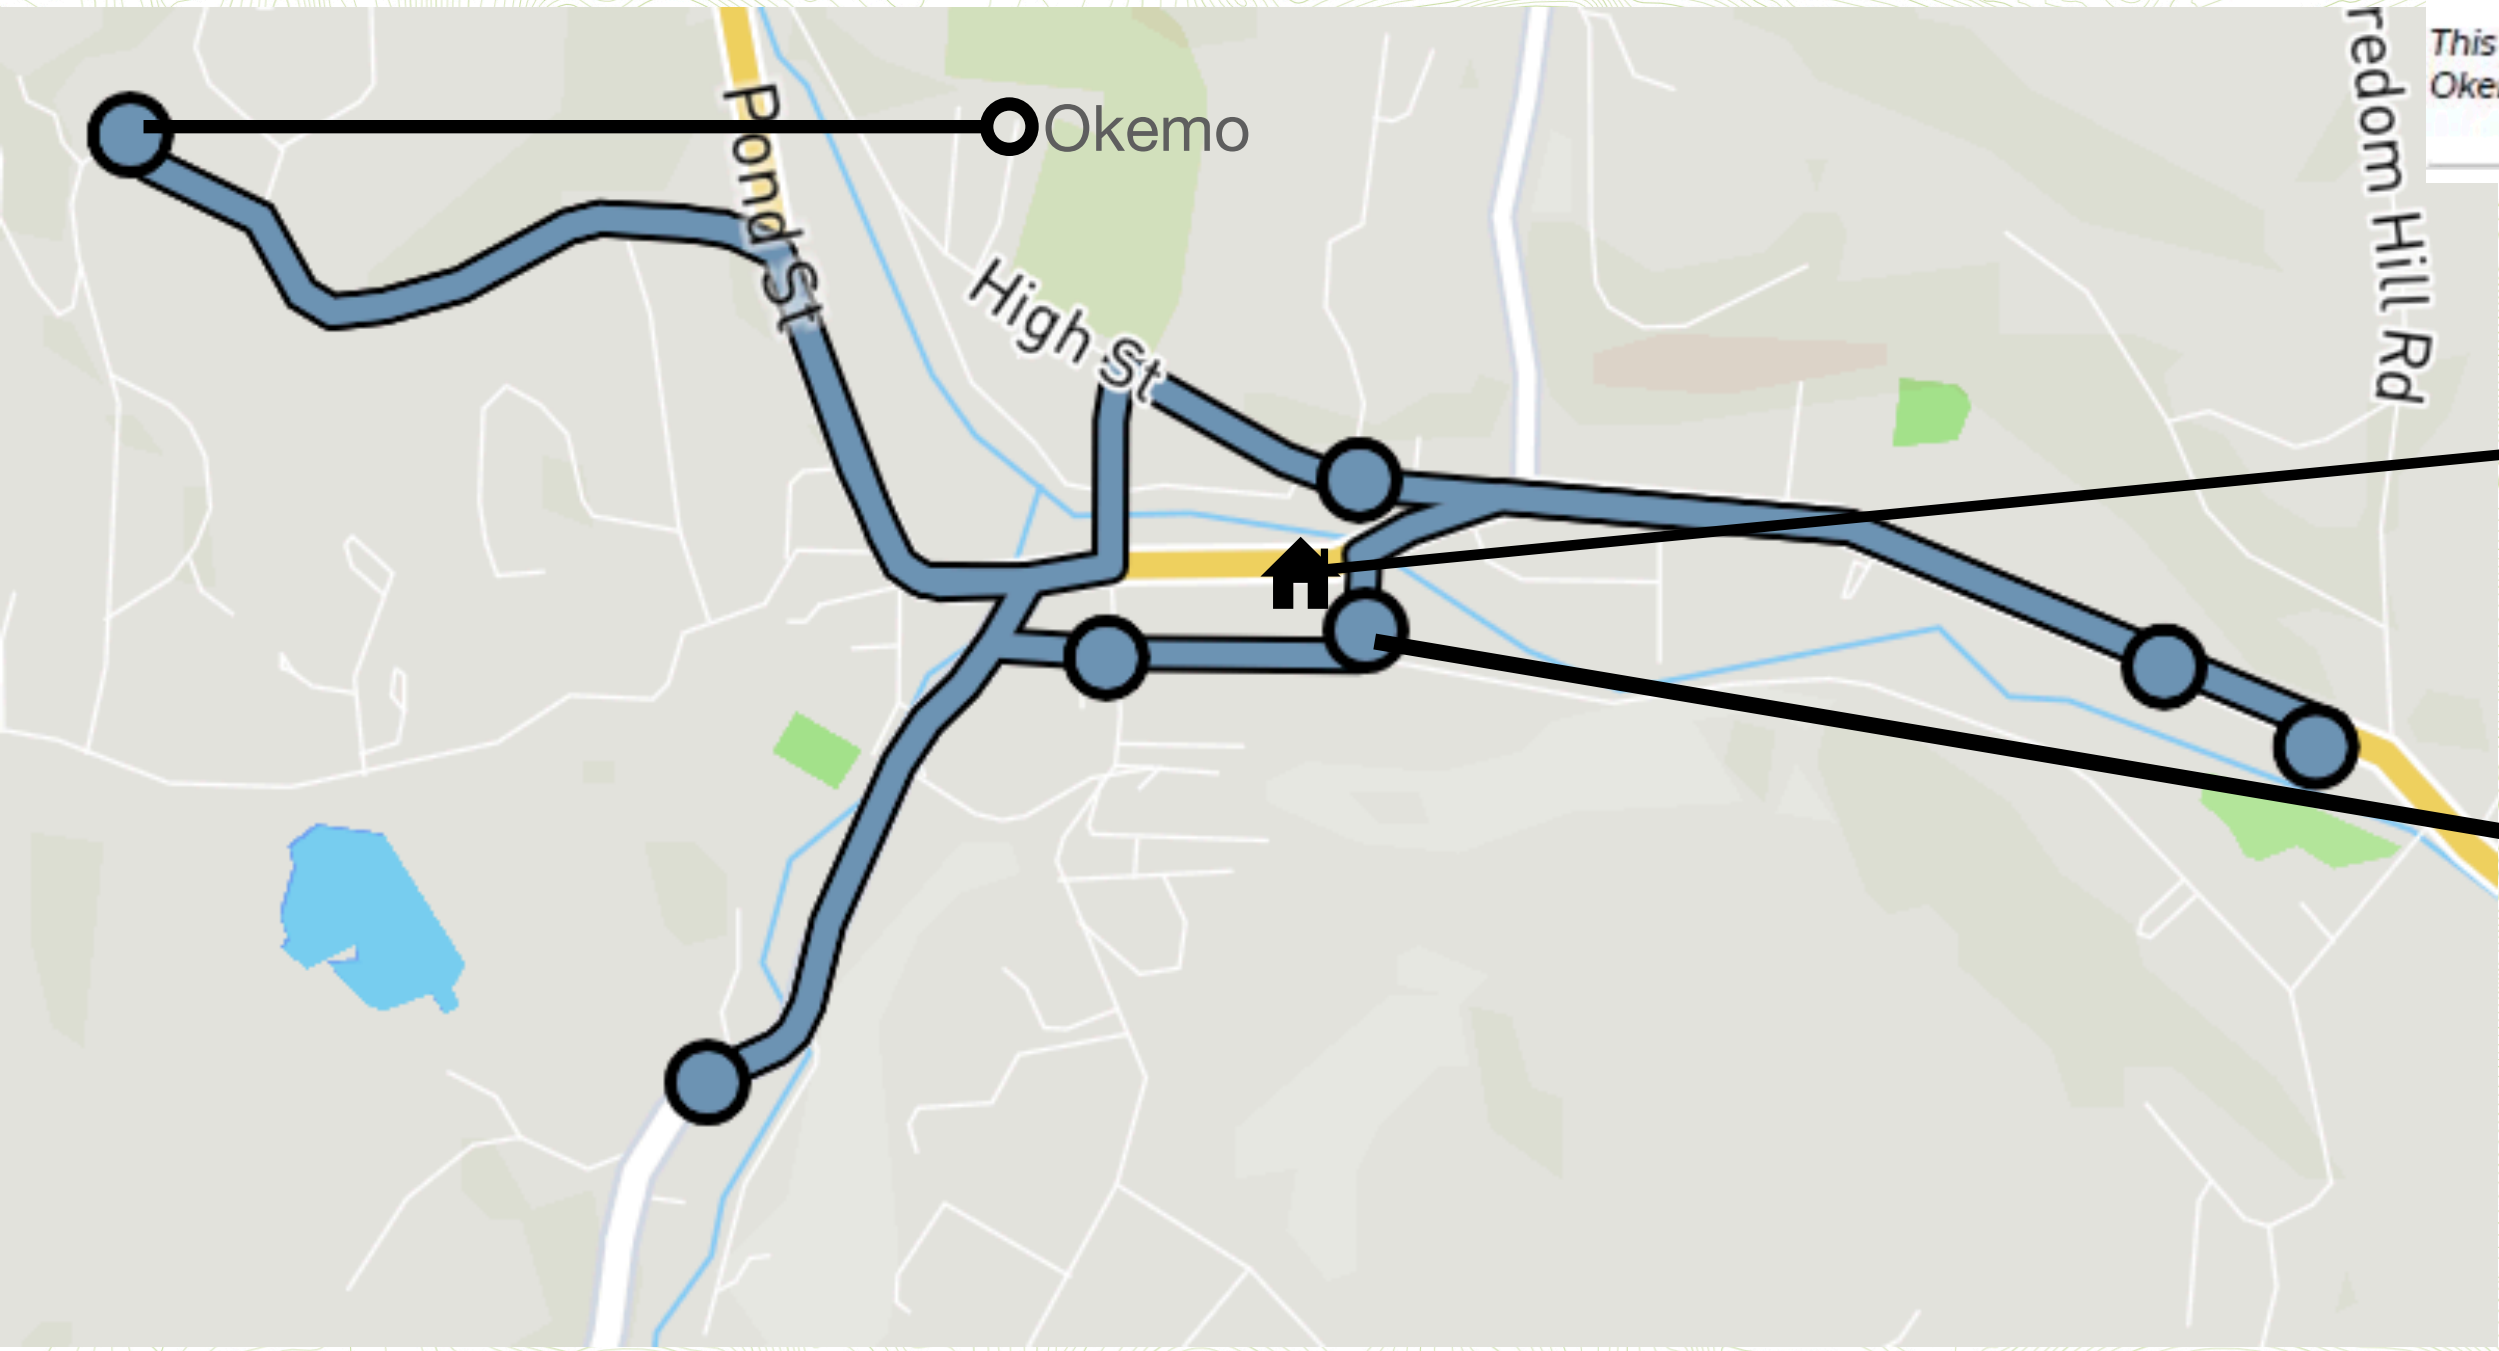

# OKEMO VILLAGE ROUTE 61

F  
Y  
2  
3

Weekends: 12/24-3/26

All Week: 12/26-31

Special Days: 1/2, 1/16

2/20-24

OKEMO BASE	MT. LAUREL SKI CLUB	PLEASANT & DEPOT ST.	UNITED CHURCH	BROOKHAVEN	TIMBER INN	FOX RUN	MILL	OKEMO
7:00 am	7:10 am	7:15 am	7:20 am	7:25 am	7:30 am	7:35 am	7:40 am	7:50 am
8:00	8:10	8:15	8:20	8:25	8:30	8:35	8:40	8:50
9:00	9:10	9:15	9:20	9:25	9:30	9:35	9:40	9:50
10:00	10:10	10:15	10:20	10:25	10:30	10:35	10:40	10:50
11:00	11:10	11:15	11:20	11:25	11:30	11:35	11:40	11:50
12:00 pm	12:10 pm	12:15 pm	12:20 pm	12:25 pm	12:30 pm	12:35 pm	12:40 pm	12:50 pm*
2:00	2:10	2:15	2:20	2:25	2:30	2:35	2:40	2:50
3:00	3:10	3:15	3:20	3:25	3:30	3:35	3:40	3:50
4:00	4:10	4:15	4:20	4:25	4:30	4:35	4:40	4:50
5:00	5:10	5:15	5:20	5:25	5:30	5:35	5:40	Service Ends

\*Service ends until 2:00 pm

This seasonal route is funded by The MOOver, Federal Transit Administration, Okemo Mountain Resort and the Vermont Agency of Transportation

NOTE: All times and routes subject to change without notice due to weather, traffic and funding. The MOOver may add additional service for special events. Please check our website or call us for details or like us on Facebook.

Main + Mountain / Less than 1 minute walk to parking lot behind the church.

United Church Stop: Corner of Elm St & Pleasant St. Closest Pick-up / Drop-off