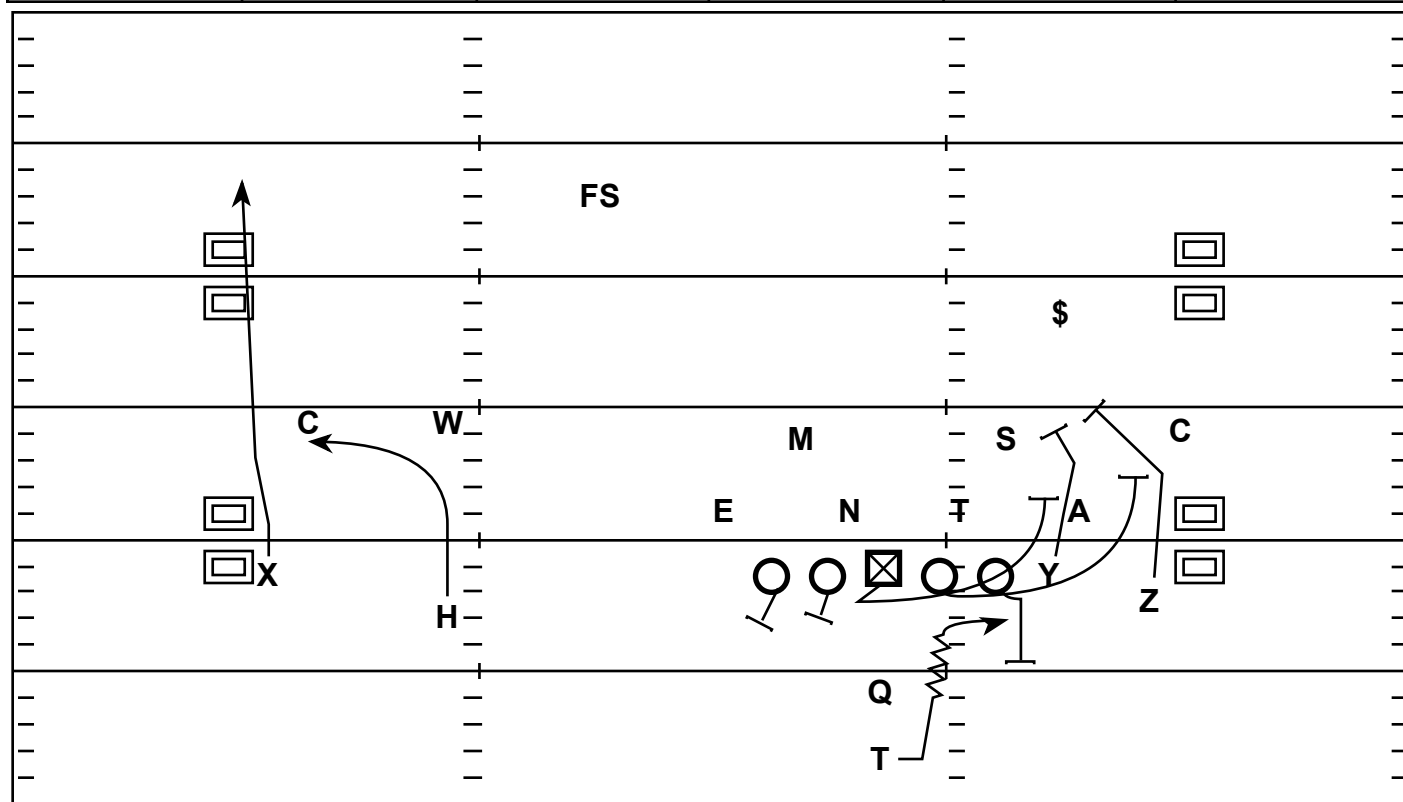

Oregon 2x2 Attached: RB Screen

Quarter	Time	D & D	YD Line	Hash	Score
2nd	7:08	3 - 11	-44	R	7 - 3

Strategy: take Advantage of aggressive pass rushers. Get your RB in space with Lead Blockers

QB Progression/Read: Look at the Flat Concept (Free Access) before take the RB Screen

X - MOR Vertical

H - Speed Out

Y -Block 1st Alley Player (Sam Linebacker)

Z - Crack MDM

T - Sell Protection, Slight Roll to the Right

LT - Slide Pro (C-Gap)

LG - Slide Pro (B-Gap)

C - Slide Protect Away from Screen, 2 Count, Flat Release to Alley

RG - Man Locked on 3-Tech, Two Count Flat Release to Corner

RT - Under Set Man Locked on Anchor