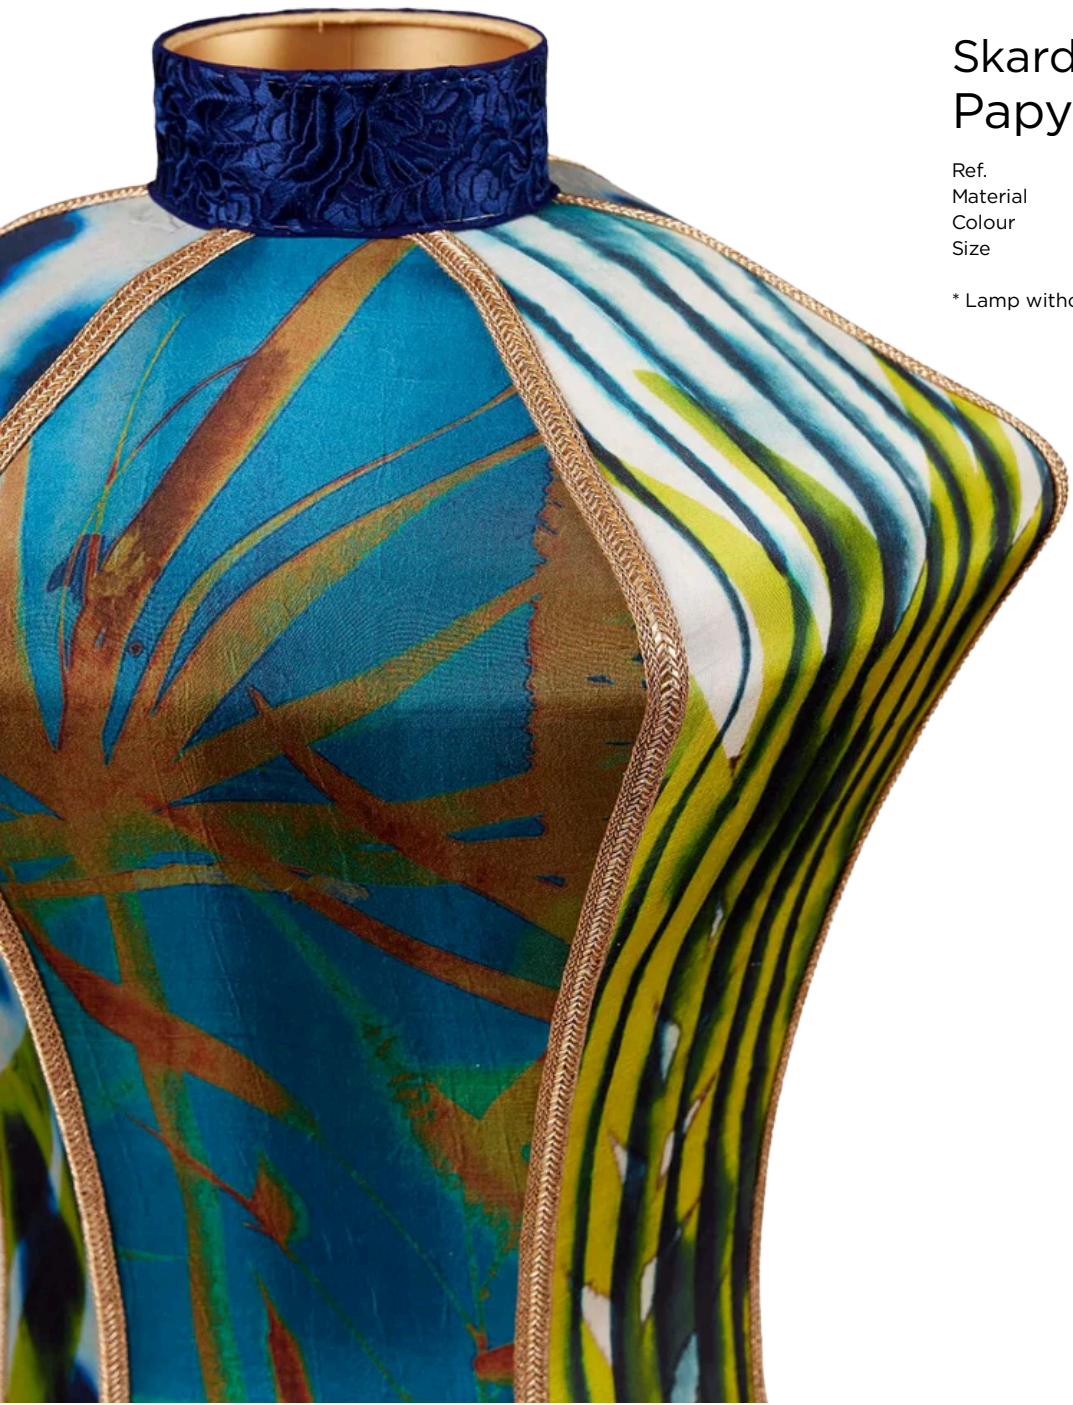

Skardu Medium Papyrus

Ref. 459 254 006
Material 100% Silk
Colour Multicolor
Size 60 x 50 cm

* Lamp without electrification