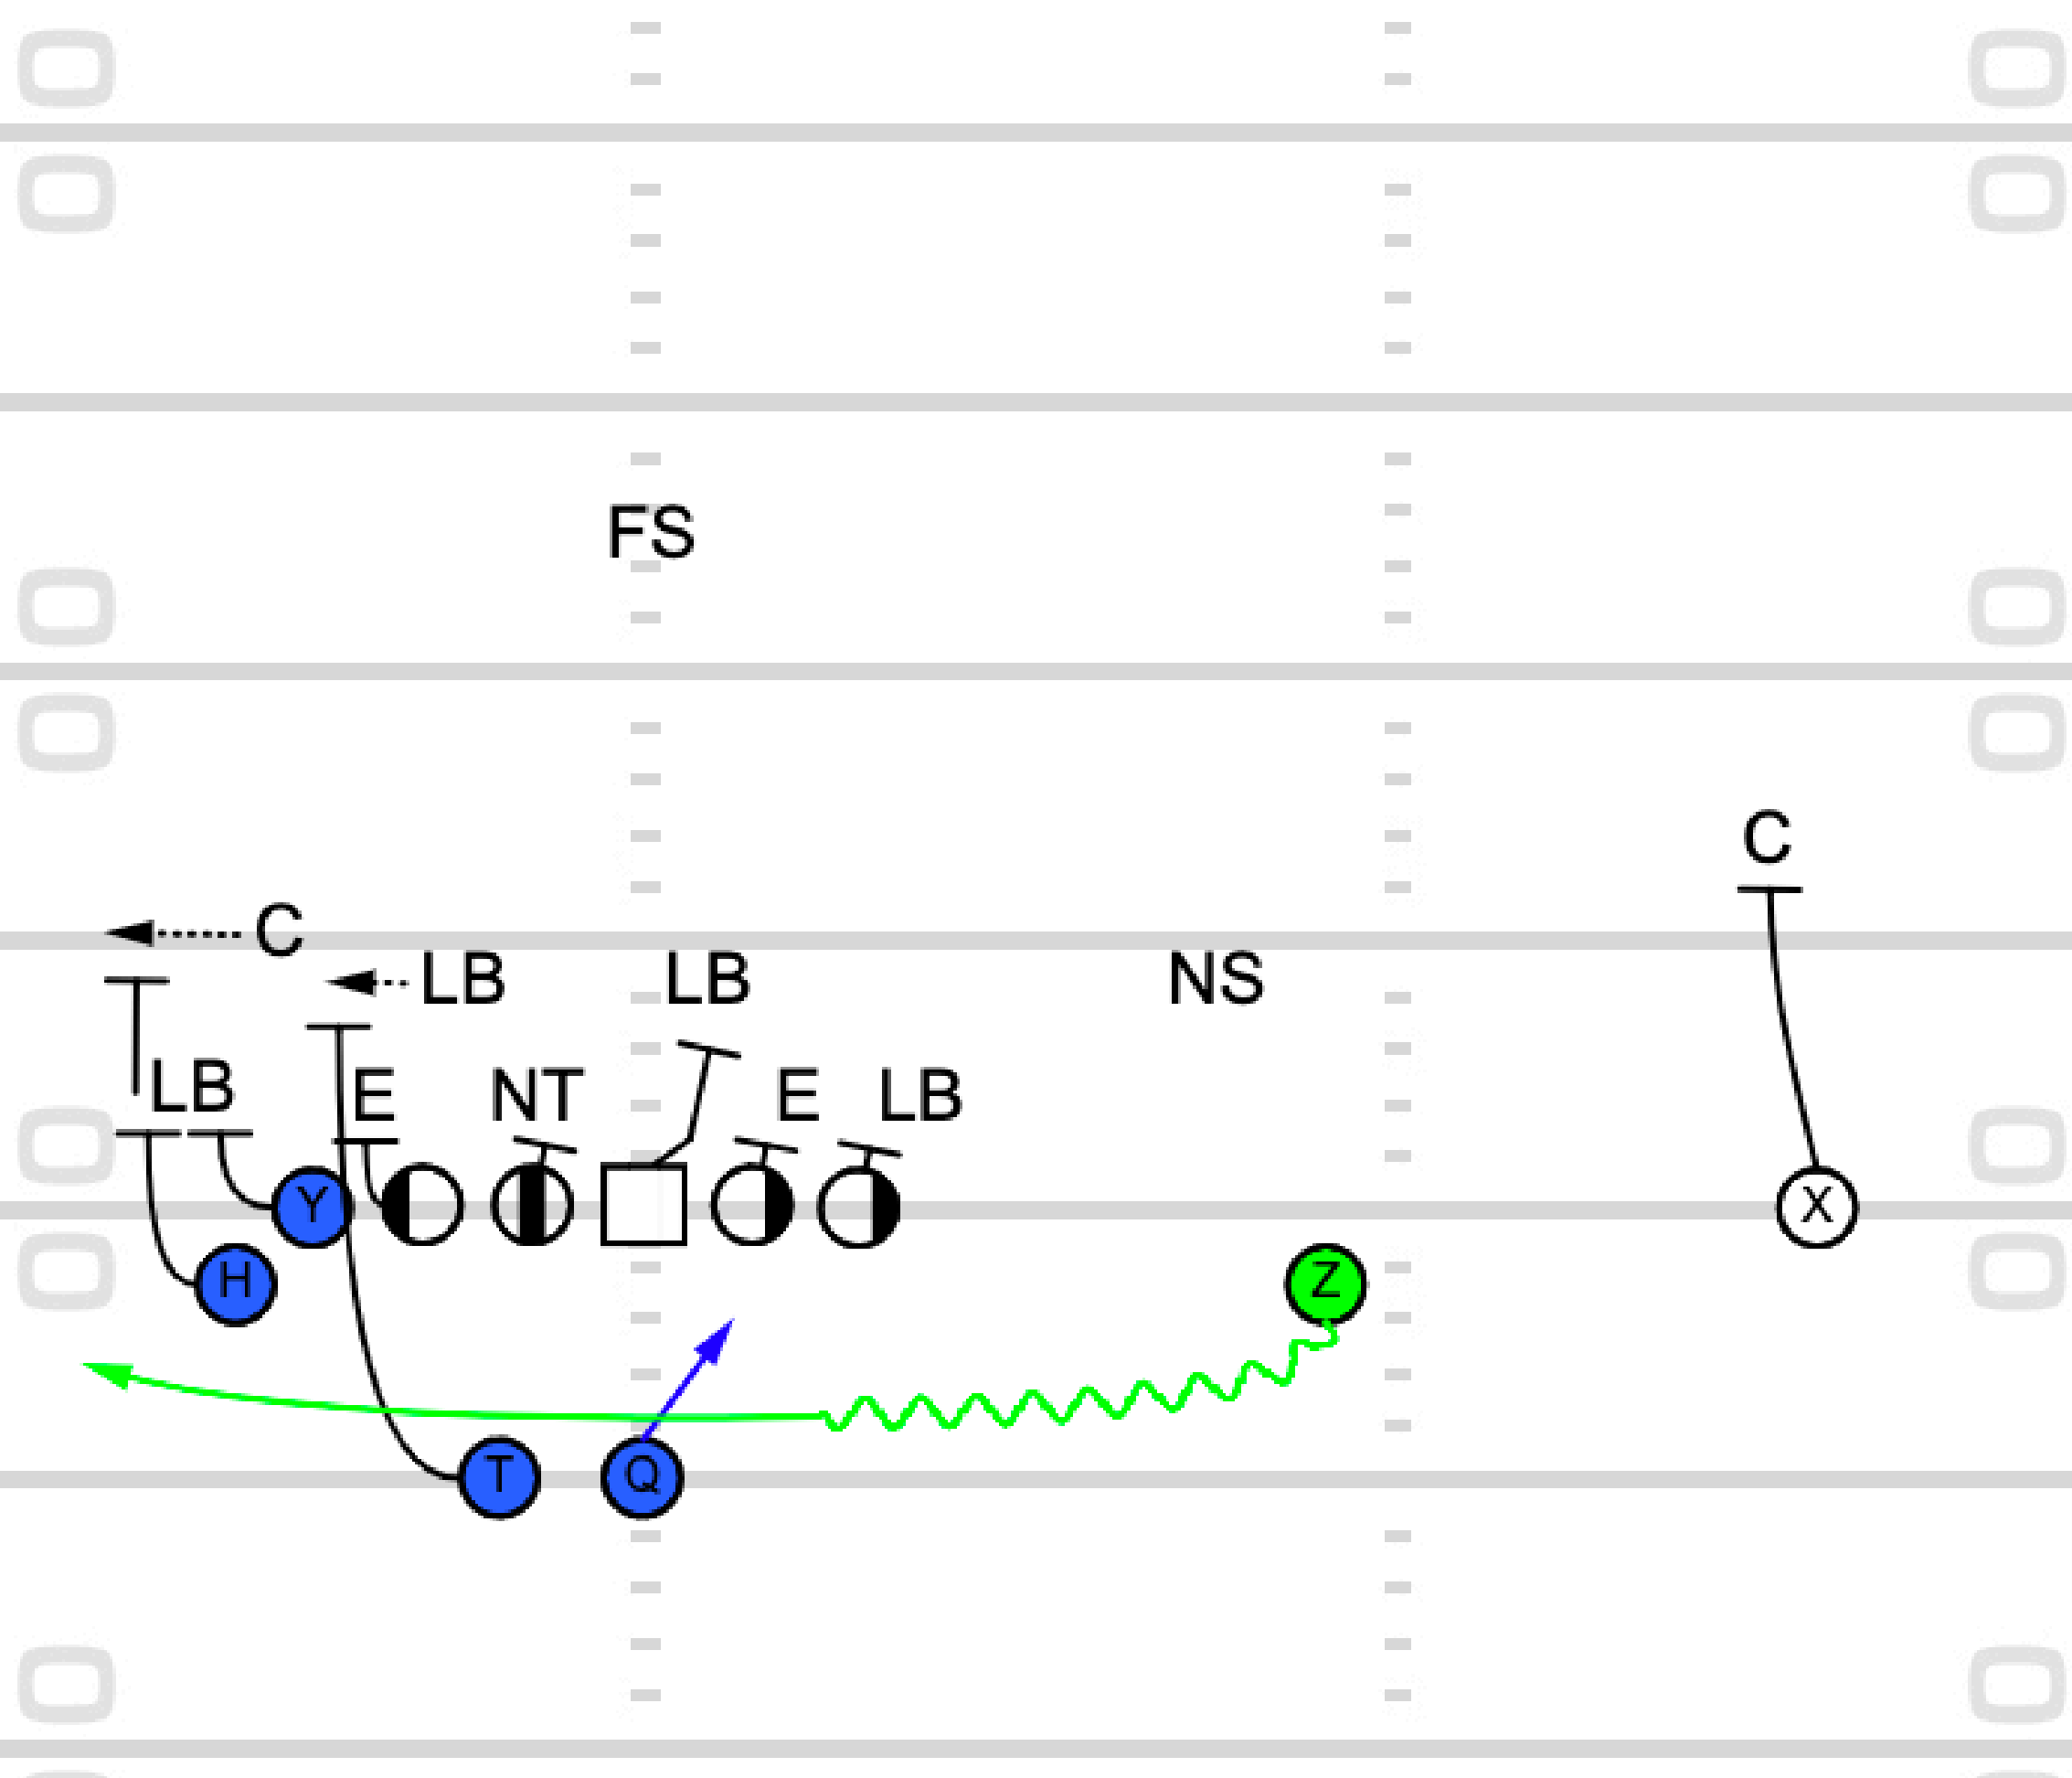

# Play 12: Wildcat S Motion QB Pop

**TOUCHDOWN**  
ANALYSIS

**Play 13: Dbl TE Trade to Disco Z  
Jet Sweep**

**TOUCHDOWN**  
ANALYSIS

**TOUCHDOWN**  
ANALYSIS