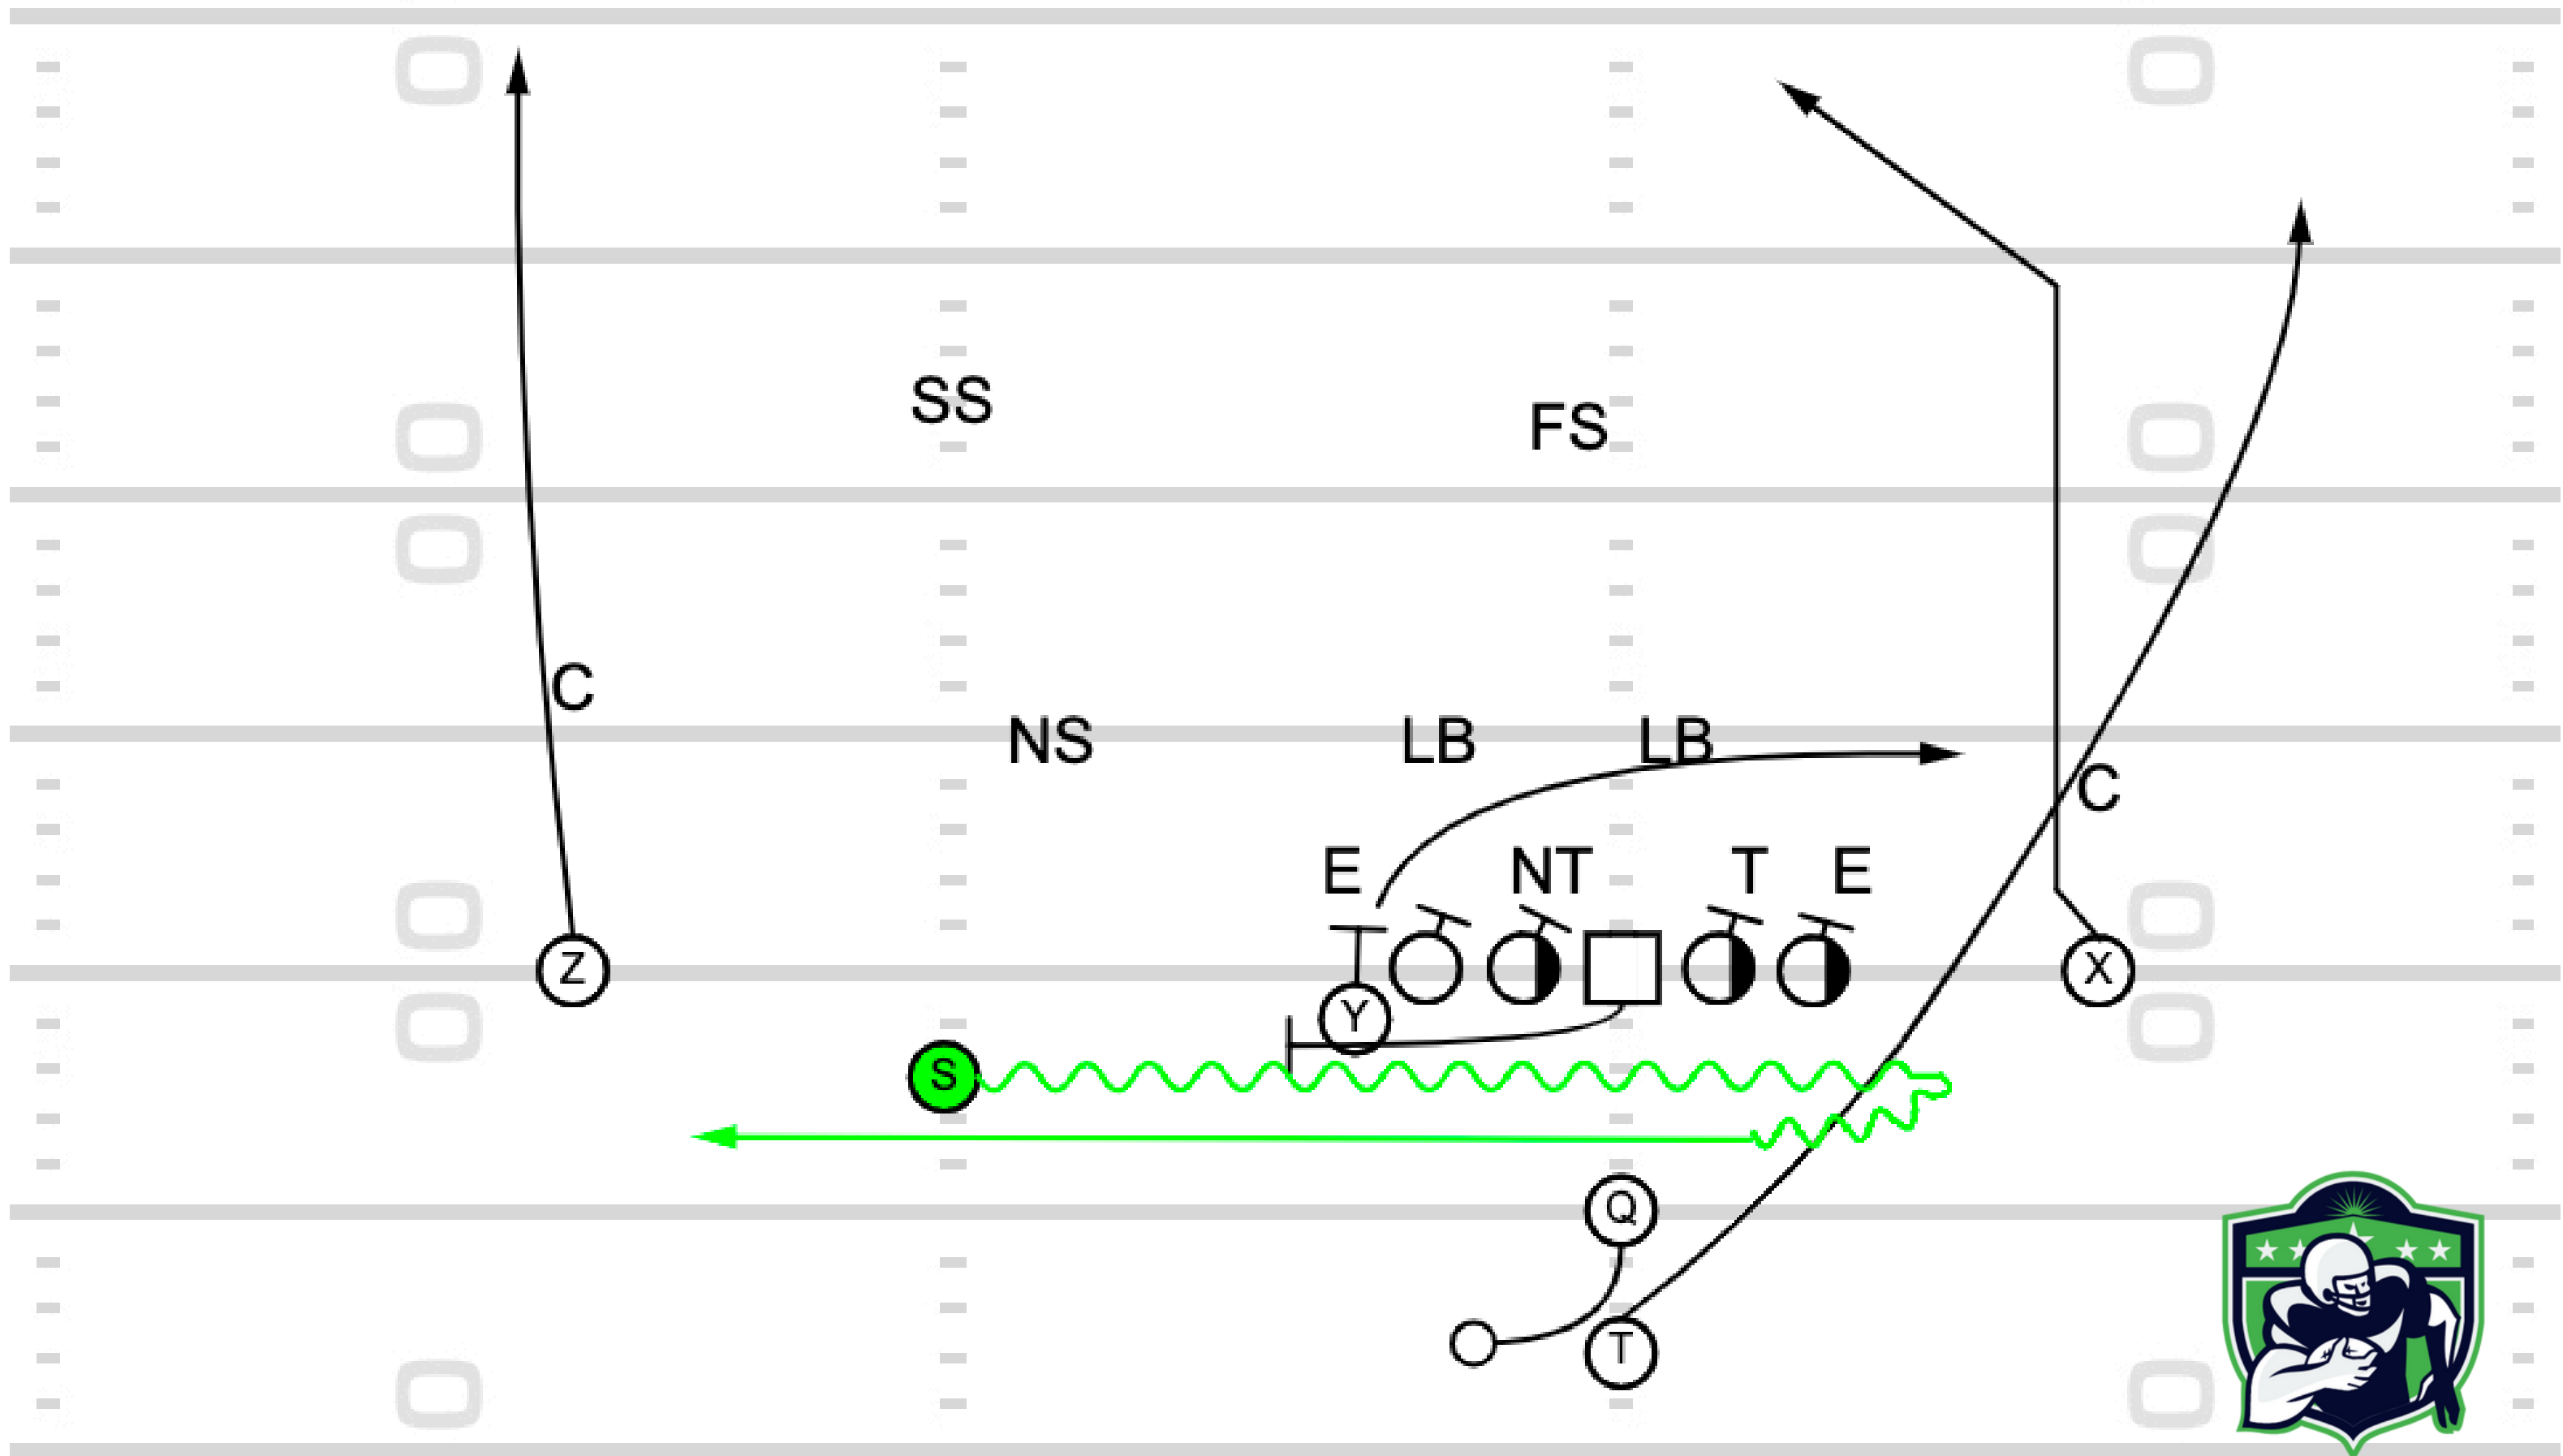

TOUCHDOWN
ANALYSIS