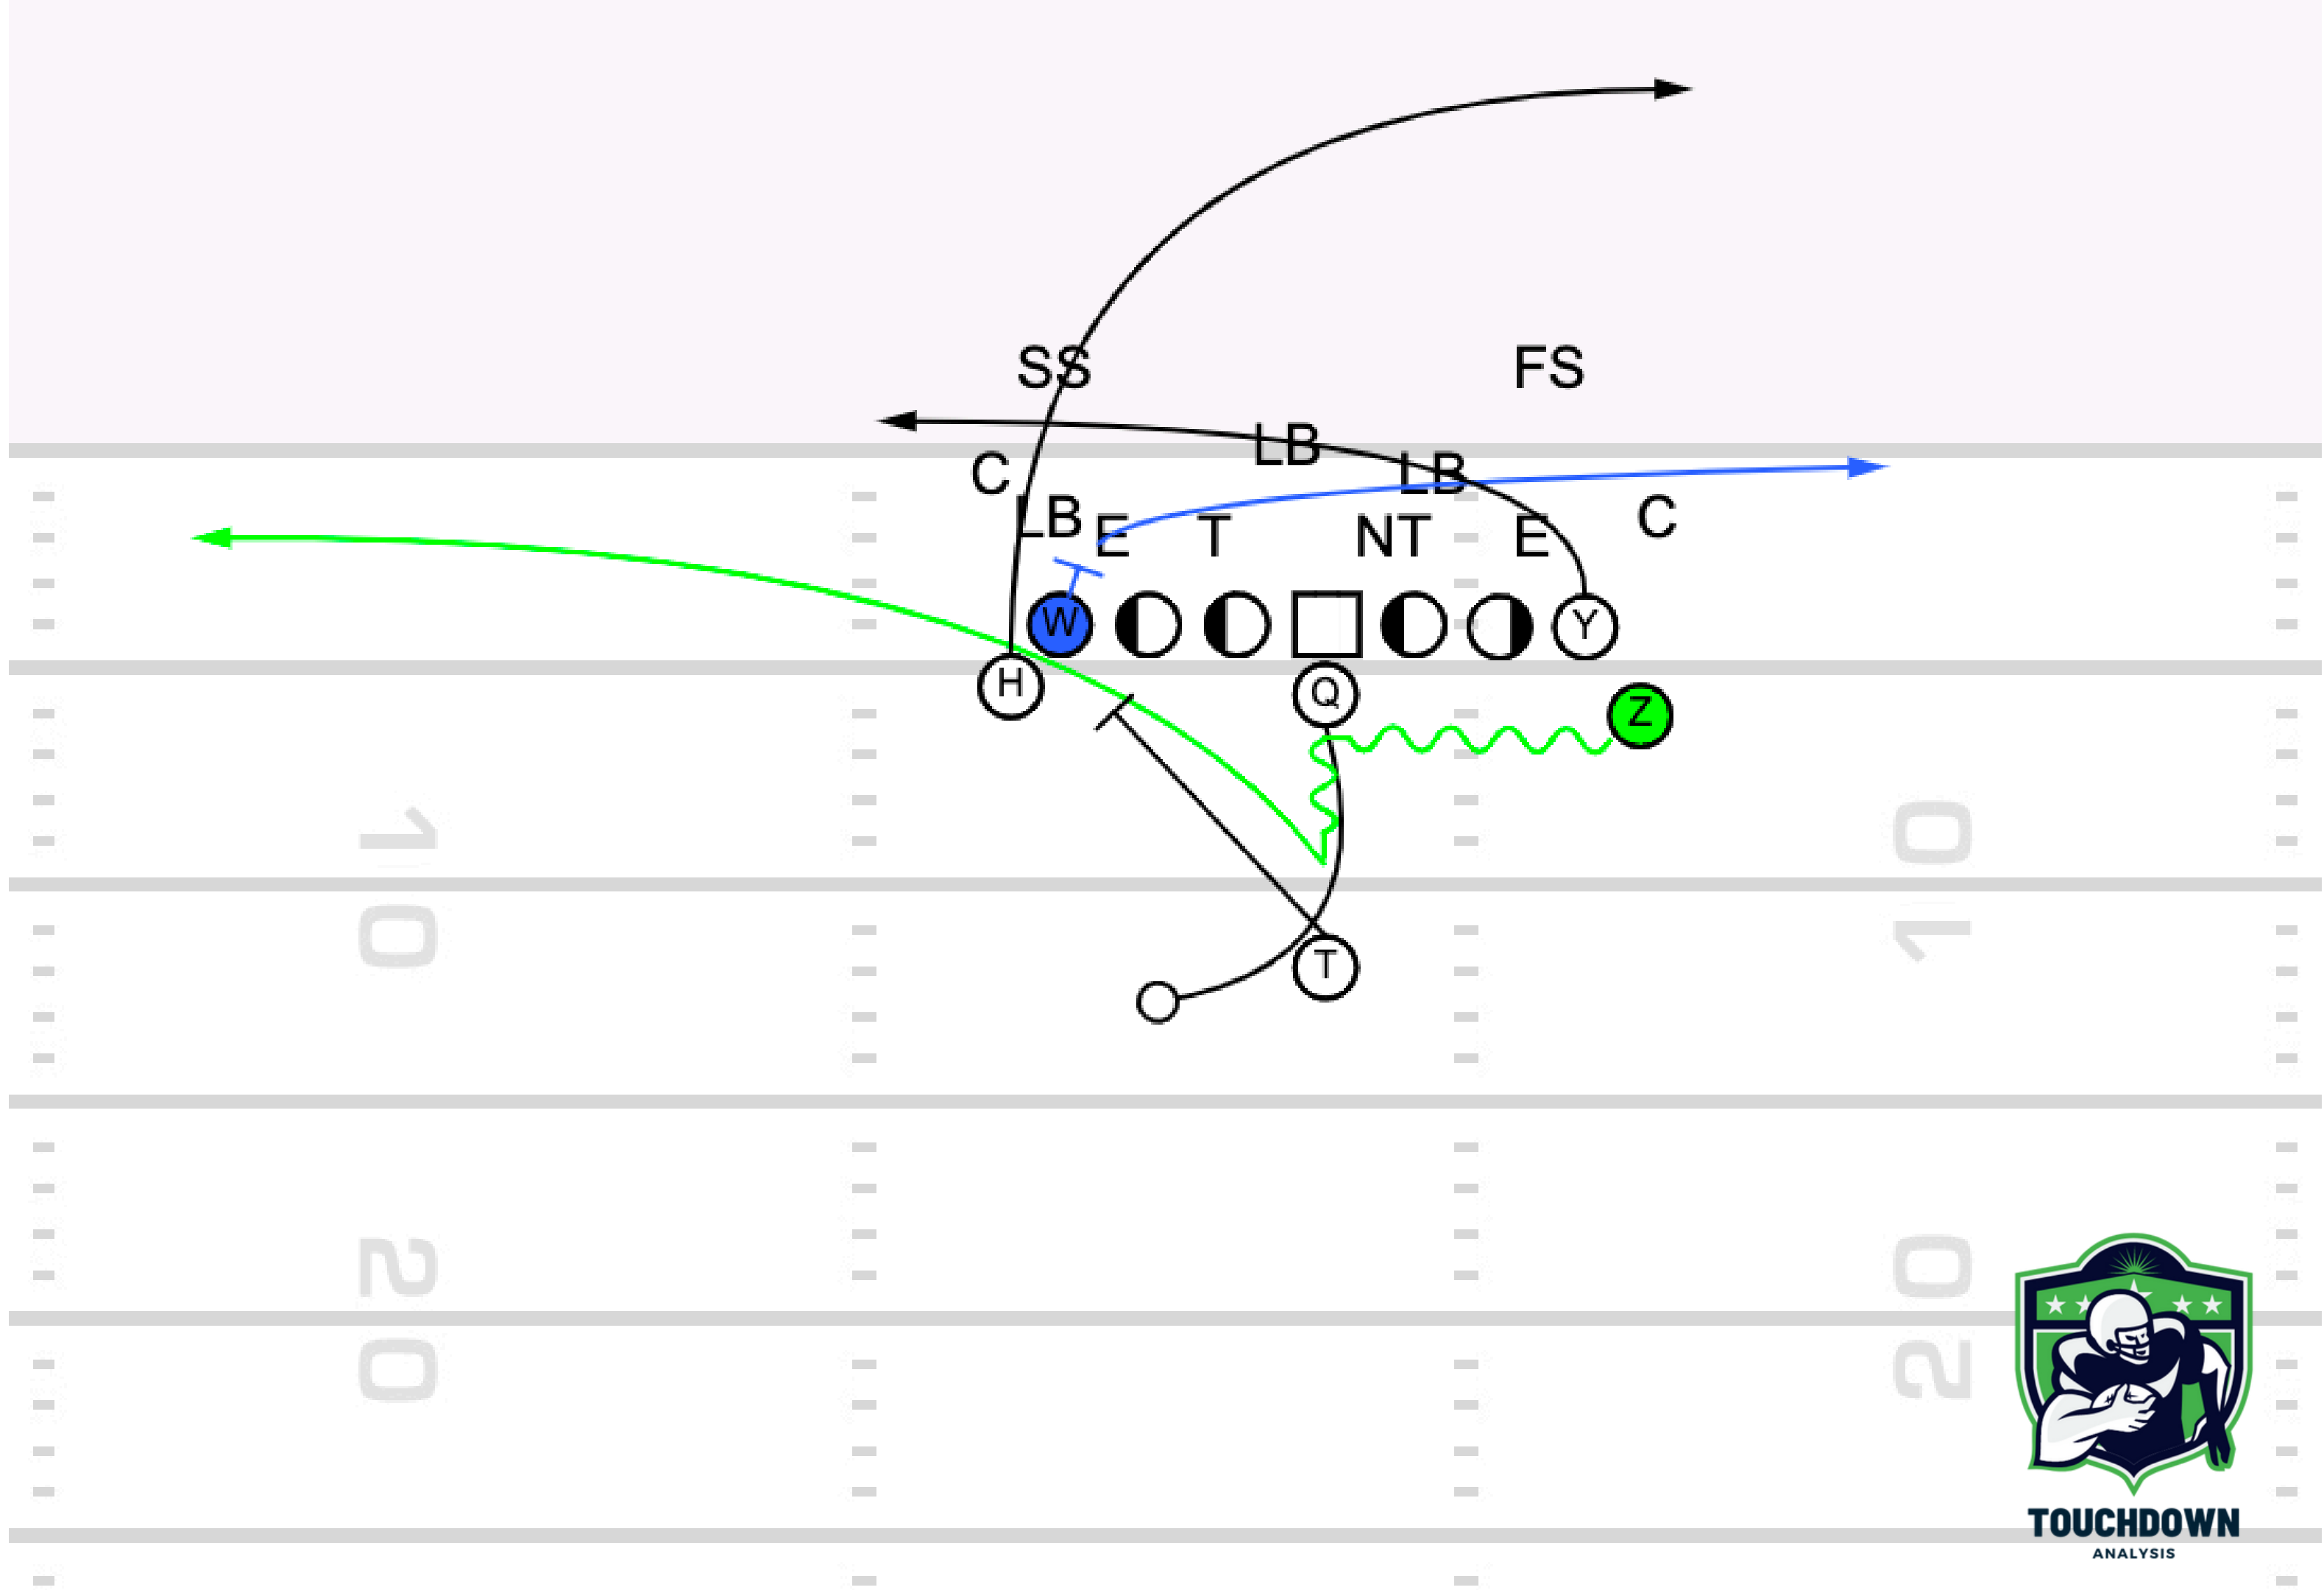

# **Play 14: Pistol Trips Jet Return PA Y Leak**

**TOUCHDOWN**  
ANALYSIS

**TOUCHDOWN**  
ANALYSIS

**Play 15: Dbl Wing WR Reload to PA  
TE Crossers / H Deep Over**

**TOUCHDOWN**  
ANALYSIS