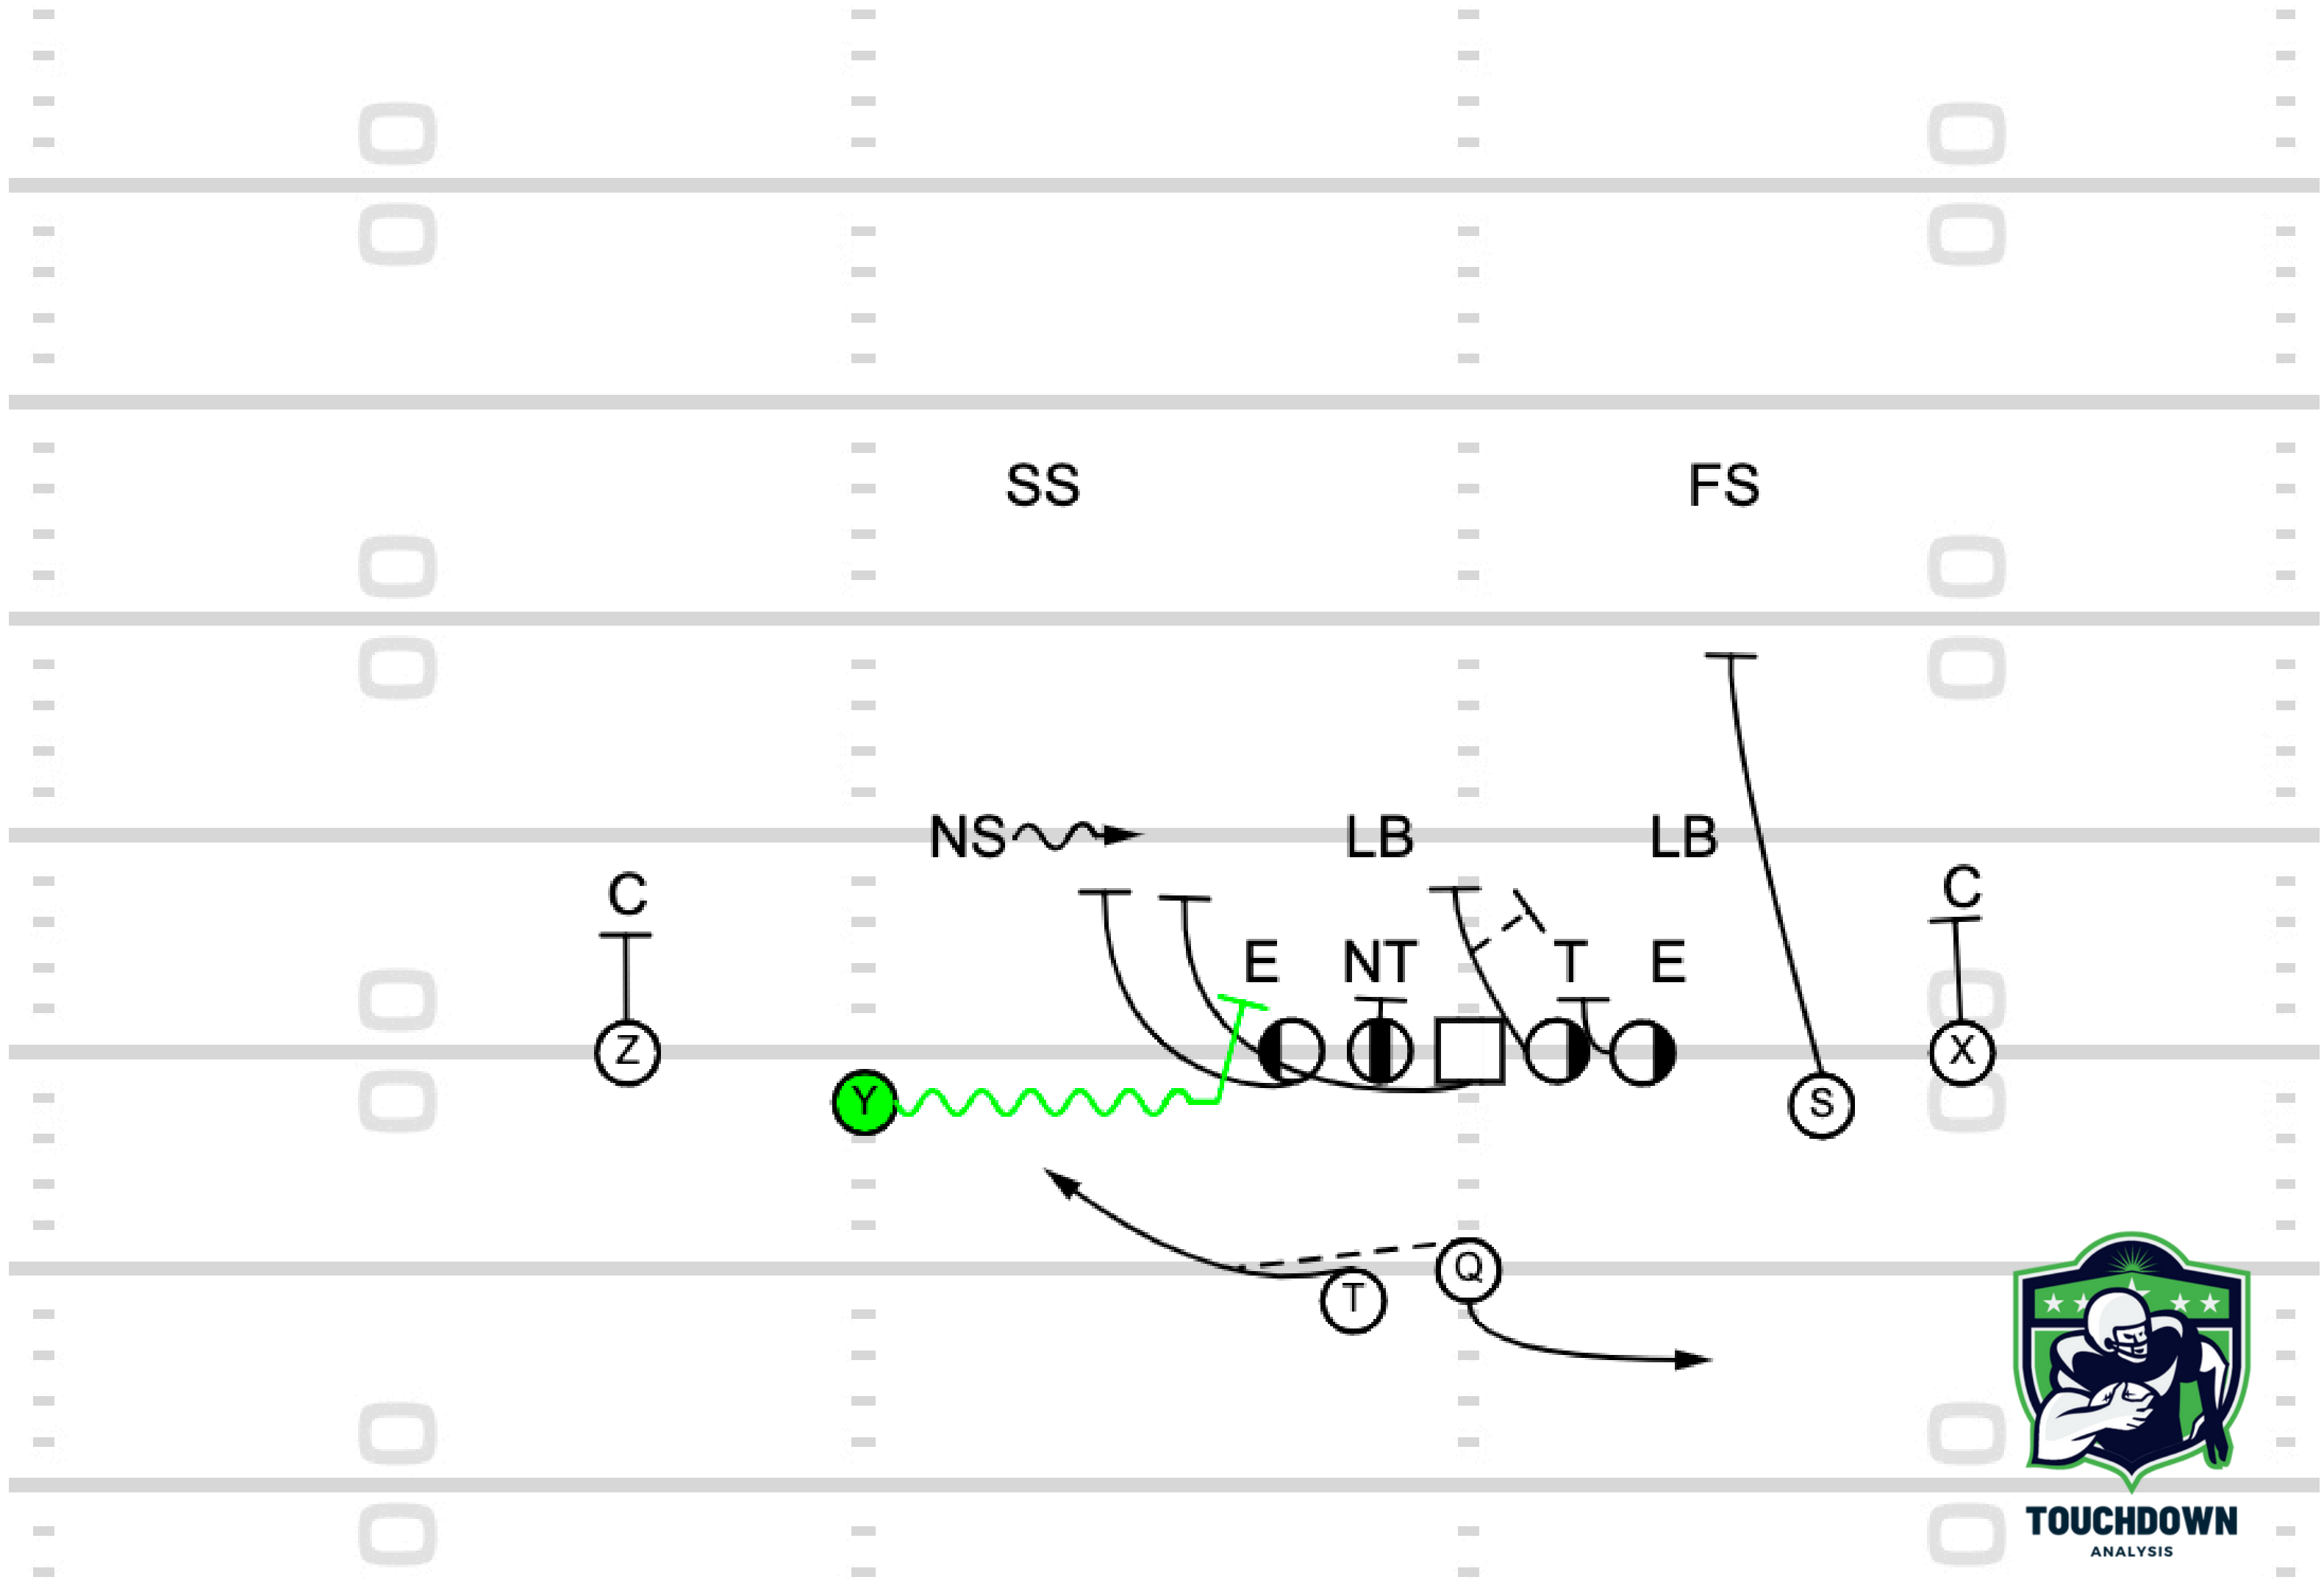

# Play 9: Pistol Trips Speed Option

**TOUCHDOWN**  
ANALYSIS

**Play 10: 2x2 Y Short Same Side  
Toss TC**

**TOUCHDOWN**  
ANALYSIS

**TOUCHDOWN**  
ANALYSIS