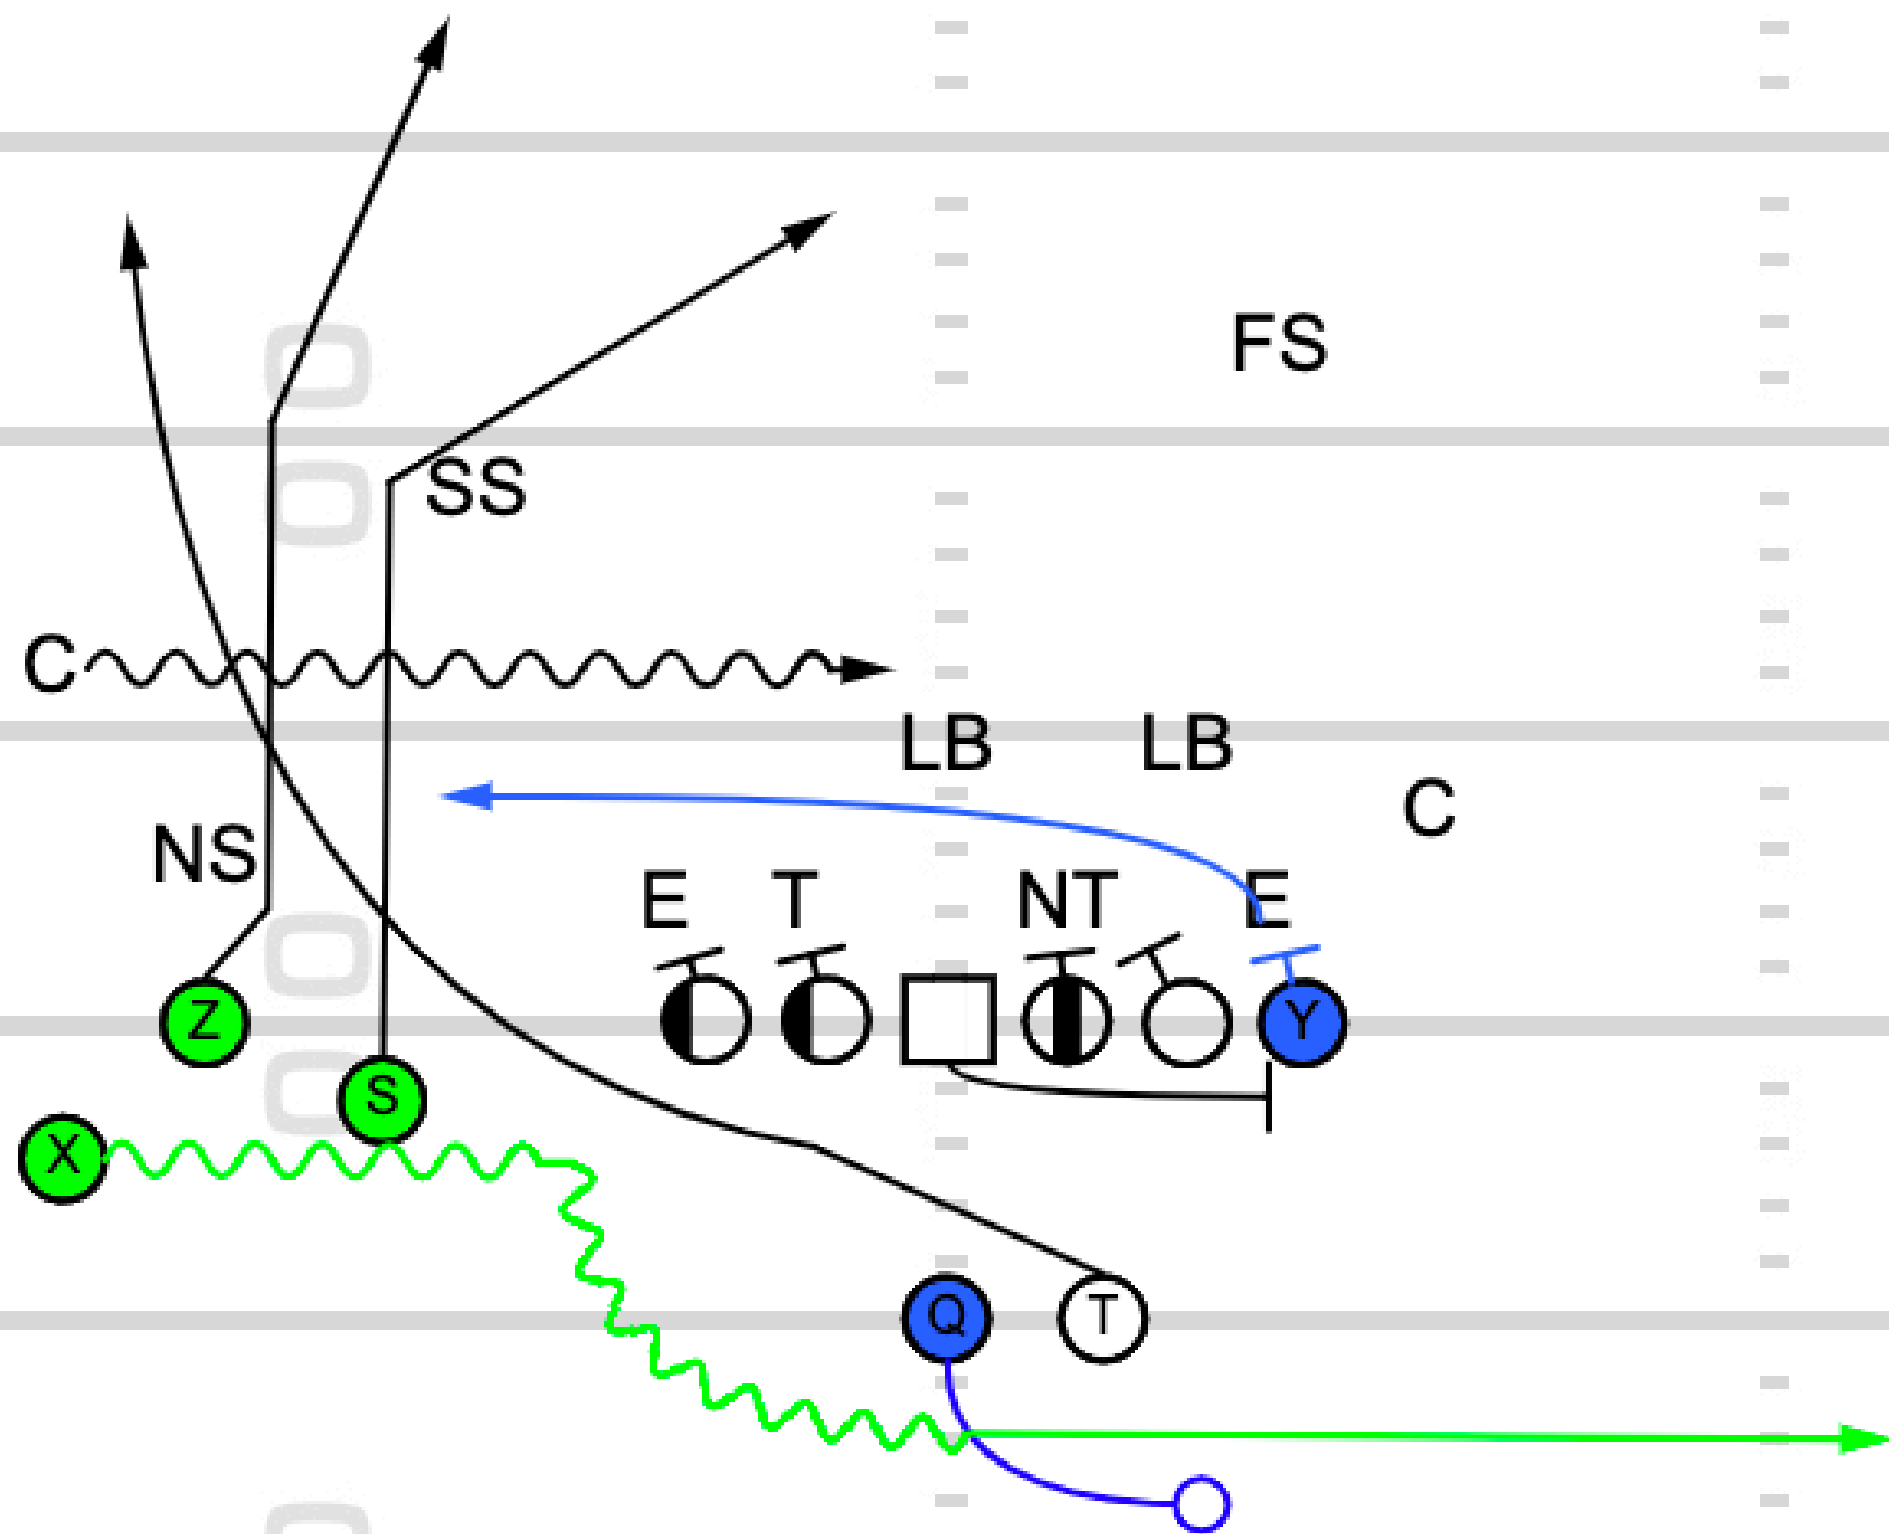

TOUCHDOWN
ANALYSIS