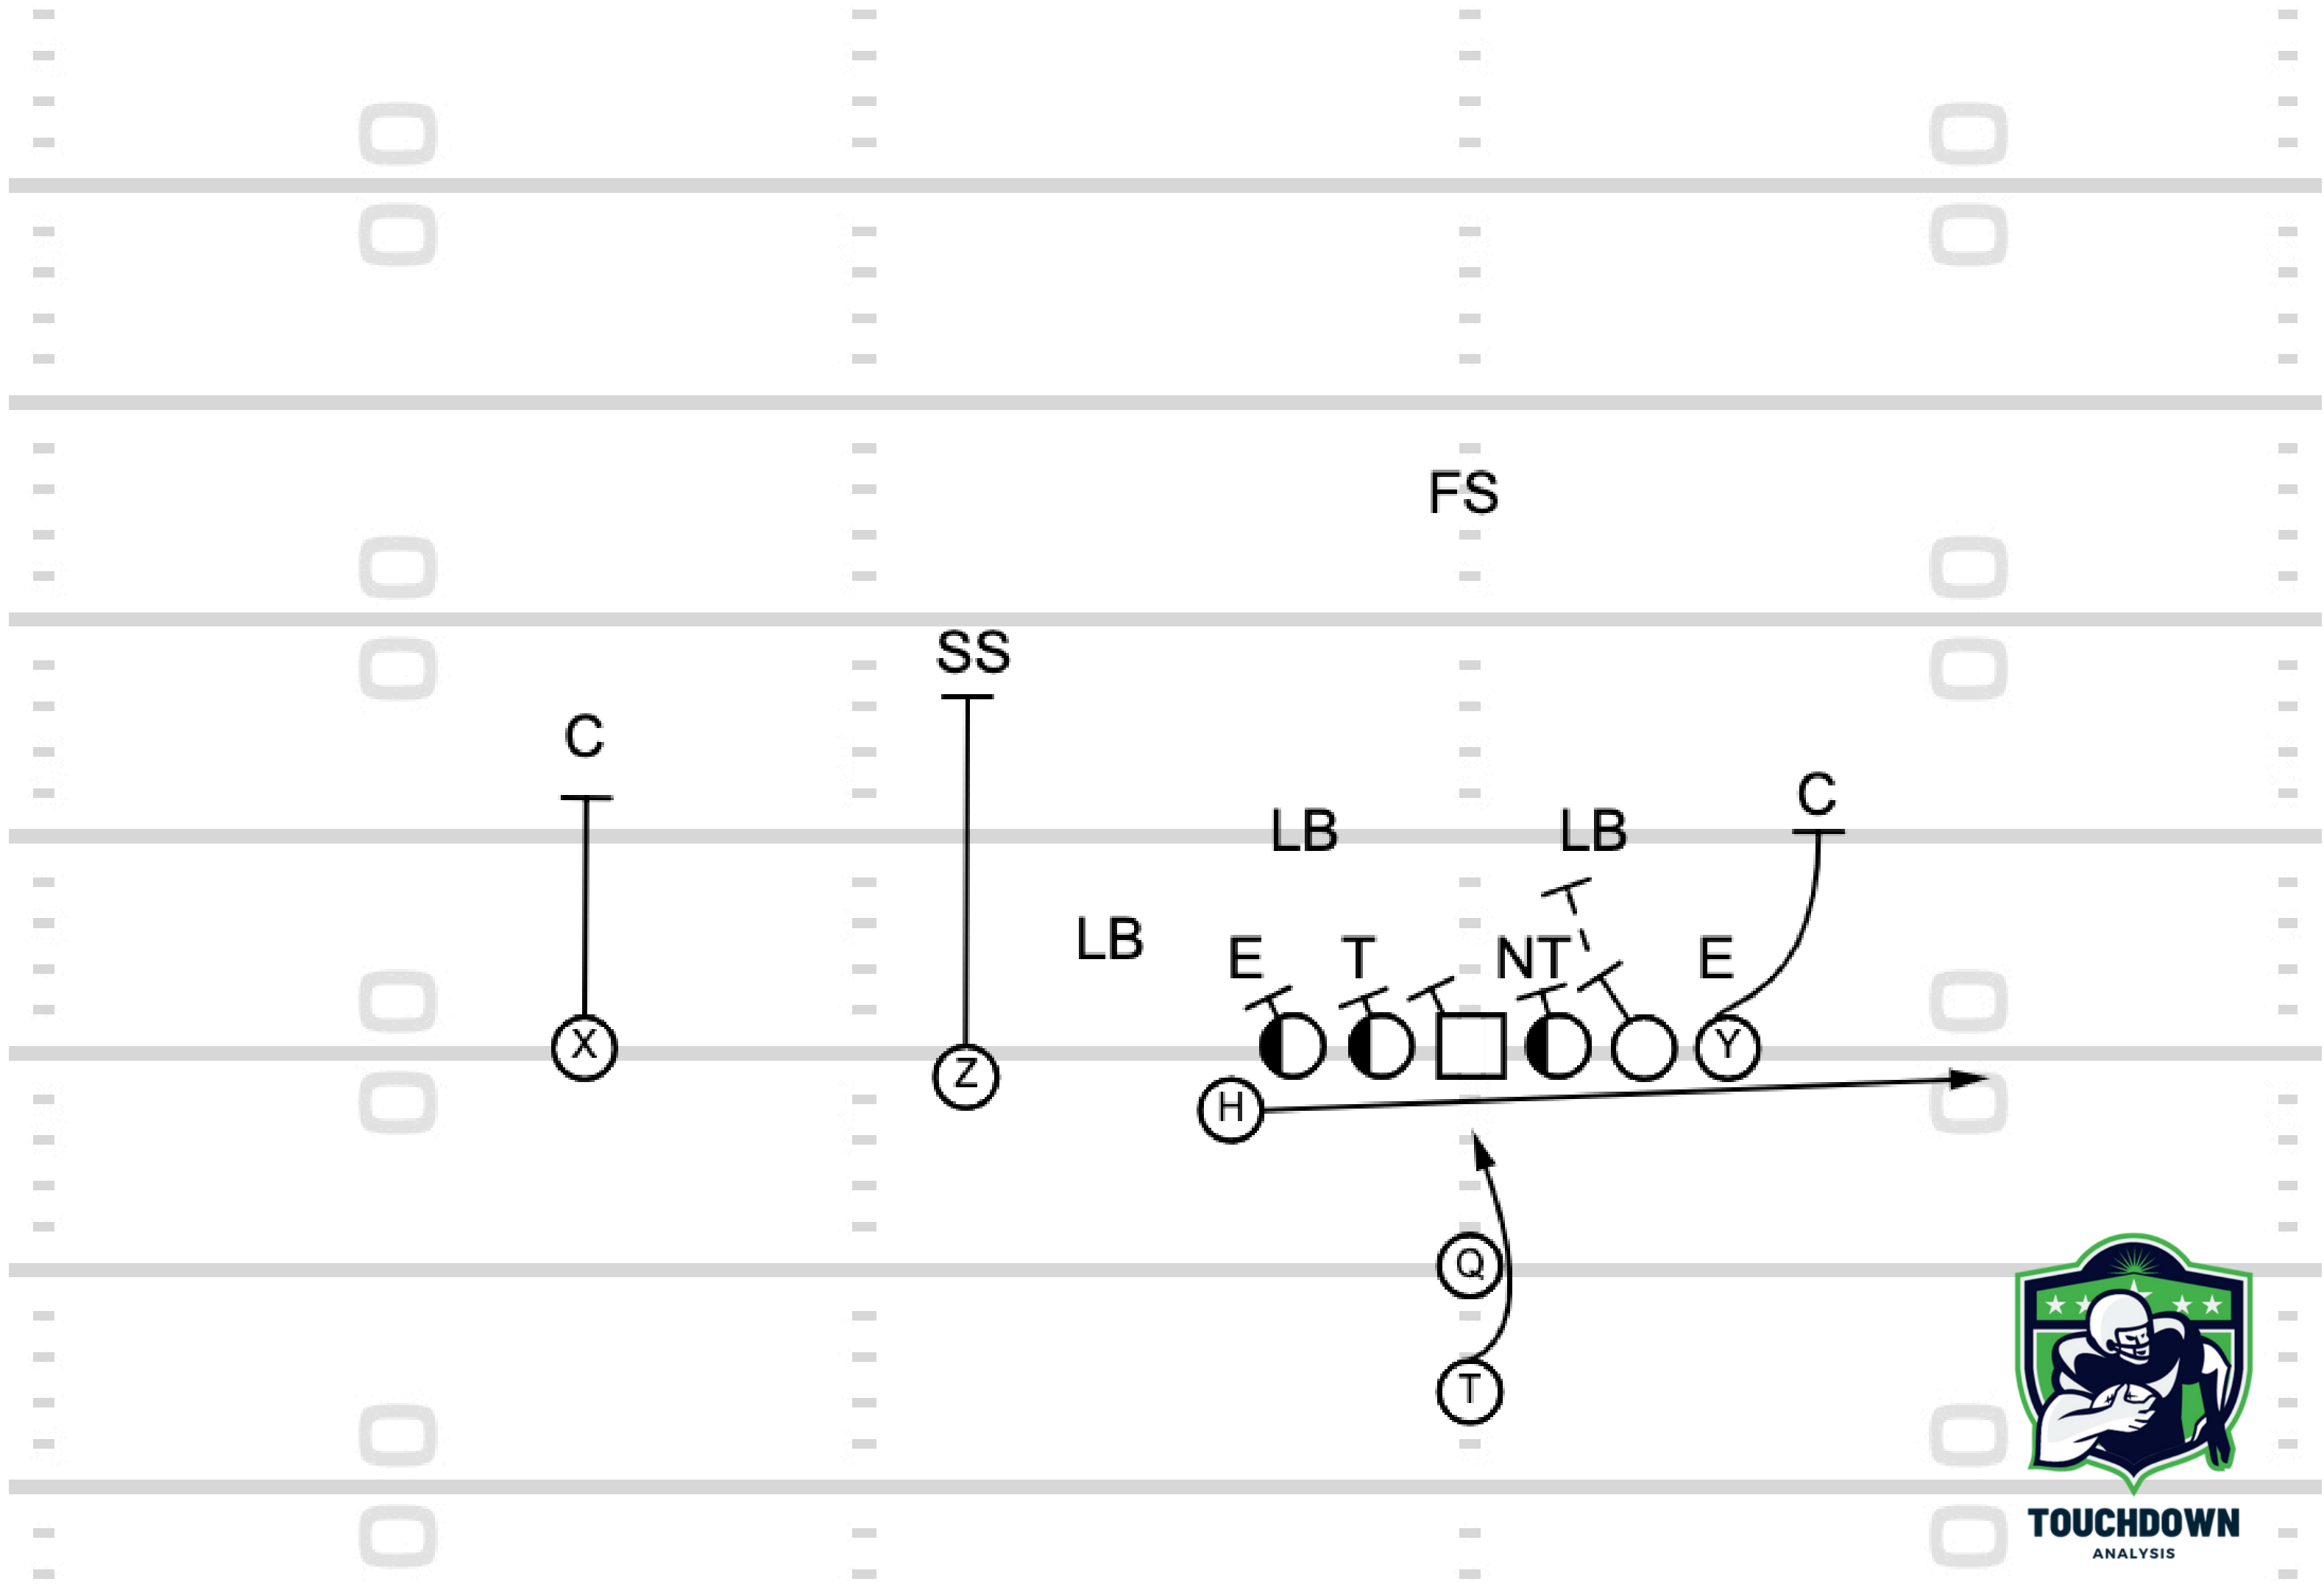

# **Play 4: Quads Over H-Back Zord H Arrow RPO**

**TOUCHDOWN**  
ANALYSIS

**Play 5: Pistol Trey H-Back Zord H  
Slide Y Arc**

TOUCHDOWN  
ANALYSIS

**TOUCHDOWN**  
ANALYSIS

**Play 6: Shift to Sidecar Pin and  
Pull TG Dbl Slant RPO**