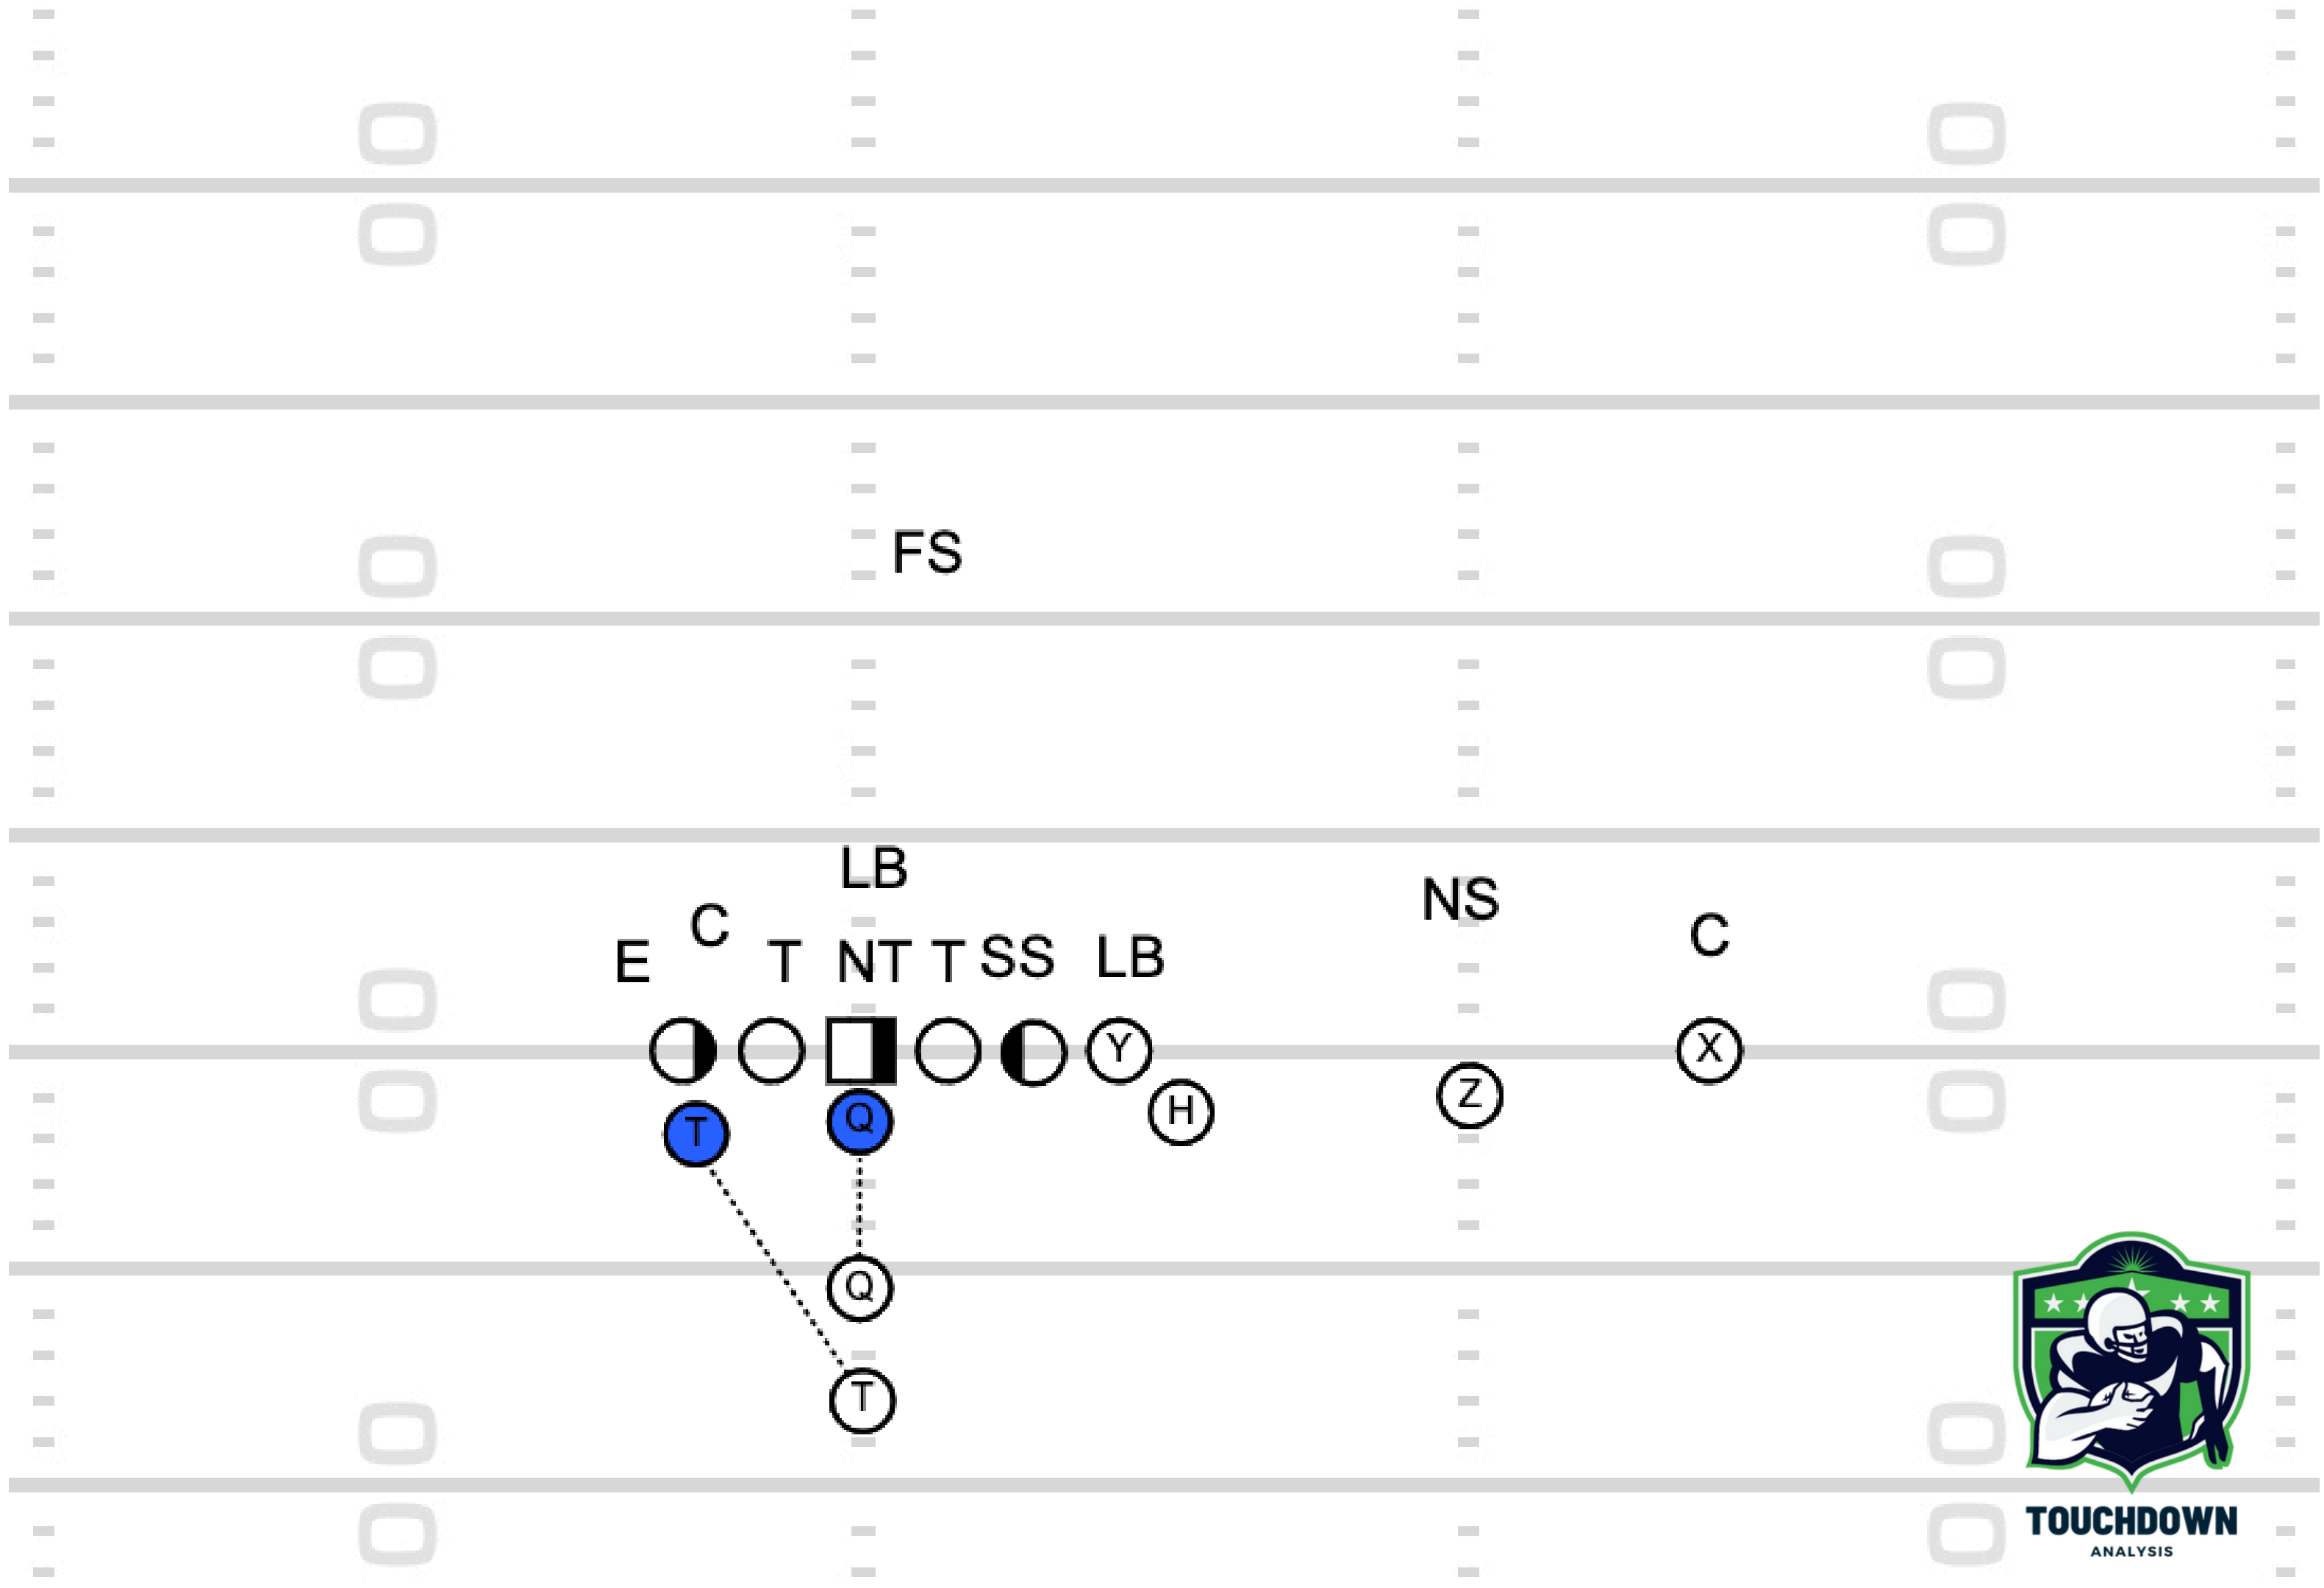

TOUCHDOWN
ANALYSIS