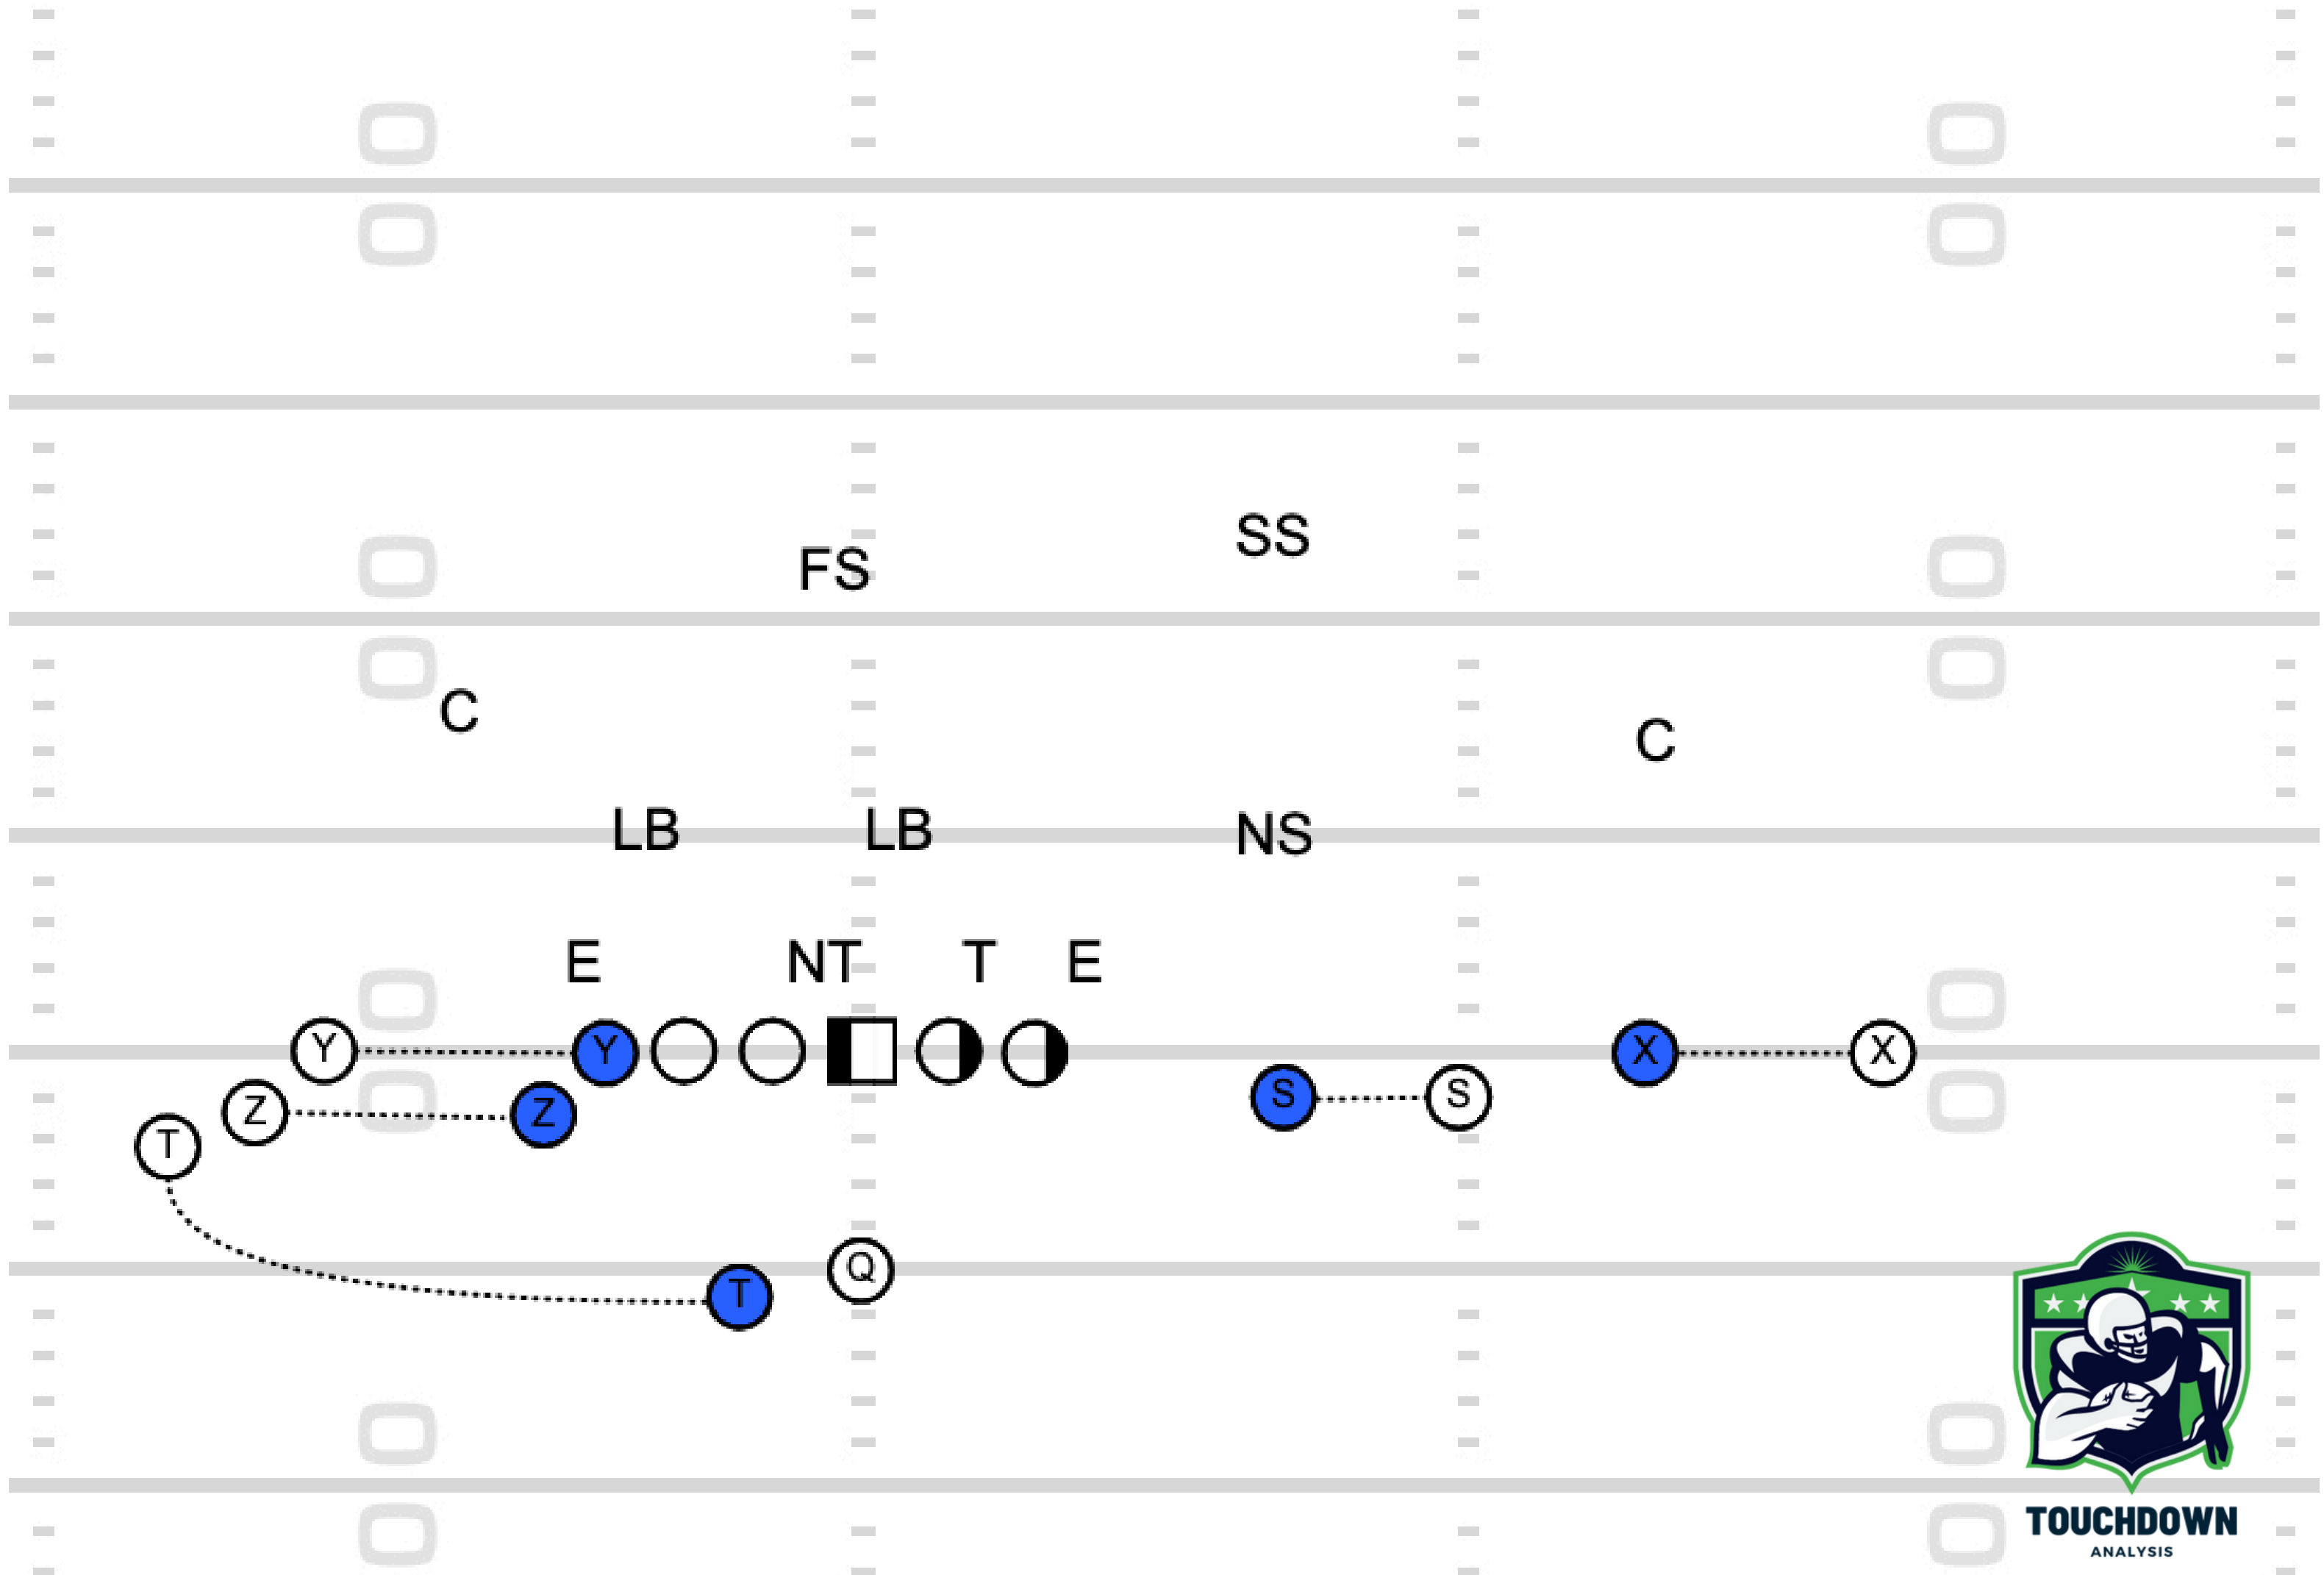

# **Play 4: Shrink to Wing Slot Mesh- Wheel**

**TOUCHDOWN**  
ANALYSIS

**TOUCHDOWN**  
ANALYSIS

**TOUCHDOWN**  
ANALYSIS