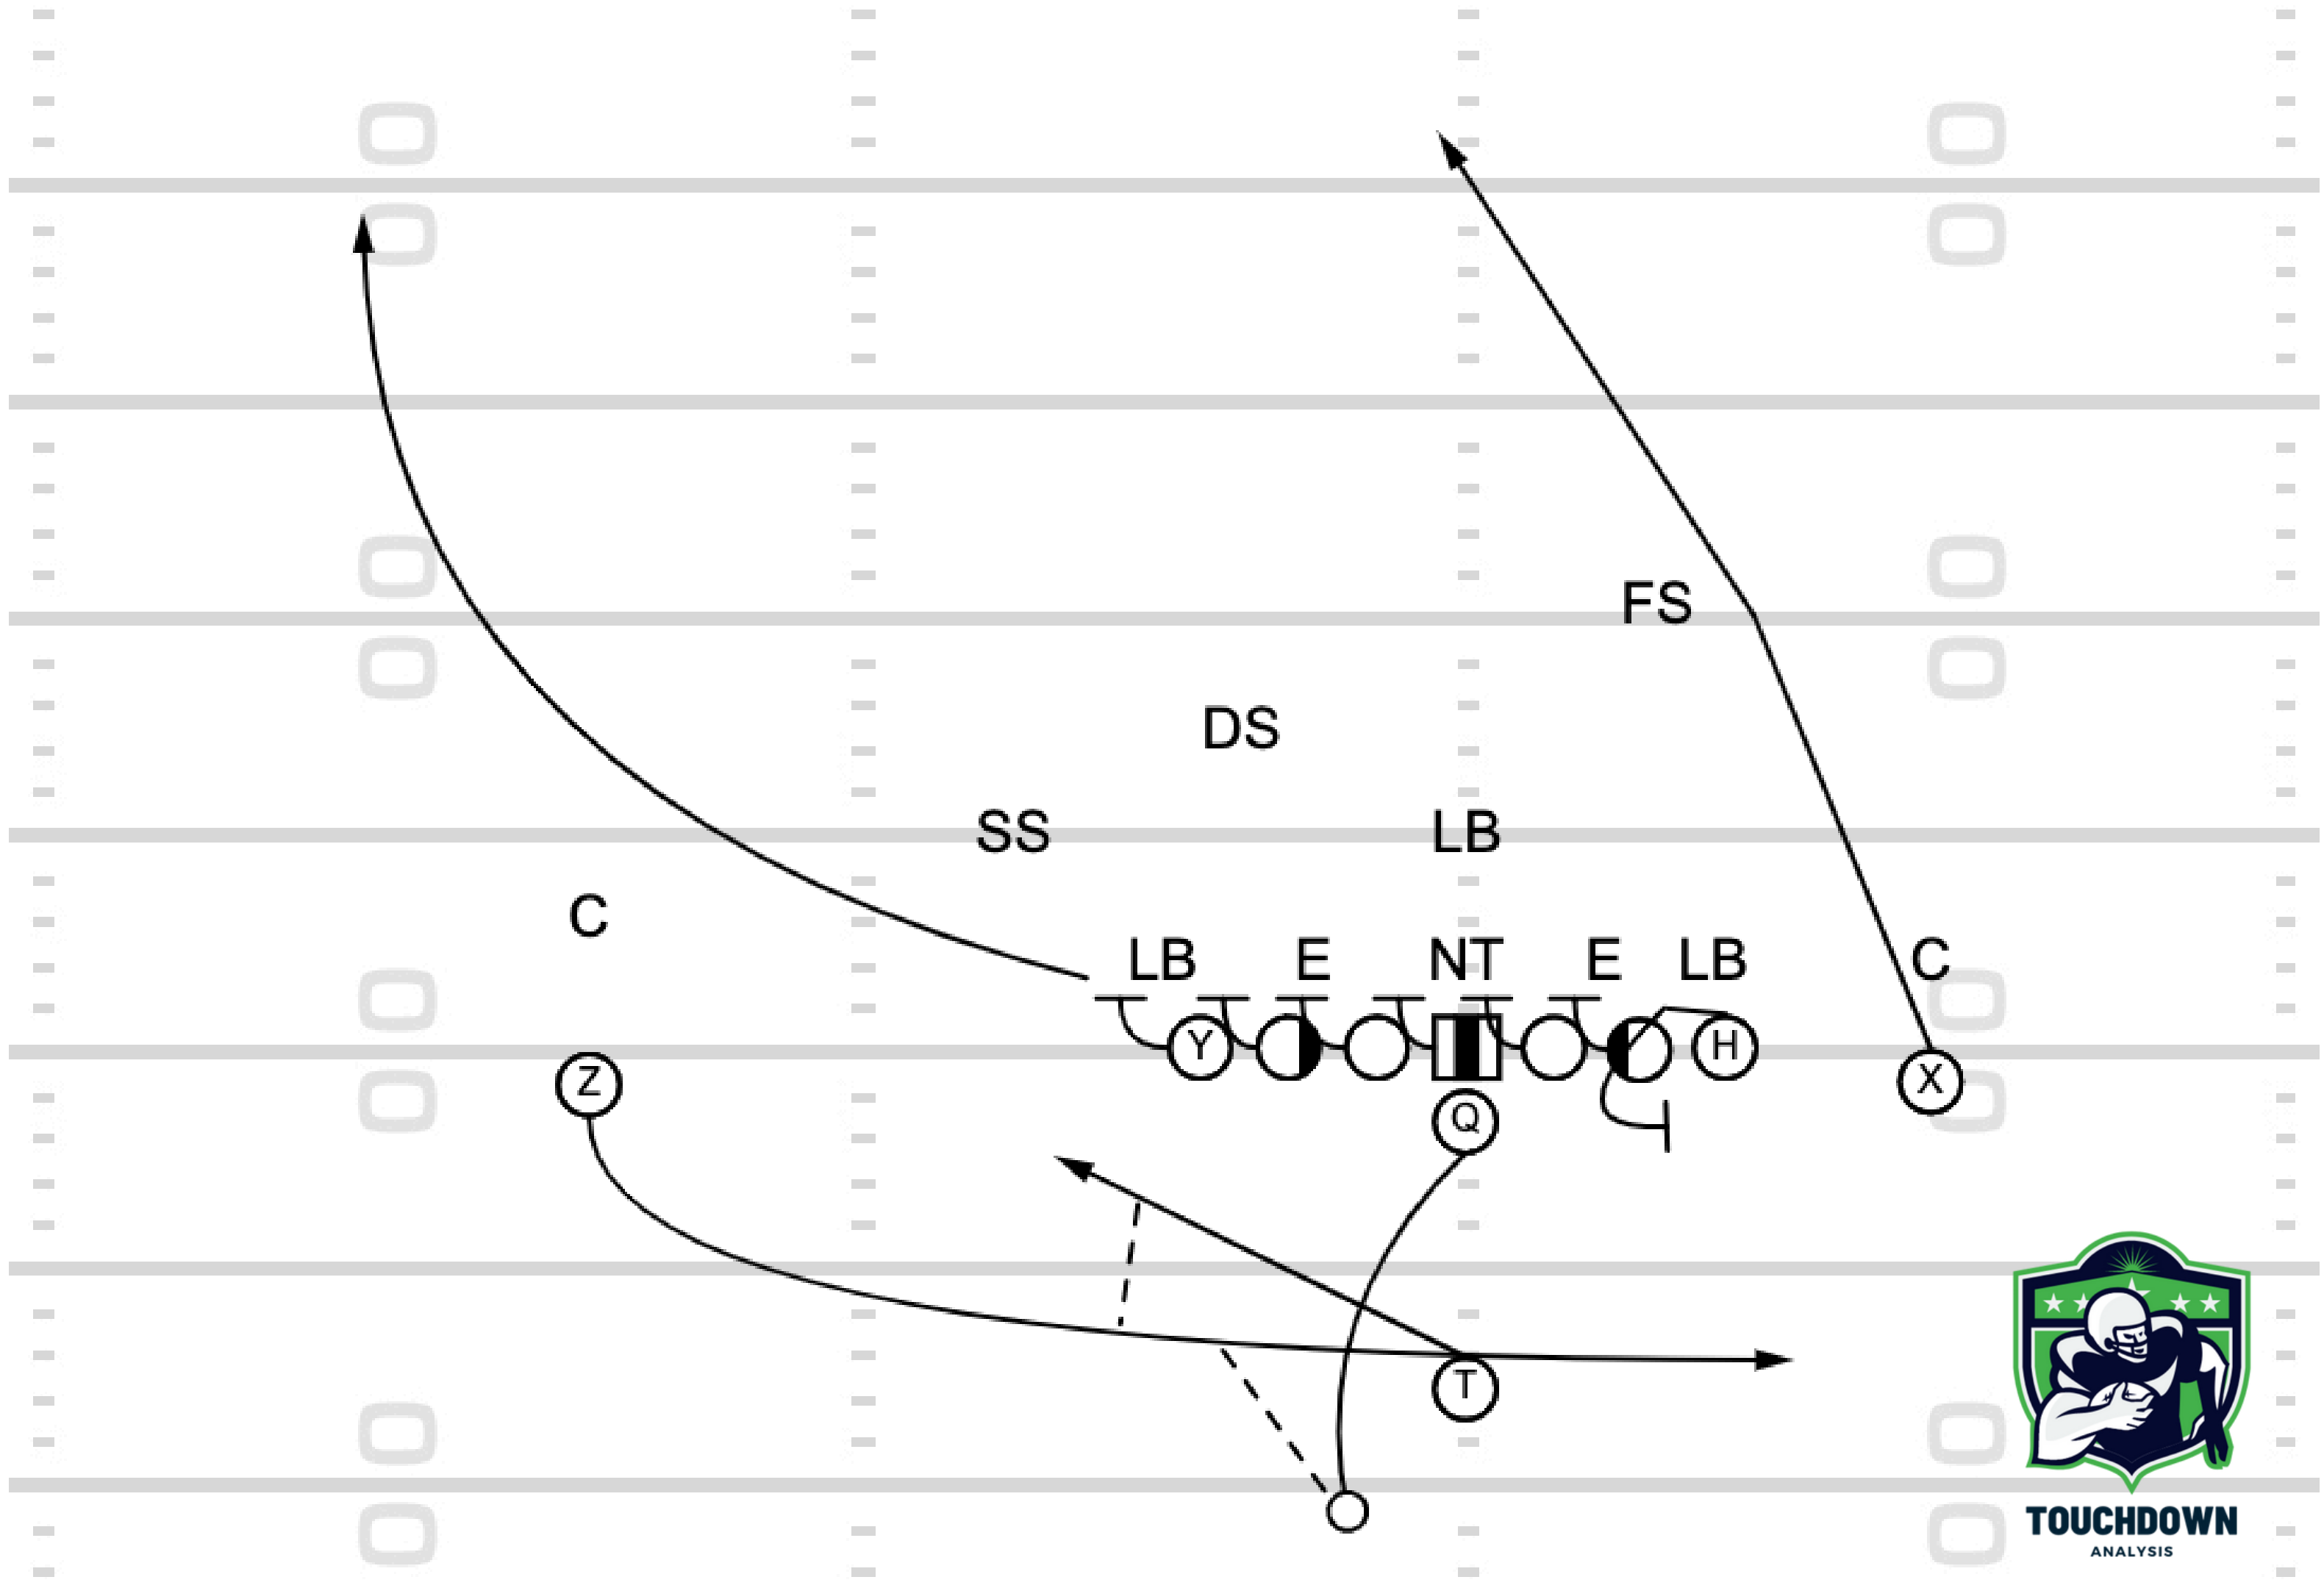

TOUCHDOWN
ANALYSIS