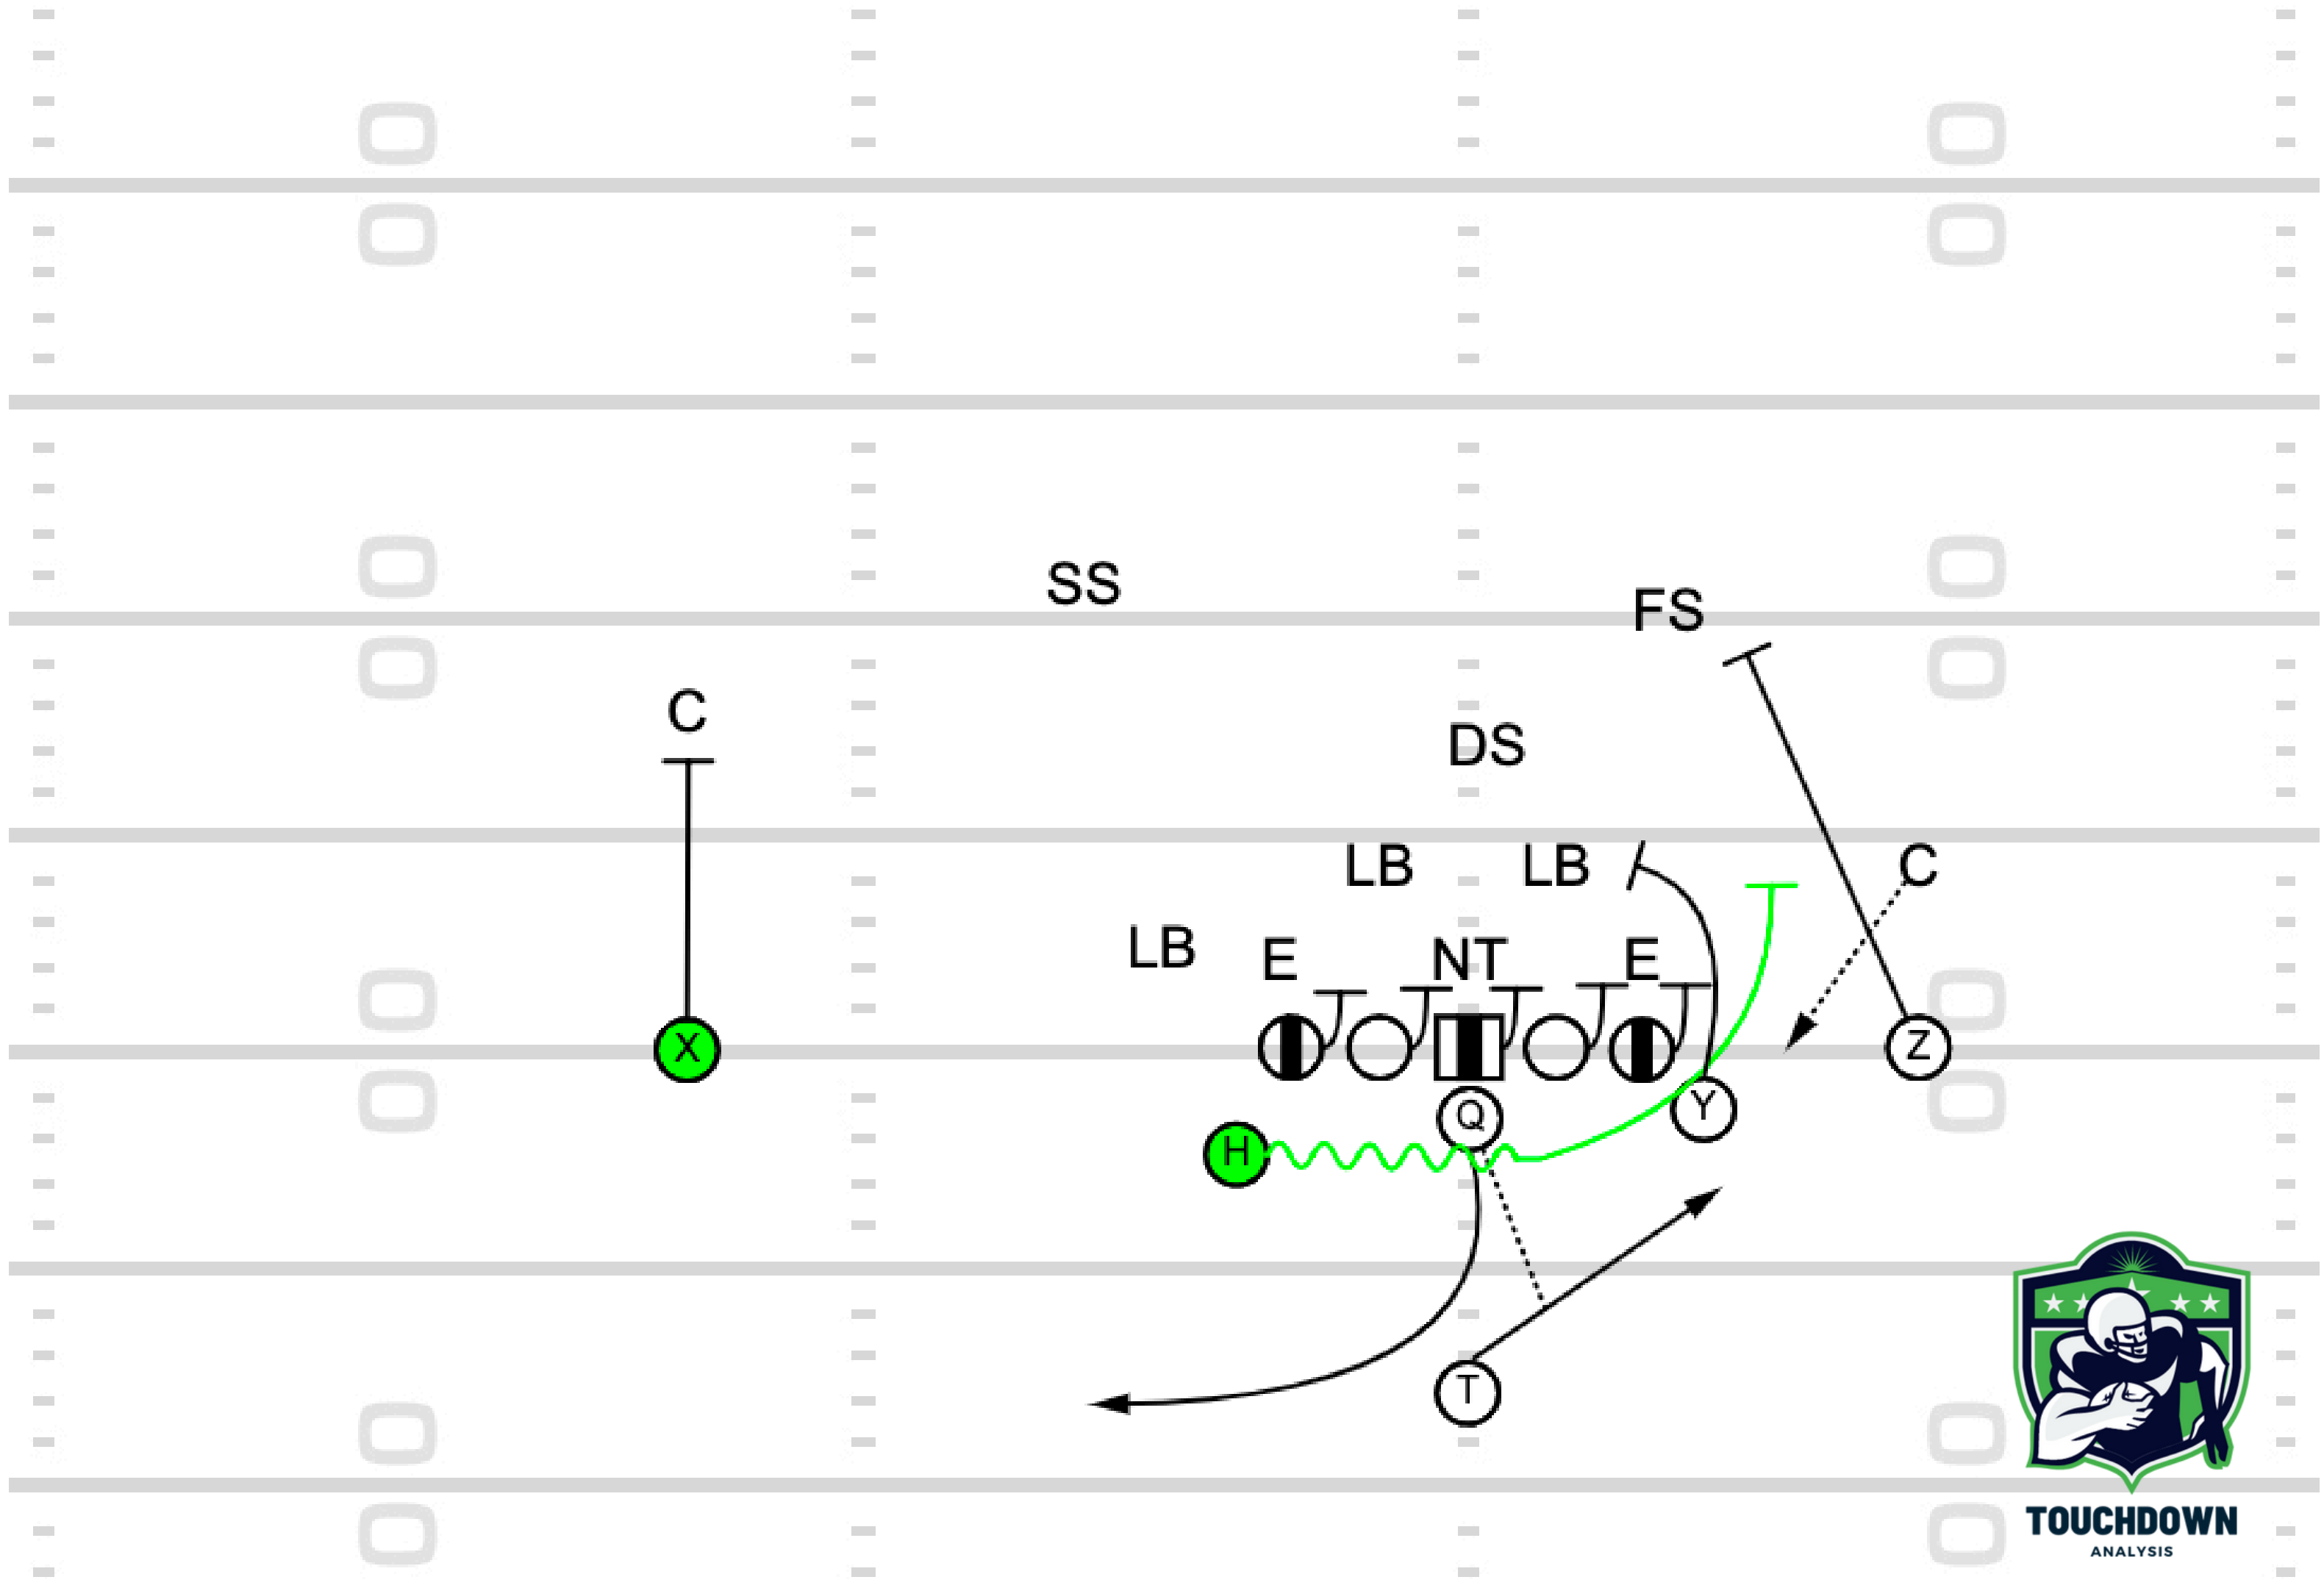

TOUCHDOWN
ANALYSIS