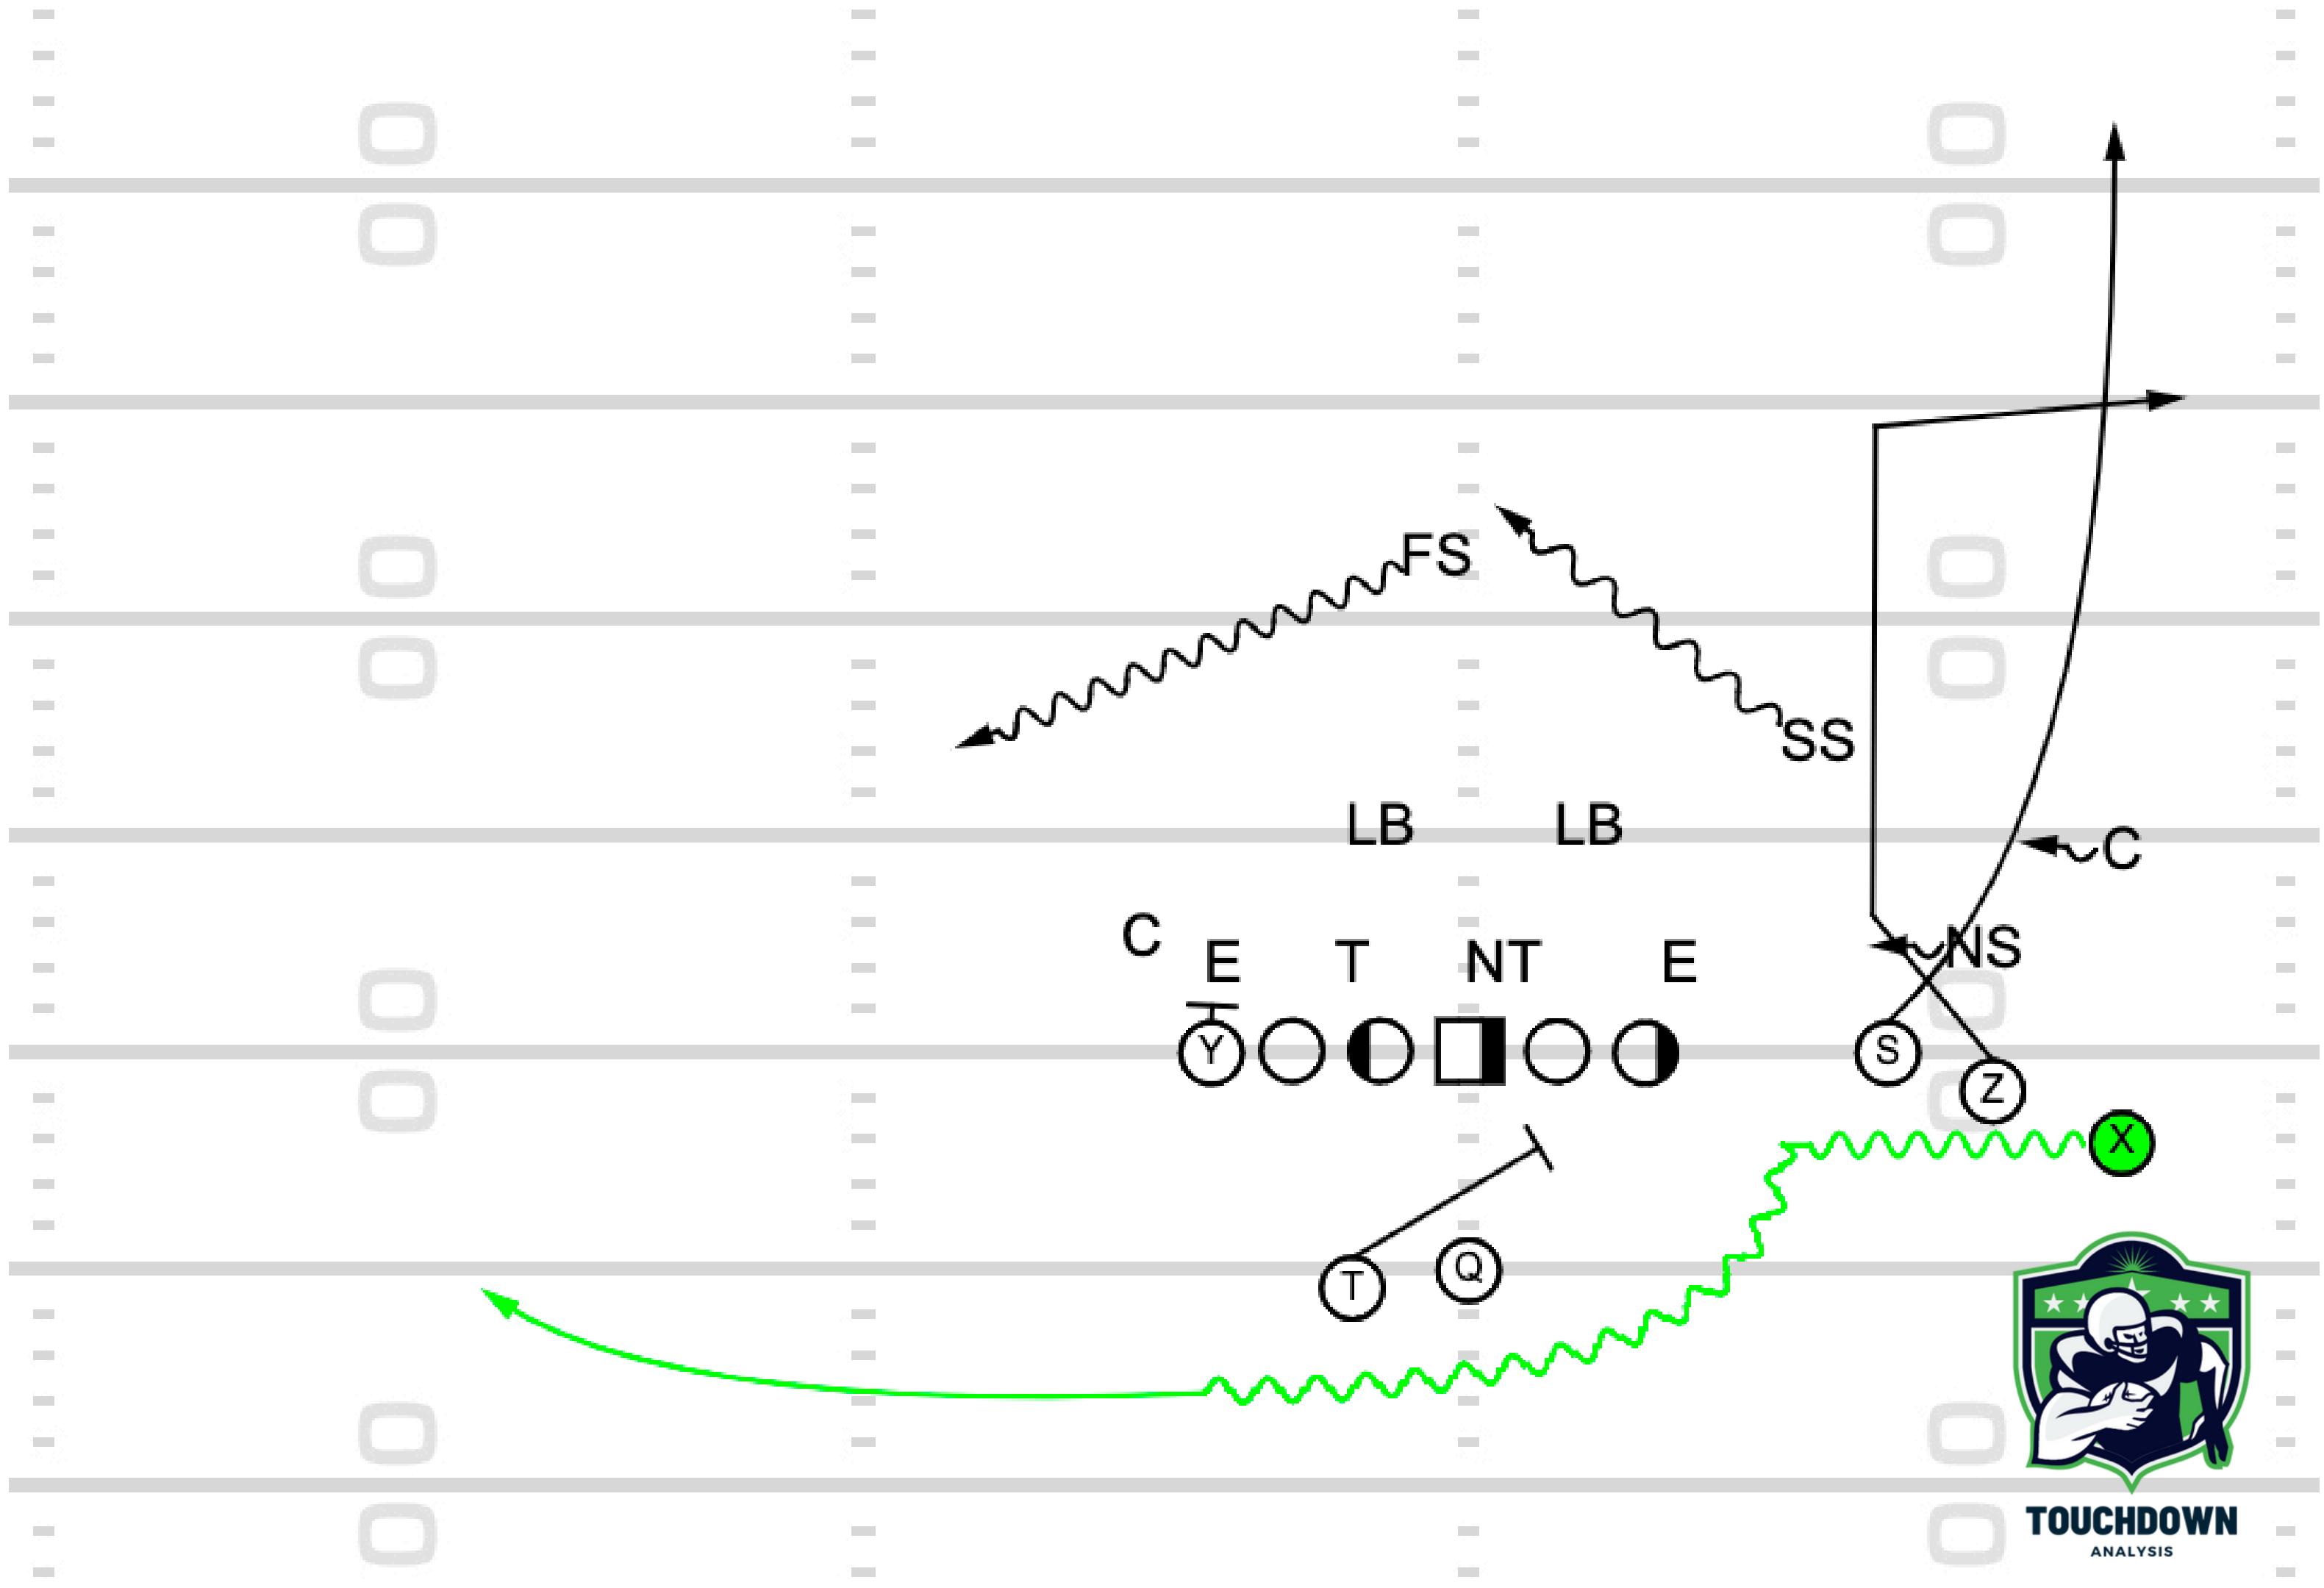

# Play 8: Trey T Return Motion TE Delay

TOUCHDOWN  
ANALYSIS

**TOUCHDOWN**  
ANALYSIS

**Play 9: FIB Trey Bunch X Orbit PA  
Sail-Switch**

**TOUCHDOWN**  
ANALYSIS

**TOUCHDOWN**  
ANALYSIS

**Play 10: FIB Trey Orbit Motion PA  
G Pull Y Leak**