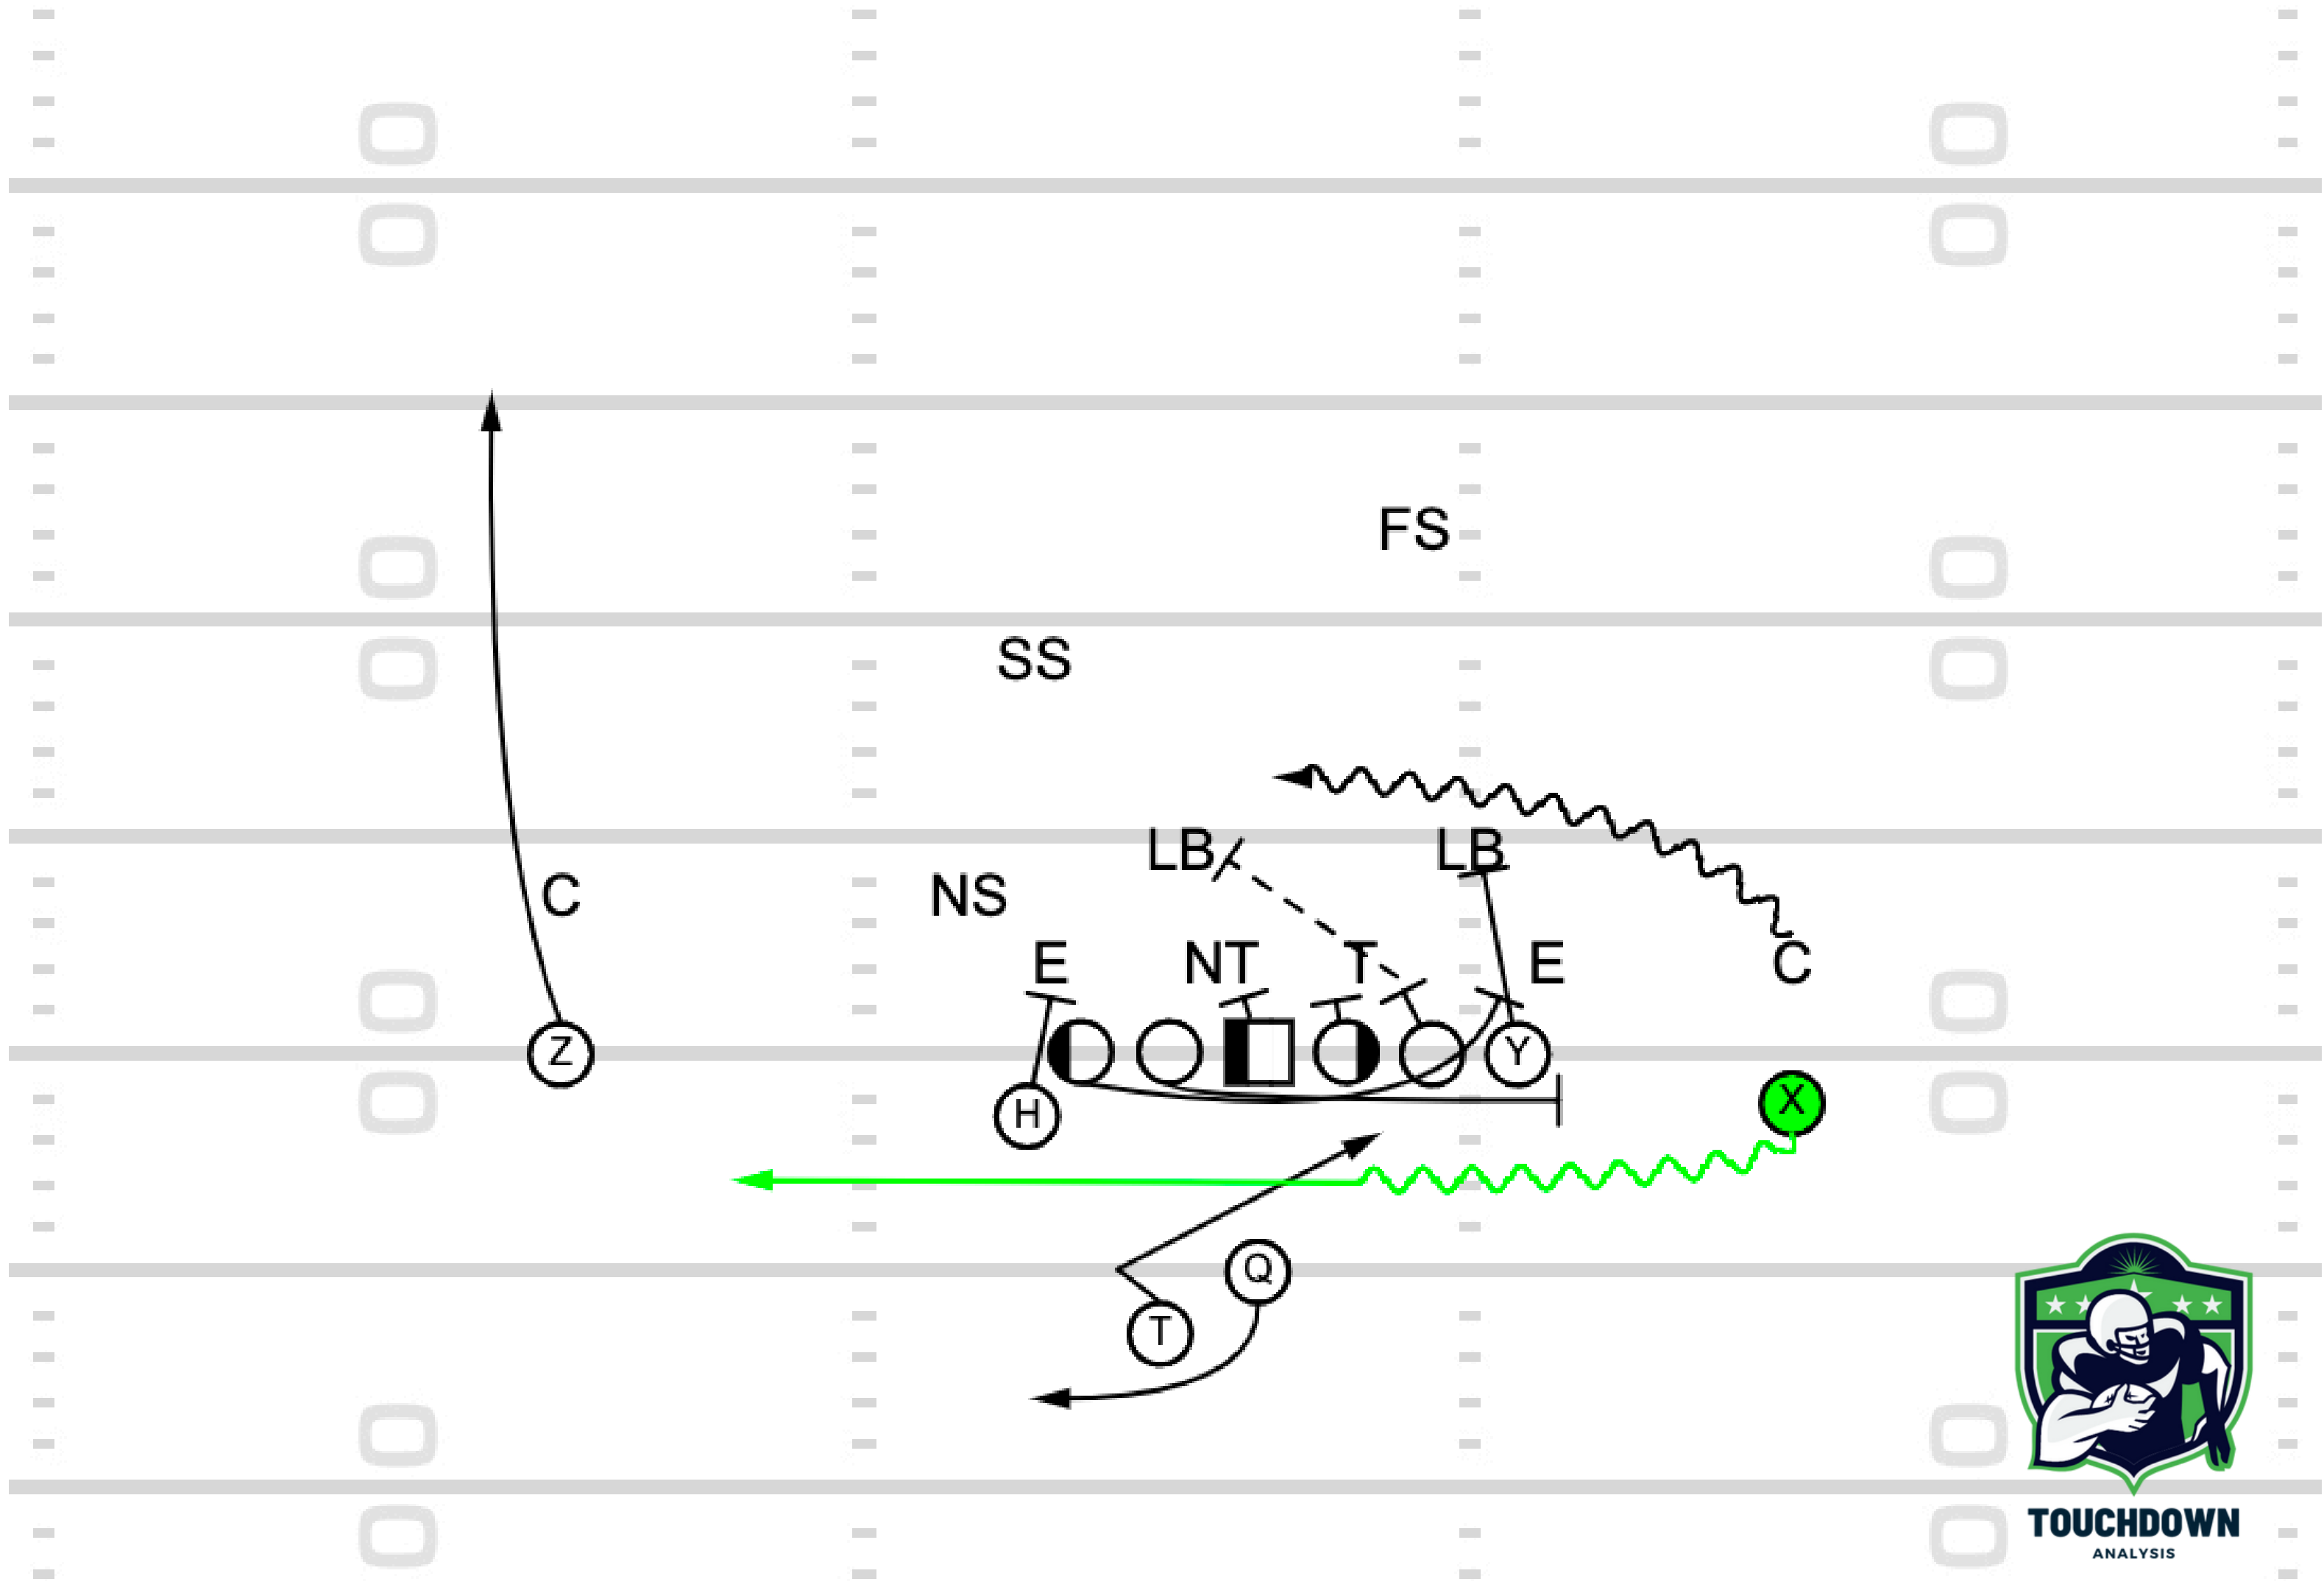

TOUCHDOWN
ANALYSIS