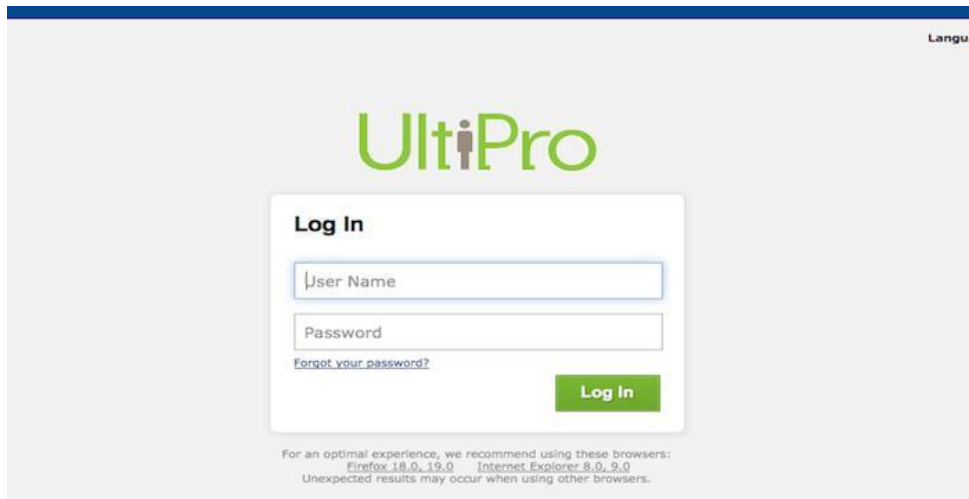

# <https://osi.ultipro.com> - OSI Ultipro Login My BBI Connect

Bloomin Brands Inc. employees can access their payroll and company benefits information at <https://osi.ultipro.com>, the UltiPro self service website. The site is the online destination for employees who work at any of the Bloomin Brands restaurants including Outback Steakhouse, Carrabba's Italian Grill, Bonefish Grill, Flemings Prime Steakhouse, or Roy's.

In this article, we will guide you on how to access the OSI Ultipro BBI Login portal and its various features.

**Go to the full article:** <https://www.clipsit.net/osi-ultipro-login-my-bbi-connect/>

This is a summary outline of the <https://osi.ultipro.com> - OSI Ultipro Login My BBI Connect article: