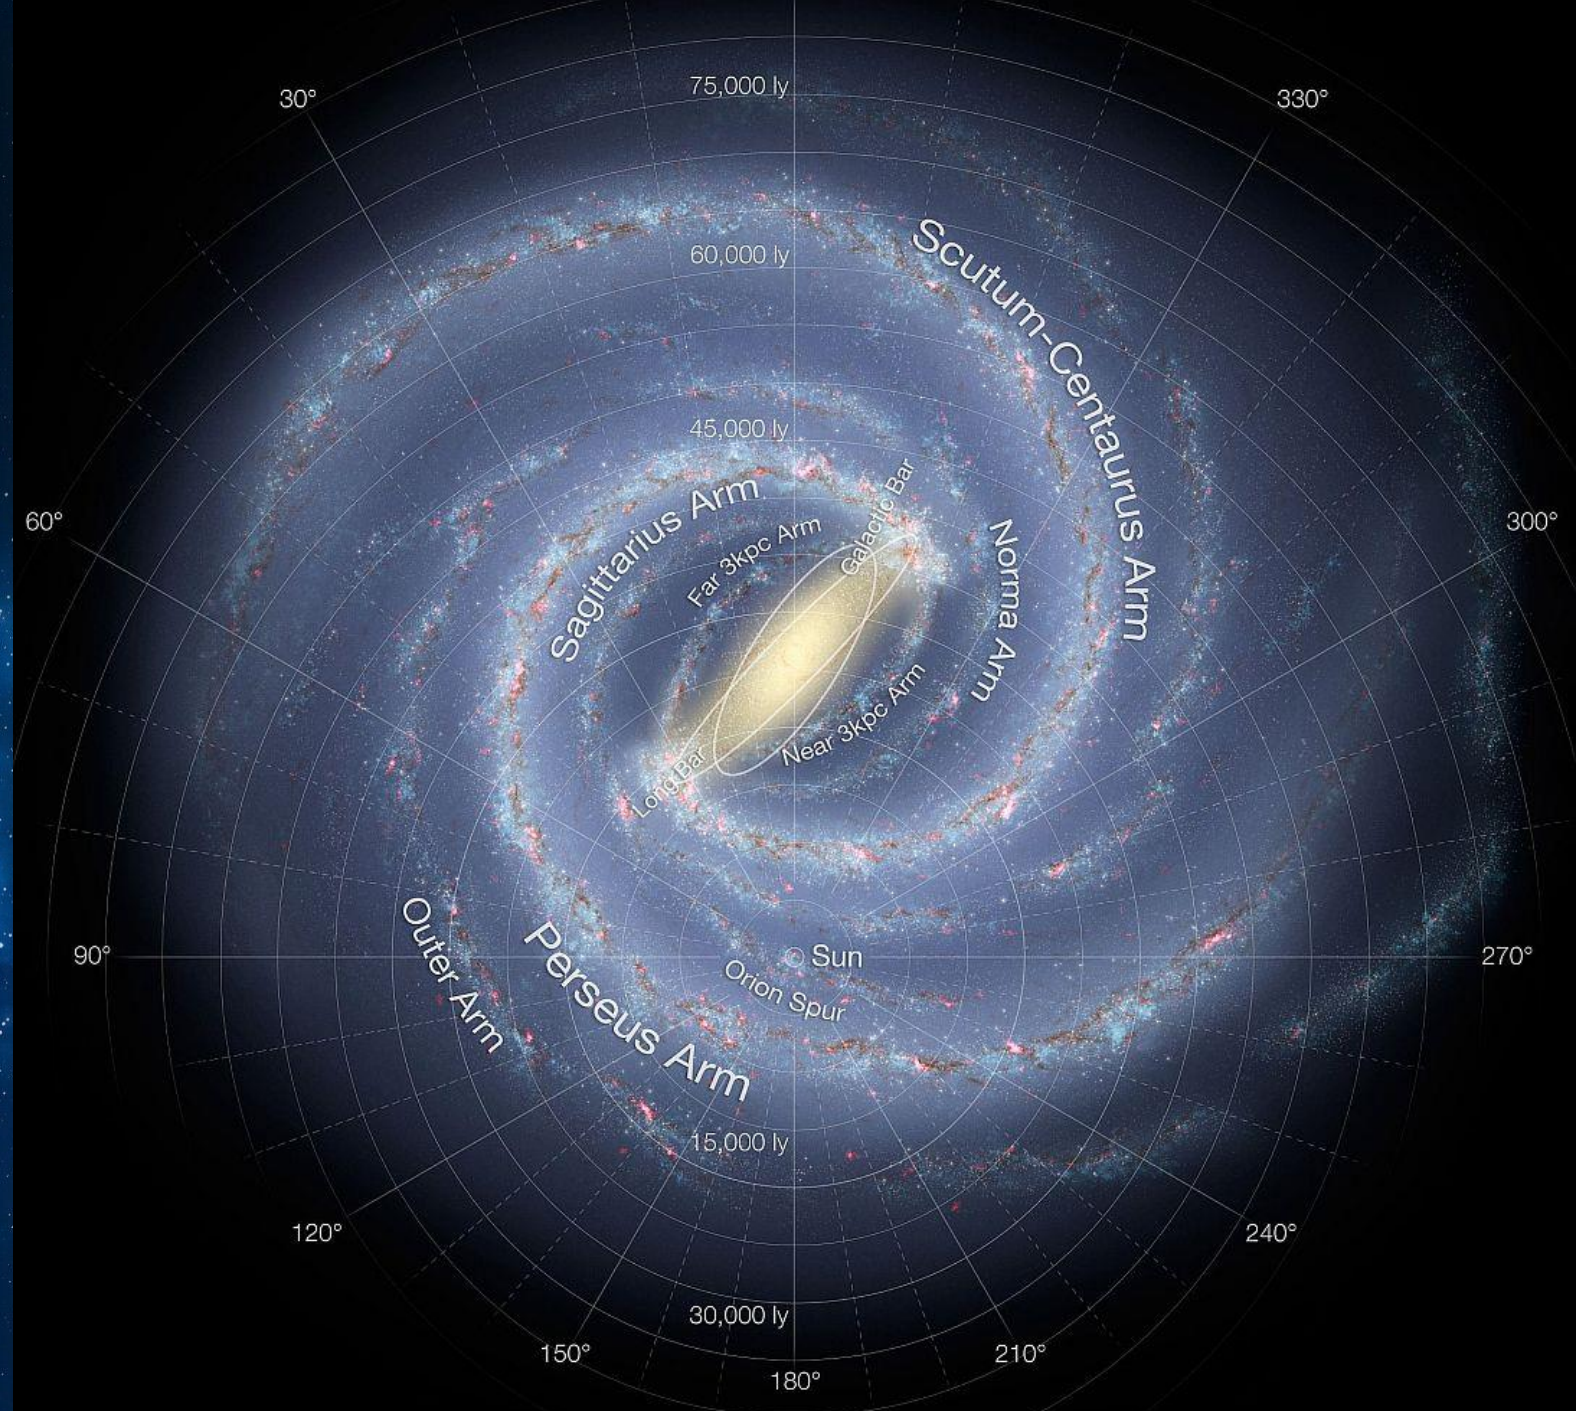

# **Cosmic Central Sun**

**The Great Central Sun is a Source and a Center of the All-Pervading Presence of the Great "I AM".**

**It is a Point of Integration of the Spirit/Matter Cosmos, and an Central Concentration of God Consciousness and the release of Light and Life and Love to all creation.**

**It is a Nucleus, Heart Center, or White Fire Core of the Cosmos.**

**Cosmic  
Central Sun**

**Galactic  
Central Sun**

**Detailed view of the spiral arms  
of our galaxy and of the exact  
position of our solar system.**

**Our Galactic Central Sun and  
its surrounding constellations.**

**Pillar of brilliant white Light / galactic wave  
reaching the surface of the planet, crossing our  
body, to the center of the Earth.**