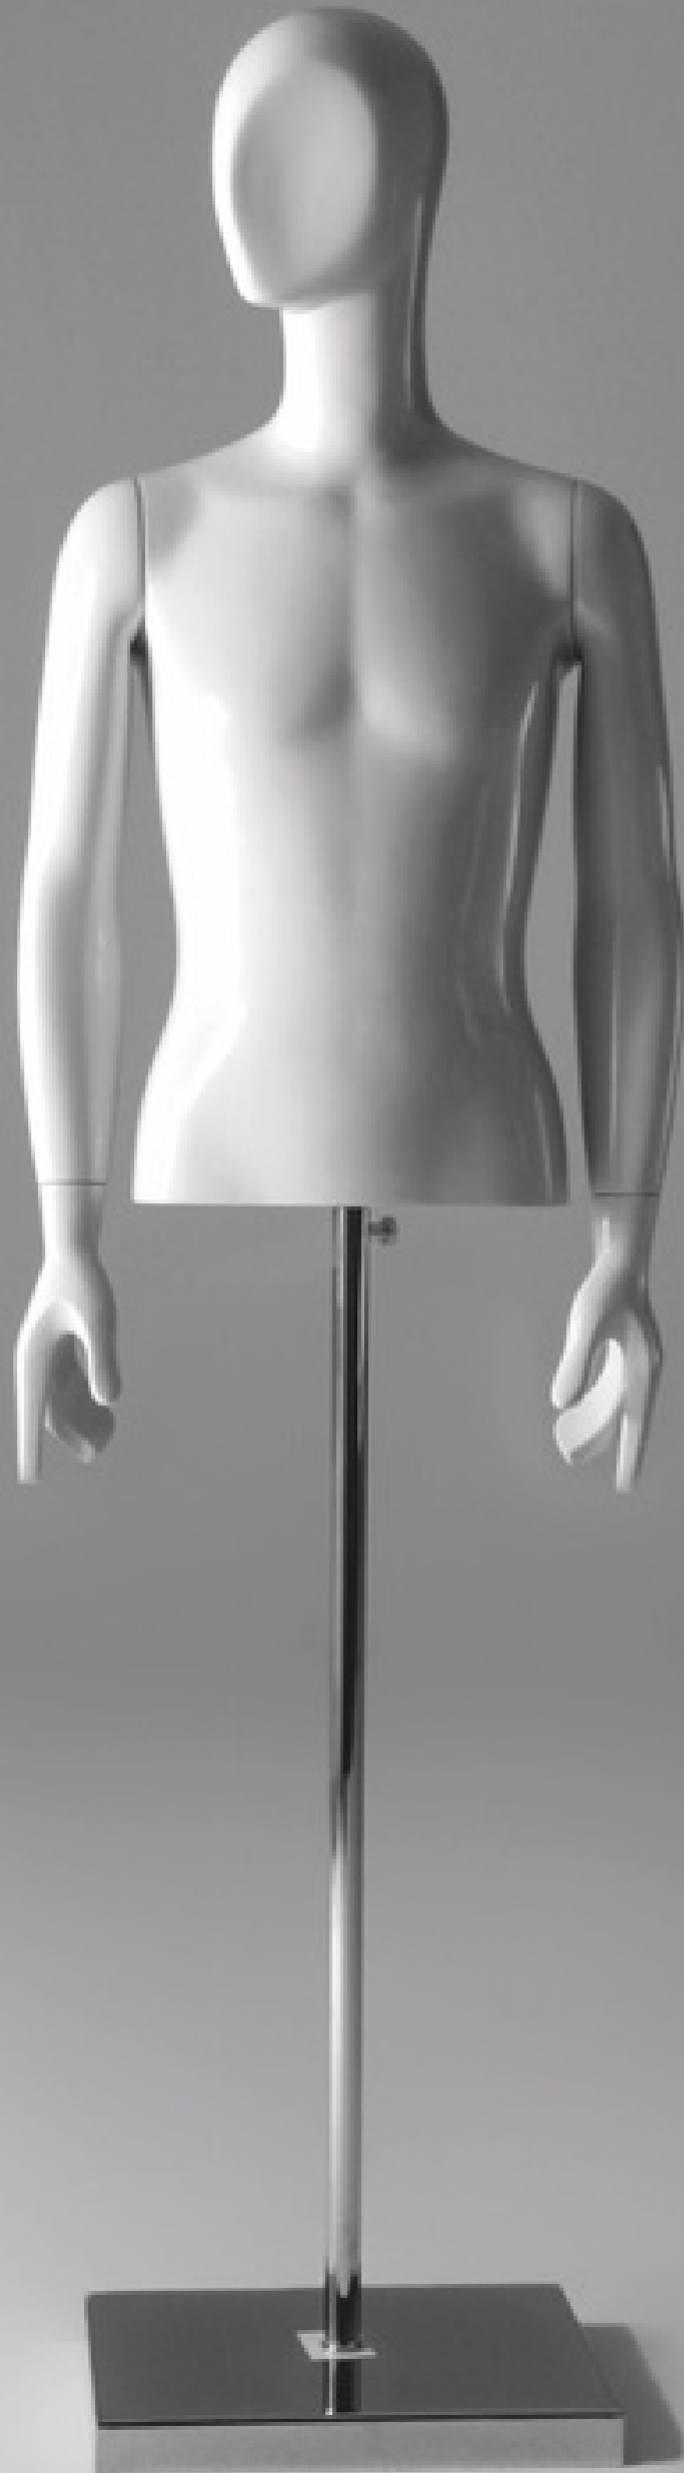

MB2.01-135

Schläppi M Collection male bust form on base with fixed arms to side, head looking right

Sizes in CM

Height	-
Neck	-
Shoulders	-
Chest	-
Waist	-
Hip	-
Shoe Size	-
Heel Height	-
Italian Size	-