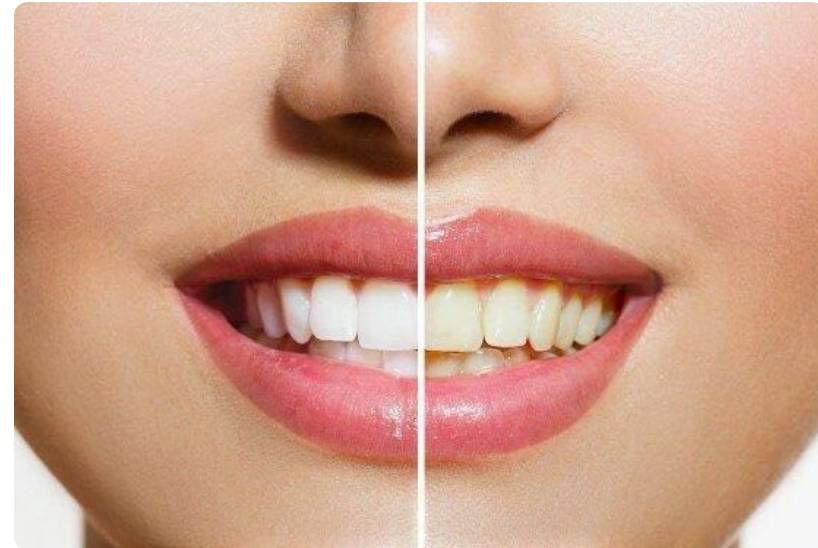

Before and after results with the Snow Advanced Wireless Teeth Whitening Kit

Snow Advanced Wireless Teeth Whitening Kit

The Snow Advanced Wireless Teeth Whitening Kit is a revolutionary product that has gained immense popularity for delivering exceptional results. Its advanced technology and effective formula help users achieve a dazzling, confident smile without the need for expensive professional treatments.

Designed for convenience and comfort, the kit provides a hassle-free way to whiten teeth at home. With its wireless functionality, users have the freedom to move around during the whitening process, making it a flexible solution for busy individuals.

Furthermore, the Snow Advanced Wireless Teeth Whitening Kit is known for its gentle approach, minimizing sensitivity while delivering impressive whitening results. Users can expect noticeable improvements in the whiteness of their teeth after just a few uses.

Before and after comparison of teeth whitening results