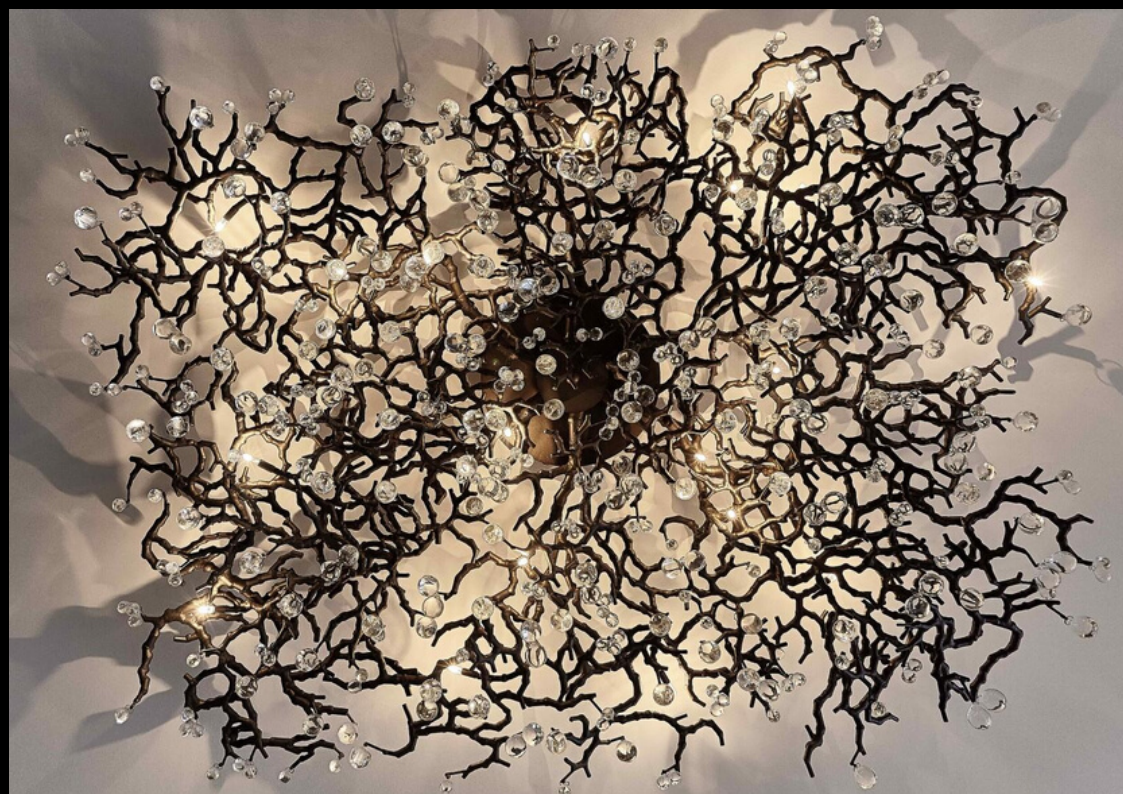

VIGNIETTA
COLLEZIONE

Rocca Borghese

VIGNIETTA CRAWLER PENDANT

VIGNIETTA CRAWLER

Rocco Borghese

Lighting Features of Distinction

Glass artisans since 1824

NORTH LONDON