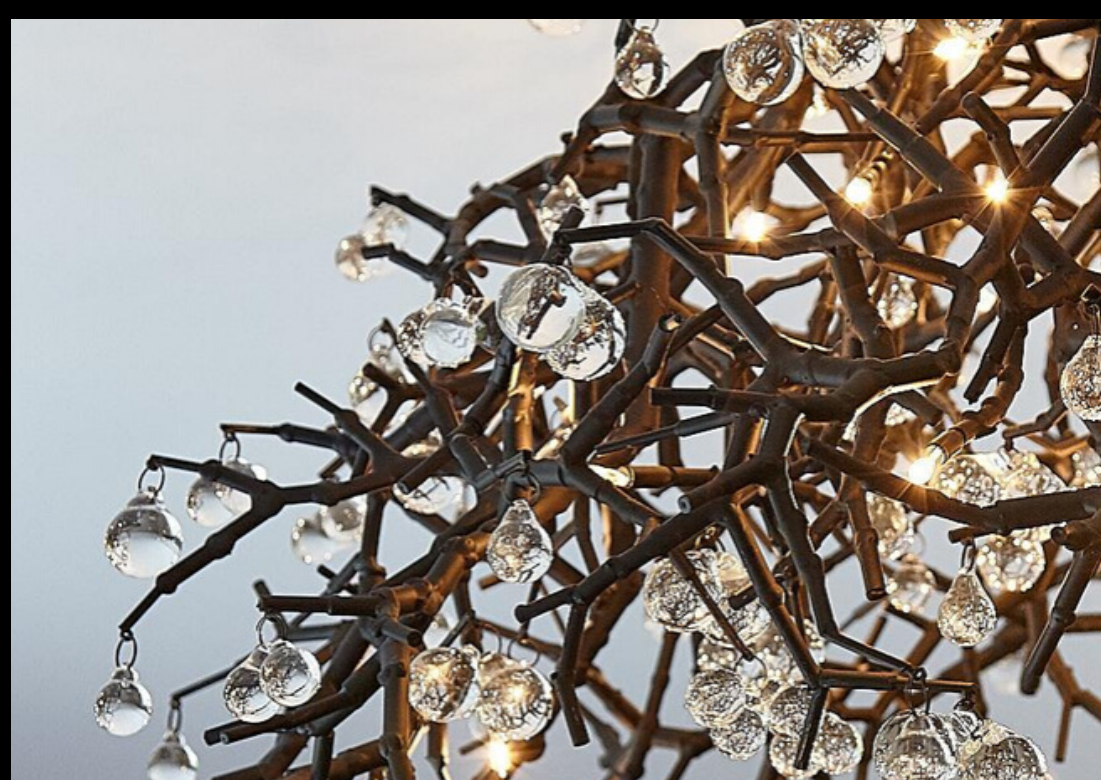

VIGNIETTA
COLLEZIONE

Rocca Borghese

VIGNIETTA CRAWLER PENDANT

VIGNIETTA CRAWLER

Rocco Borghese

Lighting Features of Distinction

Glass artisans since 1824

NORTH LONDON