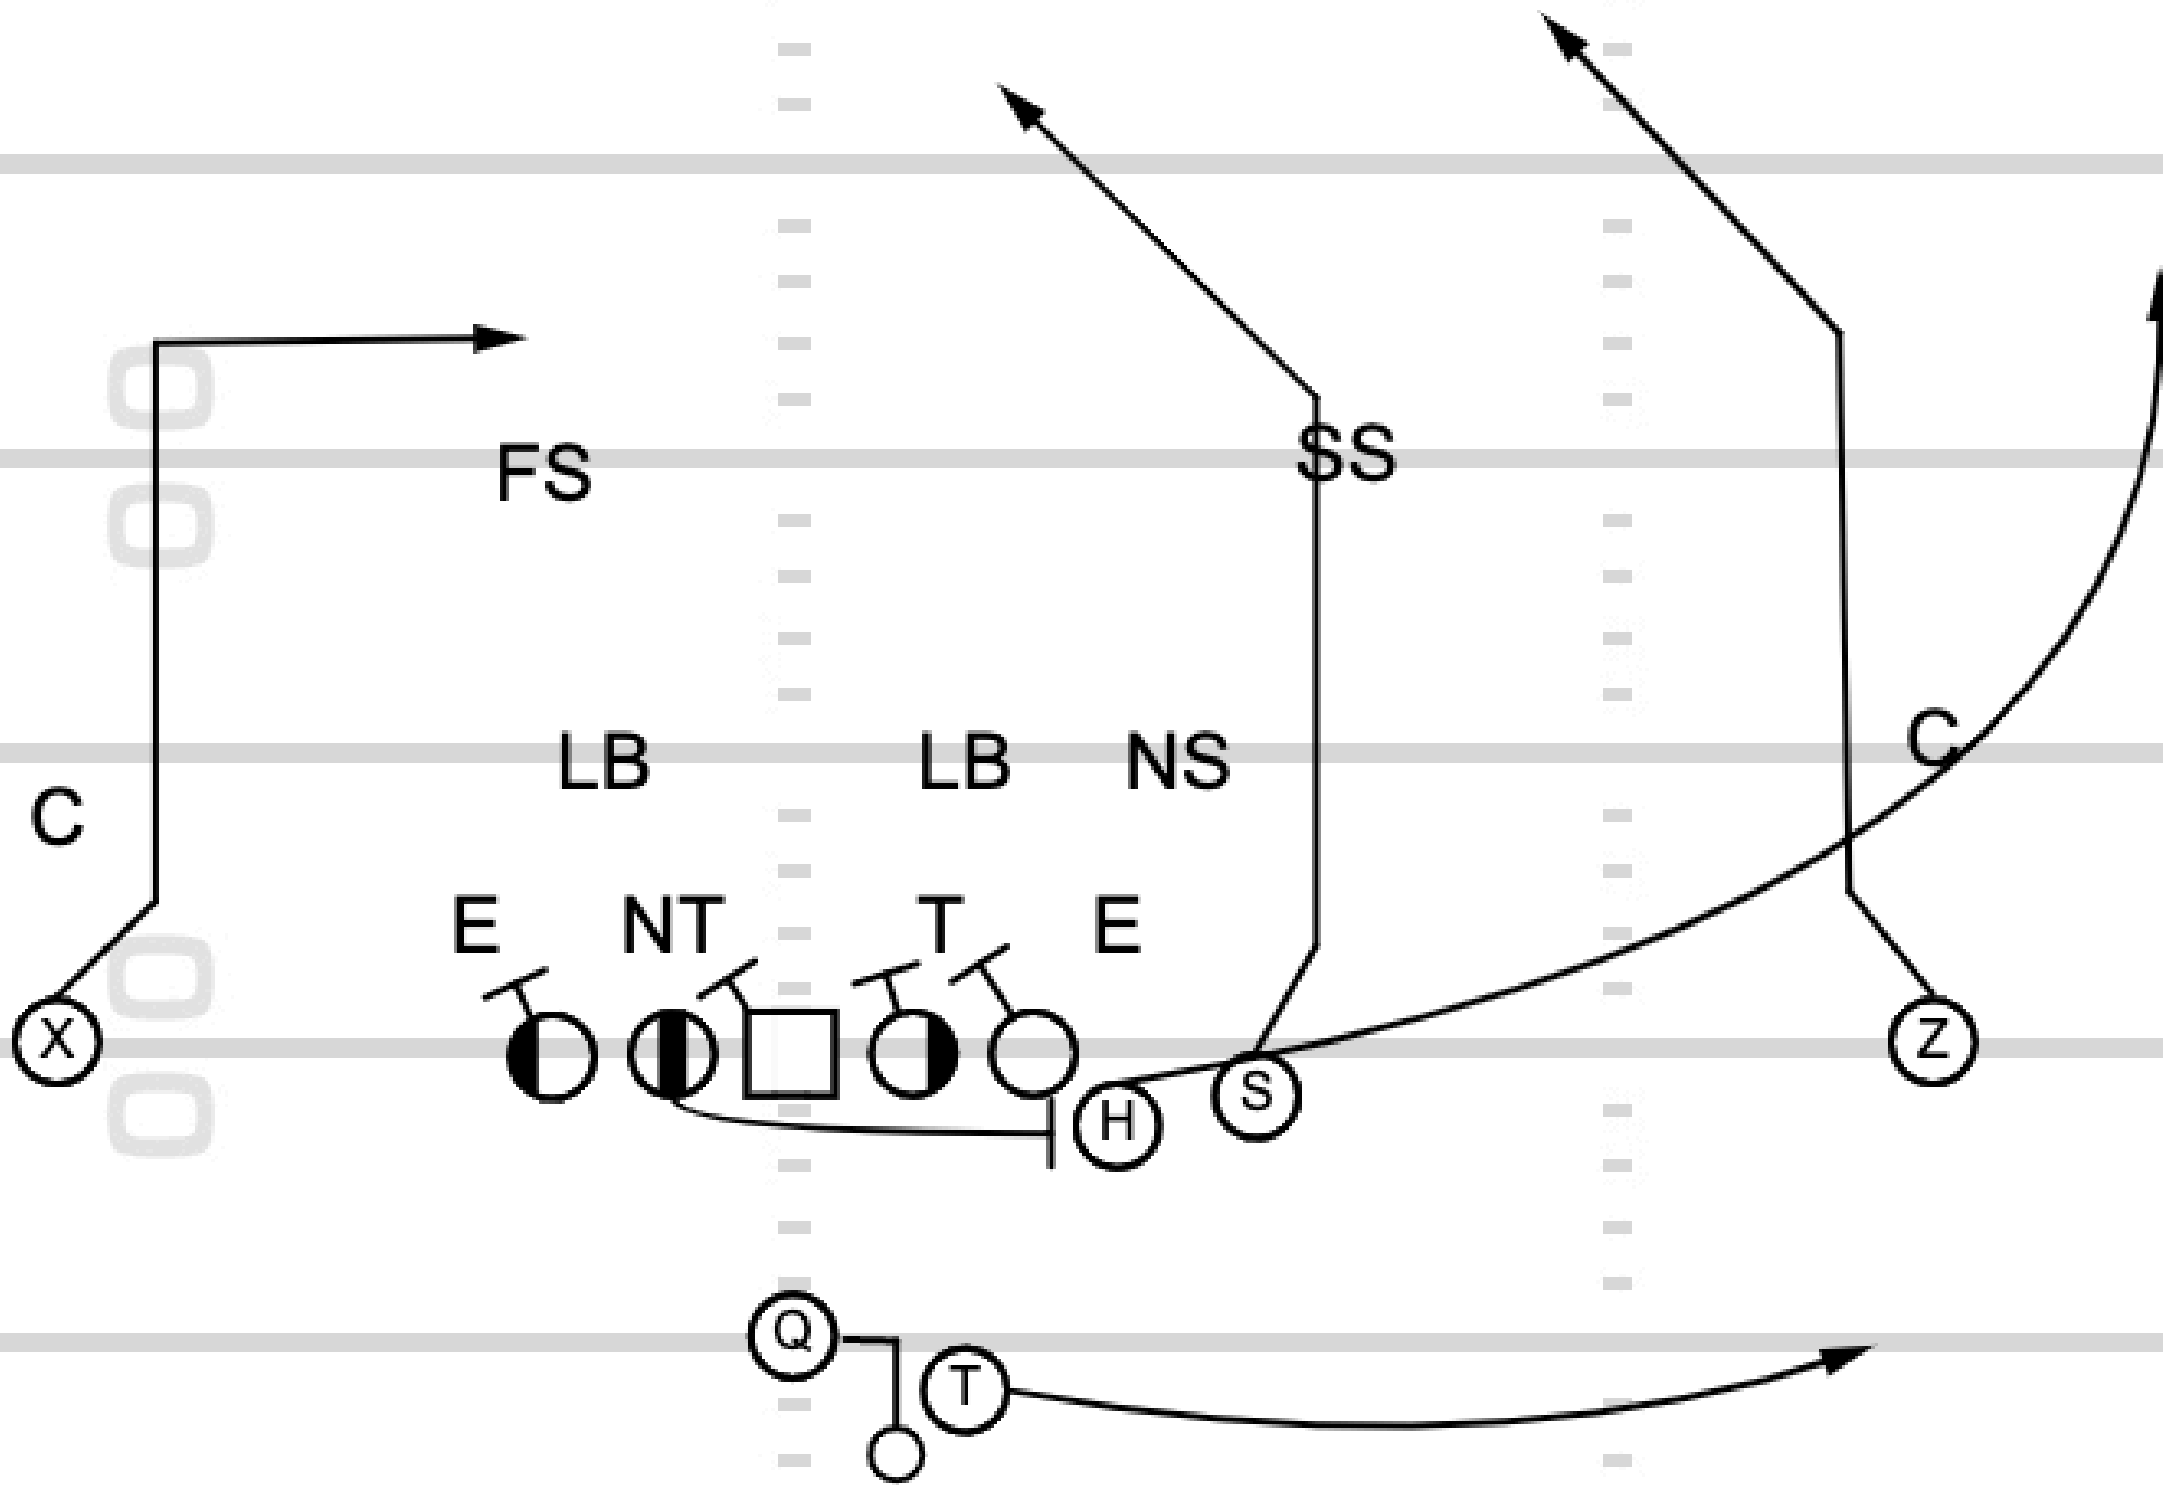

# Play 10: Trio PA Power Pitch Verts Switch

**TOUCHDOWN**  
ANALYSIS

**TOUCHDOWN**  
ANALYSIS

**Play 11: Pistol 2x2 PA Wide Zone Z  
Comeback X Cross S Seam**

**TOUCHDOWN**  
ANALYSIS

**TOUCHDOWN**  
ANALYSIS