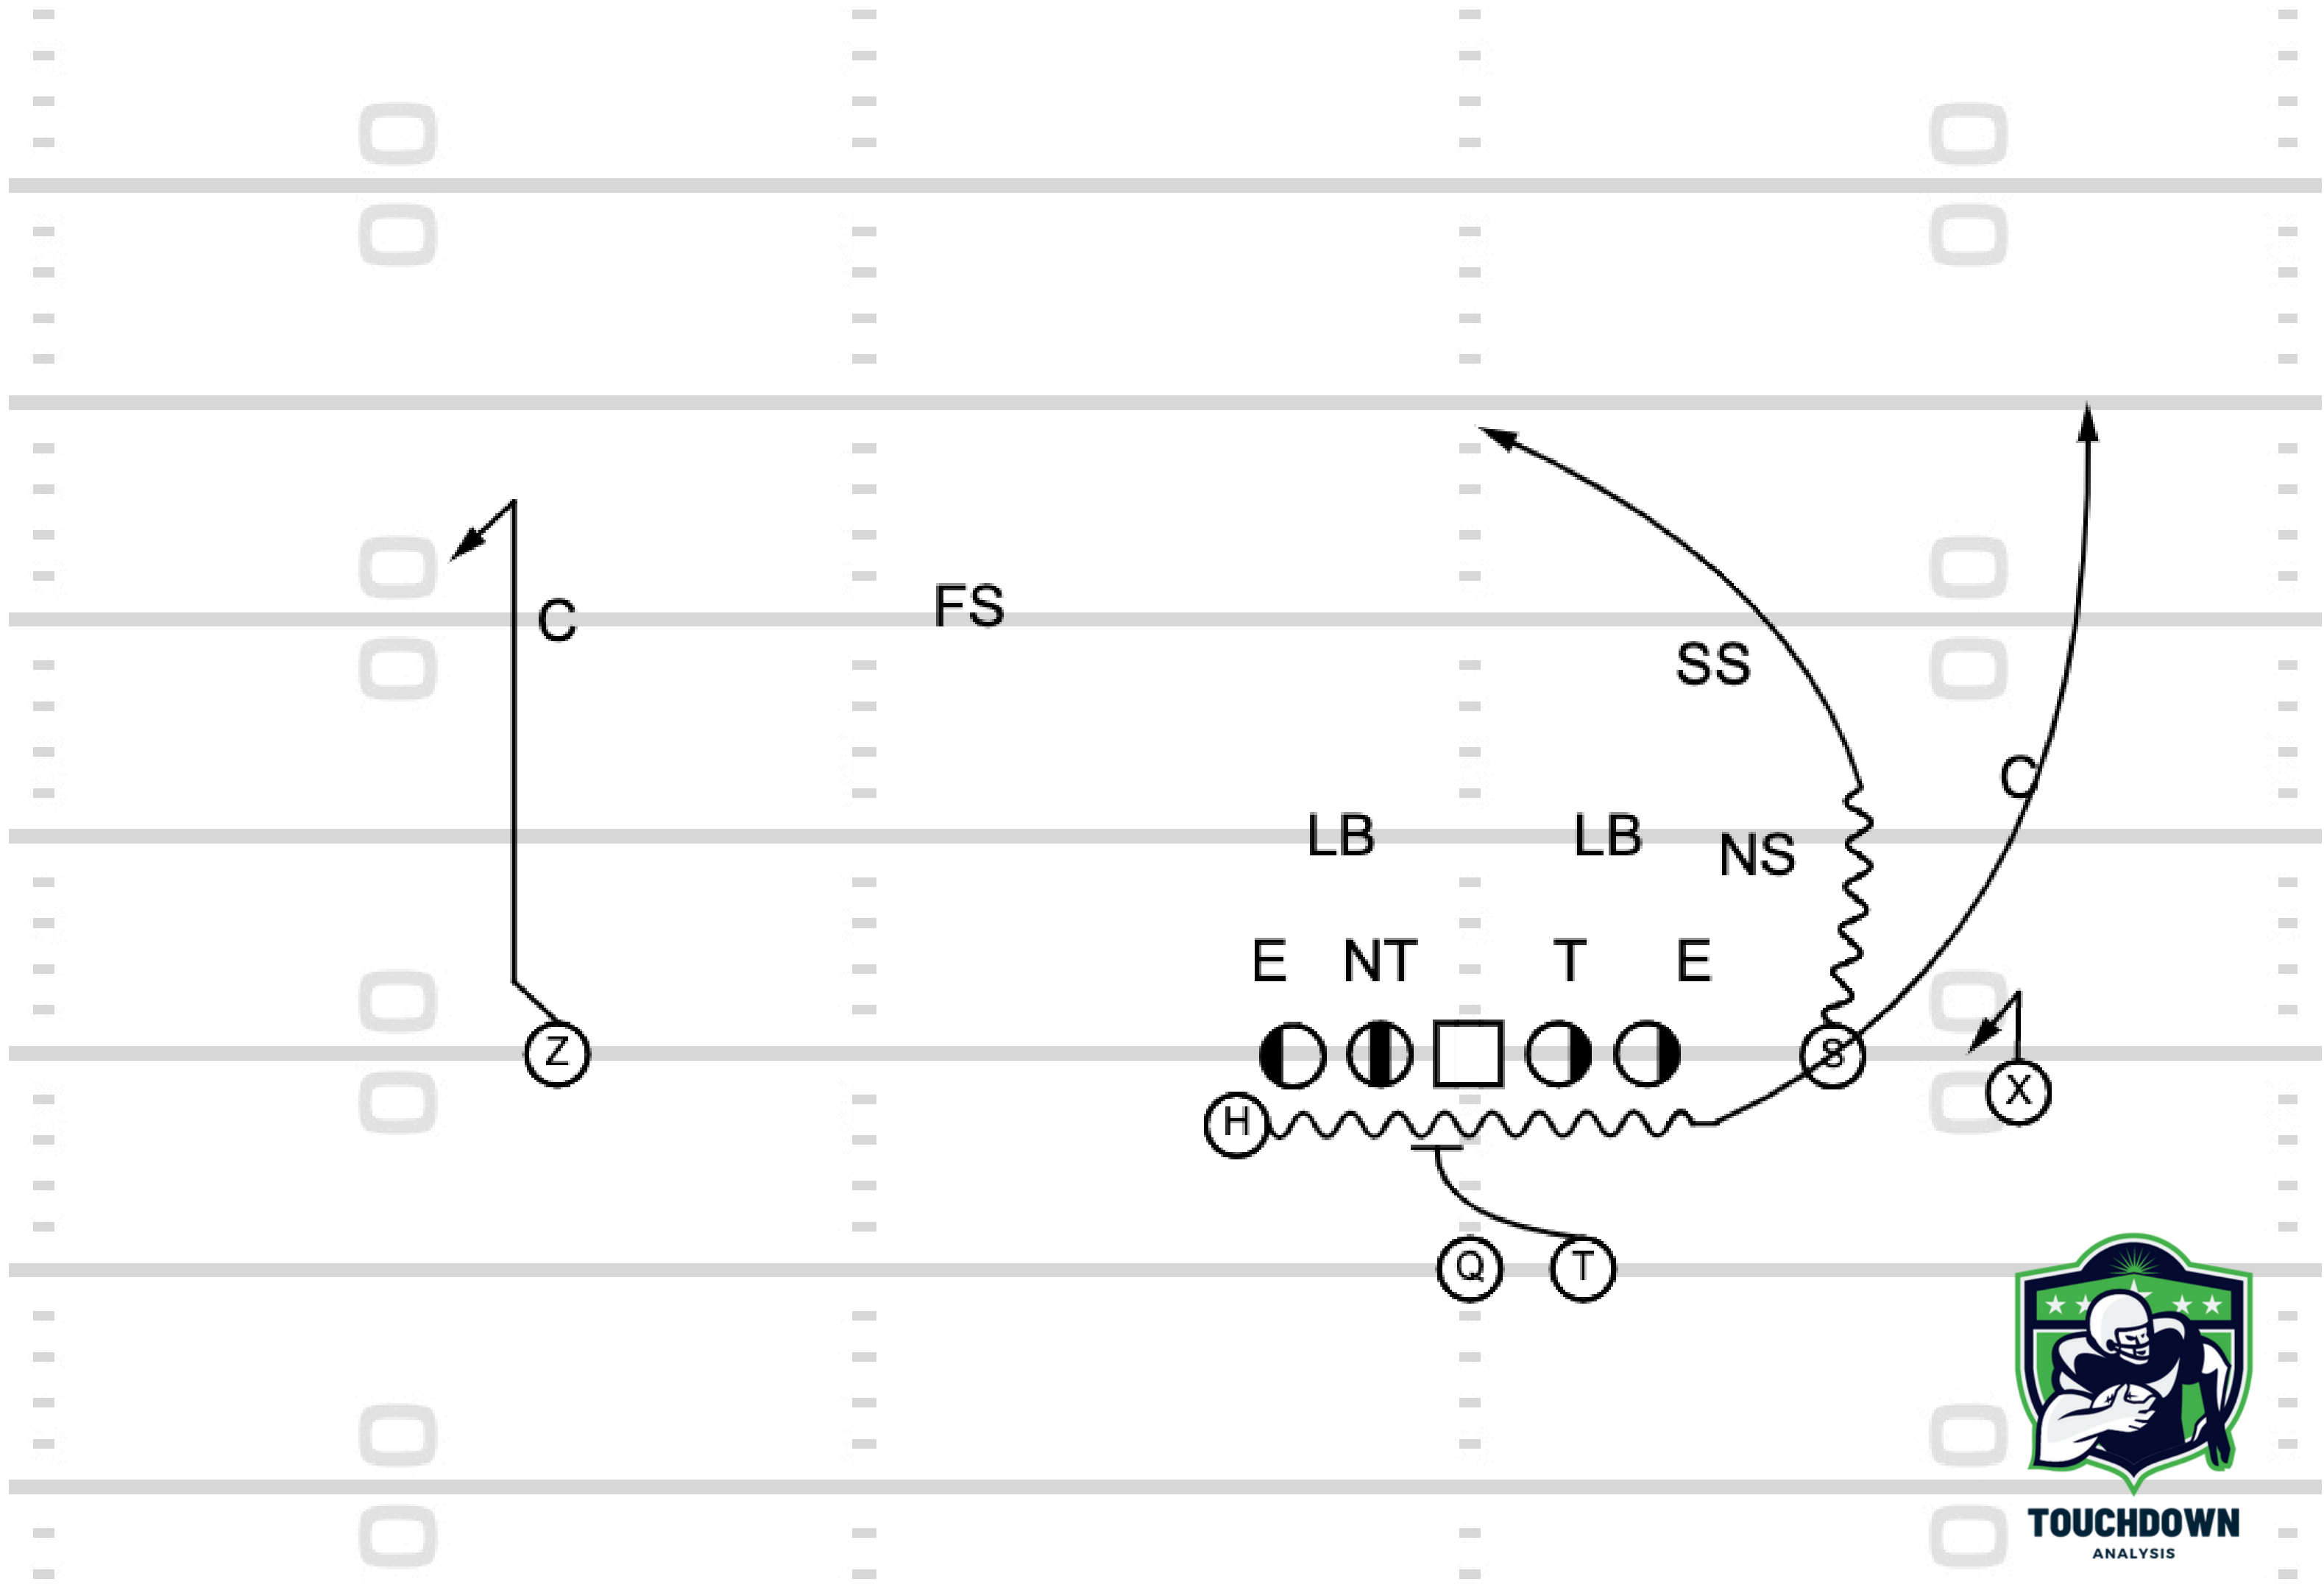

TOUCHDOWN
ANALYSIS