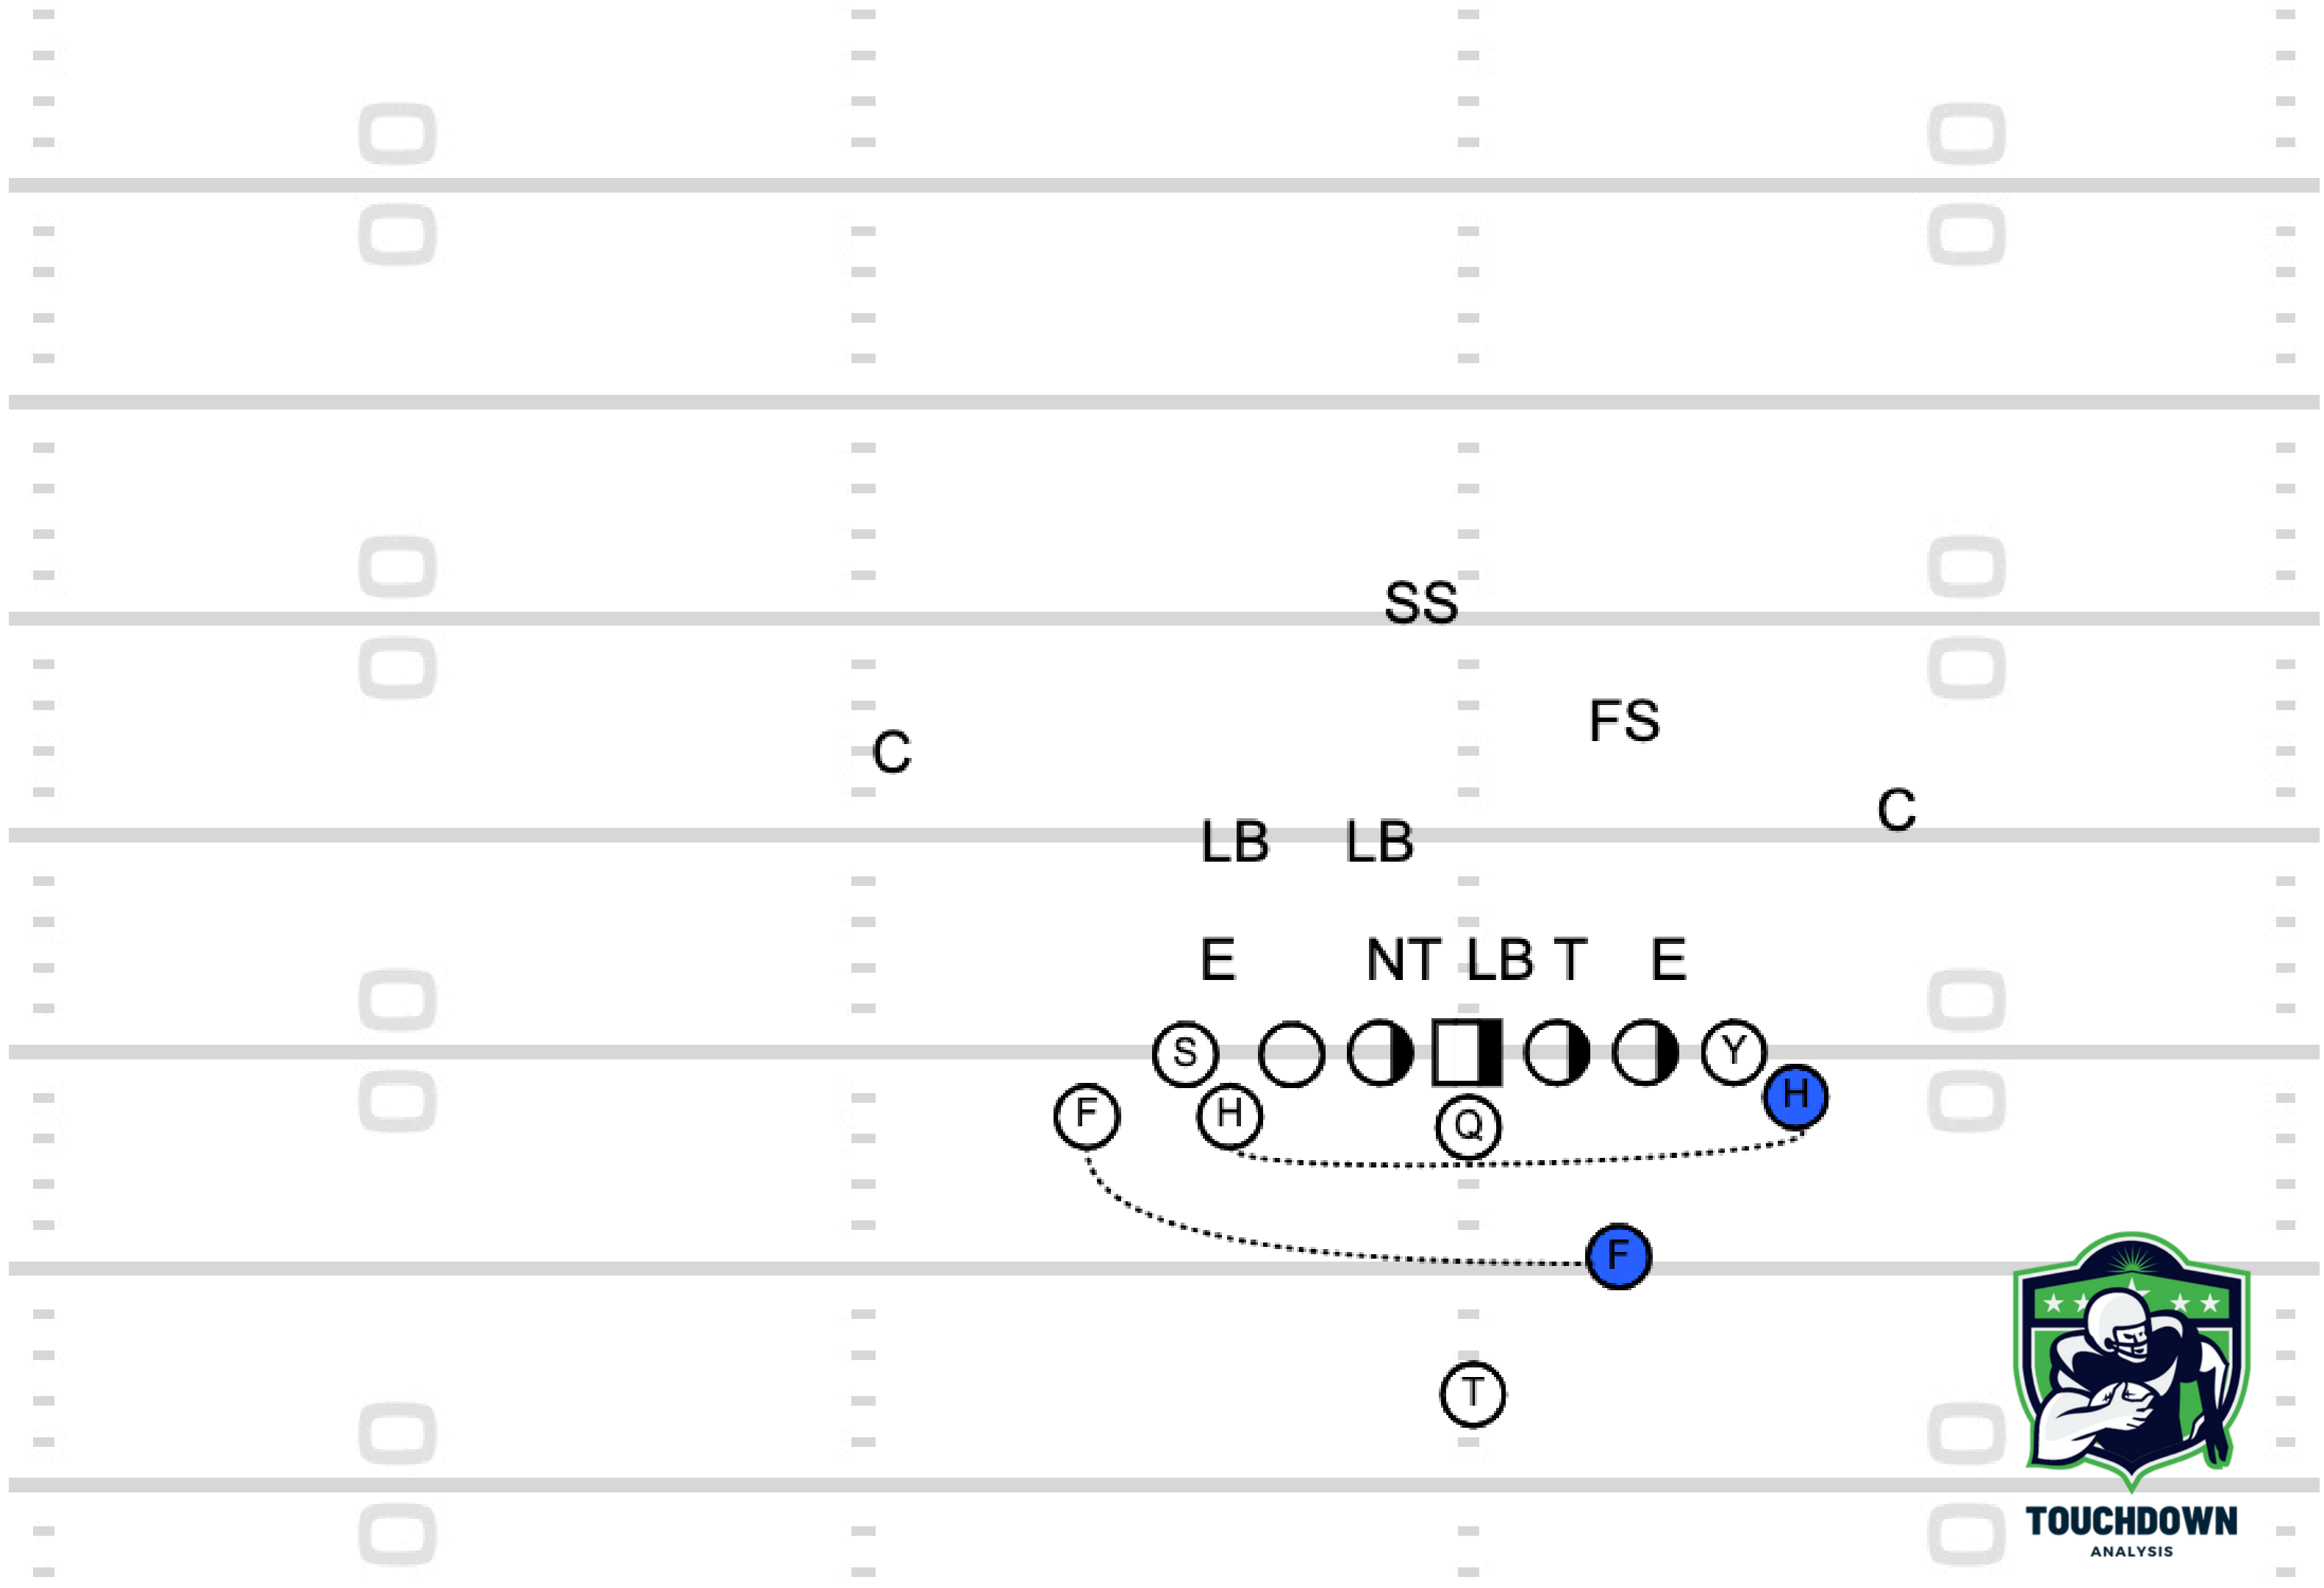

TOUCHDOWN
ANALYSIS