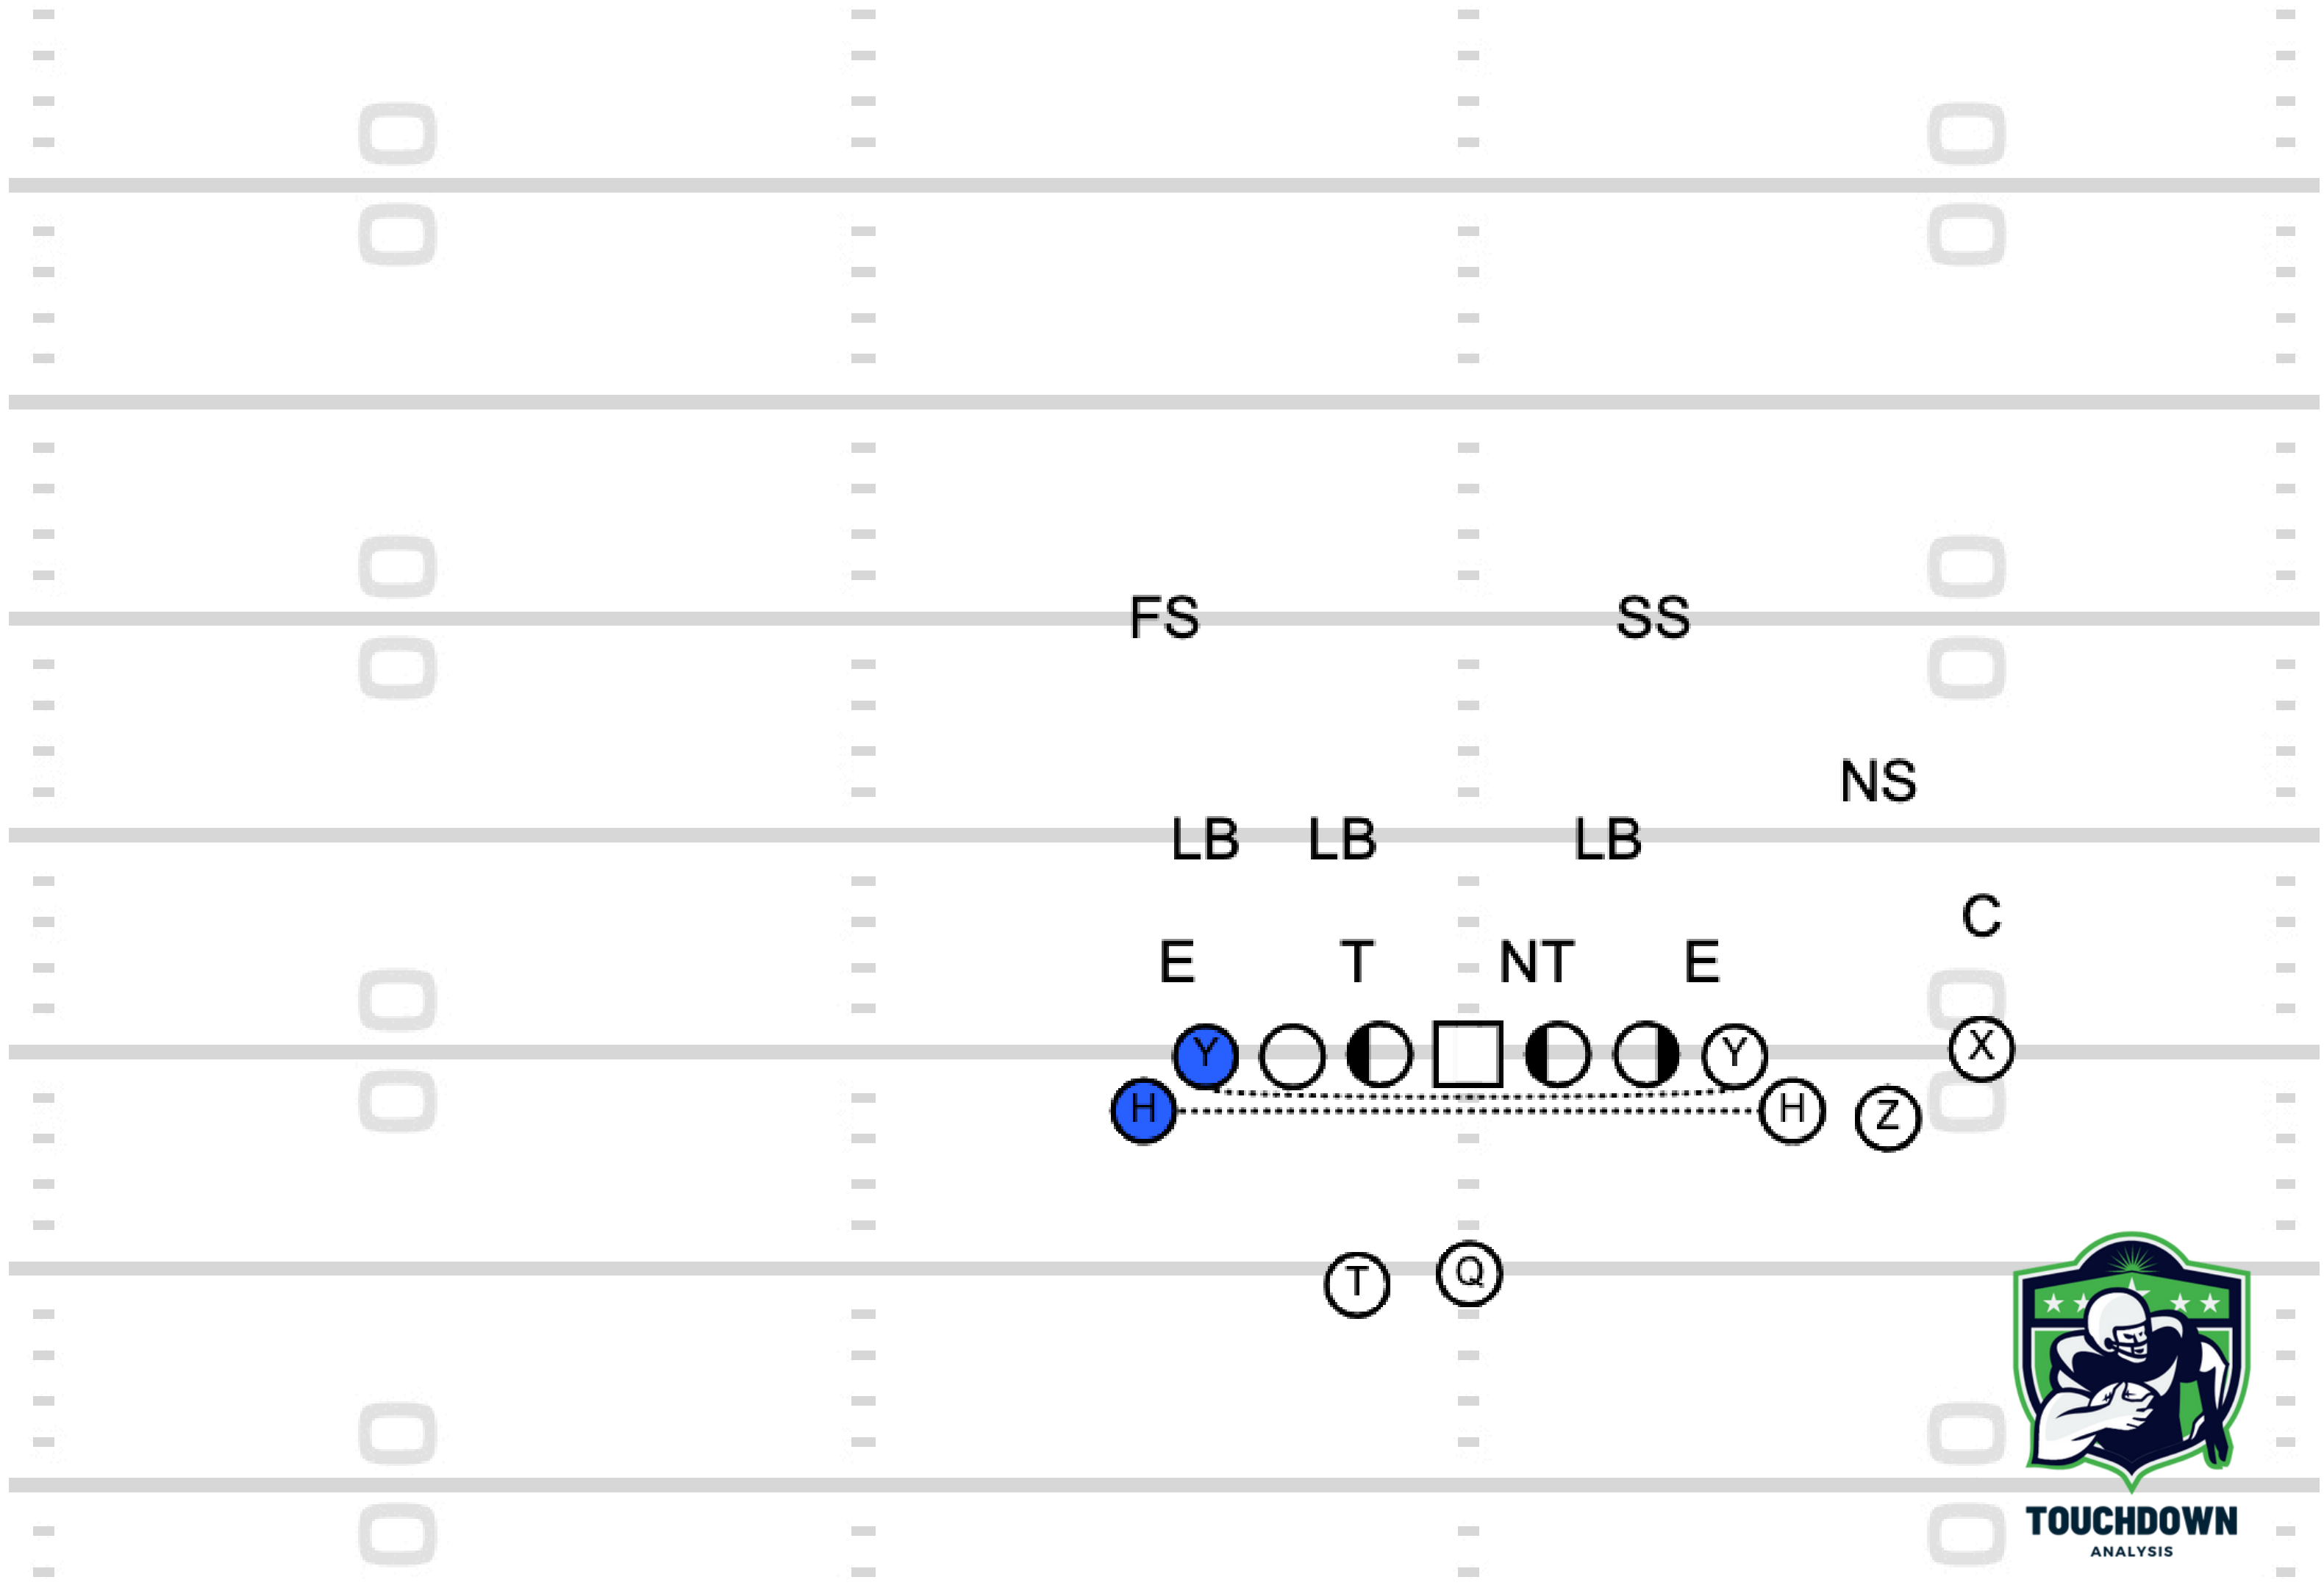

# **Play 14: 2x2 Speed Option Weak**

**TOUCHDOWN**  
ANALYSIS

**TOUCHDOWN**  
ANALYSIS

**Play 15: DBL TE Trade to Wing**  
**Twin Z Jet Sweep**

**TOUCHDOWN**  
ANALYSIS

**TOUCHDOWN**  
ANALYSIS

**TOUCHDOWN**  
ANALYSIS