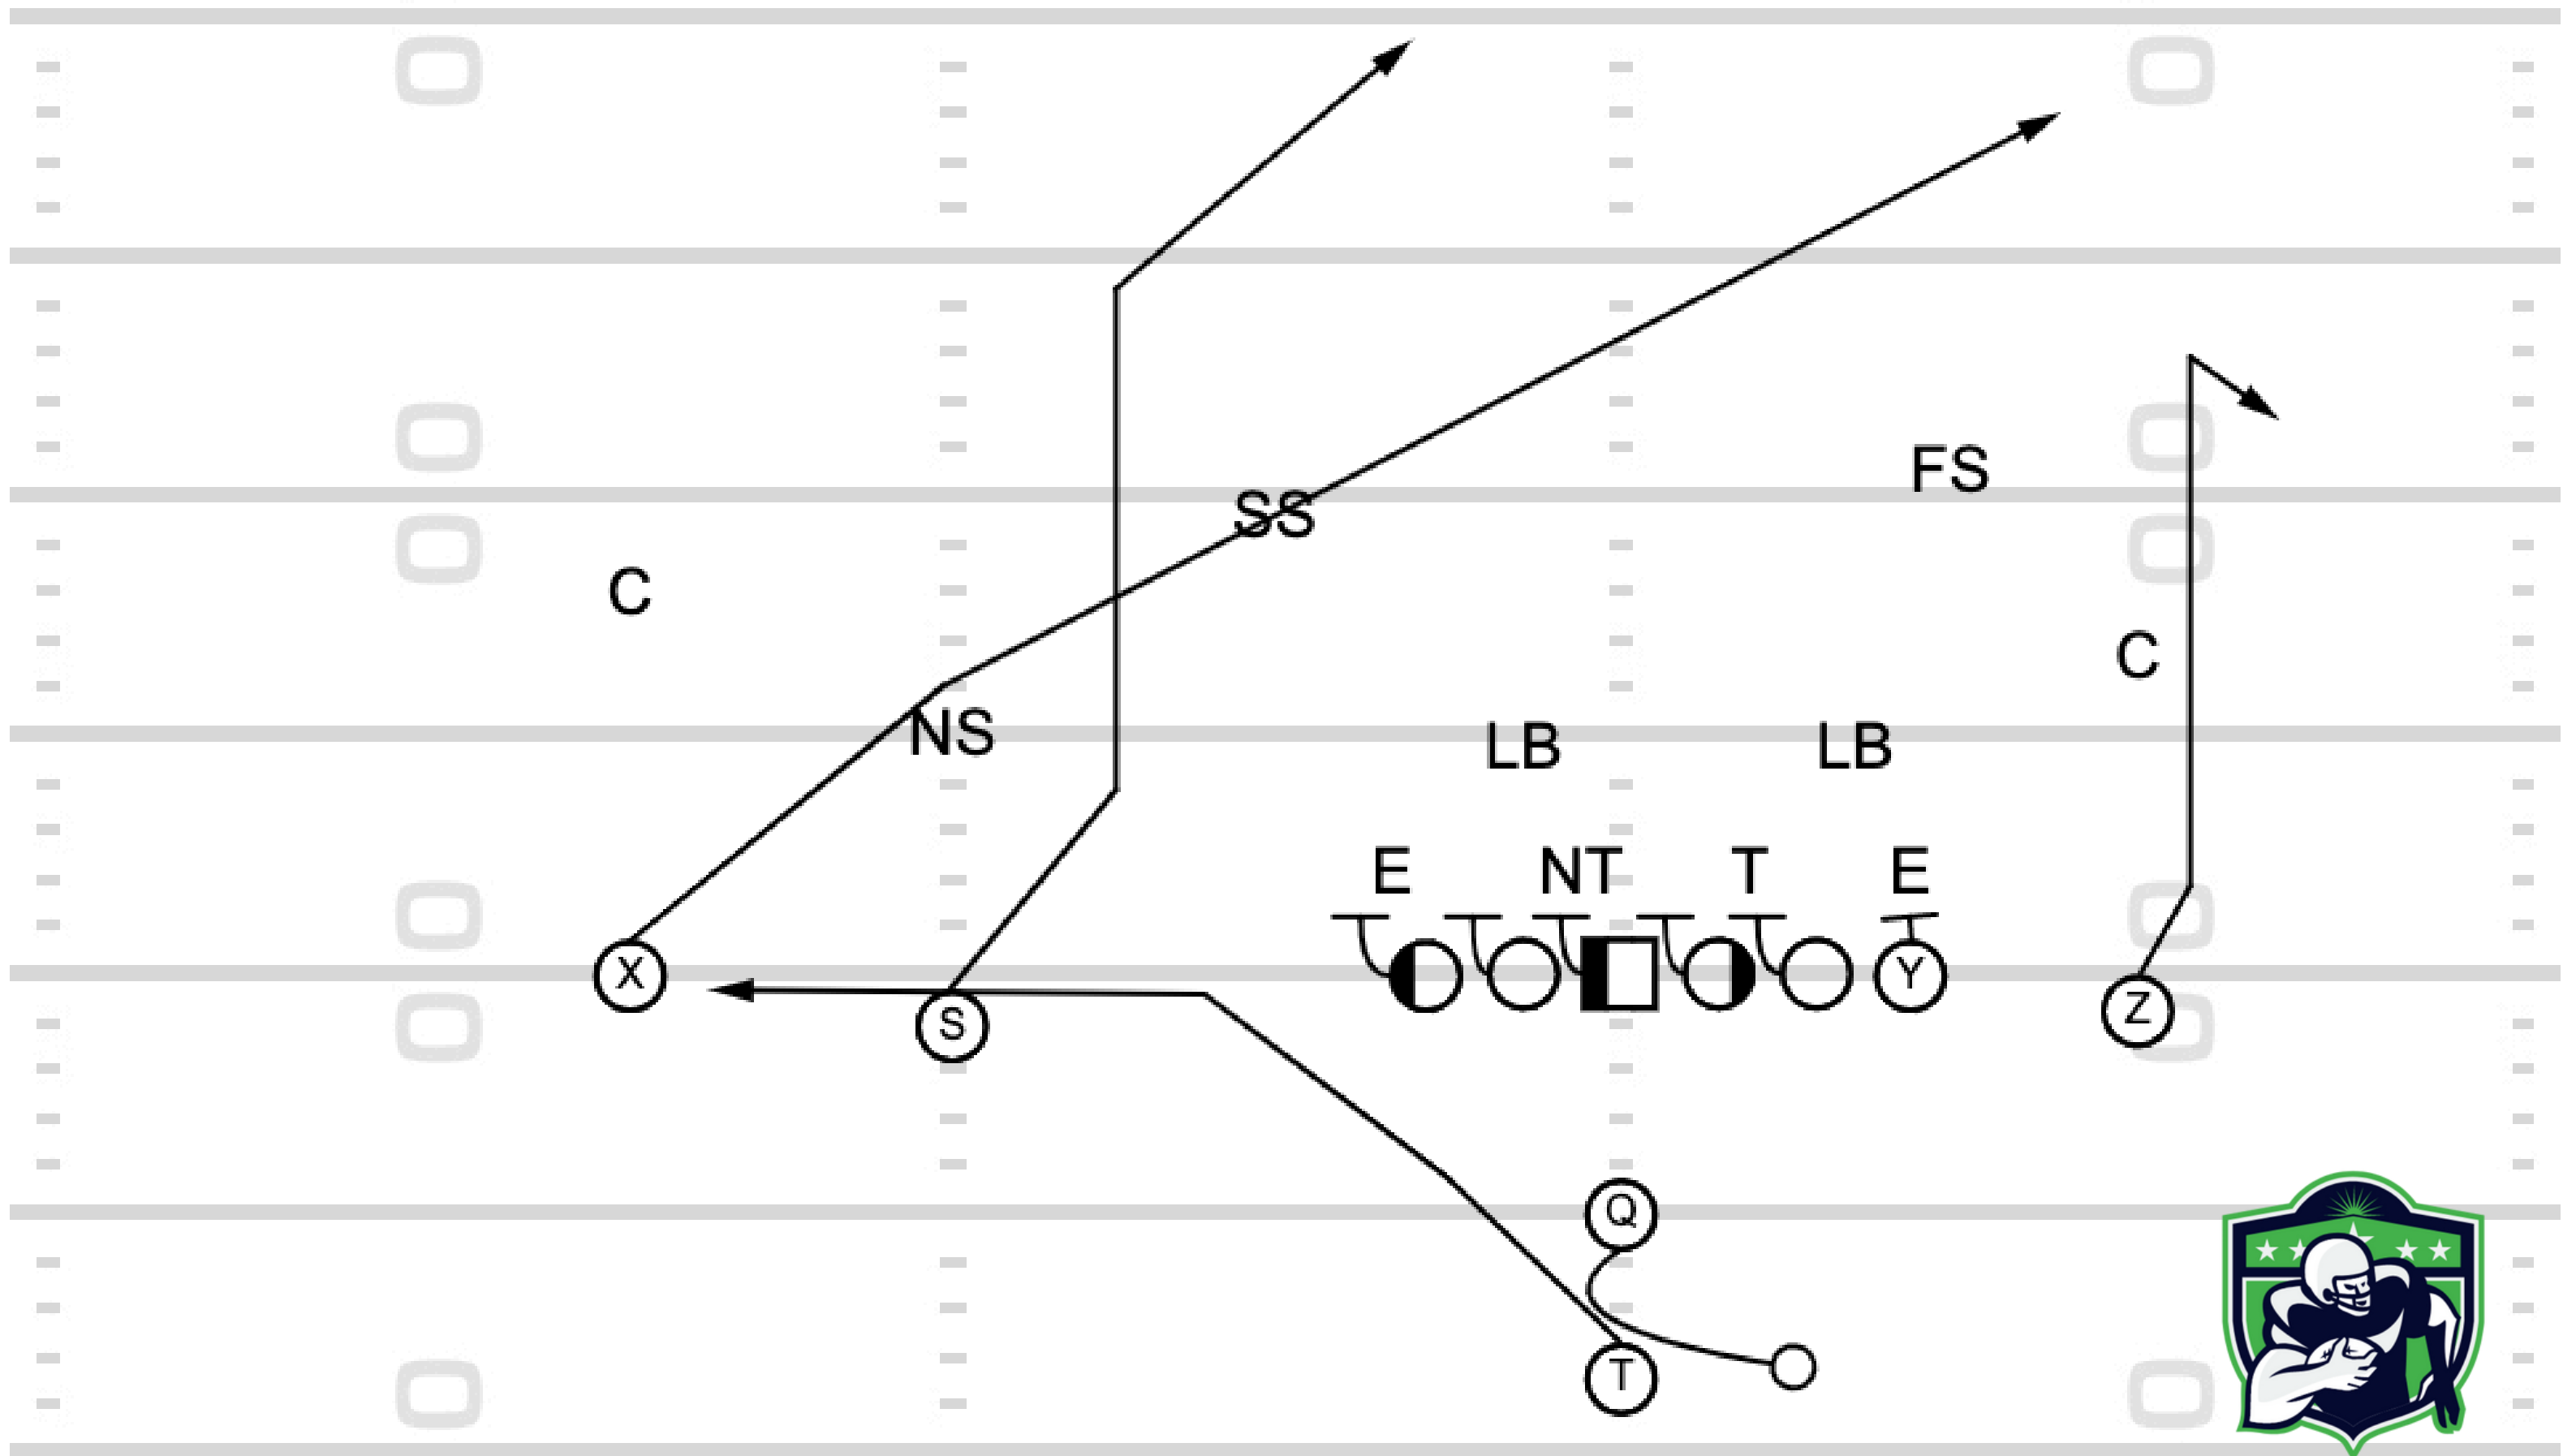

# Play 10: Trio PA Power Pitch Verts Switch

**TOUCHDOWN**  
ANALYSIS

**TOUCHDOWN**  
ANALYSIS

**Play 11: Pistol 2x2 PA Wide Zone Z  
Comeback X Cross S Seam**

**TOUCHDOWN**  
ANALYSIS

**TOUCHDOWN**  
ANALYSIS