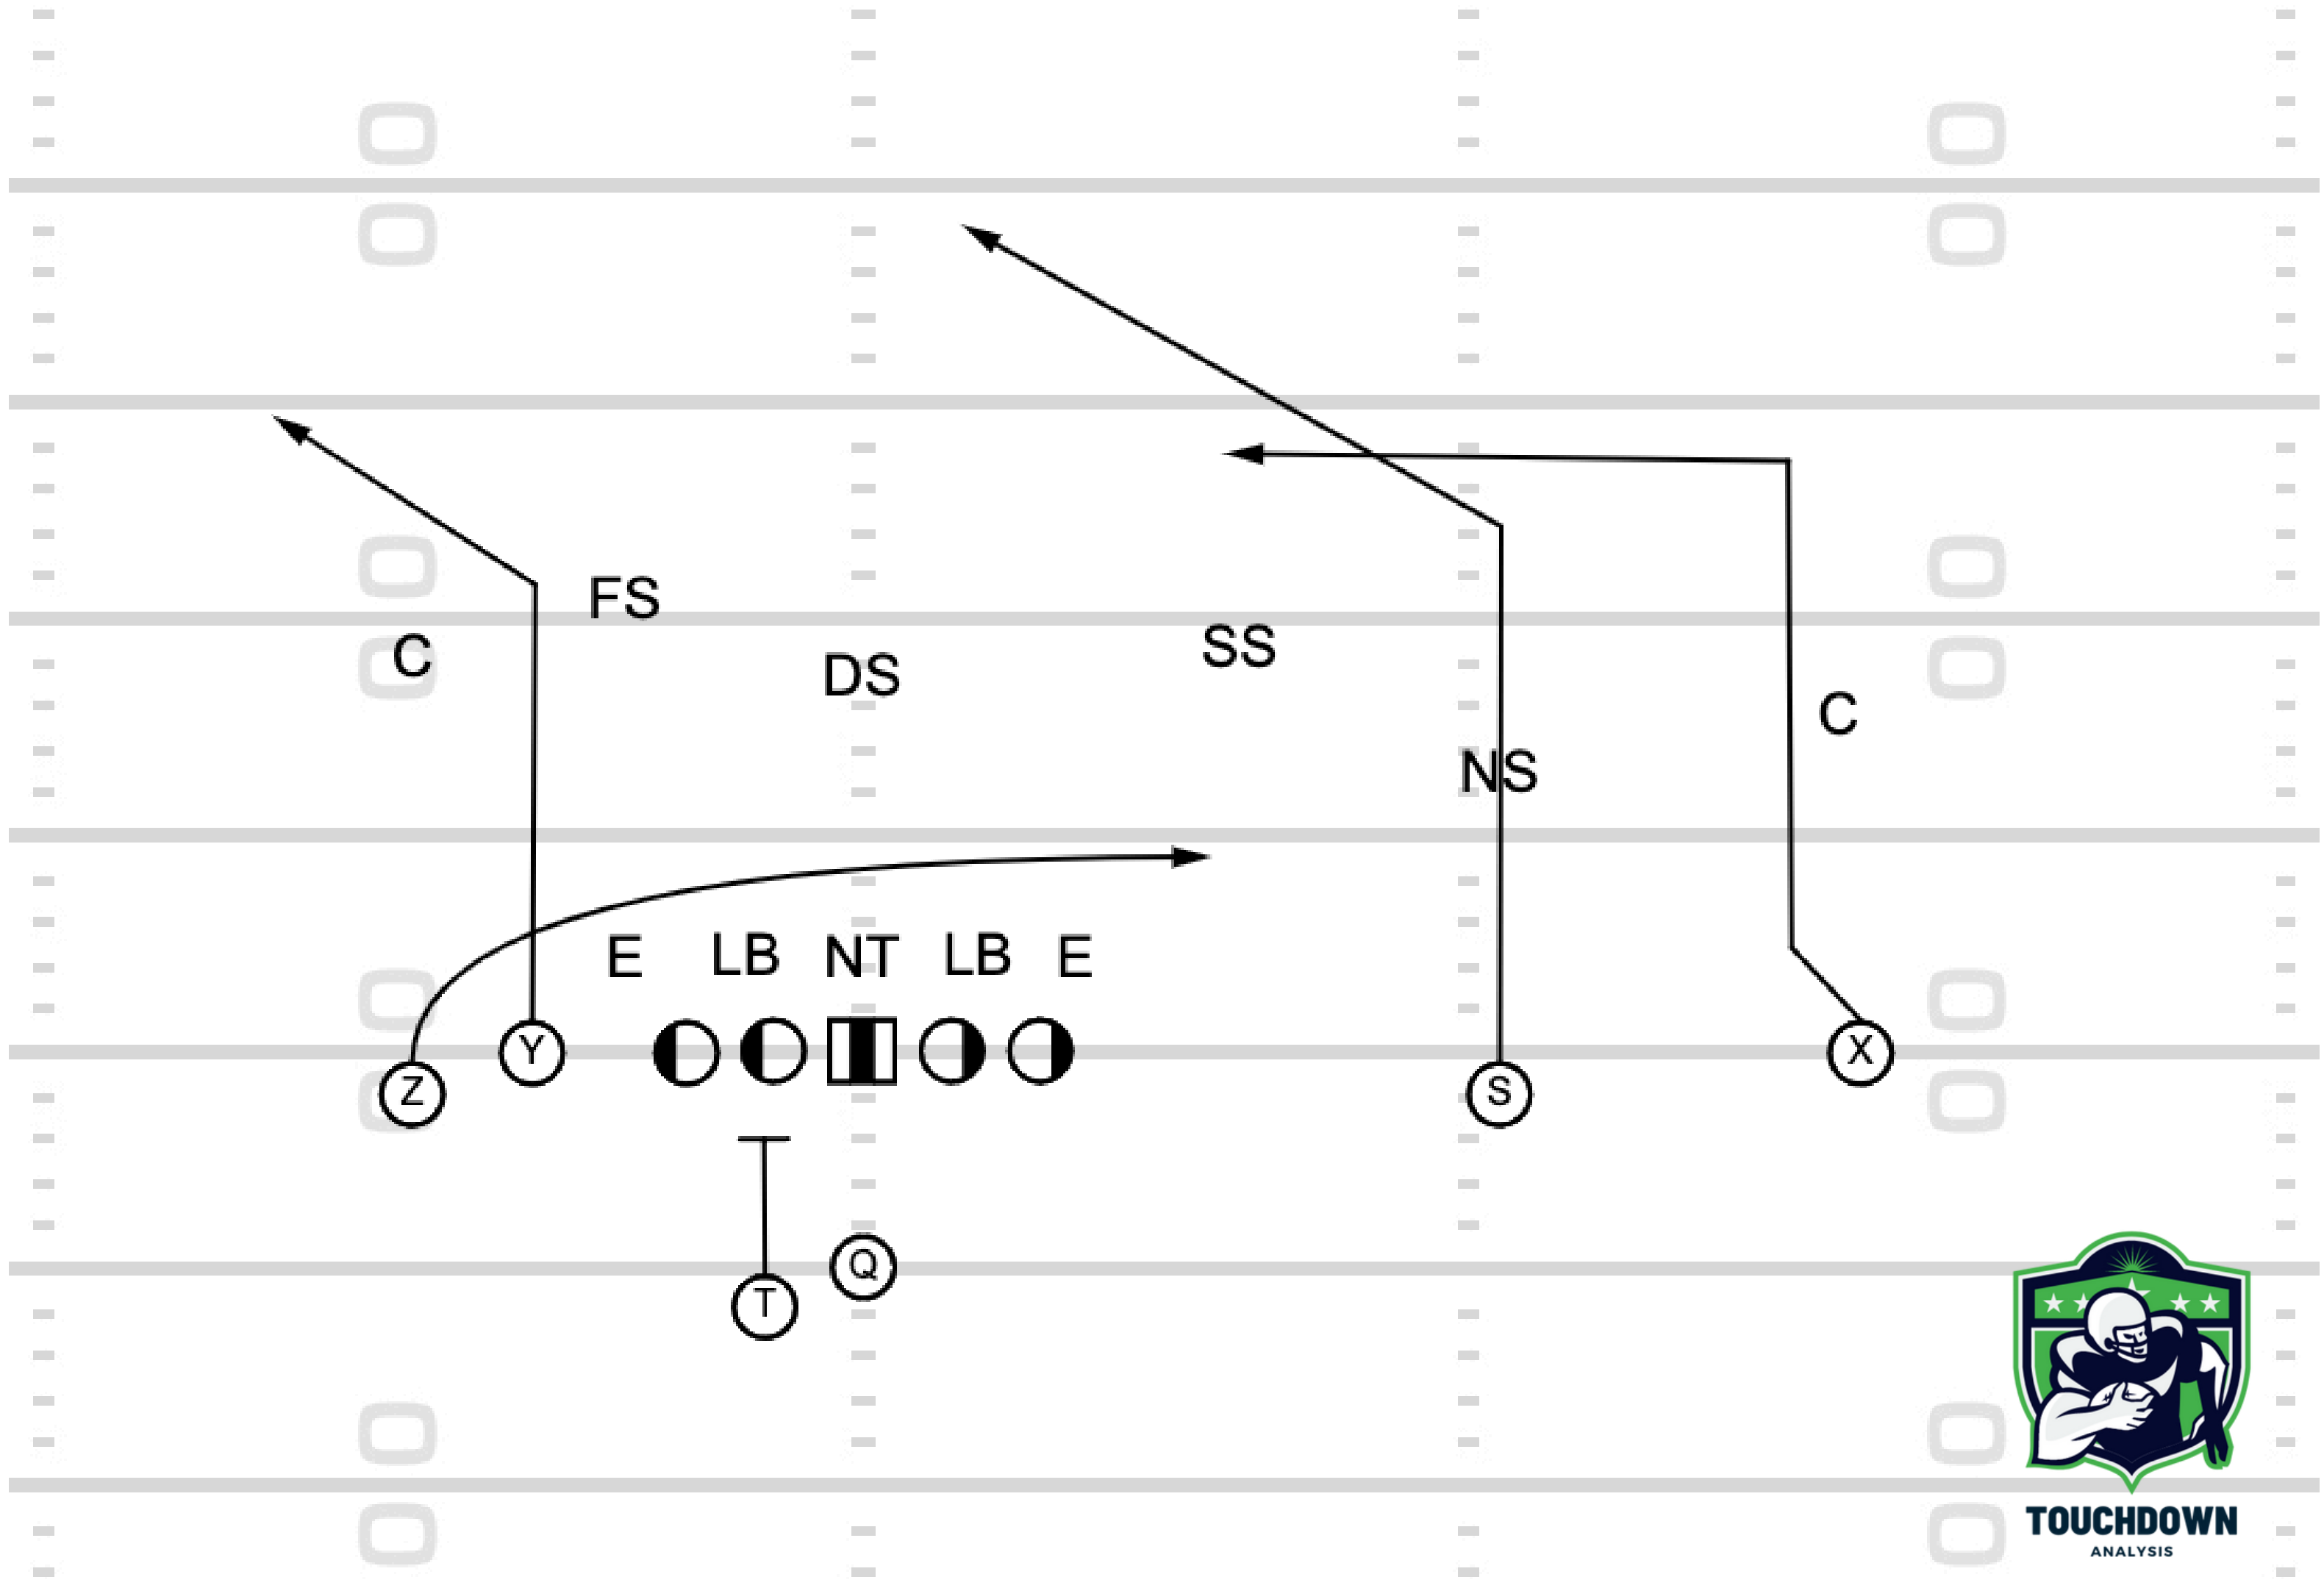

TOUCHDOWN
ANALYSIS