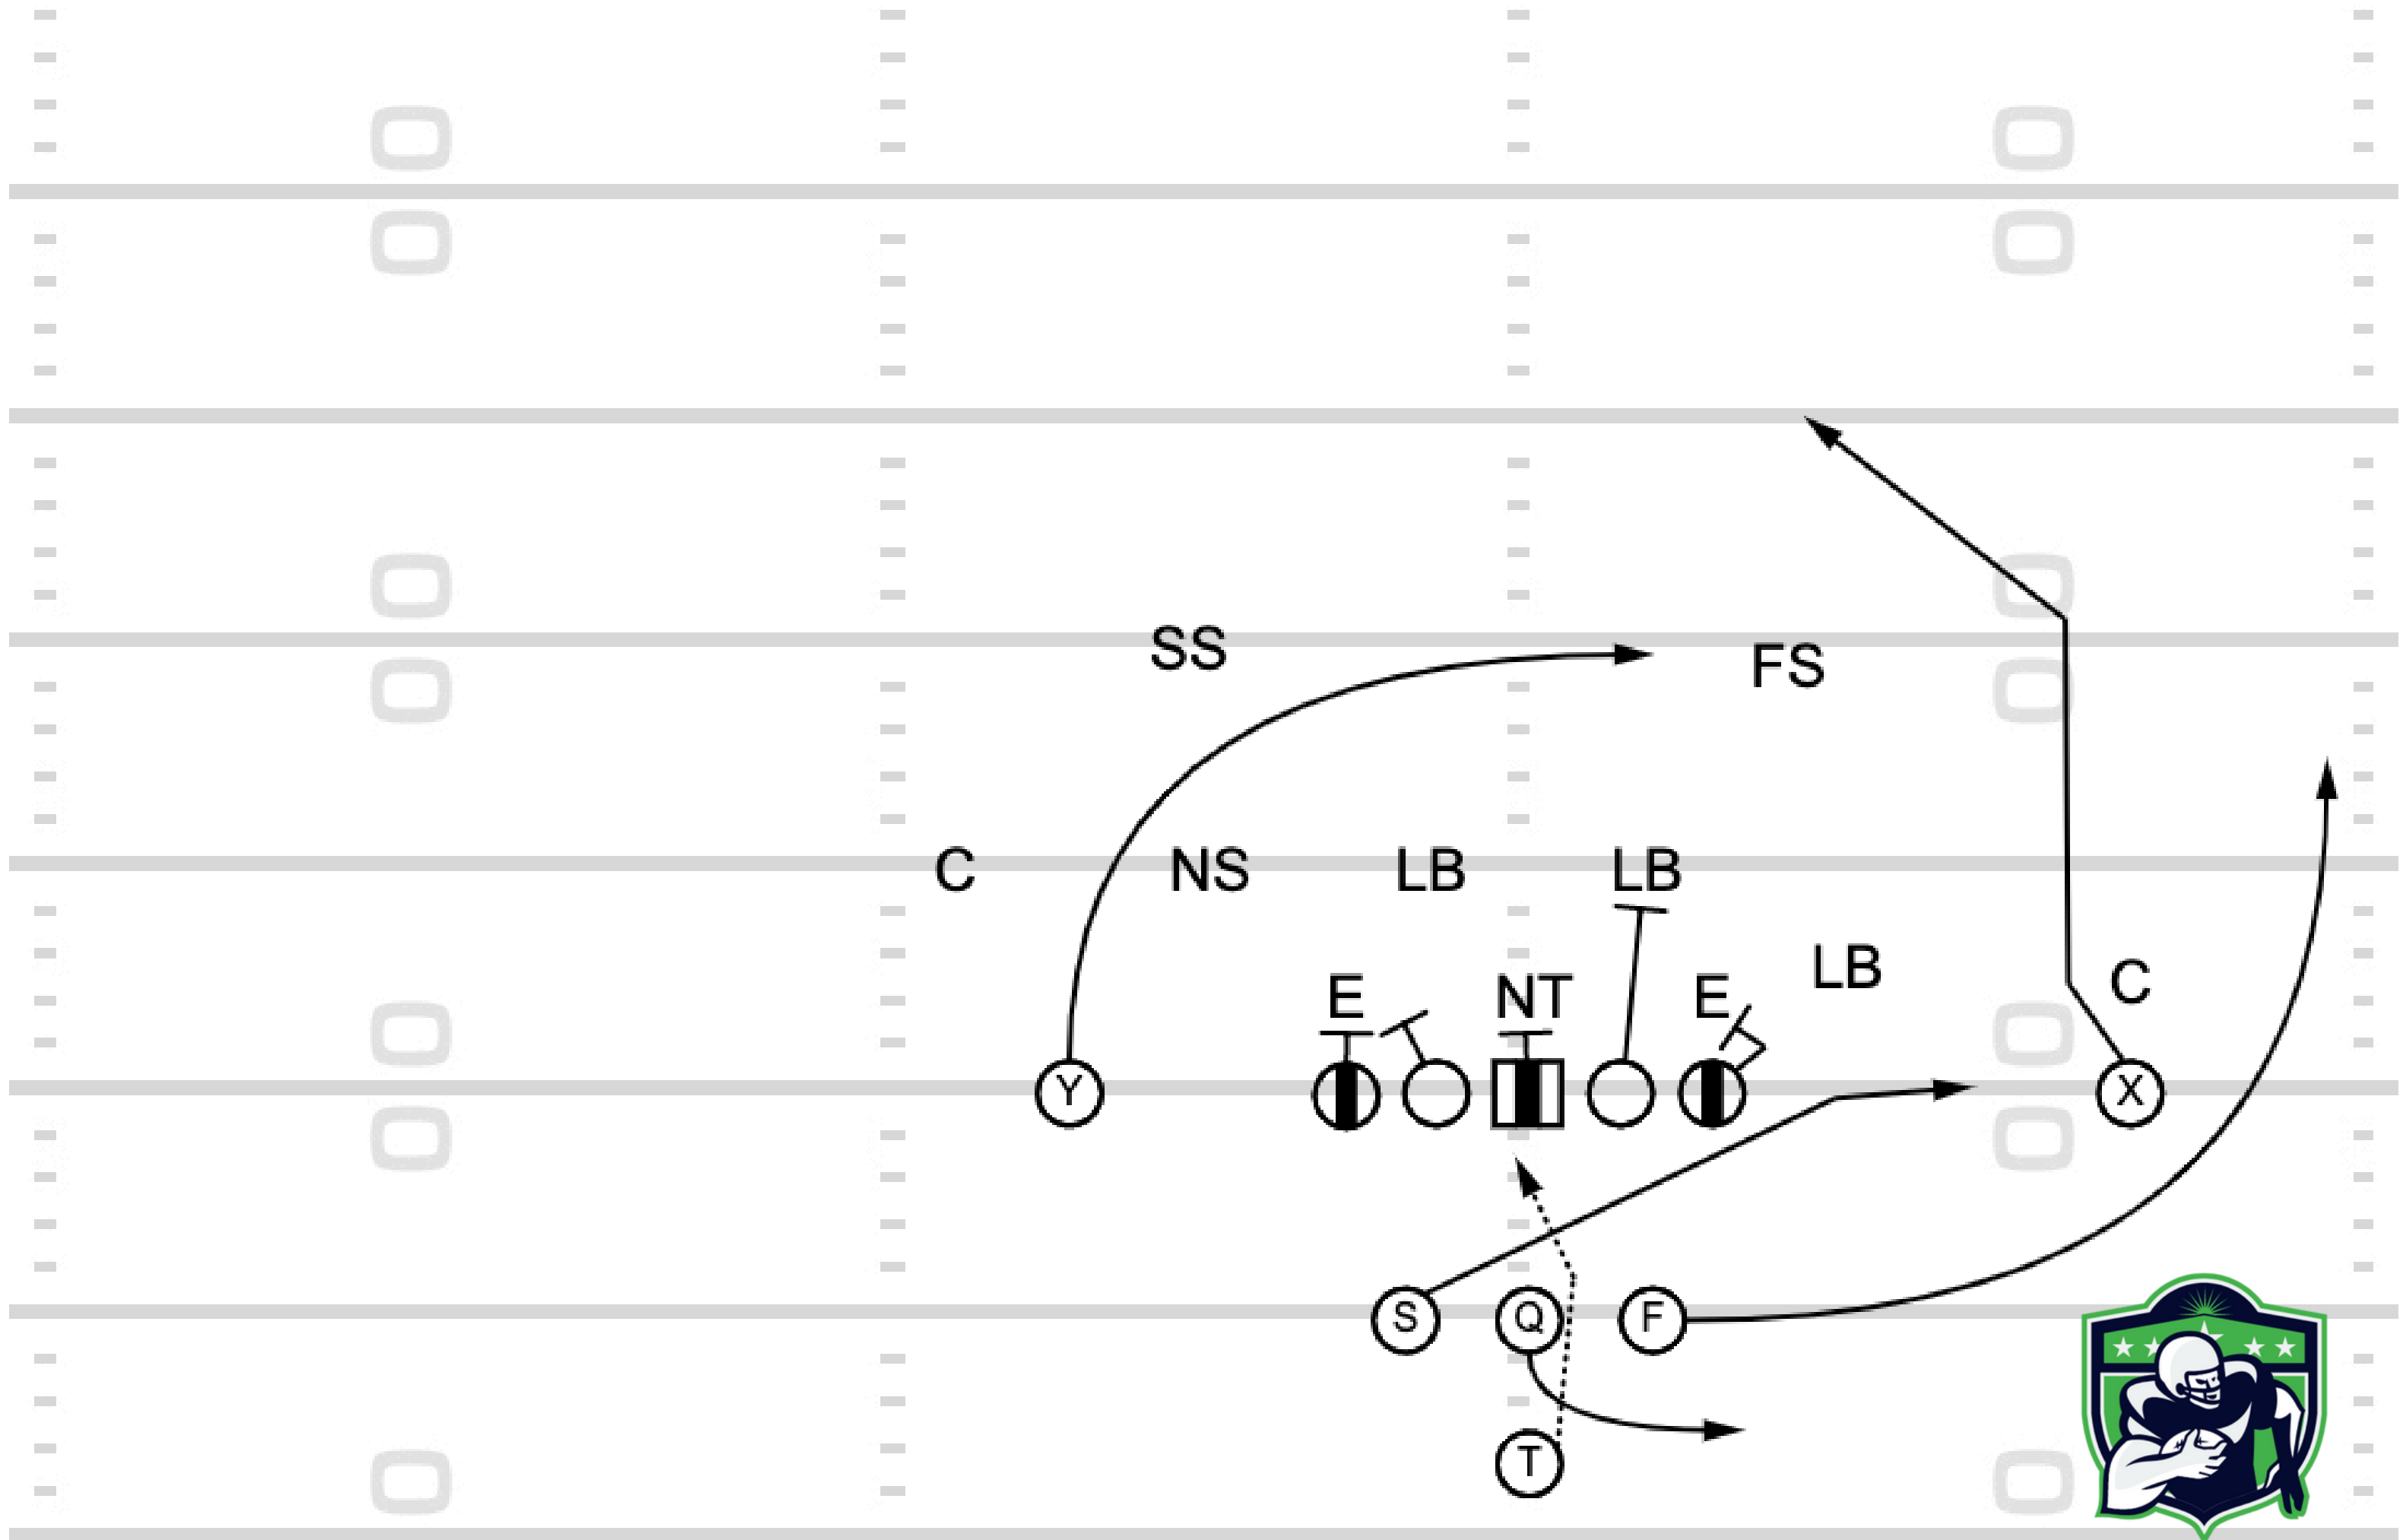

TOUCHDOWN
ANALYSIS