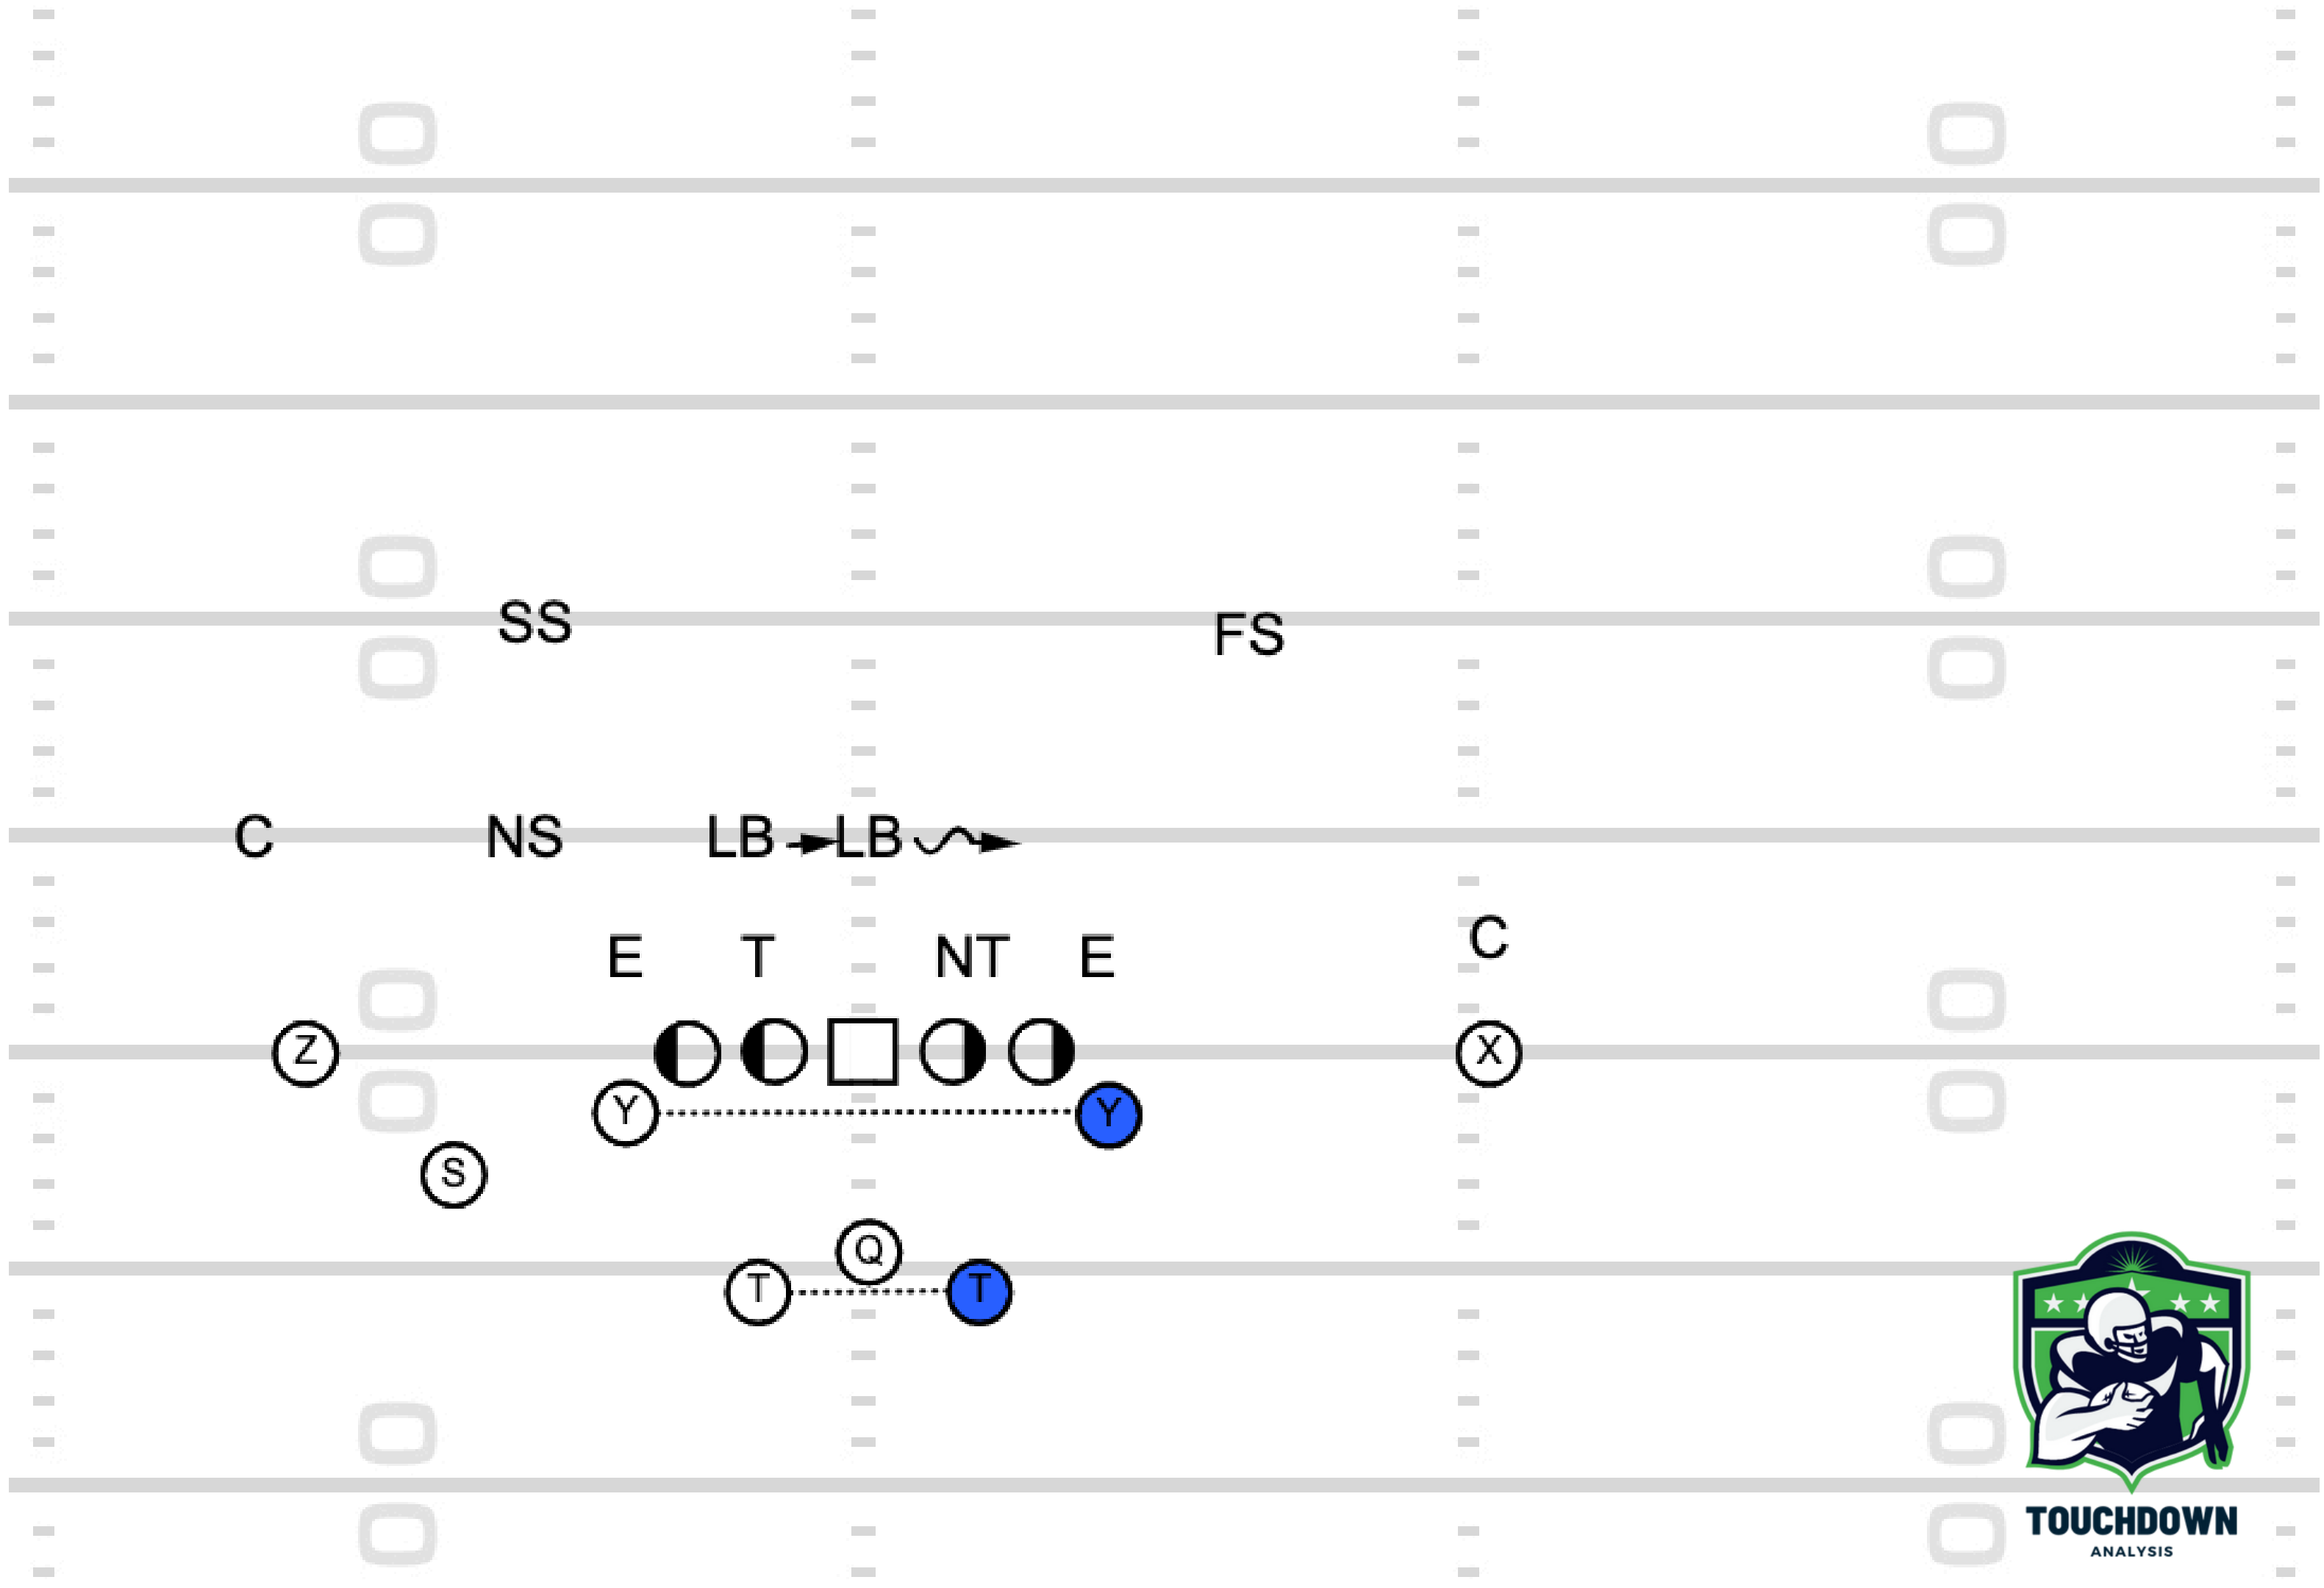

# Play 14: Slot Orbit Flat PA Z Dig

**TOUCHDOWN**  
ANALYSIS

**TOUCHDOWN**  
ANALYSIS

**TOUCHDOWN**  
ANALYSIS