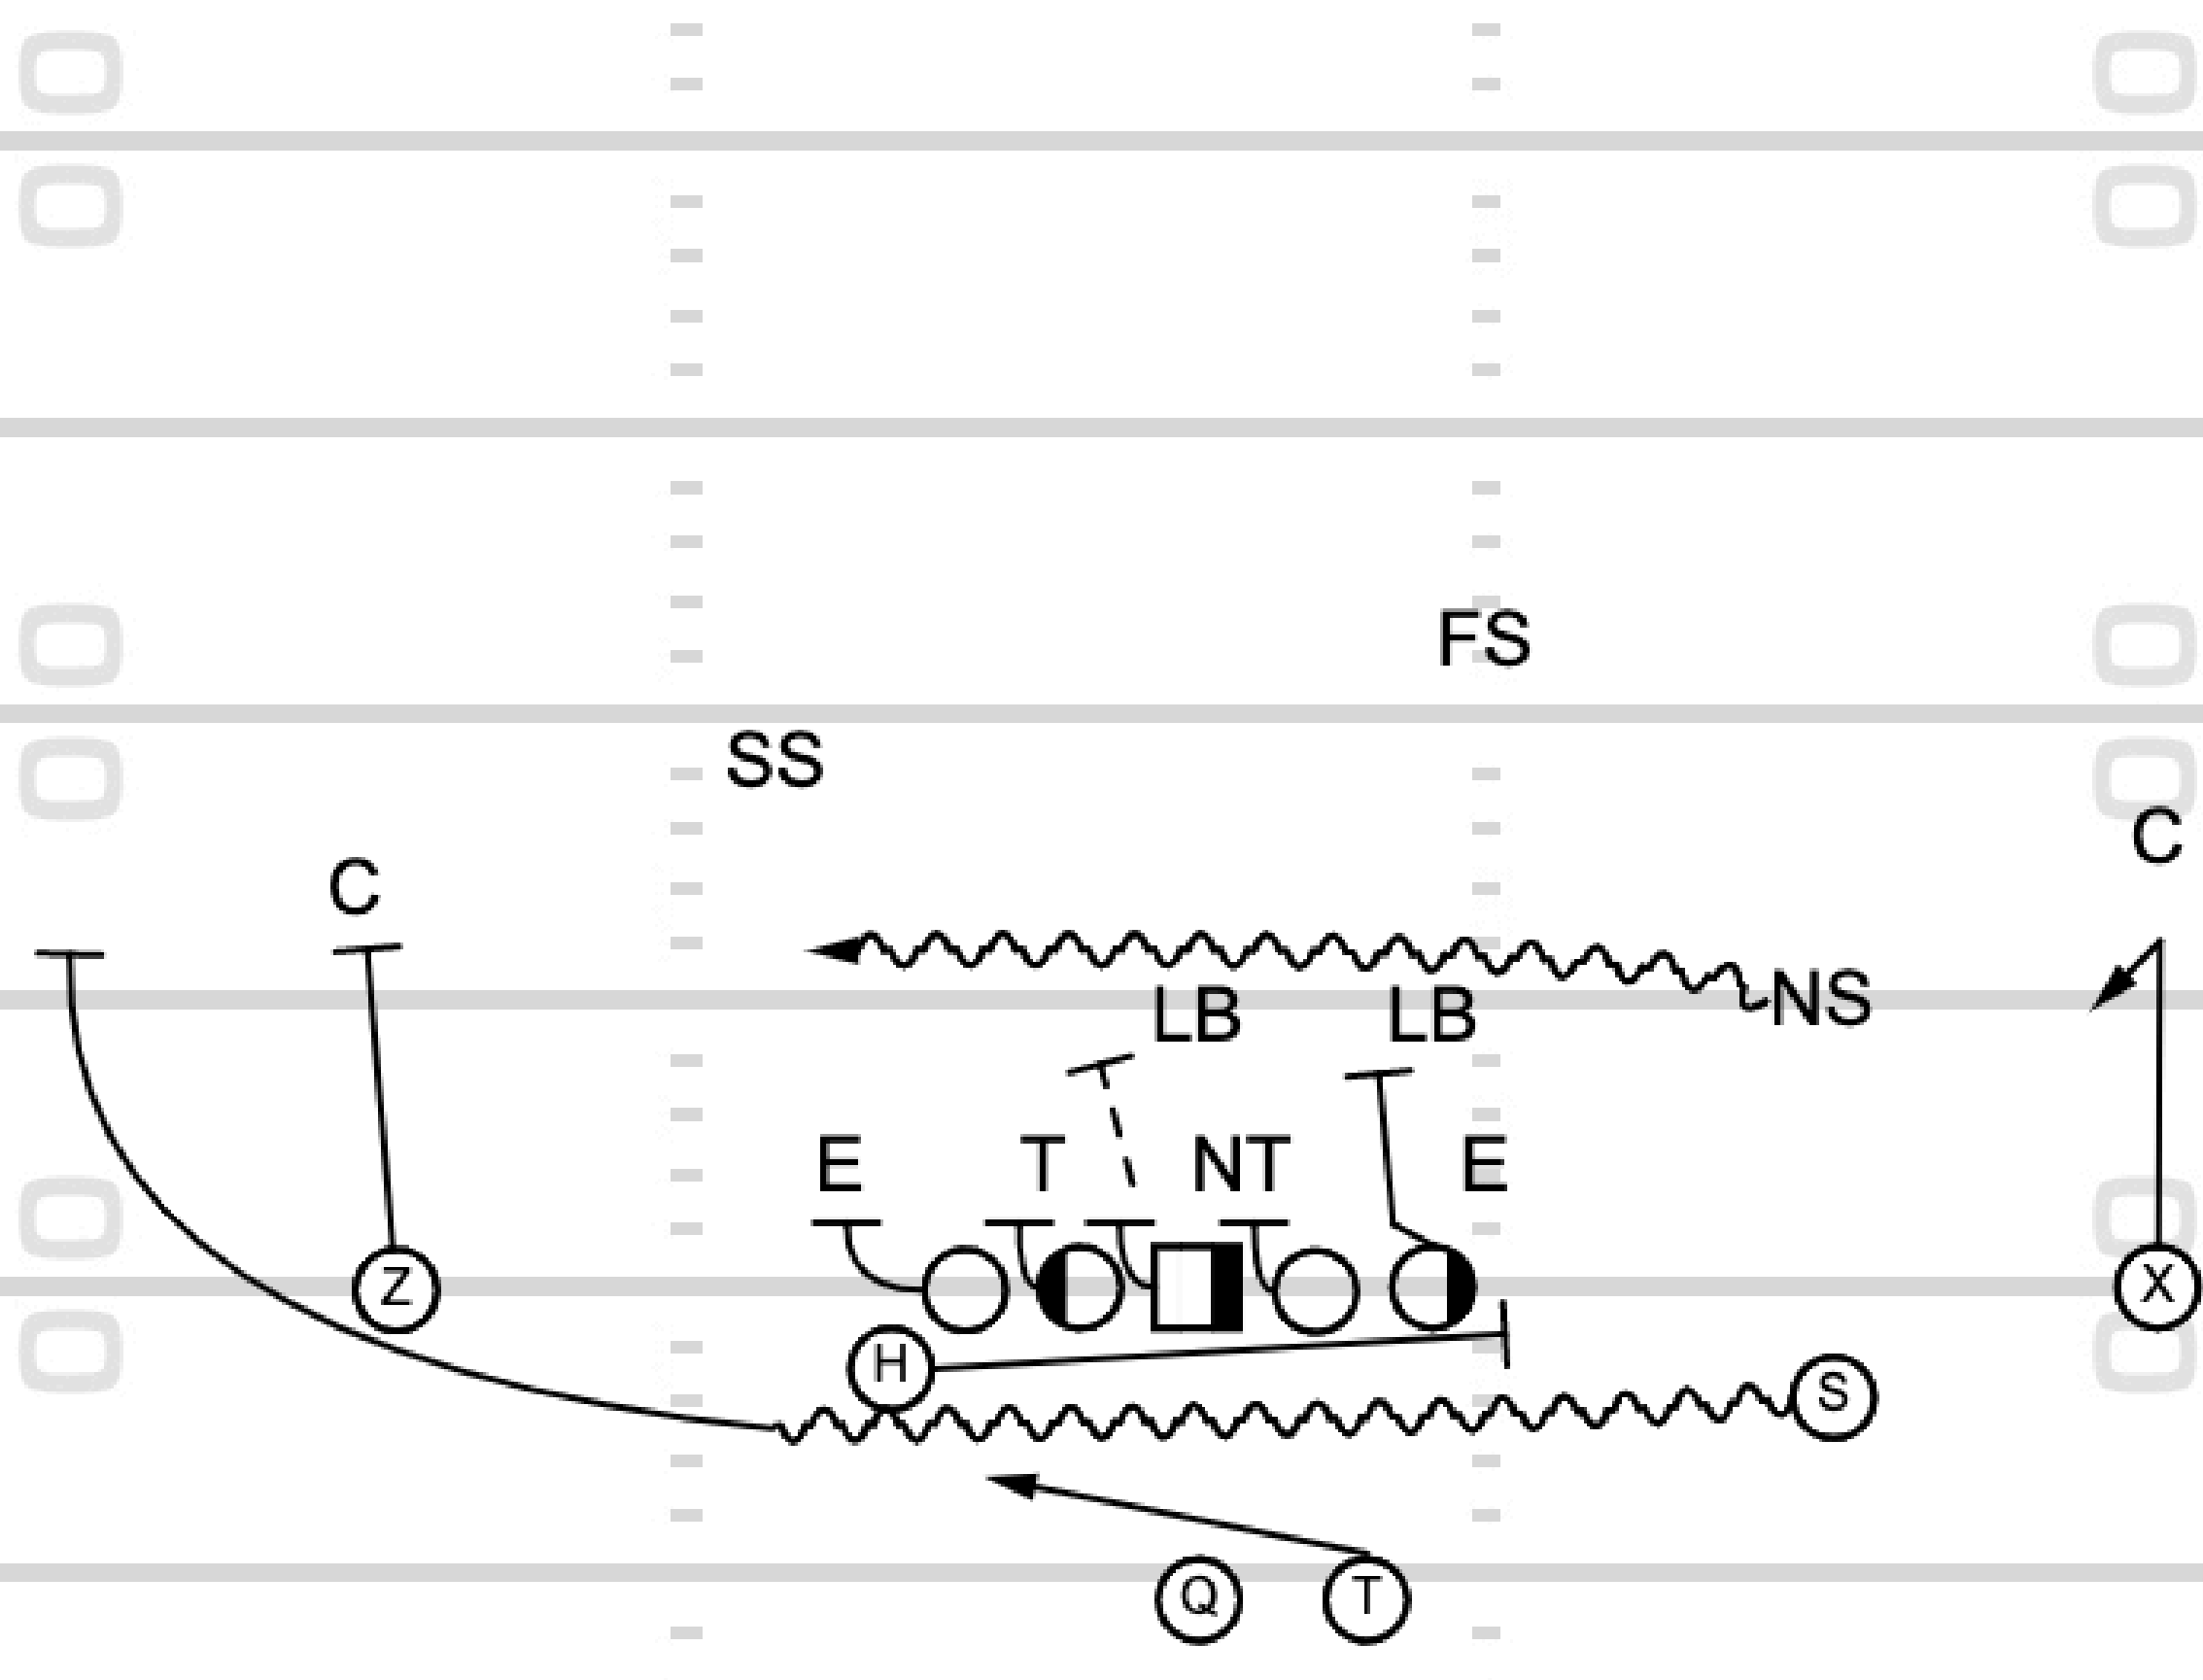

TOUCHDOWN
ANALYSIS