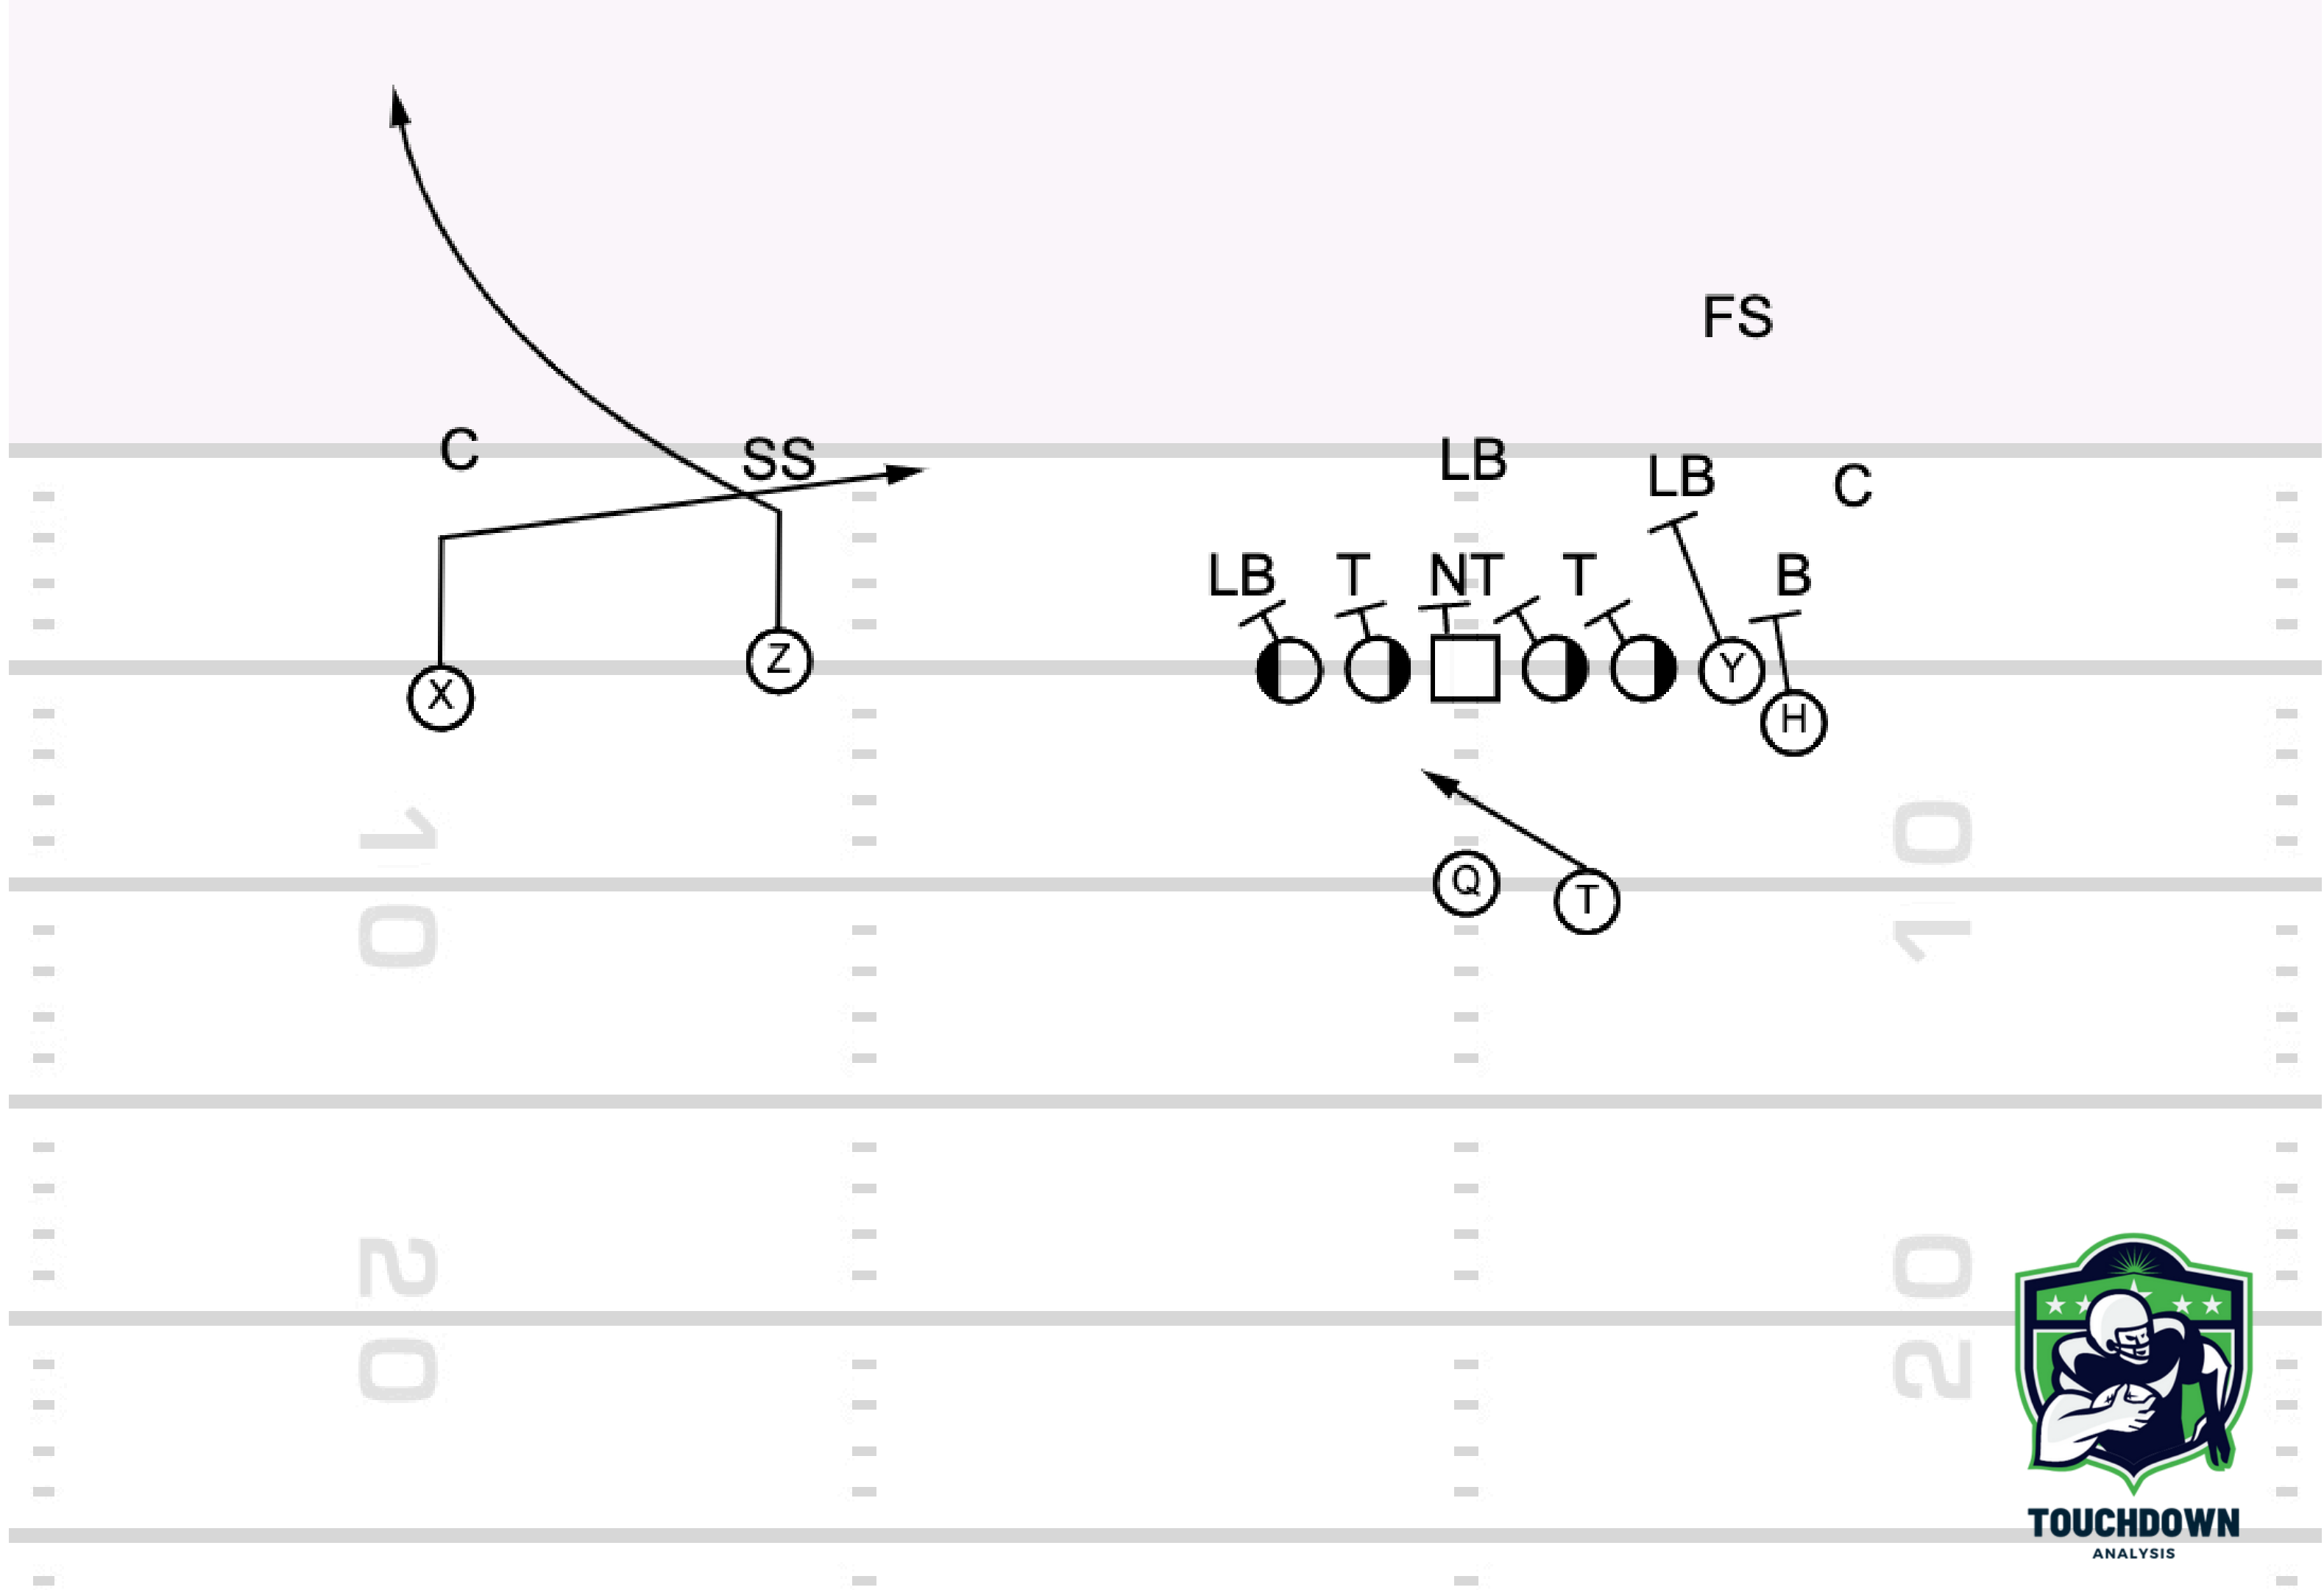

# **Play 2: X Slant Z Corner Inside Zone Weak RPO**

**TOUCHDOWN**  
ANALYSIS