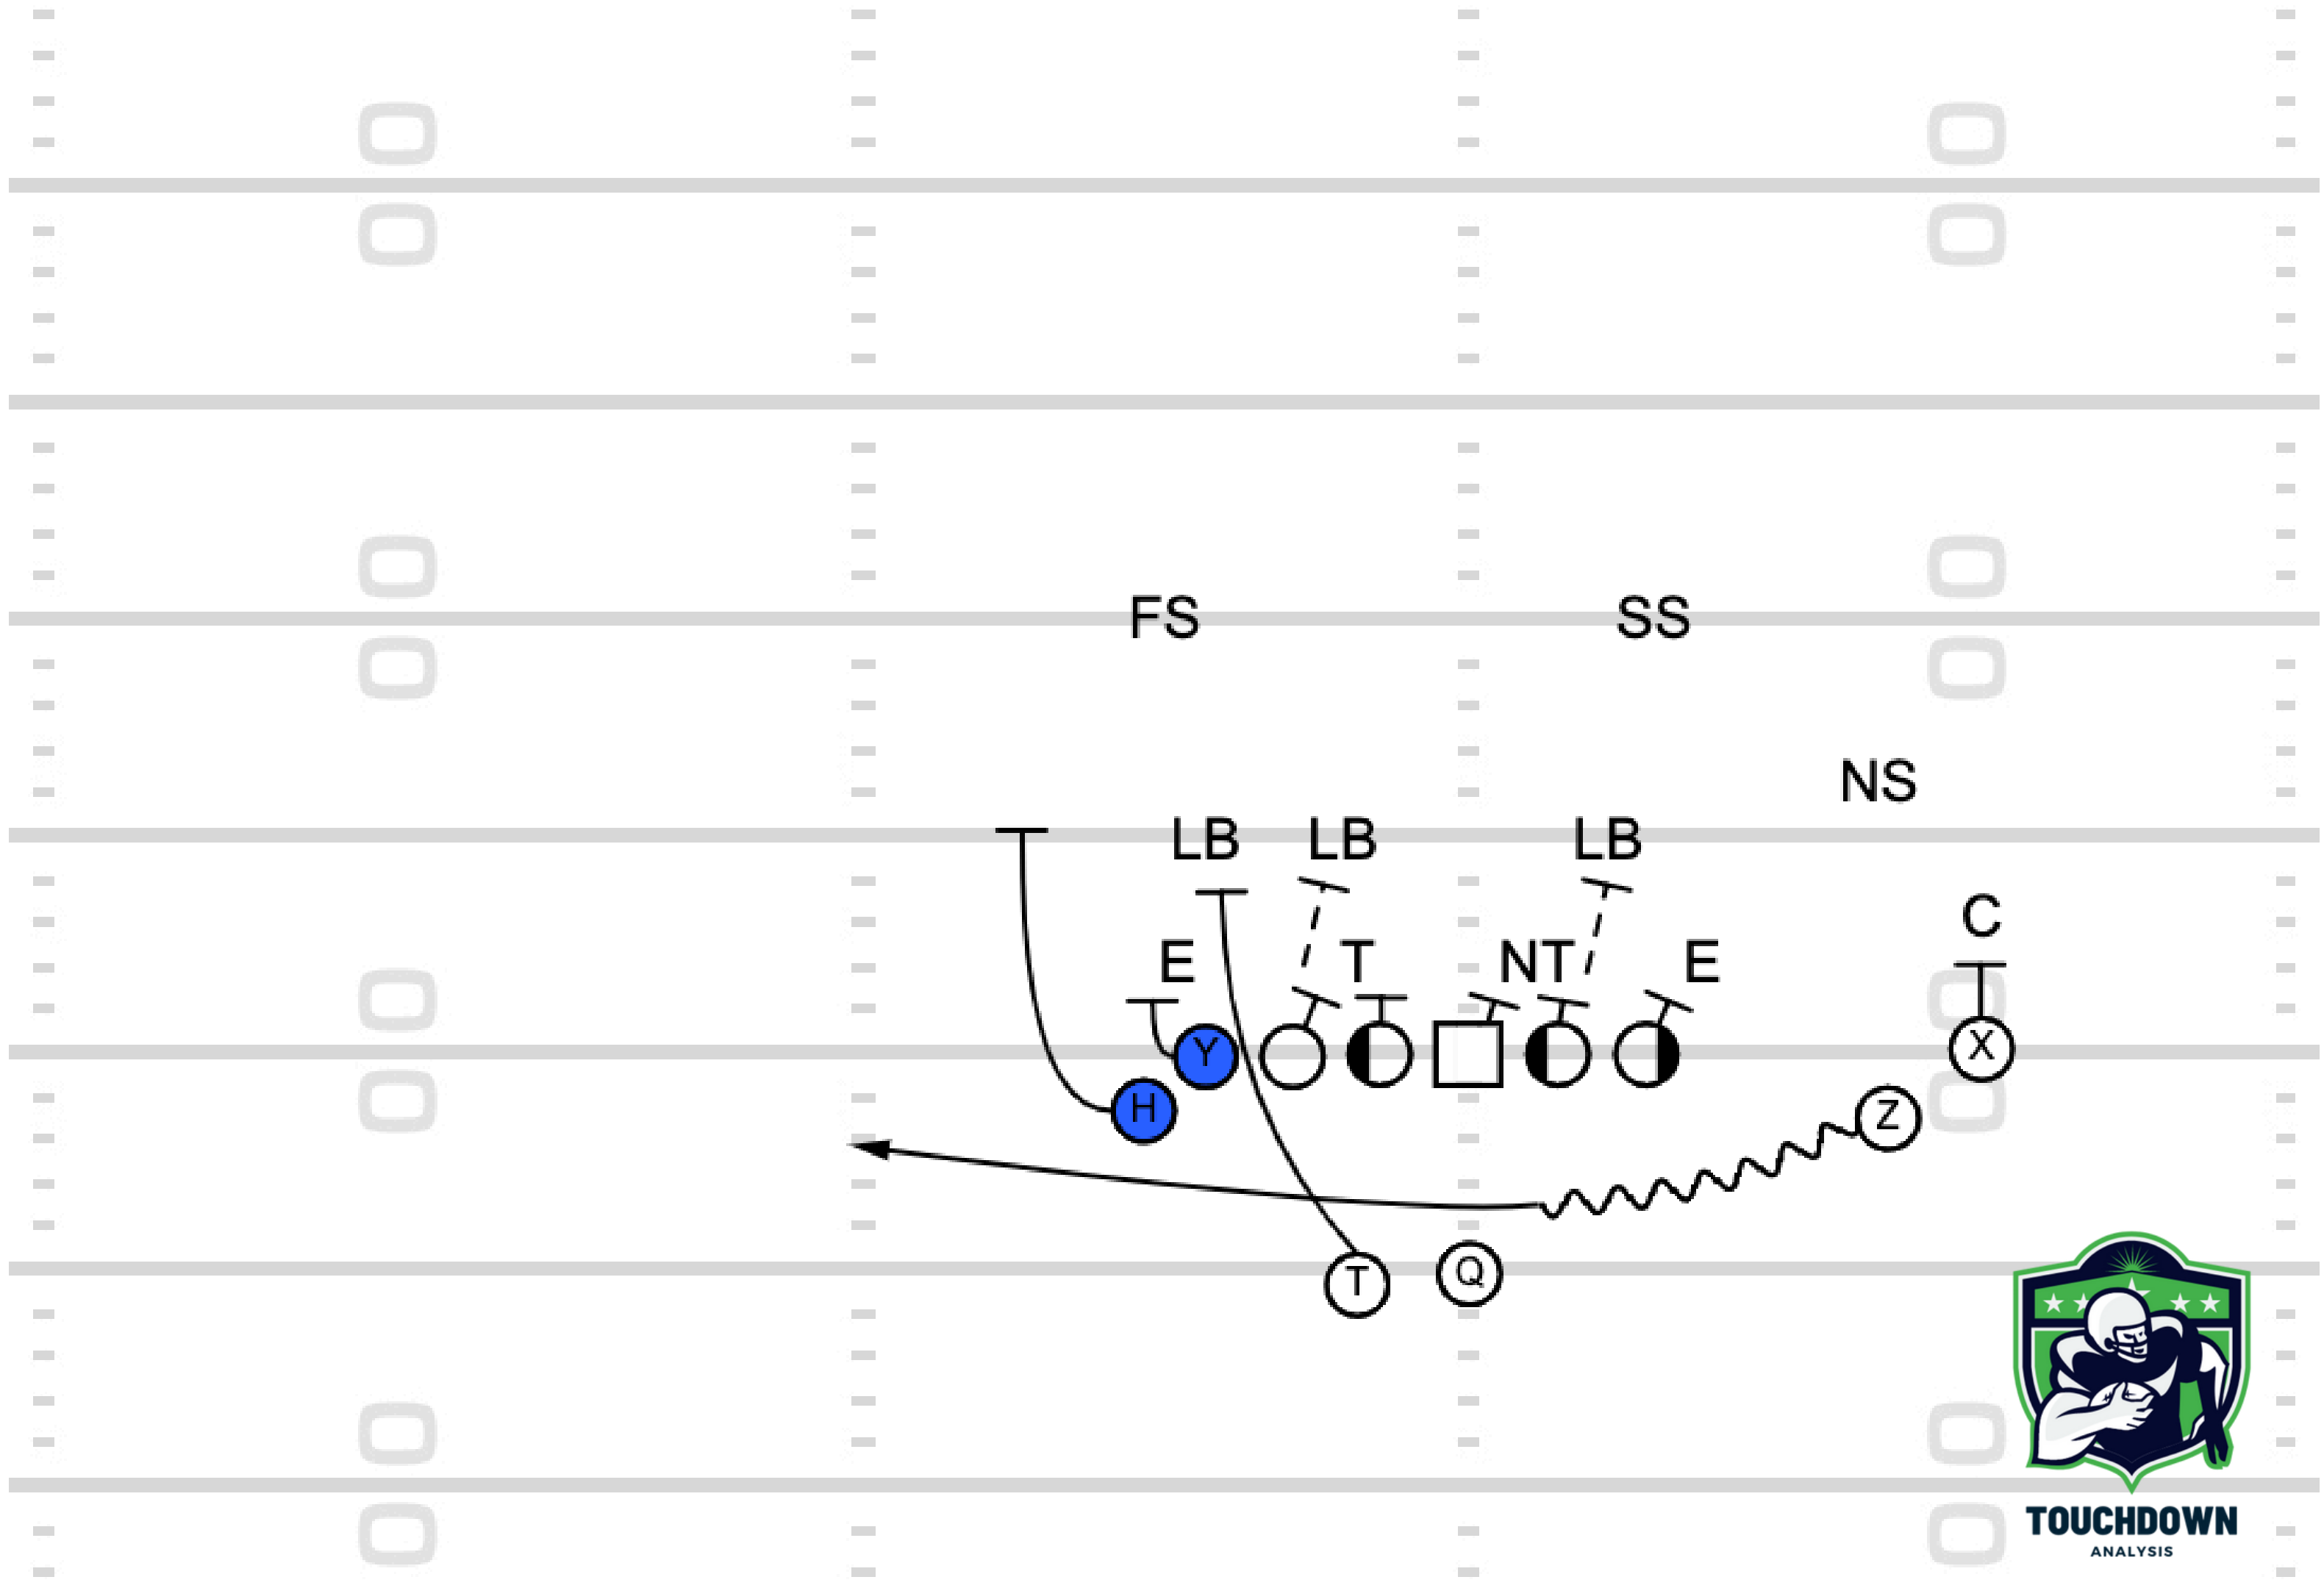

# **Play 14: 2x2 Speed Option Weak**

**TOUCHDOWN**  
ANALYSIS

**TOUCHDOWN**  
ANALYSIS

**Play 15: DBL TE Trade to Wing**  
**Twin Z Jet Sweep**

**TOUCHDOWN**  
ANALYSIS

**TOUCHDOWN**  
ANALYSIS

**TOUCHDOWN**  
ANALYSIS