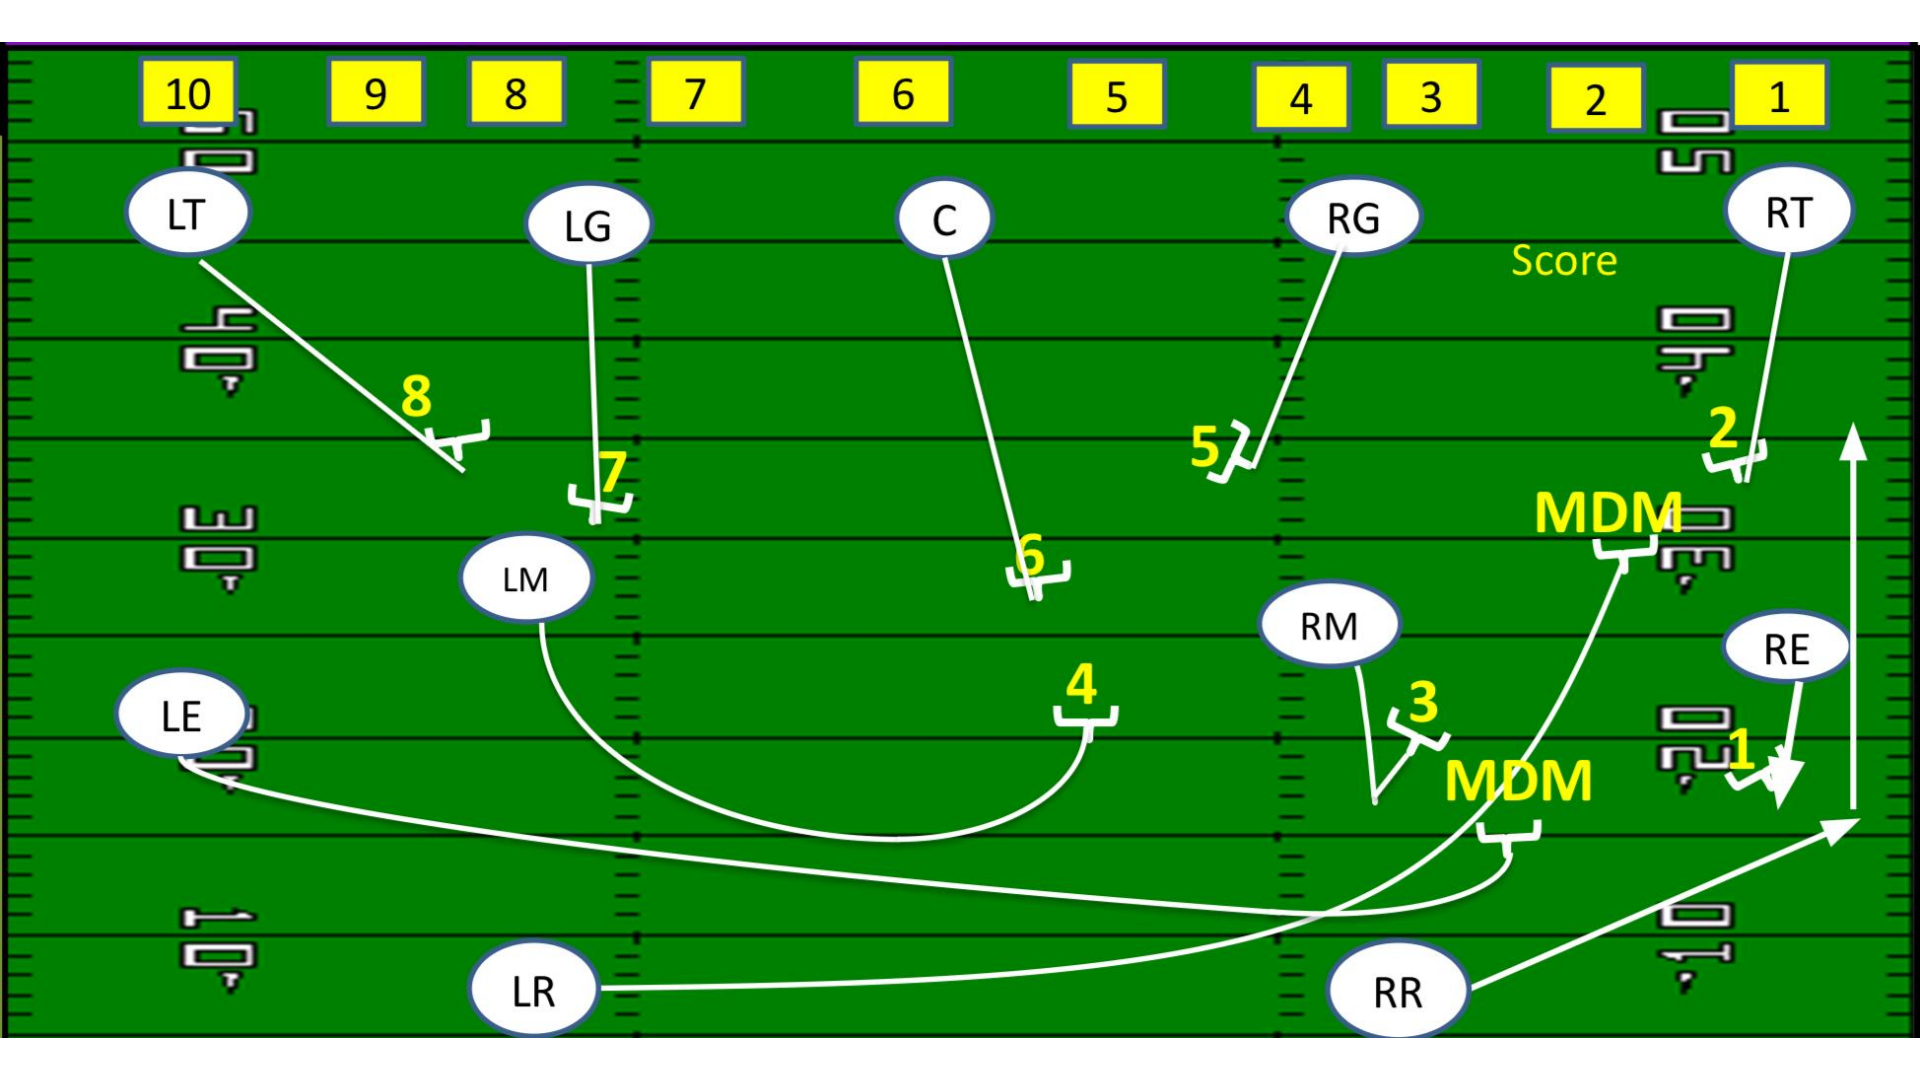

# Onside Kick

#WEWILLWIN

#GAMECHANGERS

LOGO

LT	LG	C	RG	RT	LE	LM	RM	RE	LR	RR
Align on the 48 YL. On the Hash Ready for Onside	Align on the 48 YL. Inside Hash. Ready for Onside	Align on the 48 YL to RT or LT of ball. Ready for Onside.	Align on the 48 YL. Inside the Hash. Ready for Onside	Align on the 48 YL. On the Hash Ready for Onside	Align on the 44 YL. Between Hash & #'s Ready for Pop	Align on the 40 YL. Inside the Hash. Ready for Pop-Squib	Align on the 40 YL. Bottom of the #'s. Ready for Pop	Align on the 44 YL. Inside the Hash. Ready for Pop-Squib	Align on 20 on Hash. Ready for Pop	Align on 20 on Hash. Ready for Pop.

LT

LG

C

RG

RT

LE

LM

RM