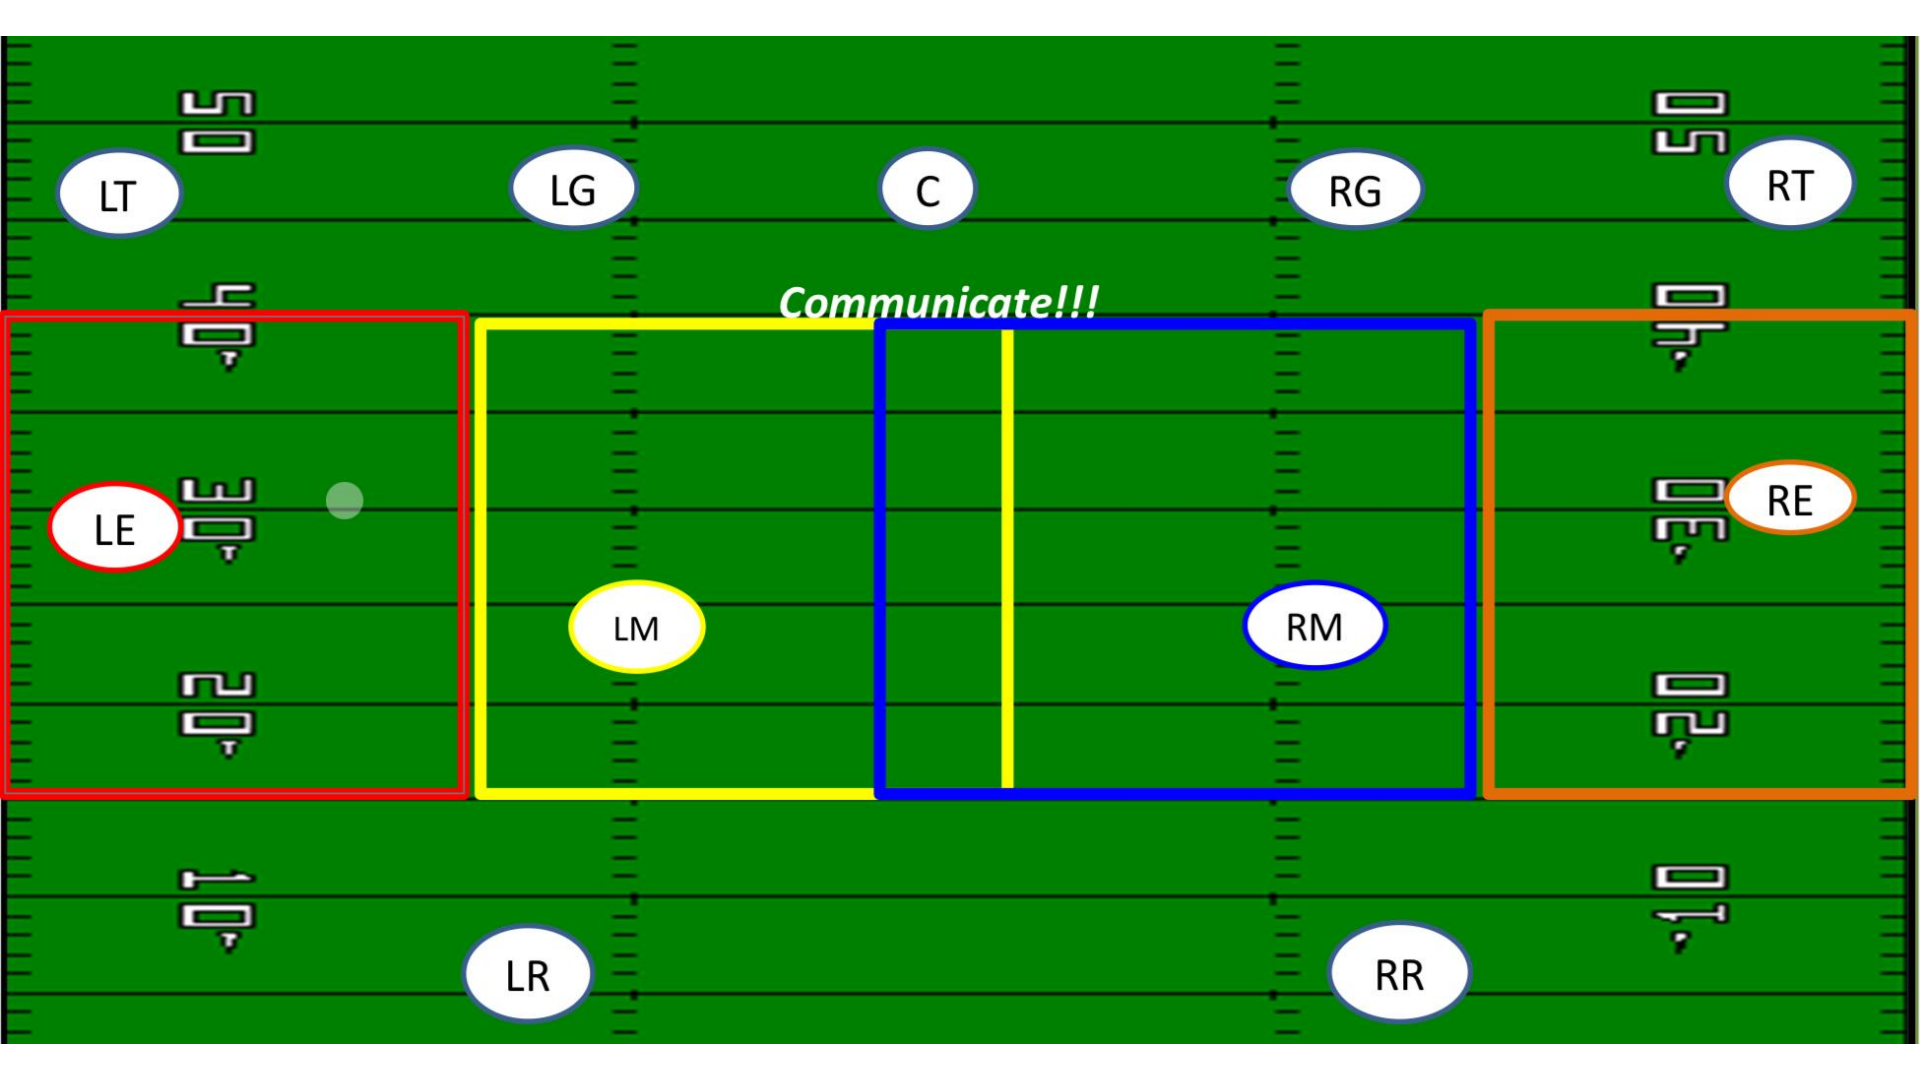

# Onside Kick

#WEWILLWIN

#GAMECHANGERS

LOGO

LT	LG	C	RG	RT	LE	LM	RM	RE	LR	RR
Align on the 48 YL. On the Hash Ready for Onside	Align on the 48 YL. Inside Hash. Ready for Onside	Align on the 48 YL to RT or LT of ball. Ready for Onside.	Align on the 48 YL. Inside the Hash. Ready for Onside	Align on the 48 YL. On the Hash Ready for Onside	Align on the 44 YL. Between Hash & #'s Ready for Pop	Align on the 40 YL. Inside the Hash. Ready for Pop-Squib	Align on the 40 YL. Bottom of the #'s. Ready for Pop	Align on the 44 YL. Inside the Hash. Ready for Pop-Squib	Align on 20 on Hash. Ready for Pop	Align on 20 on Hash. Ready for Pop.

LT

LG

C

RG

RT

LE

LM

RM