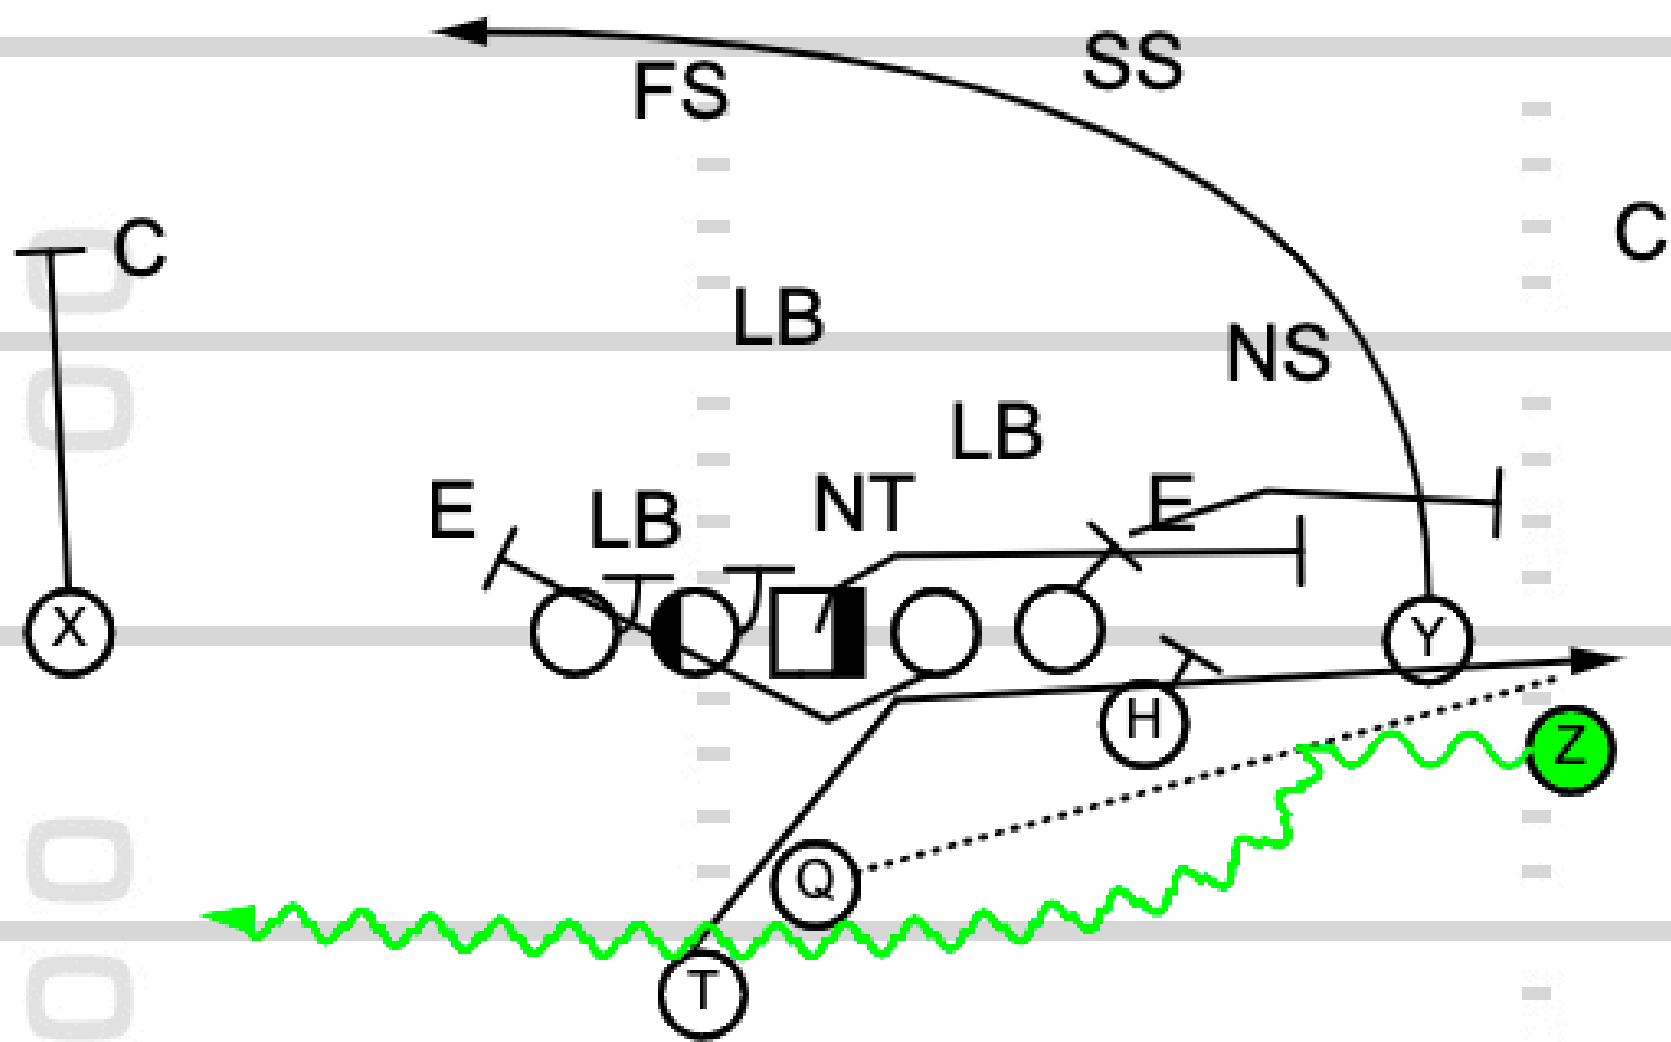

Play 14: Pistol Jet Motion Boot Throwback Screen

TOUCHDOWN
ANALYSIS

TOUCHDOWN
ANALYSIS

Play 15: Statue of Liberty PAP RB
Screen Away

TOUCHDOWN
ANALYSIS

TOUCHDOWN
ANALYSIS

Part 3: RPOs & Wrinkles

Play 1: FIB Trips Iso X Glance RPO