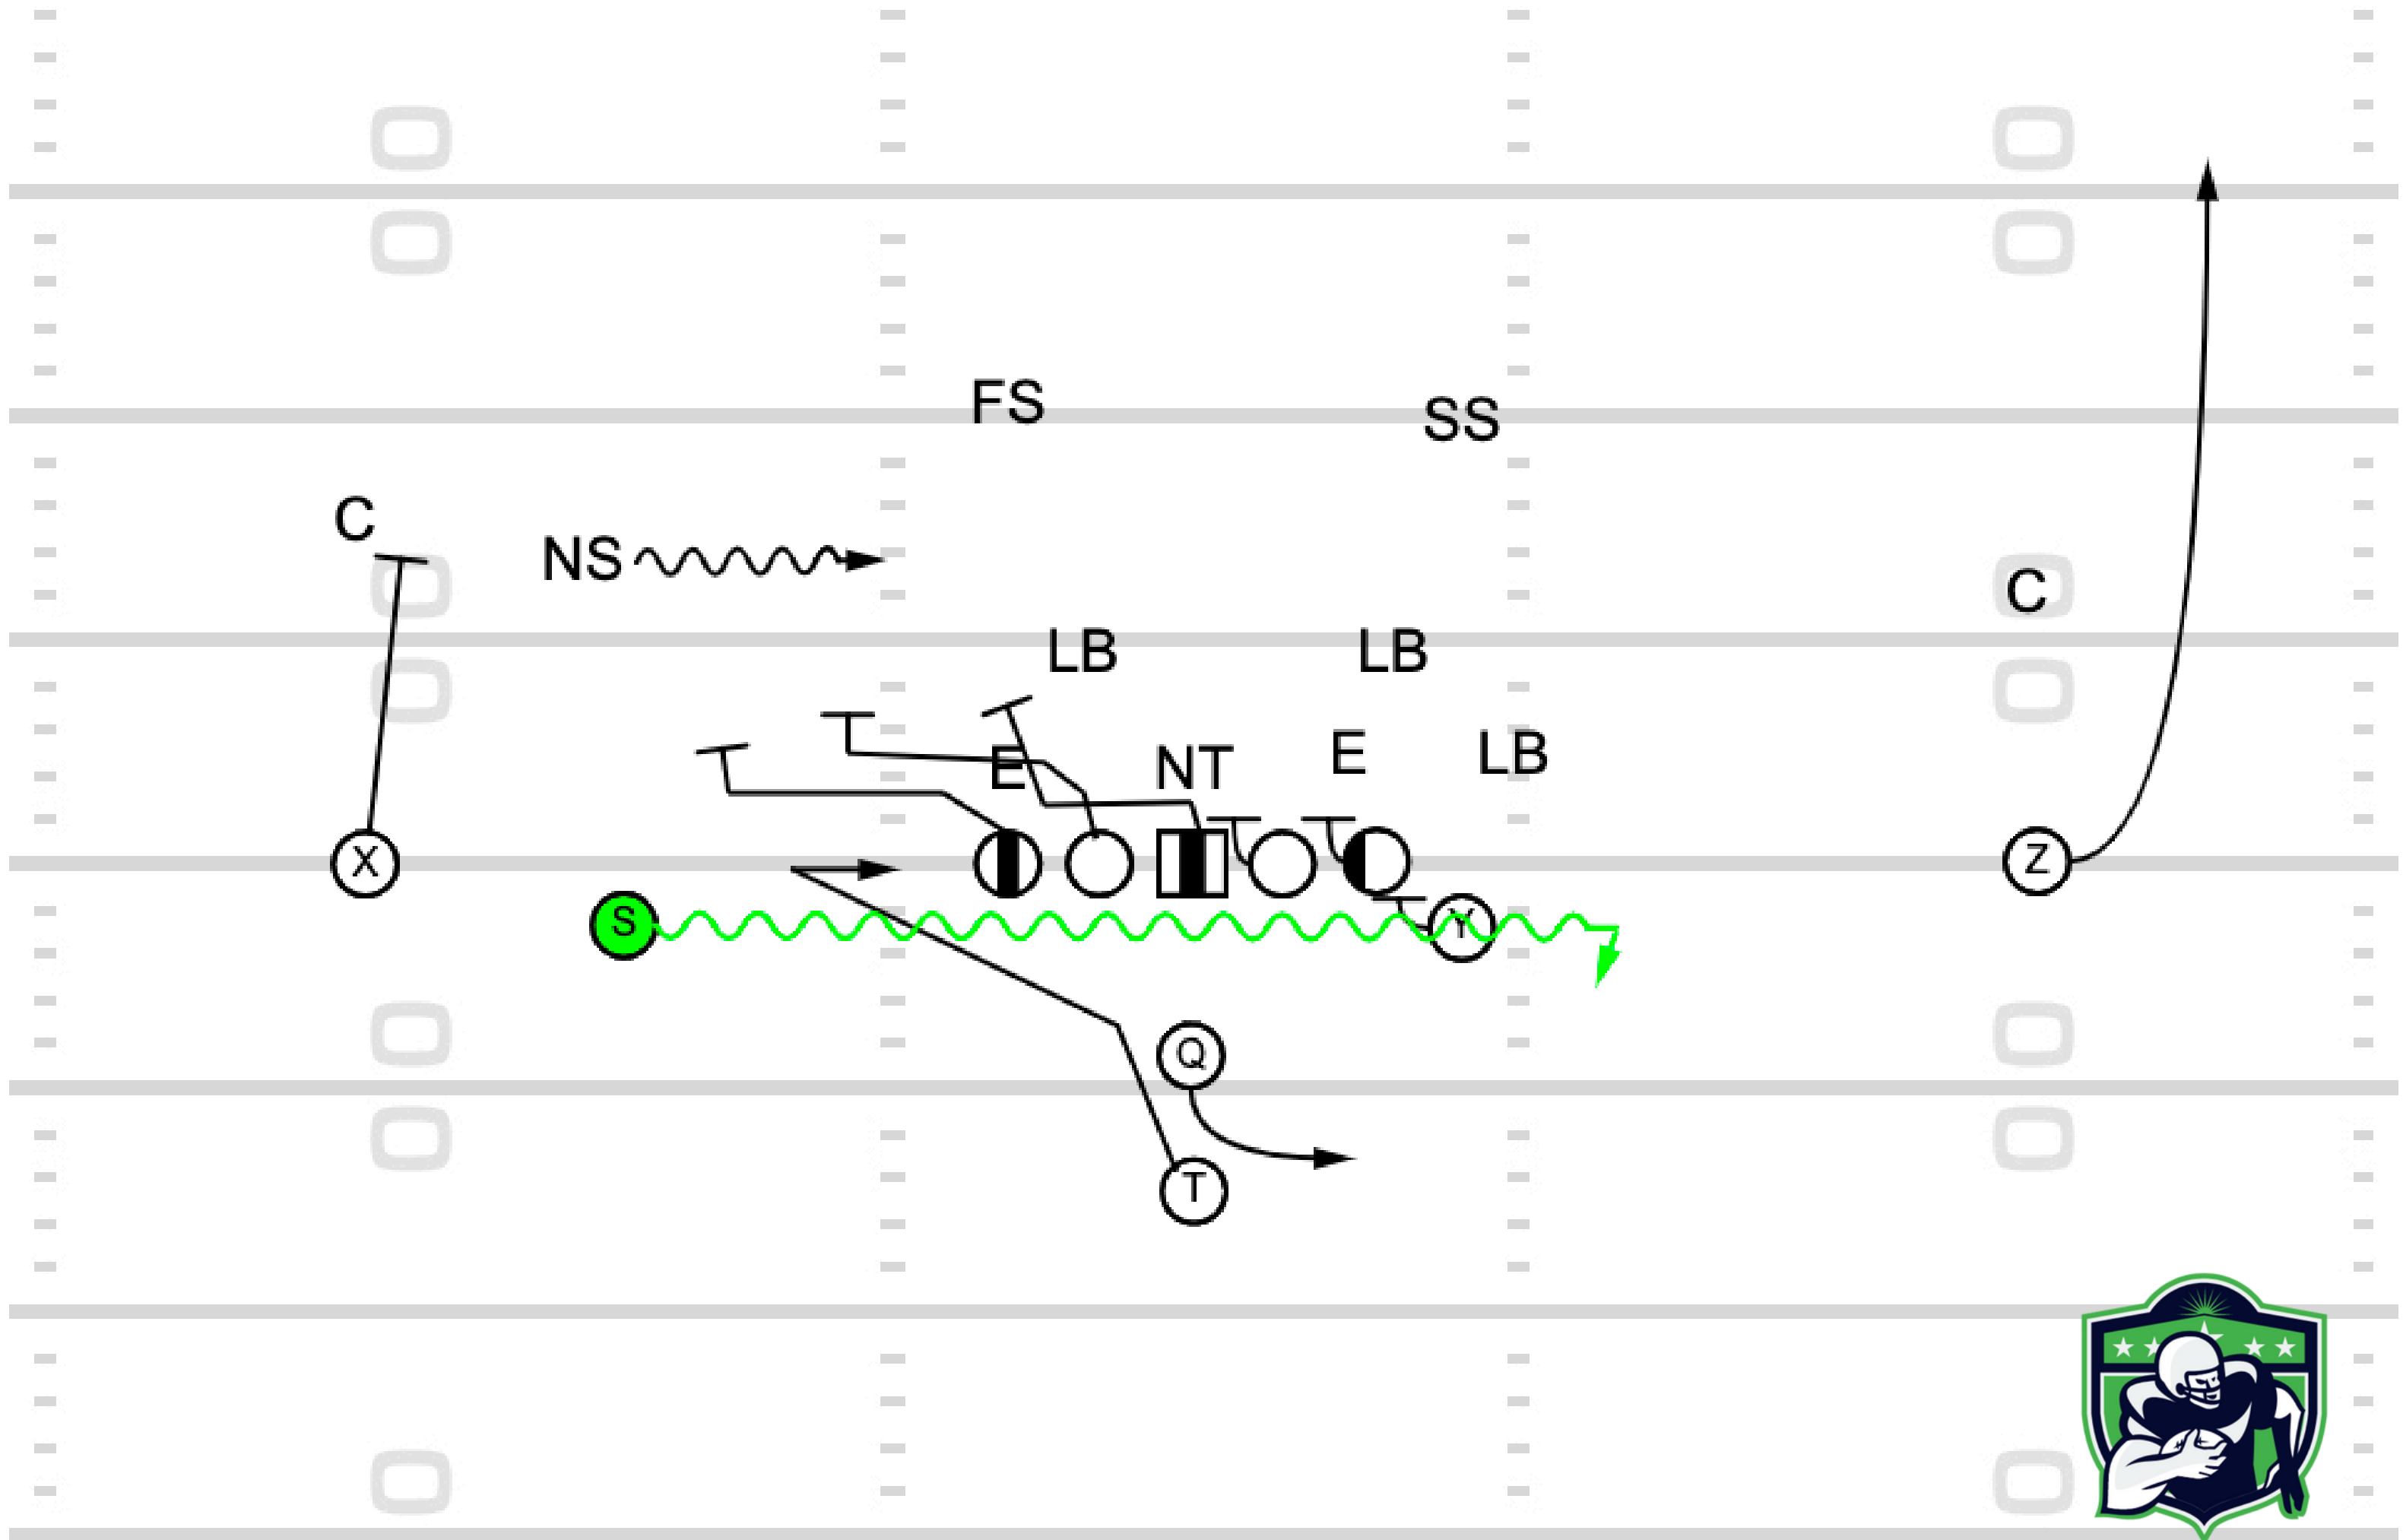

**Play 9: FIB Trips Z Orbit State of
Liberty PAP Vertical Pass
Checkdown**

TOUCHDOWN
ANALYSIS

TOUCHDOWN
ANALYSIS

Play 10: Trips PAP Z Jet Power
Read TB Wheel

TOUCHDOWN
ANALYSIS

TOUCHDOWN
ANALYSIS

Play 11: 2x2 PA Power Pitch Slot Glance

Play 14: Pistol Jet Motion Boot Throwback Screen

TOUCHDOWN
ANALYSIS

TOUCHDOWN
ANALYSIS

Play 15: Statue of Liberty PAP RB
Screen Away

TOUCHDOWN
ANALYSIS

TOUCHDOWN
ANALYSIS

Part 3: RPOs & Wrinkles

Play 1: FIB Trips Iso X Glance RPO