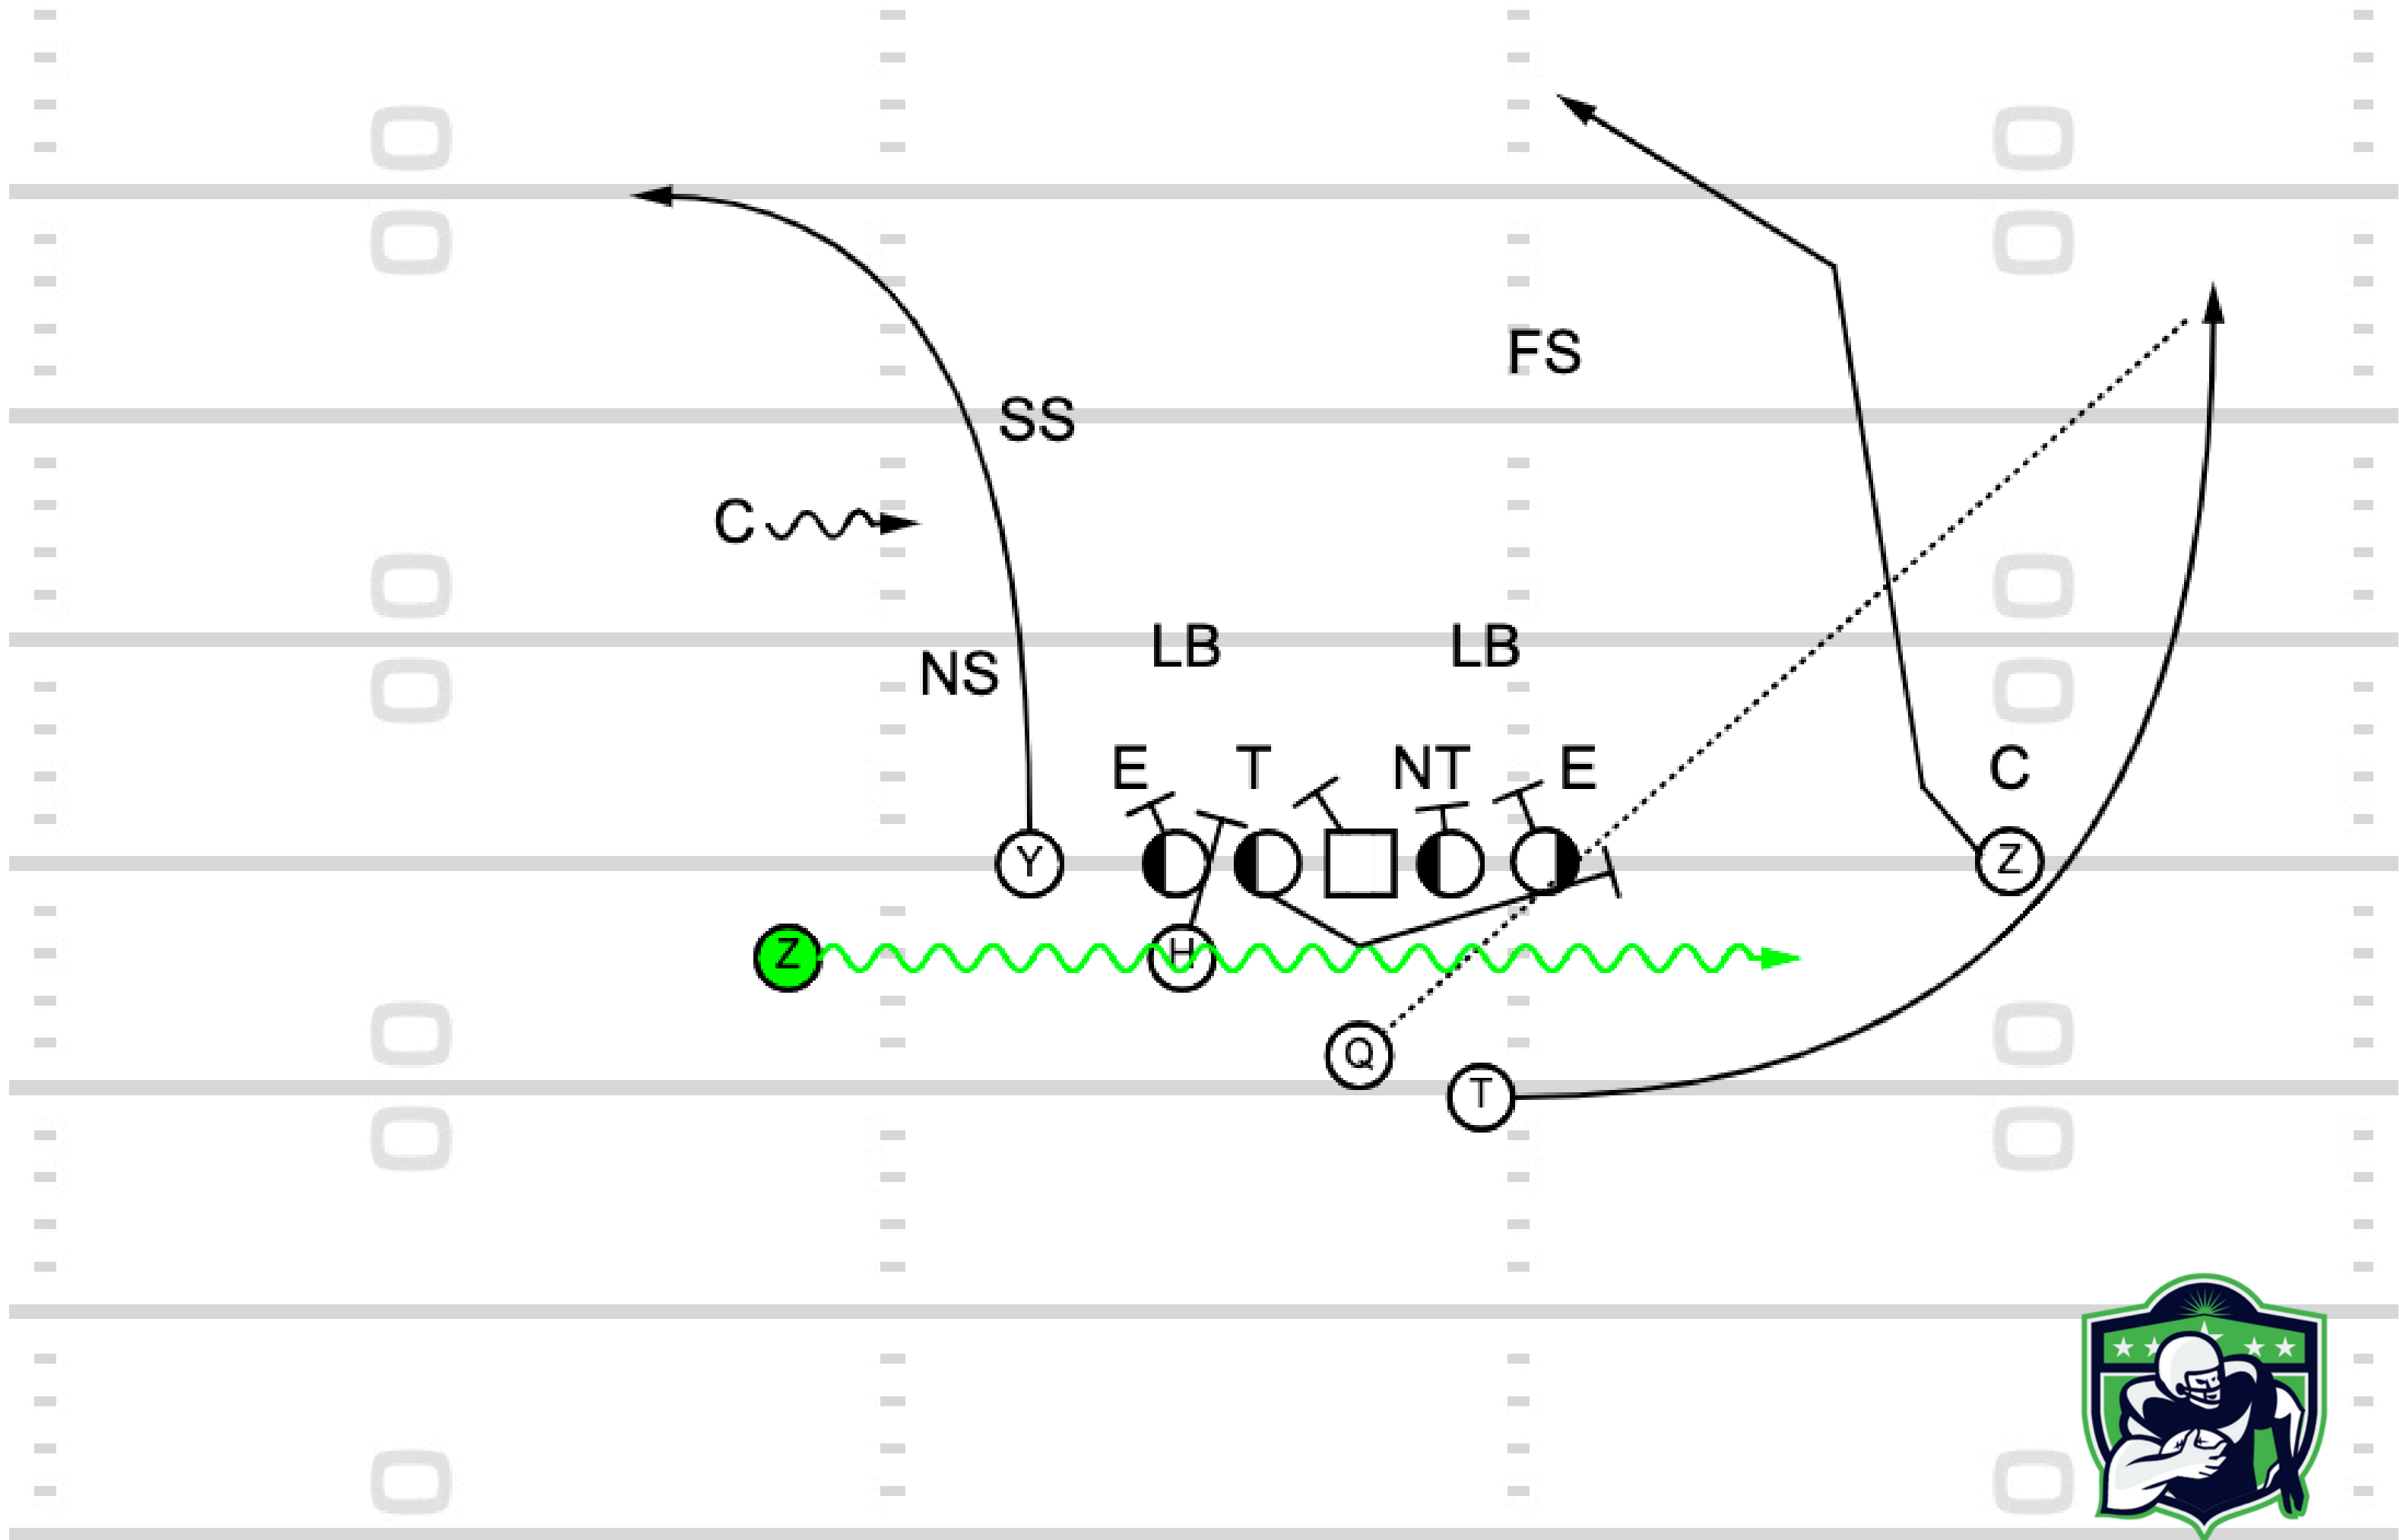

**Play 9: FIB Trips Z Orbit State of
Liberty PAP Vertical Pass
Checkdown**

TOUCHDOWN
ANALYSIS

TOUCHDOWN
ANALYSIS

Play 10: Trips PAP Z Jet Power
Read TB Wheel

TOUCHDOWN
ANALYSIS

TOUCHDOWN
ANALYSIS

Play 11: 2x2 PA Power Pitch Slot Glance