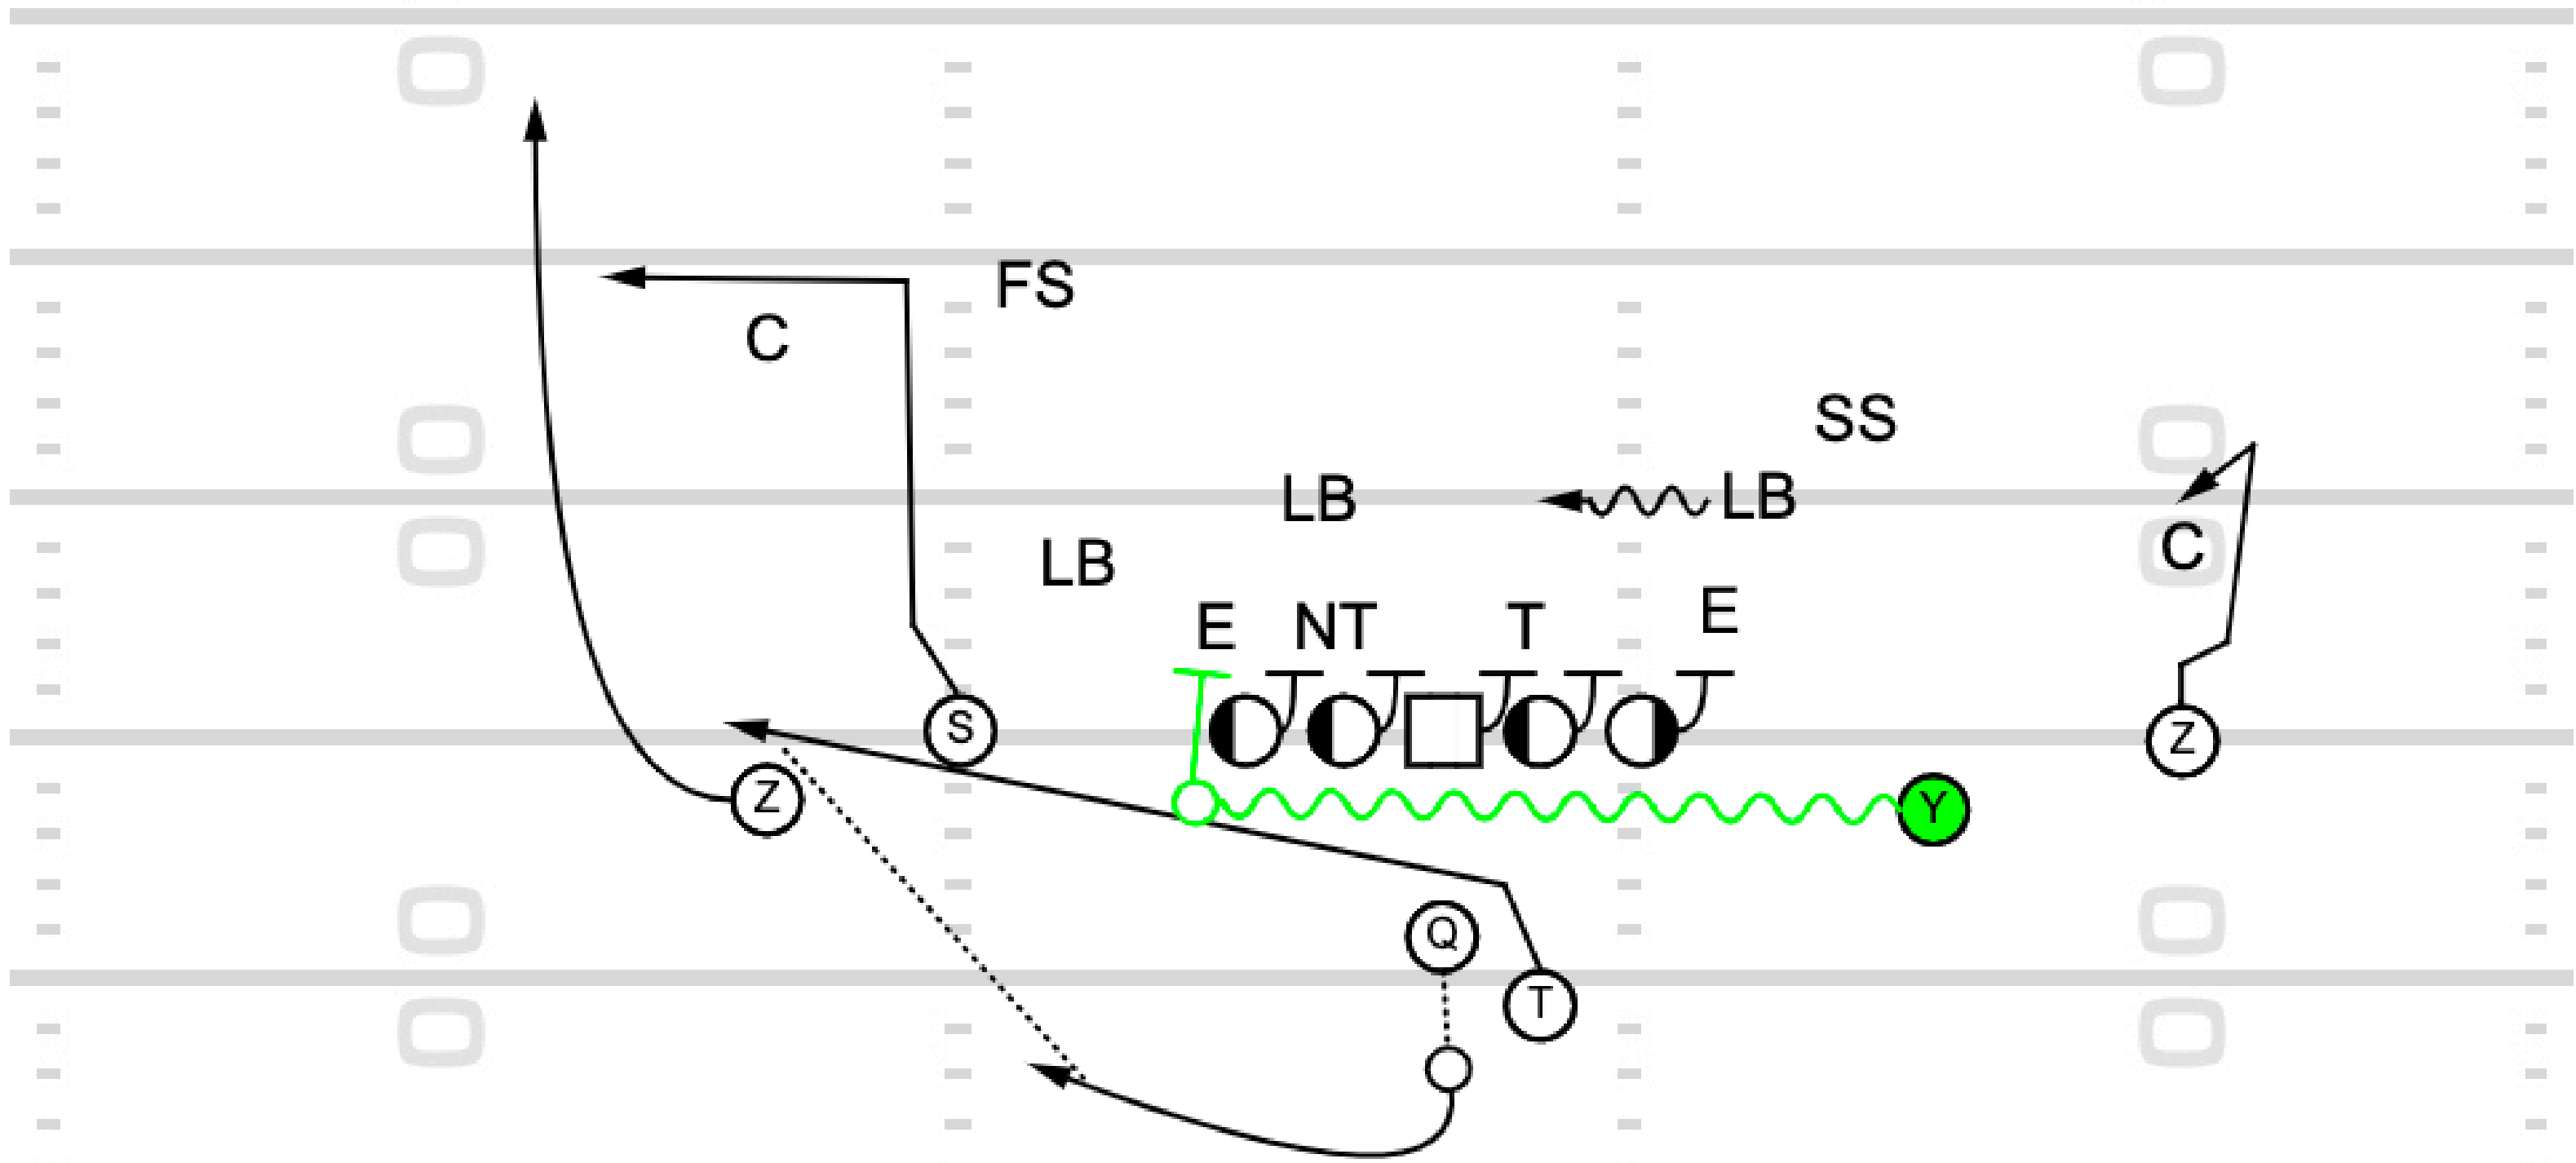

TOUCHDOWN
ANALYSIS