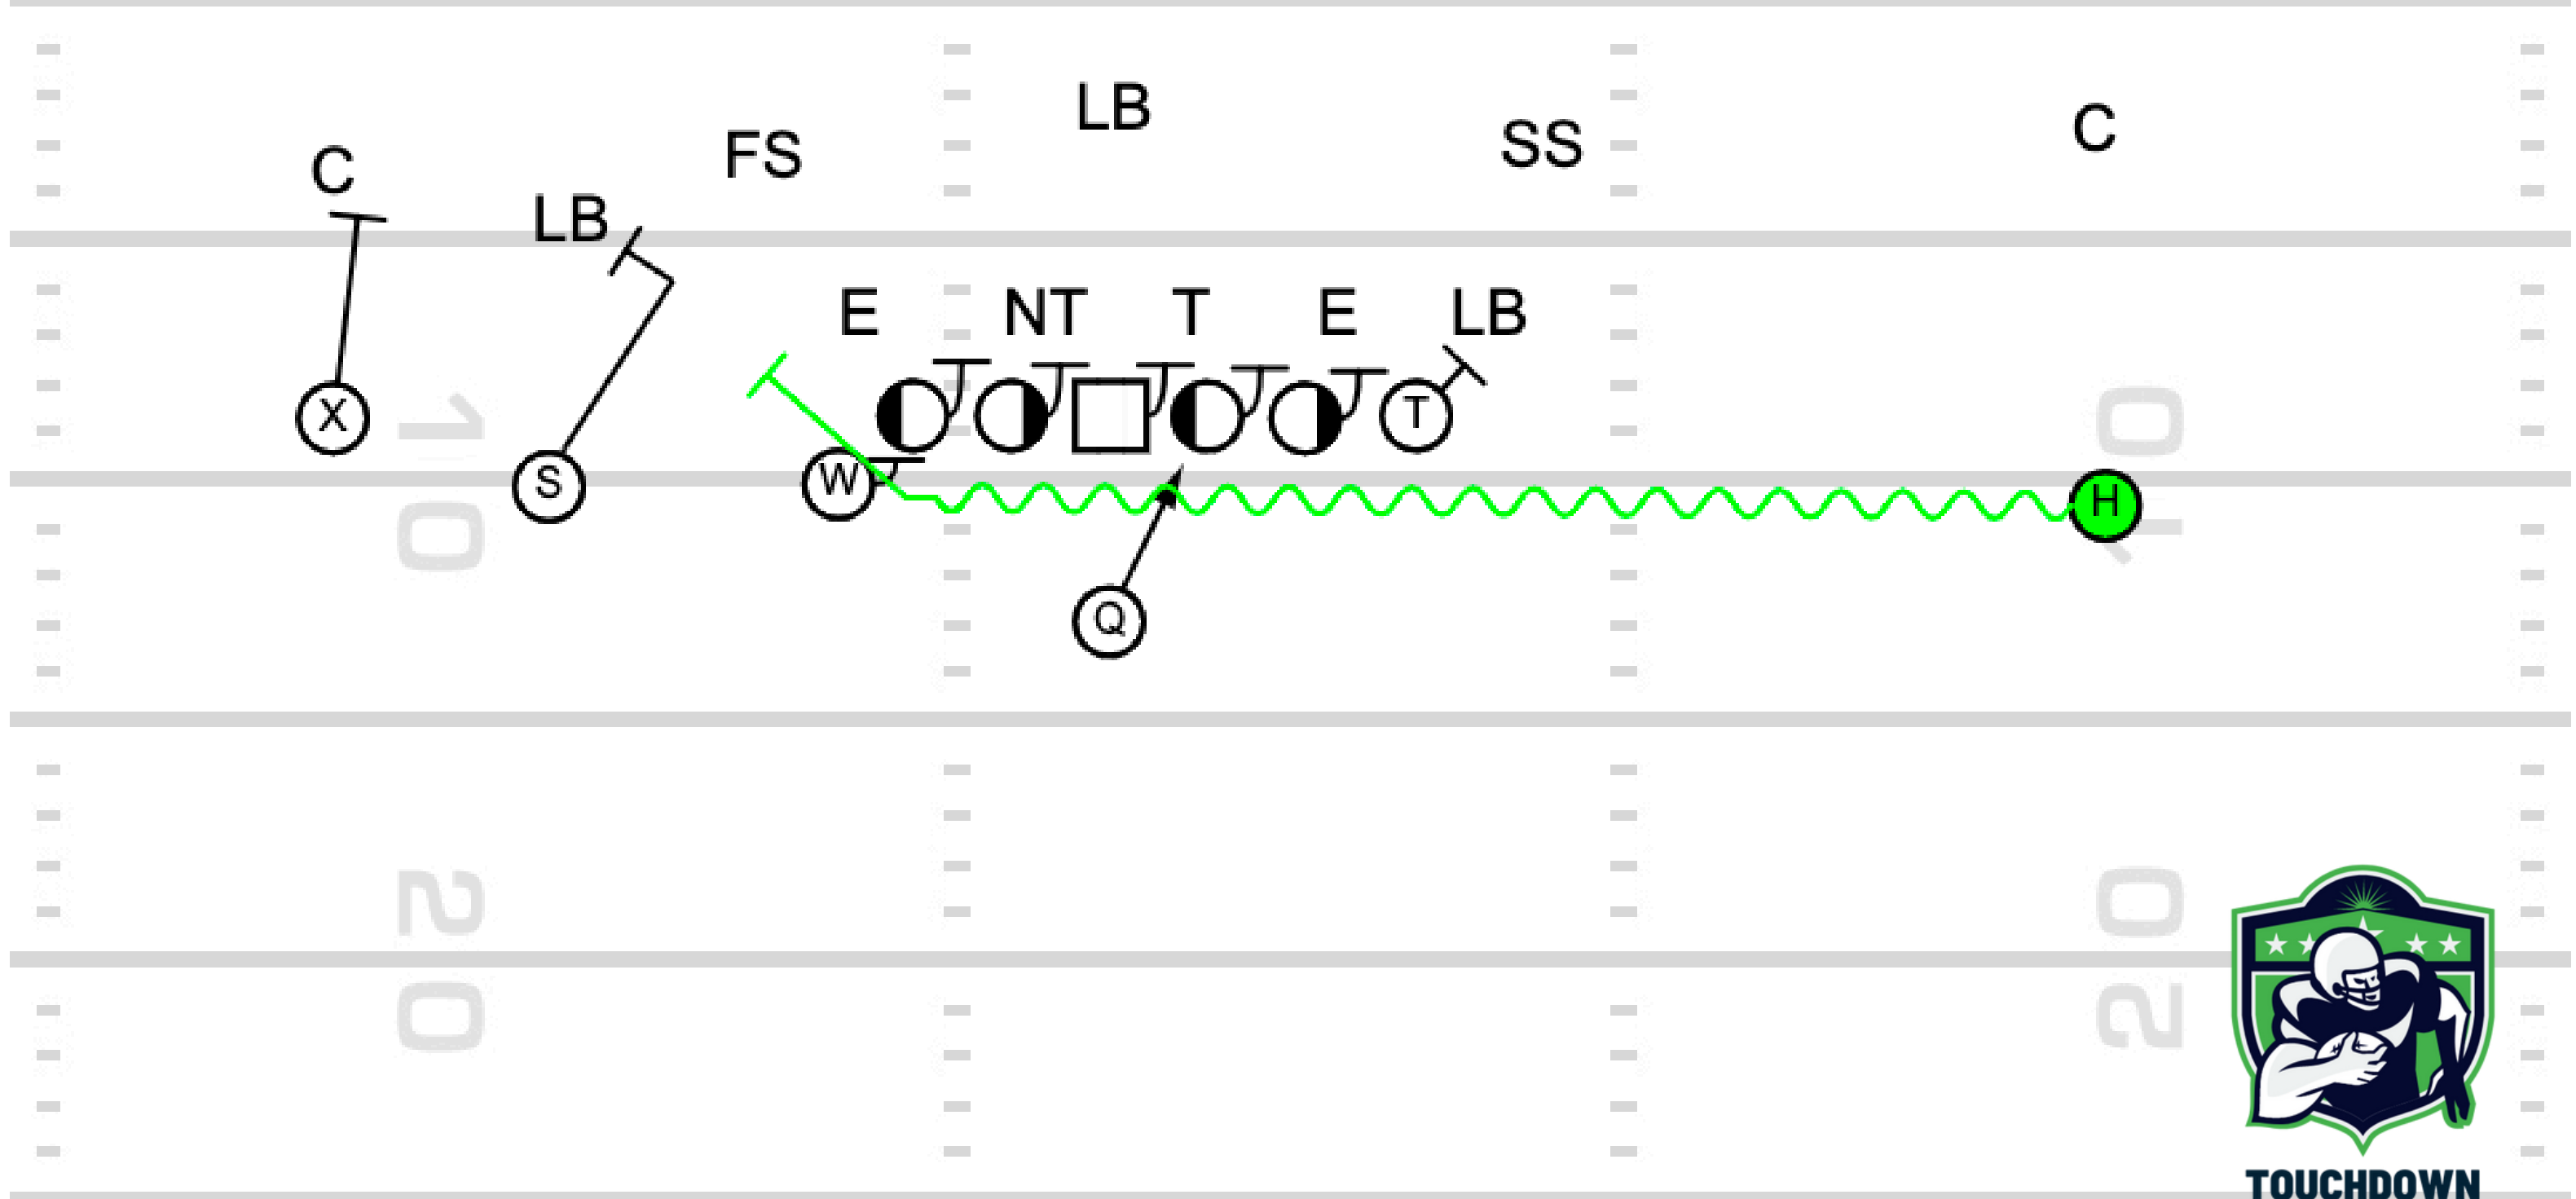

The UCF Knights Playbook

TOUCHDOWN
ANALYSIS

Part 1: The Run Game

The logo for FIB Touchdown Analysis is a shield-shaped emblem. It features a central silhouette of a football player in a dynamic pose, holding a football. The shield is divided into sections: a top section with a sunburst, a middle section with four stars, and a bottom section with a football. The colors are primarily green and grey.

Play 1: FIB Wing Twin Z Jet Motion IZ Weak

TOUCHDOWN
ANALYSIS

TOUCHDOWN
ANALYSIS

**Play 2: Empty Trey H-Back RB
Escort QB Split Zone**

TOUCHDOWN
ANALYSIS

Play 3: Trips H-Back Z Jet Iso Wk

TOUCHDOWN
ANALYSIS