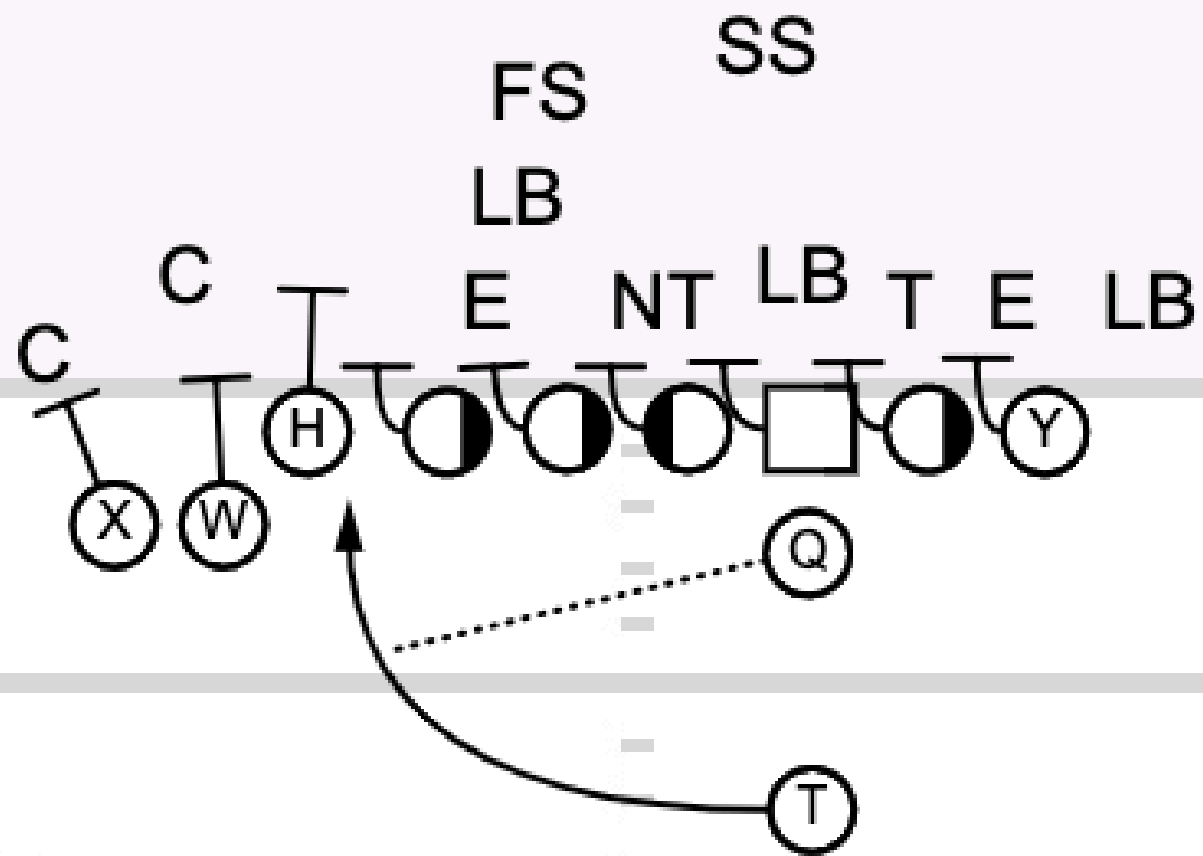

10

10

20

20

TOUCHDOWN
ANALYSIS