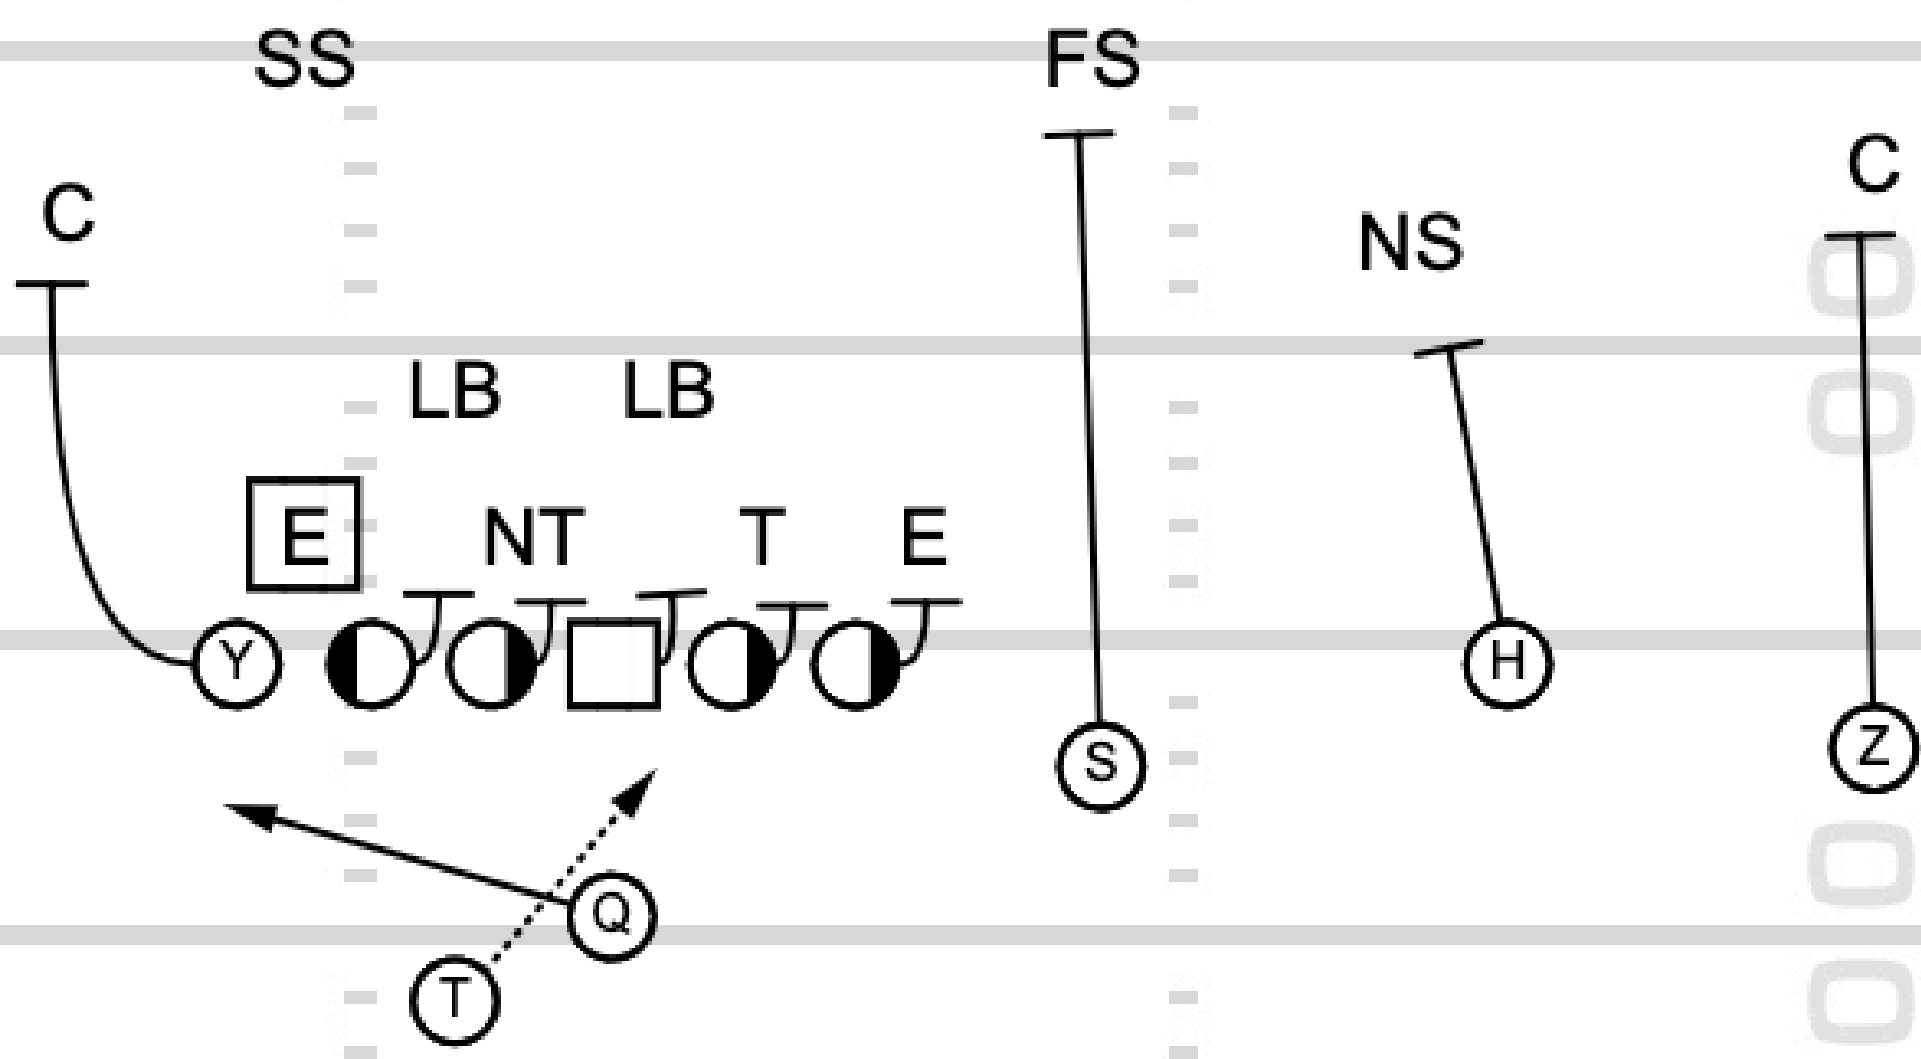

The UCF Knights Playbook

TOUCHDOWN
ANALYSIS

Part 1: The Run Game

The logo for FIB Touchdown Analysis is a shield-shaped emblem. It features a central silhouette of a football player in a dynamic pose, holding a football. The shield is divided into sections: a top section with a sunburst, a middle section with four stars, and a bottom section with a football. The colors are primarily green and grey.

Play 1: FIB Wing Twin Z Jet Motion IZ Weak

TOUCHDOWN
ANALYSIS

TOUCHDOWN
ANALYSIS

**Play 2: Empty Trey H-Back RB
Escort QB Split Zone**

TOUCHDOWN
ANALYSIS

Play 3: Trips H-Back Z Jet Iso Wk

TOUCHDOWN
ANALYSIS

TOUCHDOWN
ANALYSIS

Play 4: Pistol Dbl Slot Zord Dbl Arc

TOUCHDOWN
ANALYSIS

TOUCHDOWN
ANALYSIS

Play 5: Trey Zone Read Y Arc

TOUCHDOWN
ANALYSIS

TOUCHDOWN
ANALYSIS

Play 6: Empty Motion to Jet Power