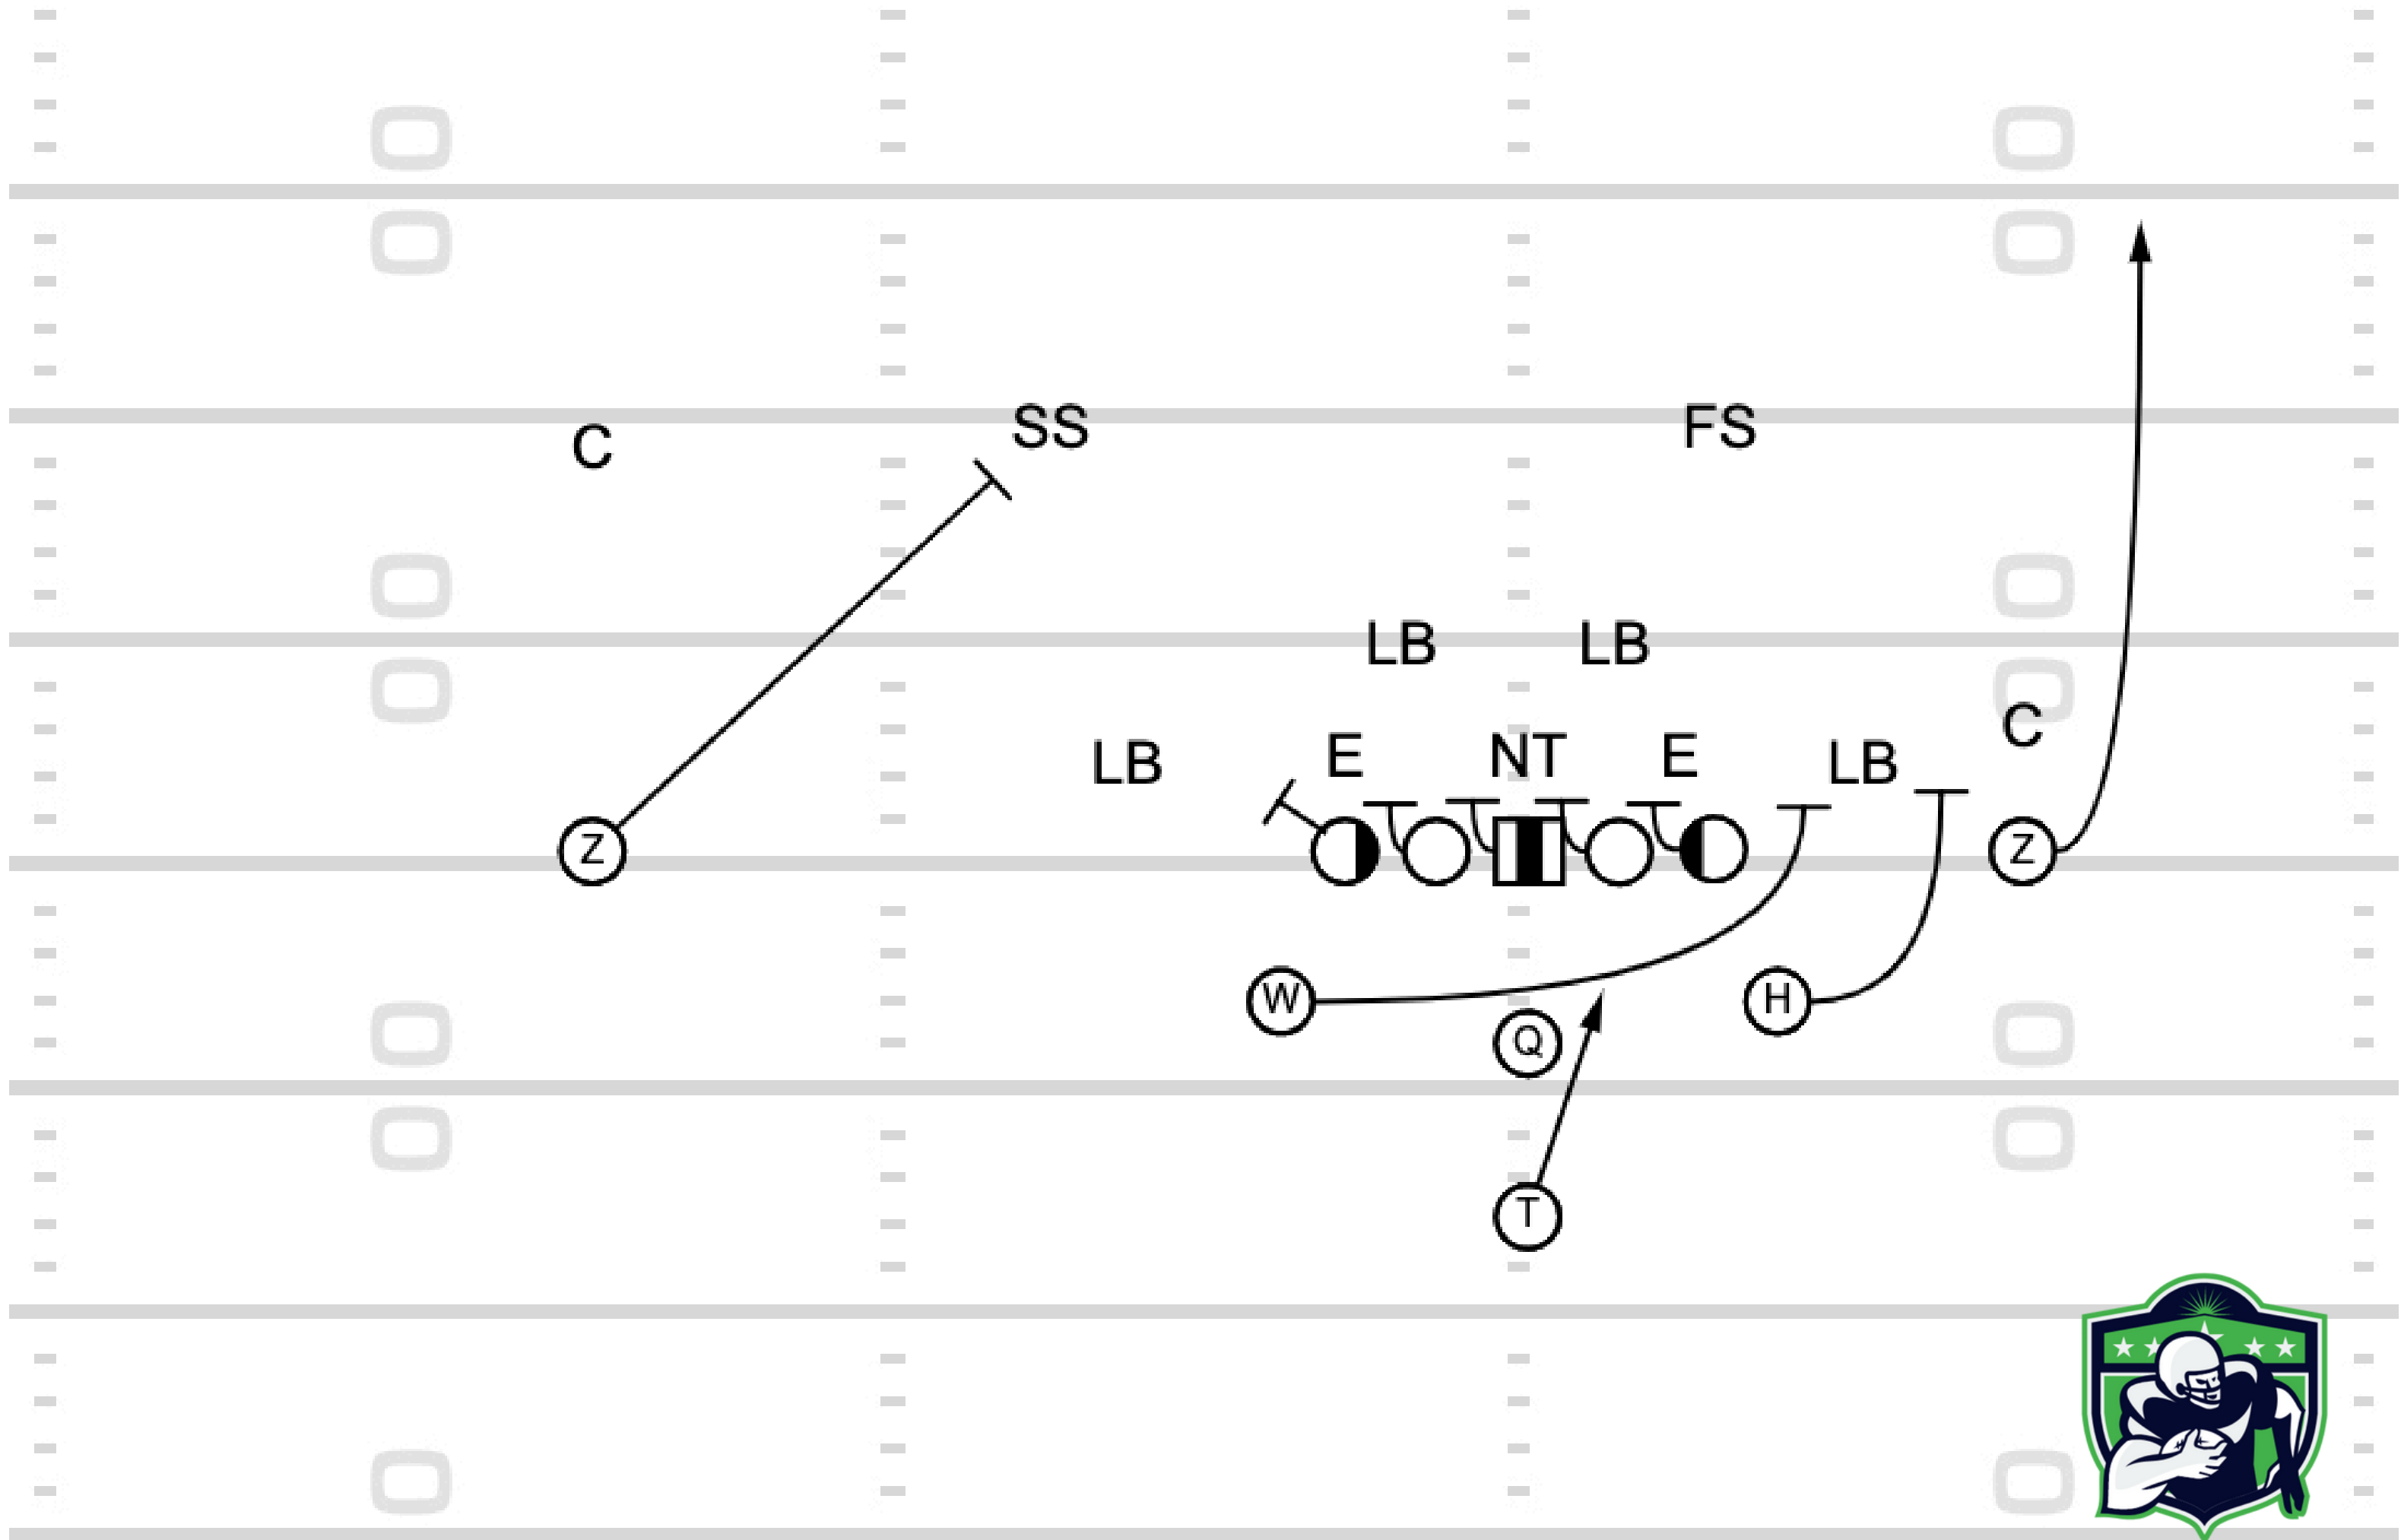

TOUCHDOWN
ANALYSIS