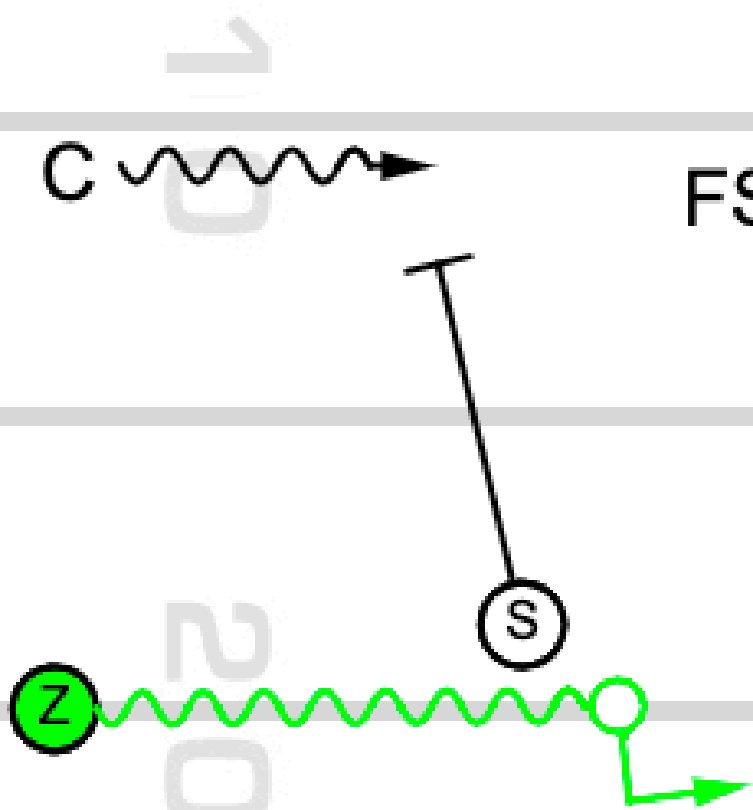

WK RPO

TOUCHDOWN

ANALYSIS

**Play 5: Trio Z Motion to Stack GY
Counter Z Now Screen RPO**

TOUCHDOWN
ANALYSIS

FS

NS

LB

LB

SS

X

TOUCHDOWN
ANALYSIS

Play 6: FIB Trips Pin & Pull Reverse

TOUCHDOWN
ANALYSIS

TOUCHDOWN
ANALYSIS

Play 7: Wildcat Jet Fake Power Opposite