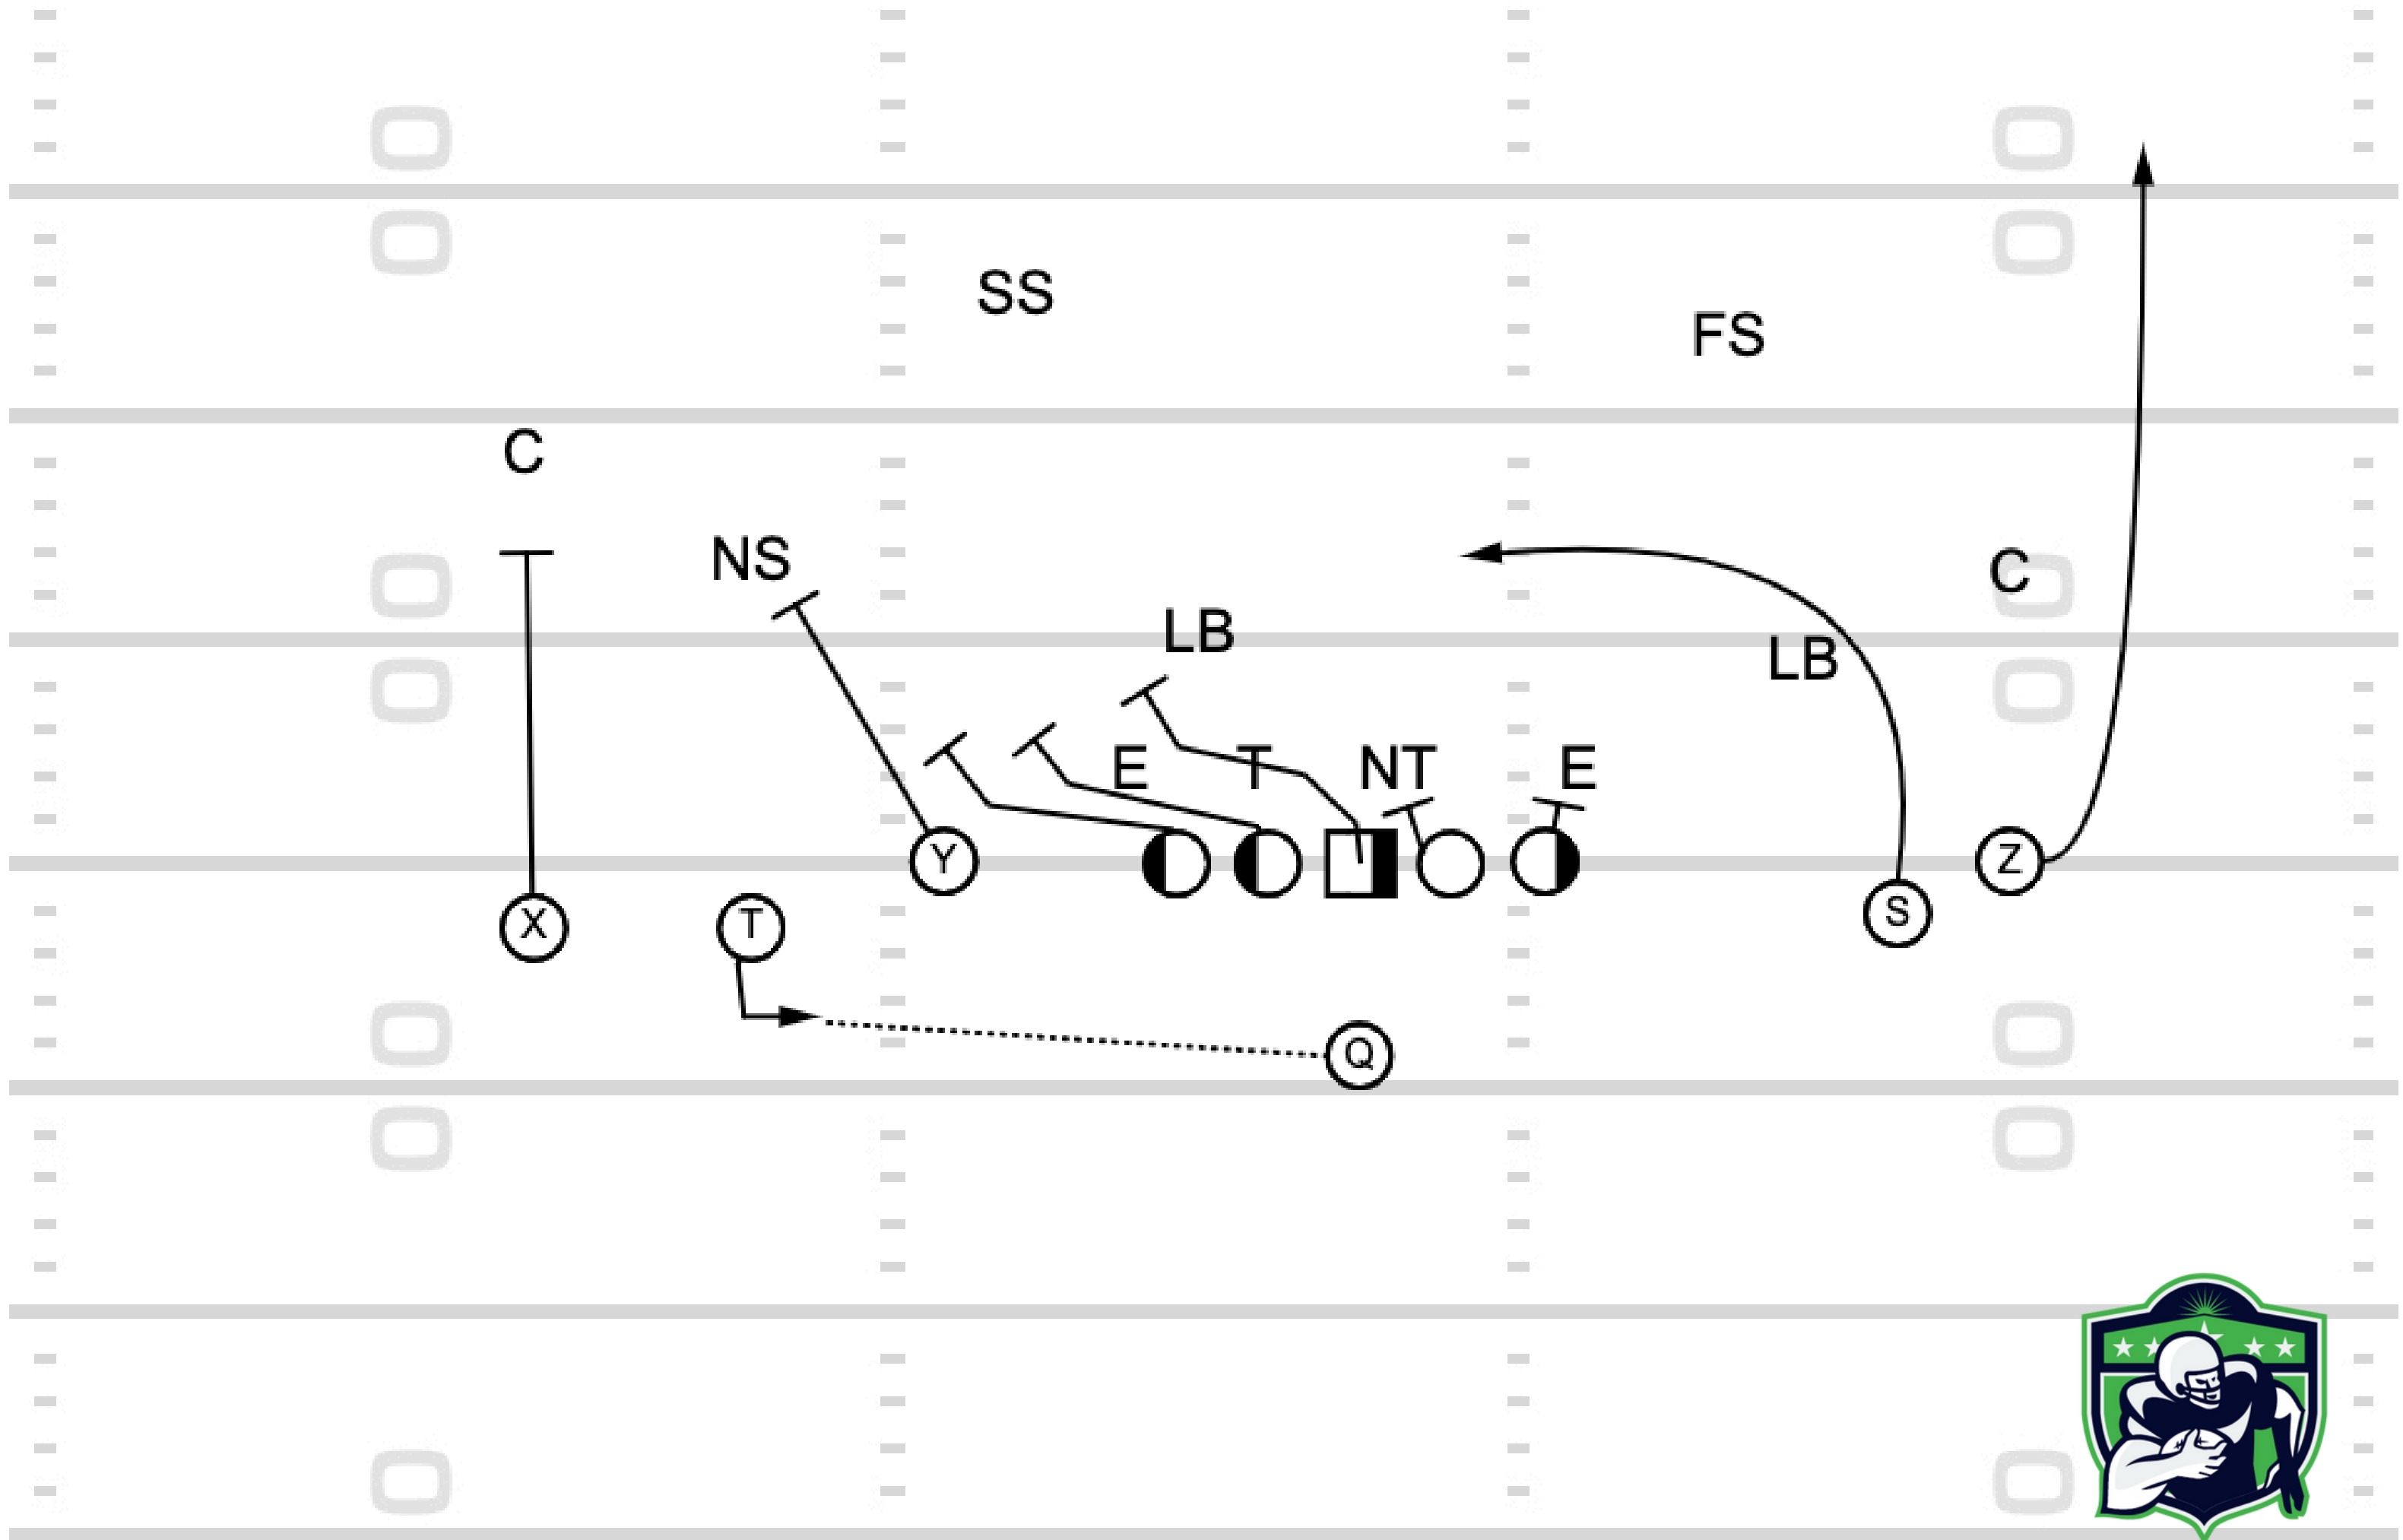

TOUCHDOWN
ANALYSIS