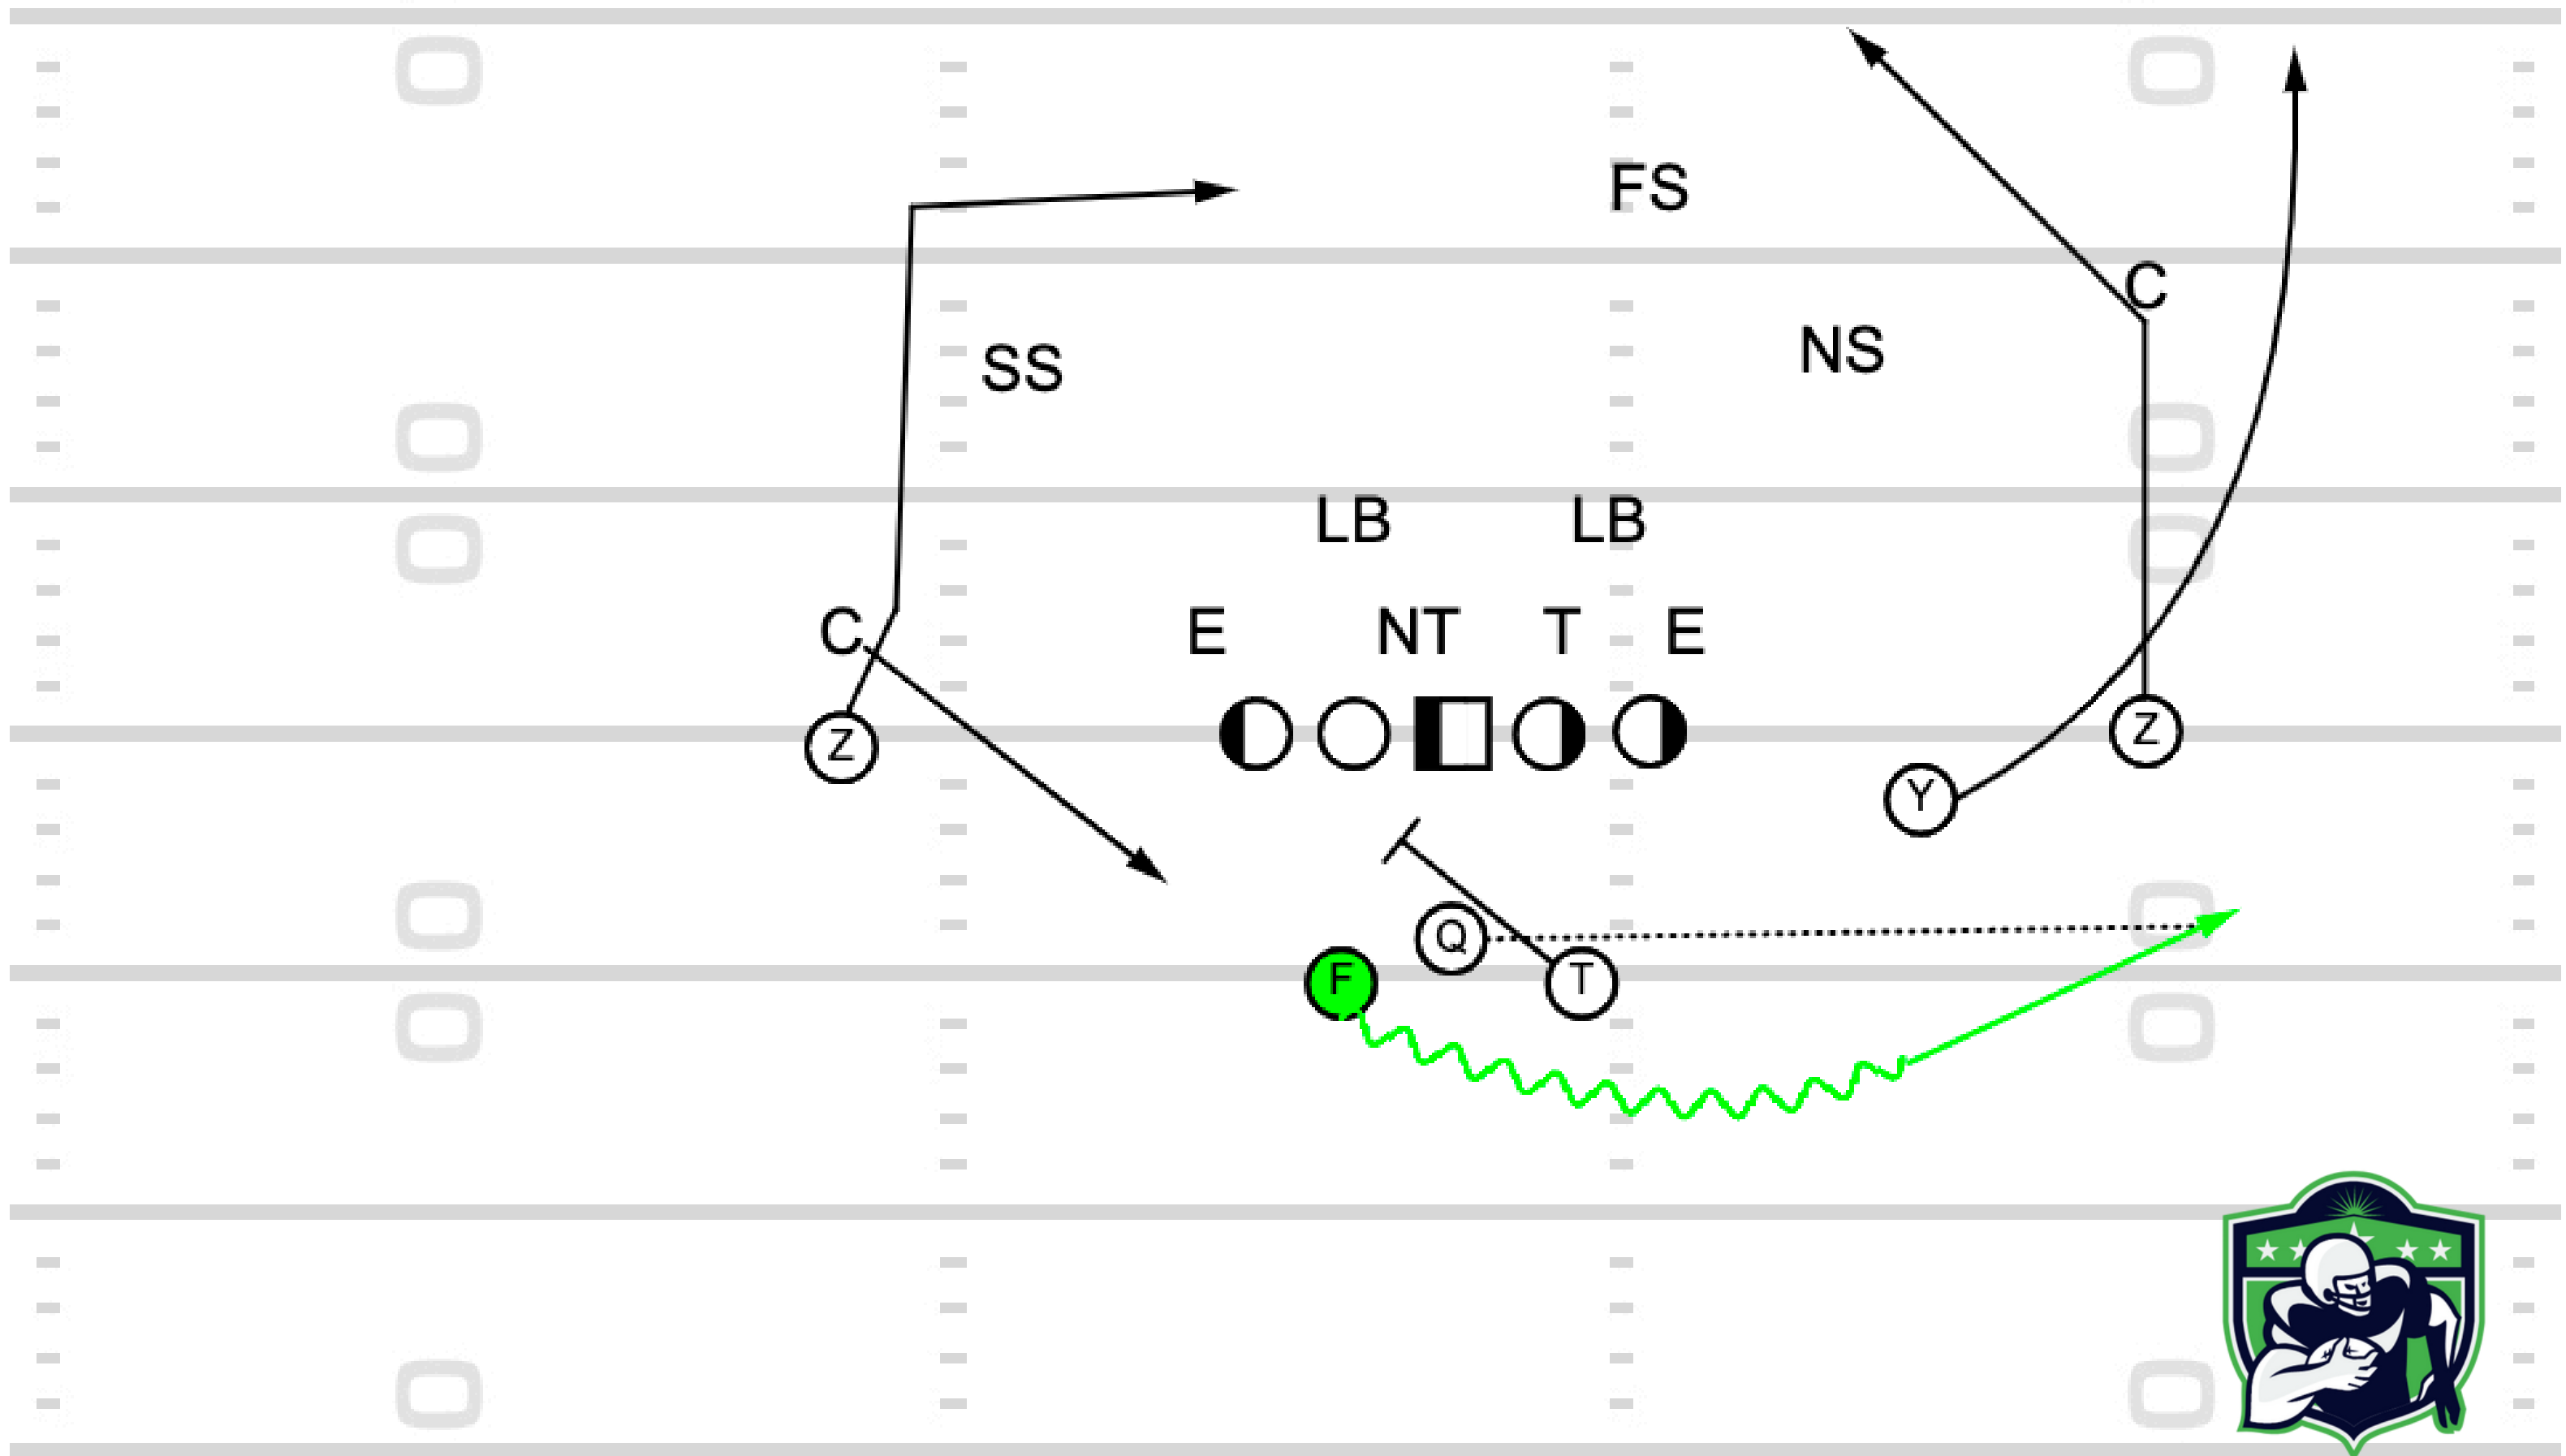

TOUCHDOWN
ANALYSIS