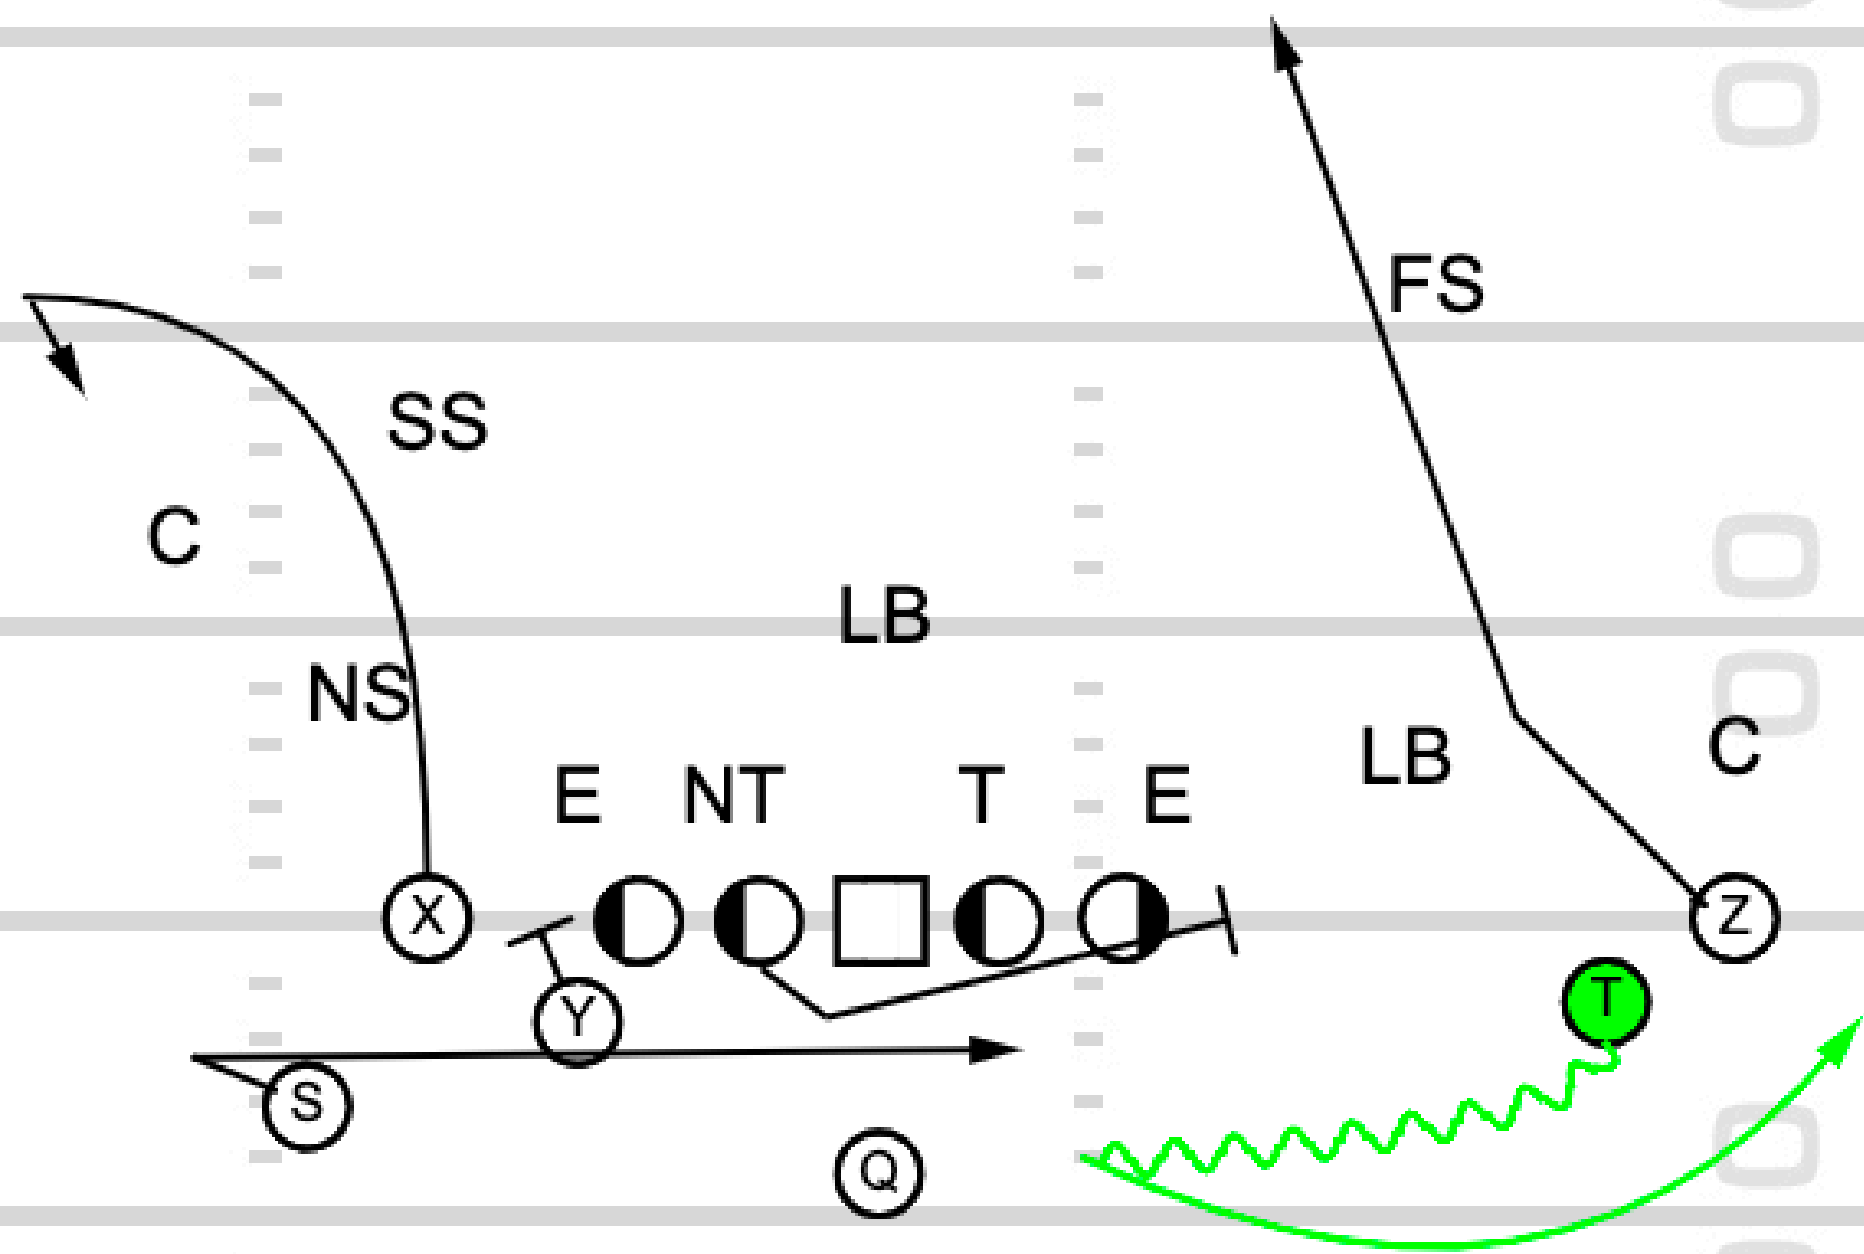

TOUCHDOWN
ANALYSIS