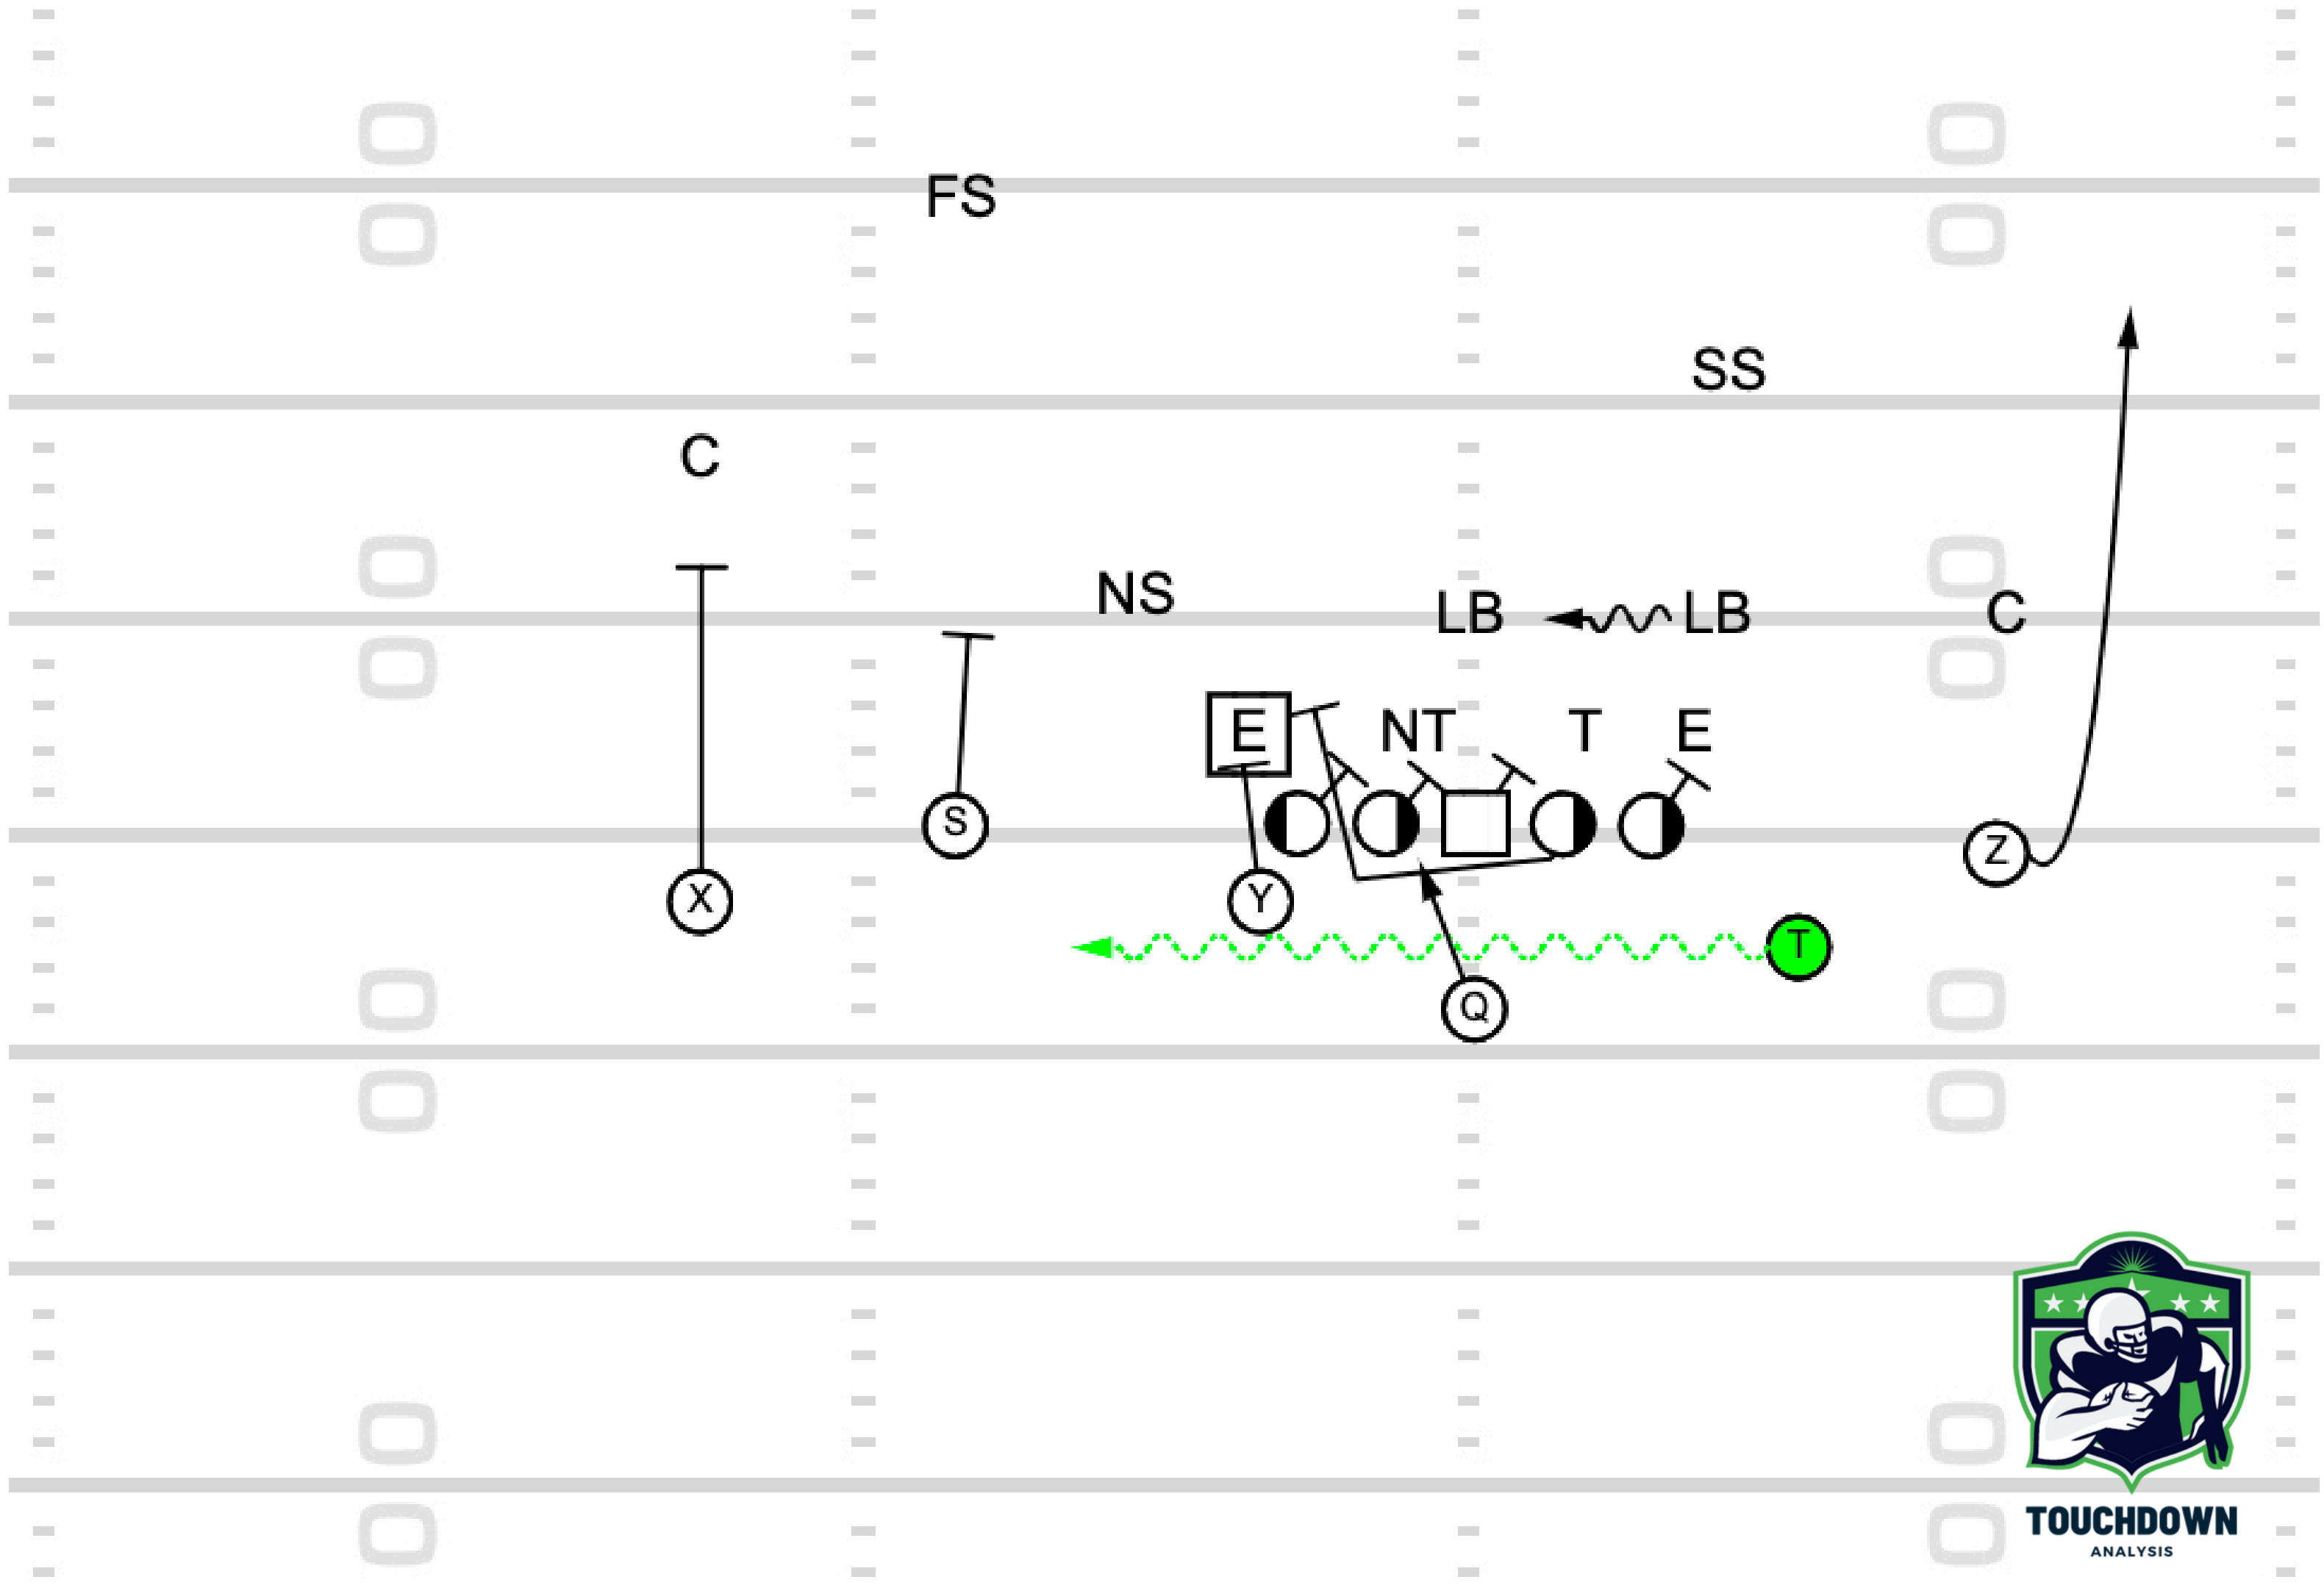

TOUCHDOWN
ANALYSIS