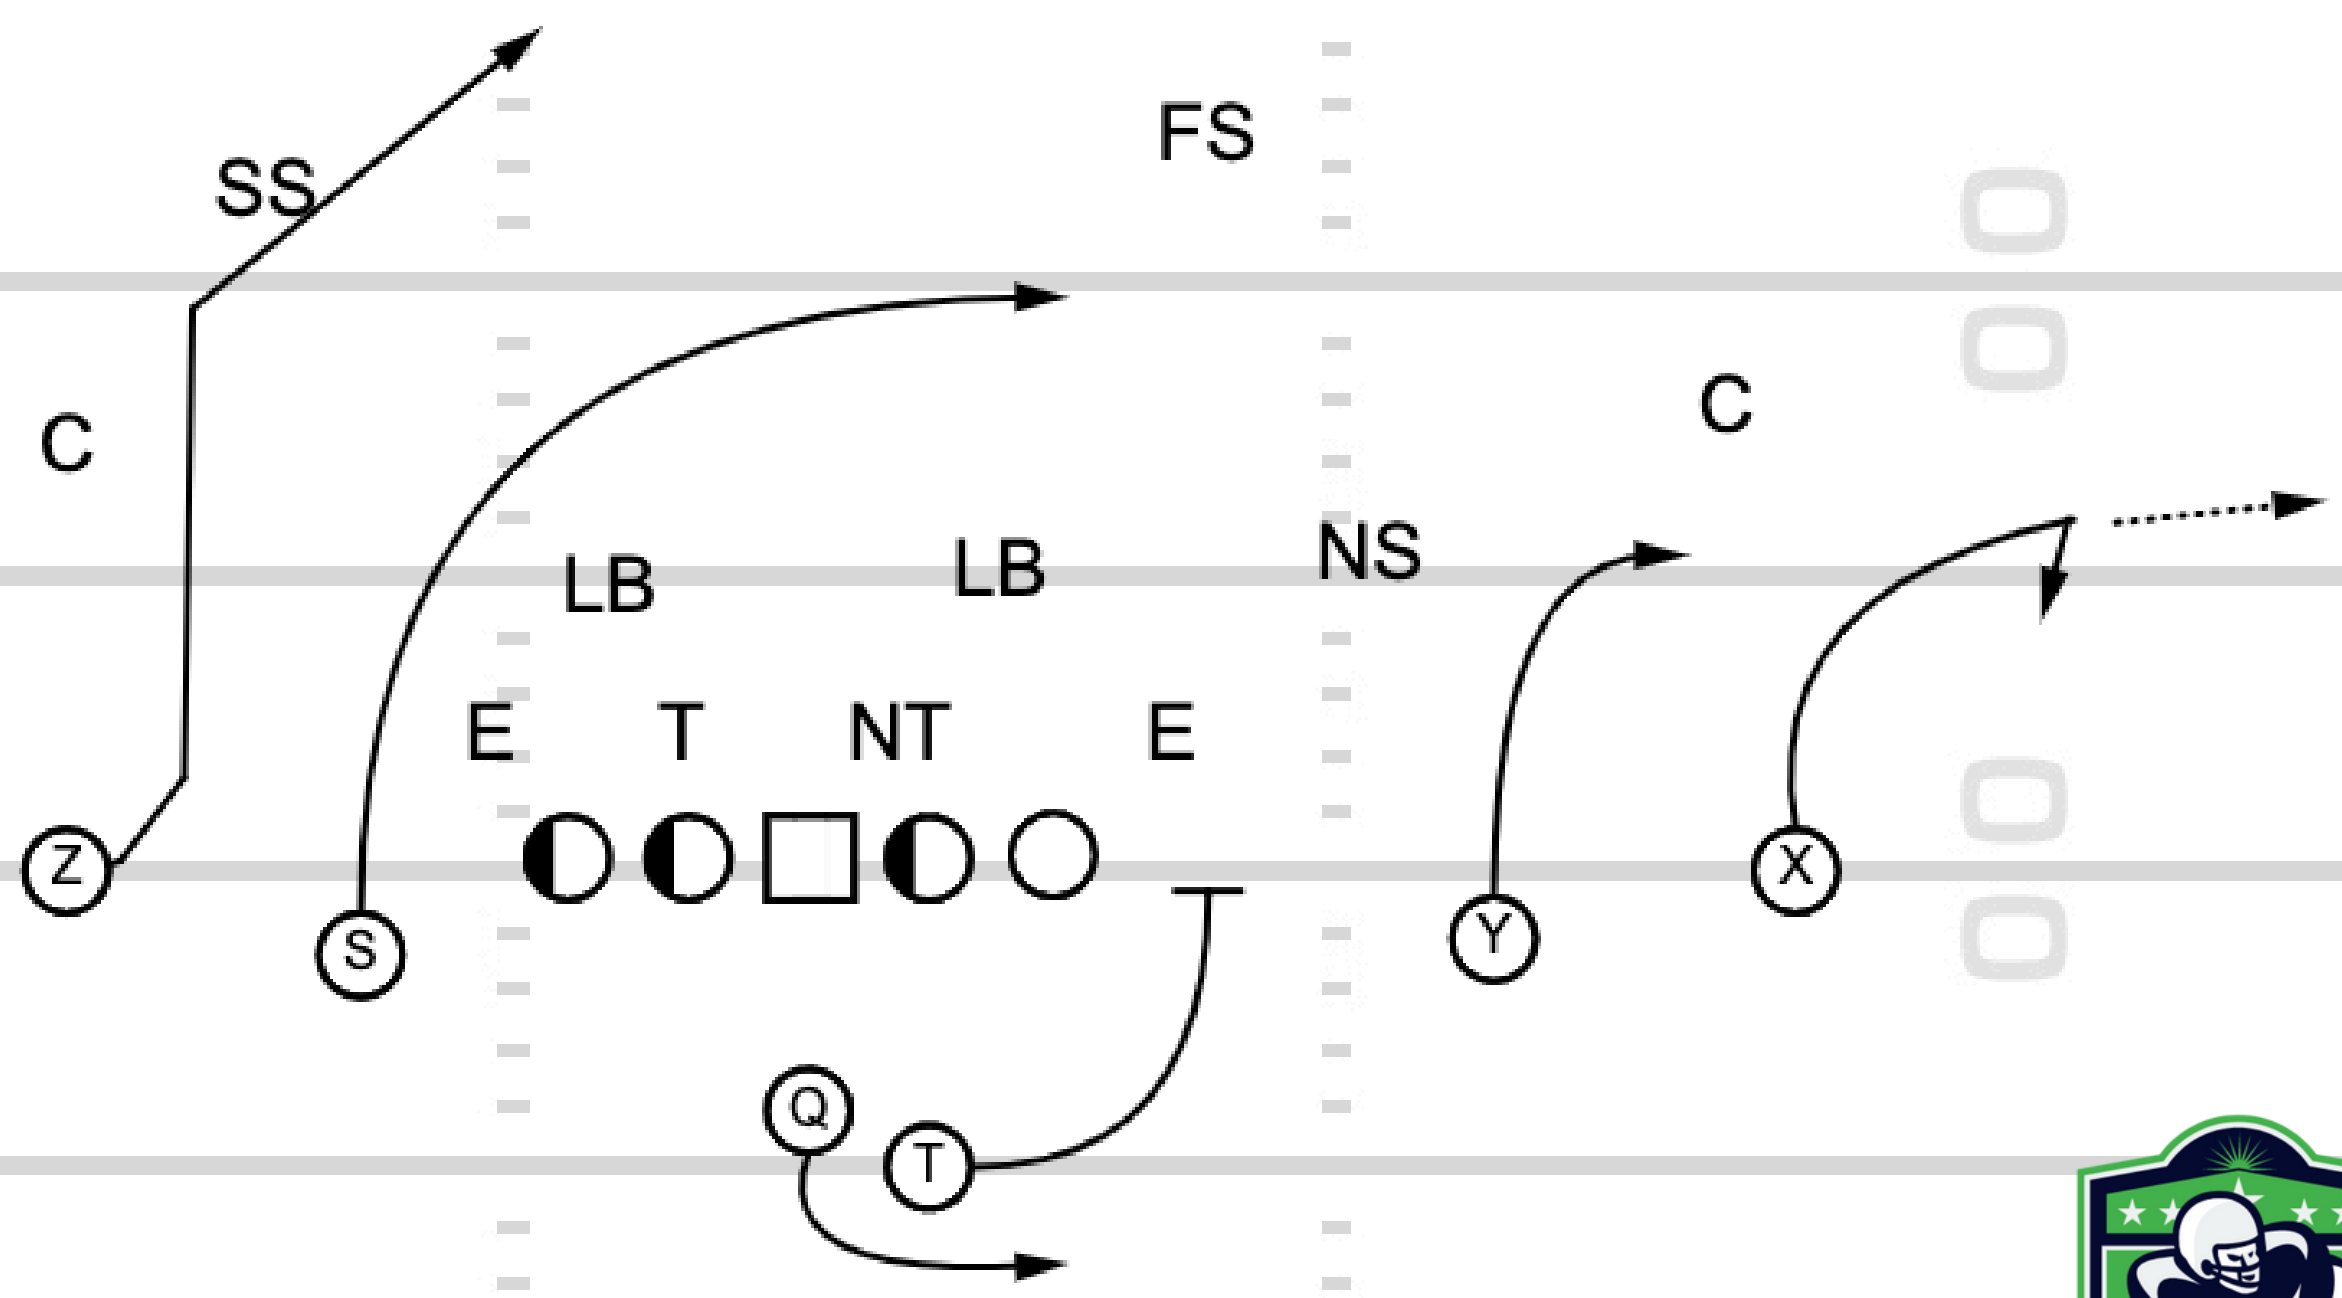

TOUCHDOWN
ANALYSIS

TOUCHDOWN
ANALYSIS

Play 11: 2x2 Sprint Out Freeze Play

TOUCHDOWN
ANALYSIS

TOUCHDOWN
ANALYSIS

Play 12: Empty Hidden TE Play

TOUCHDOWN
ANALYSIS

TOUCHDOWN
ANALYSIS

Play 13: FIB Trips Spread H-Back Outside Zone Reverse Flea Flicker

TOUCHDOWN
ANALYSIS

TOUCHDOWN
ANALYSIS

The logo is a shield-shaped emblem with a green border. Inside, there's a stylized illustration of a football player in a white jersey and helmet, running with the ball. The background of the shield is light green with four white stars arranged in a horizontal line. At the top of the shield, there's a sunburst or starburst symbol.