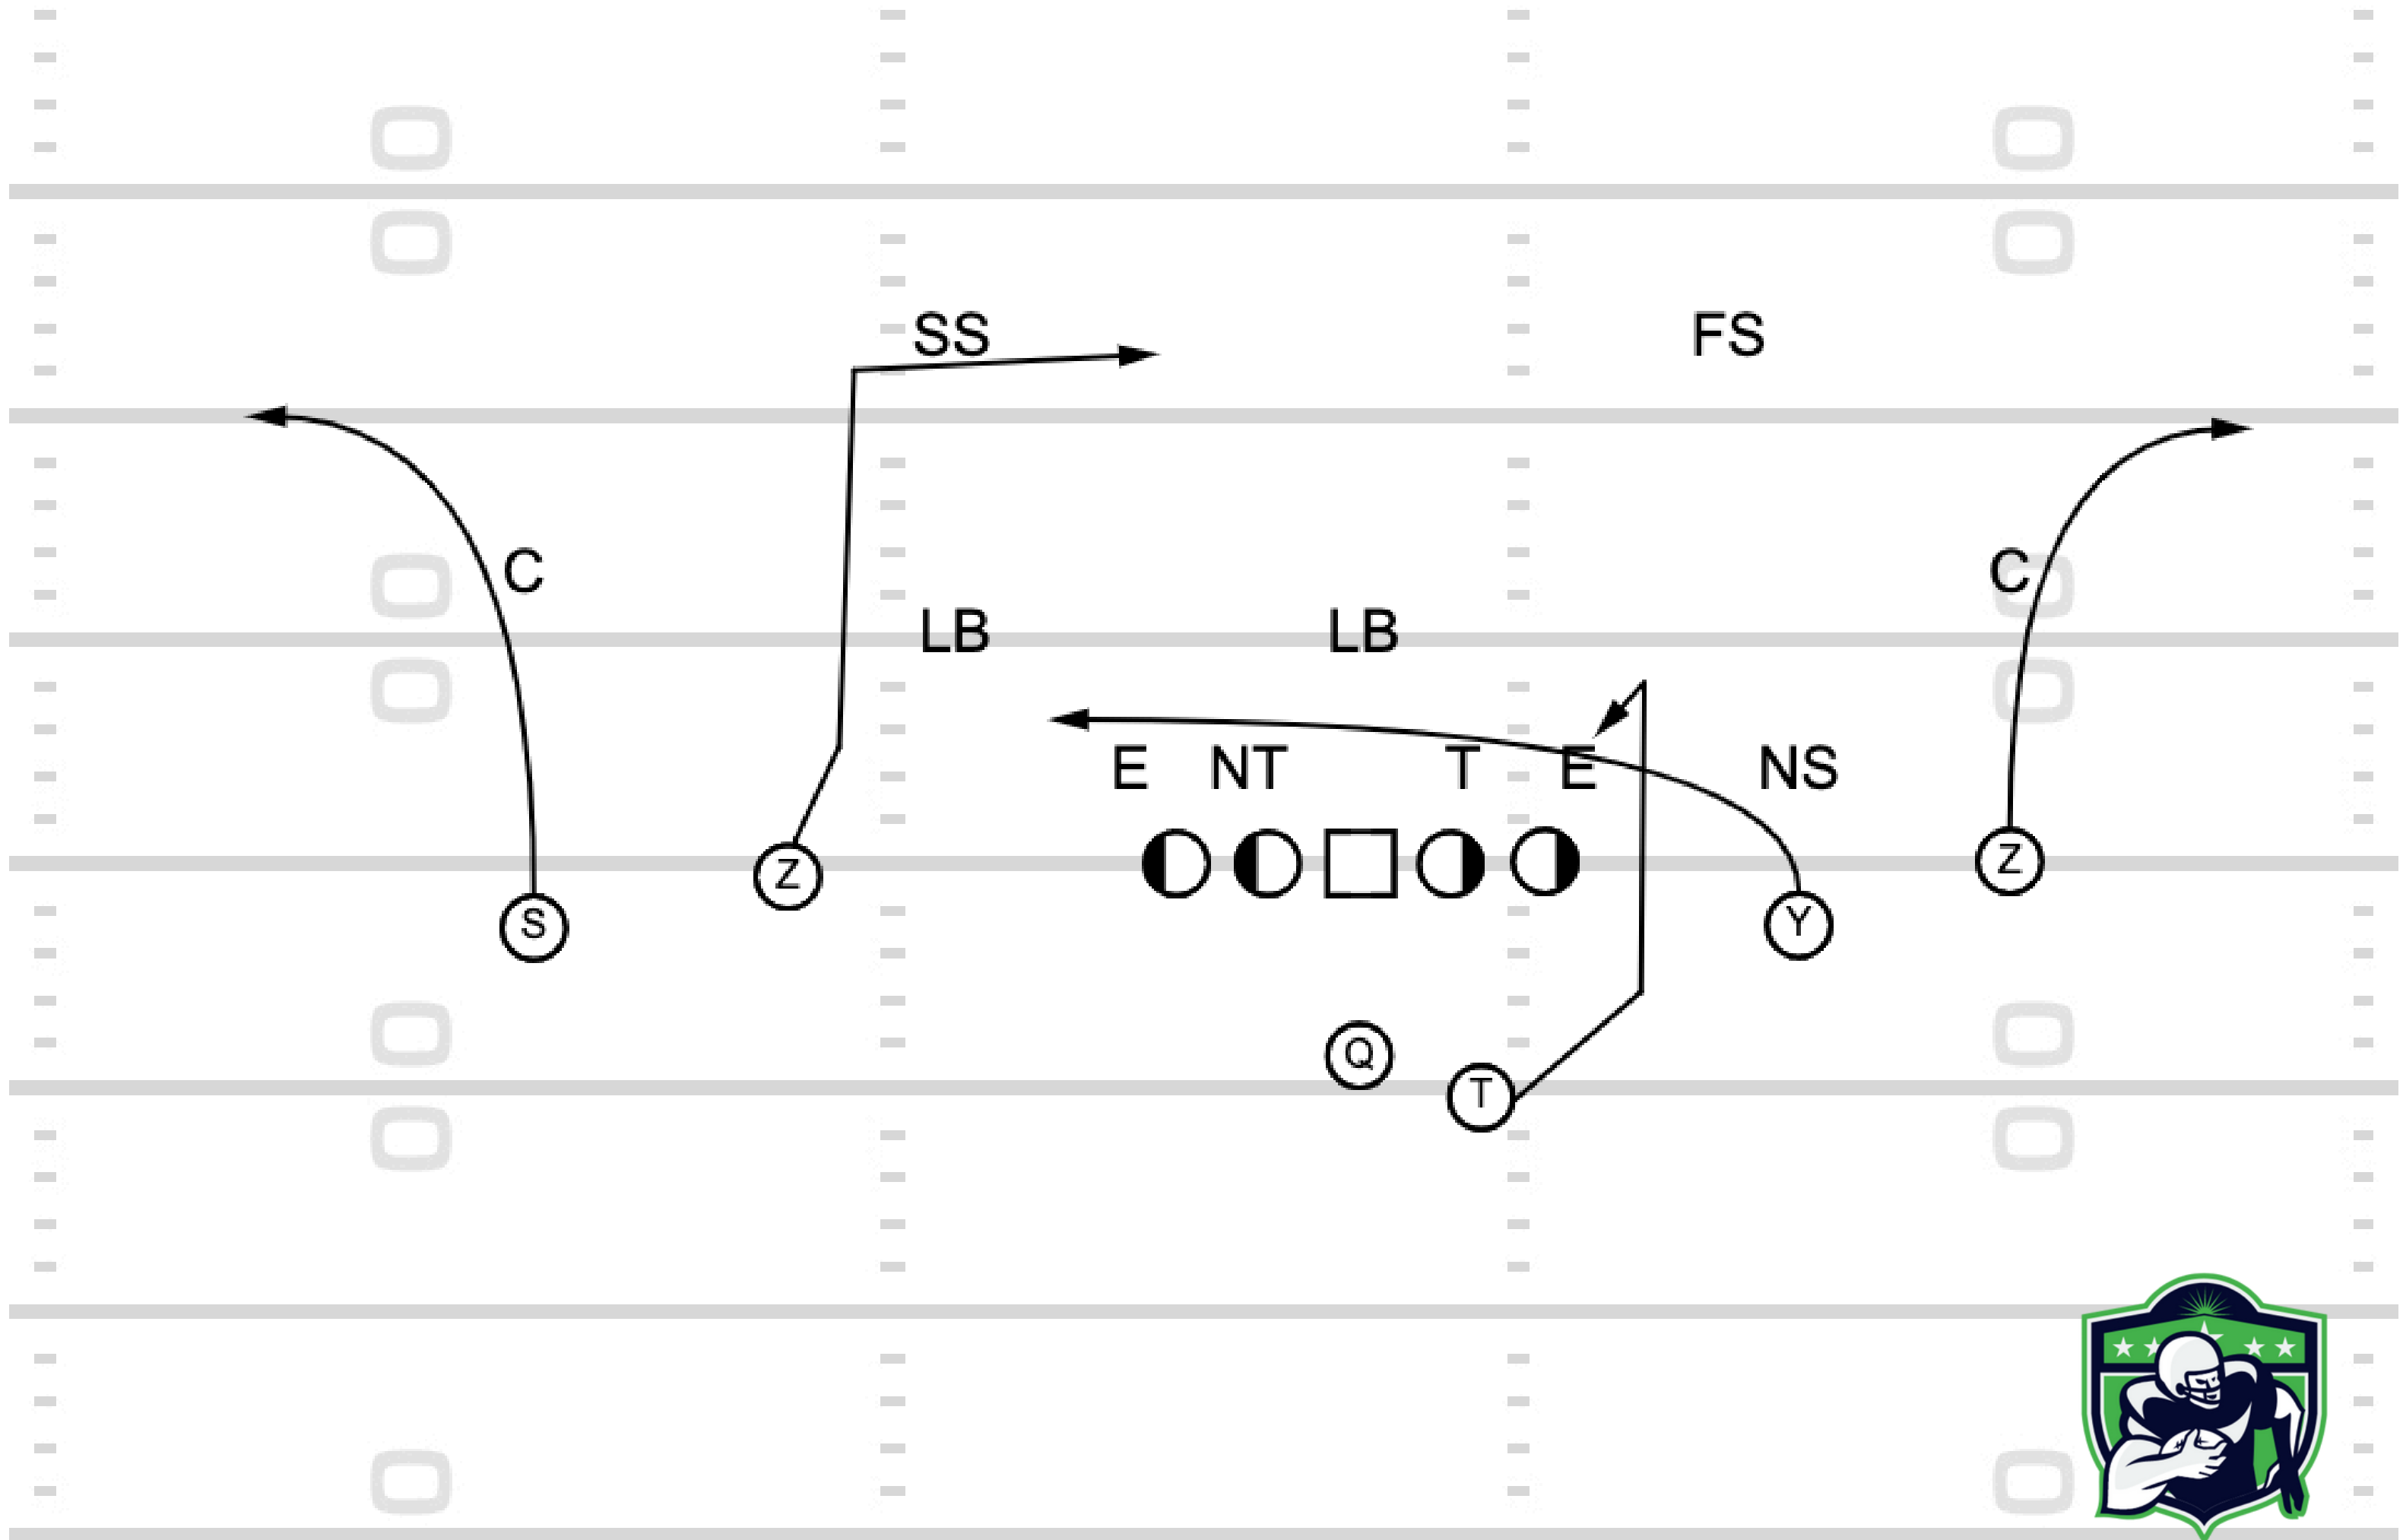

TOUCHDOWN
ANALYSIS