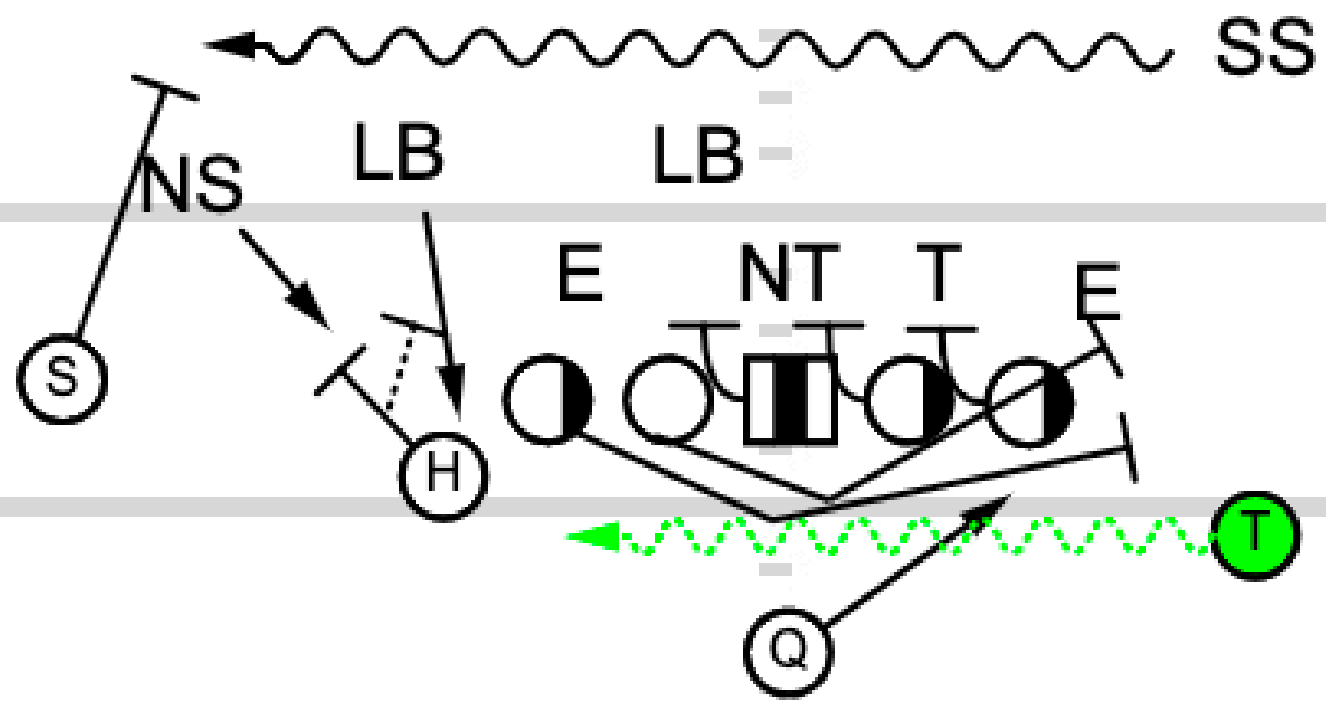

10

20

FS

10

20

TOUCHDOWN ANALYSIS

C

X