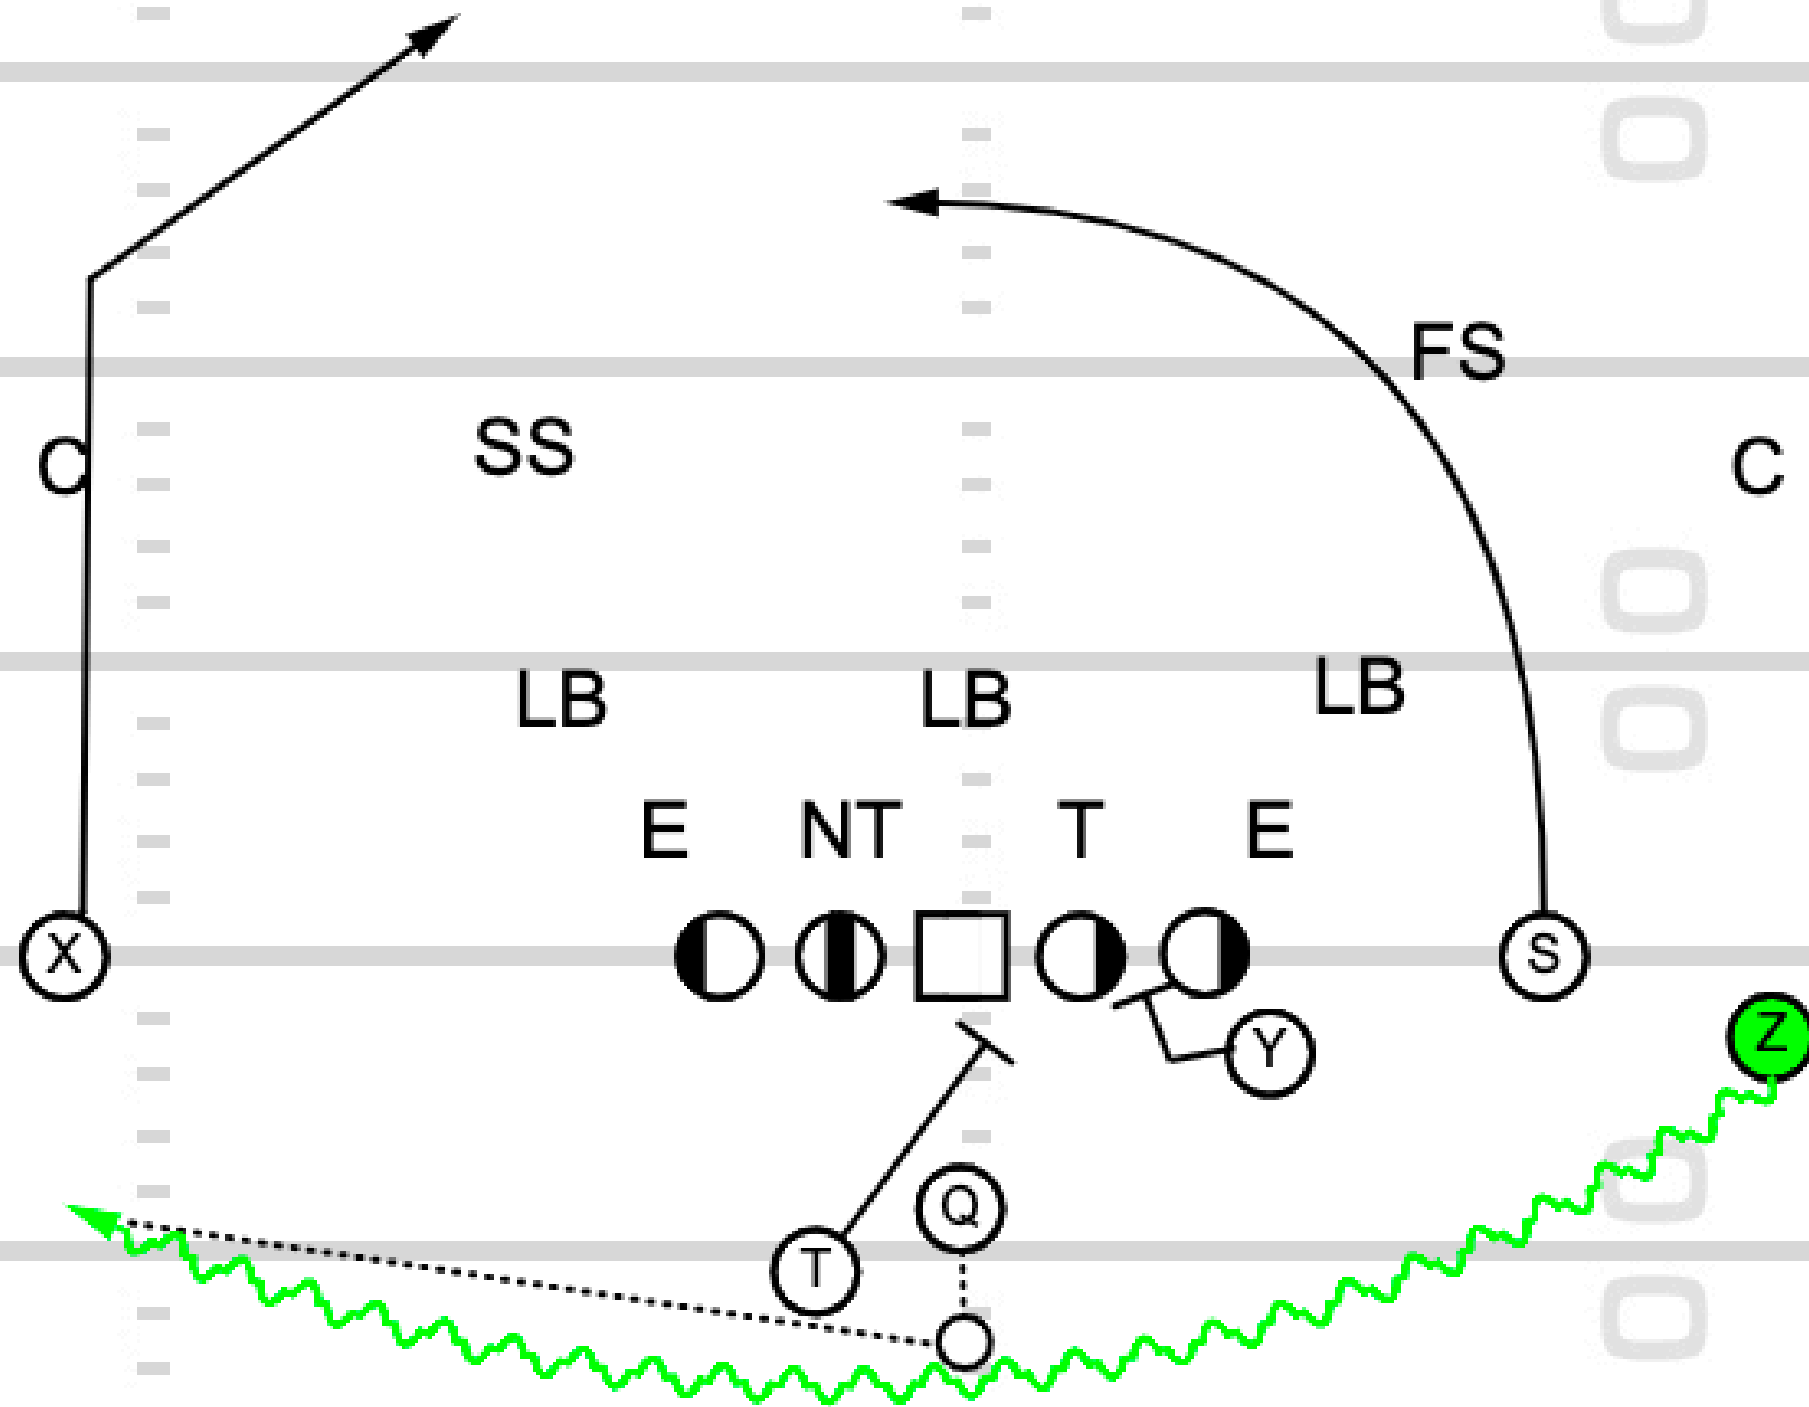

The UCF Knights Playbook

TOUCHDOWN
ANALYSIS

Part 1: The Run Game

The logo for FIB Touchdown Analysis is a shield-shaped emblem. It features a central silhouette of a football player in a dynamic pose, holding a football. The shield is divided into sections: a top section with a sunburst, a middle section with four stars, and a bottom section with a football. The colors are primarily green and grey.

Play 7: 2x2 Dice Corner-Post S Flat to Boundary

TOUCHDOWN
ANALYSIS

FS

TOUCHDOWN
ANALYSIS

Play 8: Empty Wing Twin Jet PAP

Verts

TOUCHDOWN
ANALYSIS

TOUCHDOWN
ANALYSIS

**Play 9: FIB Trips Z Orbit State of
Liberty PAP Vertical Pass
Checkdown**

TOUCHDOWN
ANALYSIS

TOUCHDOWN
ANALYSIS

Play 10: Trips PAP Z Jet Power
Read TB Wheel

TOUCHDOWN
ANALYSIS

TOUCHDOWN
ANALYSIS

Play 11: 2x2 PA Power Pitch Slot Glance