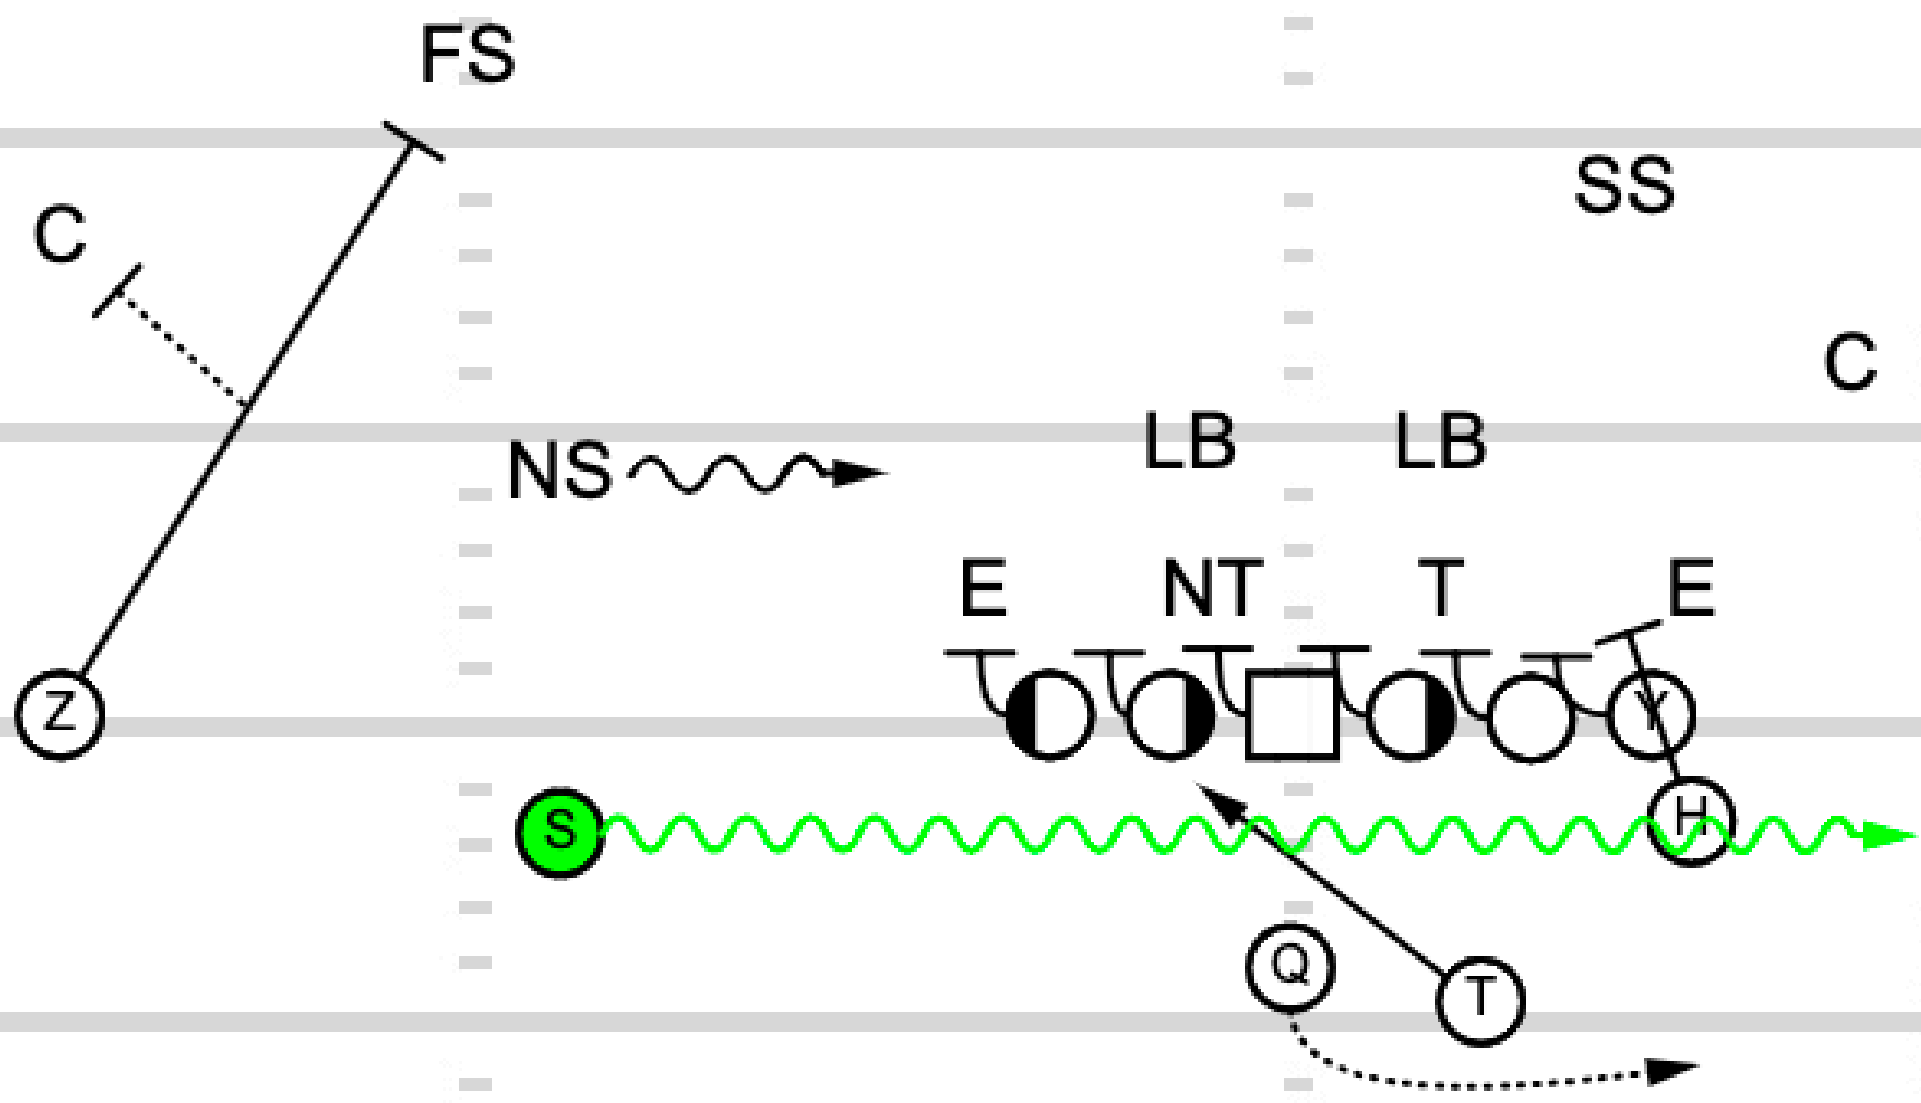

The UCF Knights Playbook

TOUCHDOWN
ANALYSIS

Part 1: The Run Game

The logo for FIB Touchdown Analysis is a shield-shaped emblem. It features a central silhouette of a football player in a dynamic pose, holding a football. The shield is divided into sections: a top section with a sunburst, a middle section with four stars, and a bottom section with a football. The colors are primarily green and grey.

Play 1: FIB Wing Twin Z Jet Motion IZ Weak

TOUCHDOWN
ANALYSIS

TOUCHDOWN
ANALYSIS

**Play 2: Empty Trey H-Back RB
Escort QB Split Zone**

TOUCHDOWN
ANALYSIS

Play 3: Trips H-Back Z Jet Iso Wk

TOUCHDOWN
ANALYSIS