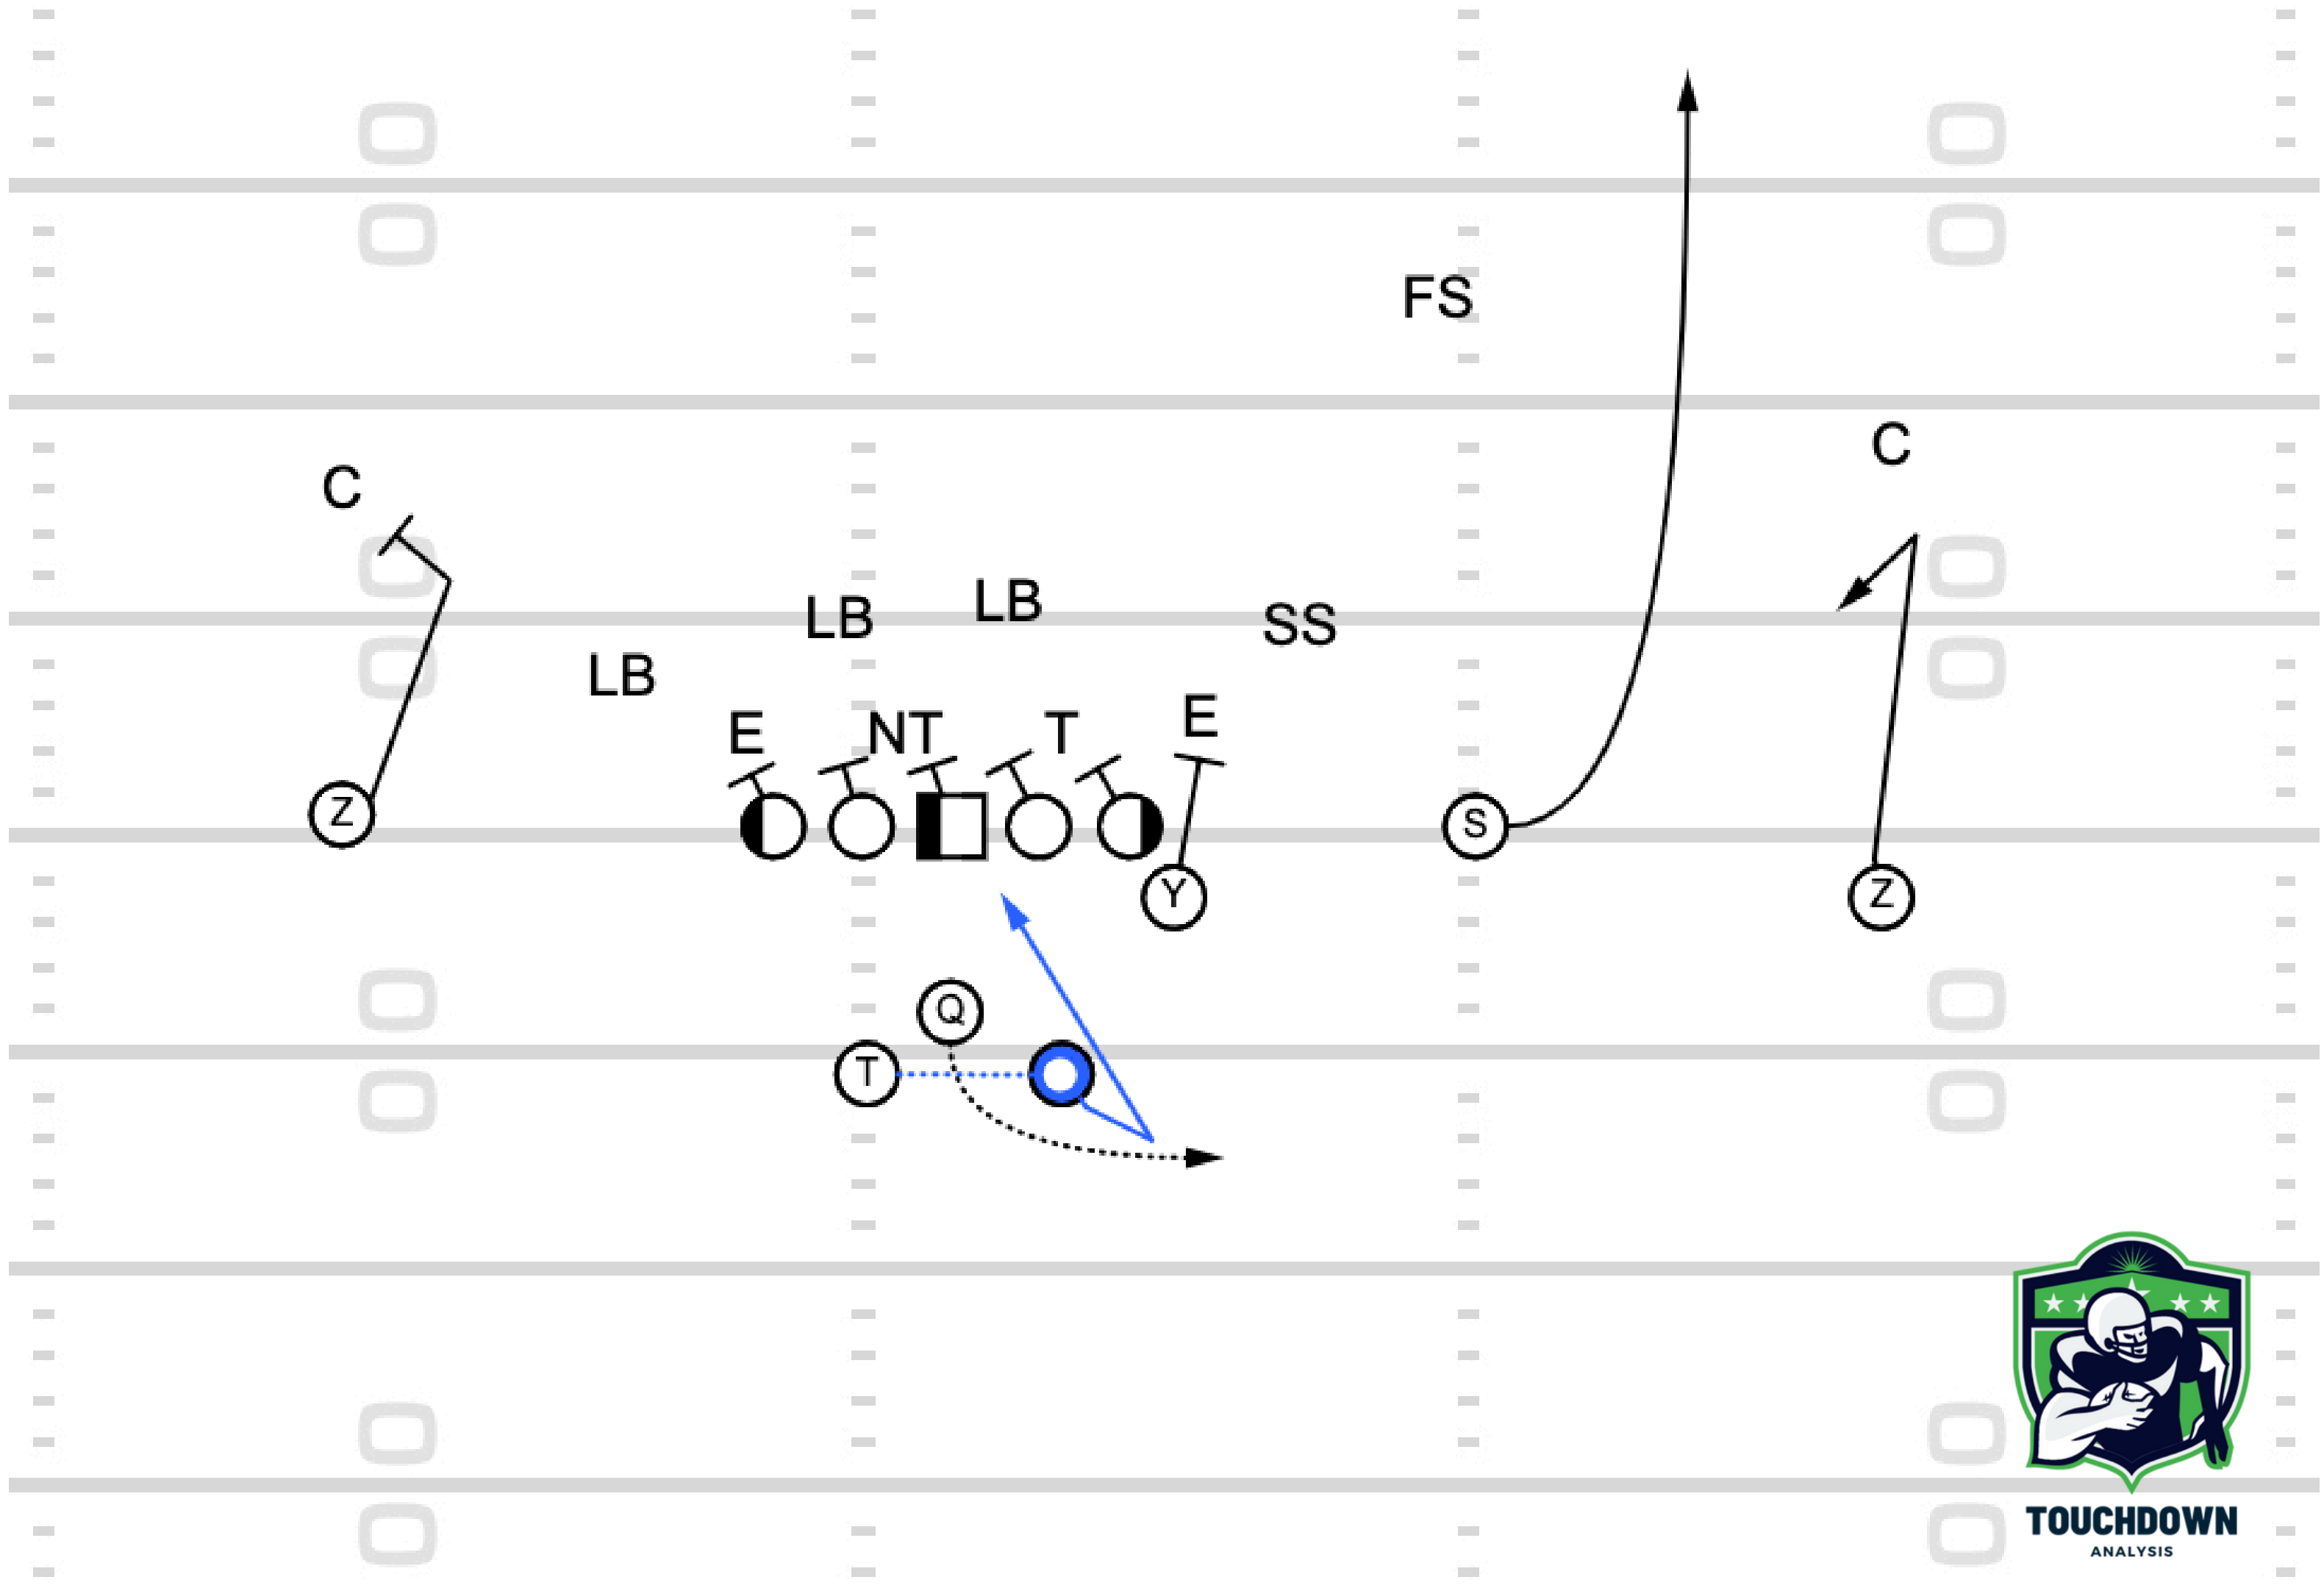

TOUCHDOWN
ANALYSIS