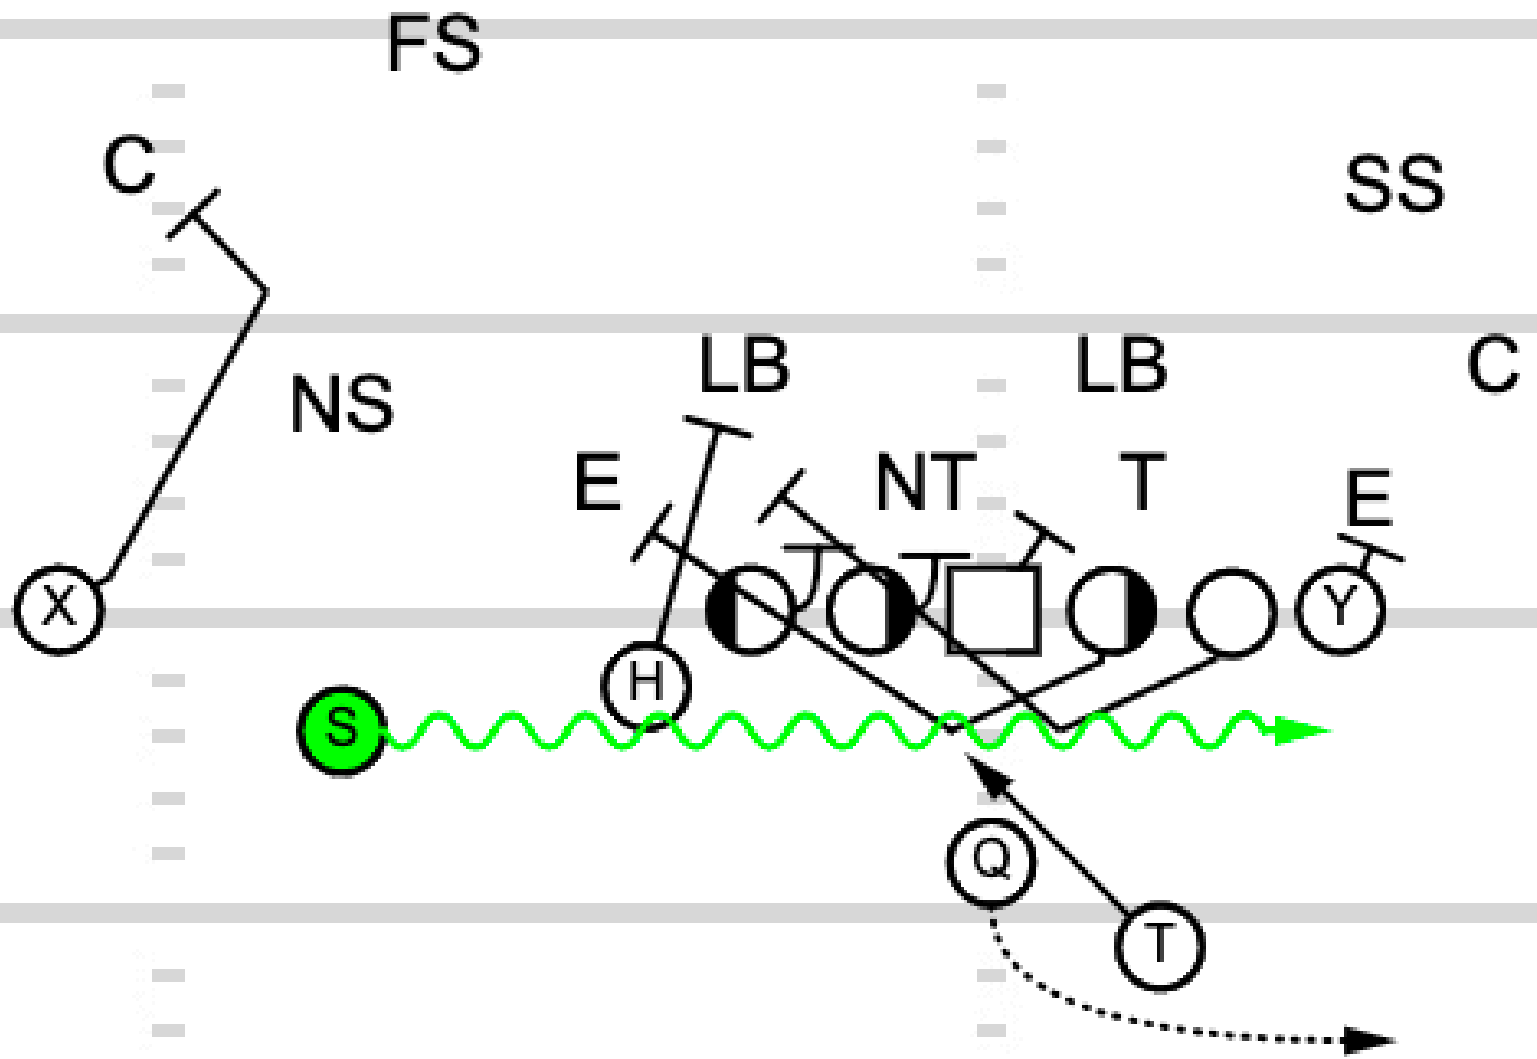

The UCF Knights Playbook

TOUCHDOWN
ANALYSIS

Part 1: The Run Game

The logo for FIB Touchdown Analysis is a shield-shaped emblem. It features a central silhouette of a football player in a dynamic pose, holding a football. The shield is divided into sections: a top section with a sunburst, a middle section with four stars, and a bottom section with a football. The colors are primarily green and grey.

TOUCHDOWN
ANALYSIS

Play 10: FIB Wing Twin Z Jet Sweep Read GT Counter Opposite

TOUCHDOWN
ANALYSIS

Play 11: Trey H-Back S Mo GT
Counter Weak

TOUCHDOWN
ANALYSIS

TOUCHDOWN
ANALYSIS

**Play 12: Empty H-Back Jet QB
Counter Weak**