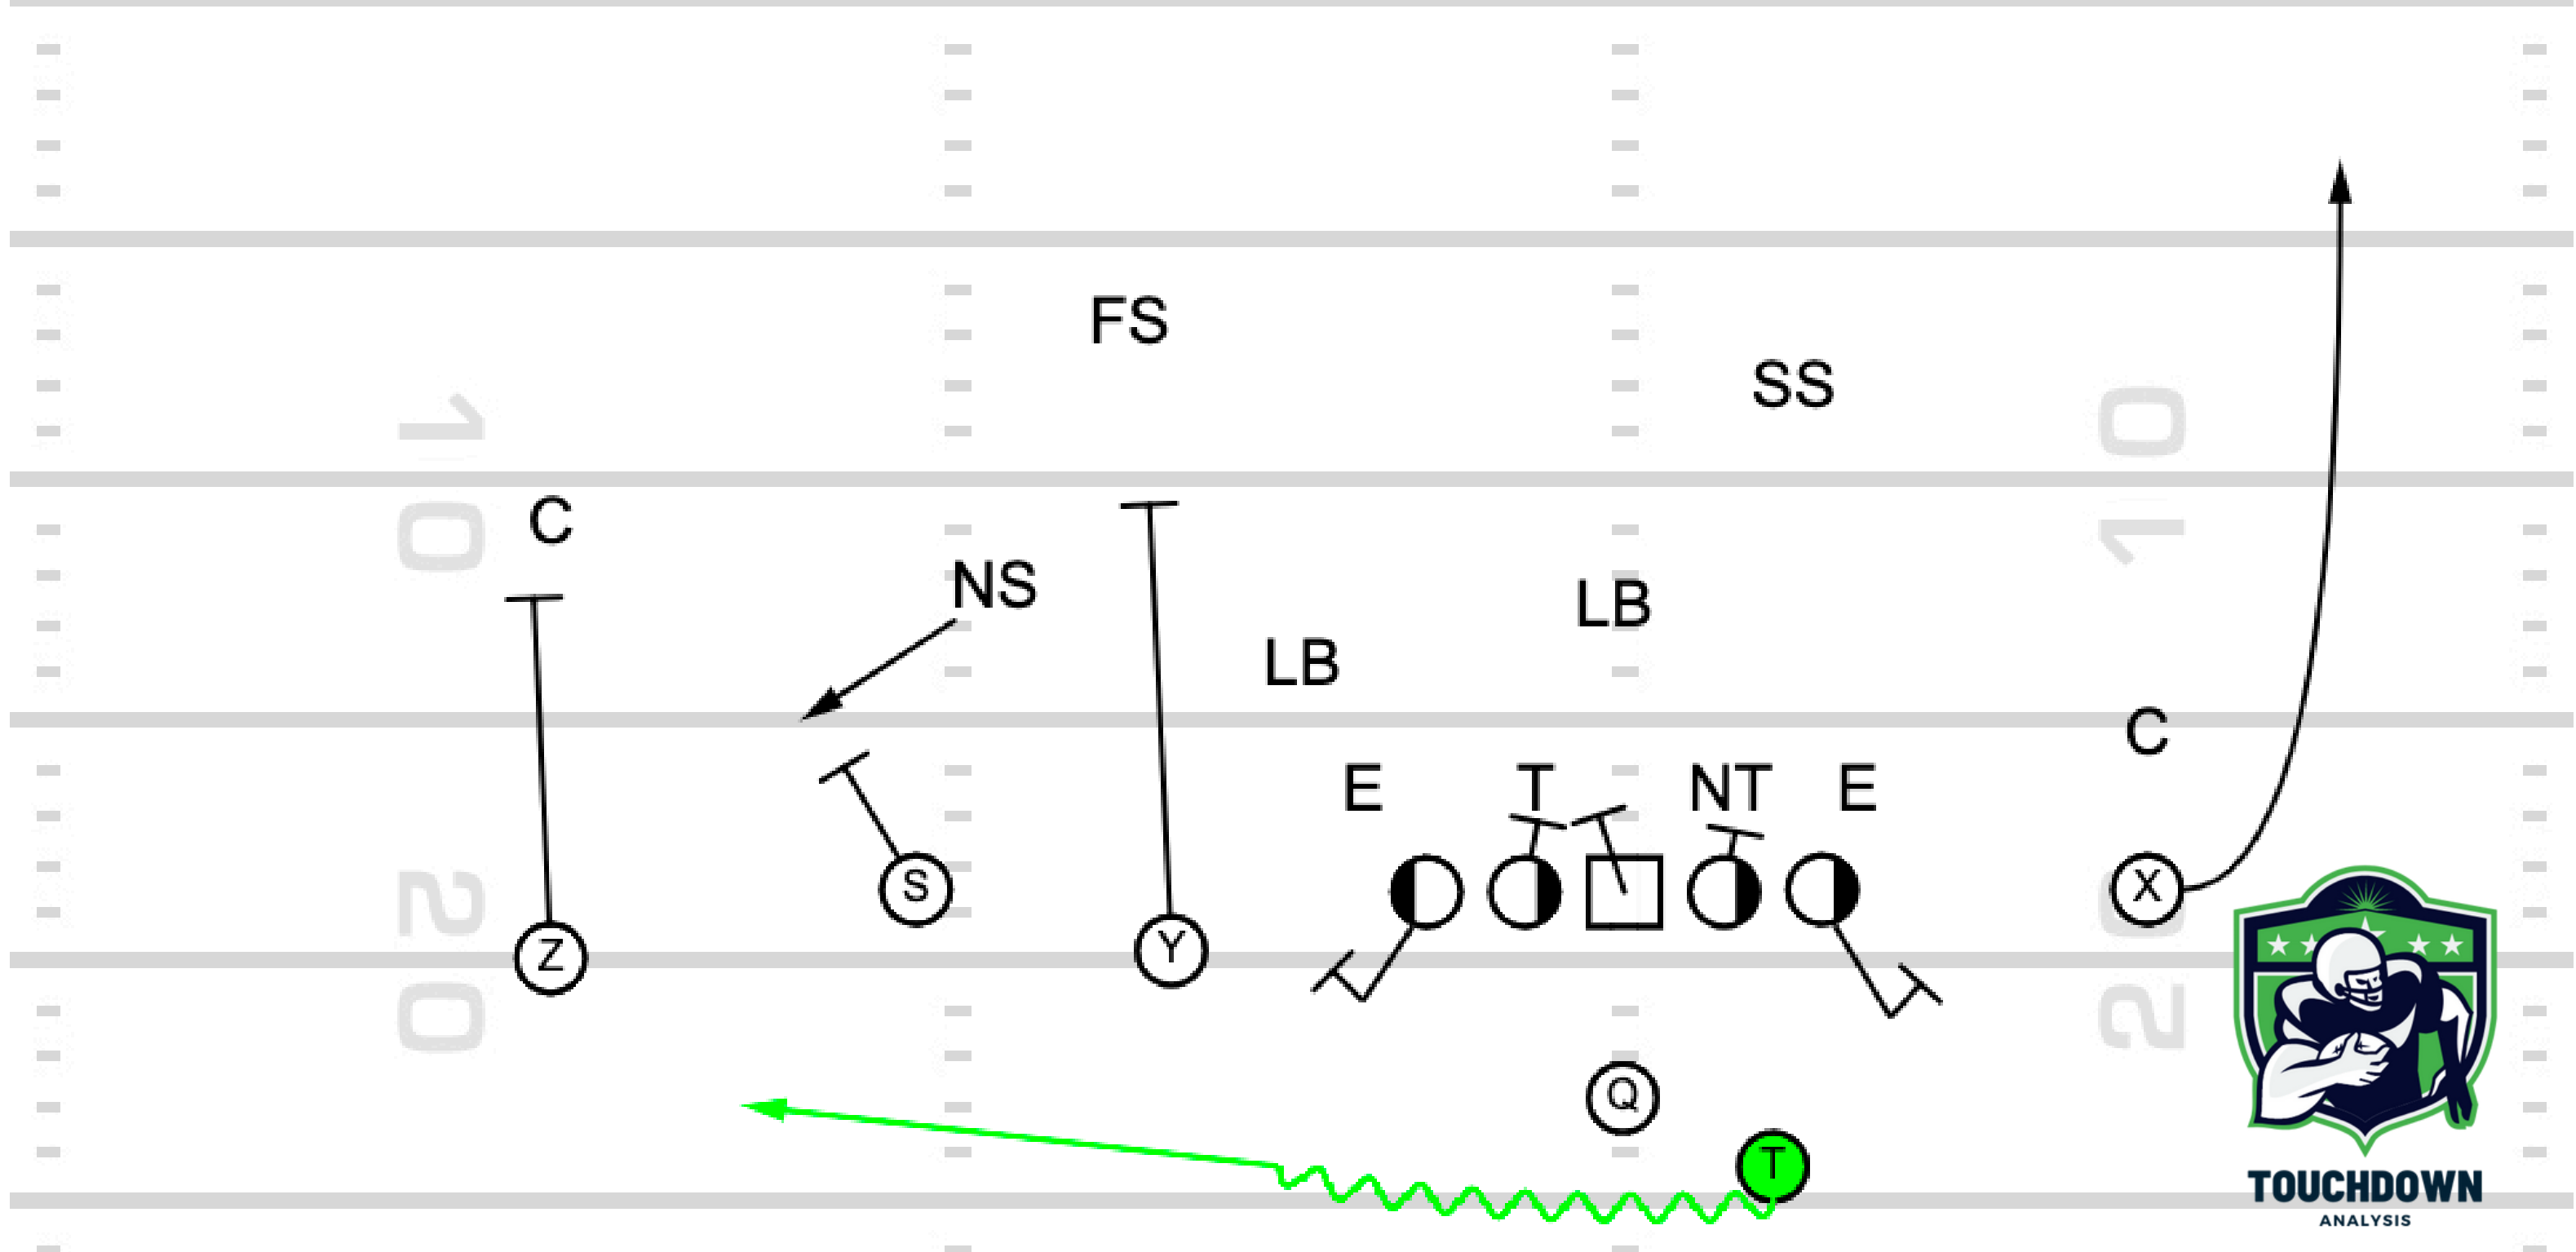

TOUCHDOWN
ANALYSIS

Play 2: Motion to Wing-Twin Zone
Read H Flat Screen RPO

TOUCHDOWN
ANALYSIS

TOUCHDOWN
ANALYSIS

**Play 3: Trips TB Flare Screen / QB
Draw RPO**

TOUCHDOWN
ANALYSIS

**Play 4: 2x2 Spread H-Back Flare
Motion Flare Screen QB Counter**