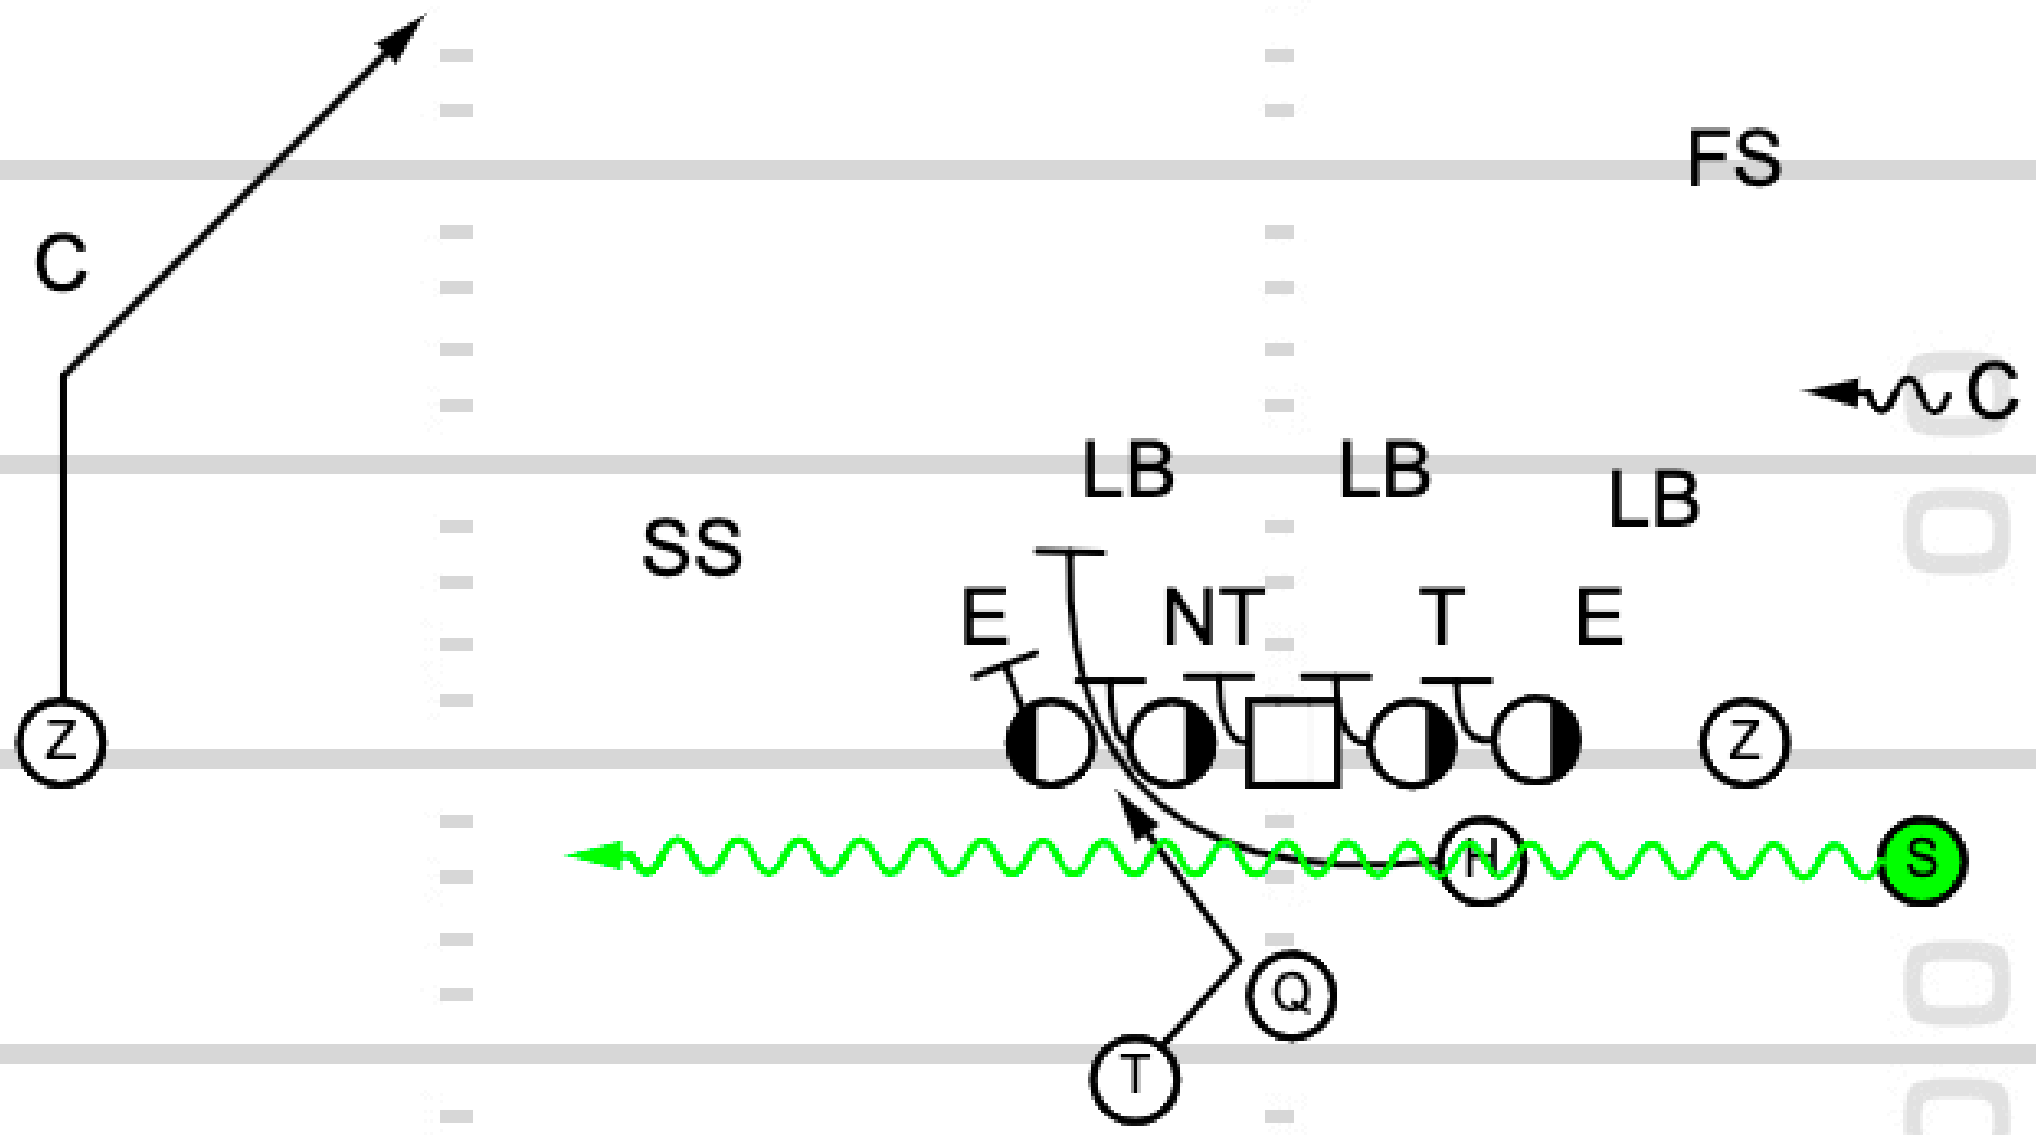

The UCF Knights Playbook

TOUCHDOWN
ANALYSIS

Part 1: The Run Game

The logo for FIB Touchdown Analysis is a shield-shaped emblem. It features a central silhouette of a football player in a dynamic pose, holding a football. The shield is divided into sections: a top section with a sunburst, a middle section with four stars, and a bottom section with a football. The colors are primarily green and grey.

Play 1: FIB Wing Twin Z Jet Motion IZ Weak

TOUCHDOWN
ANALYSIS

TOUCHDOWN
ANALYSIS

**Play 2: Empty Trey H-Back RB
Escort QB Split Zone**

TOUCHDOWN
ANALYSIS

Play 3: Trips H-Back Z Jet Iso Wk

TOUCHDOWN
ANALYSIS