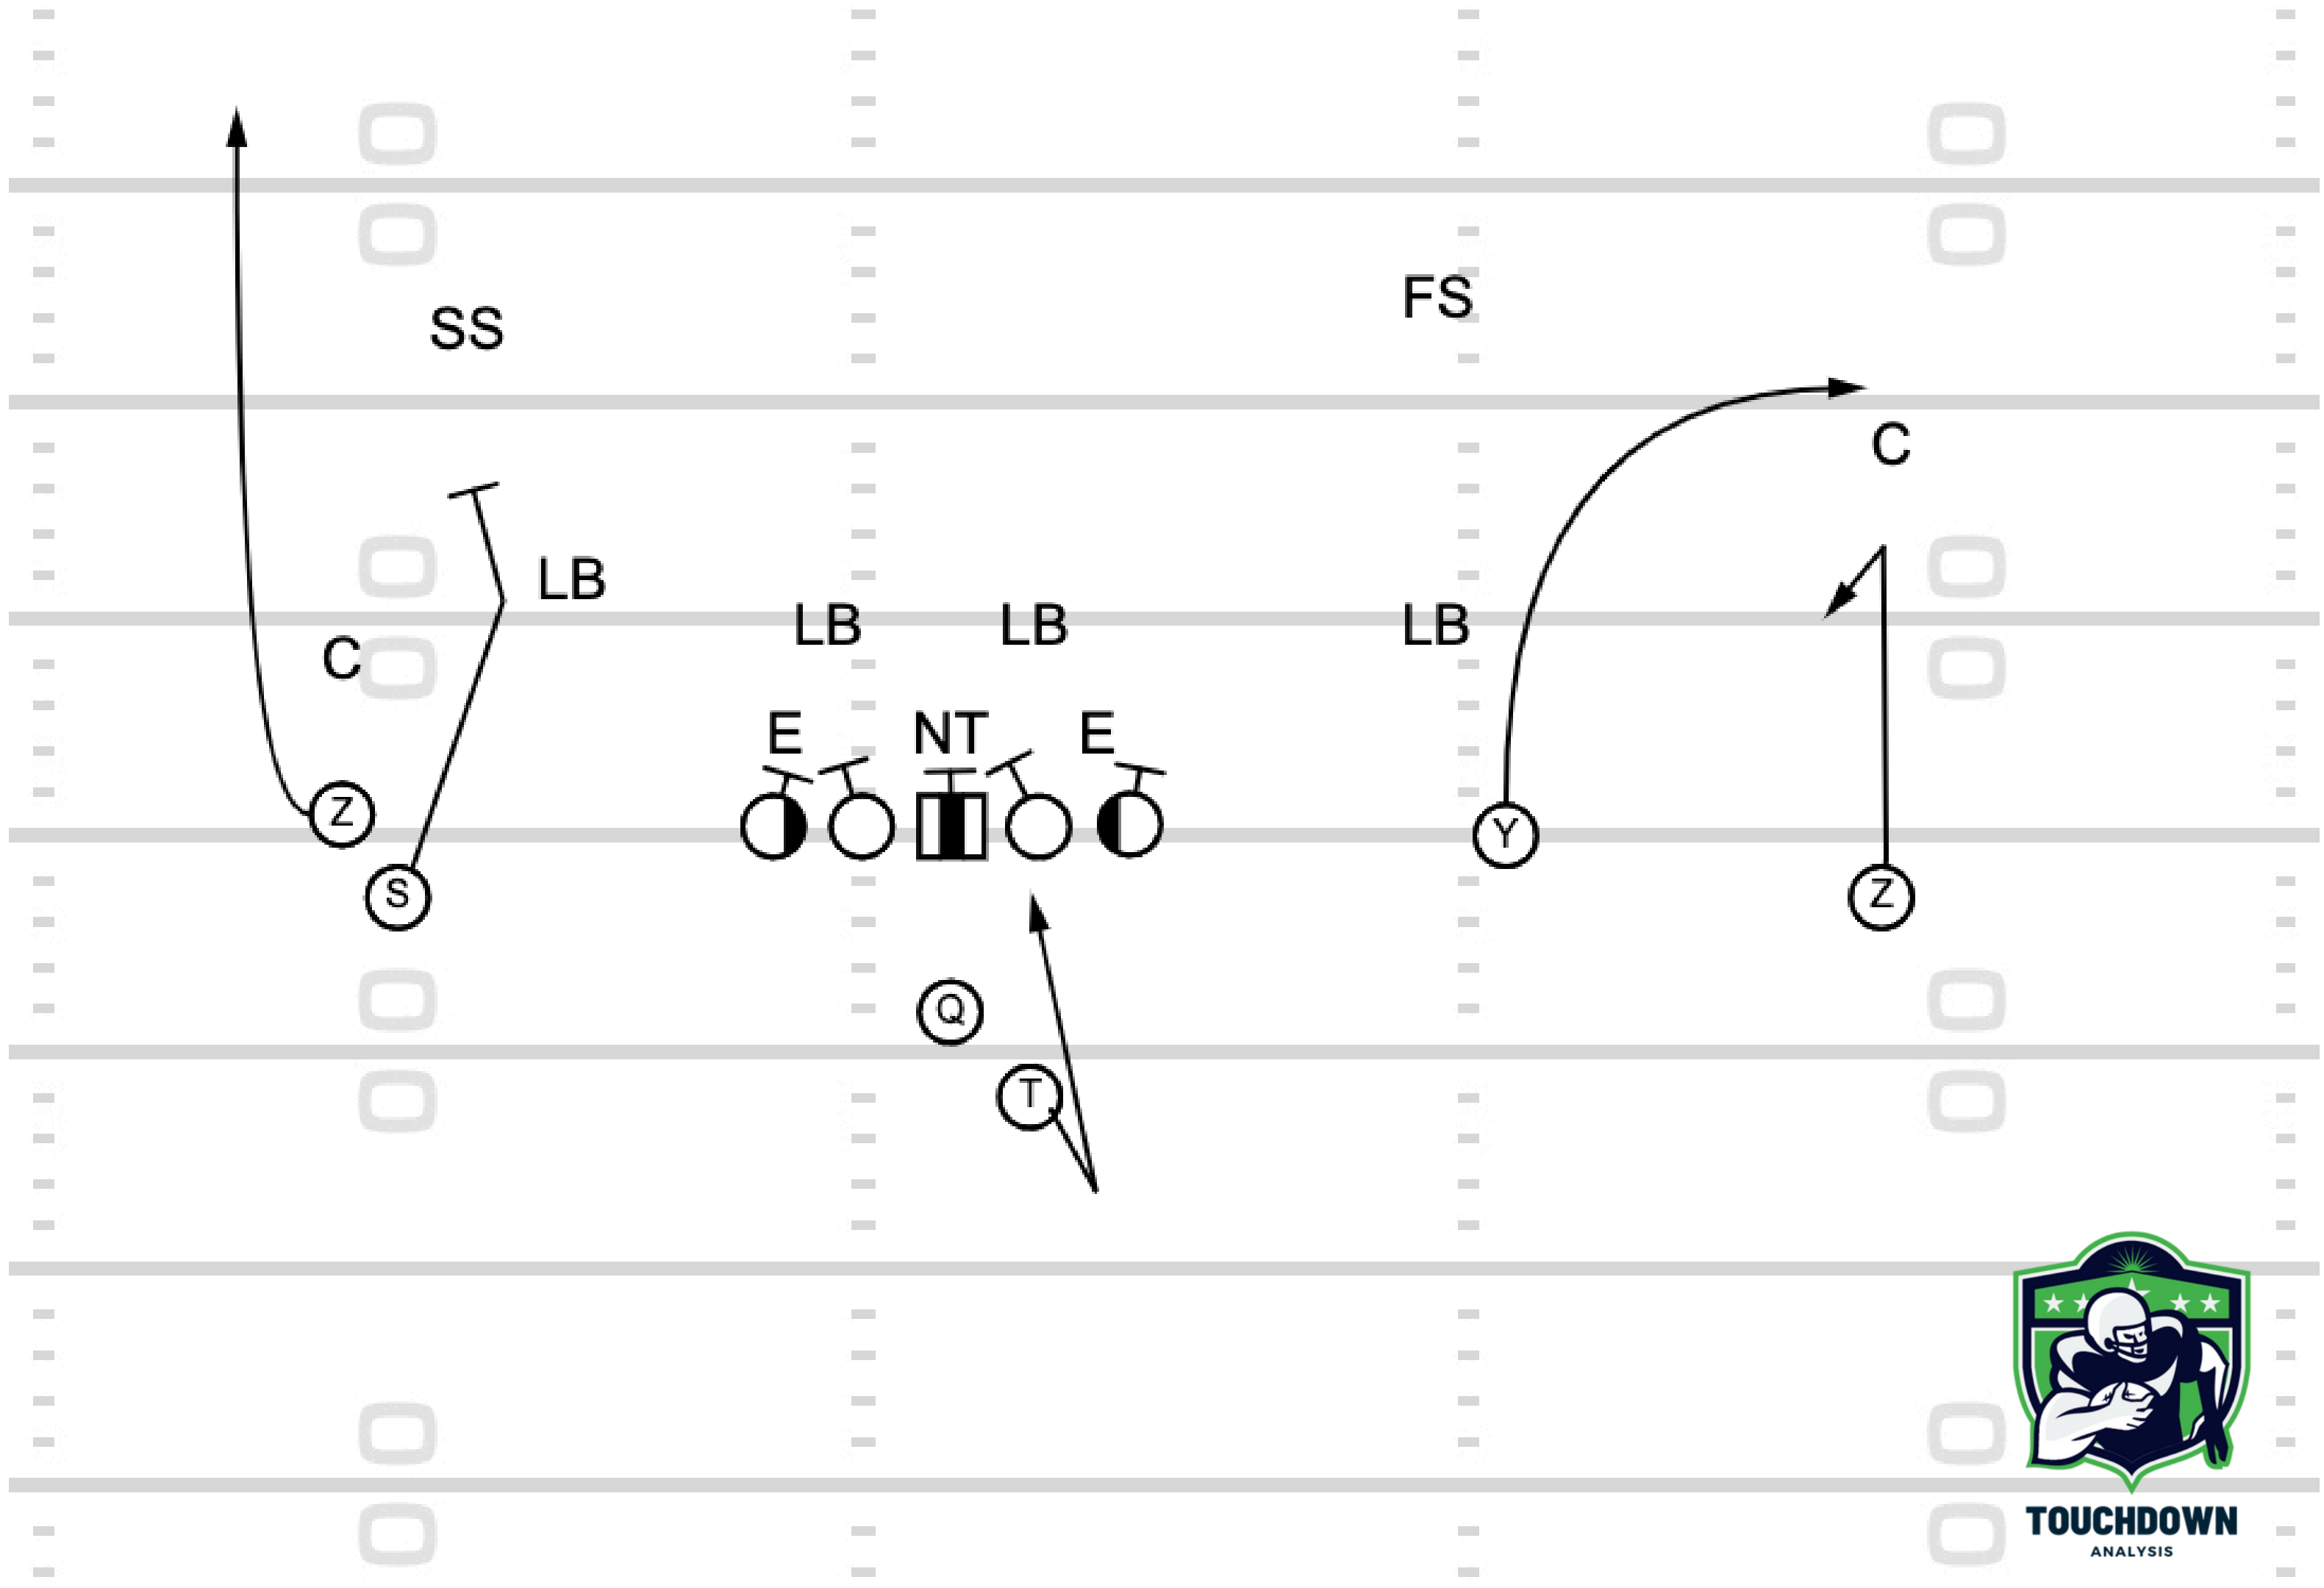

TOUCHDOWN
ANALYSIS