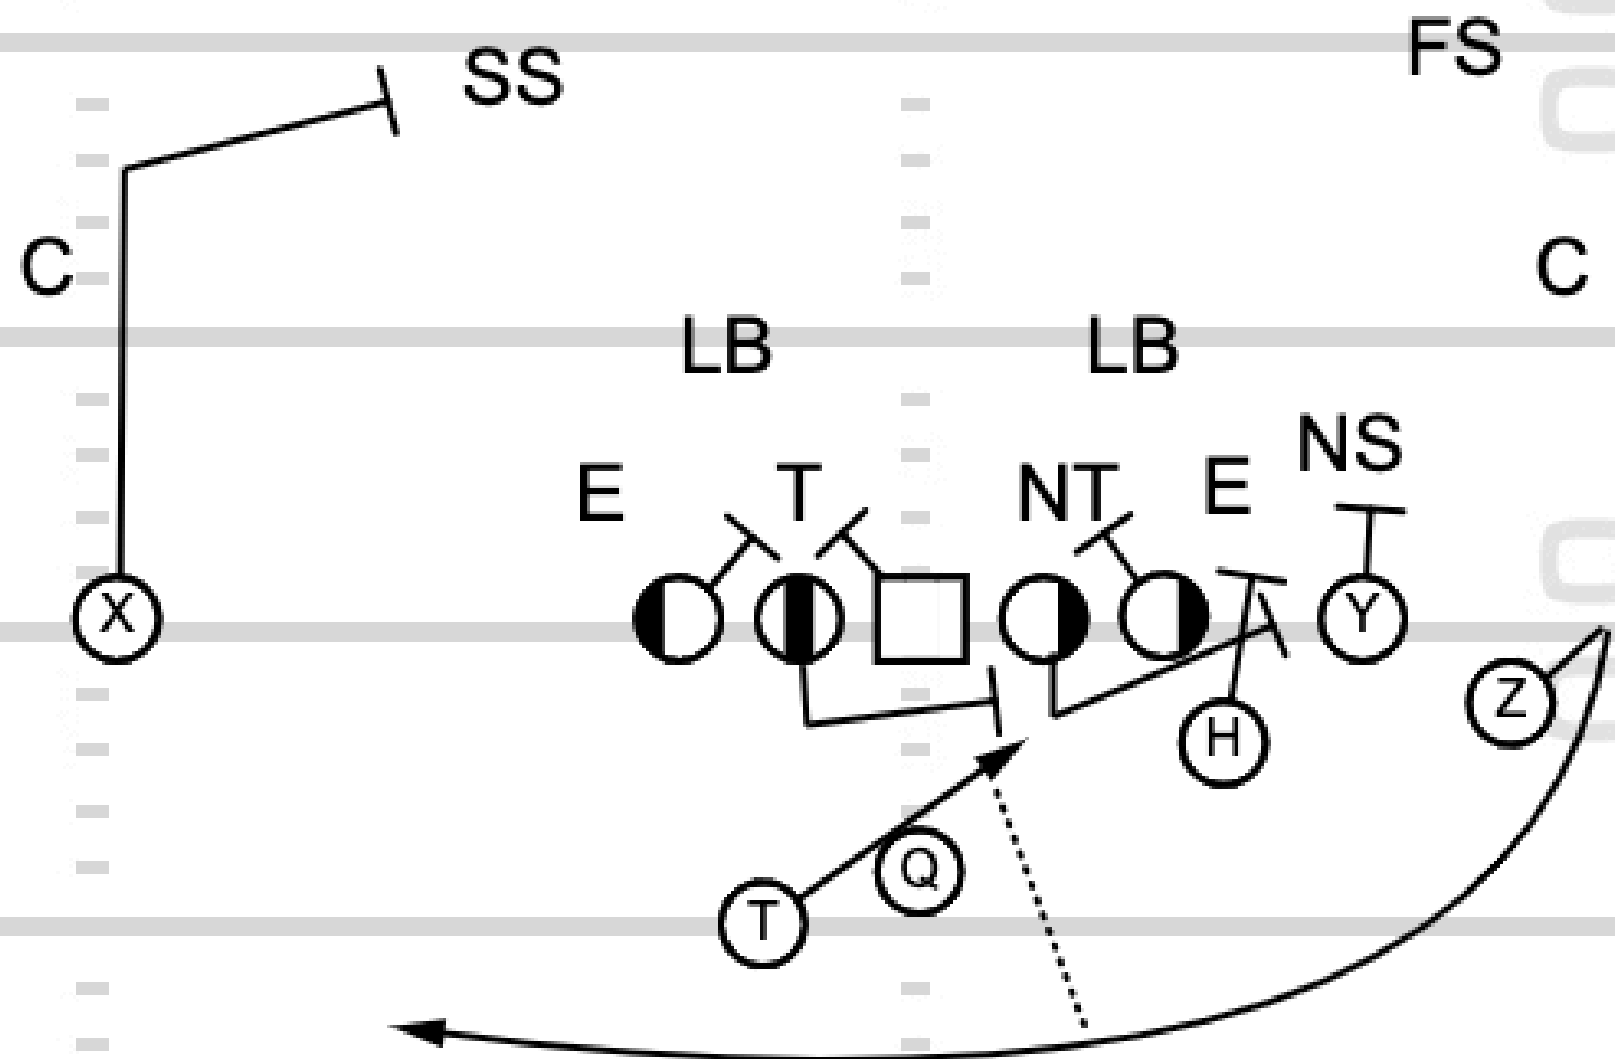

LB

SS

X

TOUCHDOWN
ANALYSIS

Play 6: FIB Trips Pin & Pull Reverse

TOUCHDOWN
ANALYSIS

TOUCHDOWN
ANALYSIS

Play 7: Wildcat Jet Fake Power Opposite