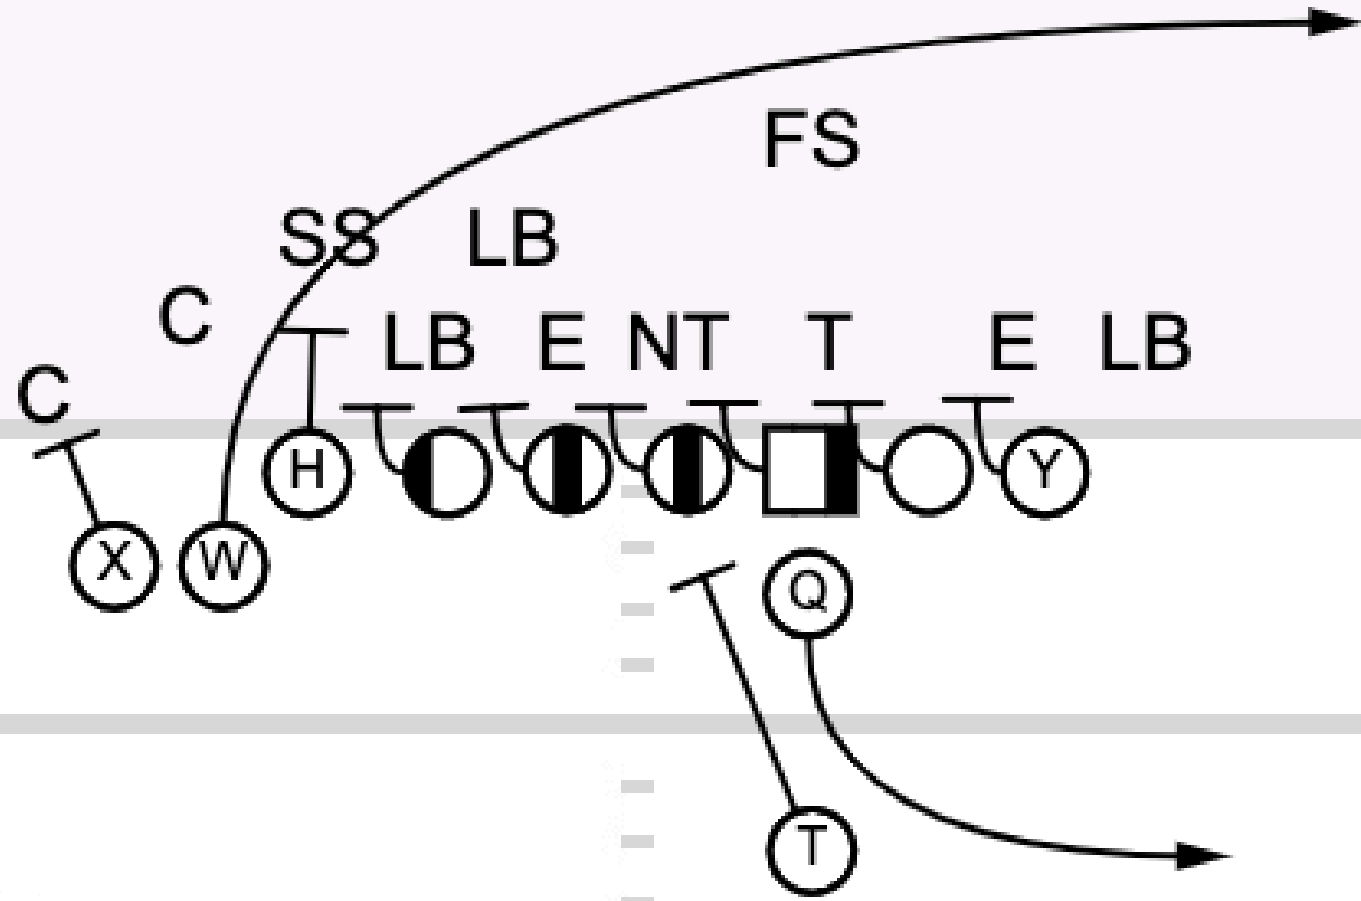

The UCF Knights Playbook

TOUCHDOWN
ANALYSIS

Part 1: The Run Game

The logo for FIB Touchdown Analysis is a shield-shaped emblem. It features a central silhouette of a football player in a dynamic pose, holding a football. The shield is divided into sections: a top section with a sunburst, a middle section with four stars, and a bottom section with a football. The colors are primarily green and grey.

Part 2: The Pass Game

Play 1: 2x2 Y Motion Pump Fake Boot

TOUCHDOWN
ANALYSIS

TOUCHDOWN
ANALYSIS

Play 2: Same Side Power Waggle Y Slide

TOUCHDOWN
ANALYSIS

Play 3: Sugar Huddle Unbalanced Boot

TOUCHDOWN
ANALYSIS