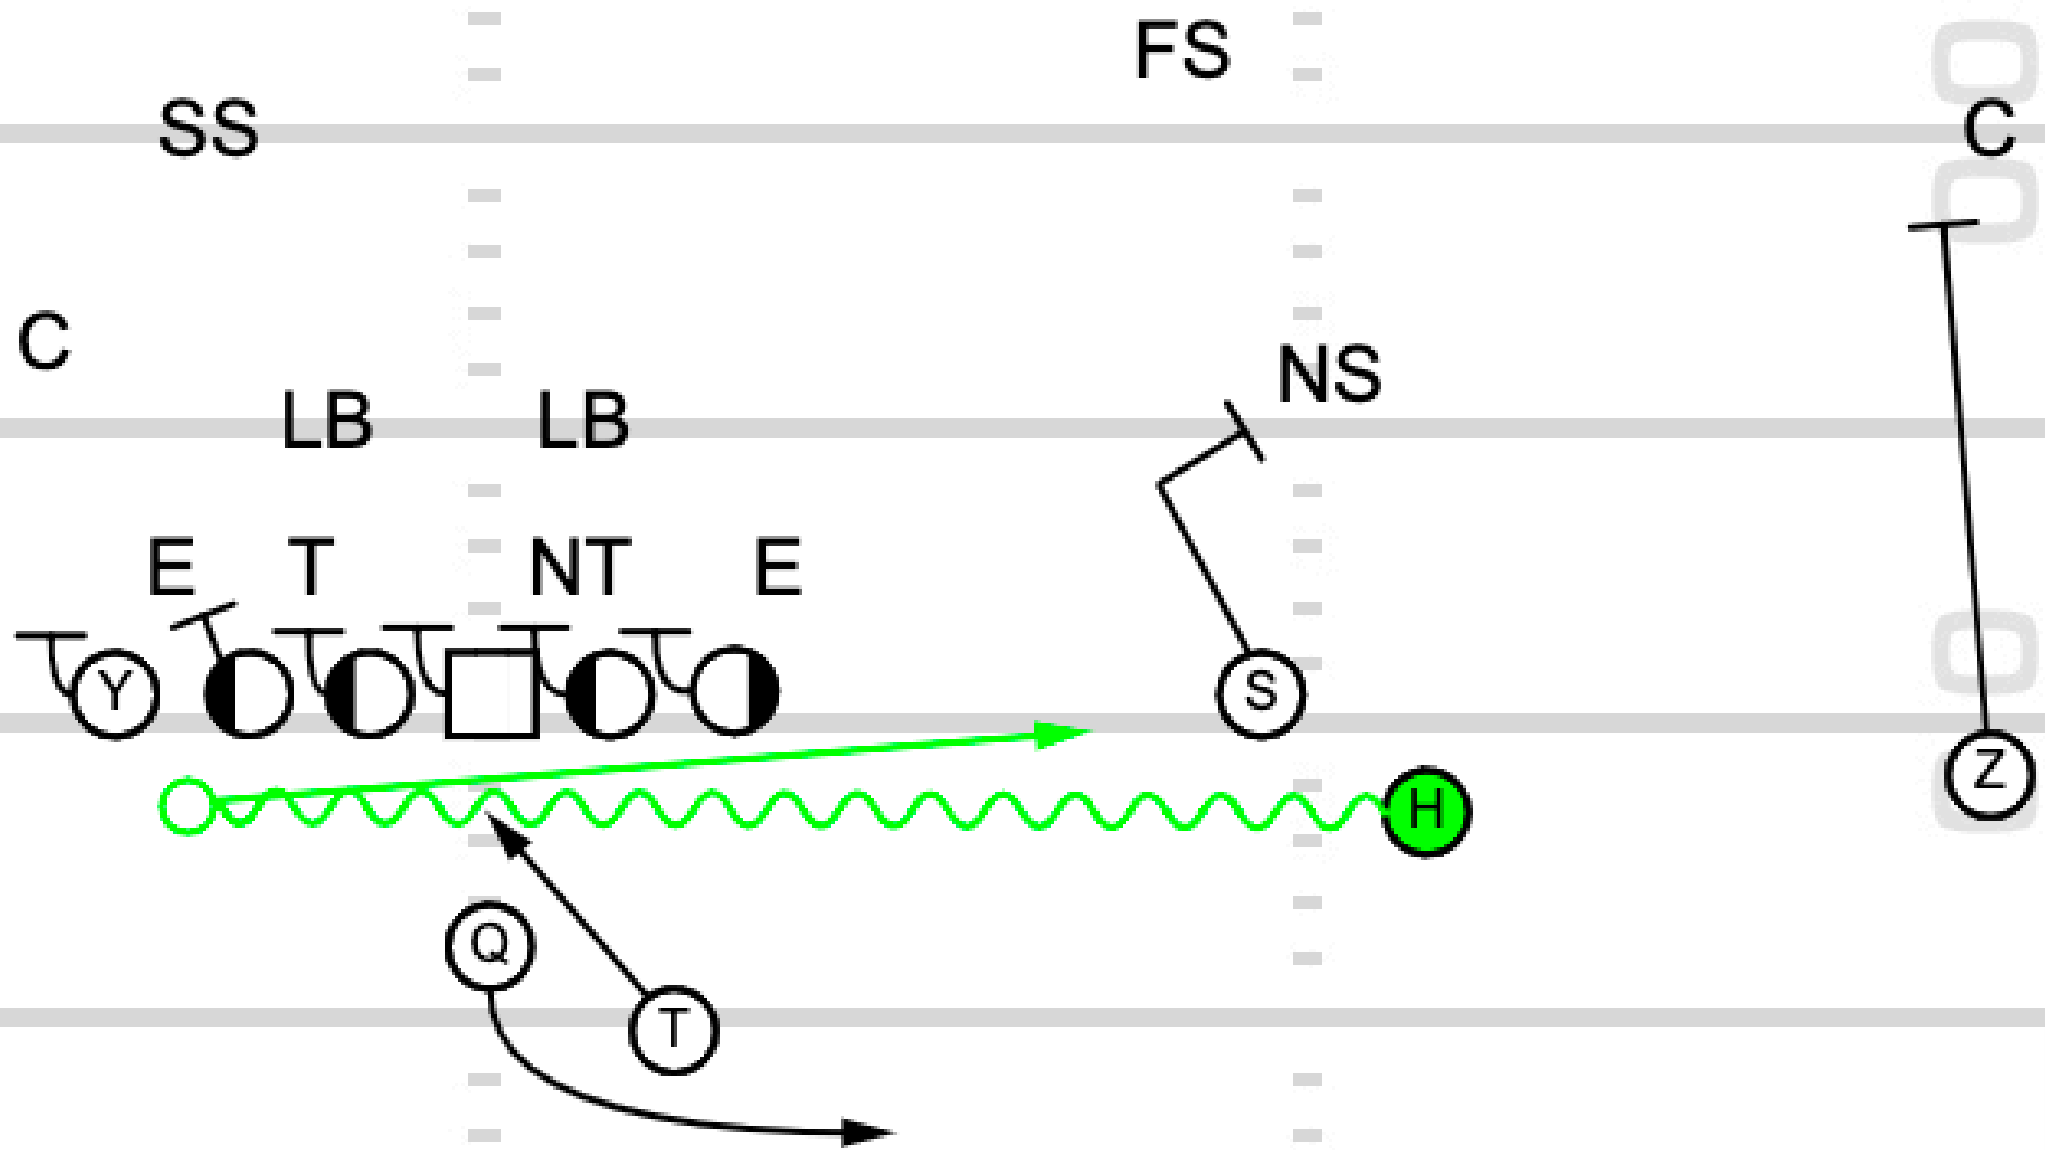

TOUCHDOWN
ANALYSIS