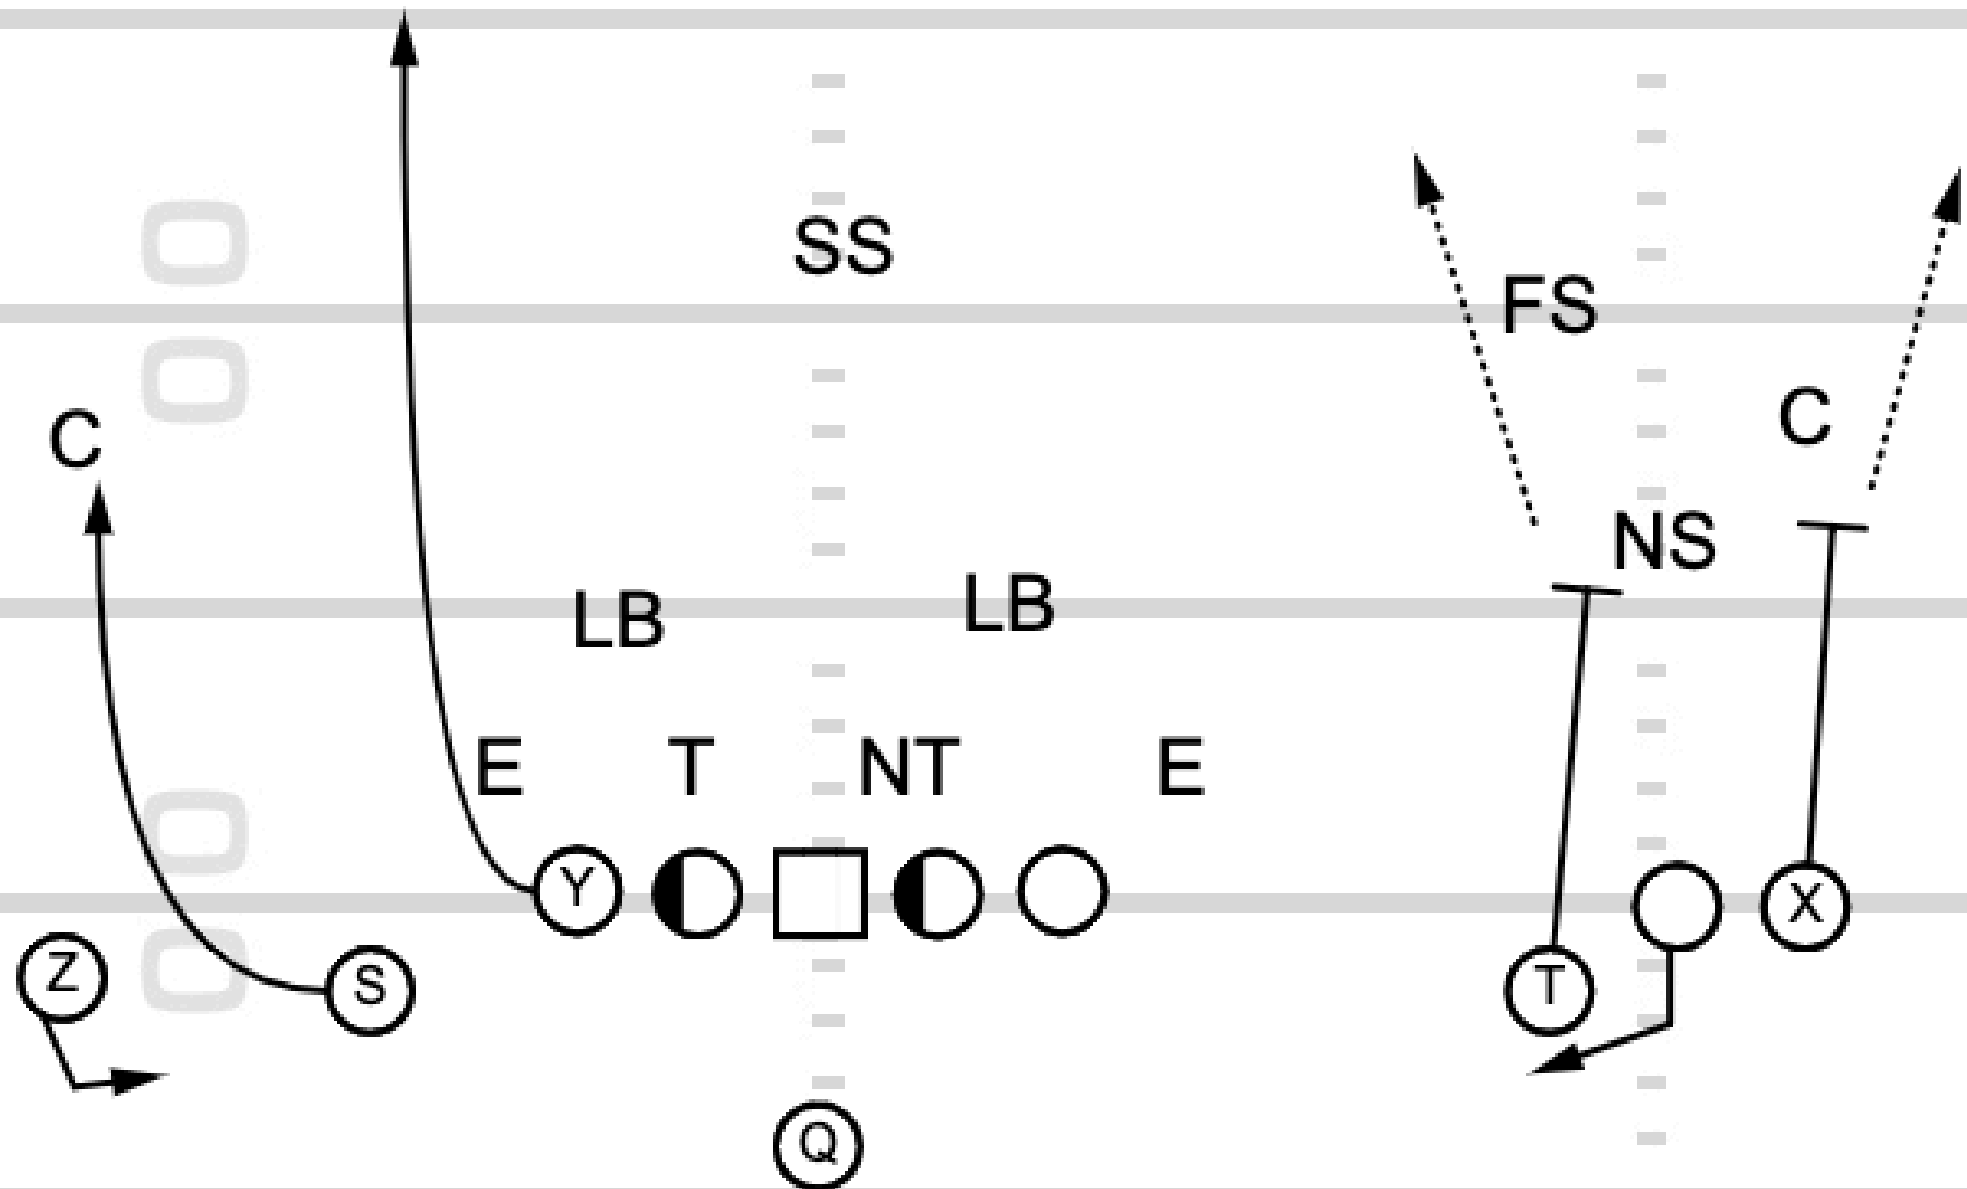

TOUCHDOWN
ANALYSIS

TOUCHDOWN
ANALYSIS

Play 11: 2x2 Sprint Out Freeze Play

TOUCHDOWN
ANALYSIS

TOUCHDOWN
ANALYSIS

Play 12: Empty Hidden TE Play

TOUCHDOWN
ANALYSIS

TOUCHDOWN
ANALYSIS

Play 13: FIB Trips Spread H-Back Outside Zone Reverse Flea Flicker

TOUCHDOWN
ANALYSIS

TOUCHDOWN
ANALYSIS

The logo is a shield-shaped emblem with a green border. Inside, there's a stylized illustration of a football player in a white jersey and helmet, running with the ball. The background of the shield is light green with four white stars arranged in a horizontal line. At the top of the shield, there's a sunburst or starburst symbol.