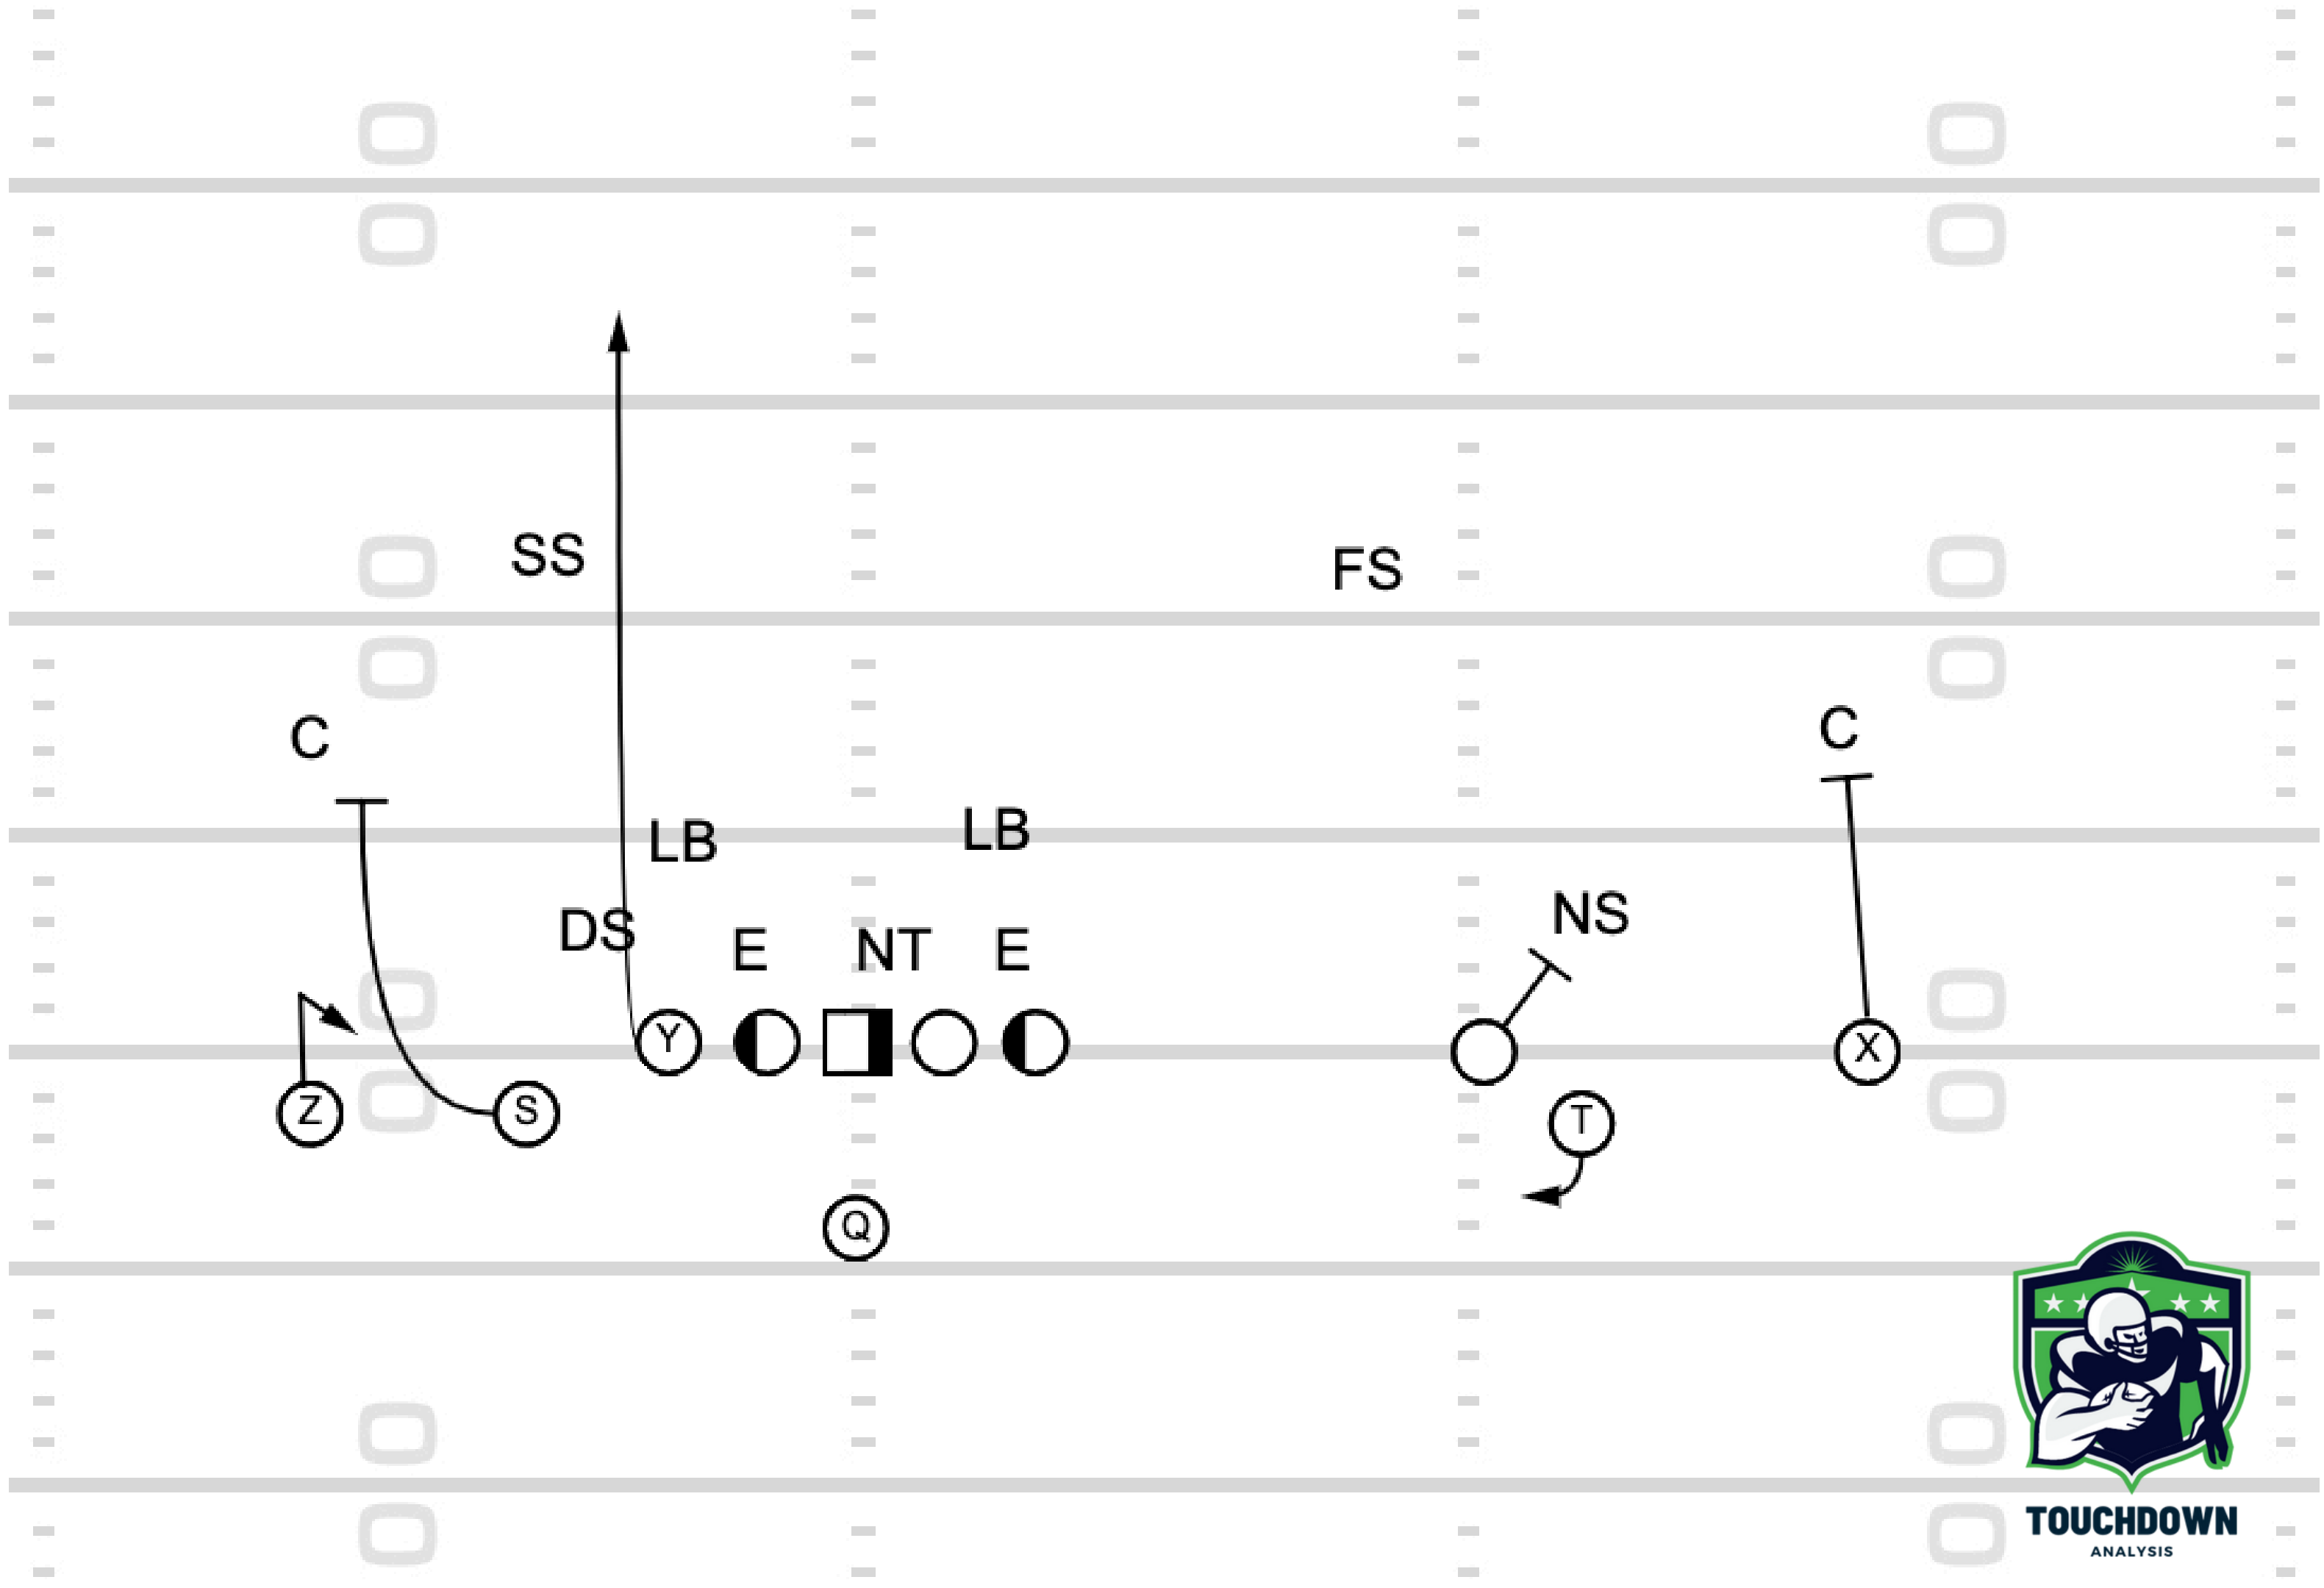

TOUCHDOWN
ANALYSIS