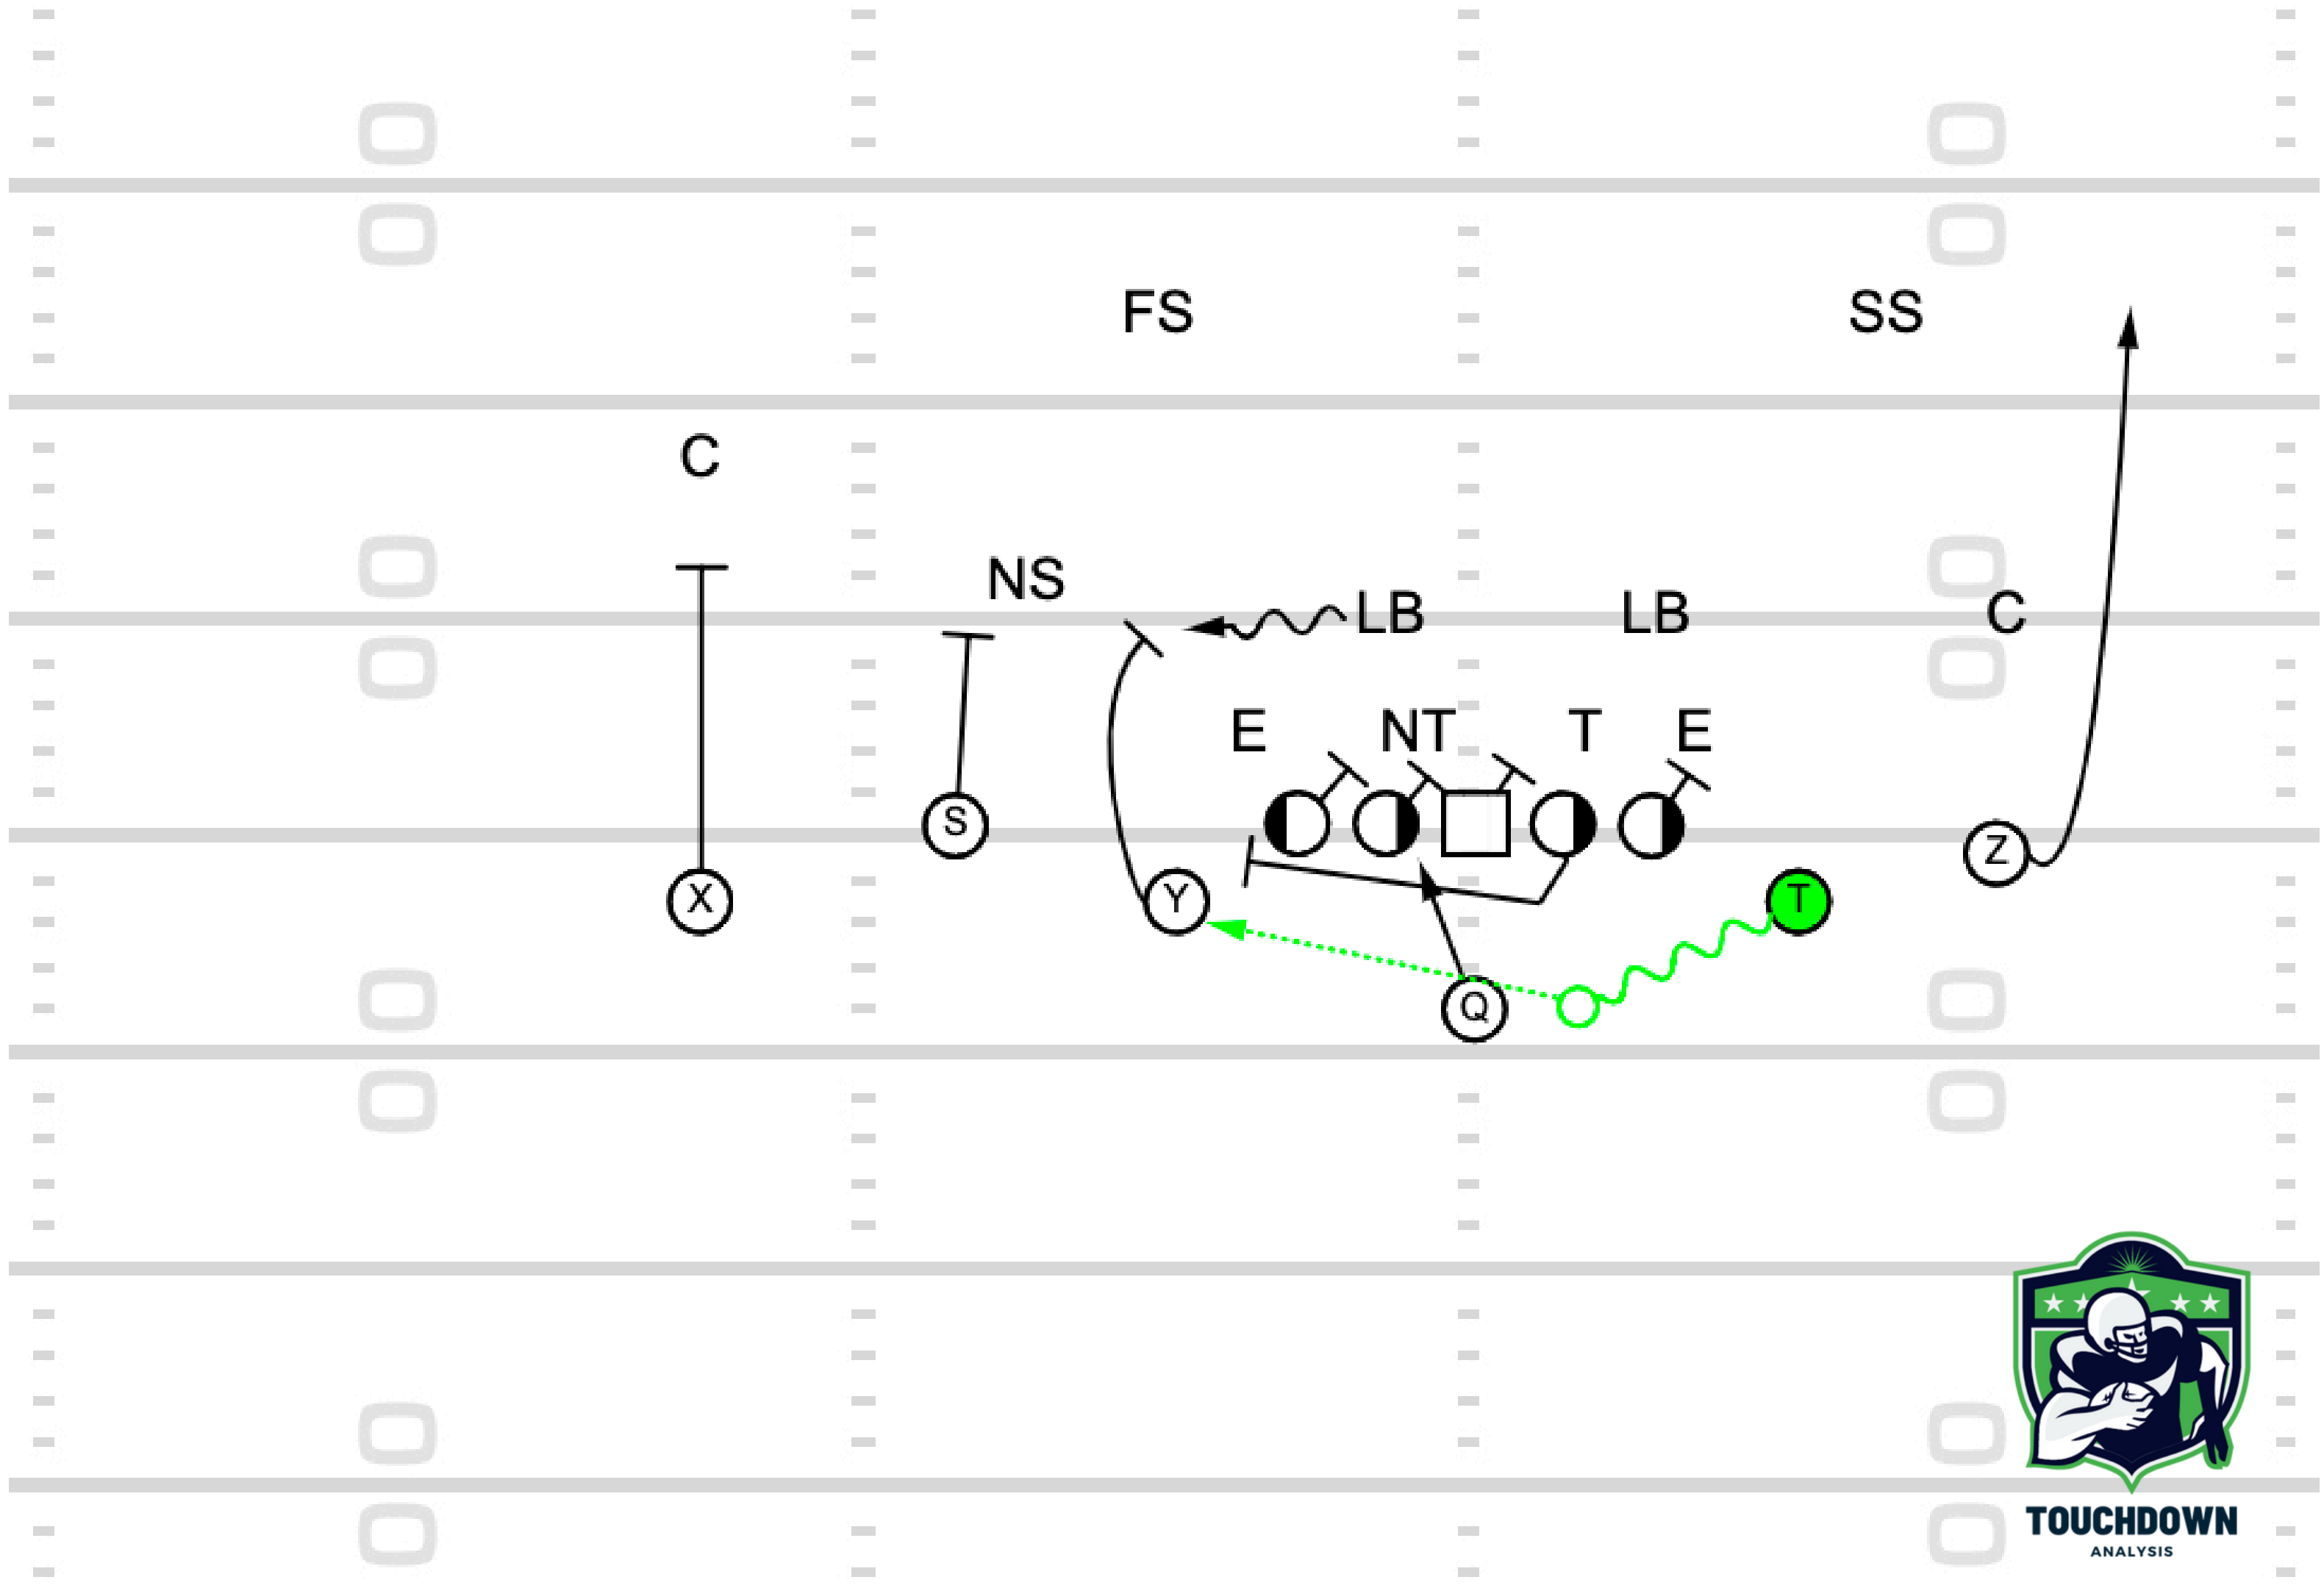

TOUCHDOWN
ANALYSIS