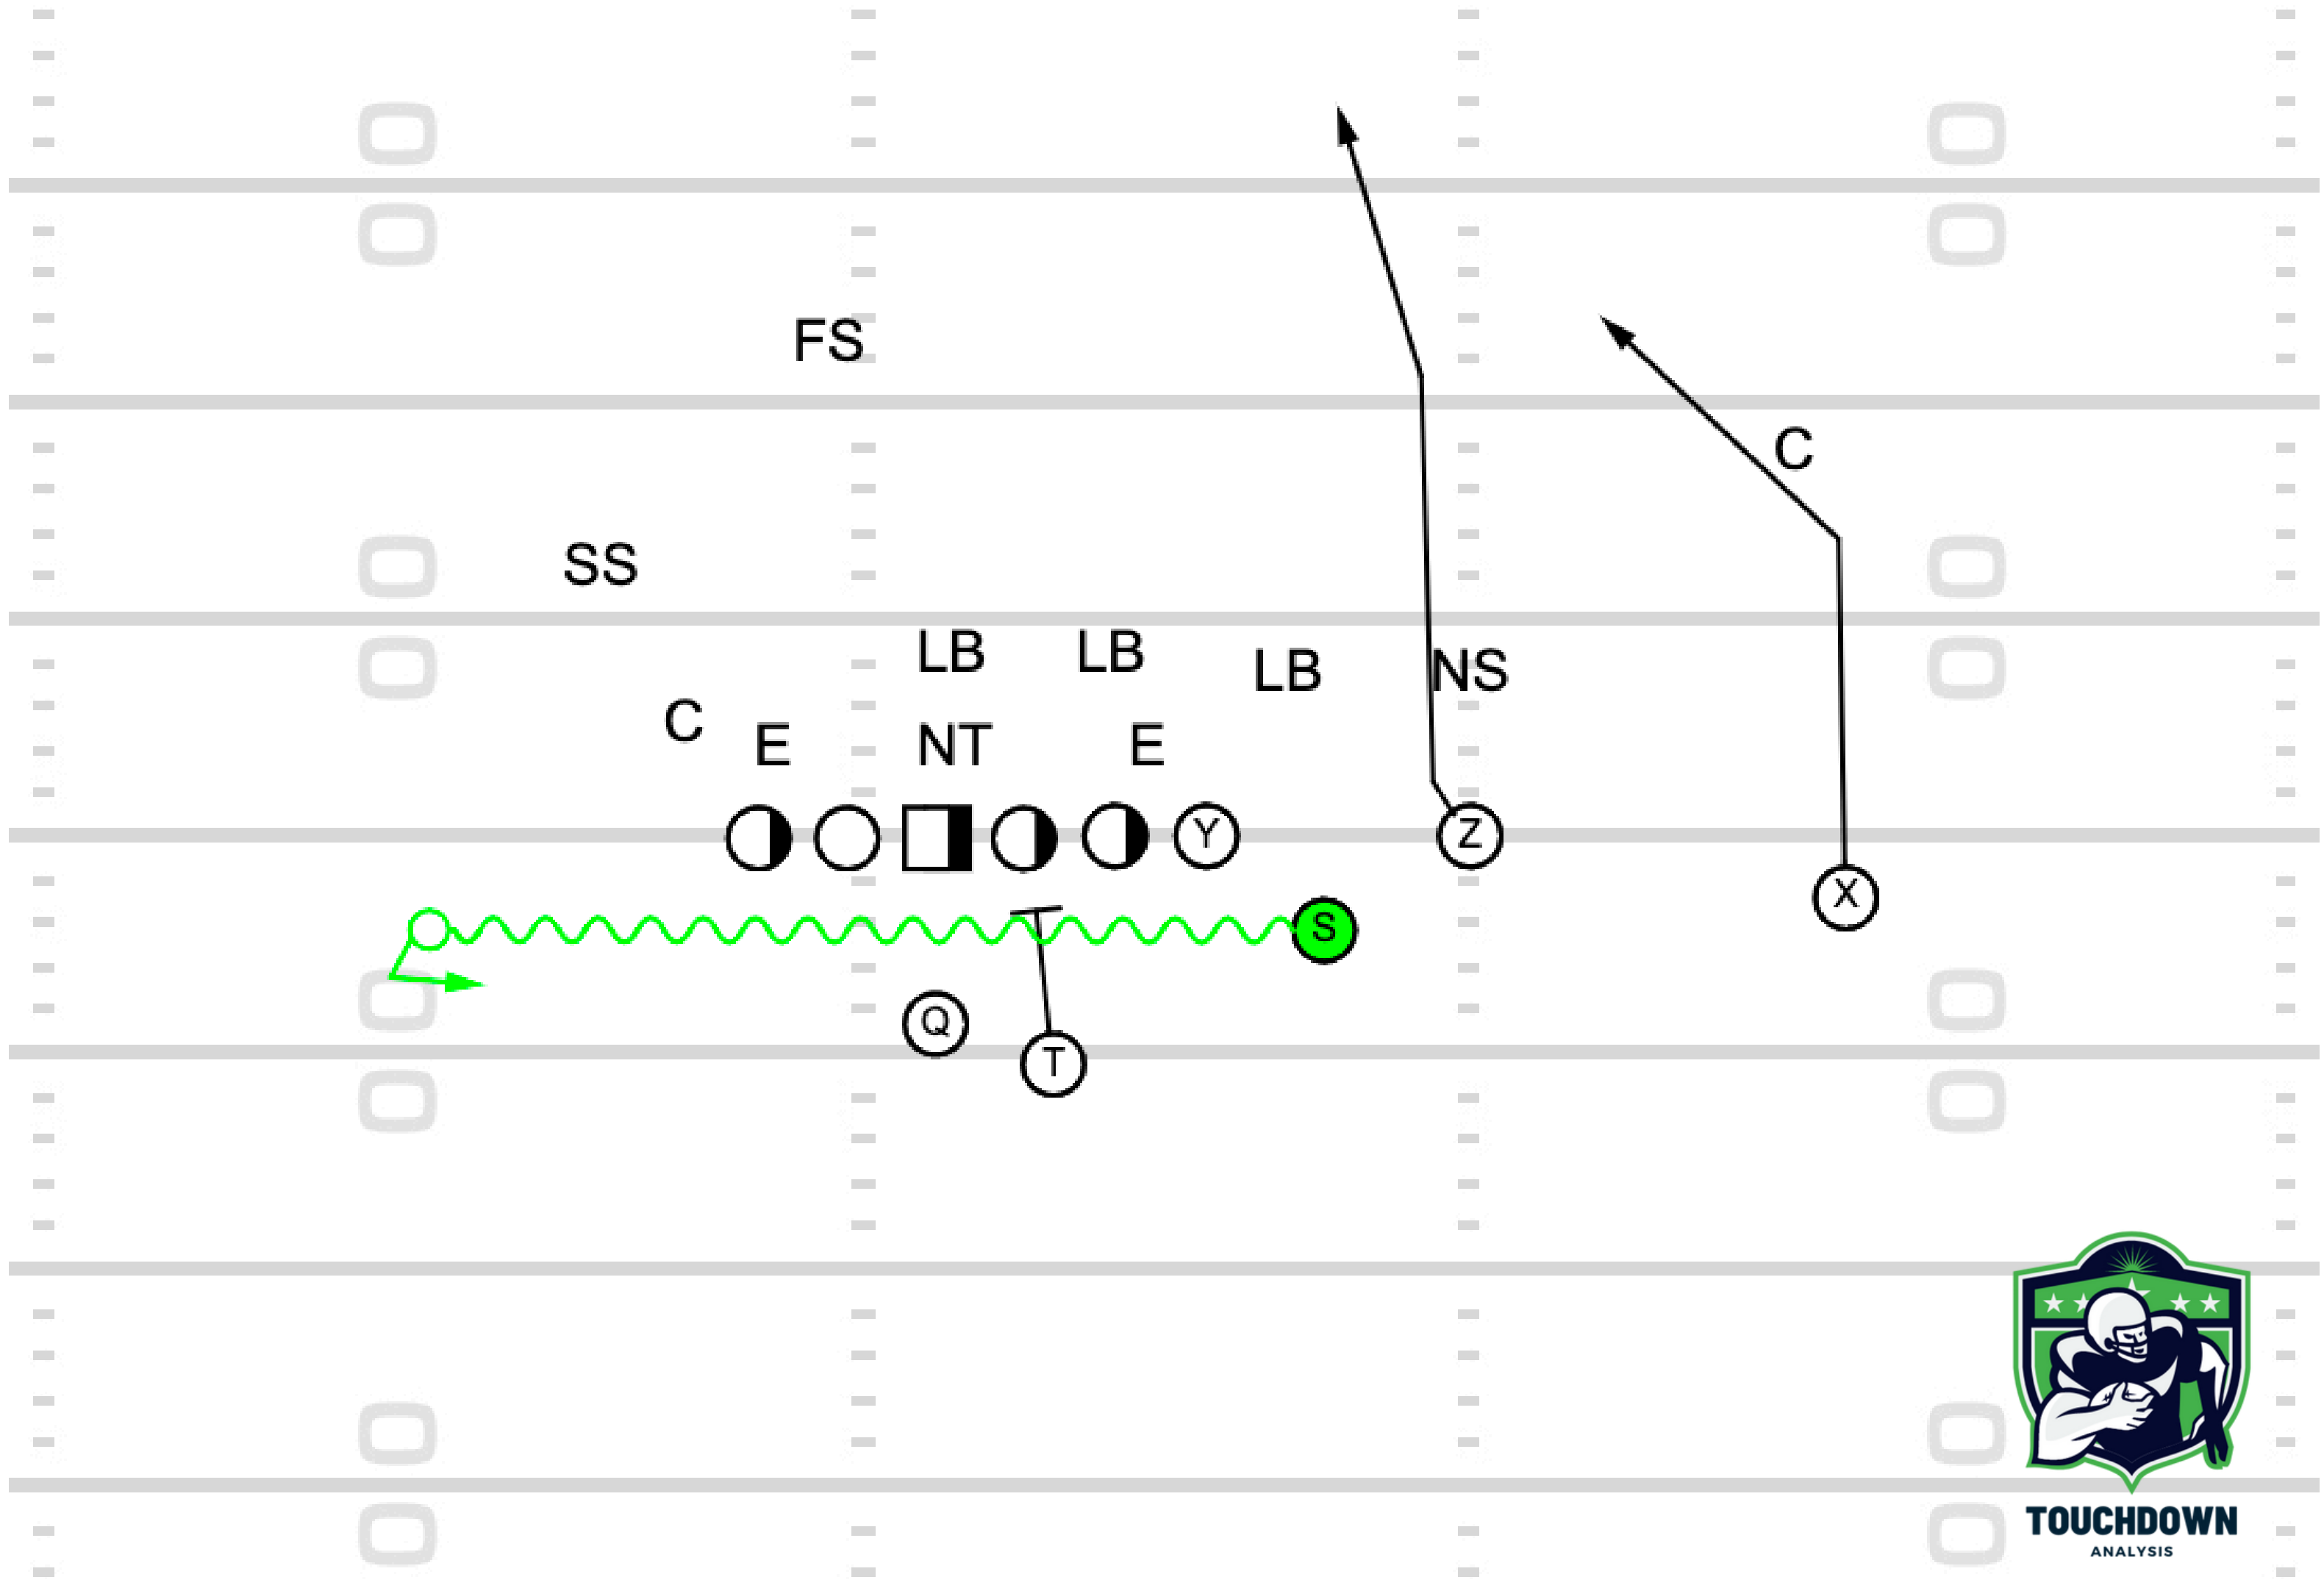

TOUCHDOWN
ANALYSIS