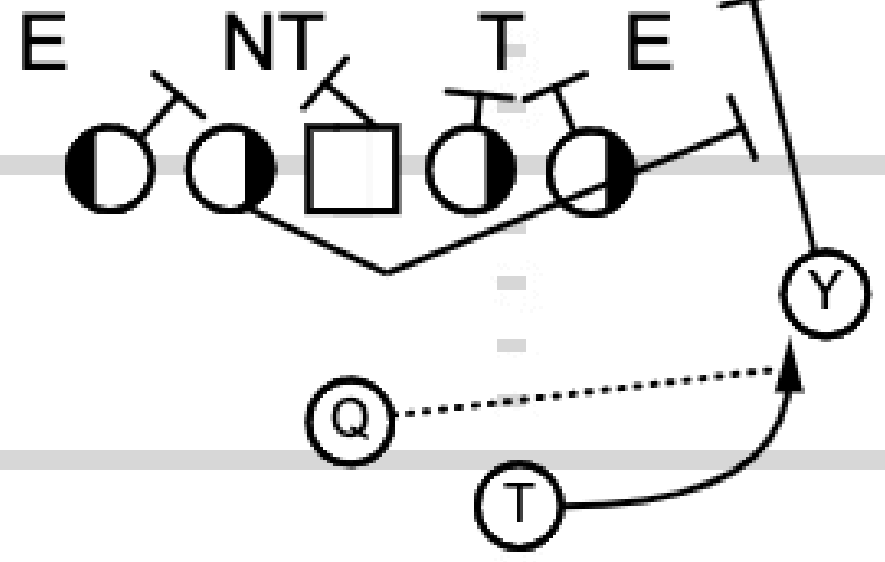

The UCF Knights Playbook

TOUCHDOWN
ANALYSIS

Part 1: The Run Game

The logo for FIB Touchdown Analysis is a shield-shaped emblem. It features a central silhouette of a football player in a dynamic pose, holding a football. The shield is divided into sections: a top section with a sunburst, a middle section with four stars, and a bottom section with a football. The colors are primarily green and grey.

FS

C

SS

NS

LB

C

TOUCHDOWN
ANALYSIS

Play 9: X Jet Read GT QB Counter Opposite

TOUCHDOWN
ANALYSIS

Play 10: FIB Wing Twin Z Jet Sweep Read GT Counter Opposite

TOUCHDOWN
ANALYSIS

Play 11: Trey H-Back S Mo GT
Counter Weak

TOUCHDOWN
ANALYSIS

TOUCHDOWN
ANALYSIS

**Play 12: Empty H-Back Jet QB
Counter Weak**