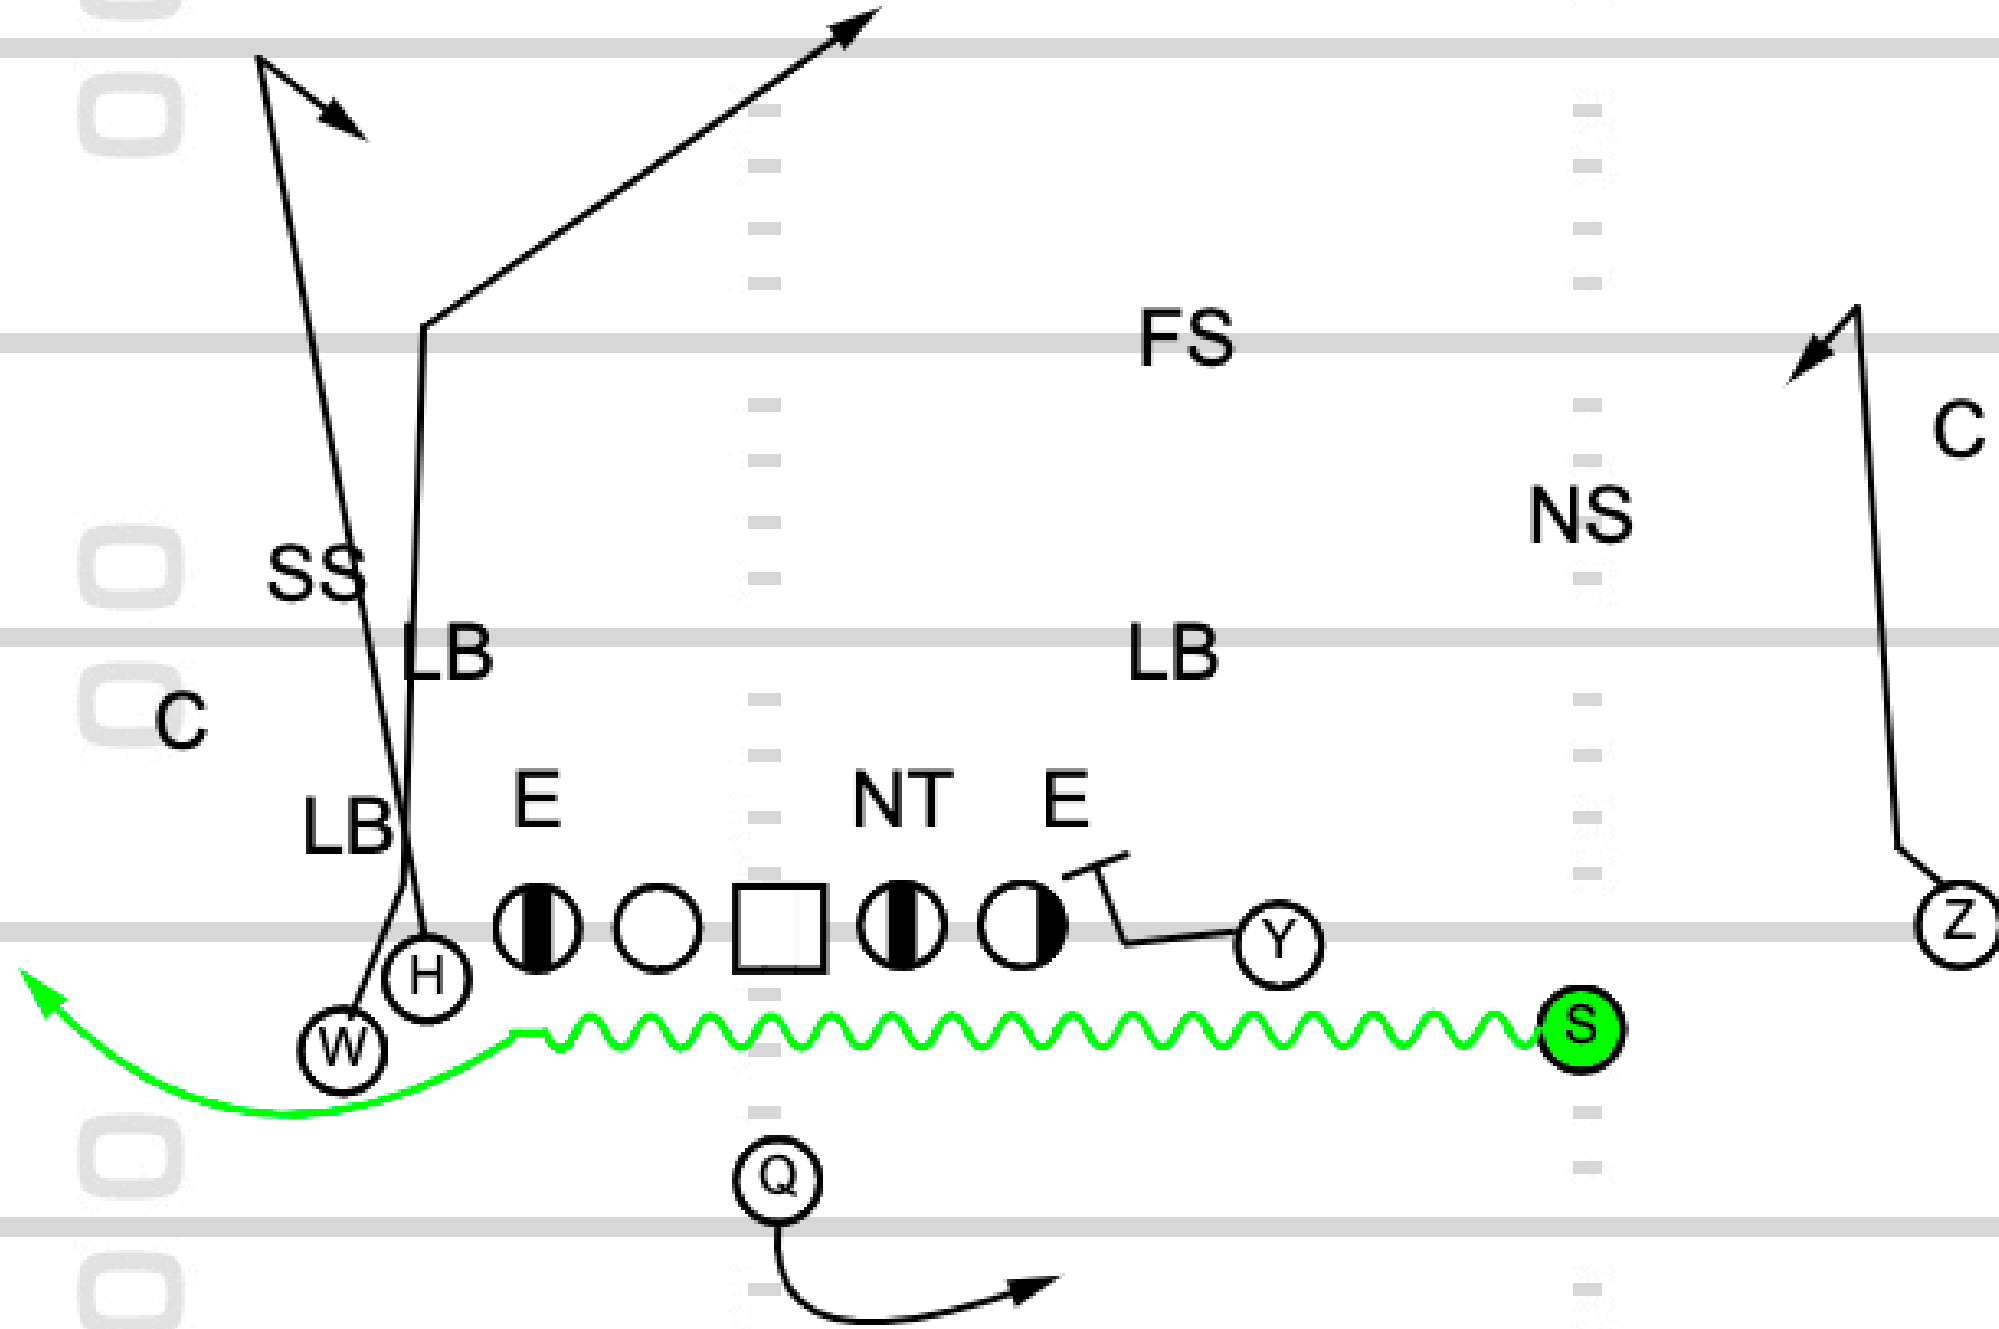

Play 7: 2x2 Dice Corner-Post S Flat to Boundary

TOUCHDOWN
ANALYSIS

FS

TOUCHDOWN
ANALYSIS

Play 8: Empty Wing Twin Jet PAP

Verts

TOUCHDOWN
ANALYSIS

TOUCHDOWN
ANALYSIS

**Play 9: FIB Trips Z Orbit State of
Liberty PAP Vertical Pass
Checkdown**

TOUCHDOWN
ANALYSIS

TOUCHDOWN
ANALYSIS

Play 10: Trips PAP Z Jet Power
Read TB Wheel

TOUCHDOWN
ANALYSIS

TOUCHDOWN
ANALYSIS

Play 11: 2x2 PA Power Pitch Slot Glance