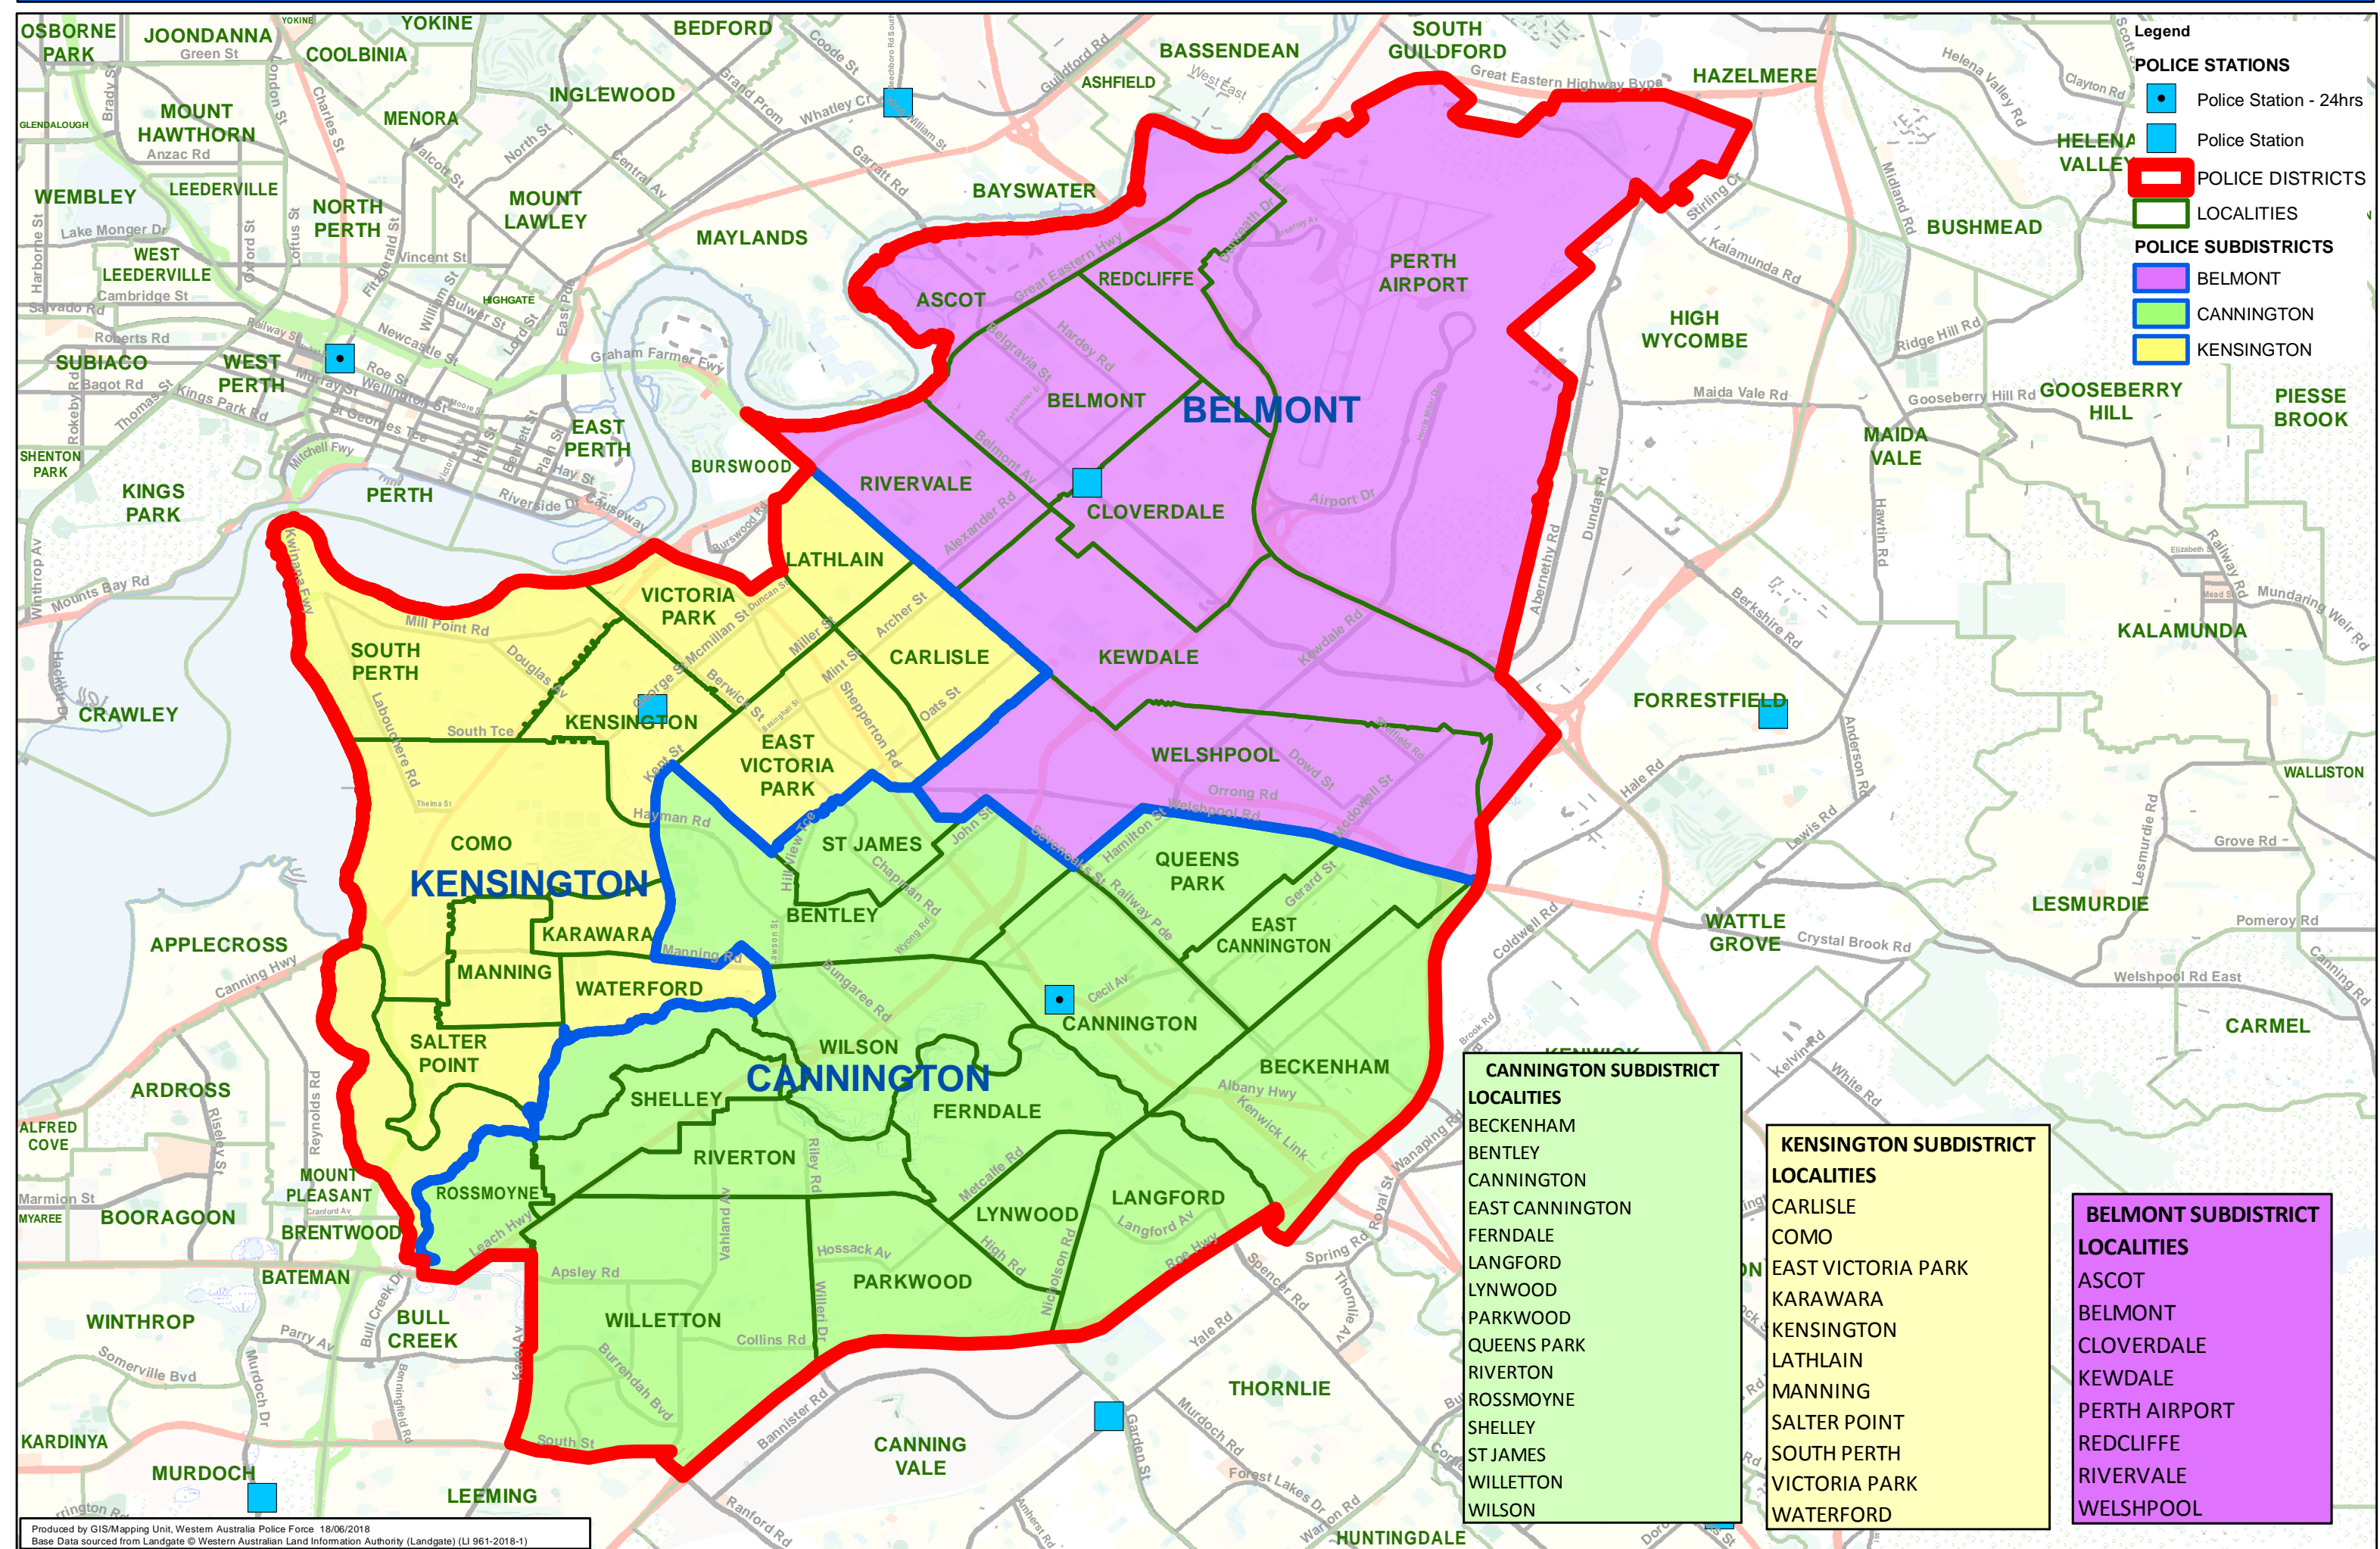

WA POLICE FORCE - CANNINGTON DISTRICT

- Legend**
- Police Station - 24hrs
 - Police Station
 - POLICE DISTRICTS
 - LOCALITIES
 - POLICE SUBDISTRICTS**
 - BELMONT
 - KENSINGTON
 - CANNINGTON

- CANNINGTON SUBDISTRICT LOCALITIES**
- BECKENHAM
 - BENTLEY
 - CANNINGTON
 - EAST CANNINGTON
 - FERNDALE
 - LANGFORD
 - LYNWOOD
 - PARKWOOD
 - QUEENS PARK
 - RIVERTON
 - ROSSMOYNE
 - SHELLEY
 - ST JAMES
 - WILLETTON
 - WILSON

- KENSINGTON SUBDISTRICT LOCALITIES**
- CARLISLE
 - COMO
 - EAST VICTORIA PARK
 - KARAWARA
 - KENSINGTON
 - LATHLAIN
 - MANNING
 - SALTER POINT
 - SOUTH PERTH
 - VICTORIA PARK
 - WATERFORD

- BELMONT SUBDISTRICT LOCALITIES**
- ASCOT
 - BELMONT
 - CLOVERDALE
 - KEWDALE
 - PERTH AIRPORT
 - REDCLIFFE
 - RIVERVALE
 - WELSHPOOL