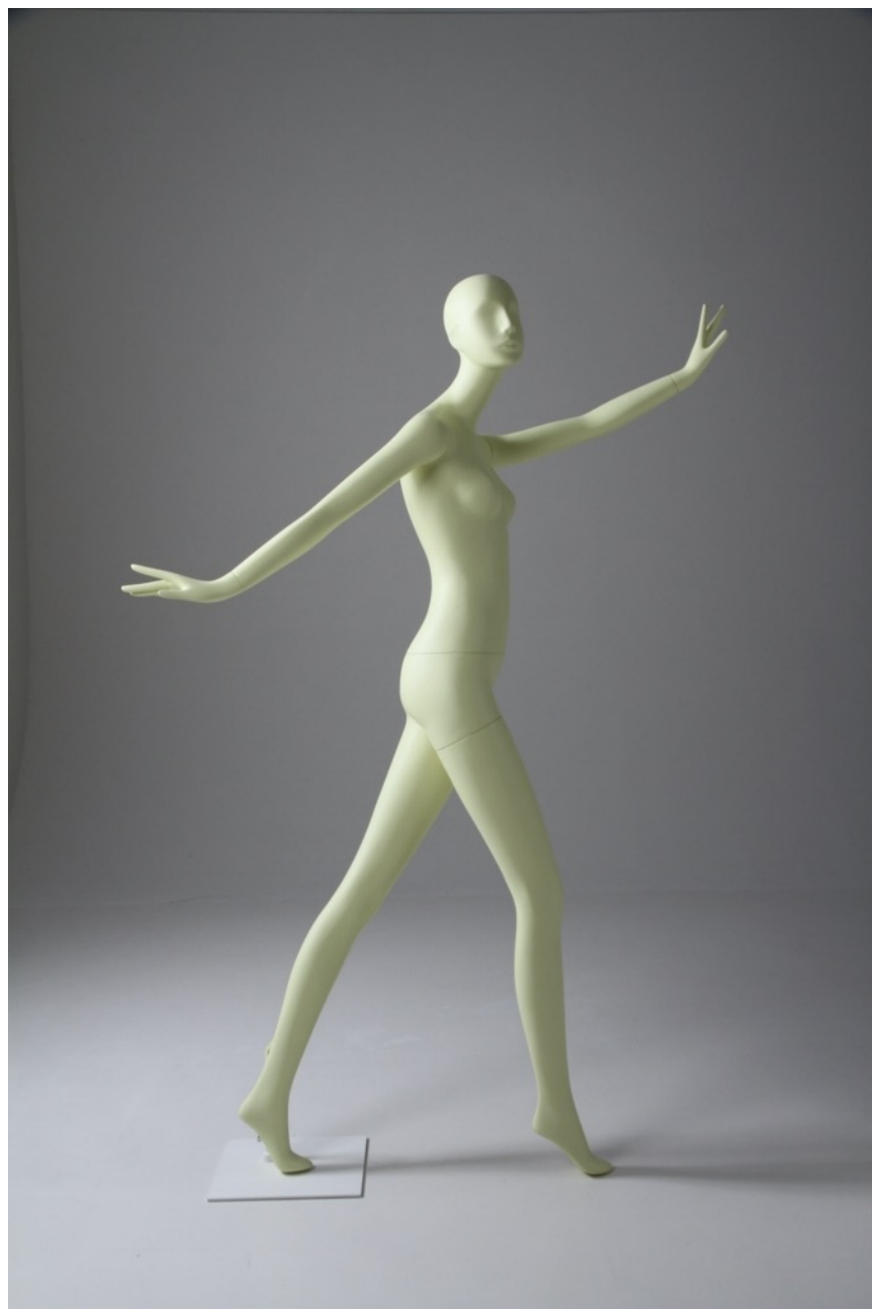

Obsession recalls many of the founding elements of Schläppi's original design principles; fluidity, form and motion and combines these with an expressive, creative emancipation.

8001.01

Schläppi 8001.01 "Obsession" standing female mannequin, right leg straight, left leg behind, right arm and hand at side of face, left hand behind, head looking forward.

Heel Height 10

Italian Size 40

8001.03

Schläppi 8001.03 "Obsession" standing female mannequin, right leg straight, left leg behind, arms straight down to side, head looking left.

Sizes in CM

Height	192
Neck circumference	29
Shoulders	34
Chest	81
Waist	61
Hip	89
Shoe Size	37
Heel Height	10
Italian Size	40

8002.01

Schläppi 8002.01 "Obsession" walking female mannequin, right leg forward, left leg behind, left arm forward and up, right arm behind, head looking up to right.

Sizes in CM

Height	192
Neck circumference	29
Shoulders	34
Chest	81
Waist	61
Hip	89
Shoe Size	37
Heel Height	10
Italian Size	40

8002.02

Schläppi 8002.02 "Obsession" standing female mannequin, right leg behind, left leg stepping forward, arms straight down to side, head looking right.

Sizes in CM

Height	192
Neck circumference	29
Shoulders	34
Chest	81
Waist	61
Hip	89
Shoe Size	37
Heel Height	10
Italian Size	40