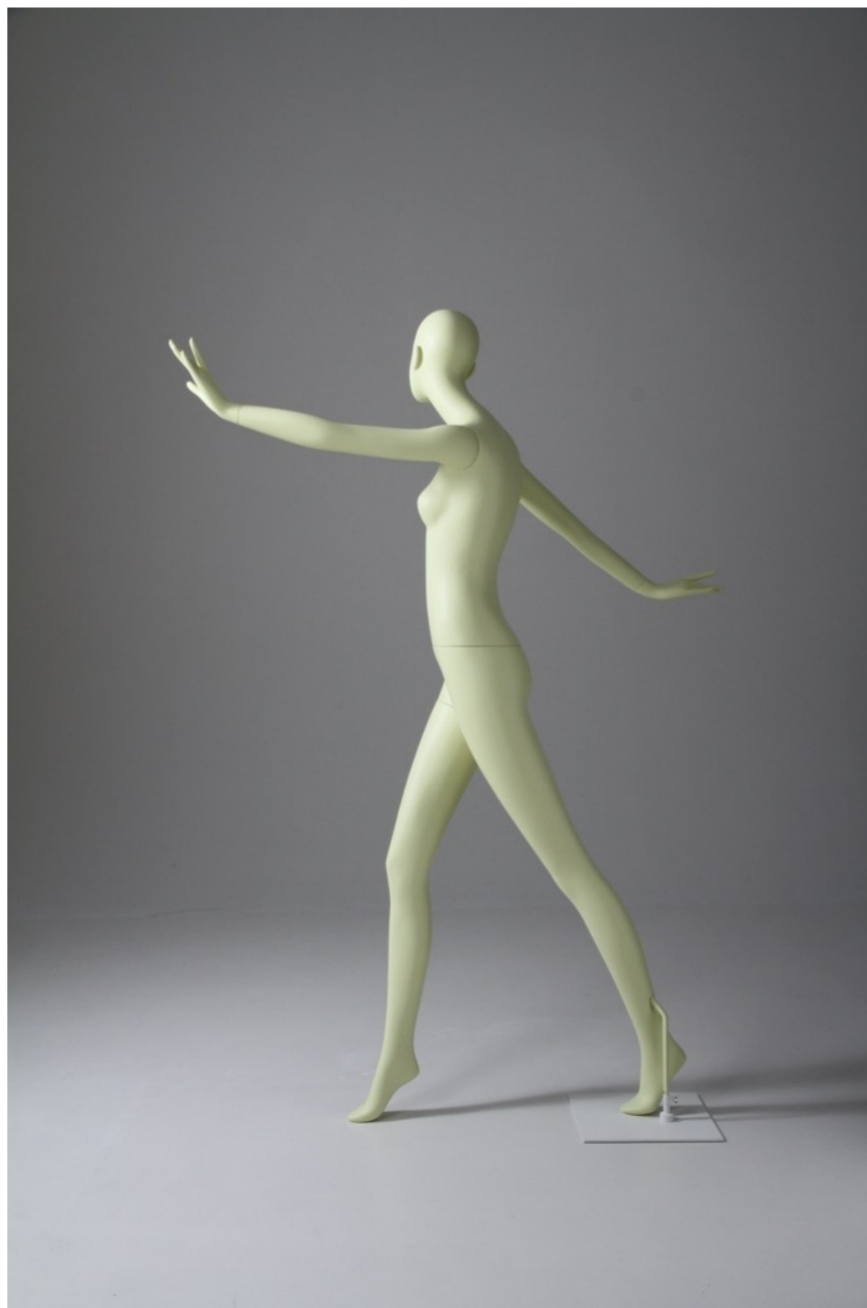

Obsession recalls many of the founding elements of Schläppi's original design principles; fluidity, form and motion and combines these with an expressive, creative emancipation.

8001.01

Schläppi 8001.01 "Obsession" standing female mannequin, right leg straight, left leg behind, right arm and hand at side of face, left hand behind, head looking forward.

Heel Height 10

Italian Size 40

8001.03

Schläppi 8001.03 "Obsession" standing female mannequin, right leg straight, left leg behind, arms straight down to side, head looking left.

Sizes in CM

Height	192
Neck circumference	29
Shoulders	34
Chest	81
Waist	61
Hip	89
Shoe Size	37
Heel Height	10
Italian Size	40

8002.01

Schläppi 8002.01 "Obsession" walking female mannequin, right leg forward, left leg behind, left arm forward and up, right arm behind, head looking up to right.

Sizes in CM

Height	192
Neck circumference	29
Shoulders	34
Chest	81
Waist	61
Hip	89
Shoe Size	37
Heel Height	10
Italian Size	40