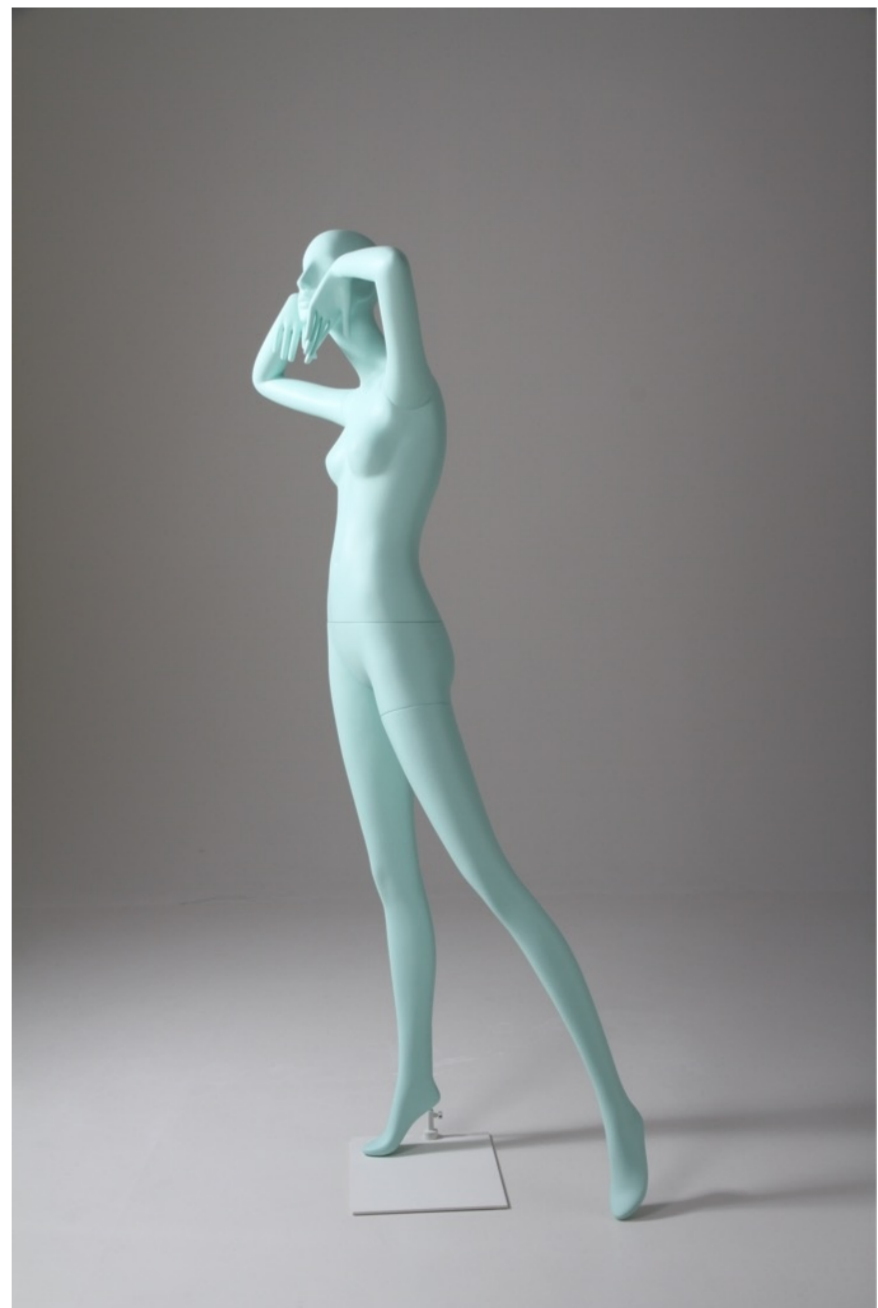

Obsession recalls many of the founding elements of Schläppi's original design principles; fluidity, form and motion and combines these with an expressive, creative emancipation.

8001.01

Schläppi 8001.01 "Obsession" standing female mannequin, right leg straight, left leg behind, right arm and hand at side of face, left hand behind, head looking forward.

Heel Height 10

Italian Size 40

8001.03

Schläppi 8001.03 "Obsession" standing female mannequin, right leg straight, left leg behind, arms straight down to side, head looking left.

Sizes in CM

Height	192
Neck circumference	29
Shoulders	34
Chest	81
Waist	61
Hip	89
Shoe Size	37
Heel Height	10
Italian Size	40