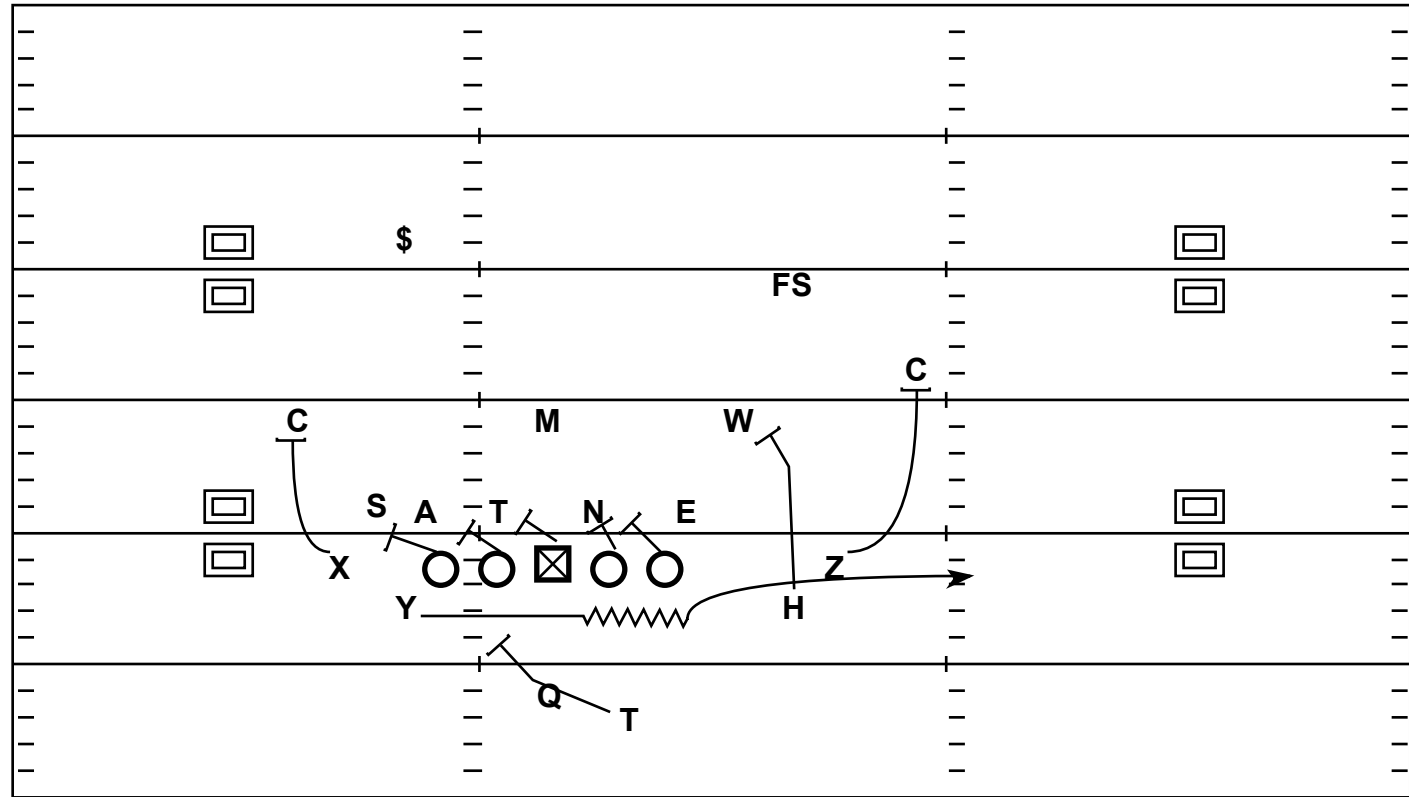

# Penn State 2x2 Wing Tite: Slide Screen

Quarter	Time	D & D	YD Line	Hash	Score
4th	10:56	1 - 10	-25	L	24 - 24

Strategy: Fake your IZ Swipe, hopefully getting your slide player lost as he fakes the Swipe

QB Progression/Read: Fake the Mesh, get depth, hit the Slide

X - Block Backside Corner

H - Block Overhang Will Linebacker

Y - Bluff Swipe, Run Slide

Z - Block Corner

T - Fake IZ Mesh

LT - Fake Inside Zone

LG - Fake Inside Zone

C - Fake Inside Zone

RG - Fake Inside Zone

RT - Fake Inside Zone