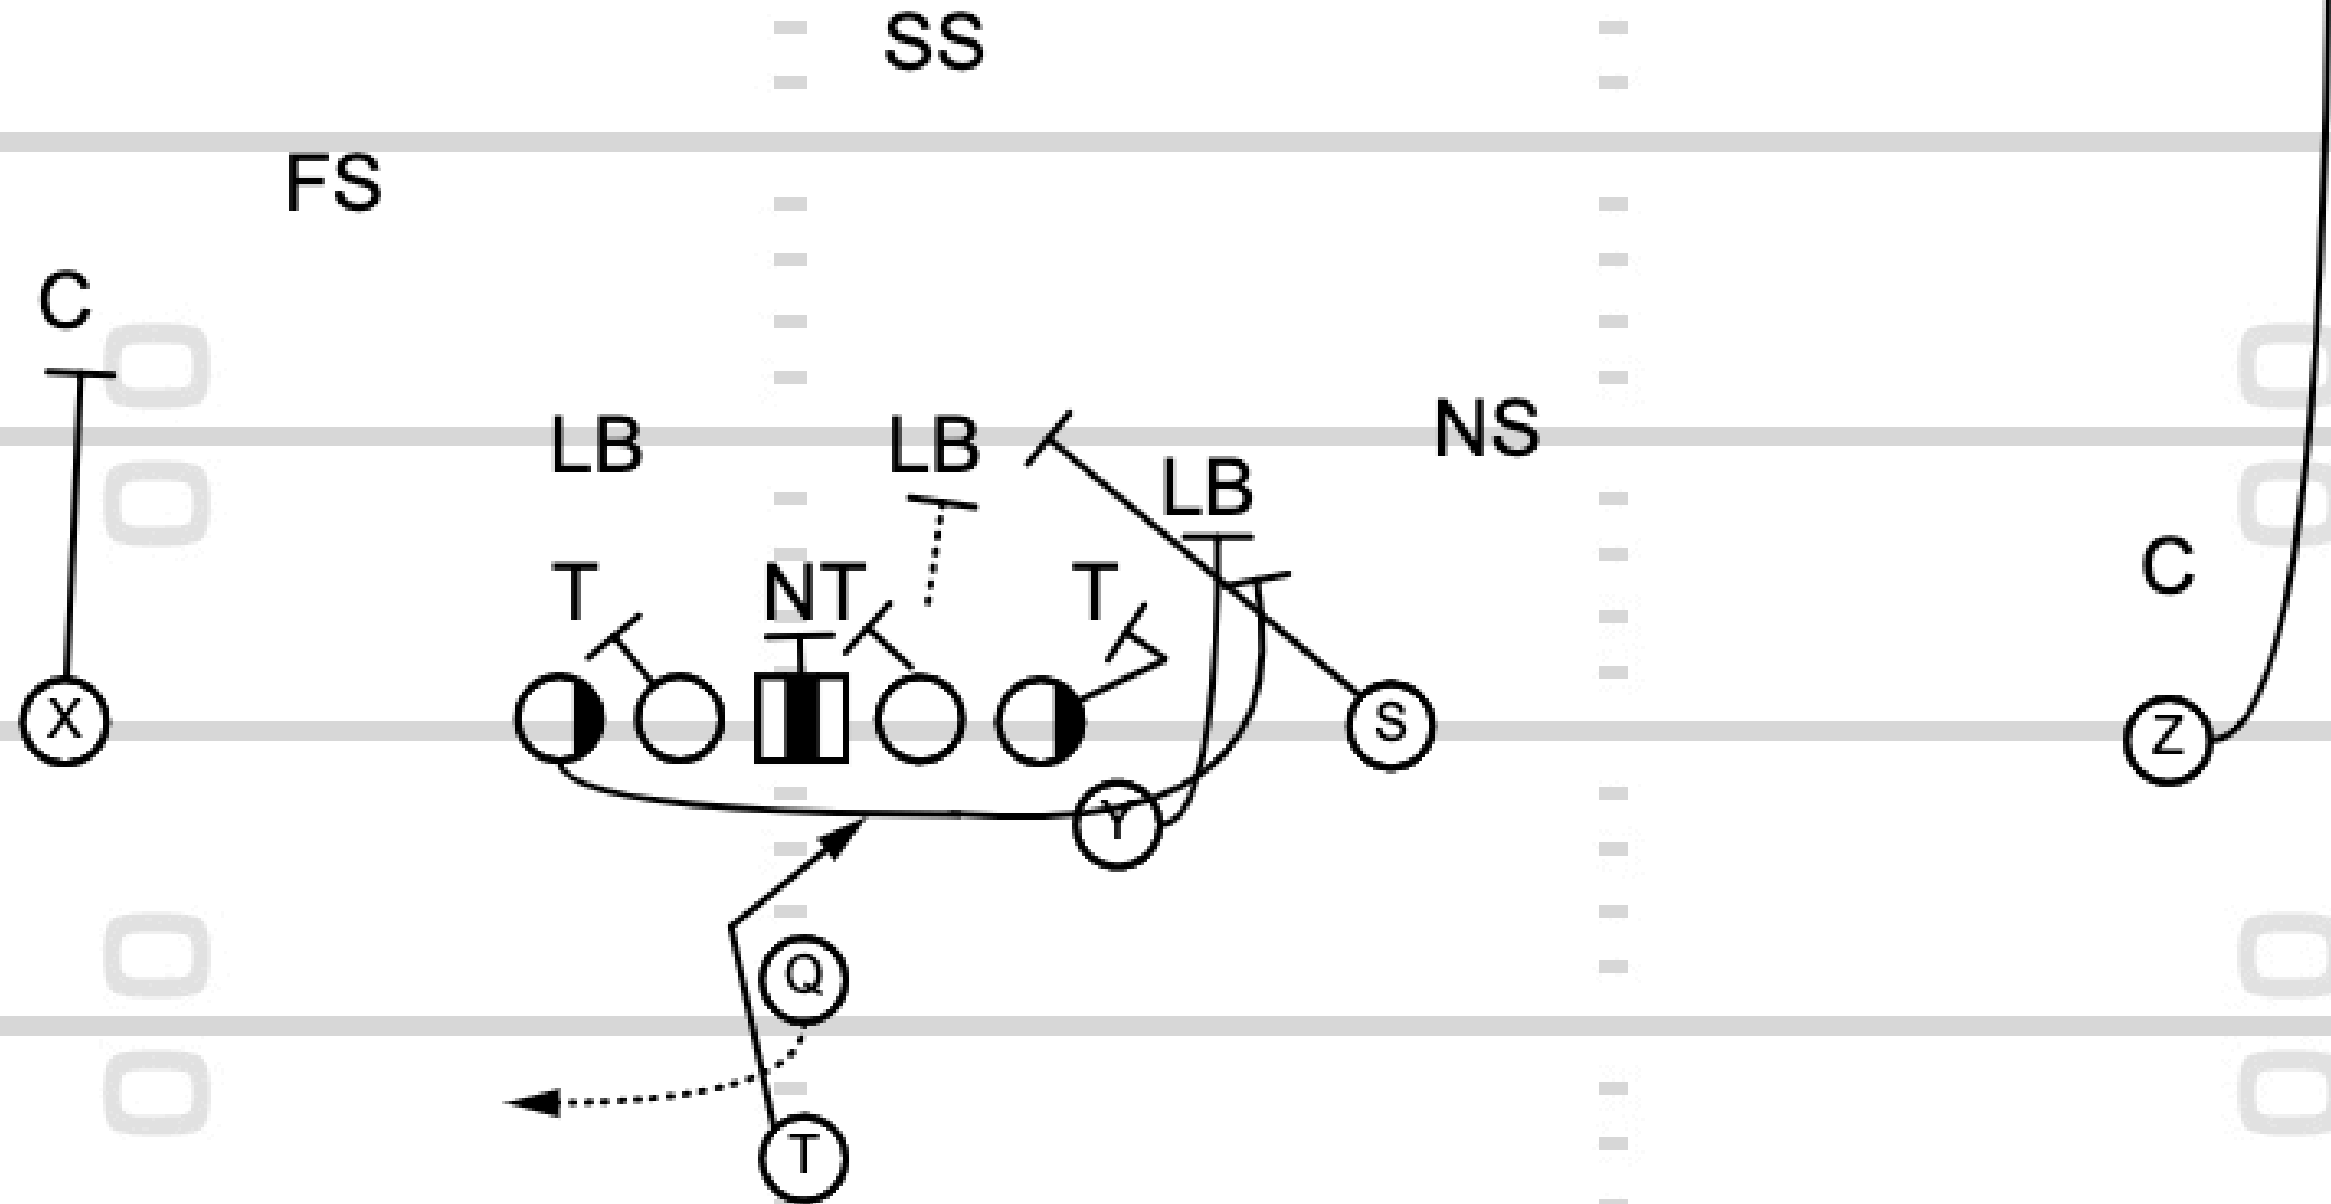

TOUCHDOWN
ANALYSIS

Play 11: Trips Left QB Draw

TOUCHDOWN
ANALYSIS

TOUCHDOWN
ANALYSIS

Play 12: Pistol Tackle Wrap

TOUCHDOWN
ANALYSIS

TOUCHDOWN
ANALYSIS

Play 13: Twins GT Counter Bash