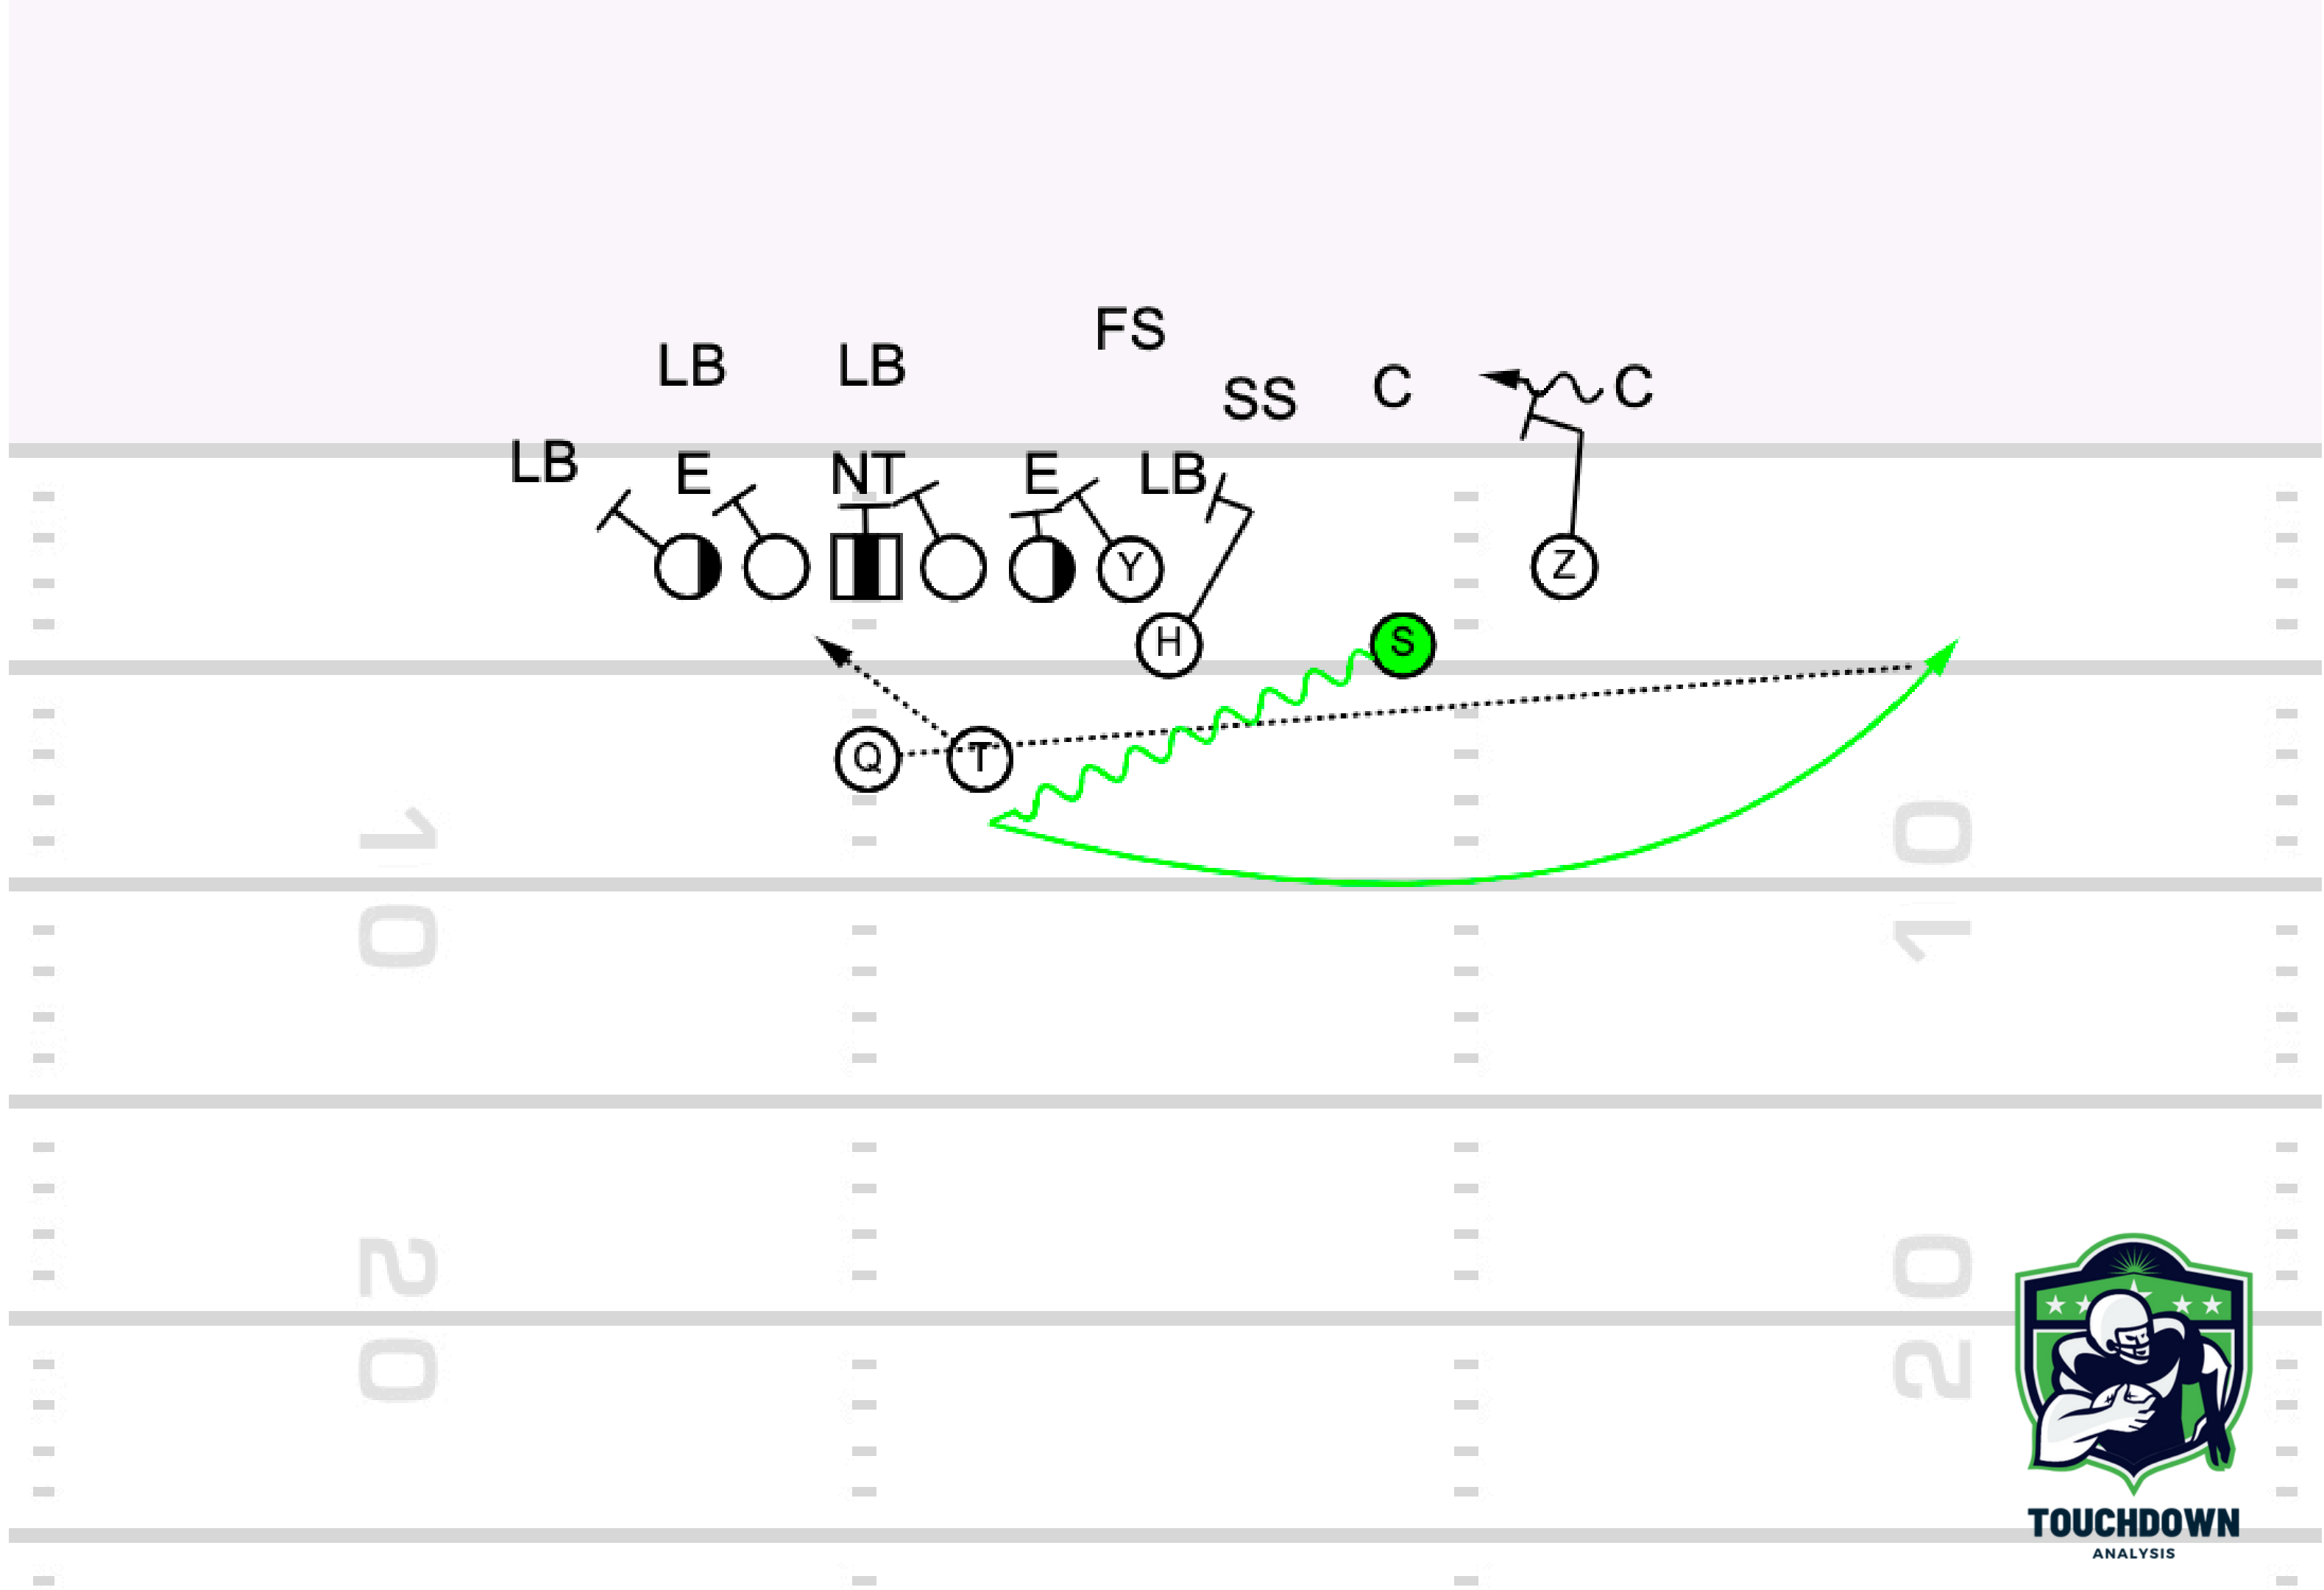

Play 3: Twins Left Split Zone Y
Arrow RPO

TOUCHDOWN
ANALYSIS

Play 4: Twins Split Zone X Slant

RPO

TOUCHDOWN

ANALYSIS

**Play 5: Y Motion to Trips OZ Y
Arrow RPO**

TOUCHDOWN
ANALYSIS