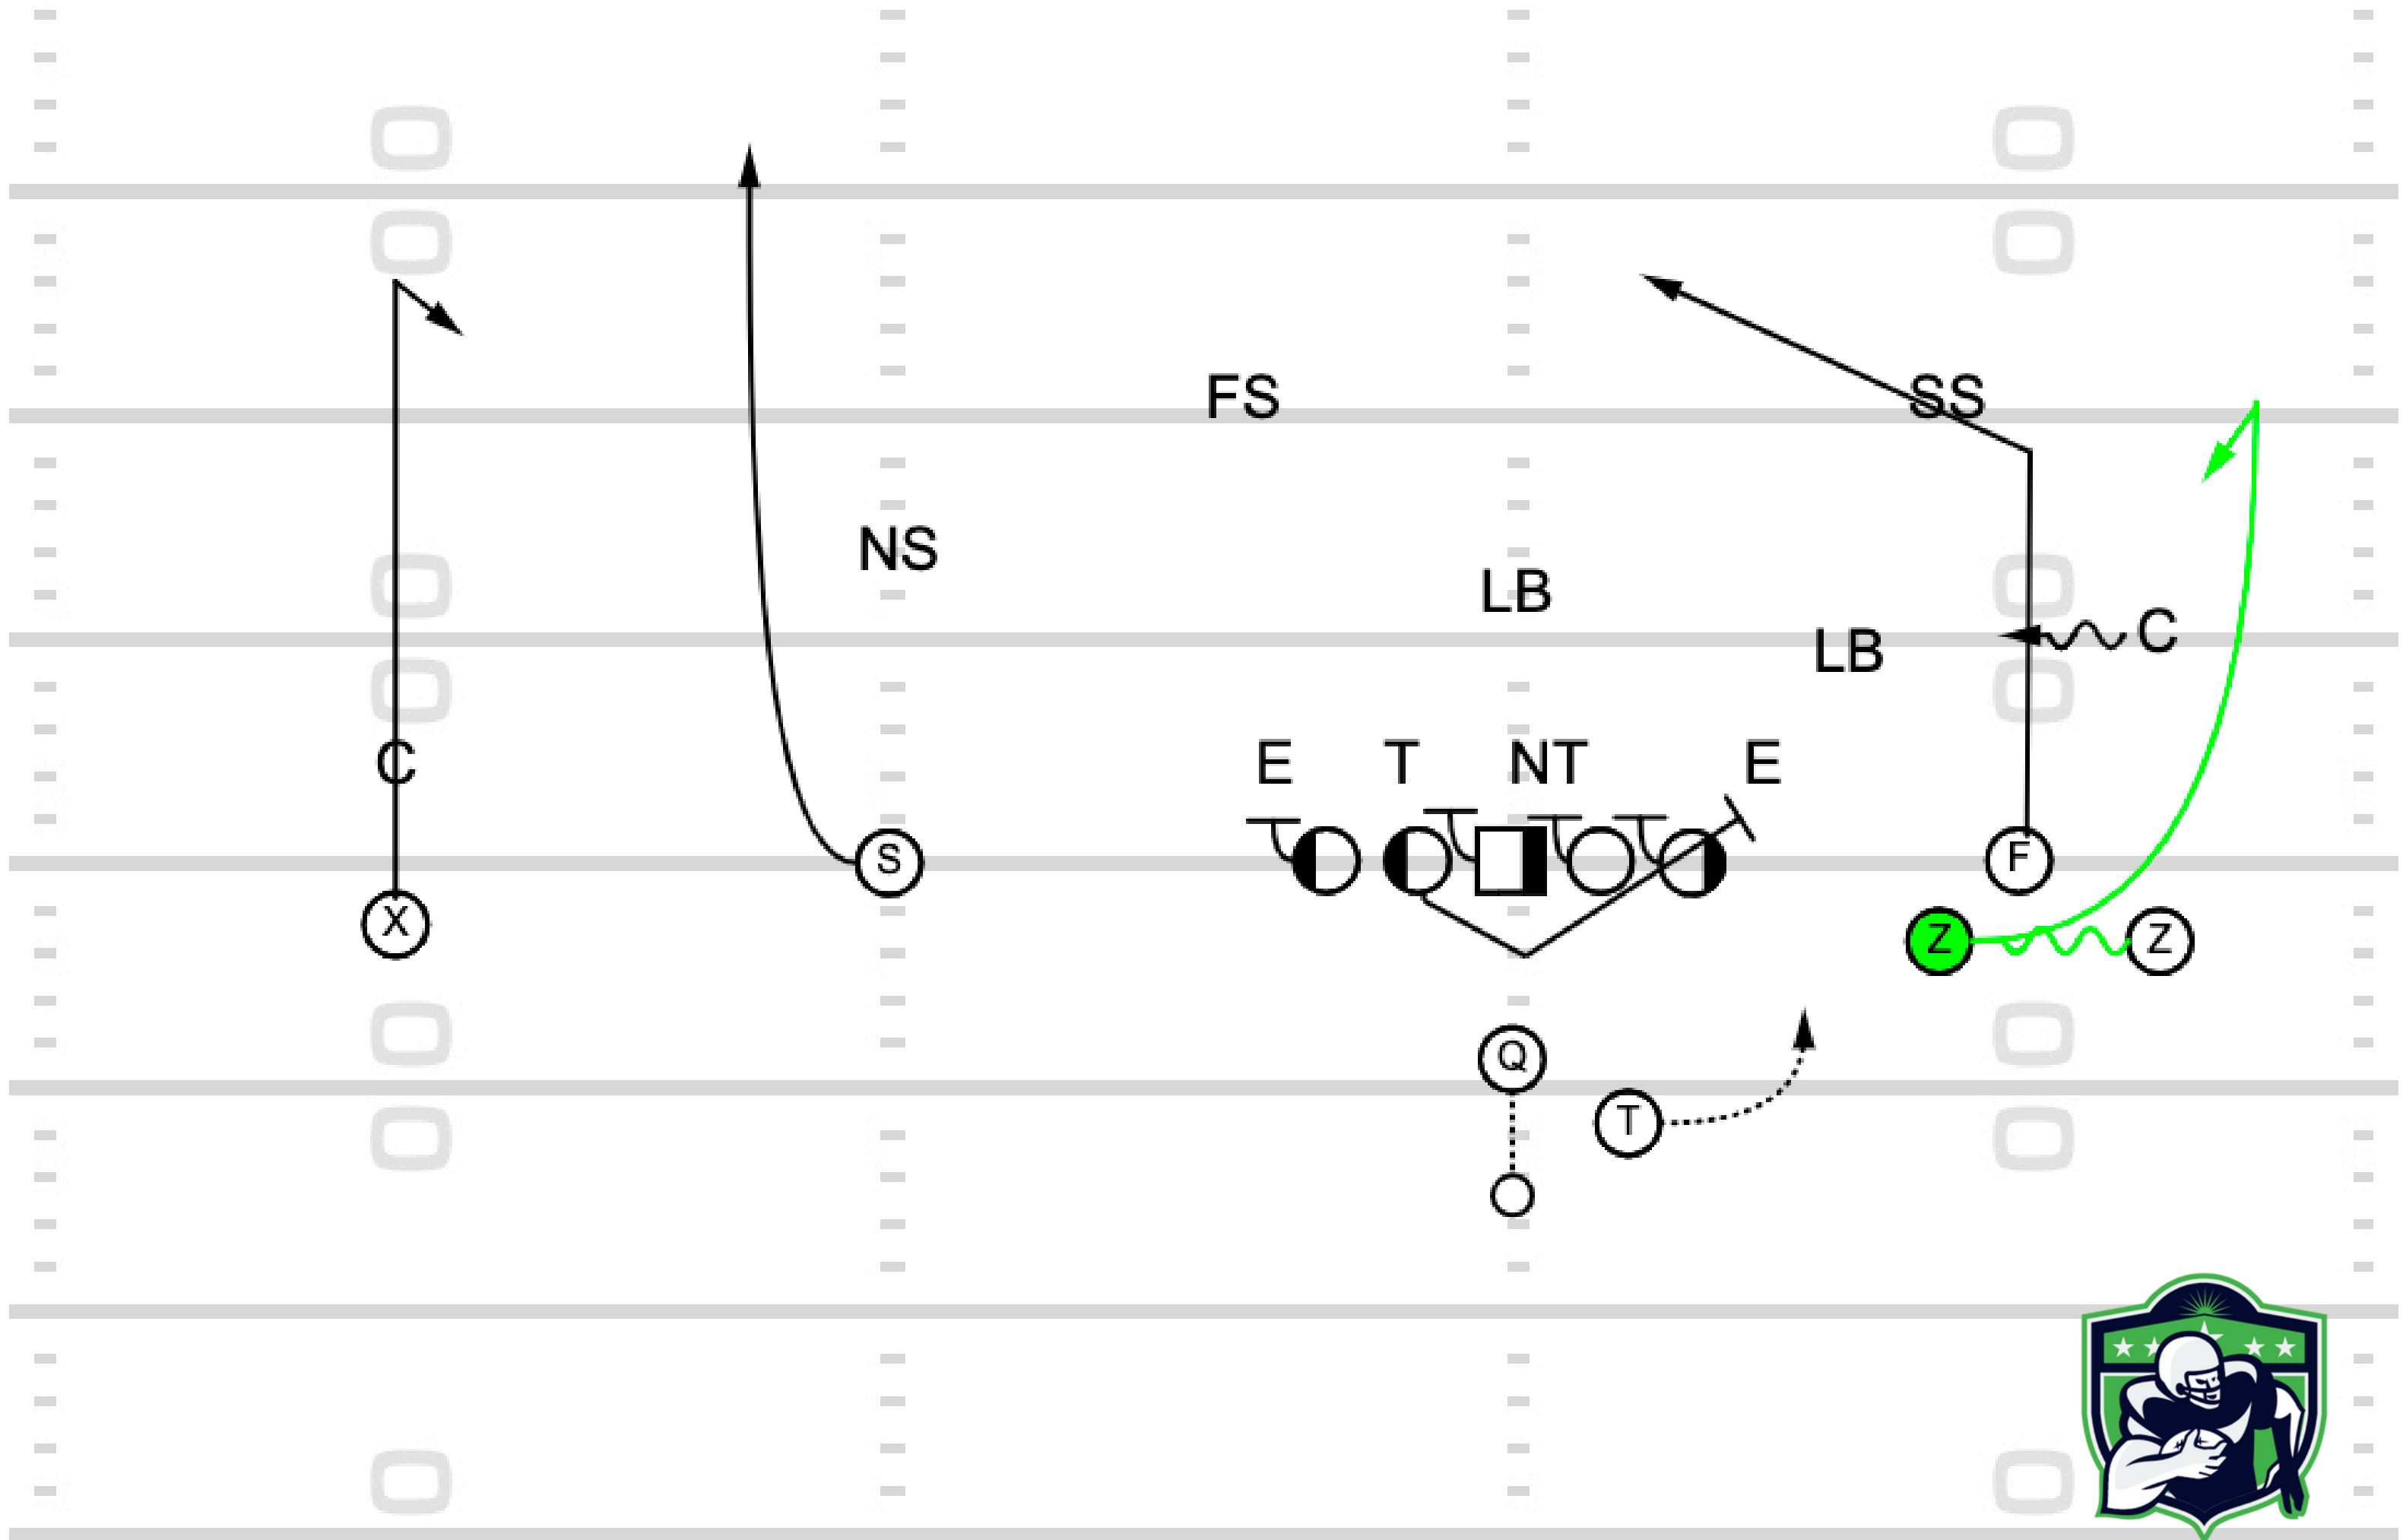

TOUCHDOWN
ANALYSIS