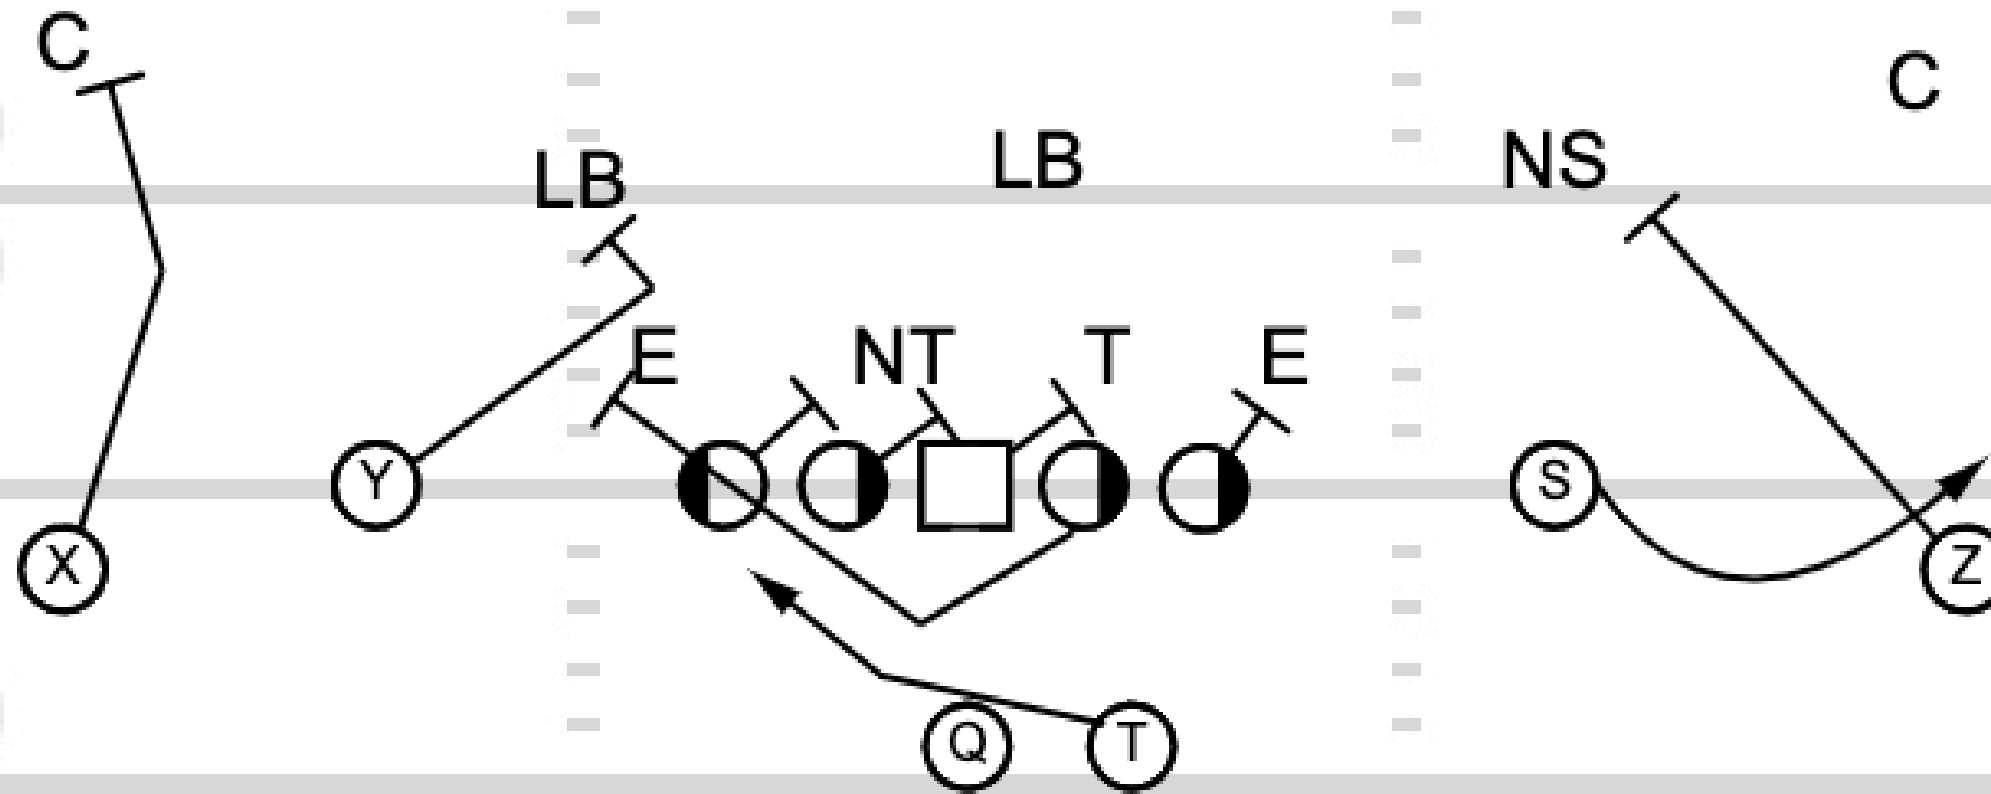

FS

SS

TOUCHDOWN
ANALYSIS