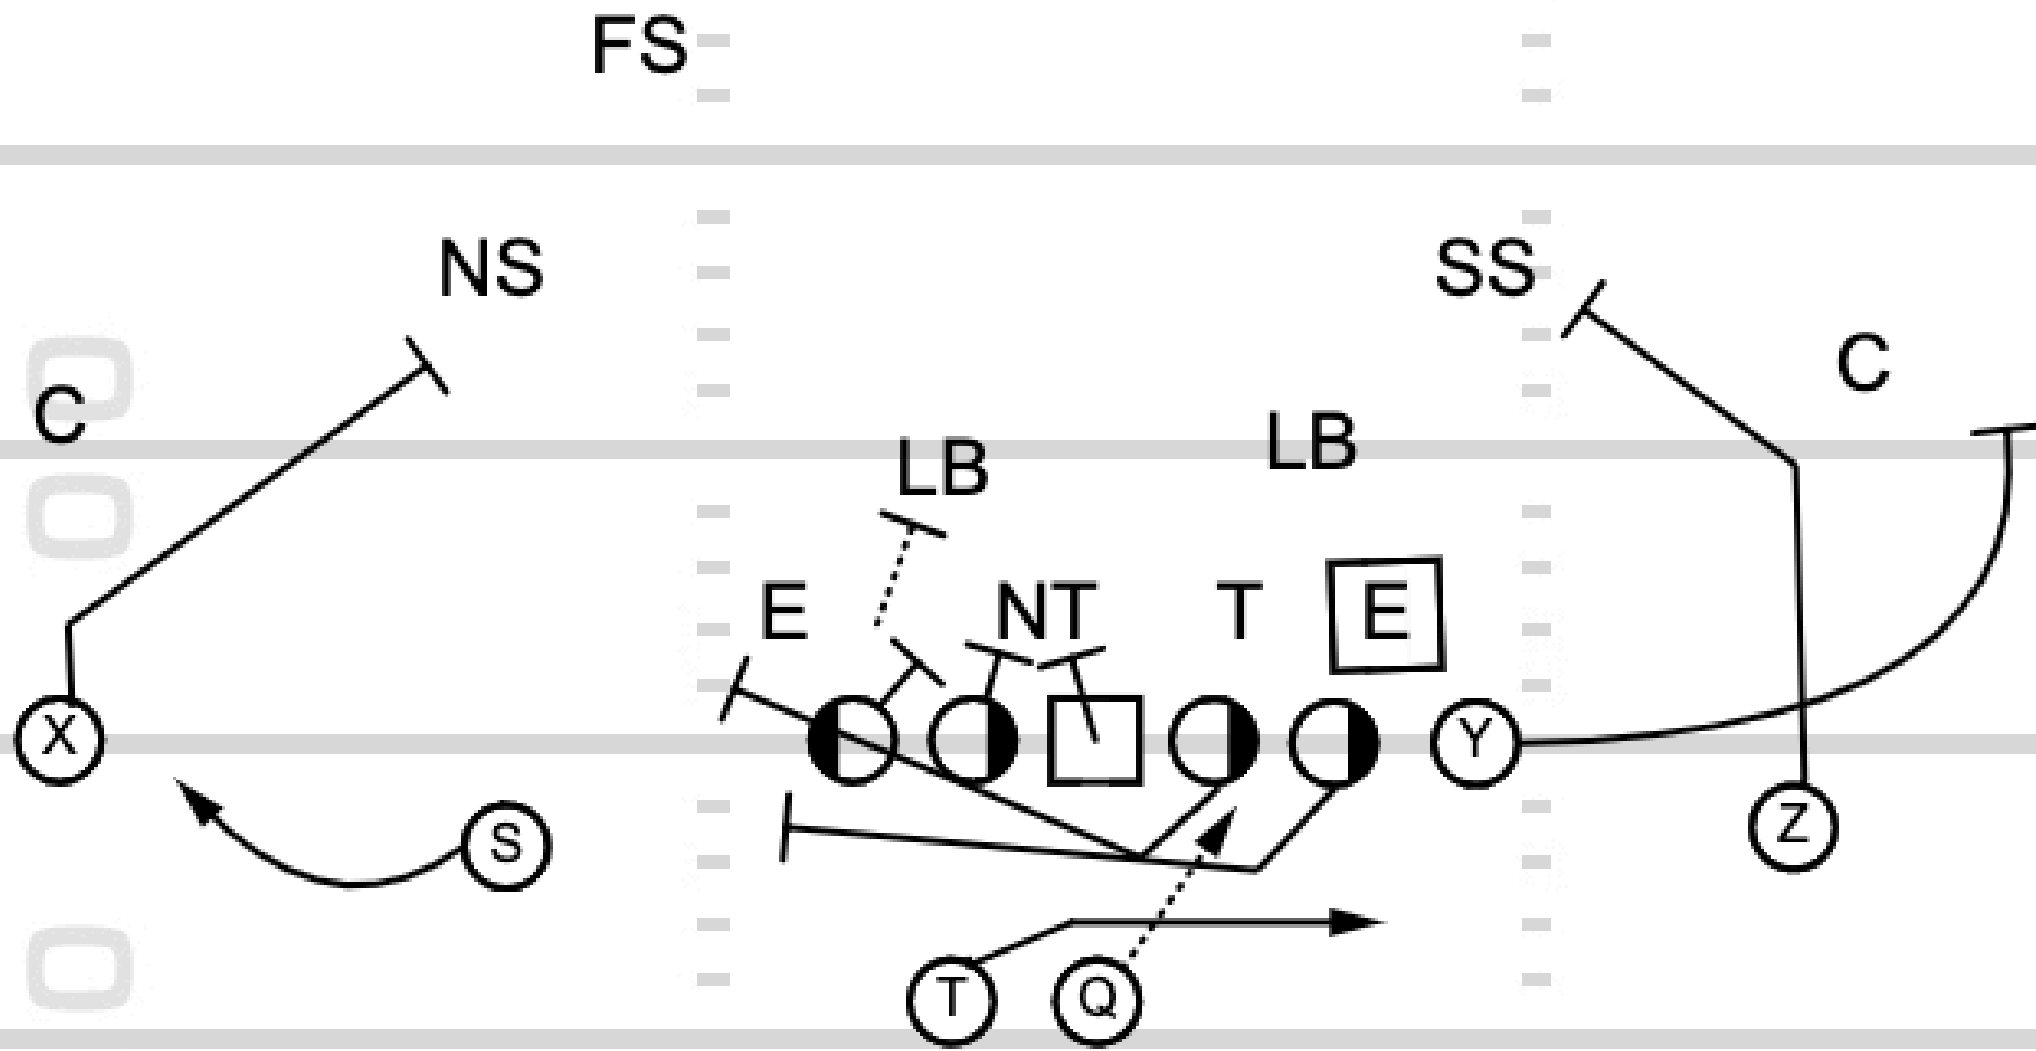

TOUCHDOWN
ANALYSIS