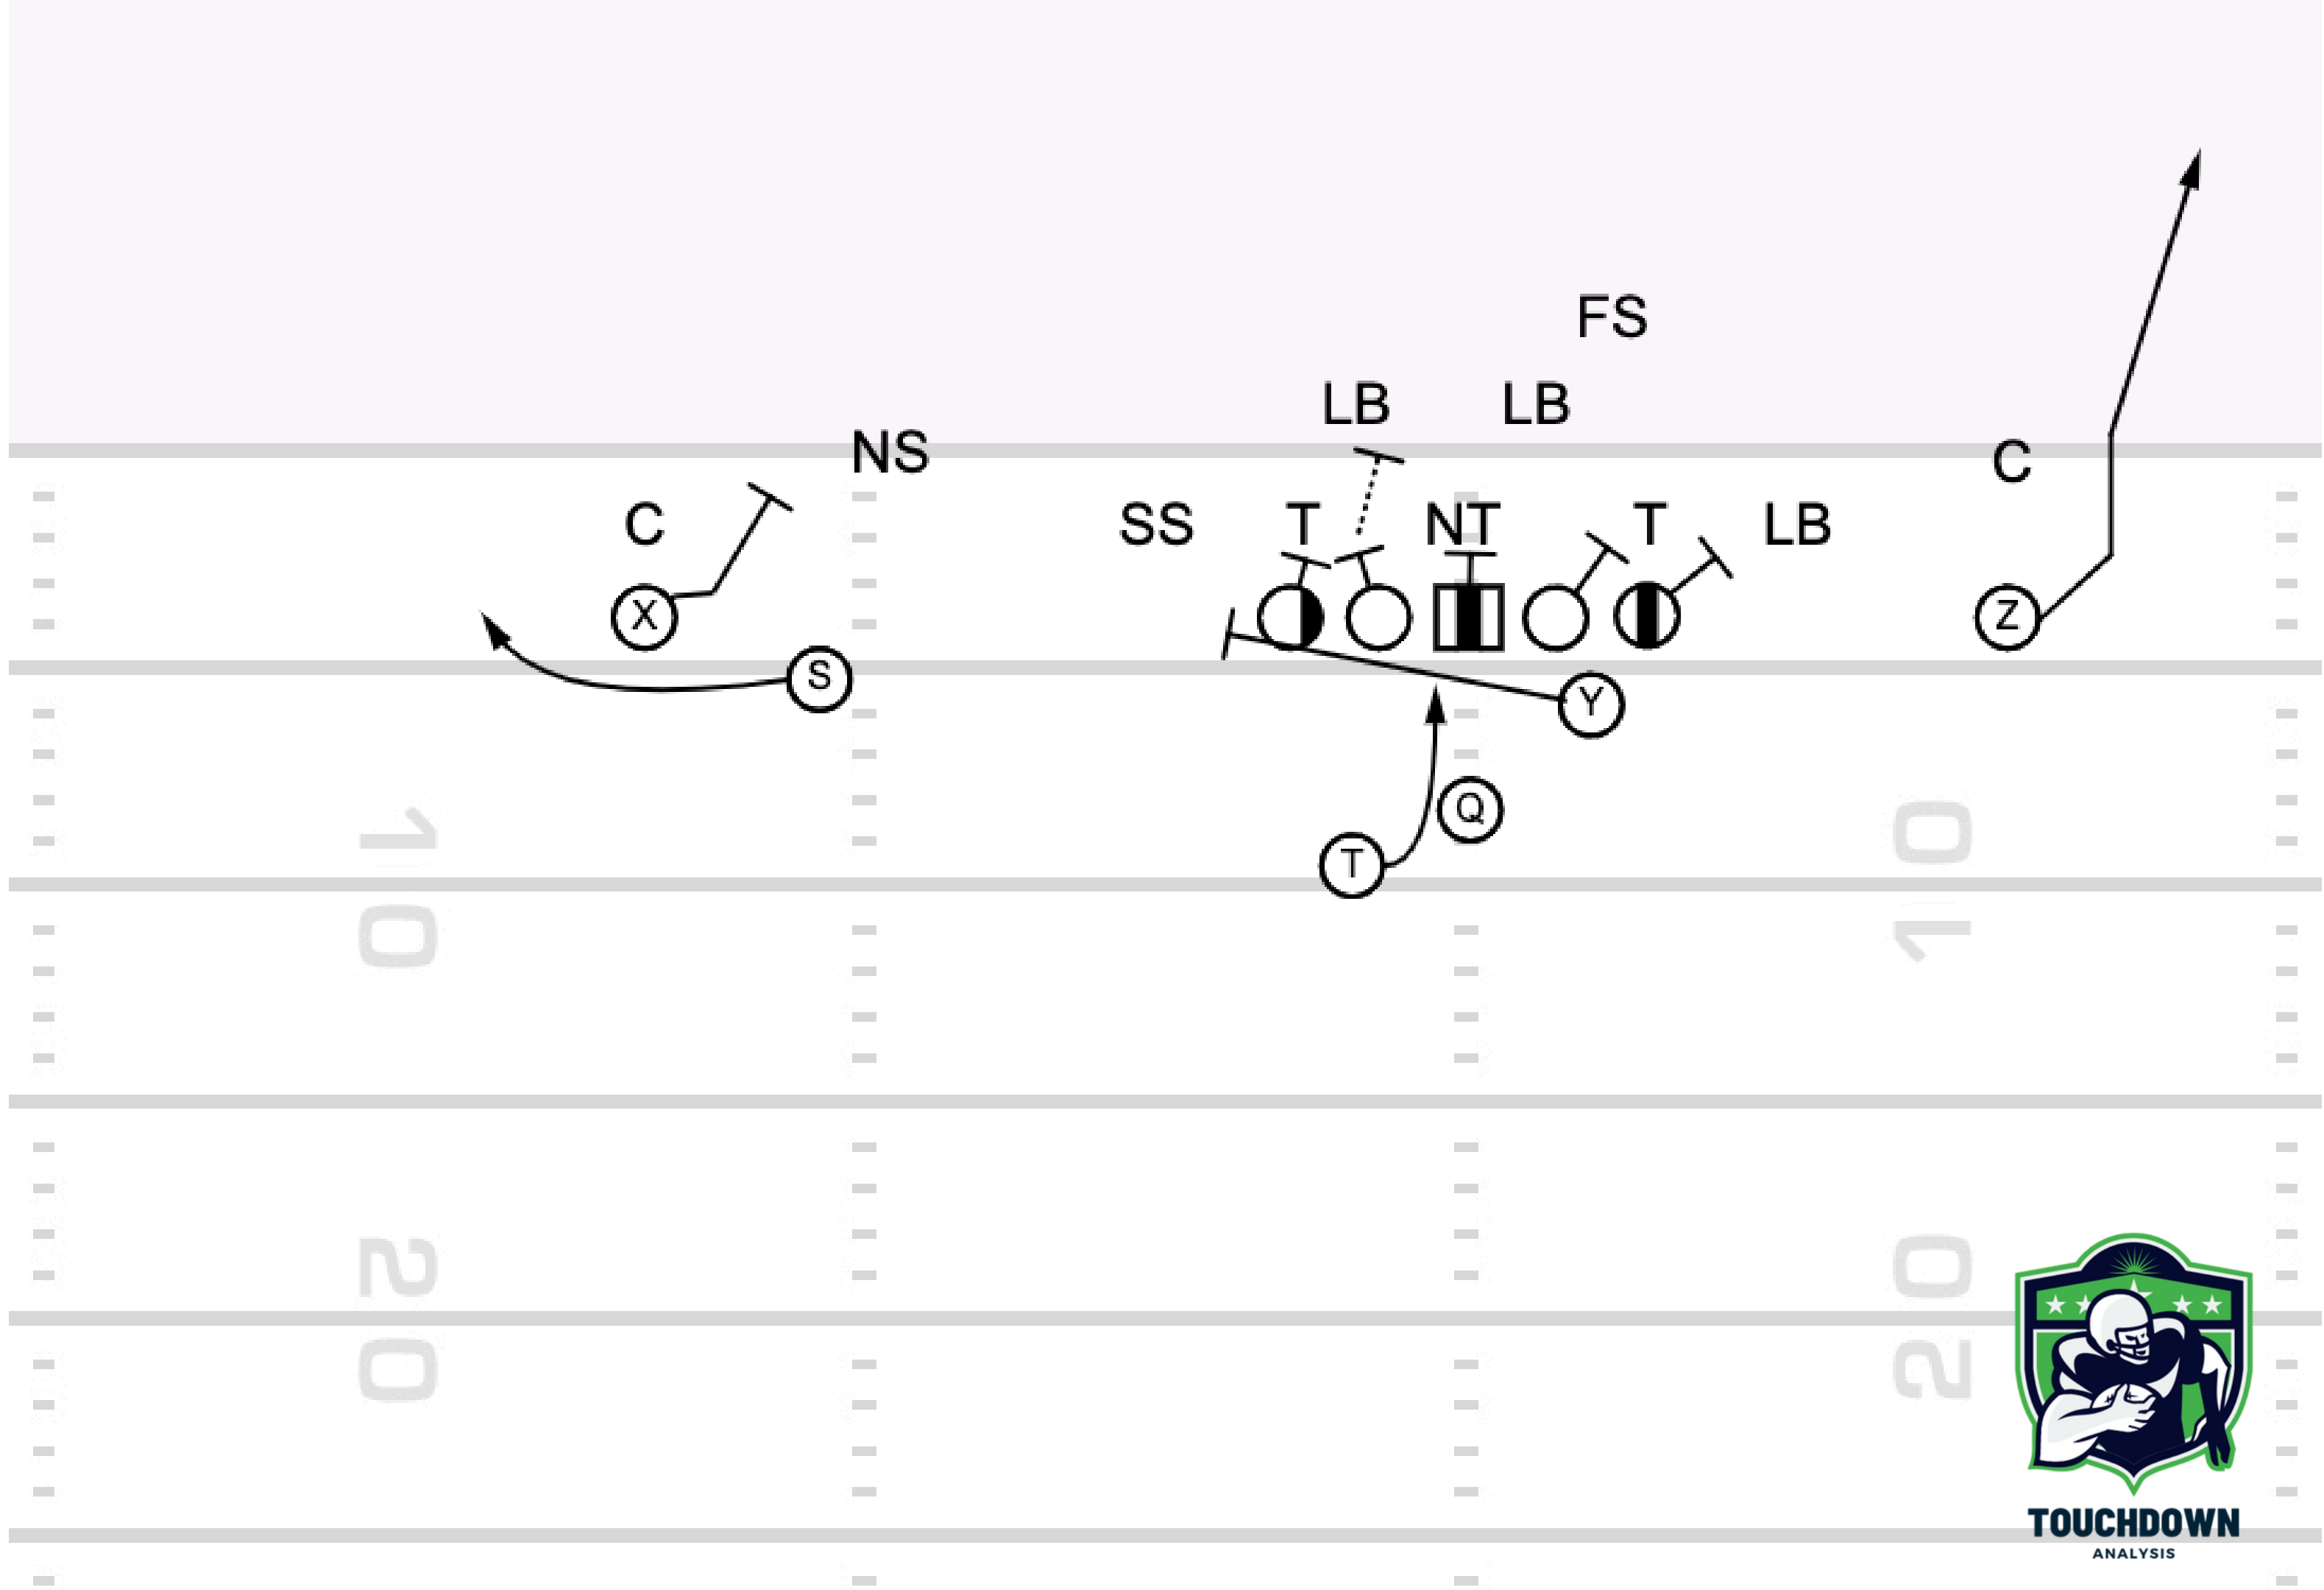

The Ole Miss Rebels Playbook

TOUCHDOWN
ANALYSIS

Part 1: The Run Game

Old Miss

Play 1: Trey Right Split Zone Z Fade RPO

TOUCHDOWN
ANALYSIS

SS

FS

NS

LB

LB

TOUCHDOWN
ANALYSIS

Play 2: Twins Left Split Zone S Bubble RPO

TOUCHDOWN
ANALYSIS

**Play 3: S Return Motion Split Zone
Now Screen RPO**

TOUCHDOWN
ANALYSIS

TOUCHDOWN
ANALYSIS

Play 4: Outside Zone Y Arc X Hitch

RPO

TOUCHDOWN

ANALYSIS

TOUCHDOWN
ANALYSIS

Play 5: S Motion Zone Read Bluff

TOUCHDOWN
ANALYSIS