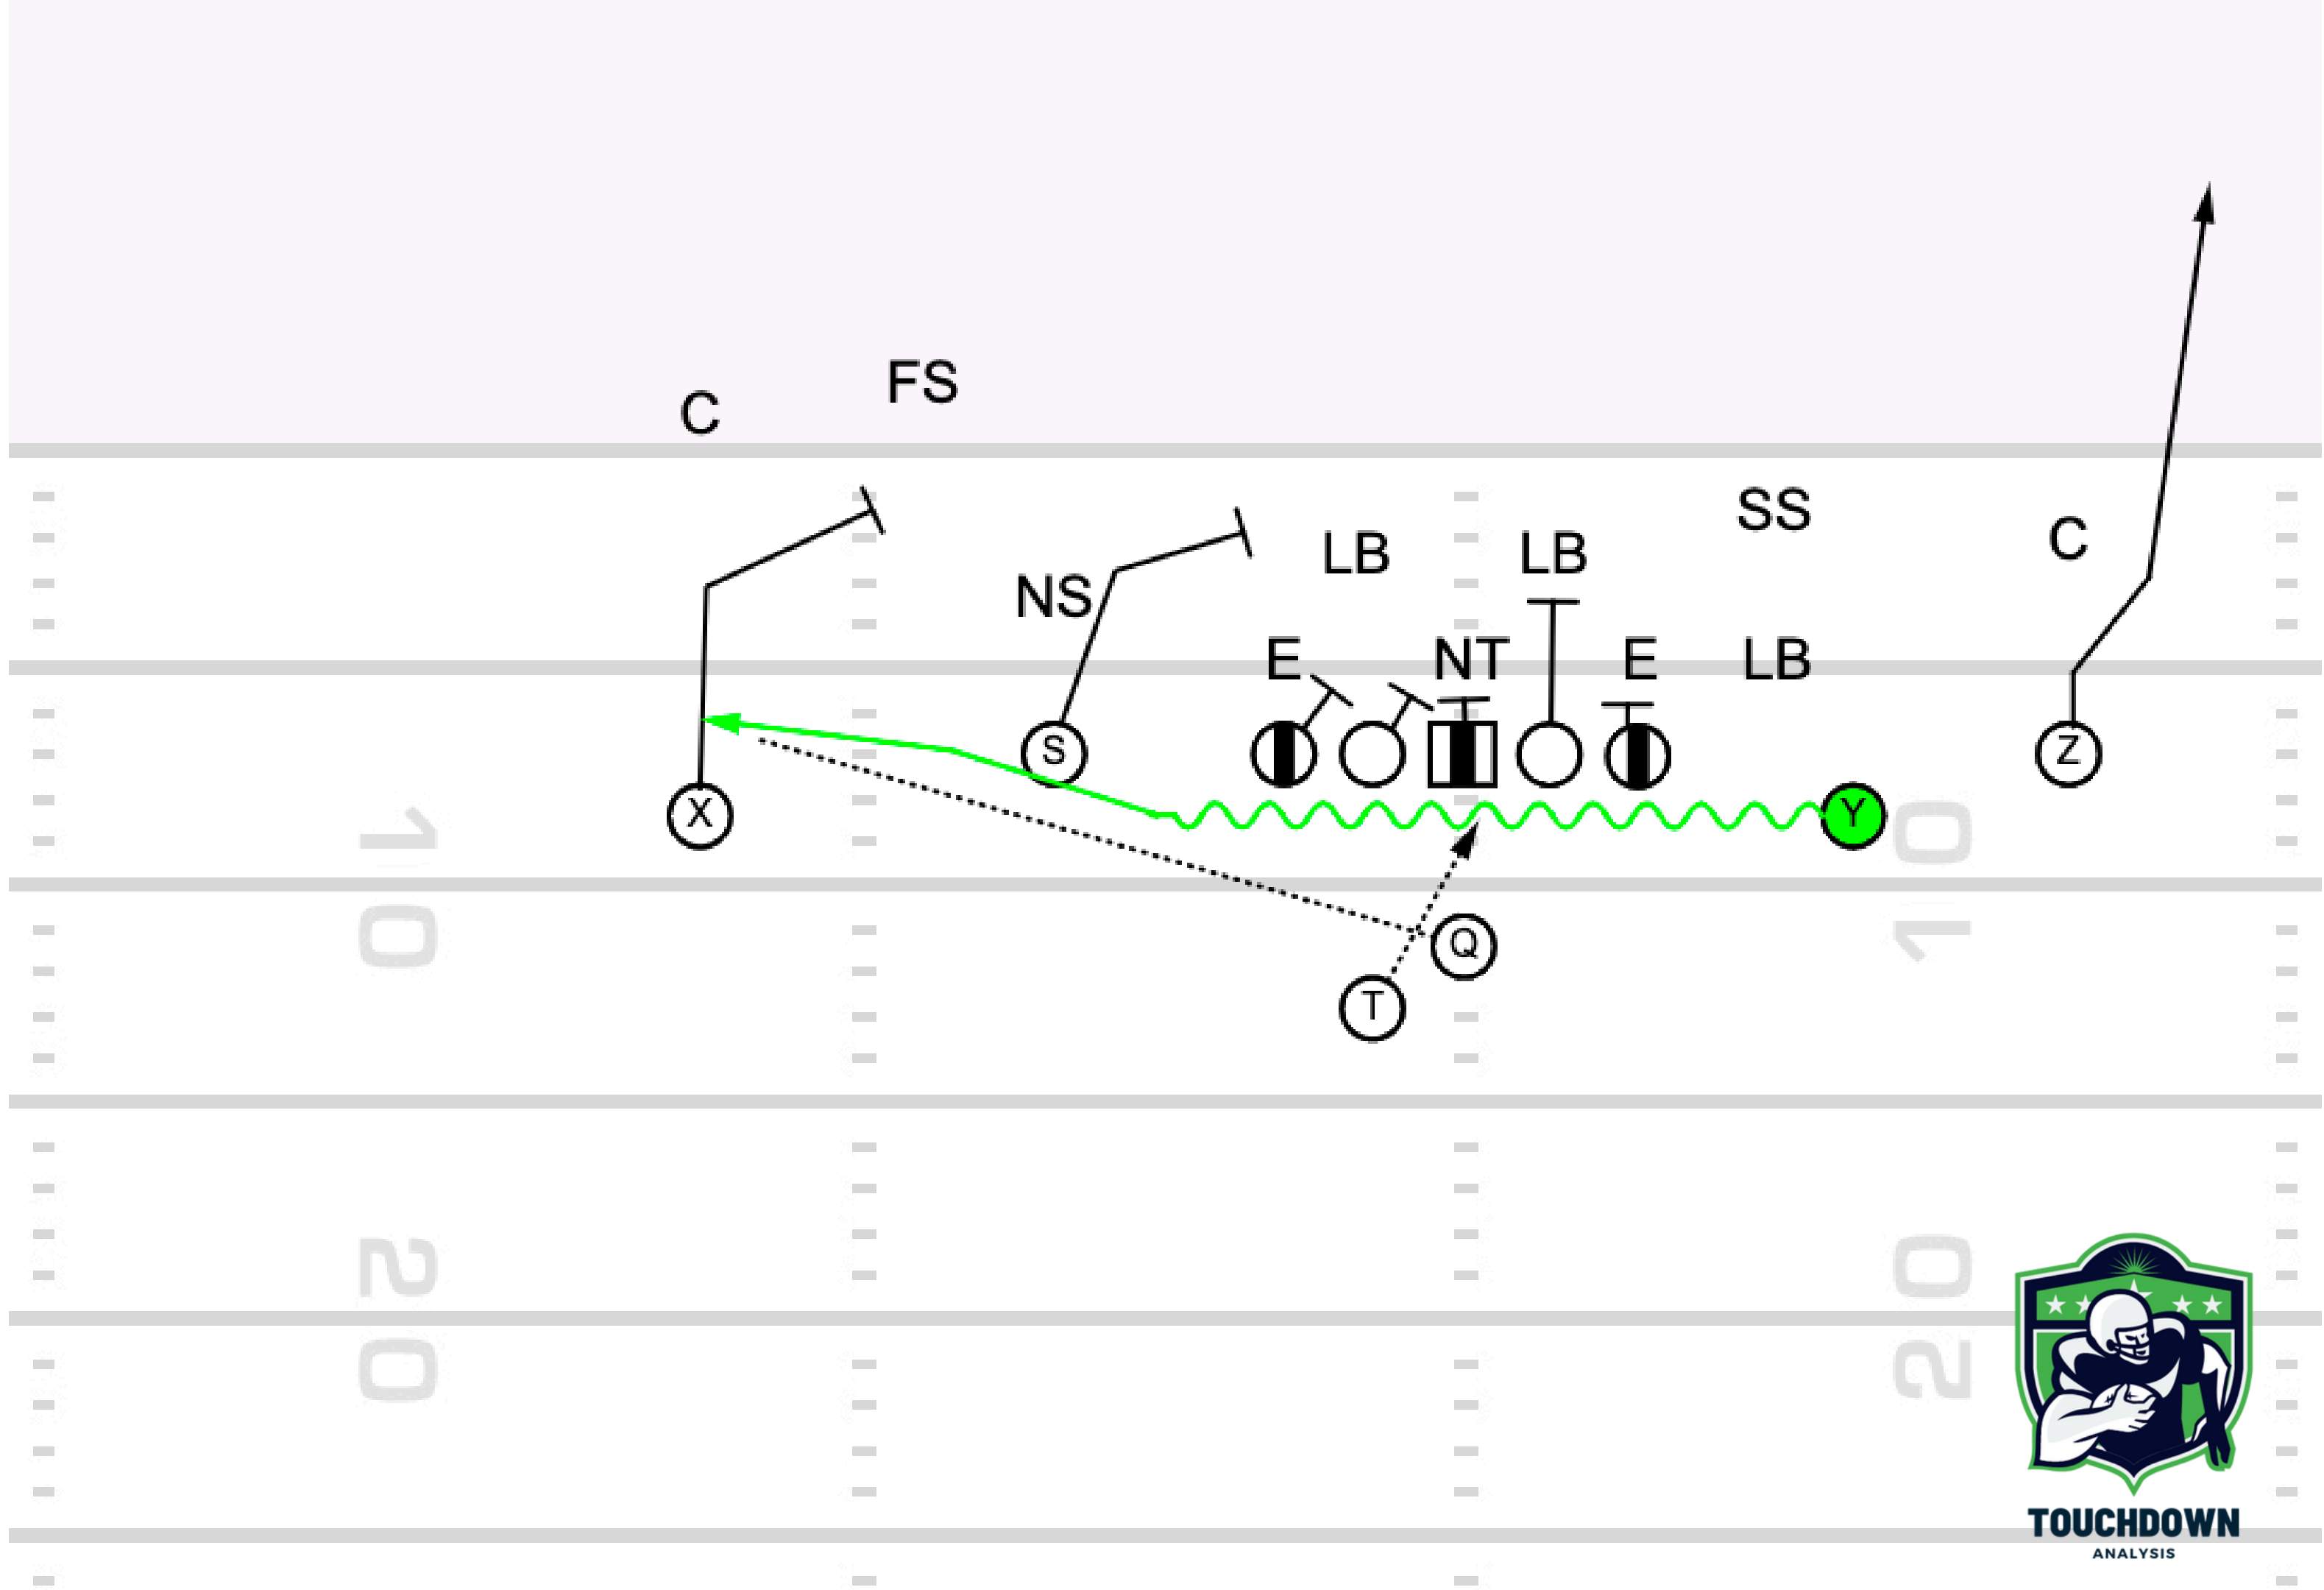

Play 3: Twins Left Split Zone Y
Arrow RPO

TOUCHDOWN
ANALYSIS

Play 4: Twins Split Zone X Slant

RPO

TOUCHDOWN

ANALYSIS

**Play 5: Y Motion to Trips OZ Y
Arrow RPO**

TOUCHDOWN
ANALYSIS

Play 6: OZ Wk Snag RPO

TOUCHDOWN
ANALYSIS

TOUCHDOWN
ANALYSIS

Play 7: Twins OZ S Slant RPO

TOUCHDOWN
ANALYSIS

TOUCHDOWN
ANALYSIS

**Play 8: S Orbit Motion Y Insert OZ
X Post RPO**

TOUCHDOWN
ANALYSIS