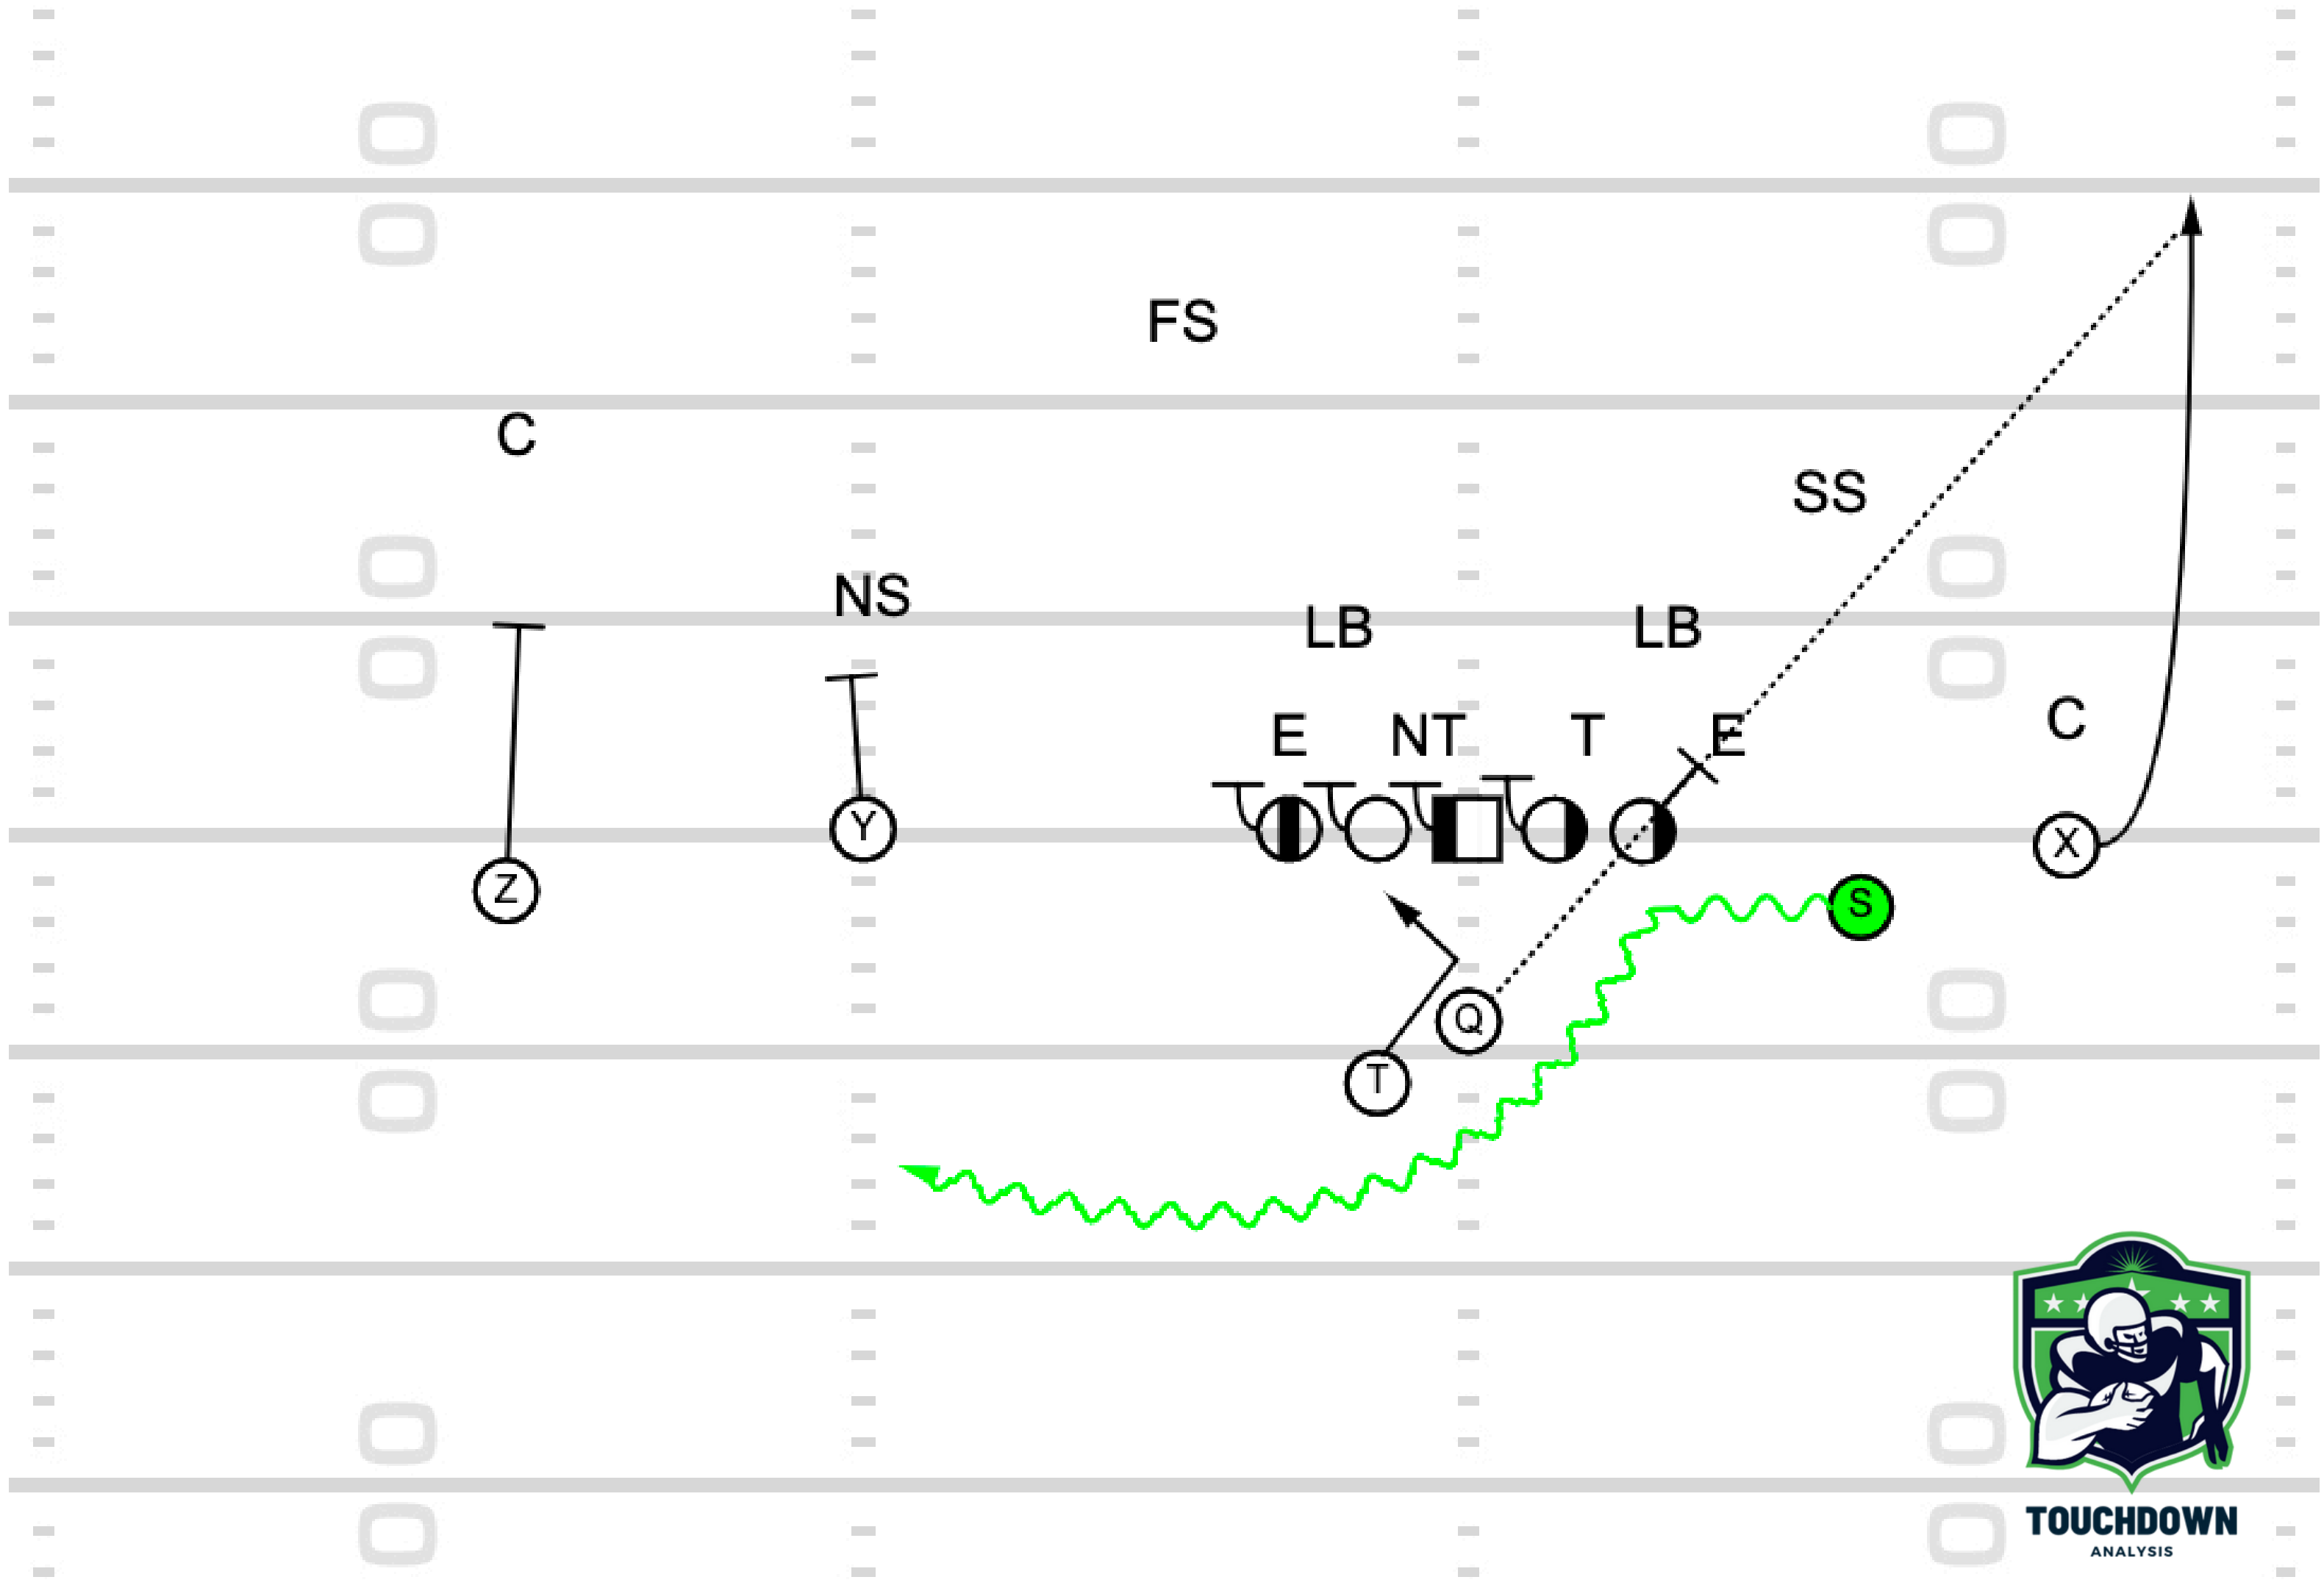

Q

T

TOUCHDOWN
ANALYSIS

Play 10: Tackle Wrap X Fade RPO

Play 11: S Orbit Motion OZ X Fade
RPO

TOUCHDOWN
ANALYSIS

TOUCHDOWN
ANALYSIS

**Play 12: Z Short Mo Curl/Wheel PA
Fake Toss Right**