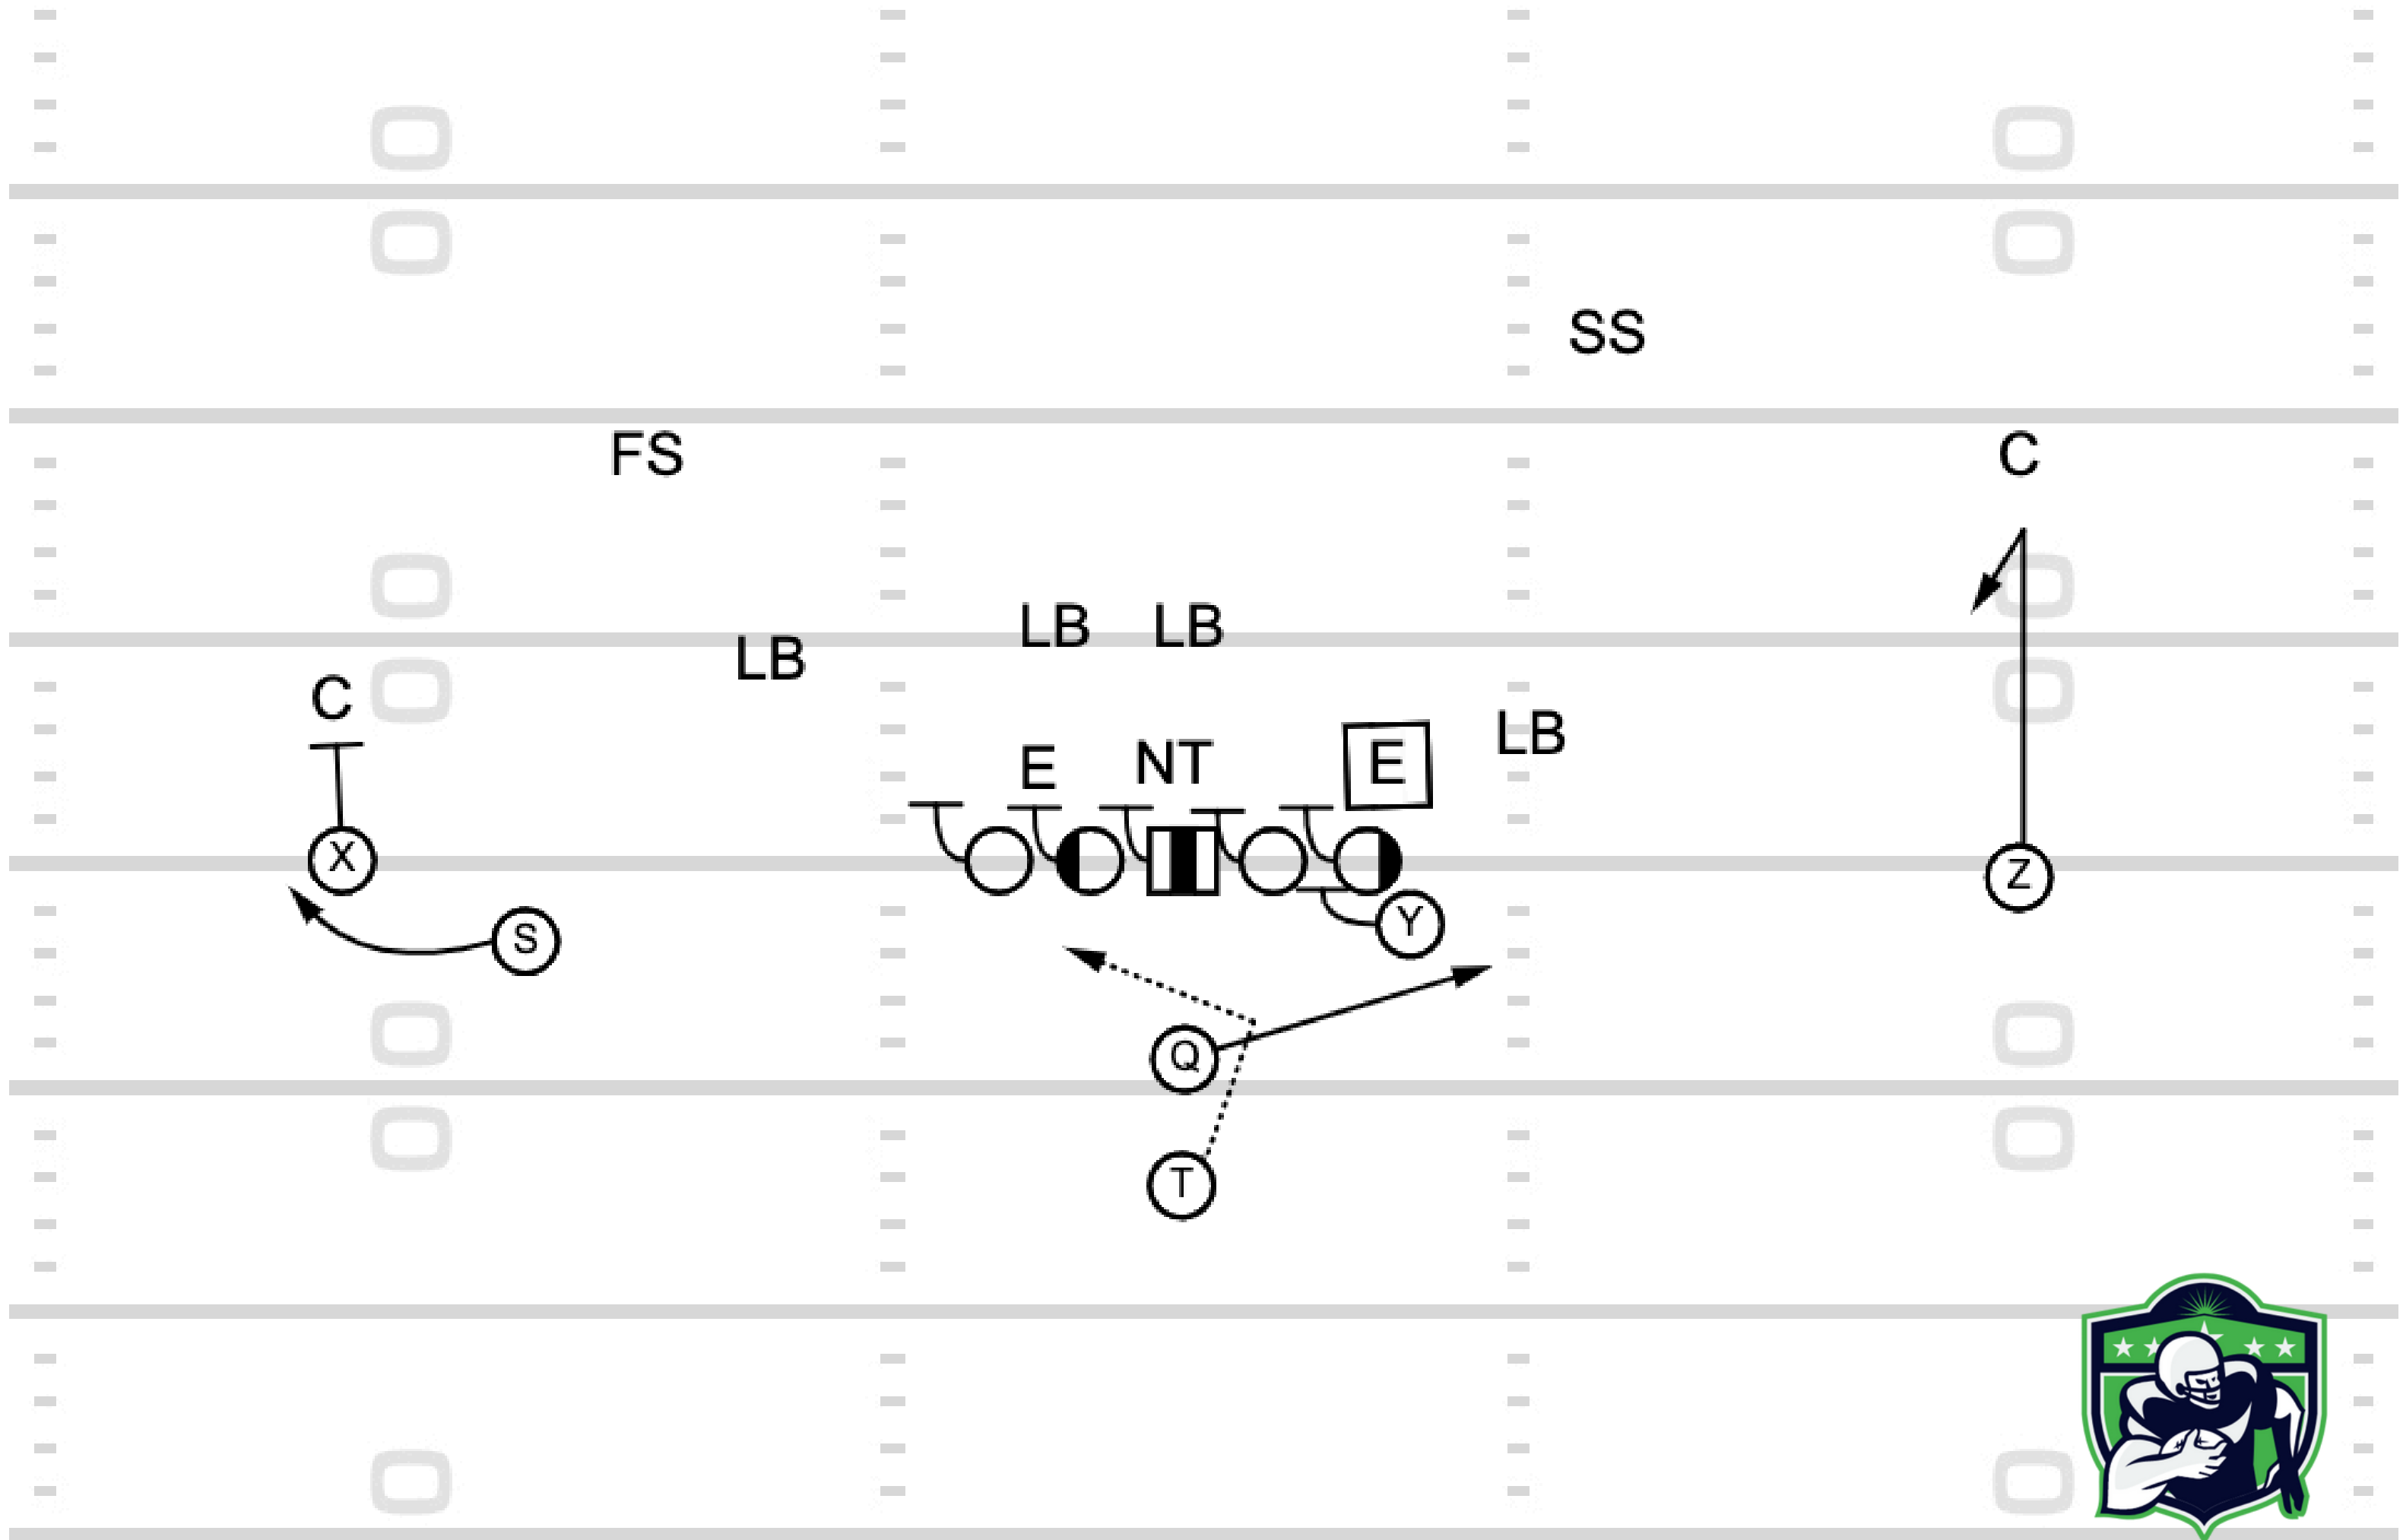

FS

SS

C

LB

LB

LB

C
X

S

E

NT

E

LB

Z

Q

T

TOUCHDOWN
ANALYSIS