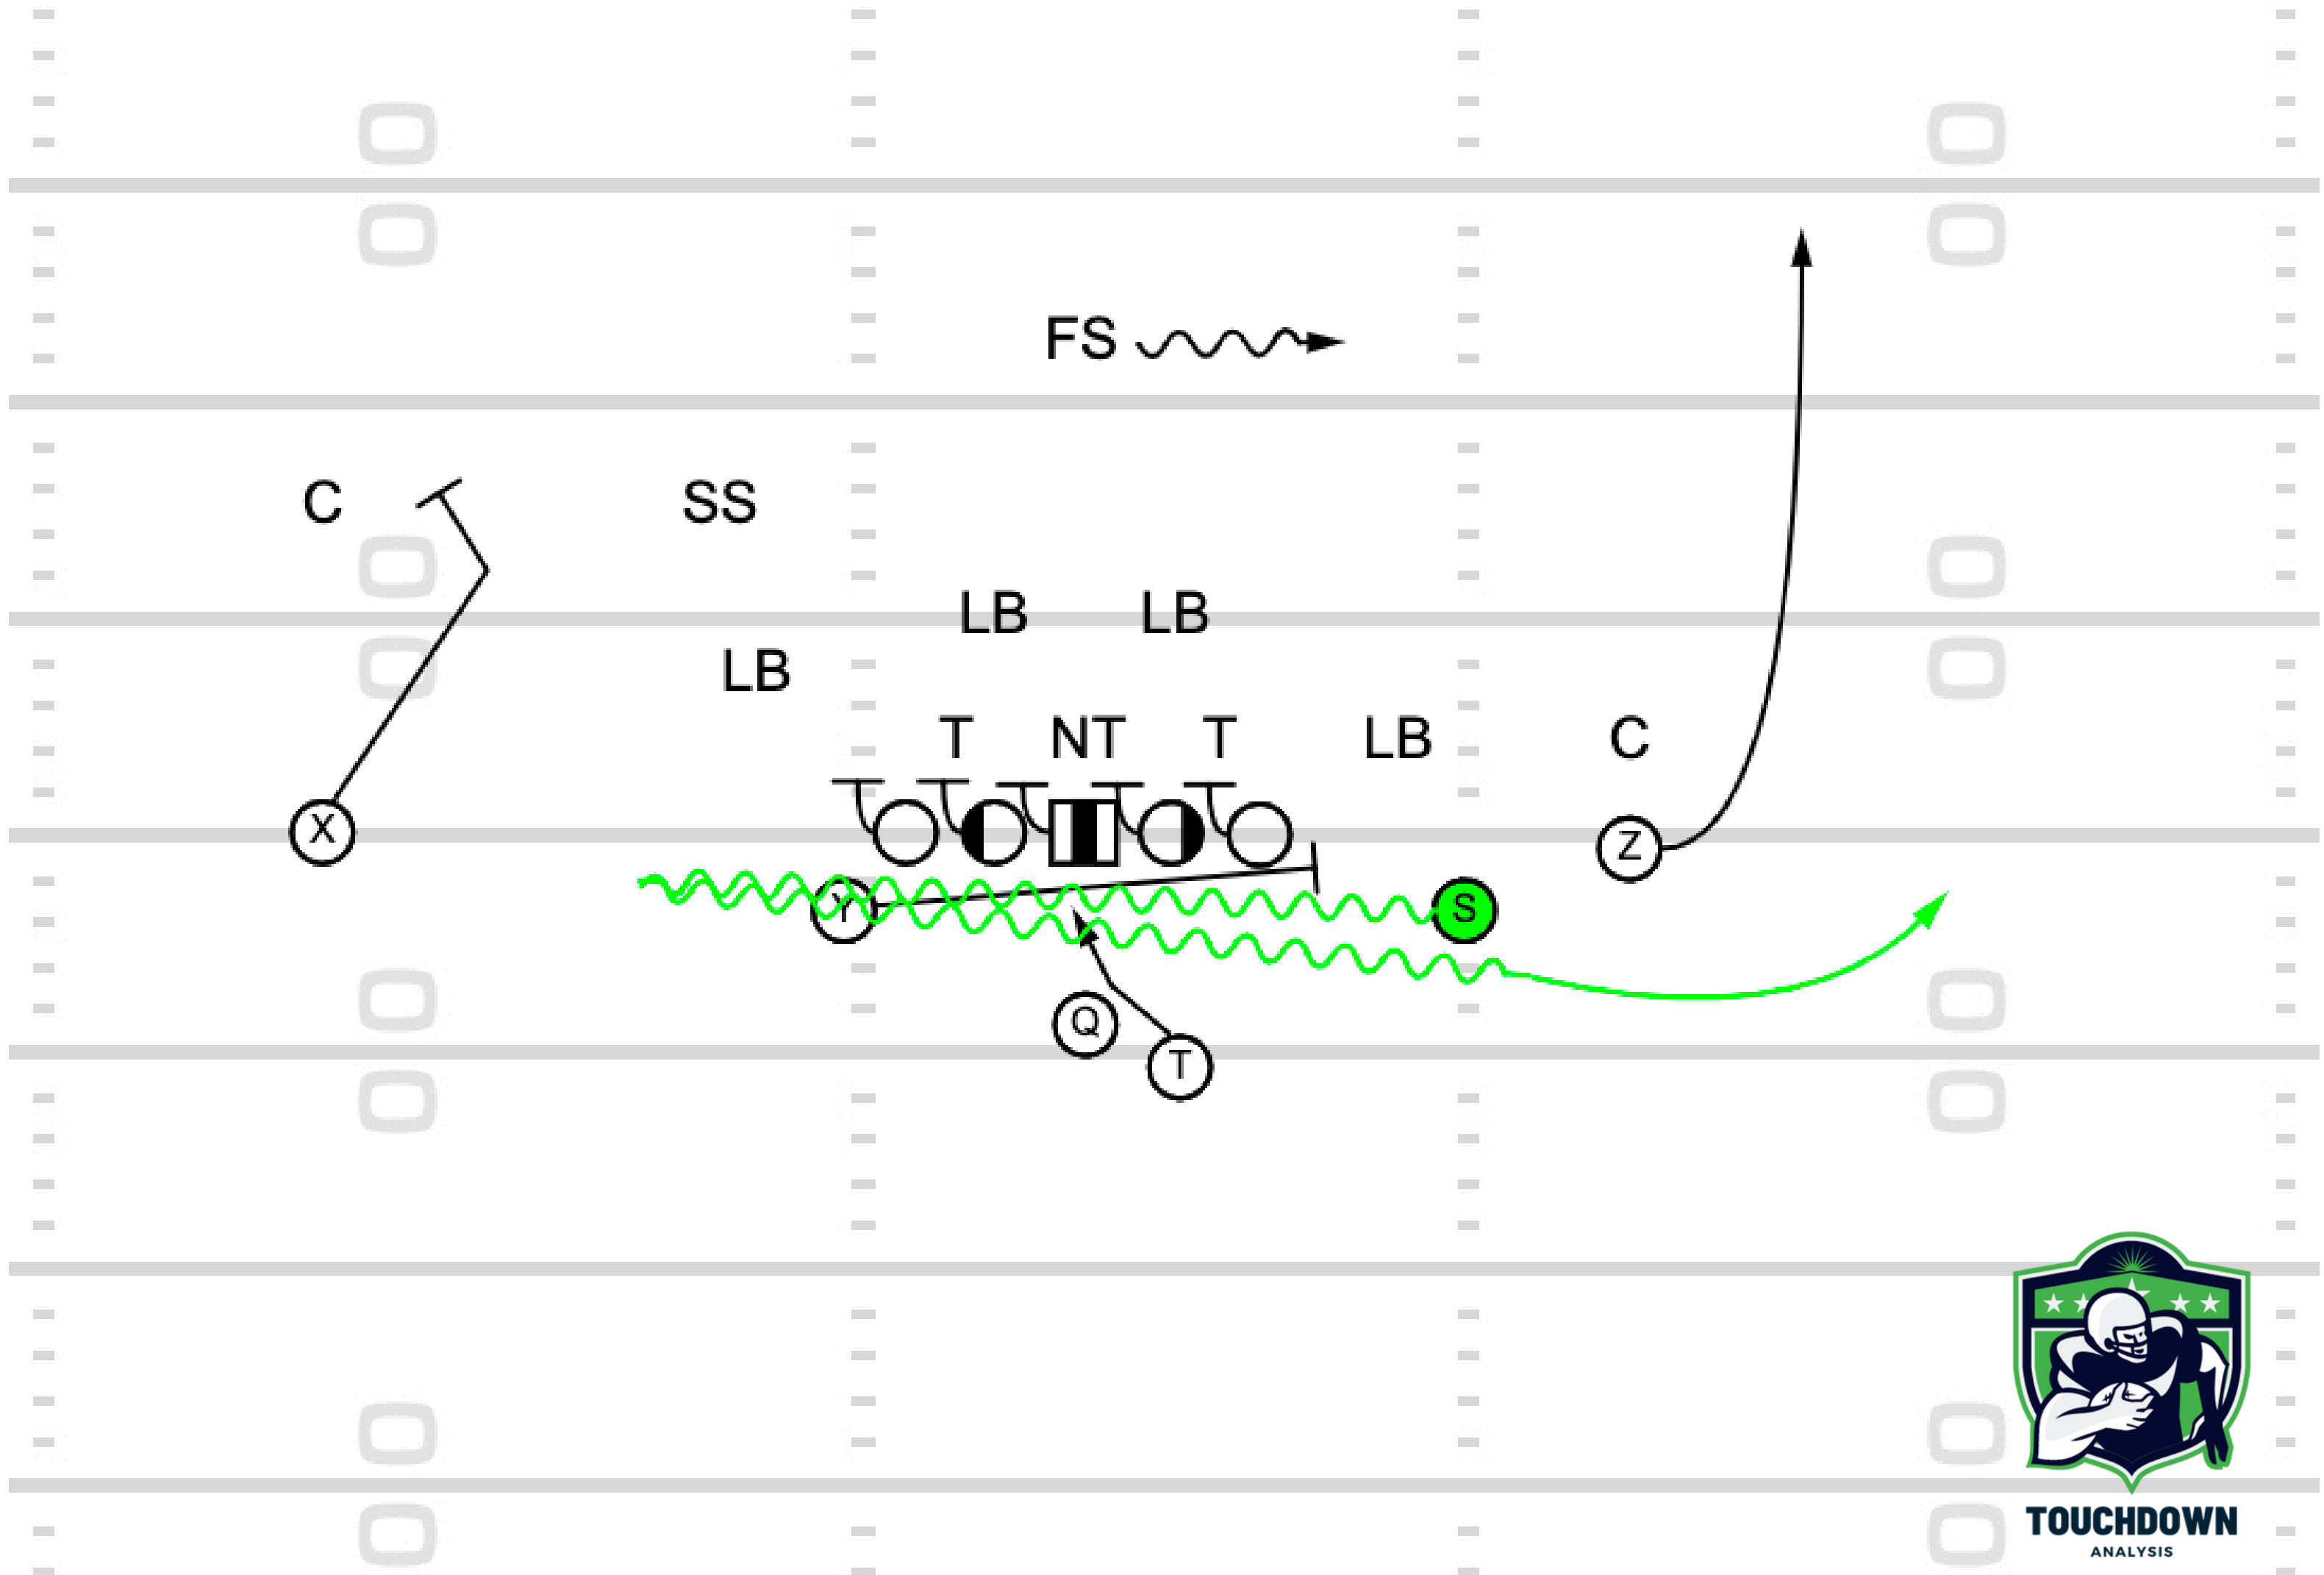

The Ole Miss Rebels Playbook

TOUCHDOWN
ANALYSIS

Part 1: The Run Game

Old Miss

Play 1: Trey Right Split Zone Z Fade RPO

TOUCHDOWN
ANALYSIS

SS

FS

NS

LB

LB

TOUCHDOWN
ANALYSIS

Play 2: Twins Left Split Zone S Bubble RPO

TOUCHDOWN
ANALYSIS

**Play 3: S Return Motion Split Zone
Now Screen RPO**

TOUCHDOWN
ANALYSIS