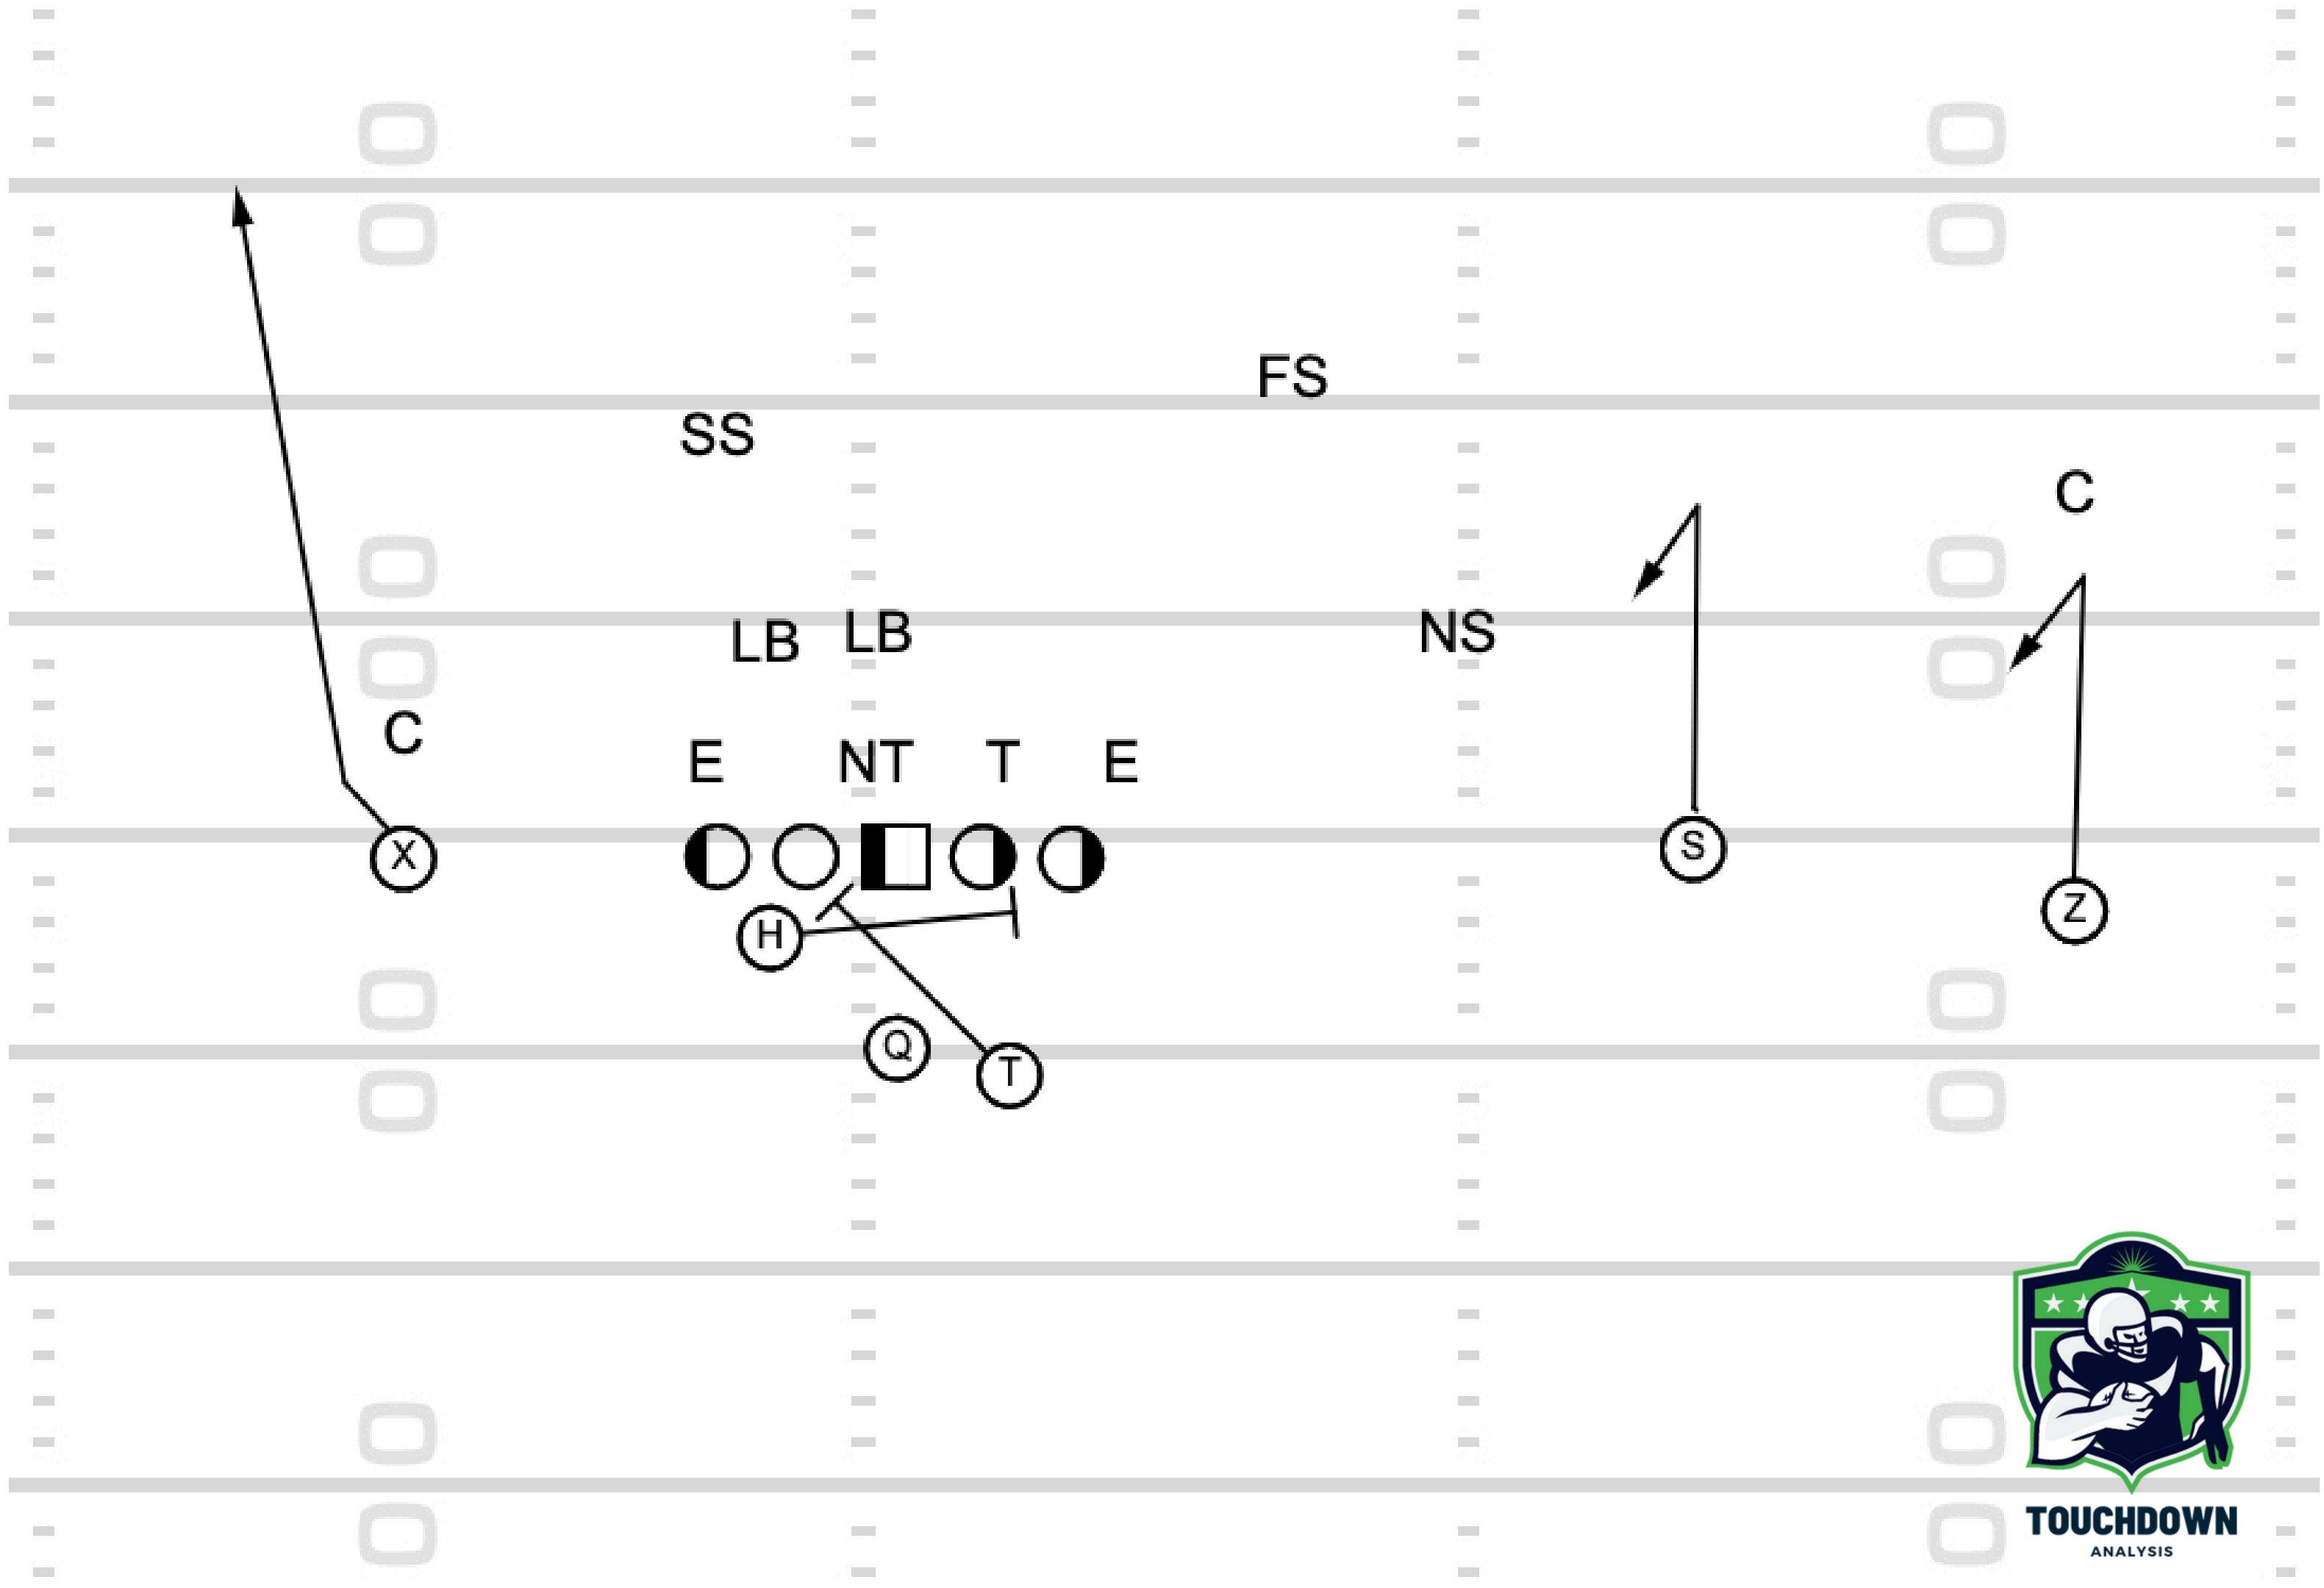

Part 2: The Pass Game

Old Miss

Play 1: Twins PAX Post S Cross

TOUCHDOWN
ANALYSIS

**Play 2: Twins Right PA X
Fade/Hitches**

TOUCHDOWN
ANALYSIS

TOUCHDOWN
ANALYSIS

Play 3: Twins Stack PA Z Post S Curl