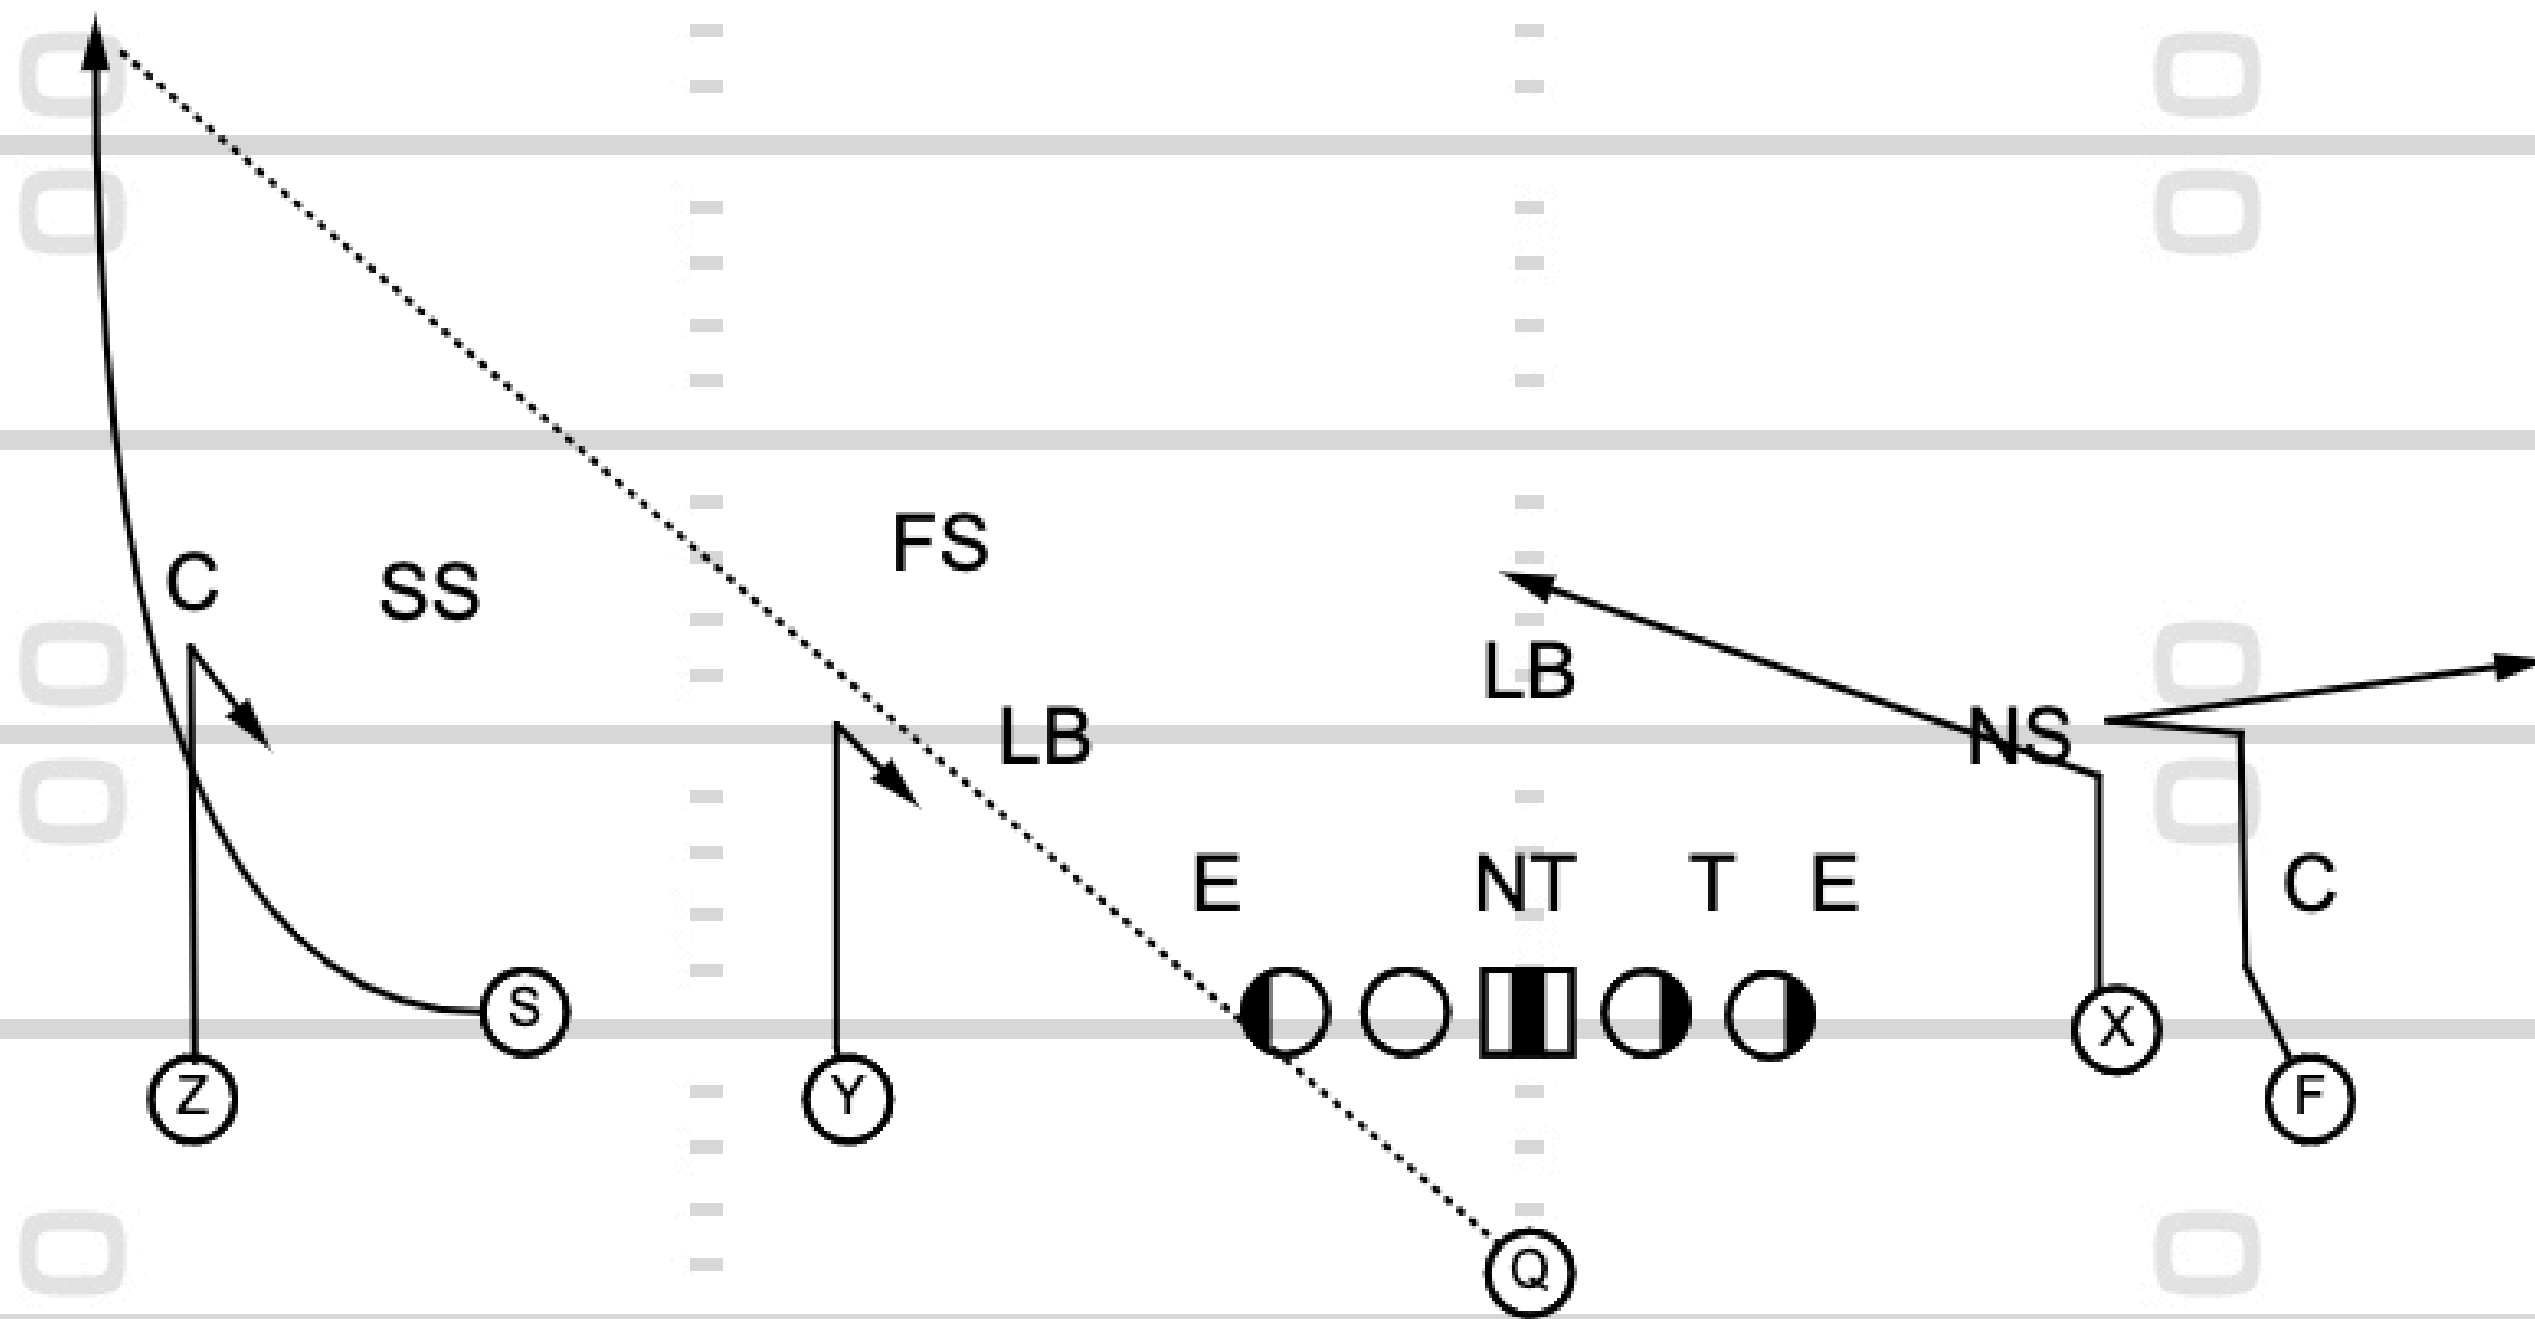

TOUCHDOWN
ANALYSIS

**Play 10: Z Shallow S Poco TB
Corner**

TOUCHDOWN
ANALYSIS

TOUCHDOWN
ANALYSIS

Play 11: Empty Smash/Slant Whip

TOUCHDOWN
ANALYSIS

TOUCHDOWN
ANALYSIS

Play 12: PA Post Wheel Option