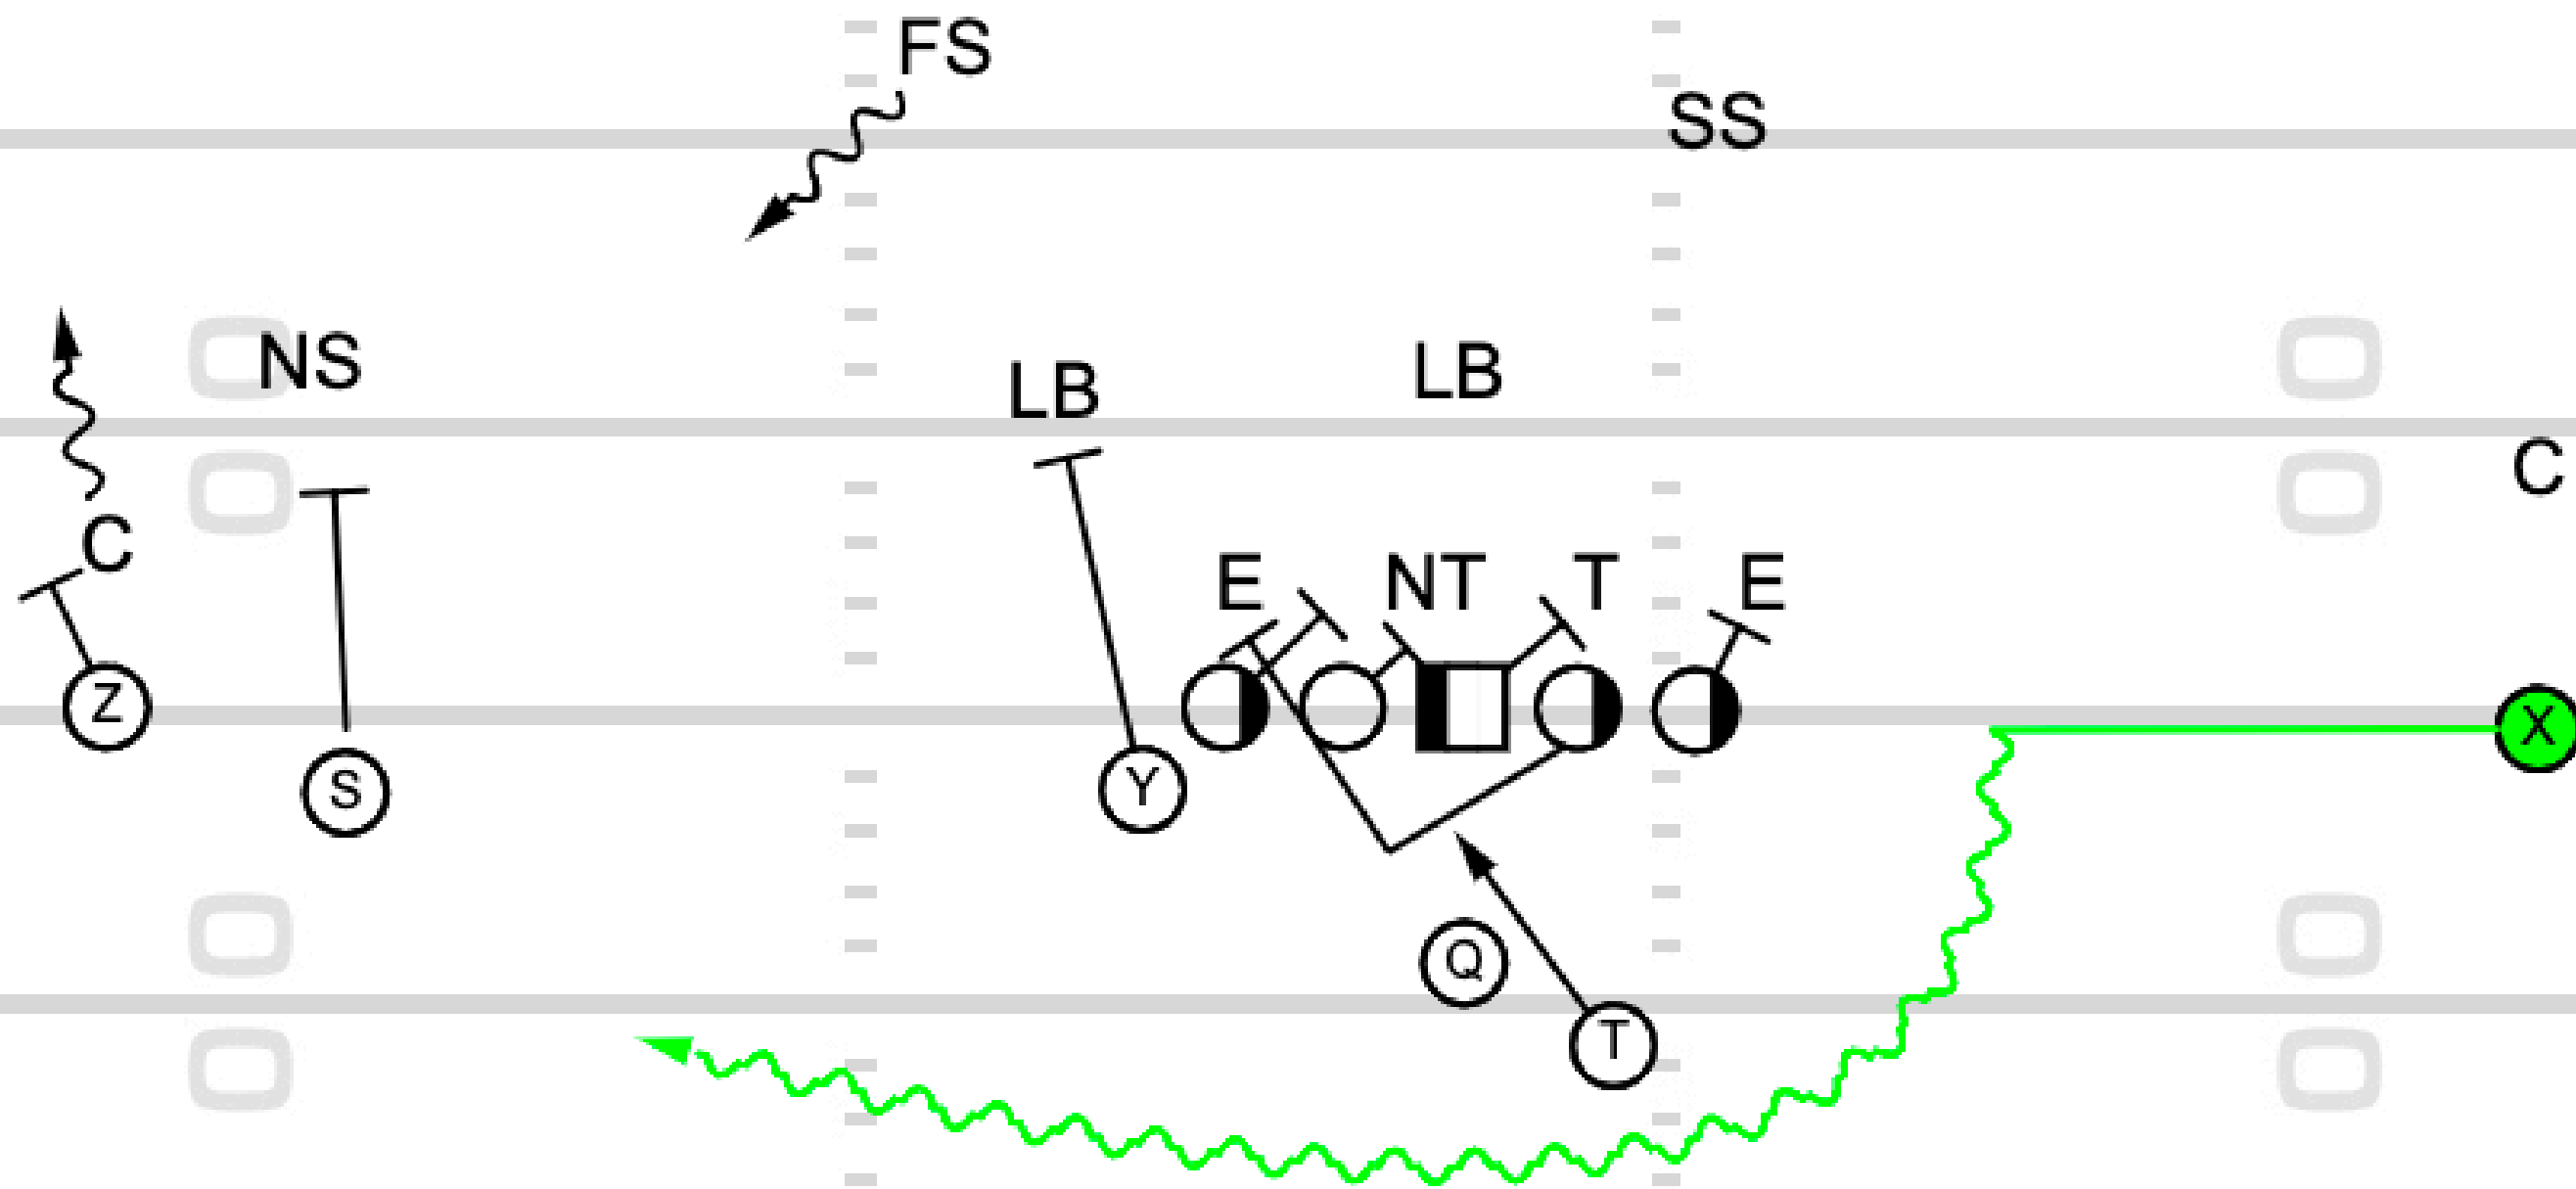

TOUCHDOWN
ANALYSIS

Play 6: Twins Power S Bubble RPO

TOUCHDOWN
ANALYSIS

FS

SS

TOUCHDOWN
ANALYSIS

Play 7: Trey Left X Orbit Motion Power Flare Screen RPO

TOUCHDOWN
ANALYSIS