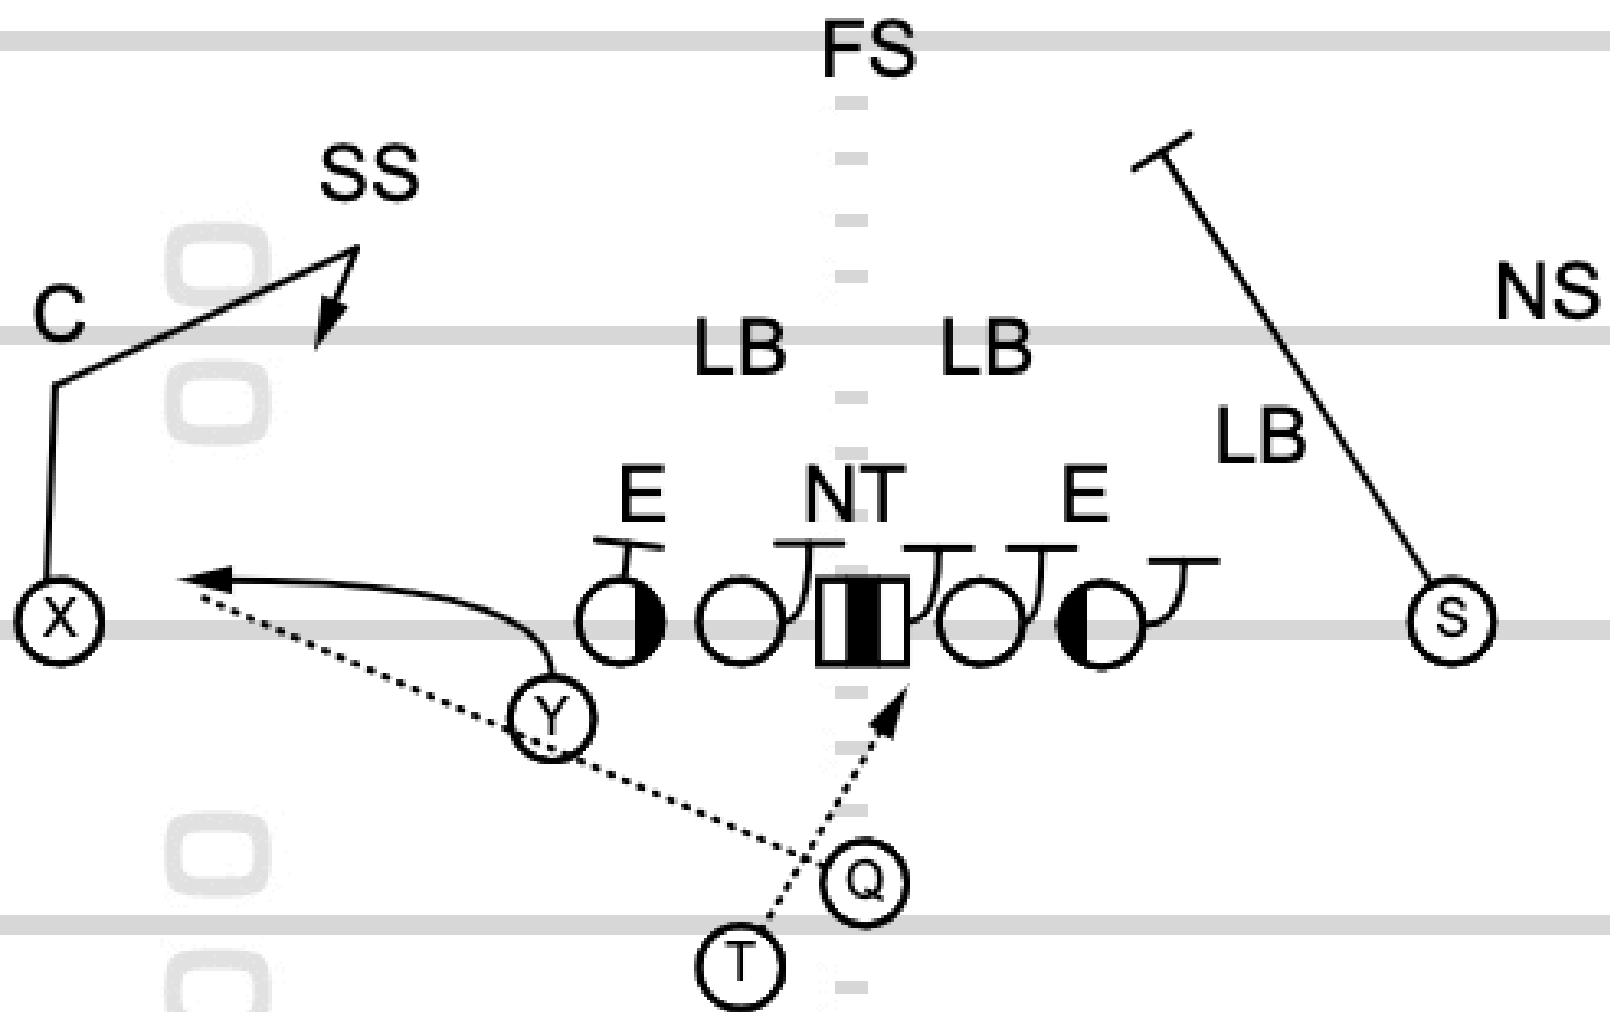

Play 3: Twins Left Split Zone Y
Arrow RPO

TOUCHDOWN
ANALYSIS

Play 4: Twins Split Zone X Slant

RPO

TOUCHDOWN

ANALYSIS

**Play 5: Y Motion to Trips OZ Y
Arrow RPO**

TOUCHDOWN
ANALYSIS

Play 6: OZ Wk Snag RPO

TOUCHDOWN
ANALYSIS

TOUCHDOWN
ANALYSIS

Play 7: Twins OZ S Slant RPO

TOUCHDOWN
ANALYSIS

TOUCHDOWN
ANALYSIS

**Play 8: S Orbit Motion Y Insert OZ
X Post RPO**

TOUCHDOWN
ANALYSIS

TOUCHDOWN
ANALYSIS

Play 9: Twins Left Zone Read Z Hitch RPO

TOUCHDOWN
ANALYSIS

FS

SS

C

LB

LB