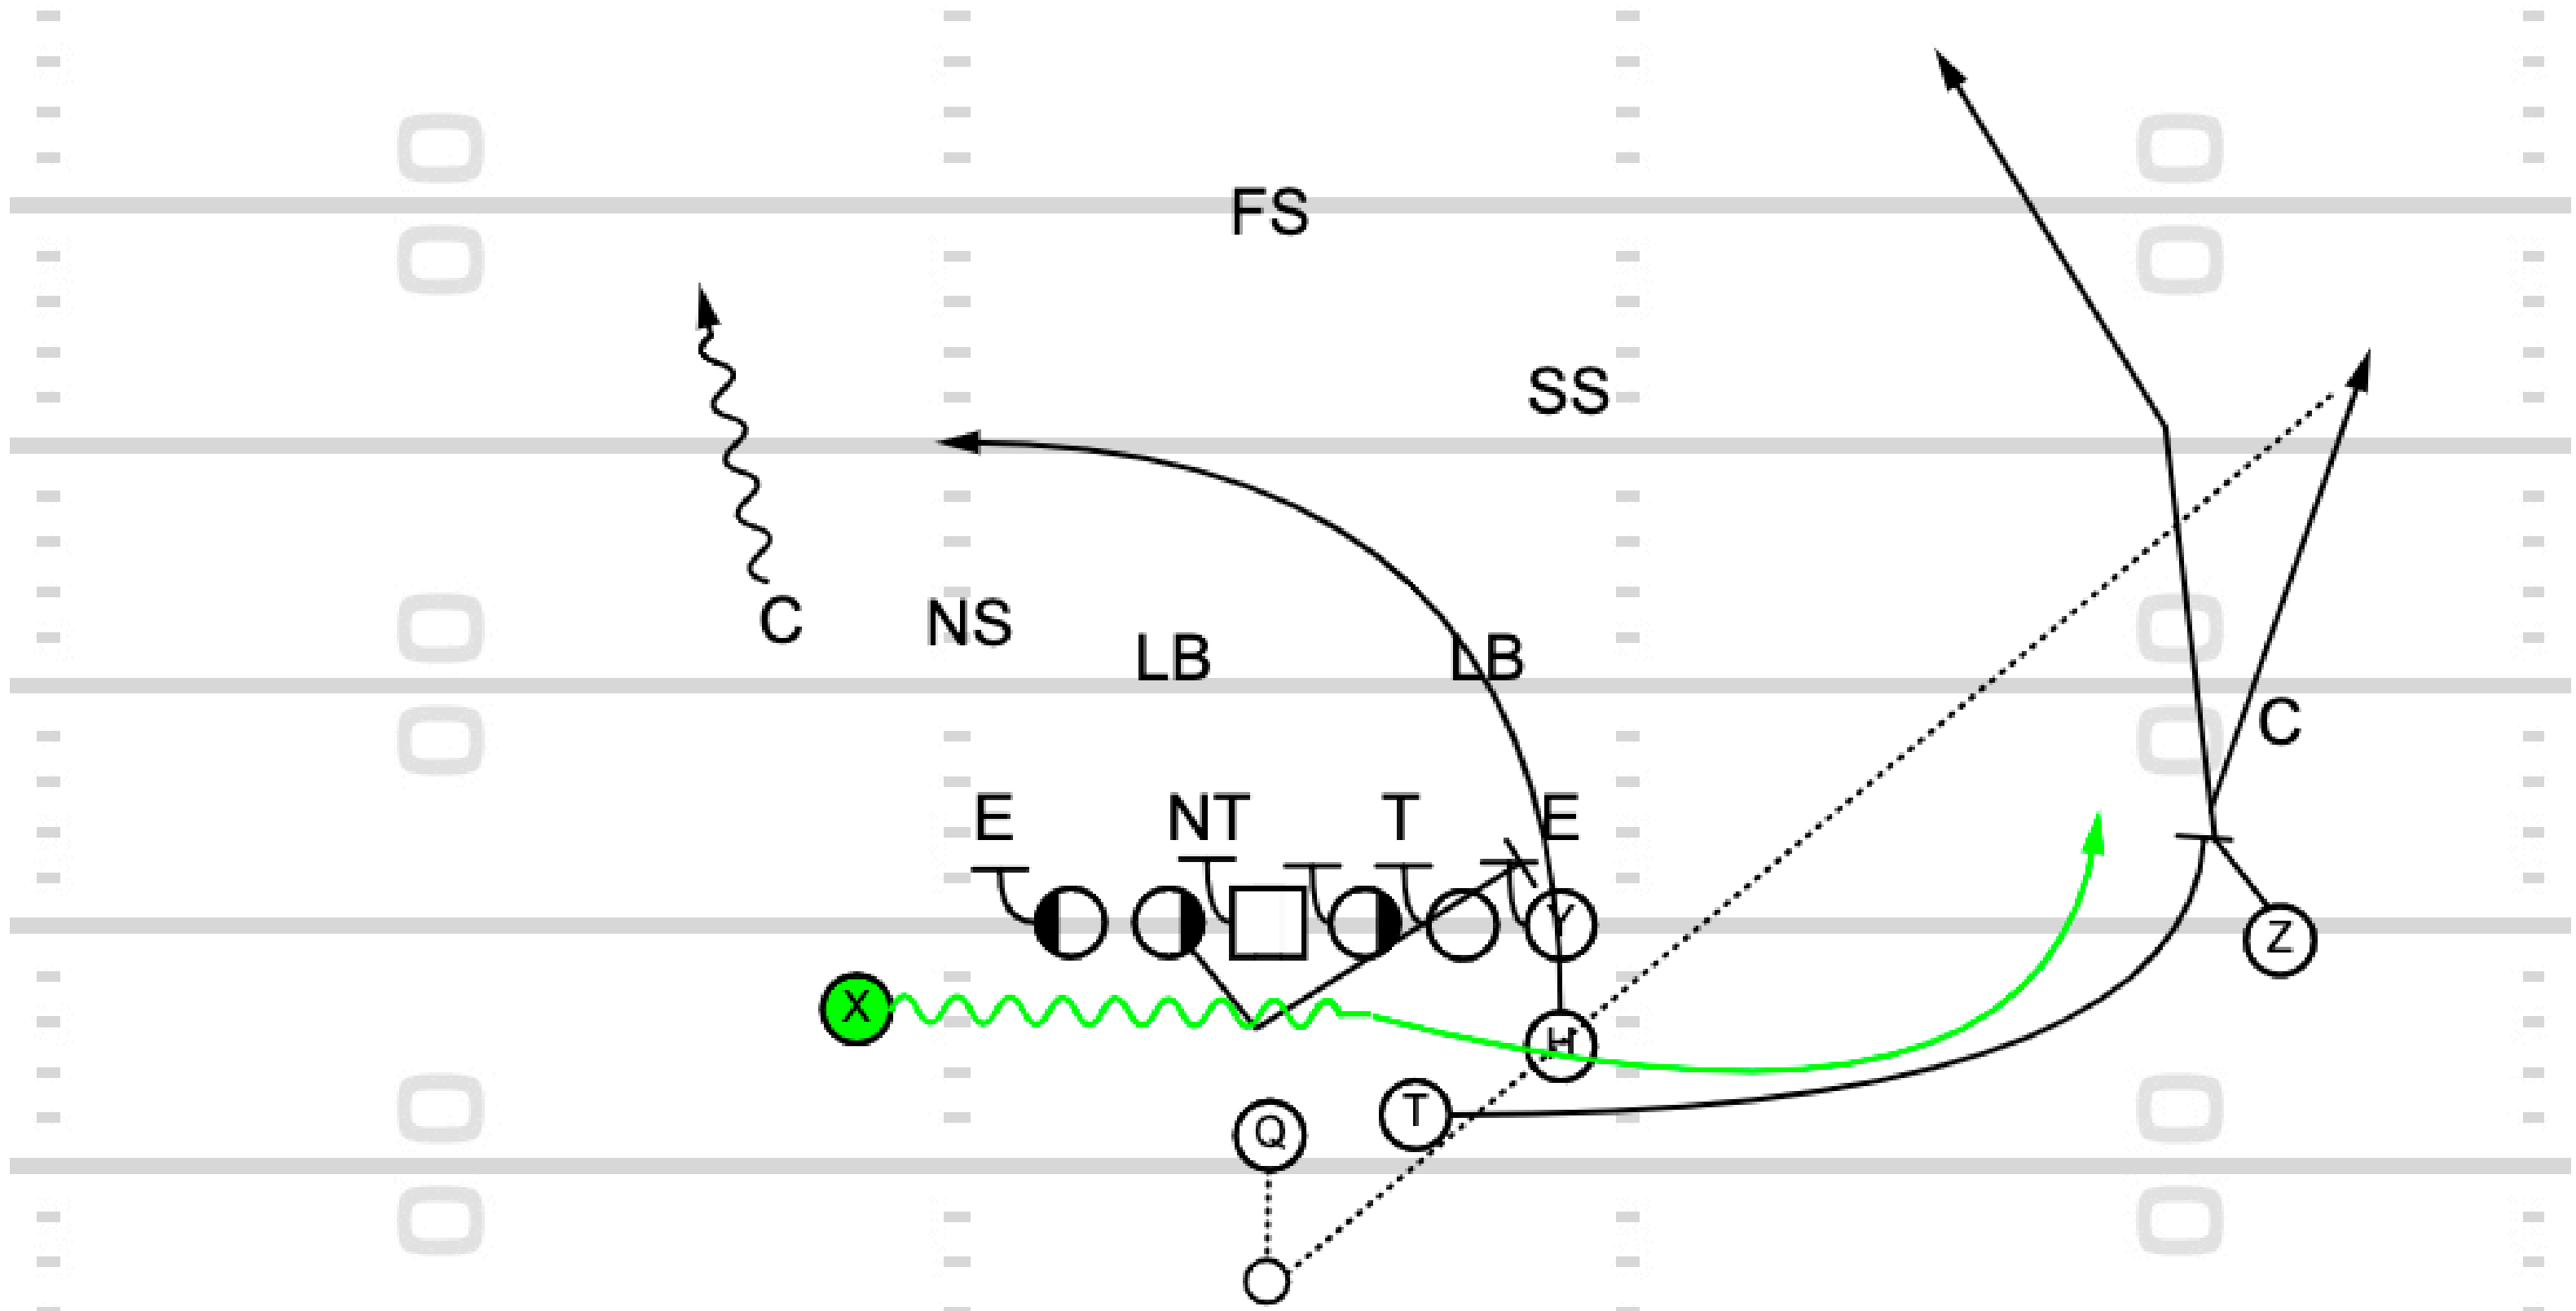

TOUCHDOWN
ANALYSIS