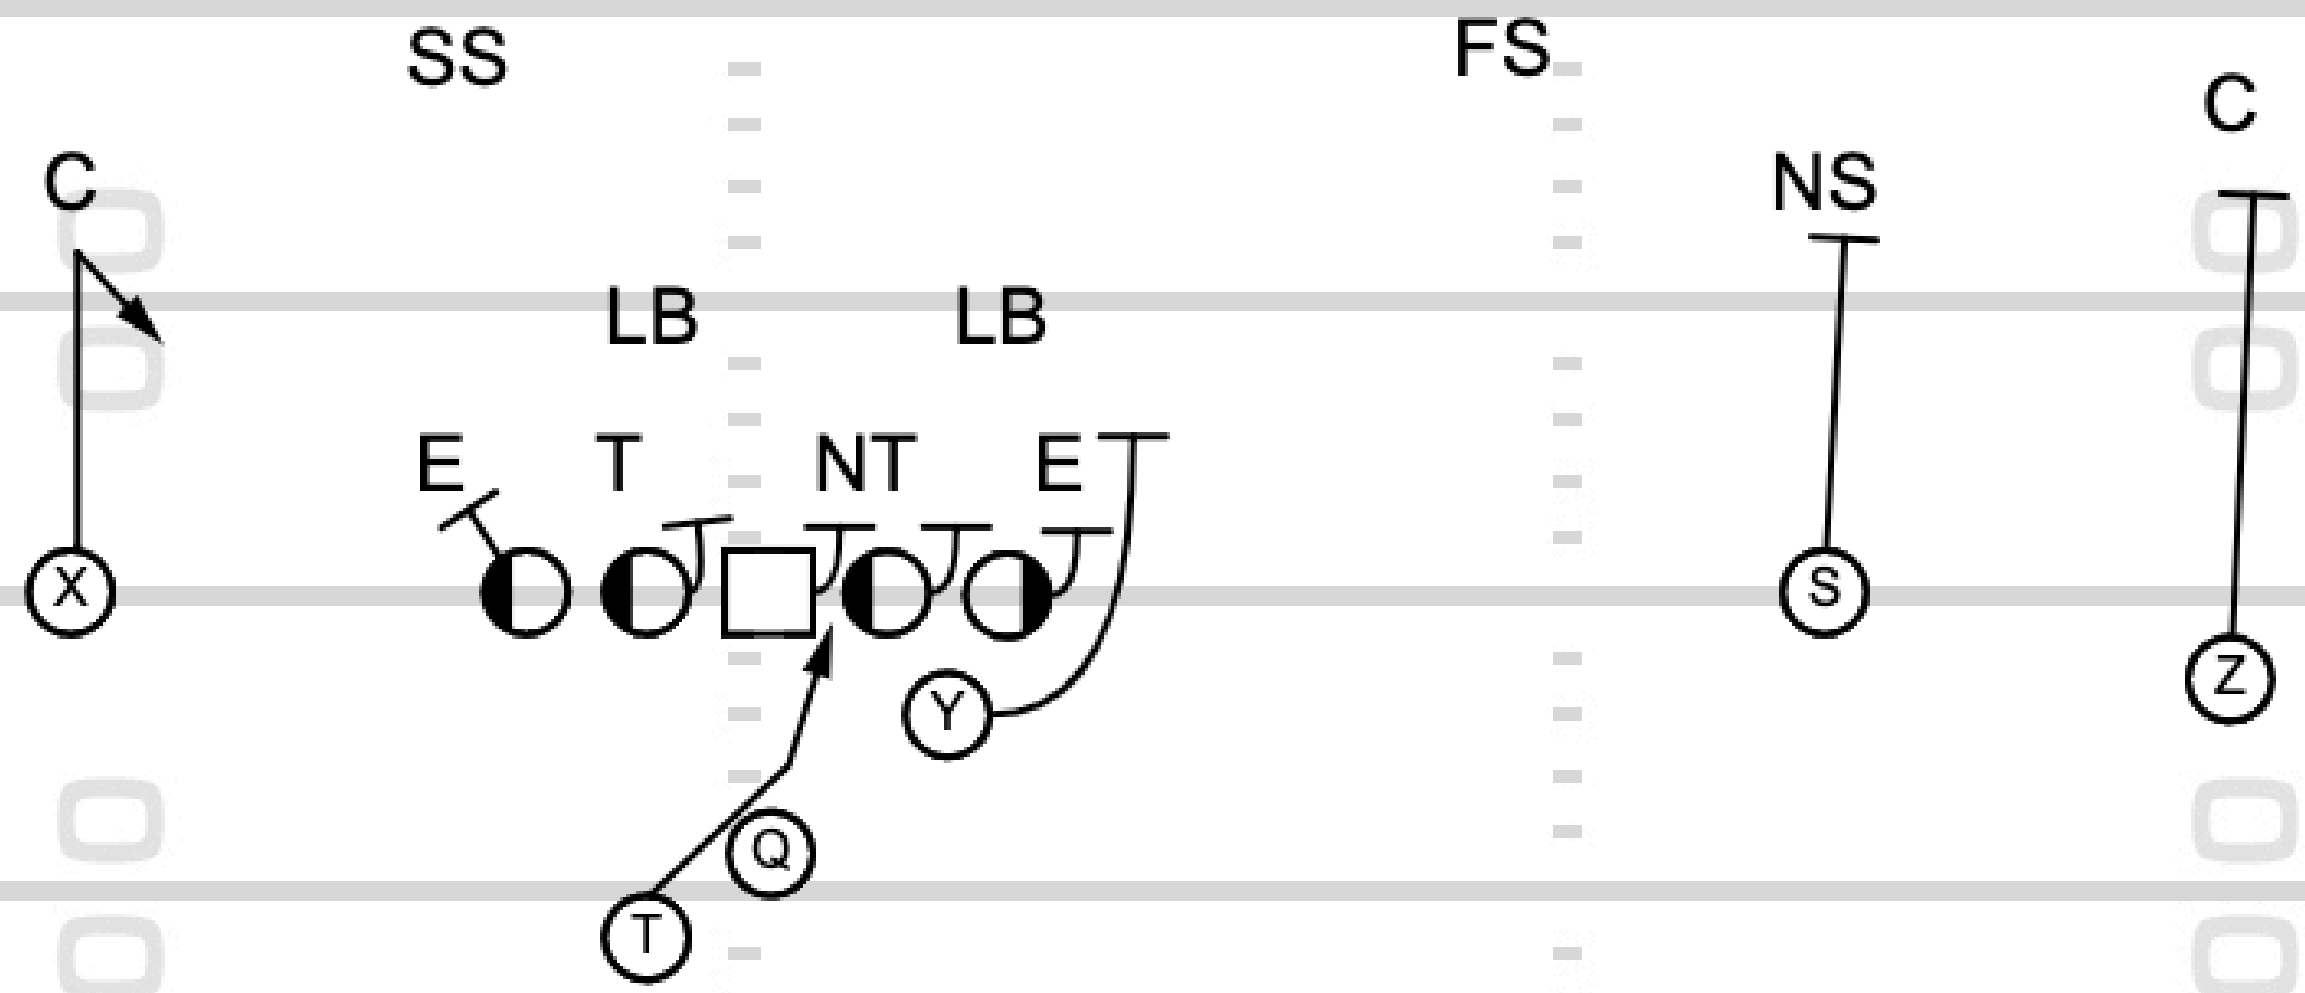

TOUCHDOWN
ANALYSIS