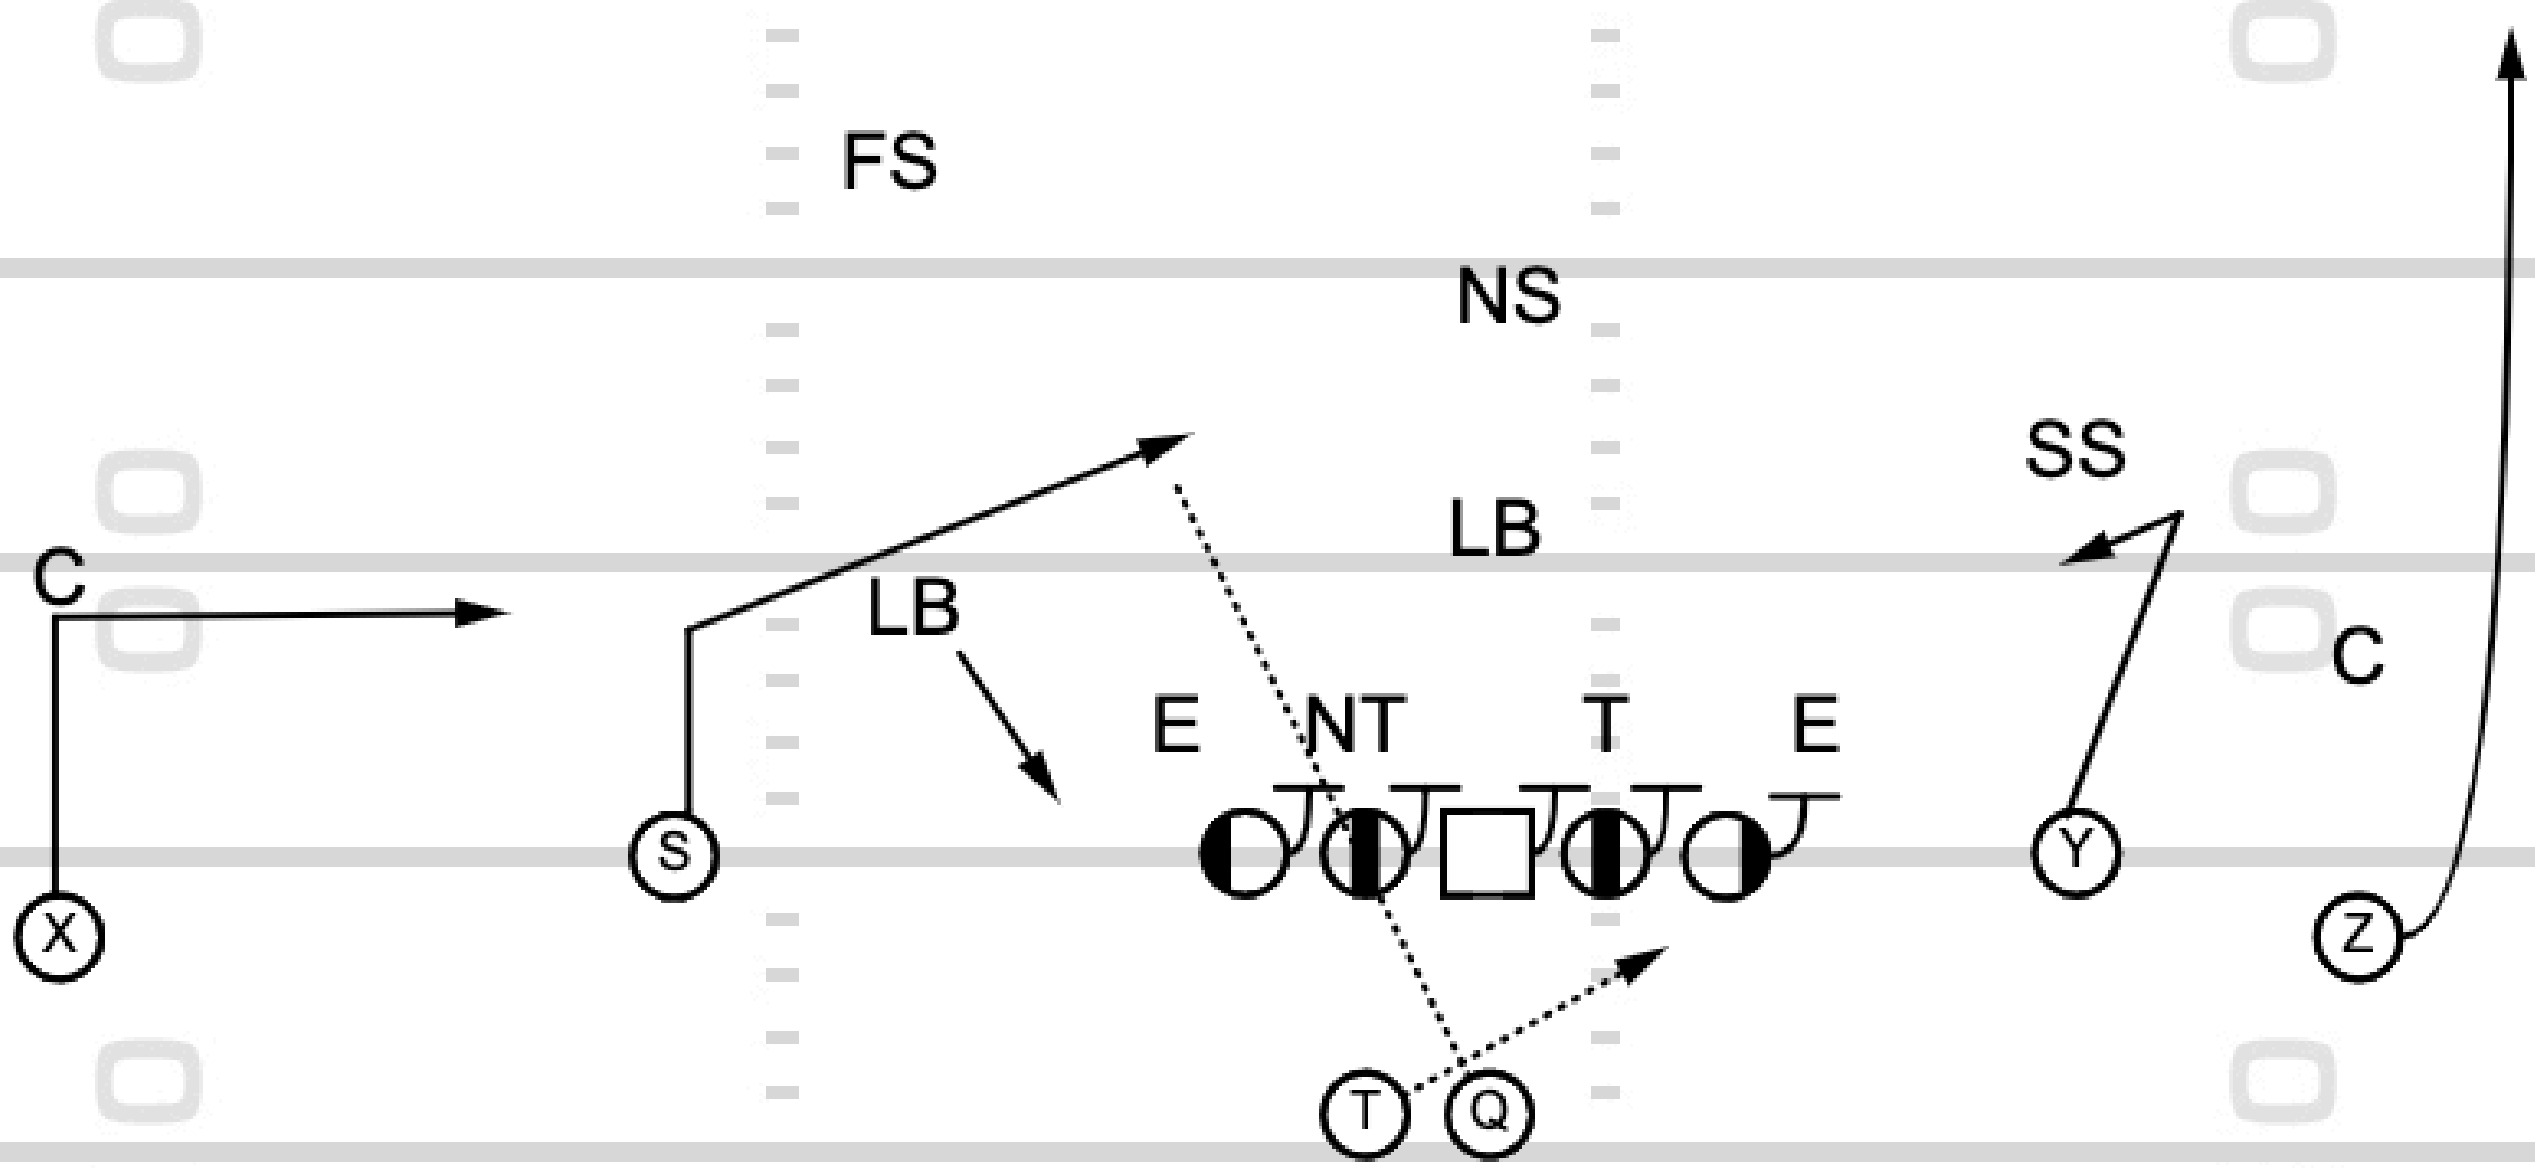

Play 3: Twins Left Split Zone Y
Arrow RPO

TOUCHDOWN
ANALYSIS

Play 4: Twins Split Zone X Slant

RPO

TOUCHDOWN

ANALYSIS

**Play 5: Y Motion to Trips OZ Y
Arrow RPO**

TOUCHDOWN
ANALYSIS

Play 6: OZ Wk Snag RPO

TOUCHDOWN
ANALYSIS

TOUCHDOWN
ANALYSIS

Play 7: Twins OZ S Slant RPO

TOUCHDOWN
ANALYSIS

TOUCHDOWN
ANALYSIS

**Play 8: S Orbit Motion Y Insert OZ
X Post RPO**

TOUCHDOWN
ANALYSIS

TOUCHDOWN
ANALYSIS

Play 9: Twins Left Zone Read Z Hitch RPO

TOUCHDOWN
ANALYSIS

FS

SS

C

LB

LB