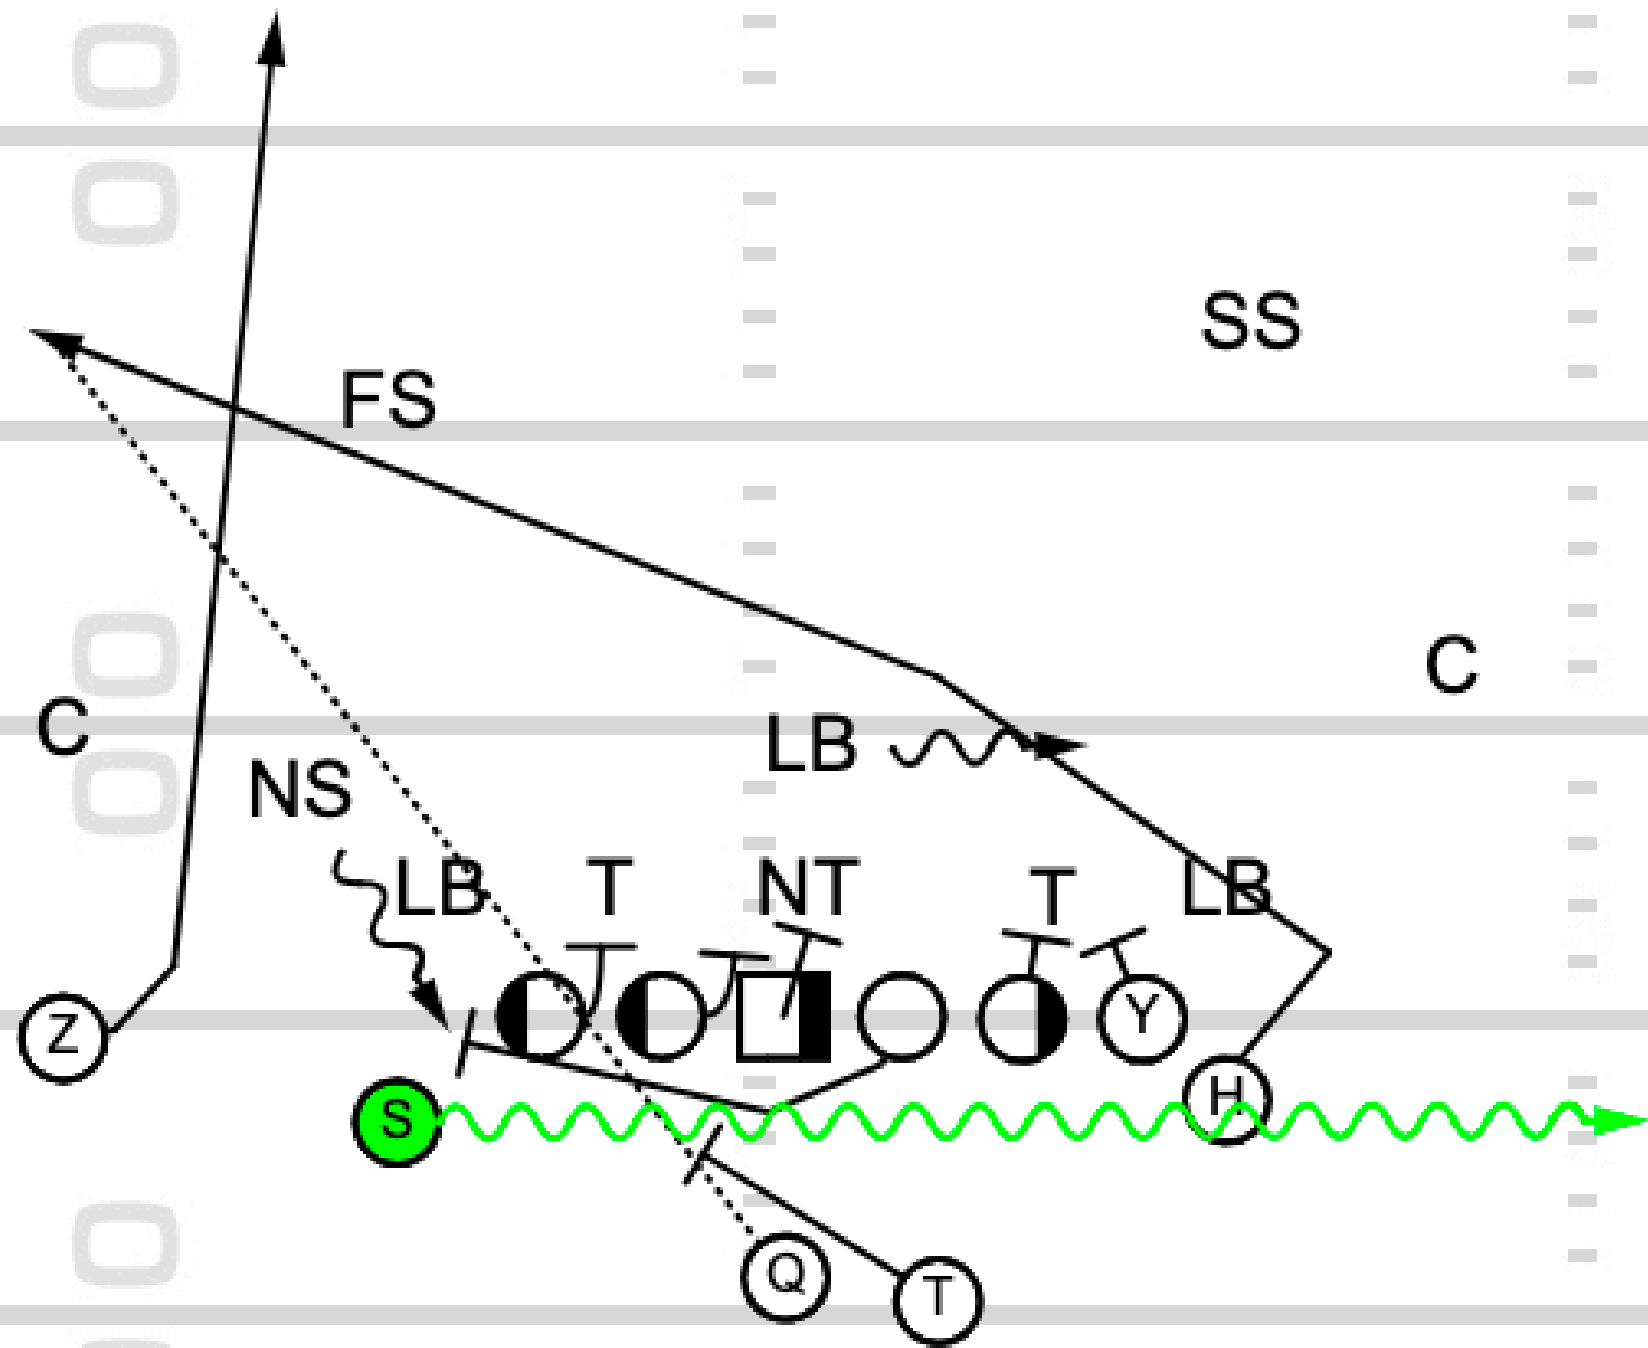

Part 2: The Pass Game

Old Miss

Play 1: Twins PAX Post S Cross

TOUCHDOWN
ANALYSIS

**Play 2: Twins Right PA X
Fade/Hitches**

TOUCHDOWN
ANALYSIS

TOUCHDOWN
ANALYSIS

Play 3: Twins Stack PA Z Post S Curl

TOUCHDOWN
ANALYSIS

Play 4: Trips Right PA X Post Z
Cross S Dig

TOUCHDOWN
ANALYSIS

TOUCHDOWN
ANALYSIS

Play 5: Wing Twin S Motion Z Fade H Cross

TOUCHDOWN
ANALYSIS

Play 6: X Mo to Trips Left PA Climb

TOUCHDOWN
ANALYSIS