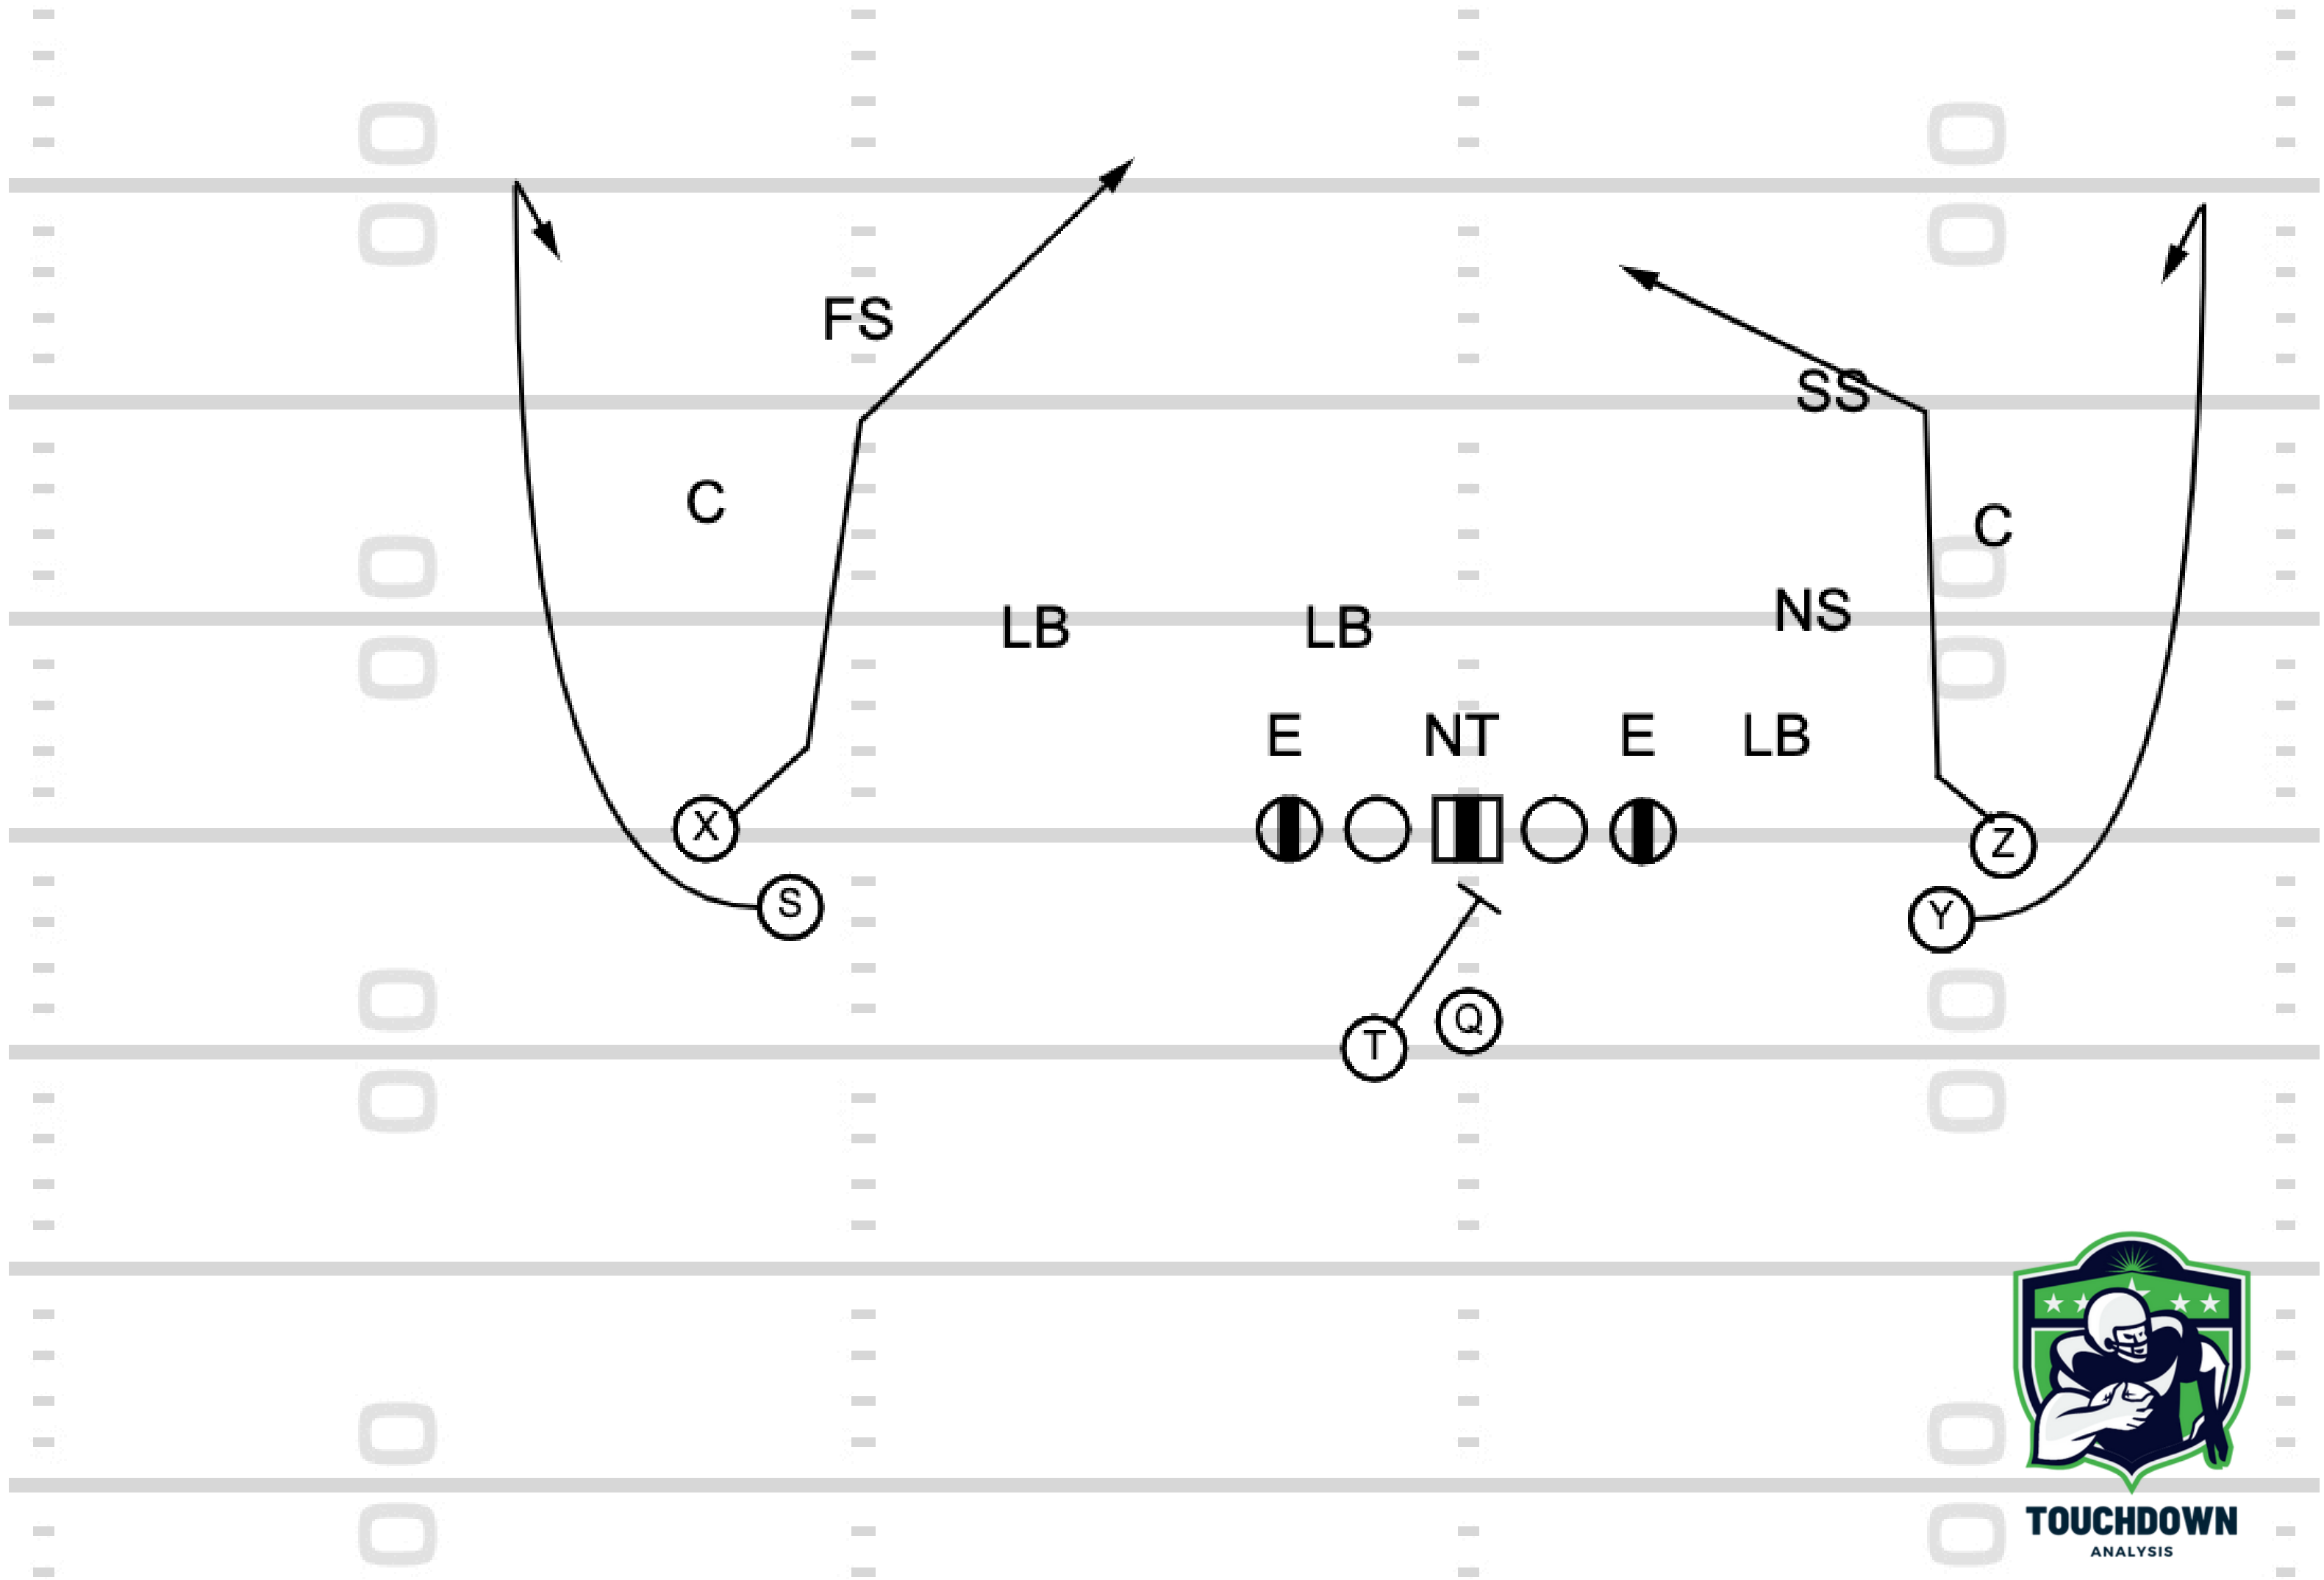

TOUCHDOWN
ANALYSIS