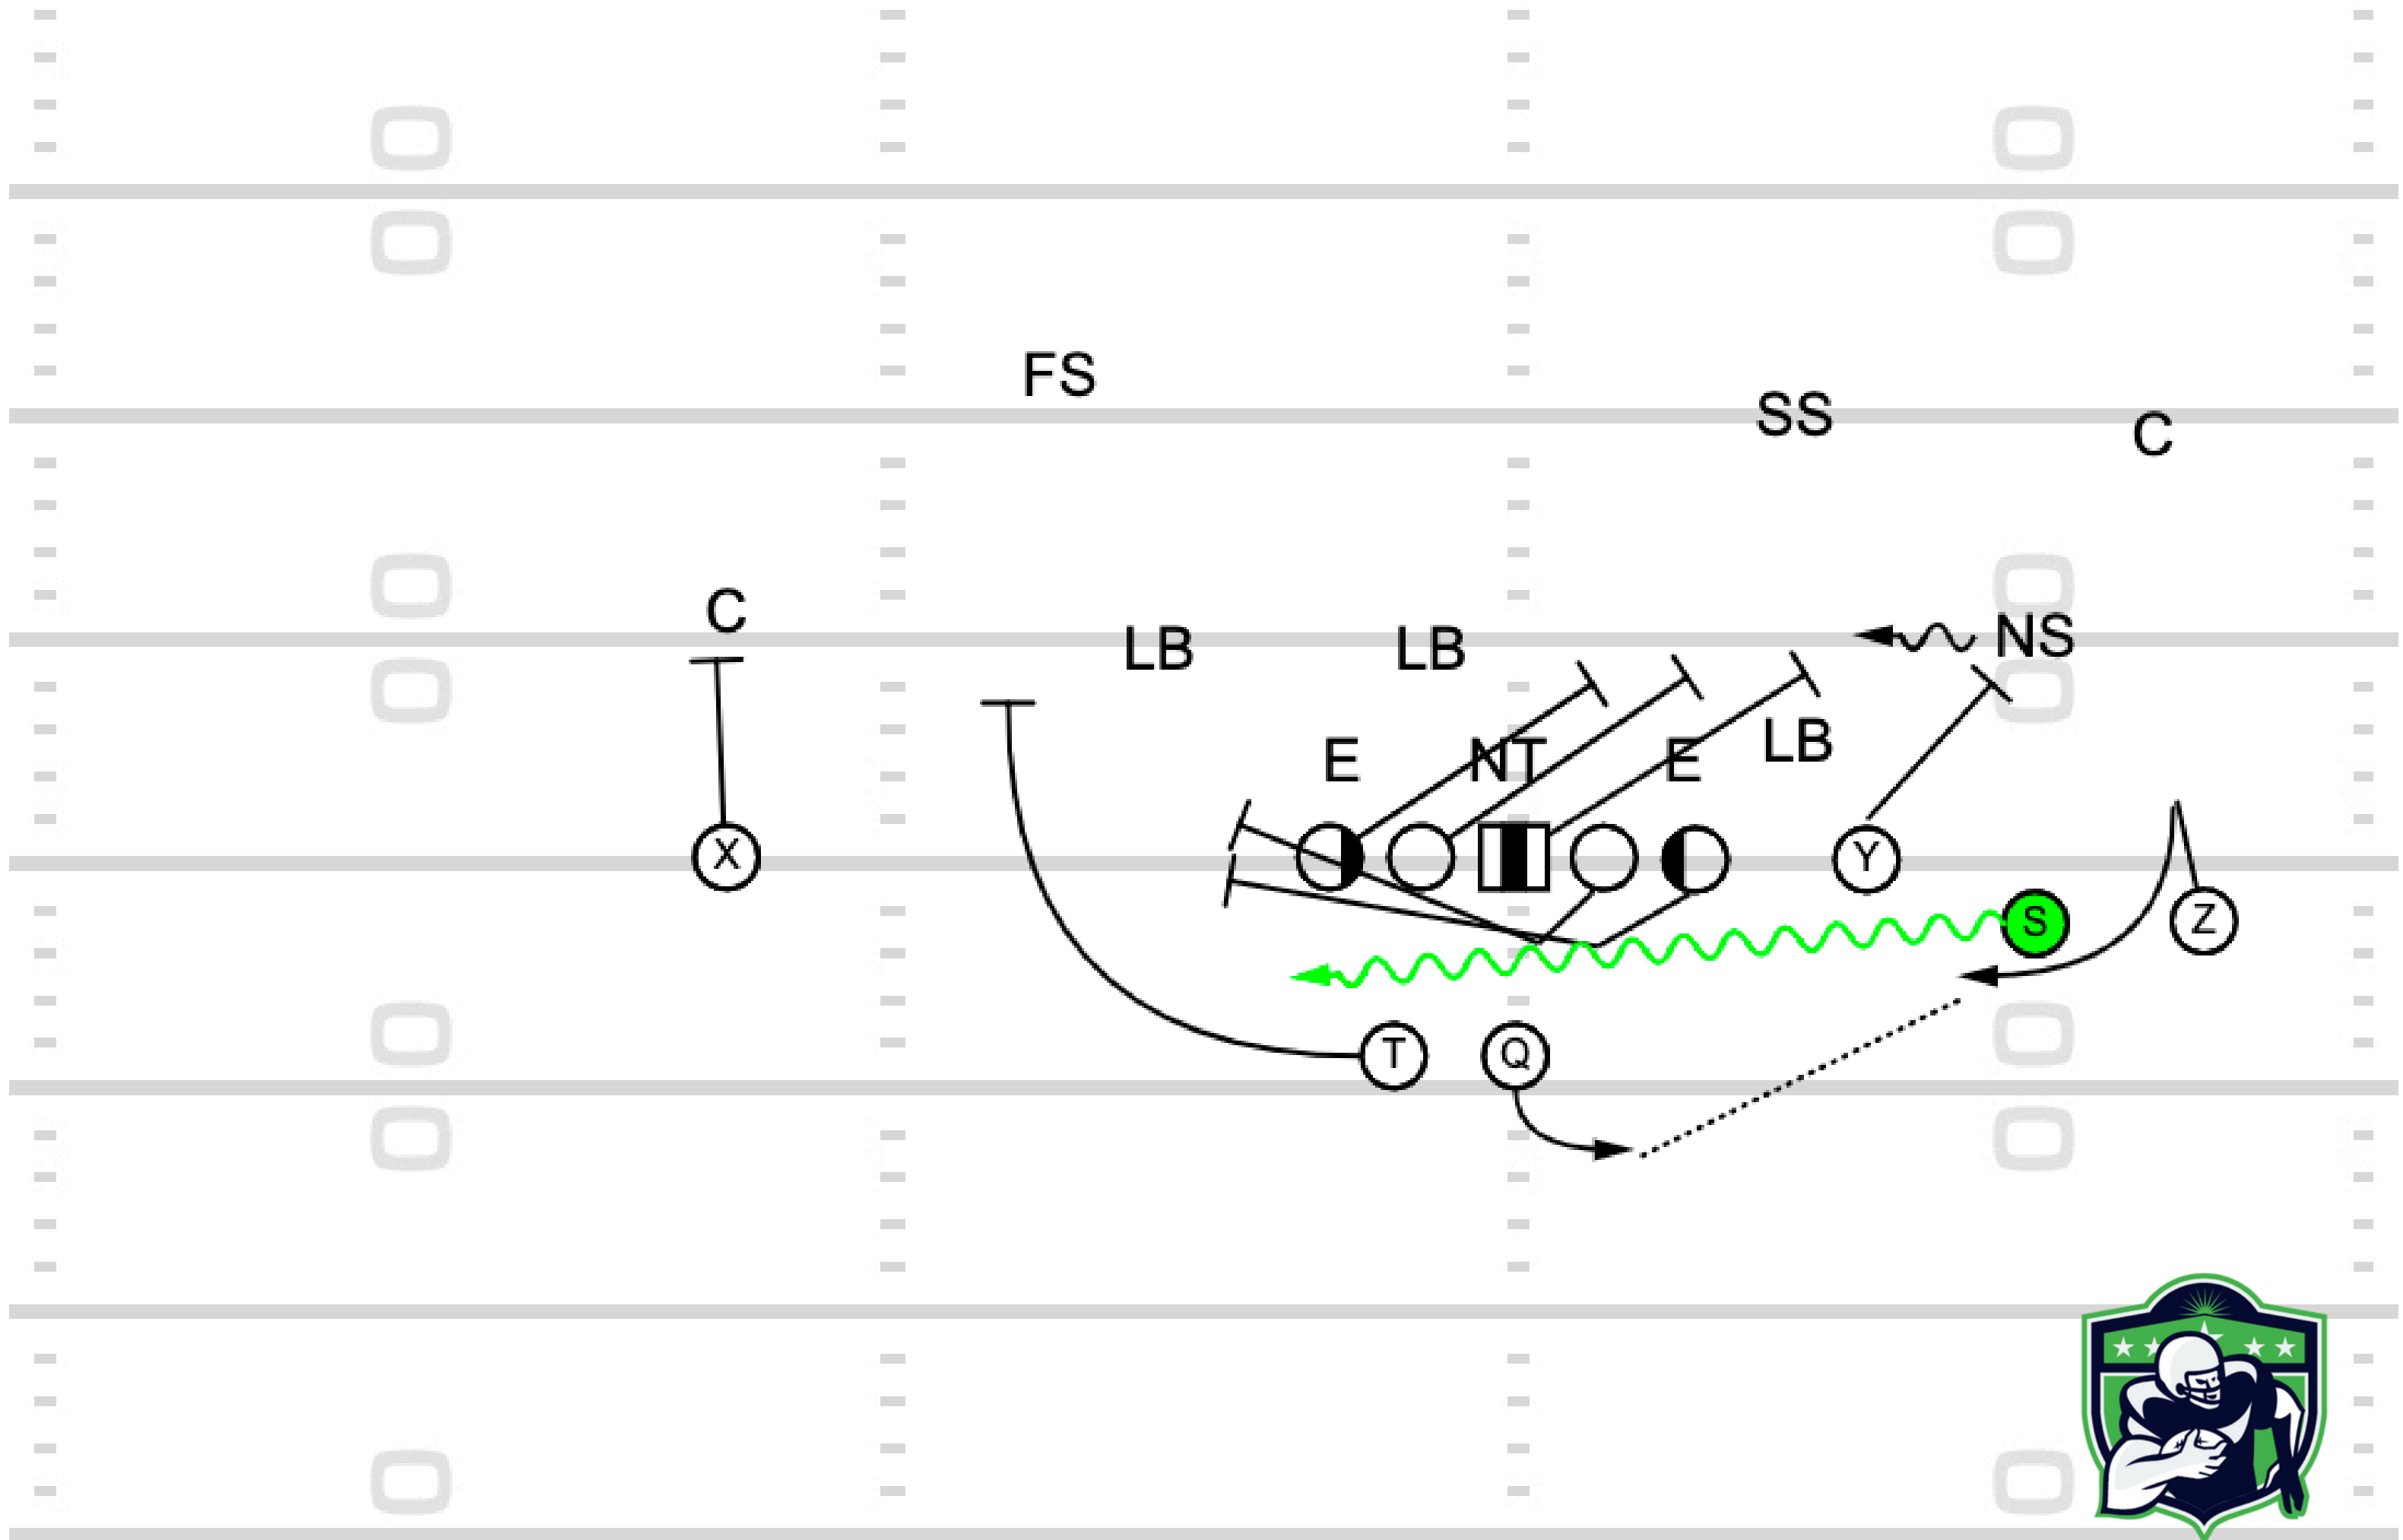

TOUCHDOWN
ANALYSIS

TOUCHDOWN
ANALYSIS

Play 13: Twins Left PA TB Screen

TOUCHDOWN
ANALYSIS

TOUCHDOWN
ANALYSIS

Play 14: Trips Right Slow Jet Away
Tunnel Screen

TOUCHDOWN
ANALYSIS

TOUCHDOWN
ANALYSIS