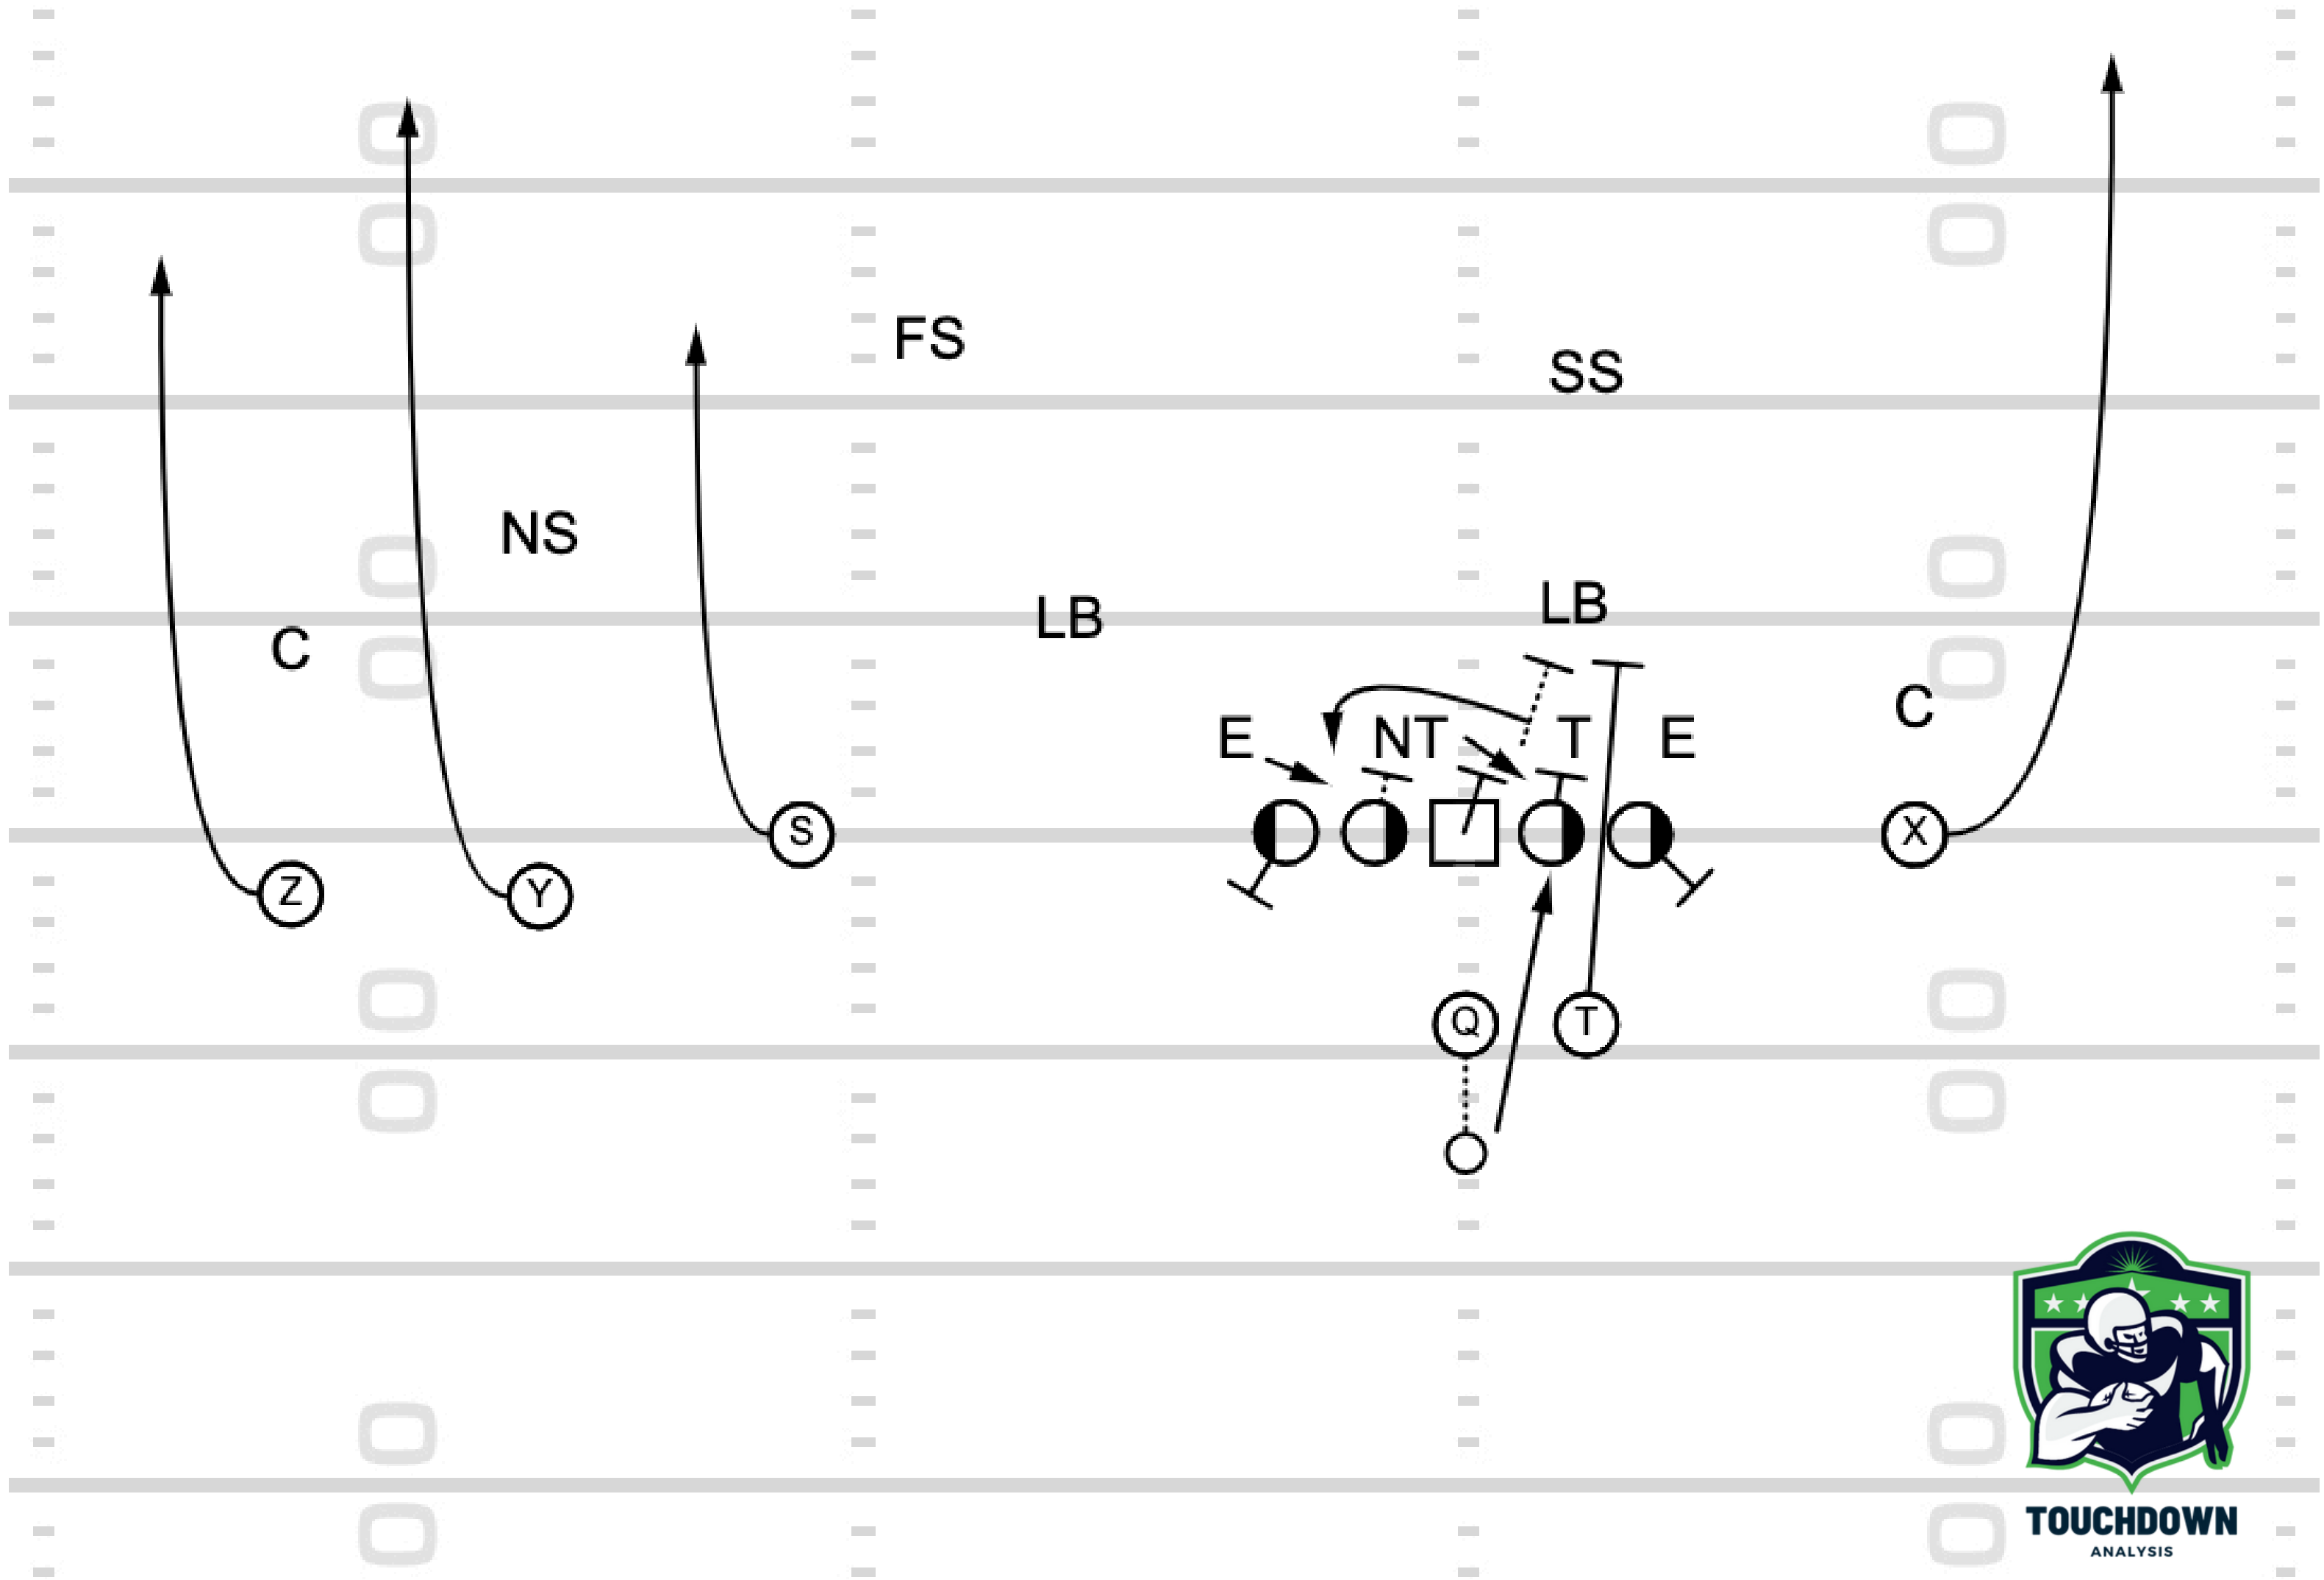

TOUCHDOWN
ANALYSIS

Play 11: Trips Left QB Draw

TOUCHDOWN
ANALYSIS

TOUCHDOWN
ANALYSIS

Play 12: Pistol Tackle Wrap

TOUCHDOWN
ANALYSIS

TOUCHDOWN
ANALYSIS

Play 13: Twins GT Counter Bash