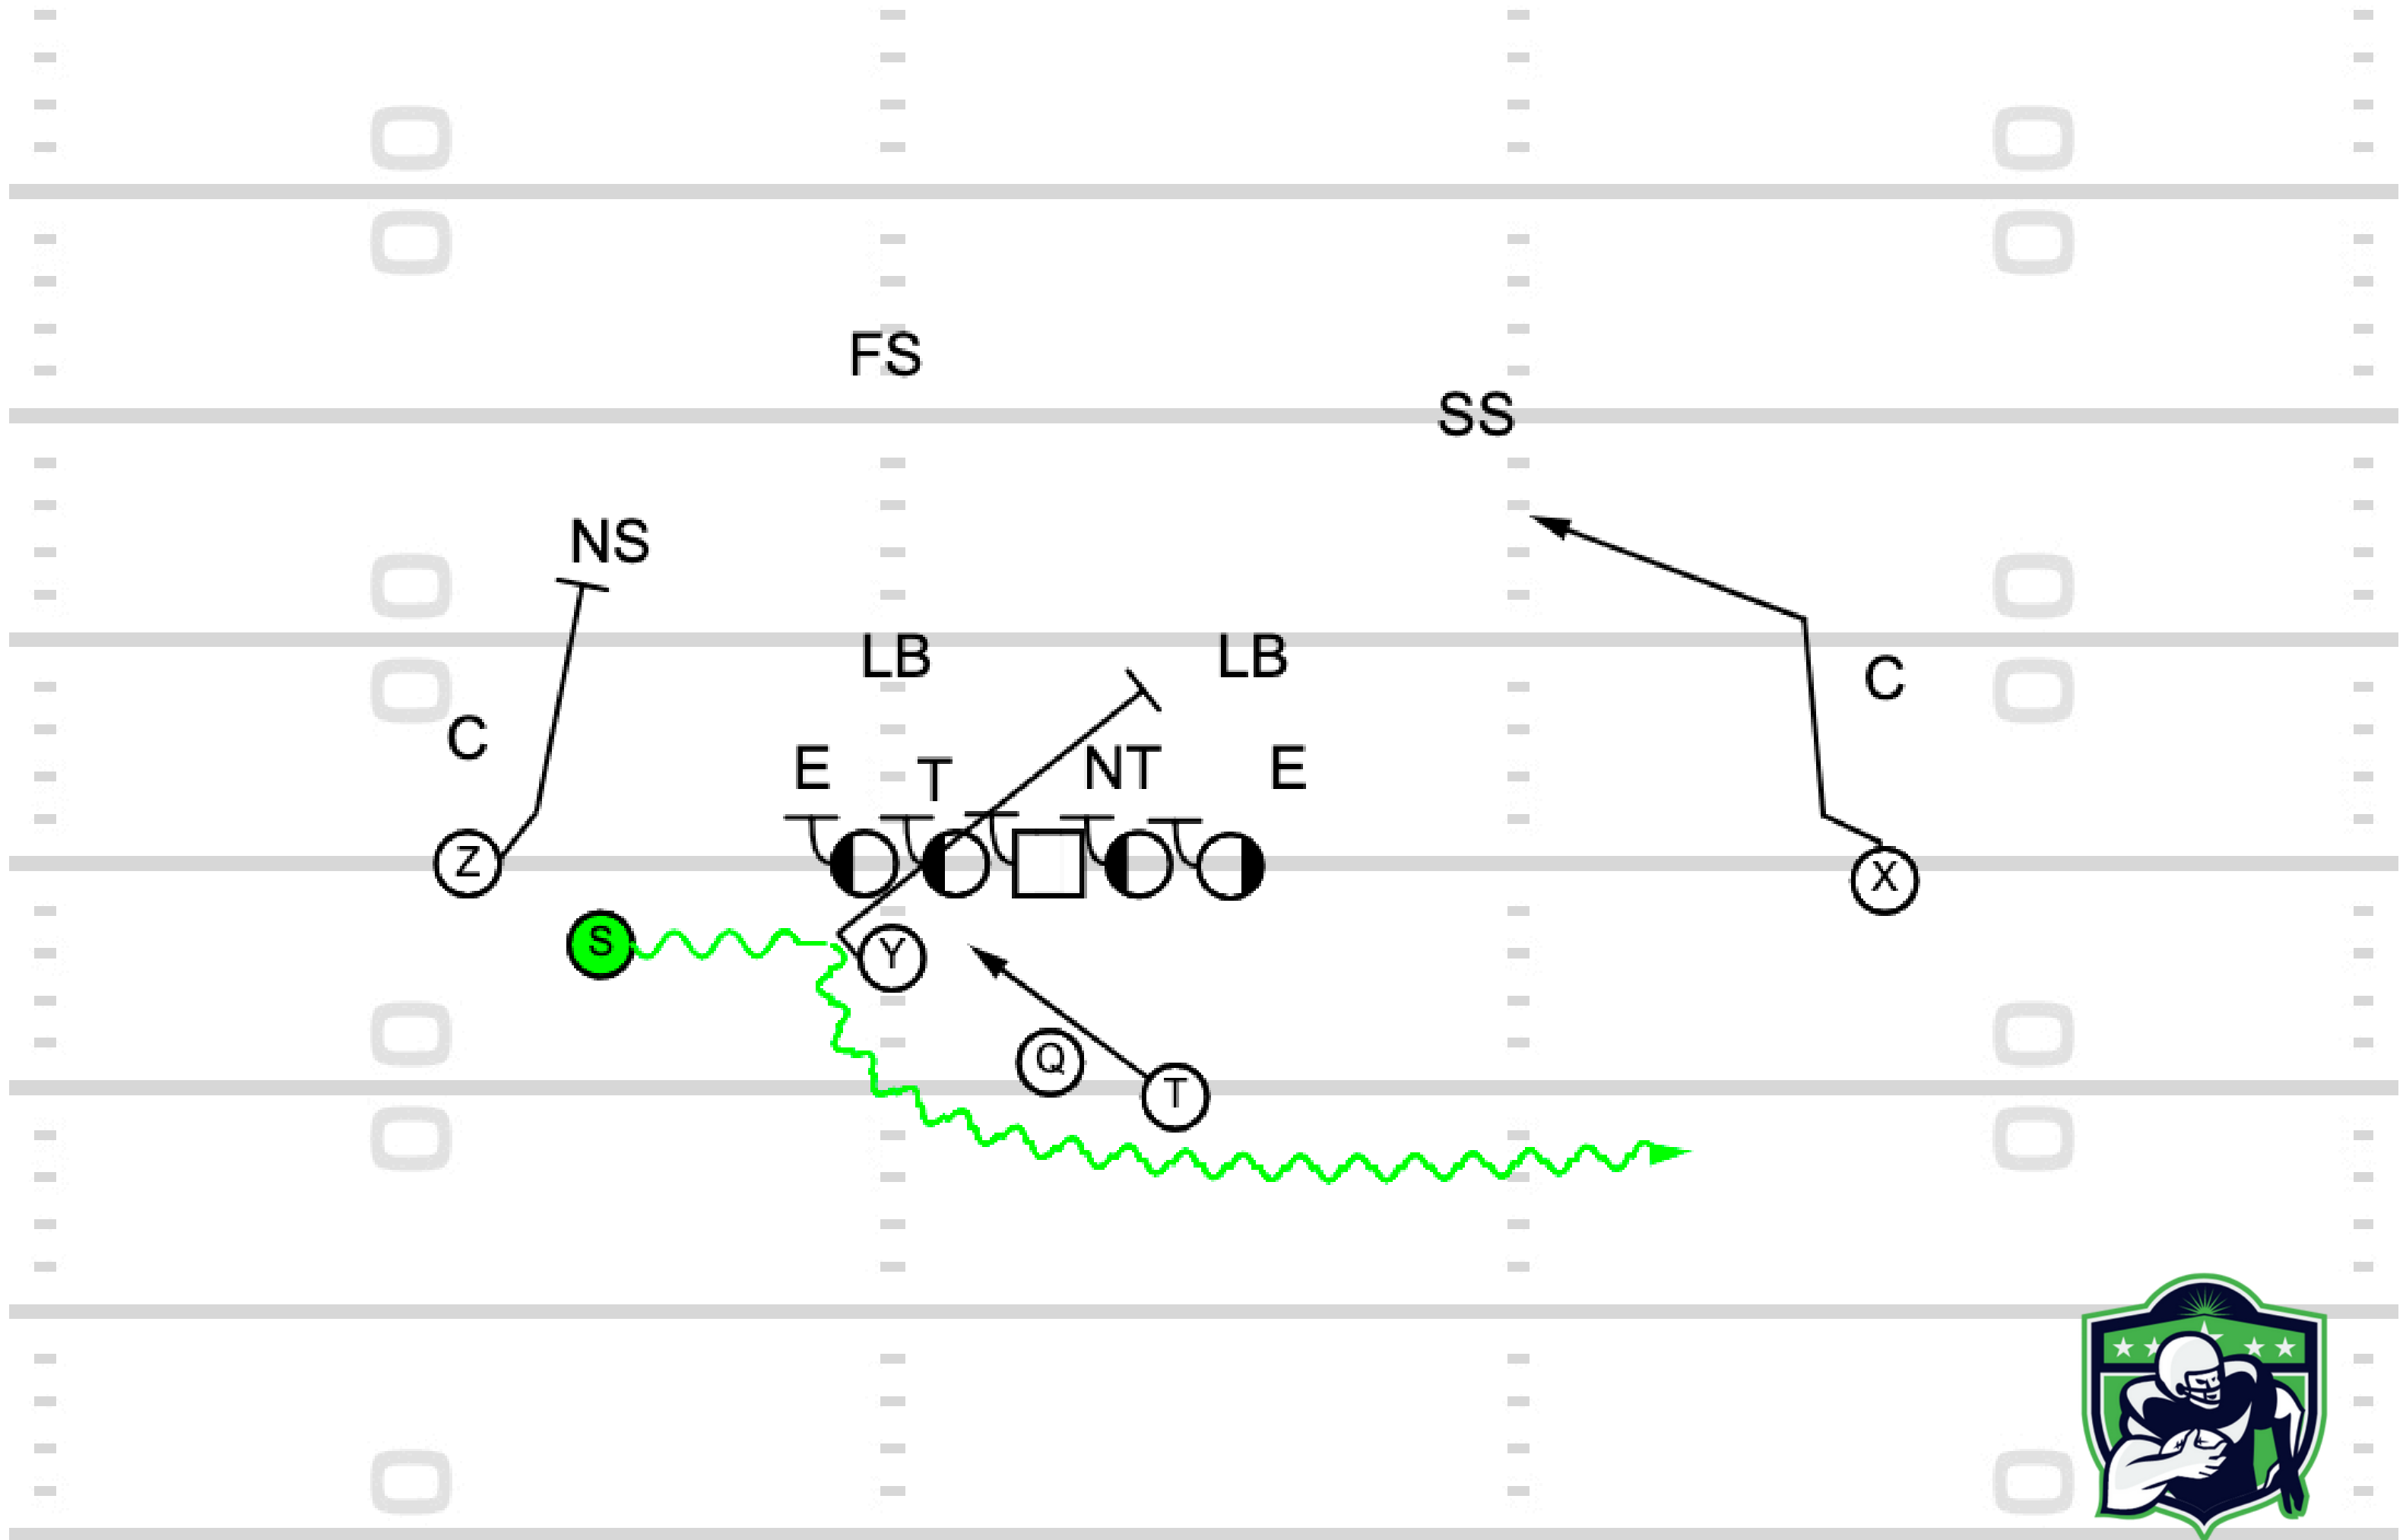

Play 3: Twins Left Split Zone Y
Arrow RPO

TOUCHDOWN
ANALYSIS

Play 4: Twins Split Zone X Slant

RPO

TOUCHDOWN

ANALYSIS

**Play 5: Y Motion to Trips OZ Y
Arrow RPO**

TOUCHDOWN
ANALYSIS

Play 6: OZ Wk Snag RPO

TOUCHDOWN
ANALYSIS

TOUCHDOWN
ANALYSIS

Play 7: Twins OZ S Slant RPO

TOUCHDOWN
ANALYSIS

TOUCHDOWN
ANALYSIS

**Play 8: S Orbit Motion Y Insert OZ
X Post RPO**

TOUCHDOWN
ANALYSIS

TOUCHDOWN
ANALYSIS

Play 9: Twins Left Zone Read Z Hitch RPO

TOUCHDOWN
ANALYSIS

FS

SS

C

LB

LB