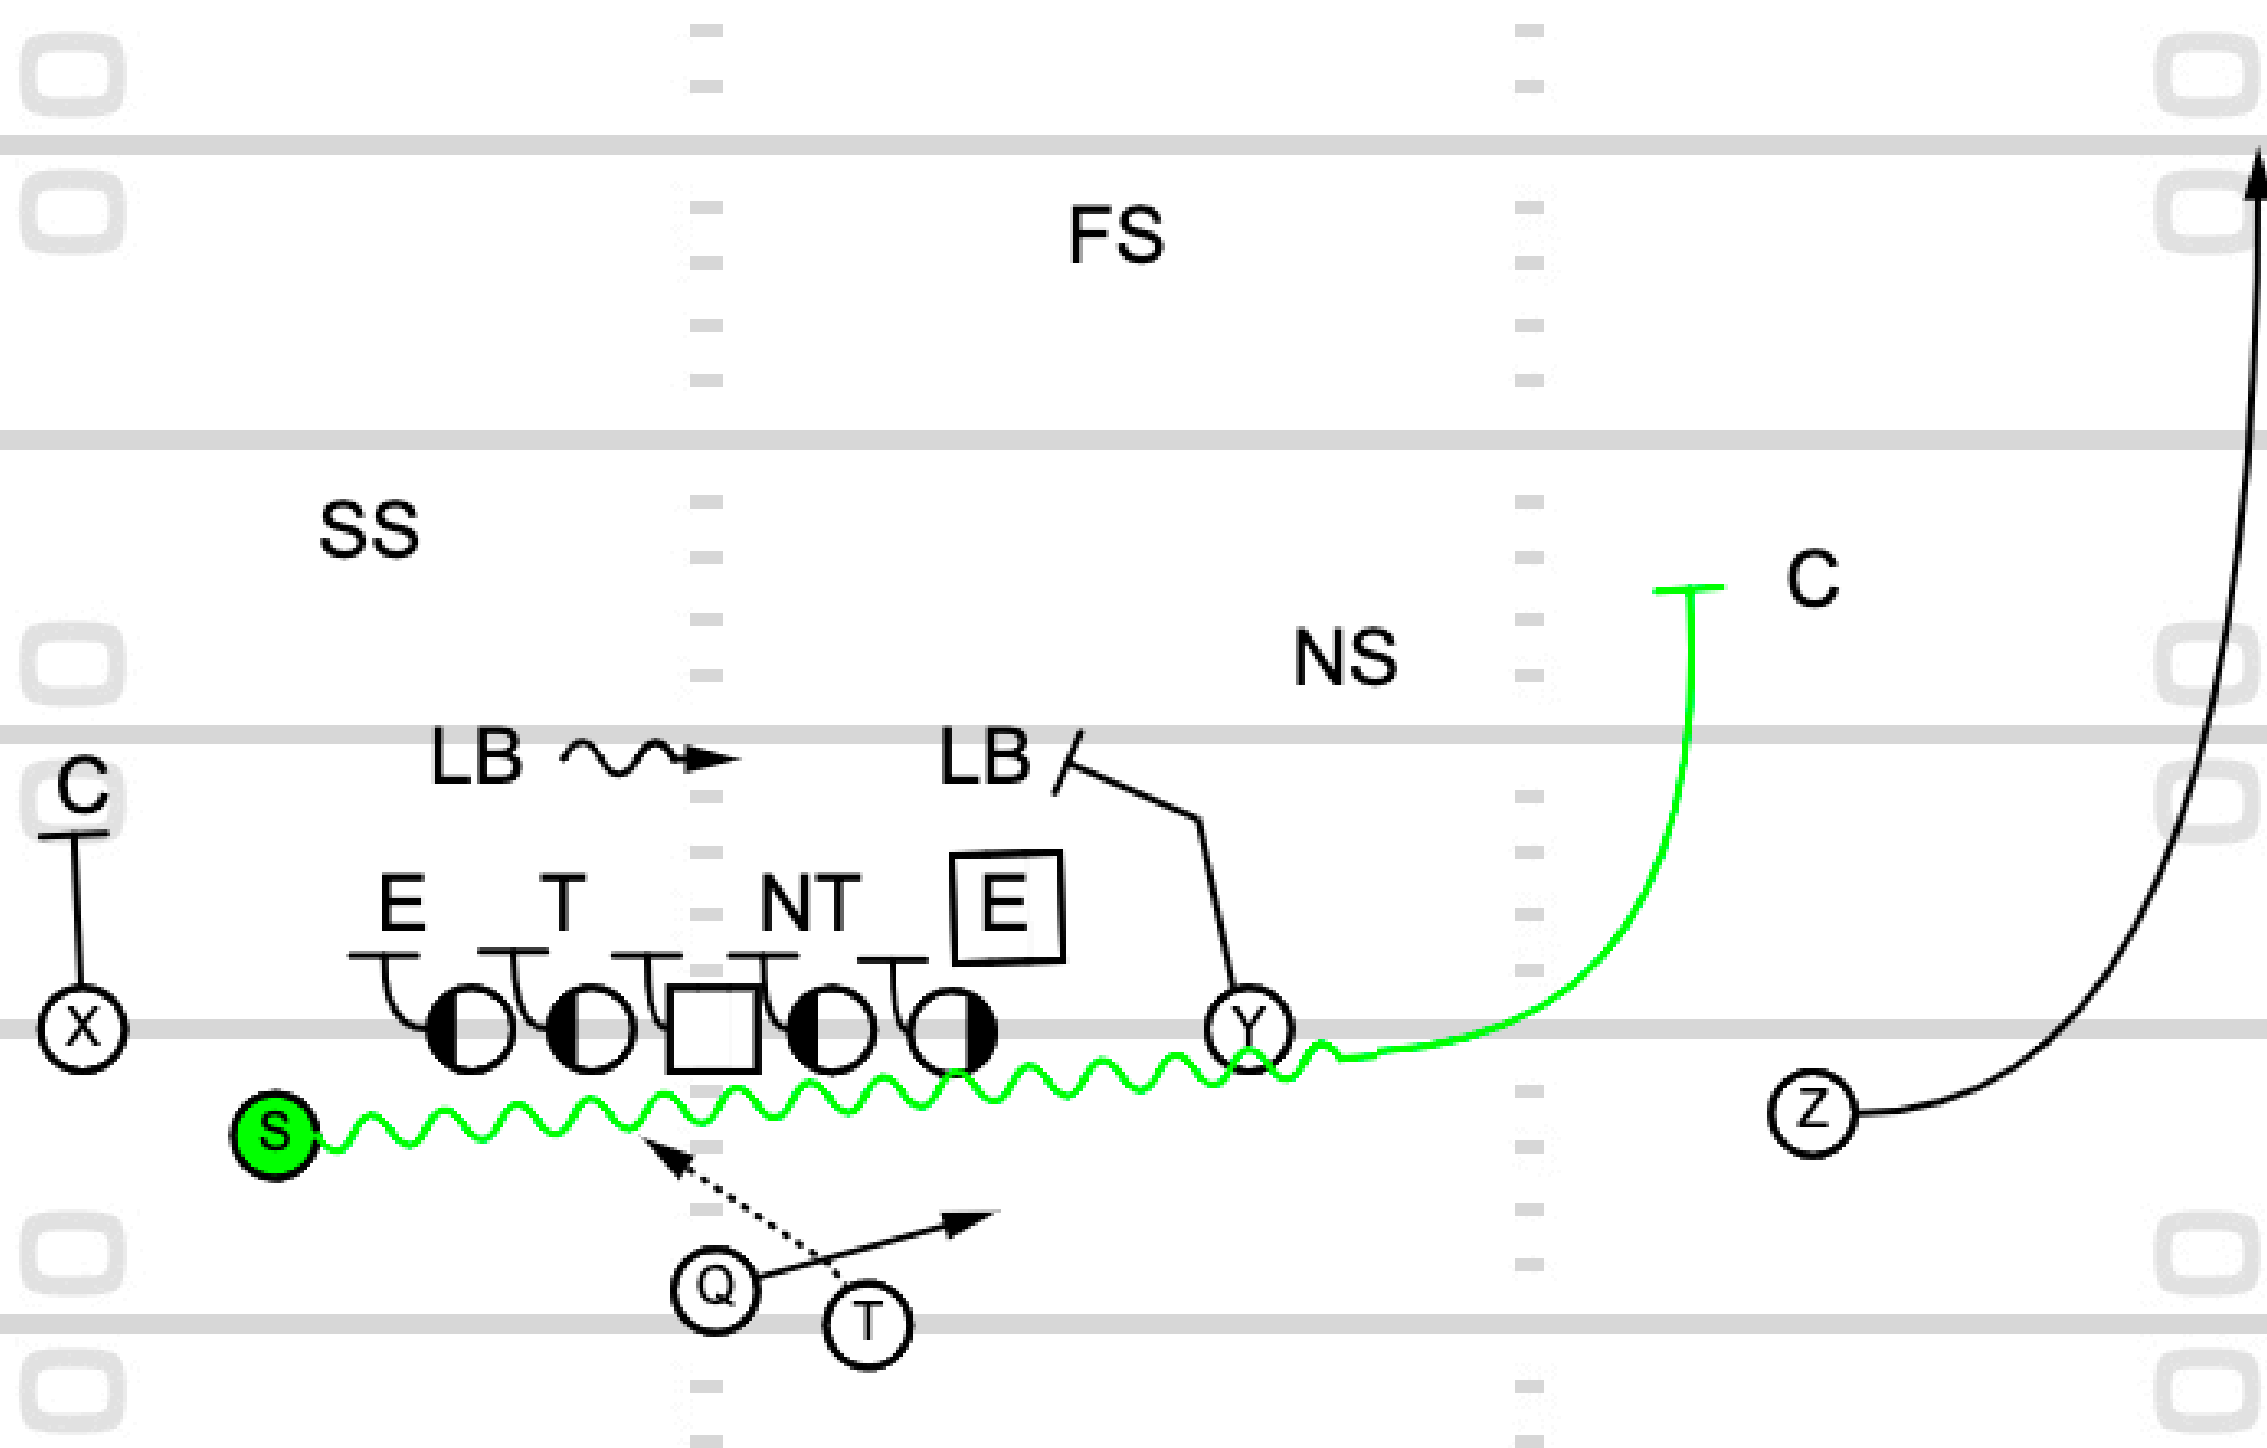

The Ole Miss Rebels Playbook

TOUCHDOWN
ANALYSIS

Part 1: The Run Game

Old Miss

Play 1: Trey Right Split Zone Z Fade RPO

TOUCHDOWN
ANALYSIS

SS

FS

NS

LB

LB

TOUCHDOWN
ANALYSIS

Play 2: Twins Left Split Zone S Bubble RPO

TOUCHDOWN
ANALYSIS

**Play 3: S Return Motion Split Zone
Now Screen RPO**

TOUCHDOWN
ANALYSIS

TOUCHDOWN
ANALYSIS

Play 4: Outside Zone Y Arc X Hitch

RPO

TOUCHDOWN

ANALYSIS

TOUCHDOWN
ANALYSIS

Play 5: S Motion Zone Read Bluff

TOUCHDOWN
ANALYSIS