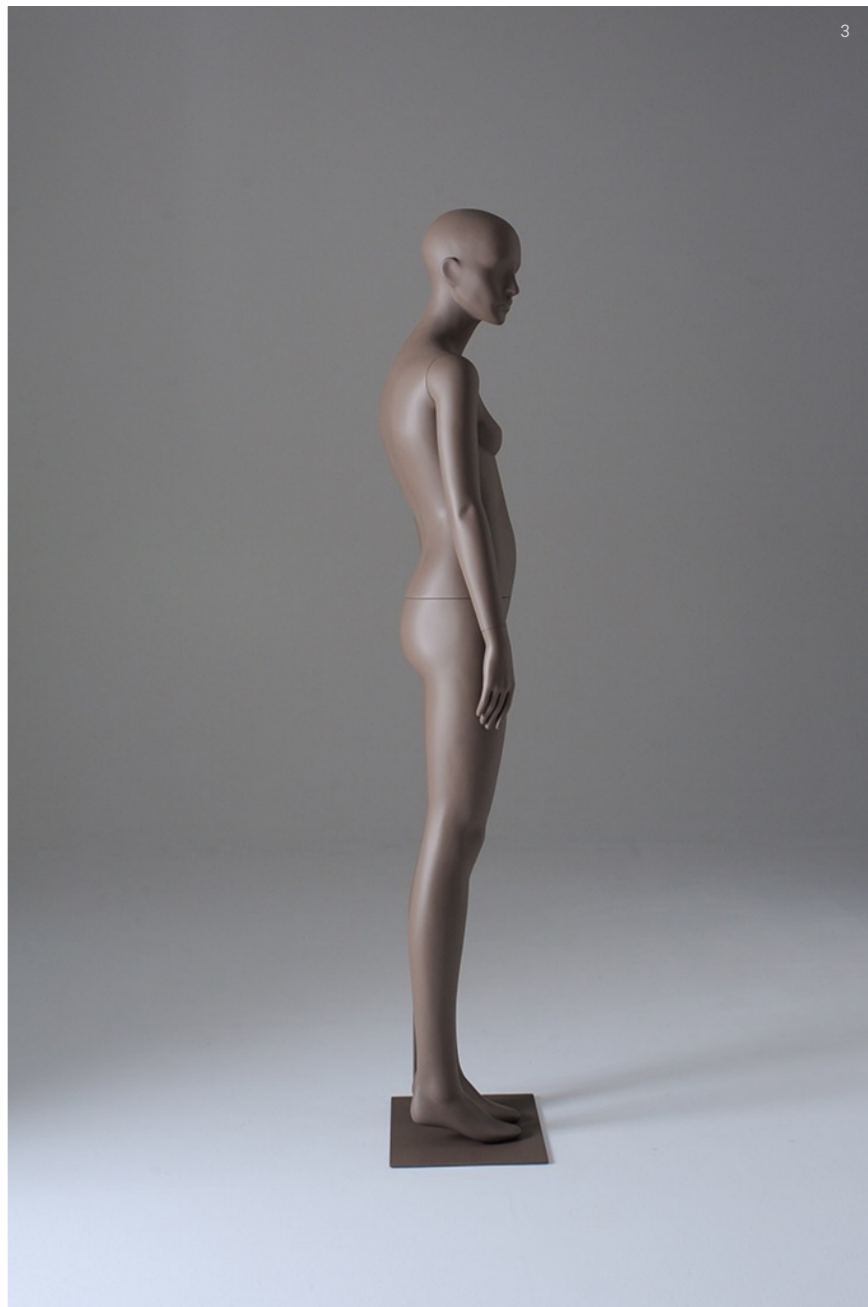

B BY BONAVERI

B BY BONAVERI

TRIBE

 BY BONAVERI

The new TRIBE Collection is all about diversity; a collection that adapts to your creativity.

The Tribe collection's unique design means that it is able to adapt to many different creative concepts, from youthful groupings to sophisticated single poses. The female and male poses each offer a range of heights and ages that can be mixed together to form a carefully curated visual concept. TRIBE Mannequins are composed of 5 standing females, 4 standing males and 2 seated male and female variations.

TRB-F01

Tribe Art. TRB-F01 female standing mannequin and base.

Sizes in CM

Height	185
Neck circumference	--
Shoulders	40
Chest	80
Waist	60
Hip	87
Shoe Size	37
Heel Height	6
Italian Size	40

TRB-F02

Tribe Art. TRB-F02 female standing mannequin and base.

Sizes in CM

Height	183
Neck circumference	--
Shoulders	40
Chest	82
Waist	60
Hip	86
Shoe Size	37
Heel Height	8
Italian Size	40

TRB-F03

Tribe Art. TRB-F03 female standing mannequin and base.

Sizes in CM

Height	182
Neck circumference	-
Shoulders	40
Chest	82
Waist	64
Hip	89
Shoe Size	37
Heel Height	4

Italian Size 40

TRB-F04

Tribe Art. TRB-F04 female standing mannequin and base.

Sizes in CM

Height	188
Neck circumference	-
Shoulders	40
Chest	82
Waist	64
Hip	86
Shoe Size	37
Heel Height	10

Italian Size 40

TRB-F05