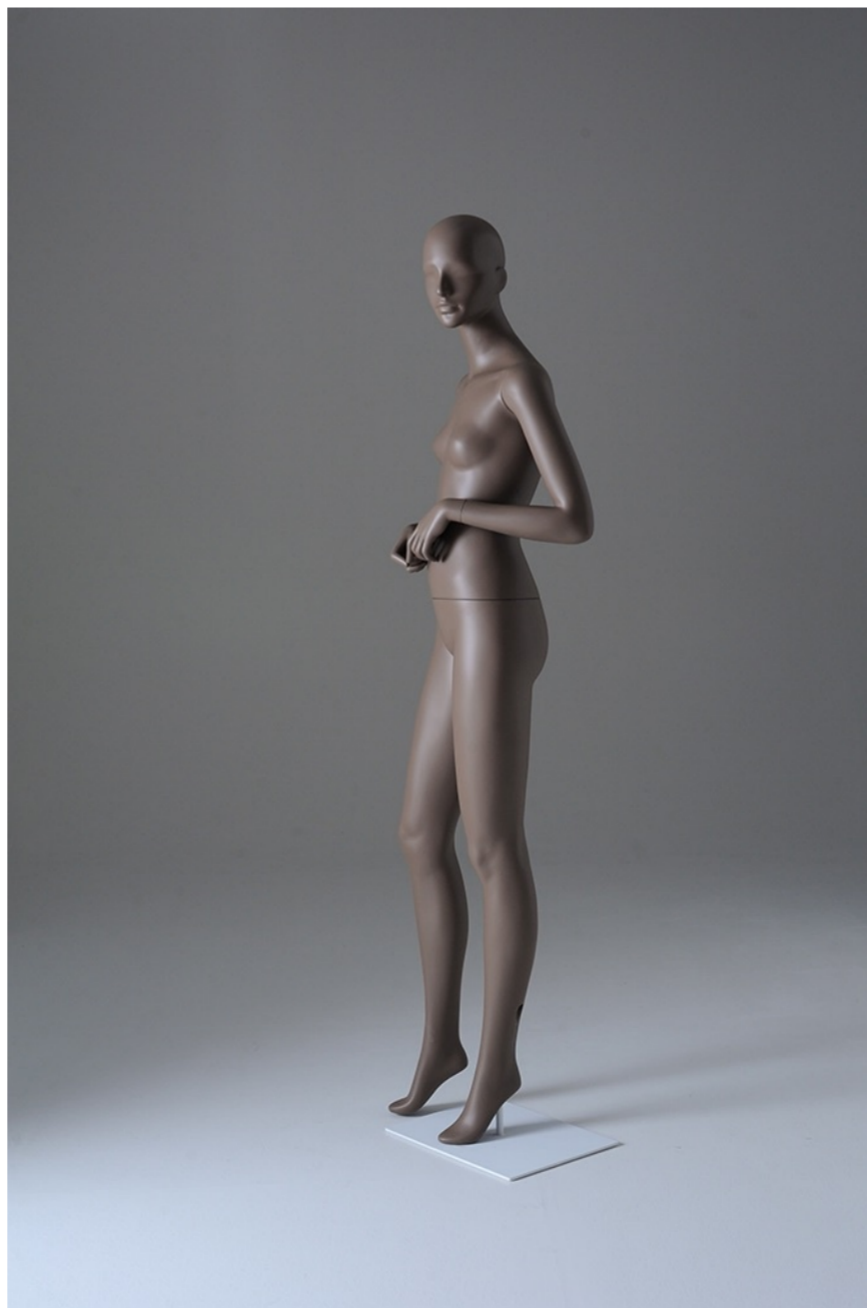

B BY BONAVERI

B BY BONAVERI

TRIBE

 BY BONAVERI

The new TRIBE Collection is all about diversity; a collection that adapts to your creativity.

The Tribe collection's unique design means that it is able to adapt to many different creative concepts, from youthful groupings to sophisticated single poses. The female and male poses each offer a range of heights and ages that can be mixed together to form a carefully curated visual concept. TRIBE Mannequins are composed of 5 standing females, 4 standing males and 2 seated male and female variations.

TRB-F01

Tribe Art. TRB-F01 female standing mannequin and base.

Sizes in CM

Height	185
Neck circumference	--
Shoulders	40
Chest	80
Waist	60
Hip	87
Shoe Size	37
Heel Height	6
Italian Size	40

TRB-F02

Tribe Art. TRB-F02 female standing mannequin and base.

Italian Size 40

TRB-F04

Tribe Art. TRB-F04 female standing mannequin and base.

Sizes in CM

Height	188
Neck circumference	-
Shoulders	40
Chest	82
Waist	64
Hip	86
Shoe Size	37
Heel Height	10

Italian Size 40

TRB-F05

Tribe Art. TRB-F05 female standing mannequin and base.

	Sizes in CM
Height	188.5
Neck circumference	-
Shoulders	40
Chest	81
Waist	64
Hip	88
Shoe Size	37
Heel Height	10
Italian Size	40

TRB-F06

Tribe Art. TRB-F06 female seated mannequin.