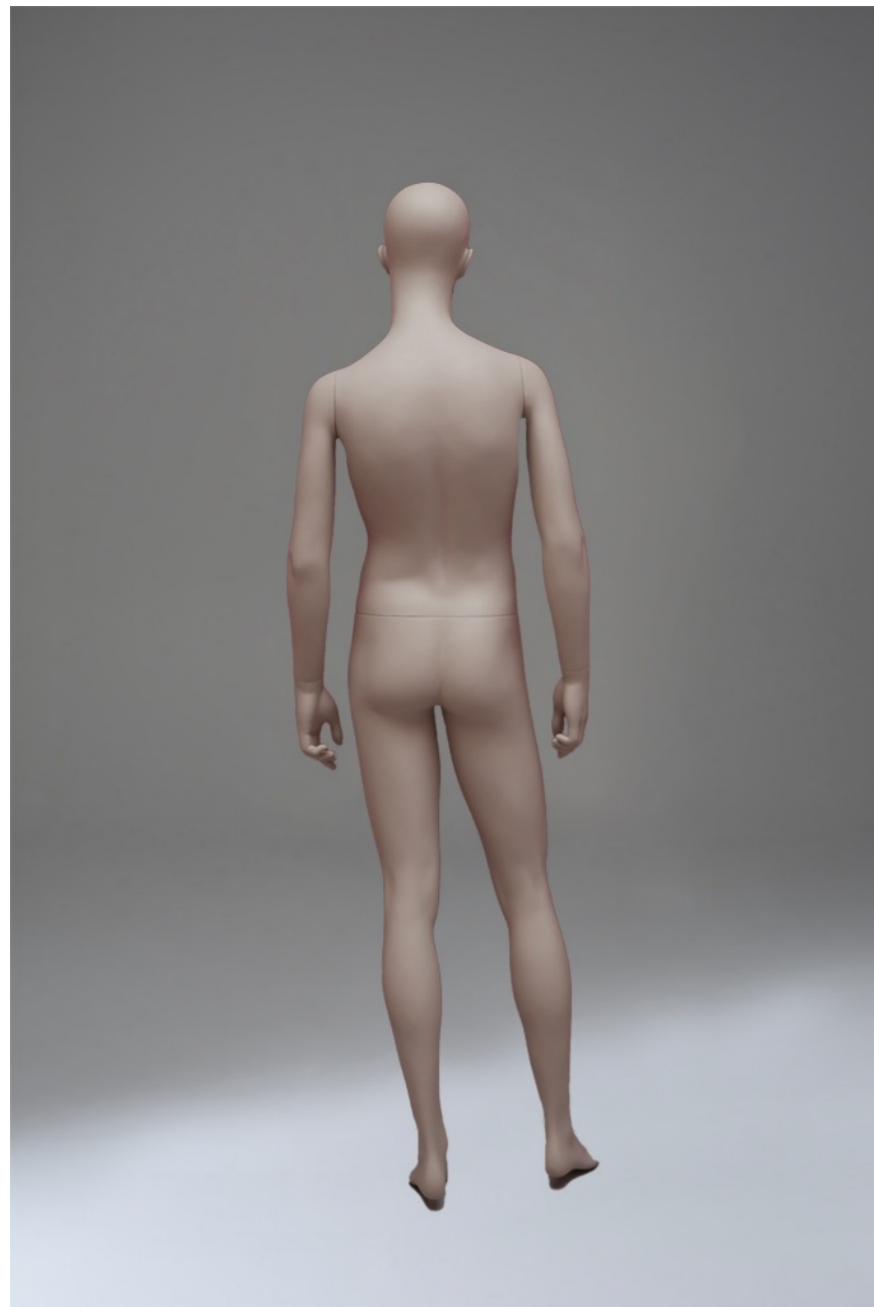

Italian Size 46

TRB-M02.01

Tribe Art. TRB-M02.01 male standing mannequin and base.

Sizes in CM

Height	187
Neck circumference	-
Shoulders	47
Chest	90
Waist	73
Hip	91
Shoe Size	42
Heel Height	2.5
Italian Size	46