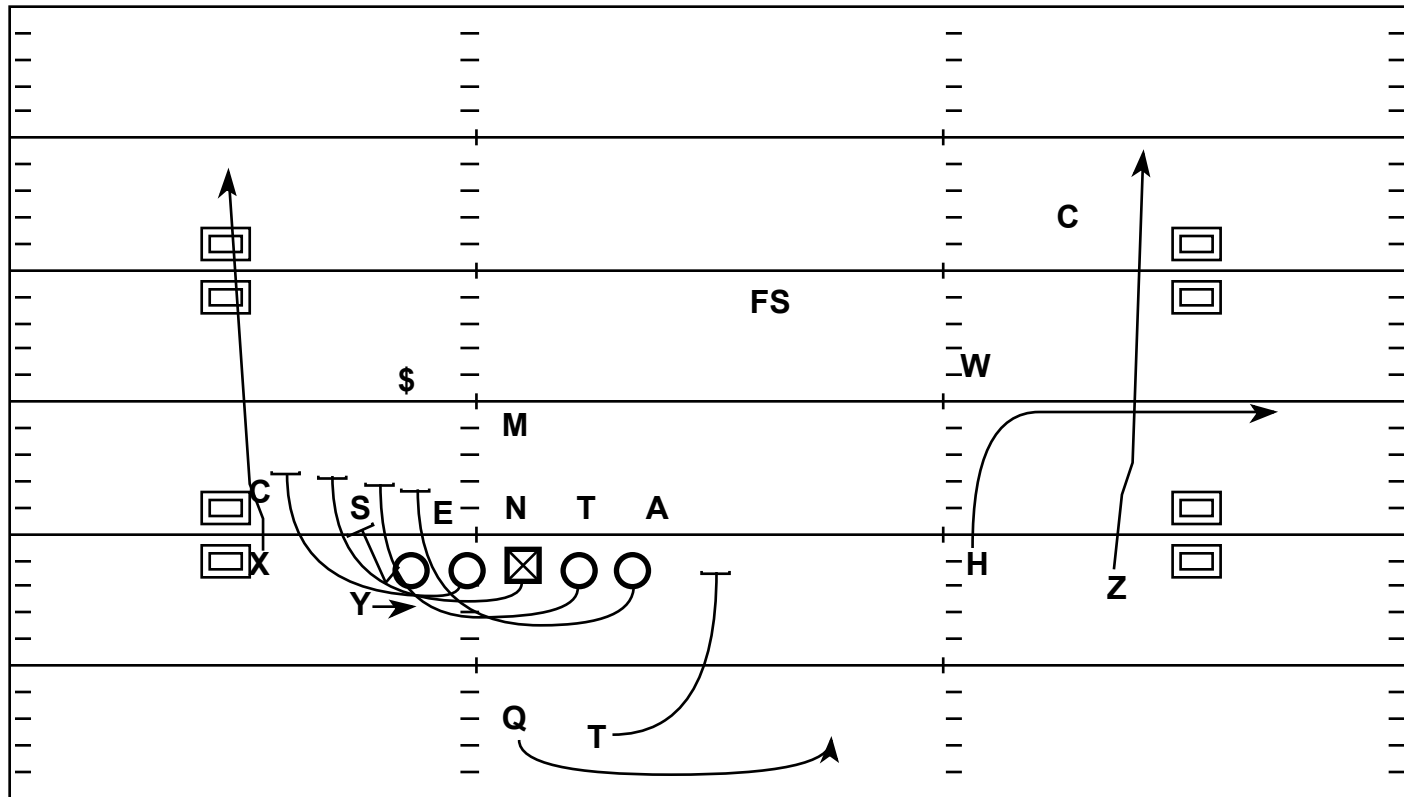

Clemson 2x2 Wing: Freeze TE Throwback

Quarter	Time	D & D	YD Line	Hash	Score
1st	12:39	1 - 10	31	L	0 - 0

Strategy: Clemson runs a ton of Sprint Out, one way to slow down the rush or the Flow of Backers/Safeties is to hit them with a Throwback

QB Progression/Read: Sprint-Out - Throwback to the TE

X - MOR Vertical

H - Speed Out

Y - Freeze then turn for the Throwback

Z - MOR Vertical

T - Sprint Out Protect Seal

LT - Freeze before locking onto the Sam that is in Man Coverage.

LG - Freeze, Flat Release to Numbers

C - Freeze, Flat Release to Alley

RG - Freeze, Flat Release to Clean-Up

RT - Freeze, Flat Release to Clean-Up