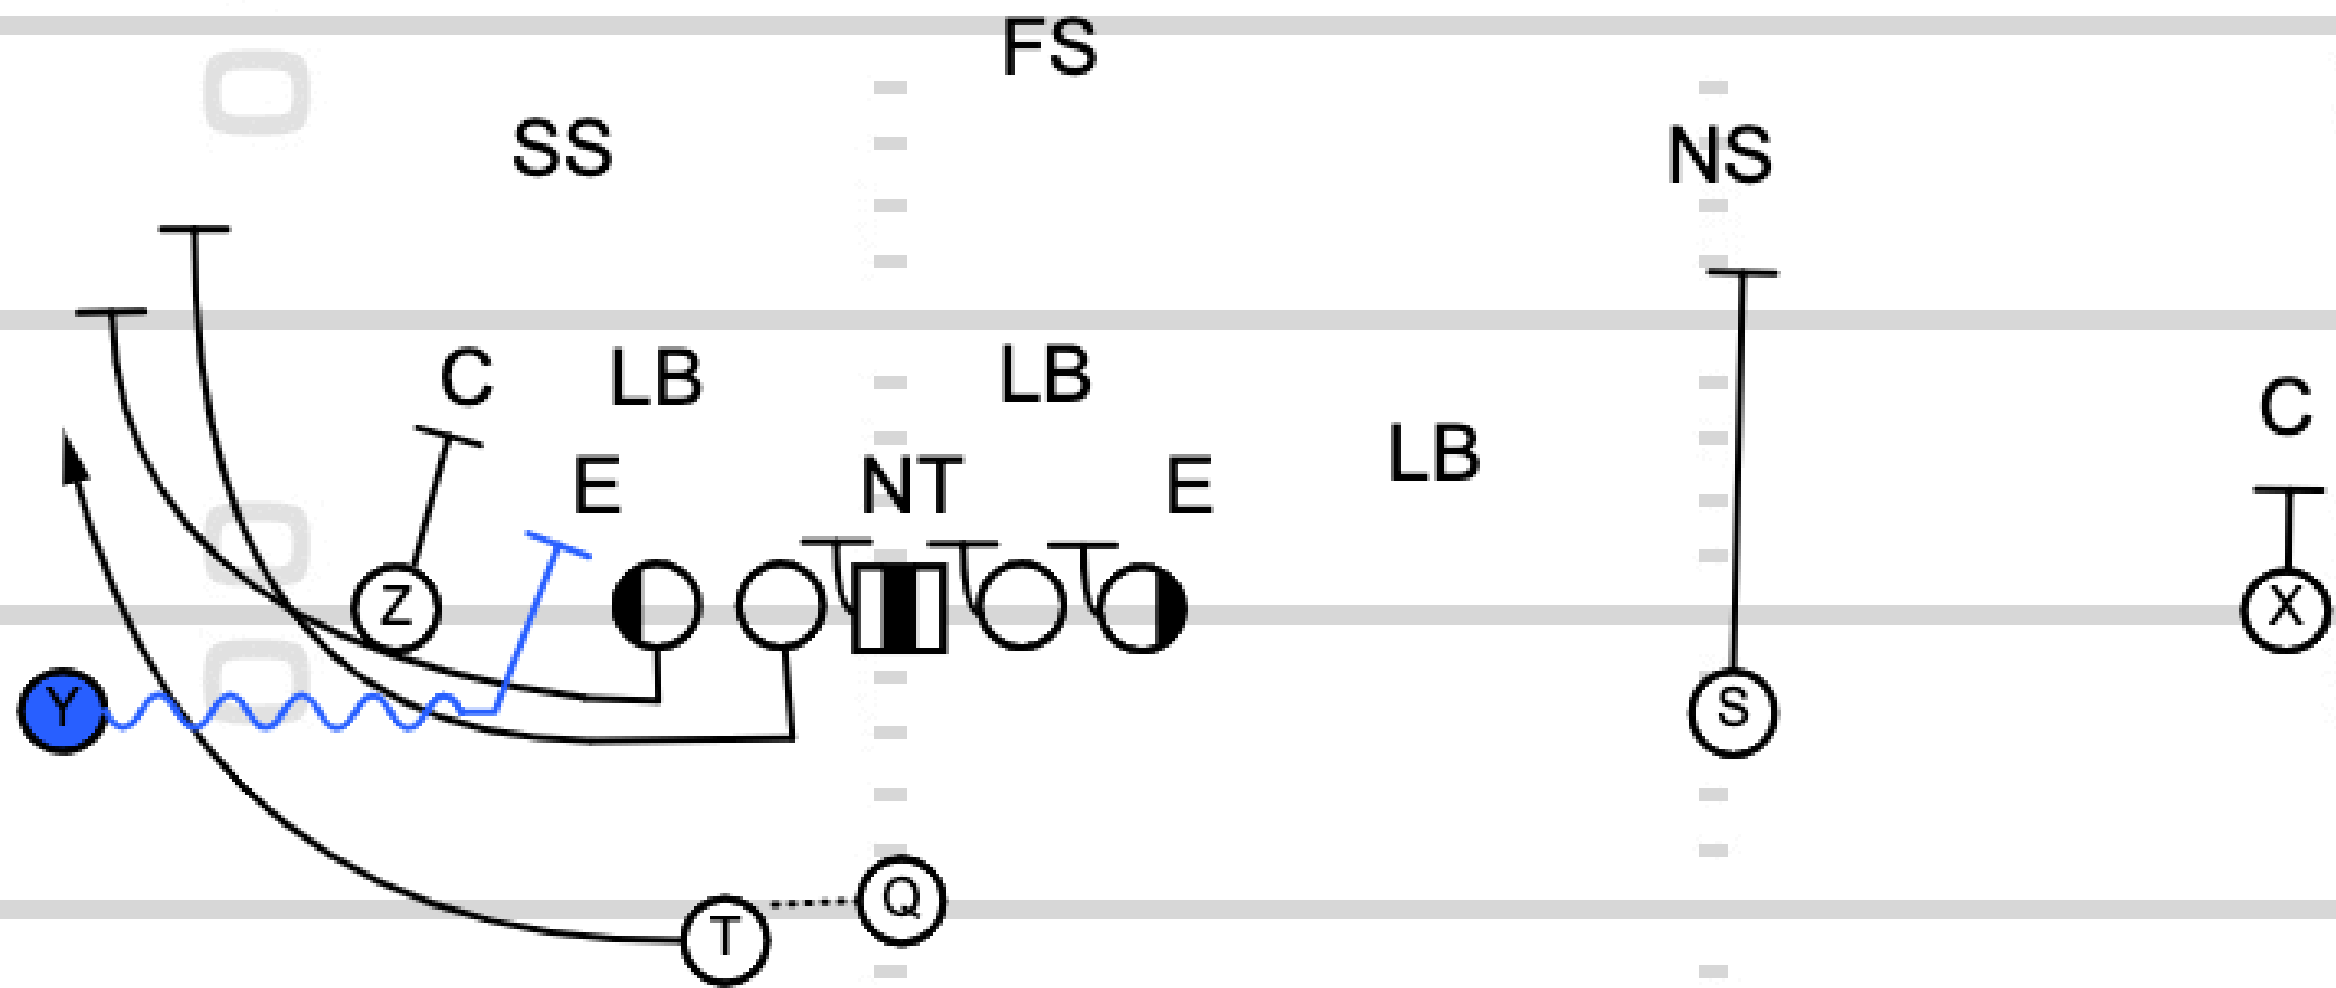

TOUCHDOWN
ANALYSIS