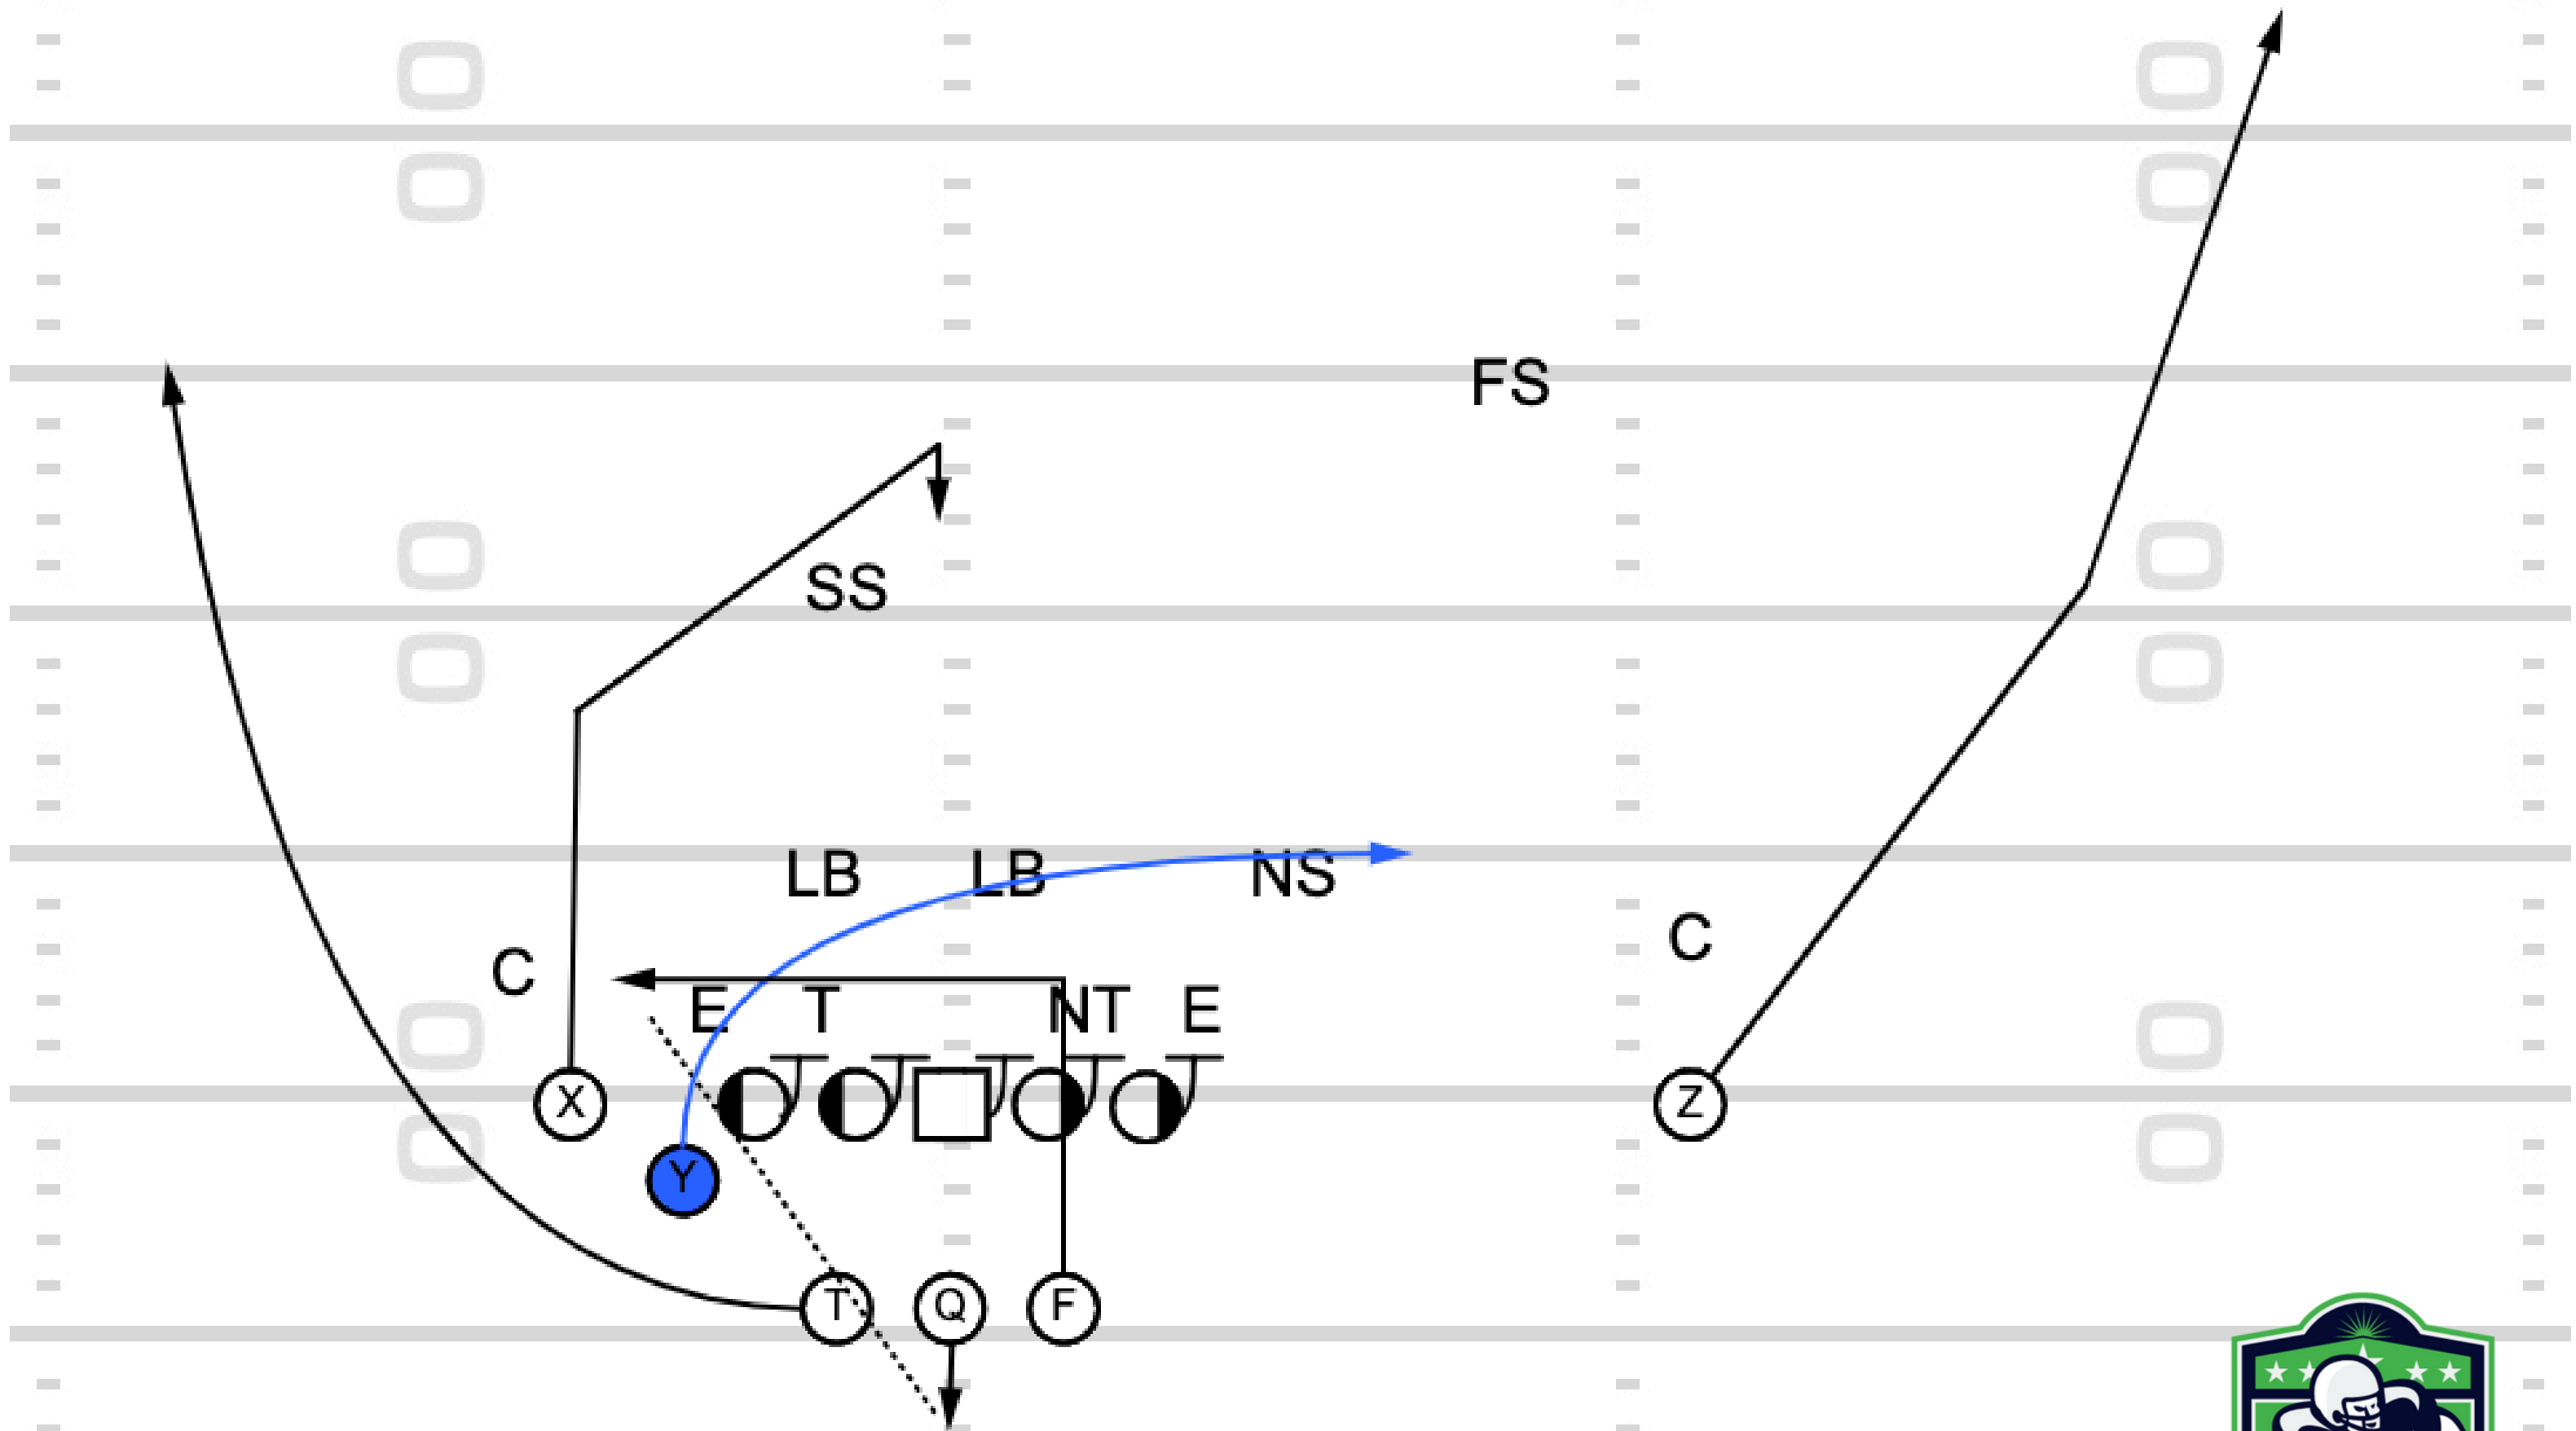

TOUCHDOWN
ANALYSIS