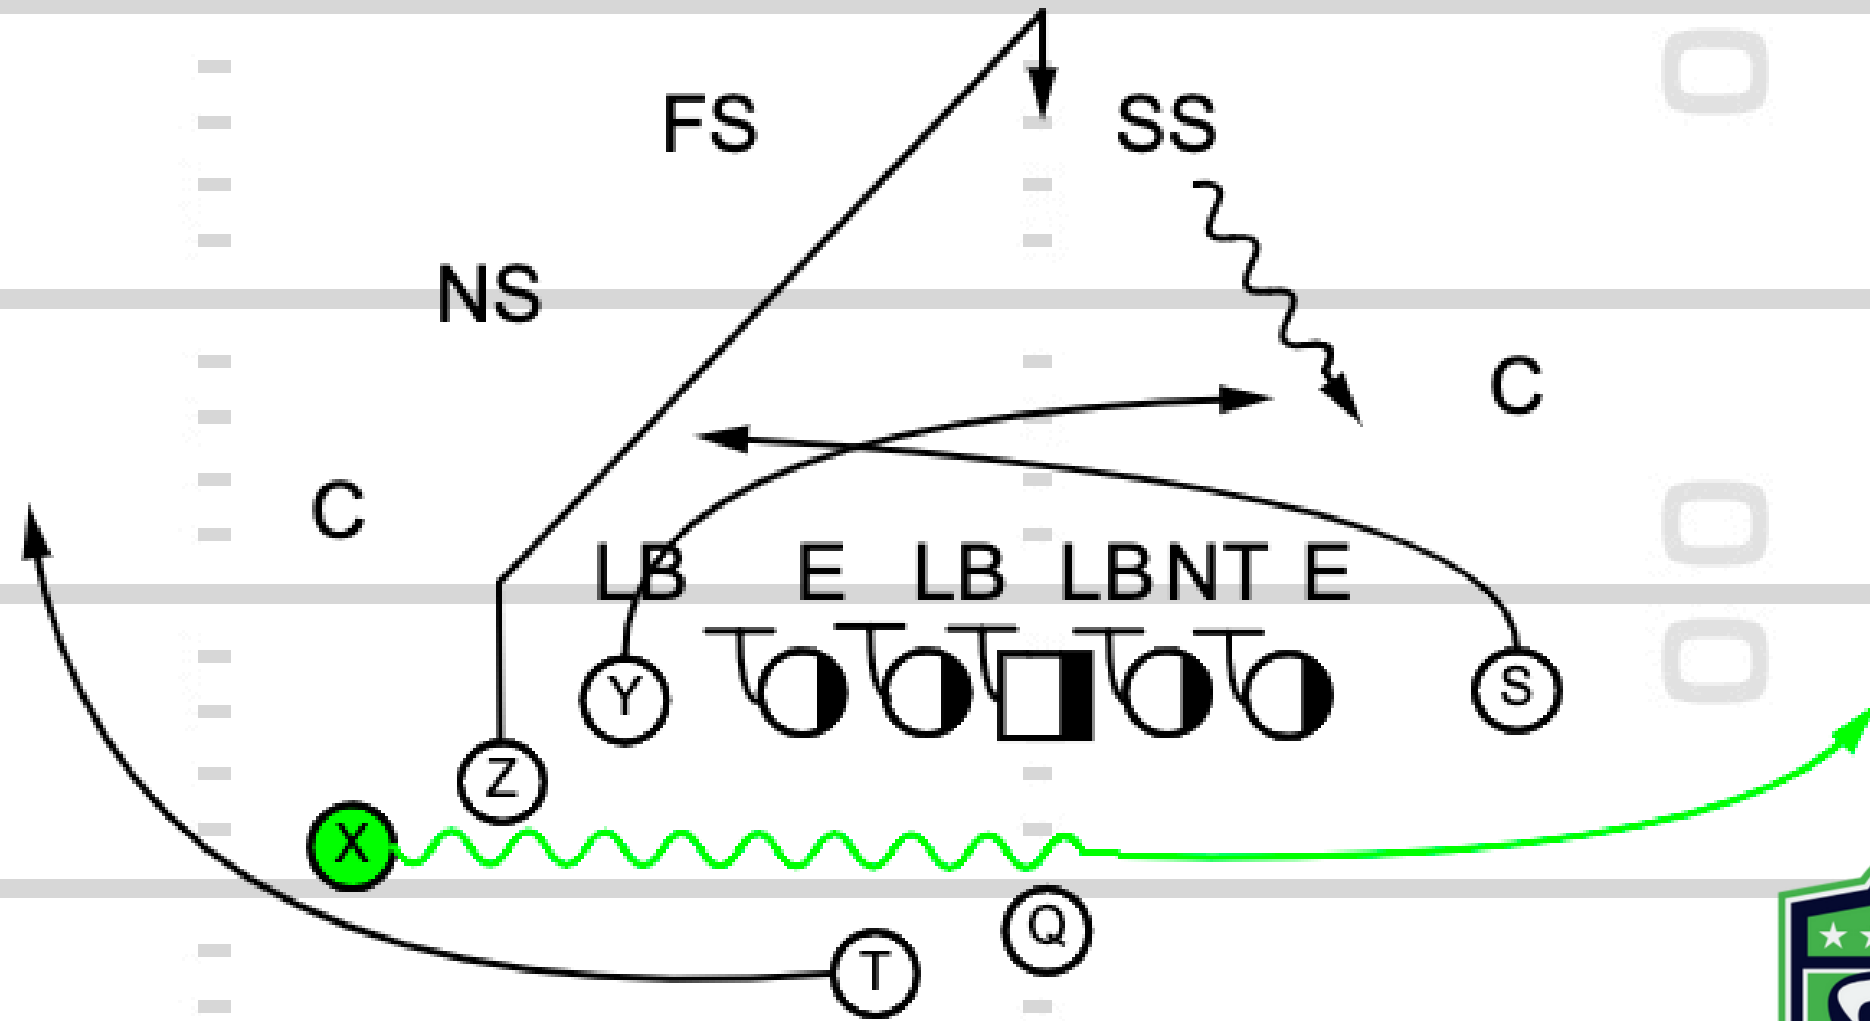

Play 15: Gun Split "Down" Play

TOUCHDOWN
ANALYSIS

Part 2: The Pass Game

Play 1: Fake Mesh Jet Motion

TOUCHDOWN
ANALYSIS

TOUCHDOWN
ANALYSIS

Play 2: FIB Trio Z Orbit PA Deep Cross

TOUCHDOWN
ANALYSIS