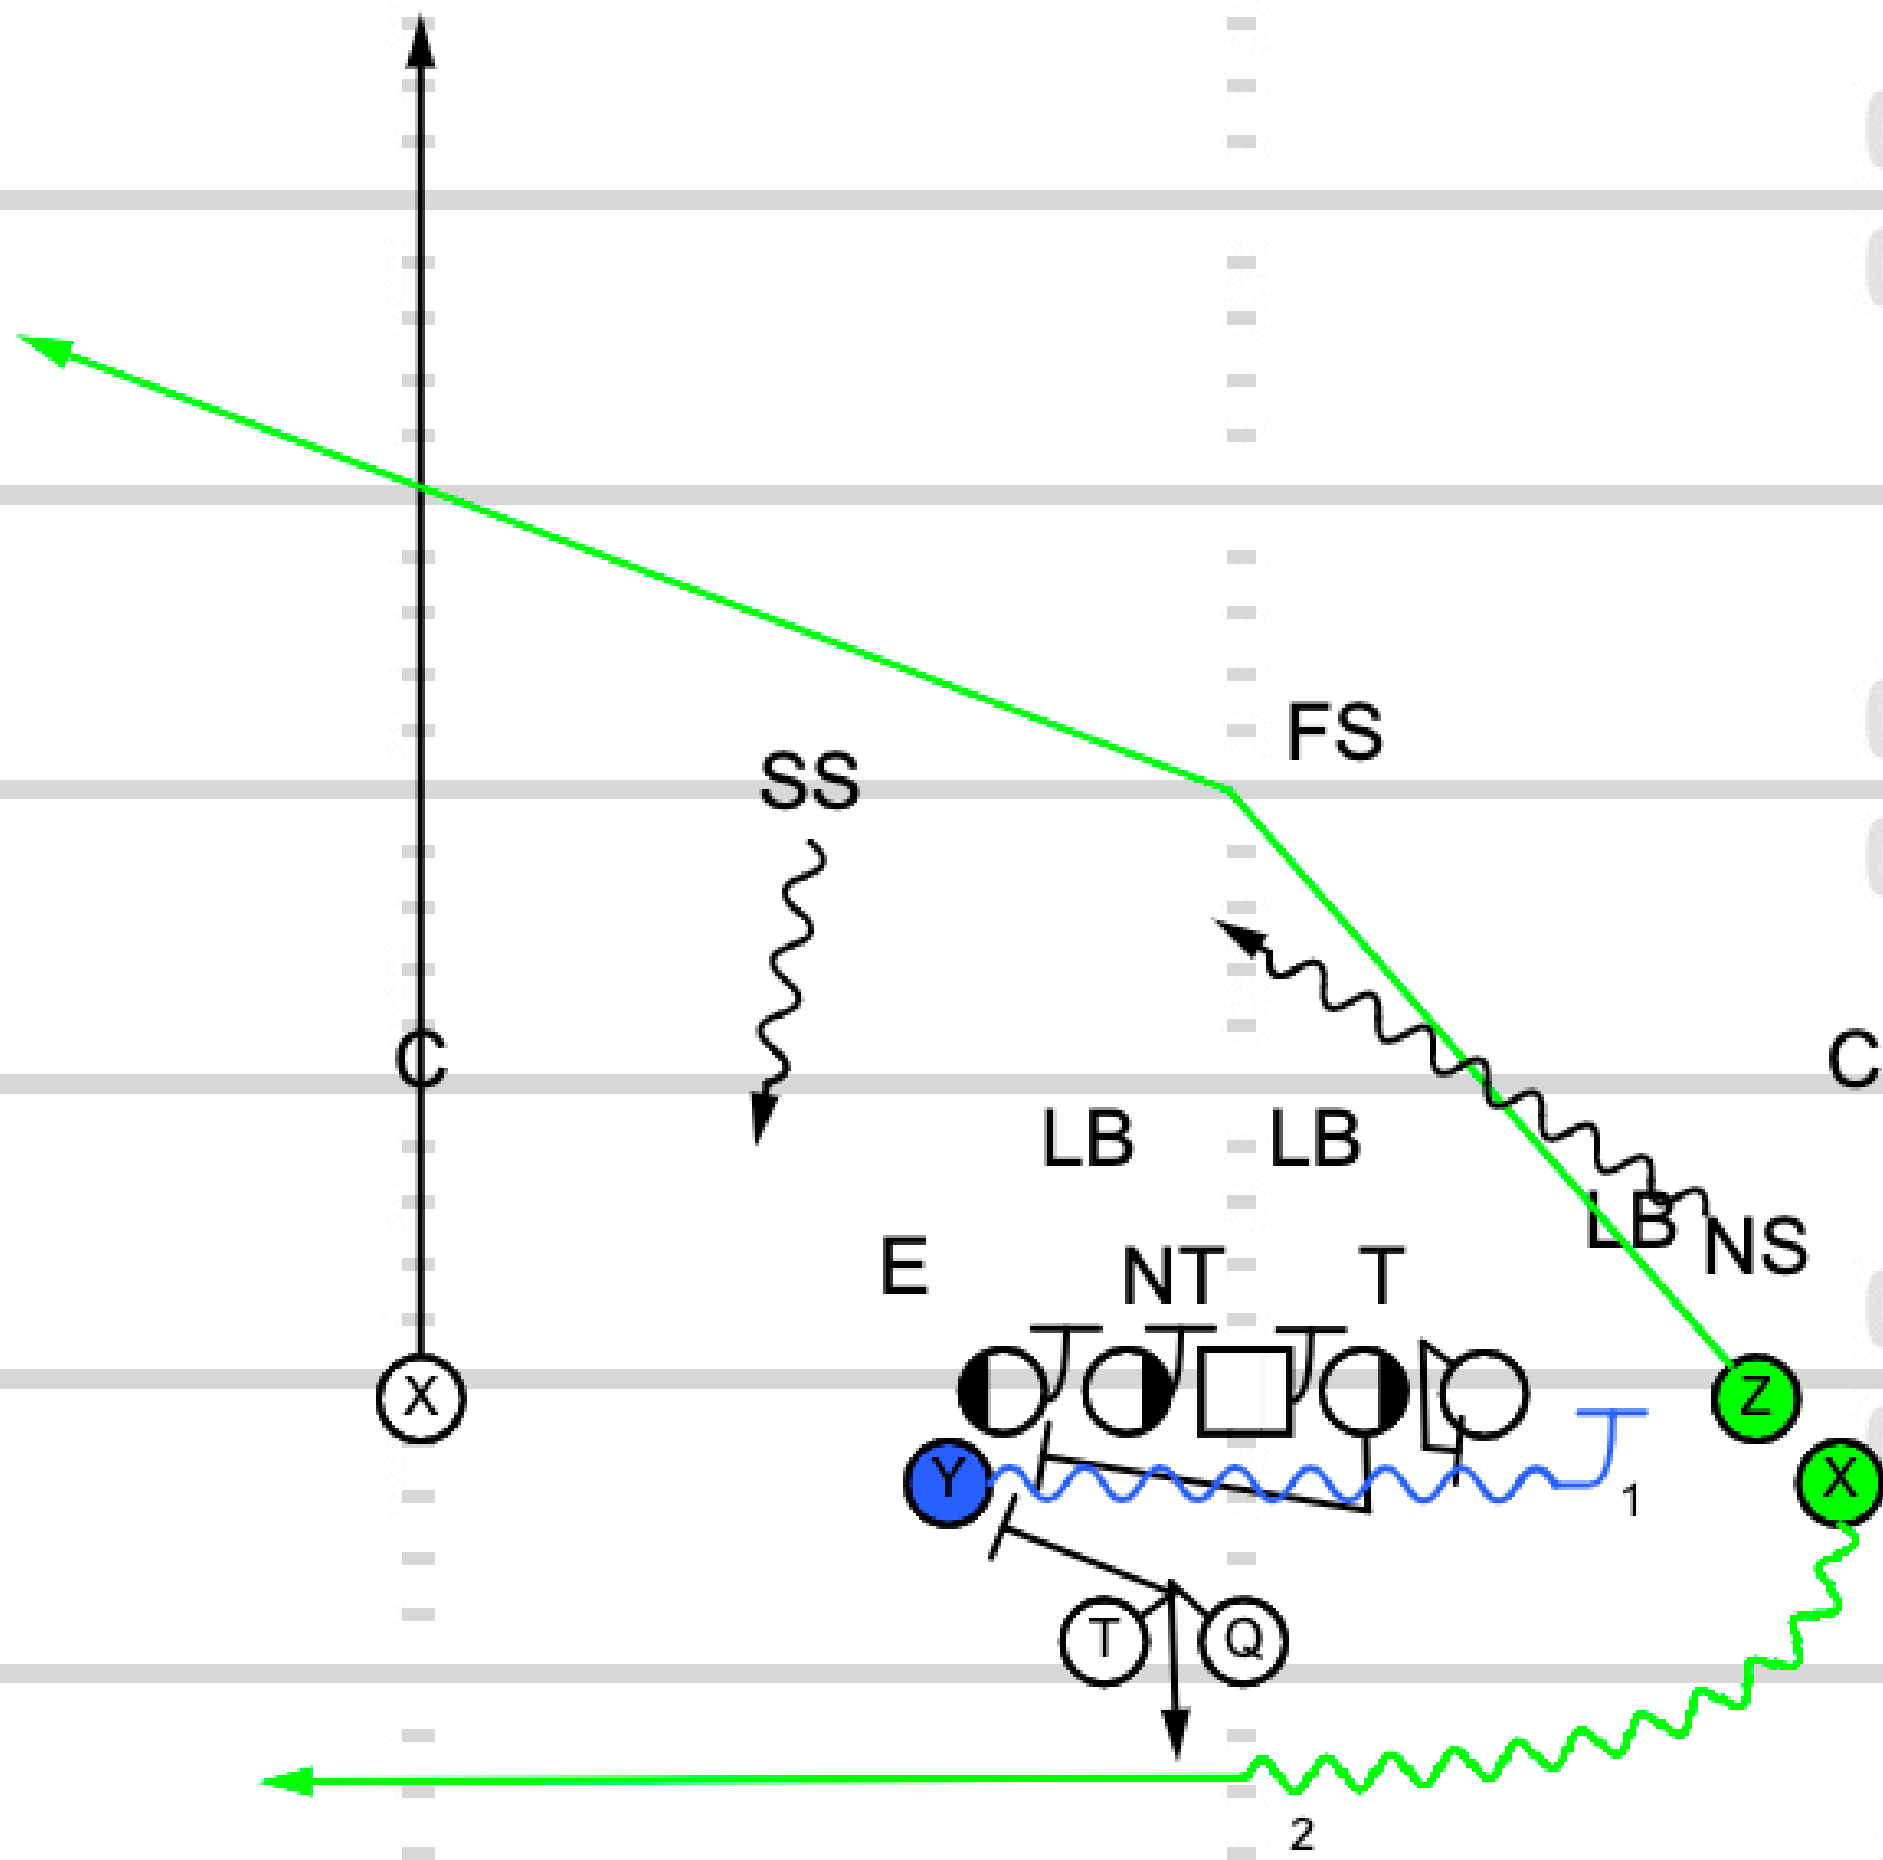

Play 15: Gun Split "Down" Play

TOUCHDOWN
ANALYSIS

Part 2: The Pass Game

Play 1: Fake Mesh Jet Motion

TOUCHDOWN
ANALYSIS

TOUCHDOWN
ANALYSIS

Play 2: FIB Trio Z Orbit PA Deep Cross

TOUCHDOWN
ANALYSIS