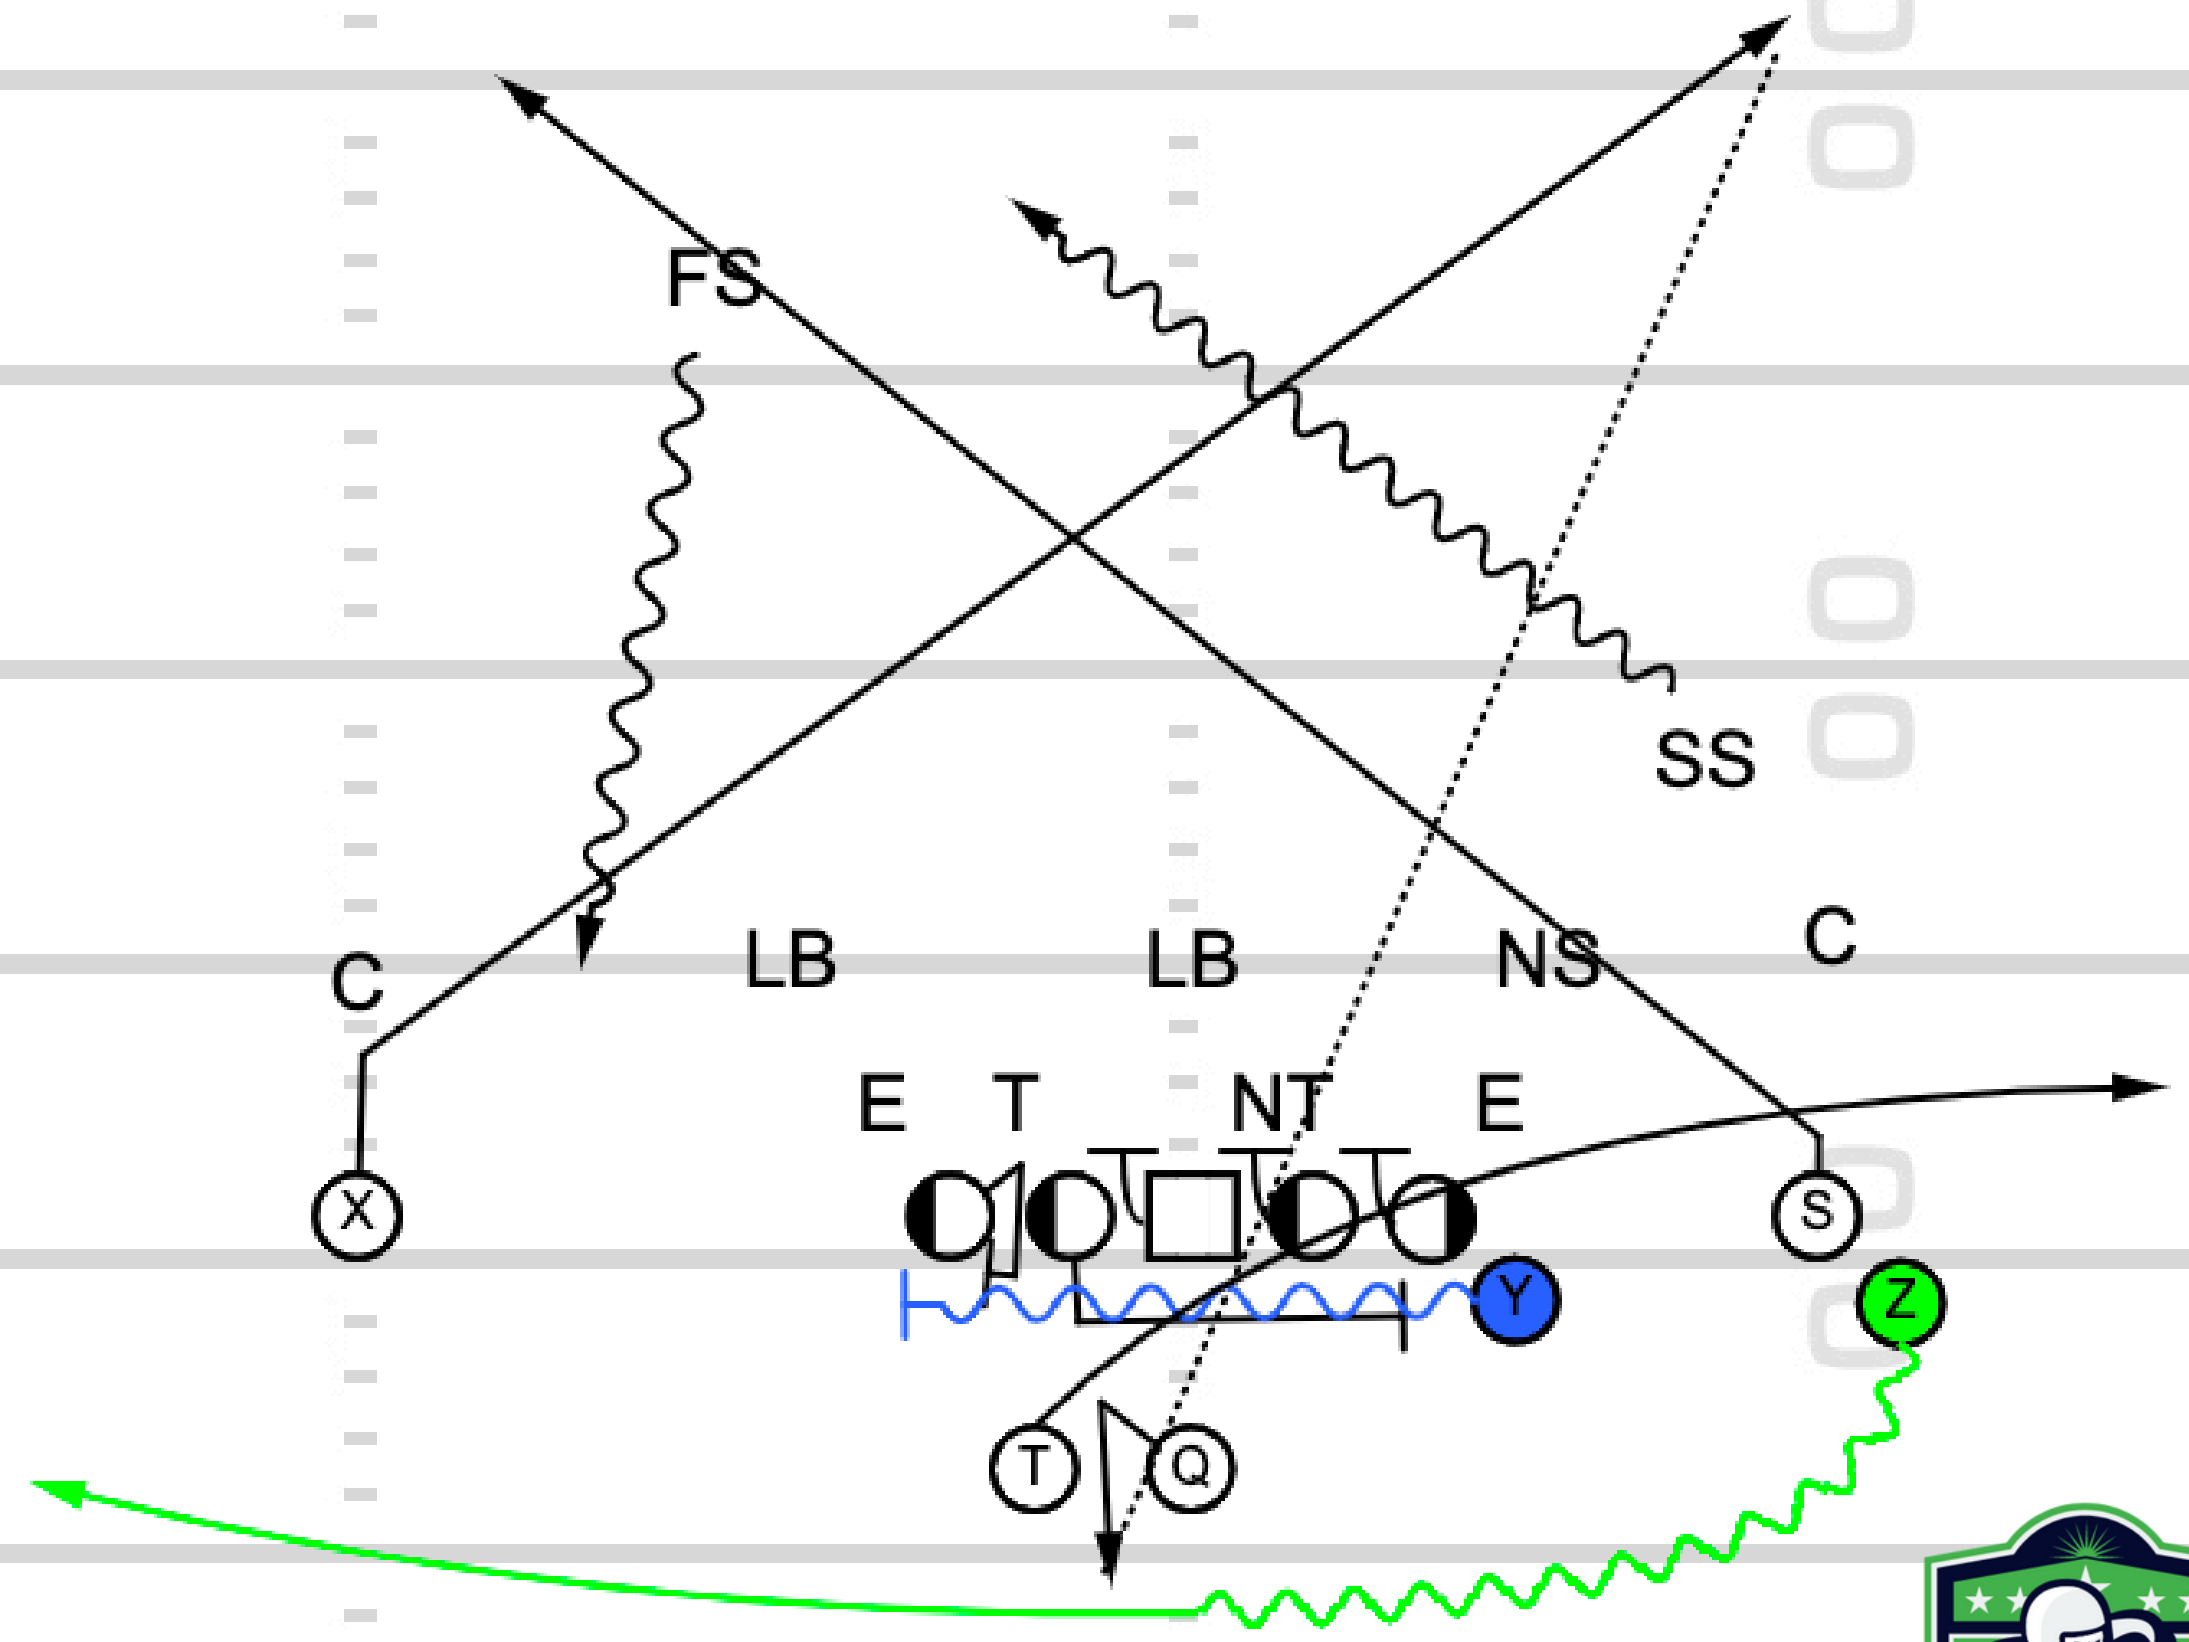

TOUCHDOWN
ANALYSIS