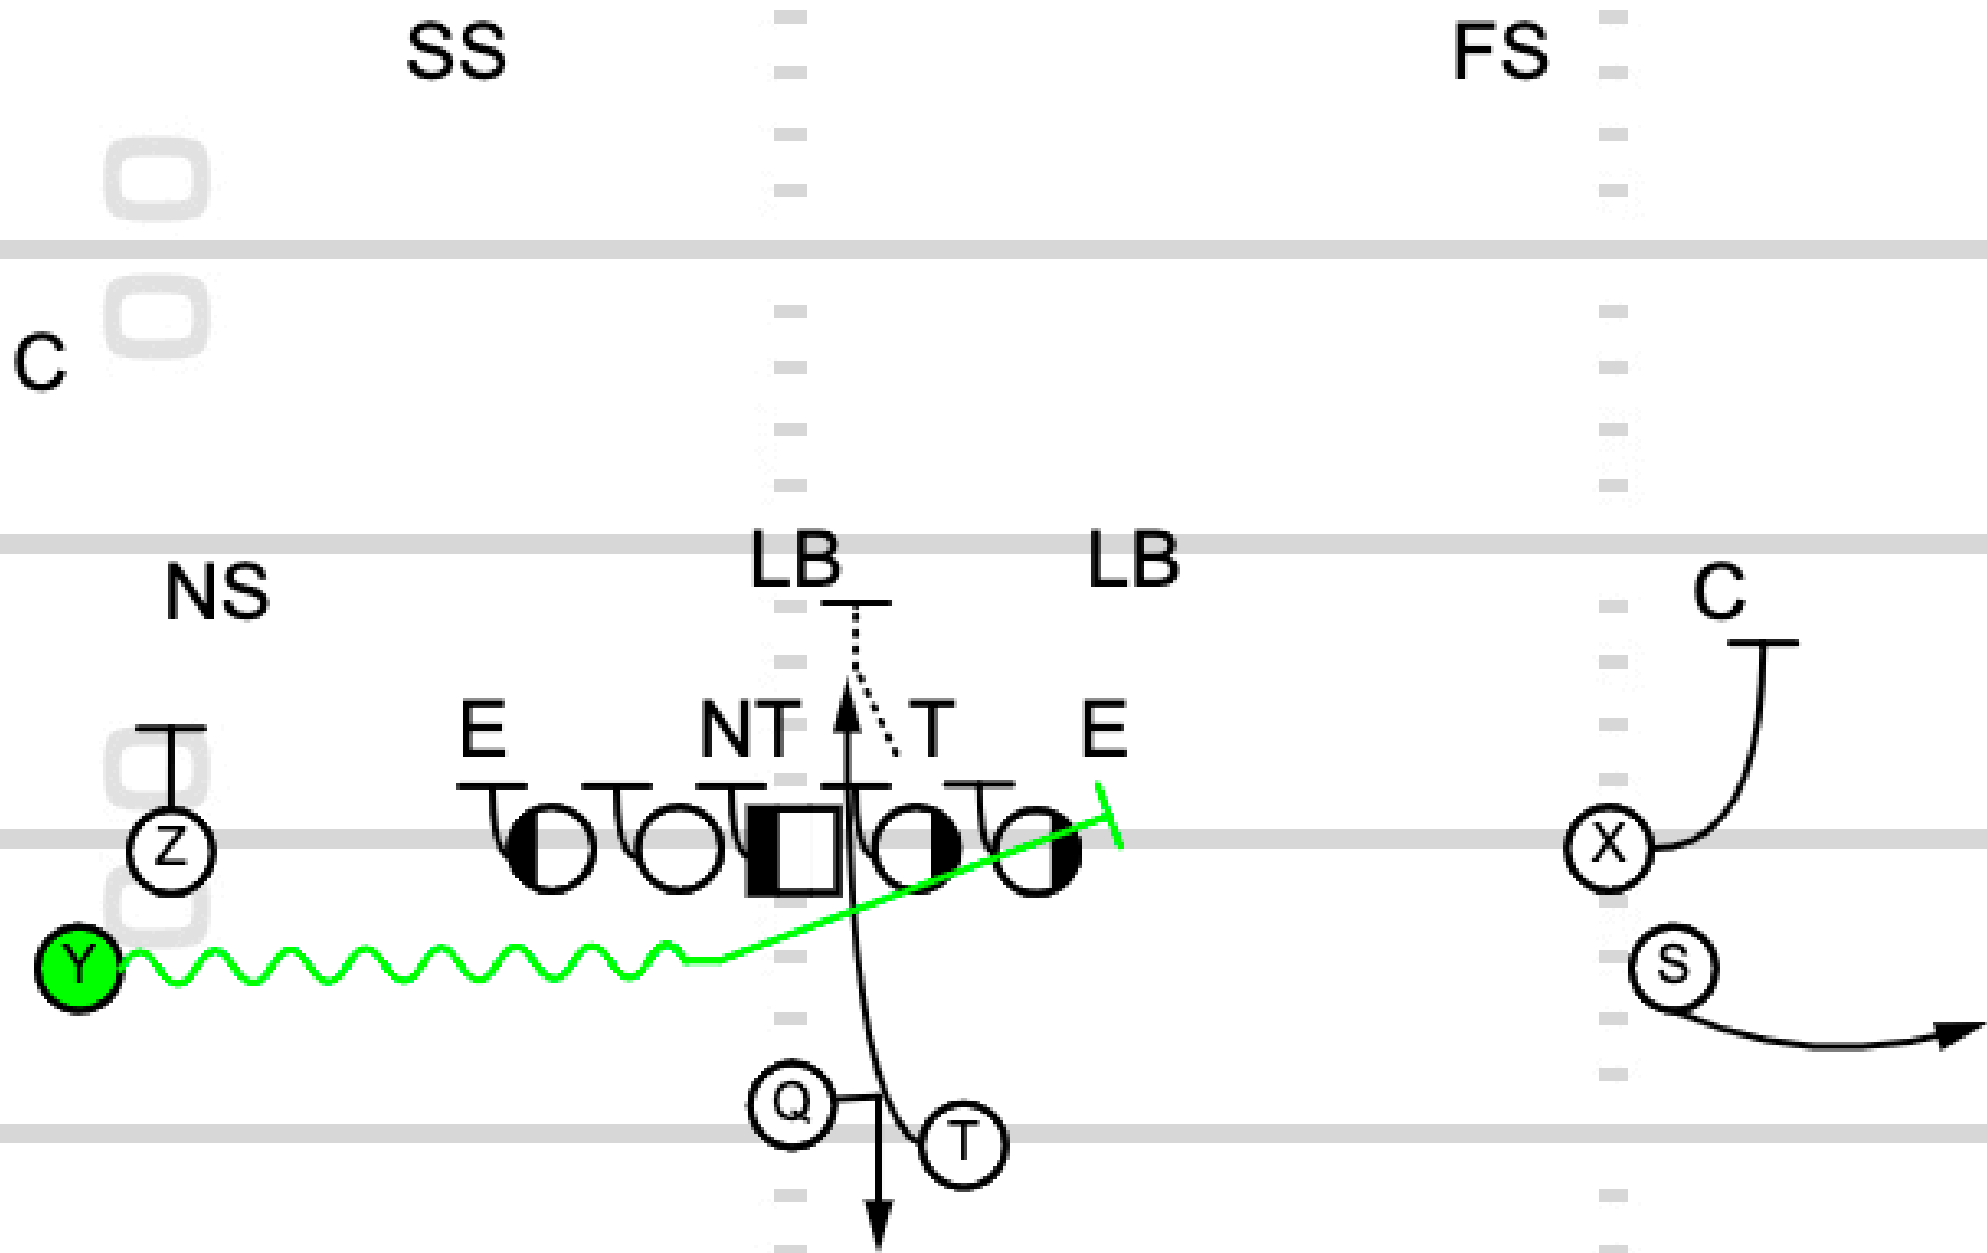

The Texas Longhorns Playbook

TOUCHDOWN
ANALYSIS

Part 1: The Run Game

Play 1: Y Motion in to Split Zone

TOUCHDOWN
ANALYSIS

FS

C

TOUCHDOWN
ANALYSIS

Play 2: Y Escort to Split Zone

TOUCHDOWN
ANALYSIS

TOUCHDOWN
ANALYSIS

Play 3: Split Zone Fake Jet

TOUCHDOWN

ANALYSIS

TOUCHDOWN
ANALYSIS

Play 4: Pistol Bunch Over Wide Zone Wham