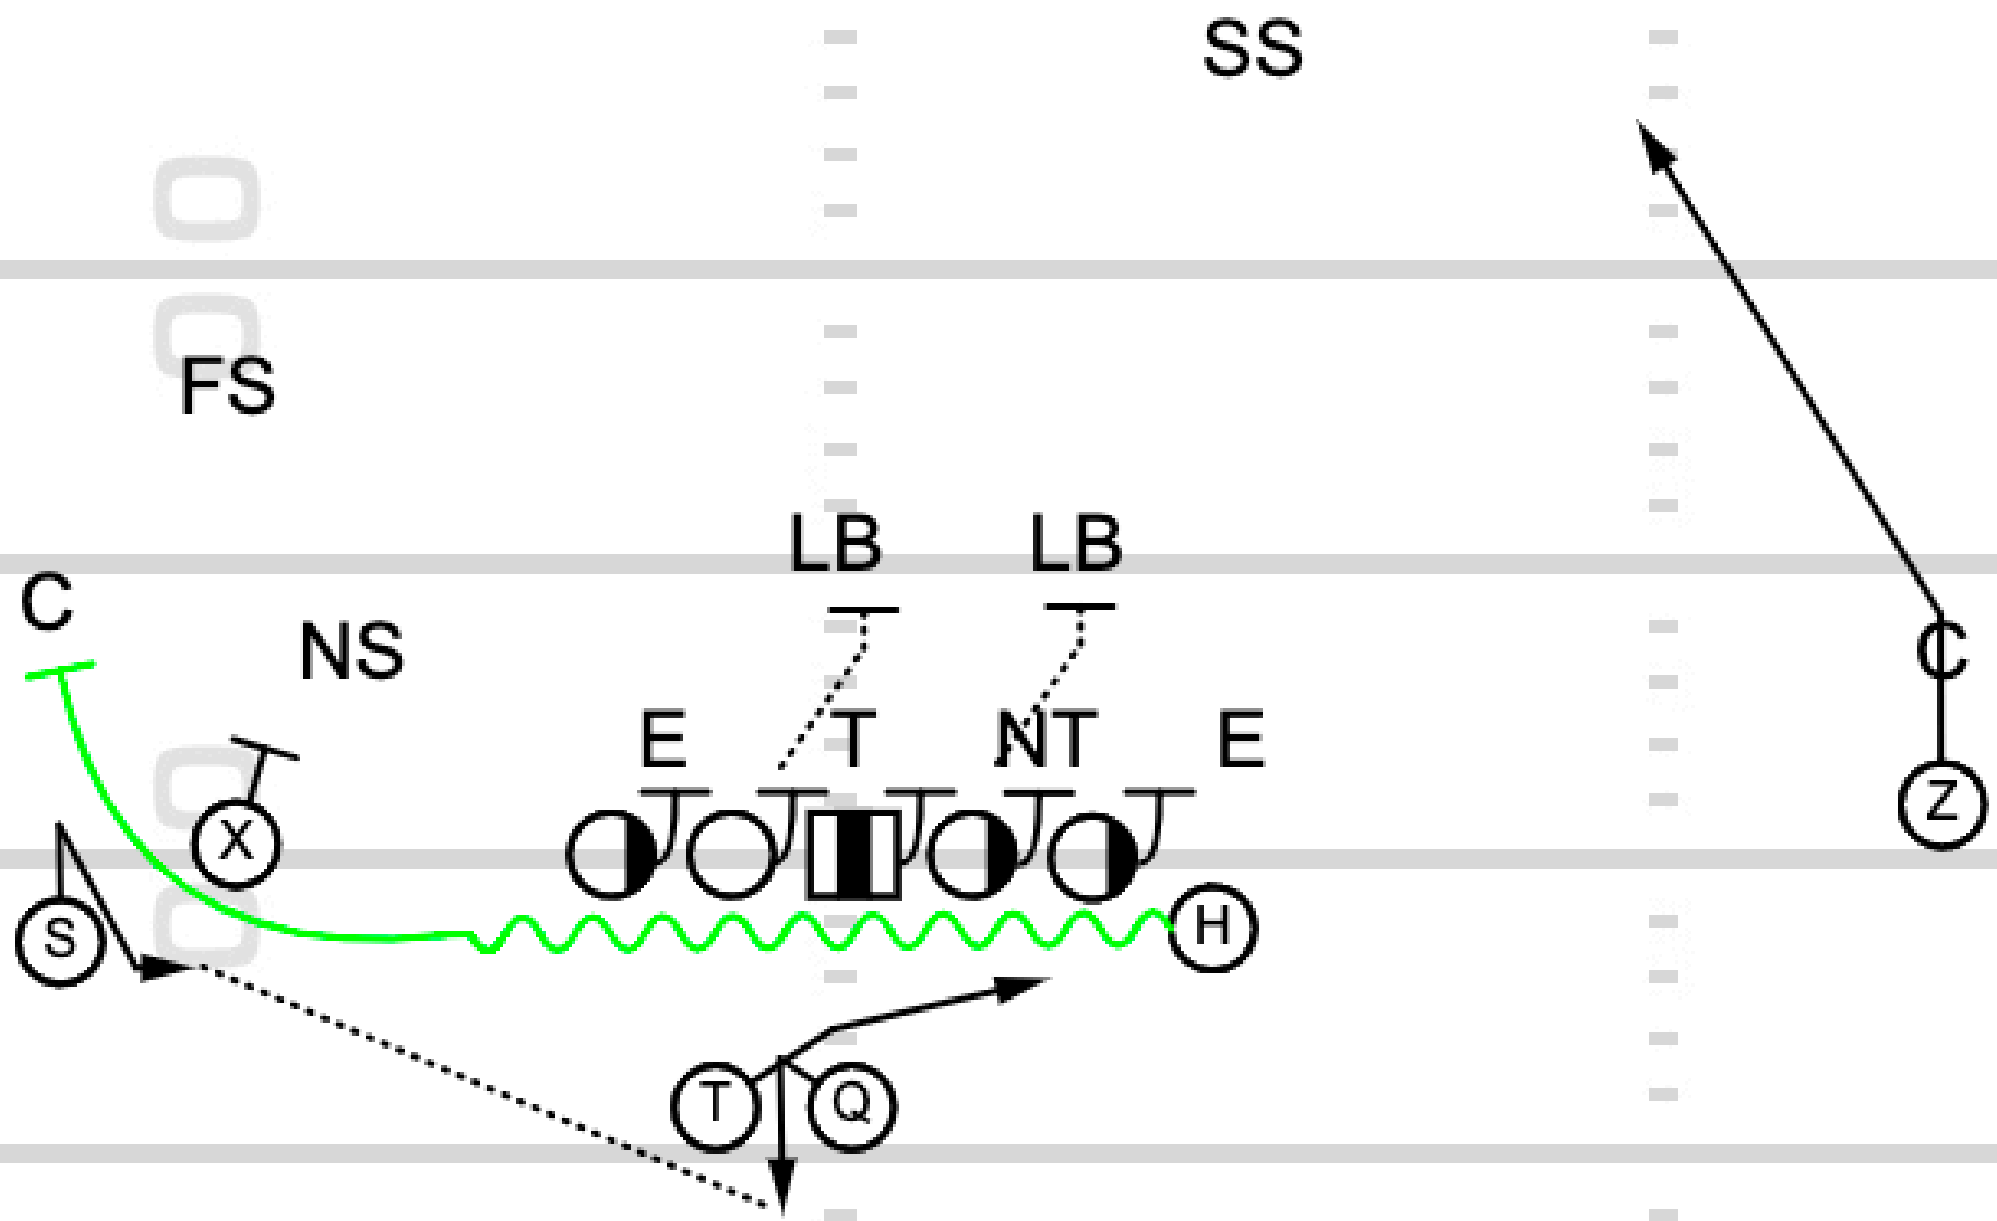

TOUCHDOWN
ANALYSIS

Play 15: PA Jet Sweep Split Zone Y
Delay Screen

TOUCHDOWN
ANALYSIS

TOUCHDOWN
ANALYSIS

Part 3: RPOs & Wrinkles

**Play 1: Wildcat Z Jet QB Keep
Opposite Pin and Pull TG**

TOUCHDOWN
ANALYSIS

Play 2: Quads Over H-Back IZ Bubble RPO

TOUCHDOWN
ANALYSIS

TOUCHDOWN
ANALYSIS

TOUCHDOWN
ANALYSIS

Play 3: Split Zone Dbl Slant RPO

Play 4: Y Motion to Wide Zone Smoke Screen RPO

TOUCHDOWN
ANALYSIS

TOUCHDOWN
ANALYSIS