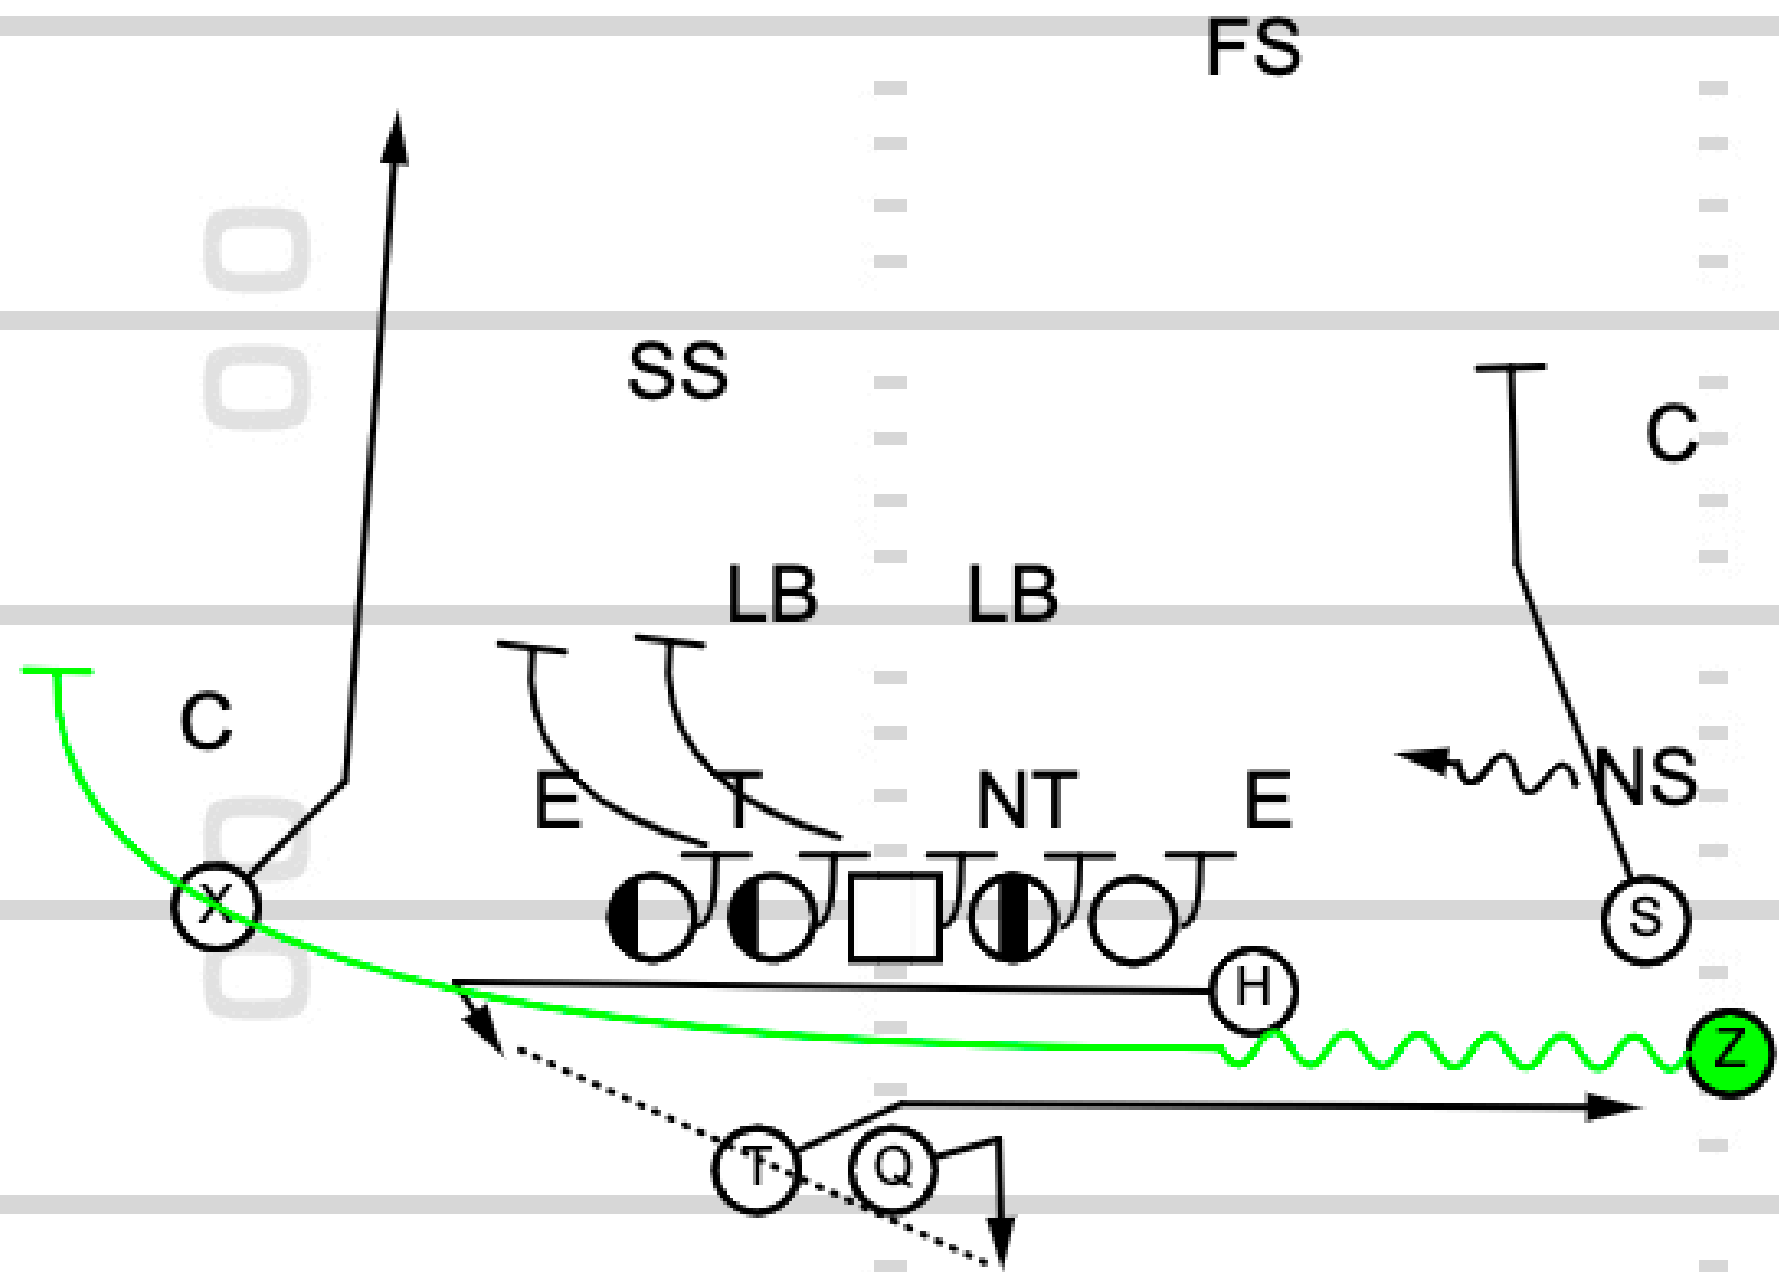

TOUCHDOWN
ANALYSIS

Play 15: PA Jet Sweep Split Zone Y
Delay Screen

TOUCHDOWN
ANALYSIS

TOUCHDOWN
ANALYSIS

Part 3: RPOs & Wrinkles

**Play 1: Wildcat Z Jet QB Keep
Opposite Pin and Pull TG**

TOUCHDOWN
ANALYSIS