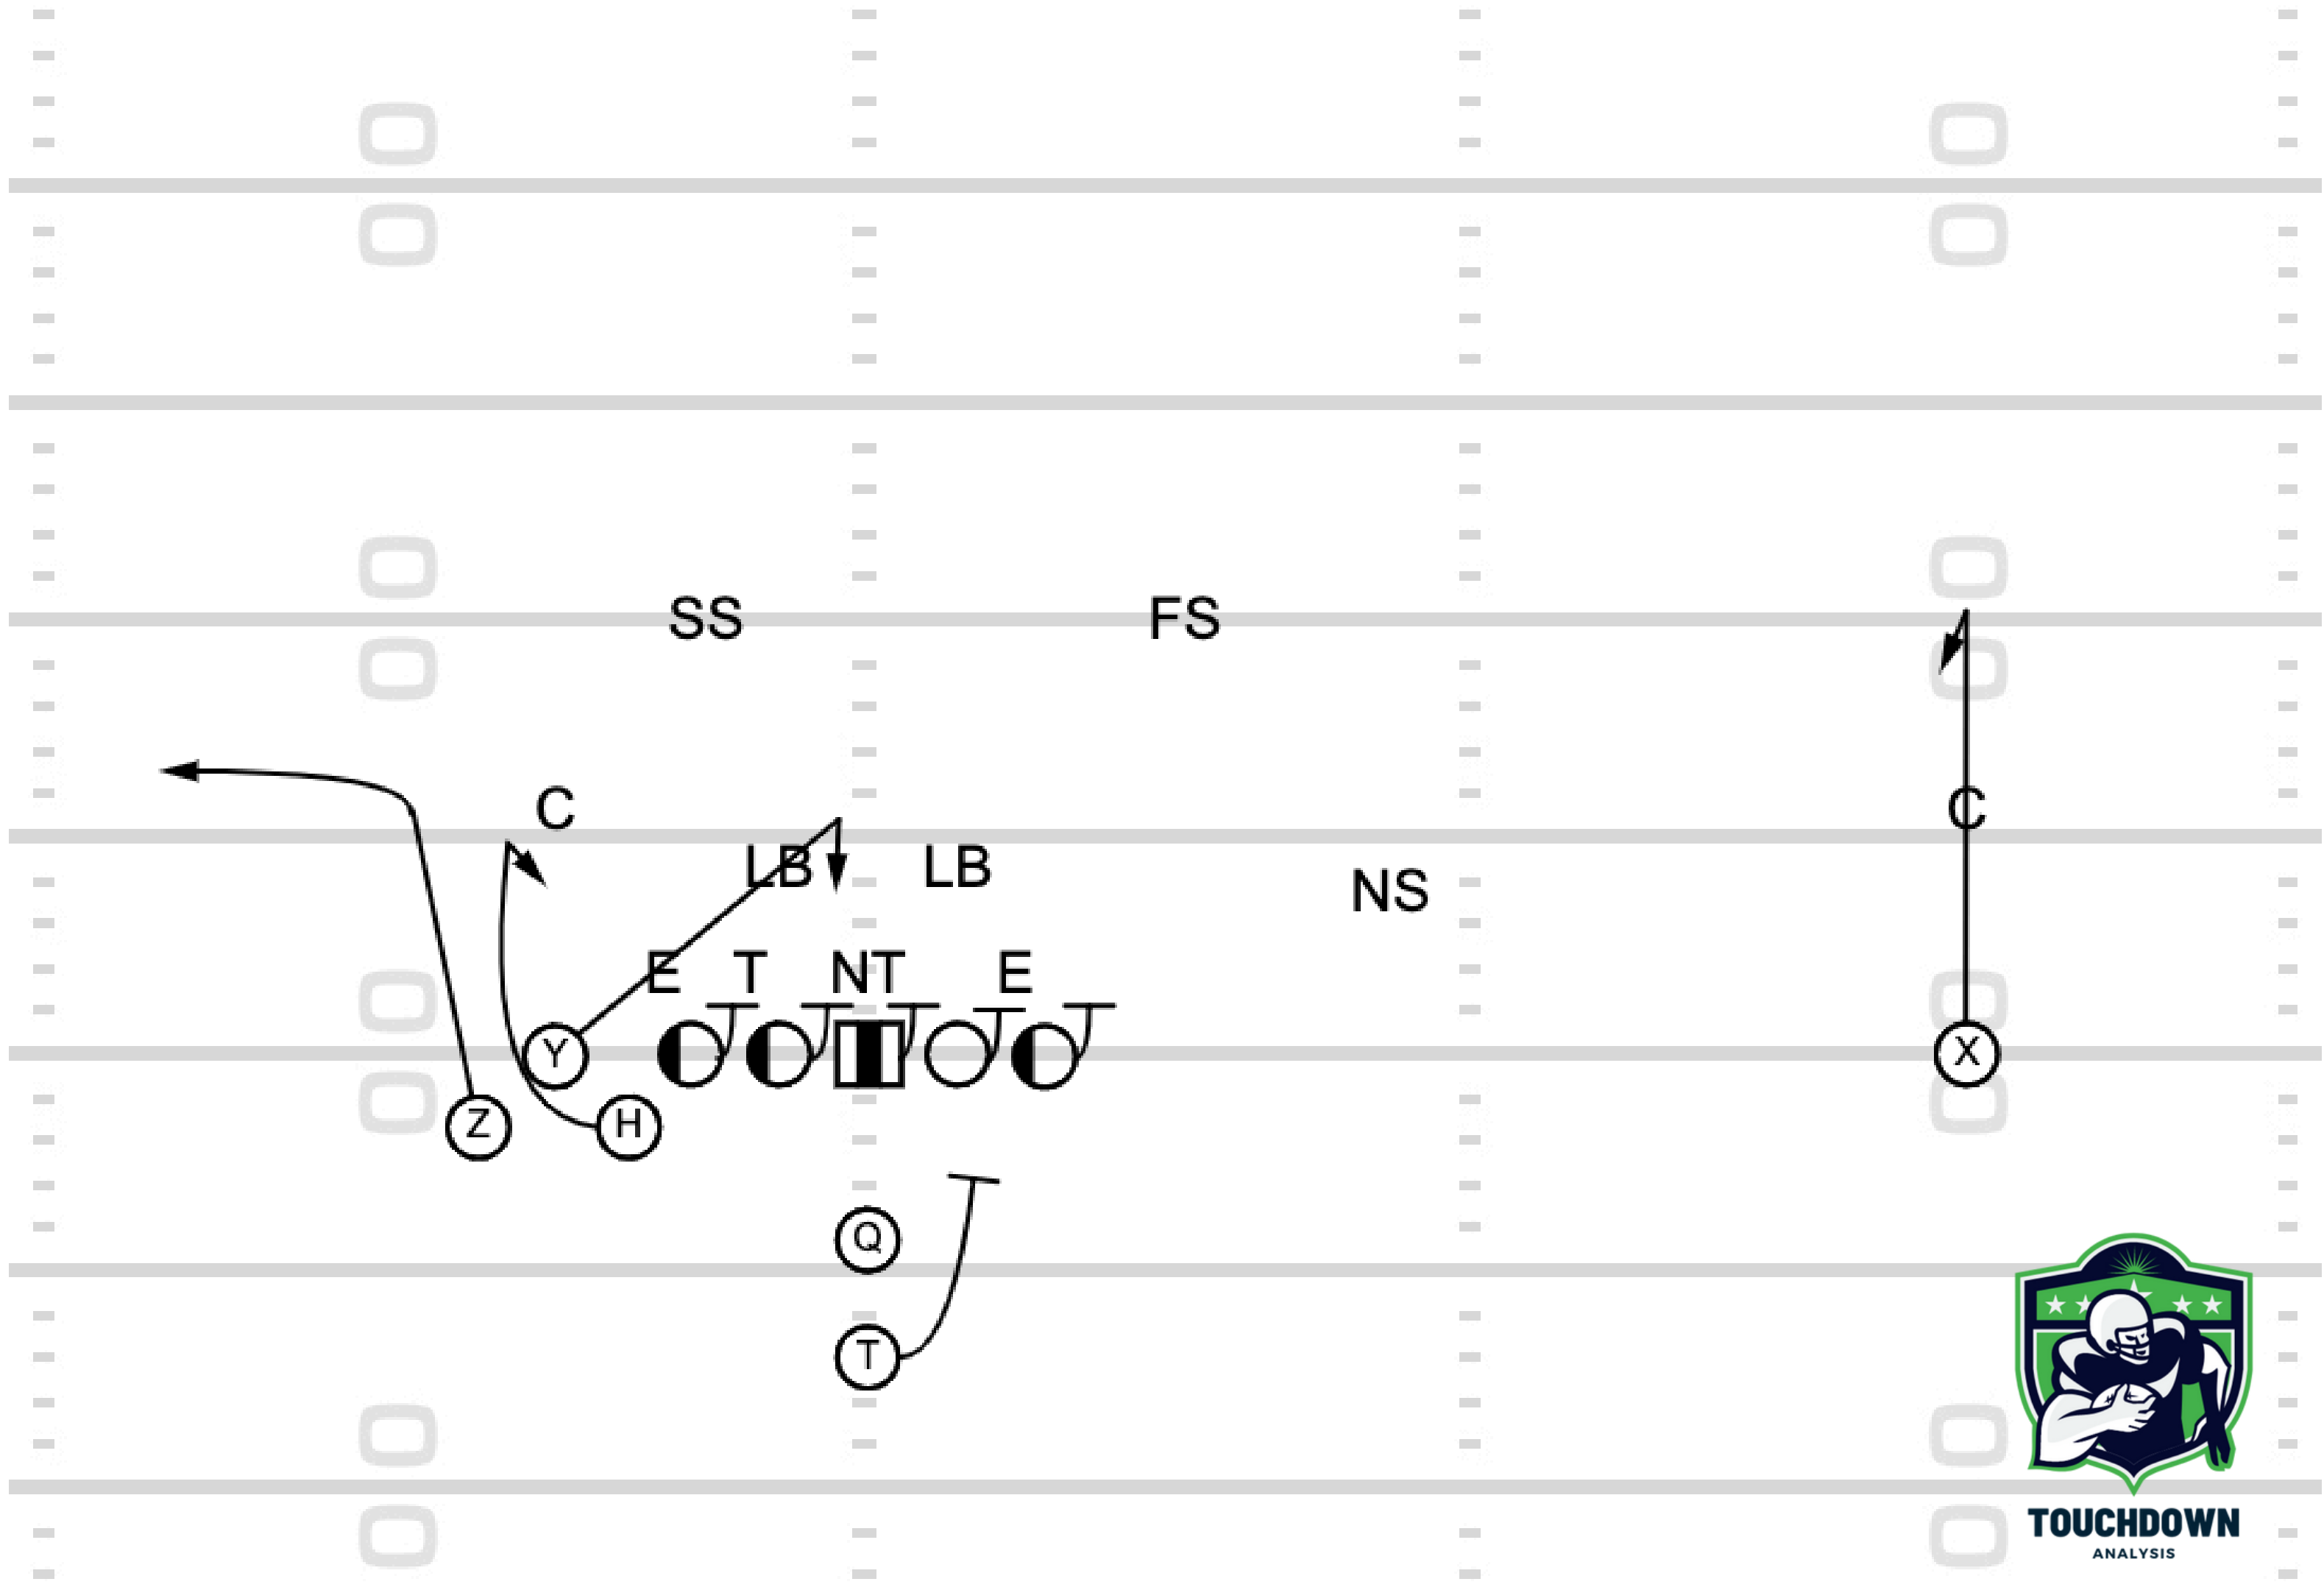

TOUCHDOWN
ANALYSIS