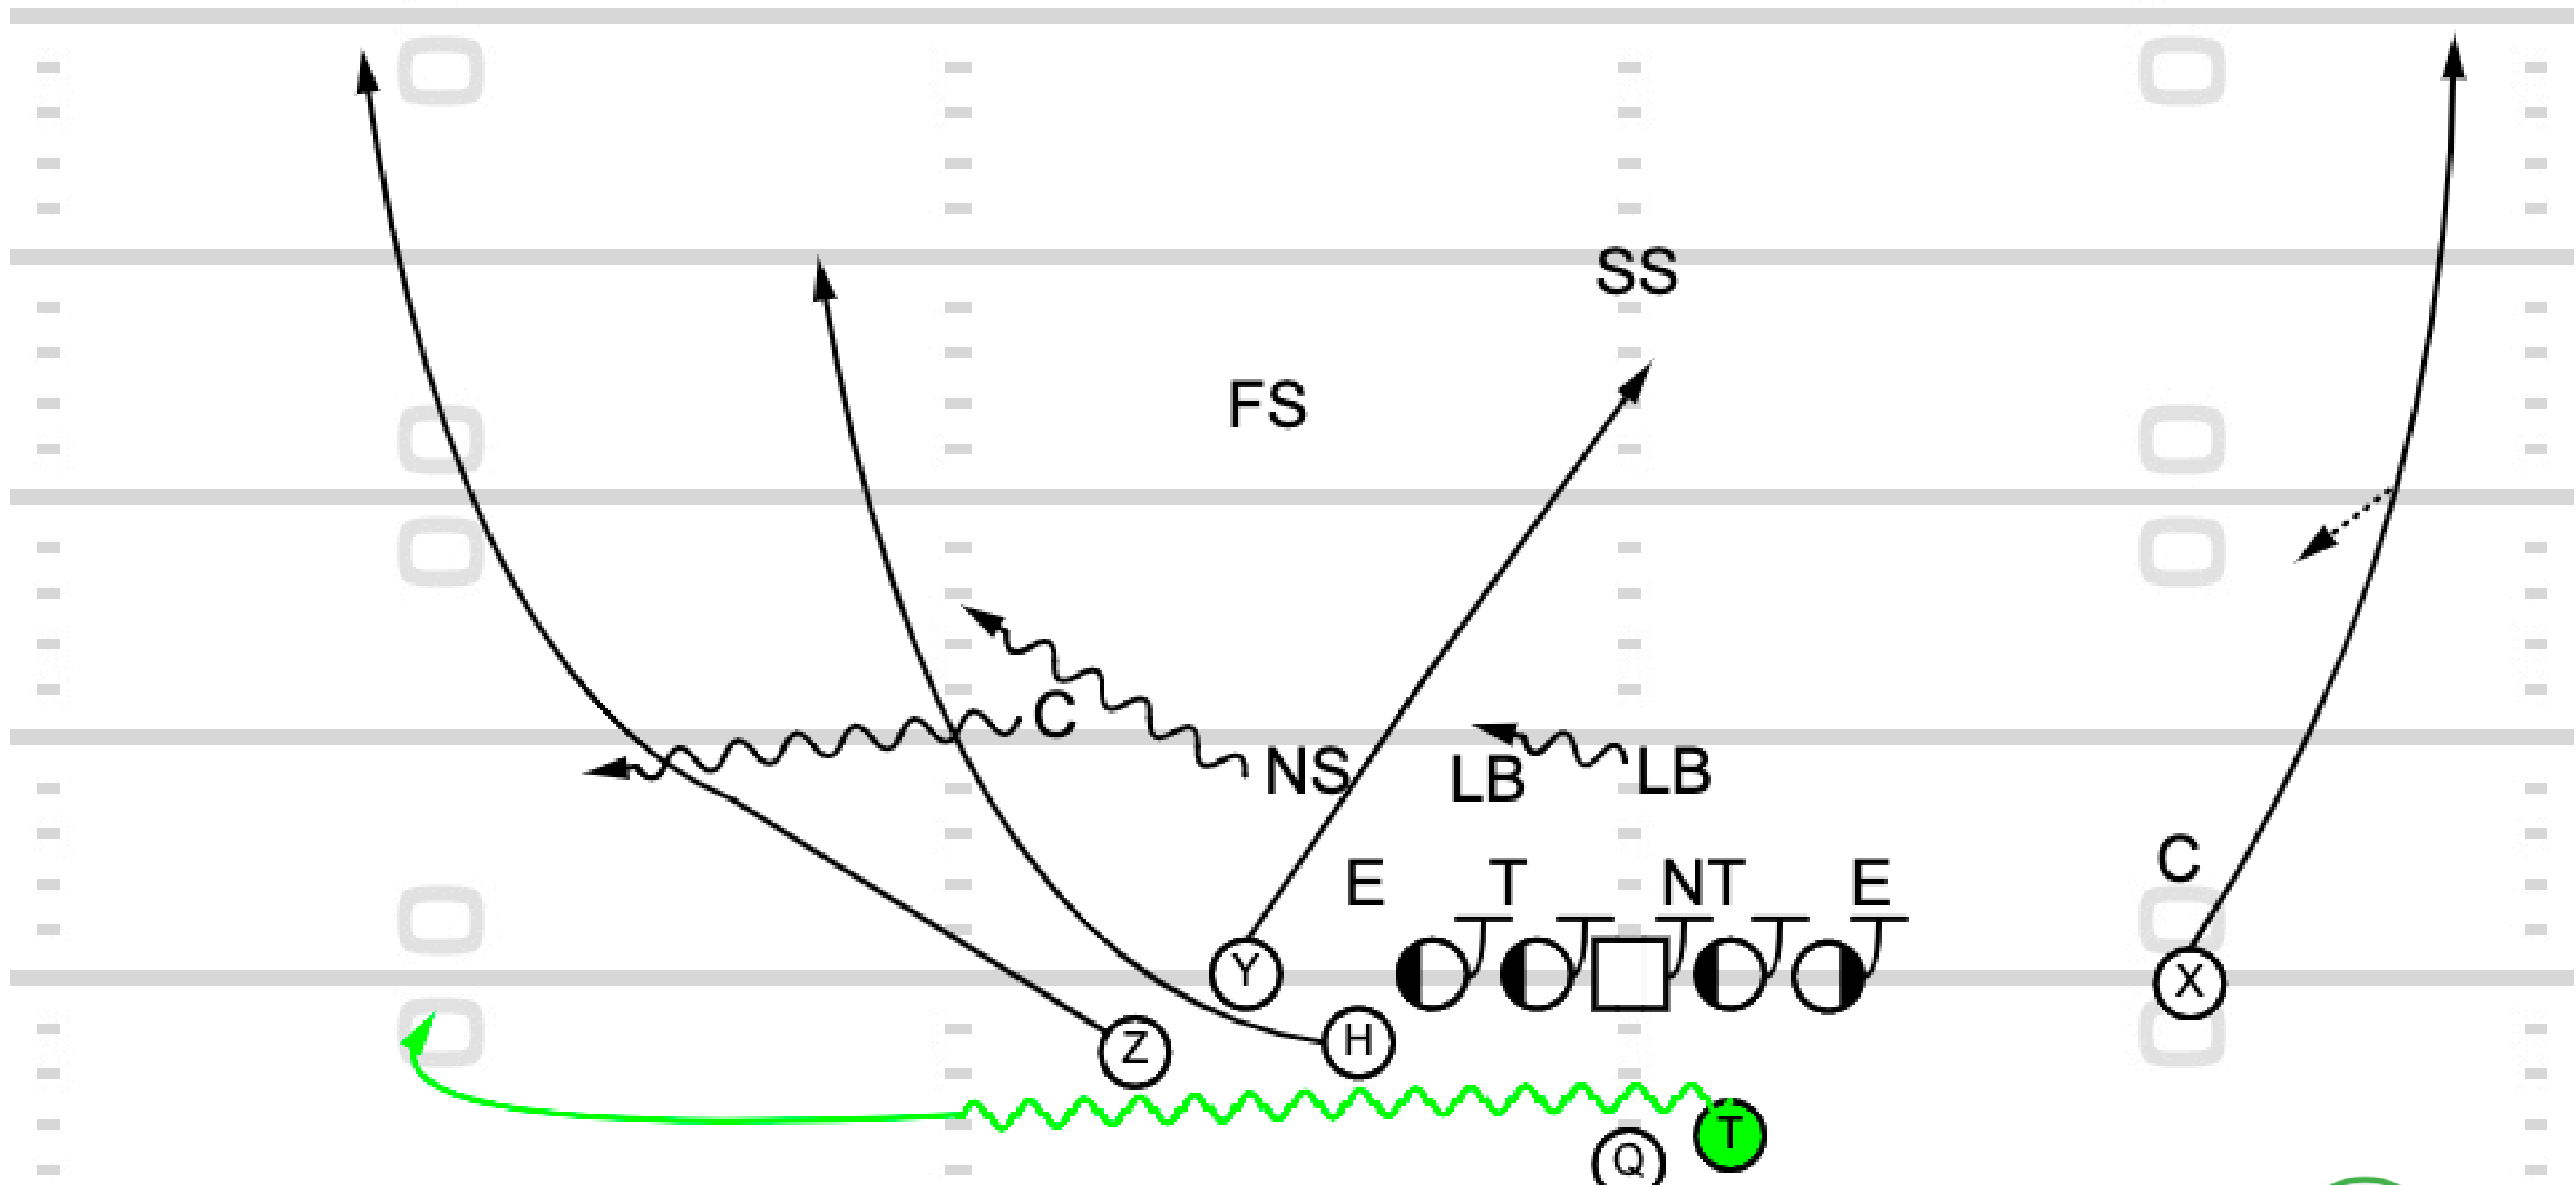

TOUCHDOWN
ANALYSIS