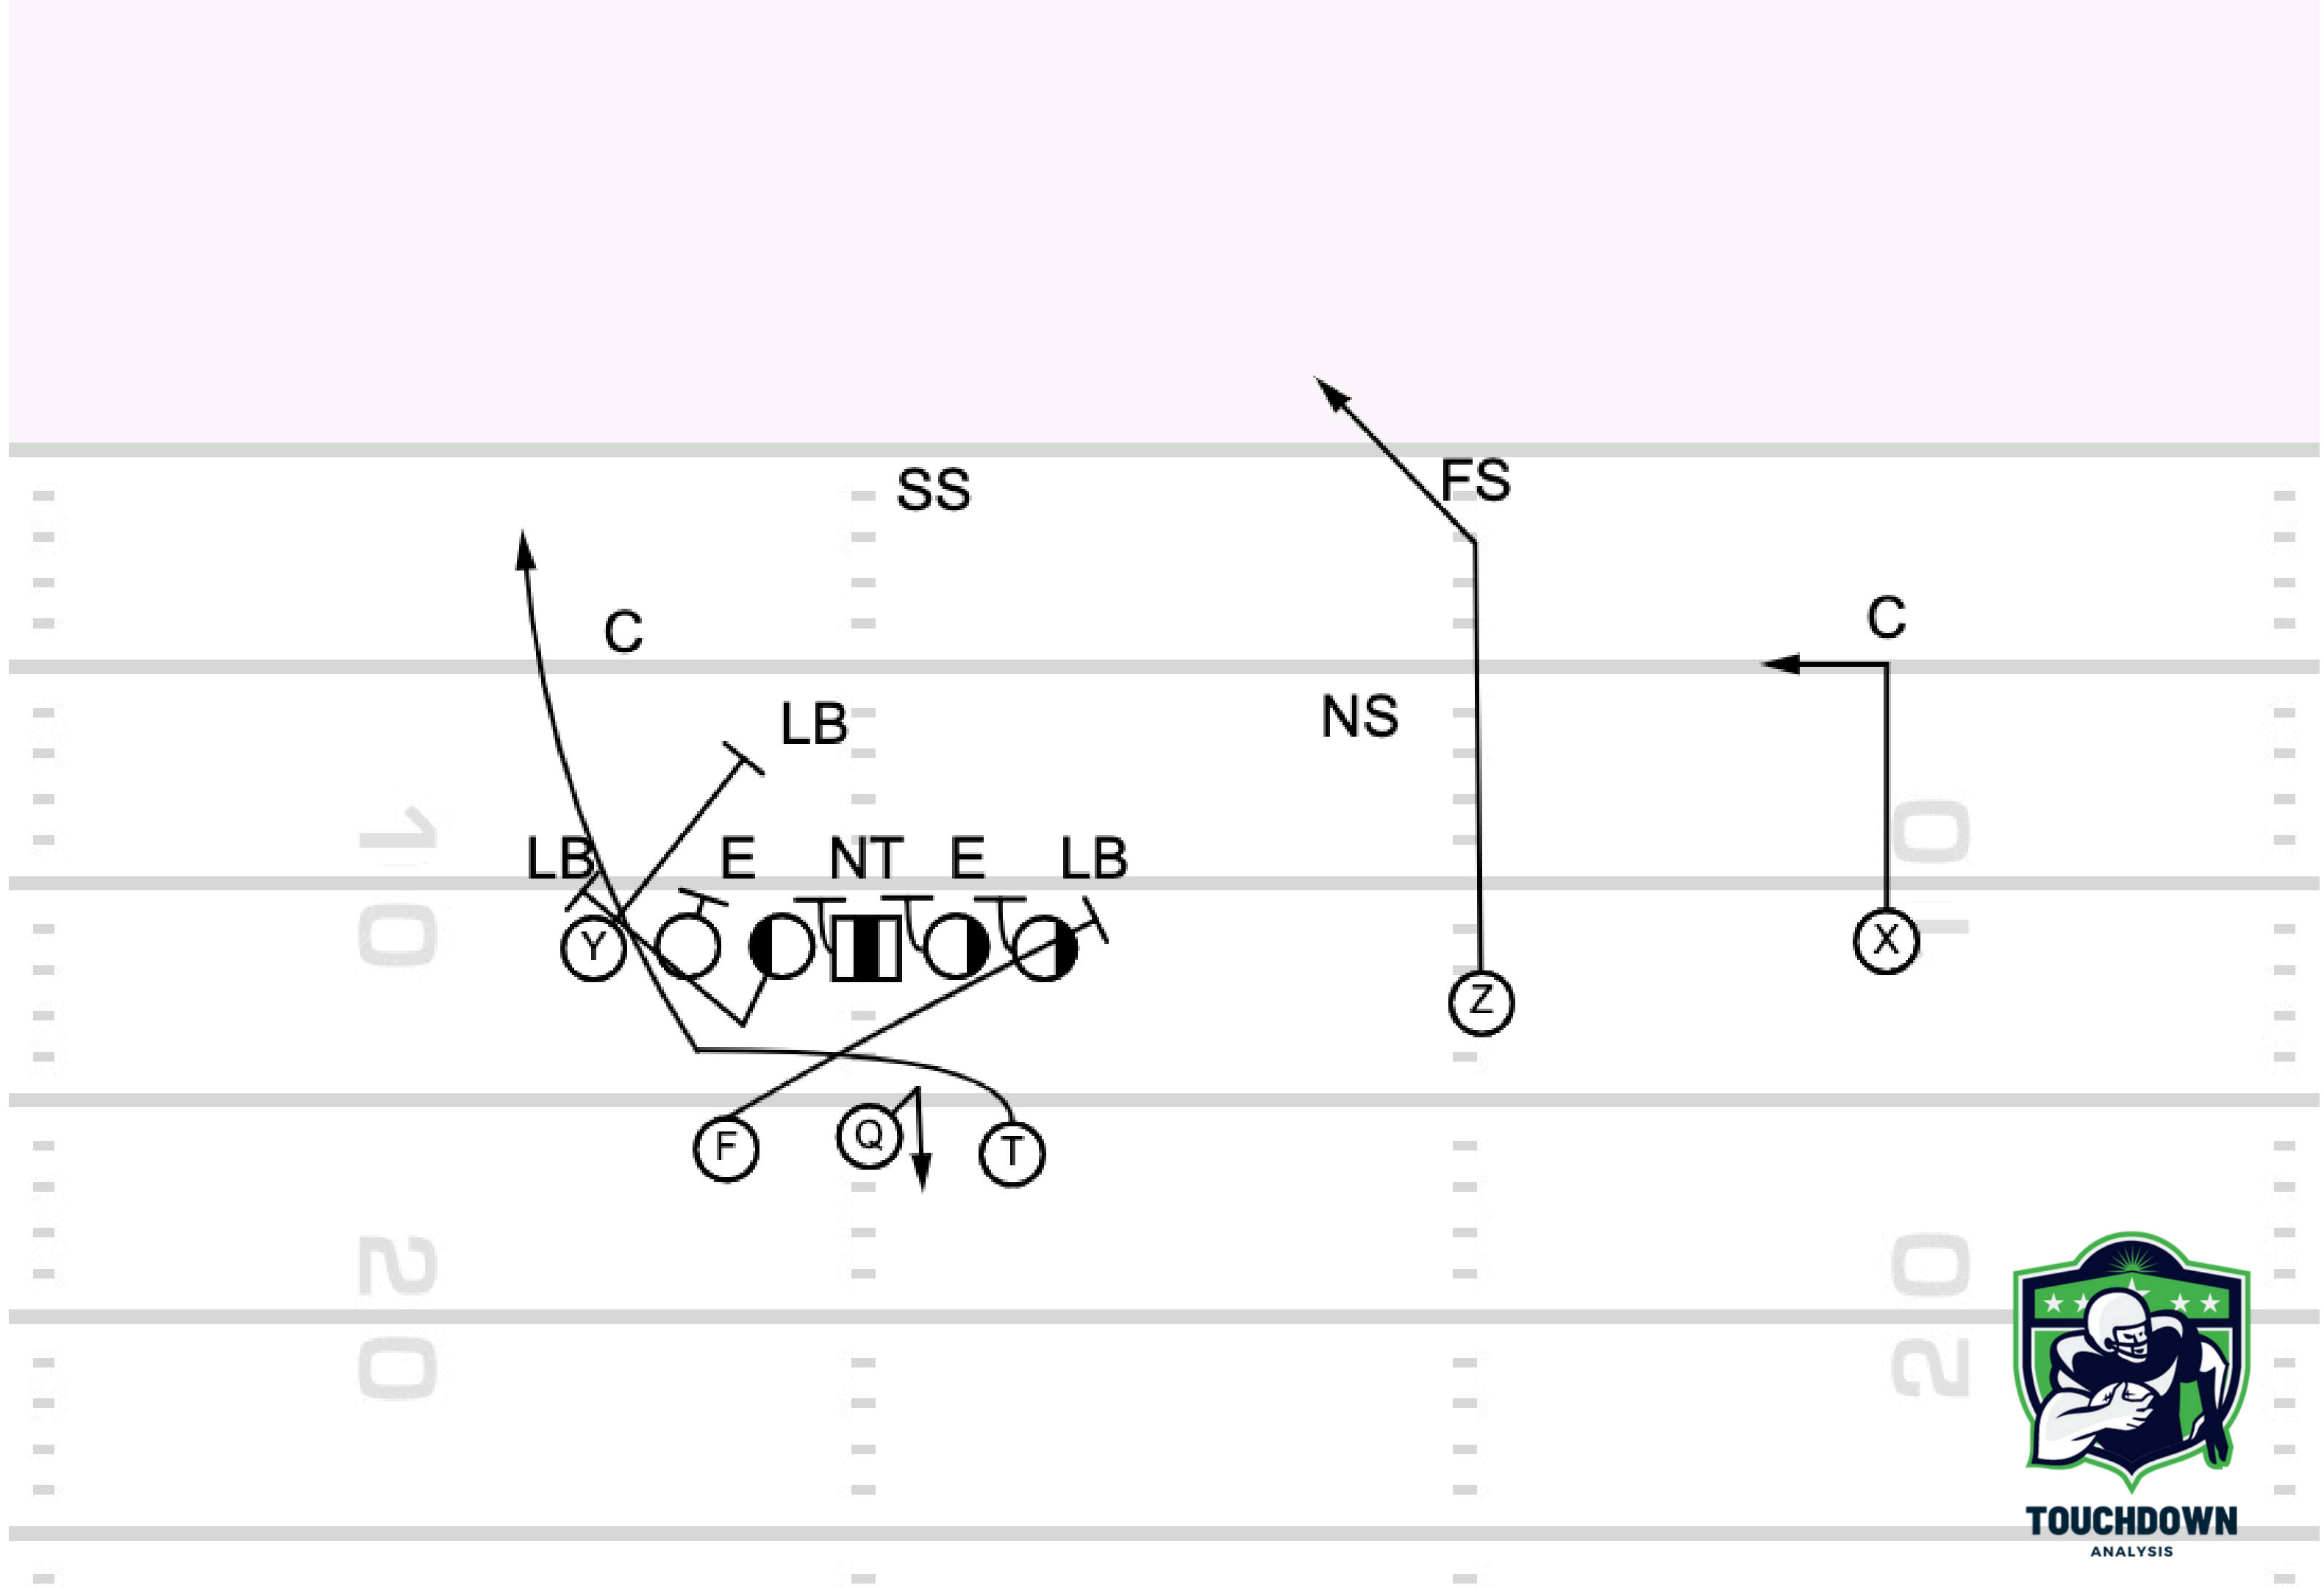

Play 15: Gun Split "Down" Play

TOUCHDOWN
ANALYSIS

Part 2: The Pass Game

Play 1: Fake Mesh Jet Motion

TOUCHDOWN
ANALYSIS

TOUCHDOWN
ANALYSIS

Play 2: FIB Trio Z Orbit PA Deep Cross

TOUCHDOWN
ANALYSIS