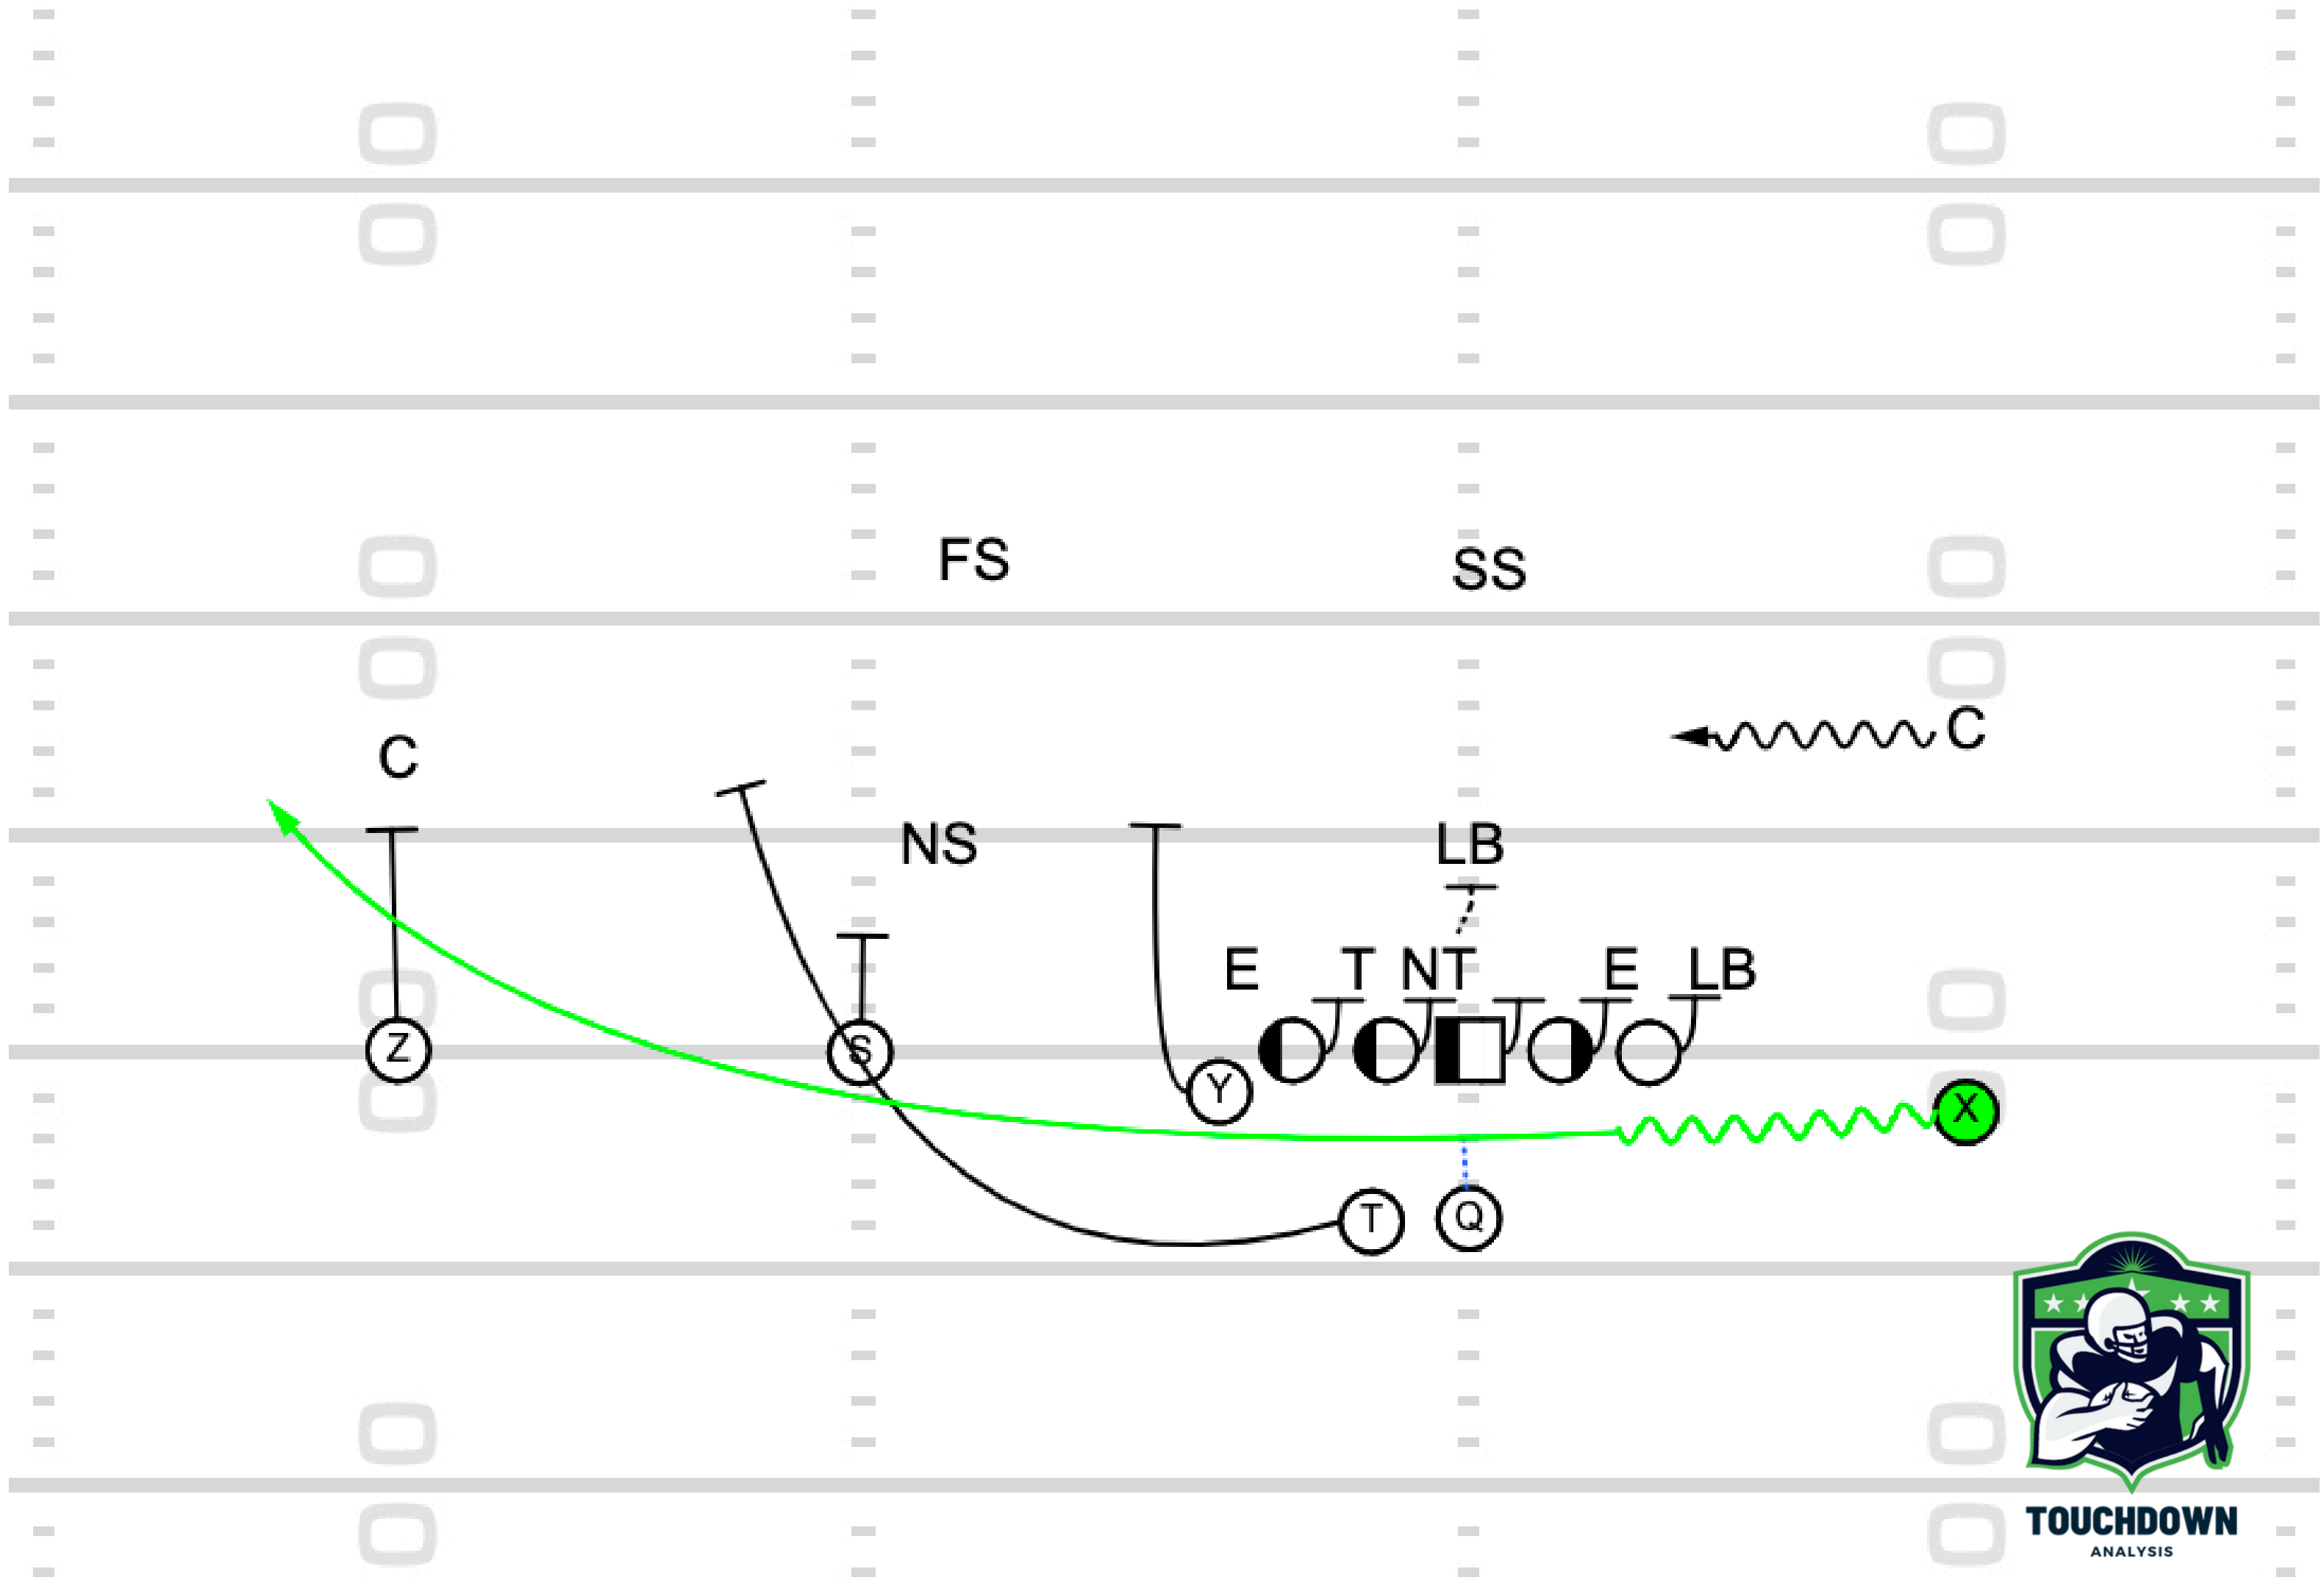

TOUCHDOWN
ANALYSIS