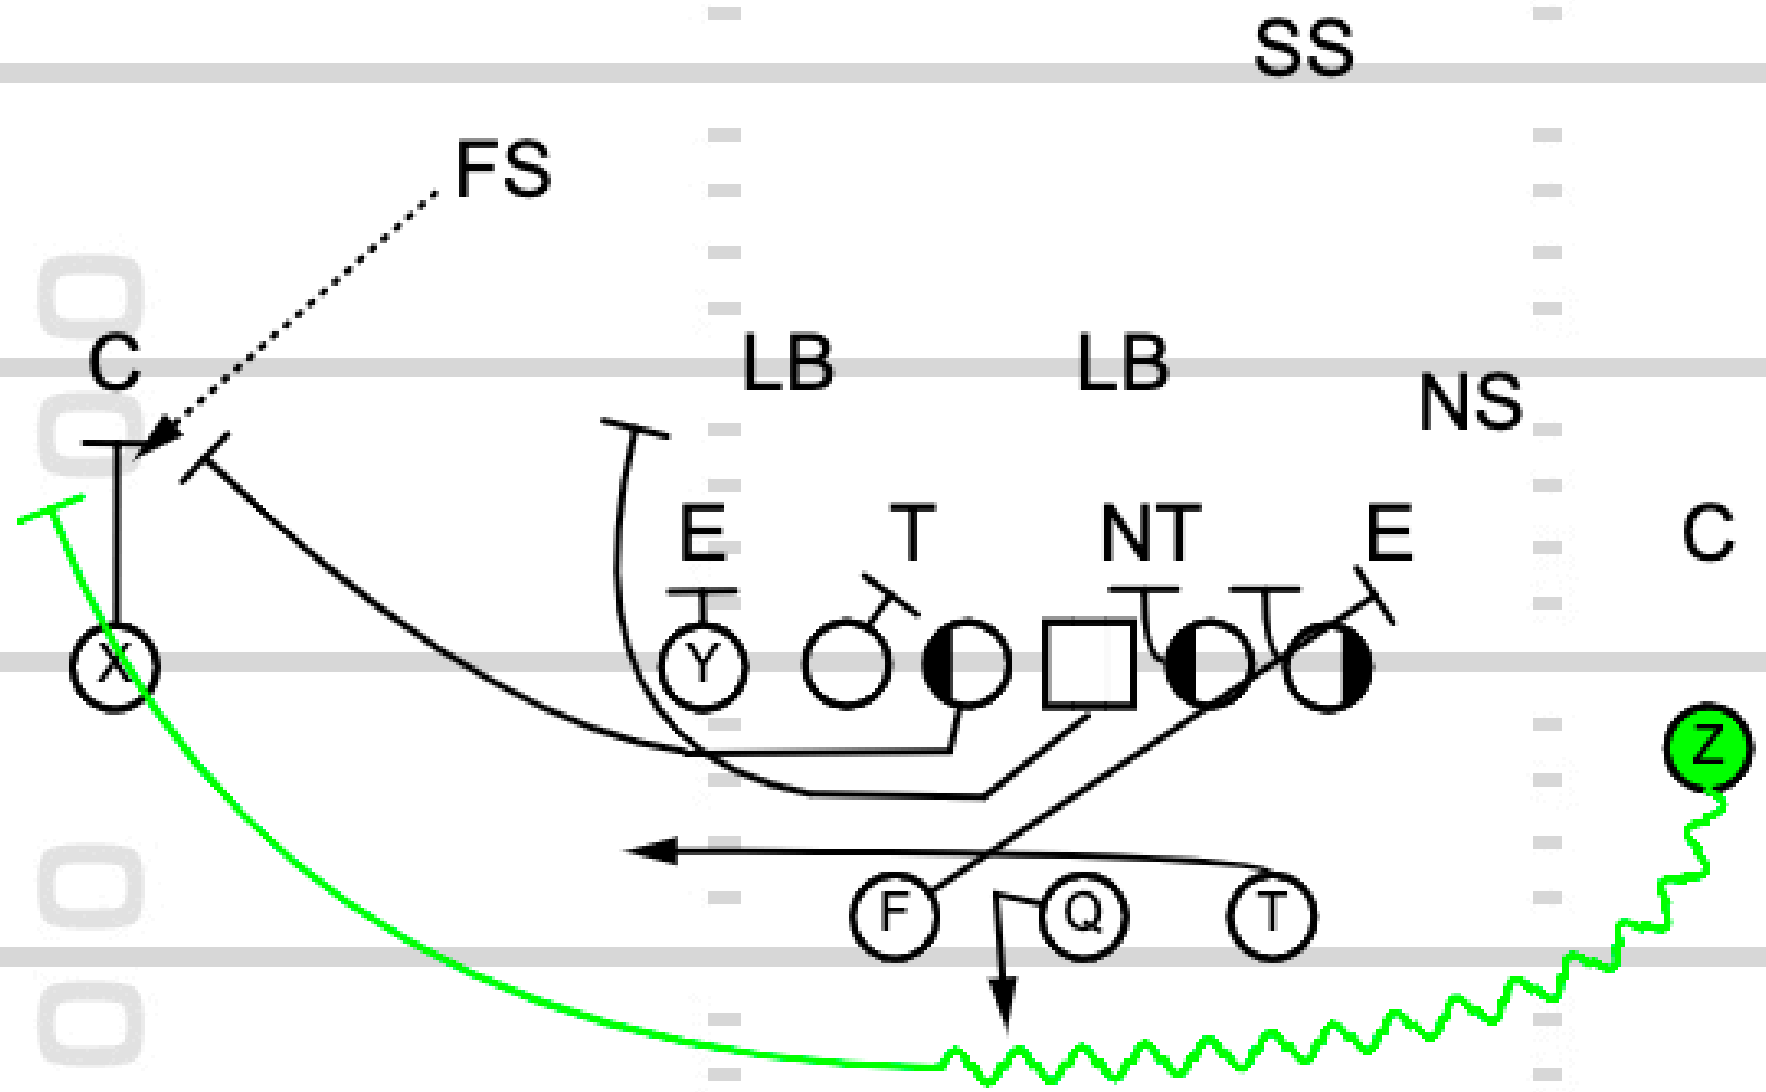

TOUCHDOWN
ANALYSIS