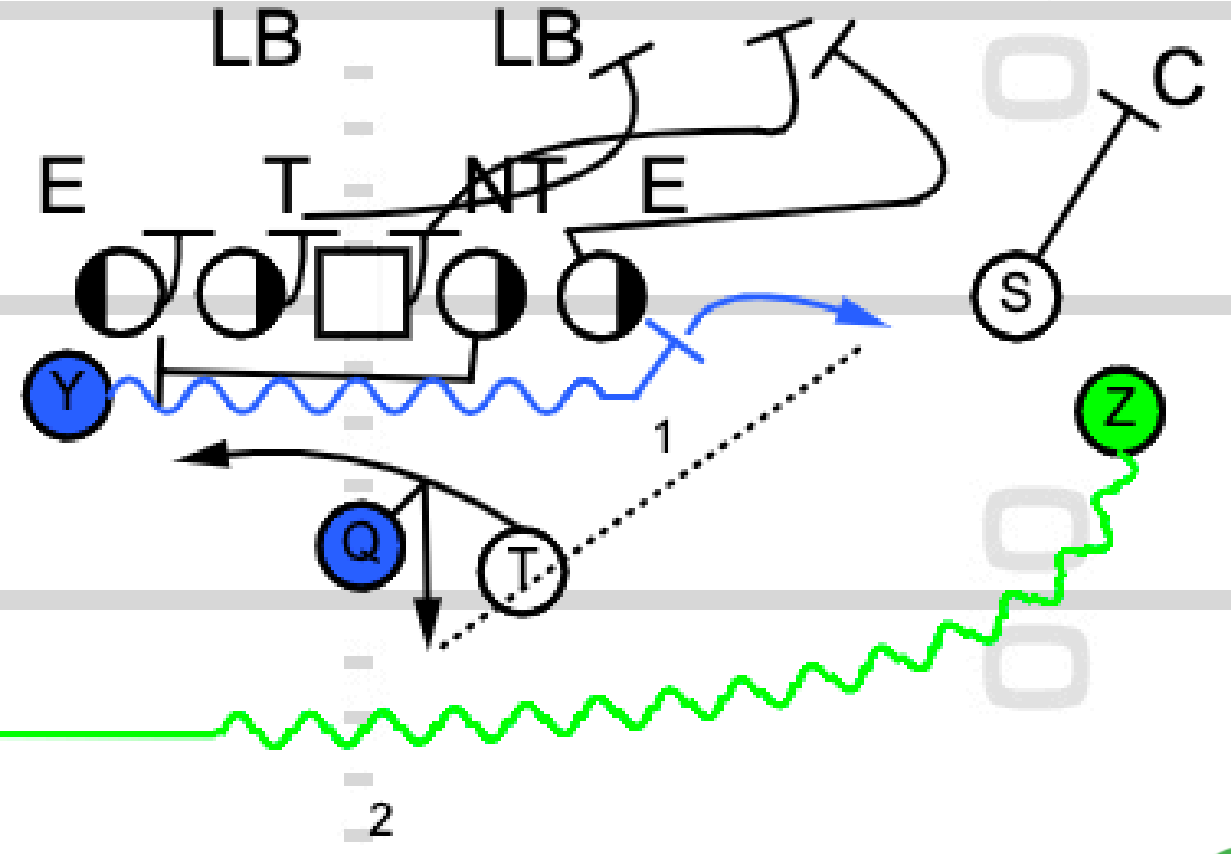

TOUCHDOWN
ANALYSIS

Play 15: PA Jet Sweep Split Zone Y
Delay Screen

TOUCHDOWN
ANALYSIS

TOUCHDOWN
ANALYSIS

Part 3: RPOs & Wrinkles

**Play 1: Wildcat Z Jet QB Keep
Opposite Pin and Pull TG**

TOUCHDOWN
ANALYSIS