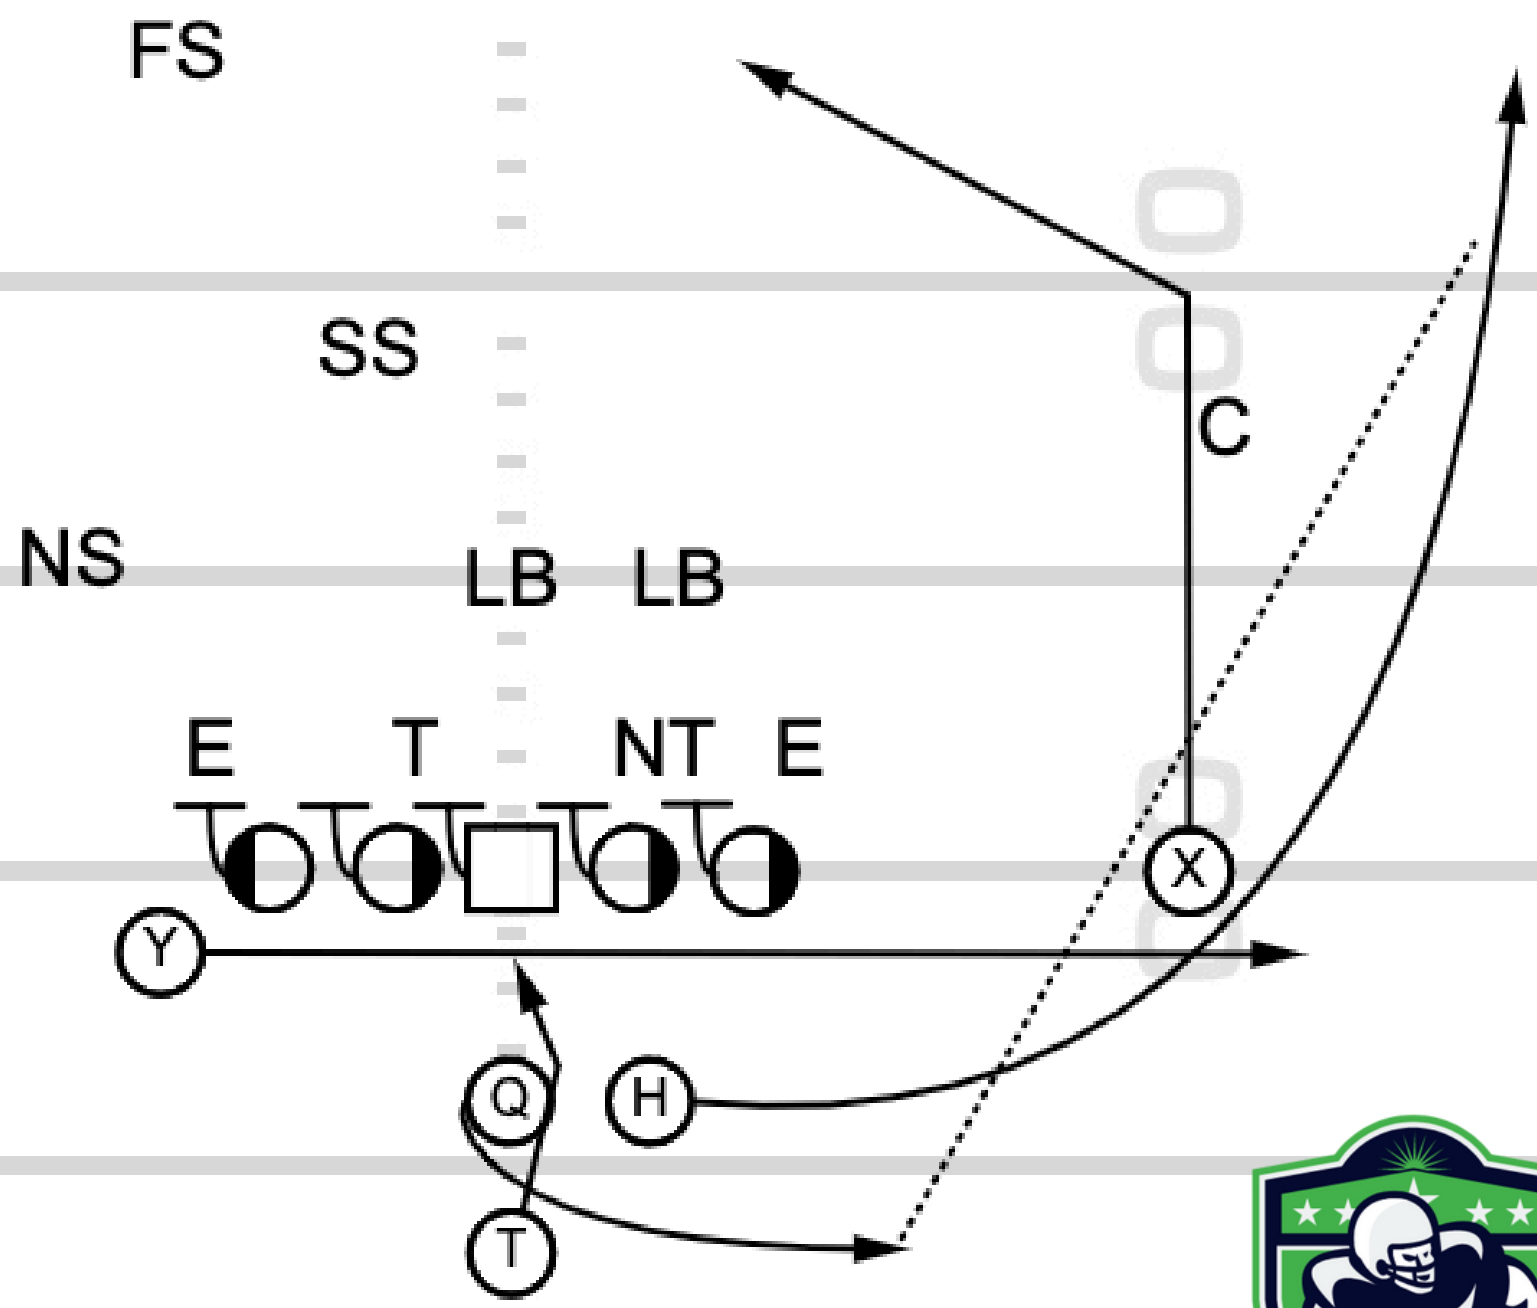

TOUCHDOWN
ANALYSIS