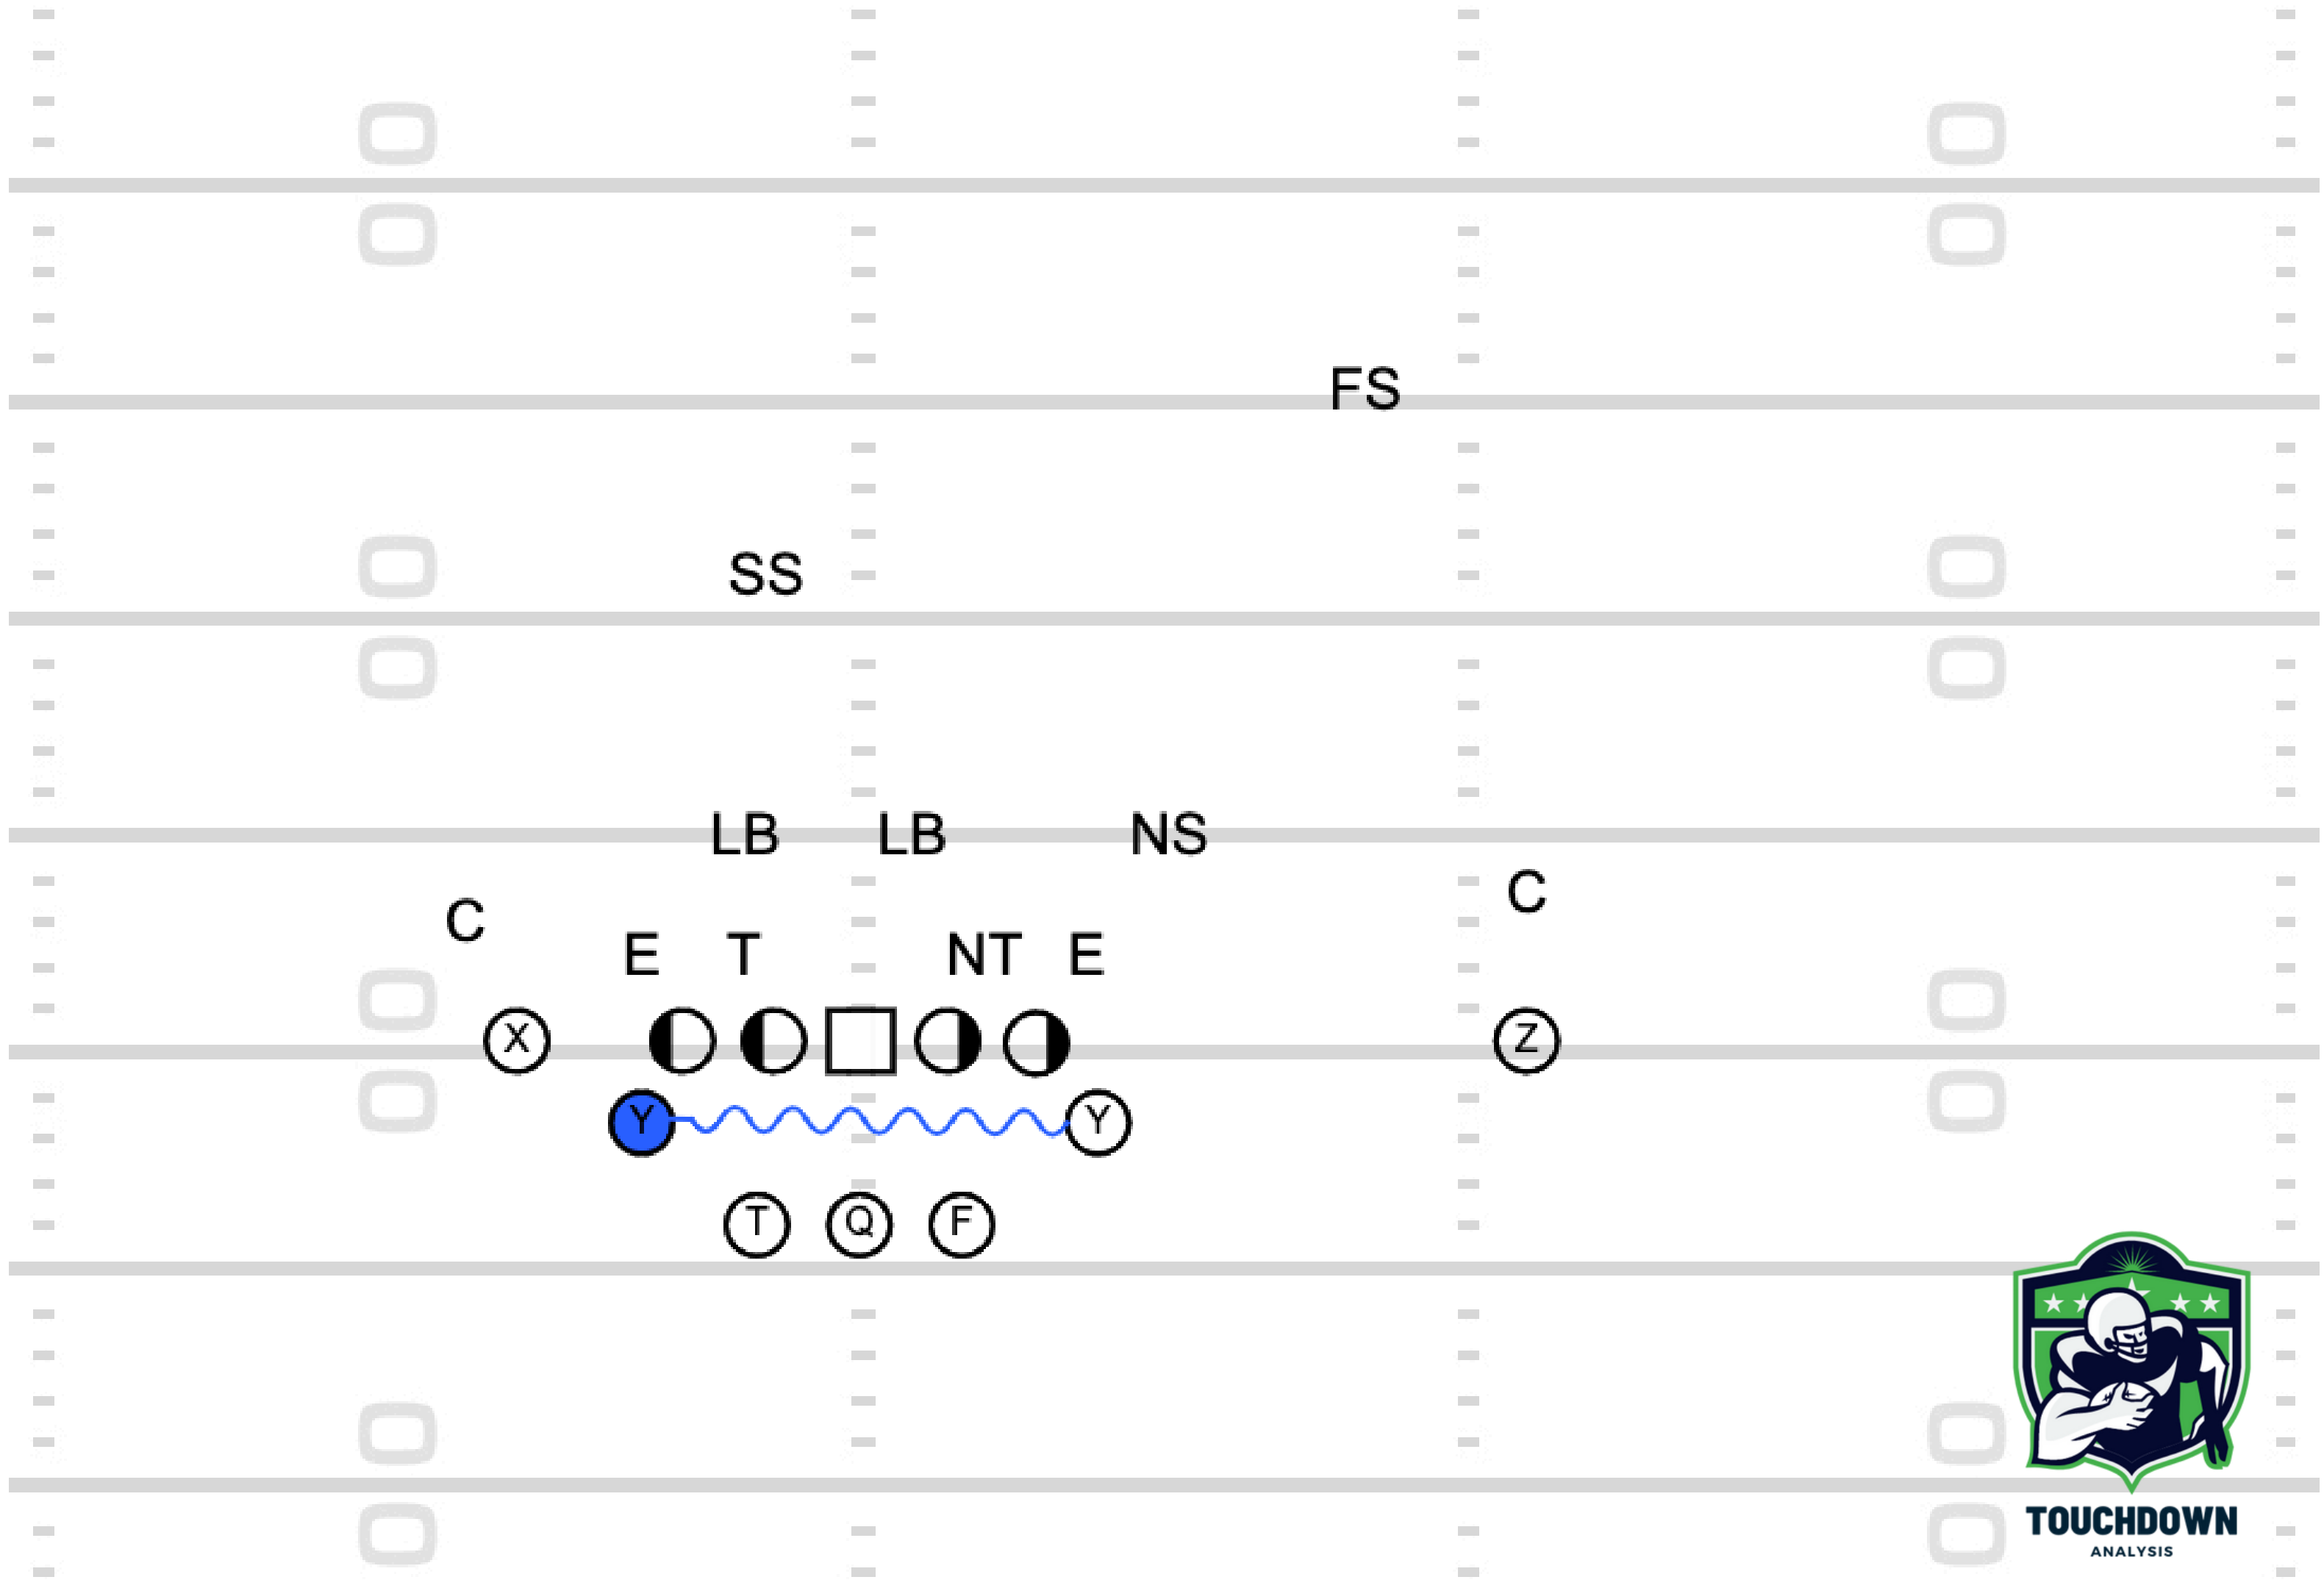

FS

SS

LB

LB

NS

C

E

T

NT

E

C

X

Z

Y

Y

T

Q

F

TOUCHDOWN
ANALYSIS