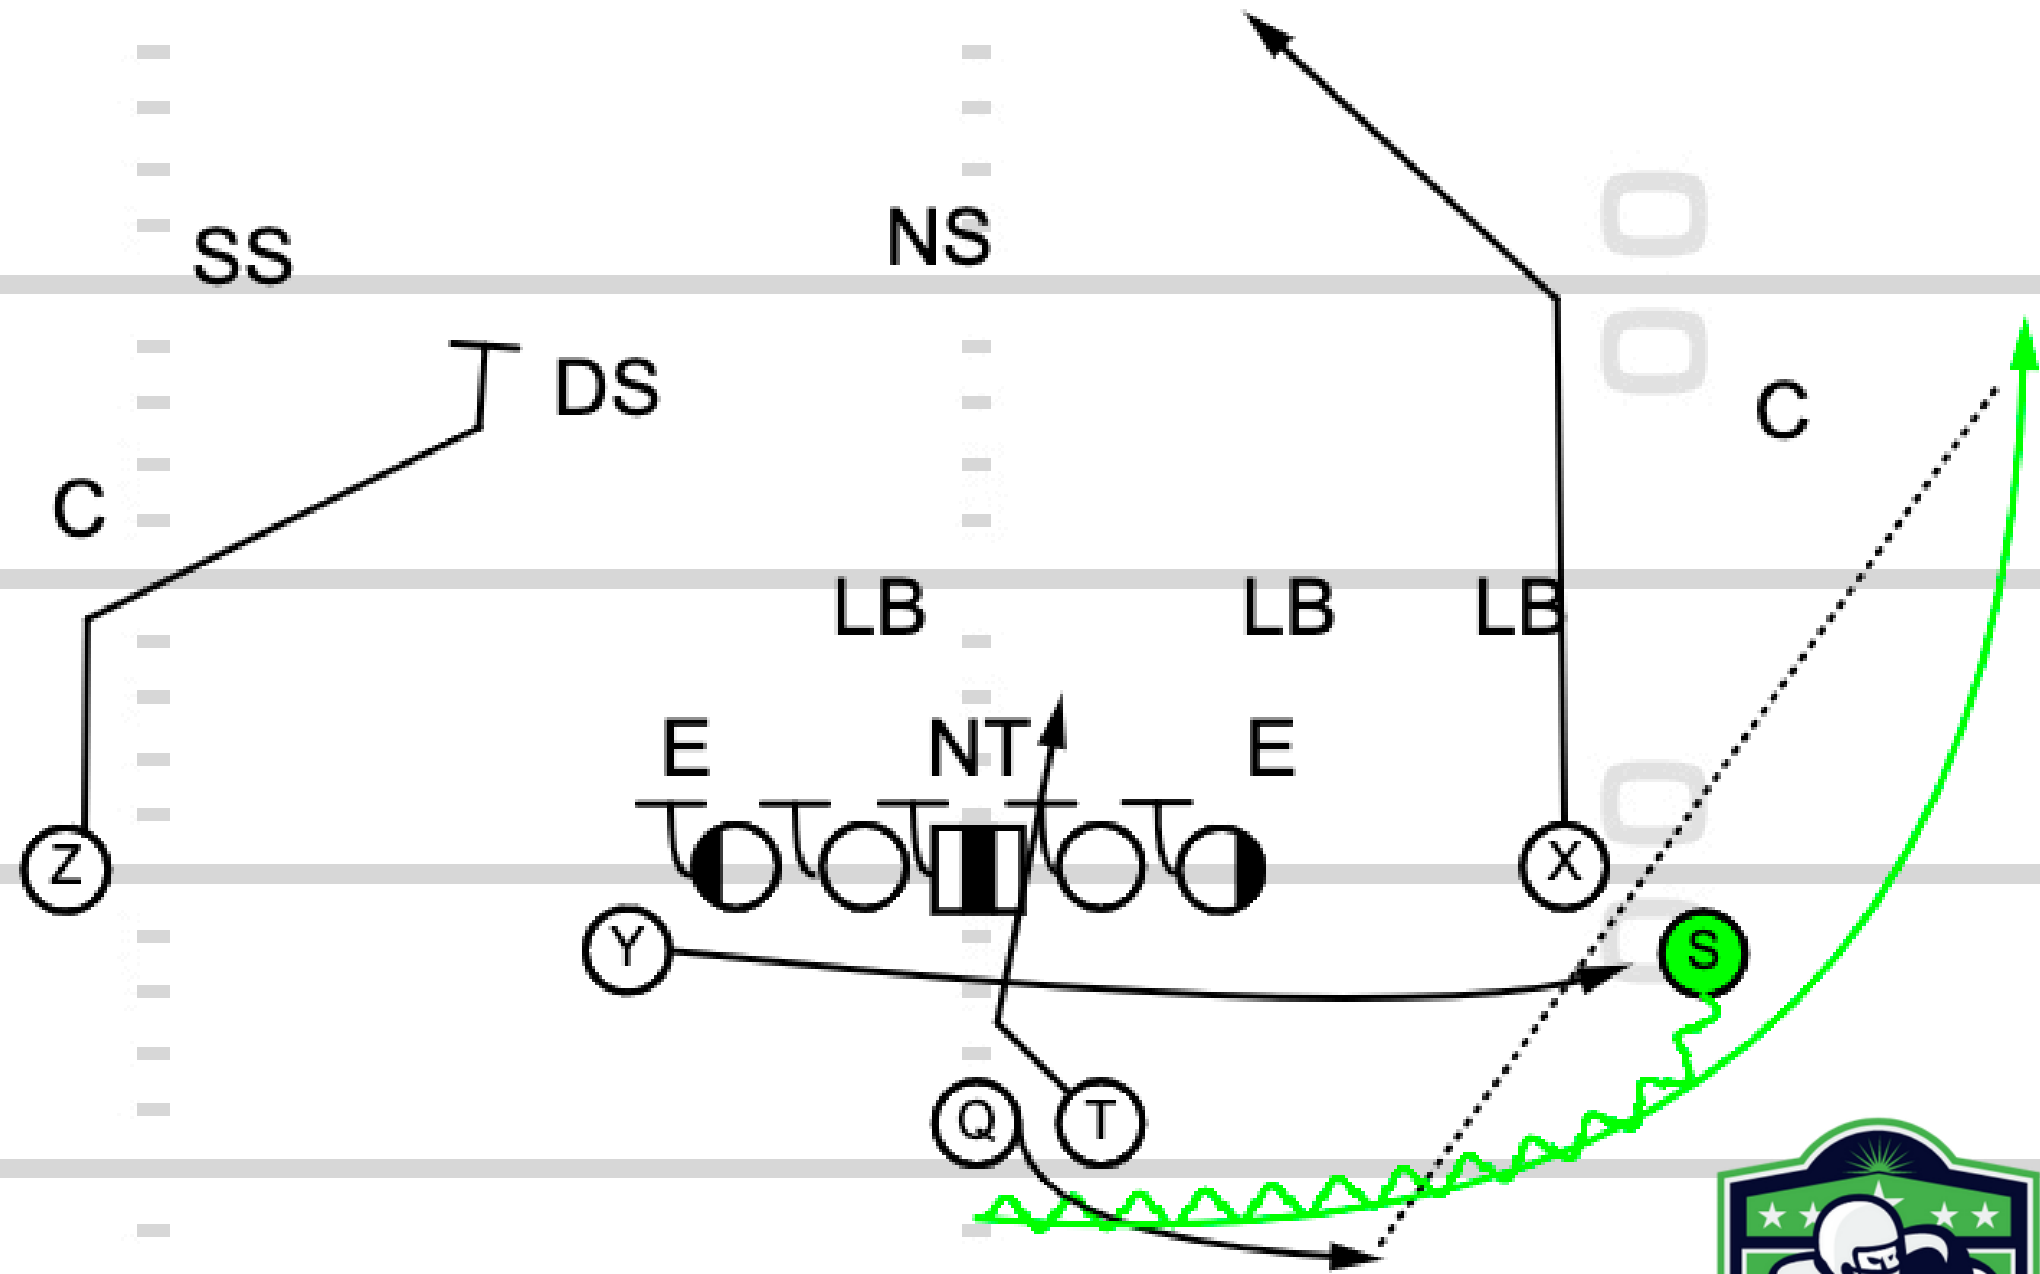

Play 15: Gun Split "Down" Play

TOUCHDOWN
ANALYSIS

Part 2: The Pass Game

Play 1: Fake Mesh Jet Motion

TOUCHDOWN
ANALYSIS

TOUCHDOWN
ANALYSIS

Play 2: FIB Trio Z Orbit PA Deep Cross

TOUCHDOWN
ANALYSIS

TOUCHDOWN
ANALYSIS

Play 3: PA Dbl Deep Cross

TOUCHDOWN
ANALYSIS

TOUCHDOWN
ANALYSIS

Play 4: Duo Boomerang Motion Boot Twirl

TOUCHDOWN
ANALYSIS

TOUCHDOWN
ANALYSIS

Play 5: RB Shift to Pistol Boot Twirl