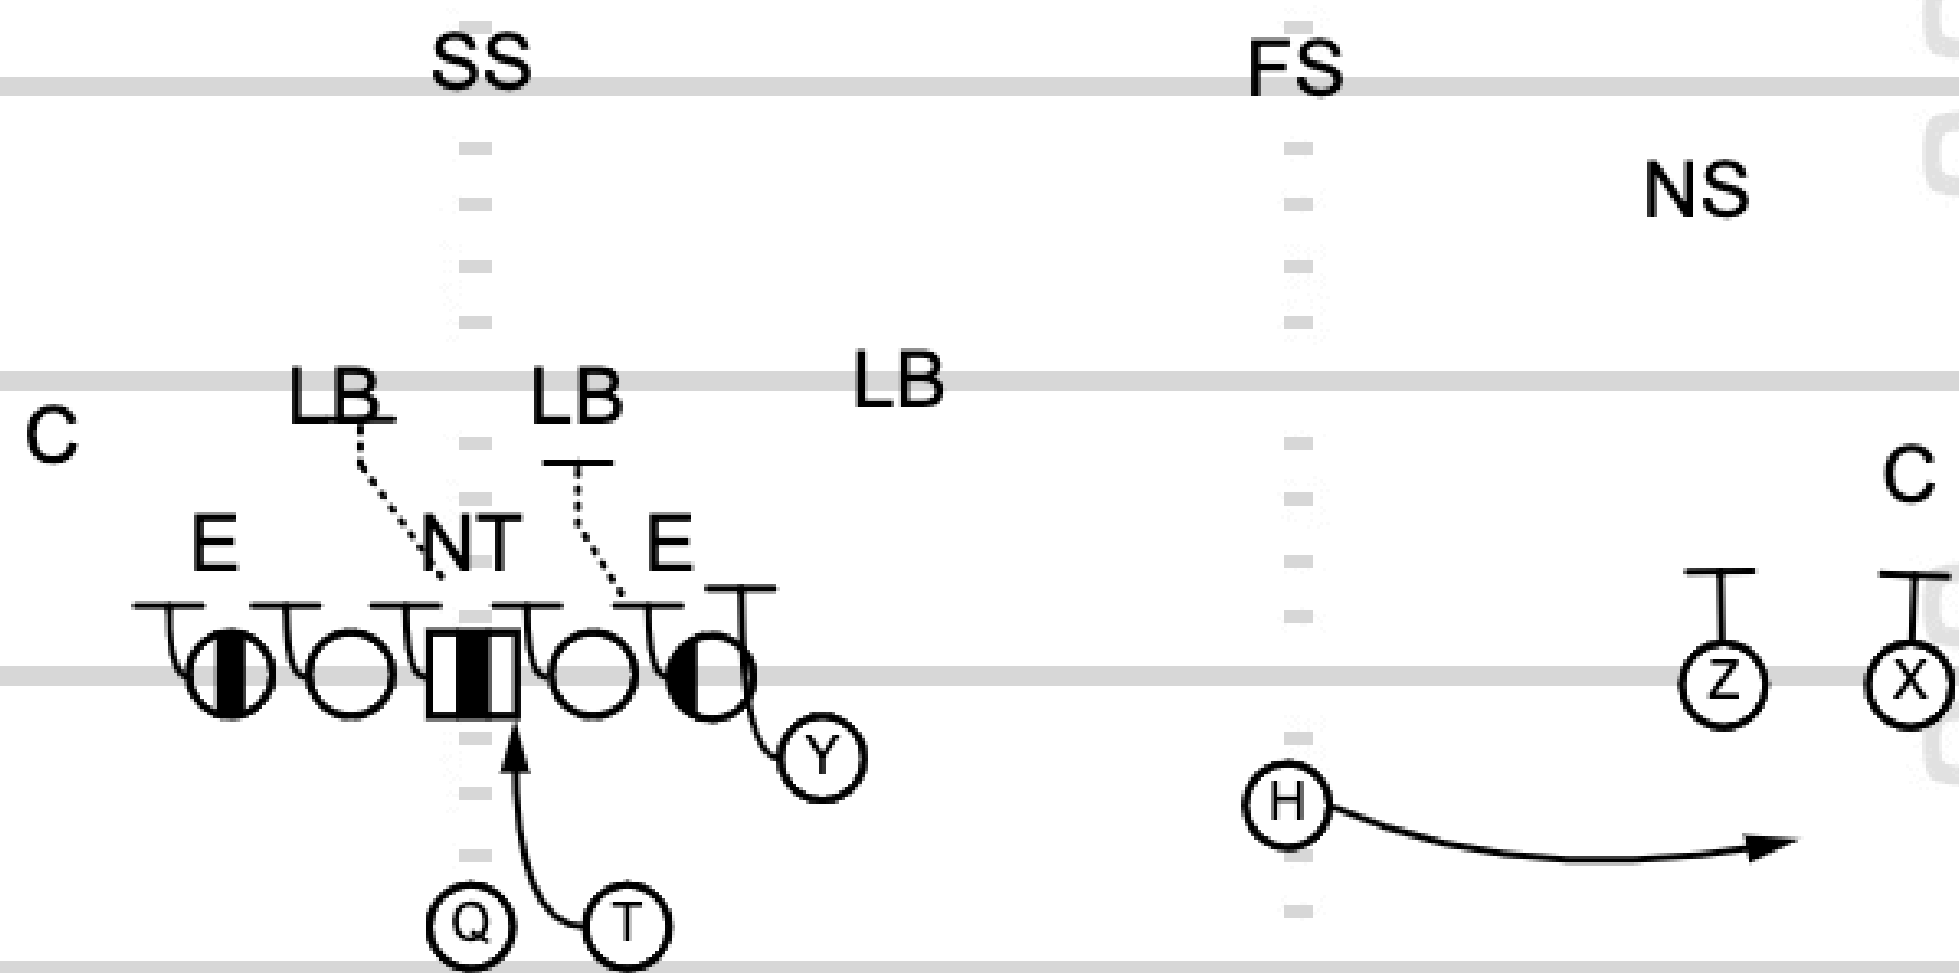

TOUCHDOWN
ANALYSIS