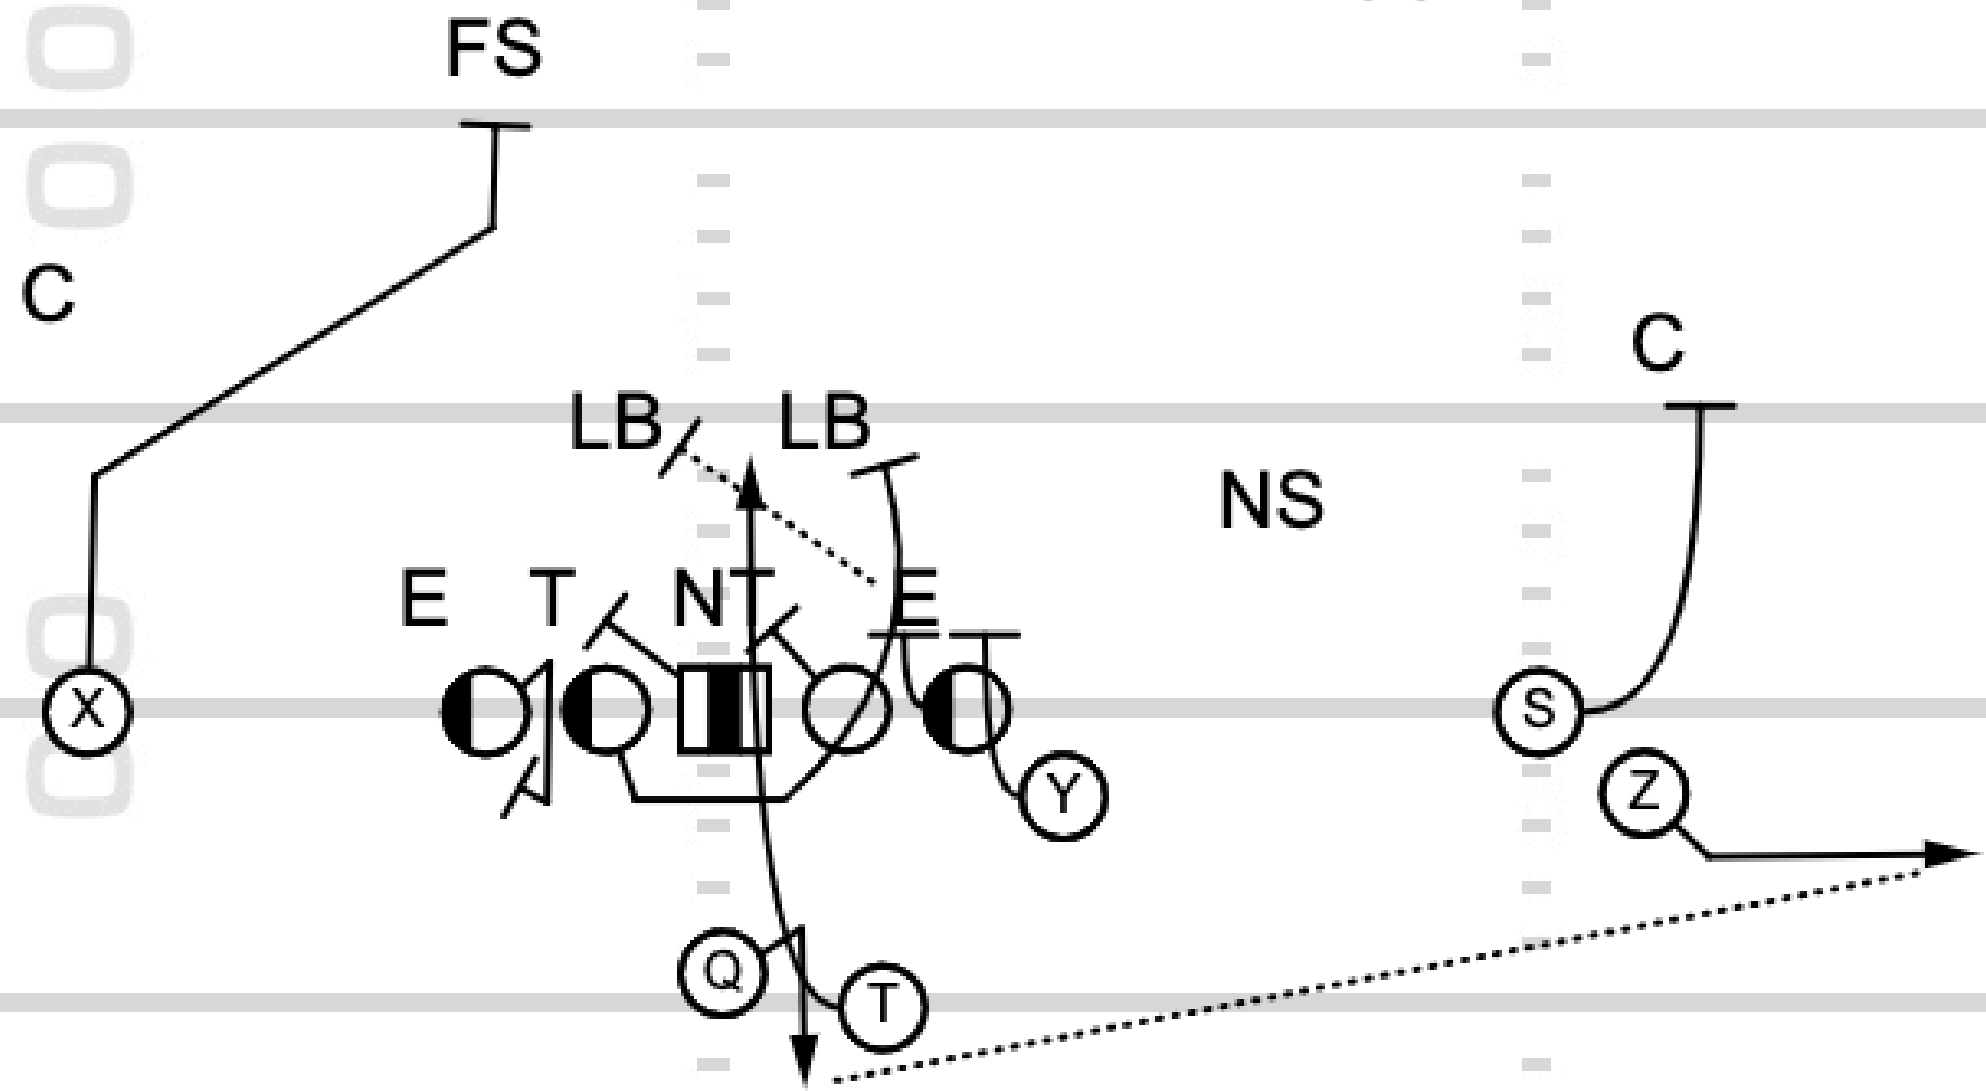

TOUCHDOWN

ANALYSIS

TOUCHDOWN
ANALYSIS

Play 7: Iso RPO

TOUCHDOWN
ANALYSIS

Play 8: Trey Wrap Qk Flat RPO

Play 9: Dbl Z Orbit GC Flare Screen

Play 10: Bunch Over Pin and Pull
Wk GG RPO