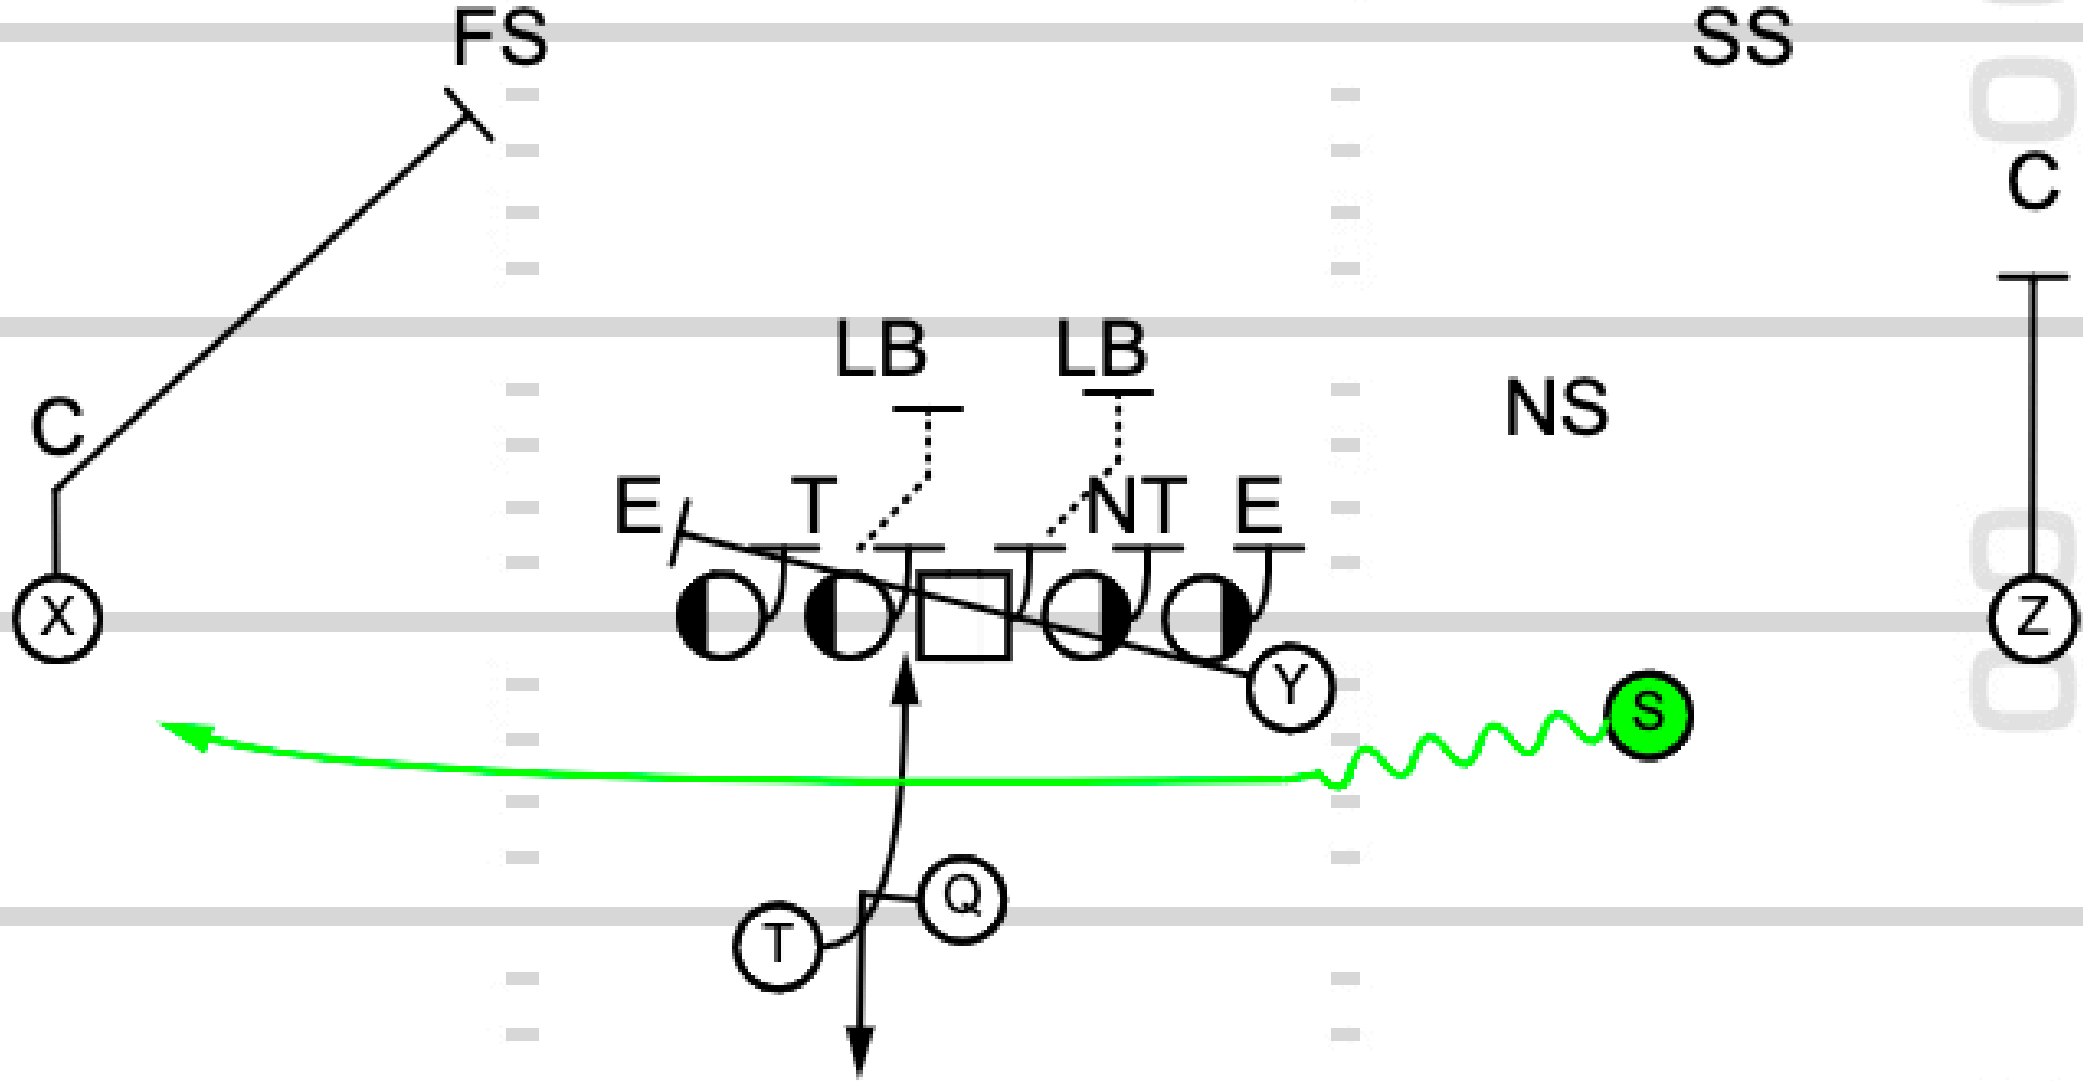

The Texas Longhorns Playbook

TOUCHDOWN
ANALYSIS

Part 1: The Run Game

Play 1: Y Motion in to Split Zone

TOUCHDOWN
ANALYSIS

FS

C

TOUCHDOWN
ANALYSIS

Play 2: Y Escort to Split Zone

TOUCHDOWN
ANALYSIS

TOUCHDOWN
ANALYSIS

Play 3: Split Zone Fake Jet

TOUCHDOWN

ANALYSIS

TOUCHDOWN
ANALYSIS

Play 4: Pistol Bunch Over Wide Zone Wham

TOUCHDOWN
ANALYSIS

TOUCHDOWN
ANALYSIS

Play 5: Wide Zone Wham Fake Jet

TOUCHDOWN
ANALYSIS

Play 6: Fake Jet Lead Zone

TOUCHDOWN
ANALYSIS

10

10