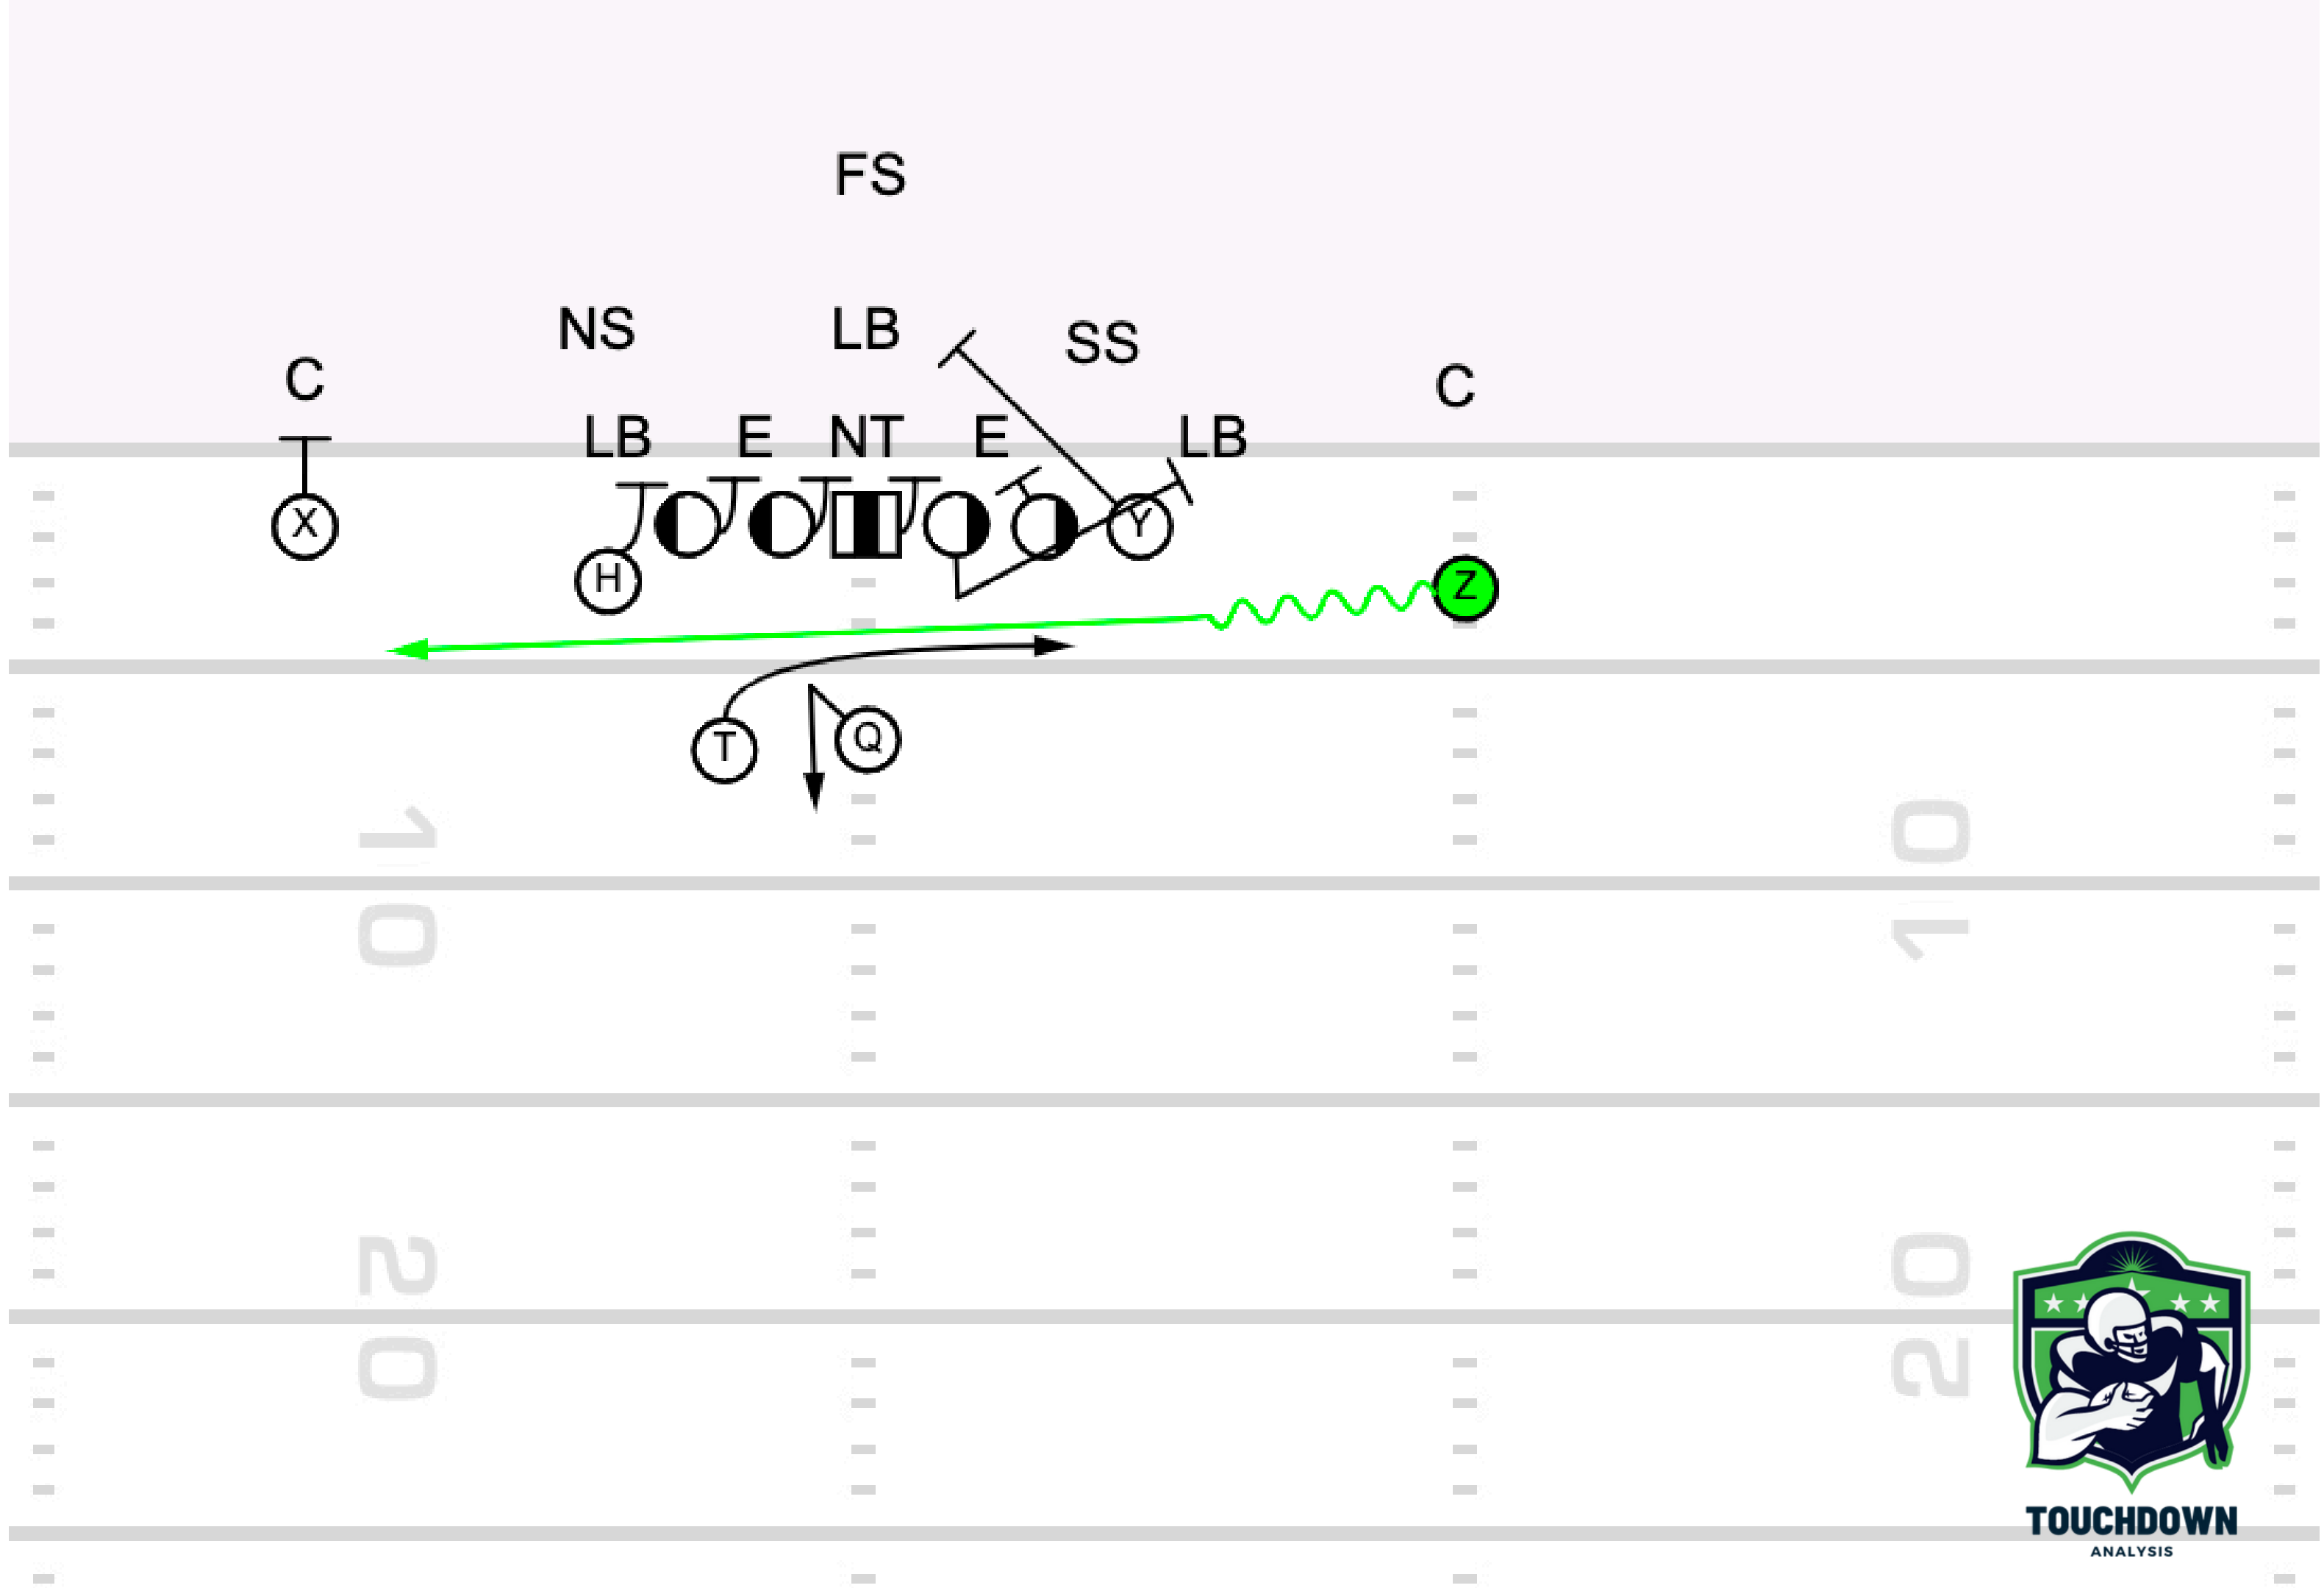

20

20

Play 7: Fake Jet G Pull Opposite

TOUCHDOWN
ANALYSIS

Play 8: Power False Key Toss Opposite

TOUCHDOWN
ANALYSIS

TOUCHDOWN
ANALYSIS

Play 9: Trips Over X Jet Sweep