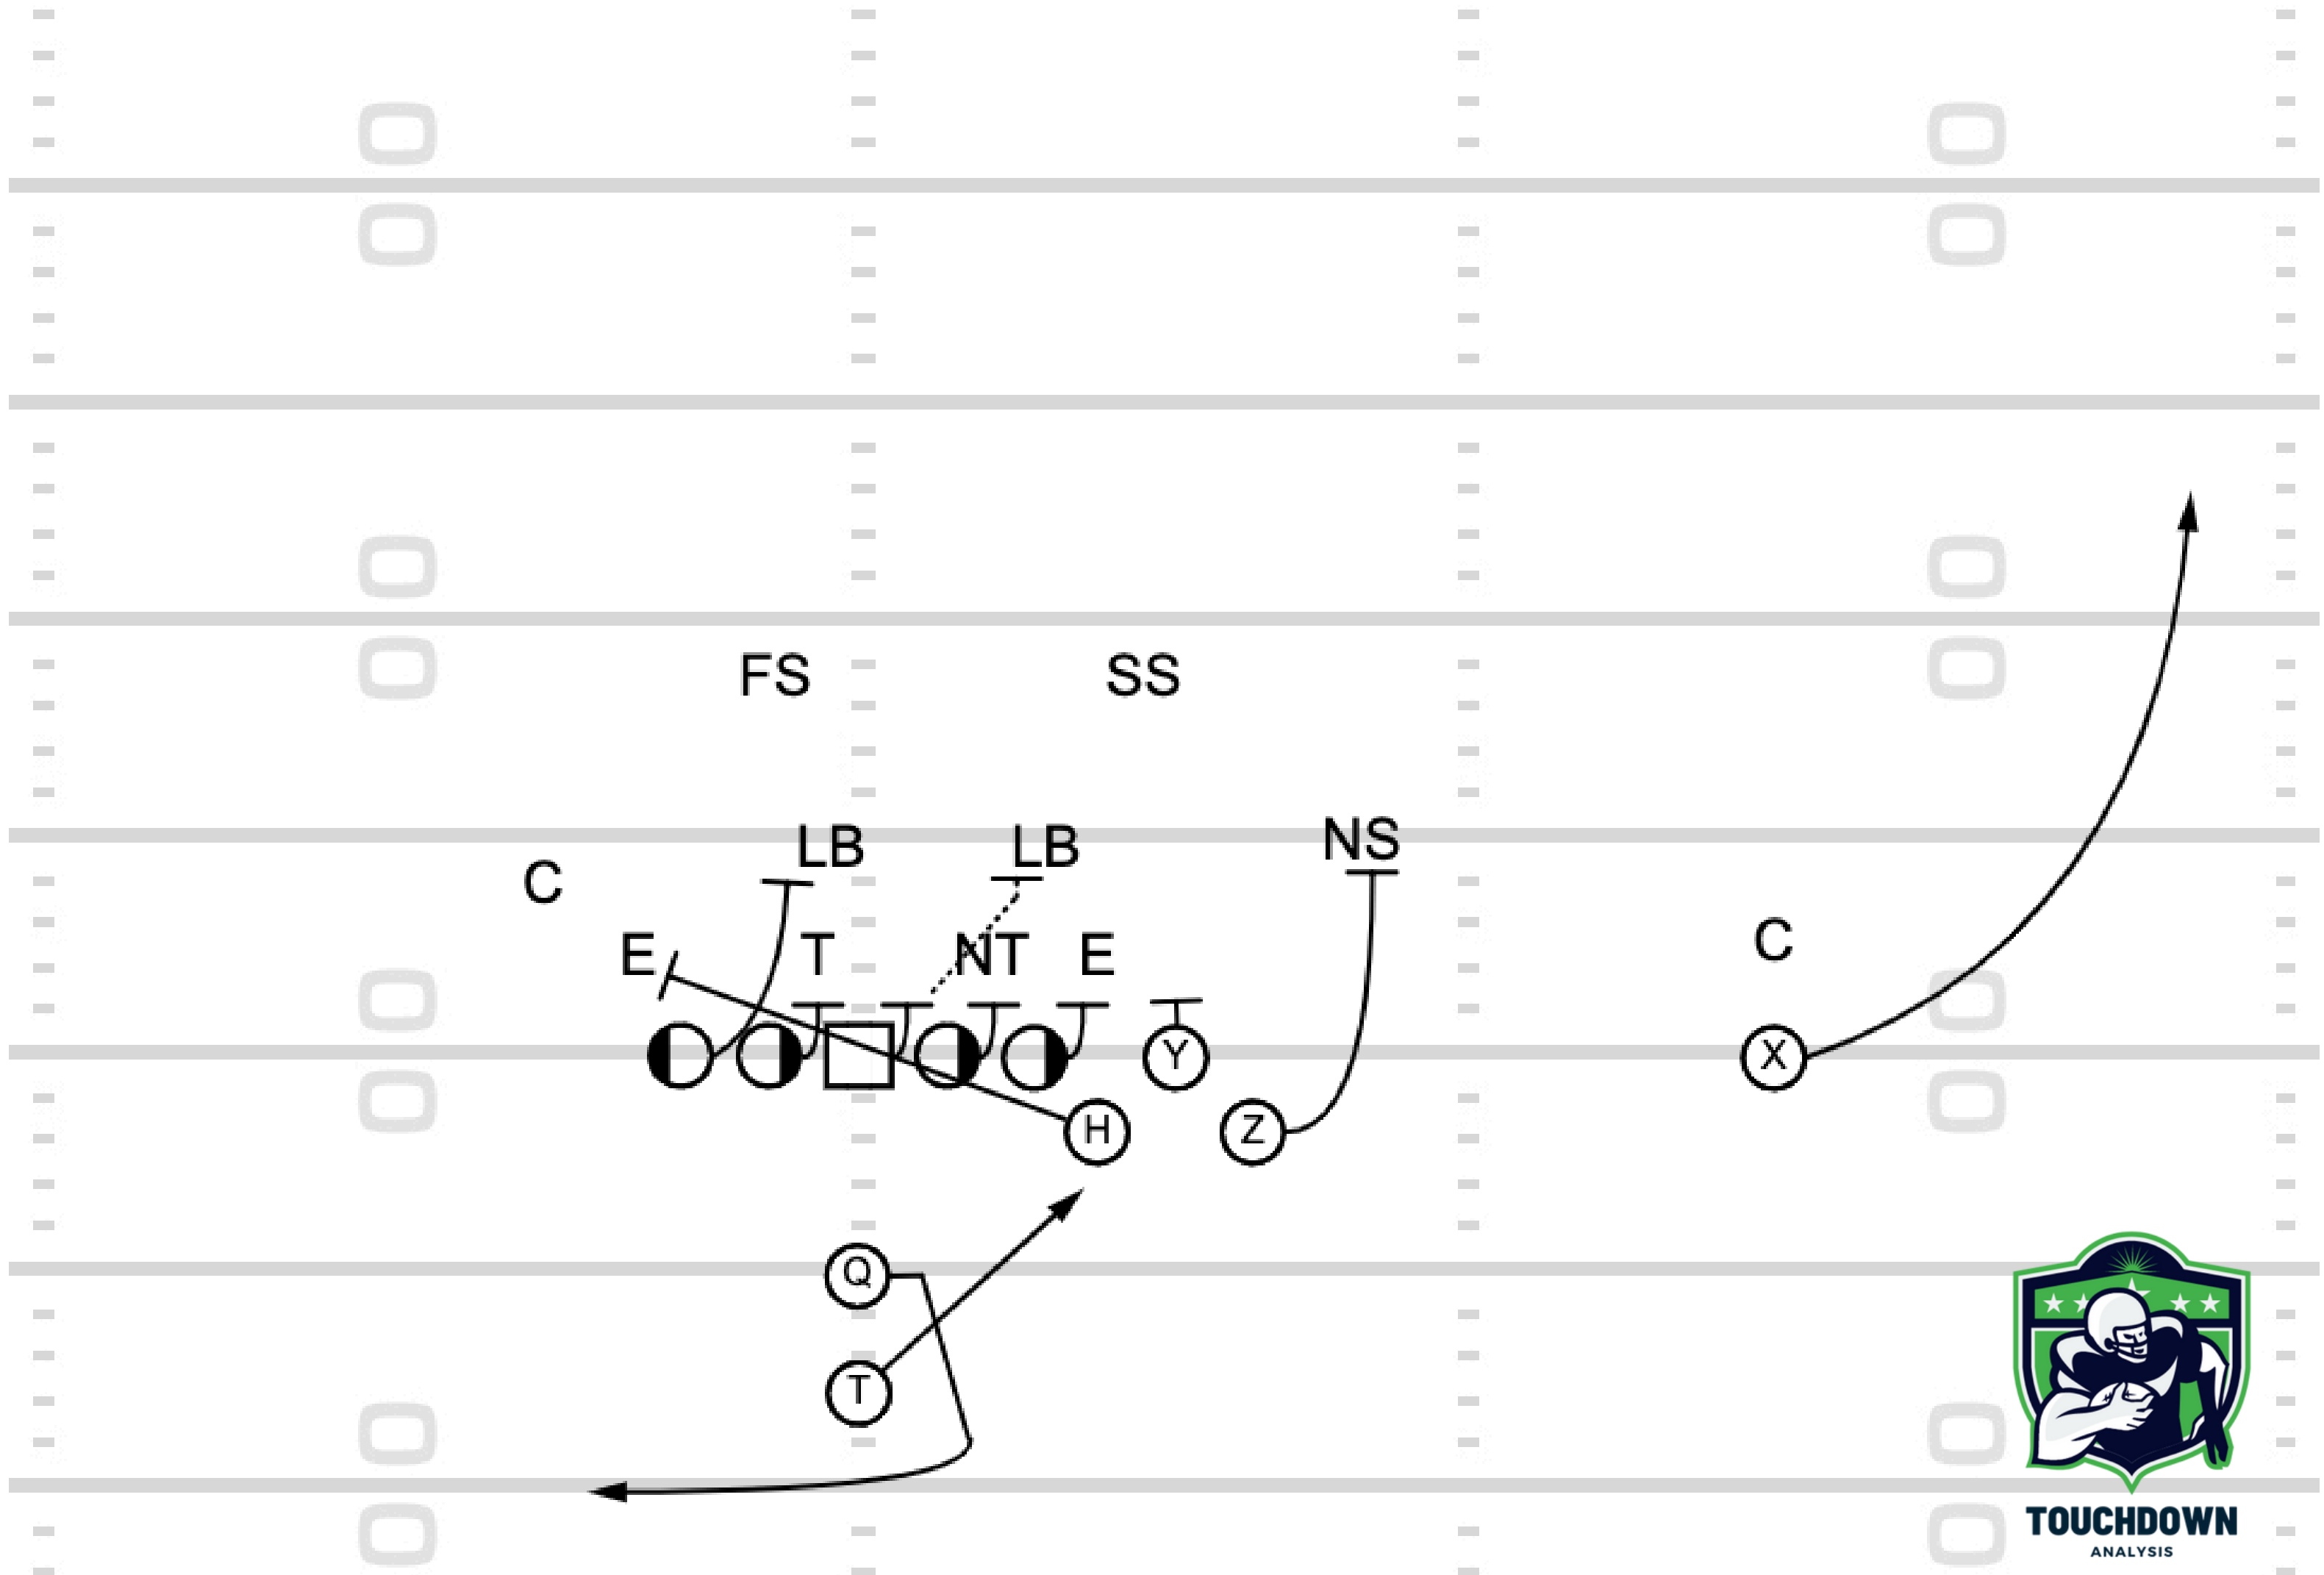

TOUCHDOWN
ANALYSIS