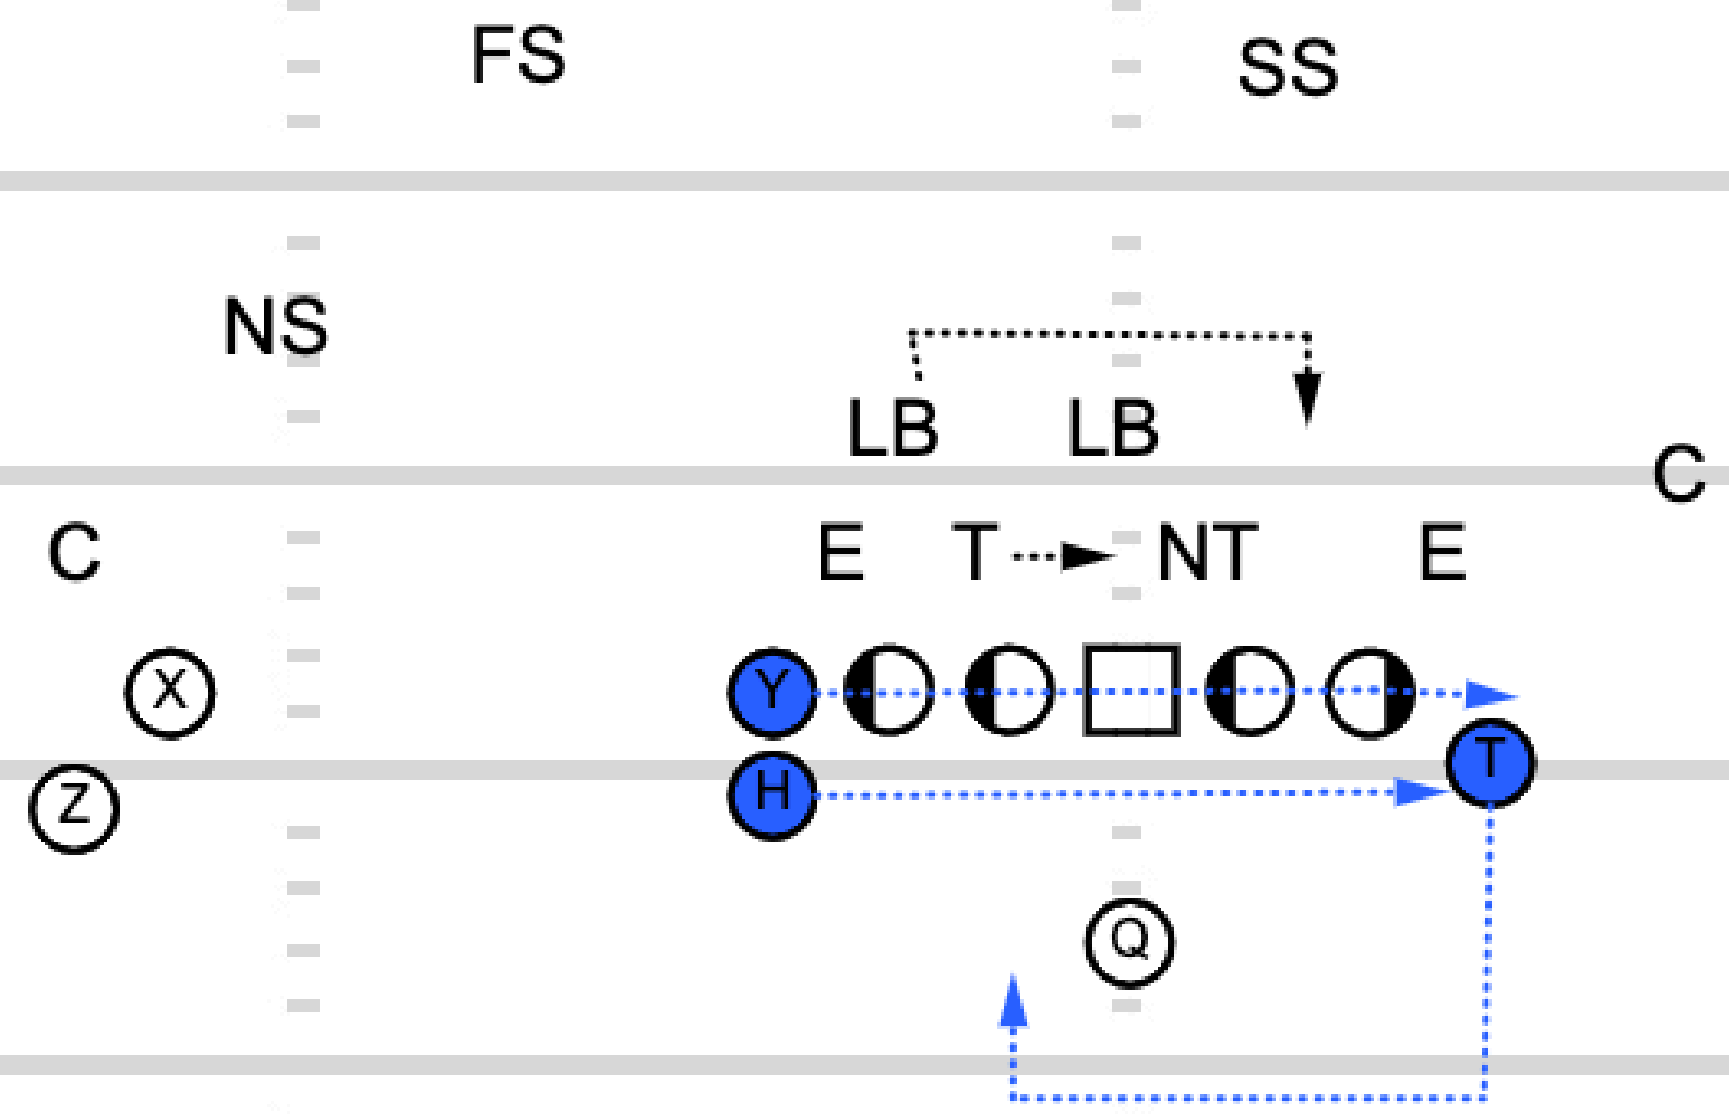

TOUCHDOWN
ANALYSIS

Play 15: PA Jet Sweep Split Zone Y
Delay Screen

TOUCHDOWN
ANALYSIS

TOUCHDOWN
ANALYSIS

Part 3: RPOs & Wrinkles

**Play 1: Wildcat Z Jet QB Keep
Opposite Pin and Pull TG**

TOUCHDOWN
ANALYSIS

Play 2: Quads Over H-Back IZ Bubble RPO

TOUCHDOWN
ANALYSIS

TOUCHDOWN
ANALYSIS

TOUCHDOWN
ANALYSIS

Play 3: Split Zone Dbl Slant RPO

Play 4: Y Motion to Wide Zone Smoke Screen RPO

TOUCHDOWN
ANALYSIS

TOUCHDOWN
ANALYSIS

**Play 5: Shift to Wing Twin stack
Playside Zone Bubble Slant**

TOUCHDOWN
ANALYSIS

TOUCHDOWN
ANALYSIS

FS

SS

NS

C

X