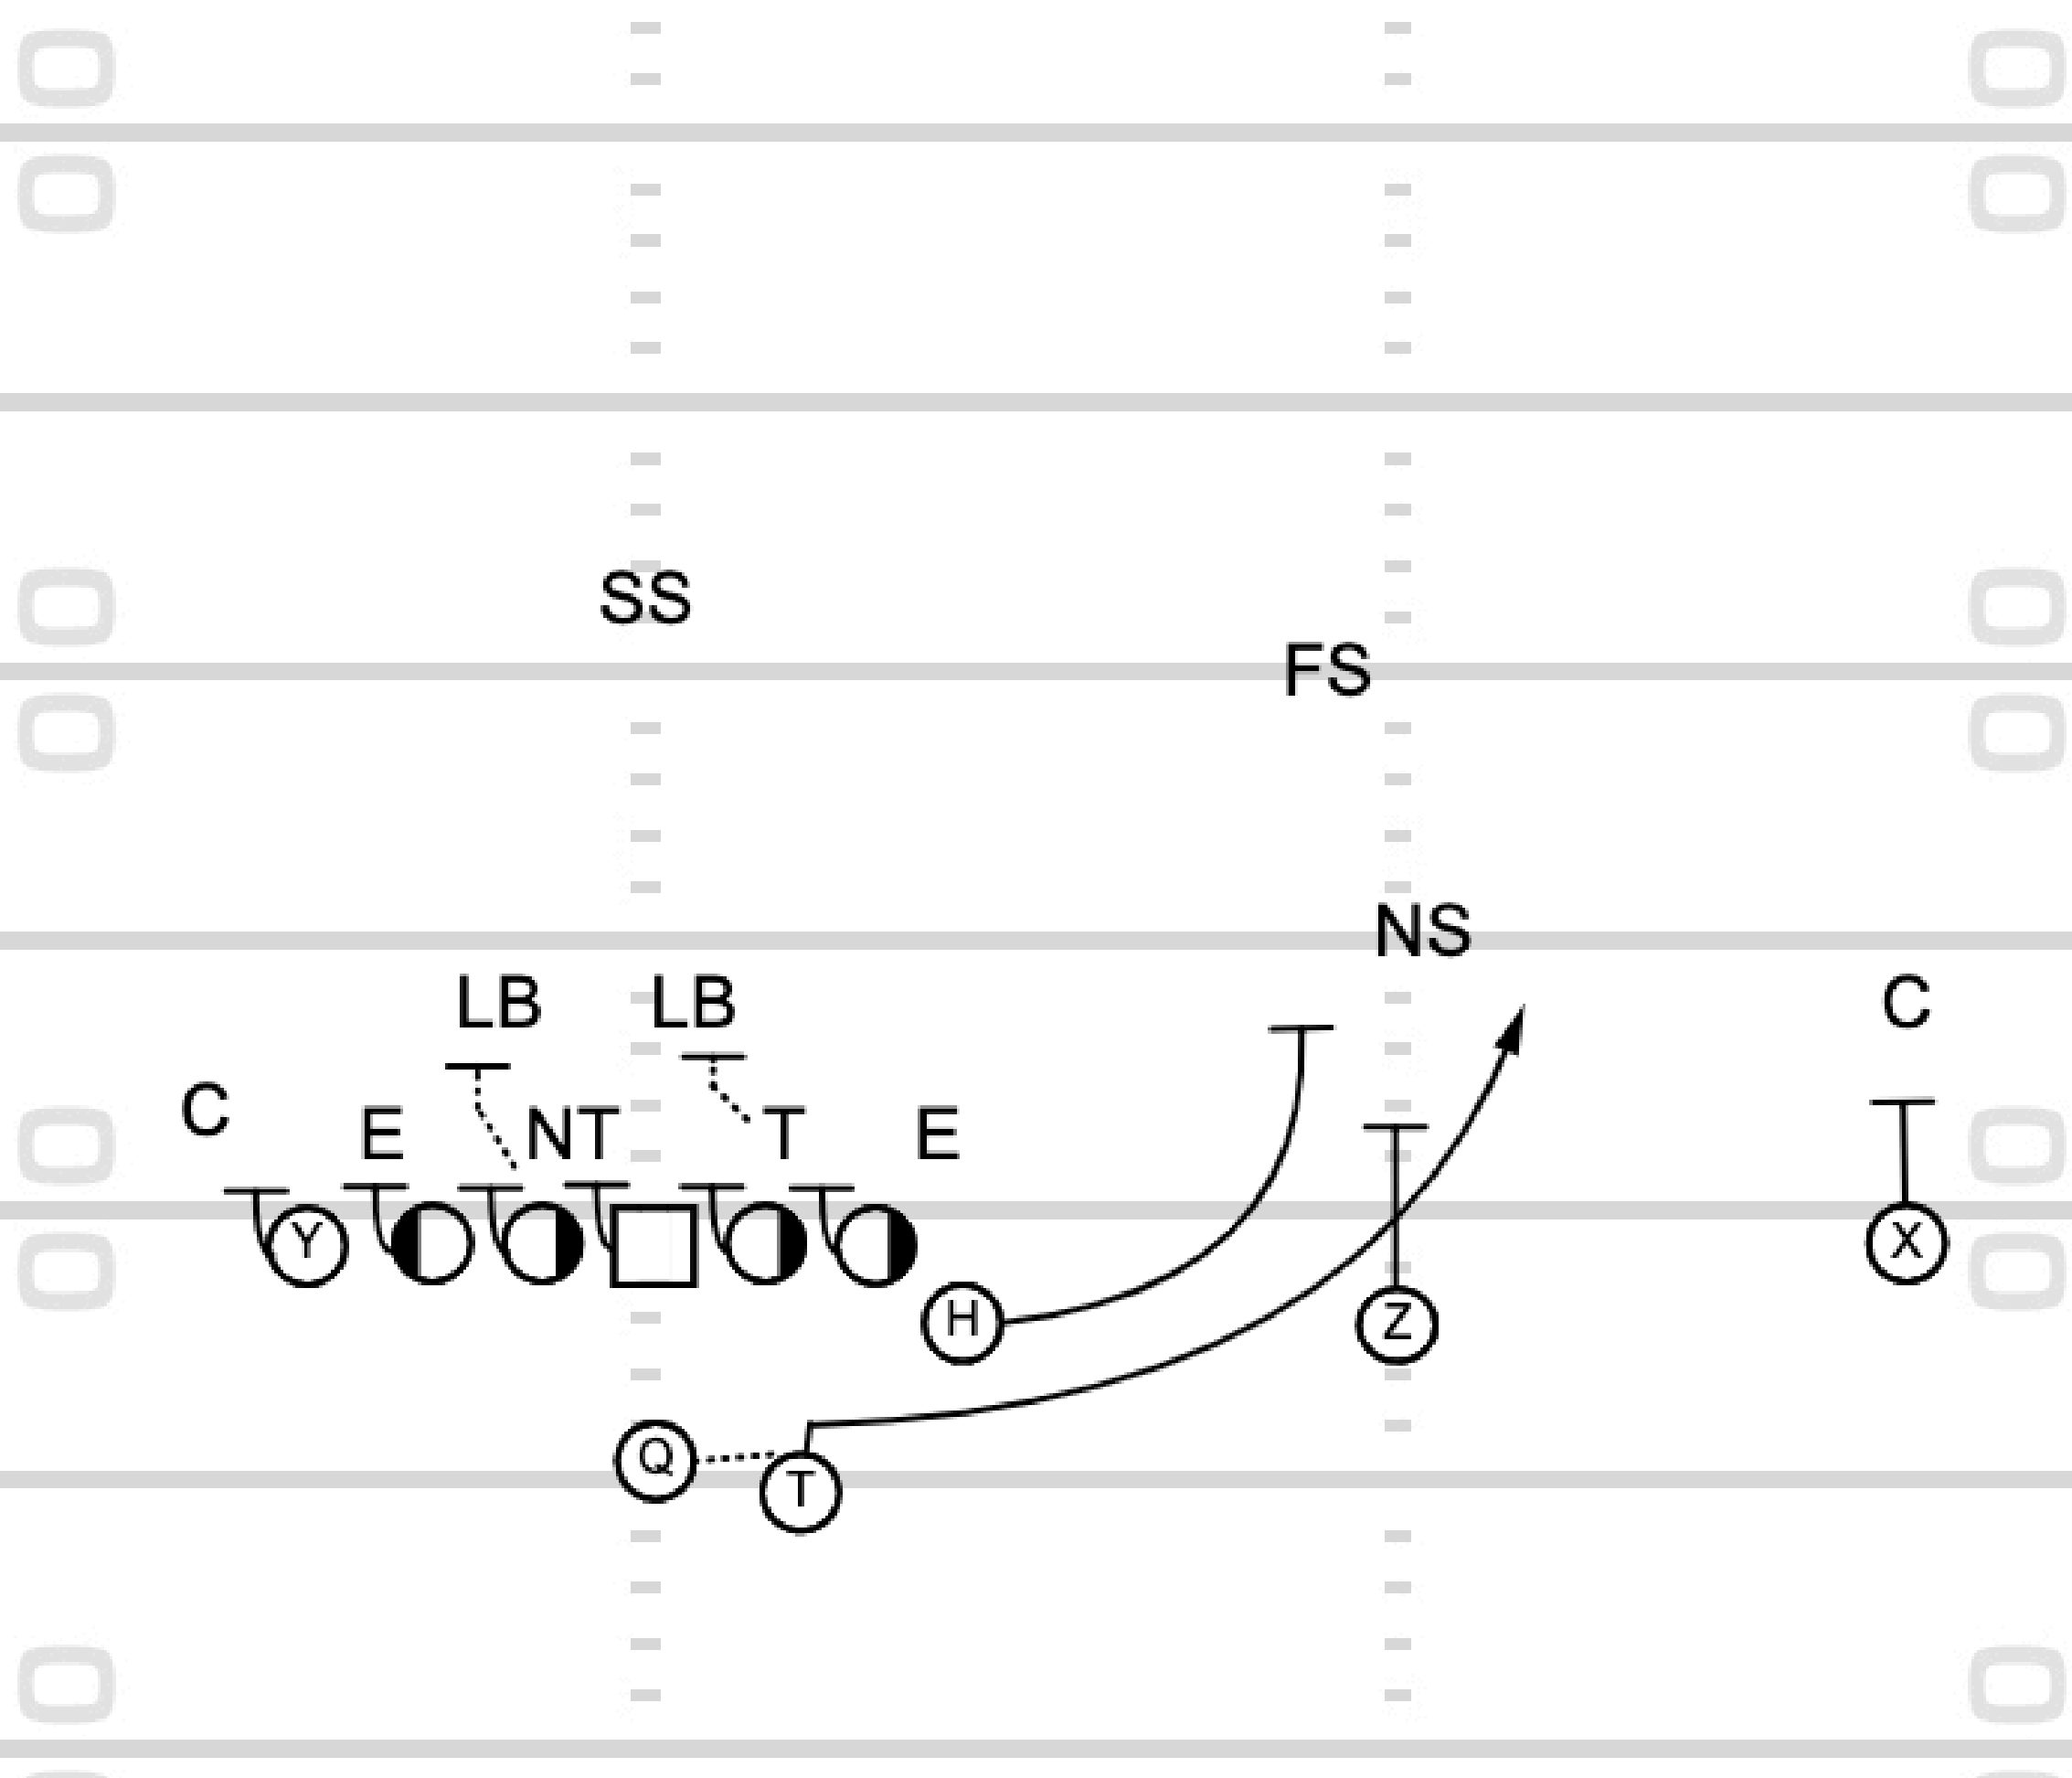

TOUCHDOWN
ANALYSIS