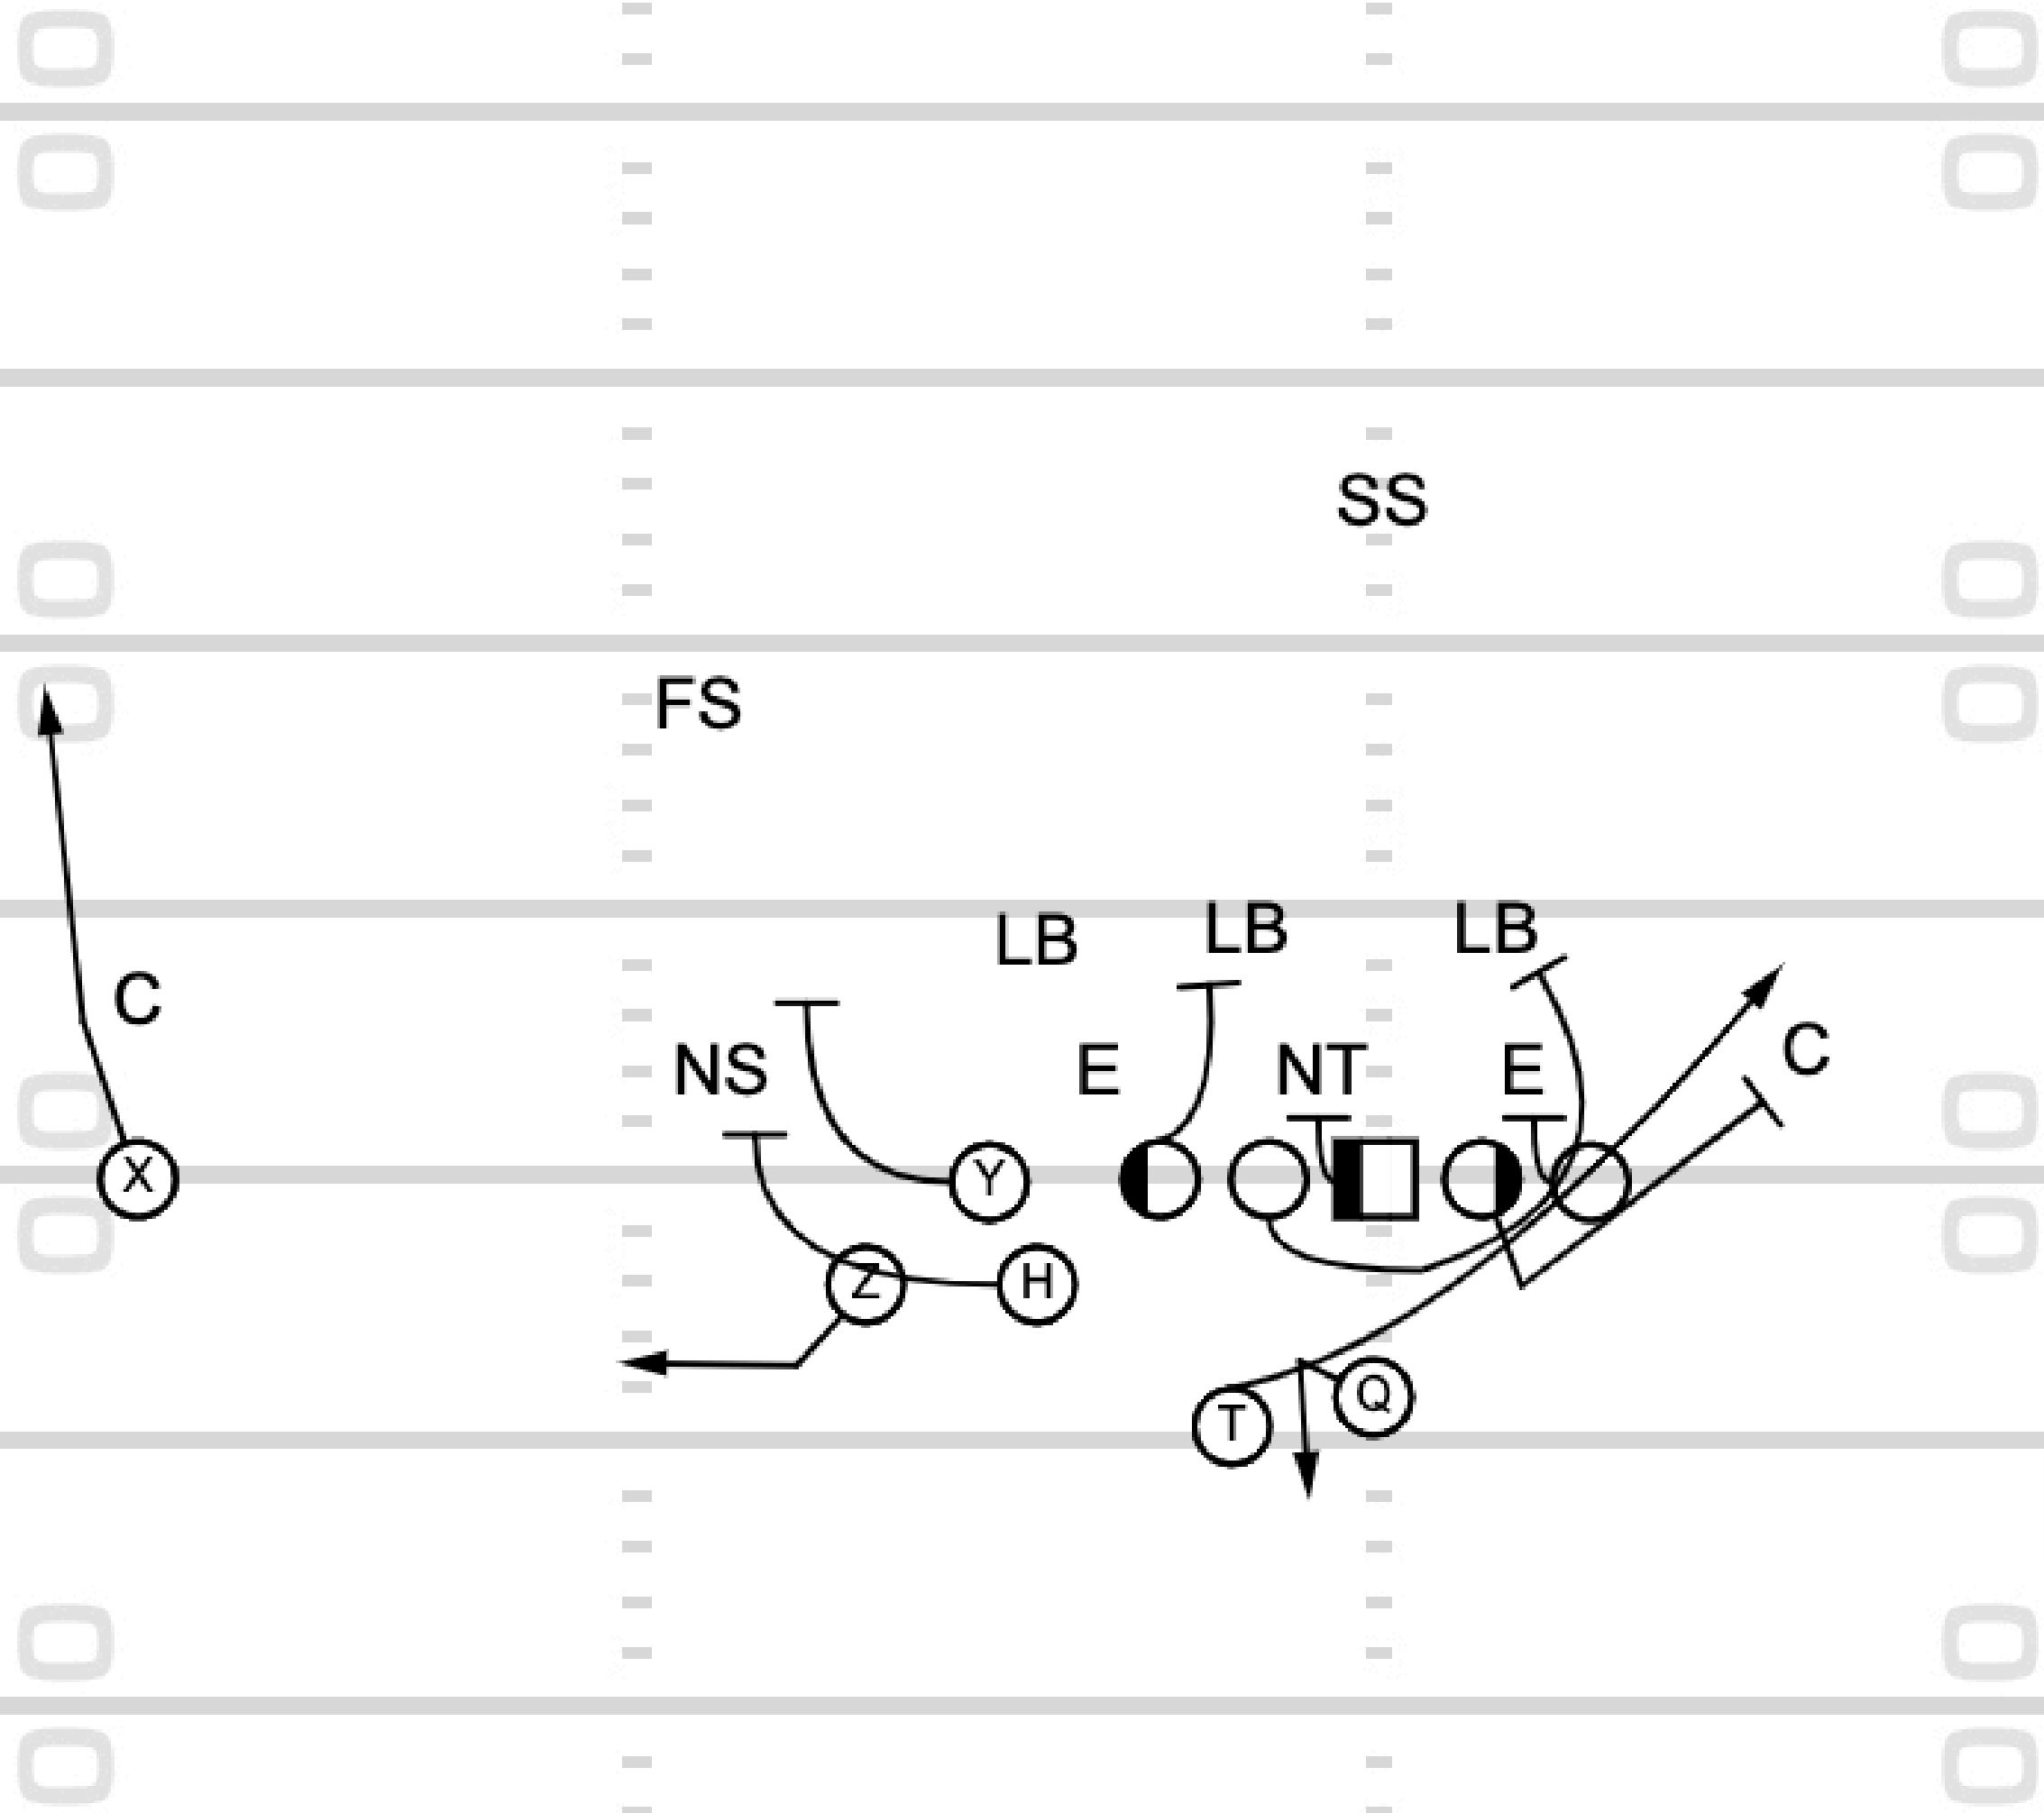

TOUCHDOWN
ANALYSIS