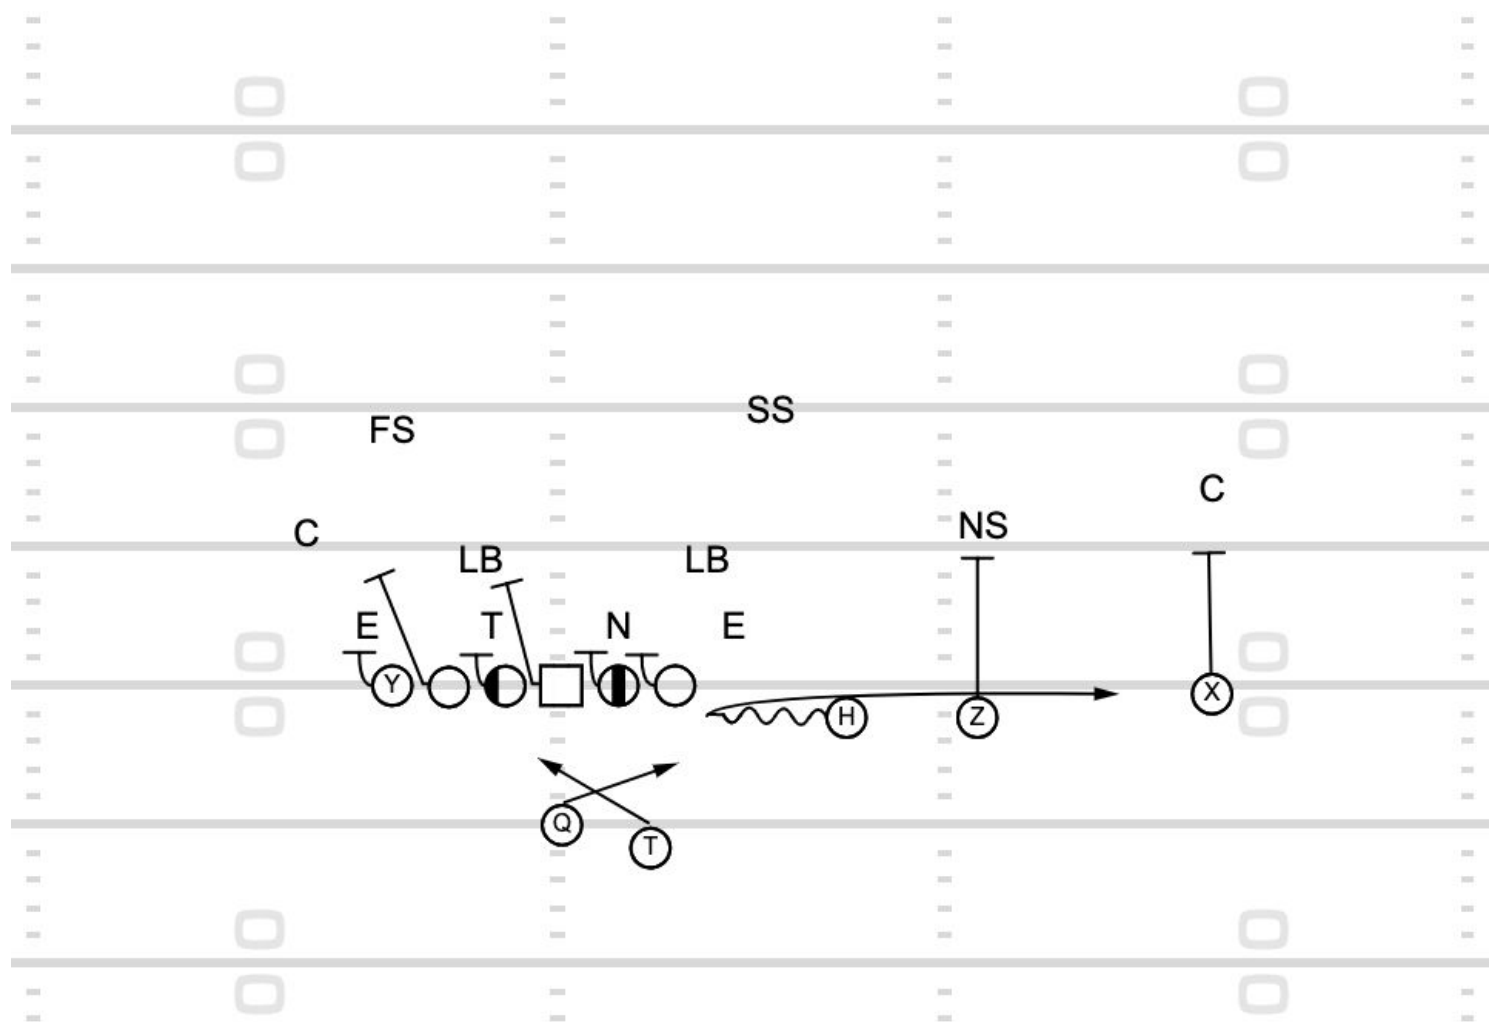

89	Gun Bunch Z Jet Return Sweep	9:26 3Q	Auburn	RPOs & Wrinkles
----	------------------------------	---------	--------	-----------------

66

Trey H Motion In - Outside Zone H Flat RPO

14:08 3Q

Kent State

RPOs & Wrinkles