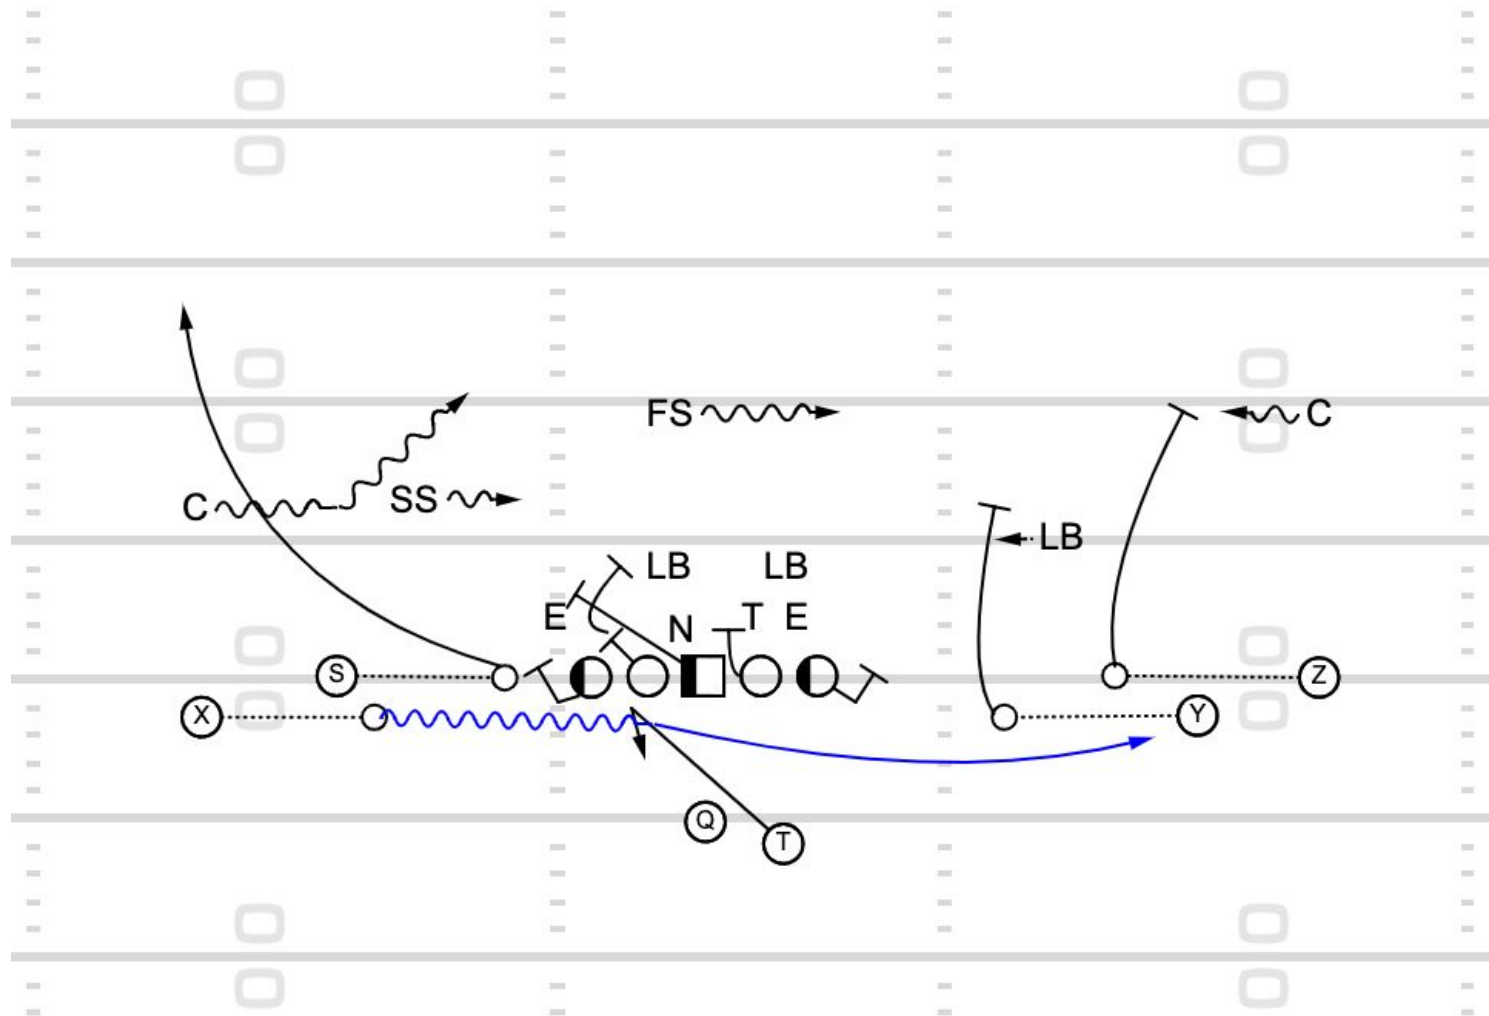

Missouri

Pass Game

FIB Trio SAC Verts Switch To Boundary	4:21 3Q	Missouri	Pass Game
---------------------------------------	---------	----------	-----------

Motion to Empty RB Alley Screen

3:52 1Q

Ohio State

Pass Game

PA Jet TB Screen Away

0:31 3Q

Ohio State

Pass Game

Gun Bunch ZAC Boot Dbl Verts Switch Slide Drag

3:22 1Q

Oregon

Pass Game

Bunch Z Jet Boot Flat-Corner	0:59 2Q	Oregon	Pass Game
------------------------------	---------	--------	-----------

Shift to Trips Y Off Boundary Post-Wheel

1:33 2Q

Oregon

Pass Game

Gun Bunch Play Action Reverse X Post Y Cross