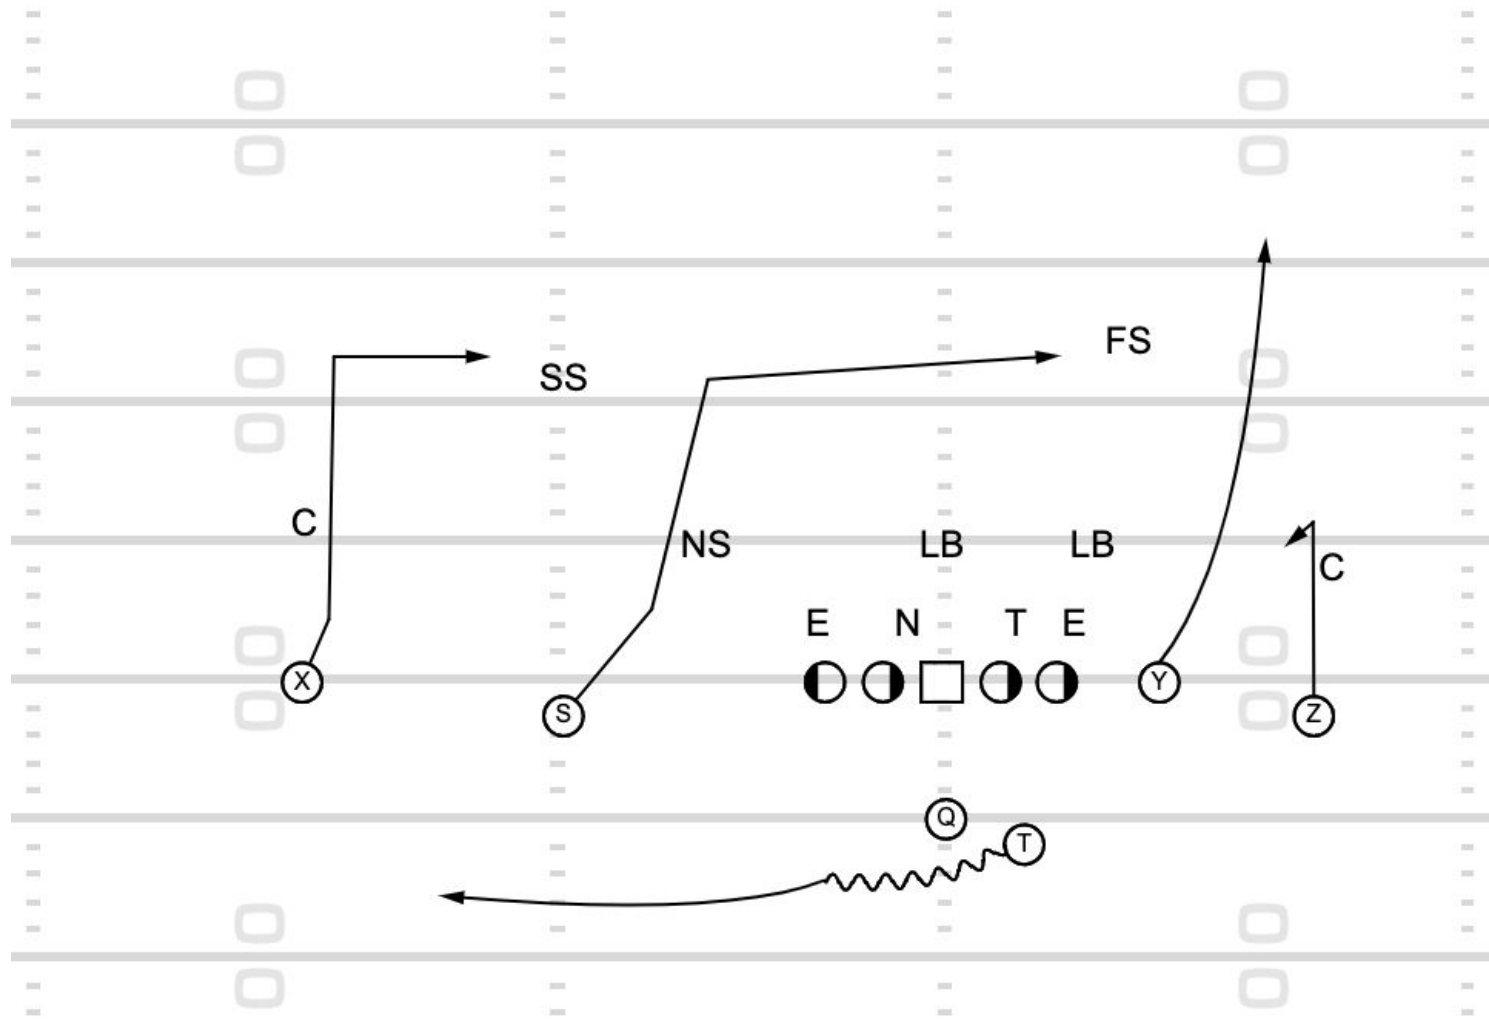

Missouri

Pass Game

FIB Trio SAC Verts Switch To Boundary	4:21 3Q	Missouri	Pass Game
---------------------------------------	---------	----------	-----------

Motion to Empty RB Alley Screen

3:52 1Q

Ohio State