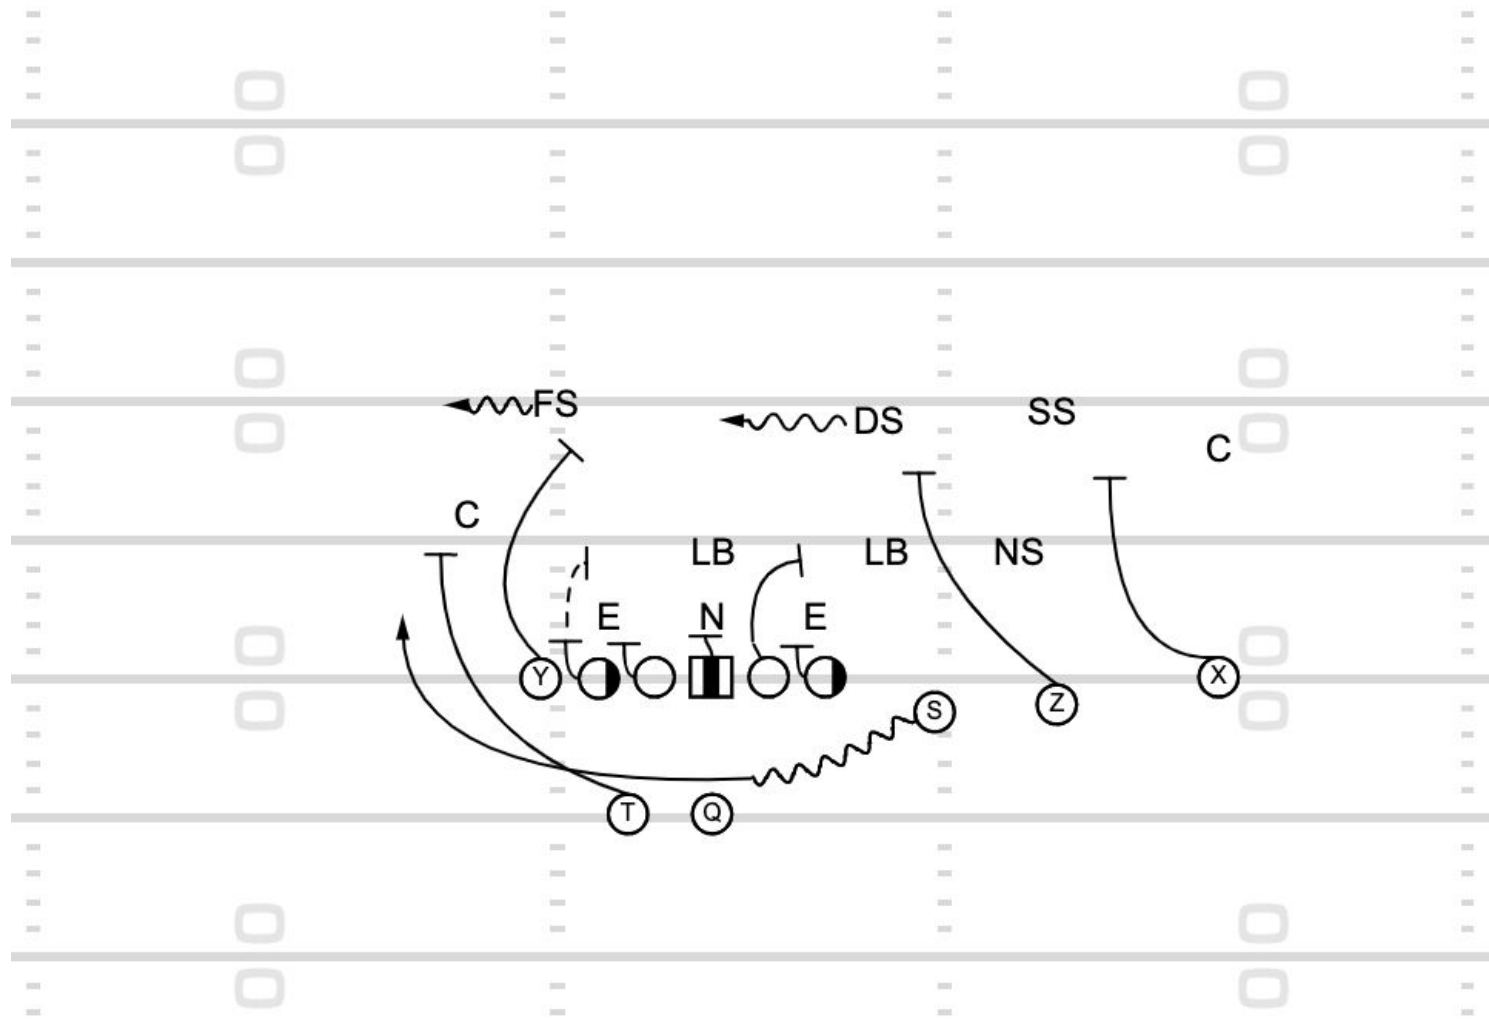

76

Gun Bunch H Motion Crack Toss to Boundary

1:30 1Q

Samford

Run Game

78	GT Counter H Back Arc	6:40 2Q	Samford	Run Game
----	-----------------------	---------	---------	----------

75	Trey Slot Jet Sweep	6:59 1Q	Samford	Run Game
----	---------------------	---------	---------	----------