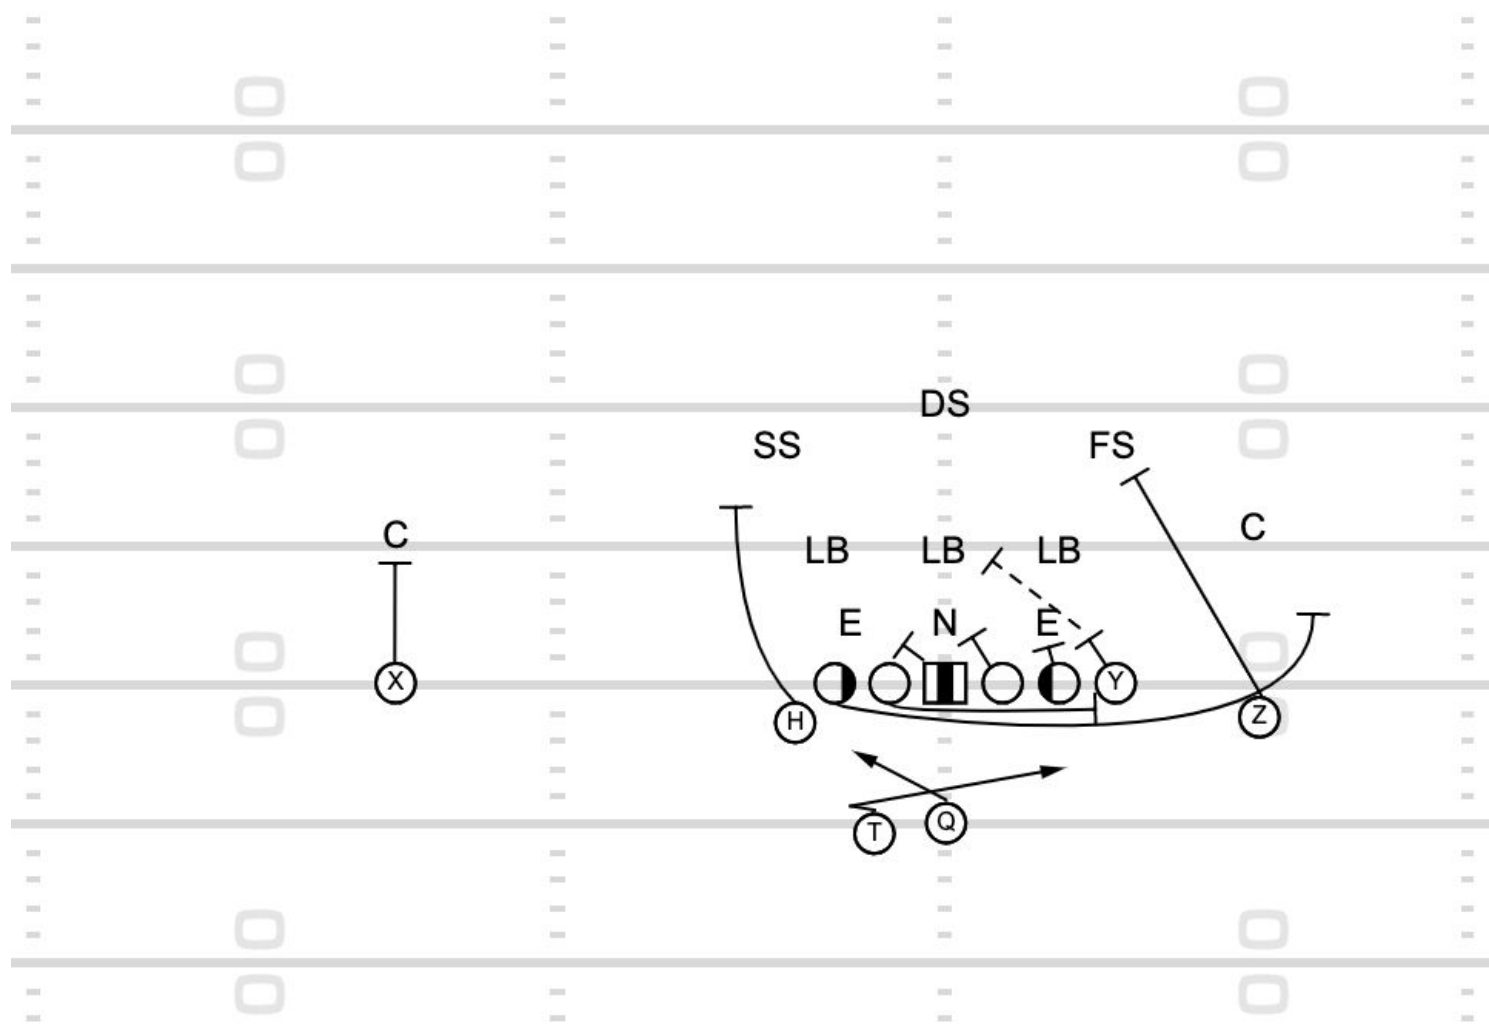

76

Gun Bunch H Motion Crack Toss to Boundary

1:30 1Q

Samford

Run Game

78	GT Counter H Back Arc	6:40 2Q	Samford	Run Game
----	-----------------------	---------	---------	----------

75	Trey Slot Jet Sweep	6:59 1Q	Samford	Run Game
----	---------------------	---------	---------	----------