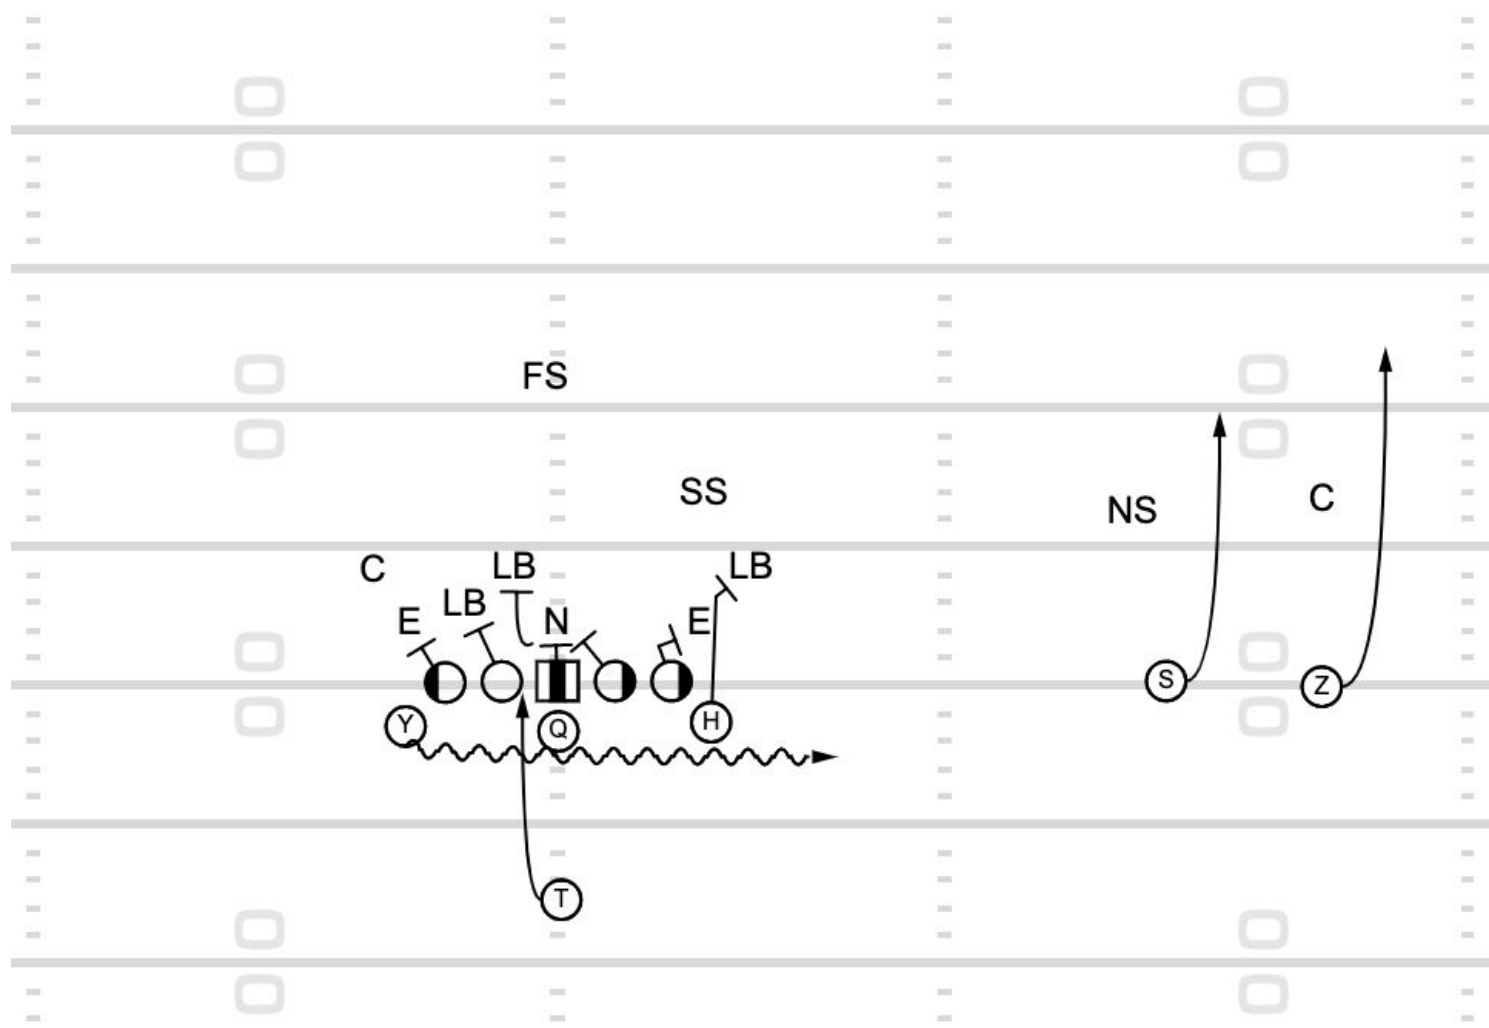

70	Z Jet Sweep Outside Zone Fake Opposite	2:11 2Q	Oregon	Run Game
----	--	---------	--------	----------

72	Crack Toss to Boundary	13:11 3Q	Oregon	Run Game
----	------------------------	----------	--------	----------