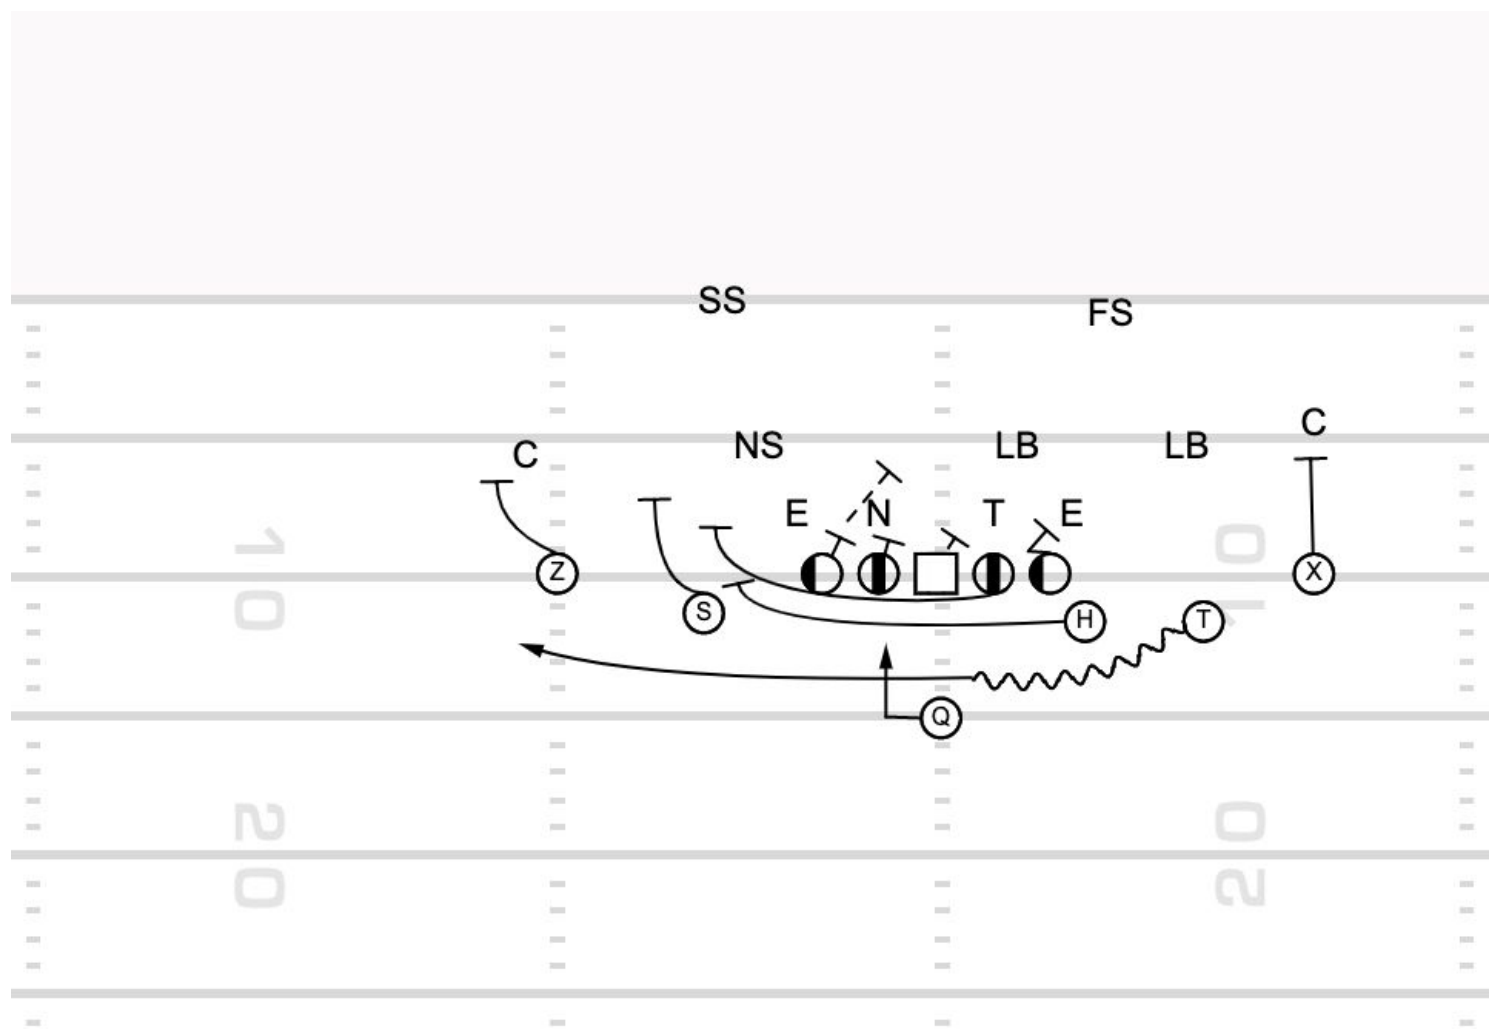

# Run Game

30	Empty FIB Jet H Jet GH Counter Wk Jet Sweep
----	---

8:18 3Q
---------

Auburn
--------

Run Game
----------

39	F Motion to Pro Near Wing Toss	11:47 2Q	Auburn	Run Game
----	--------------------------------	----------	--------	----------