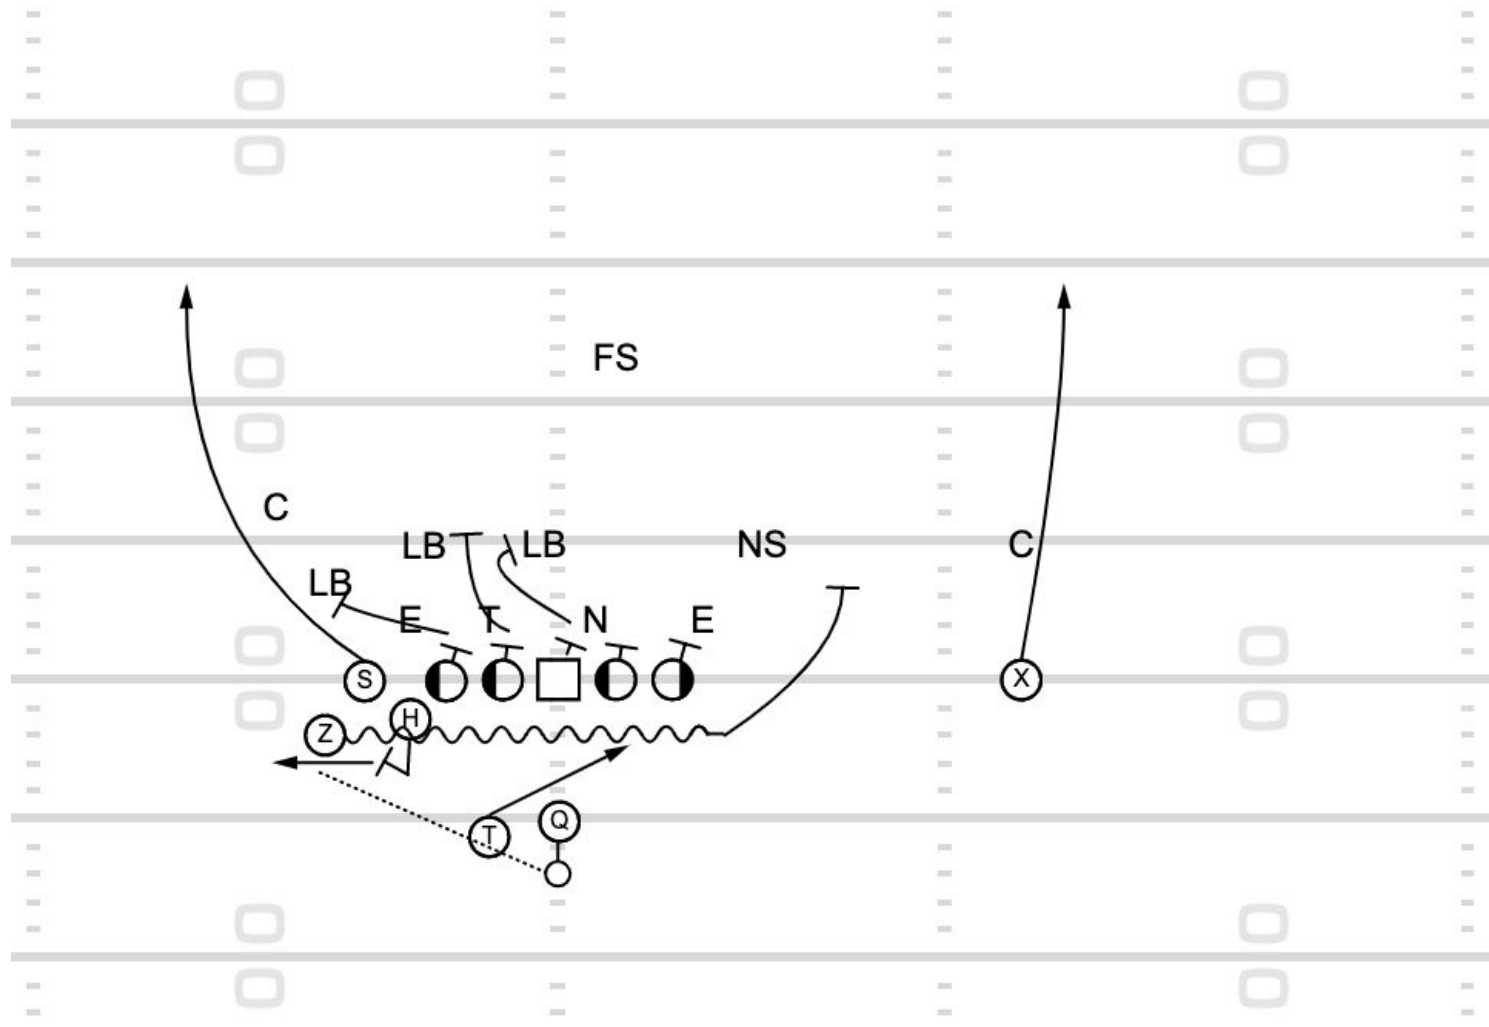

# Pass Game

2x2 Colt Boot Y Leak

9:48 3Q Auburn

Gun Bunch Z Motion Play Action H Delay Screen

6:38 4Q

Auburn

DbI Slot Boot "Seattle" (Andy Reid Terminology)

12:06 2Q