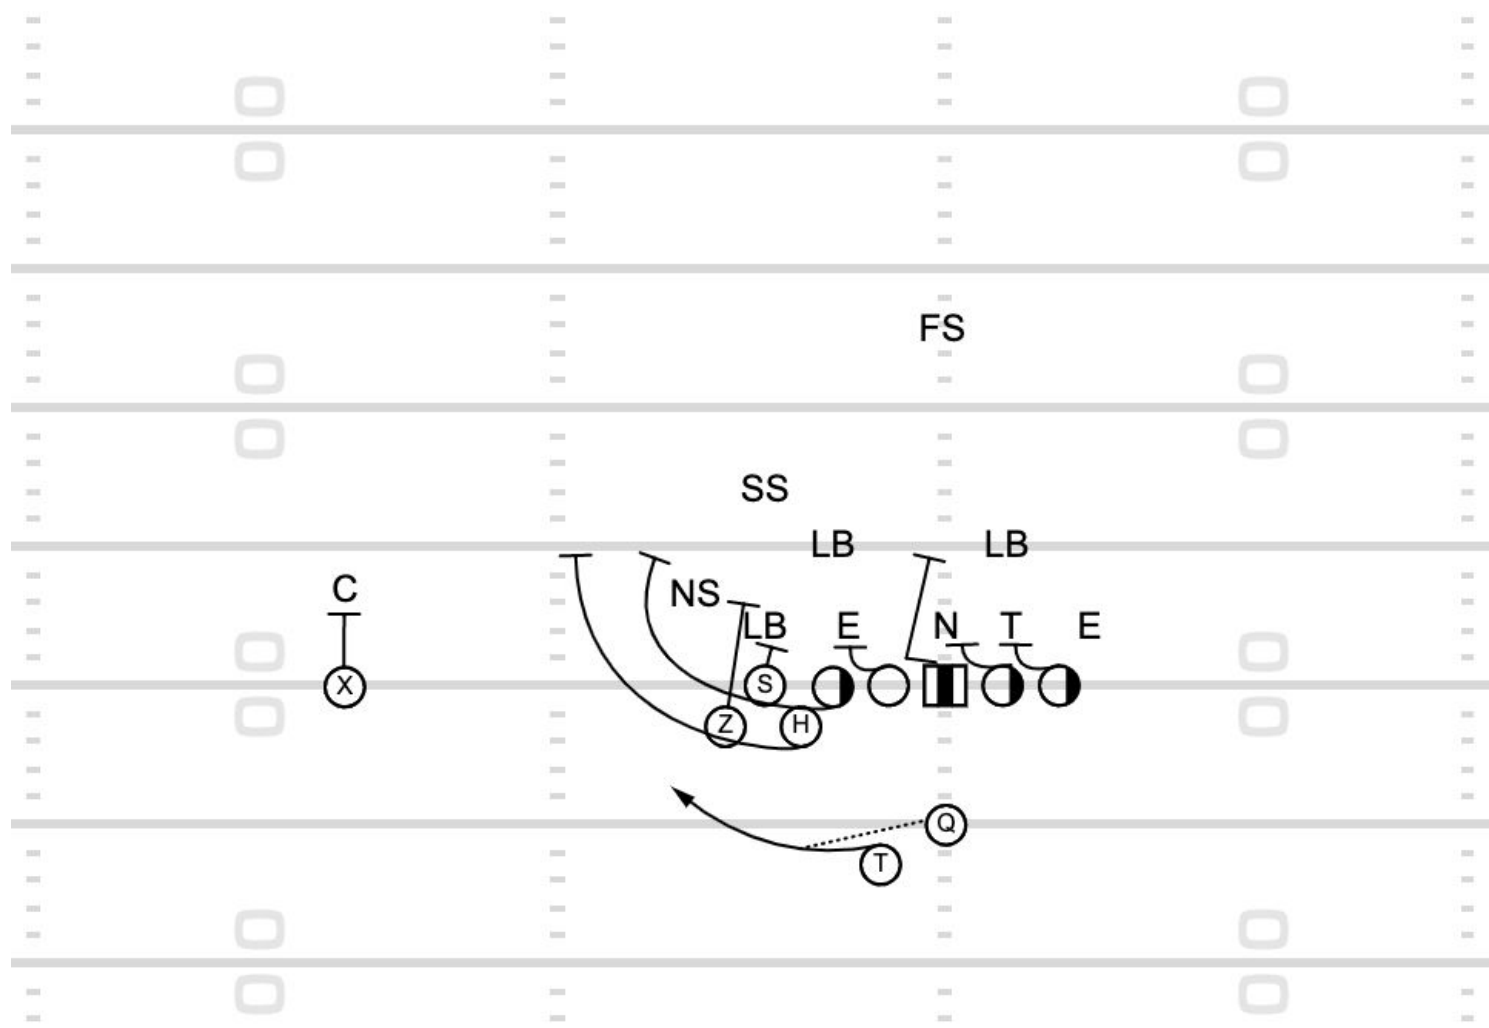

86	Gun Bunch X Over Crack Toss	3:28 4Q	Missouri	Run Game
----	-----------------------------	---------	----------	----------

	DbI Slot Over Fake Jet Inside Zone Away	7:41 2Q	Ohio State	Run Game
--	---	---------	------------	----------