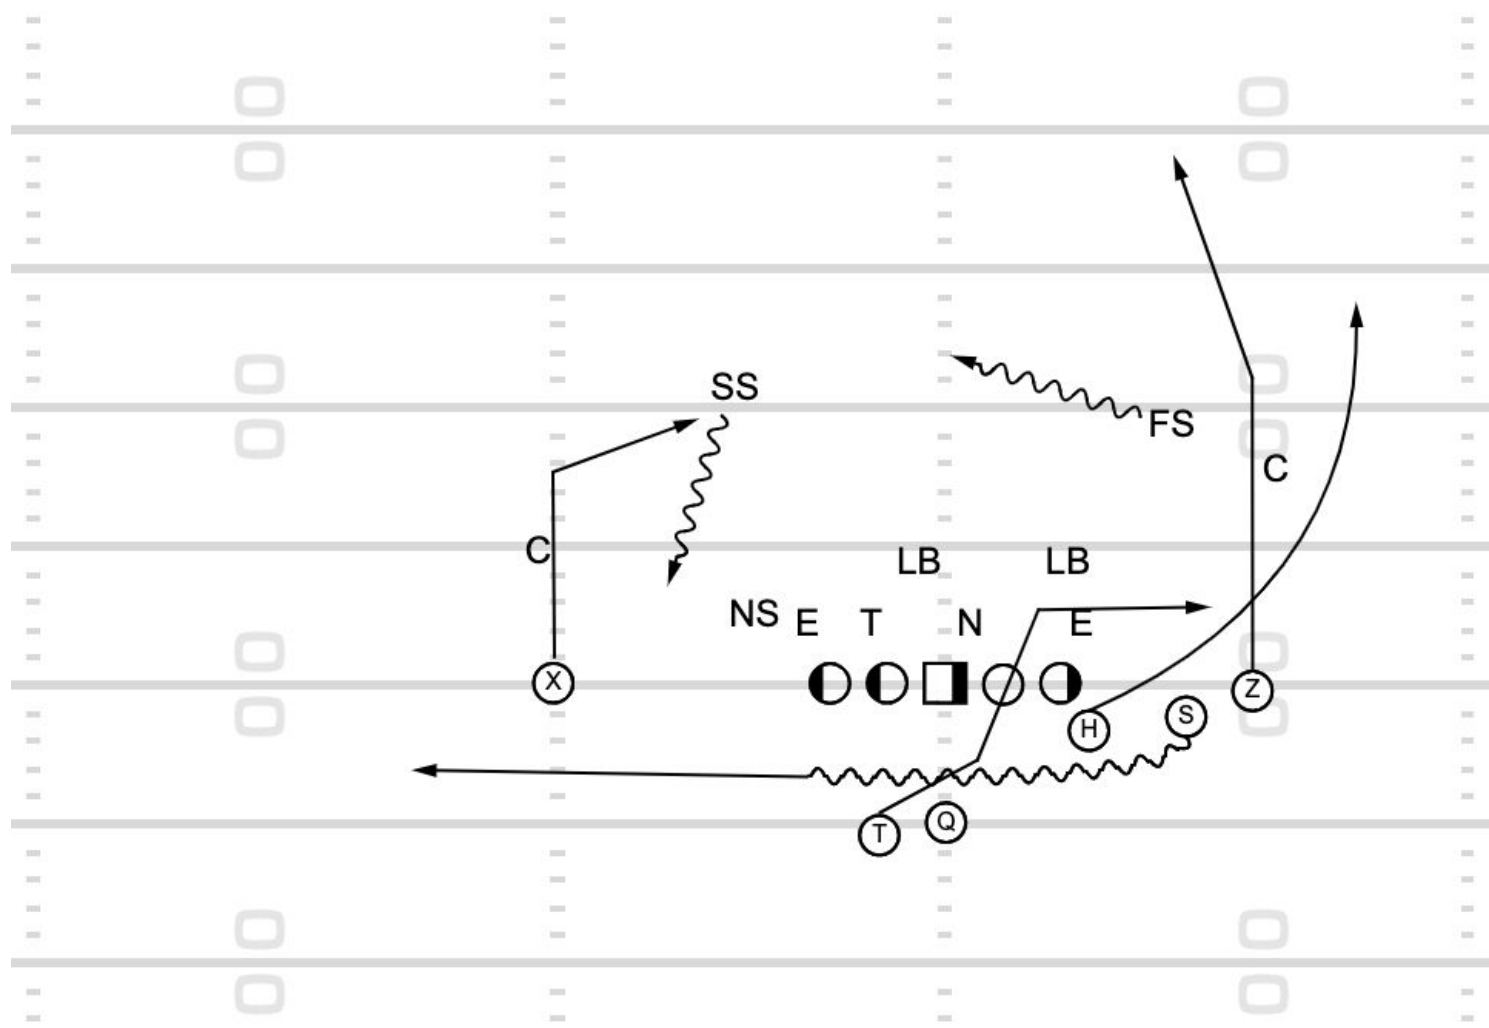

Missouri

Pass Game

FIB Trio SAC Verts Switch To Boundary	4:21 3Q	Missouri	Pass Game
---------------------------------------	---------	----------	-----------

Motion to Empty RB Alley Screen

3:52 1Q

Ohio State