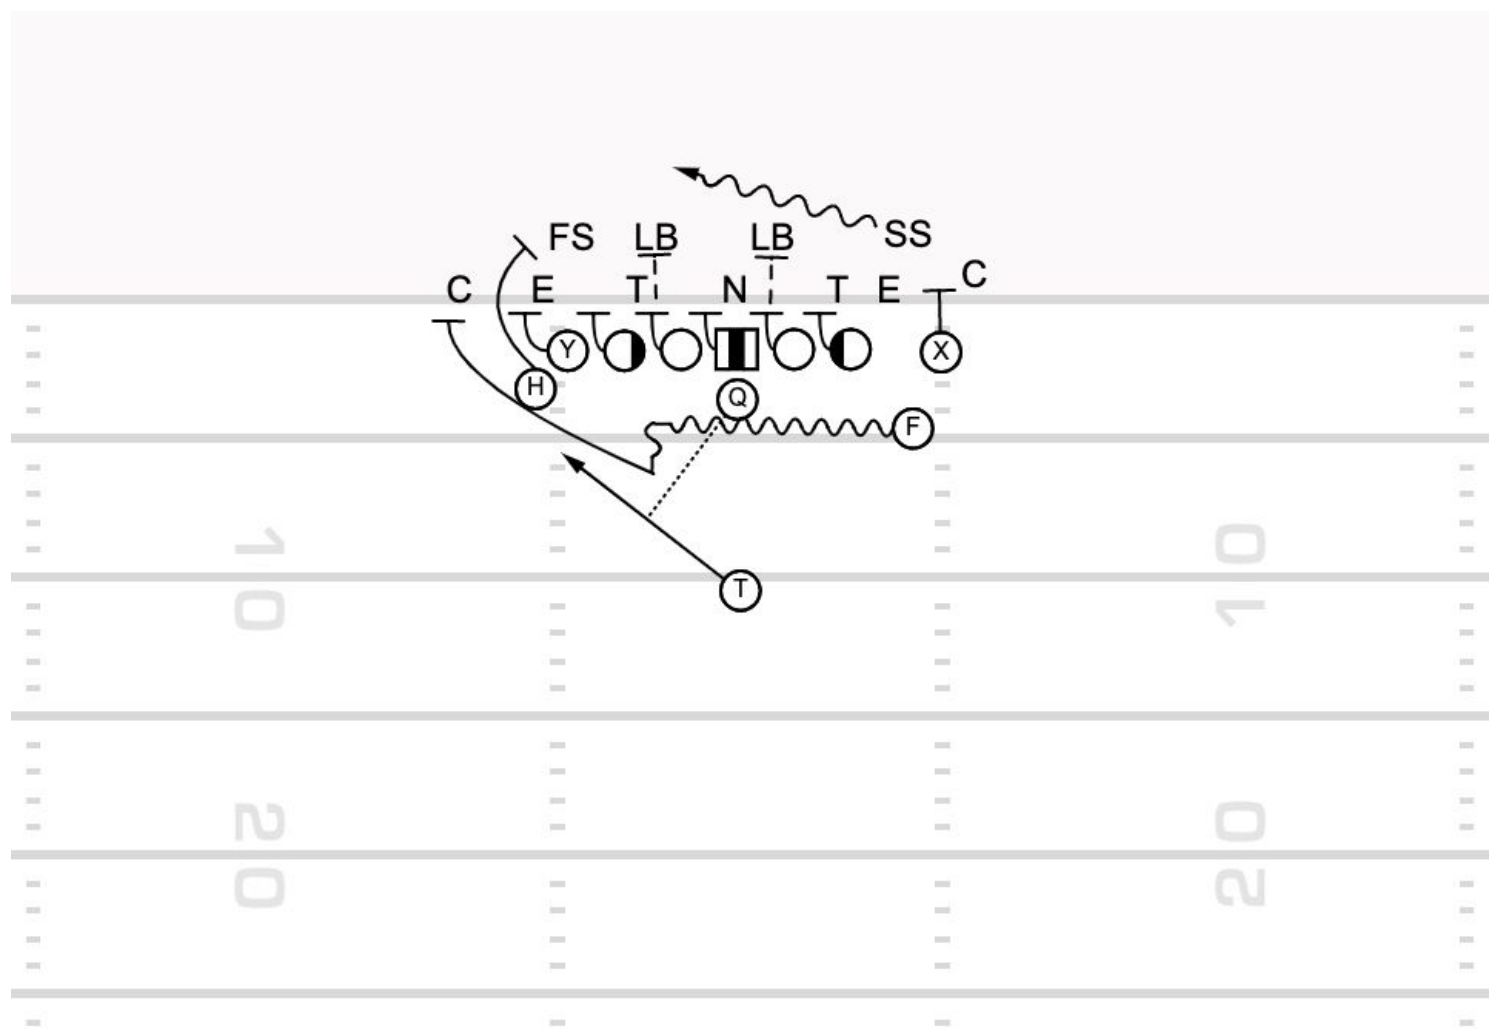

# Run Game

30	Empty FIB Jet H Jet GH Counter Wk Jet Sweep
----	---

8:18 3Q
---------

Auburn
--------

Run Game
----------

39	F Motion to Pro Near Wing Toss	11:47 2Q	Auburn	Run Game
----	--------------------------------	----------	--------	----------