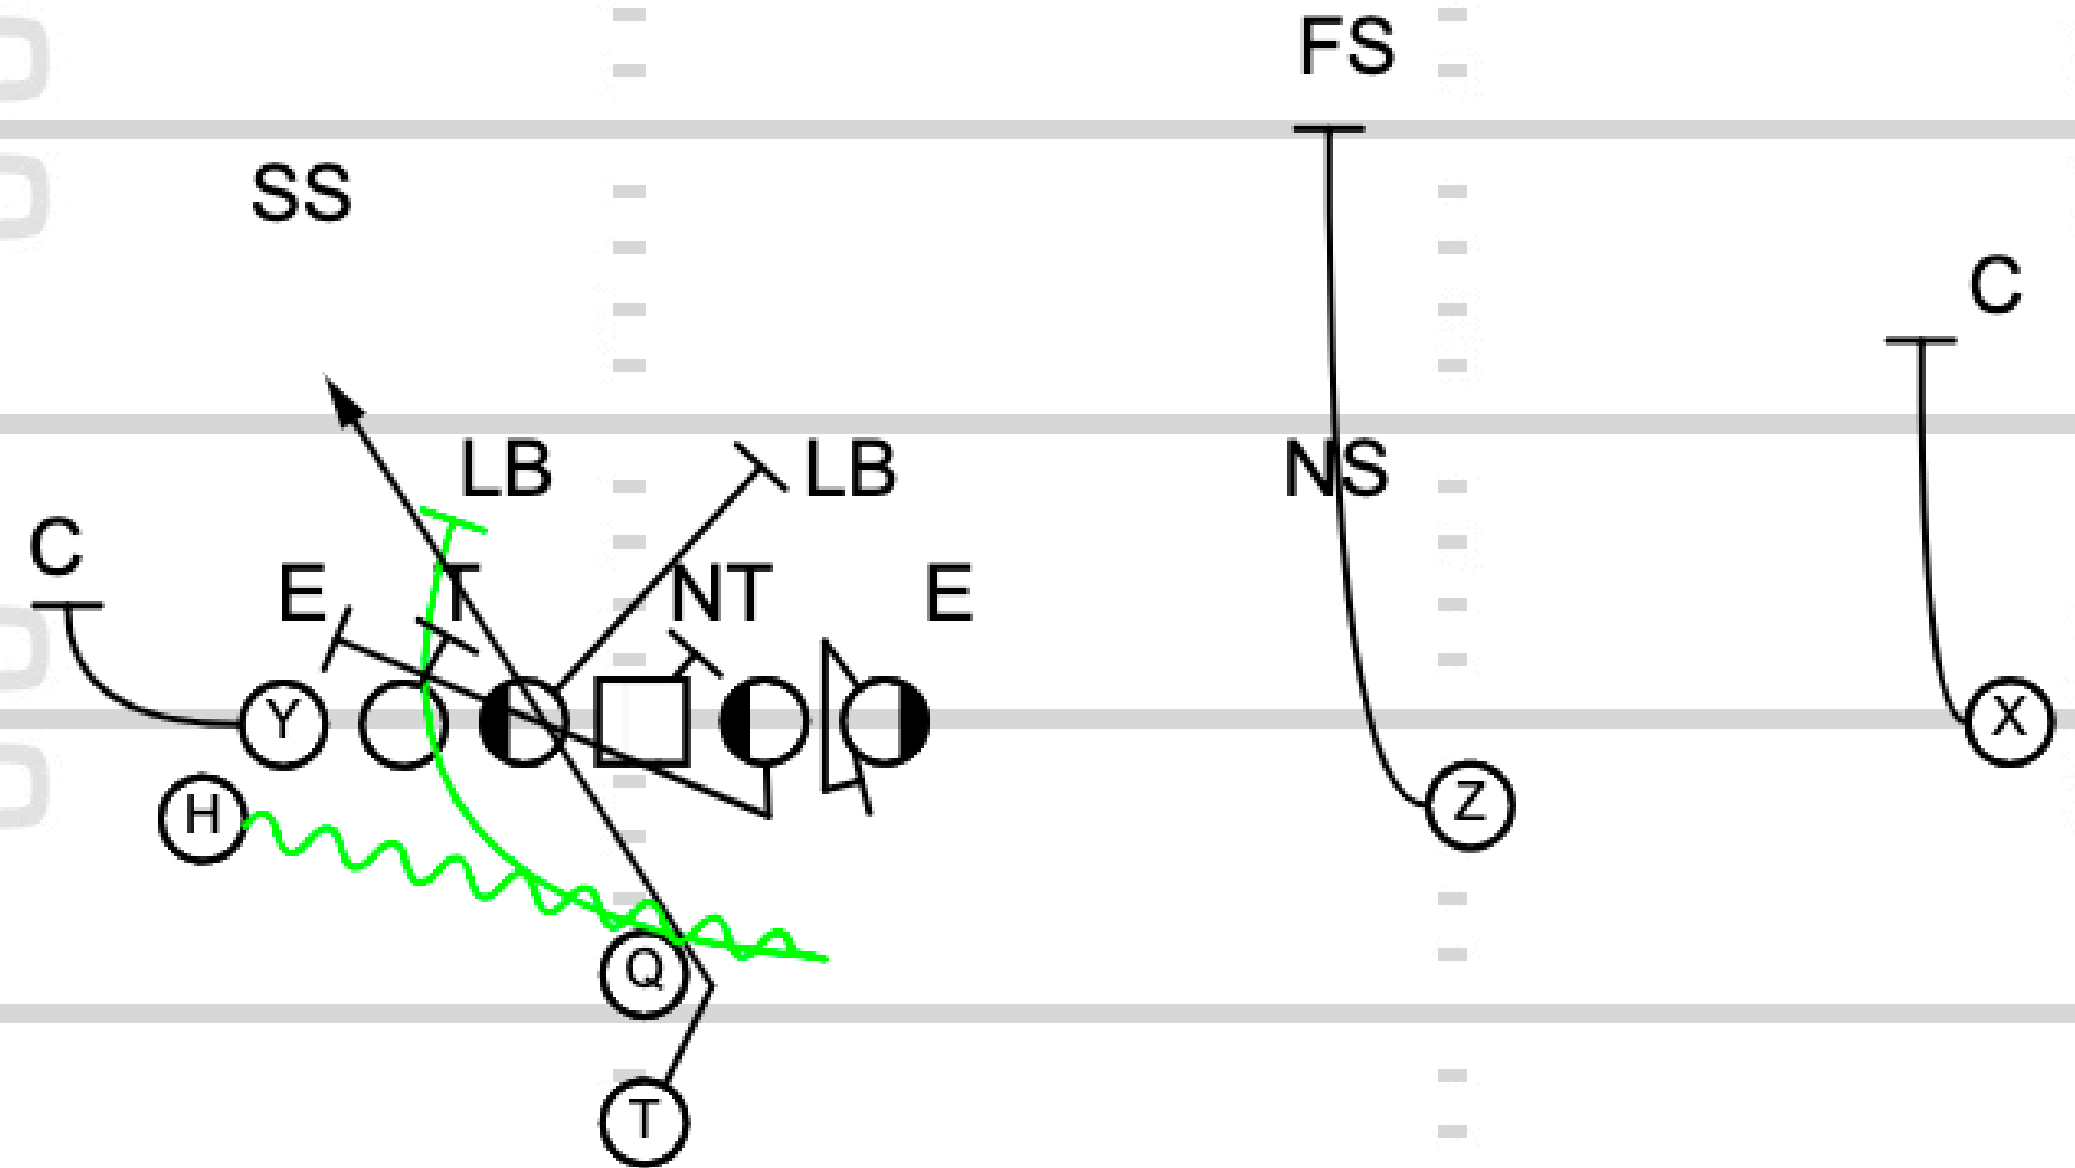

TOUCHDOWN
ANALYSIS