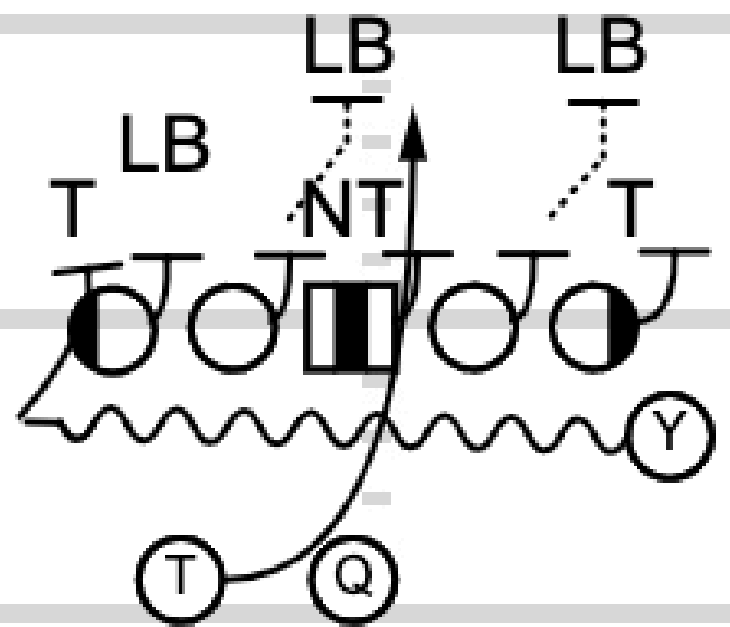

The Michigan Wolverines Playbook

TOUCHDOWN
ANALYSIS

Part 1: The Run Game

Play 1: 2X2 Jet Motion Inside Zone

TOUCHDOWN

ANALYSIS

Play 2: Y Motion Inside Zone Weak

TOUCHDOWN
ANALYSIS

SS

FS

TOUCHDOWN
ANALYSIS

**Play 3: RB Reload Motion to Gun
Bunch Inside Zone Weak**

TOUCHDOWN
ANALYSIS

TOUCHDOWN
ANALYSIS

Play 4: Z Escort Split Zone

TOUCHDOWN
ANALYSIS