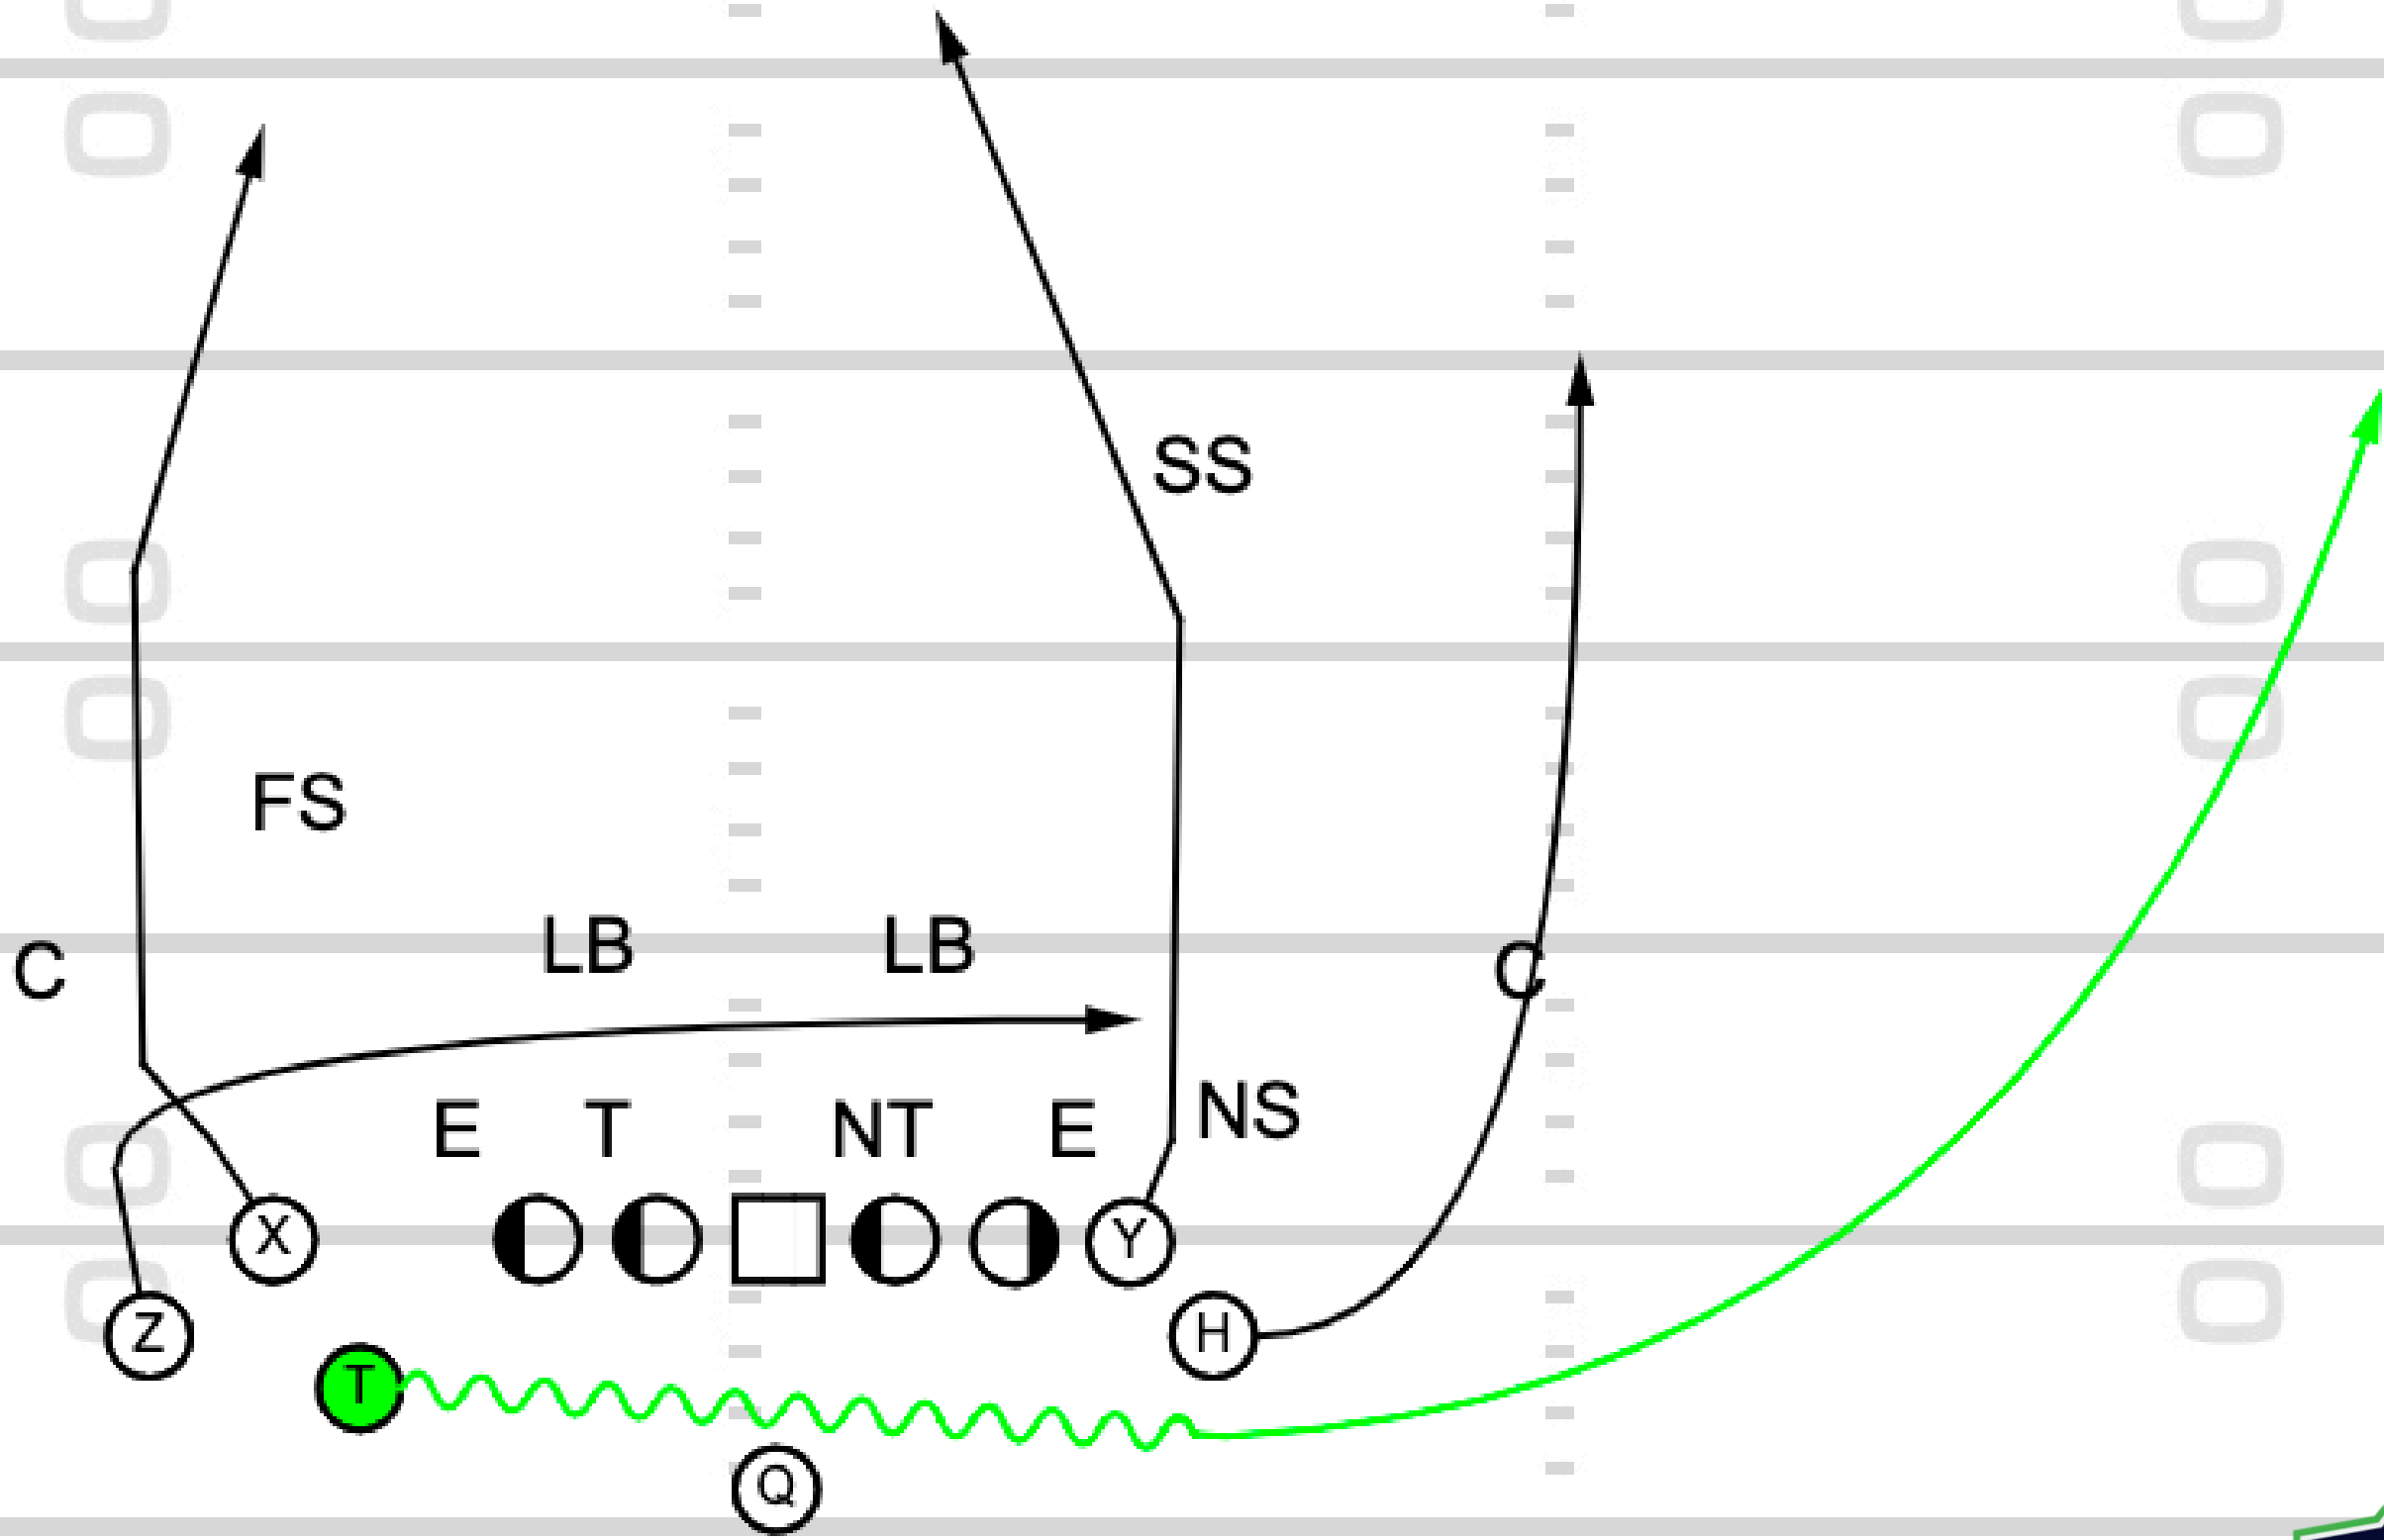

TOUCHDOWN
ANALYSIS