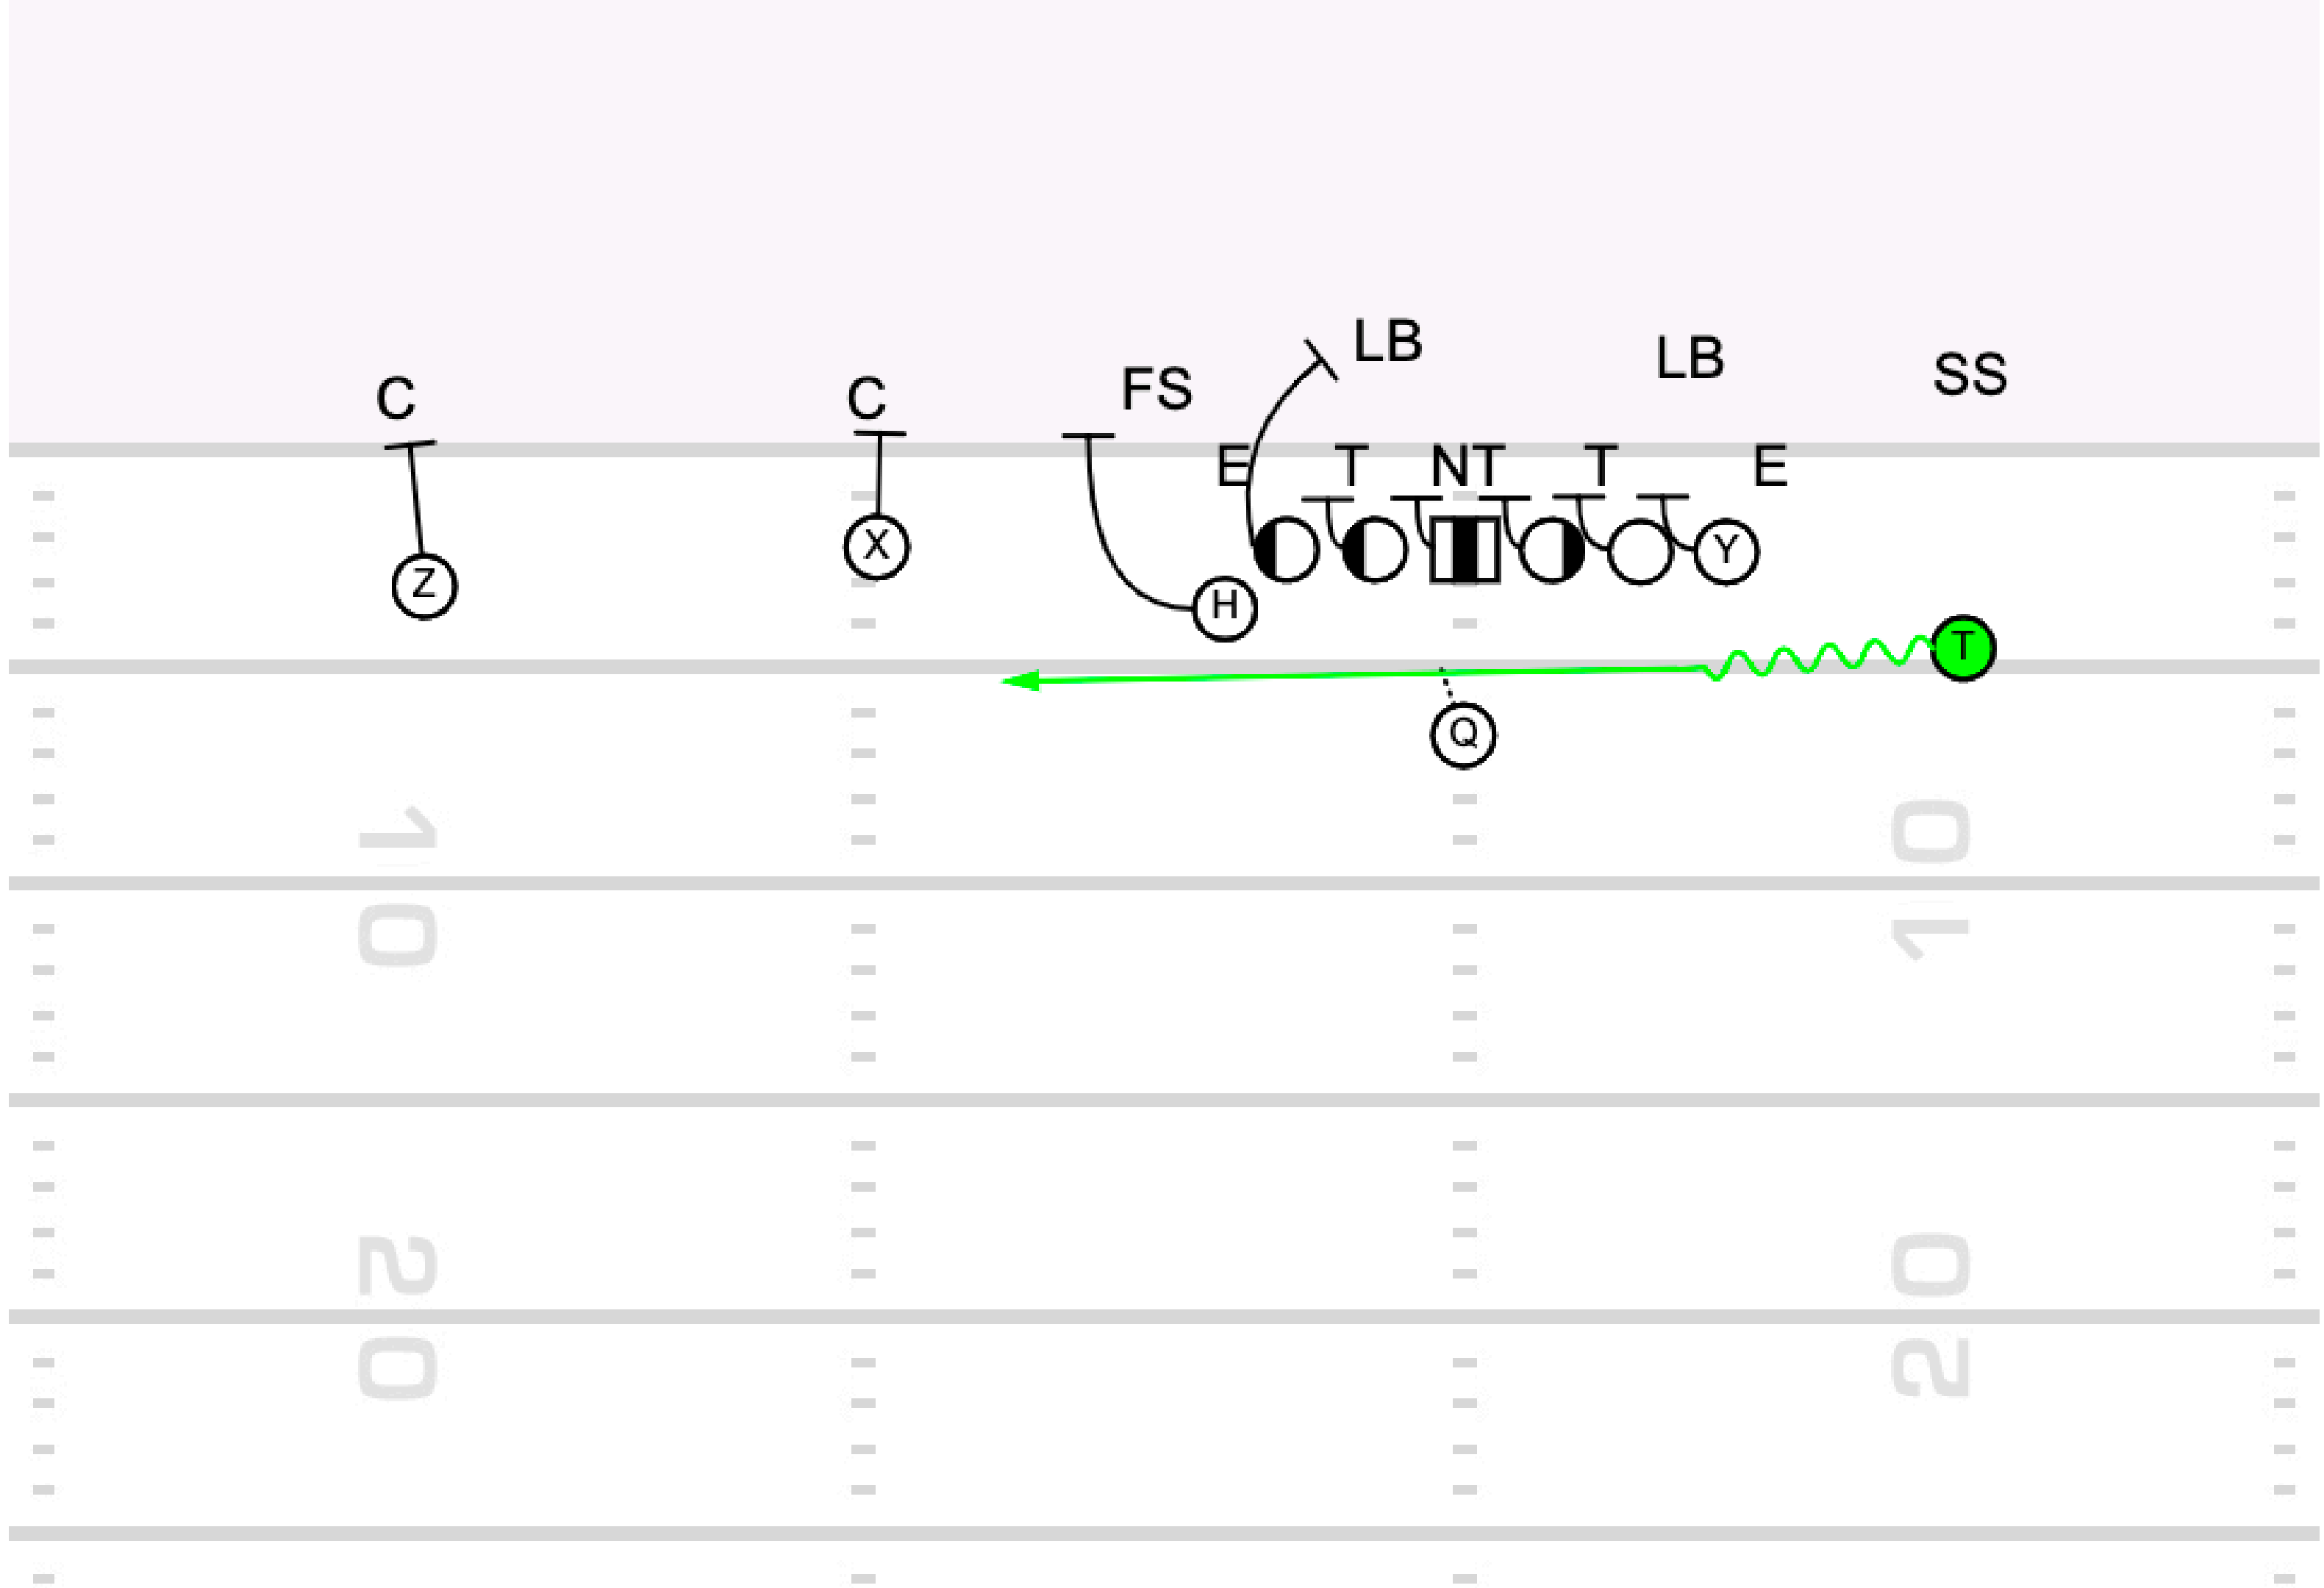

T

NS

Z

C

X

Play 15: Empty Trey H-Back Jet Sweep Weak

TOUCHDOWN
ANALYSIS

Part 2: The Pass Game