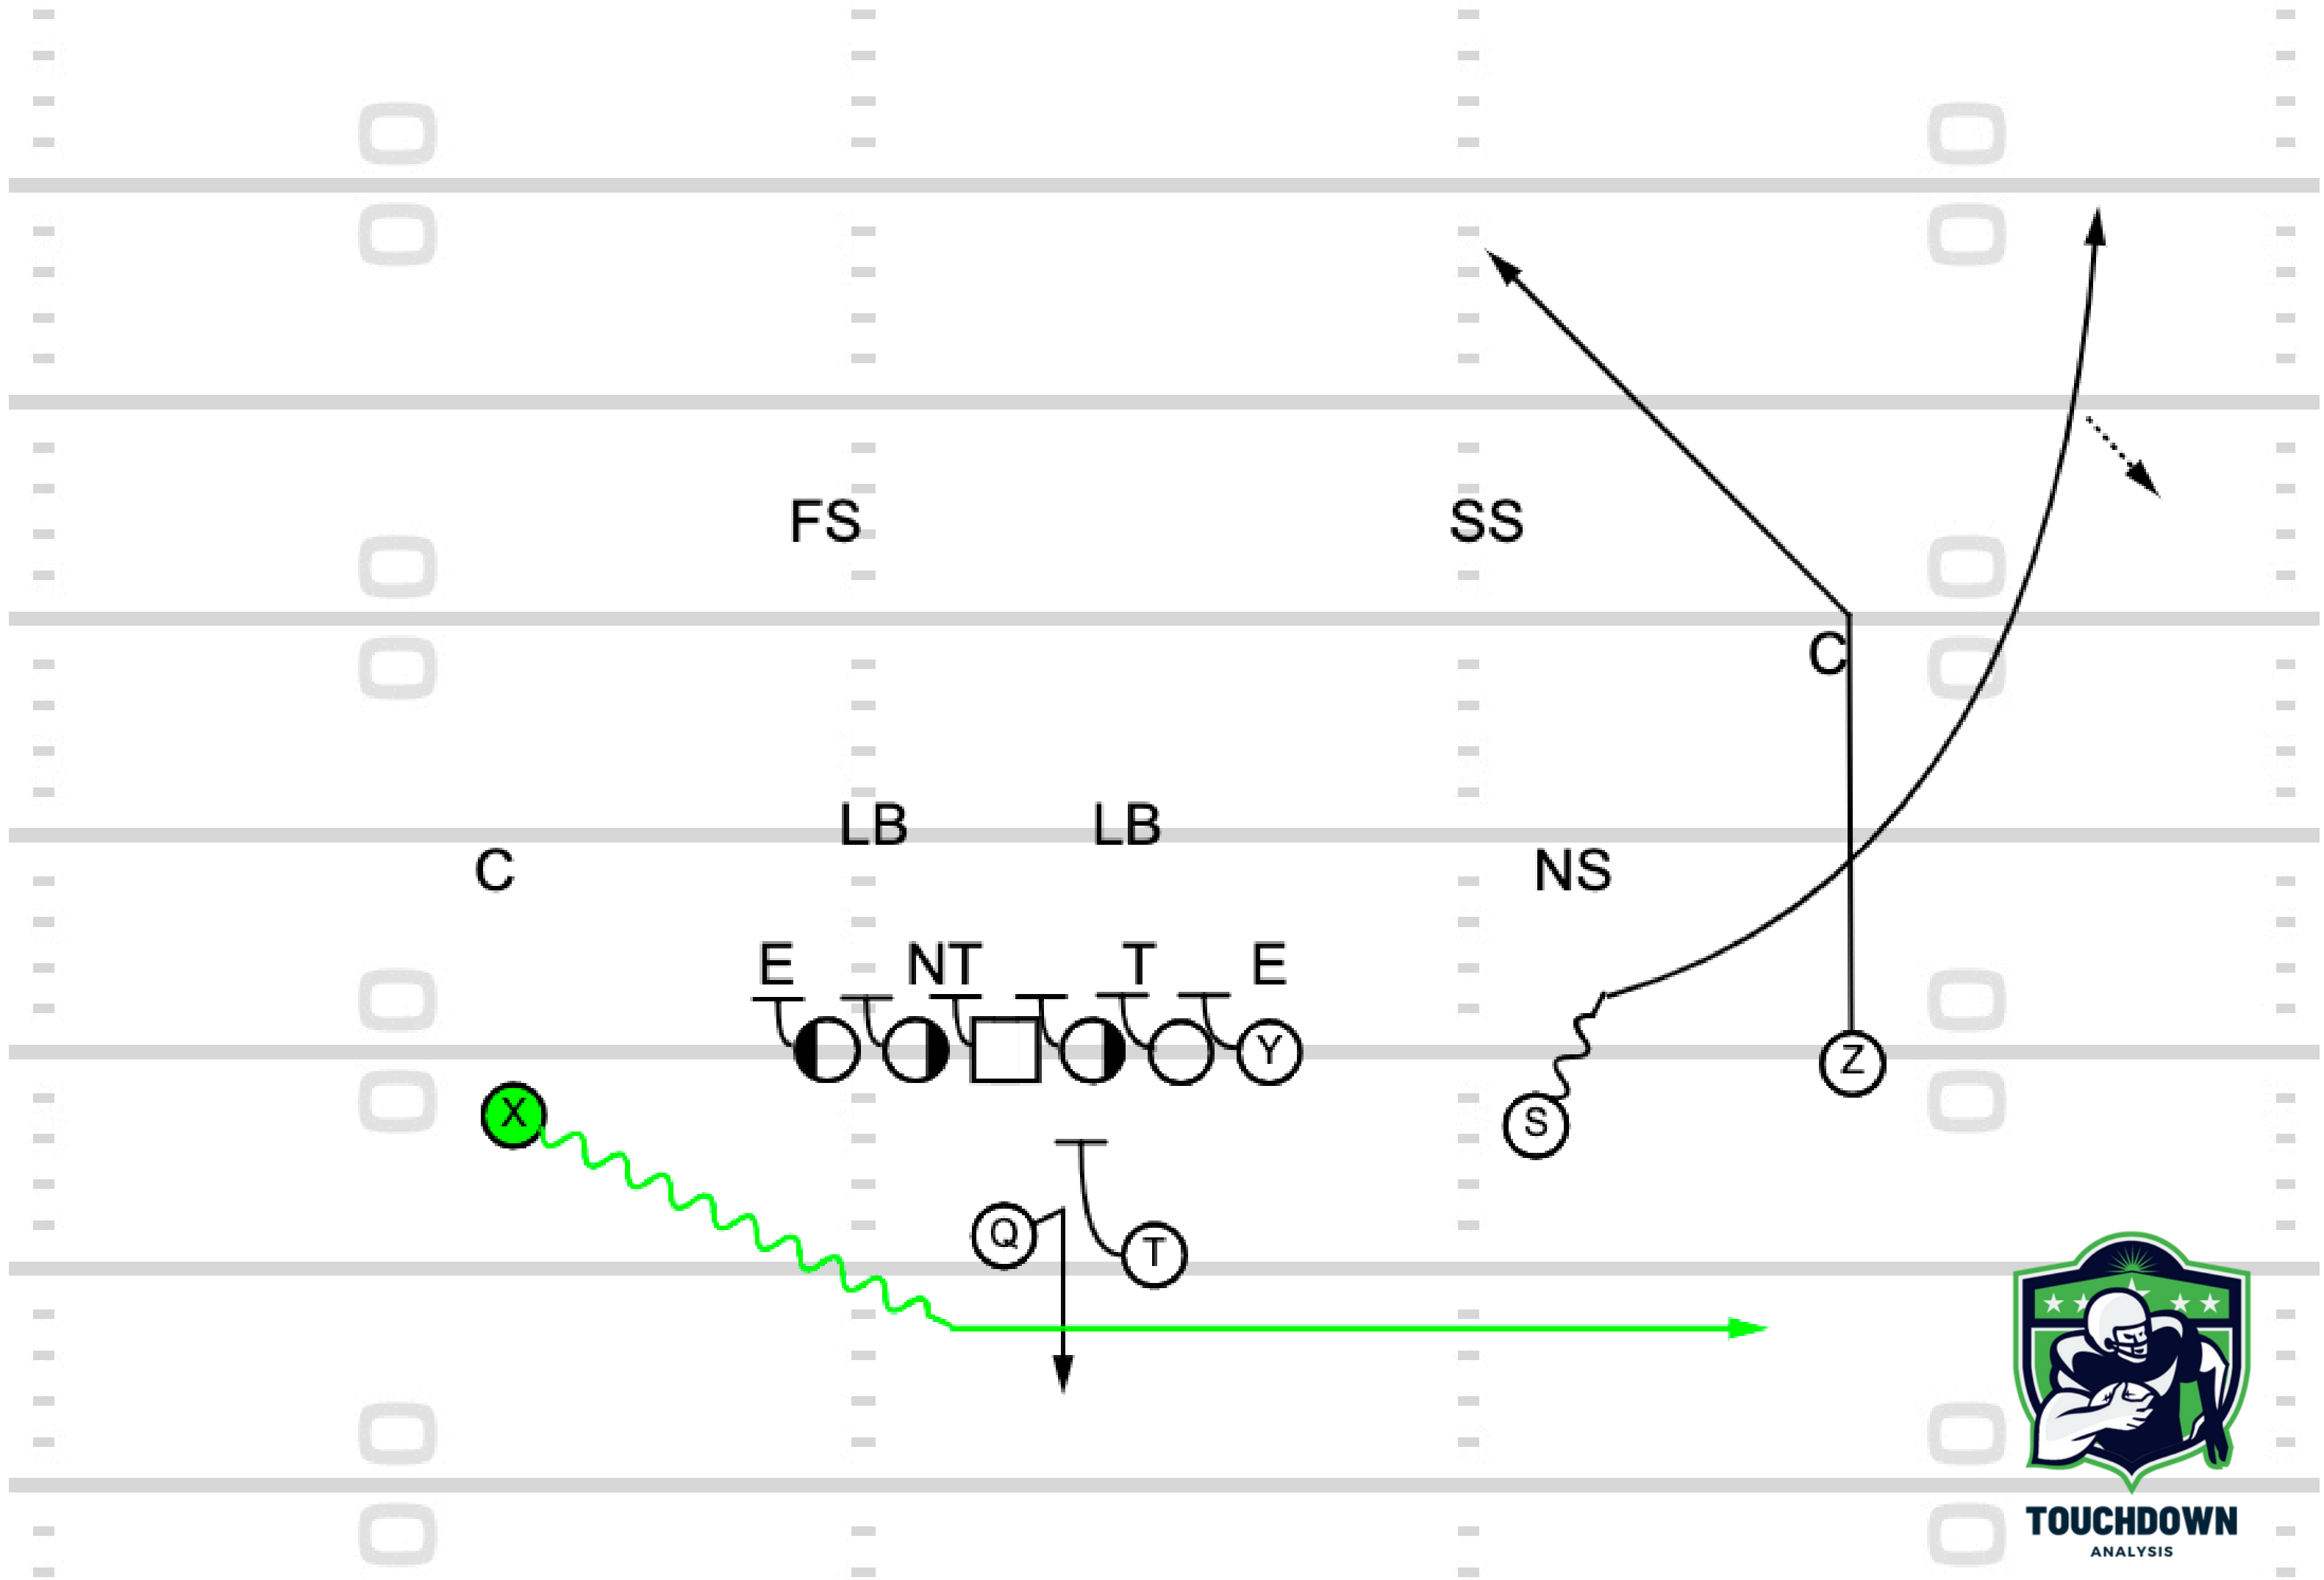

TOUCHDOWN
ANALYSIS