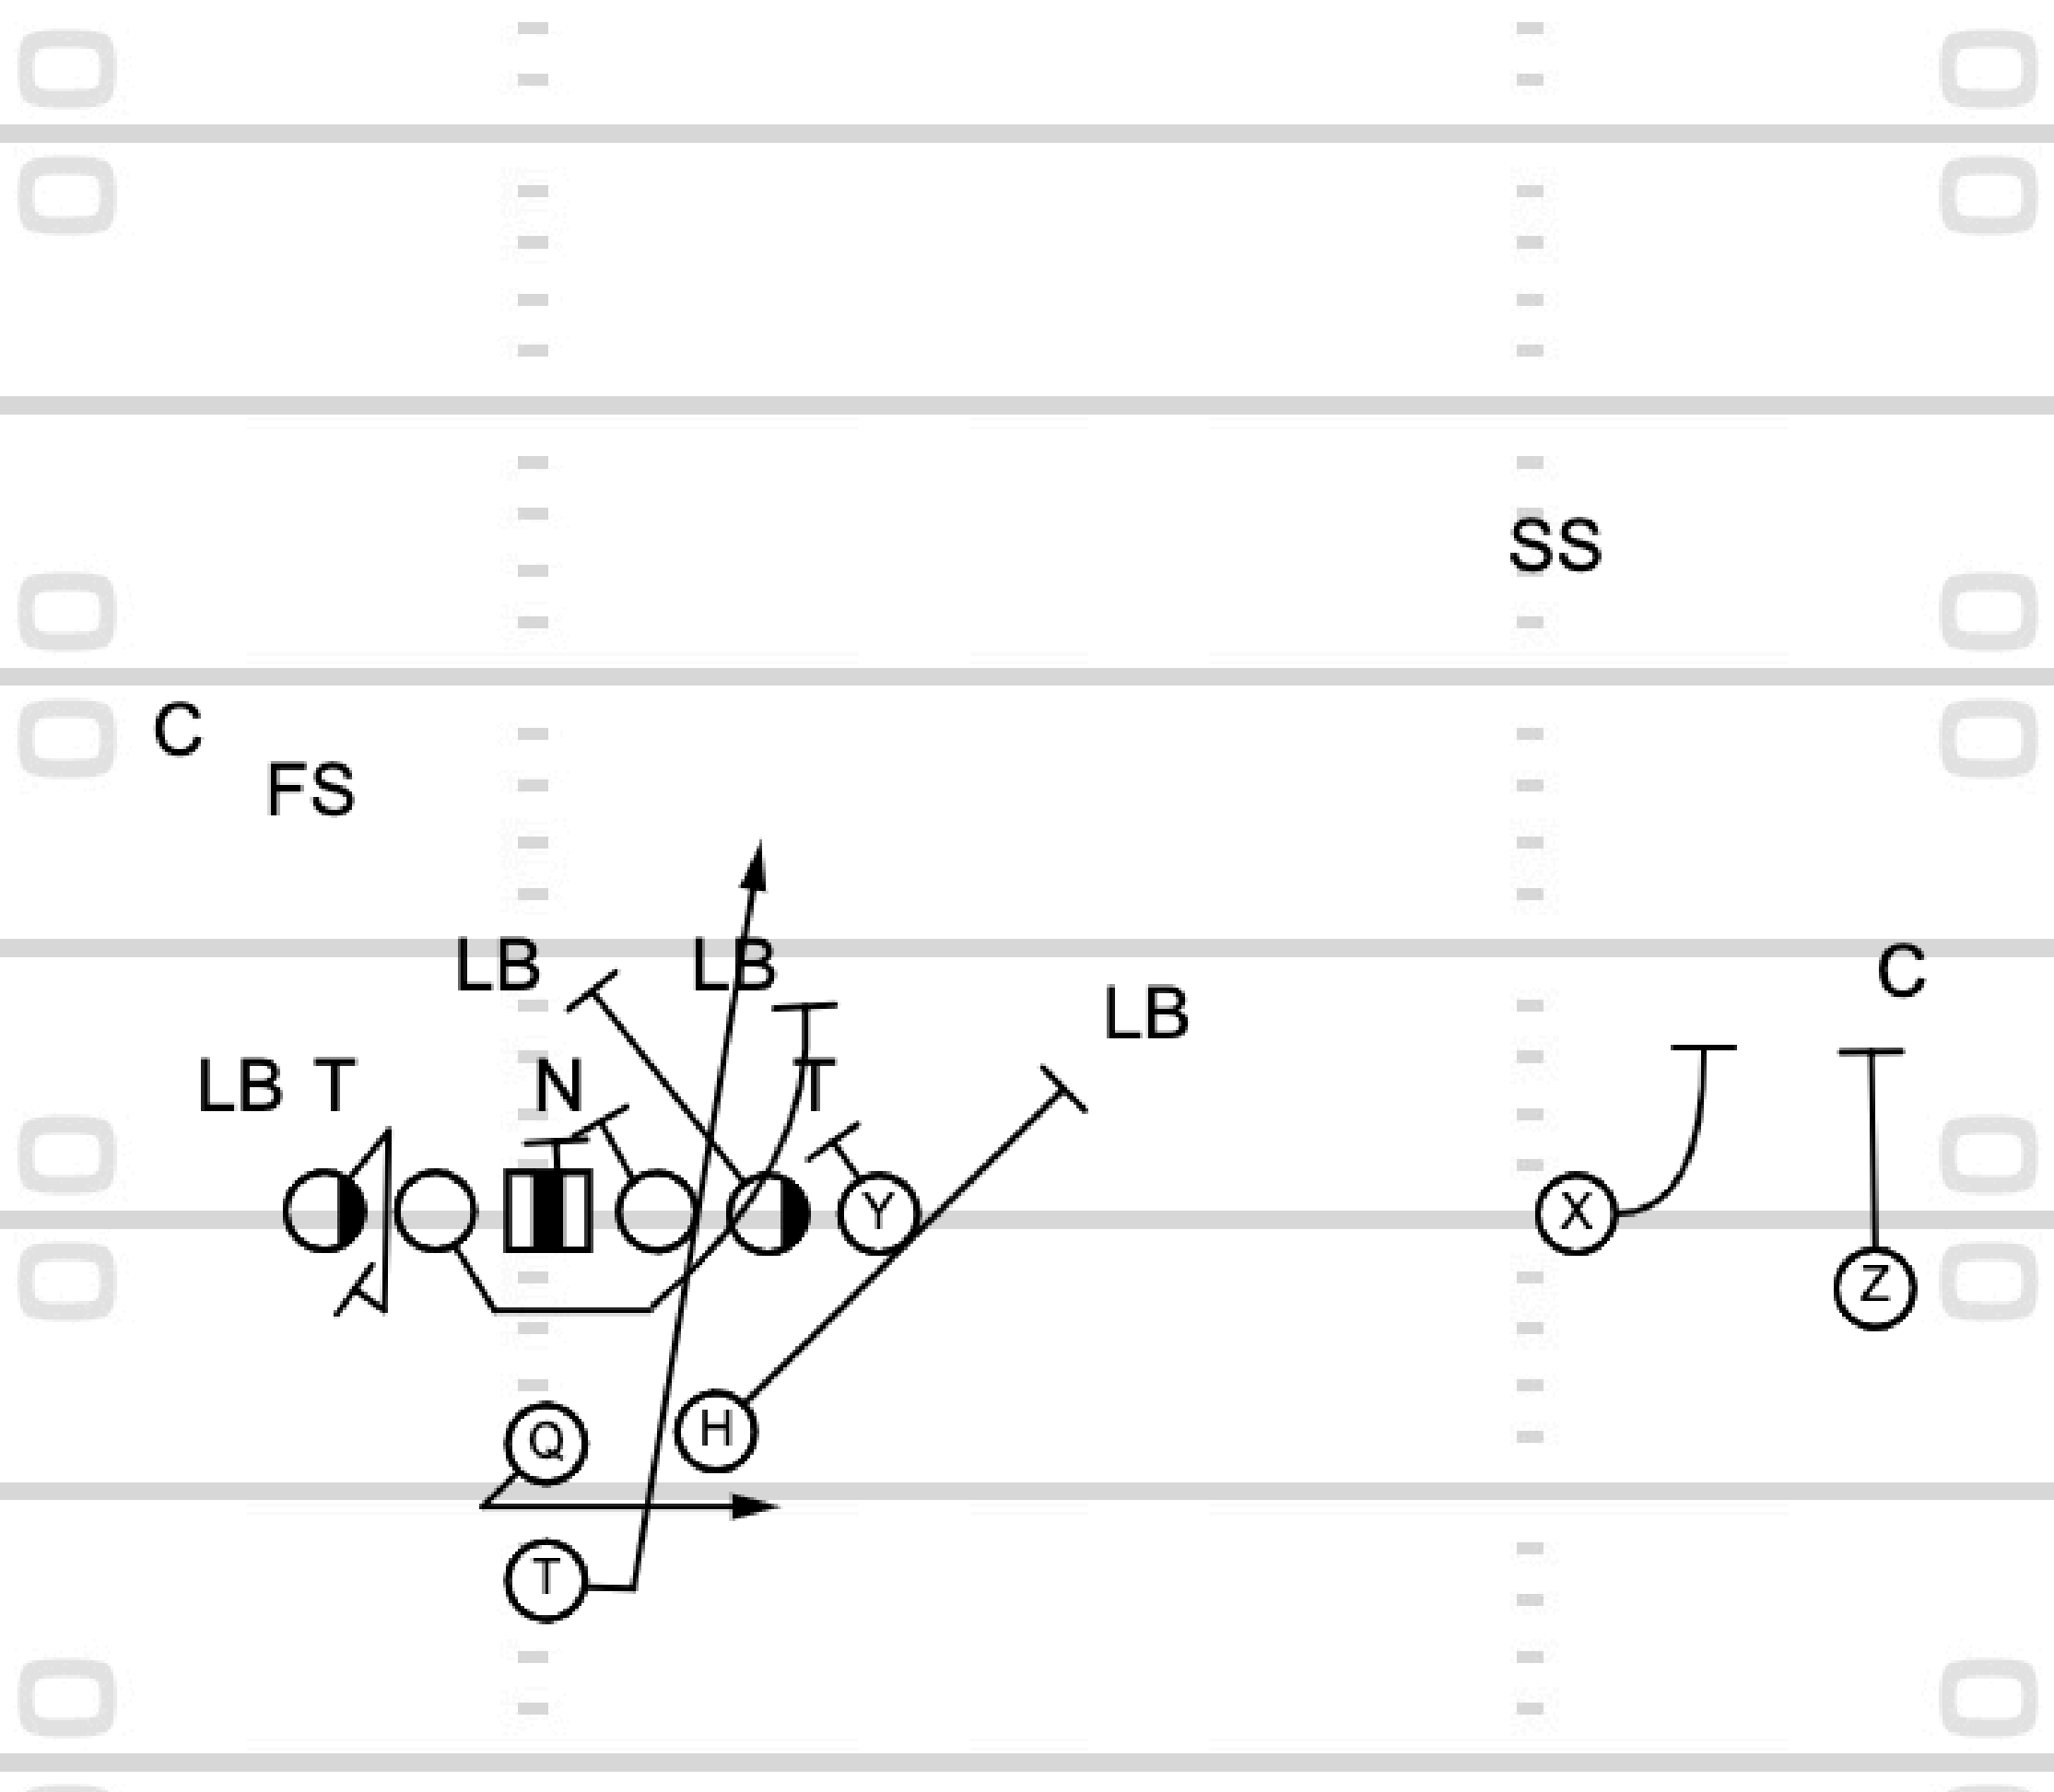

Play 6: Quads Over H-Back Zone

Read Swipe

TOUCHDOWN
ANALYSIS

FS

TOUCHDOWN
ANALYSIS

Play 7: Trey Over Y Off Slot Return ISO

TOUCHDOWN
ANALYSIS

TOUCHDOWN
ANALYSIS

Play 8: Z Motion to Wing Slot Duo

TOUCHDOWN
ANALYSIS

TOUCHDOWN
ANALYSIS

Play 9: DBL Slot Compressed Wedge

TOUCHDOWN
ANALYSIS

TOUCHDOWN
ANALYSIS

Play 10: Pistol Near Twins Over Power

TOUCHDOWN
ANALYSIS