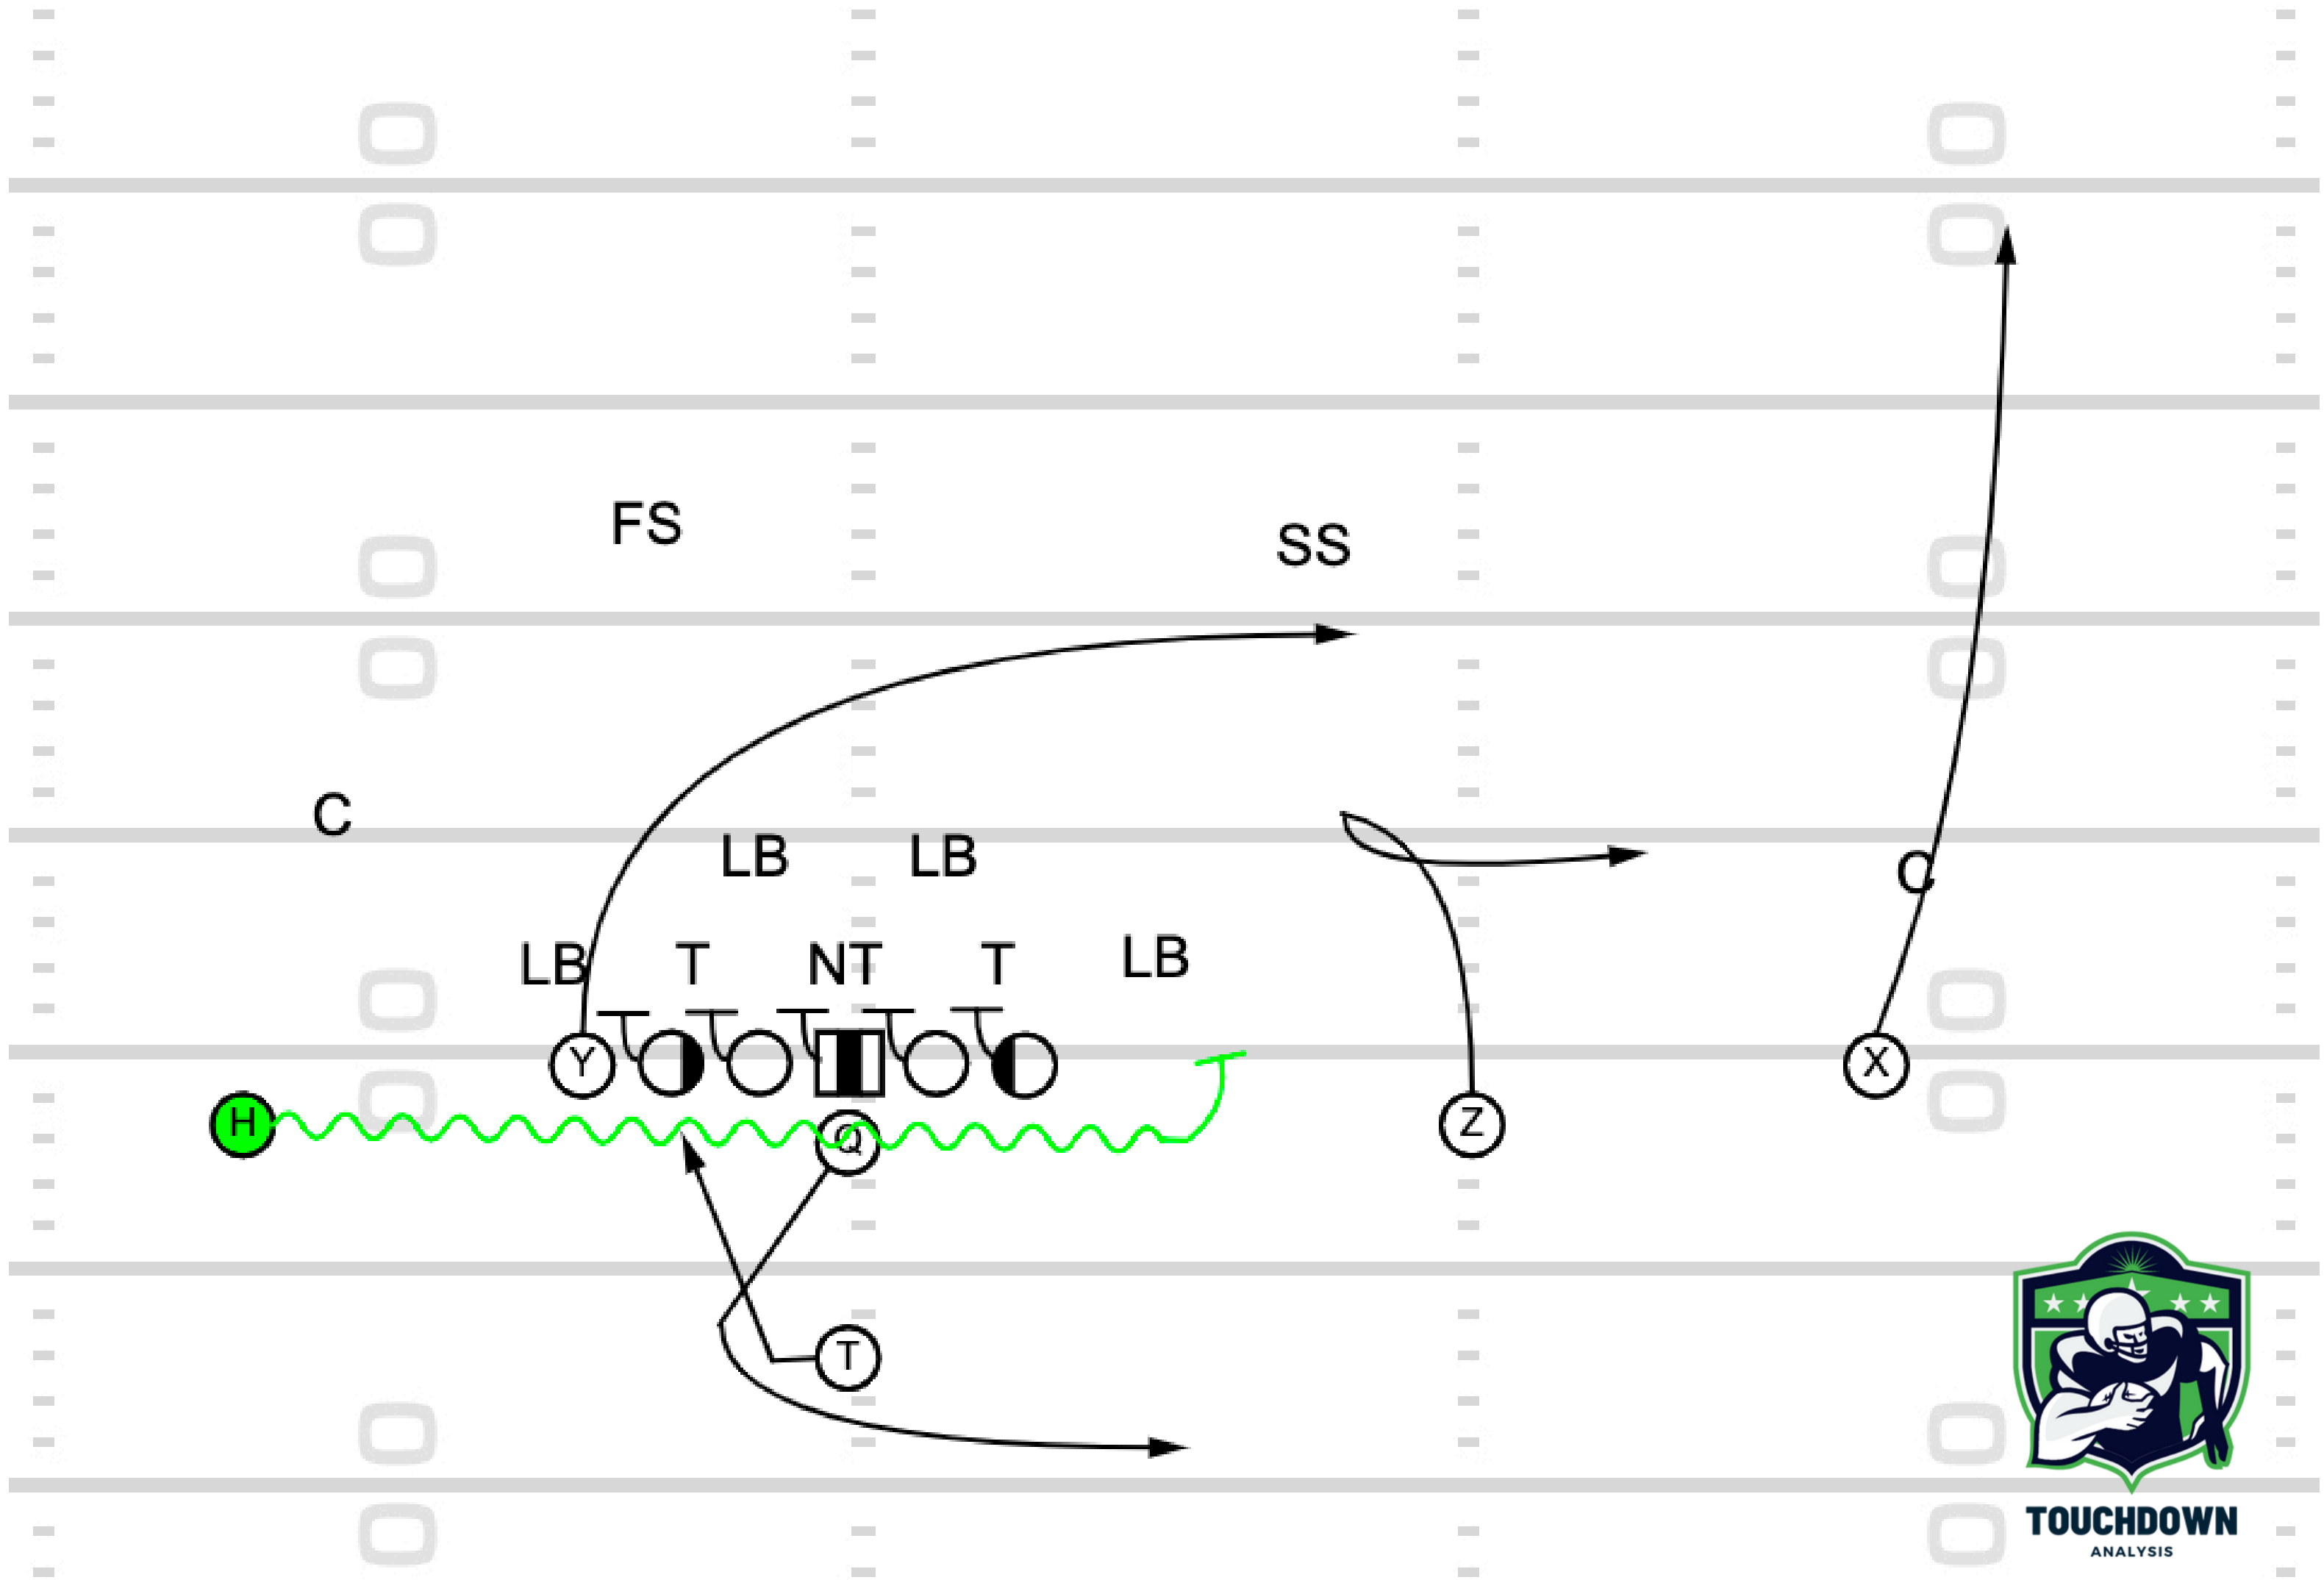

Play 10: Z Jet Boot Slide Y Corner

TOUCHDOWN
ANALYSIS

Play 11: Boot TB Flat X Quick Out

TOUCHDOWN
ANALYSIS

**Play 12: H Back Motion Trey Boot Z
Whip Y Drag**

TOUCHDOWN
ANALYSIS

TOUCHDOWN
ANALYSIS

Play 13: Empty Compressed S
Motion 4 Verts X Shallow