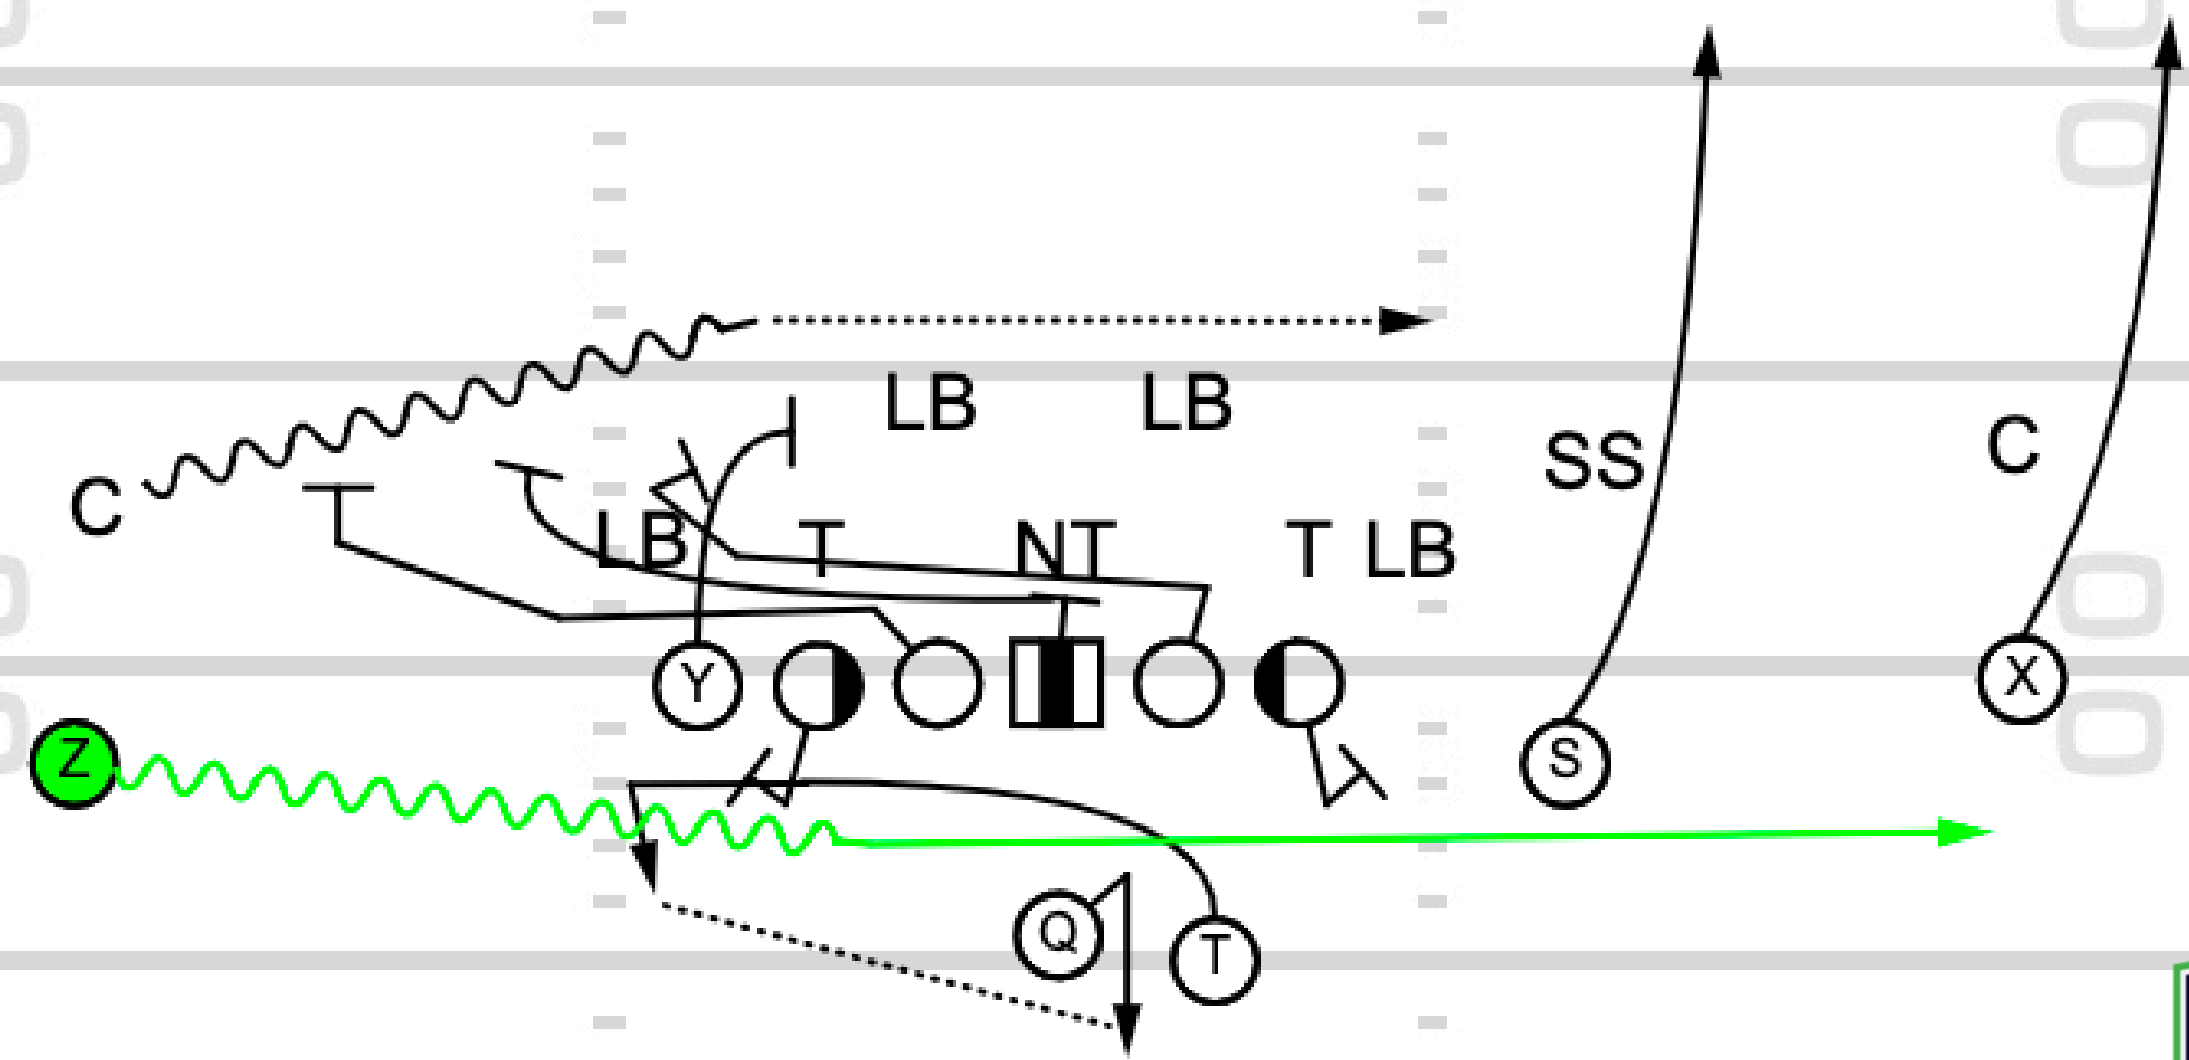

FS

TOUCHDOWN
ANALYSIS

Play 9: Z Orbit Pin & Pull GC Bubble Screen

TOUCHDOWN
ANALYSIS

TOUCHDOWN
ANALYSIS

Play 10: PA Z Jet Sweep TB Screen Away

TOUCHDOWN
ANALYSIS

FS