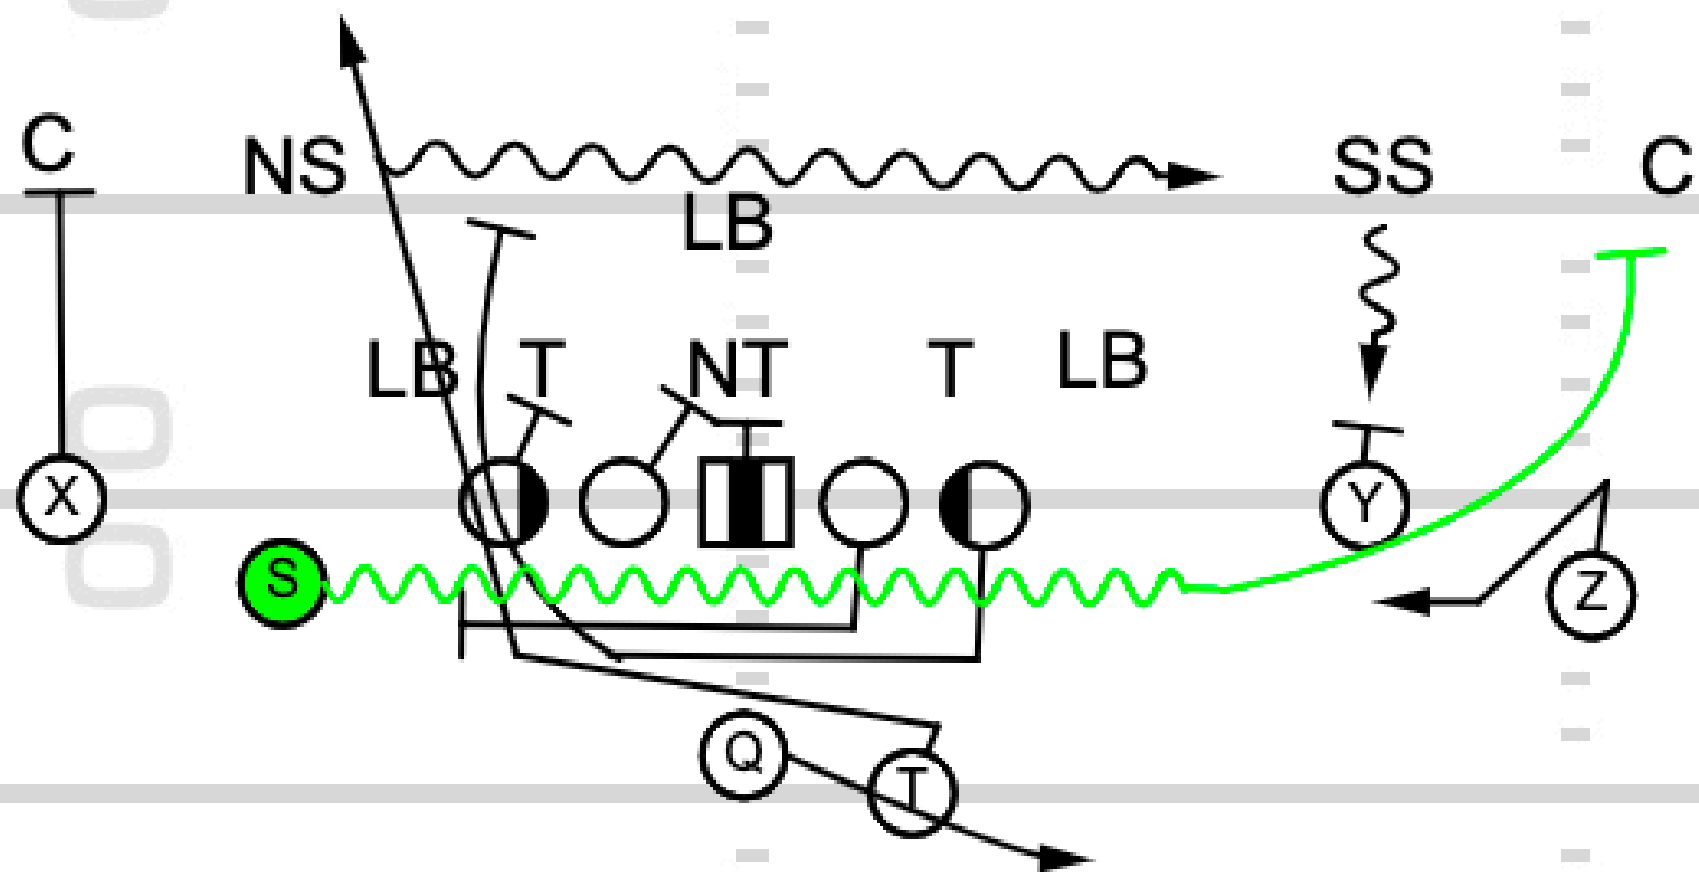

FS

TOUCHDOWN
ANALYSIS