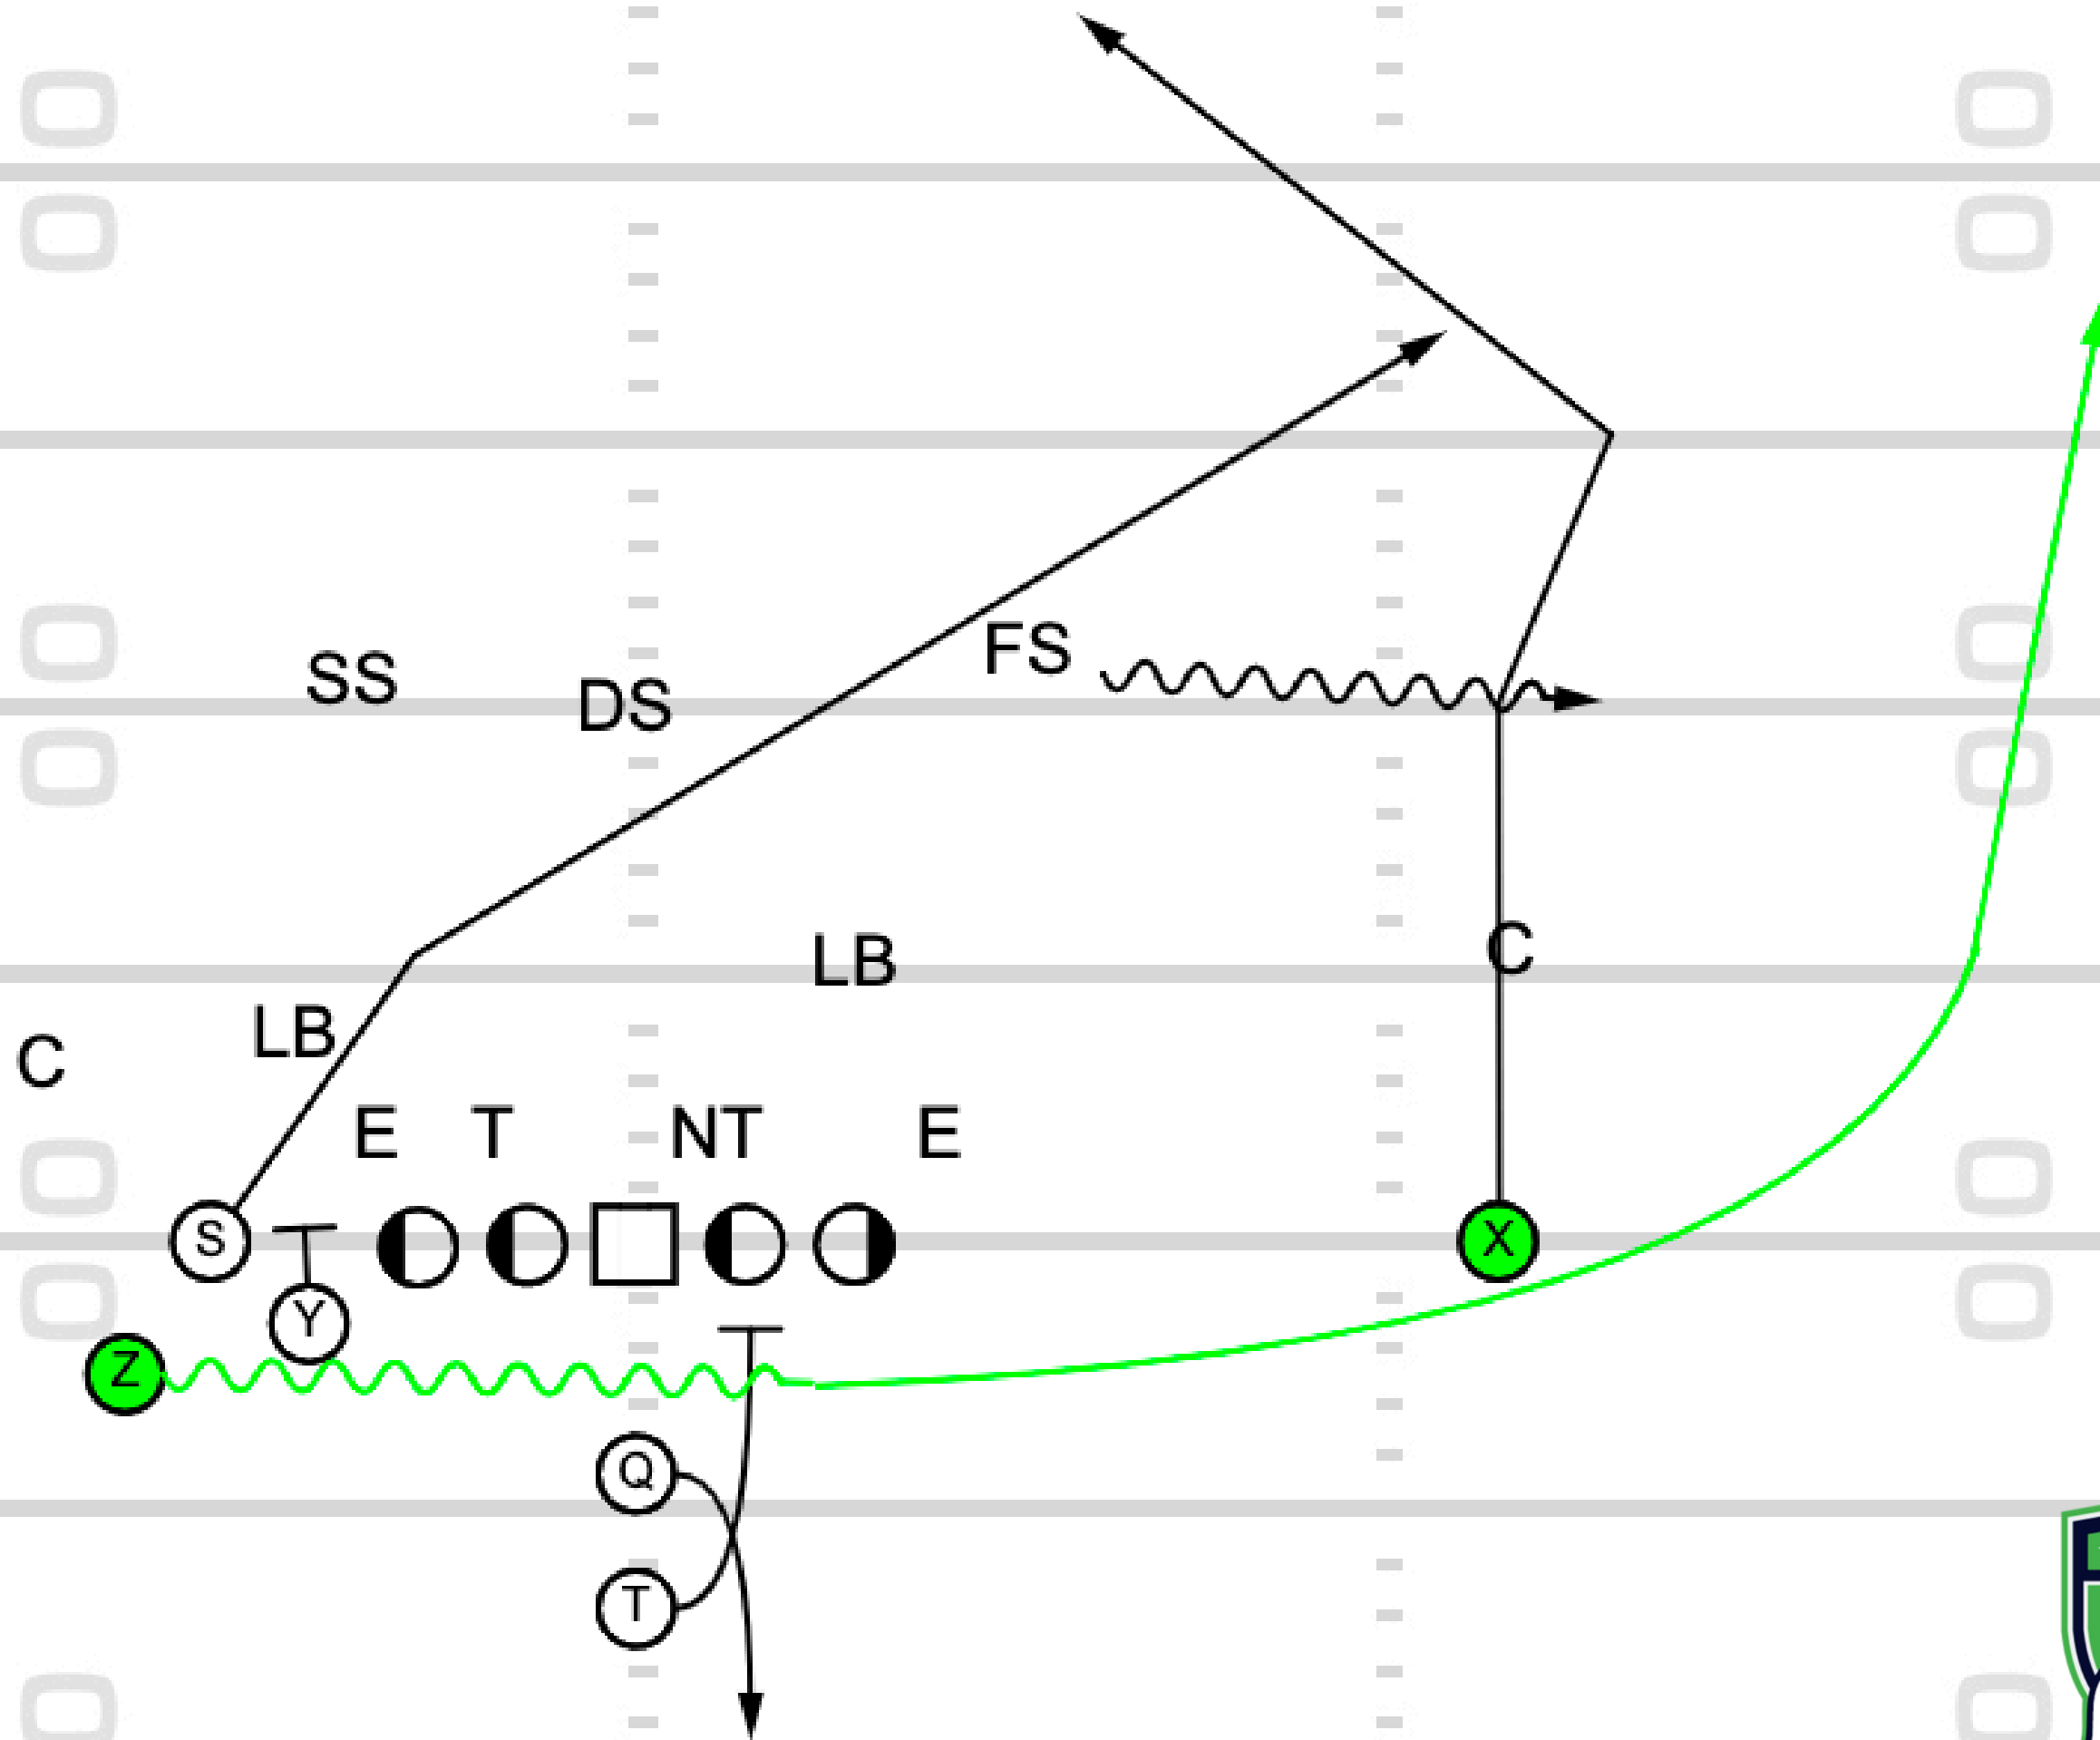

TOUCHDOWN
ANALYSIS