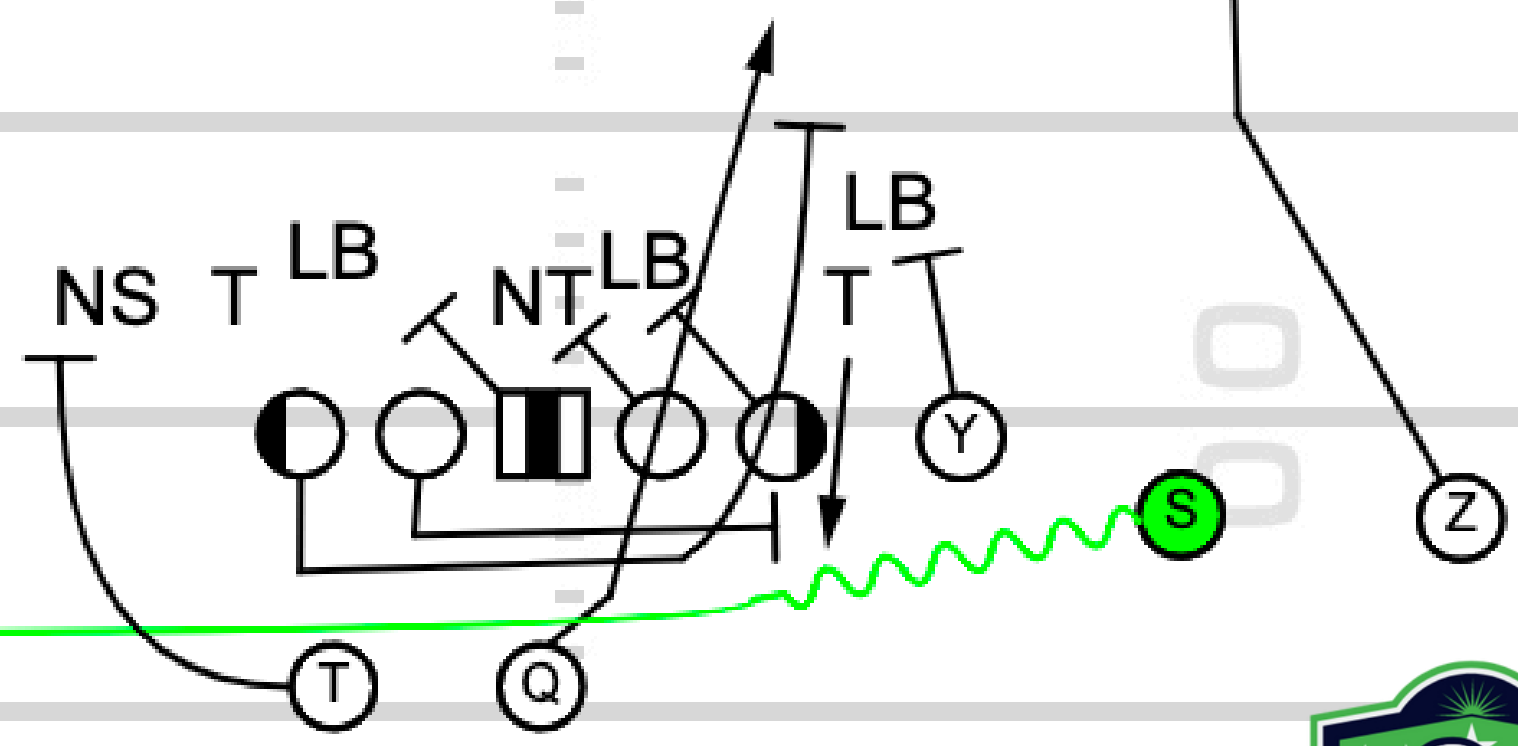

FS

SS

C

TOUCHDOWN
ANALYSIS