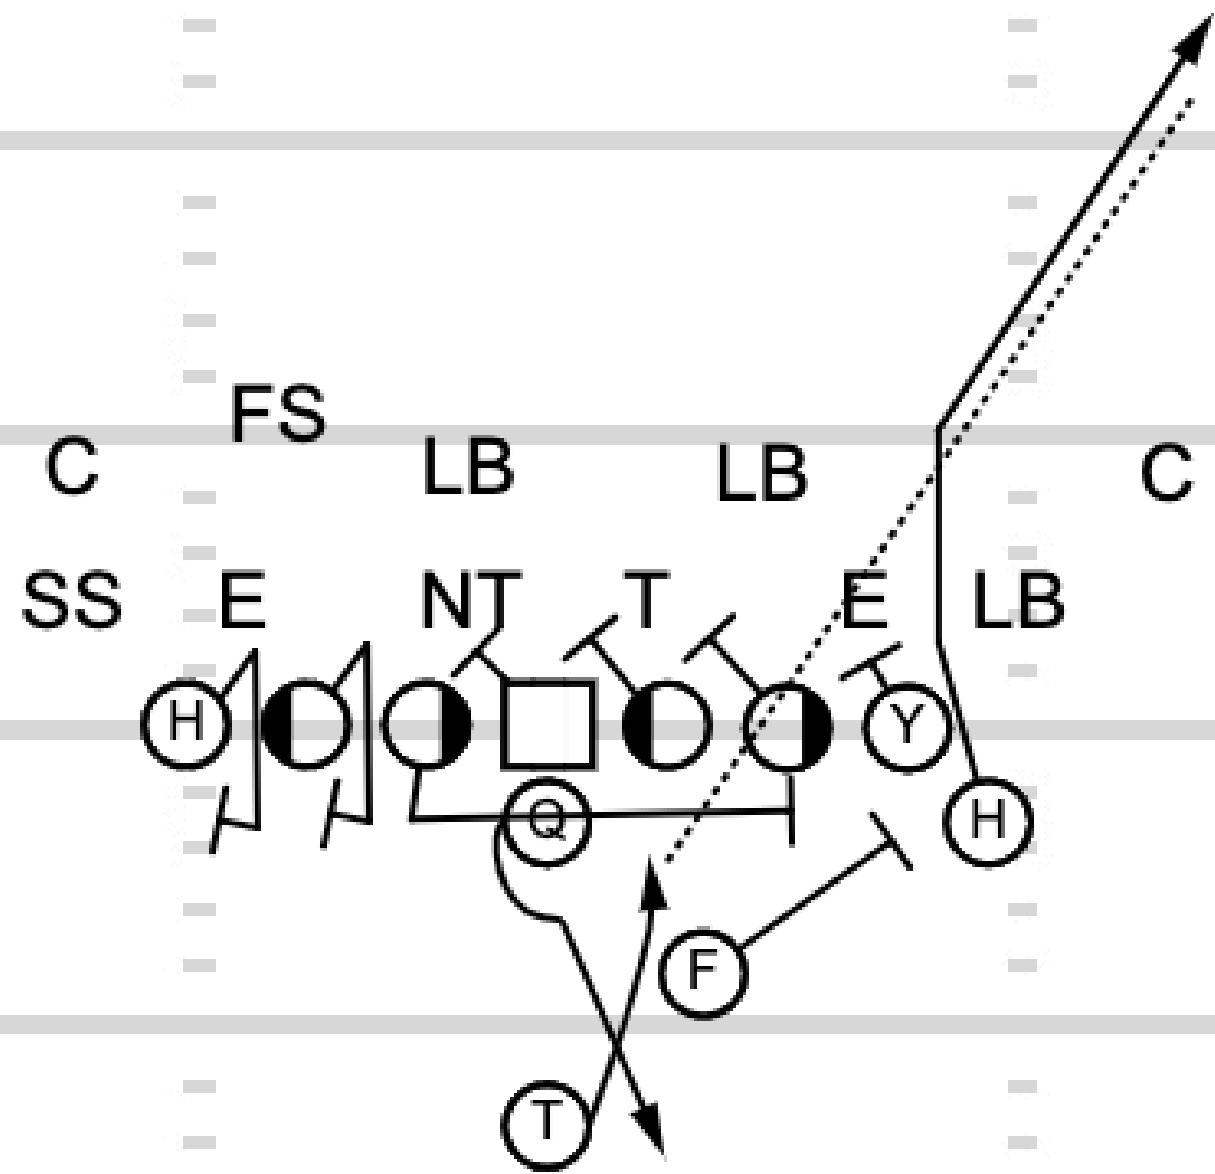

TOUCHDOWN
ANALYSIS

Play 11: Motion to Trey Bunch X Flat Screen

TOUCHDOWN
ANALYSIS

Play 12: Jumbo Power RB Pop Pass To Wing

TOUCHDOWN
ANALYSIS

TOUCHDOWN
ANALYSIS

Play 13: Zac Motion to Pin & Pull X Now Screen