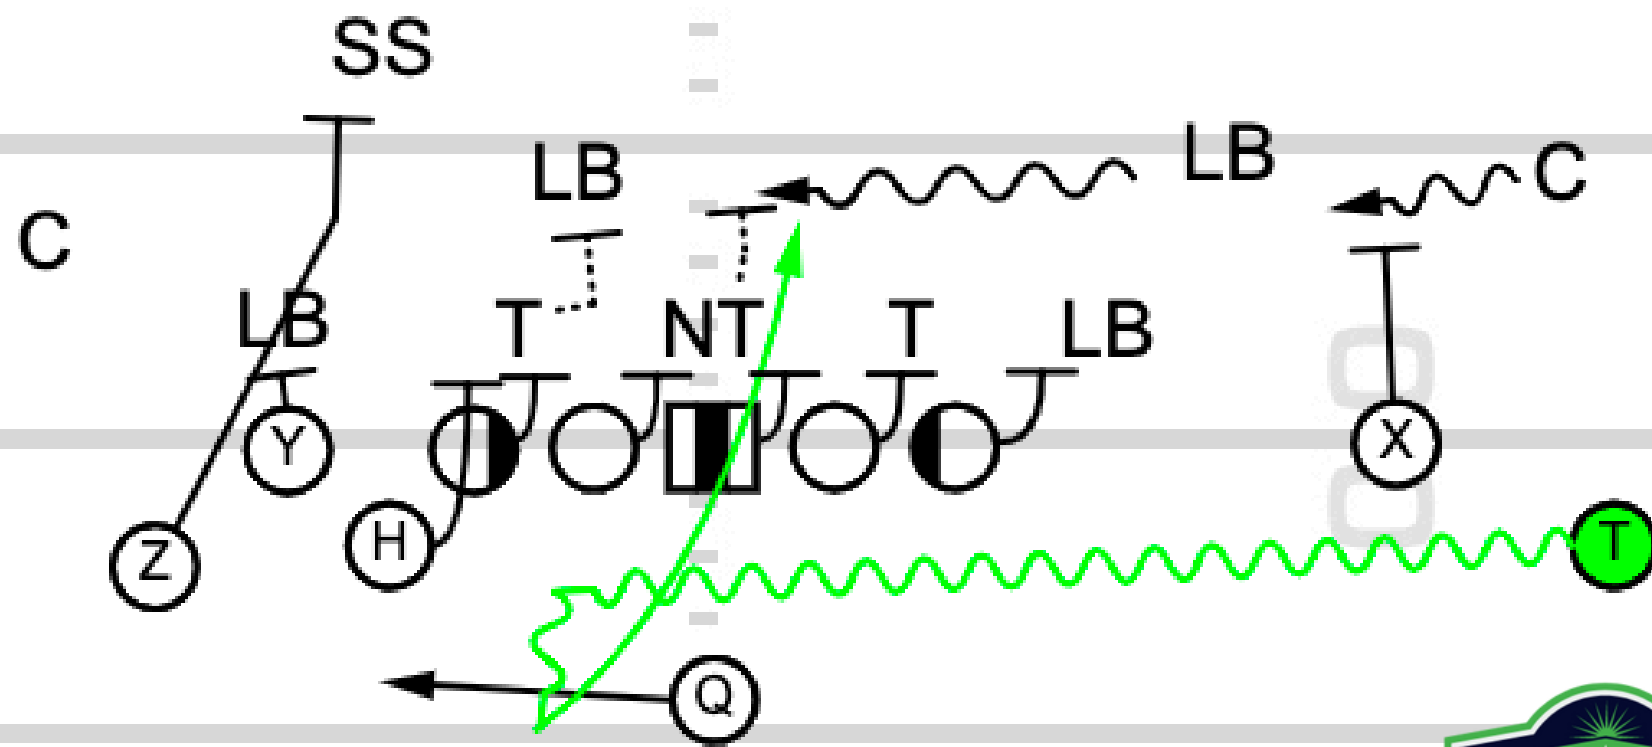

SS

FS

TOUCHDOWN
ANALYSIS

**Play 3: RB Reload Motion to Gun
Bunch Inside Zone Weak**

TOUCHDOWN
ANALYSIS

TOUCHDOWN
ANALYSIS

Play 4: Z Escort Split Zone

TOUCHDOWN
ANALYSIS

TOUCHDOWN
ANALYSIS

10

20

10

20

Play 5: Pistol Trips Wing Z Jet Split Zone

TOUCHDOWN
ANALYSIS

TOUCHDOWN
ANALYSIS

Play 6: Quads Over H-Back Zone

Read Swipe

TOUCHDOWN
ANALYSIS

FS

TOUCHDOWN
ANALYSIS

Play 7: Trey Over Y Off Slot Return ISO

TOUCHDOWN
ANALYSIS

TOUCHDOWN
ANALYSIS