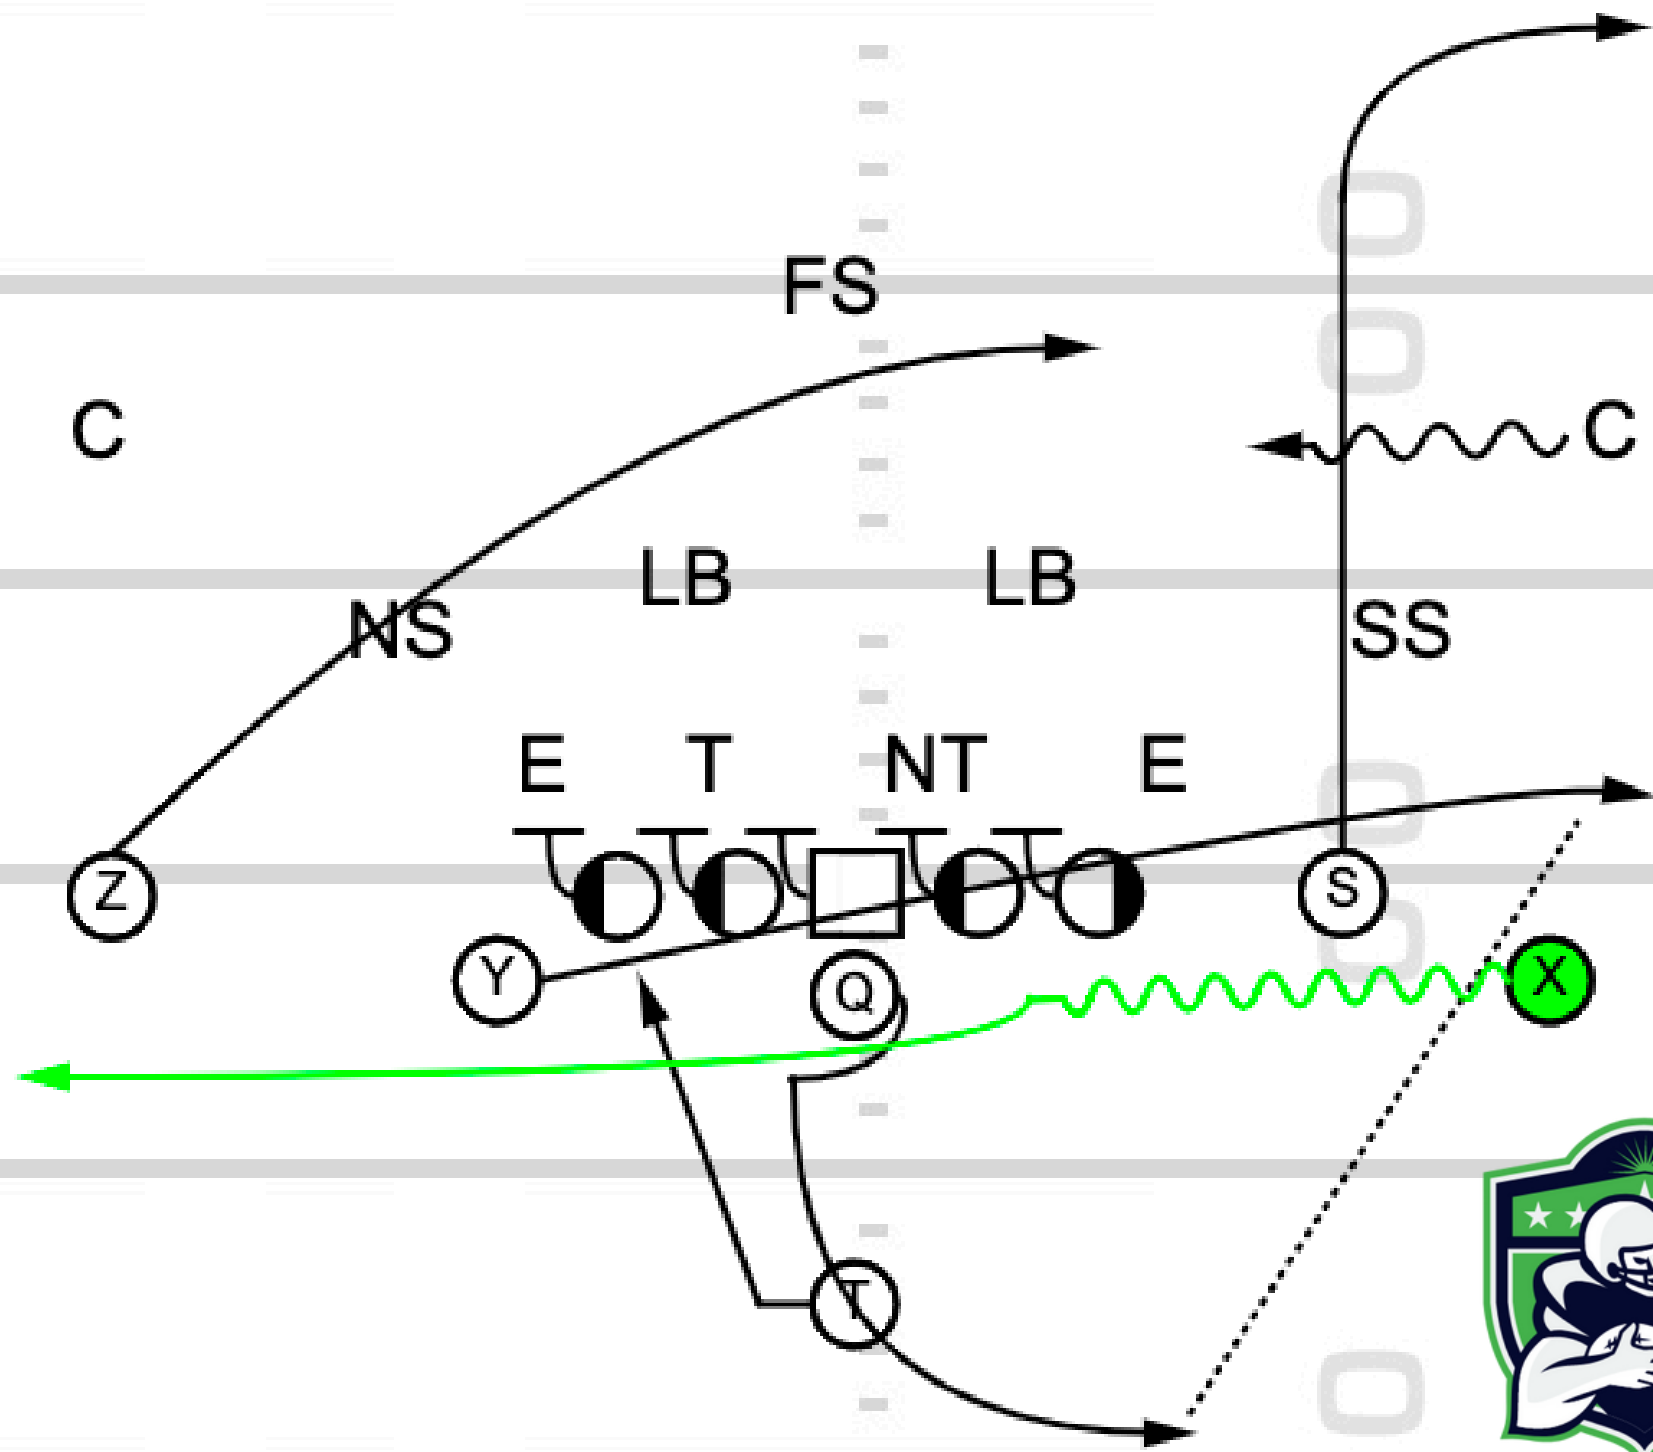

TOUCHDOWN
ANALYSIS

**Play 7: Hannover Bunch RB Orbit
Reload Now Screen**

TOUCHDOWN
ANALYSIS

Play 8: 2x2 X Jet Motion Boot

TOUCHDOWN
ANALYSIS

Play 9: Jet Split Zone Boot

TOUCHDOWN
ANALYSIS

TOUCHDOWN
ANALYSIS