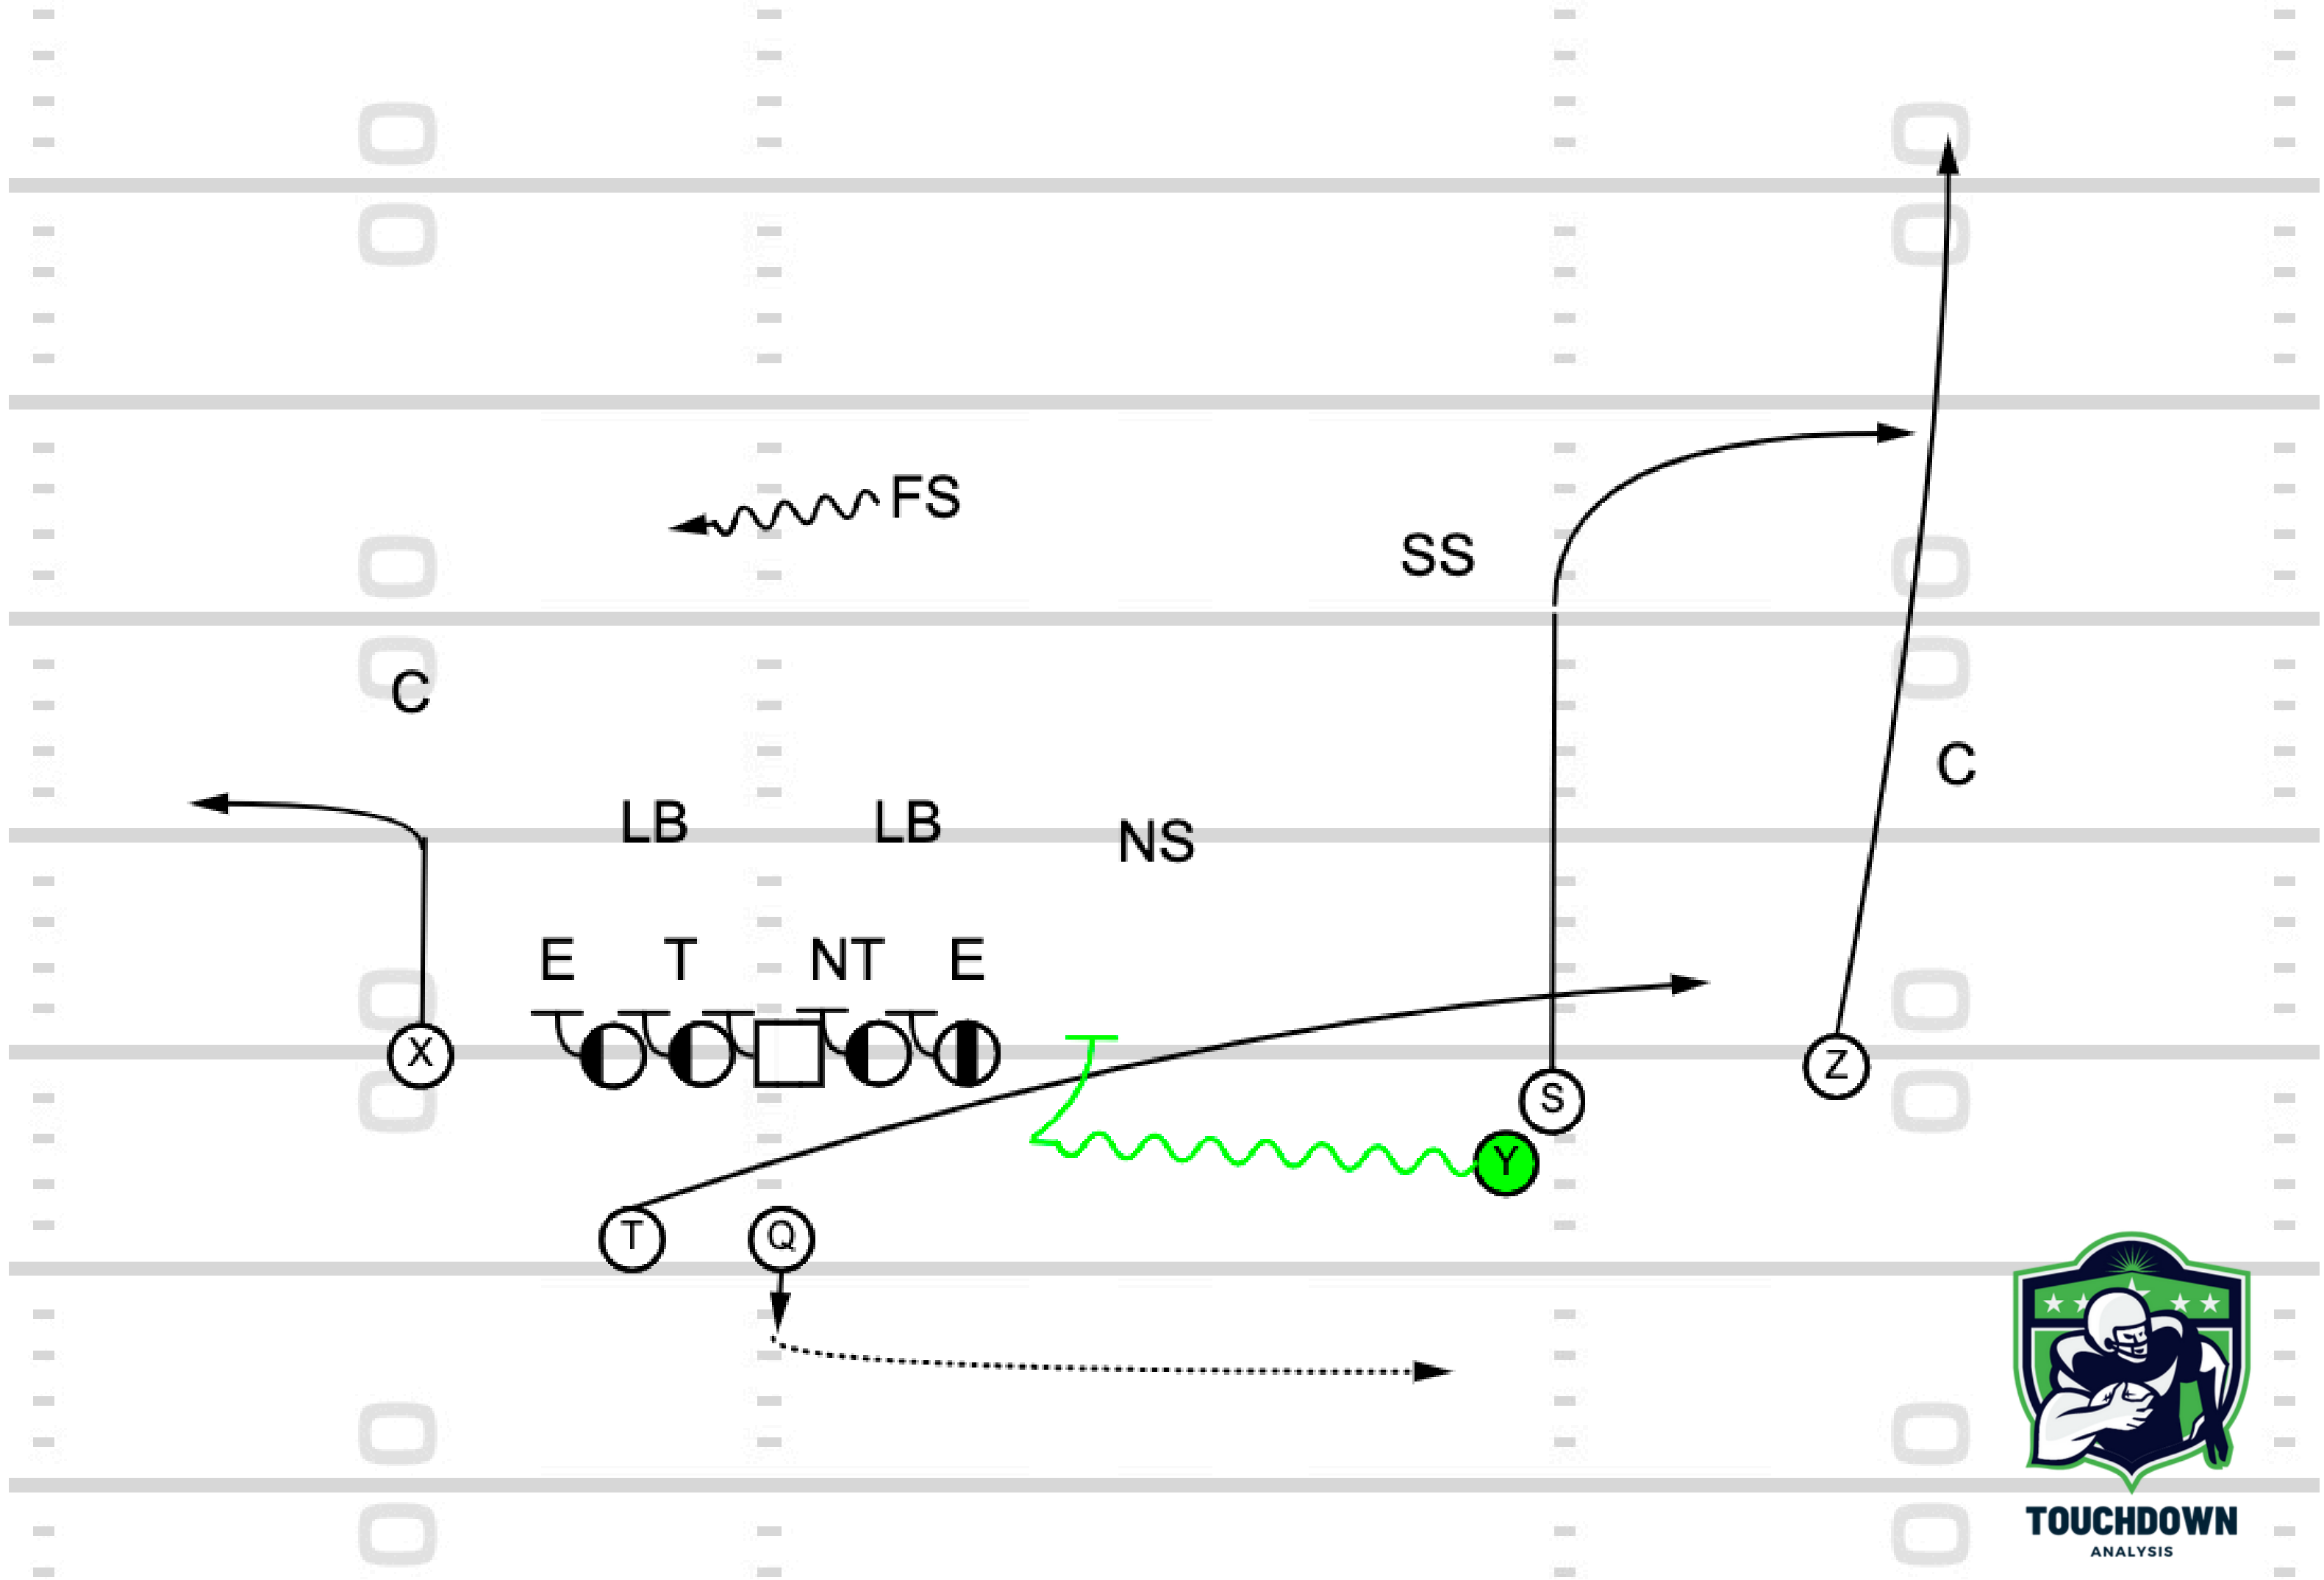

Play 10: Z Jet Boot Slide Y Corner

TOUCHDOWN
ANALYSIS

Play 11: Boot TB Flat X Quick Out

TOUCHDOWN
ANALYSIS

**Play 12: H Back Motion Trey Boot Z
Whip Y Drag**

TOUCHDOWN
ANALYSIS

TOUCHDOWN
ANALYSIS

Play 13: Empty Compressed S
Motion 4 Verts X Shallow