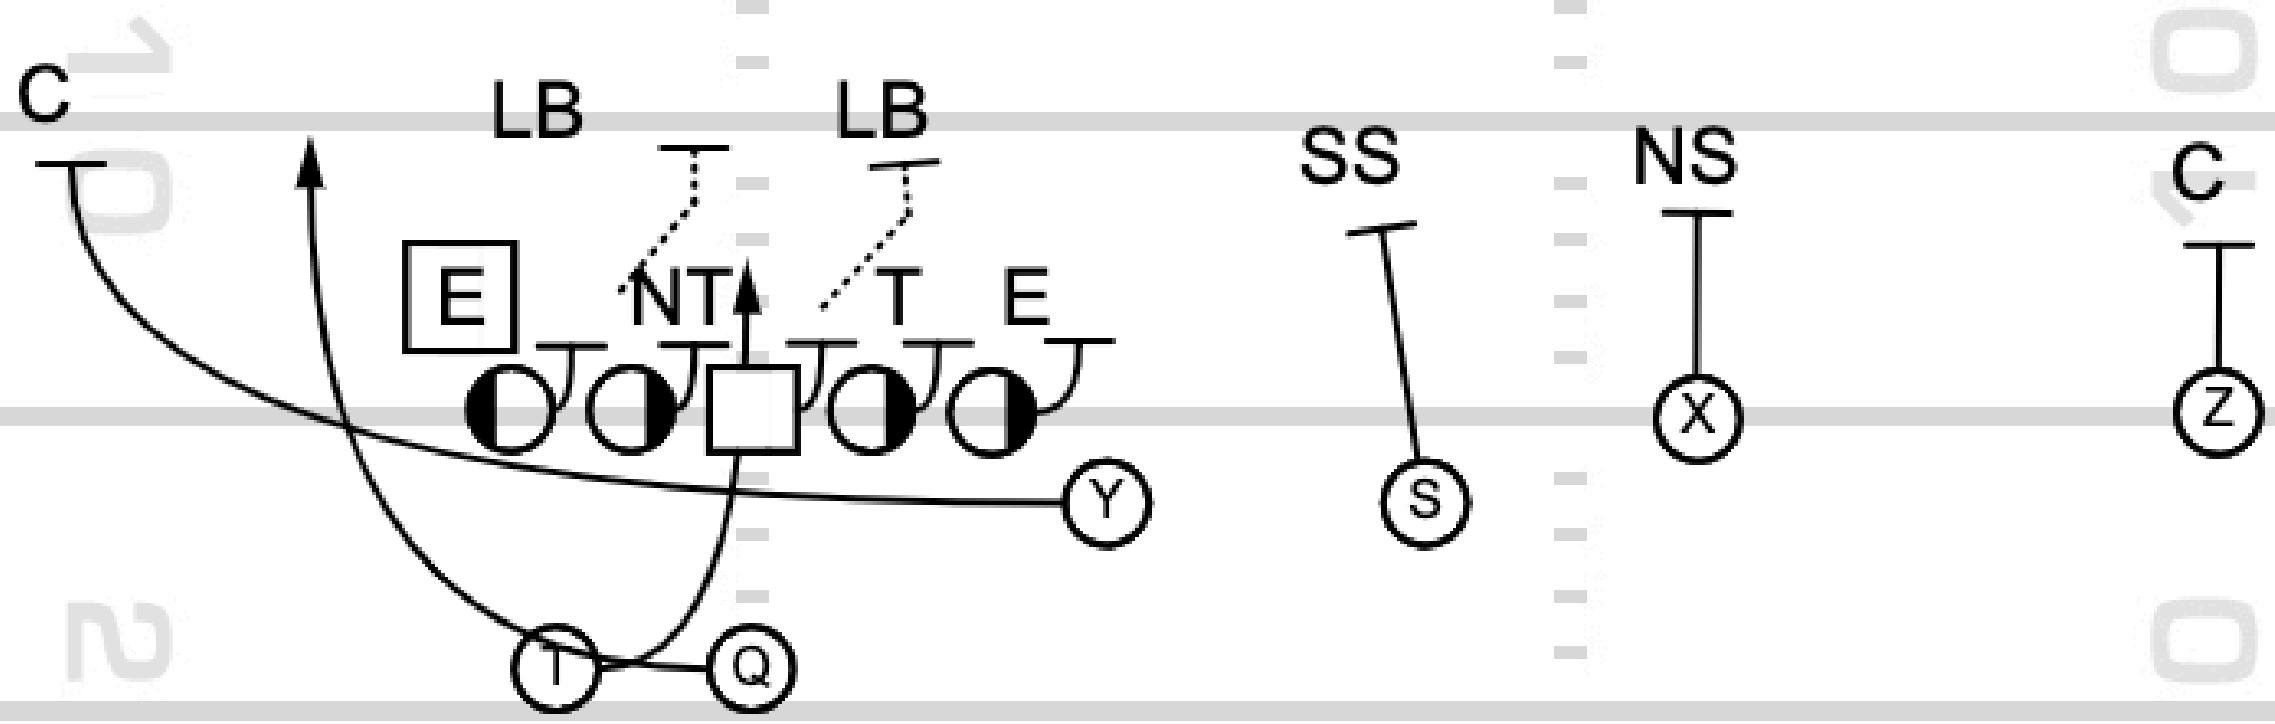

TOUCHDOWN
ANALYSIS

10

20

10

20

Play 5: Pistol Trips Wing Z Jet Split Zone

TOUCHDOWN
ANALYSIS

TOUCHDOWN
ANALYSIS

Play 6: Quads Over H-Back Zone

Read Swipe

TOUCHDOWN
ANALYSIS

FS

TOUCHDOWN
ANALYSIS

Play 7: Trey Over Y Off Slot Return ISO

TOUCHDOWN
ANALYSIS

TOUCHDOWN
ANALYSIS