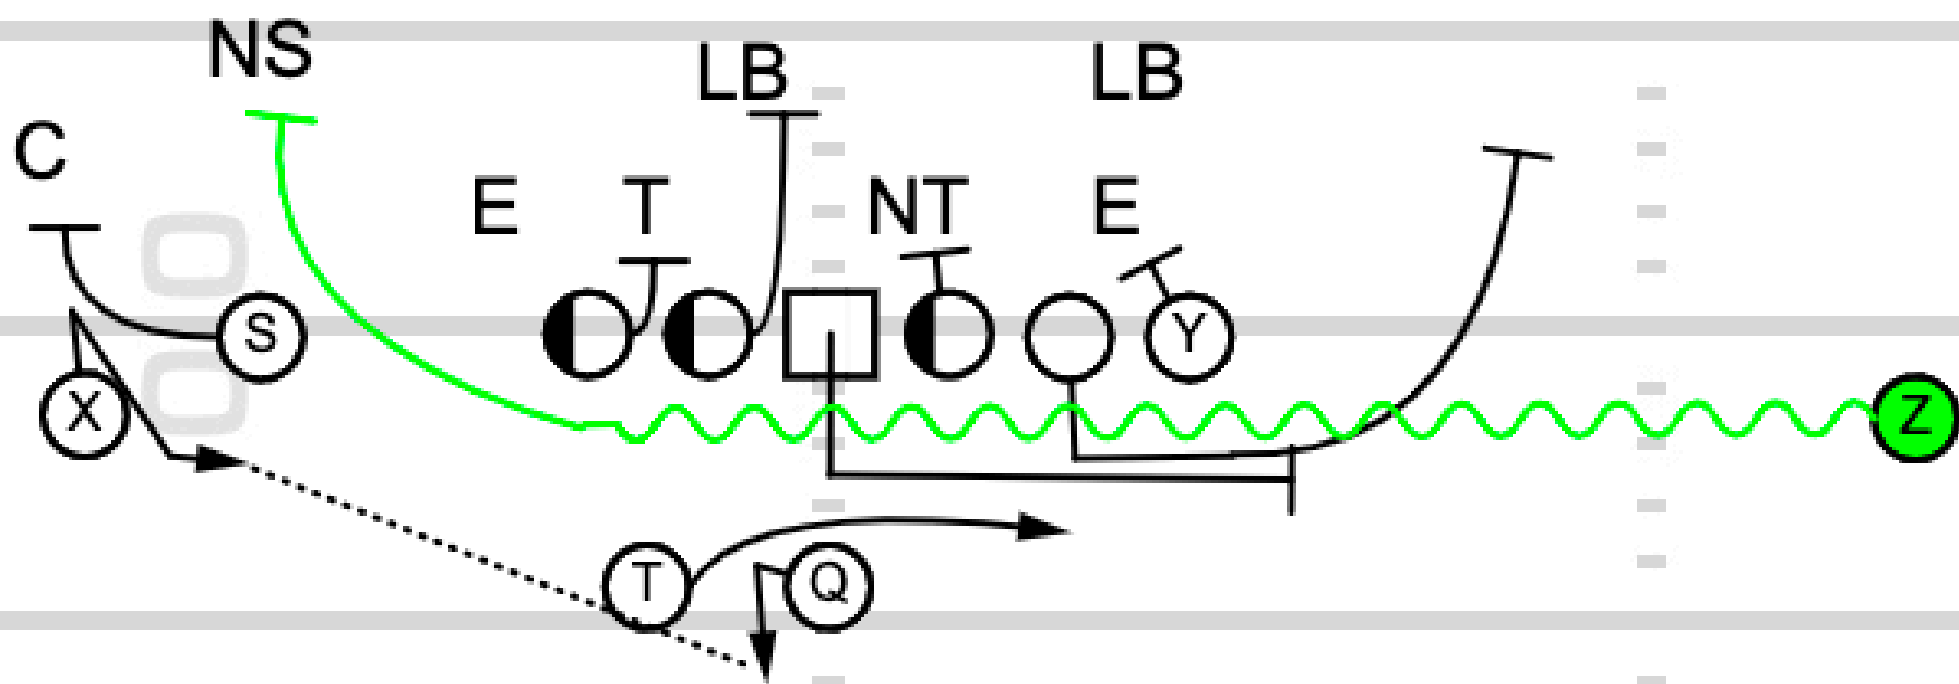

TOUCHDOWN
ANALYSIS