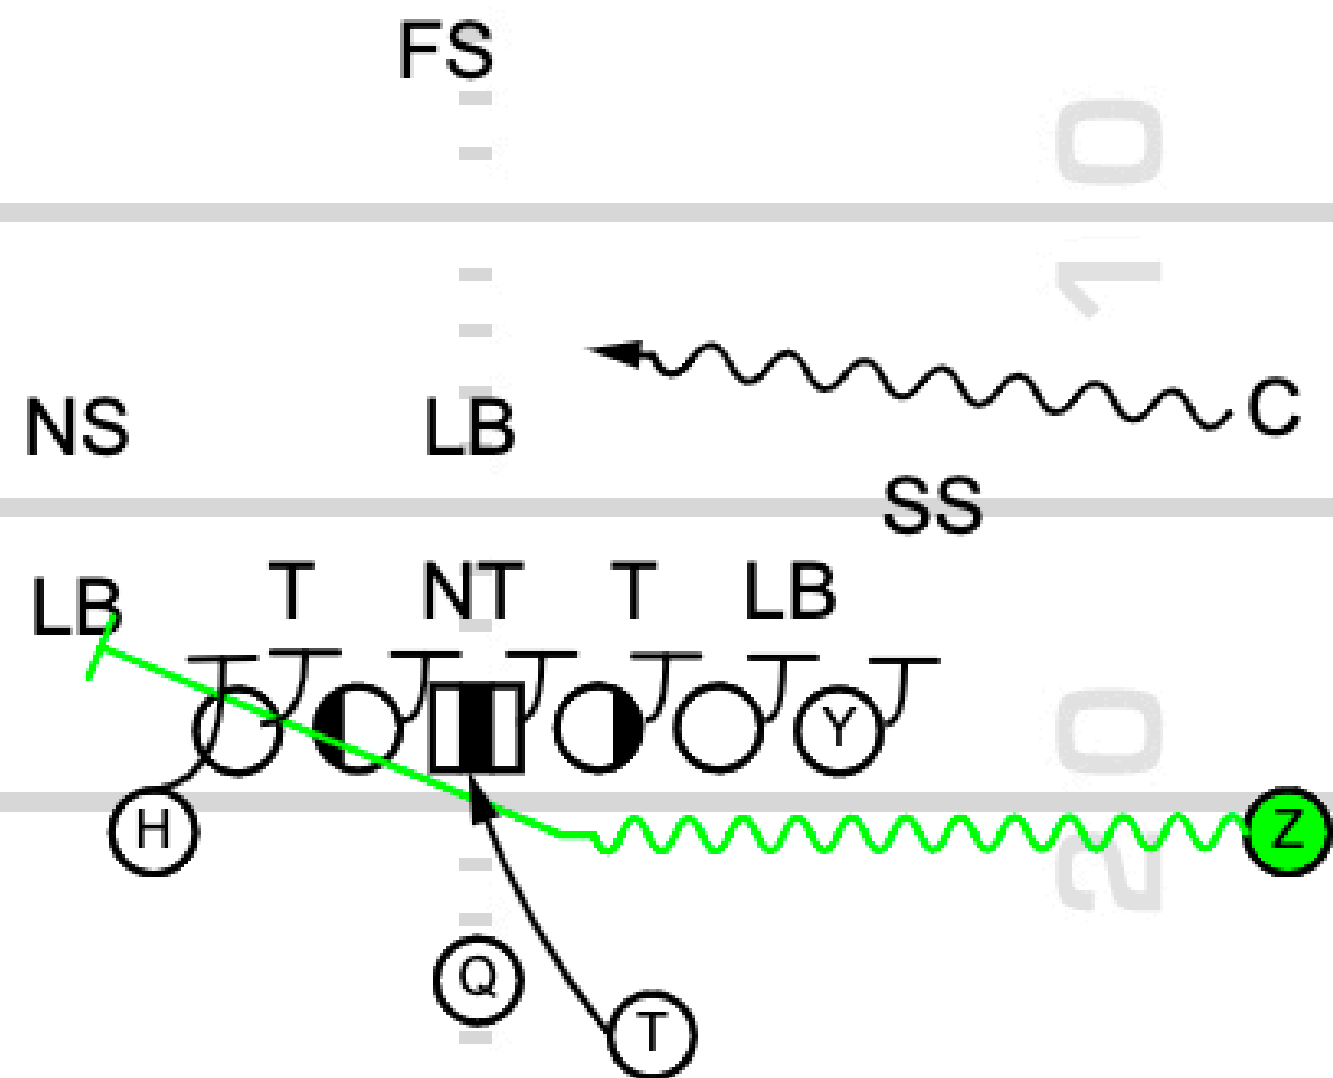

The Michigan Wolverines Playbook

TOUCHDOWN
ANALYSIS

Part 1: The Run Game

Play 1: 2X2 Jet Motion Inside Zone

TOUCHDOWN

ANALYSIS

Play 2: Y Motion Inside Zone Weak

TOUCHDOWN
ANALYSIS

SS

FS

TOUCHDOWN
ANALYSIS

**Play 3: RB Reload Motion to Gun
Bunch Inside Zone Weak**

TOUCHDOWN
ANALYSIS

TOUCHDOWN
ANALYSIS

Play 4: Z Escort Split Zone

TOUCHDOWN
ANALYSIS

TOUCHDOWN
ANALYSIS

10

20

10

20

Play 5: Pistol Trips Wing Z Jet Split Zone

TOUCHDOWN
ANALYSIS

TOUCHDOWN
ANALYSIS

Play 6: Quads Over H-Back Zone

Read Swipe

TOUCHDOWN
ANALYSIS

FS

TOUCHDOWN
ANALYSIS

Play 7: Trey Over Y Off Slot Return ISO

TOUCHDOWN
ANALYSIS

TOUCHDOWN
ANALYSIS