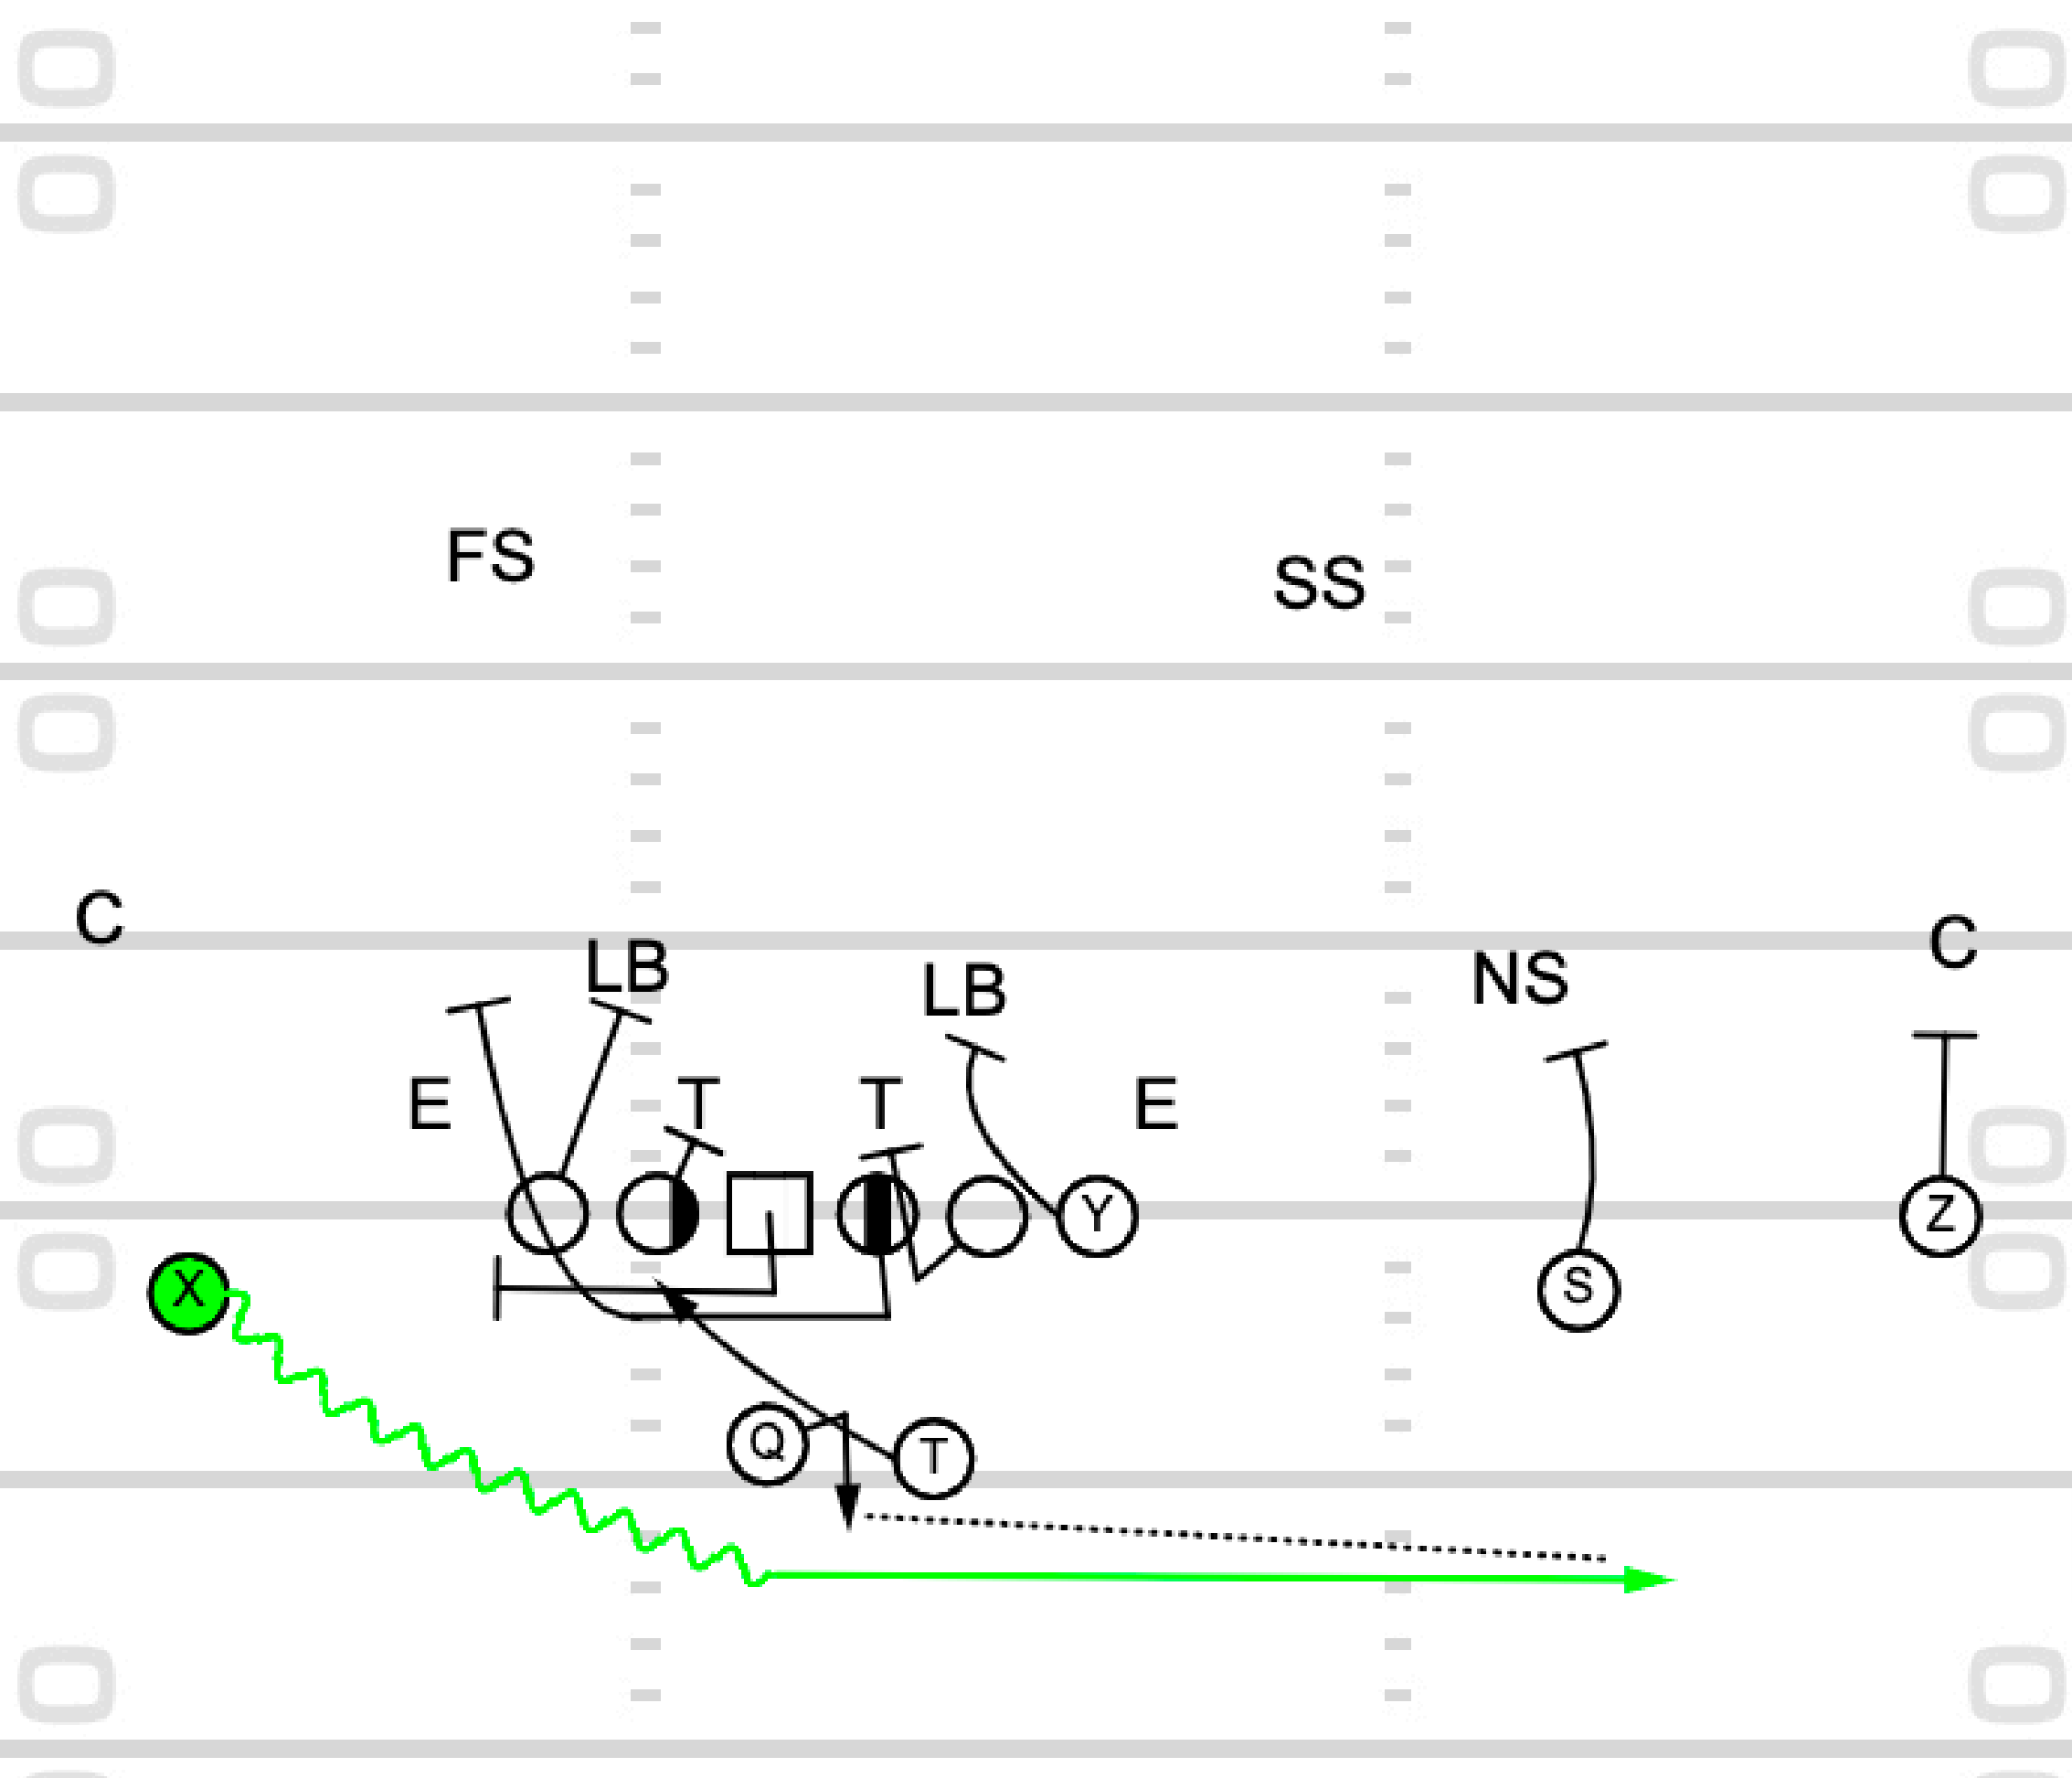

FS

TOUCHDOWN
ANALYSIS

Play 9: Z Orbit Pin & Pull GC Bubble Screen

TOUCHDOWN
ANALYSIS

TOUCHDOWN
ANALYSIS

Play 10: PA Z Jet Sweep TB Screen Away

TOUCHDOWN
ANALYSIS

FS