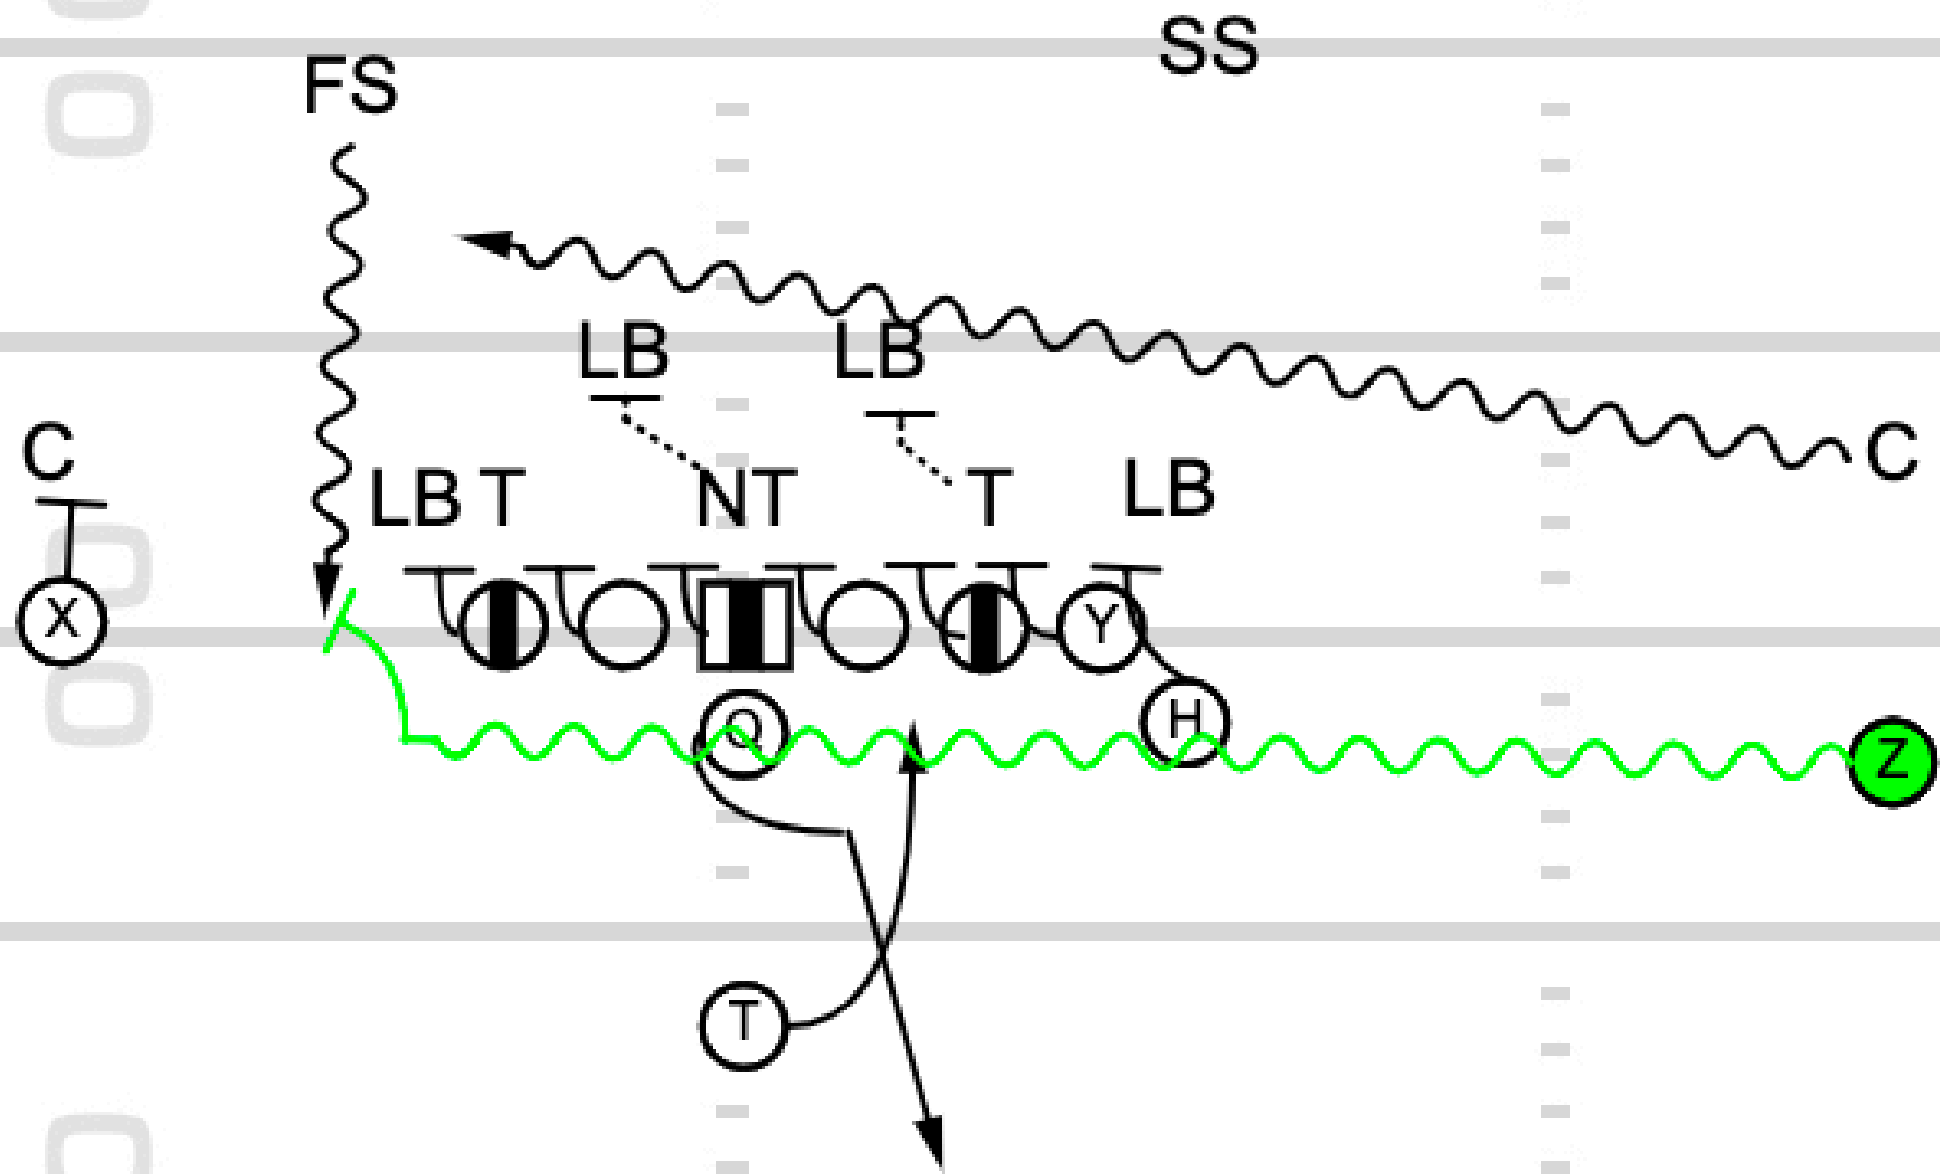

TOUCHDOWN
ANALYSIS