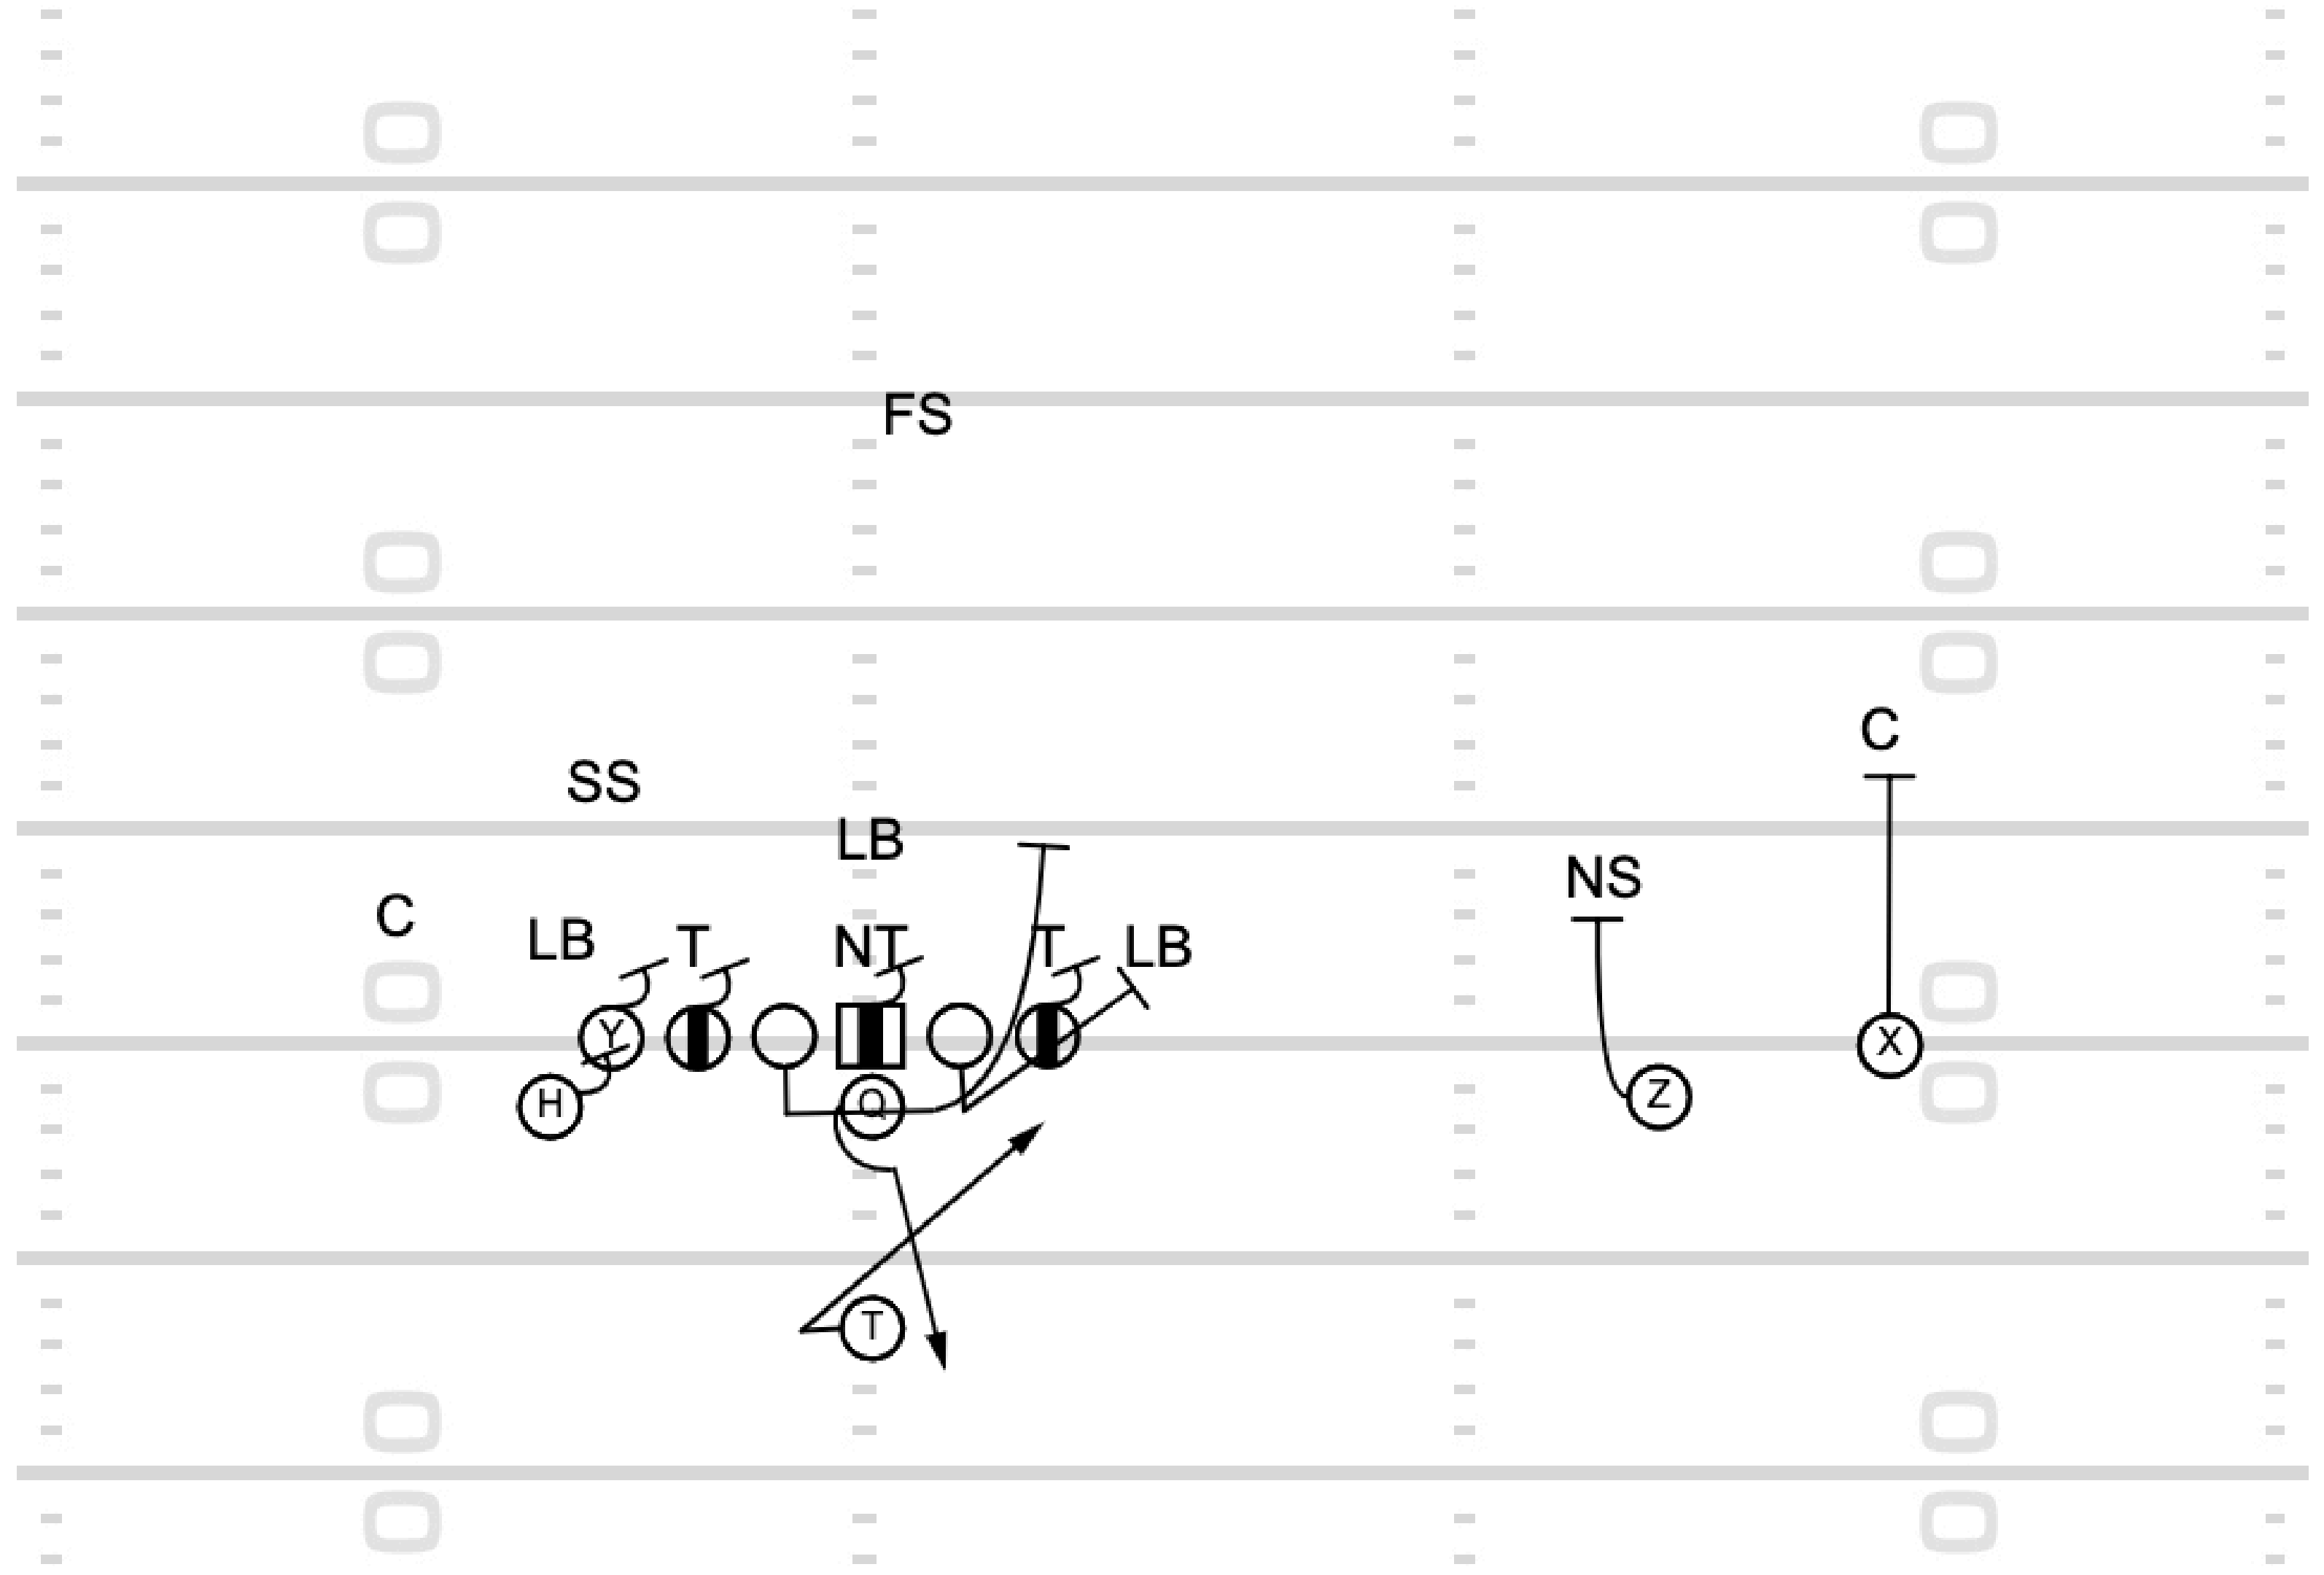

FS

SS

C

LB

T

LB

NT

H

Y

P

T

LB

T

T

NS

Z

C

X