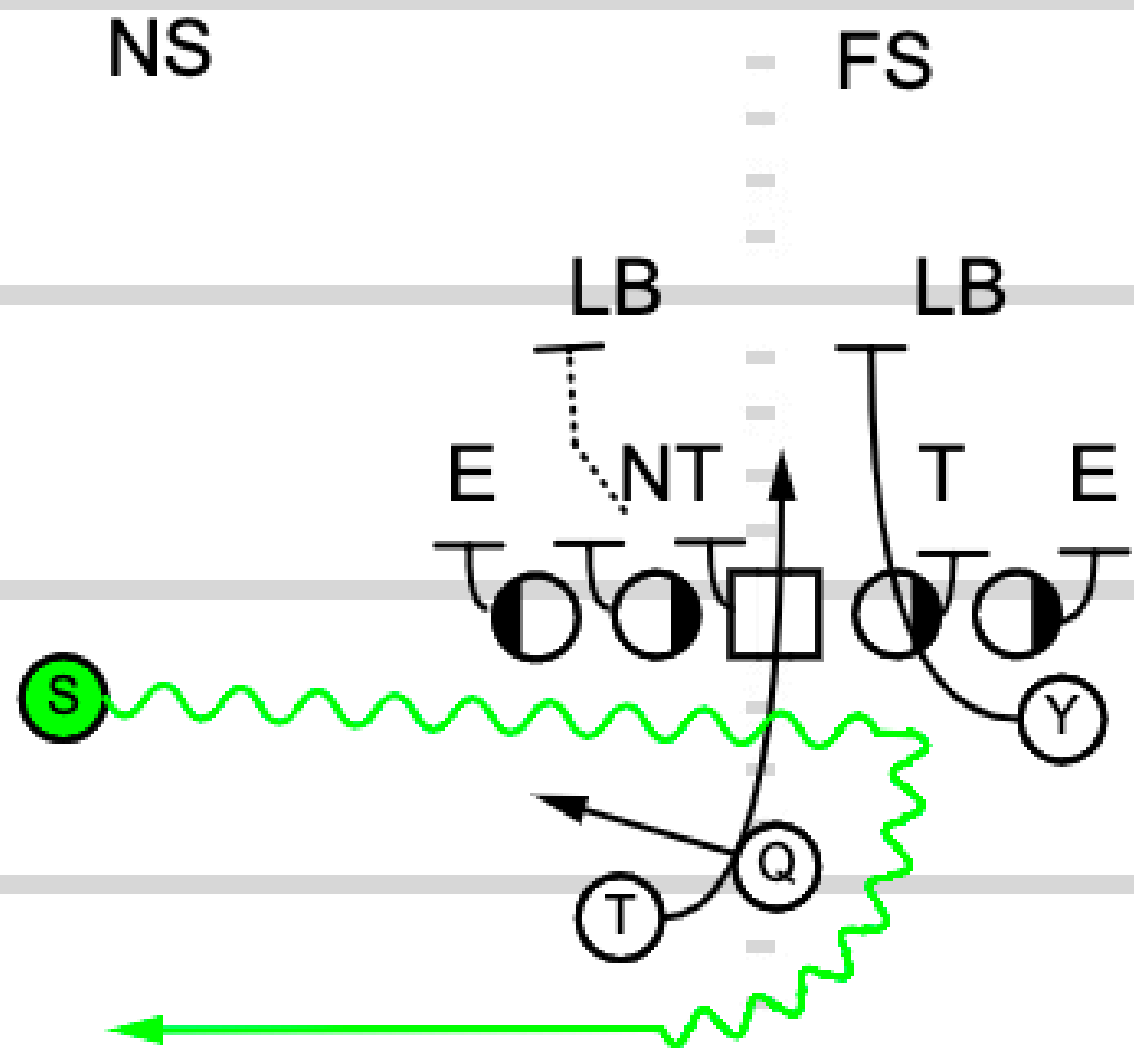

TOUCHDOWN
ANALYSIS

10

20

10

20

Play 5: Pistol Trips Wing Z Jet Split Zone

TOUCHDOWN
ANALYSIS

TOUCHDOWN
ANALYSIS

Play 6: Quads Over H-Back Zone

Read Swipe

TOUCHDOWN
ANALYSIS

FS

TOUCHDOWN
ANALYSIS

Play 7: Trey Over Y Off Slot Return ISO

TOUCHDOWN
ANALYSIS

TOUCHDOWN
ANALYSIS

Play 8: Z Motion to Wing Slot Duo

TOUCHDOWN
ANALYSIS

TOUCHDOWN
ANALYSIS

Play 9: DBL Slot Compressed Wedge

TOUCHDOWN
ANALYSIS

TOUCHDOWN
ANALYSIS

Play 10: Pistol Near Twins Over Power

TOUCHDOWN
ANALYSIS