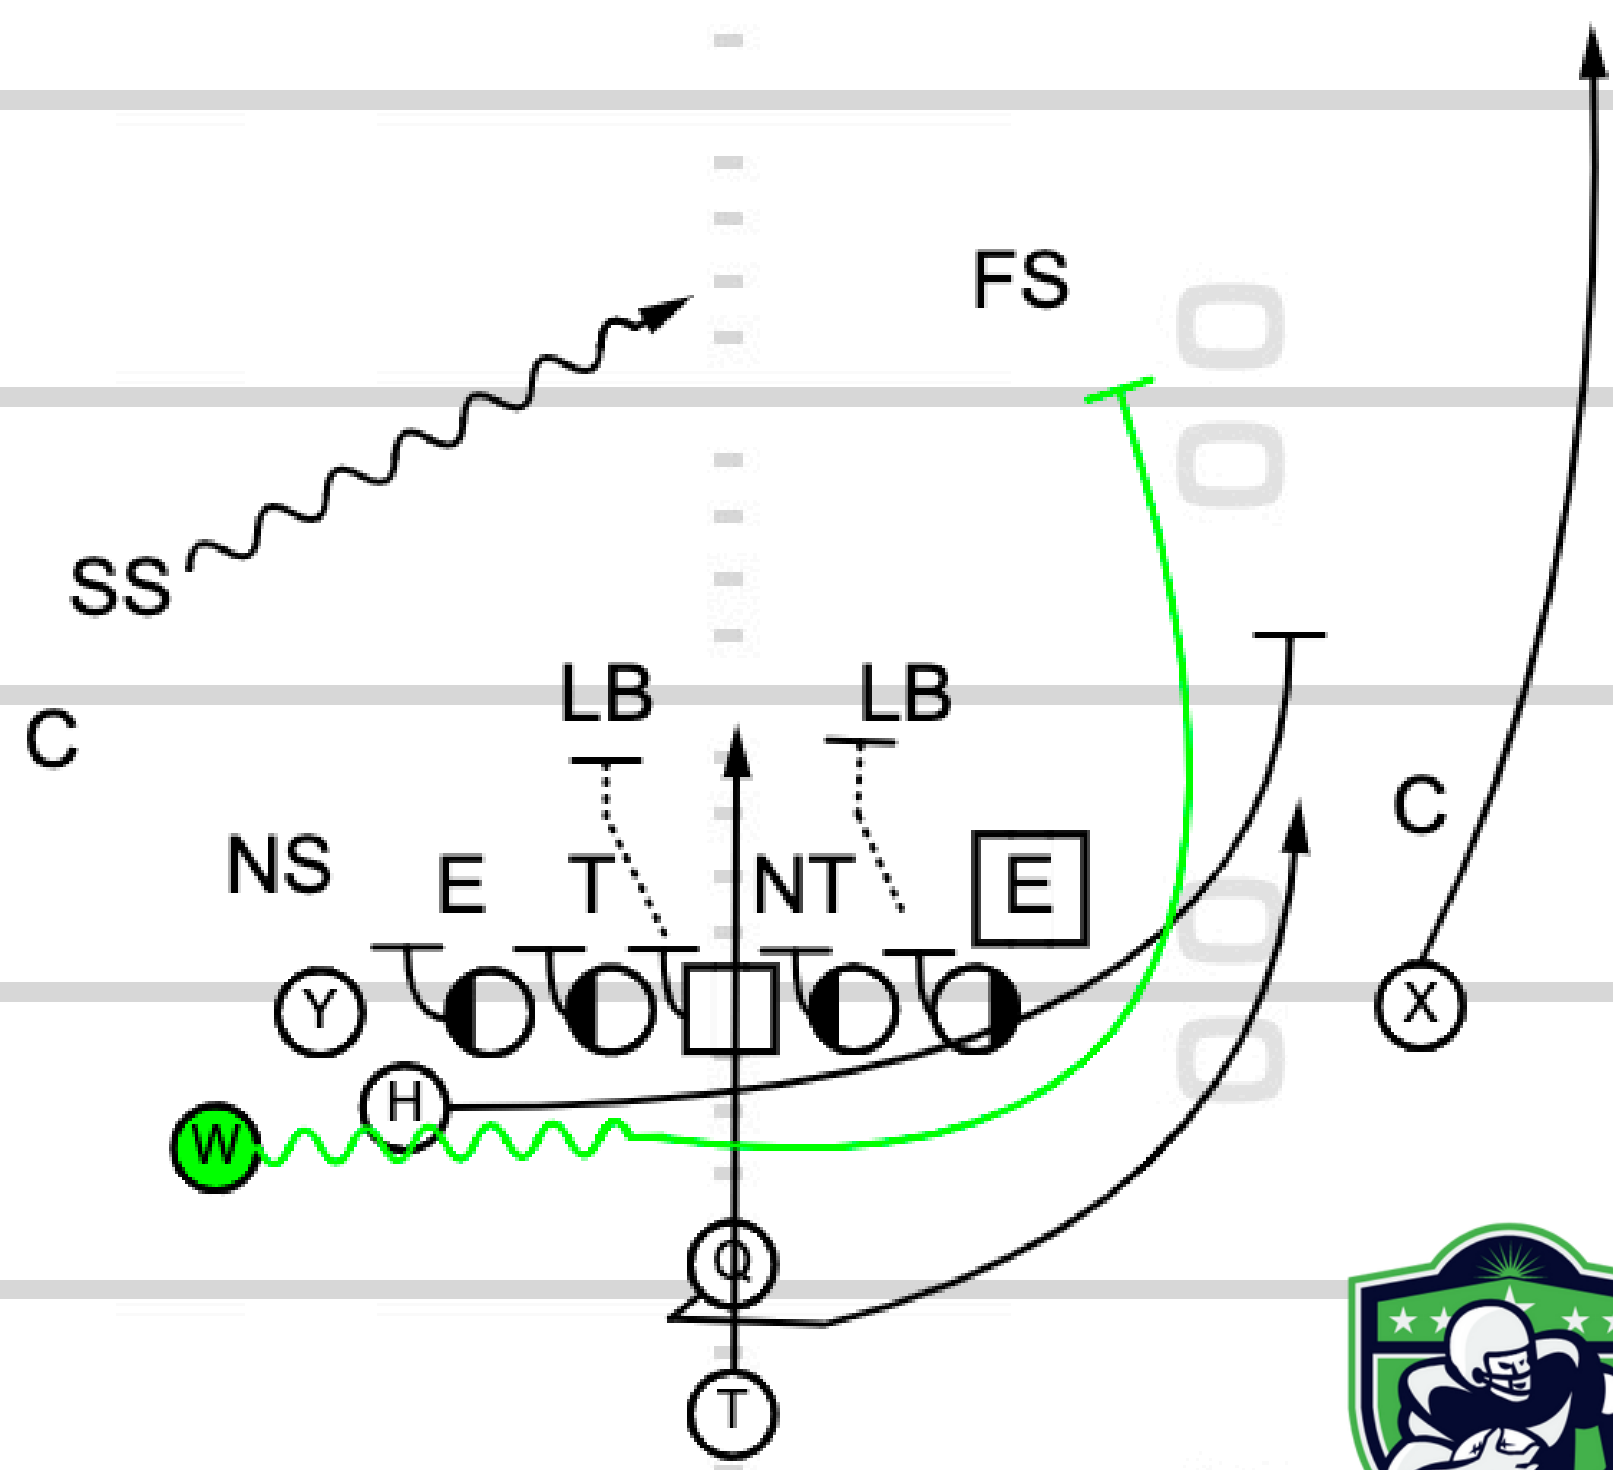

TOUCHDOWN
ANALYSIS

Part 3: RPOs & Wrinkles

Play 1: Pistol Bunch Z Short Motion Zone Read DBL Swipe

TOUCHDOWN
ANALYSIS

TOUCHDOWN
ANALYSIS

**Play 2: FIB Trips Slot Jet Sweep /
QB Counter GT Keeper**

TOUCHDOWN
ANALYSIS