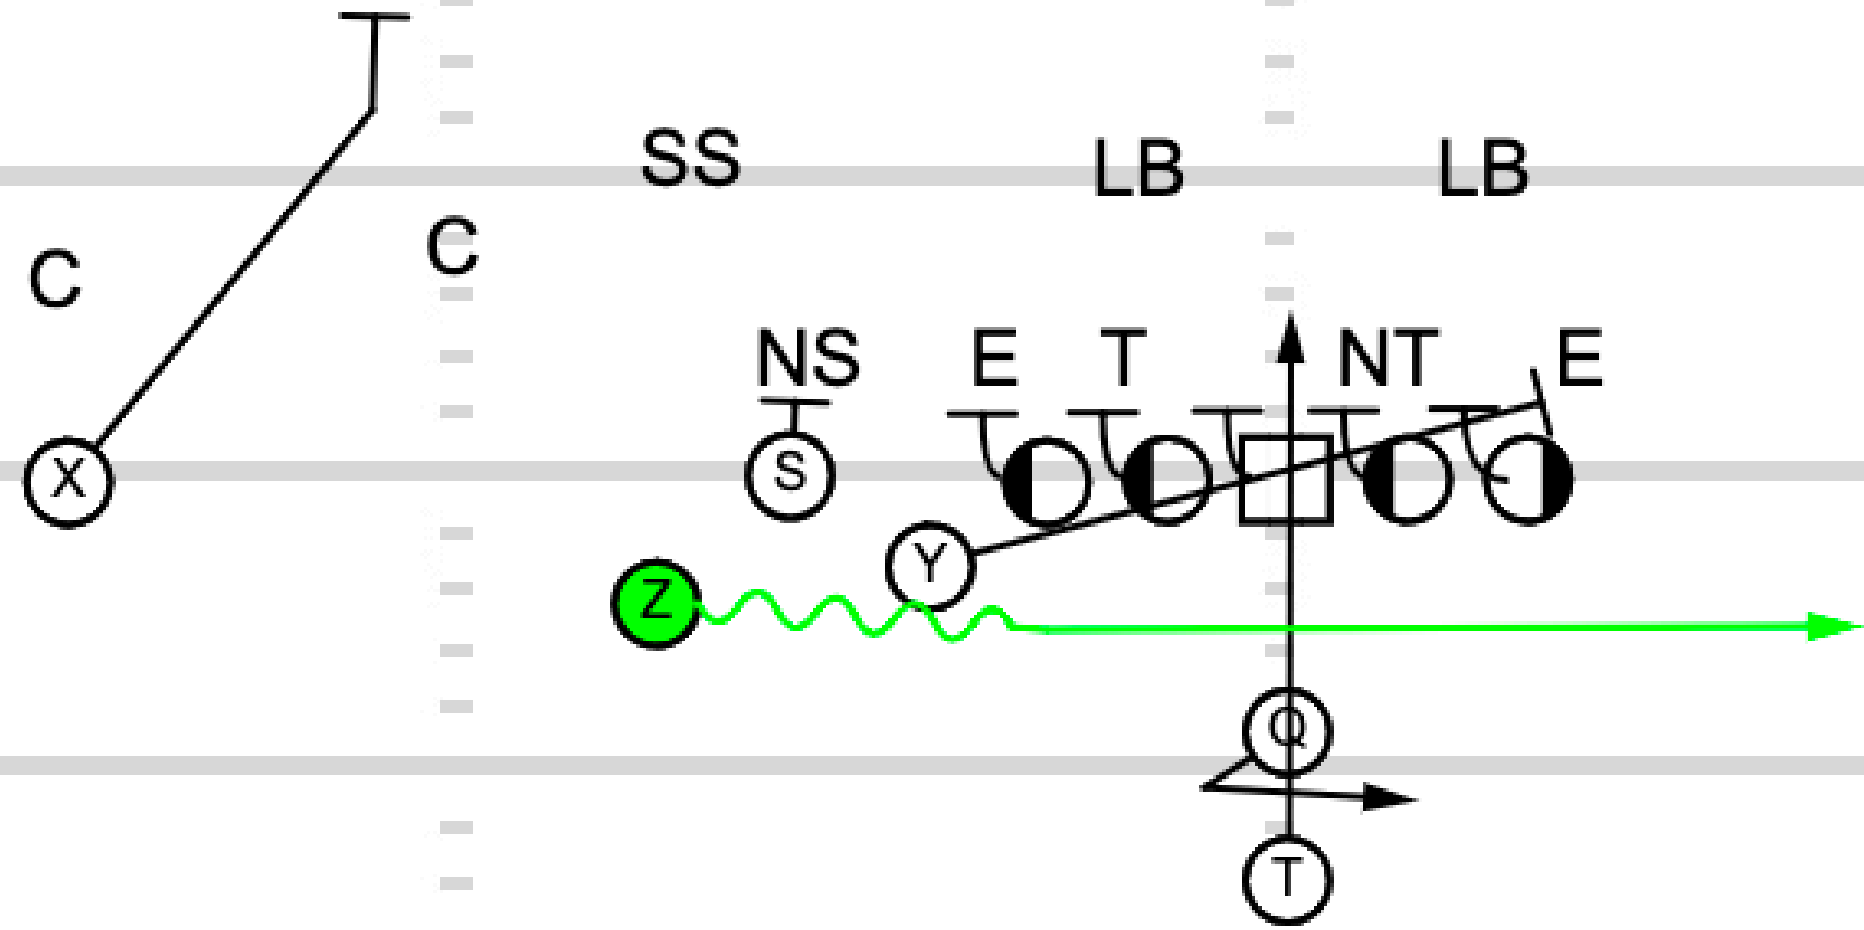

TOUCHDOWN
ANALYSIS

10

20

10

20

Play 5: Pistol Trips Wing Z Jet Split Zone

TOUCHDOWN
ANALYSIS

TOUCHDOWN
ANALYSIS

Play 6: Quads Over H-Back Zone

Read Swipe

TOUCHDOWN
ANALYSIS

FS

TOUCHDOWN
ANALYSIS

Play 7: Trey Over Y Off Slot Return ISO

TOUCHDOWN
ANALYSIS

TOUCHDOWN
ANALYSIS