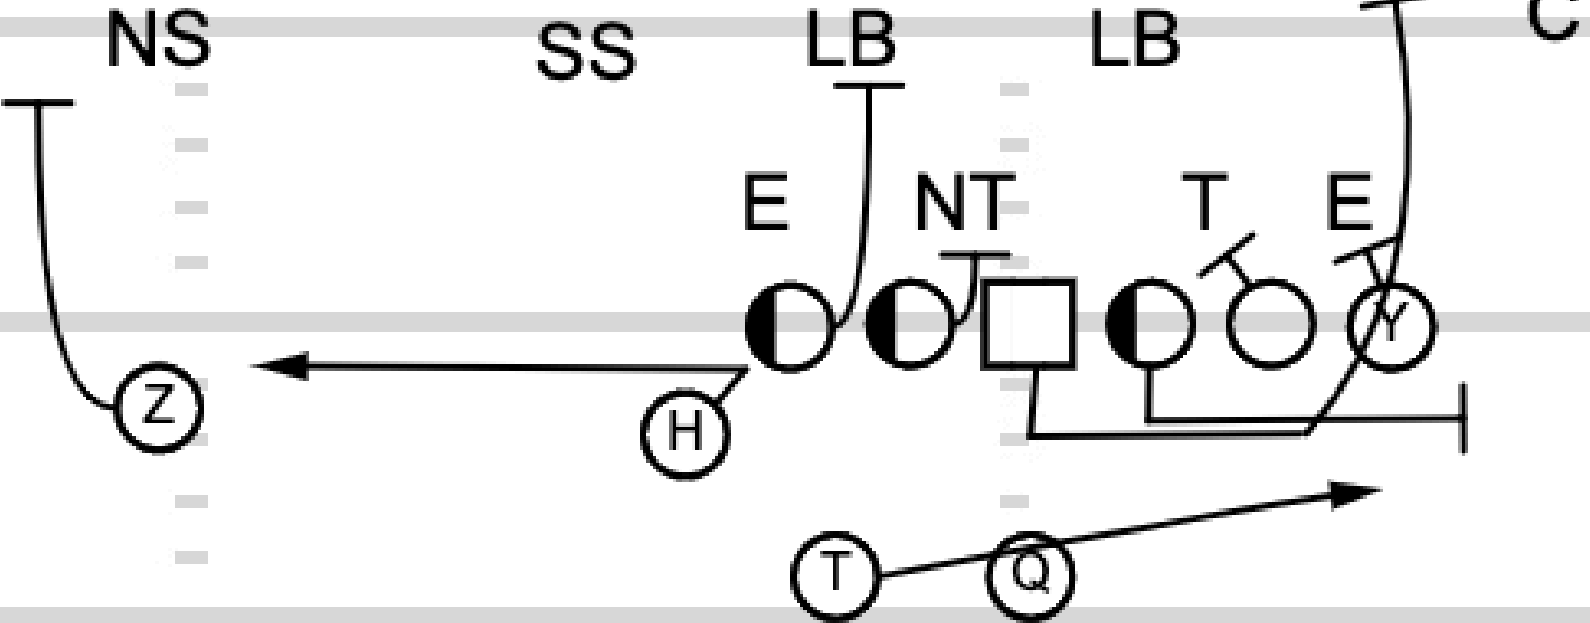

**Play 6: Trey H-Back Zone Read H-
Flat RPO**

TOUCHDOWN
ANALYSIS

Play 7: Pin & Pull GC H-Flat RPO Opposite

TOUCHDOWN
ANALYSIS

FS

TOUCHDOWN
ANALYSIS

**Play 8: Motion to Bunch GT
Counter Wk Now Screen RPO**

TOUCHDOWN
ANALYSIS