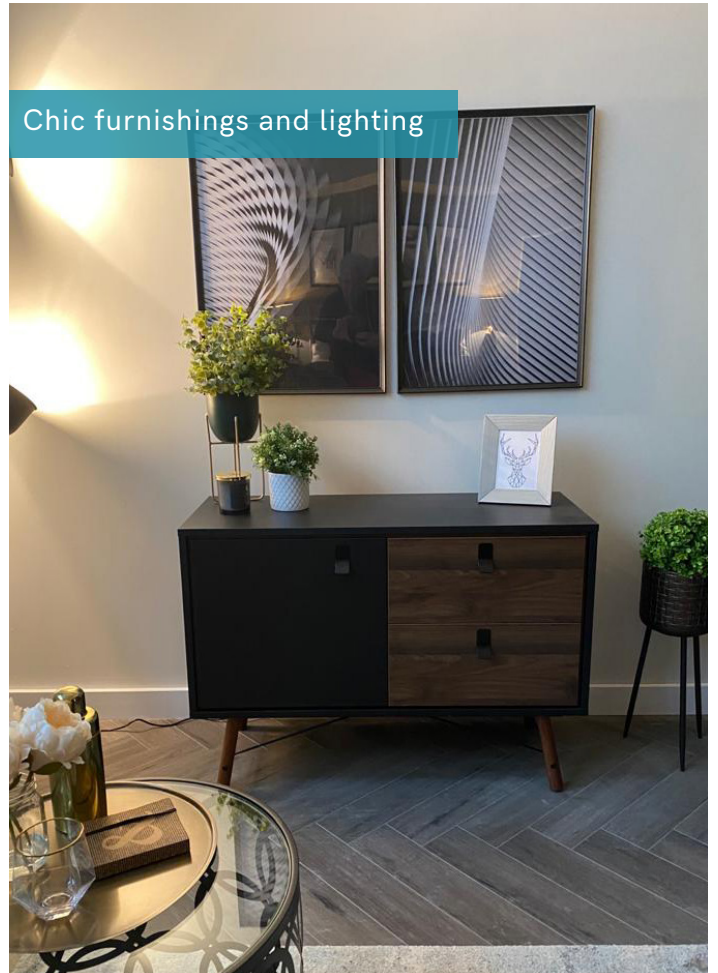

Beautifully showcasing the high-quality finish of this new Liverpool residence, premium wooden flooring, meticulously painted walls and elegant marble tiling form the stylish foundations of this unique living space.

The deluxe furniture pack enhances the appeal of the apartment even further. Bathrooms are fitted with state-of-the-art showers, elegant mirrors and chrome finishes, and the integrated kitchen units and appliances create a practical yet fashionable kitchen area in every unit.

Luxury tiled bathroom with walk-in shower

Premium wooden flooring throughout

Chic furnishings and lighting

Open plan bedroom and lounge space

Fully integrated kitchen area

Dining area with table and chairs