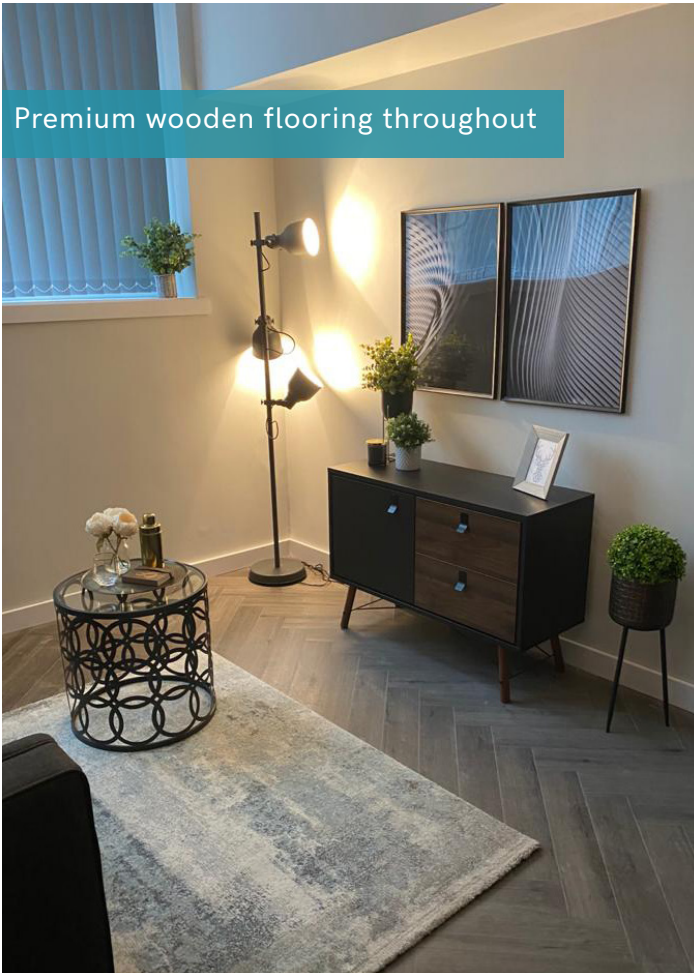

Beautifully showcasing the high-quality finish of this new Liverpool residence, premium wooden flooring, meticulously painted walls and elegant marble tiling form the stylish foundations of this unique living space.

The deluxe furniture pack enhances the appeal of the apartment even further. Bathrooms are fitted with state-of-the-art showers, elegant mirrors and chrome finishes, and the integrated kitchen units and appliances create a practical yet fashionable kitchen area in every unit.

Luxury tiled bathroom with walk-in shower

Premium wooden flooring throughout

Chic furnishings and lighting

Open plan bedroom and lounge space

Fully integrated kitchen area

Dining area with table and chairs