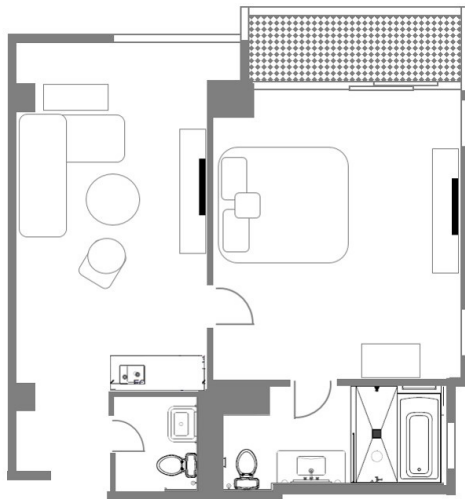

Miami Balcony SUITE

Look out over the waves from a spacious suite with vibrant mid-century modern décor with separate living room area and furnished balcony with ocean views.

ROOM FEATURES

- 650 square feet
- Ocean View
- One-and-a-Half-Baths with Separate Tub and Shower

CONNECTING ROOM OPTIONS (Subject to availability)

- Standard 1 King

AVAILABLE FLOORS: 11, 12, 15, 16

Maximum occupancy (4)

(1) rollaway permitted in suite

the Confidante
MIAMI BEACH

f / THECONFIDANTEHOTEL | @THECONFIDANTE
4041 COLLINS AVENUE MIAMI BEACH FL 33140 | 305 424 1234 | THECONFIDANTEHOTEL.COM