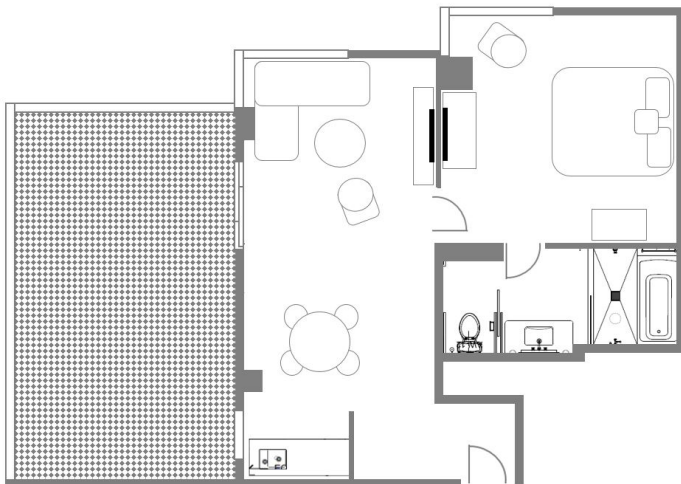

Crown SUITE

Soak up the sun and the Miami skyline from your private terrace with lounge chaises and modern sitting furniture.

ROOM FEATURES

- 650 square feet
- Miami Skyline Views
- Private Terrace
- Separate Living Room
- Separate Tub and Shower

AVAILABLE FLOORS: 14

Connecting rooms are not available
Maximum occupancy (4)
(1) rollaway permitted in suite

the Confidante
MIAMI BEACH

f / THECONFIDANTEHOTEL | @THECONFIDANTE
4041 COLLINS AVENUE MIAMI BEACH FL 33140 | 305 424 1234 | THECONFIDANTEHOTEL.COM