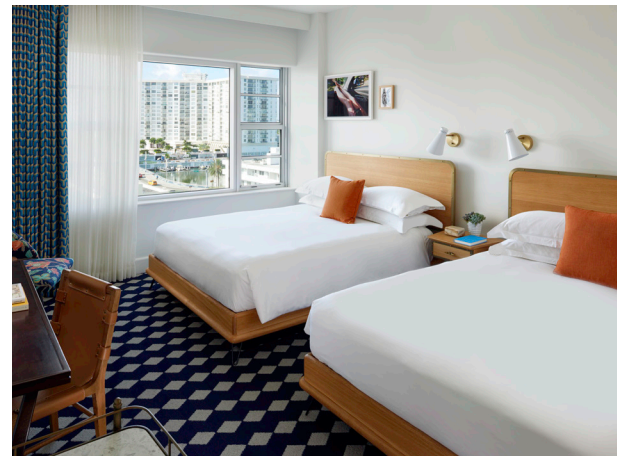

Make yourself at home in a comfortable room with vibrant mid-century modern décor, equipped with a retro bar cart and work desk.

ROOM FEATURES

- 325 square feet
- Bathroom with Walk-In Shower

CONNECTING ROOM OPTIONS (Subject to availability)

the Confidante
MIAMI BEACH

f / THECONFIDANTEHOTEL | @THECONFIDANTE
4041 COLLINS AVENUE MIAMI BEACH FL 33140 | 305 424 1234 | THECONFIDANTEHOTEL.COM

Balcony 1 KING OR 2 QUEEN BEDS

Awake inspired in a comfortable space featuring vibrant mid-century modern décor, retro bar cart and a furnished balcony to enjoy the Miami sunshine.