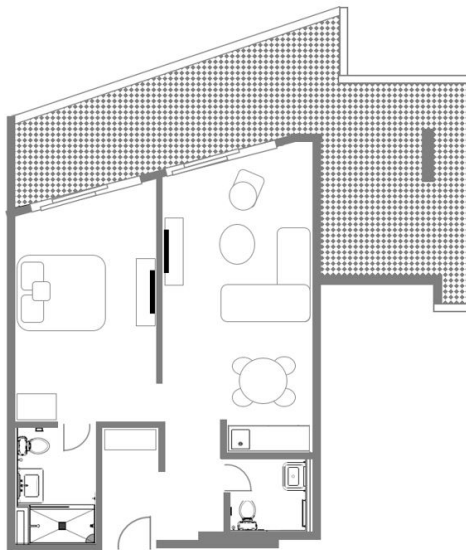

Oceanfront SUITE

Incomparable resort and ocean views are the backdrop for this spacious suite featuring an oversized wrap-around lounge deck with stylish sitting furniture and chaises.

ROOM FEATURES

- 710 square feet
- Oversized Wrap-Around Balcony
- Ocean View
- Floor-to-Ceiling Windows
- One-and-a-Half-Baths with Walk-In Shower

AVAILABLE FLOORS: 12

Connecting rooms are not available
Maximum occupancy (4)
(1) rollaway permitted in suite

the Confidante
MIAMI BEACH

f / THECONFIDANTEHOTEL | @THECONFIDANTE
4041 COLLINS AVENUE MIAMI BEACH FL 33140 | 305 424 1234 | THECONFIDANTEHOTEL.COM