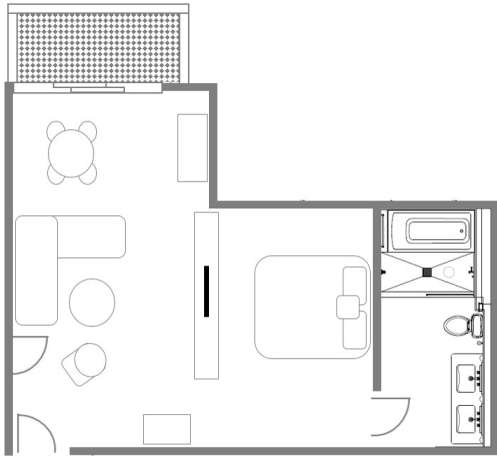

Deluxe Balcony KING BED

Stretch out in this spacious deluxe room with separate sitting area featuring vibrant mid-century modern décor, retro bar cart and balcony with partial ocean views.

ROOM FEATURES

- 575 square feet
- Separate Sitting Area
- Furnished Balcony
- Bathroom with Separate Tub and Shower

CONNECTING ROOM OPTIONS (Subject to availability)

- Standard 2 Queens

AVAILABLE FLOORS: 5-9

Maximum occupancy (4)

(1) rollaway permitted in guest room

the Confidante
MIAMI BEACH

f / THECONFIDANTEHOTEL | @THECONFIDANTE
4041 COLLINS AVENUE MIAMI BEACH FL 33140 | 305 424 1234 | THECONFIDANTEHOTEL.COM