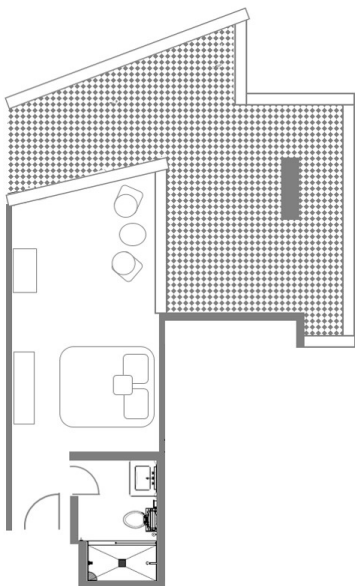

Oceanfront Lounge Deck 1 KING BED

Take in magnificent oceanfront views from a comfortable space featuring vibrant mid-century modern décor, retro bar cart and private, oversized wrap-around lounge deck with stylish sitting furniture and chaises.

ROOM FEATURES

- 340 square feet
- Oceanfront View
- Oversized Wrap-Around Balcony
- Floor-to-Ceiling Windows
- Bathroom with Walk-In Shower

AVAILABLE FLOORS: 5-11

Connecting rooms are not available
Maximum occupancy (3)
(1) rollaway permitted in guest room