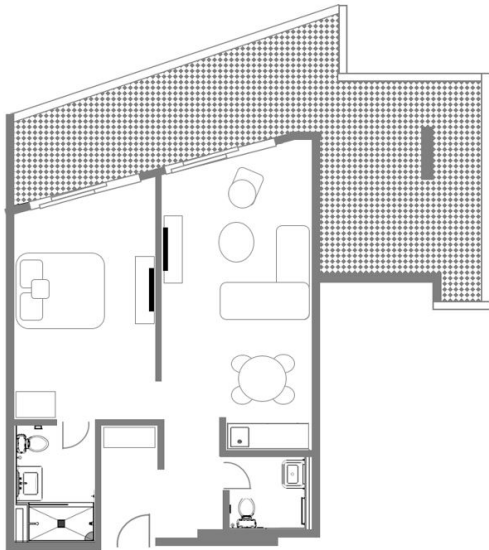

Confidante SUITE

Immerse yourself in The Confidante from an oversized wrap-around lounge deck with stylish sitting furniture and chaises, plus views of the tropical backyard pool scene.

ROOM FEATURES

- 710 square feet
- Oversized Wrap-Around Balcony
- Resort and Ocean Views
- Floor-to-Ceiling Windows
- One-and-a-Half-Baths with Walk-In Shower

AVAILABLE FLOORS: 4

Connecting rooms are not available
Maximum occupancy (4)
(1) rollaway permitted in suite

the Confidante
MIAMI BEACH

f / THECONFIDANTEHOTEL | @THECONFIDANTE
4041 COLLINS AVENUE MIAMI BEACH FL 33140 | 305 424 1234 | THECONFIDANTEHOTEL.COM