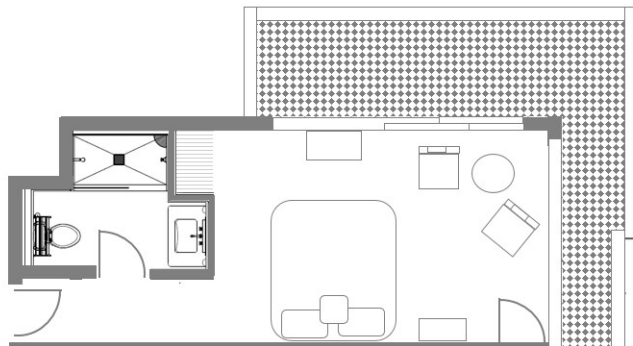

Oceanfront Balcony 1 KING BED

Take in magnificent oceanfront views from a comfortable space featuring vibrant mid-century modern décor, retro bar cart and a wrap-around balcony overlooking Miami Beach.

ROOM FEATURES

- 350 square feet
- Oceanfront View
- Wrap-Around Balcony
- Floor to Ceiling Windows
- Bathroom with Walk-In Shower

CONNECTING ROOM OPTIONS (Subject to availability)

- Balcony 2 Queens

AVAILABLE FLOORS: 5-11

Maximum occupancy (3)

(1) rollaway permitted in guest room

the Confidante
MIAMI BEACH

f / THECONFIDANTEHOTEL | @THECONFIDANTE
4041 COLLINS AVENUE MIAMI BEACH FL 33140 | 305 424 1234 | THECONFIDANTEHOTEL.COM