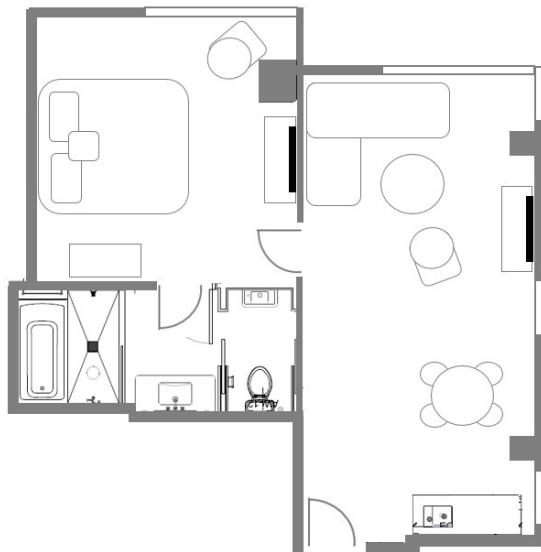

Miami SUITE

Check into a spacious suite with vibrant mid-century modern décor, living room and dazzling views of the “Magic City”.

ROOM FEATURES

- 625 square feet
- Miami Skyline View
- Separate Living Room
- Separate Tub and Shower

AVAILABLE FLOORS: 15, 16

Connecting rooms are not available

Maximum occupancy (4)

(1) rollaway permitted in suite

the Confidante
MIAMI BEACH

f / THECONFIDANTEHOTEL | @THECONFIDANTE
4041 COLLINS AVENUE MIAMI BEACH FL 33140 | 305 424 1234 | THECONFIDANTEHOTEL.COM