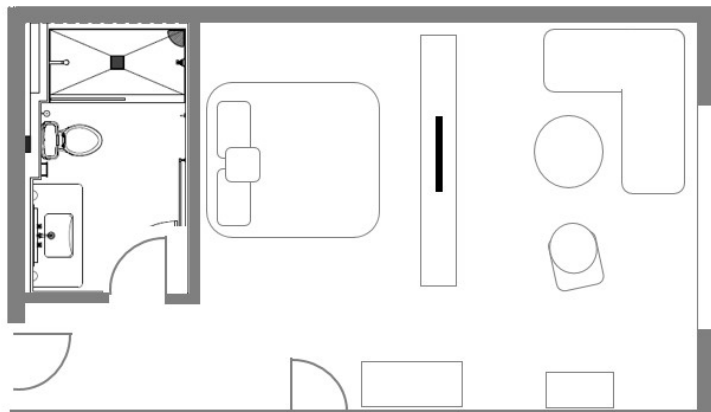

Deluxe KING BED

Stretch out in this spacious deluxe room with separate sitting area featuring vibrant mid-century modern décor and retro bar cart.

ROOM FEATURES

- 465 square feet
- Separate Sitting Area
- Bathroom with Walk-In Shower

CONNECTING ROOM OPTIONS (Subject to availability)

- Standard 2 Queens

AVAILABLE FLOORS: 4-9

Maximum occupancy (4)

(1) rollaway permitted in guest room

the Confidante
MIAMI BEACH

f / THECONFIDANTEHOTEL | i / @THECONFIDANTE
4041 COLLINS AVENUE MIAMI BEACH FL 33140 | 305 424 1234 | THECONFIDANTEHOTEL.COM