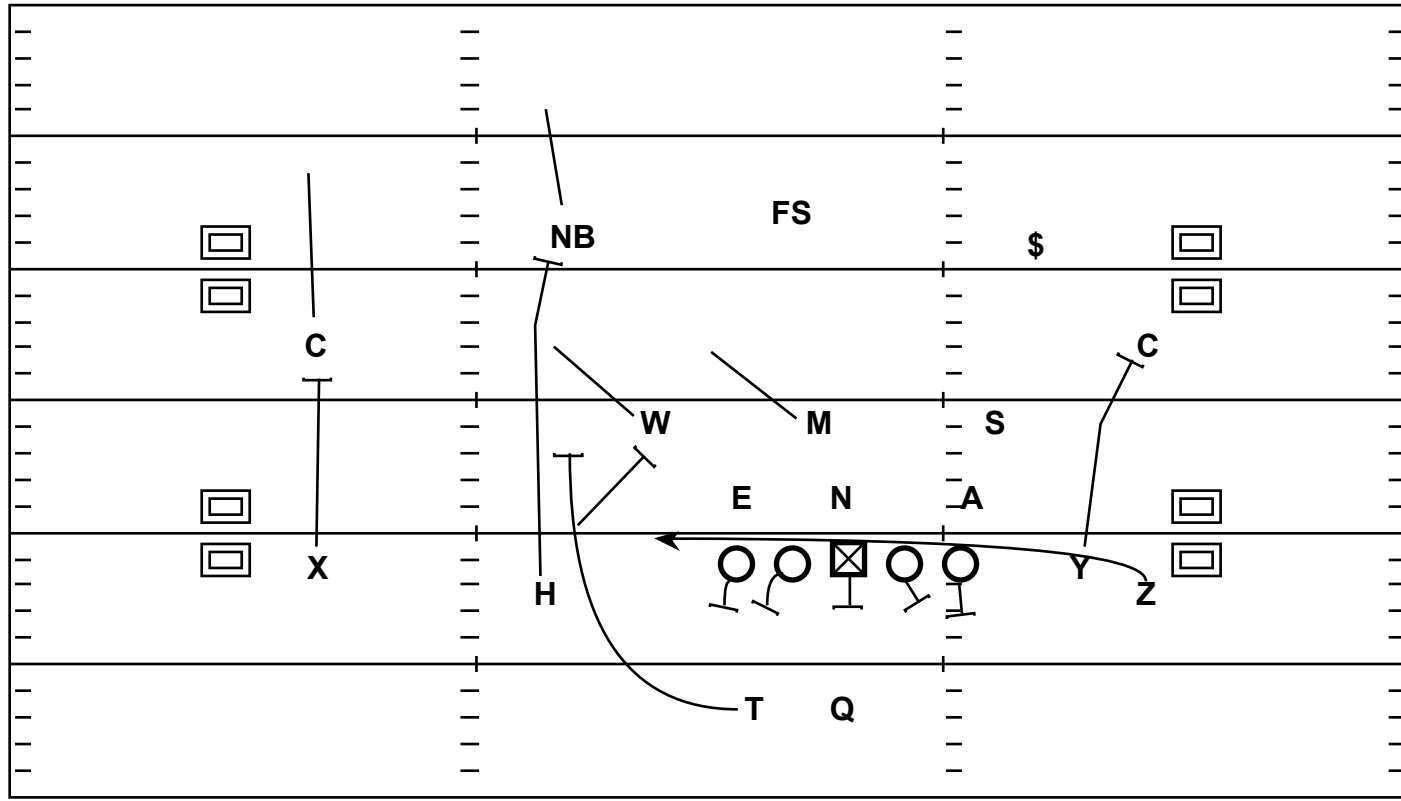

Oklahoma: 2x2 Open Shallow Screen

Quarter	Time	D & D	YD Line	Hash	Score
2nd	5:33	1 - 10	-38	R	17 - 10

Strategy: Oklahoma runs a ton of crossing and shallow routes, this looks like a base Pass Concept but you get your receivers and RB blocking for the screen.

QB Progression/Read: Eyes on the Playside Receivers to distract before hitting the Shallow

X - Block Corner
H - Block Nickel
Y - Block Backside Corner
Z - Shallow read Block from RB
T - Block MDM

LT - Man Pro, Look to help on 4i
LG - Man Locked on 4i
C - Man Locked on Nose
RG - Man Pro, look to help with Nose
RT - Man Locked on Anchor