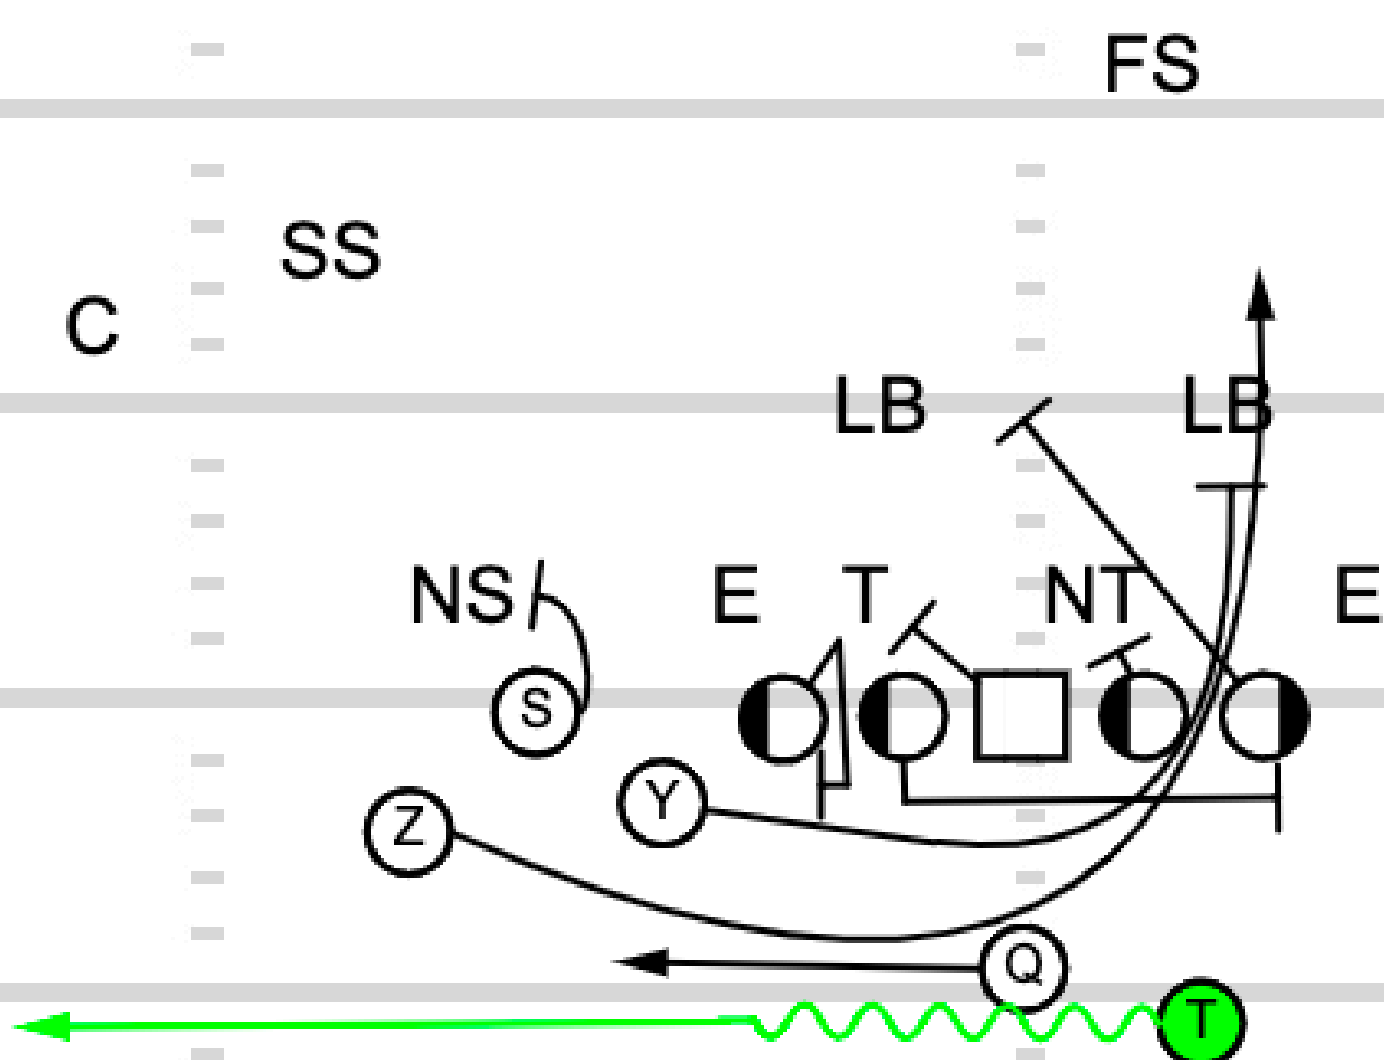

TOUCHDOWN
ANALYSIS

Play 13: Trips Z Short Rollout Y Leak

TOUCHDOWN
ANALYSIS

**Play 14: Bunch TB Flare CY
Counter Reverse**

TOUCHDOWN
ANALYSIS

TOUCHDOWN
ANALYSIS

**Play 15: Shift to Wide Tackle Sprint
Out Flat / Shovel Option**