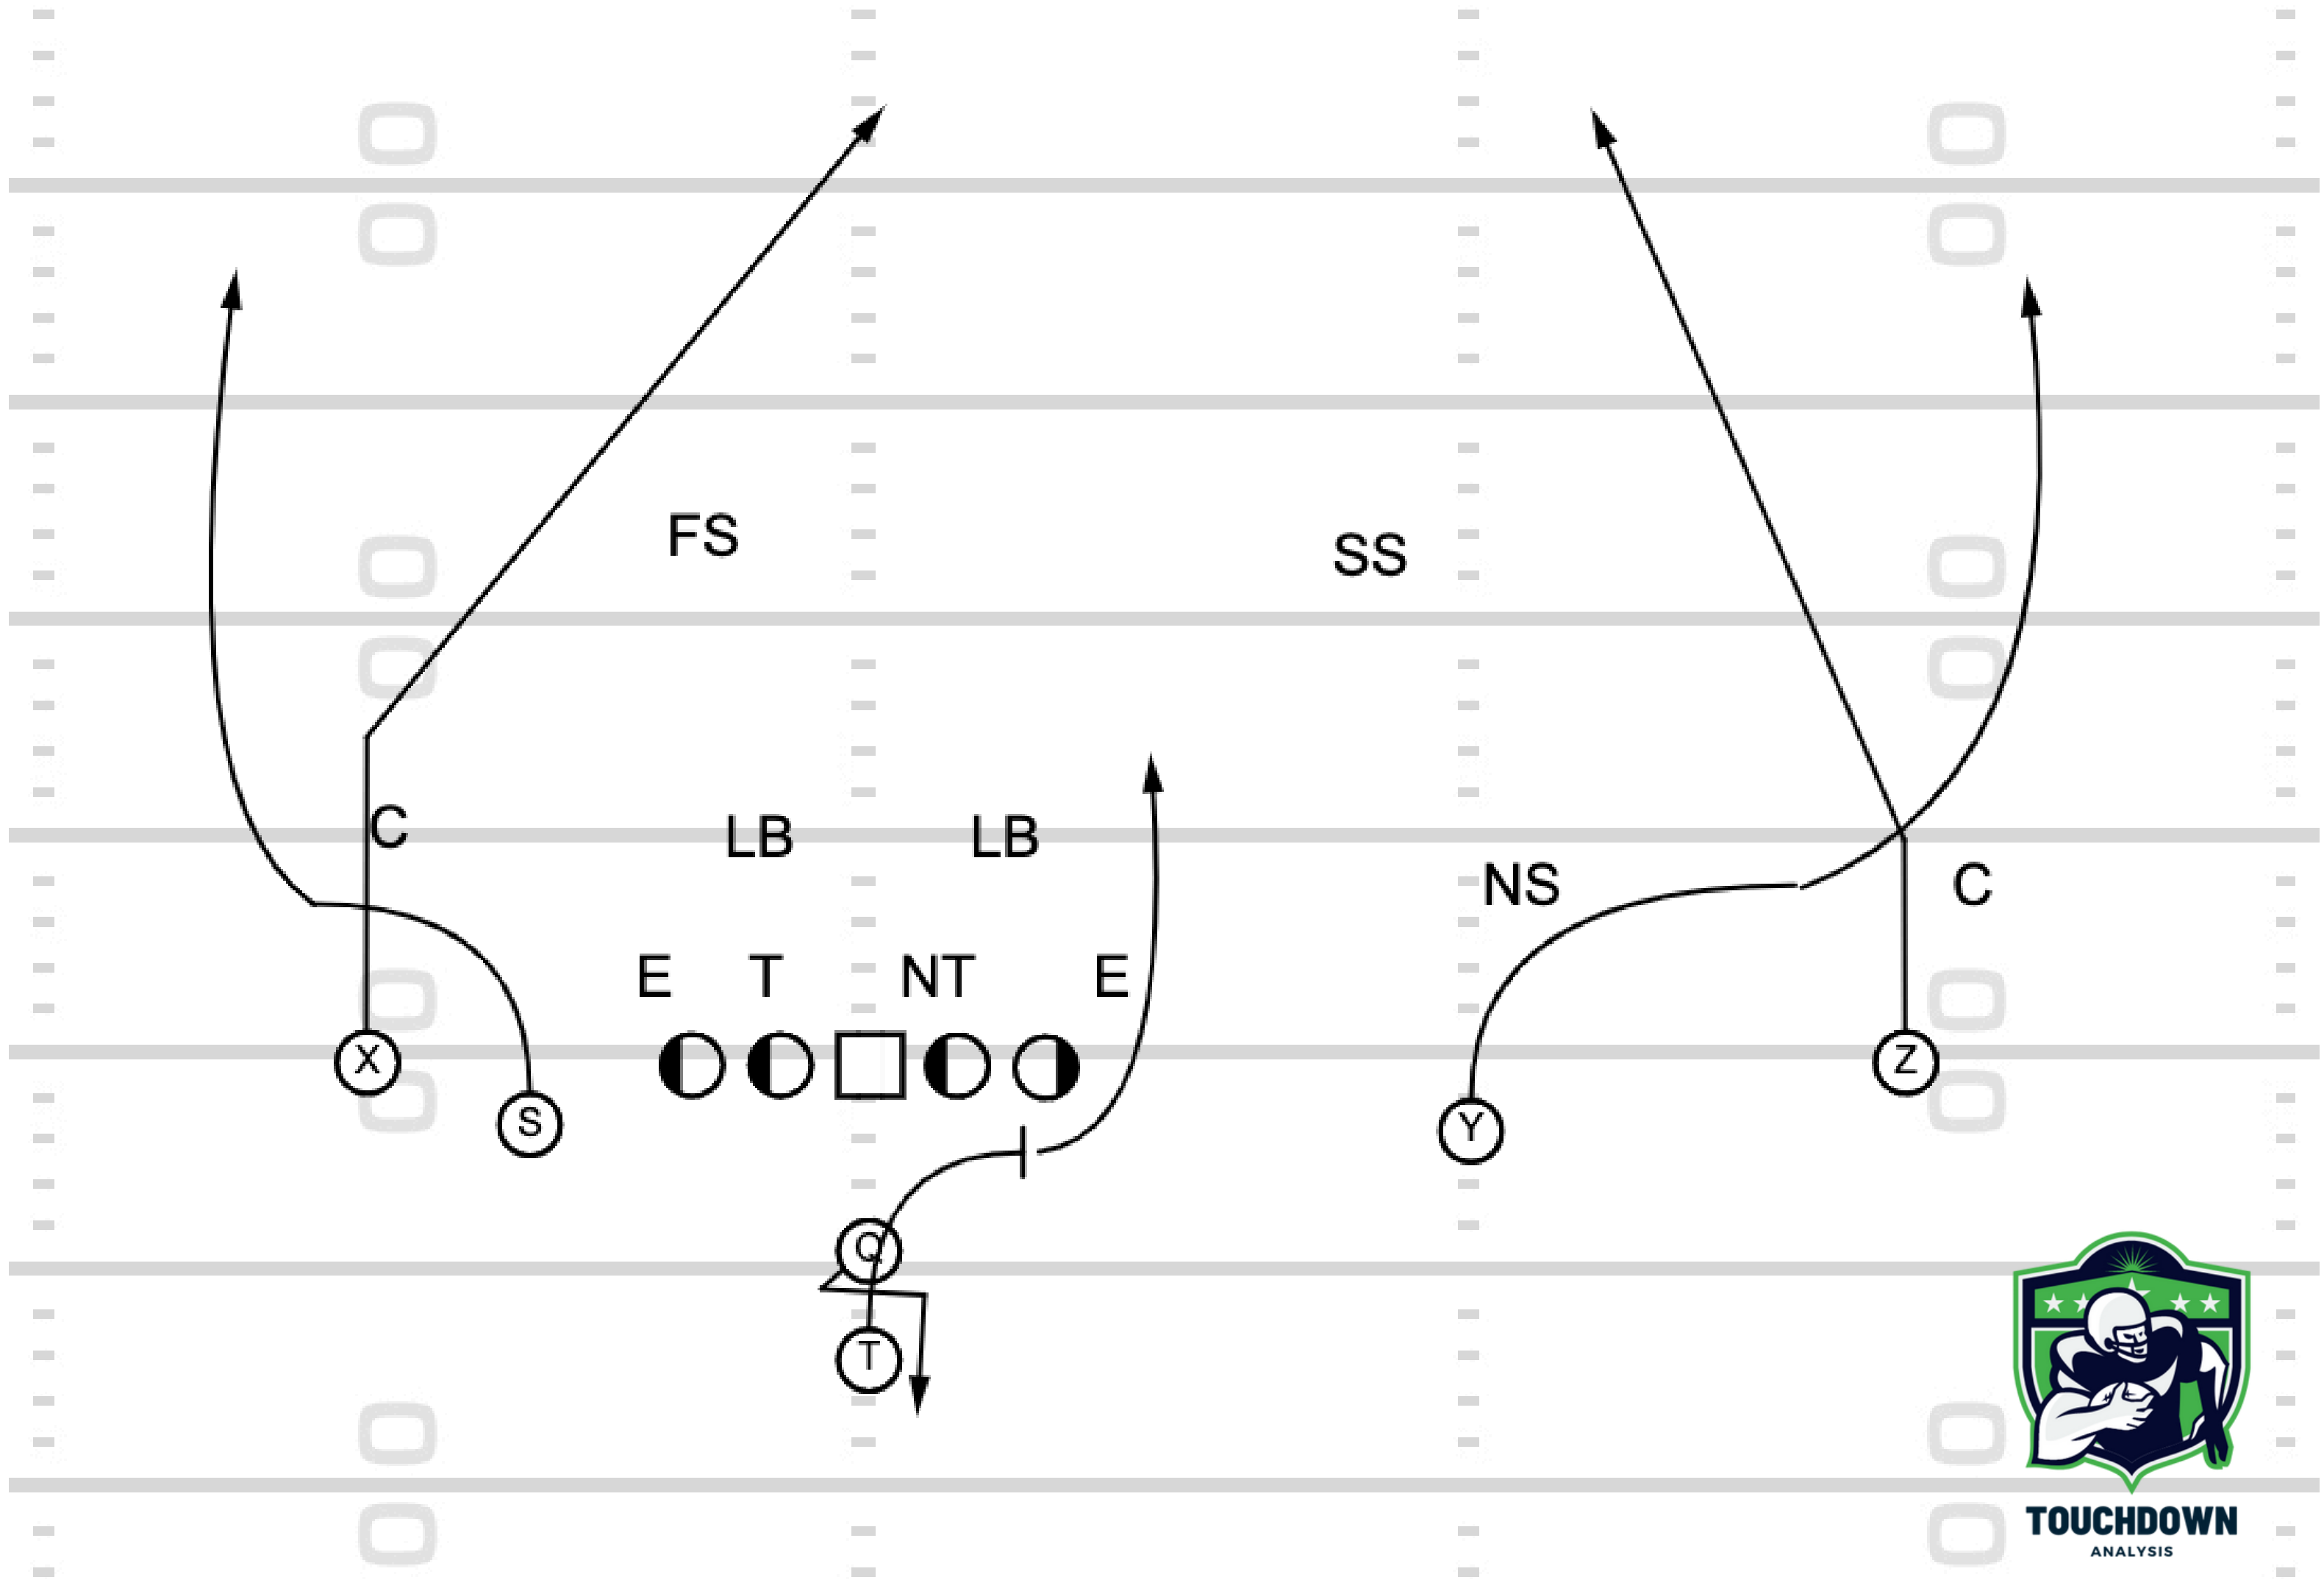

TOUCHDOWN
ANALYSIS