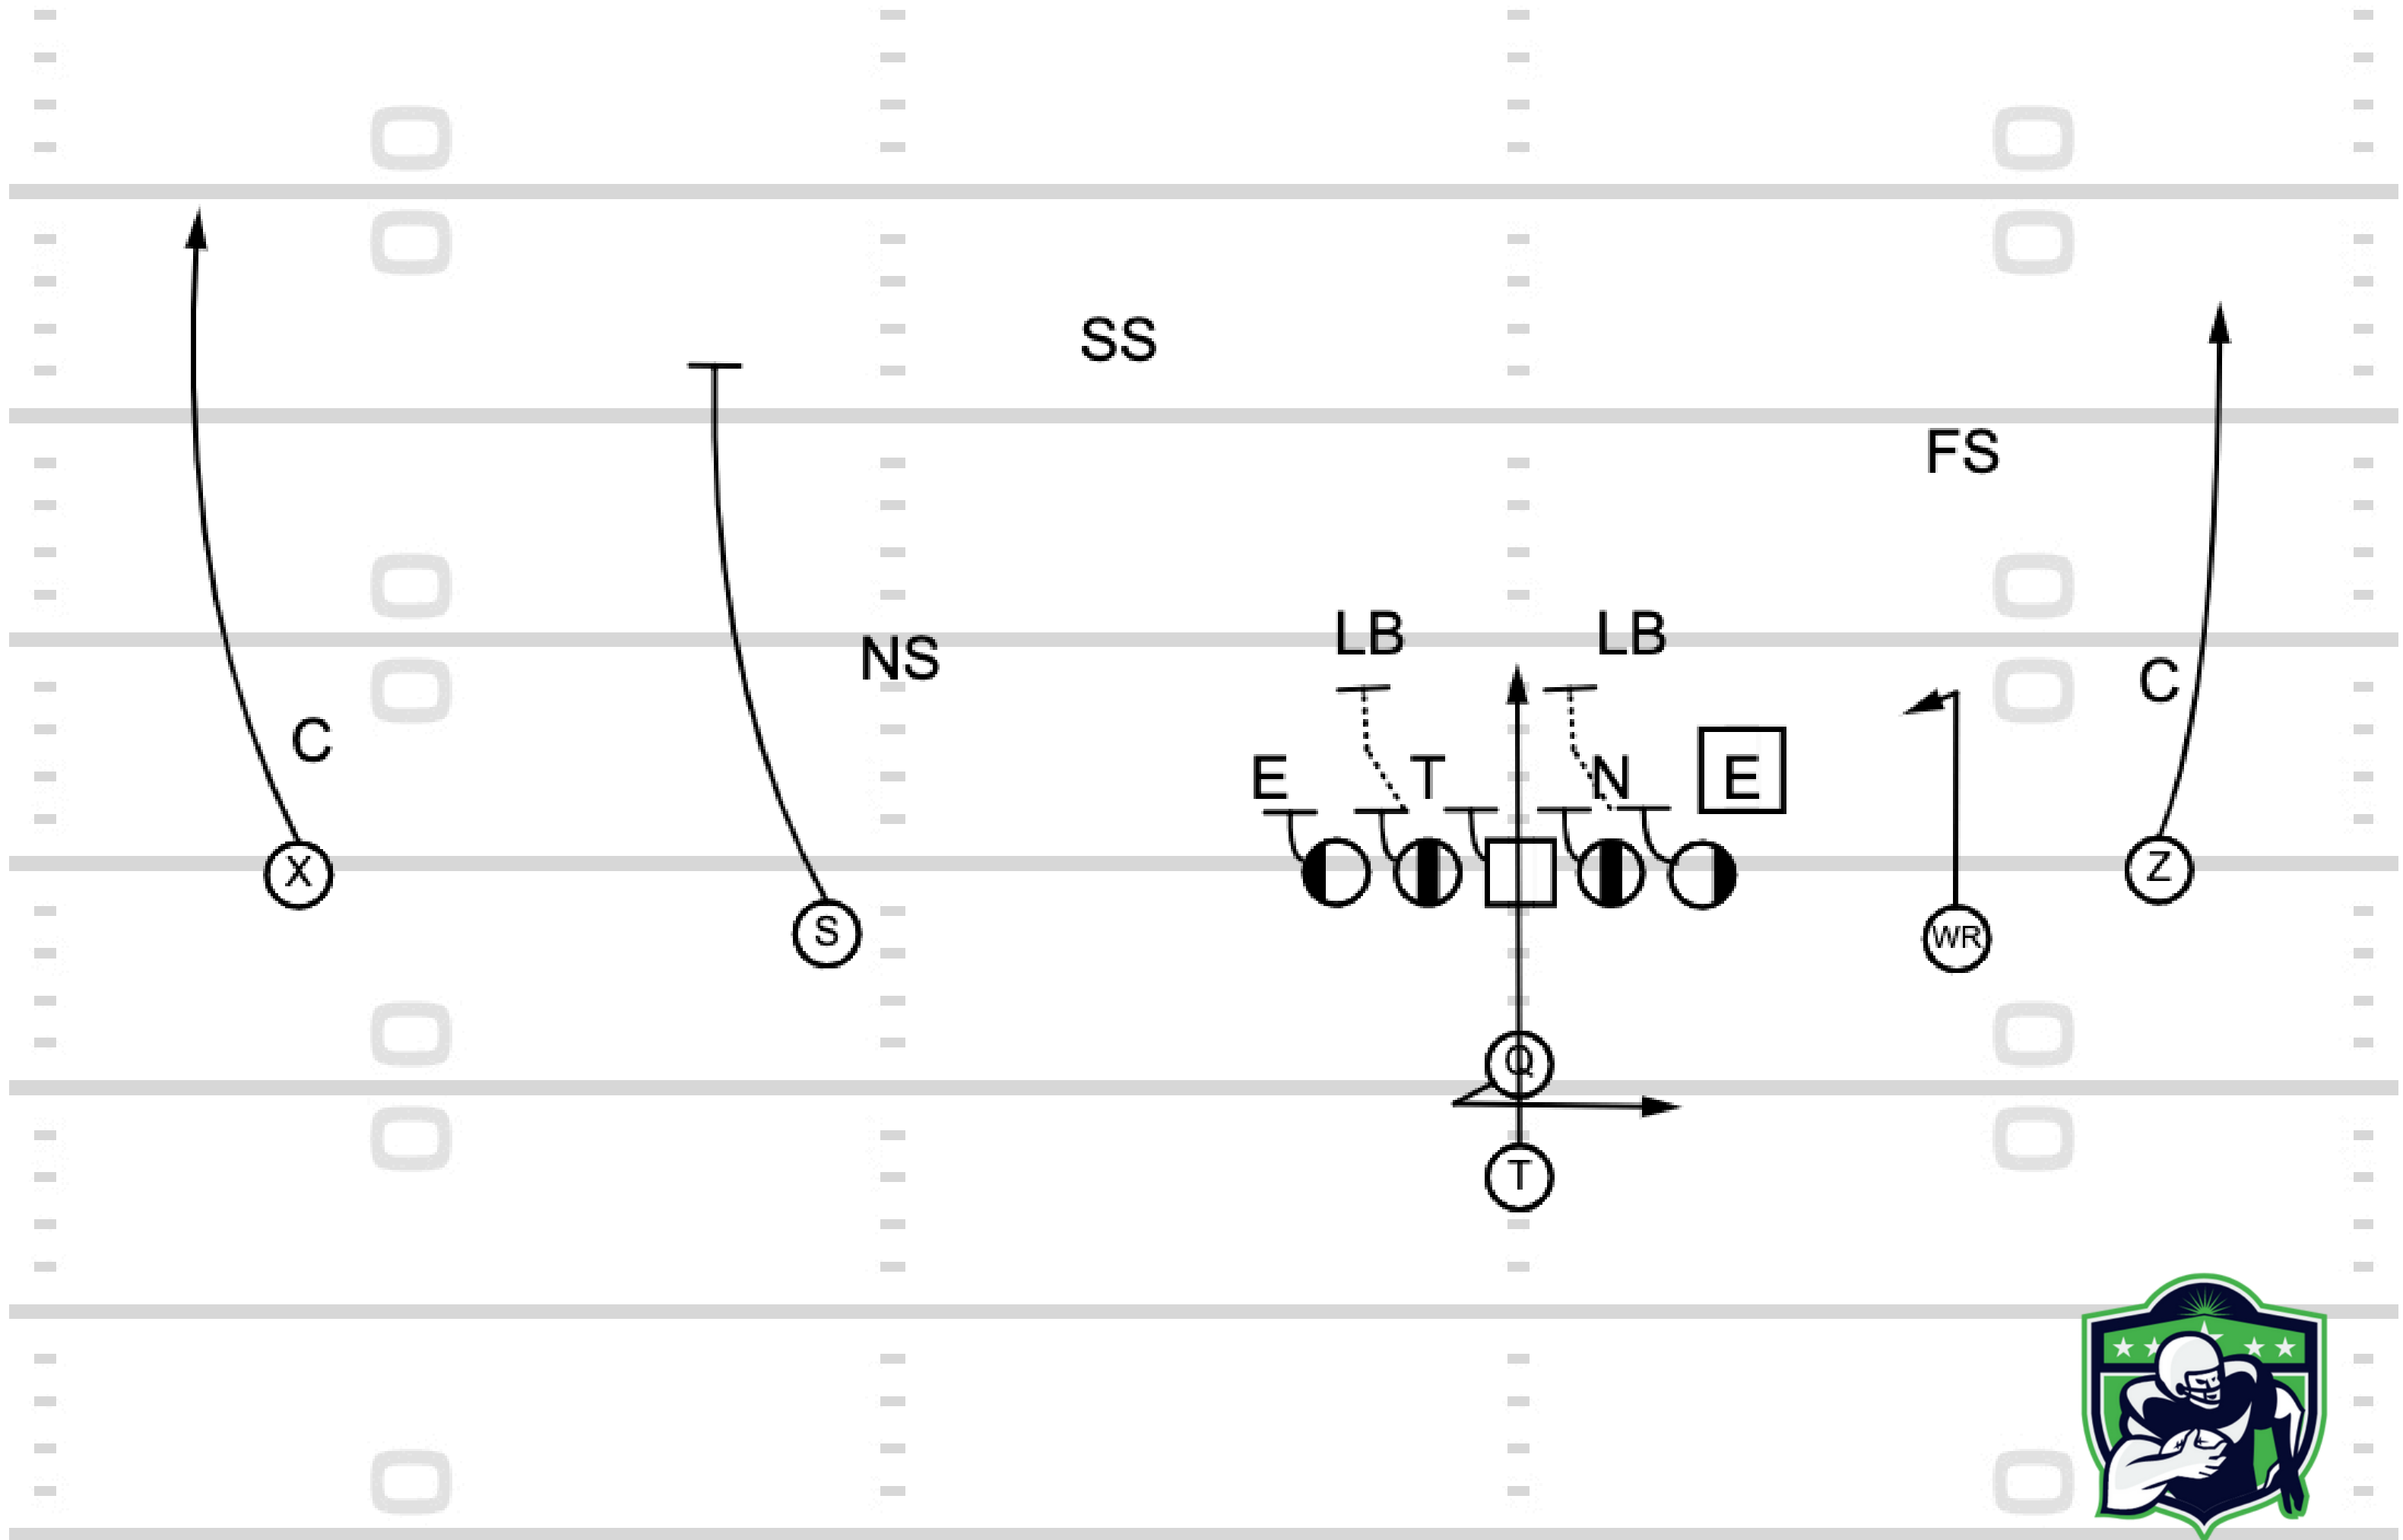

SS

FS

NS

LB

LB

C

X

S

E

T

N

E

WR

C

Z

Q

T

TOUCHDOWN
ANALYSIS