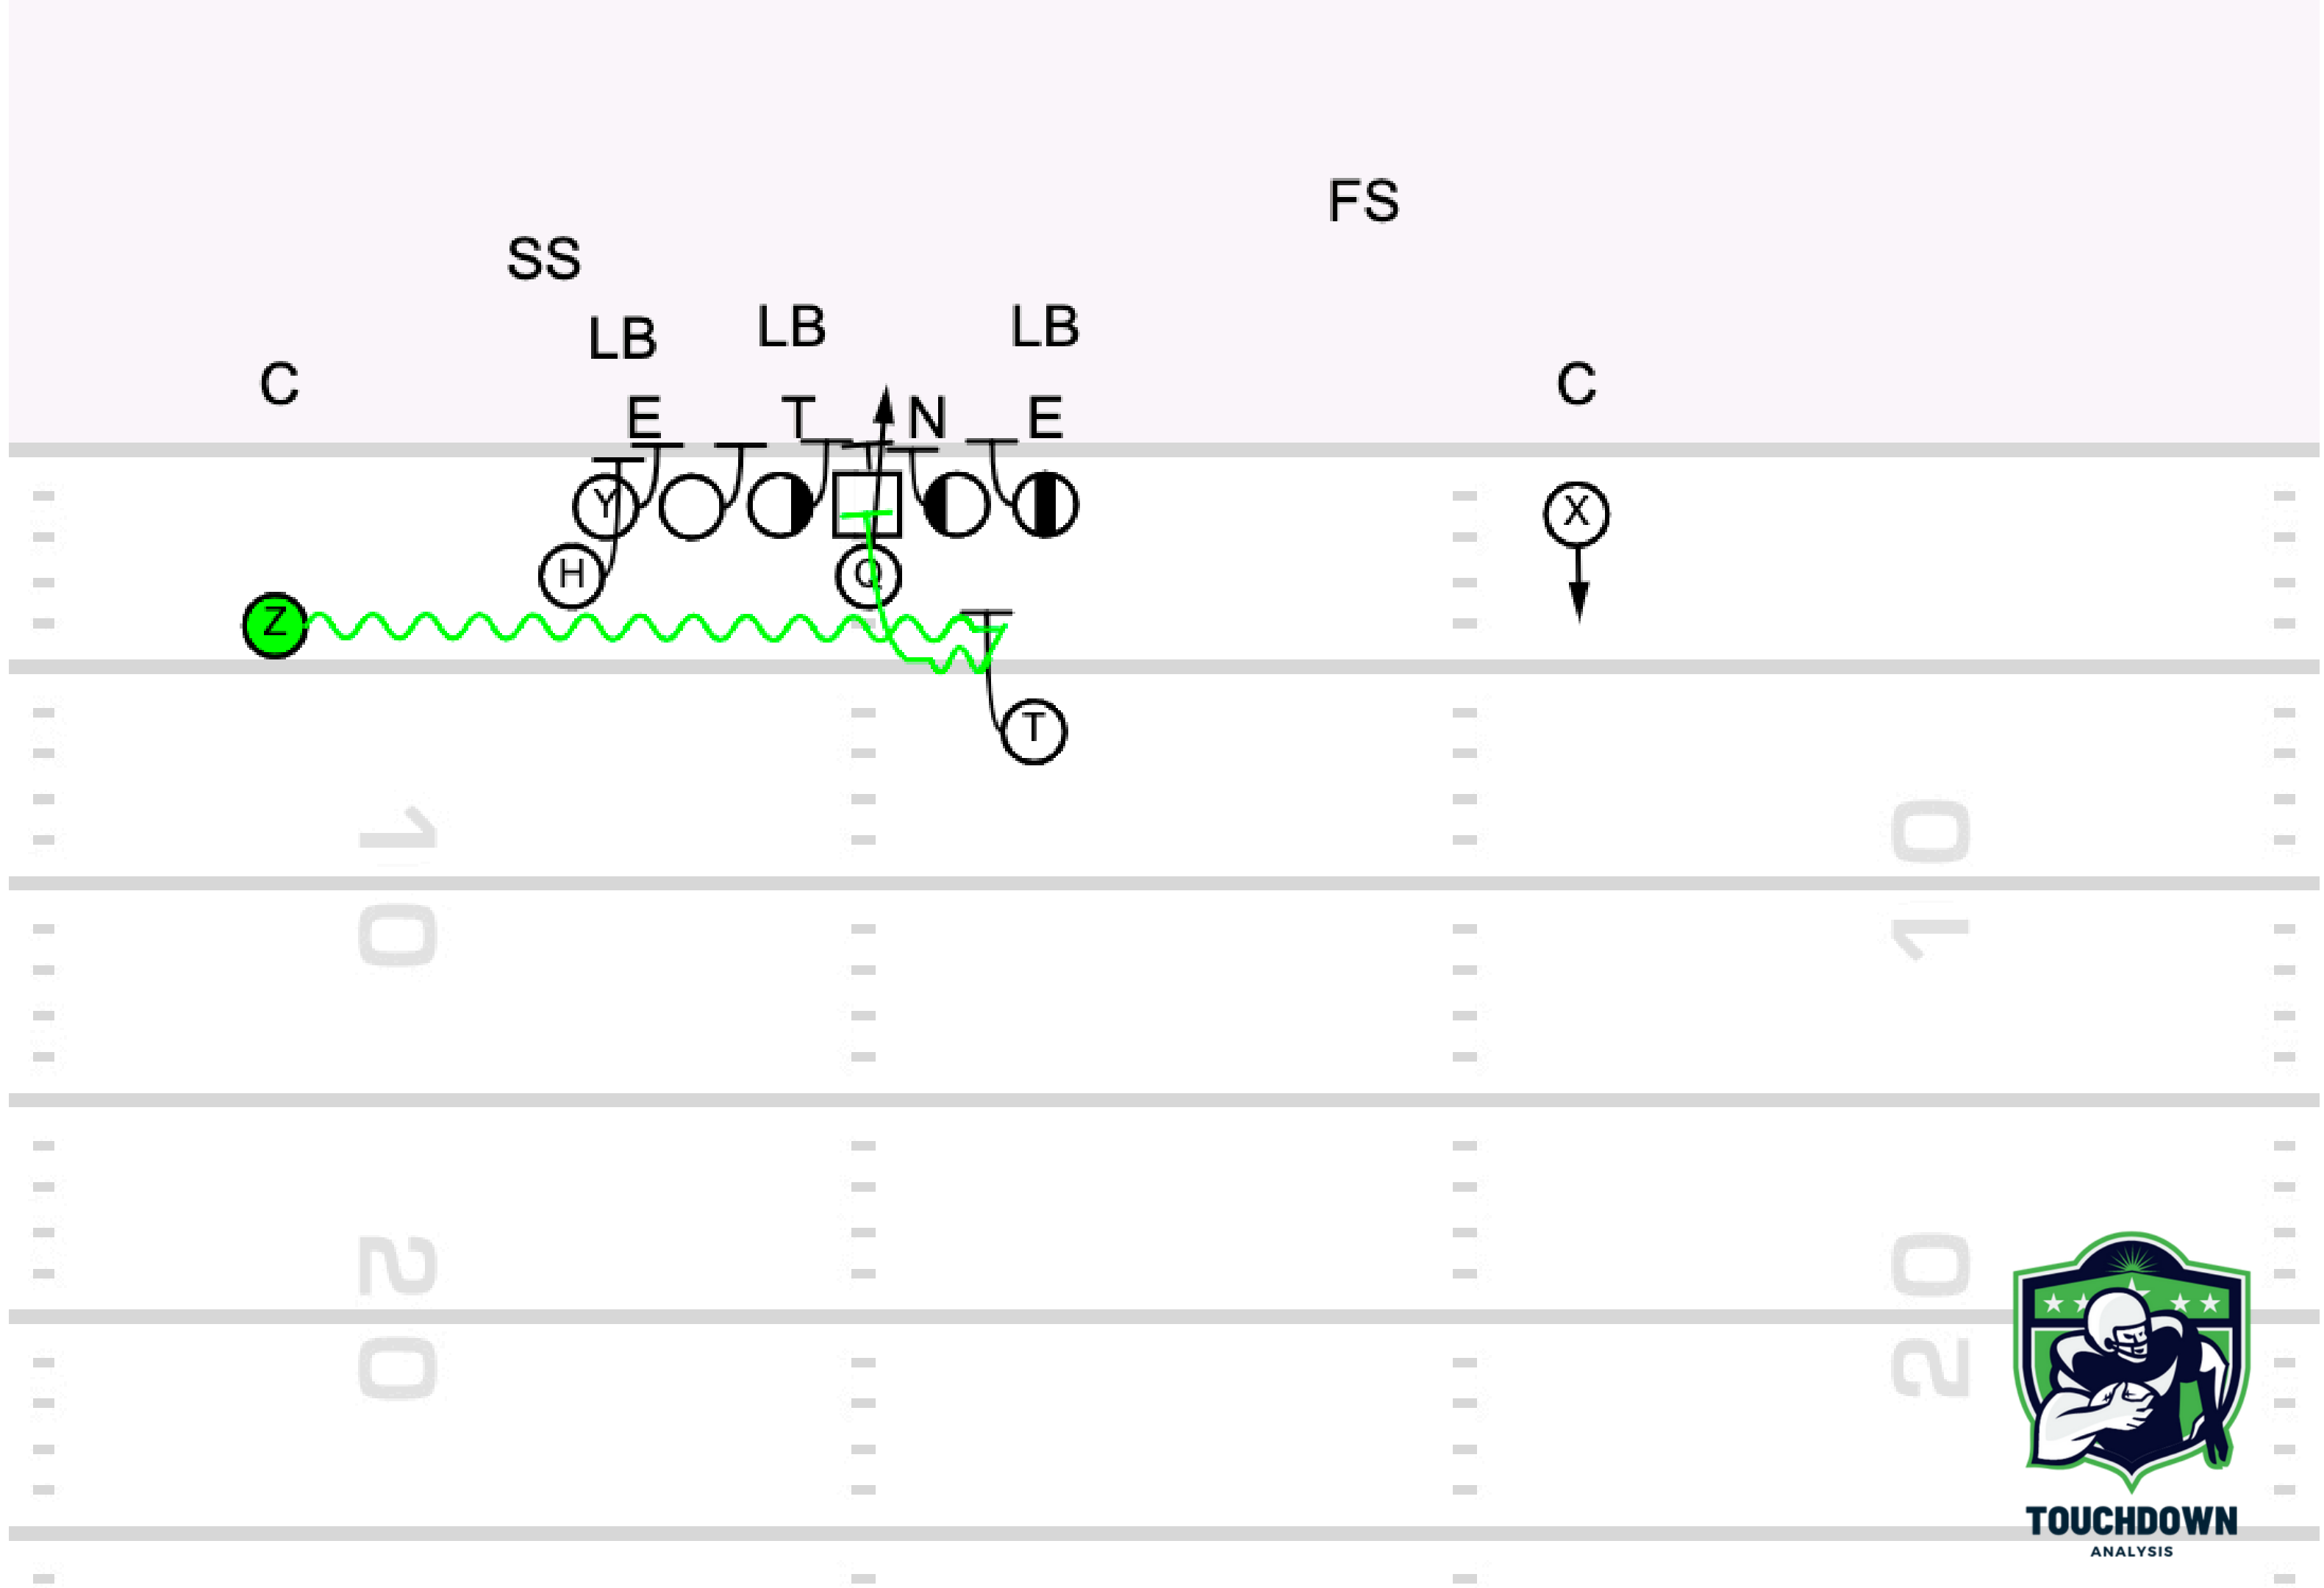

TOUCHDOWN
ANALYSIS

Play 15: Trio Wing Z Motion In To QB Sneak

TOUCHDOWN
ANALYSIS

Part 2: The Pass Game

Play 1: Trio Sprint Out Slot Flat

TOUCHDOWN
ANALYSIS

TOUCHDOWN
ANALYSIS

Play 2: Duo X Jet PA Whip-Wheel