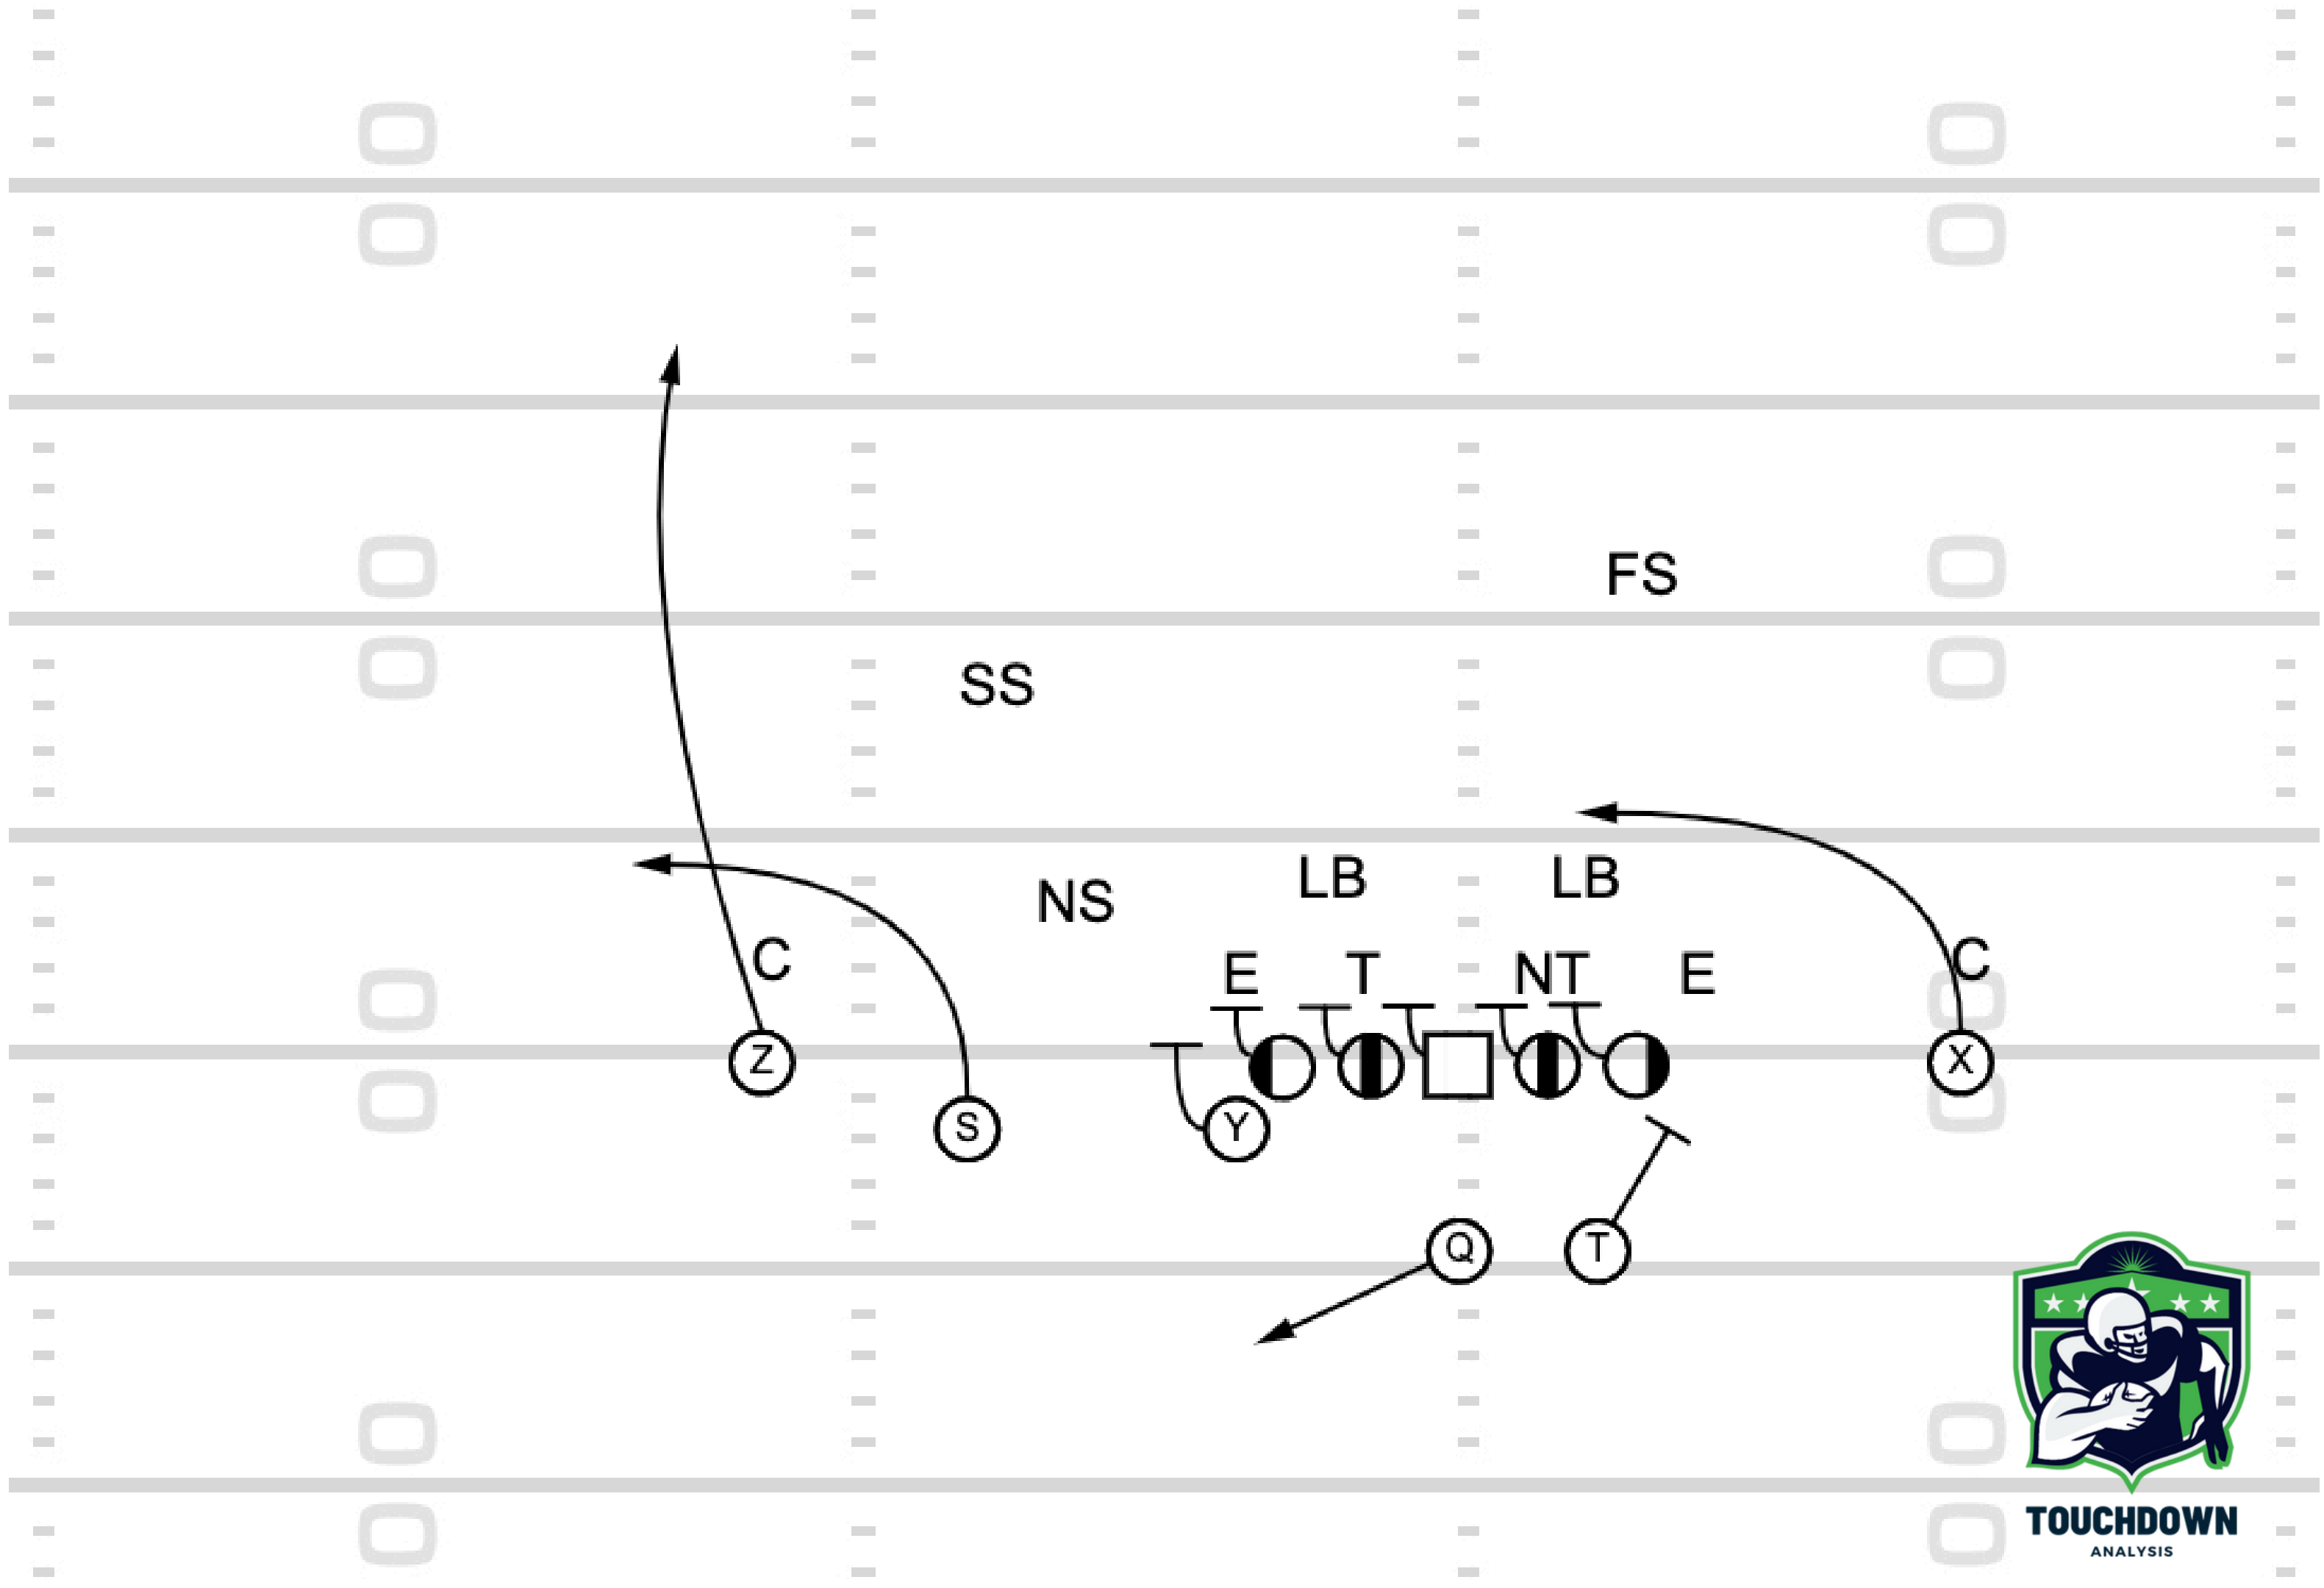

TOUCHDOWN
ANALYSIS

Play 15: Trio Wing Z Motion In To QB Sneak

TOUCHDOWN
ANALYSIS

Part 2: The Pass Game

Play 1: Trio Sprint Out Slot Flat

TOUCHDOWN
ANALYSIS

TOUCHDOWN
ANALYSIS

Play 2: Duo X Jet PA Whip-Wheel