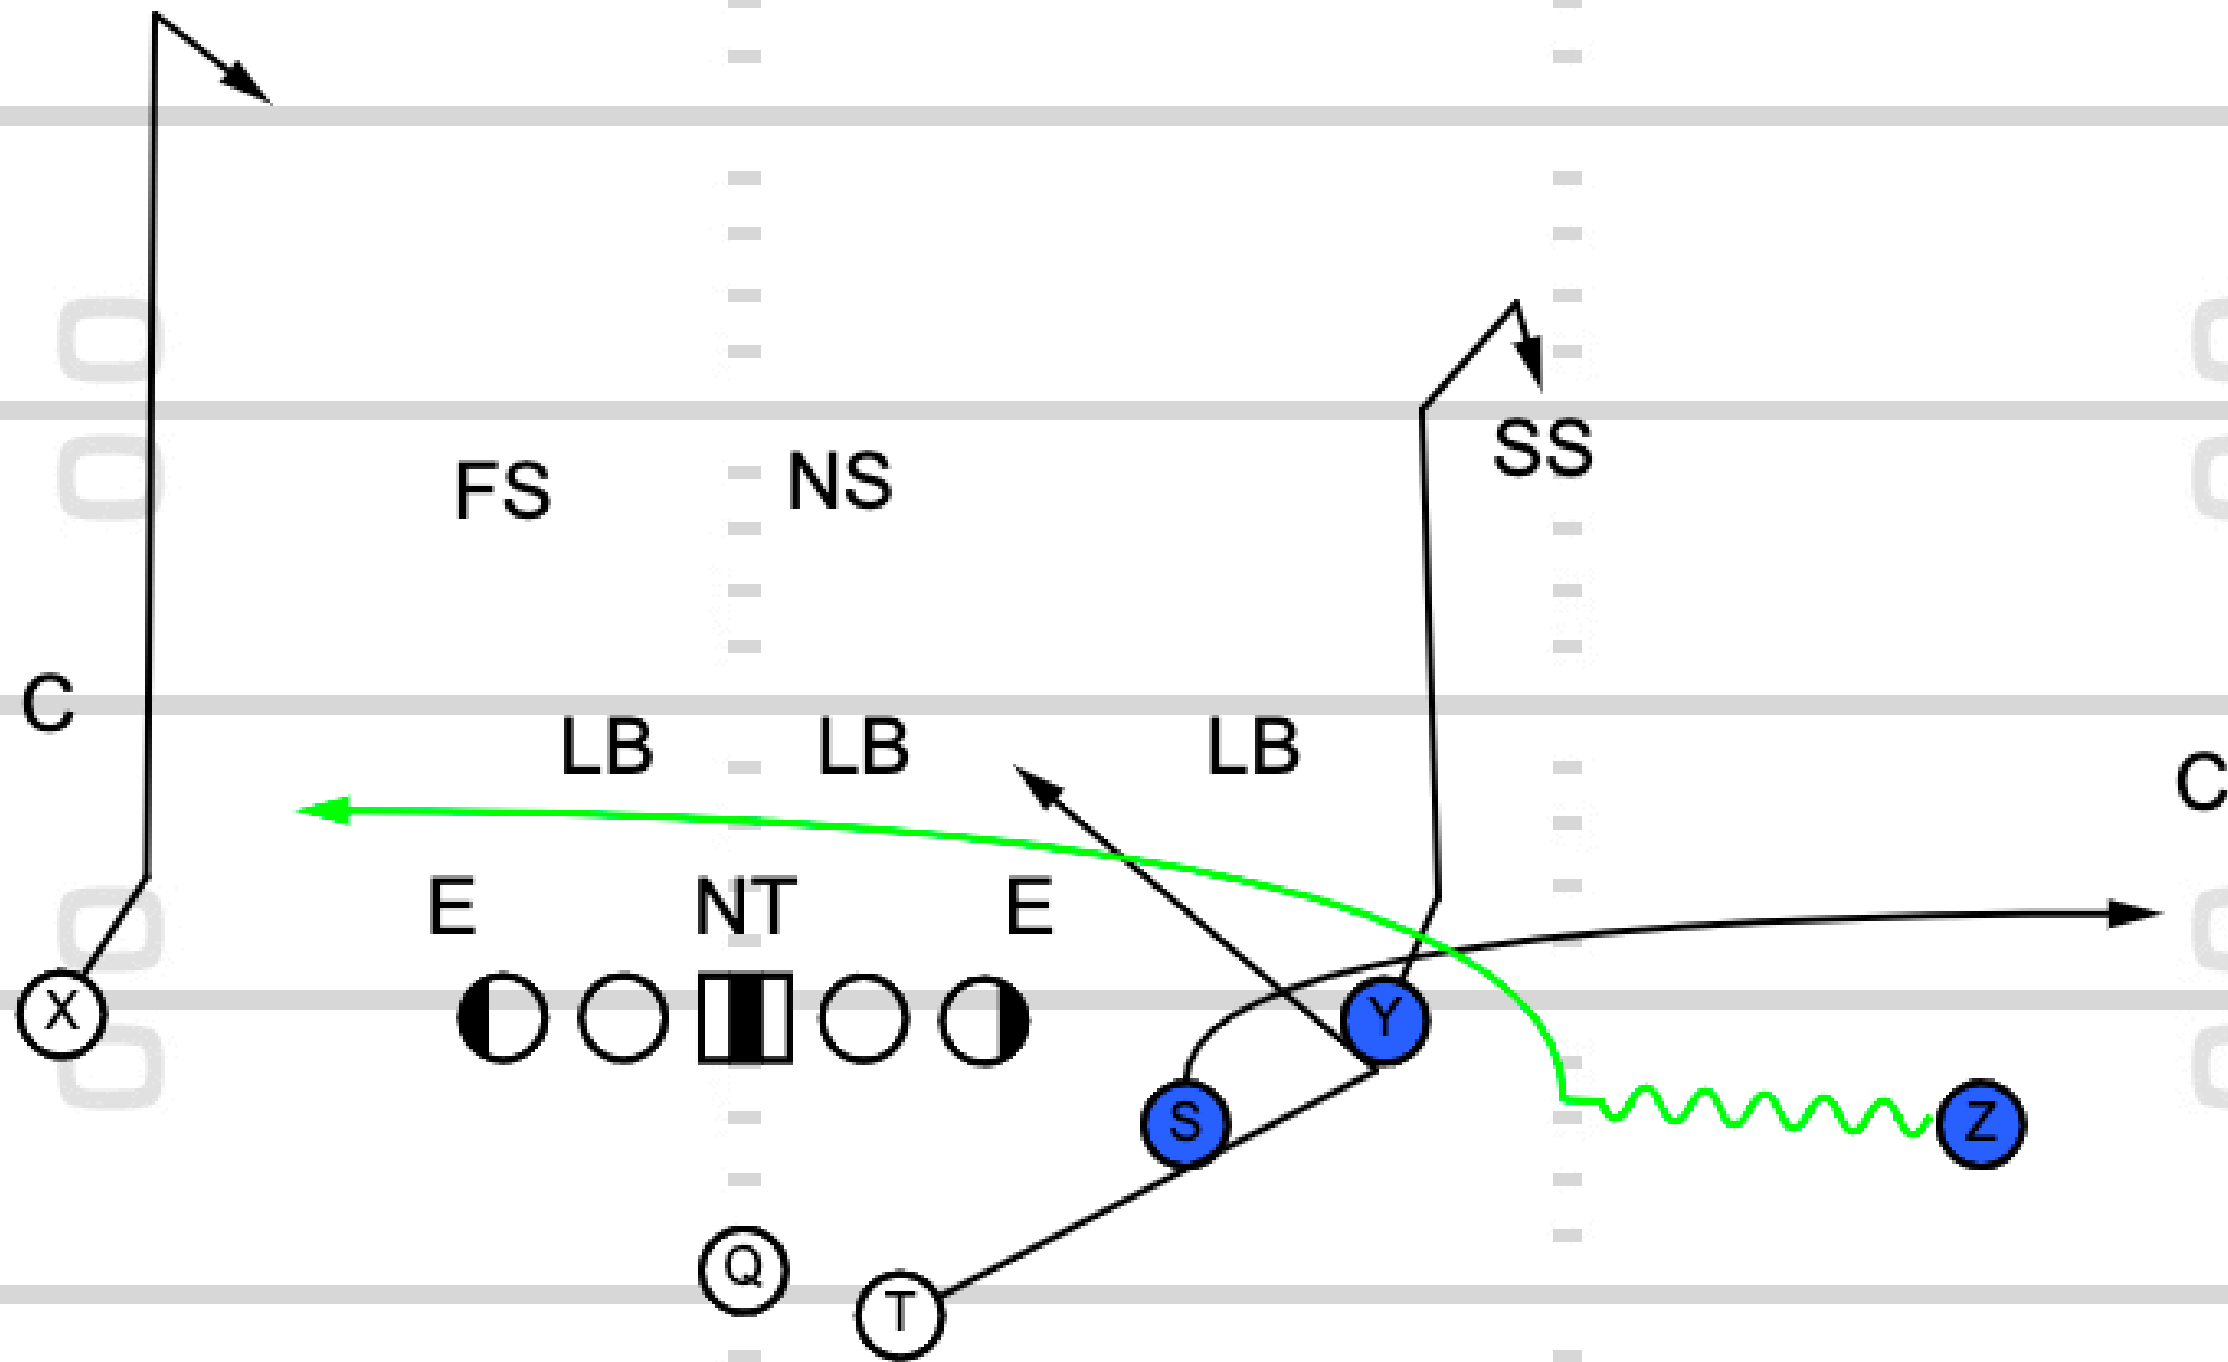

Play 10: Trey Bunch Curl Flat

TOUCHDOWN
ANALYSIS

TOUCHDOWN
ANALYSIS

TOUCHDOWN
ANALYSIS

**Play 11: Dbl Trade Trips Stack Z
Short Z Shallow RB Angle**

TOUCHDOWN
ANALYSIS

TOUCHDOWN
ANALYSIS

TOUCHDOWN
ANALYSIS

Play 12: Duo FIB Sail Z Dig

TOUCHDOWN
ANALYSIS

TOUCHDOWN
ANALYSIS

Play 13: Trey Motion to Mesh- Wheel

Play 14: Trips Slot Pivot Z Corner

TOUCHDOWN
ANALYSIS

20

20