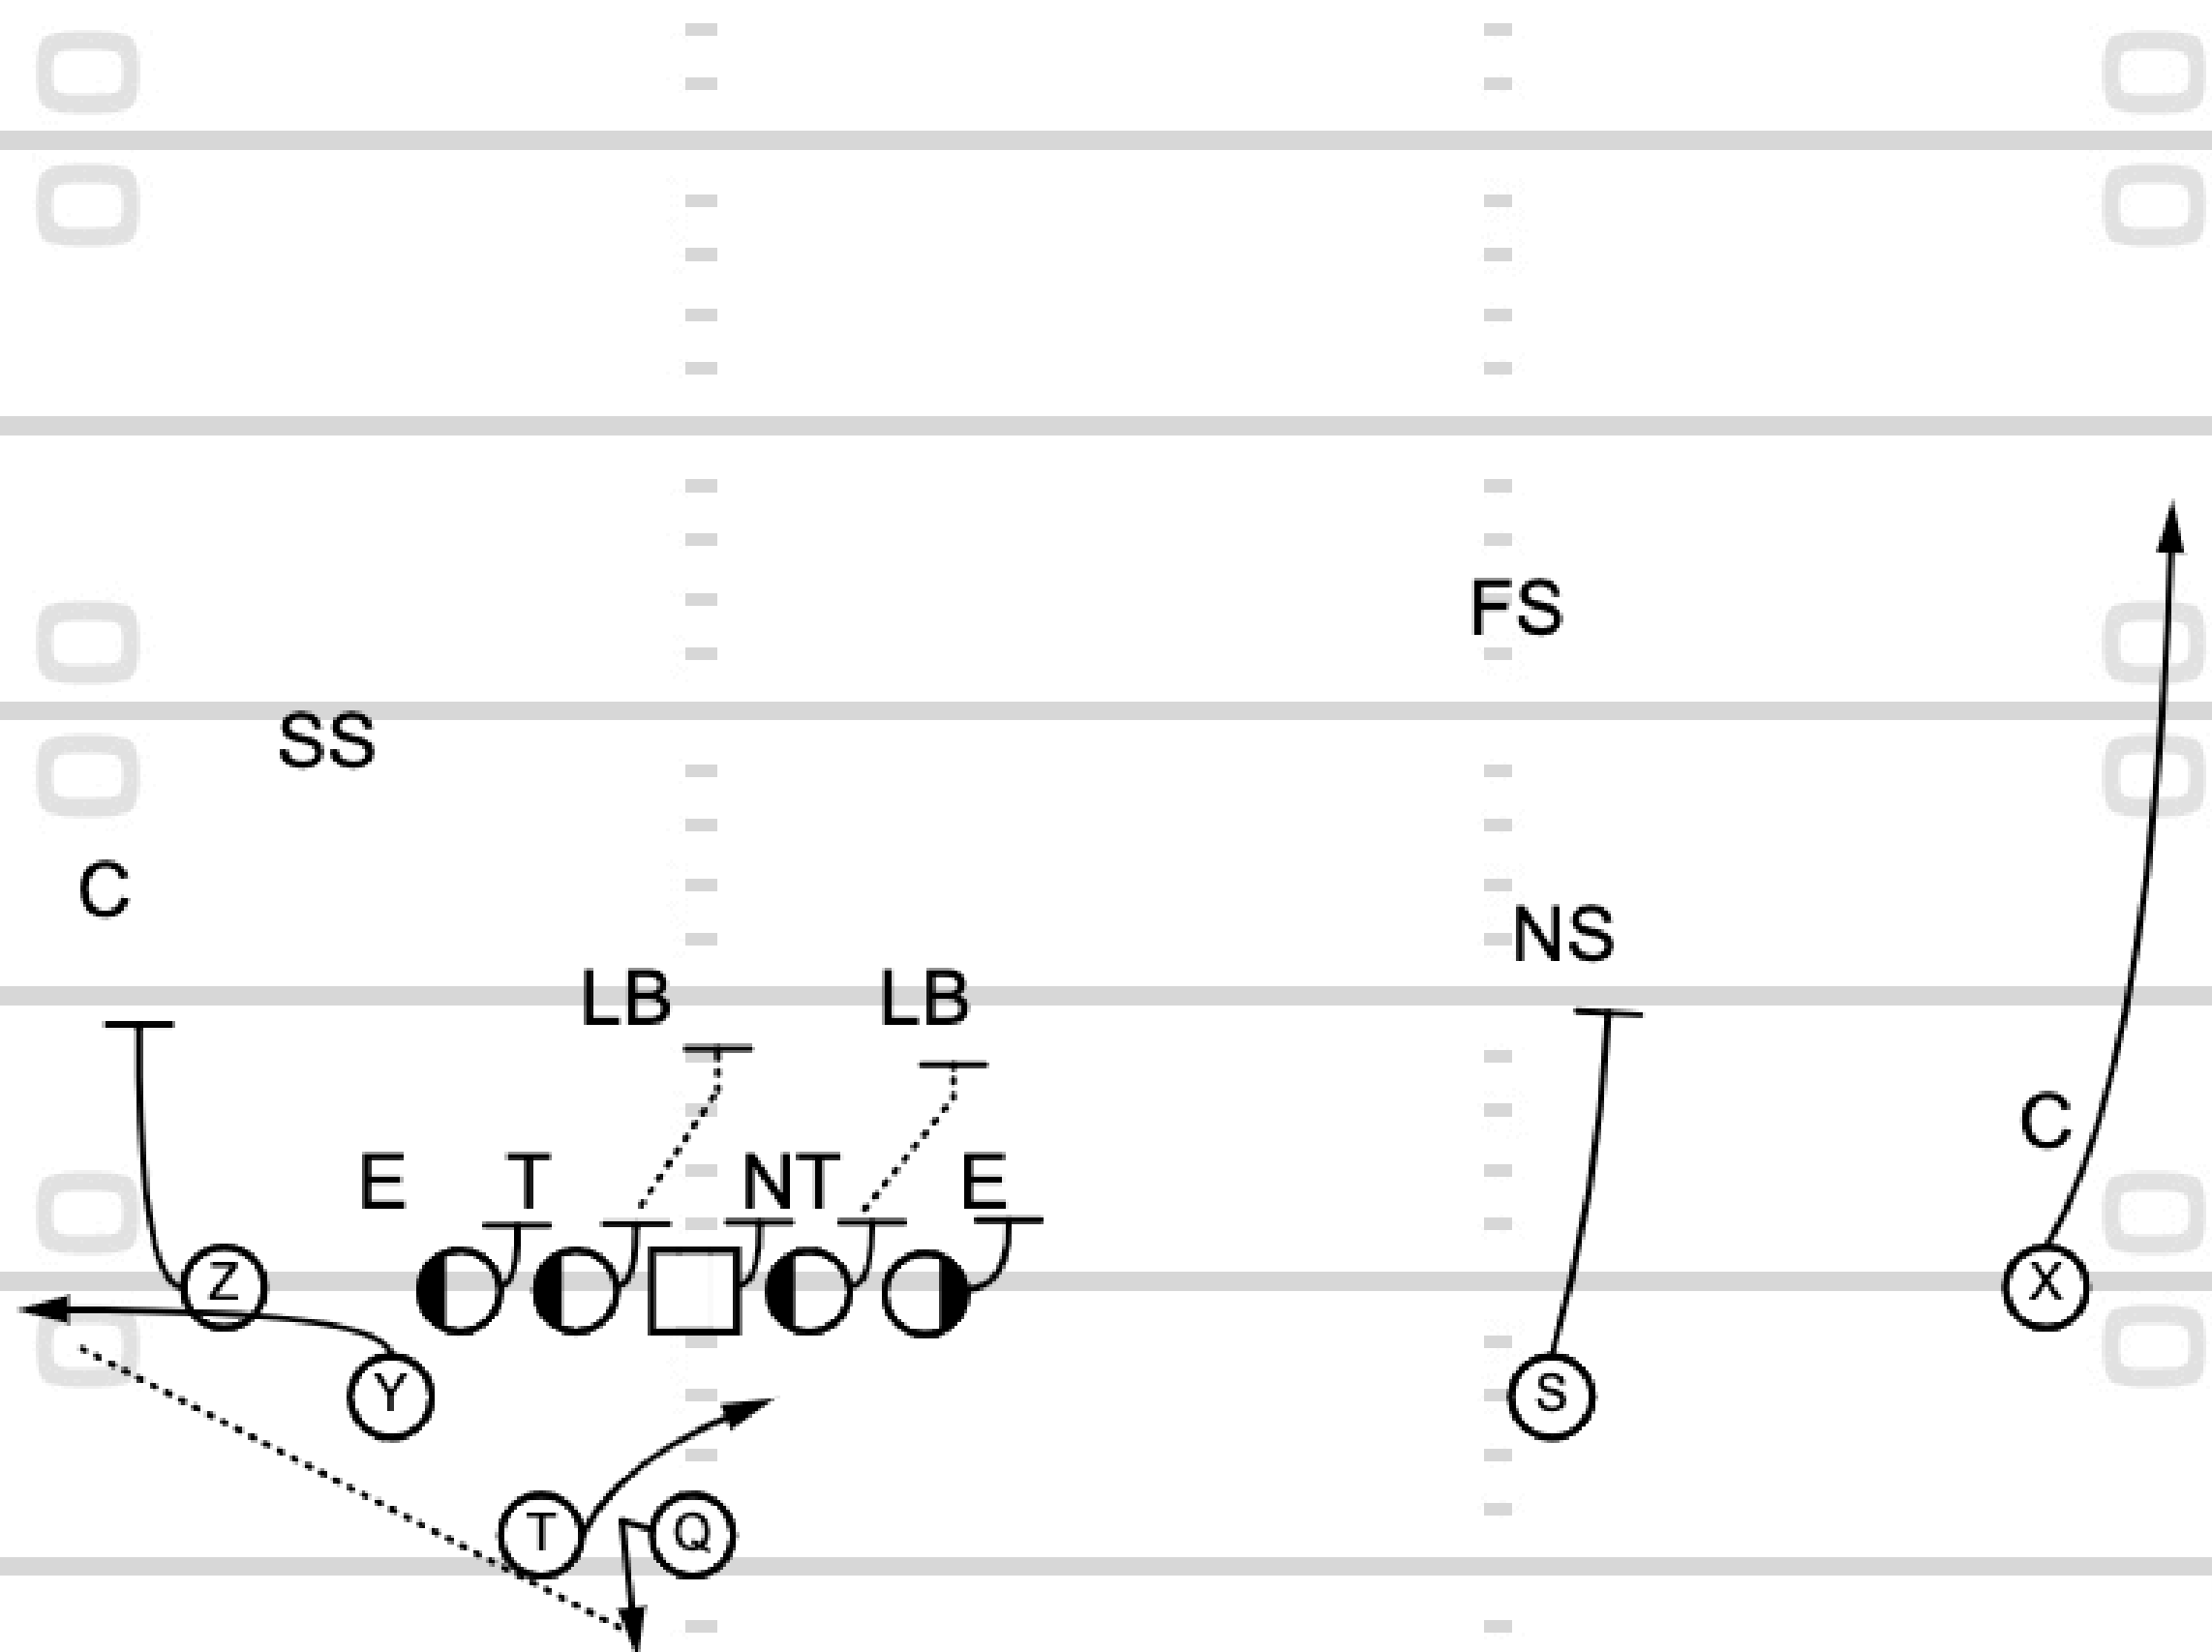

Play 2: Trey IZ Shock RPO

TOUCHDOWN
ANALYSIS

TOUCHDOWN
ANALYSIS

Play 3: Duo Outside Zone Wk Y

Arrow

TOUCHDOWN
ANALYSIS

TOUCHDOWN
ANALYSIS

**Play 4: 2x2 Condensed Split Zone
RPO Spot-Wheel-Flat**