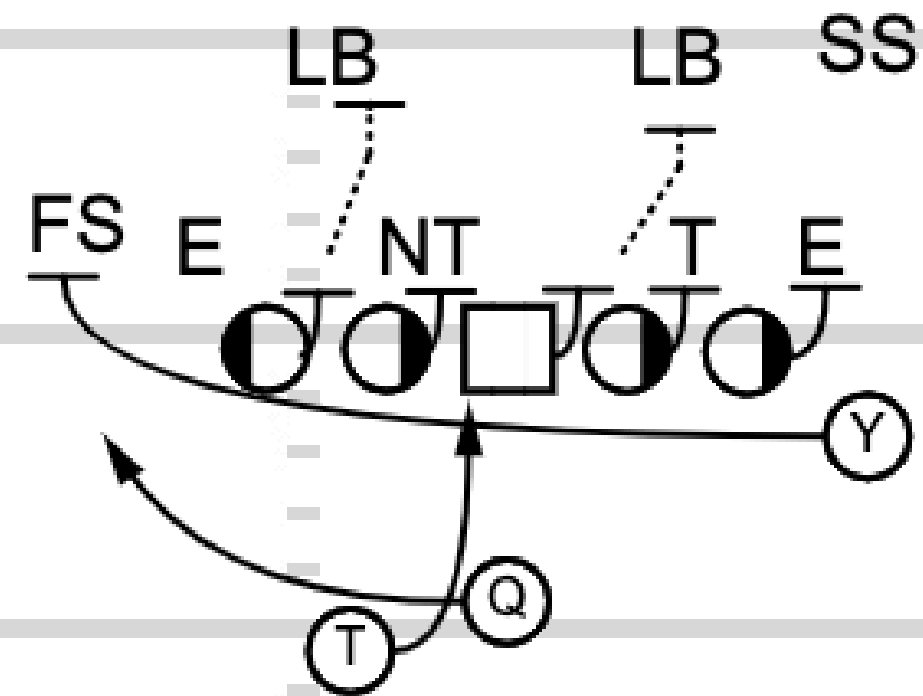

The UCLA Bruins Playbook

TOUCHDOWN
ANALYSIS

Part 1: The Run Game

Play 1: Trio Z Jet Split Zone

TOUCHDOWN
ANALYSIS

TOUCHDOWN
ANALYSIS

Play 2: Dbl Outside Zone Z Jet Opposite

TOUCHDOWN
ANALYSIS

Play 5: Quads Over H-Back Zone Read Bluff

TOUCHDOWN
ANALYSIS

TOUCHDOWN
ANALYSIS

Play 6: X Into DBL Slot Zone Read Bluff

TOUCHDOWN
ANALYSIS

TOUCHDOWN
ANALYSIS

Play 7: Pistol Near Twins Flex Over Zone Read Triple