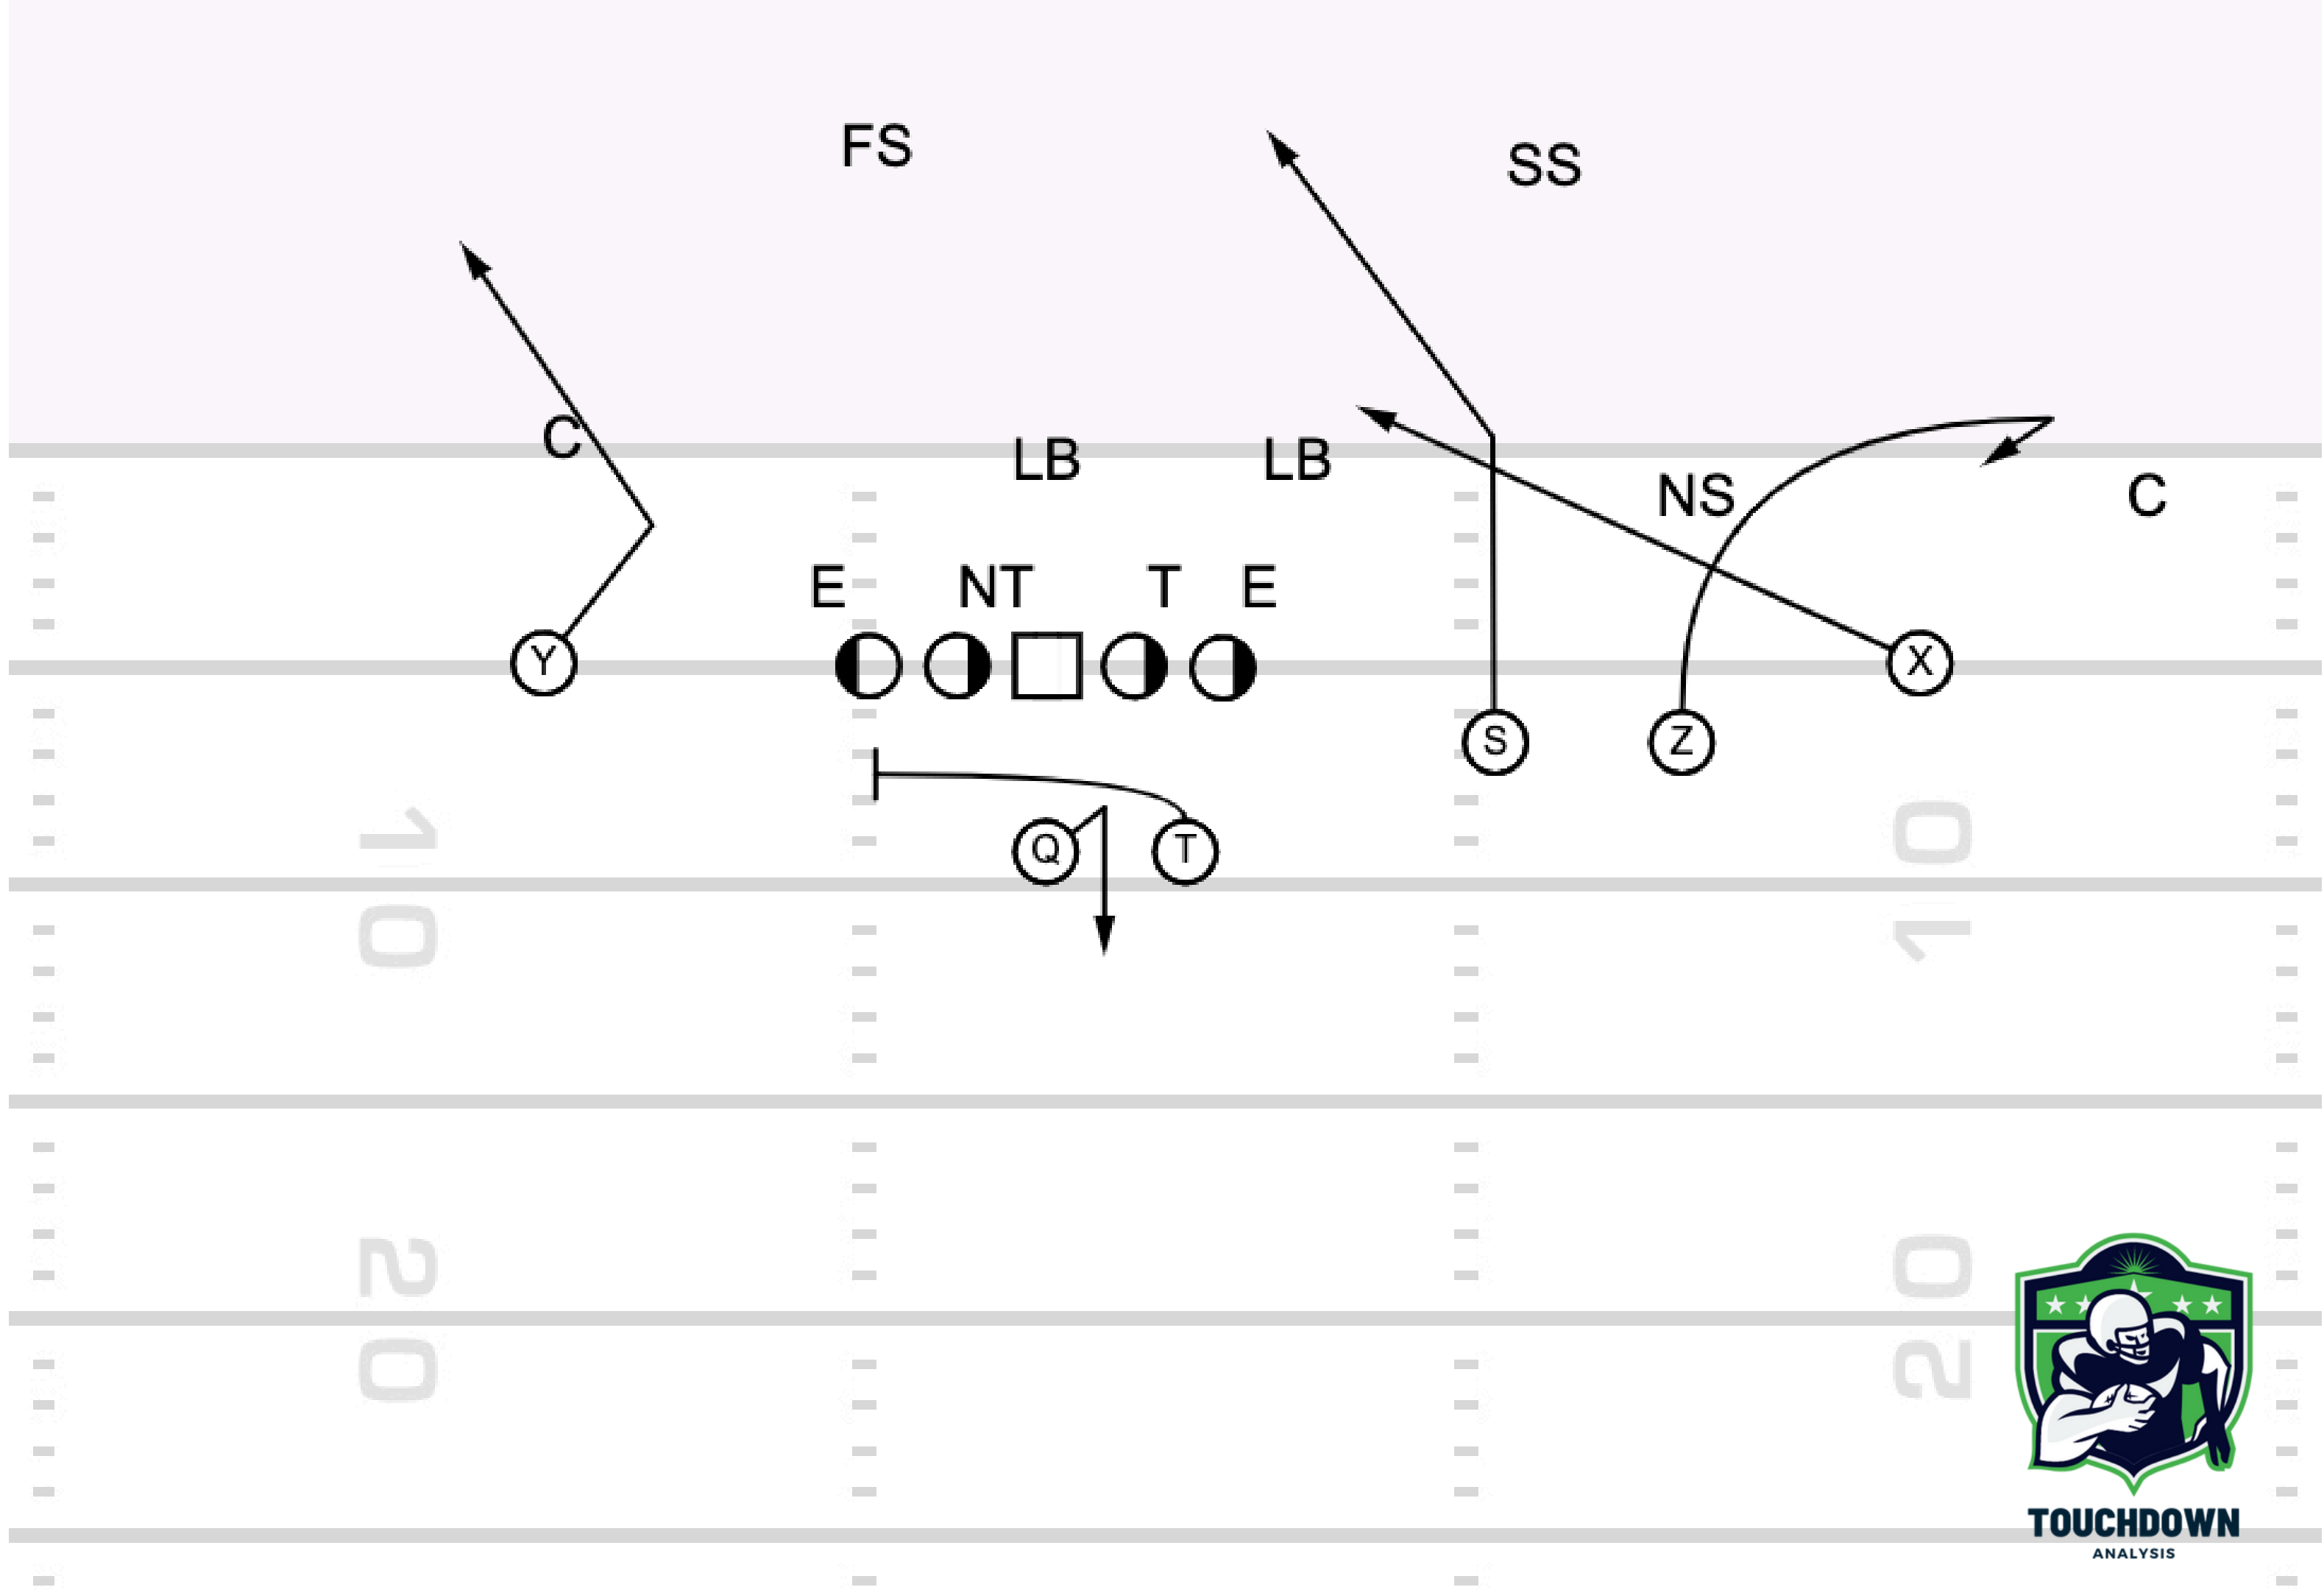

TOUCHDOWN
ANALYSIS

Play 3: 2x2 Pistol PA Post-Wheel

TOUCHDOWN
ANALYSIS

Play 4: Trips PA Sputter Z Rub Under

**Play 5: Empty Boot Rollout Dbl
Post X Deep Cross TB Shallow**

TOUCHDOWN
ANALYSIS

TOUCHDOWN
ANALYSIS