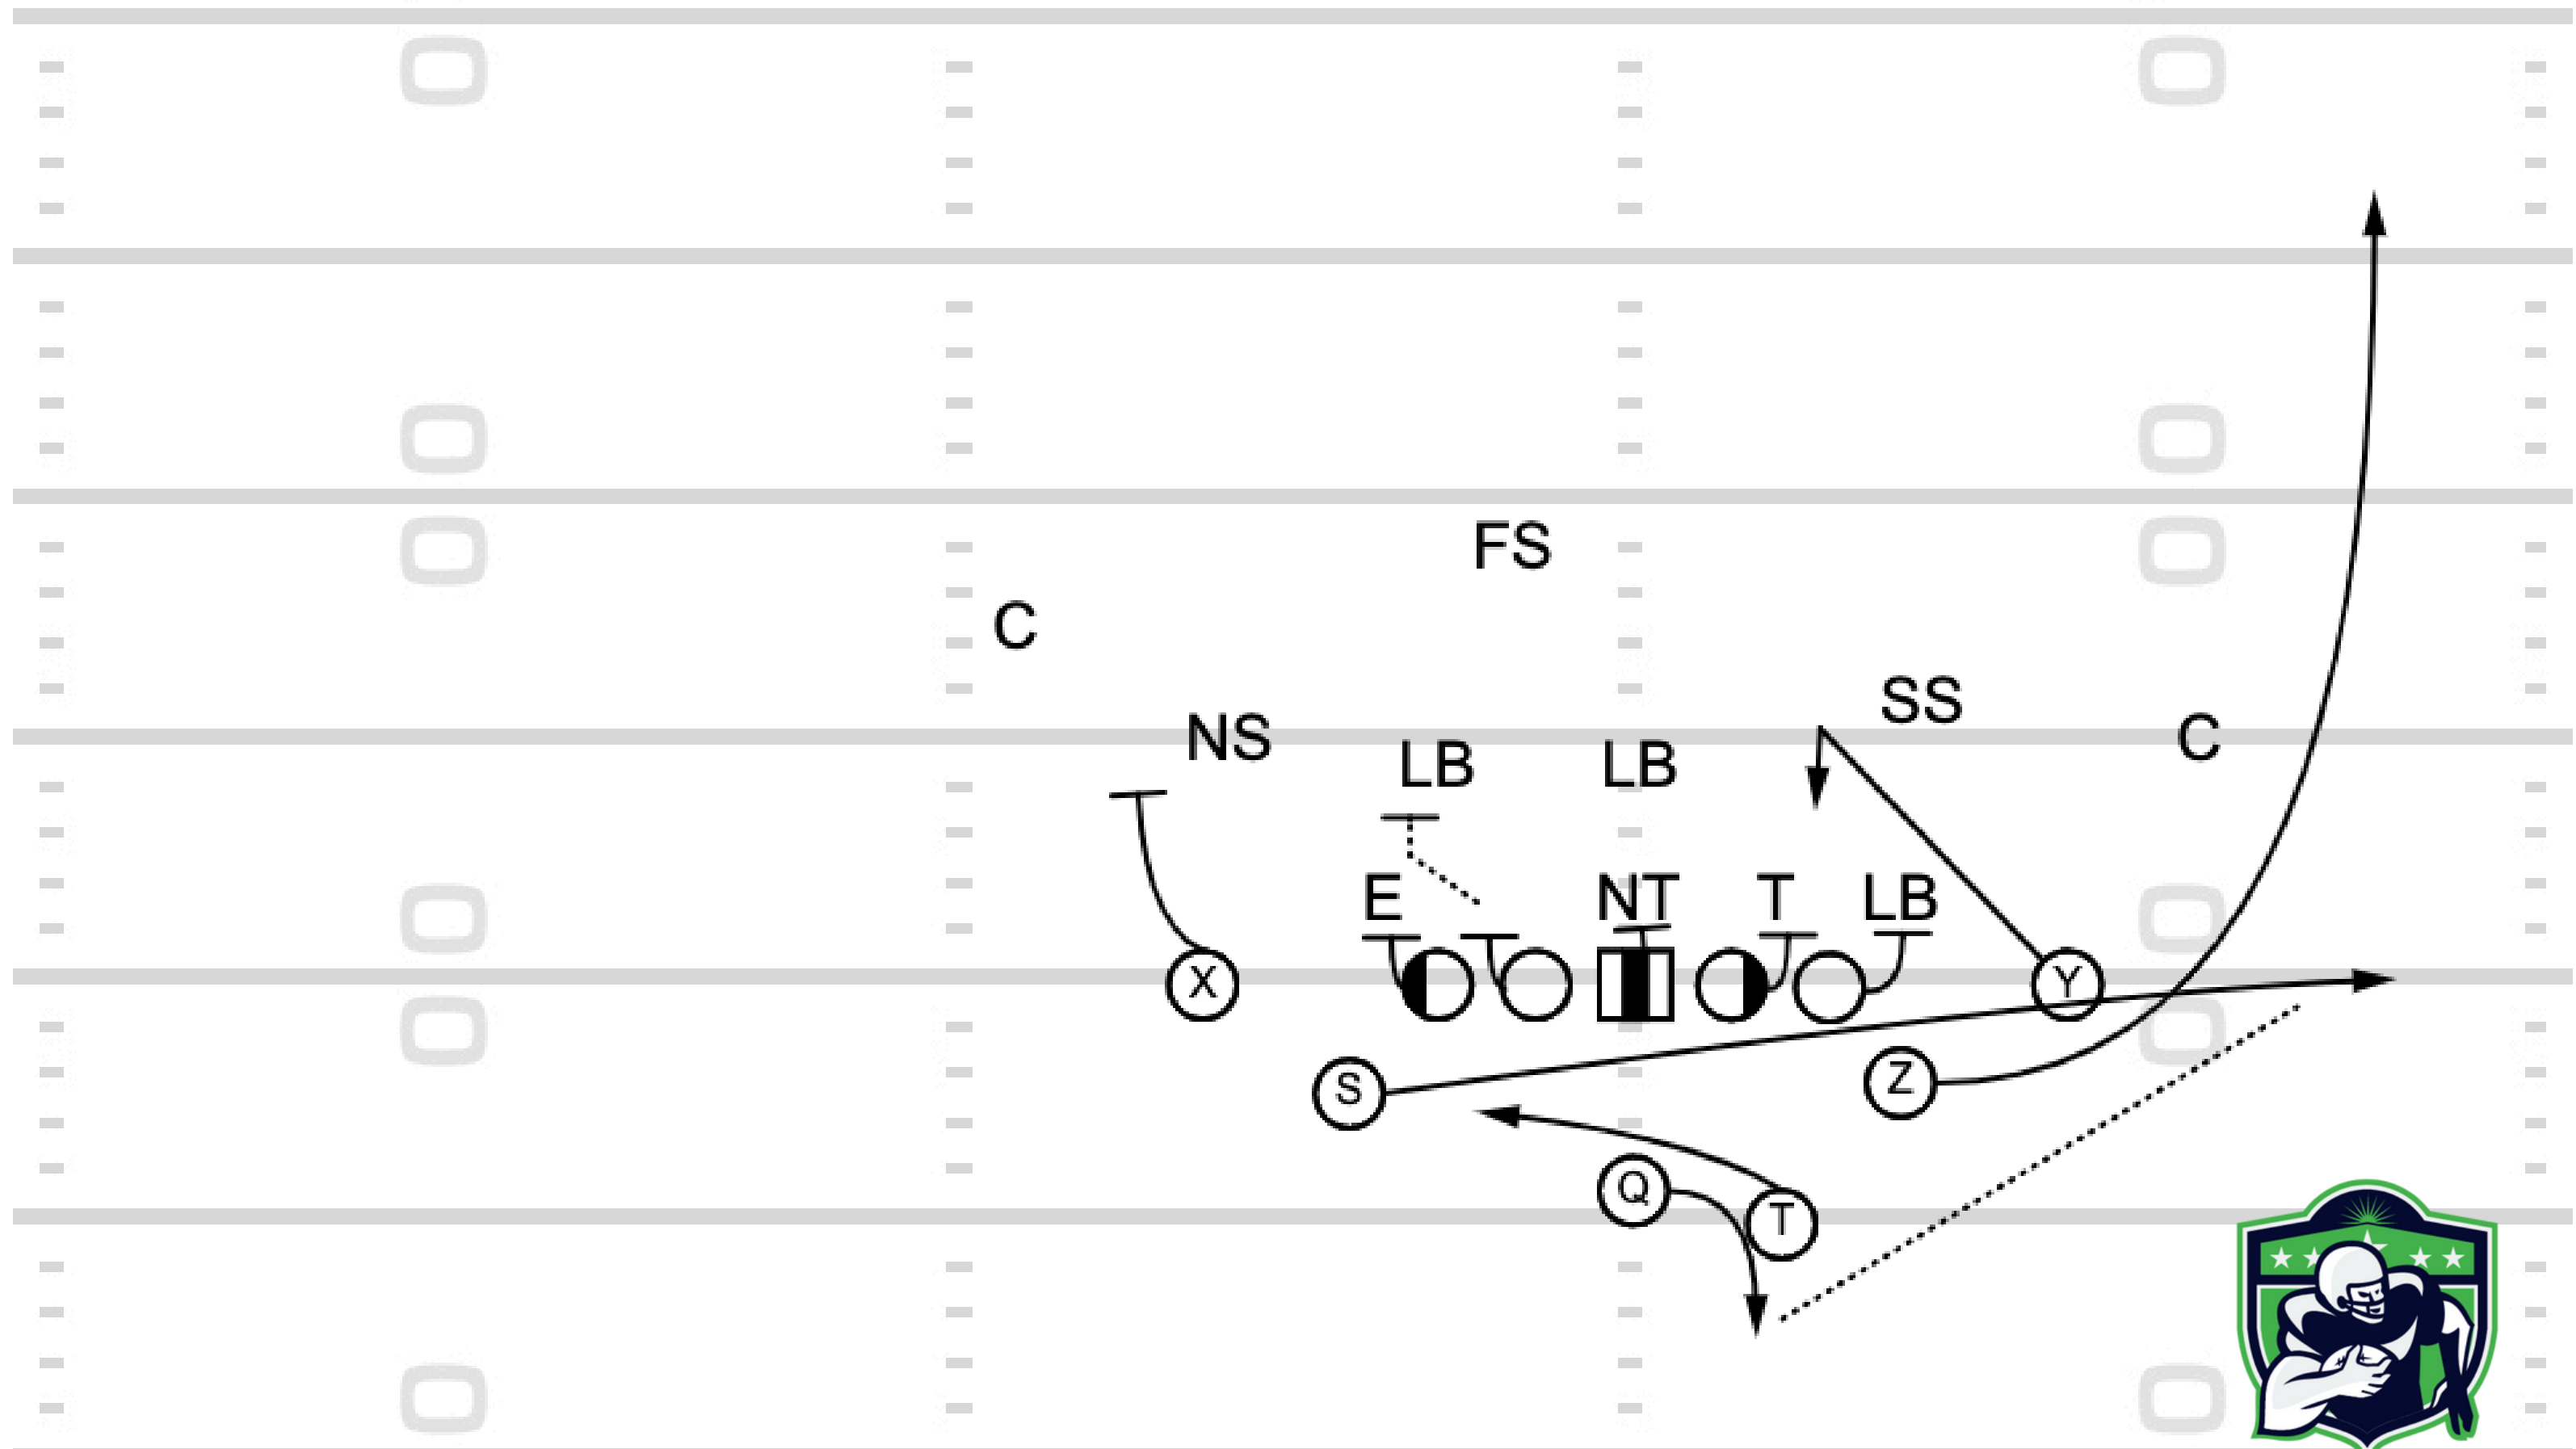

TOUCHDOWN
ANALYSIS