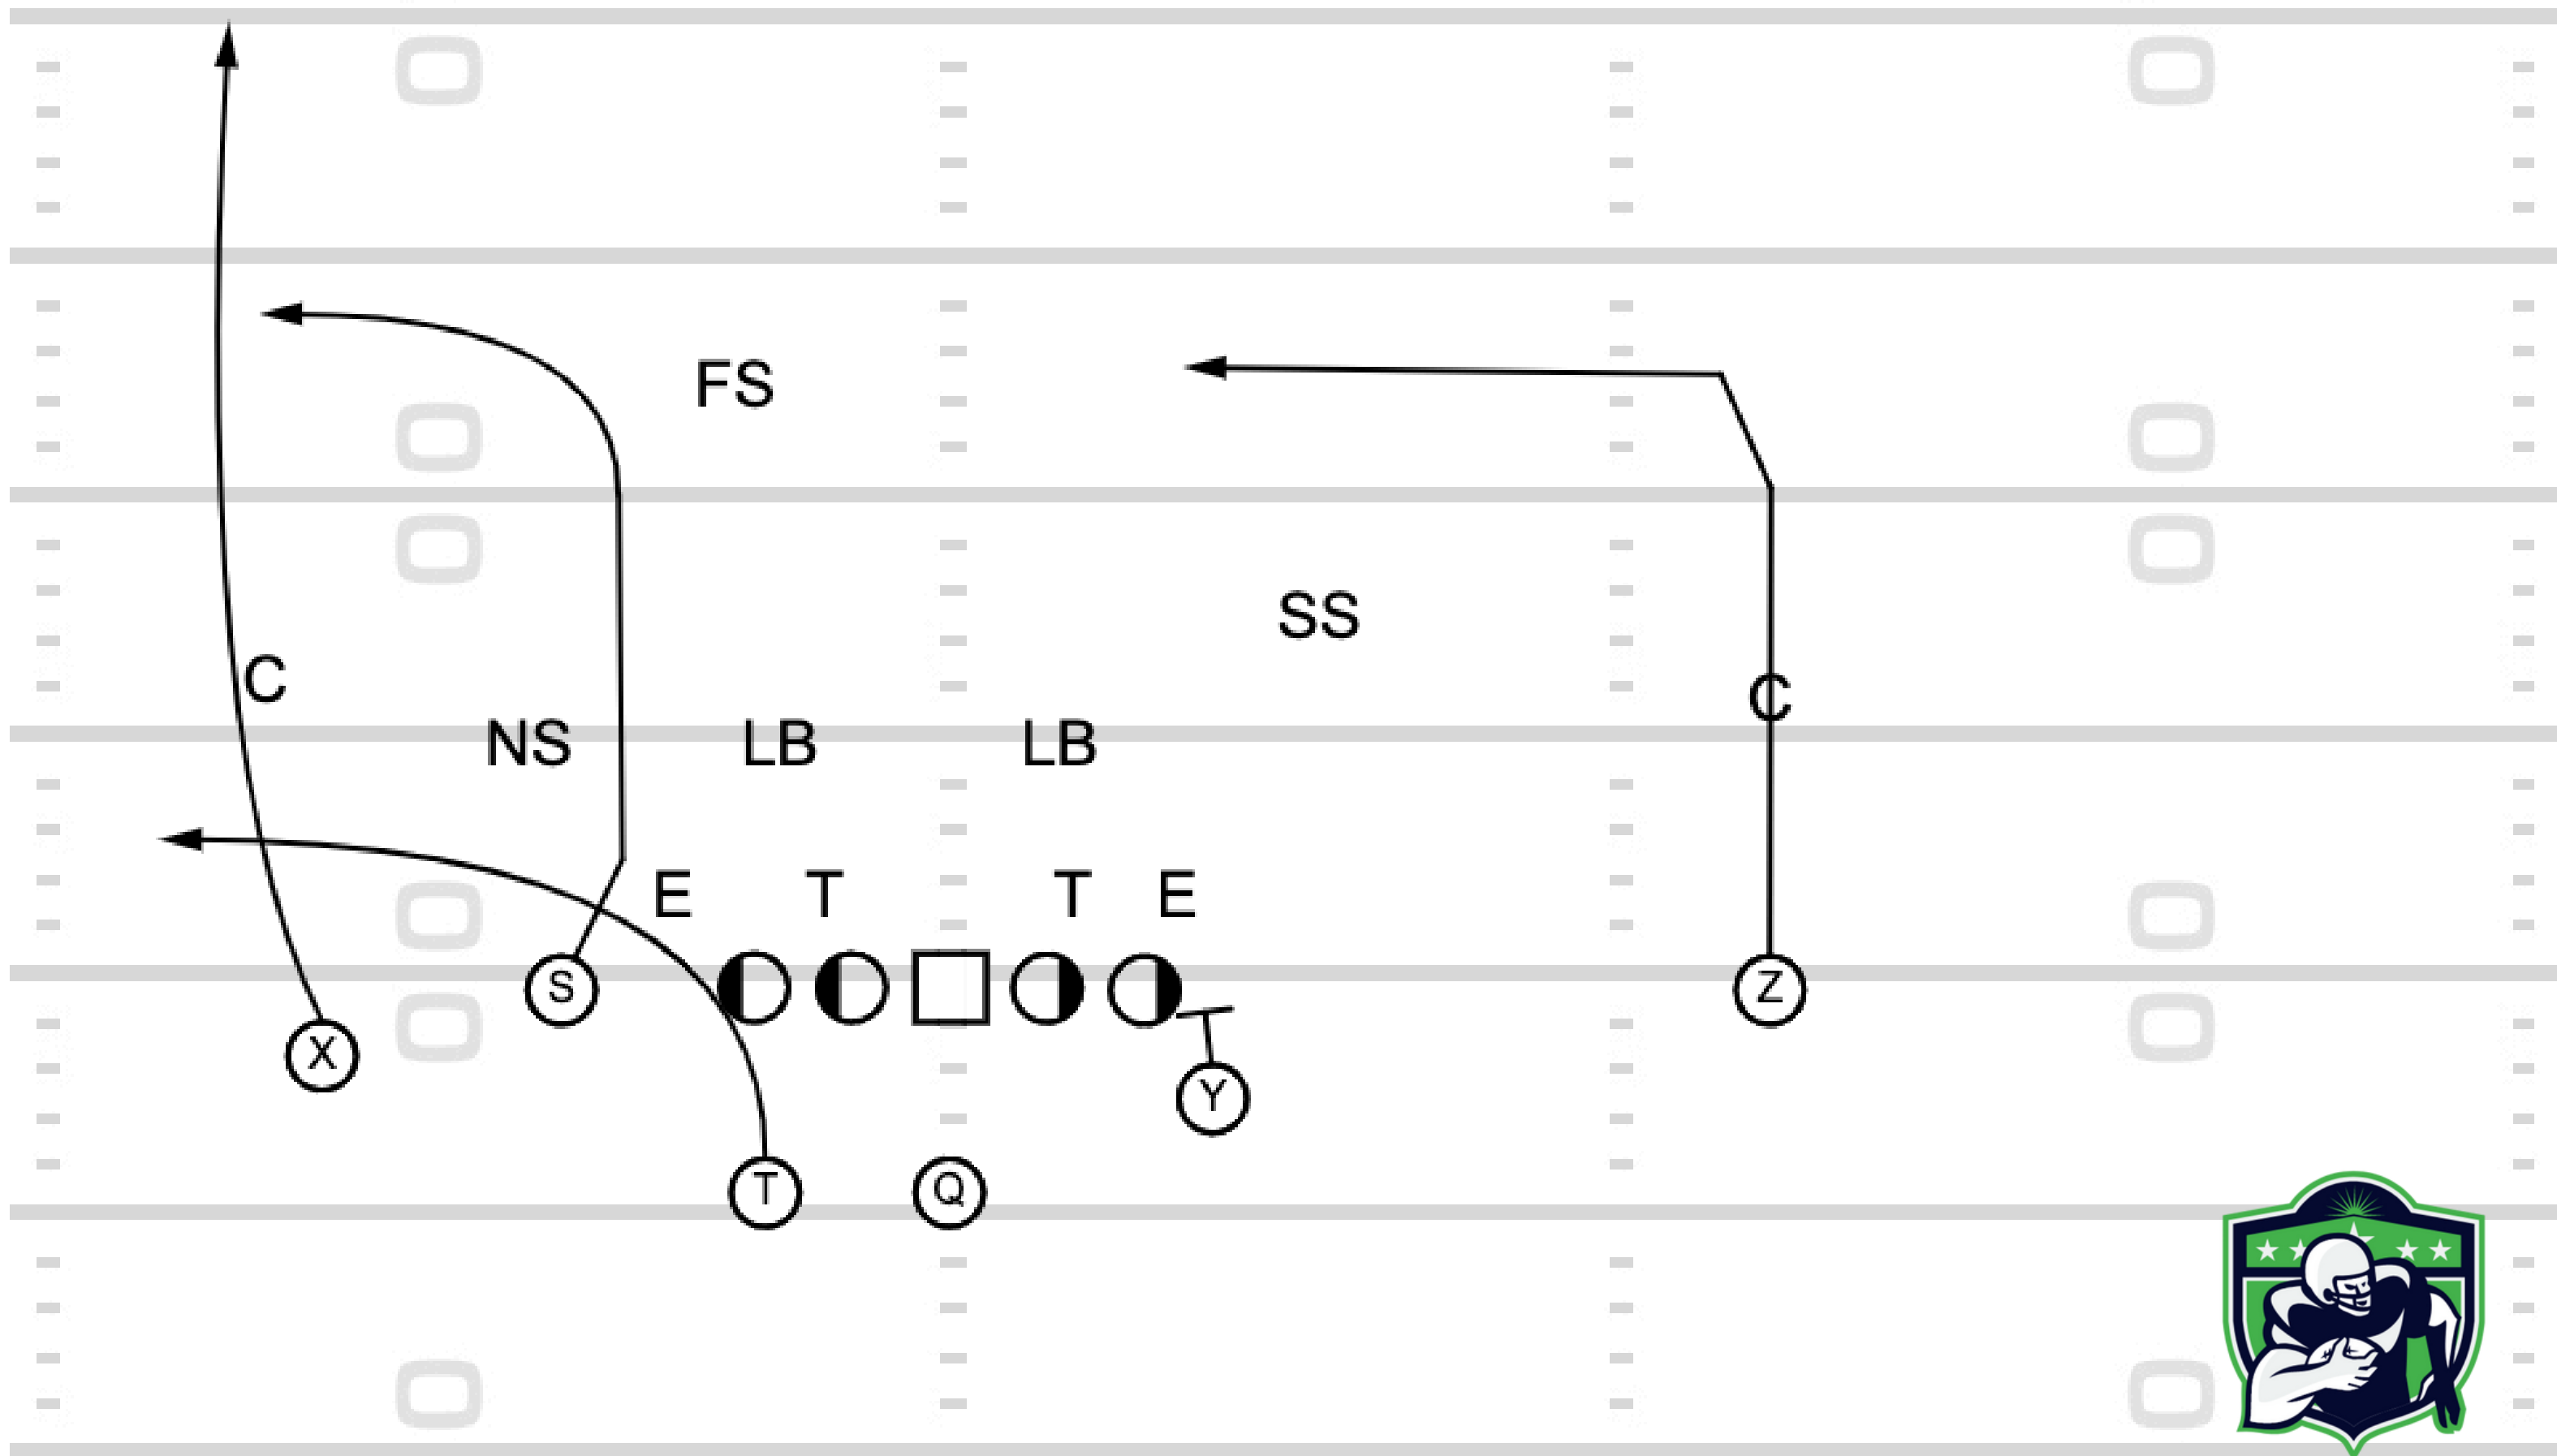

TOUCHDOWN
ANALYSIS