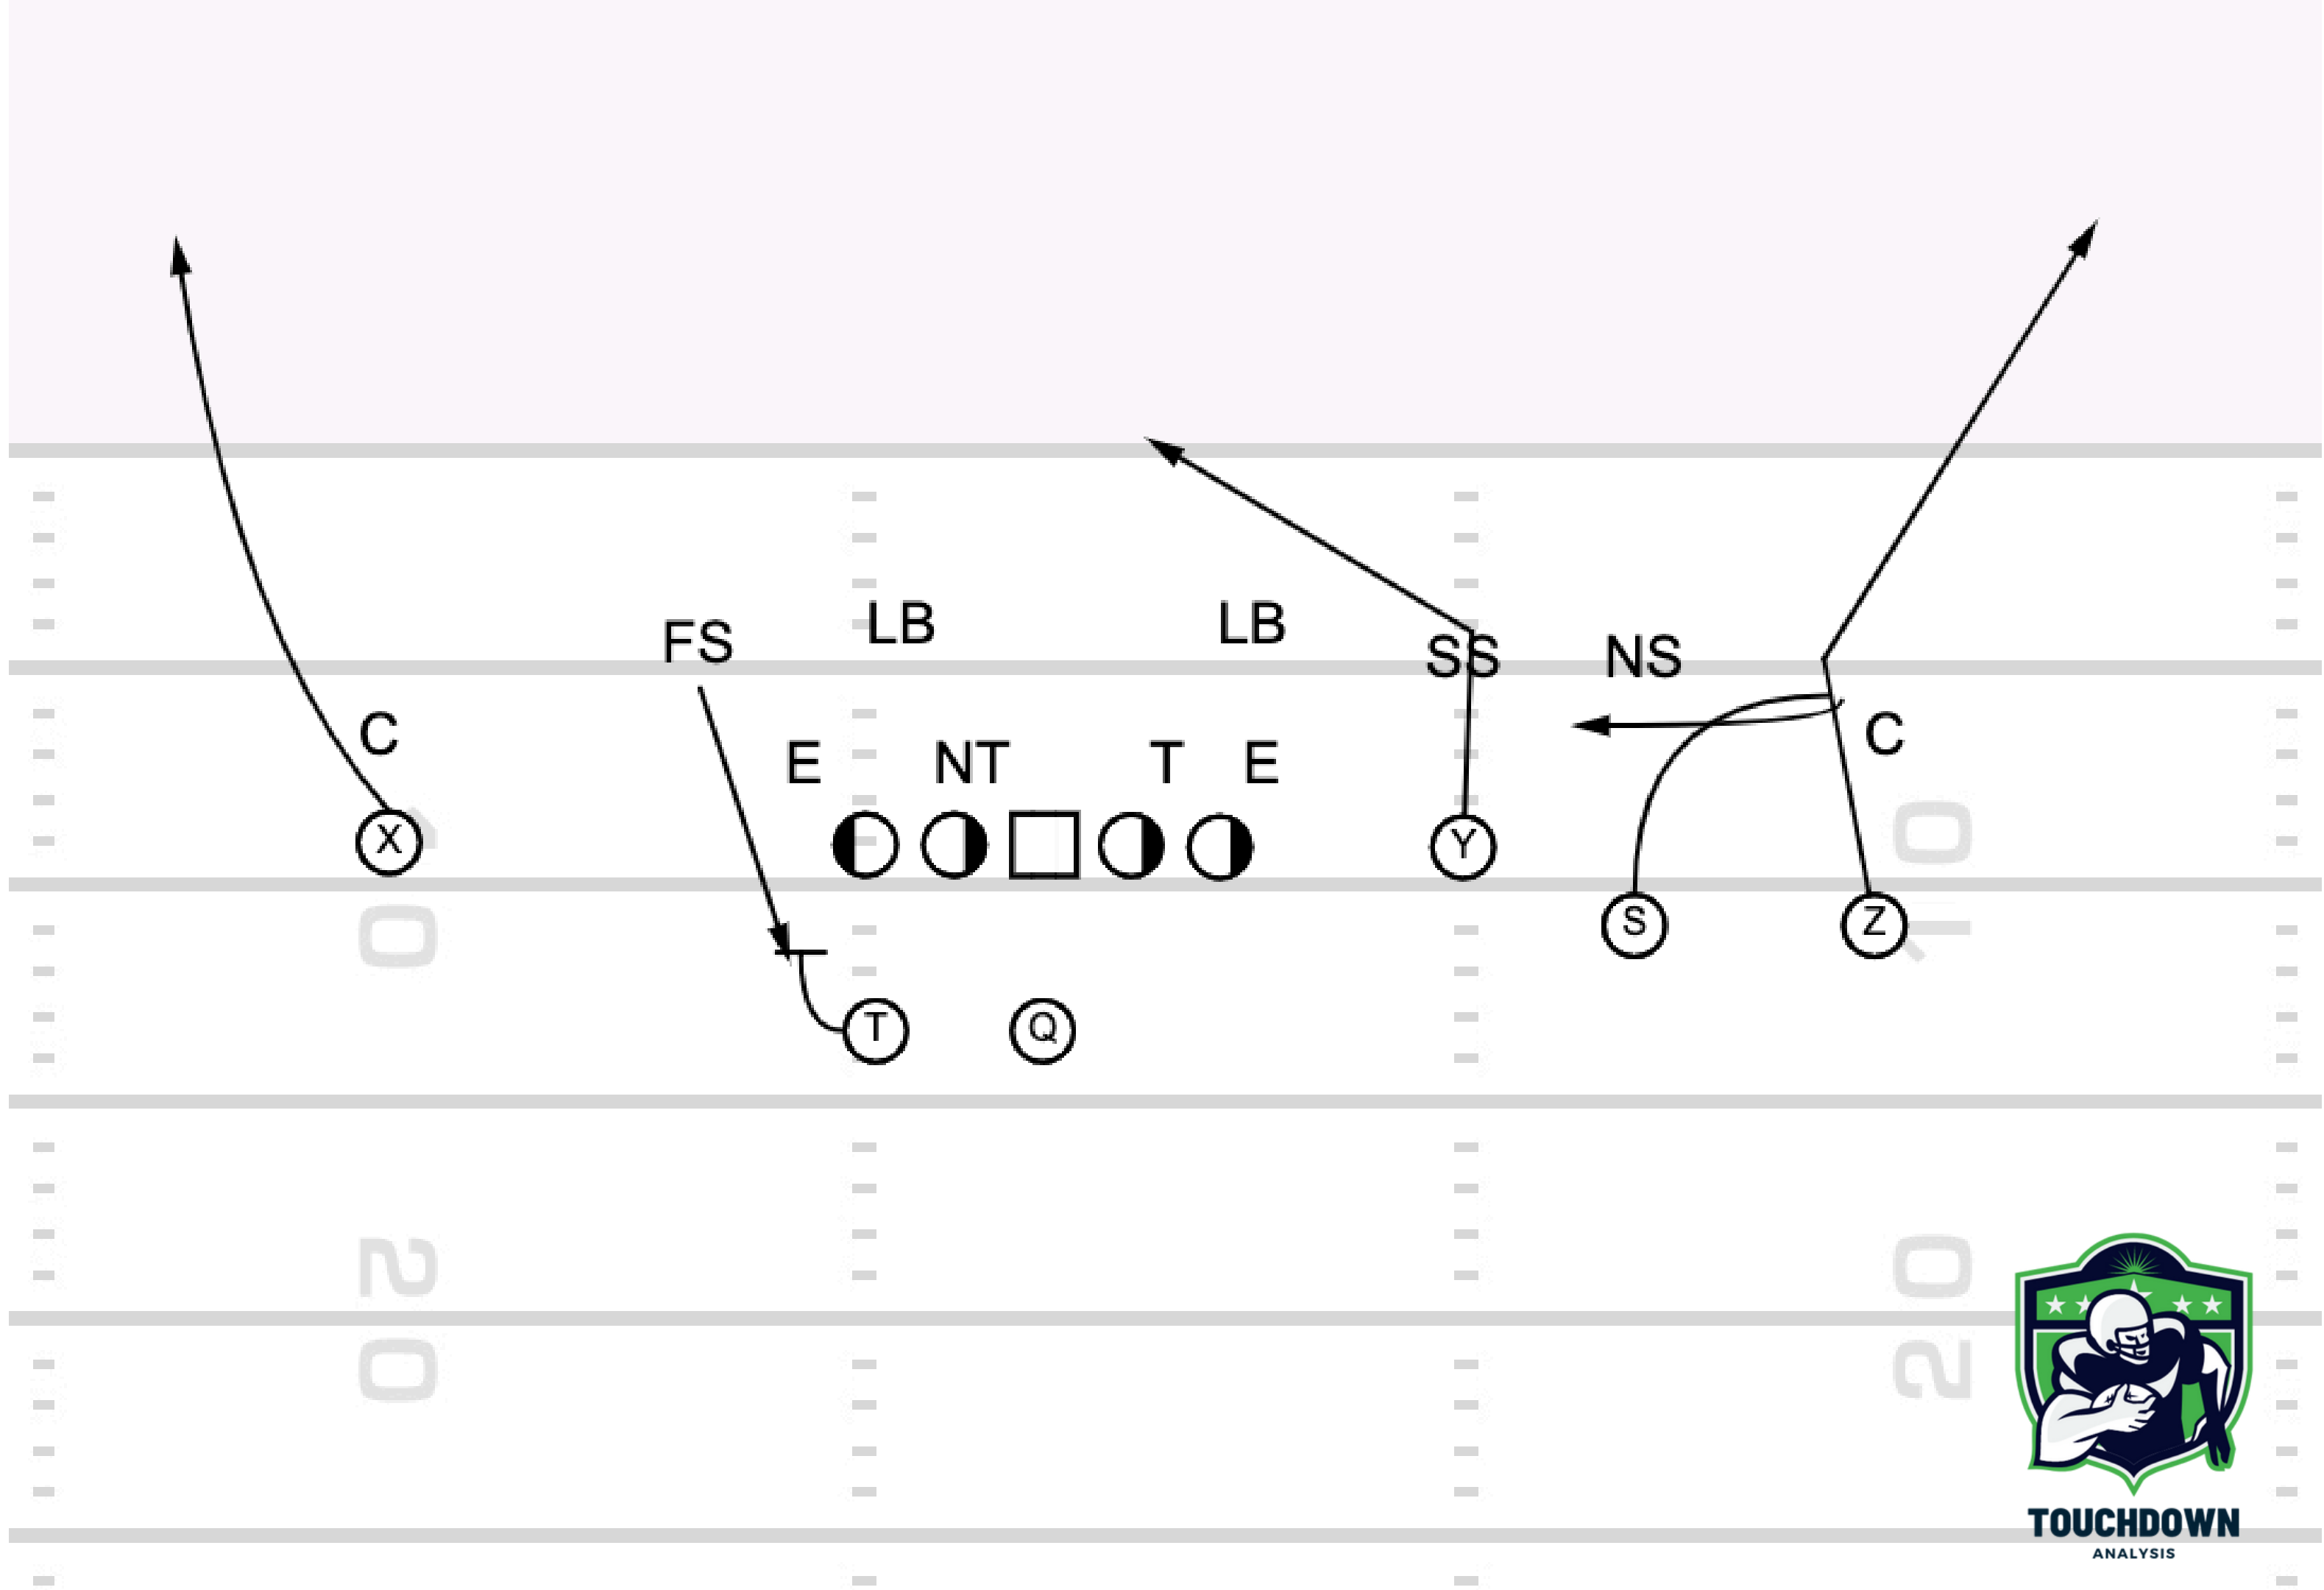

Play 12: Duo FIB Sail Z Dig

TOUCHDOWN
ANALYSIS

TOUCHDOWN
ANALYSIS

Play 13: Trey Motion to Mesh- Wheel

Play 14: Trips Slot Pivot Z Corner

TOUCHDOWN
ANALYSIS

20

20