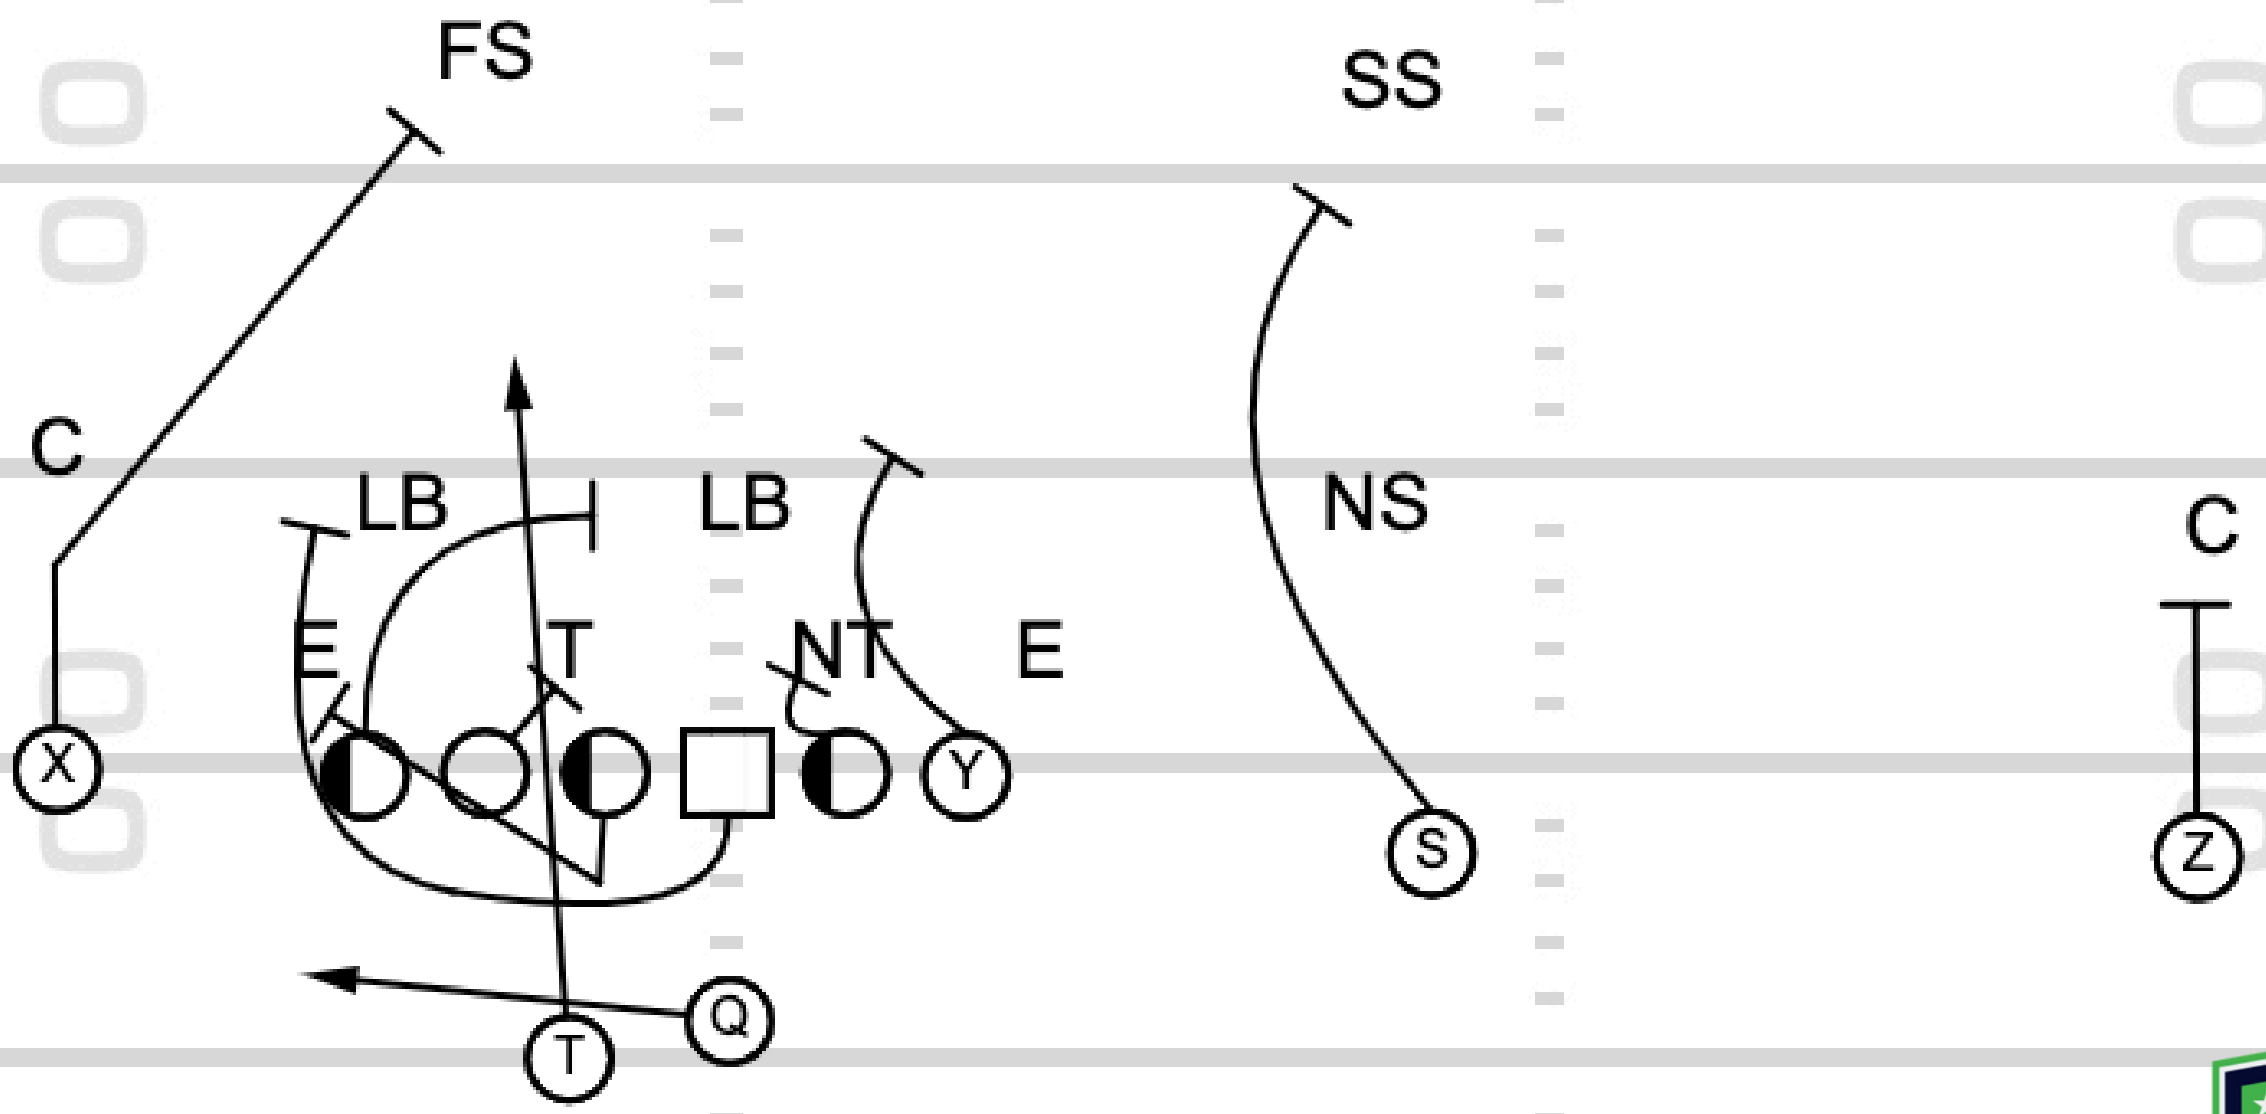

TOUCHDOWN
ANALYSIS

Play 15: Trio Wing Z Motion In To QB Sneak

TOUCHDOWN
ANALYSIS

Part 2: The Pass Game

Play 1: Trio Sprint Out Slot Flat

TOUCHDOWN
ANALYSIS

TOUCHDOWN
ANALYSIS

Play 2: Duo X Jet PA Whip-Wheel