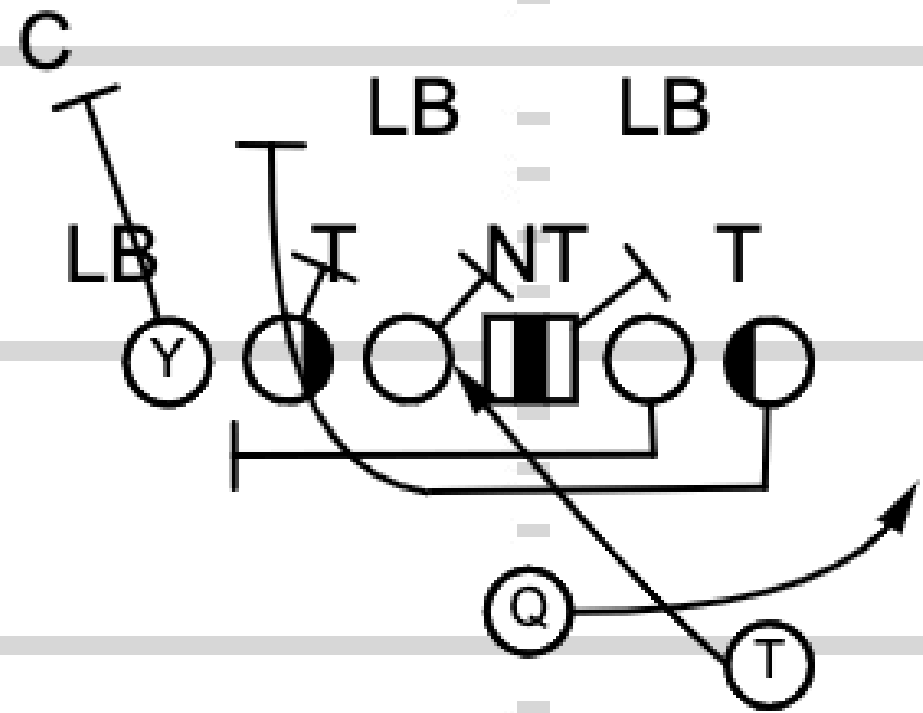

FS

SS

C

TOUCHDOWN
ANALYSIS