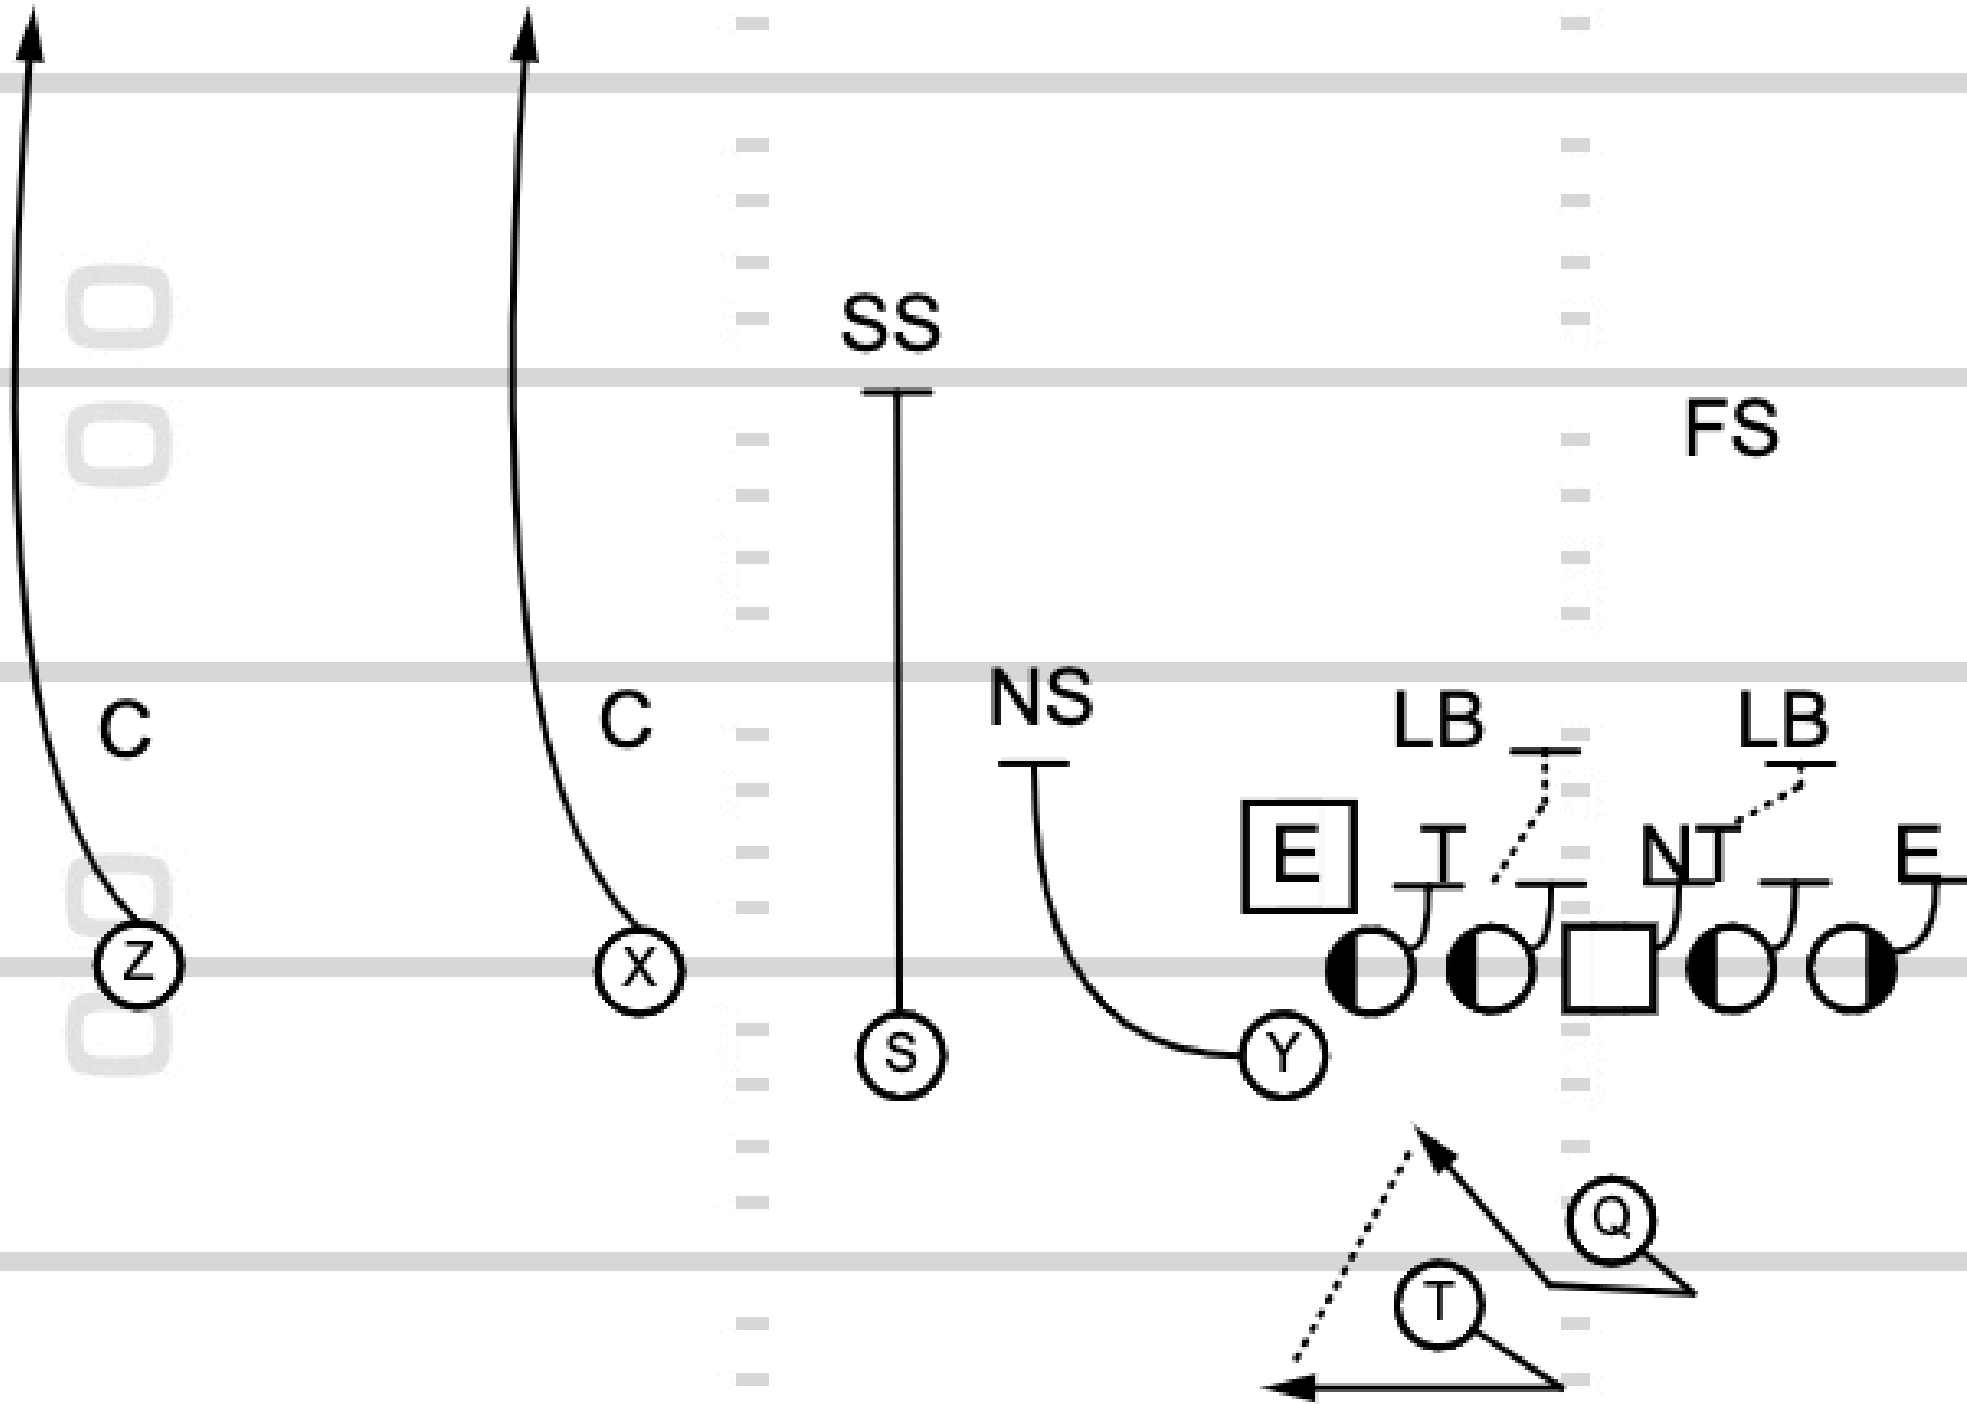

TOUCHDOWN
ANALYSIS