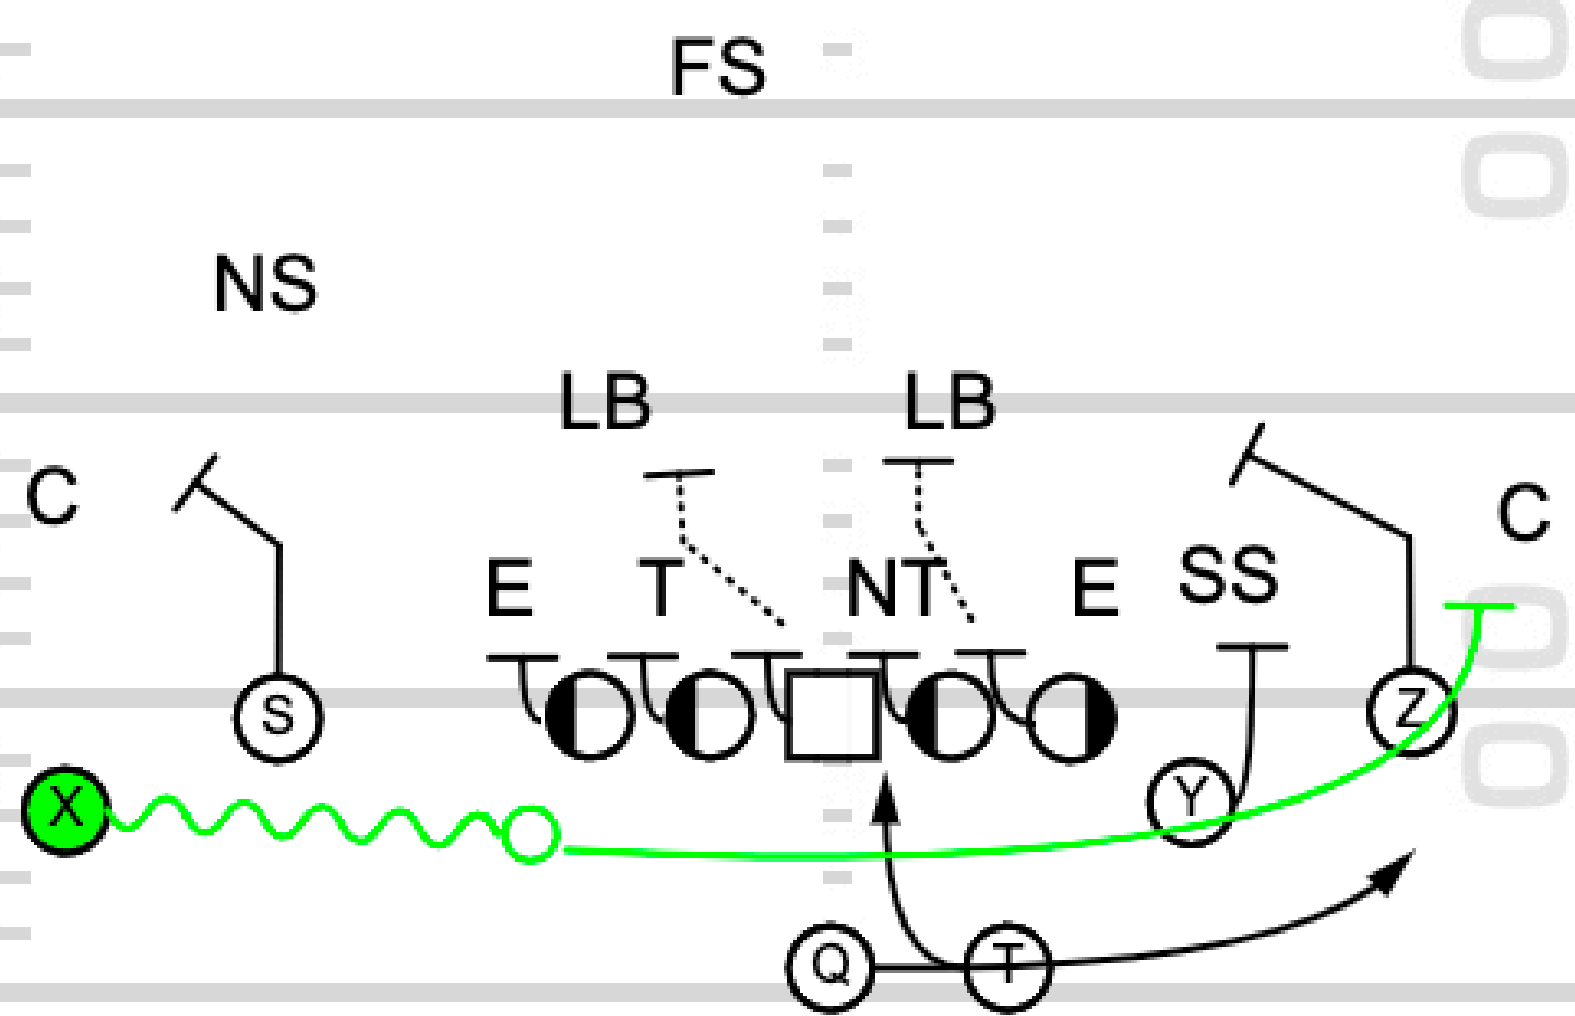

The UCLA Bruins Playbook

TOUCHDOWN
ANALYSIS

Part 1: The Run Game

Play 1: Trio Z Jet Split Zone

TOUCHDOWN
ANALYSIS

TOUCHDOWN
ANALYSIS

Play 2: Dbl Outside Zone Z Jet Opposite

TOUCHDOWN
ANALYSIS

Play 5: Quads Over H-Back Zone Read Bluff

TOUCHDOWN
ANALYSIS

TOUCHDOWN
ANALYSIS

Play 6: X Into DBL Slot Zone Read Bluff

TOUCHDOWN
ANALYSIS

TOUCHDOWN
ANALYSIS

Play 7: Pistol Near Twins Flex Over Zone Read Triple