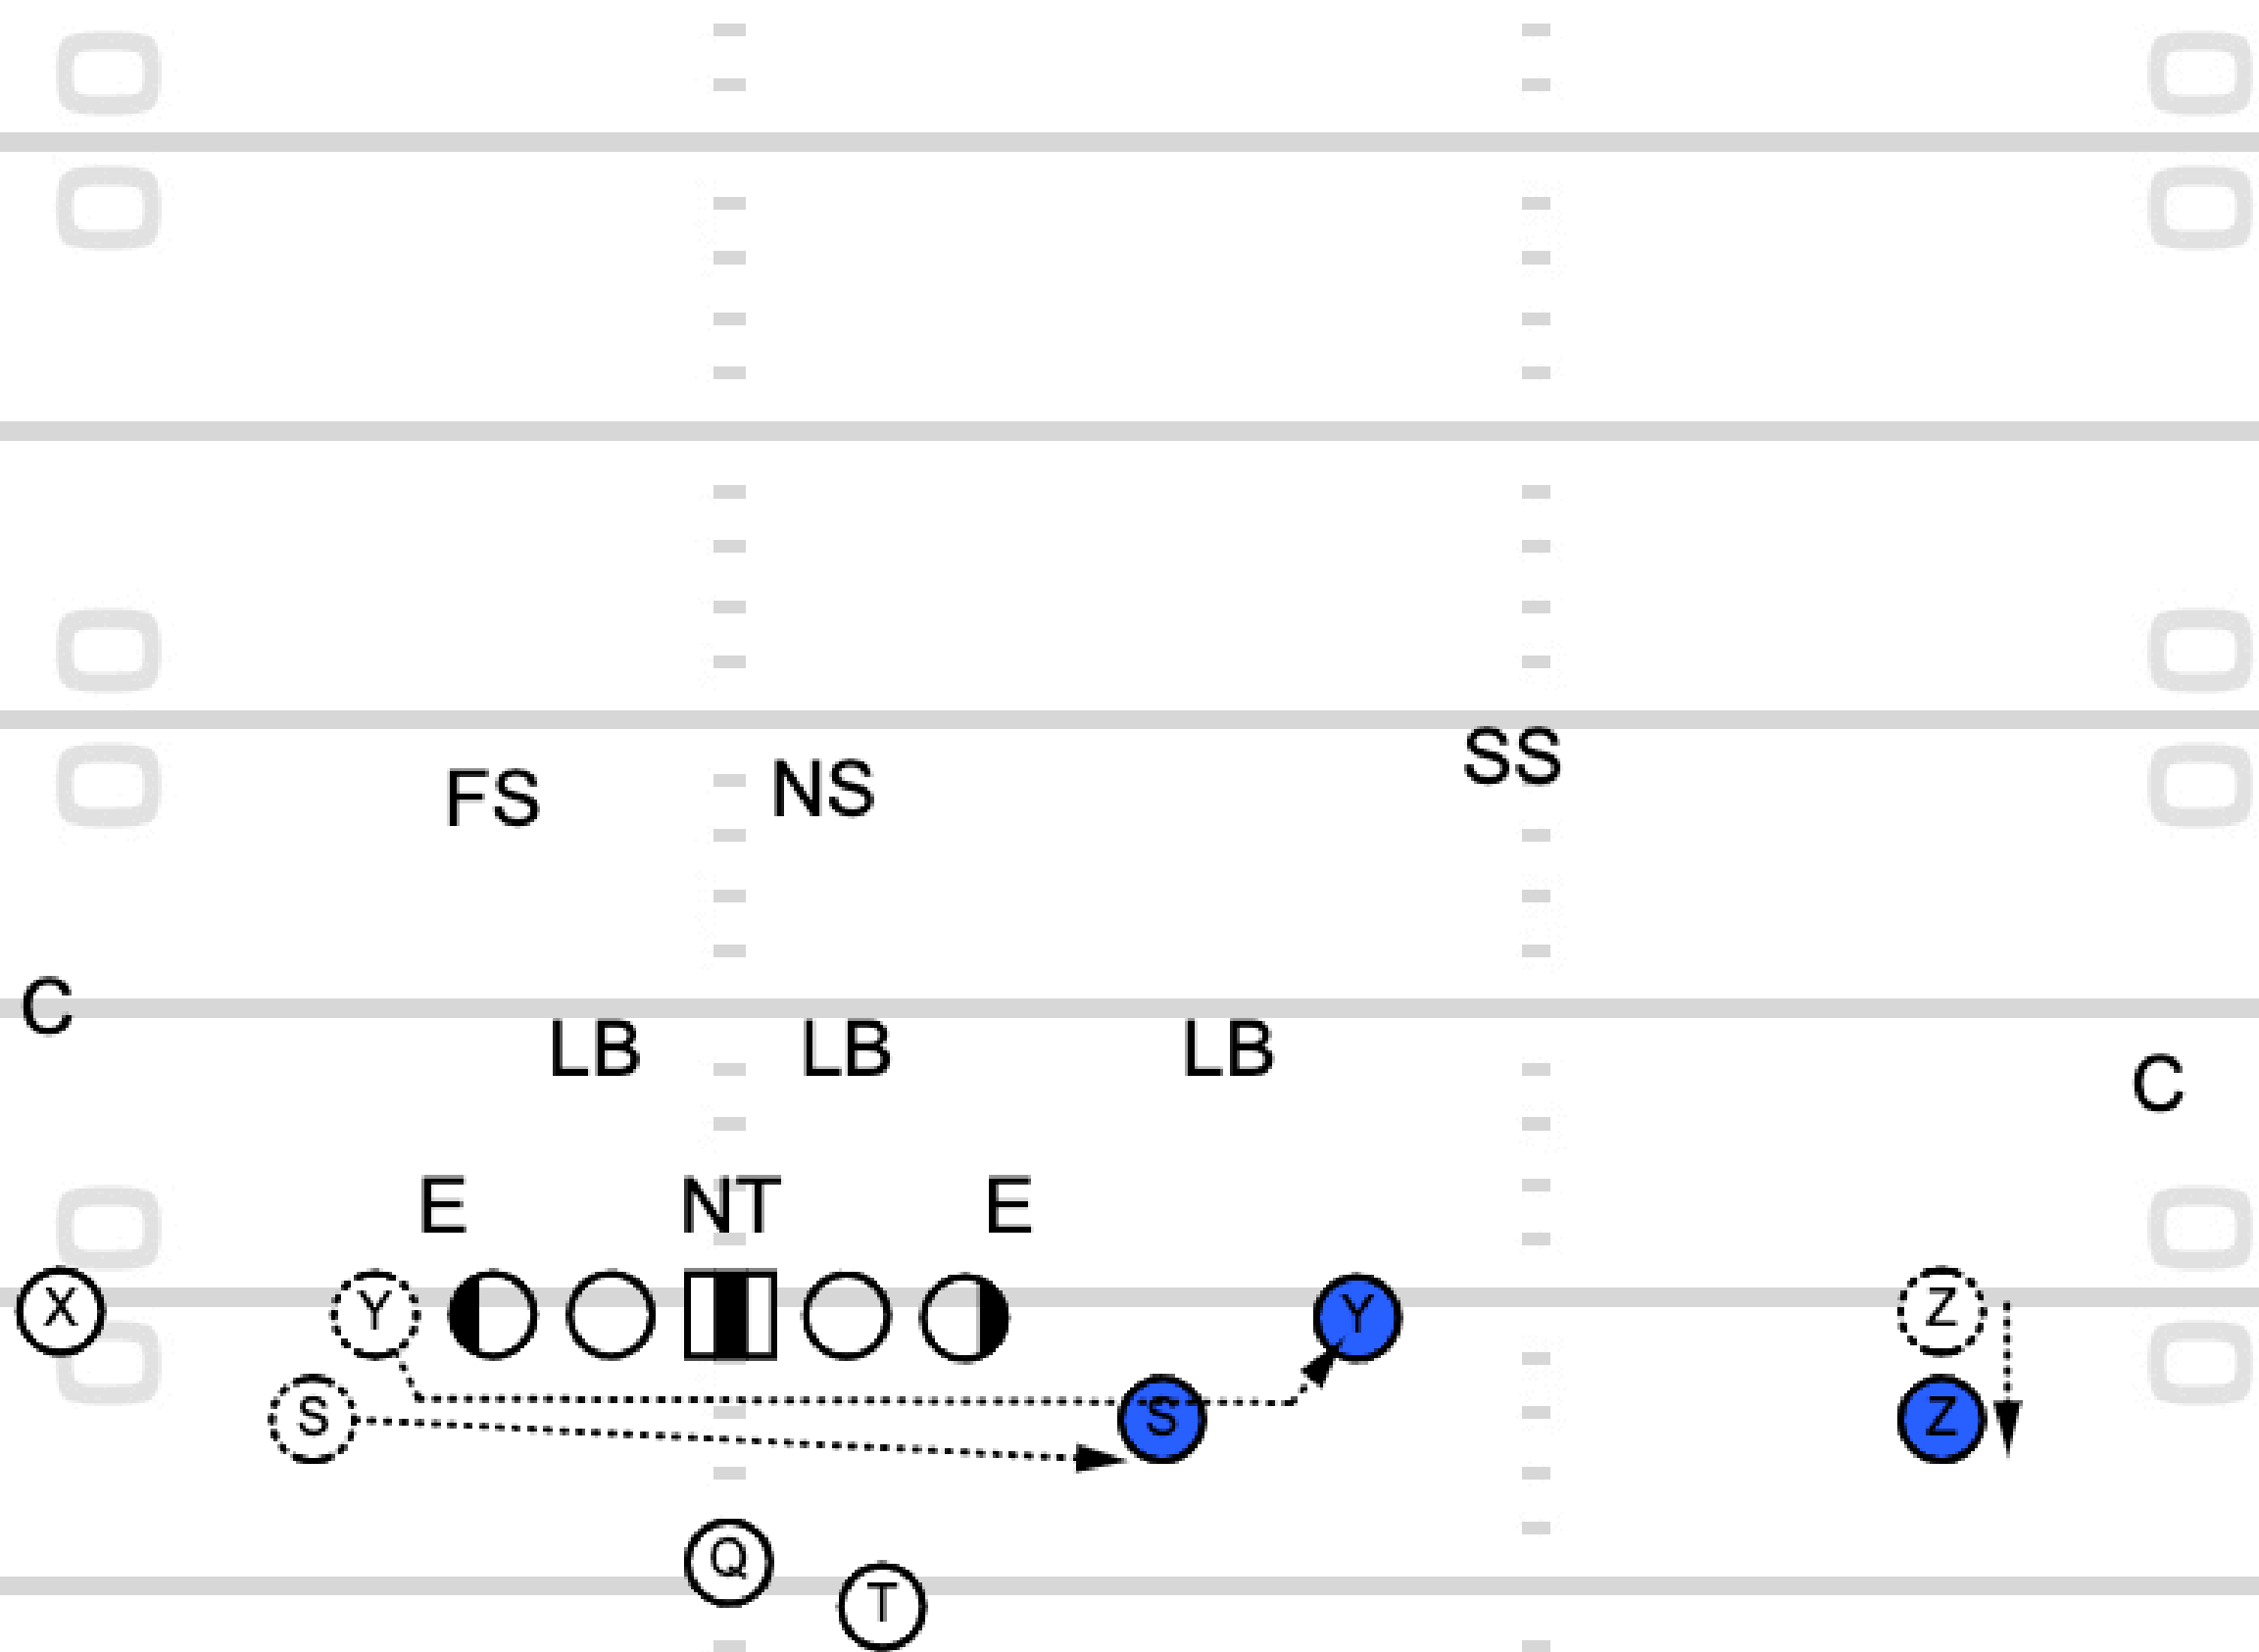

Play 10: Trey Bunch Curl Flat

TOUCHDOWN
ANALYSIS

TOUCHDOWN
ANALYSIS

TOUCHDOWN
ANALYSIS

**Play 11: Dbl Trade Trips Stack Z
Short Z Shallow RB Angle**

TOUCHDOWN
ANALYSIS

TOUCHDOWN
ANALYSIS

TOUCHDOWN
ANALYSIS

Play 12: Duo FIB Sail Z Dig

TOUCHDOWN
ANALYSIS

TOUCHDOWN
ANALYSIS

Play 13: Trey Motion to Mesh- Wheel

Play 14: Trips Slot Pivot Z Corner

TOUCHDOWN
ANALYSIS

20

20