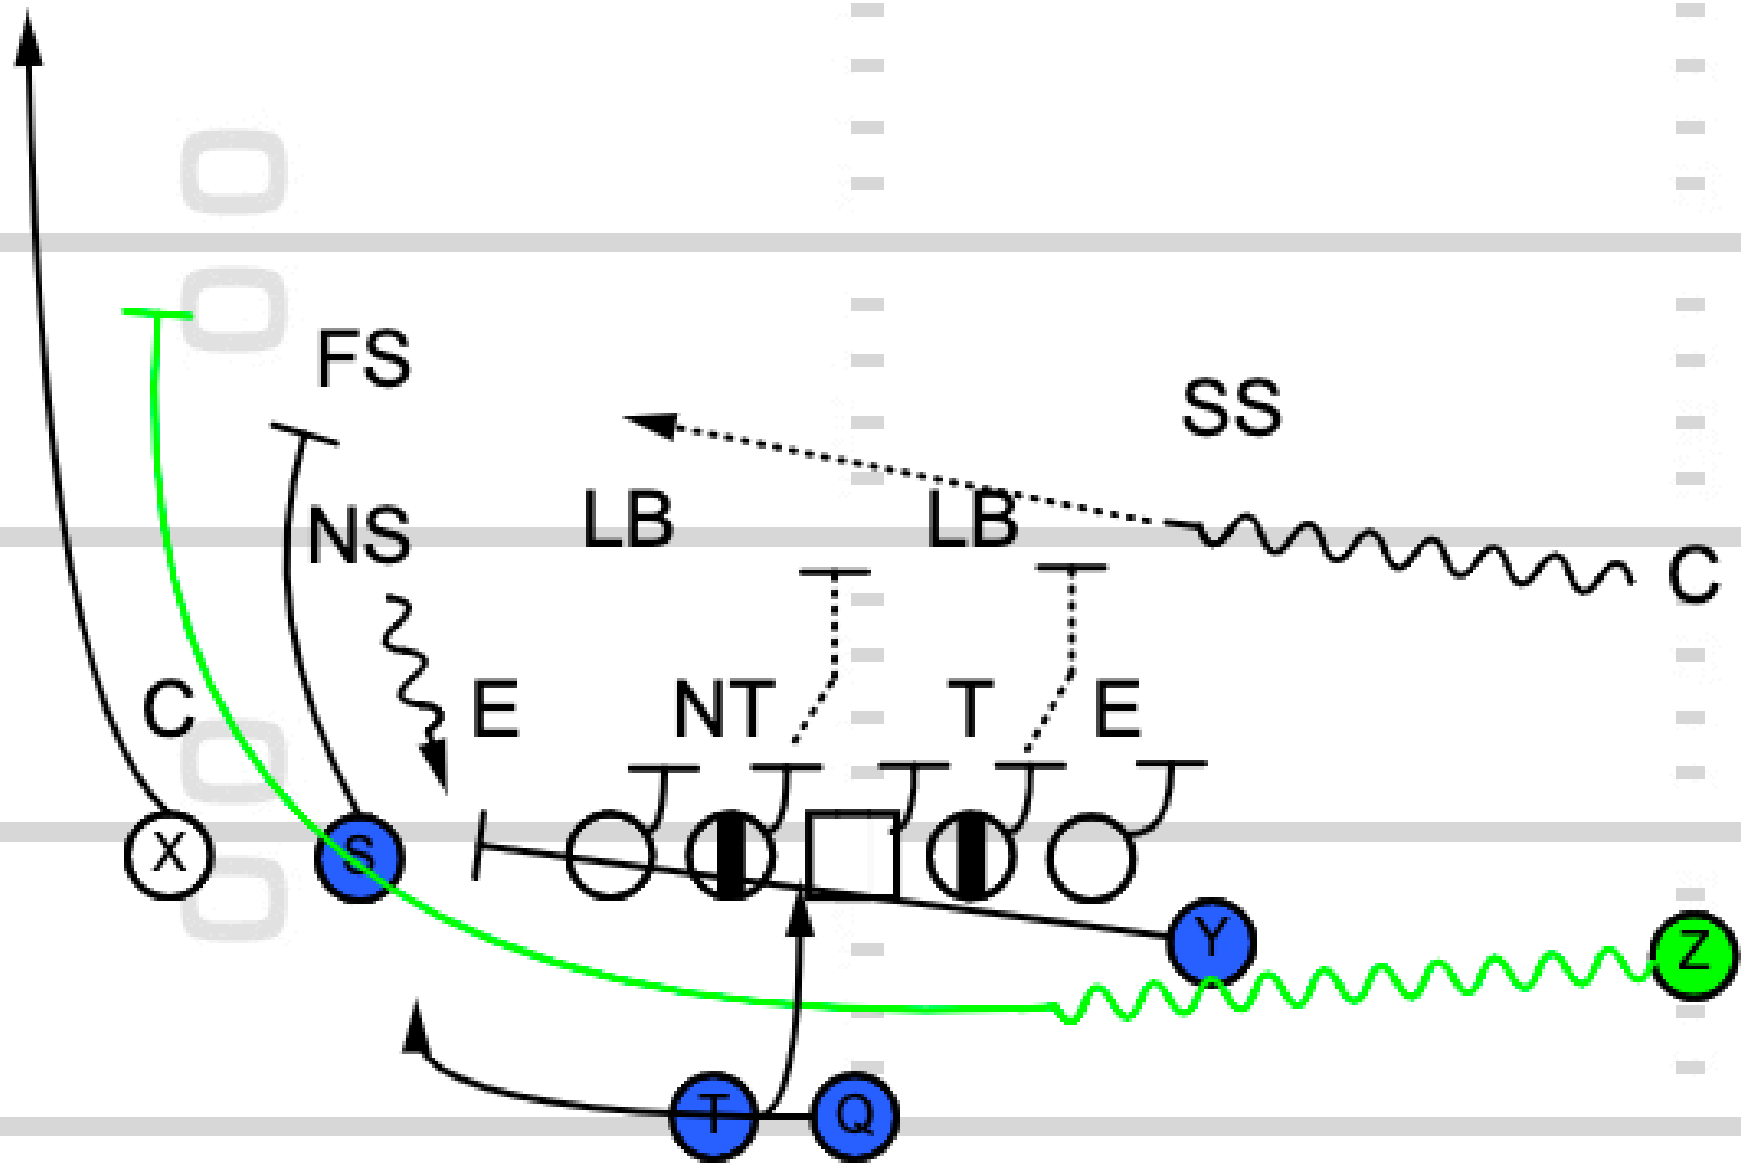

The UCLA Bruins Playbook

TOUCHDOWN
ANALYSIS

Part 1: The Run Game

Play 1: Trio Z Jet Split Zone

TOUCHDOWN
ANALYSIS

TOUCHDOWN
ANALYSIS

Play 2: Dbl Outside Zone Z Jet Opposite

TOUCHDOWN
ANALYSIS

Play 3: Dbl Z Jet Zone Read

TOUCHDOWN
ANALYSIS

FS

Play 4: Duo Z Jet Zone Read Bluff

TOUCHDOWN

ANALYSIS

TOUCHDOWN
ANALYSIS

TOUCHDOWN
ANALYSIS

Play 5: Quads Over H-Back Zone Read Bluff

TOUCHDOWN
ANALYSIS

TOUCHDOWN
ANALYSIS

Play 6: X Into DBL Slot Zone Read Bluff

TOUCHDOWN
ANALYSIS

TOUCHDOWN
ANALYSIS

Play 7: Pistol Near Twins Flex Over Zone Read Triple