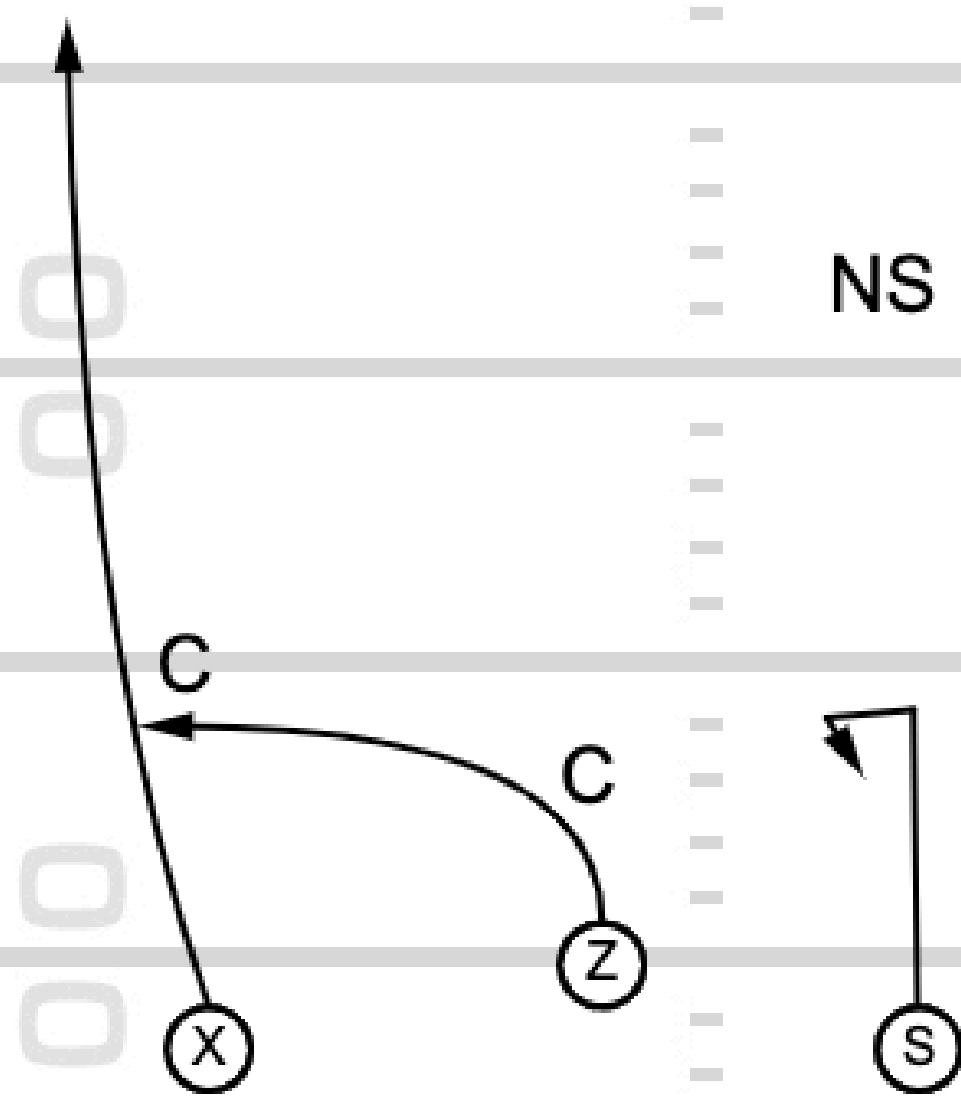

Play 6: Trey Bunch Outside Zone H

Arrow RPO

TOUCHDOWN
ANALYSIS

Play 7: Trey Outside Zone Stick

RPO

TOUCHDOWN
ANALYSIS

NS

FS