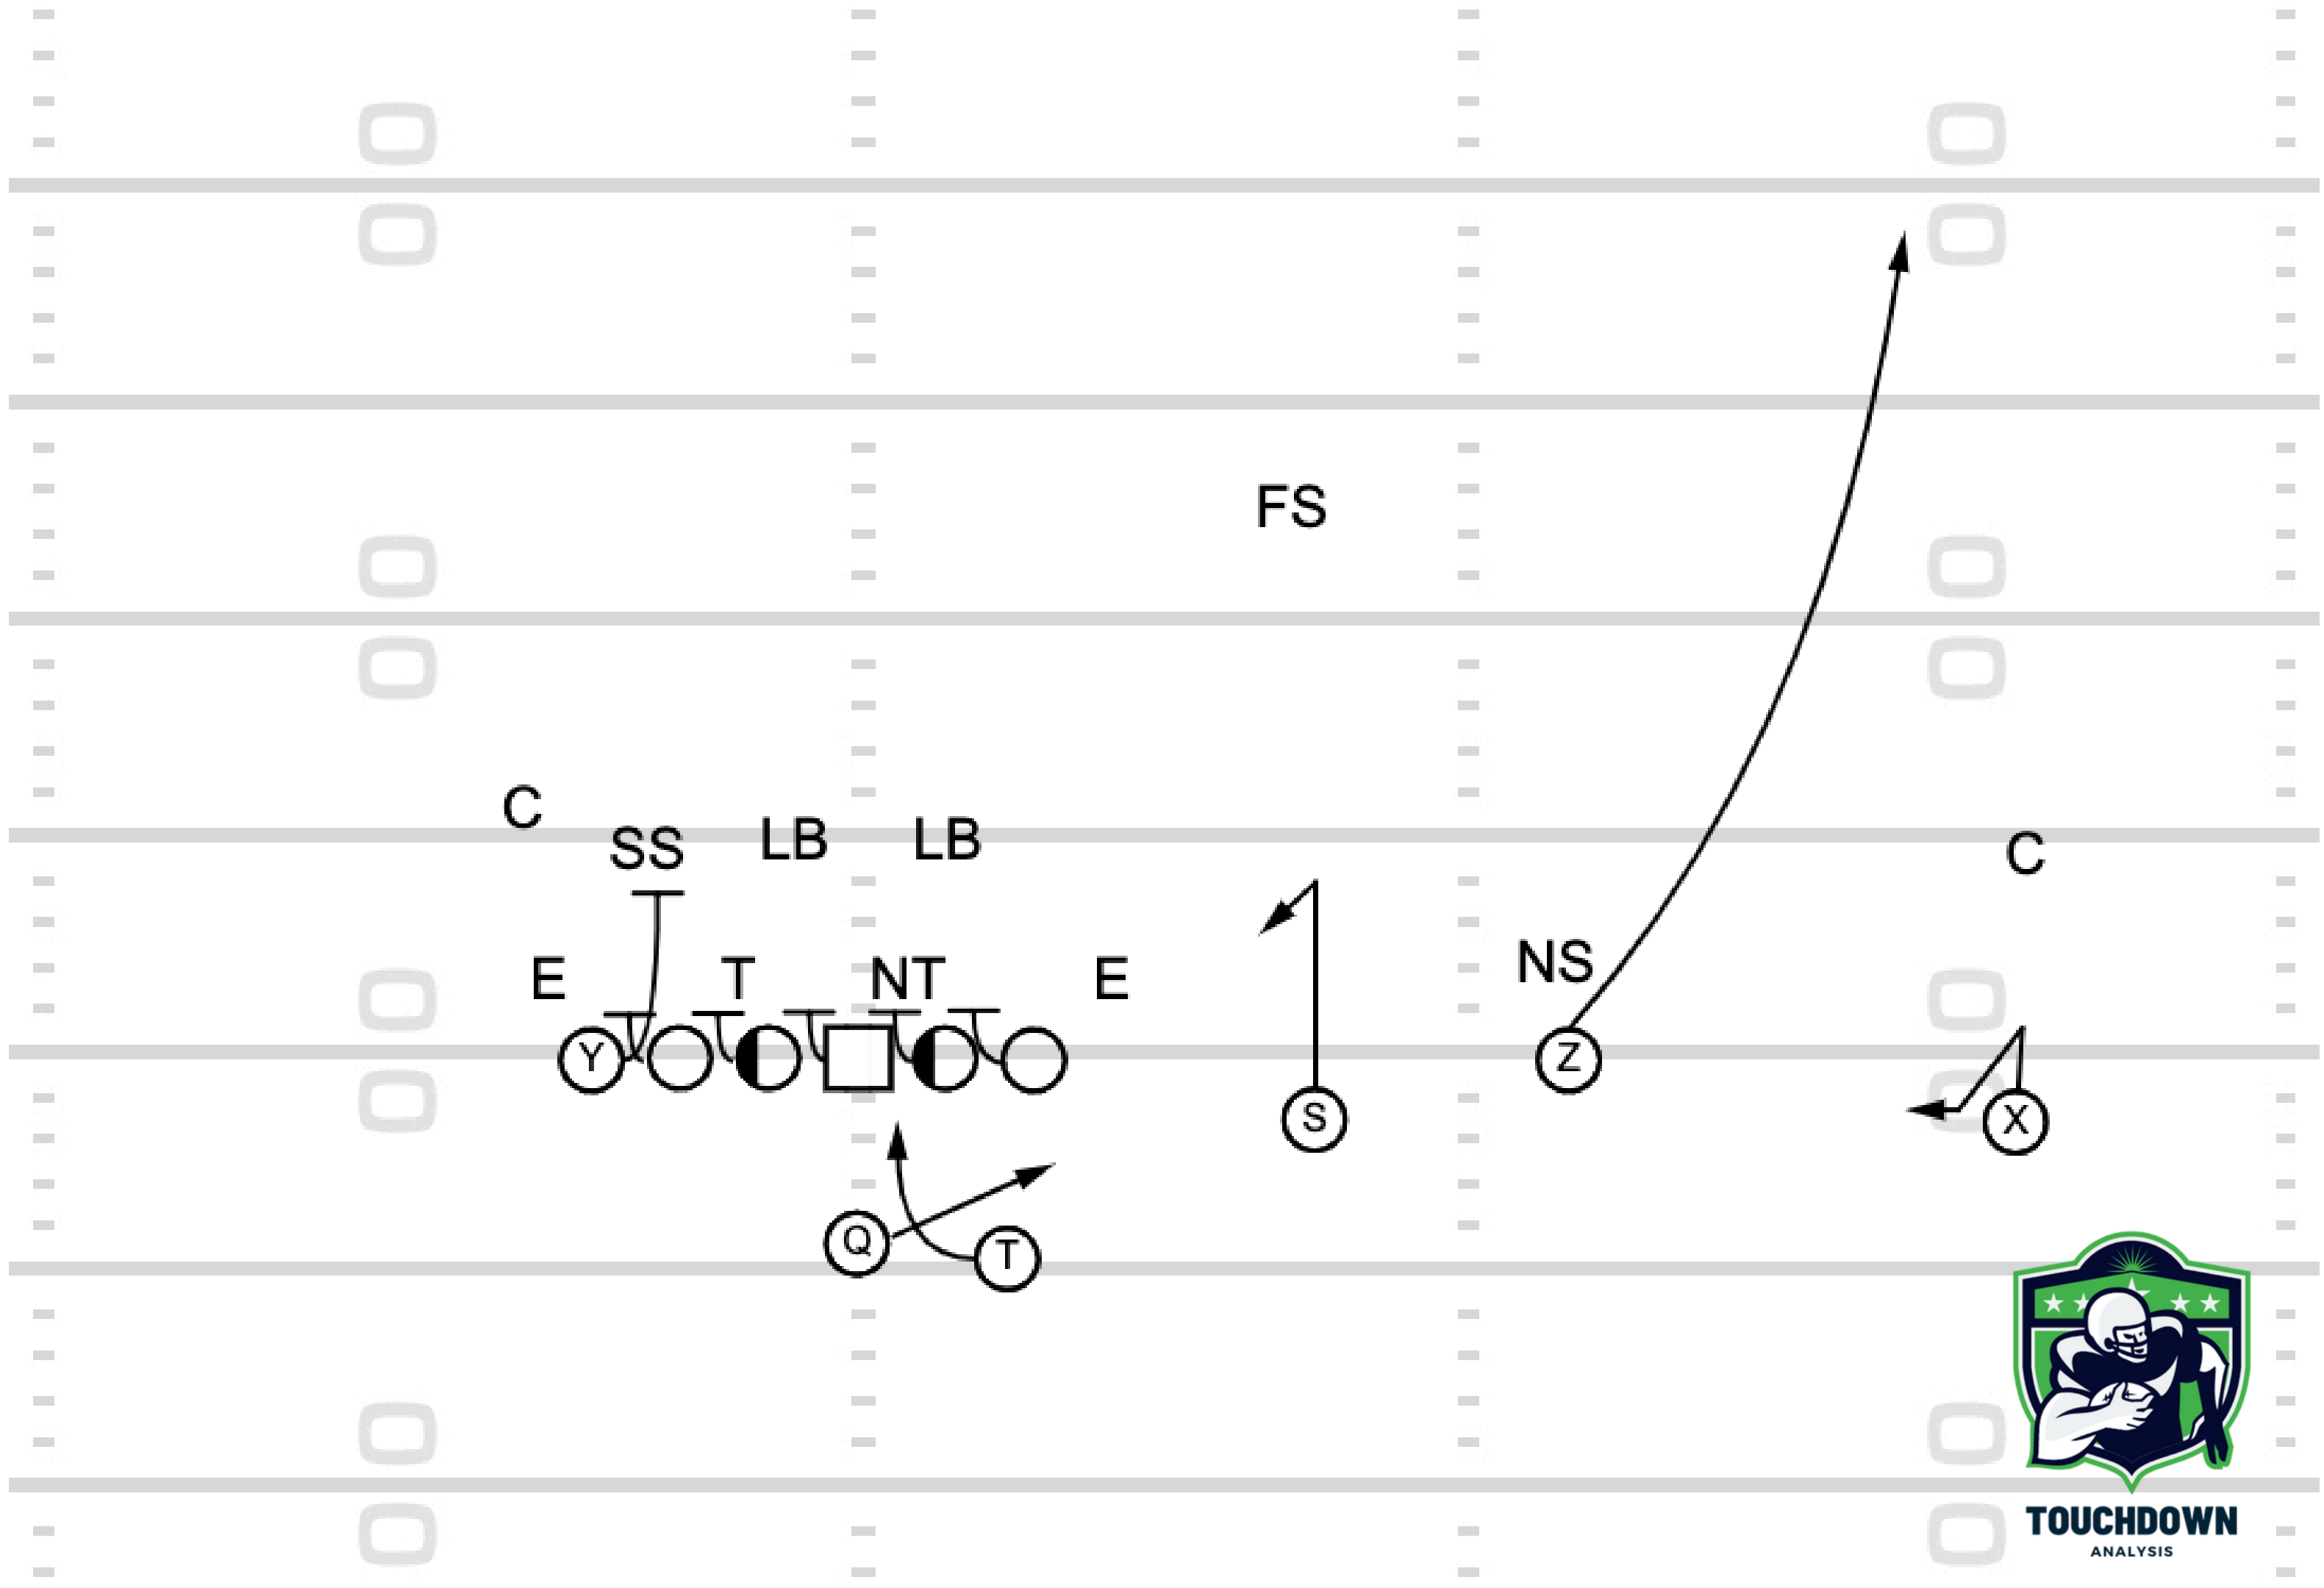

Play 2: Trey IZ Shock RPO

TOUCHDOWN
ANALYSIS

TOUCHDOWN
ANALYSIS

Play 3: Duo Outside Zone Wk Y

Arrow

TOUCHDOWN
ANALYSIS

TOUCHDOWN
ANALYSIS

**Play 4: 2x2 Condensed Split Zone
RPO Spot-Wheel-Flat**