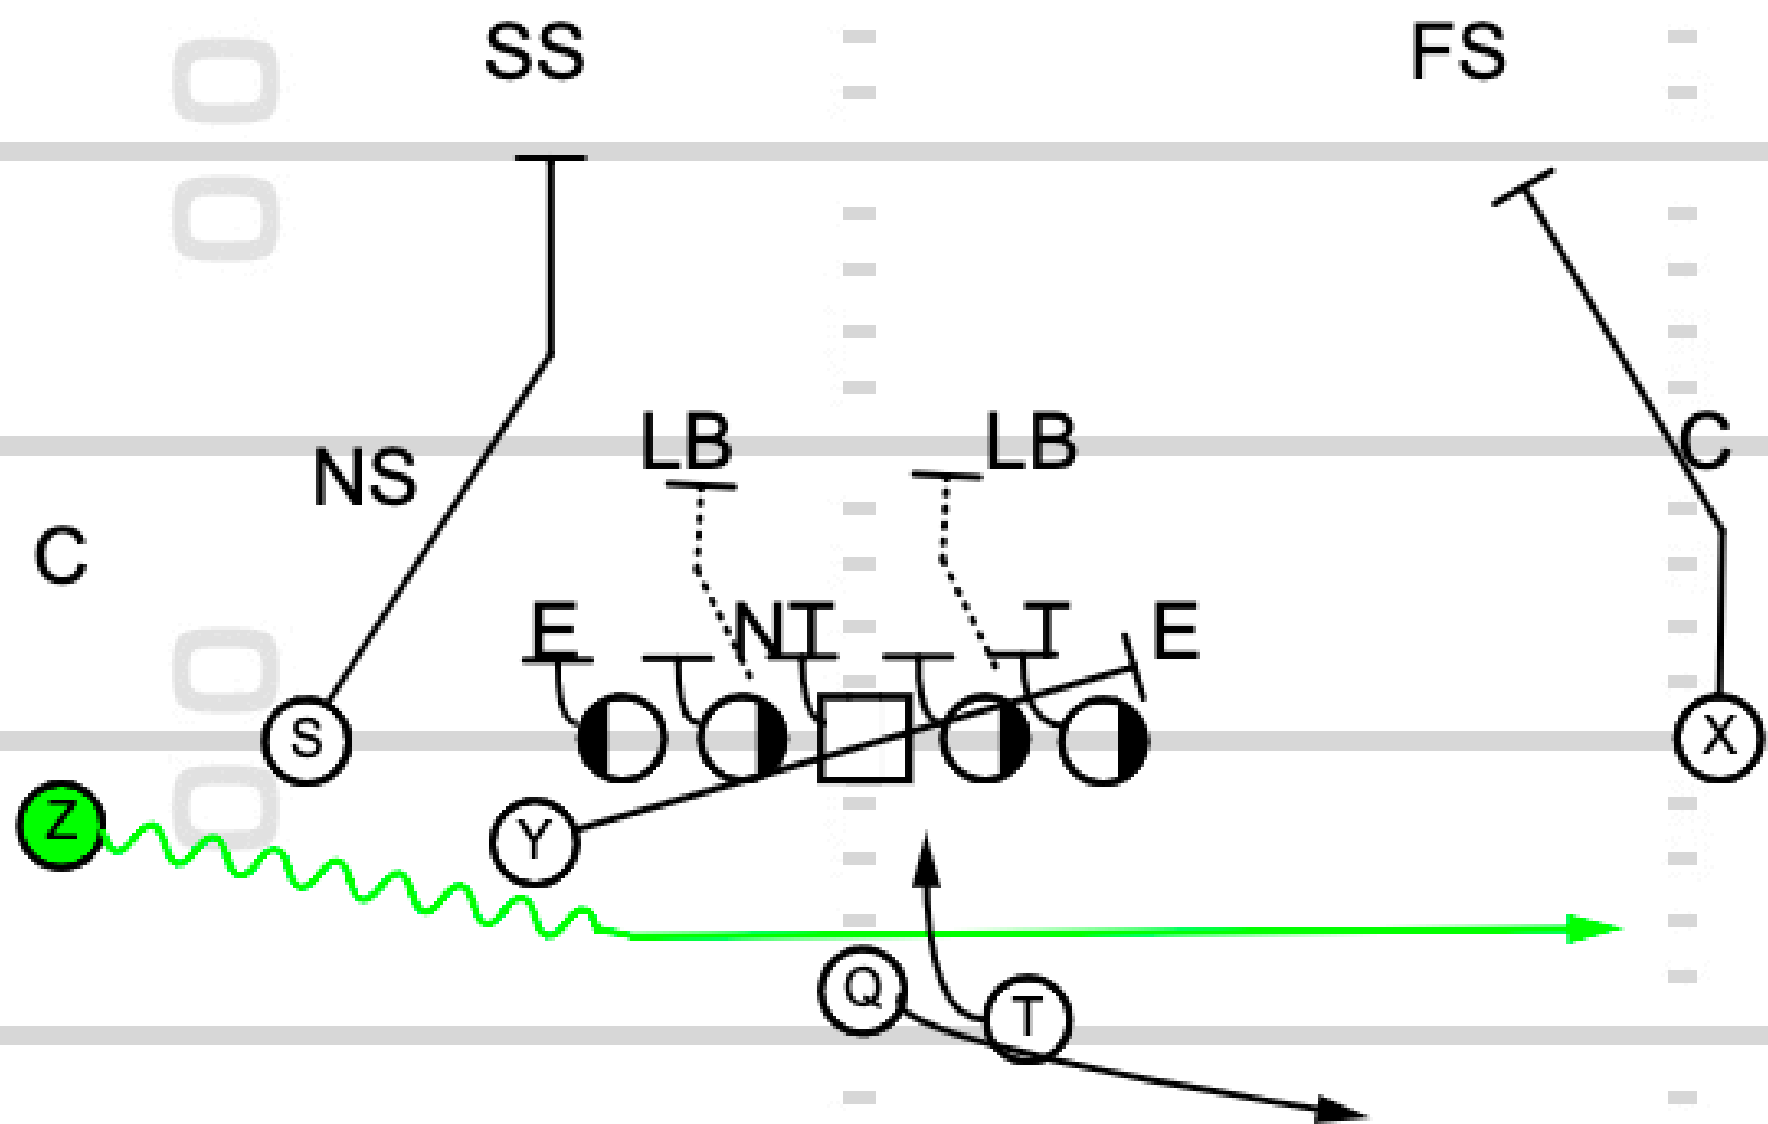

The UCLA Bruins Playbook

TOUCHDOWN
ANALYSIS

Part 1: The Run Game

Play 1: Trio Z Jet Split Zone

TOUCHDOWN
ANALYSIS

TOUCHDOWN
ANALYSIS

Play 2: Dbl Outside Zone Z Jet Opposite

TOUCHDOWN
ANALYSIS

Play 5: Quads Over H-Back Zone Read Bluff

TOUCHDOWN
ANALYSIS

TOUCHDOWN
ANALYSIS

Play 6: X Into DBL Slot Zone Read Bluff

TOUCHDOWN
ANALYSIS

TOUCHDOWN
ANALYSIS

Play 7: Pistol Near Twins Flex Over Zone Read Triple