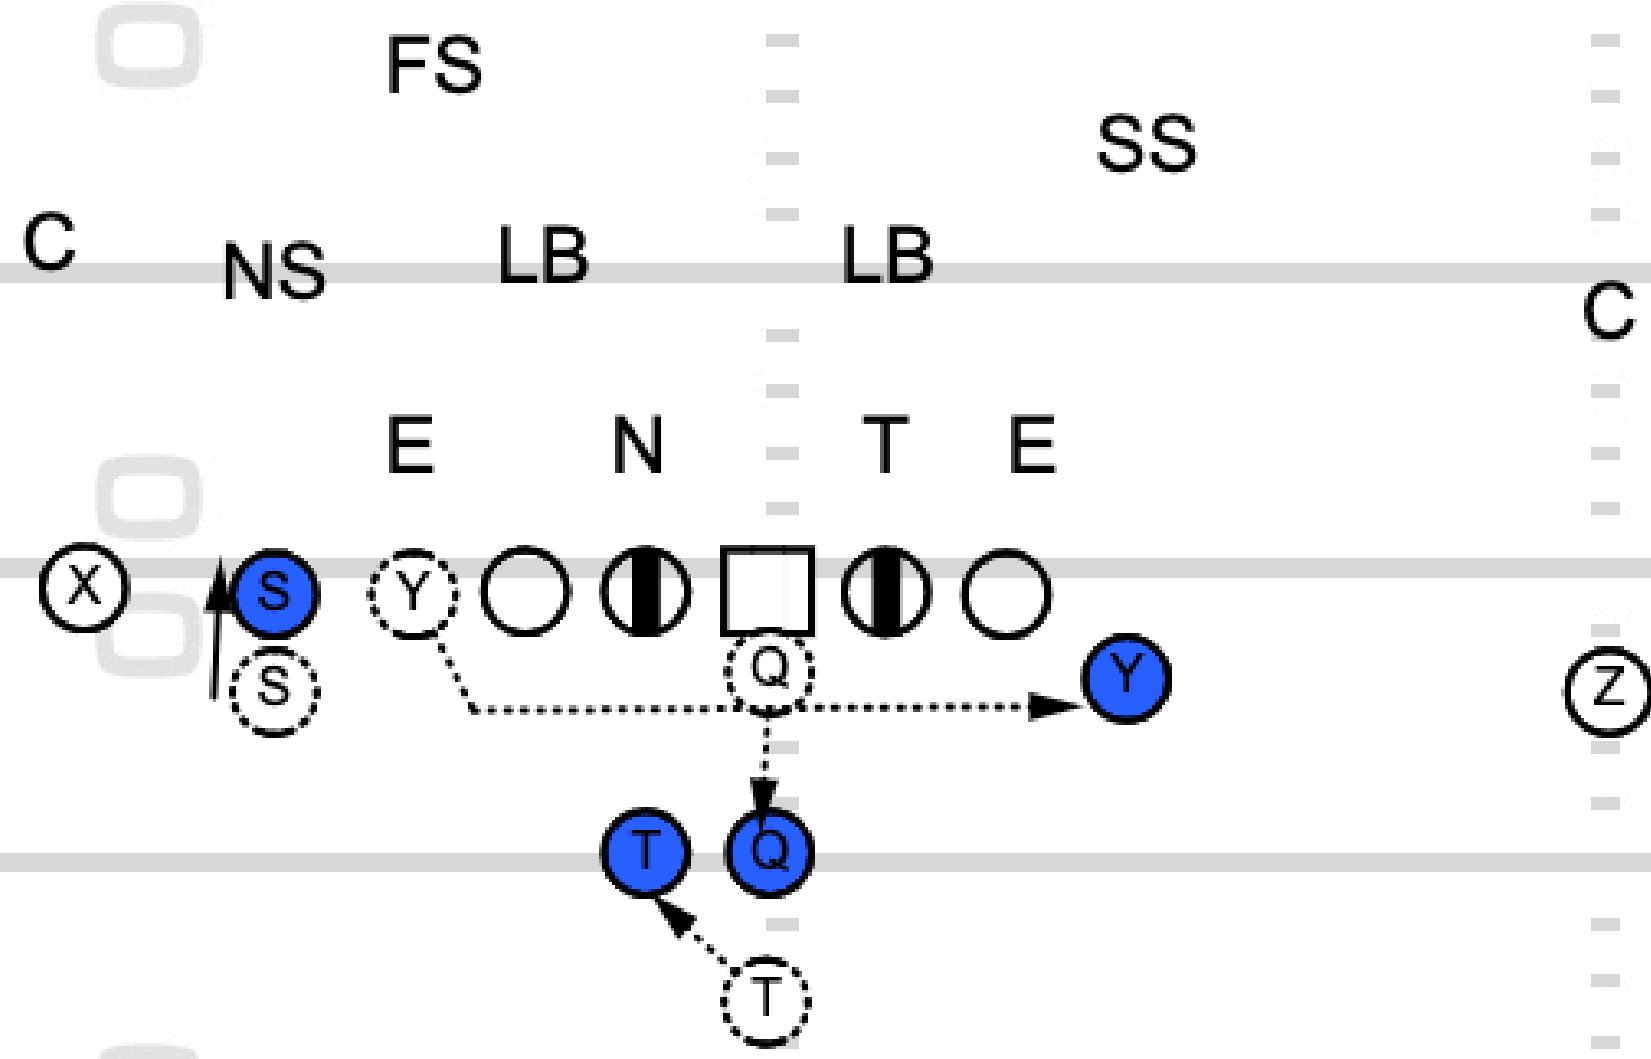

The UCLA Bruins Playbook

TOUCHDOWN
ANALYSIS

Part 1: The Run Game

Play 1: Trio Z Jet Split Zone

TOUCHDOWN
ANALYSIS

TOUCHDOWN
ANALYSIS

Play 2: Dbl Outside Zone Z Jet Opposite

TOUCHDOWN
ANALYSIS

Play 3: Dbl Z Jet Zone Read

TOUCHDOWN
ANALYSIS

FS

Play 4: Duo Z Jet Zone Read Bluff

TOUCHDOWN

ANALYSIS

TOUCHDOWN
ANALYSIS

TOUCHDOWN
ANALYSIS

Play 5: Quads Over H-Back Zone Read Bluff

TOUCHDOWN
ANALYSIS

TOUCHDOWN
ANALYSIS

Play 6: X Into DBL Slot Zone Read Bluff

TOUCHDOWN
ANALYSIS

TOUCHDOWN
ANALYSIS

Play 7: Pistol Near Twins Flex Over Zone Read Triple