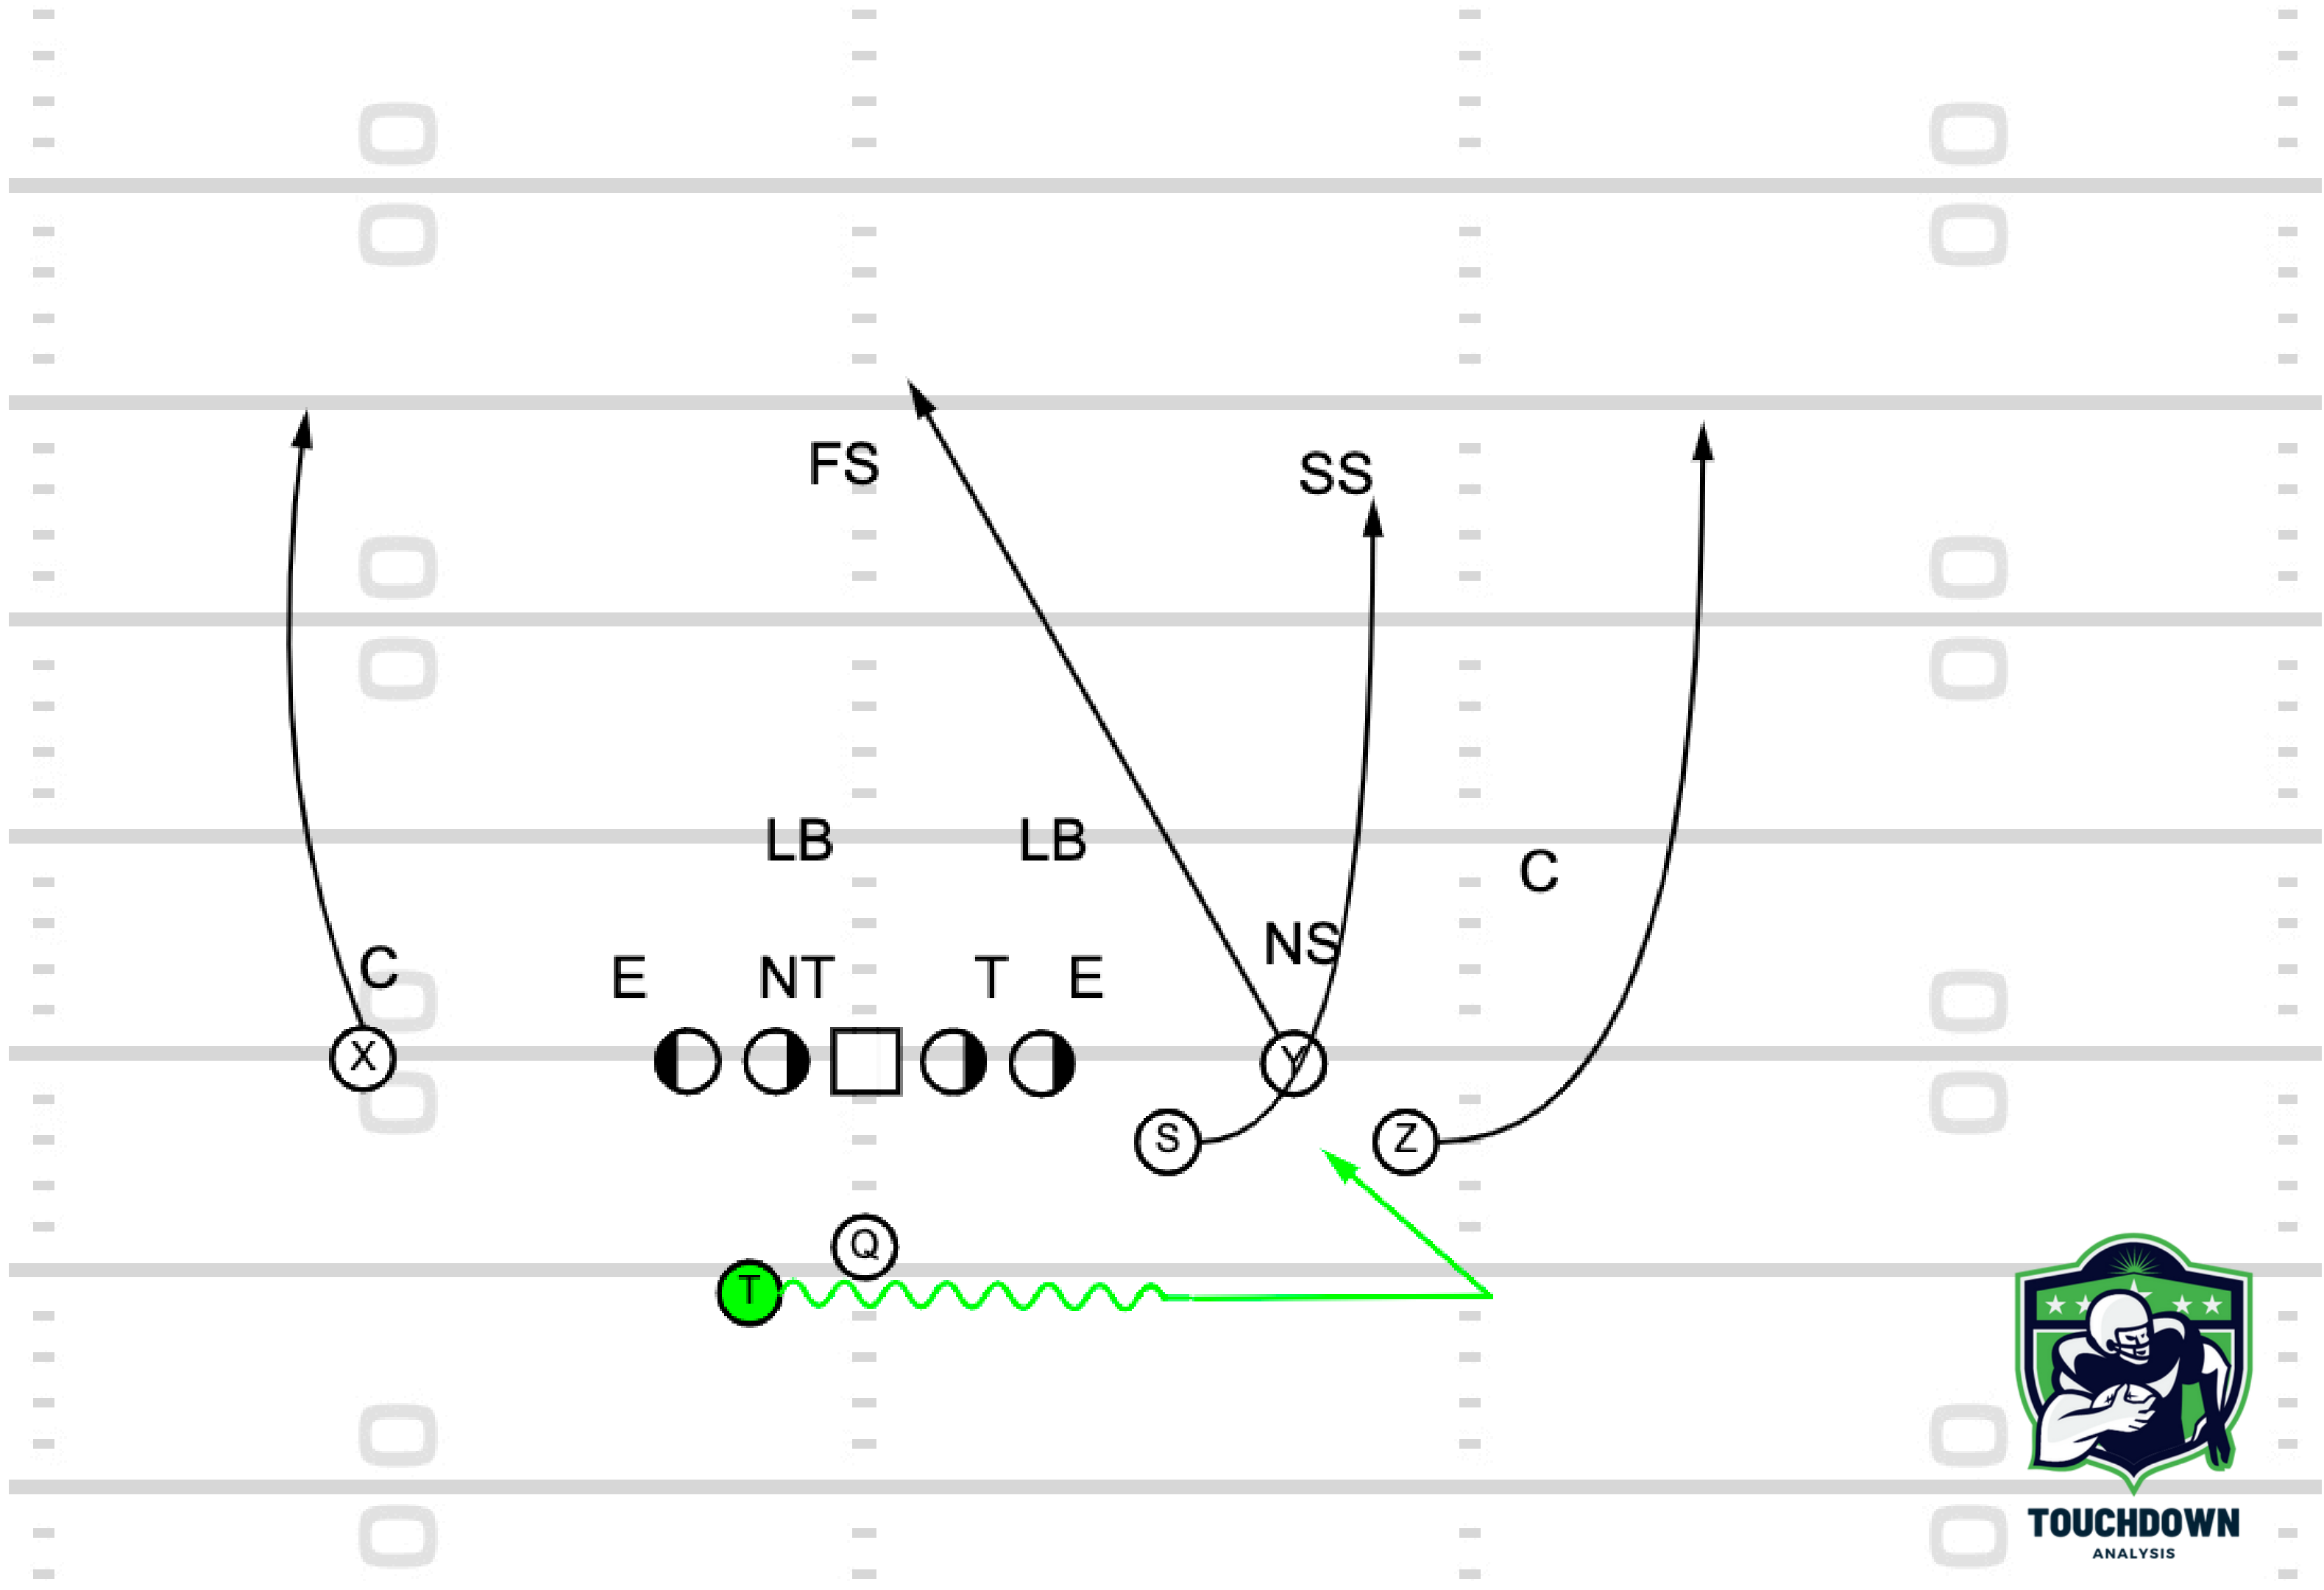

TOUCHDOWN
ANALYSIS