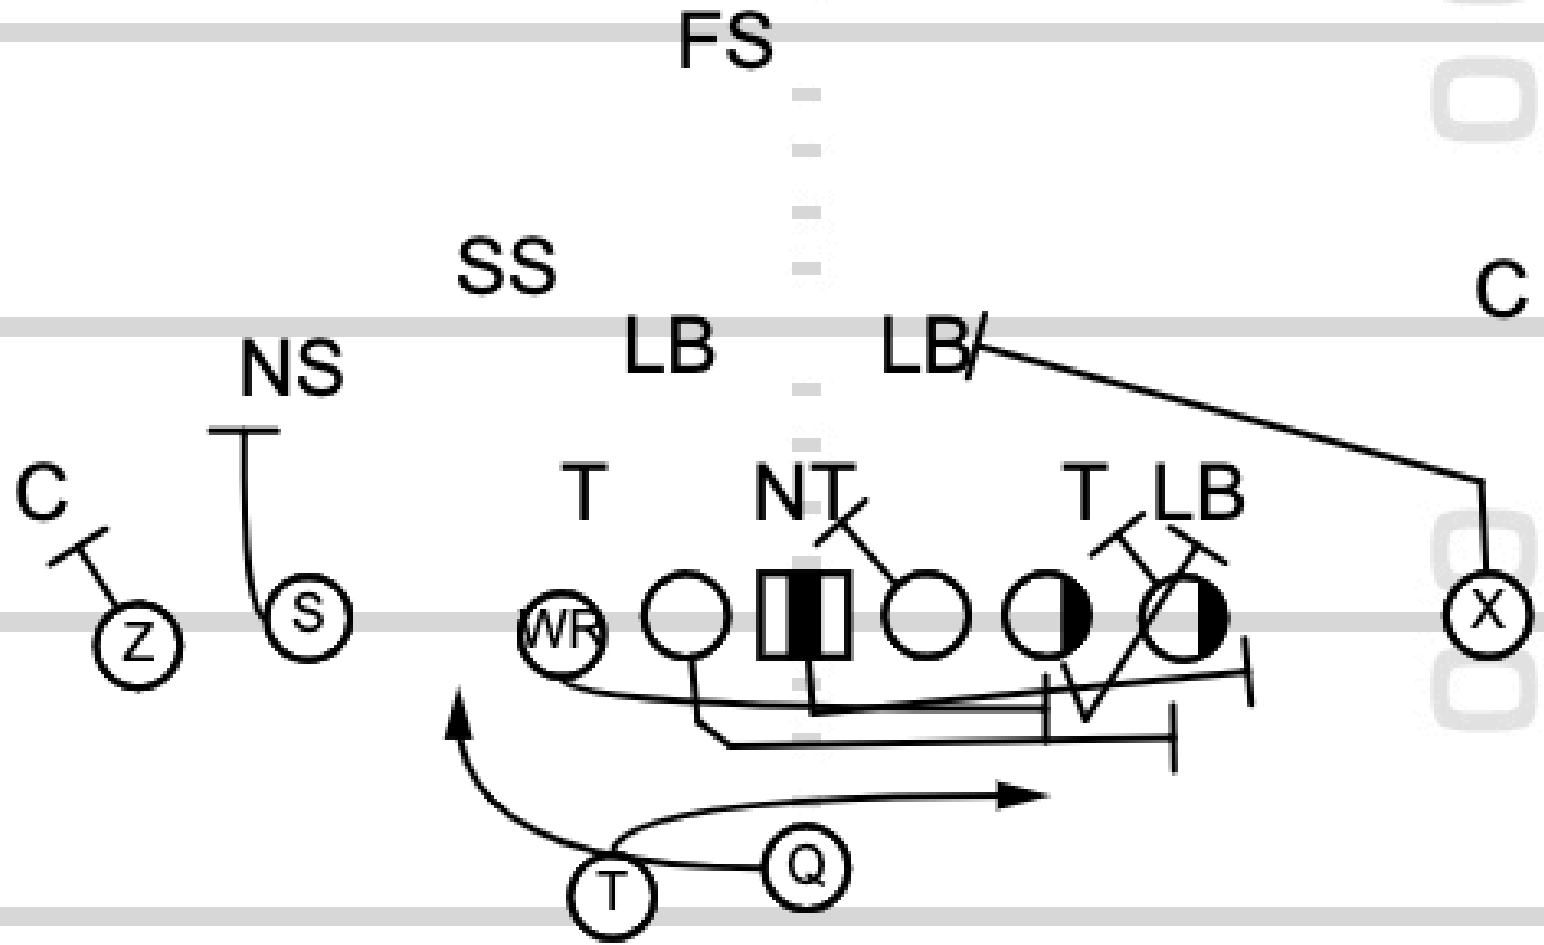

FS

SS

C

TOUCHDOWN
ANALYSIS

**Play 11: Trips Squeeze All On -
Super Counter Weak GGTS Read**

TOUCHDOWN
ANALYSIS

TOUCHDOWN
ANALYSIS

Play 12: FIB Trey Bunch Pin & Pull
TCG Now Screen RPO