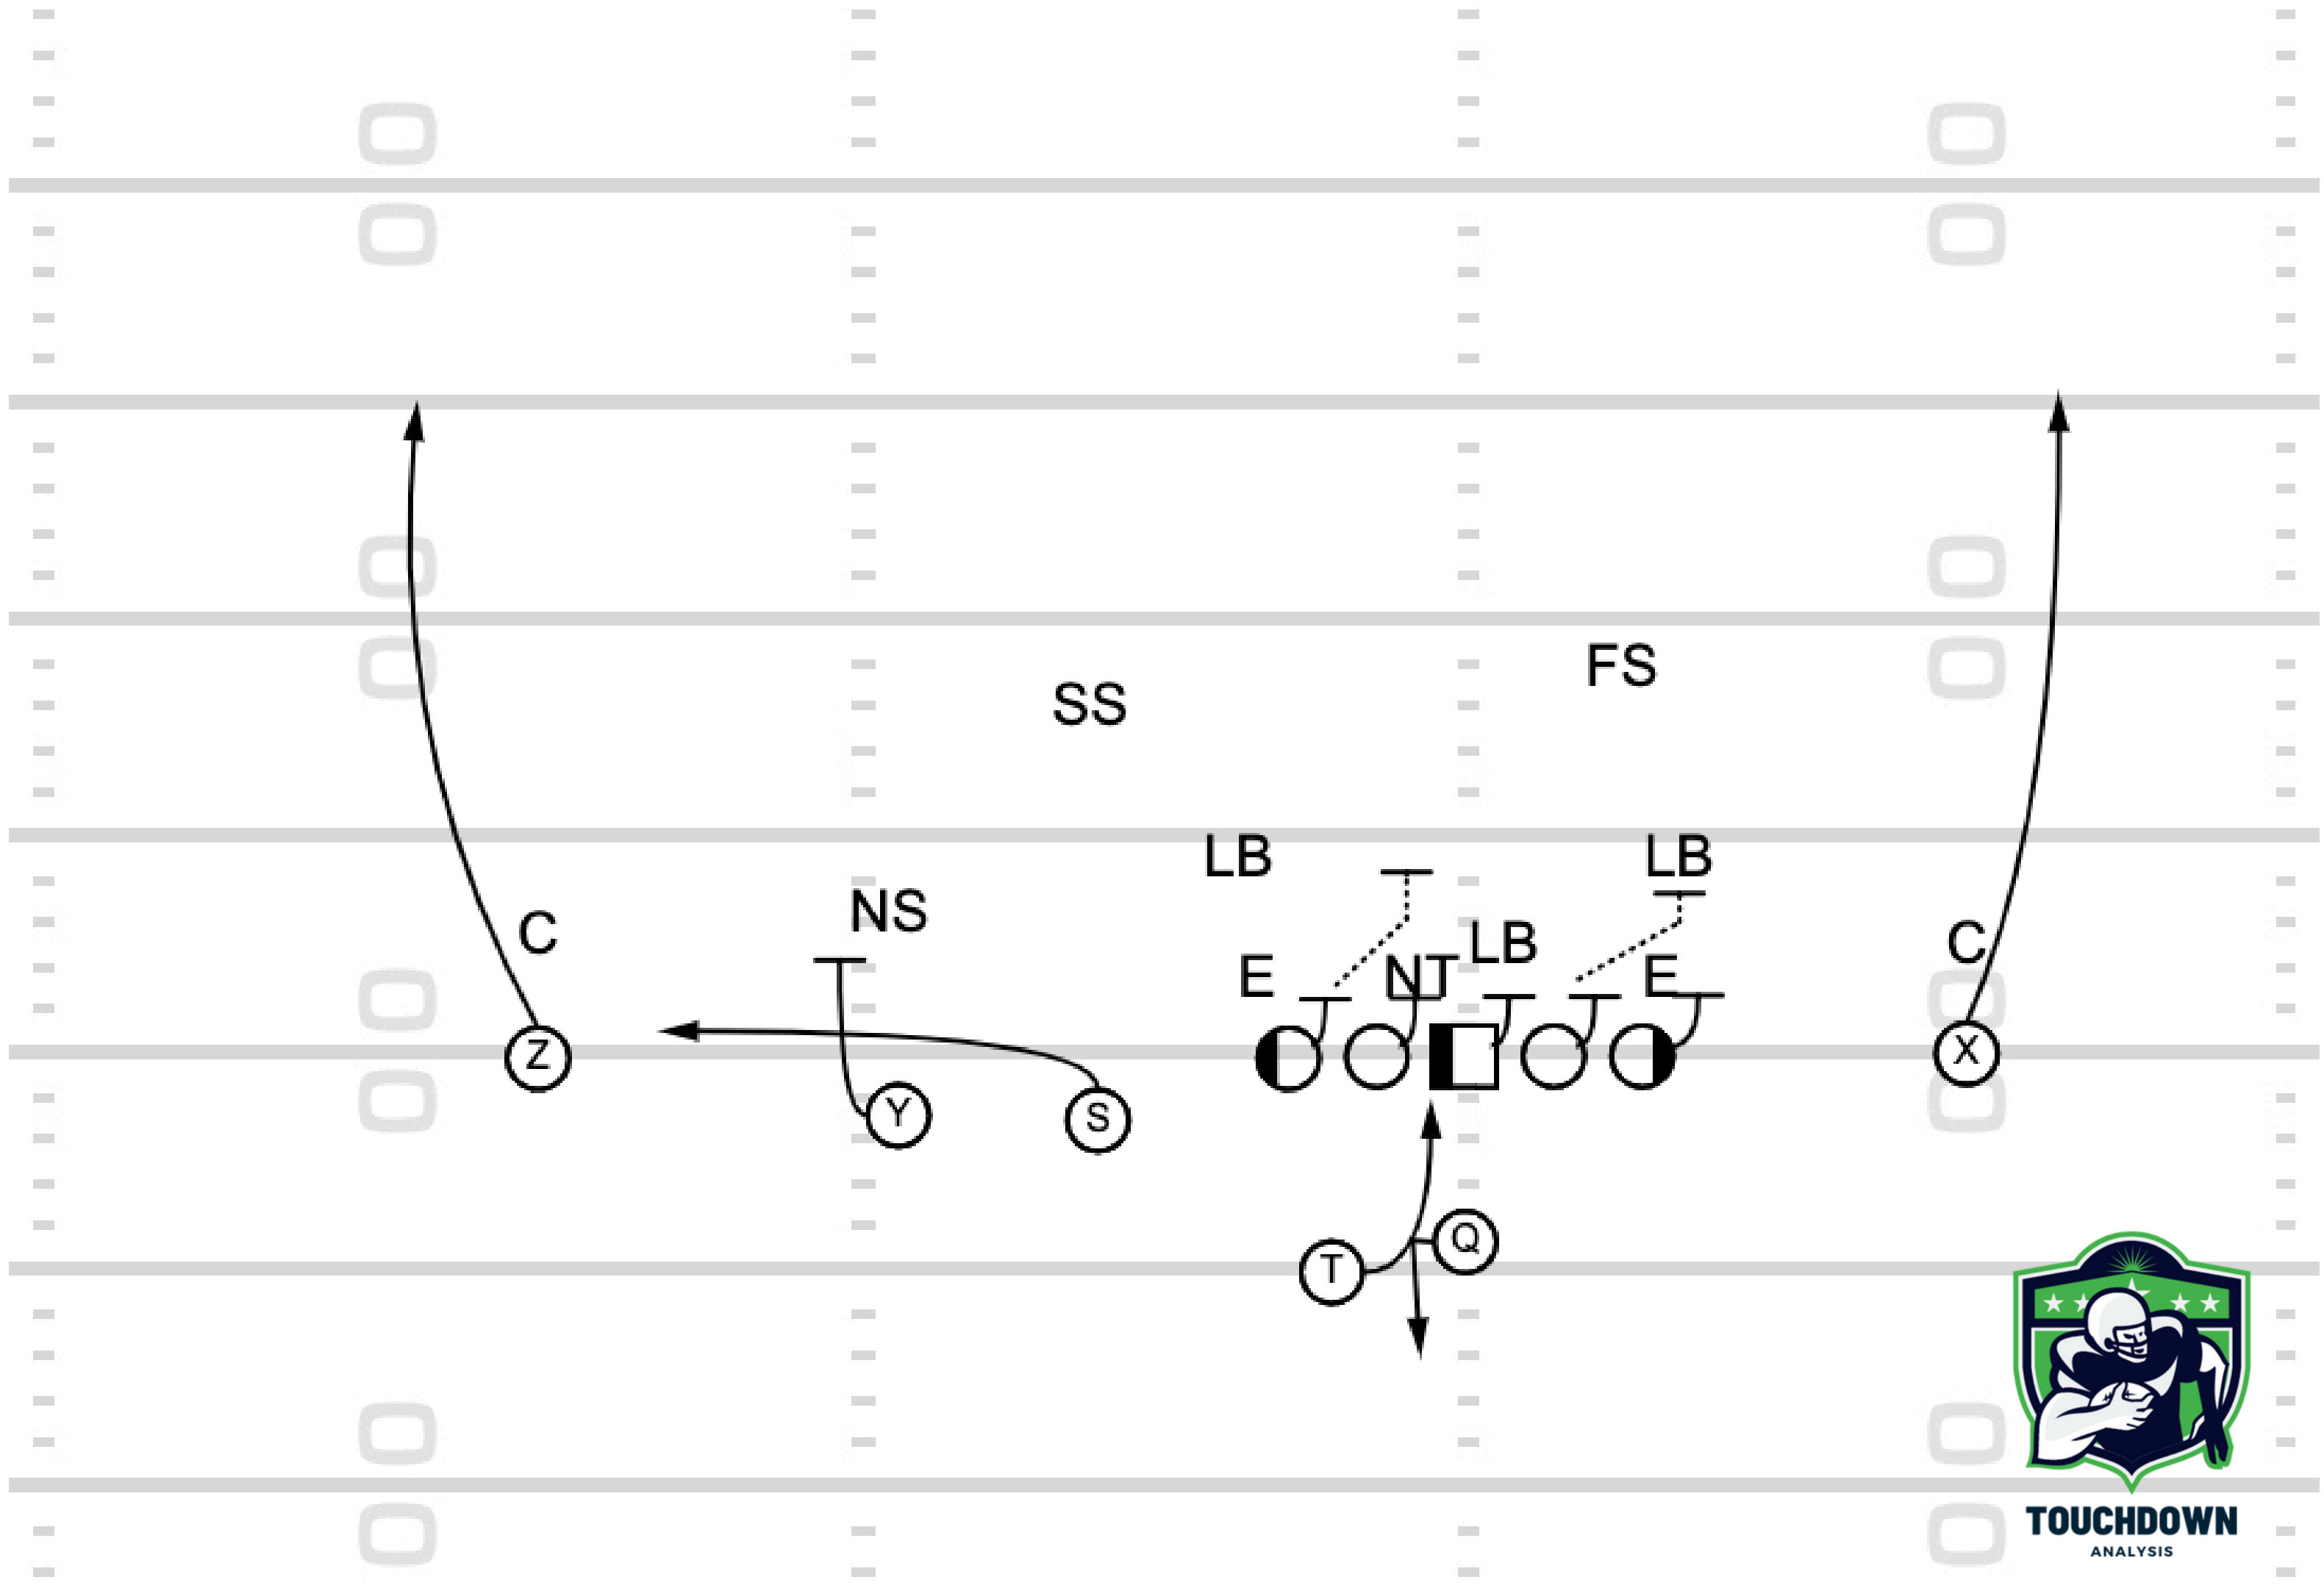

TOUCHDOWN
ANALYSIS