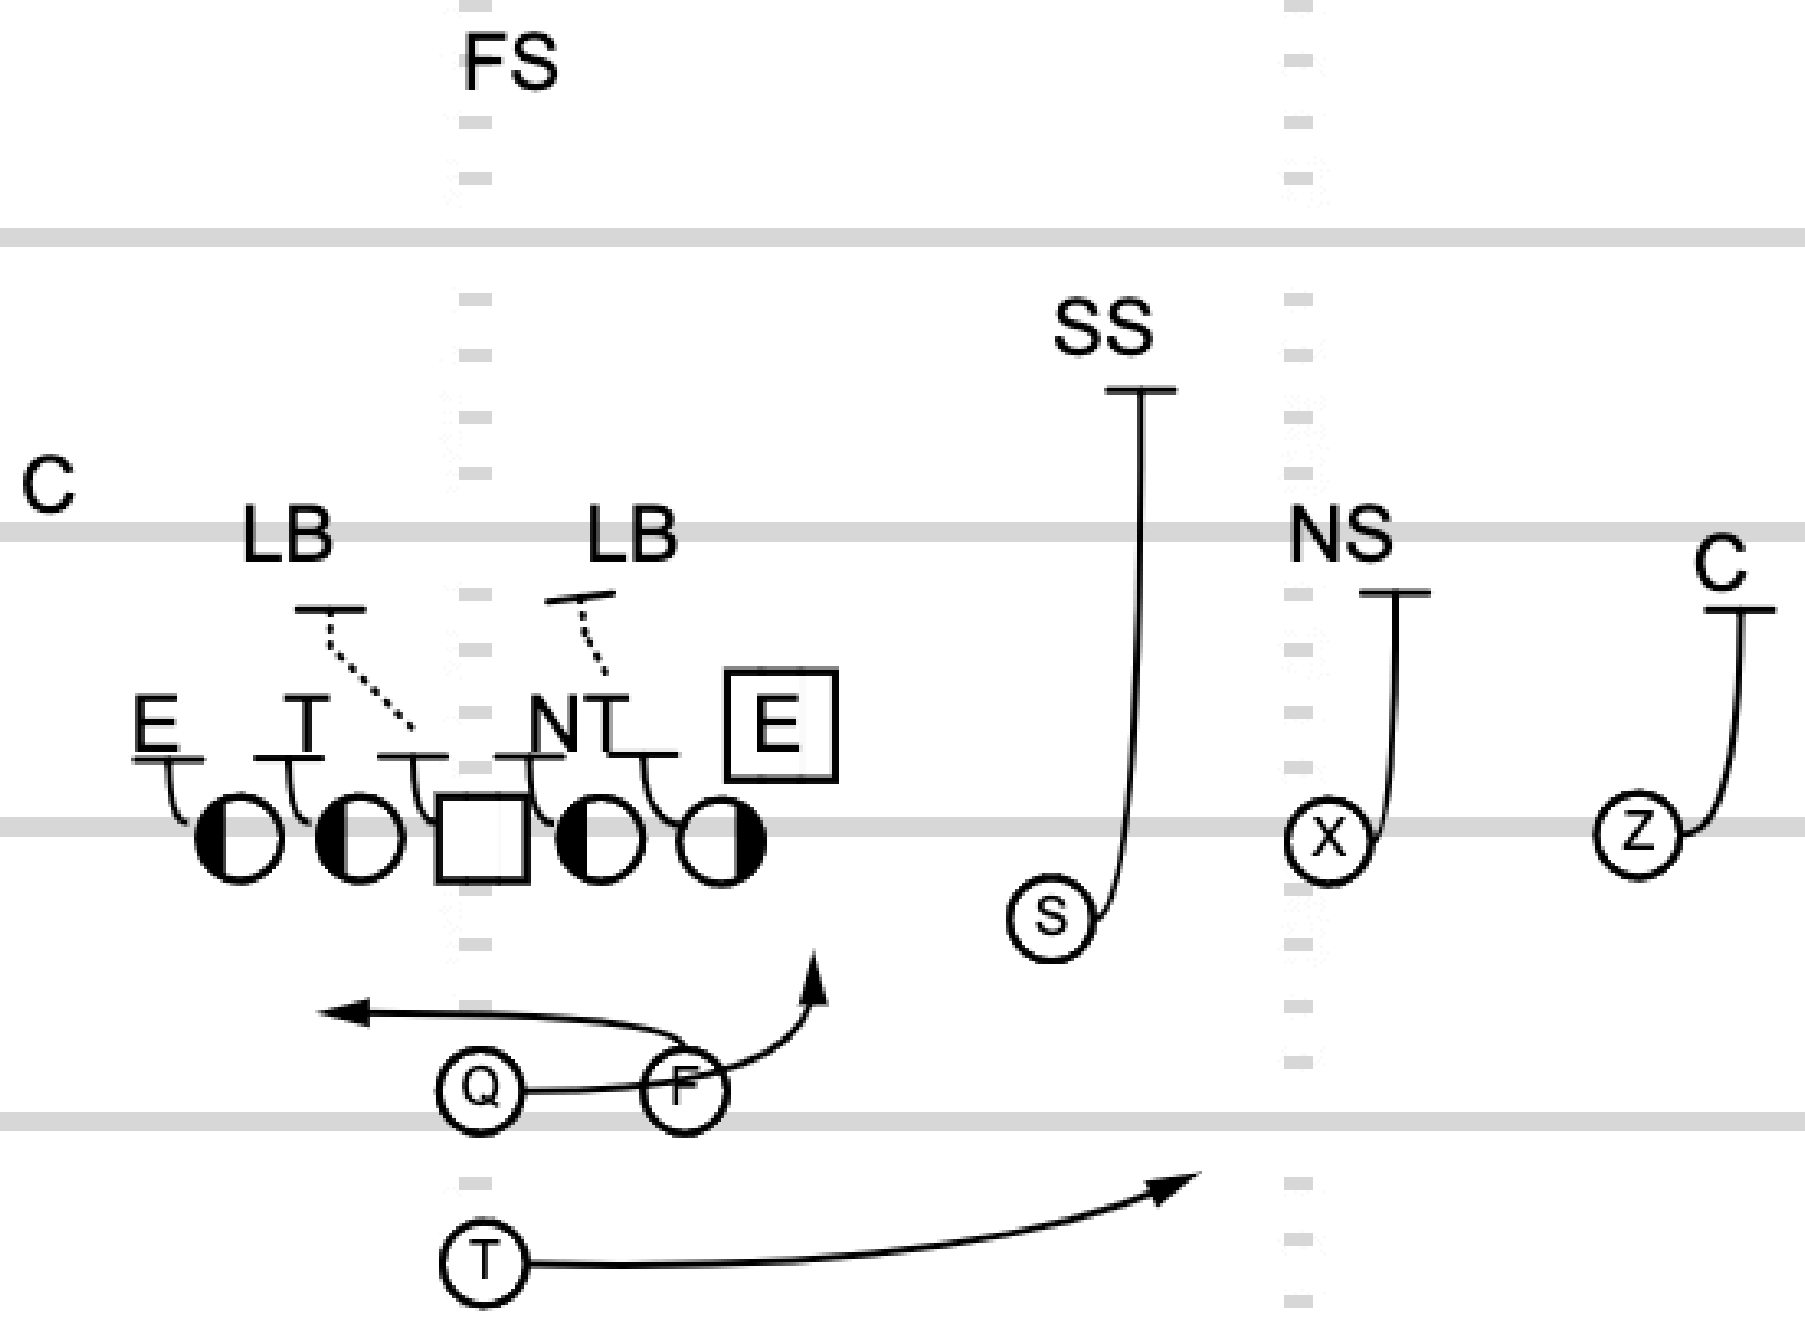

TOUCHDOWN
ANALYSIS