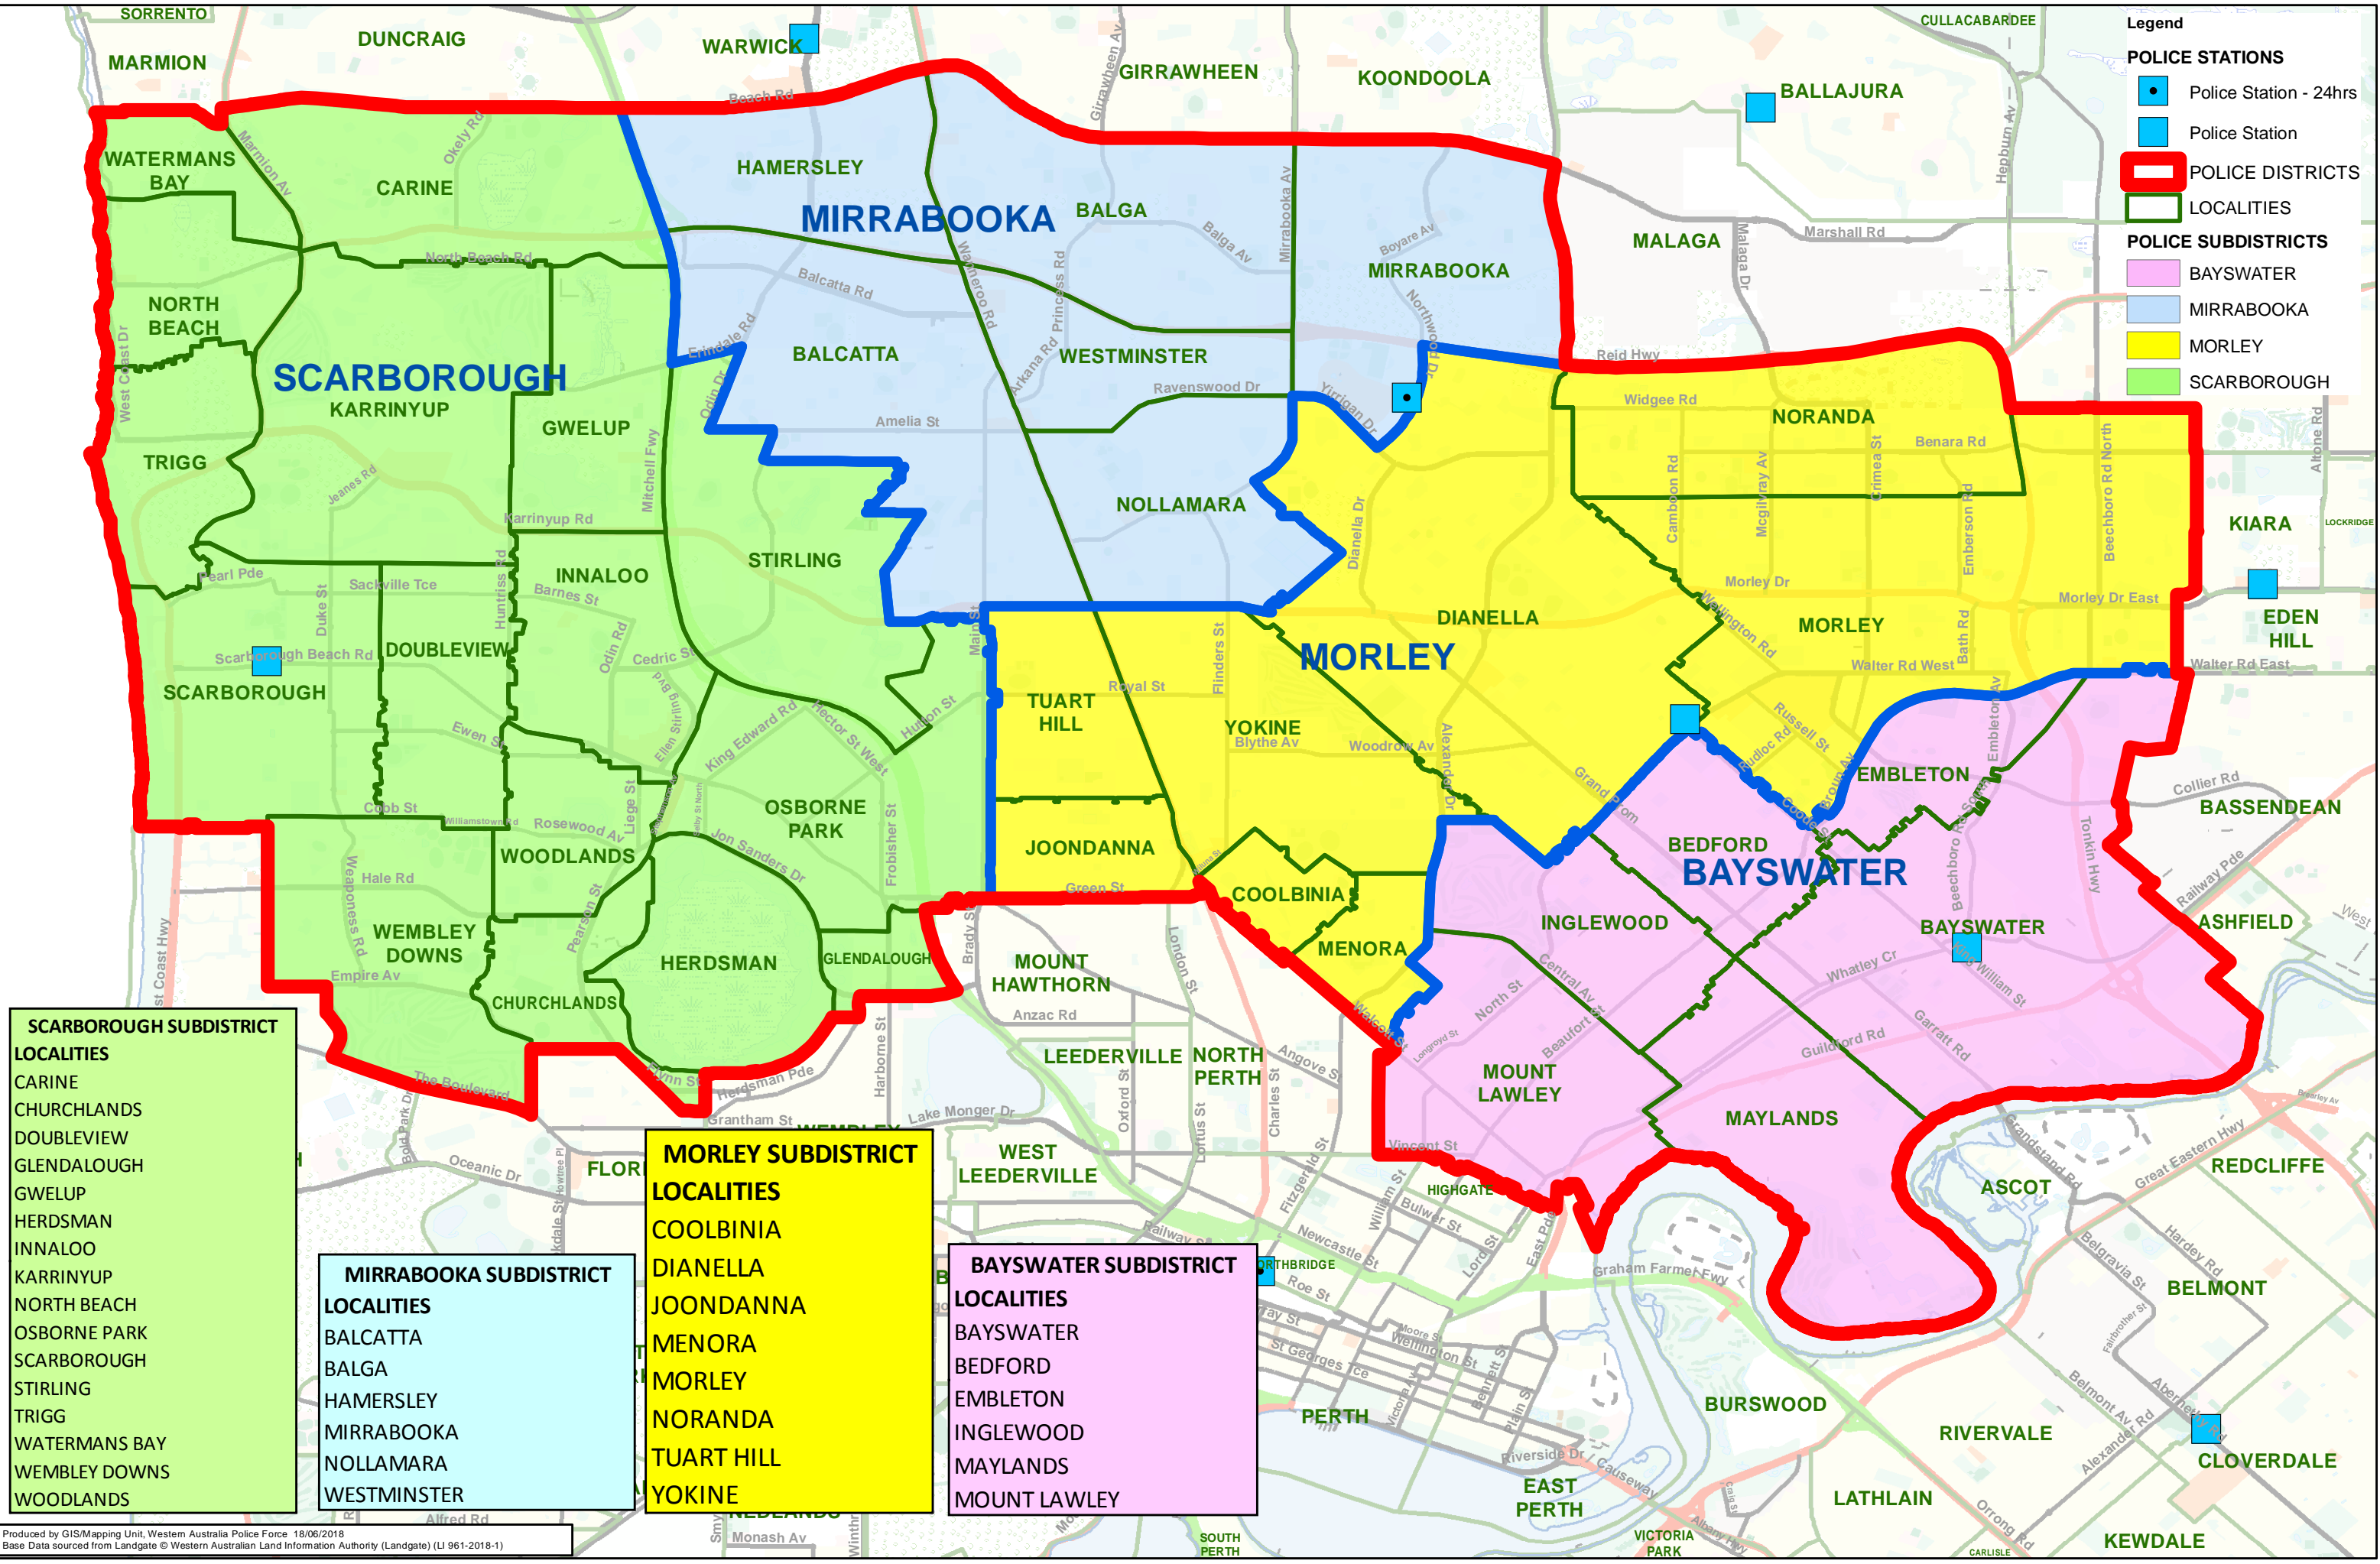

# WA POLICE FORCE - MIRRABOOKA DISTRICT

**Legend**

- Police Station - 24hrs
- Police Station
- POLICE DISTRICTS
- LOCALITIES
- POLICE SUBDISTRICTS**
- BAYSWATER
- MIRRABOOKA
- MORLEY
- SCARBOROUGH

- SCARBOROUGH SUBDISTRICT LOCALITIES**
- CARINE
  - CHURCHLANDS
  - DOUBLEVIEW
  - GLENDALOUGH
  - GWELUP
  - HERDSMAN
  - INNALOO
  - KARRINYUP
  - NORTH BEACH
  - OSBORNE PARK
  - SCARBOROUGH
  - STIRLING
  - TRIGG
  - WATERMANS BAY
  - WEMBLEY DOWNS
  - WOODLANDS

- MIRRABOOKA SUBDISTRICT LOCALITIES**
- BALCATT
  - BALGA
  - HAMERSLEY
  - MIRRABOOKA
  - NOLLAMARA
  - WESTMINSTER

- MORLEY SUBDISTRICT LOCALITIES**
- COOLBINIA
  - DIANELLA
  - JOONDANNA
  - MENORA
  - MORLEY
  - NORANDA
  - TUART HILL
  - YOKINE

- BAYSWATER SUBDISTRICT LOCALITIES**
- BAYSWATER
  - BEDFORD
  - EMBLETON
  - INGLEWOOD
  - MAYLANDS
  - MOUNT LAWLEY