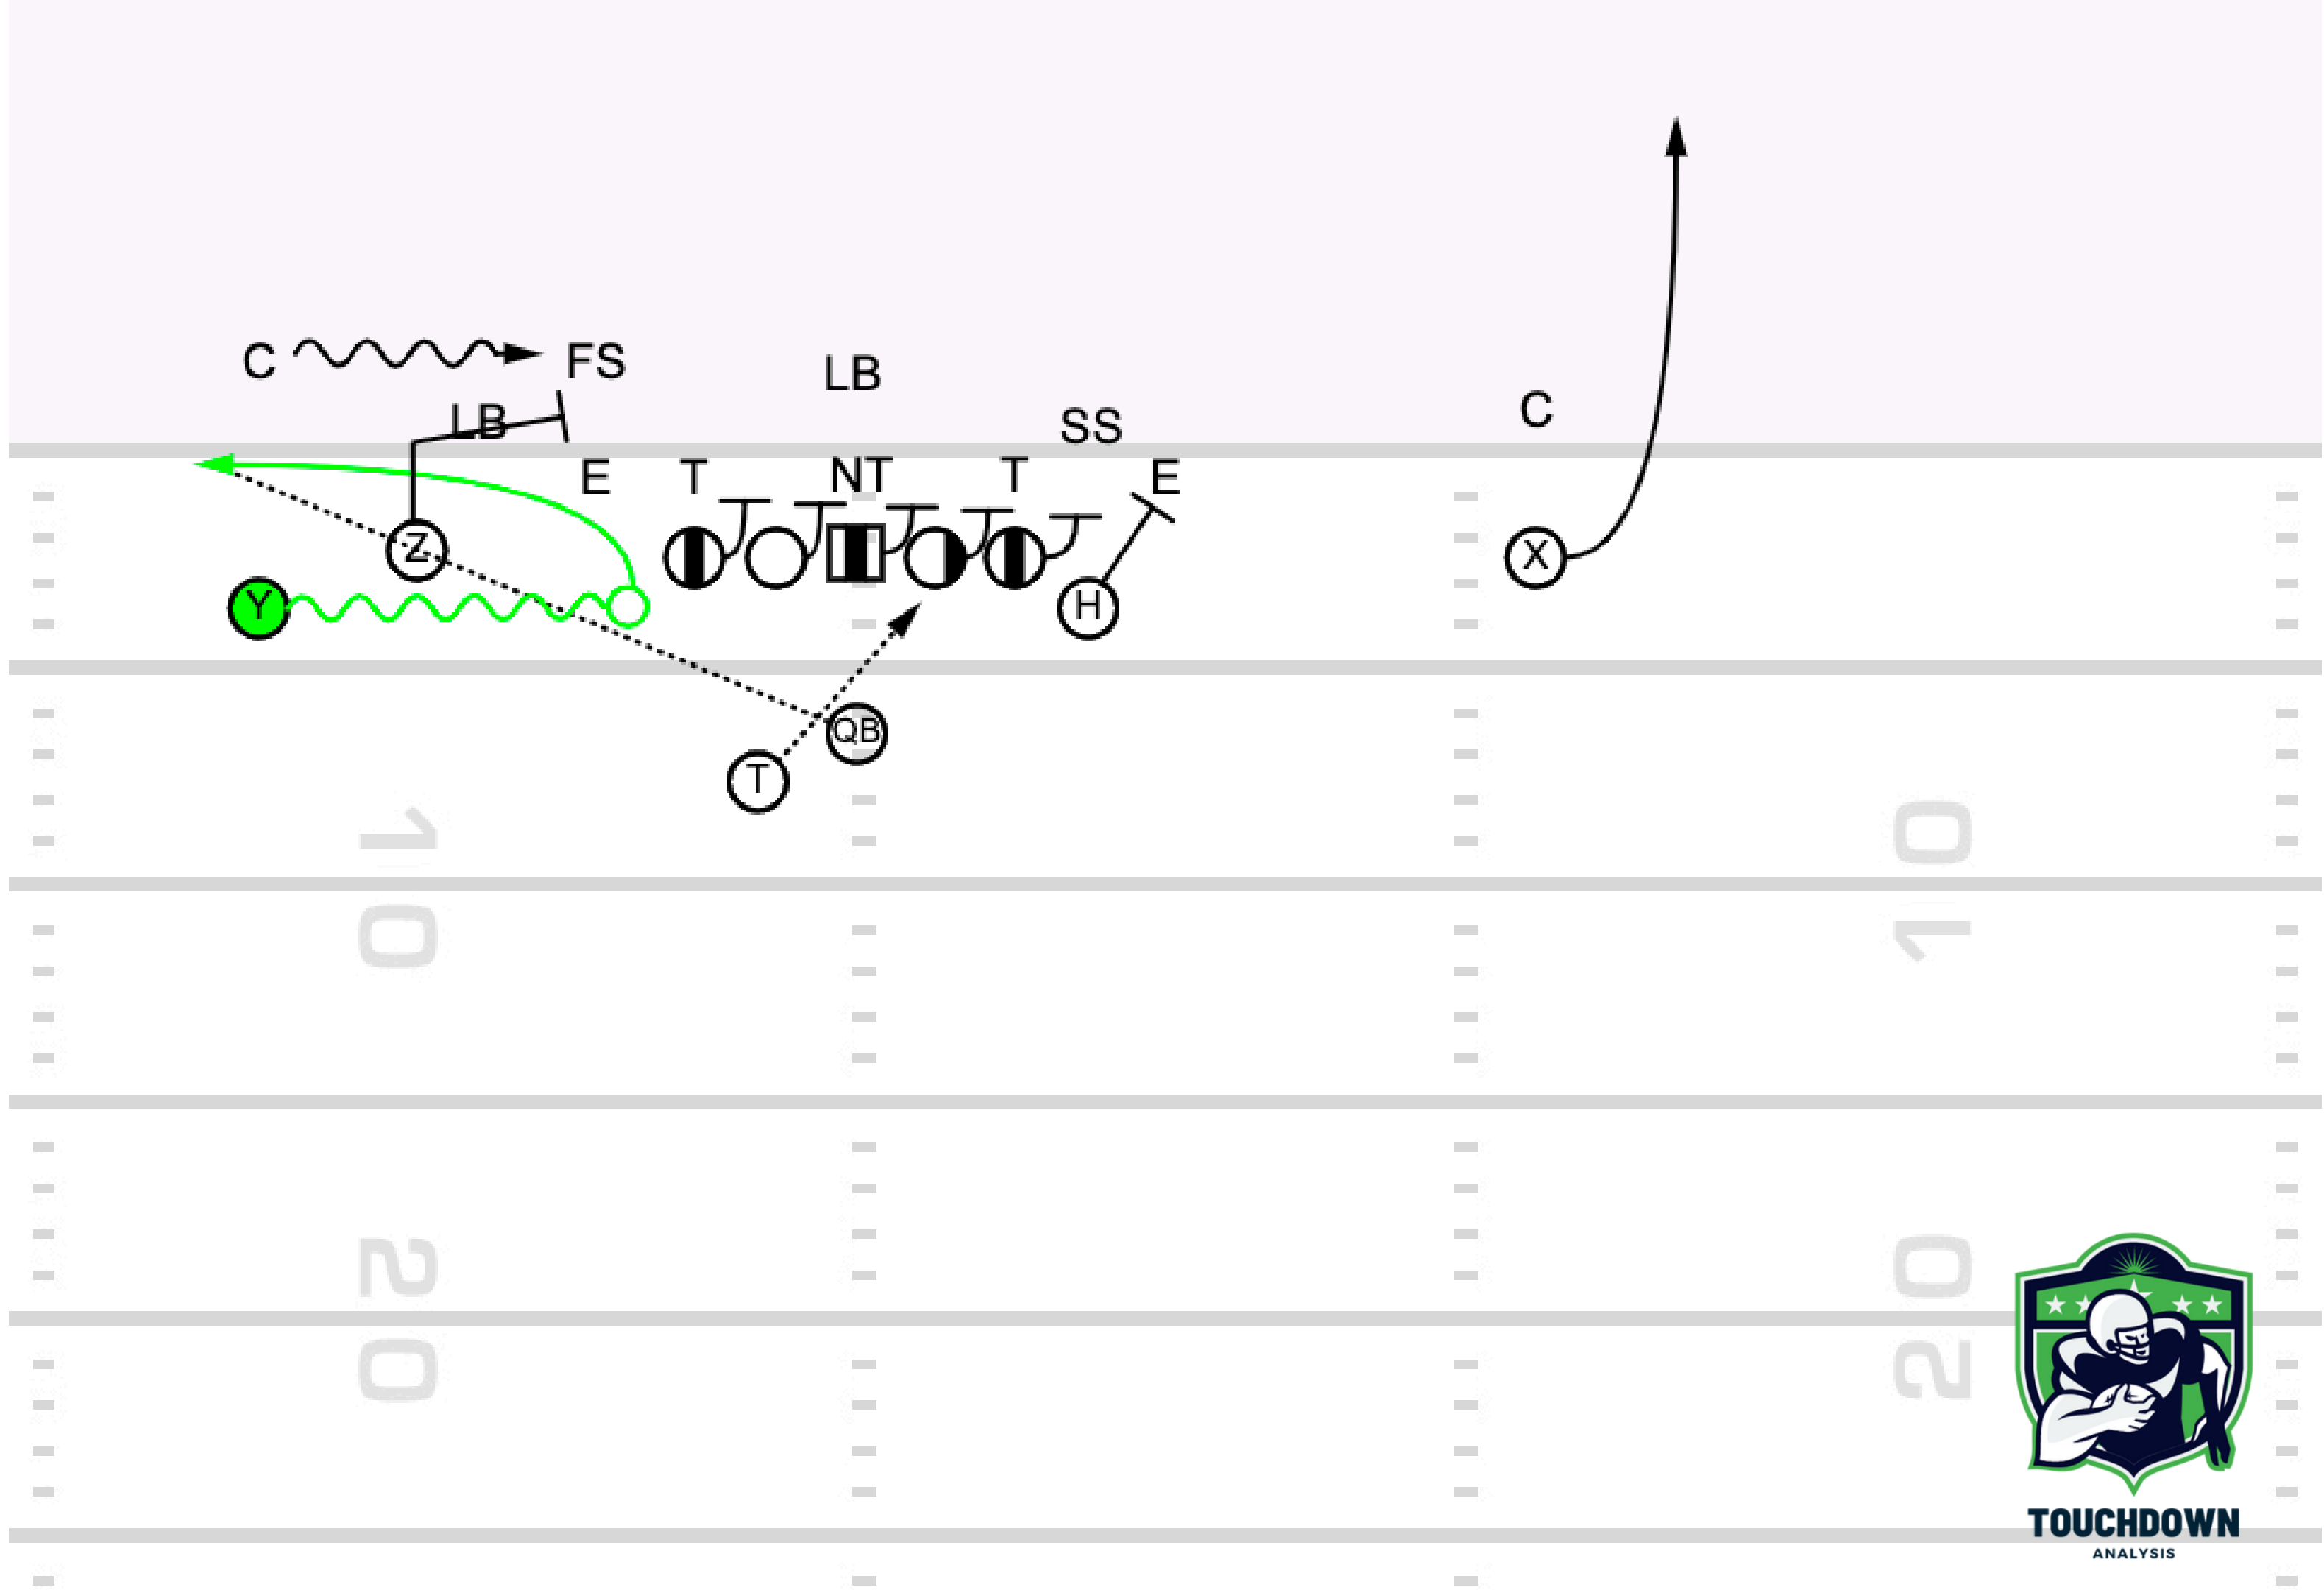

TOUCHDOWN
ANALYSIS

TOUCHDOWN
ANALYSIS

Play 3: 2x2 Y Motion IZ Arrow RPO

TOUCHDOWN
ANALYSIS

**Play 4: X Escort Motion GC
Counter Right Z Now Screen RPO**

TOUCHDOWN
ANALYSIS

TOUCHDOWN
ANALYSIS

Play 5: Trips Right Outside Zone Now Screen RPO

TOUCHDOWN
ANALYSIS

TOUCHDOWN
ANALYSIS

**Play 6: Trips Left H Motion IZ Z
Slant S Corner RPO**

TOUCHDOWN
ANALYSIS

Play 7: Split Back IZ F Shovel RPO

TOUCHDOWN
ANALYSIS

Play 8: IZ Read Sprint Out Z Post H Arrow