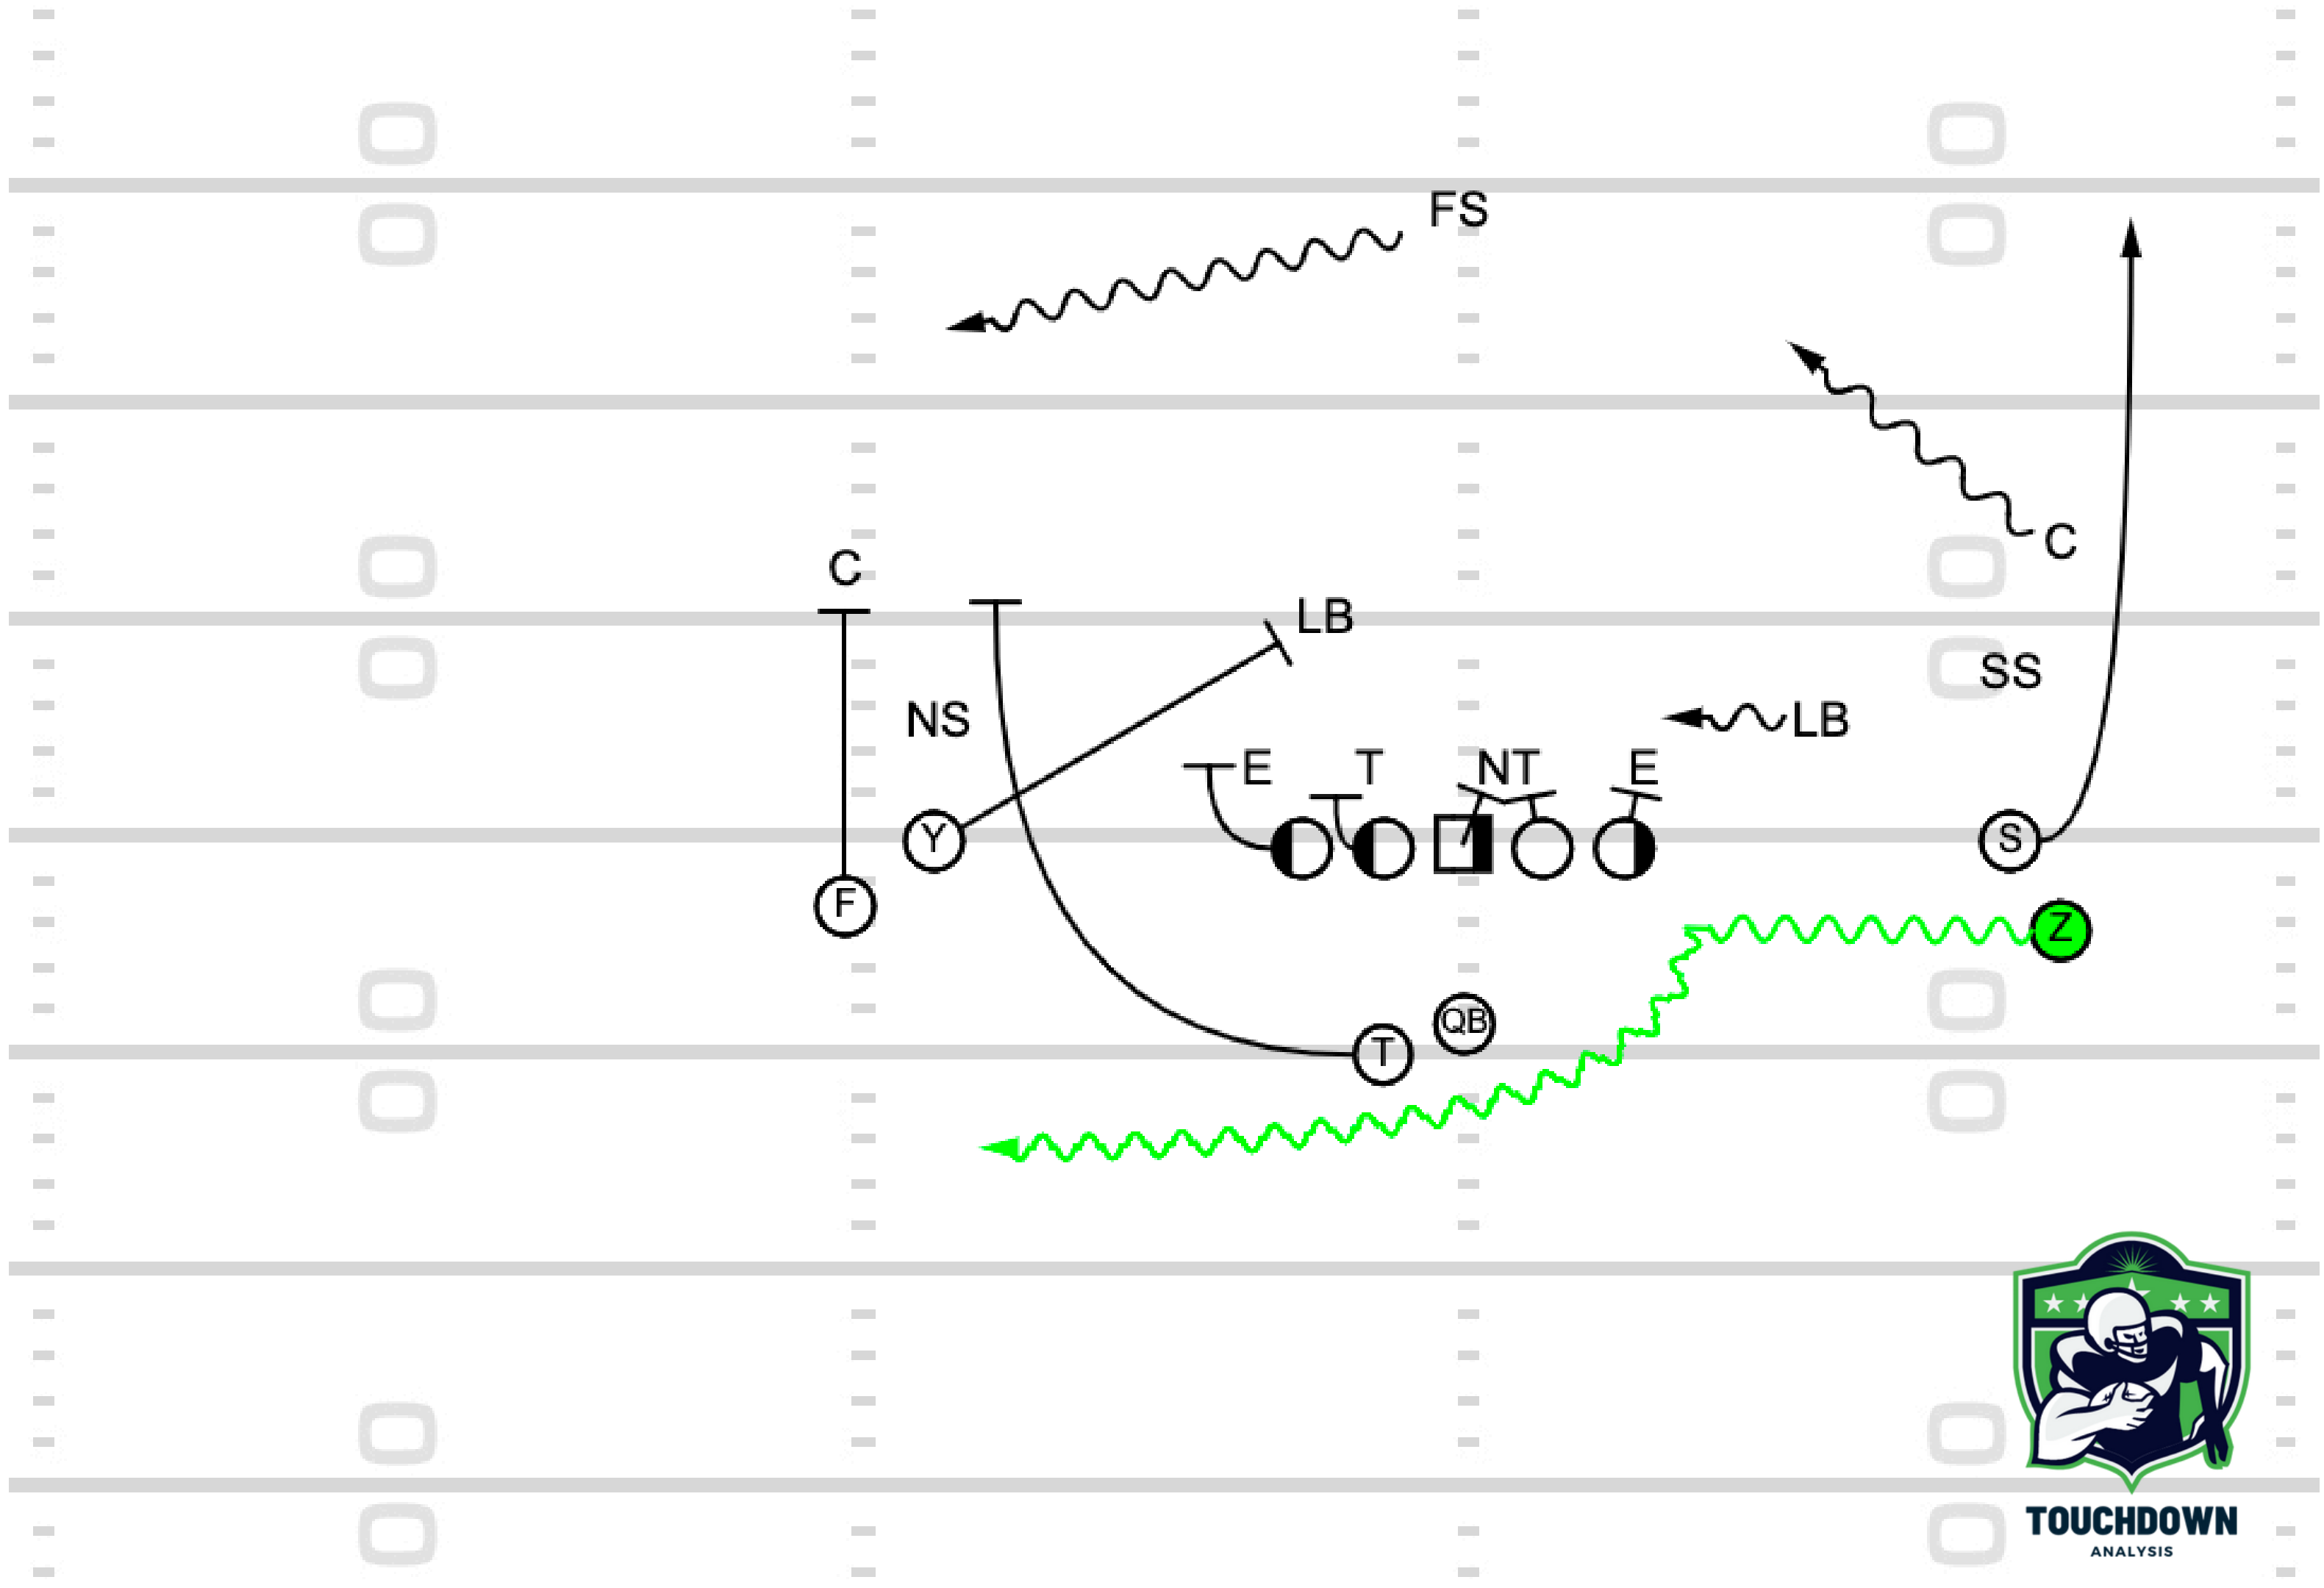

Play 6: Empty TB Motion to Trips
Right Y Cross Z Whip

TOUCHDOWN
ANALYSIS

Play 7: Y Motion PA Z Post

TOUCHDOWN
ANALYSIS

Play 8: Z Orbit Motion Flare Screen

Left

TOUCHDOWN

ANALYSIS