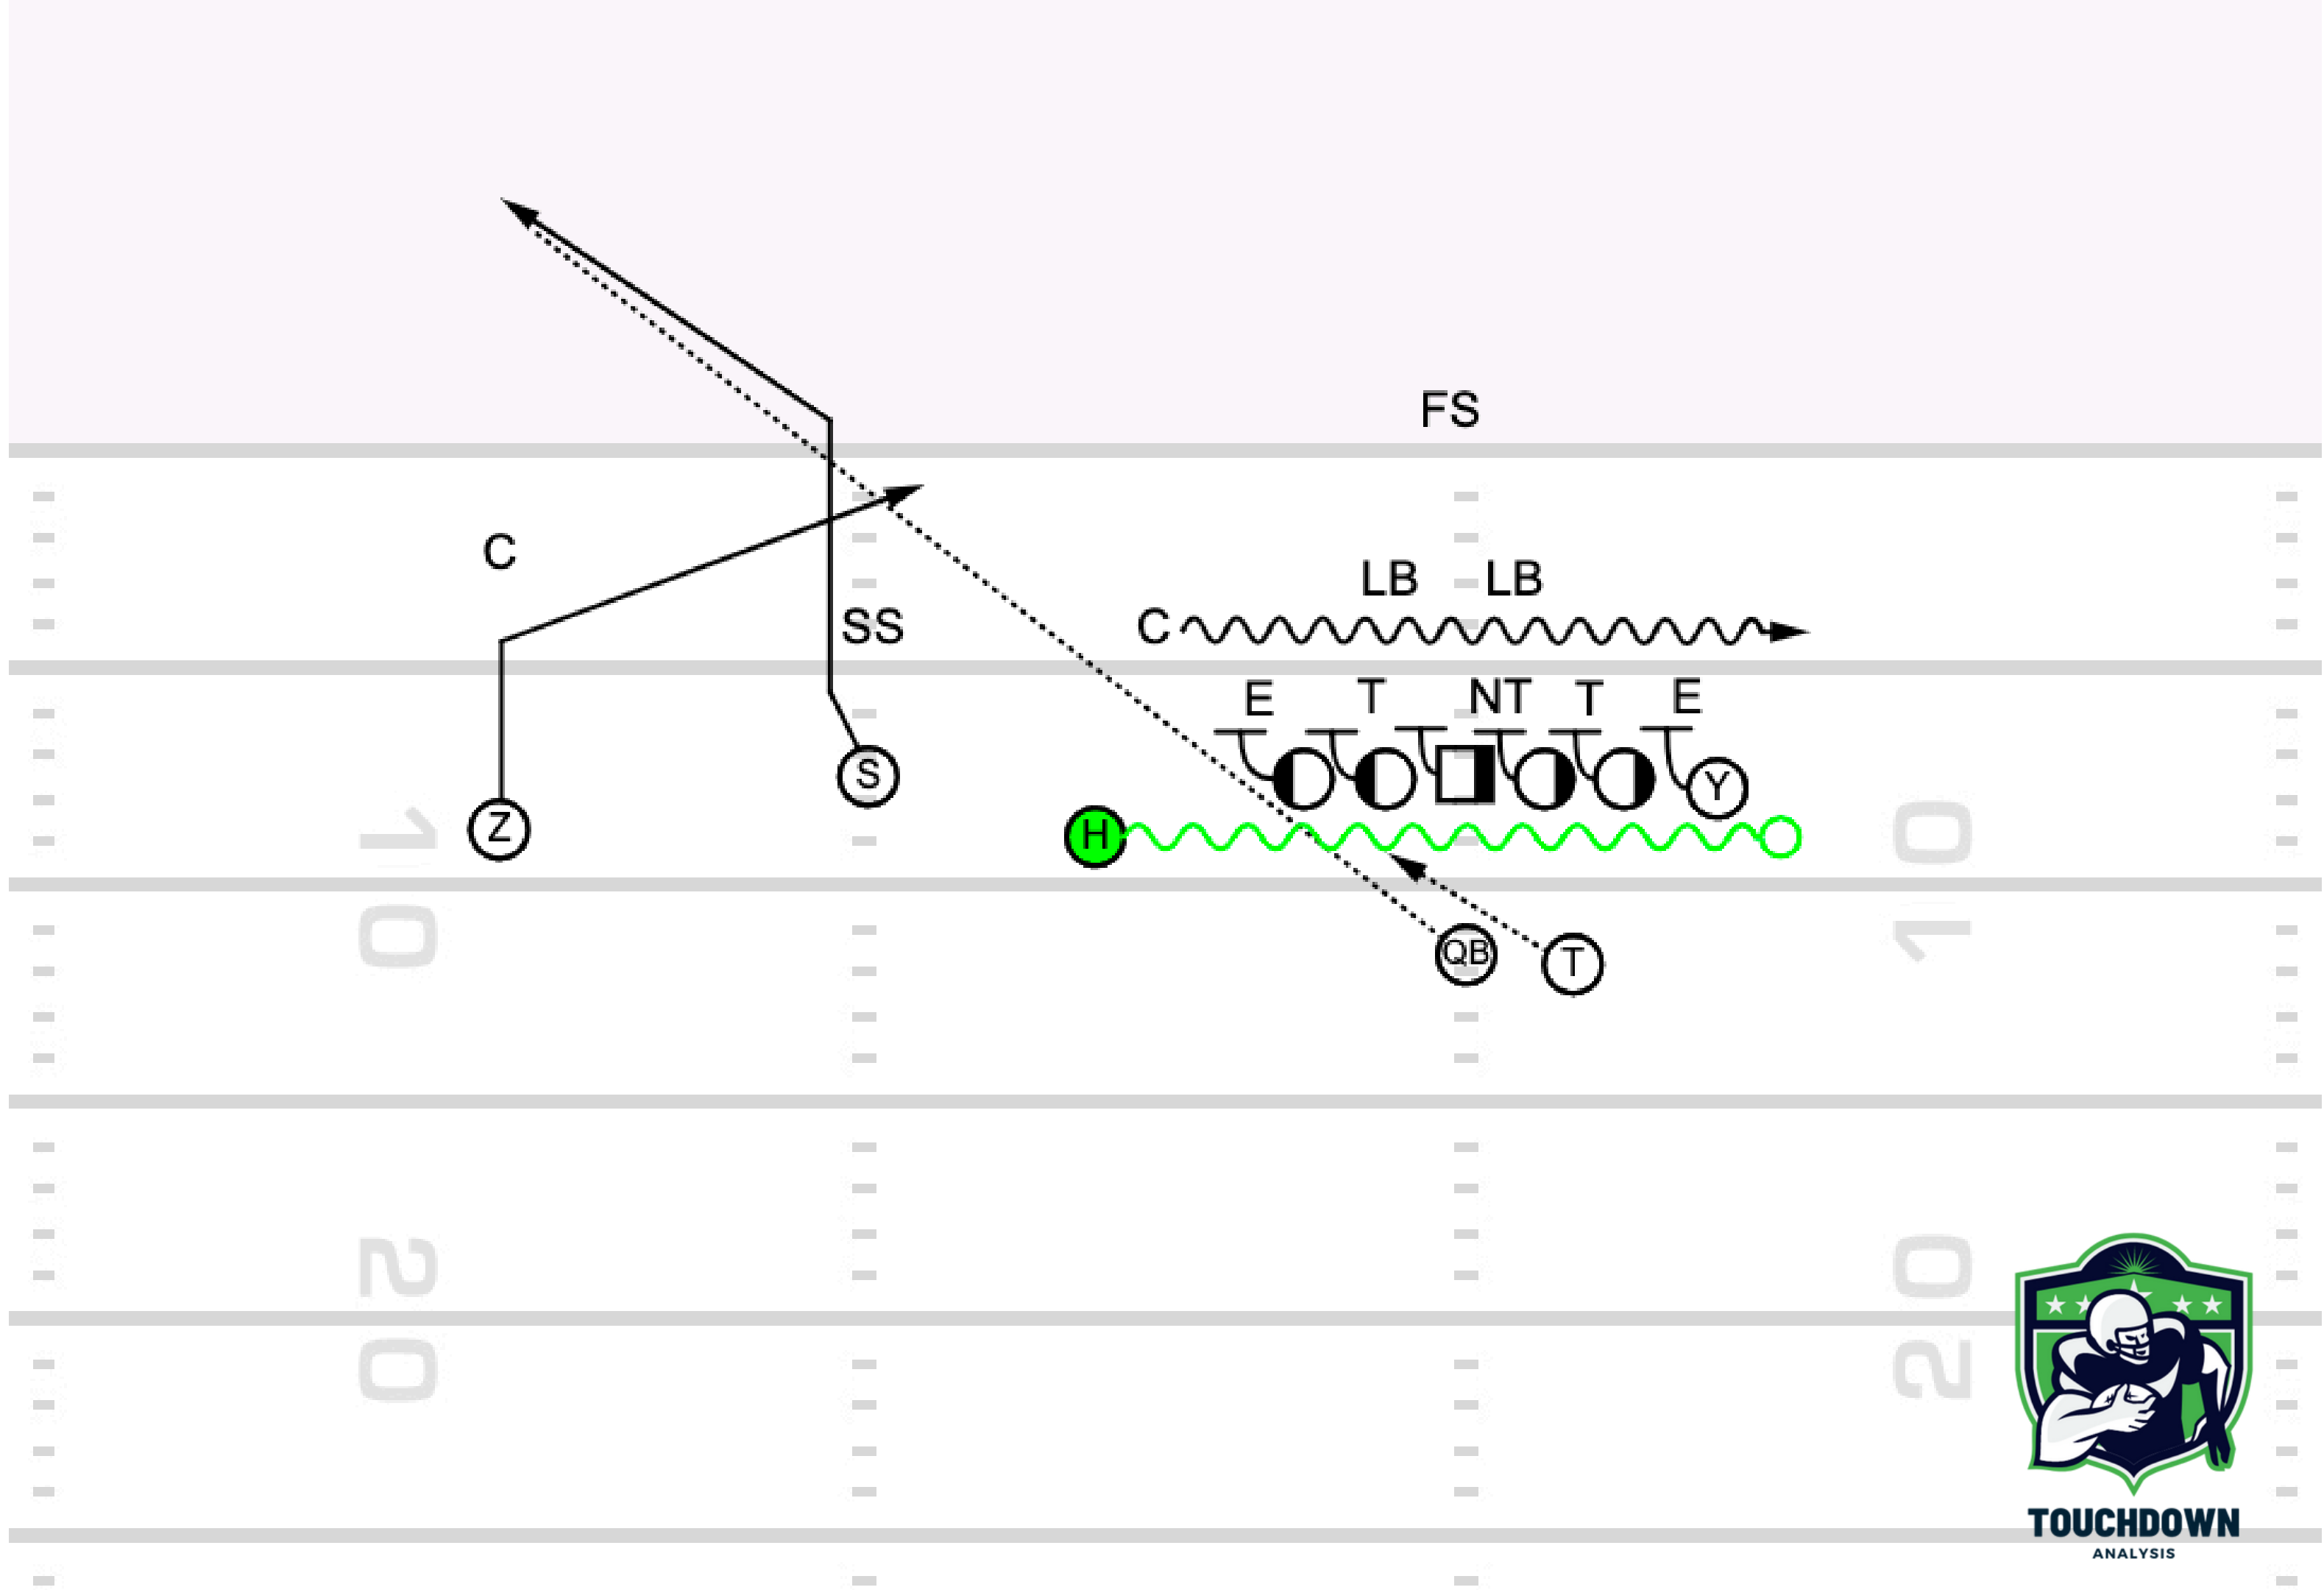

TOUCHDOWN
ANALYSIS

TOUCHDOWN
ANALYSIS

**Play 6: Trips Left H Motion IZ Z
Slant S Corner RPO**

TOUCHDOWN
ANALYSIS

Play 7: Split Back IZ F Shovel RPO

TOUCHDOWN
ANALYSIS

Play 8: IZ Read Sprint Out Z Post H Arrow