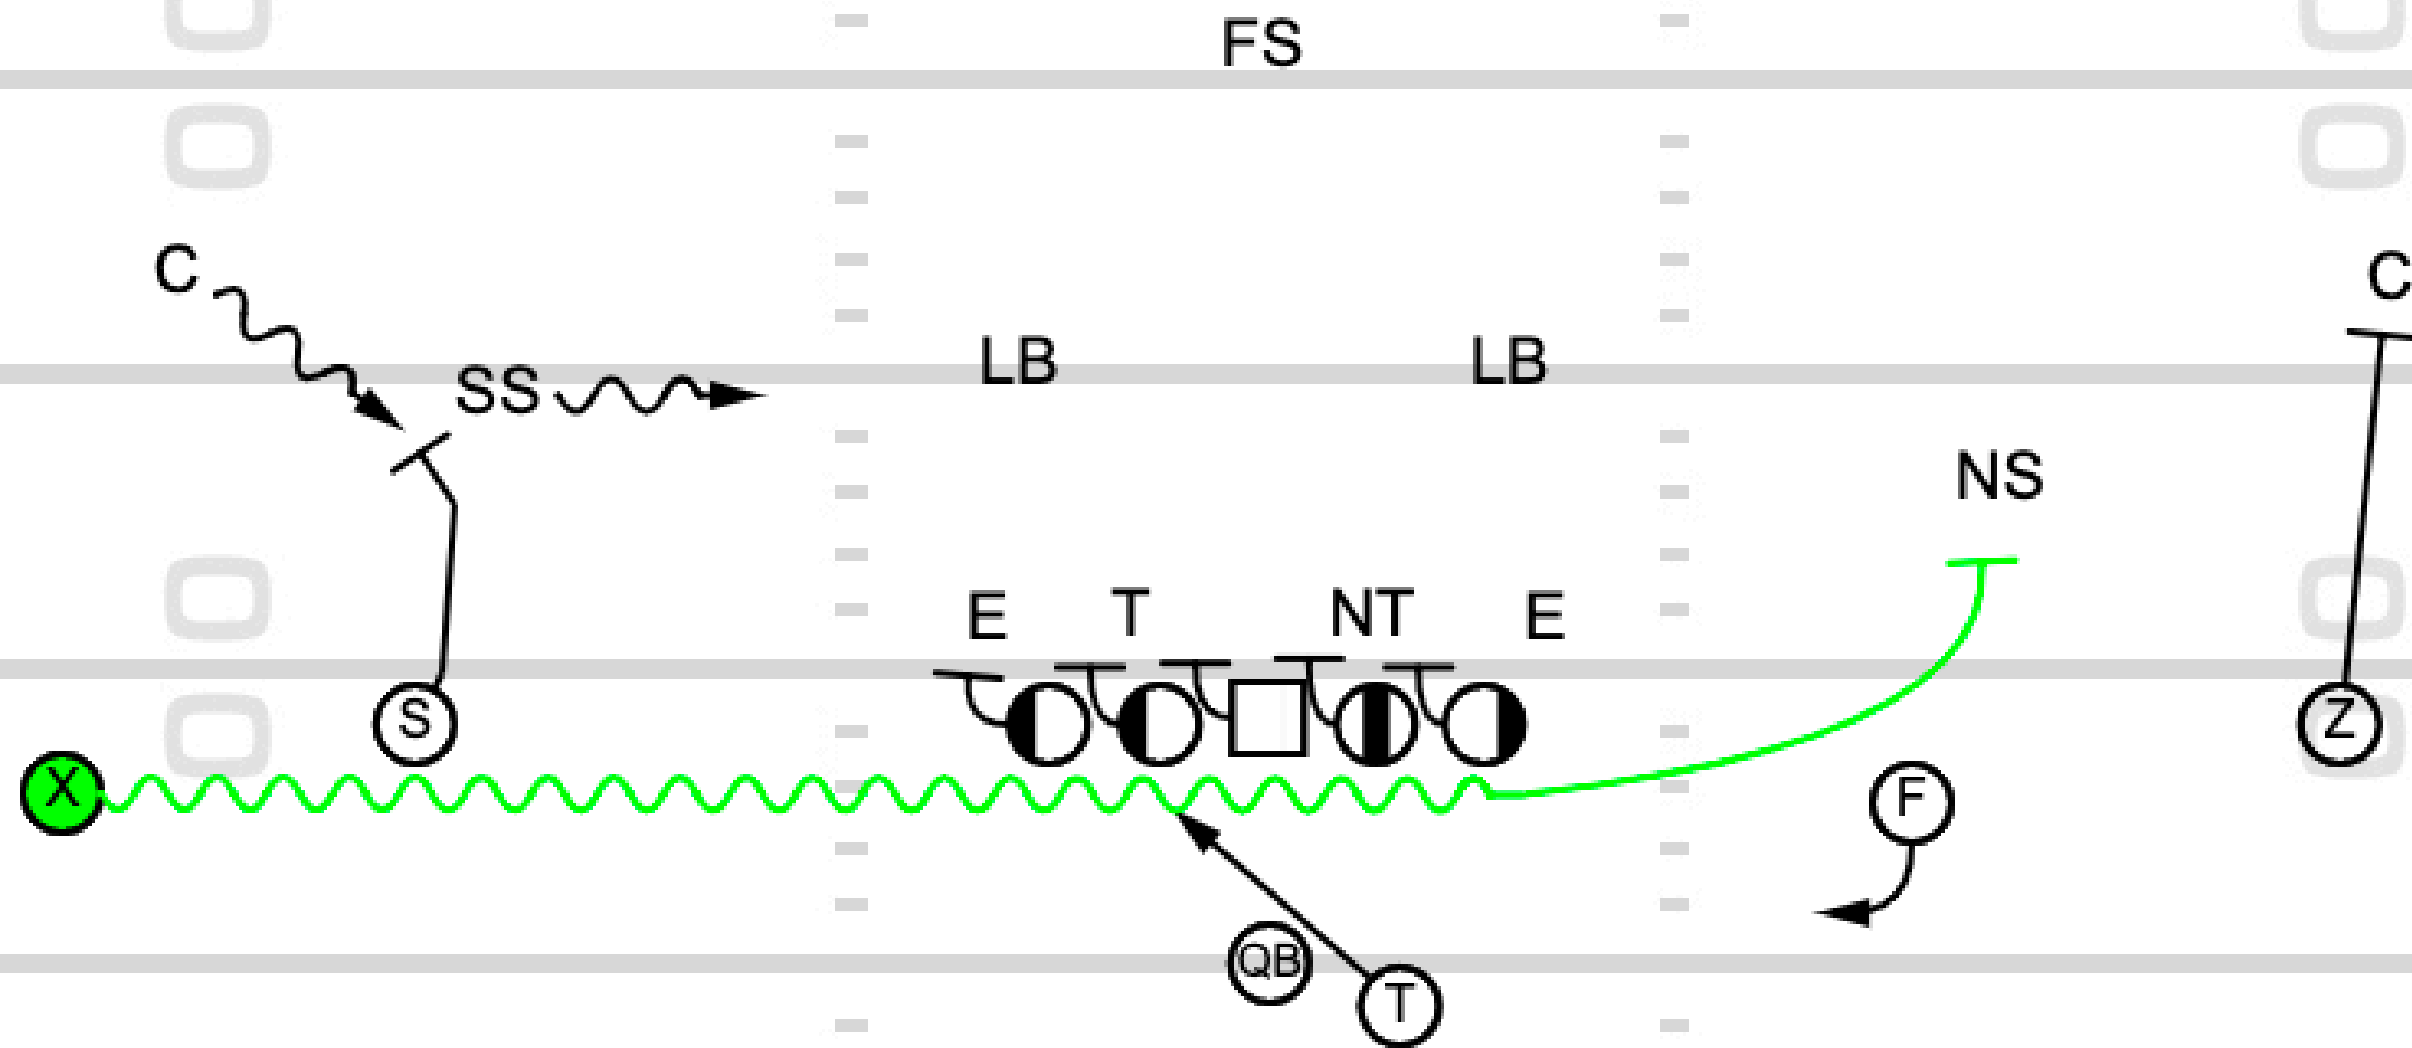

The Alabama Crimson Tide

Playbook

TOUCHDOWN
ANALYSIS

Part 1: The Run Game

Play 1: Trips Bunch Left Inside Zone Wk H Bubble RPO

TOUCHDOWN
ANALYSIS

TOUCHDOWN
ANALYSIS

Play 2: S Jet Return Inside Zone

TOUCHDOWN

ANALYSIS

Play 3: Z Jet Split Zone

TOUCHDOWN
ANALYSIS

TOUCHDOWN
ANALYSIS

Play 4: Y Arc Outside Zone F Now
Screen RPO

TOUCHDOWN
ANALYSIS

TOUCHDOWN
ANALYSIS

Play 5: H Hac Motion Outside Zone

TOUCHDOWN
ANALYSIS

TOUCHDOWN
ANALYSIS

Play 6: Outside Zone X Escort F
Now Screen RPO

TOUCHDOWN
ANALYSIS

TOUCHDOWN
ANALYSIS

Play 7: Jet Motion GY Counter

TOUCHDOWN
ANALYSIS