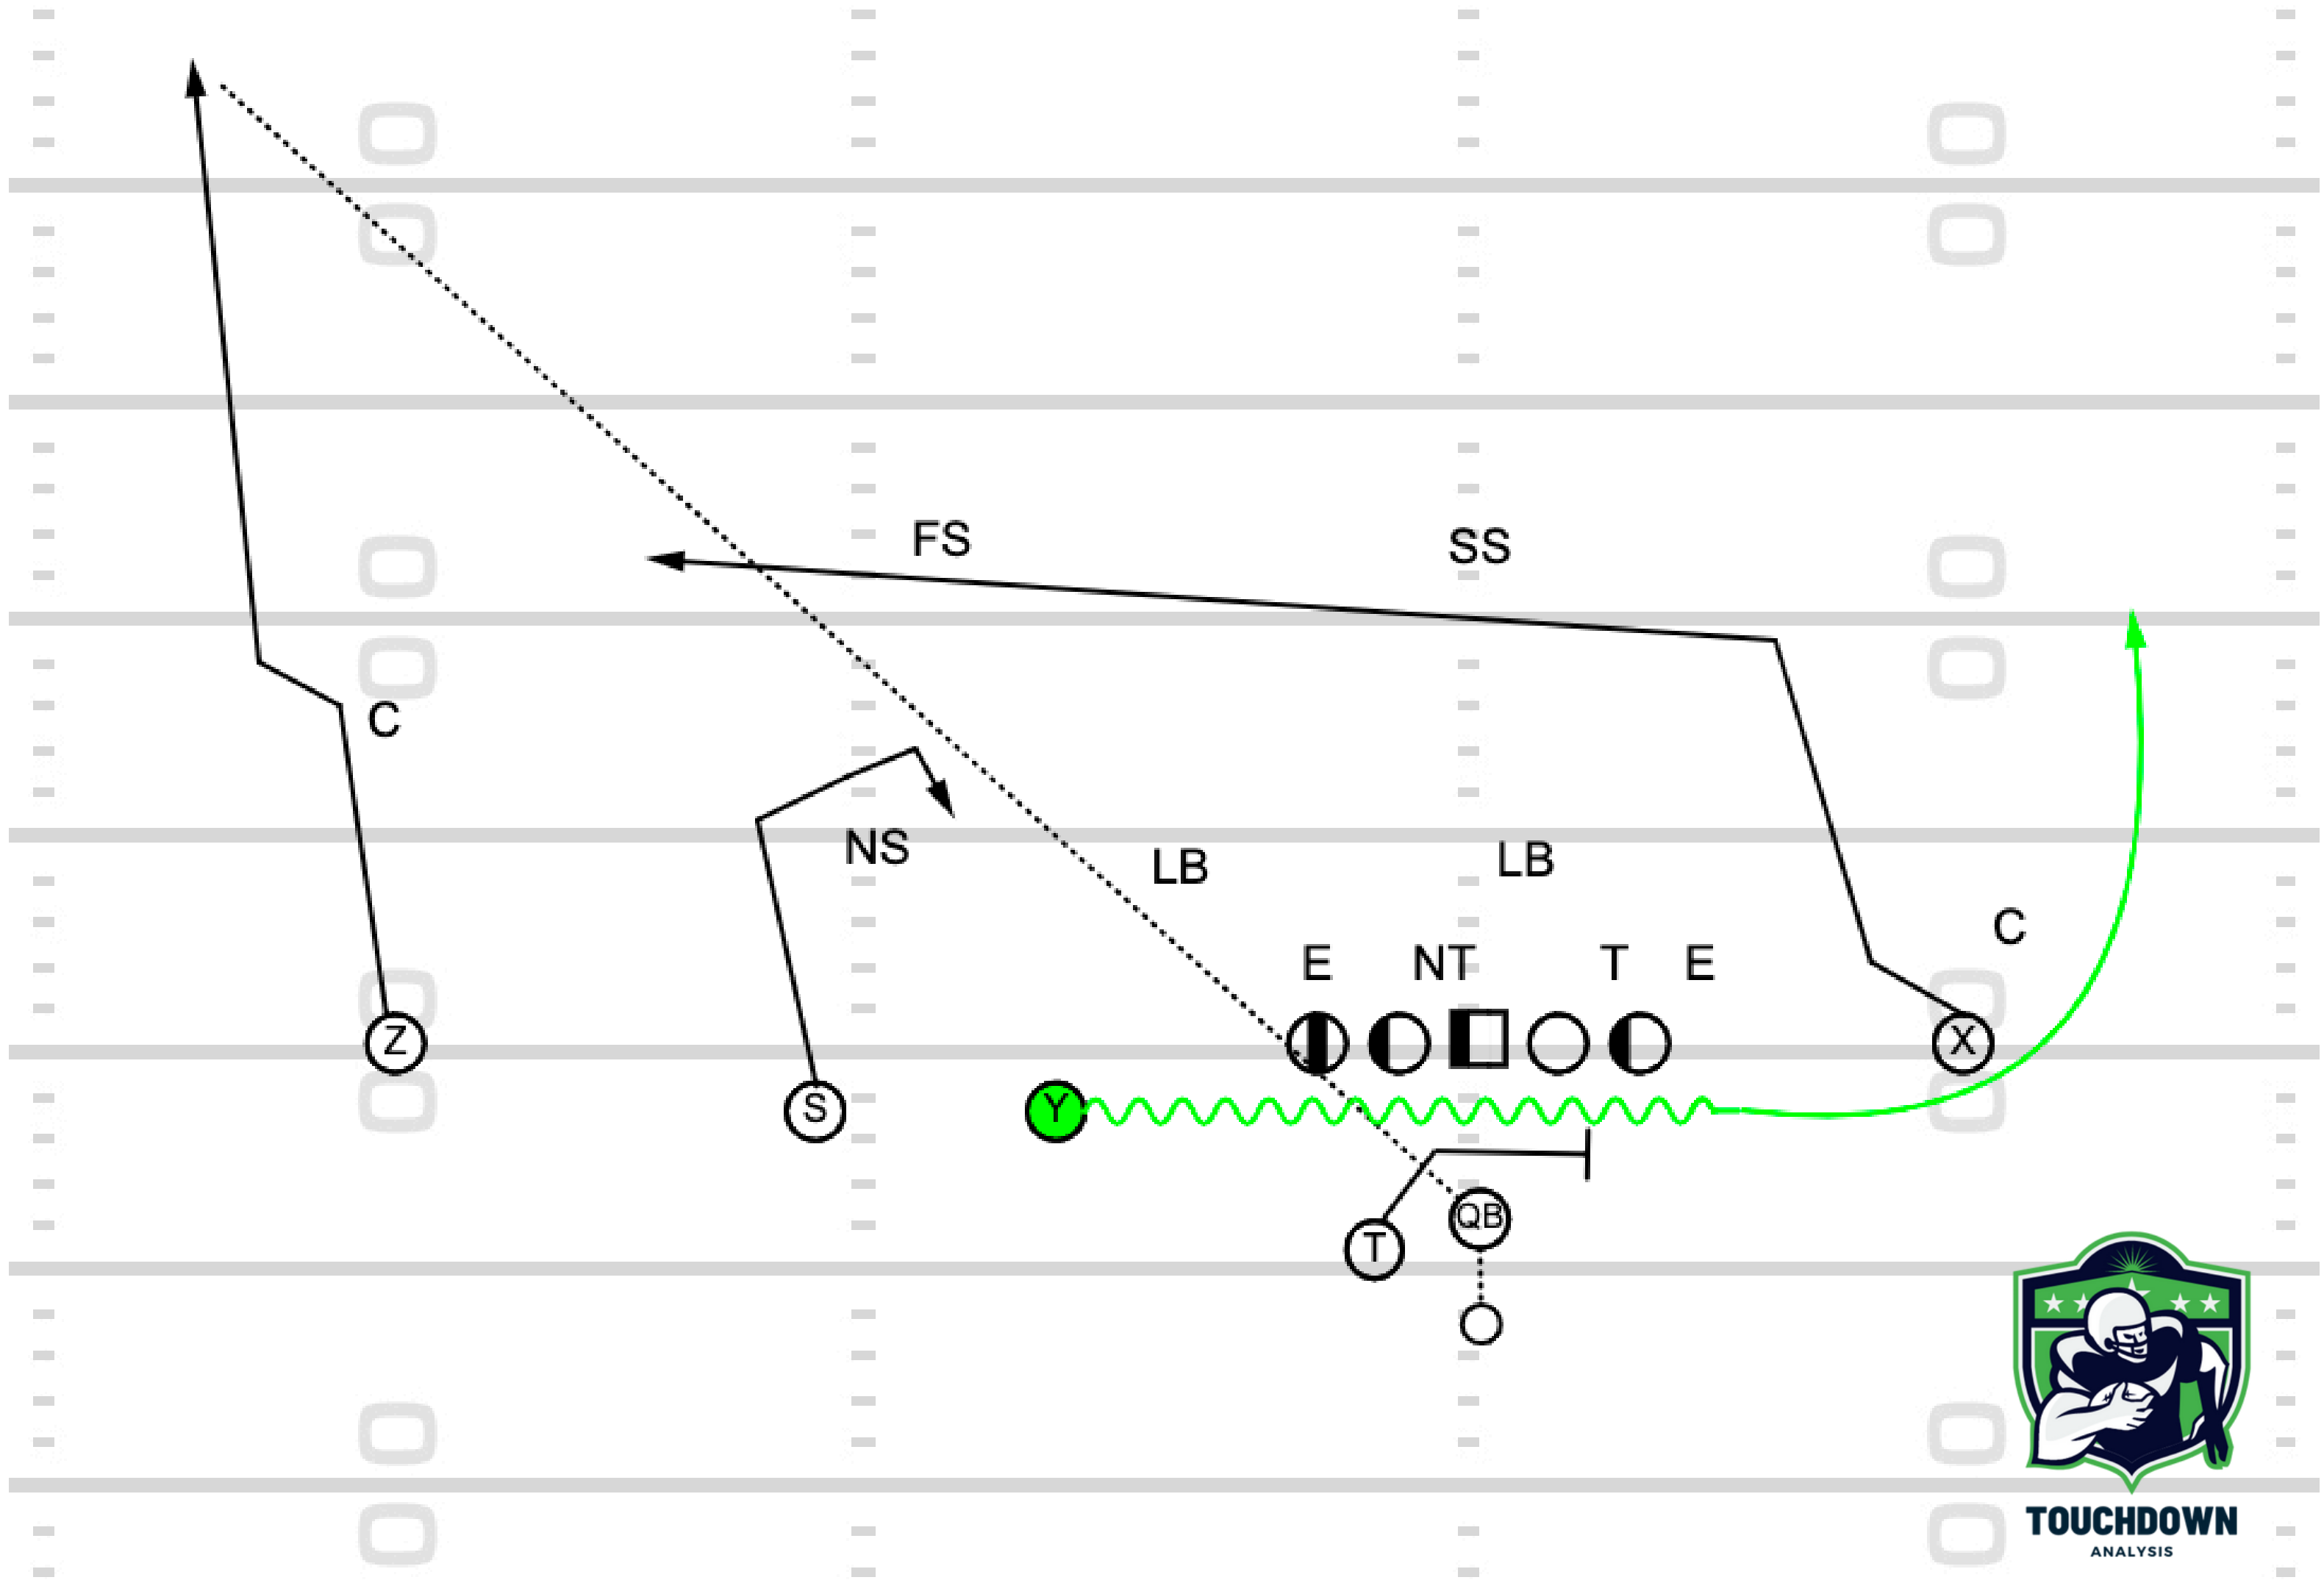

TOUCHDOWN
ANALYSIS