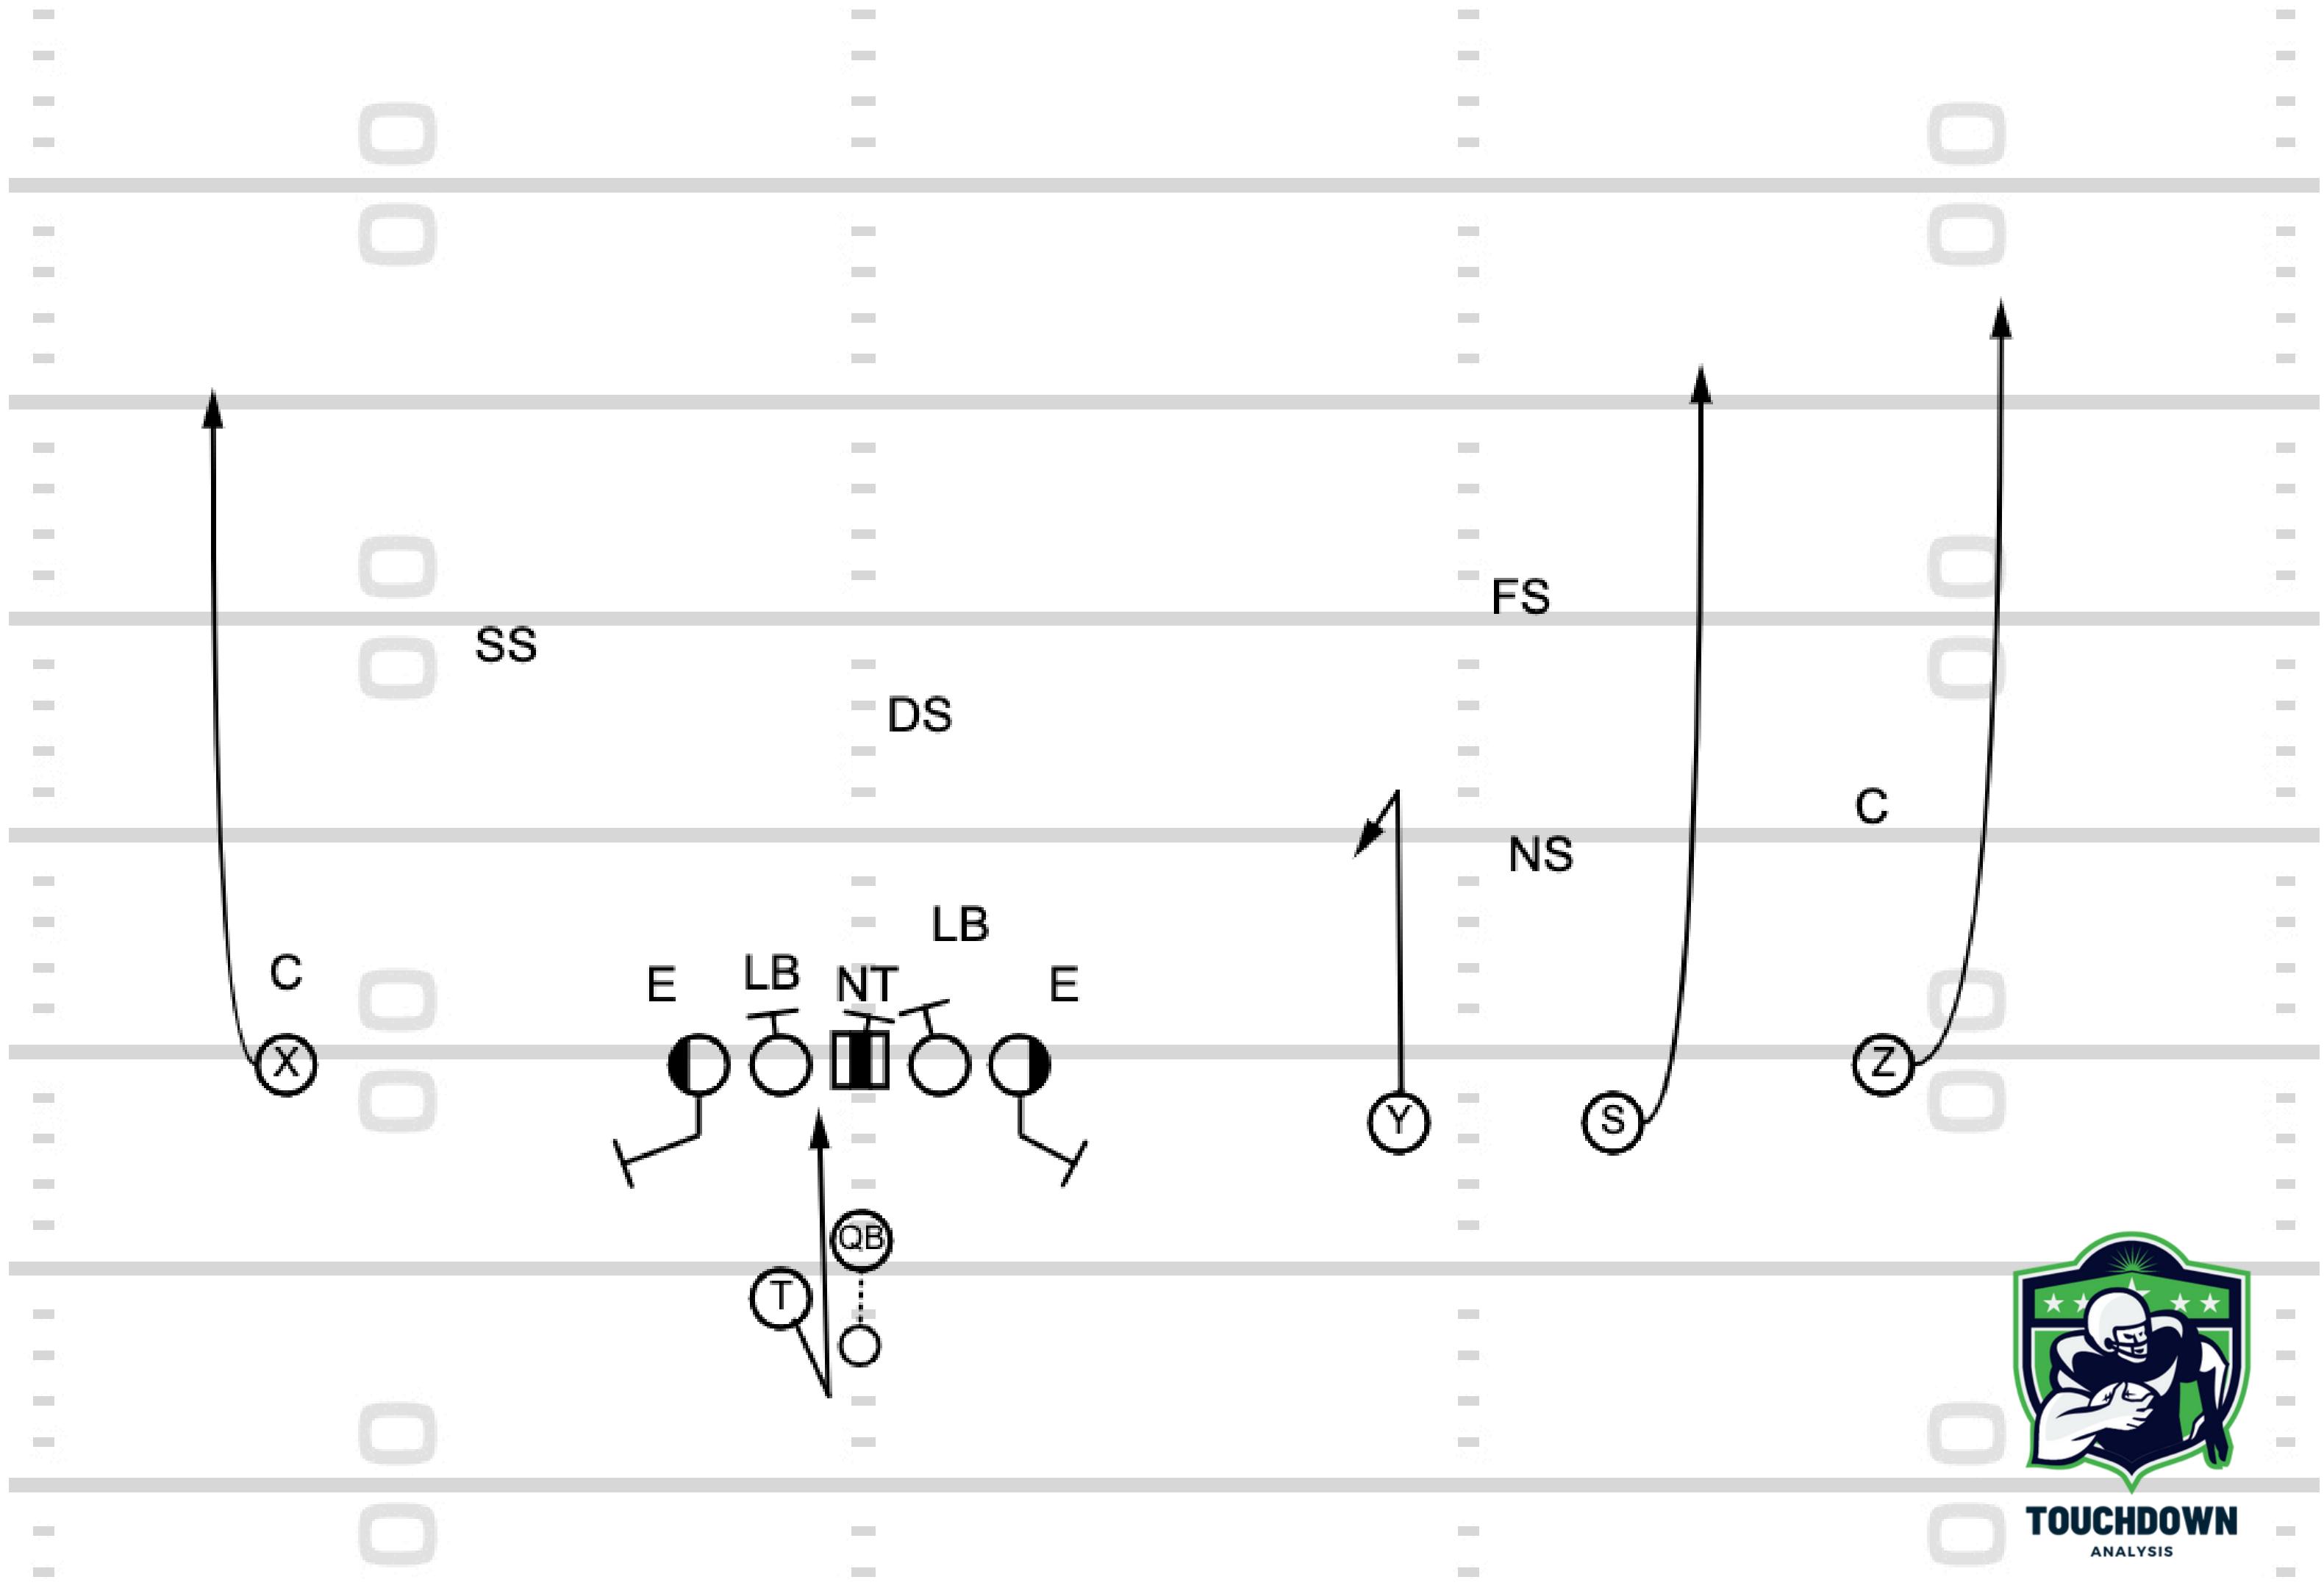

TOUCHDOWN
ANALYSIS