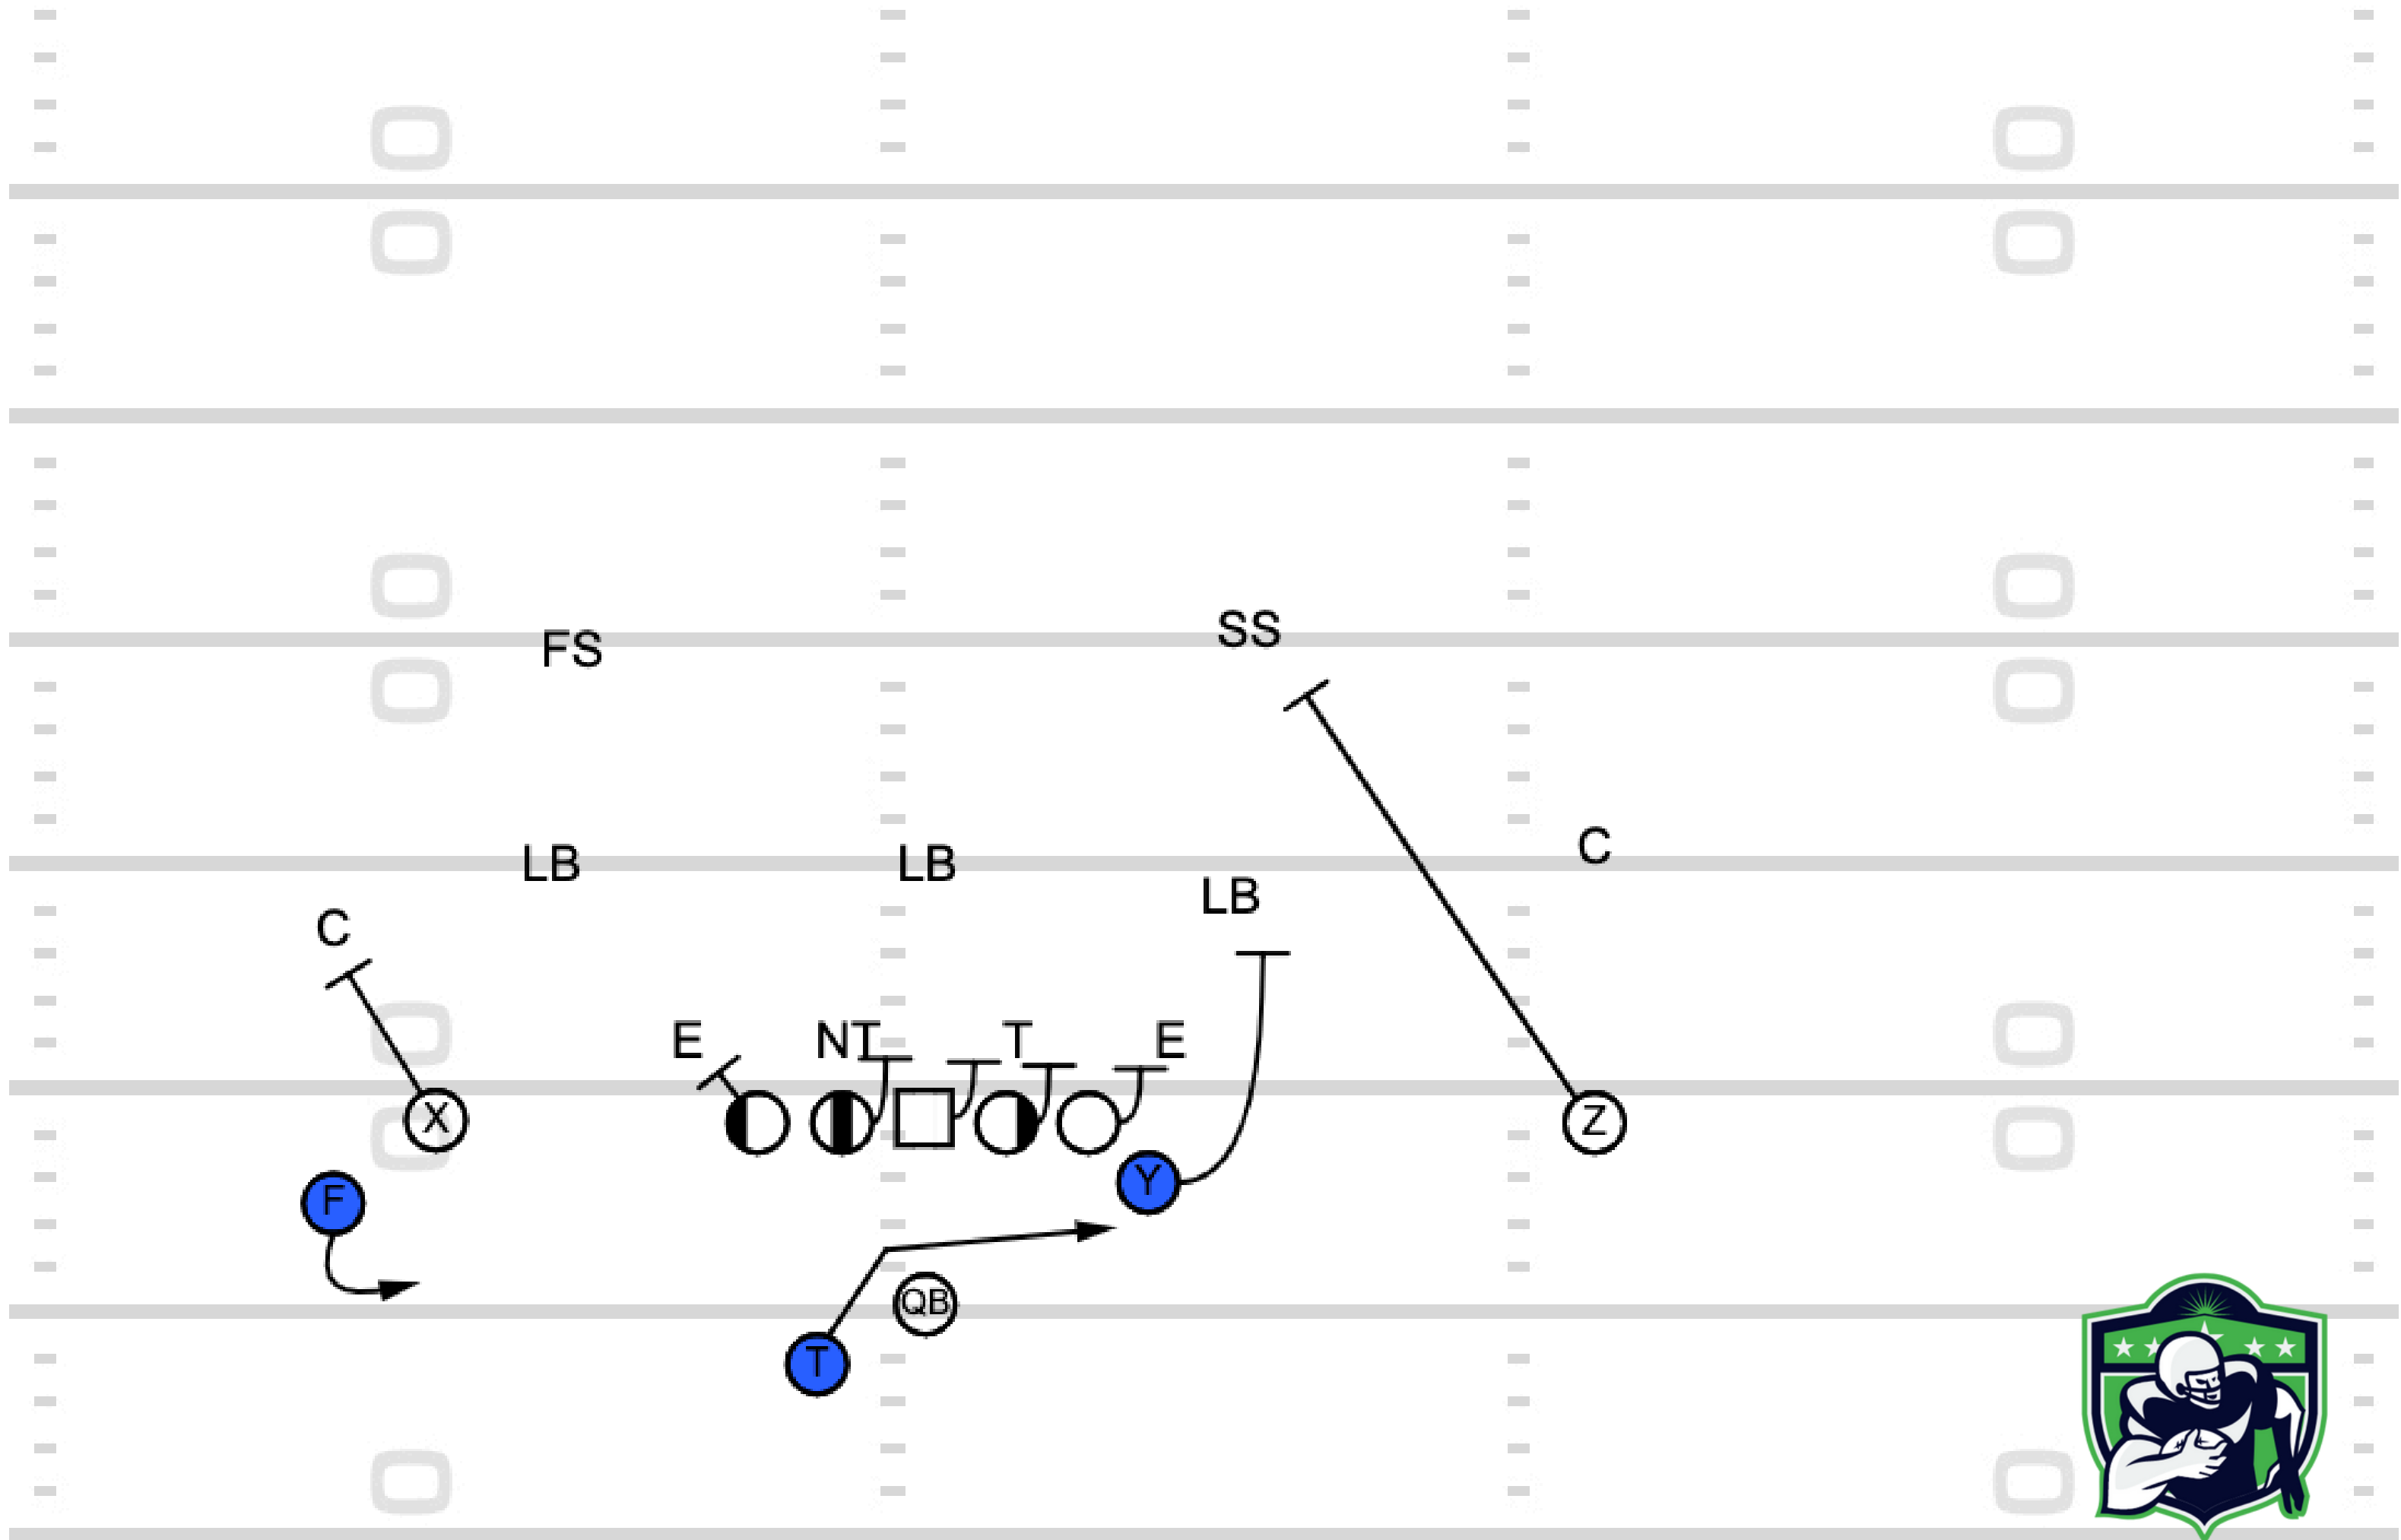

The Alabama Crimson Tide

Playbook

TOUCHDOWN
ANALYSIS

Part 1: The Run Game

Play 1: Trips Bunch Left Inside Zone Wk H Bubble RPO

TOUCHDOWN
ANALYSIS

TOUCHDOWN
ANALYSIS

Play 2: S Jet Return Inside Zone

TOUCHDOWN

ANALYSIS

Play 3: Z Jet Split Zone

TOUCHDOWN
ANALYSIS

TOUCHDOWN
ANALYSIS

Play 4: Y Arc Outside Zone F Now
Screen RPO

TOUCHDOWN
ANALYSIS

TOUCHDOWN
ANALYSIS