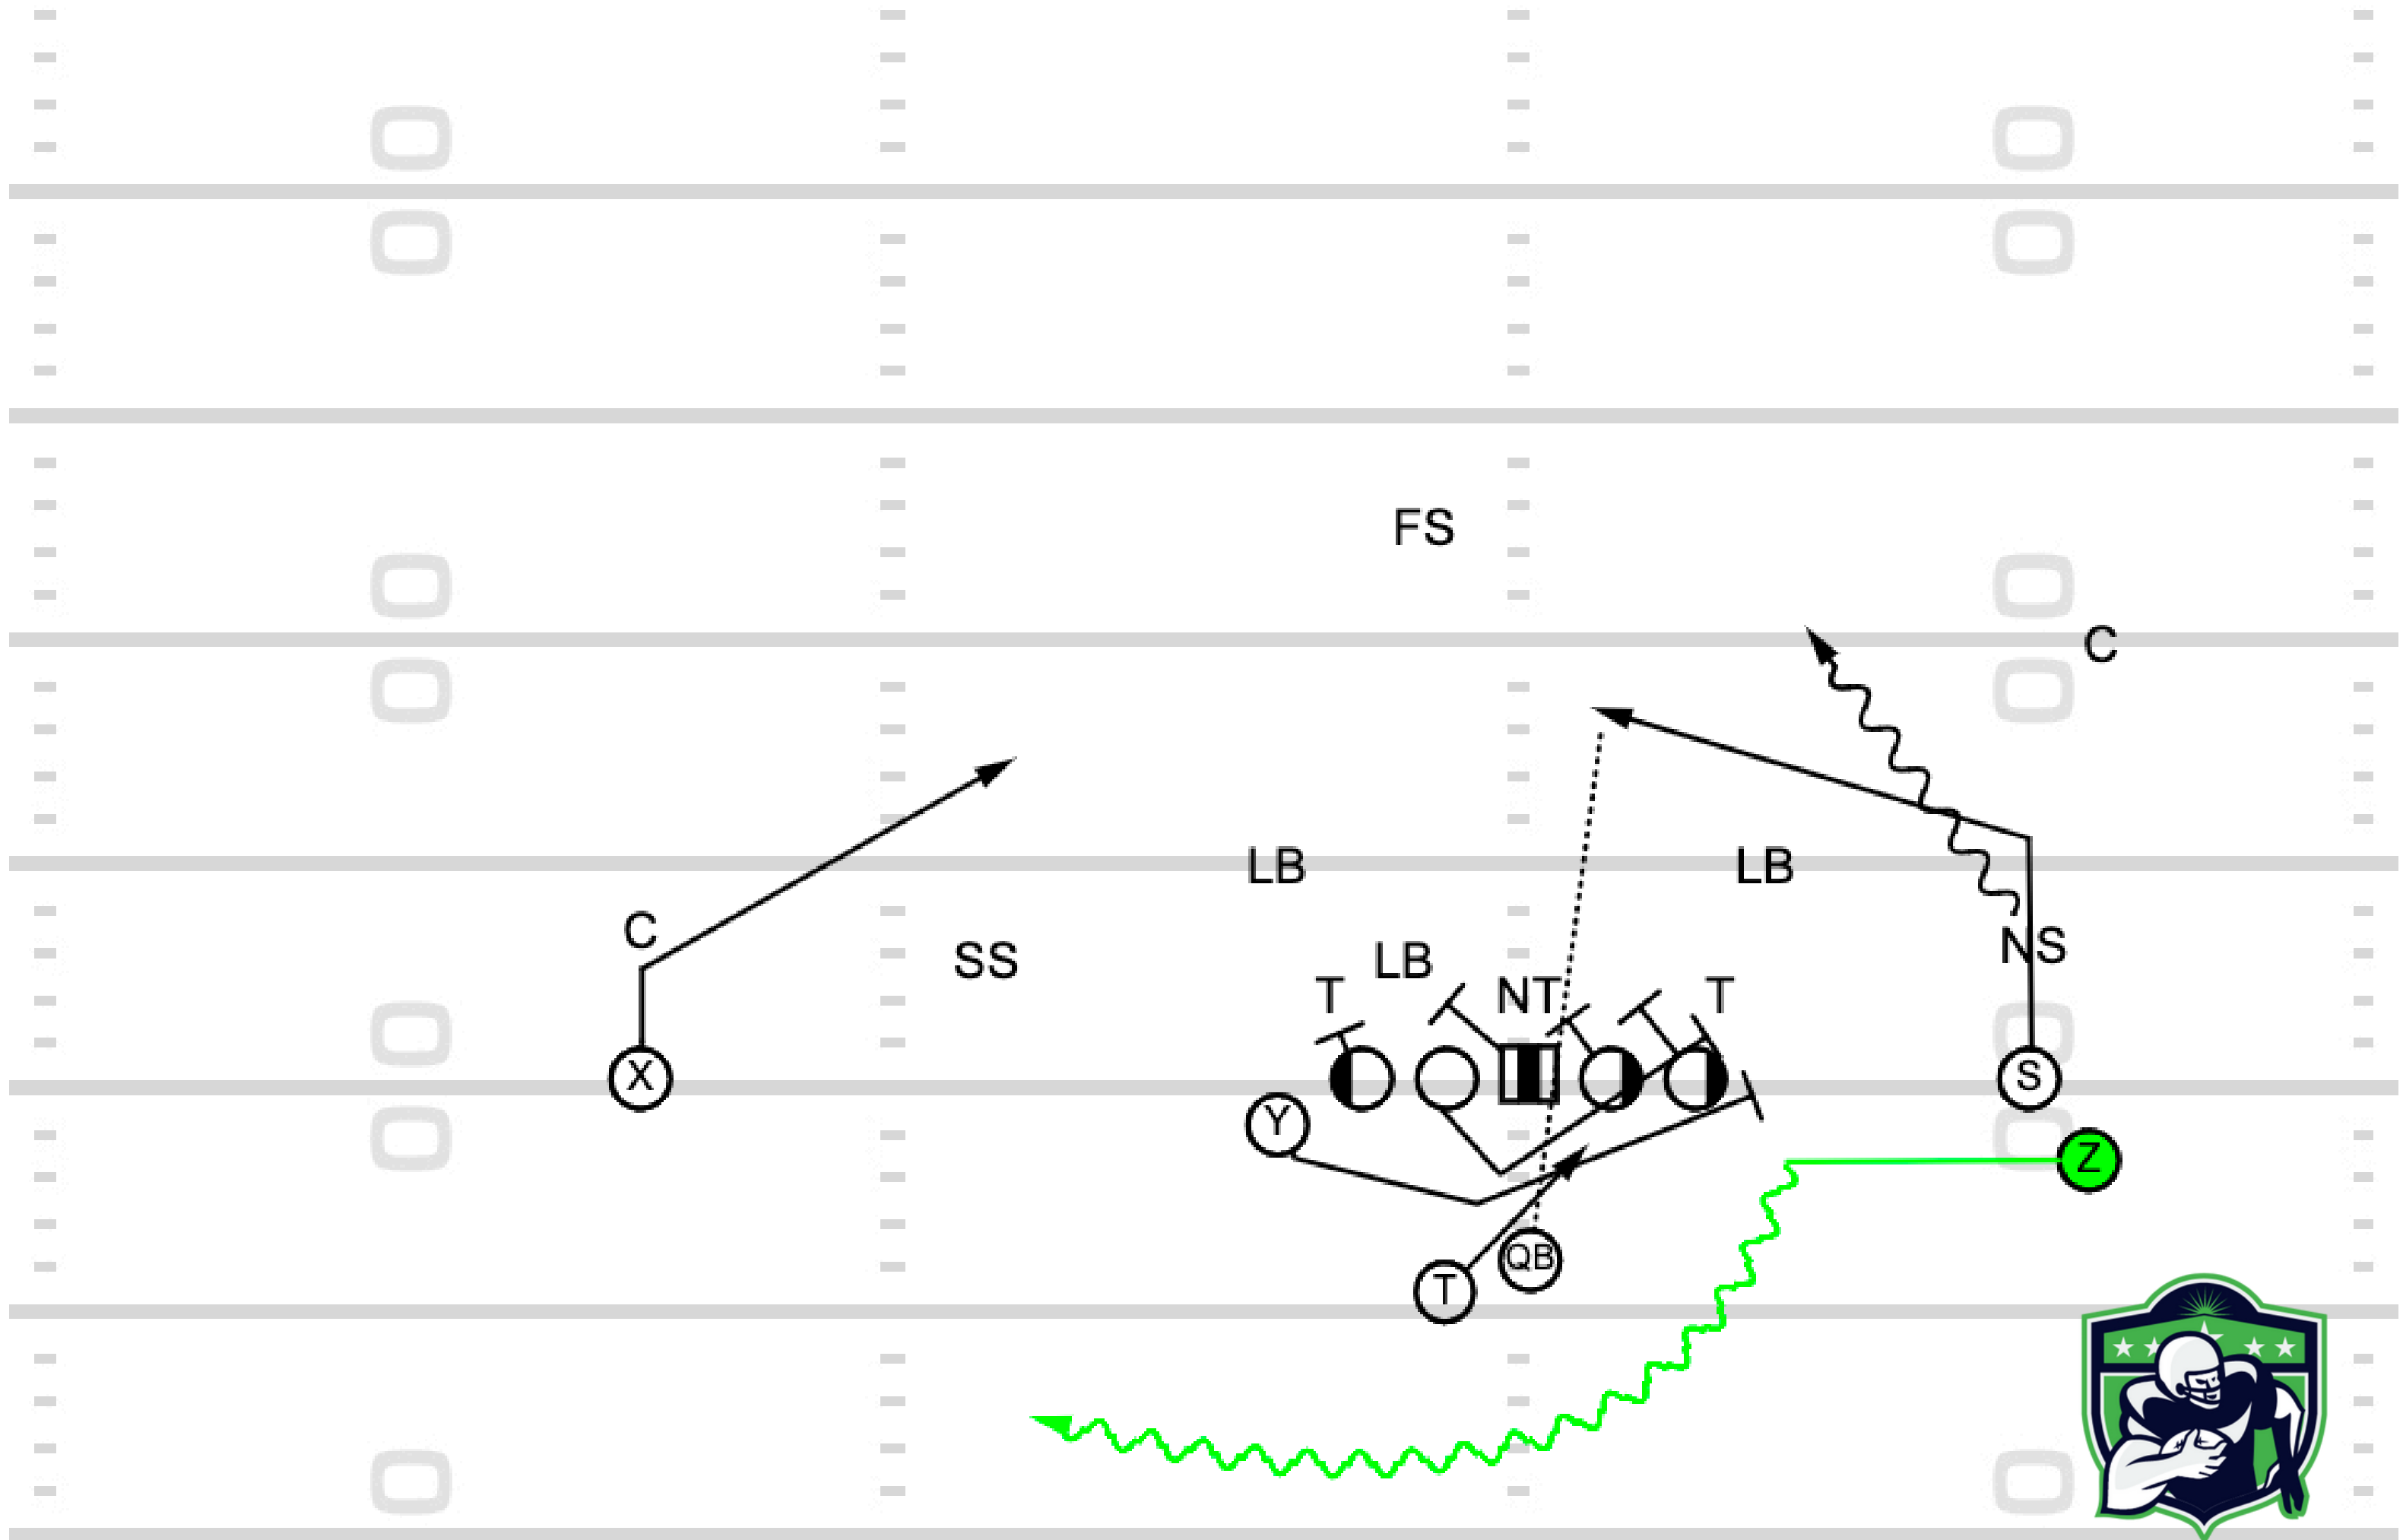

TOUCHDOWN
ANALYSIS

TOUCHDOWN
ANALYSIS

**Play 6: Trips Left H Motion IZ Z
Slant S Corner RPO**

TOUCHDOWN
ANALYSIS

Play 7: Split Back IZ F Shovel RPO

TOUCHDOWN
ANALYSIS

Play 8: IZ Read Sprint Out Z Post H Arrow

TOUCHDOWN
ANALYSIS

Play 9: Trips Right Outside Zone
Wk Y Escort S Now Screen RPO

TOUCHDOWN
ANALYSIS

TOUCHDOWN
ANALYSIS

**Play 10: 2x2 Stack Z Orbit Motion
GY Counter Wk S Post RPO**

TOUCHDOWN
ANALYSIS

TOUCHDOWN
ANALYSIS