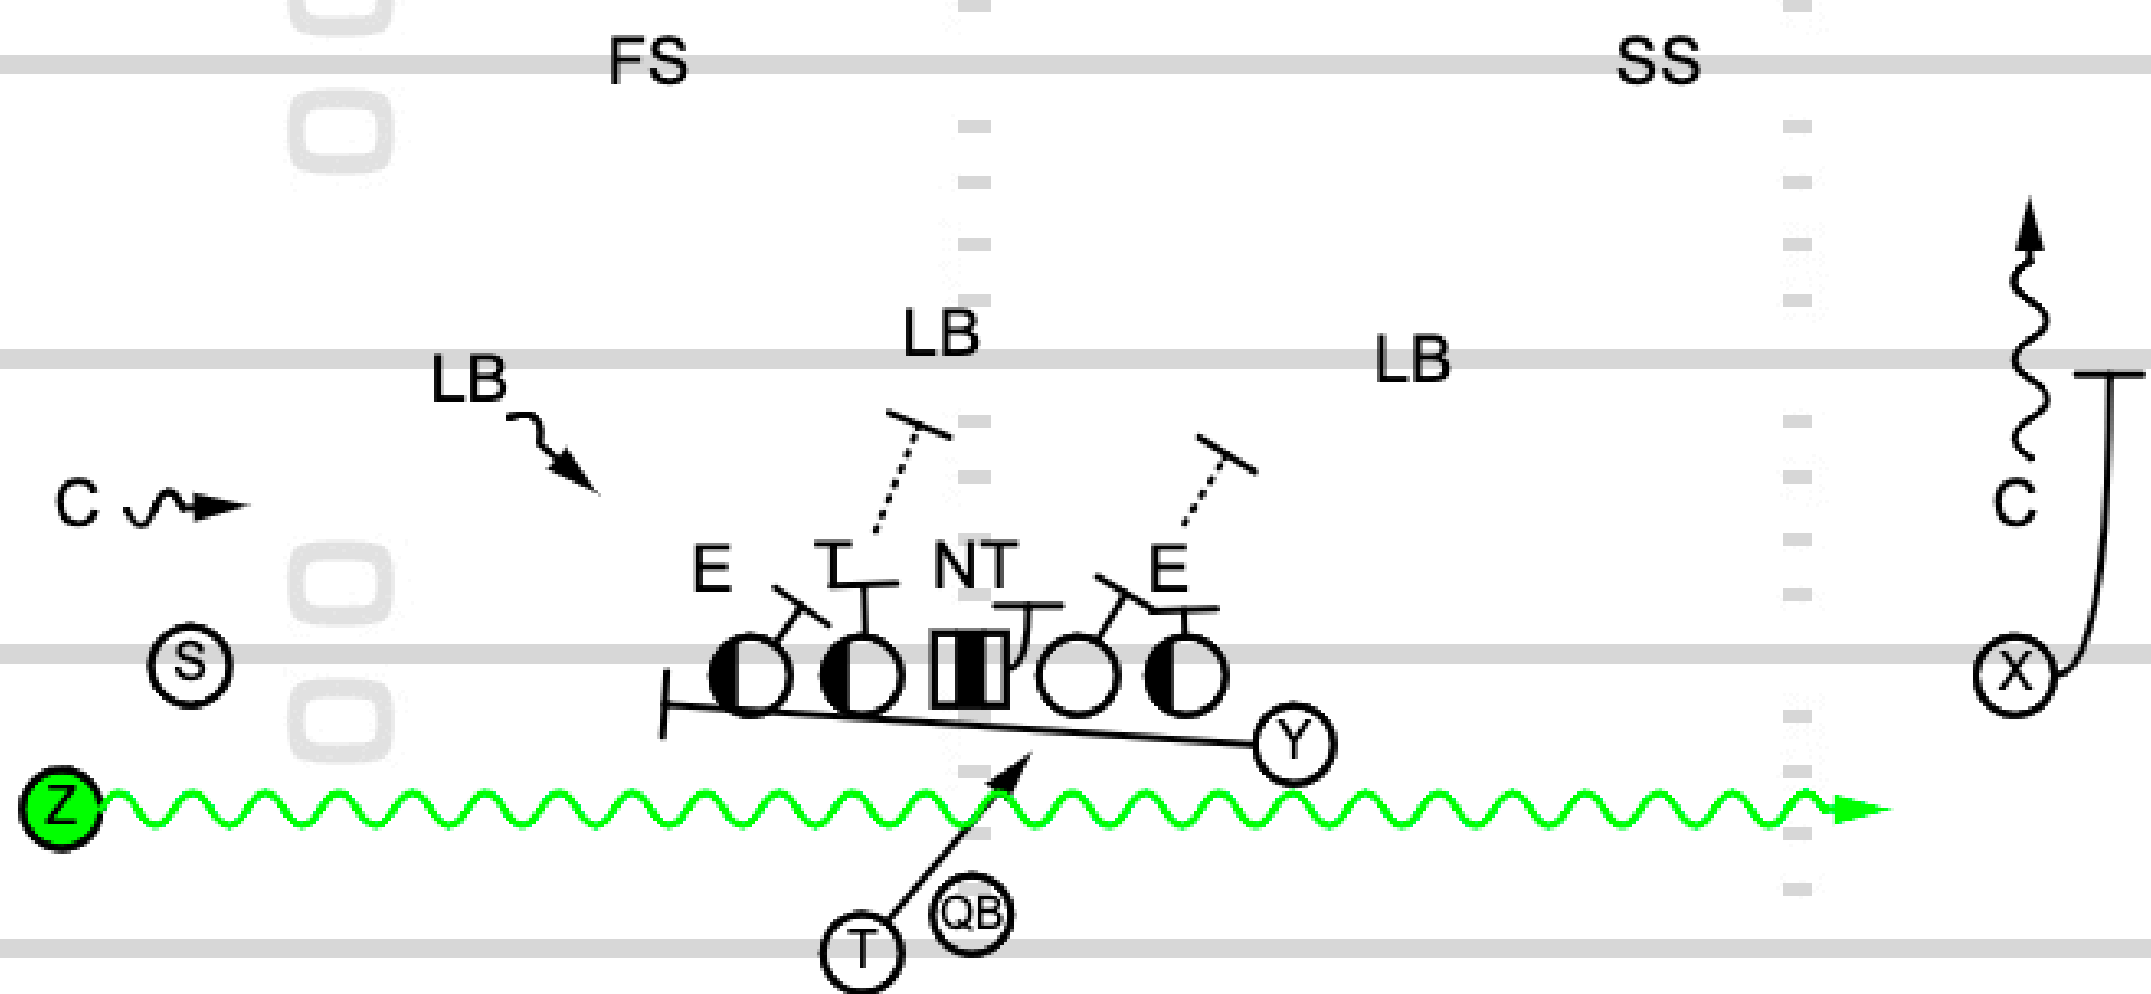

The Alabama Crimson Tide

Playbook

TOUCHDOWN
ANALYSIS

Part 1: The Run Game

Play 1: Trips Bunch Left Inside Zone Wk H Bubble RPO

TOUCHDOWN
ANALYSIS

TOUCHDOWN
ANALYSIS

Play 2: S Jet Return Inside Zone

TOUCHDOWN

ANALYSIS

Play 3: Z Jet Split Zone

TOUCHDOWN
ANALYSIS

TOUCHDOWN
ANALYSIS

Play 4: Y Arc Outside Zone F Now
Screen RPO

TOUCHDOWN
ANALYSIS

TOUCHDOWN
ANALYSIS