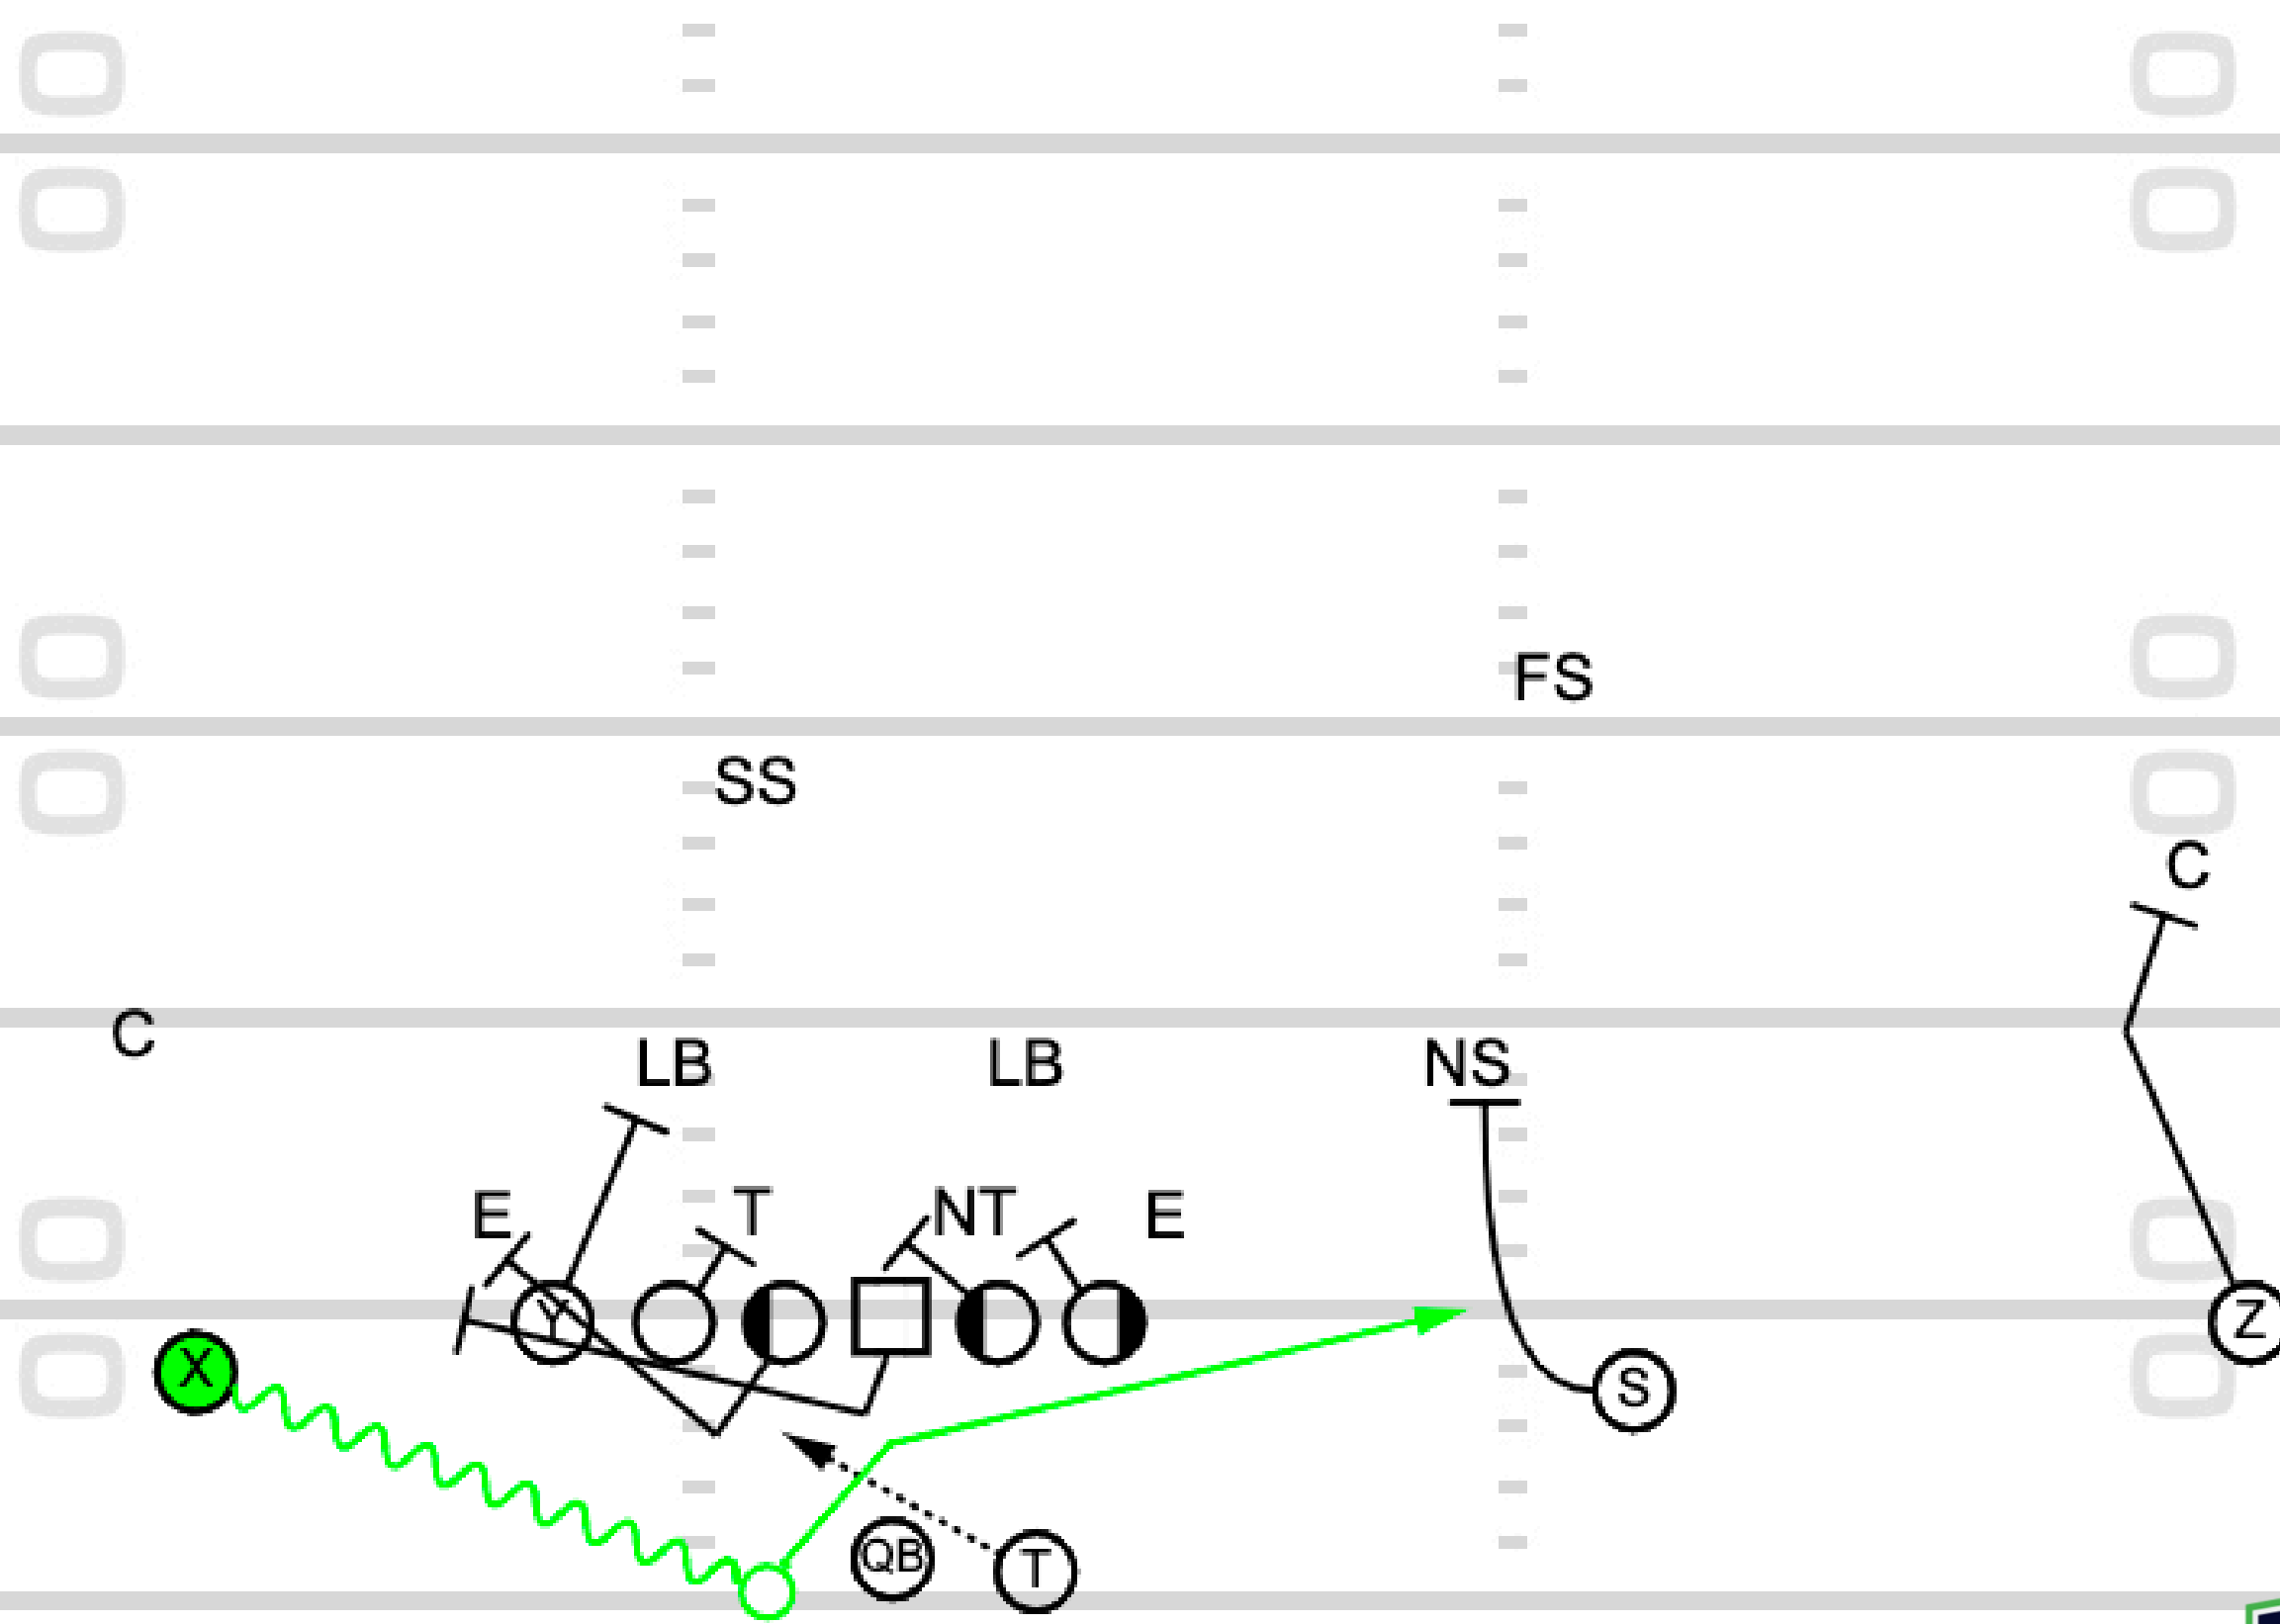

Play 11: Trips Right GC Pin & Pull H Post RPO

TOUCHDOWN
ANALYSIS

**Play 12: 2x2 Stack Y Motion GY
Counter Hitches RPO**

TOUCHDOWN
ANALYSIS

Play 13: Motion to Split Back Pin & Pull X Shovel RPO

TOUCHDOWN
ANALYSIS

TOUCHDOWN
ANALYSIS

Play 14: Trips Right IZ Slants RPO

TOUCHDOWN
ANALYSIS

C LB LB LB

10

10

20

20