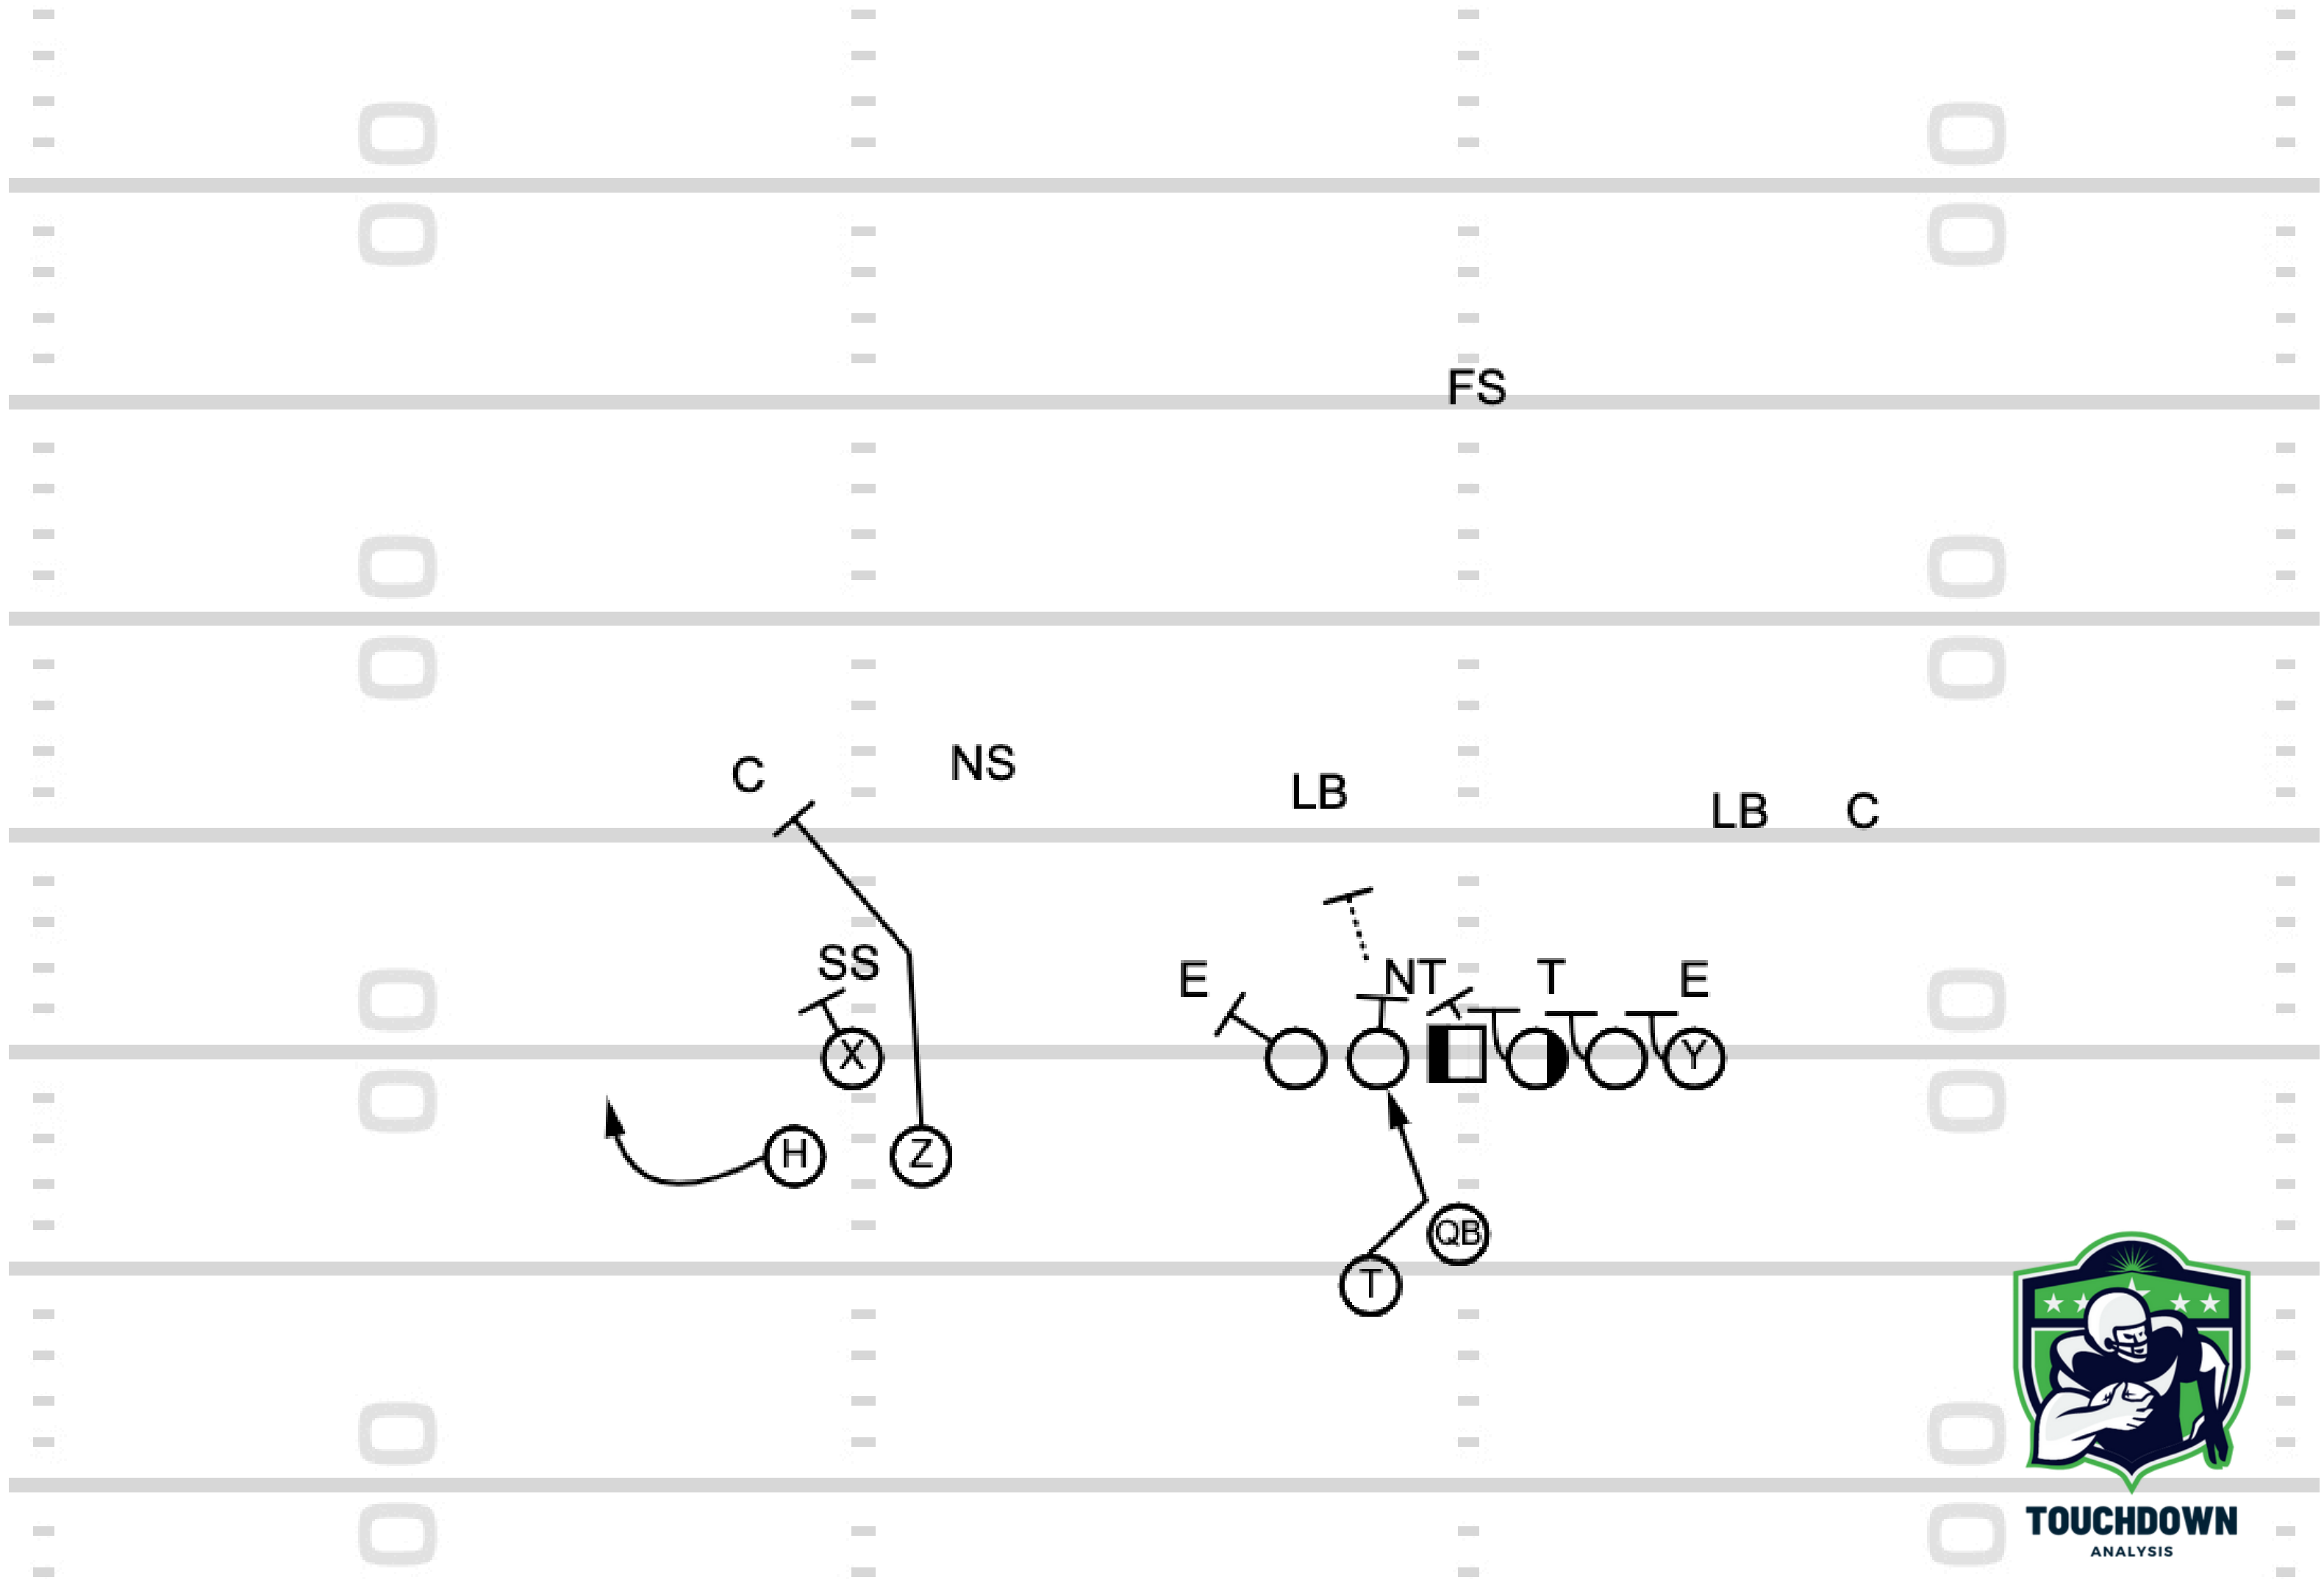

The Alabama Crimson Tide

Playbook

TOUCHDOWN
ANALYSIS

Part 1: The Run Game

Play 1: Trips Bunch Left Inside Zone Wk H Bubble RPO

TOUCHDOWN
ANALYSIS

TOUCHDOWN
ANALYSIS

Play 2: S Jet Return Inside Zone

TOUCHDOWN

ANALYSIS

Play 3: Z Jet Split Zone

TOUCHDOWN
ANALYSIS

TOUCHDOWN
ANALYSIS

Play 4: Y Arc Outside Zone F Now
Screen RPO

TOUCHDOWN
ANALYSIS

TOUCHDOWN
ANALYSIS