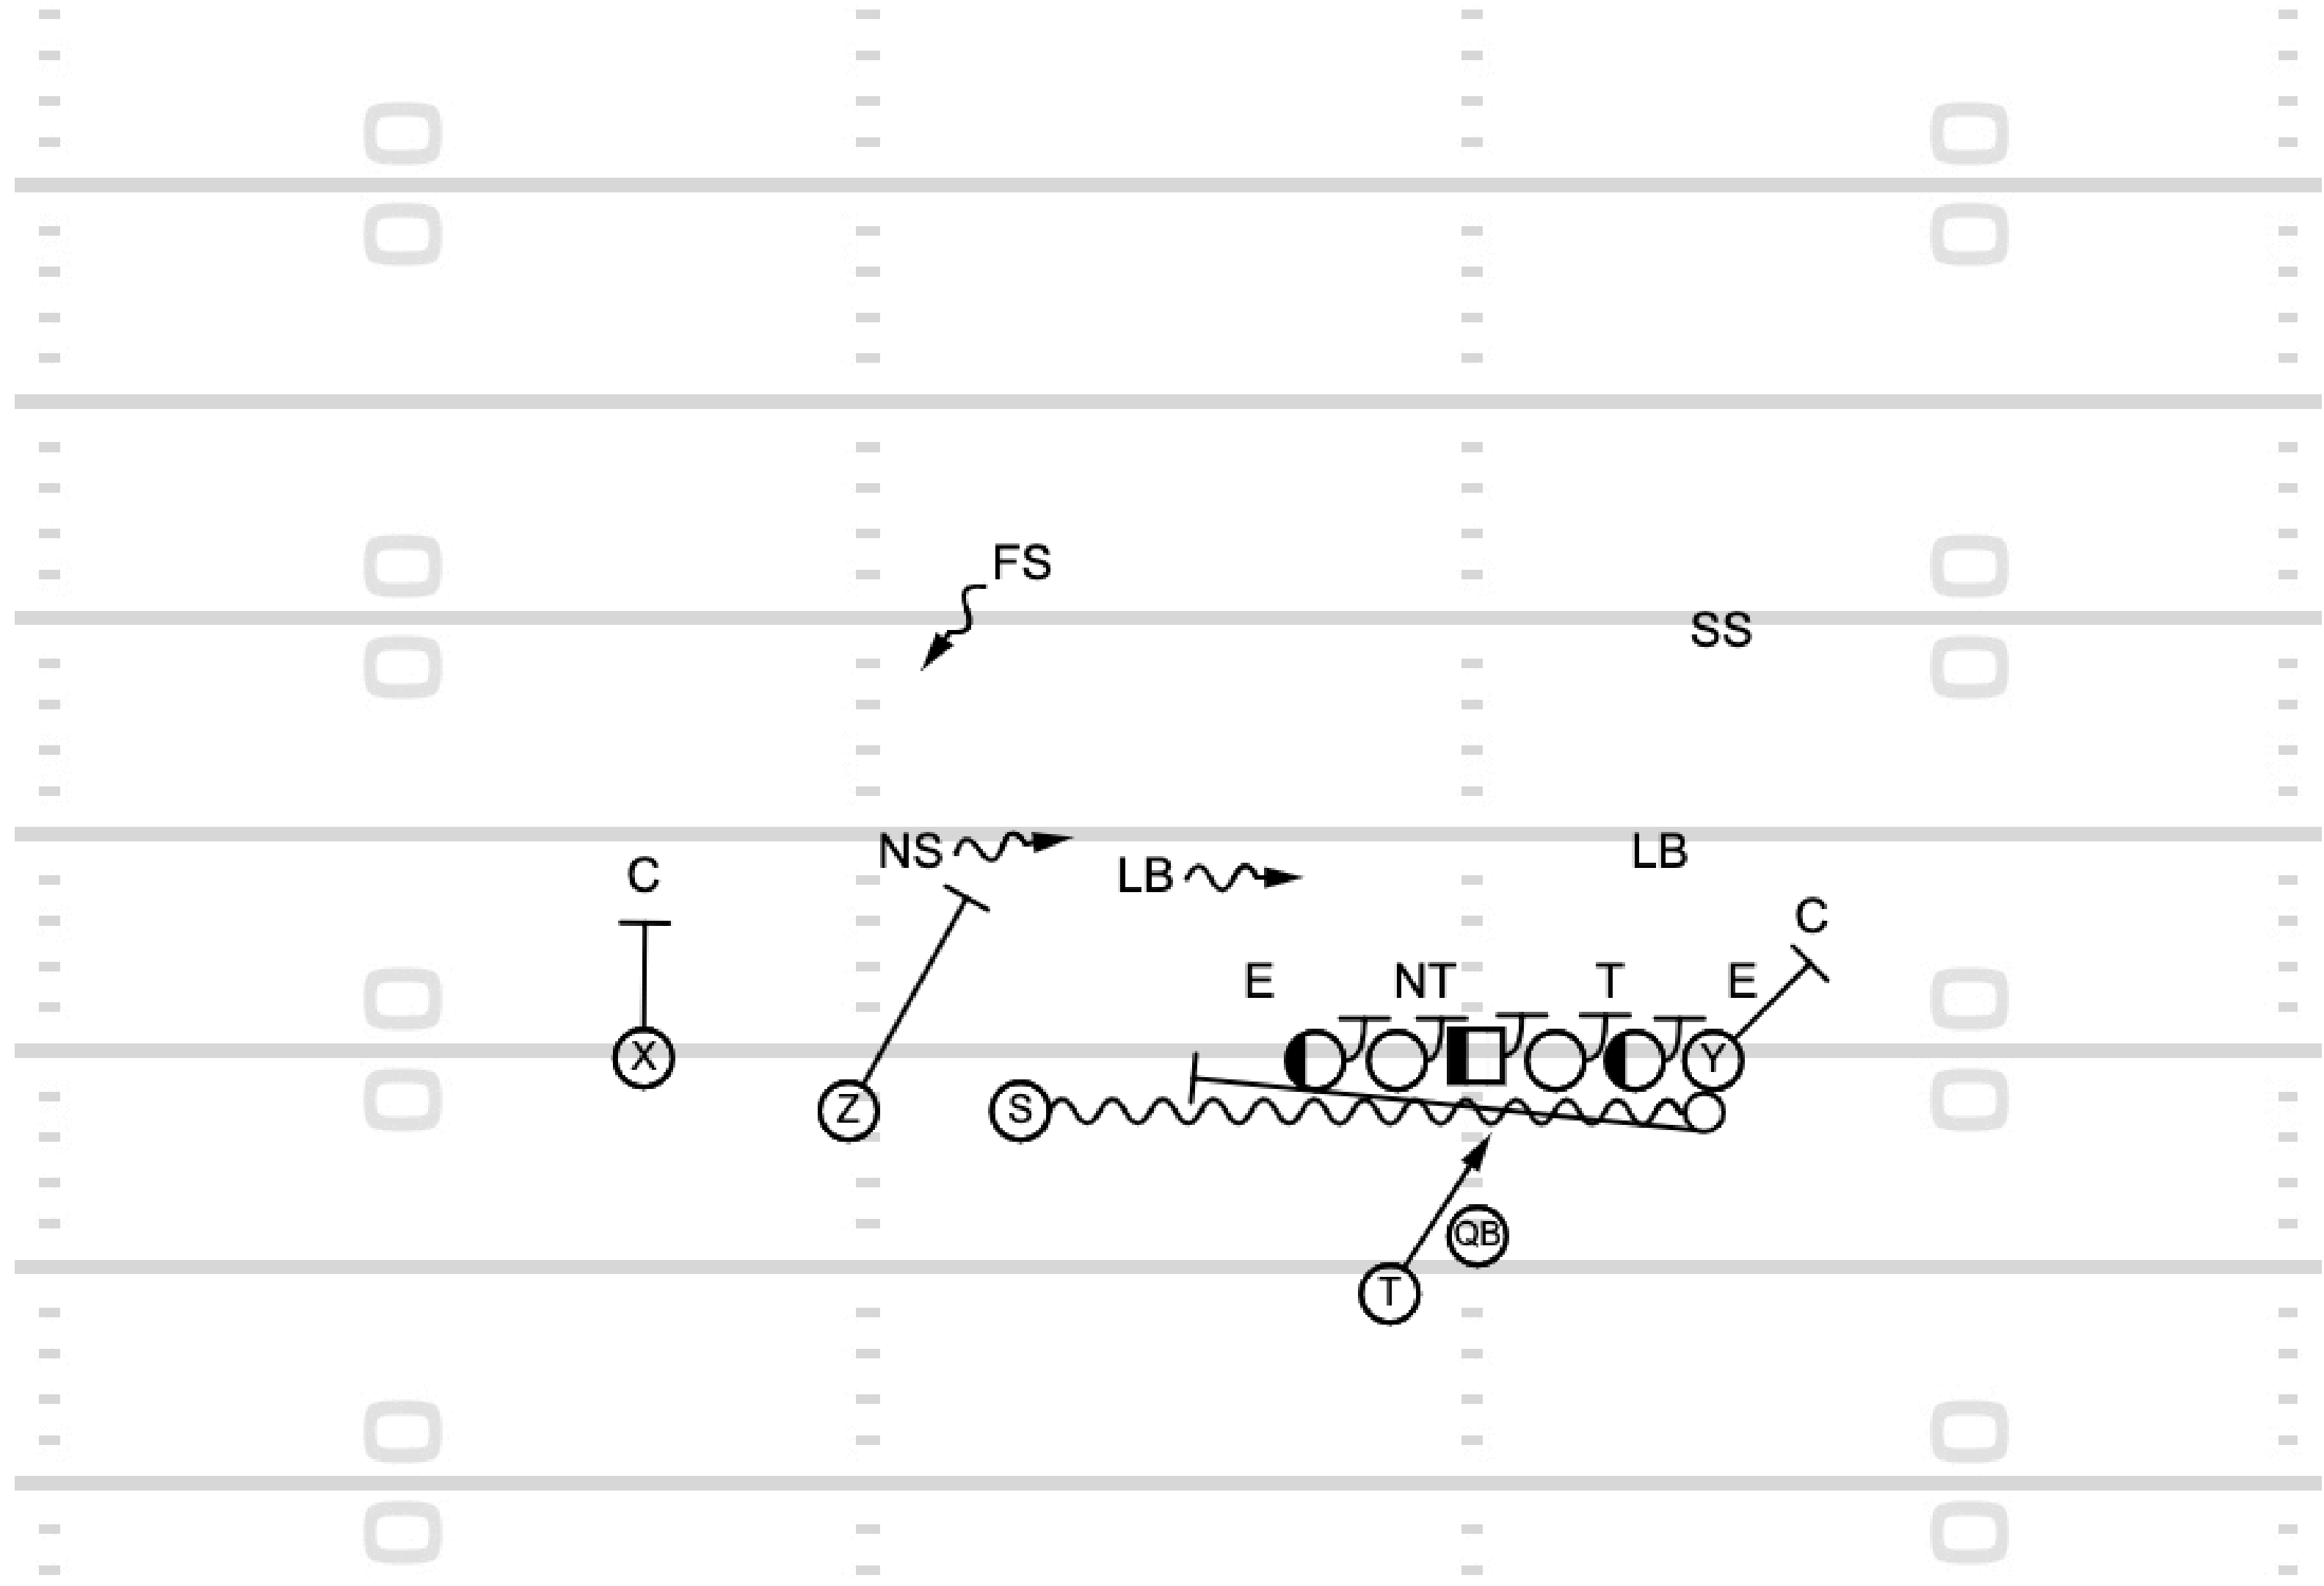

The Alabama Crimson Tide

Playbook

TOUCHDOWN
ANALYSIS

Part 1: The Run Game

Play 1: Trips Bunch Left Inside Zone Wk H Bubble RPO

TOUCHDOWN
ANALYSIS

TOUCHDOWN
ANALYSIS

Play 2: S Jet Return Inside Zone

TOUCHDOWN

ANALYSIS

Play 3: Z Jet Split Zone

TOUCHDOWN
ANALYSIS

TOUCHDOWN
ANALYSIS

Play 4: Y Arc Outside Zone F Now
Screen RPO

TOUCHDOWN
ANALYSIS

TOUCHDOWN
ANALYSIS