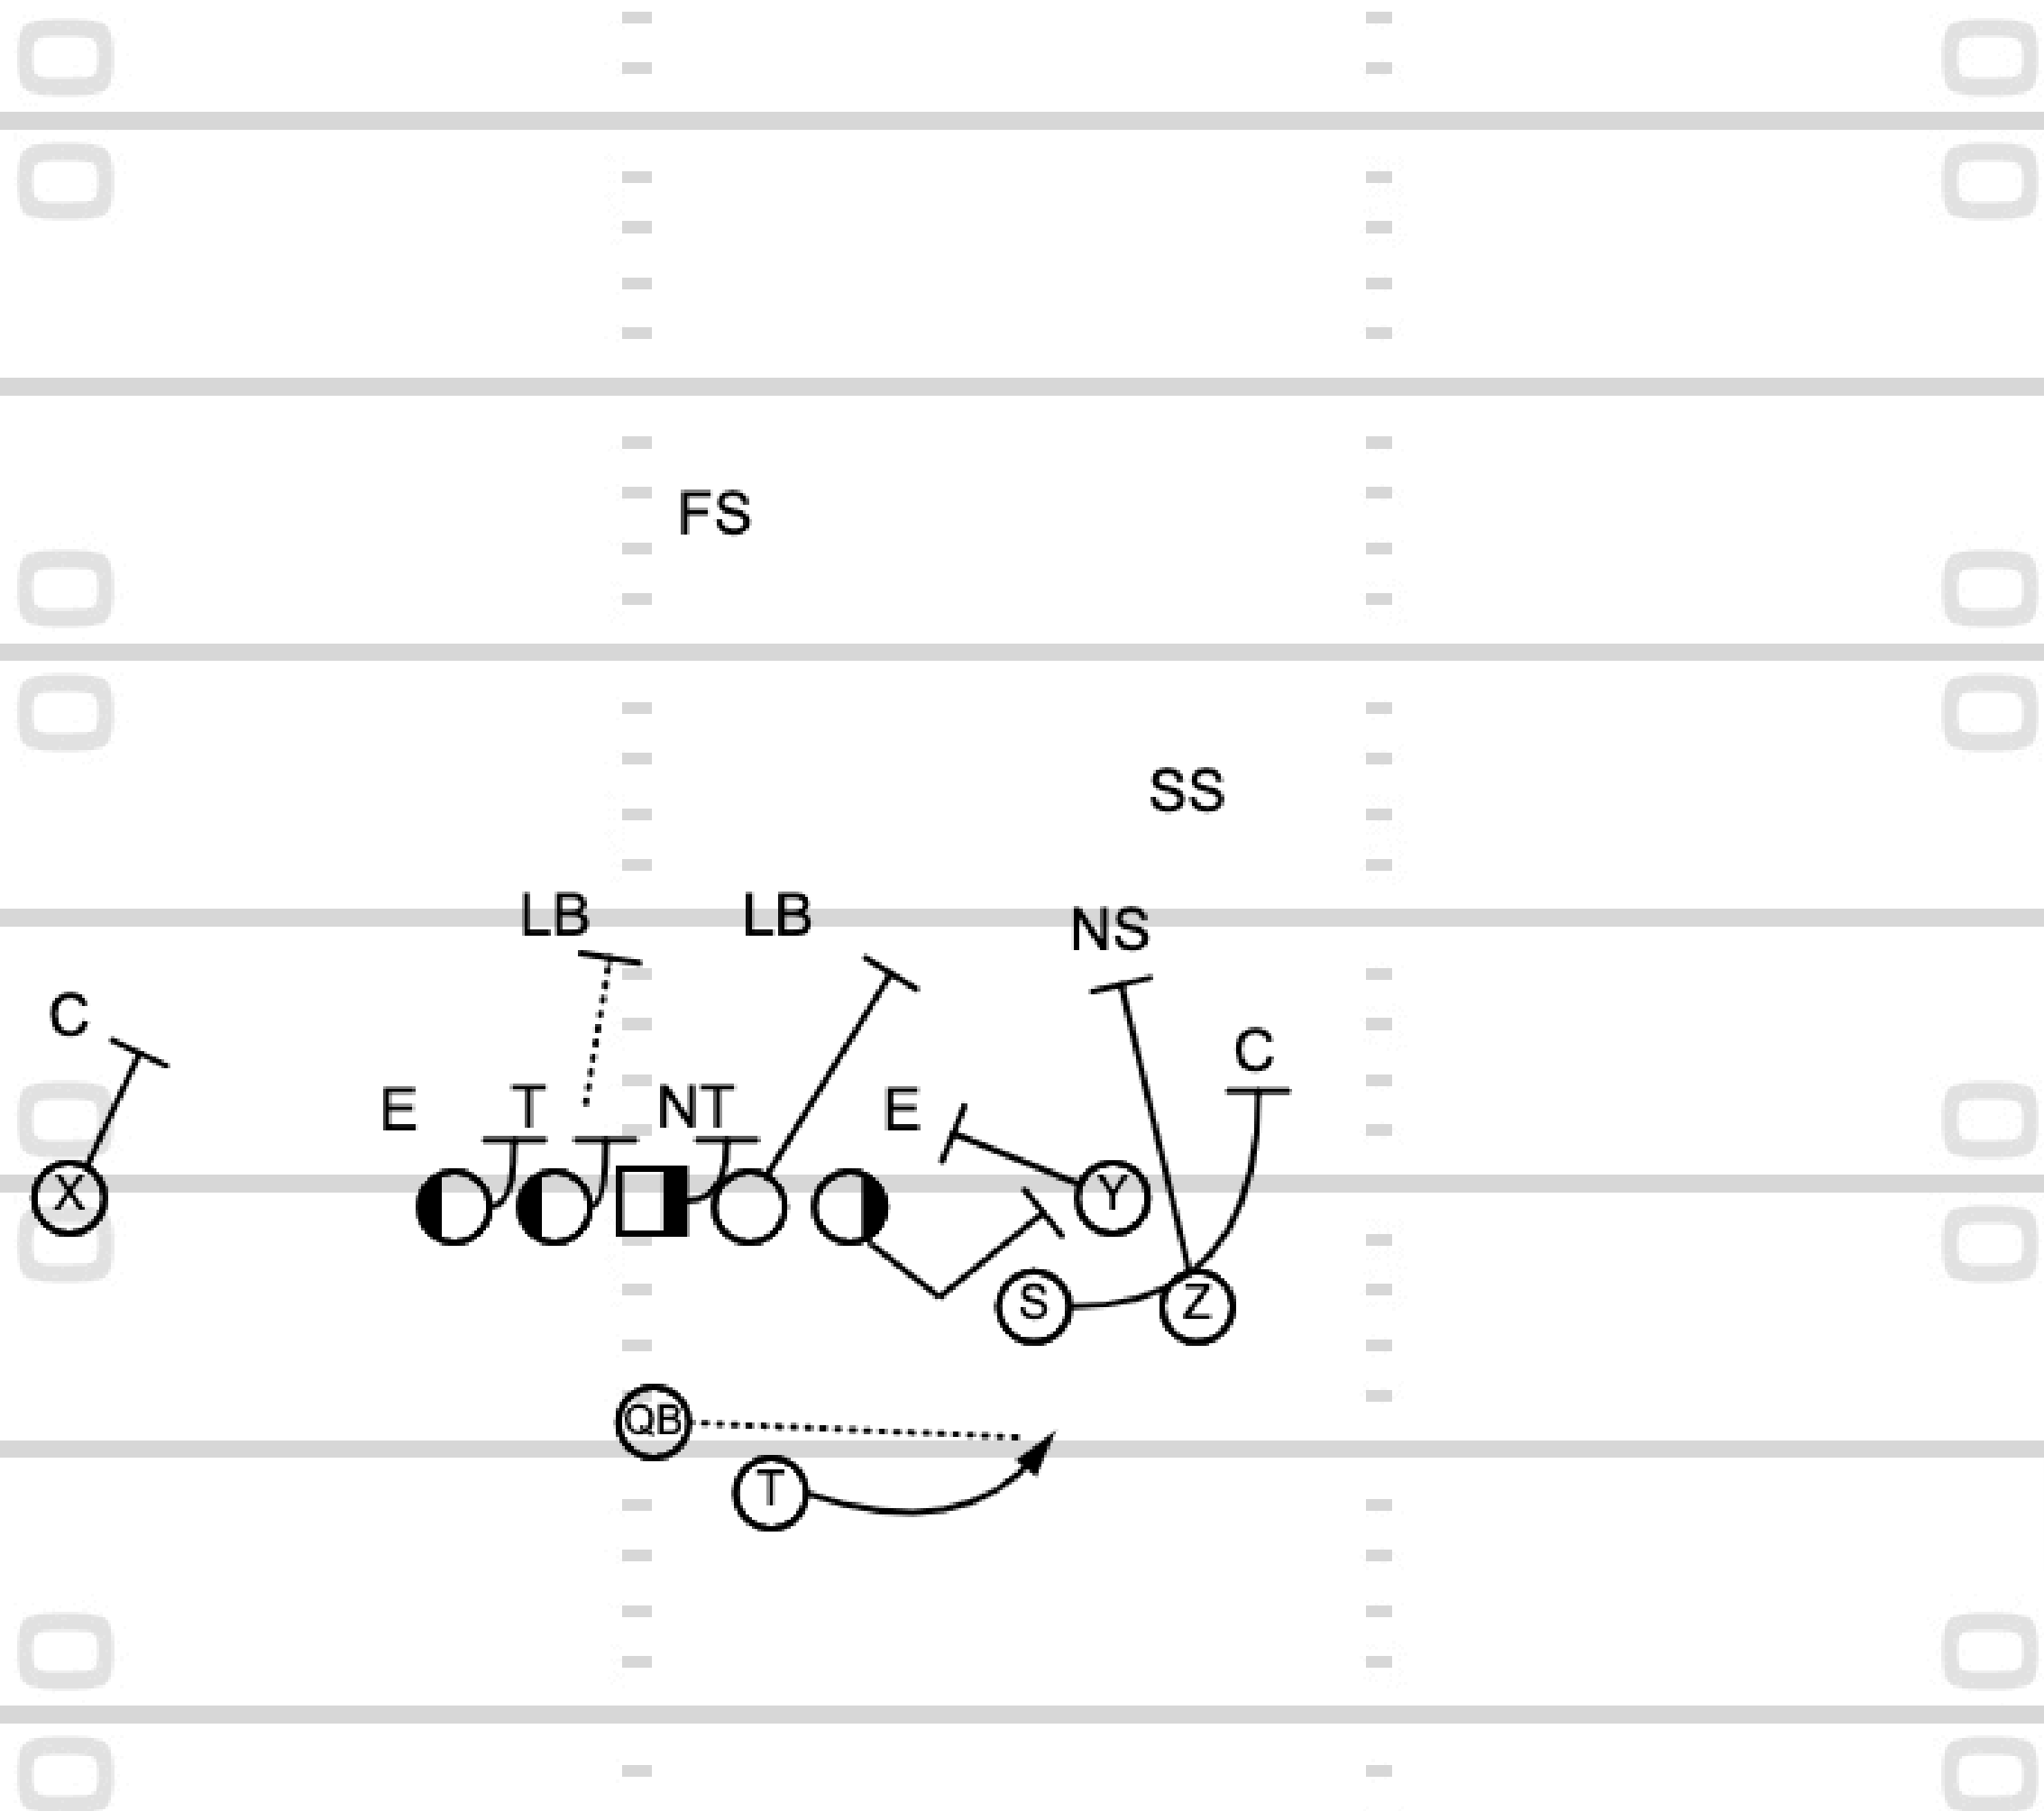

TOUCHDOWN
ANALYSIS