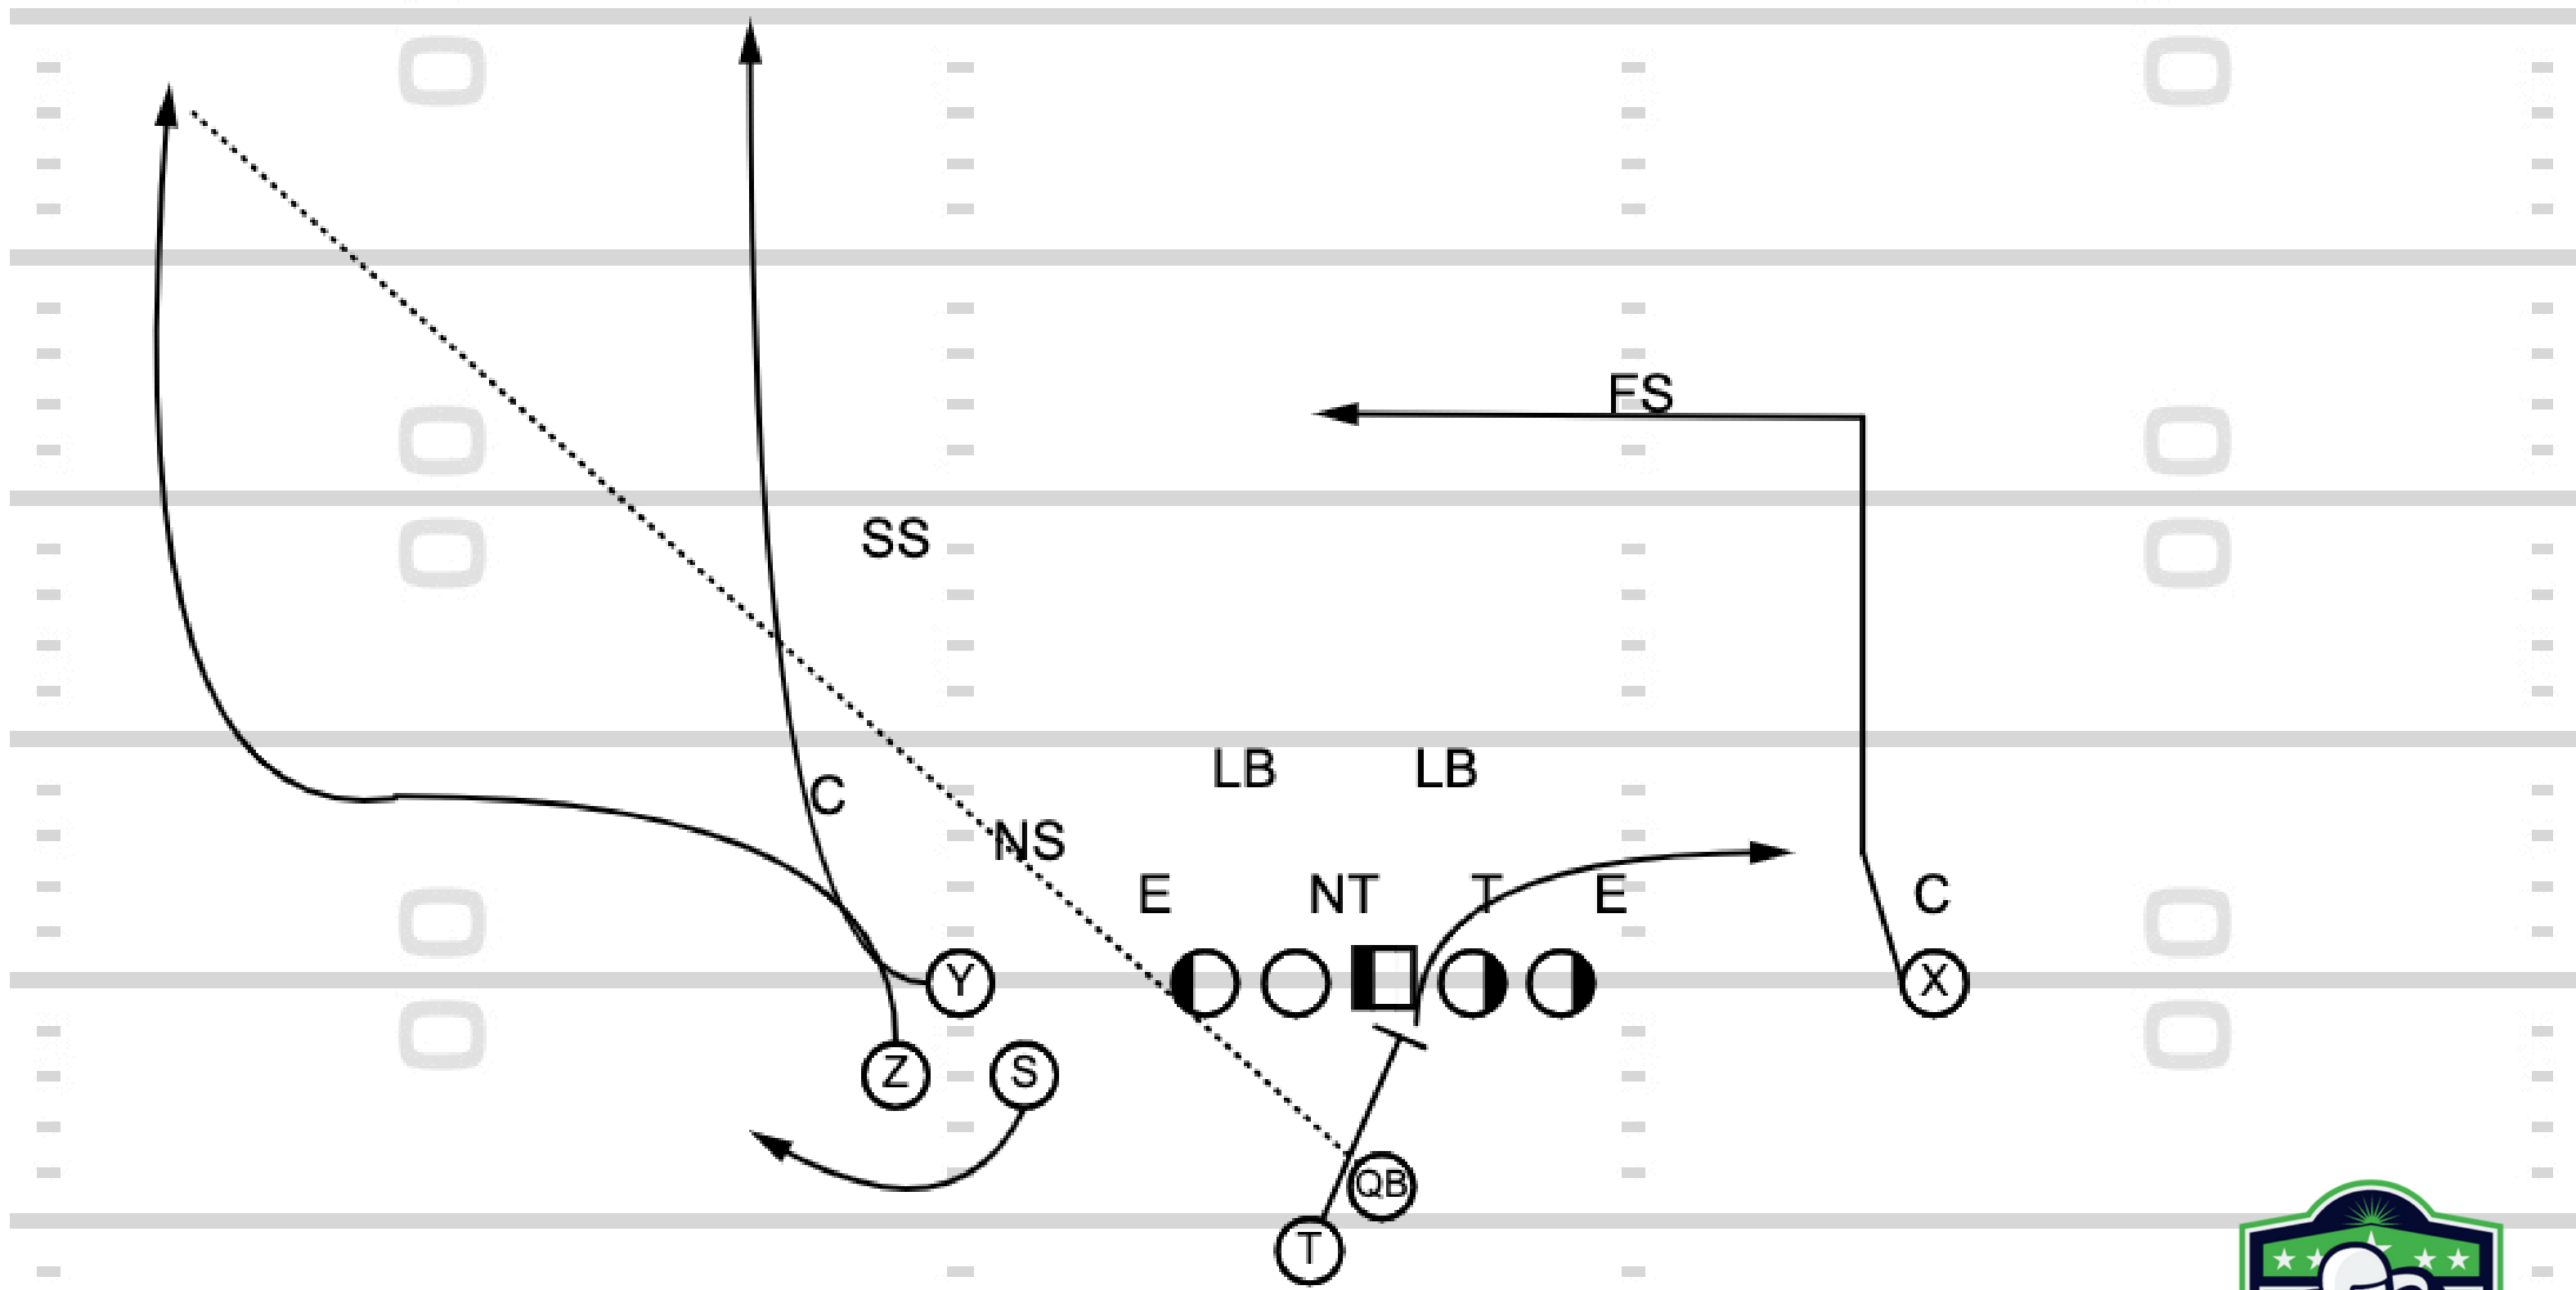

TOUCHDOWN
ANALYSIS