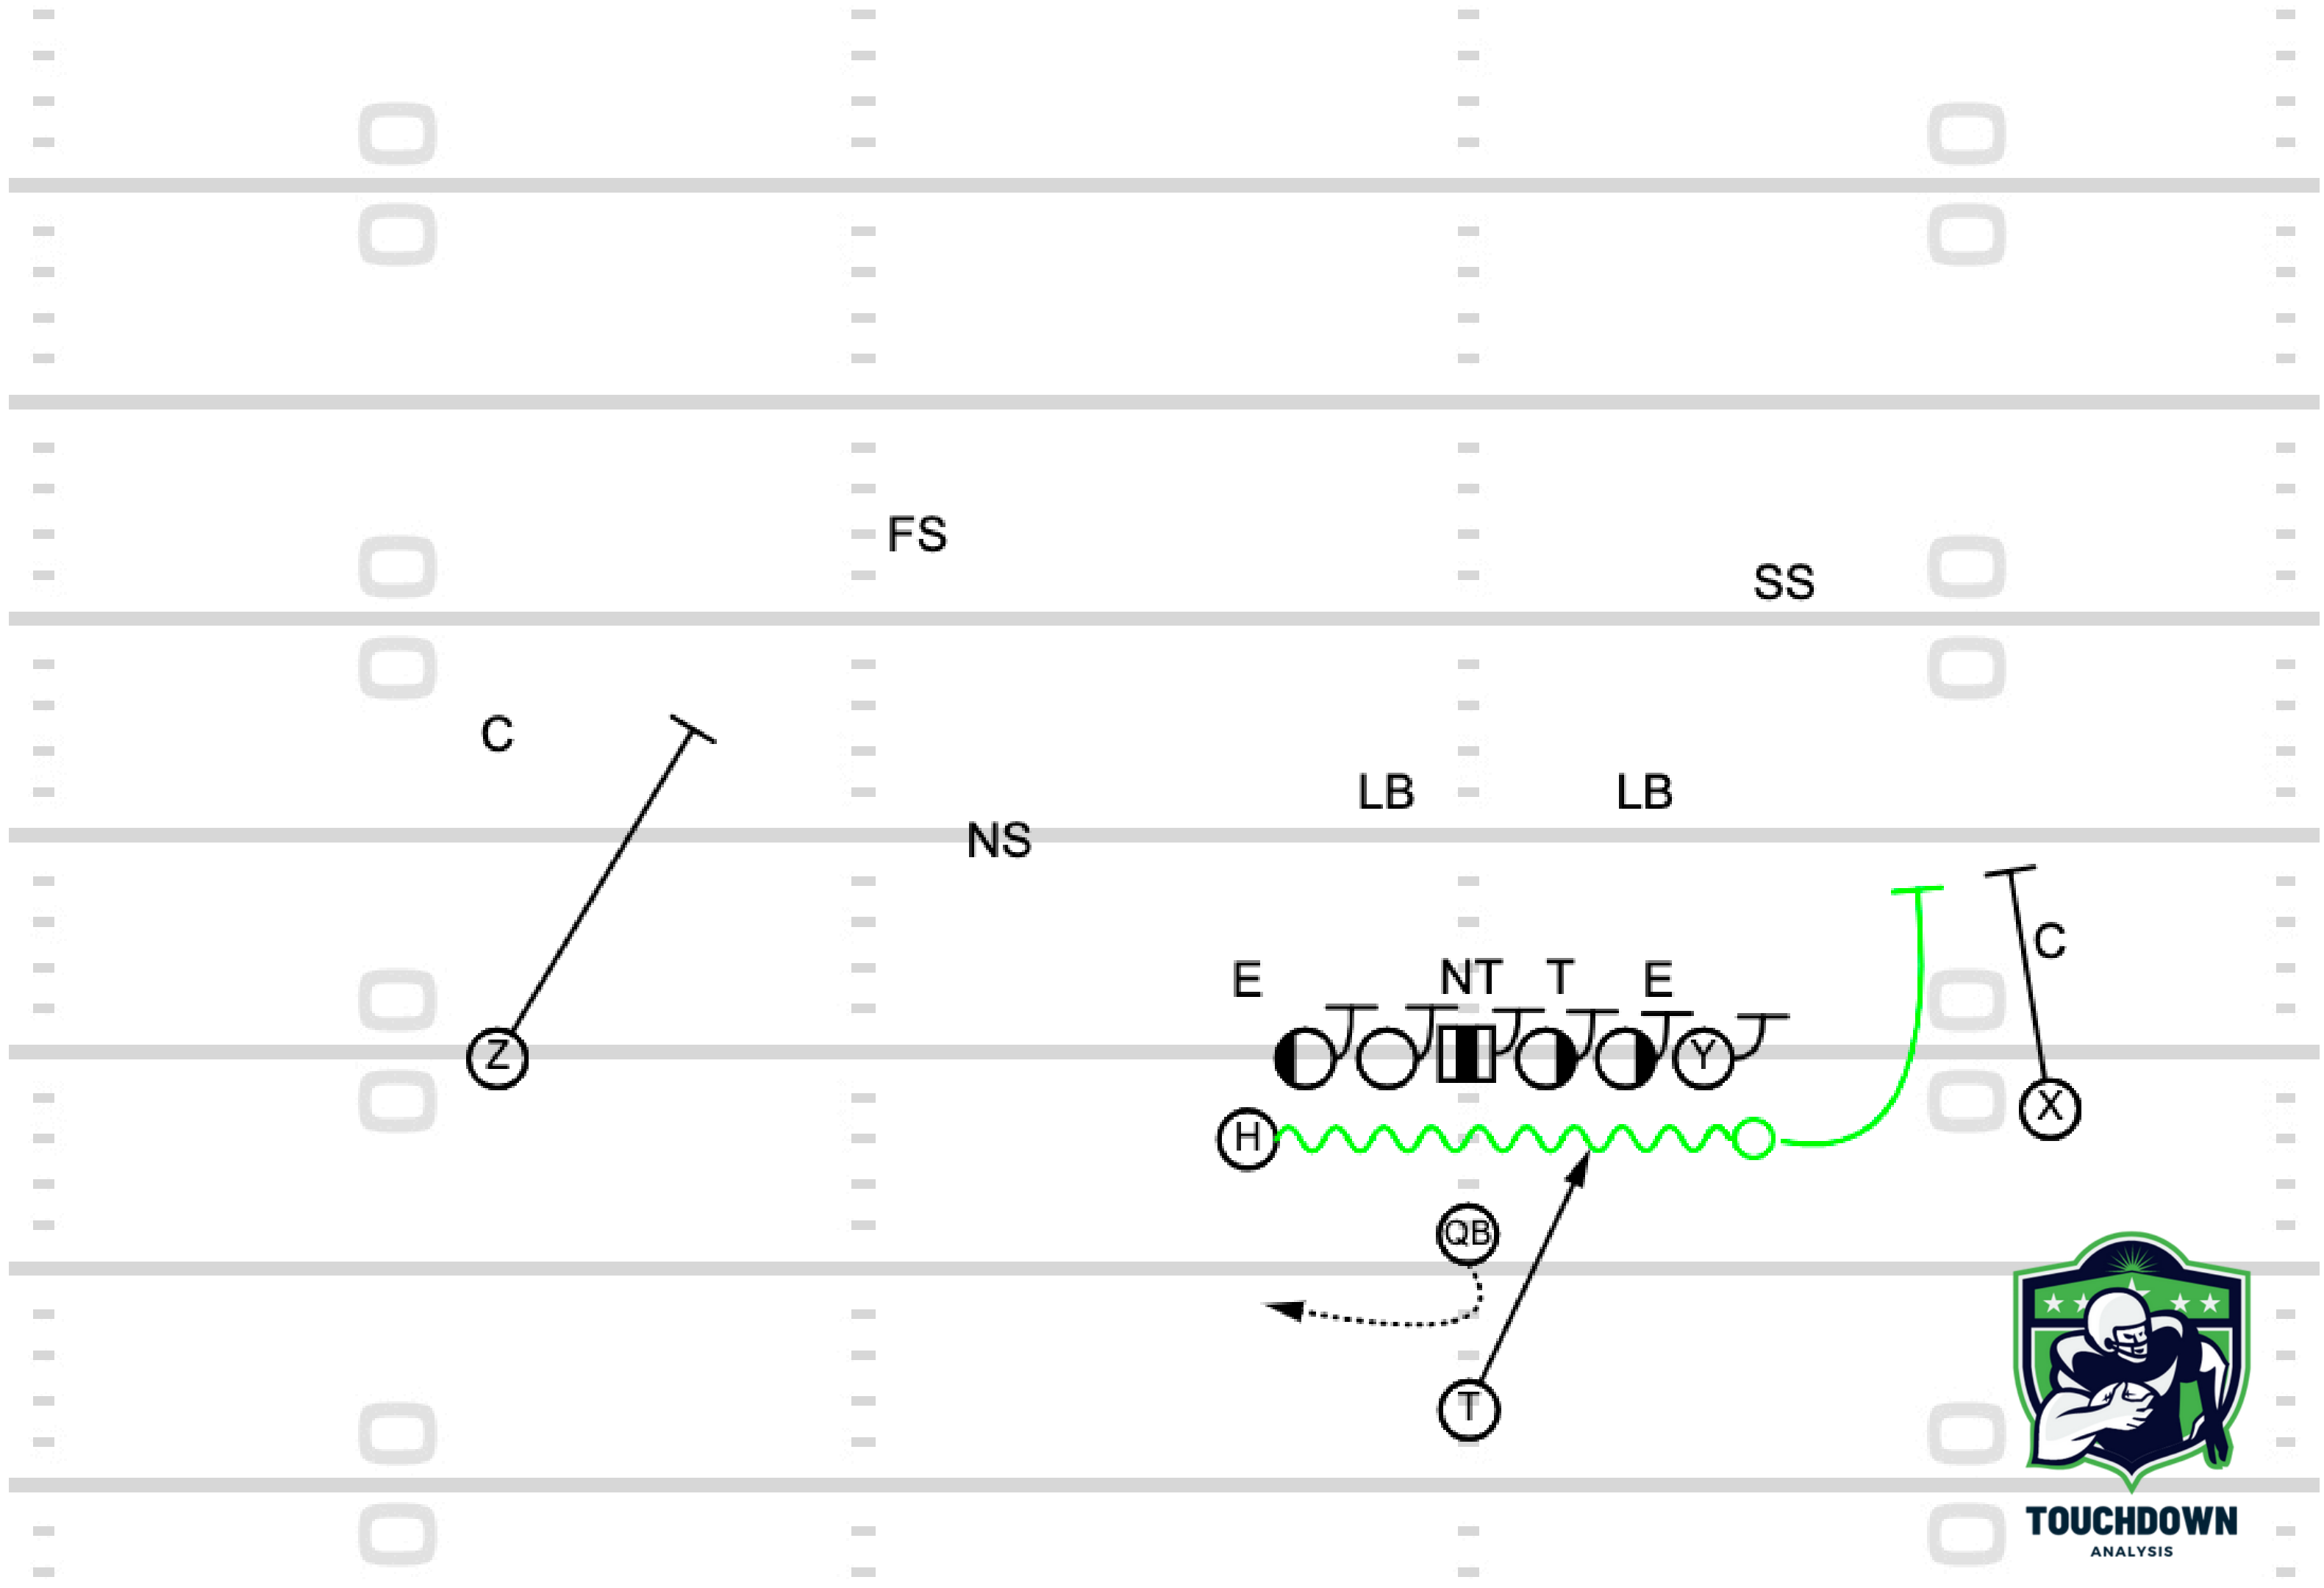

TOUCHDOWN
ANALYSIS