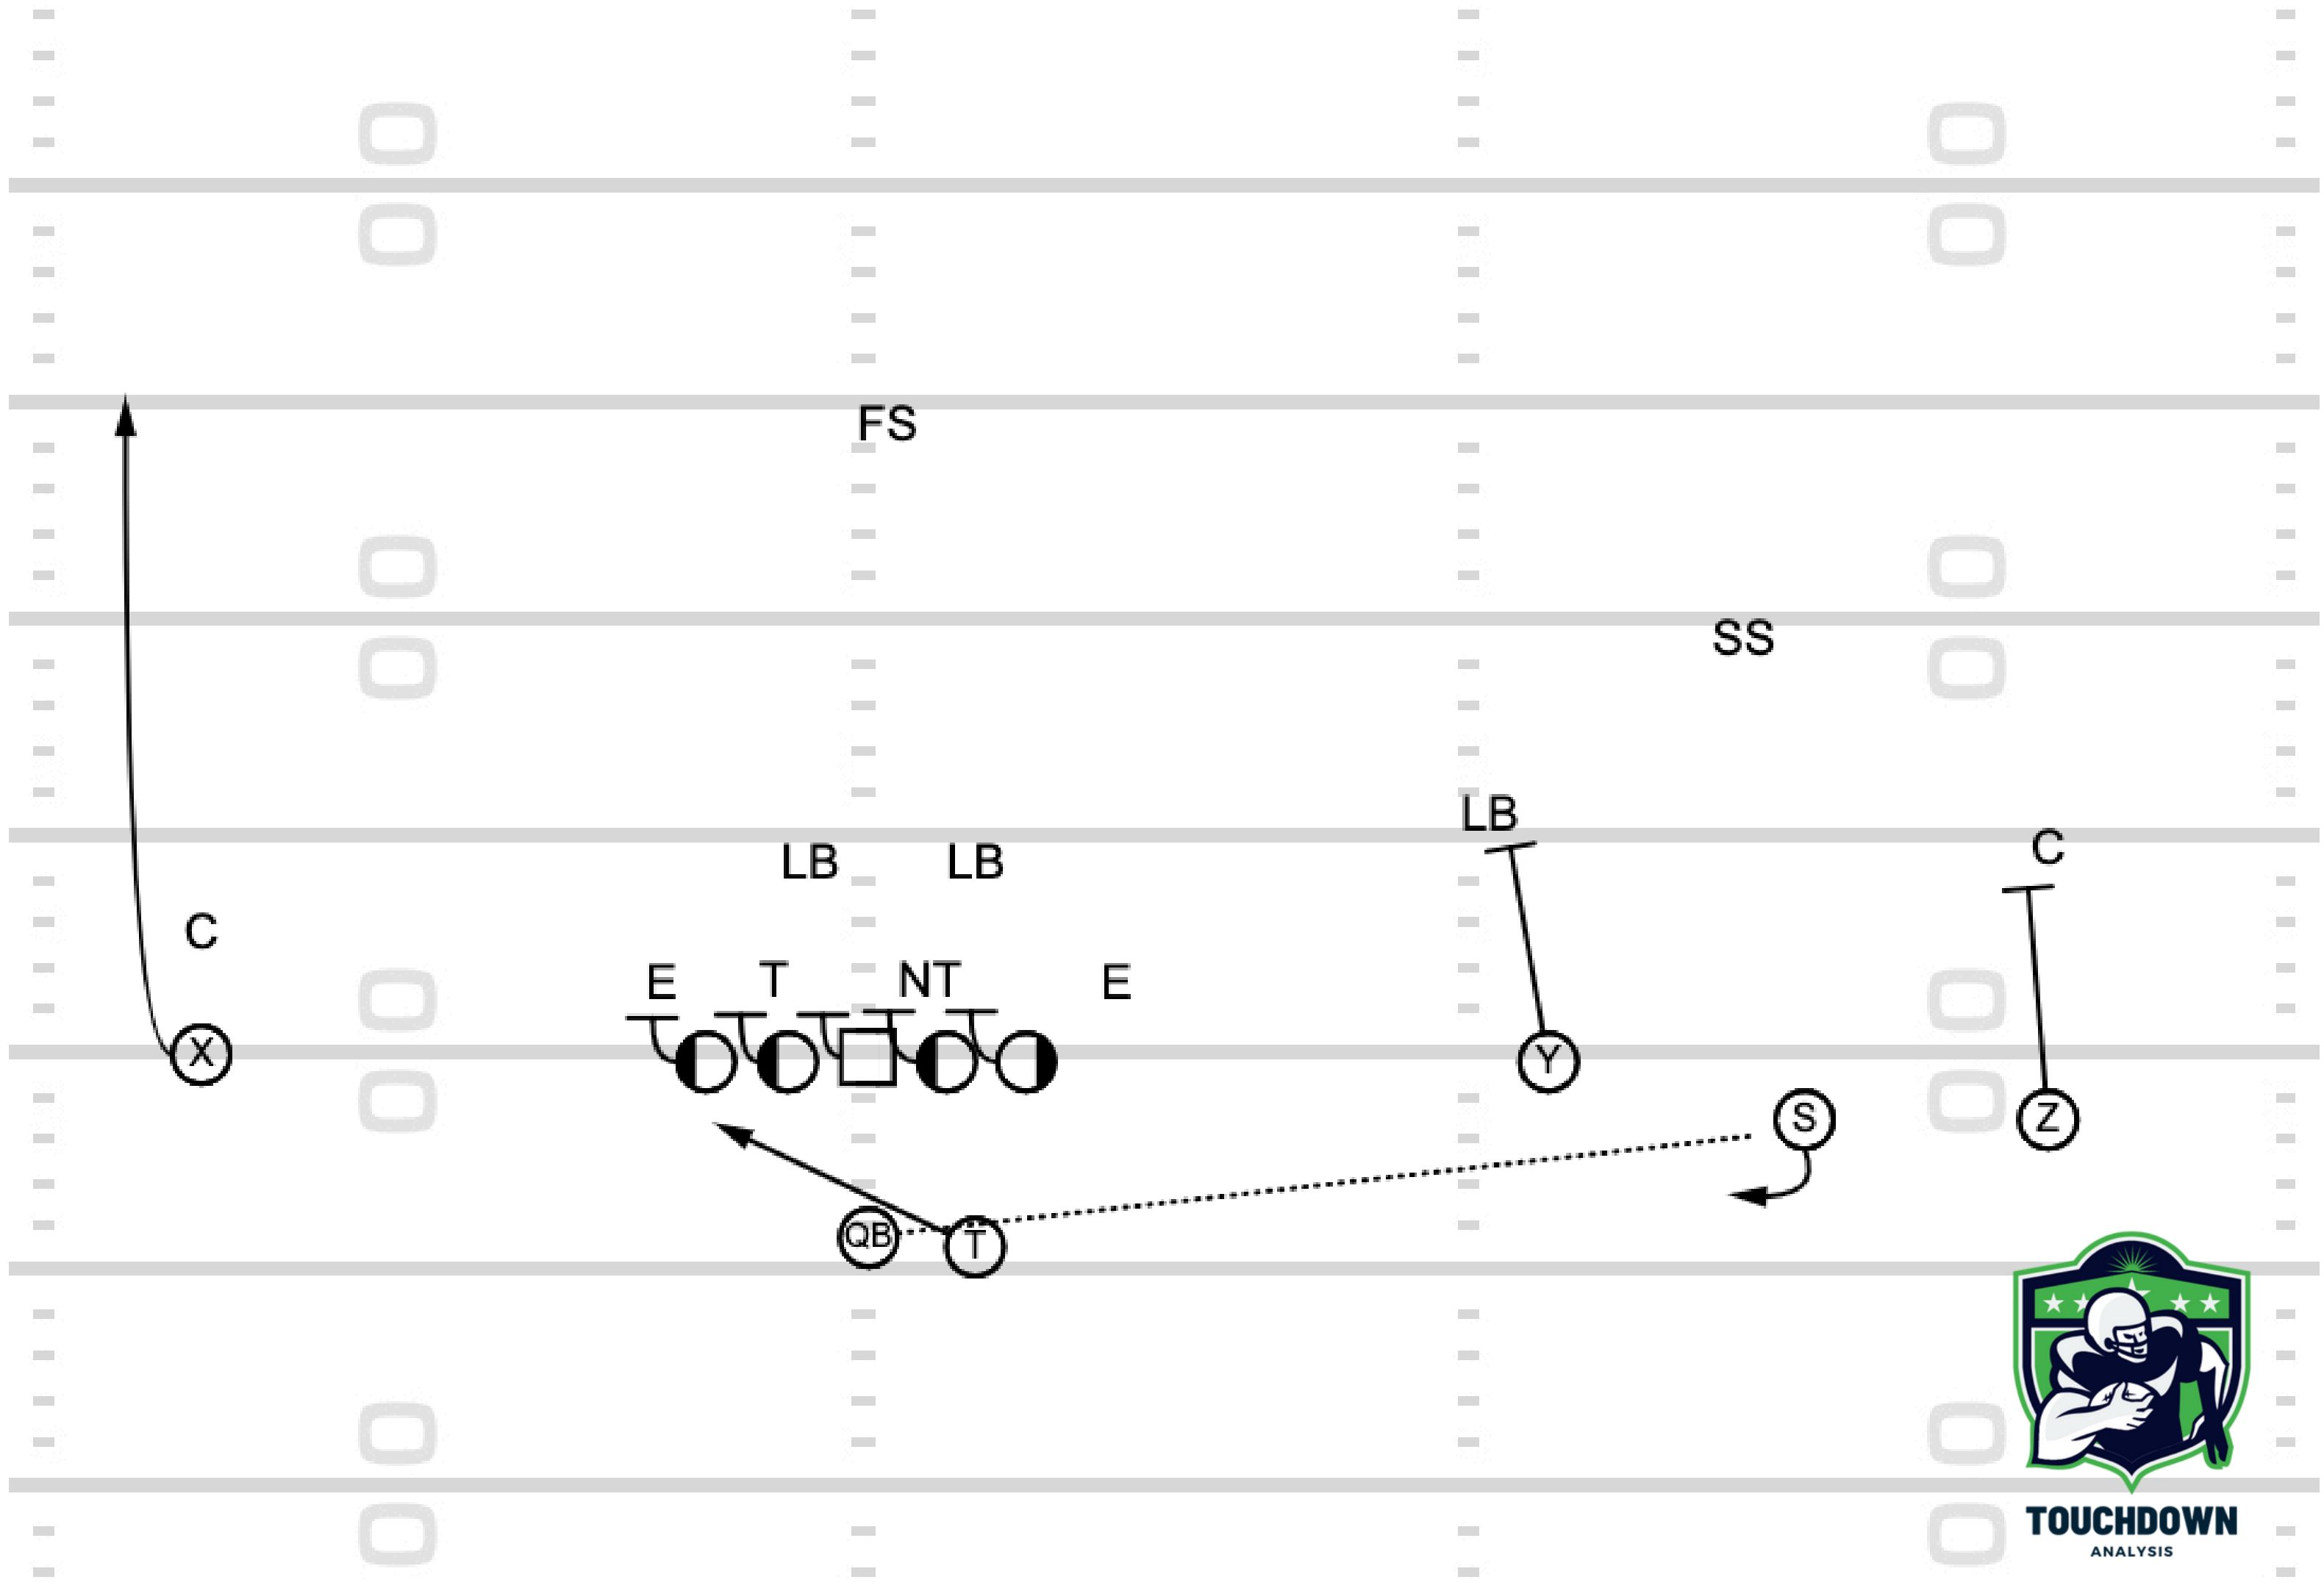

TOUCHDOWN
ANALYSIS

TOUCHDOWN
ANALYSIS

Play 3: 2x2 Y Motion IZ Arrow RPO

TOUCHDOWN
ANALYSIS

**Play 4: X Escort Motion GC
Counter Right Z Now Screen RPO**

TOUCHDOWN
ANALYSIS

TOUCHDOWN
ANALYSIS

Play 5: Trips Right Outside Zone Now Screen RPO

TOUCHDOWN
ANALYSIS

TOUCHDOWN
ANALYSIS

**Play 6: Trips Left H Motion IZ Z
Slant S Corner RPO**

TOUCHDOWN
ANALYSIS

Play 7: Split Back IZ F Shovel RPO

TOUCHDOWN
ANALYSIS

Play 8: IZ Read Sprint Out Z Post H Arrow