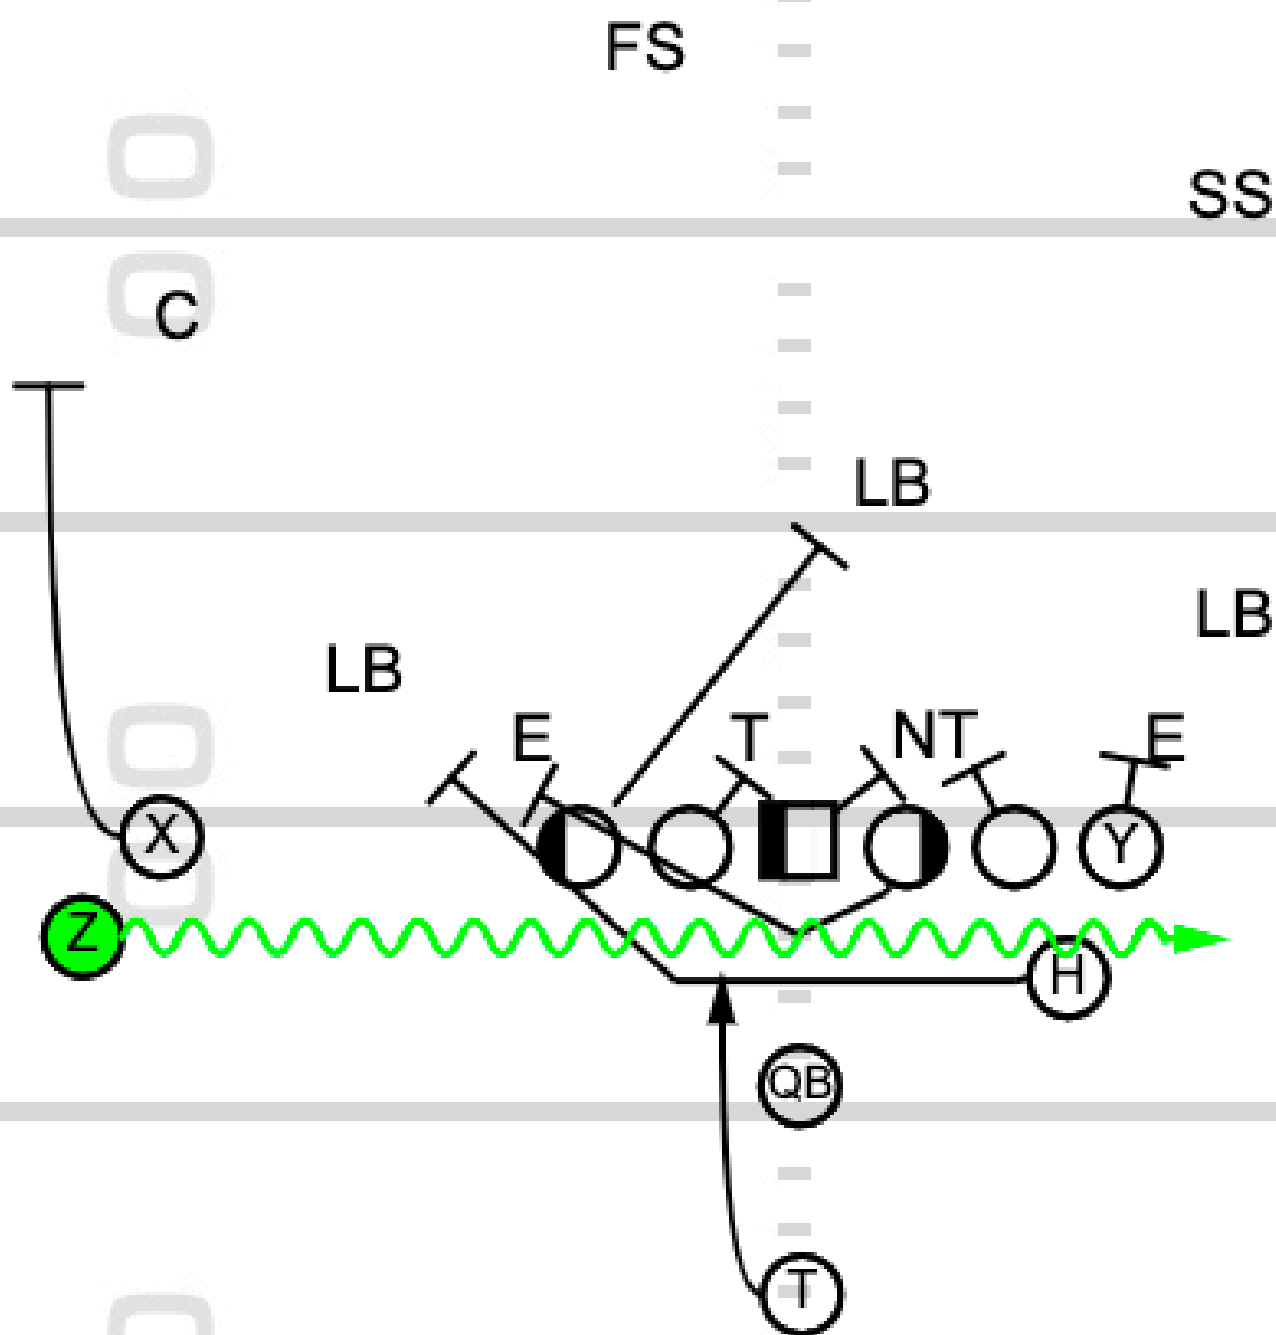

TOUCHDOWN
ANALYSIS