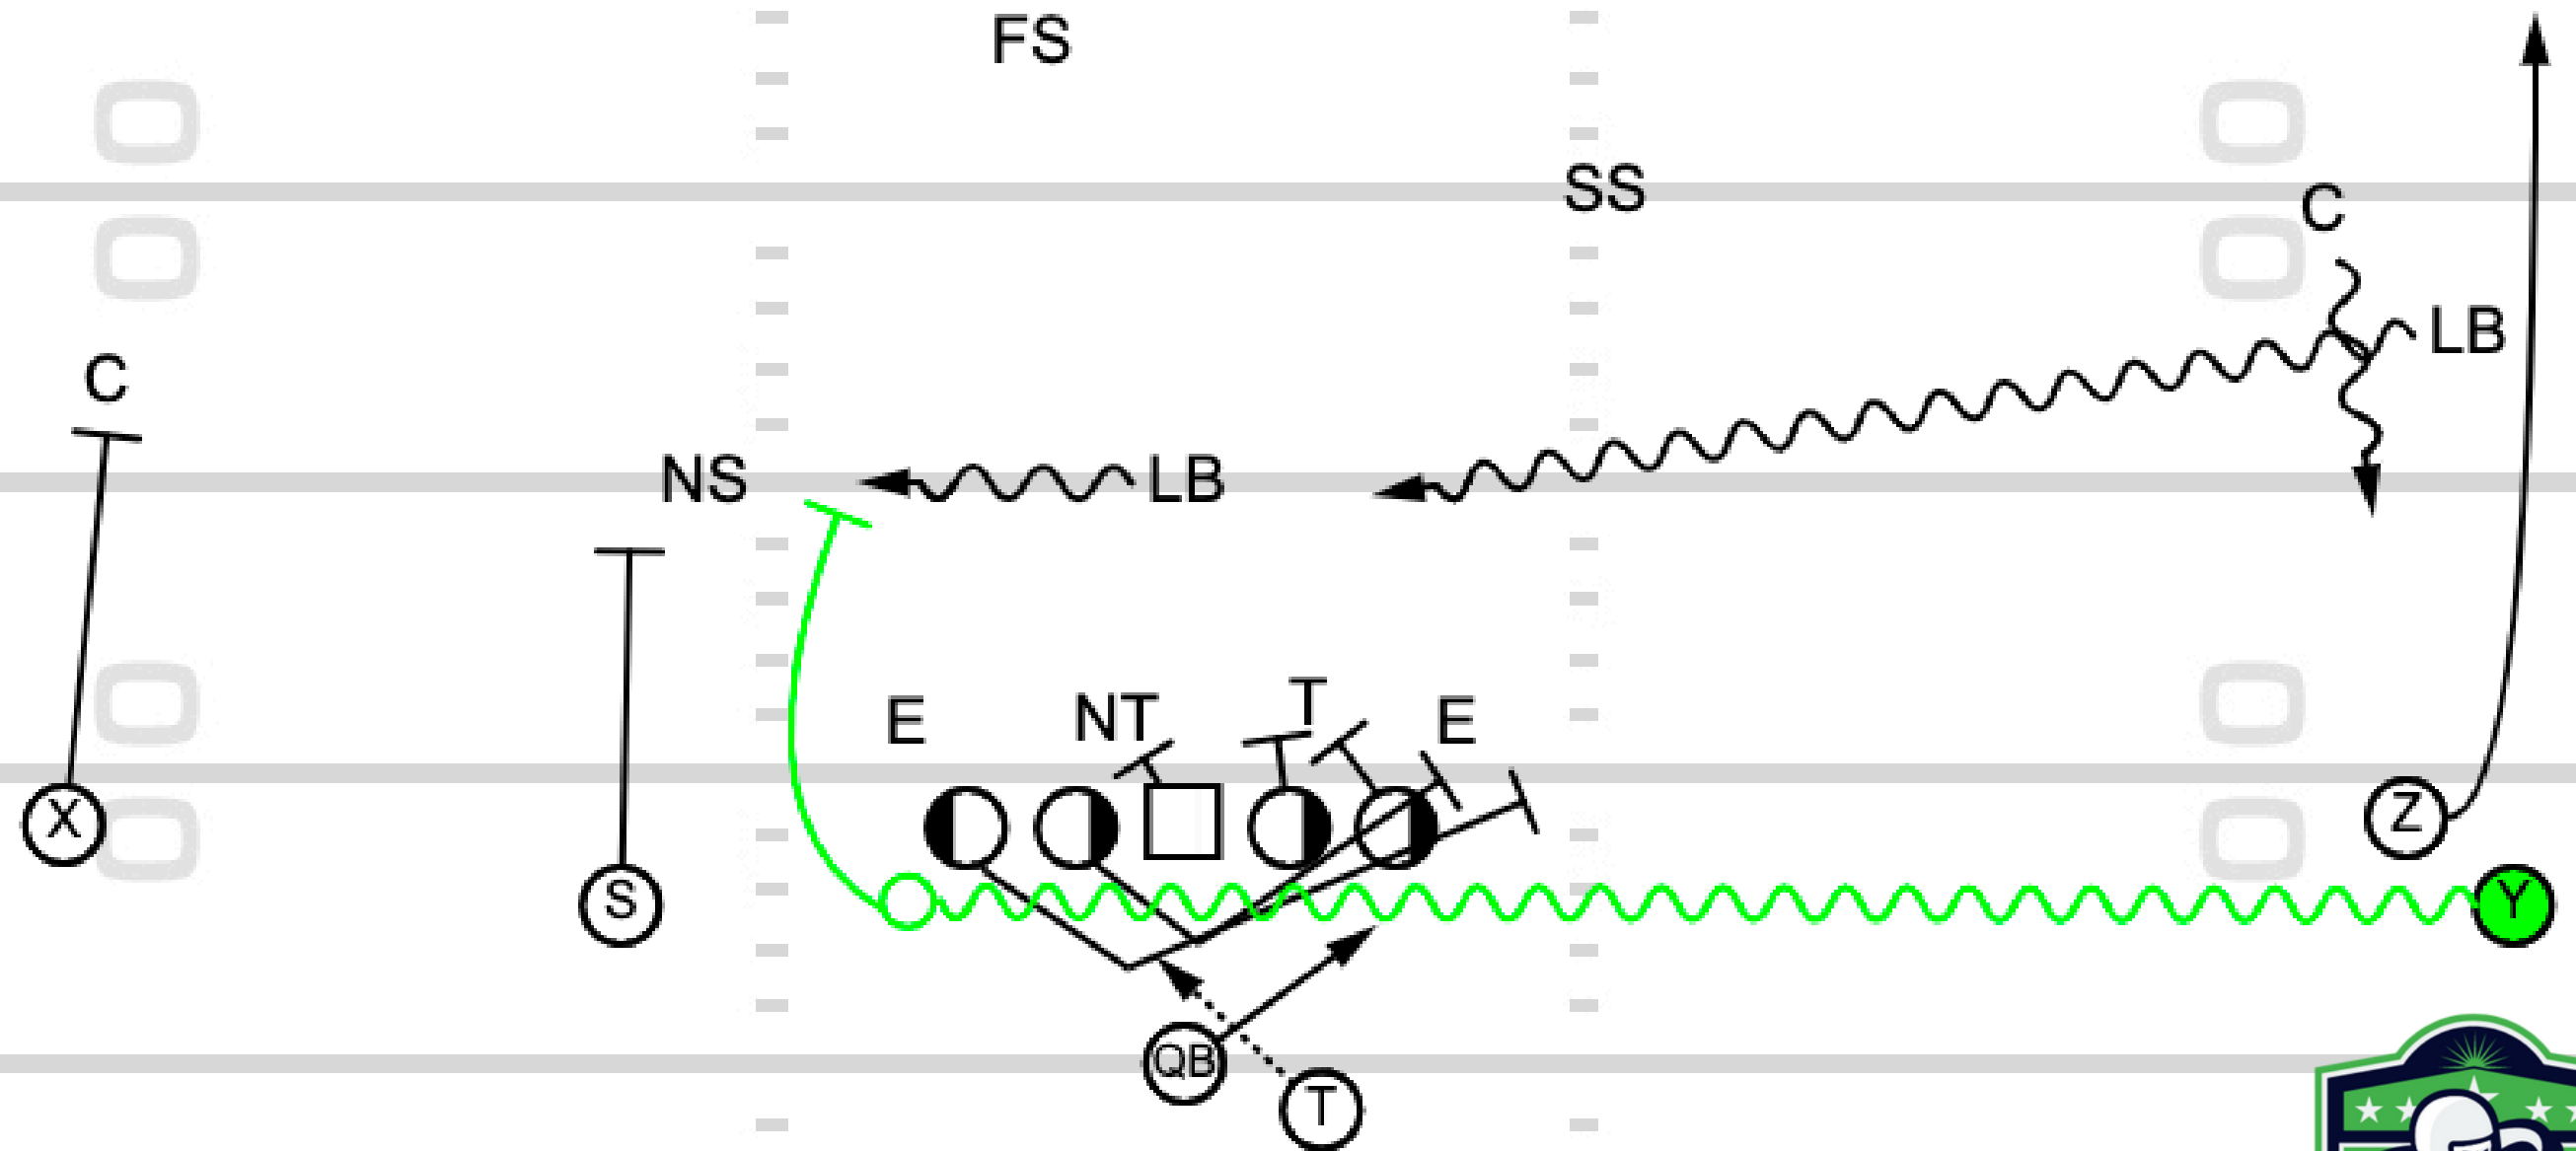

TOUCHDOWN
ANALYSIS