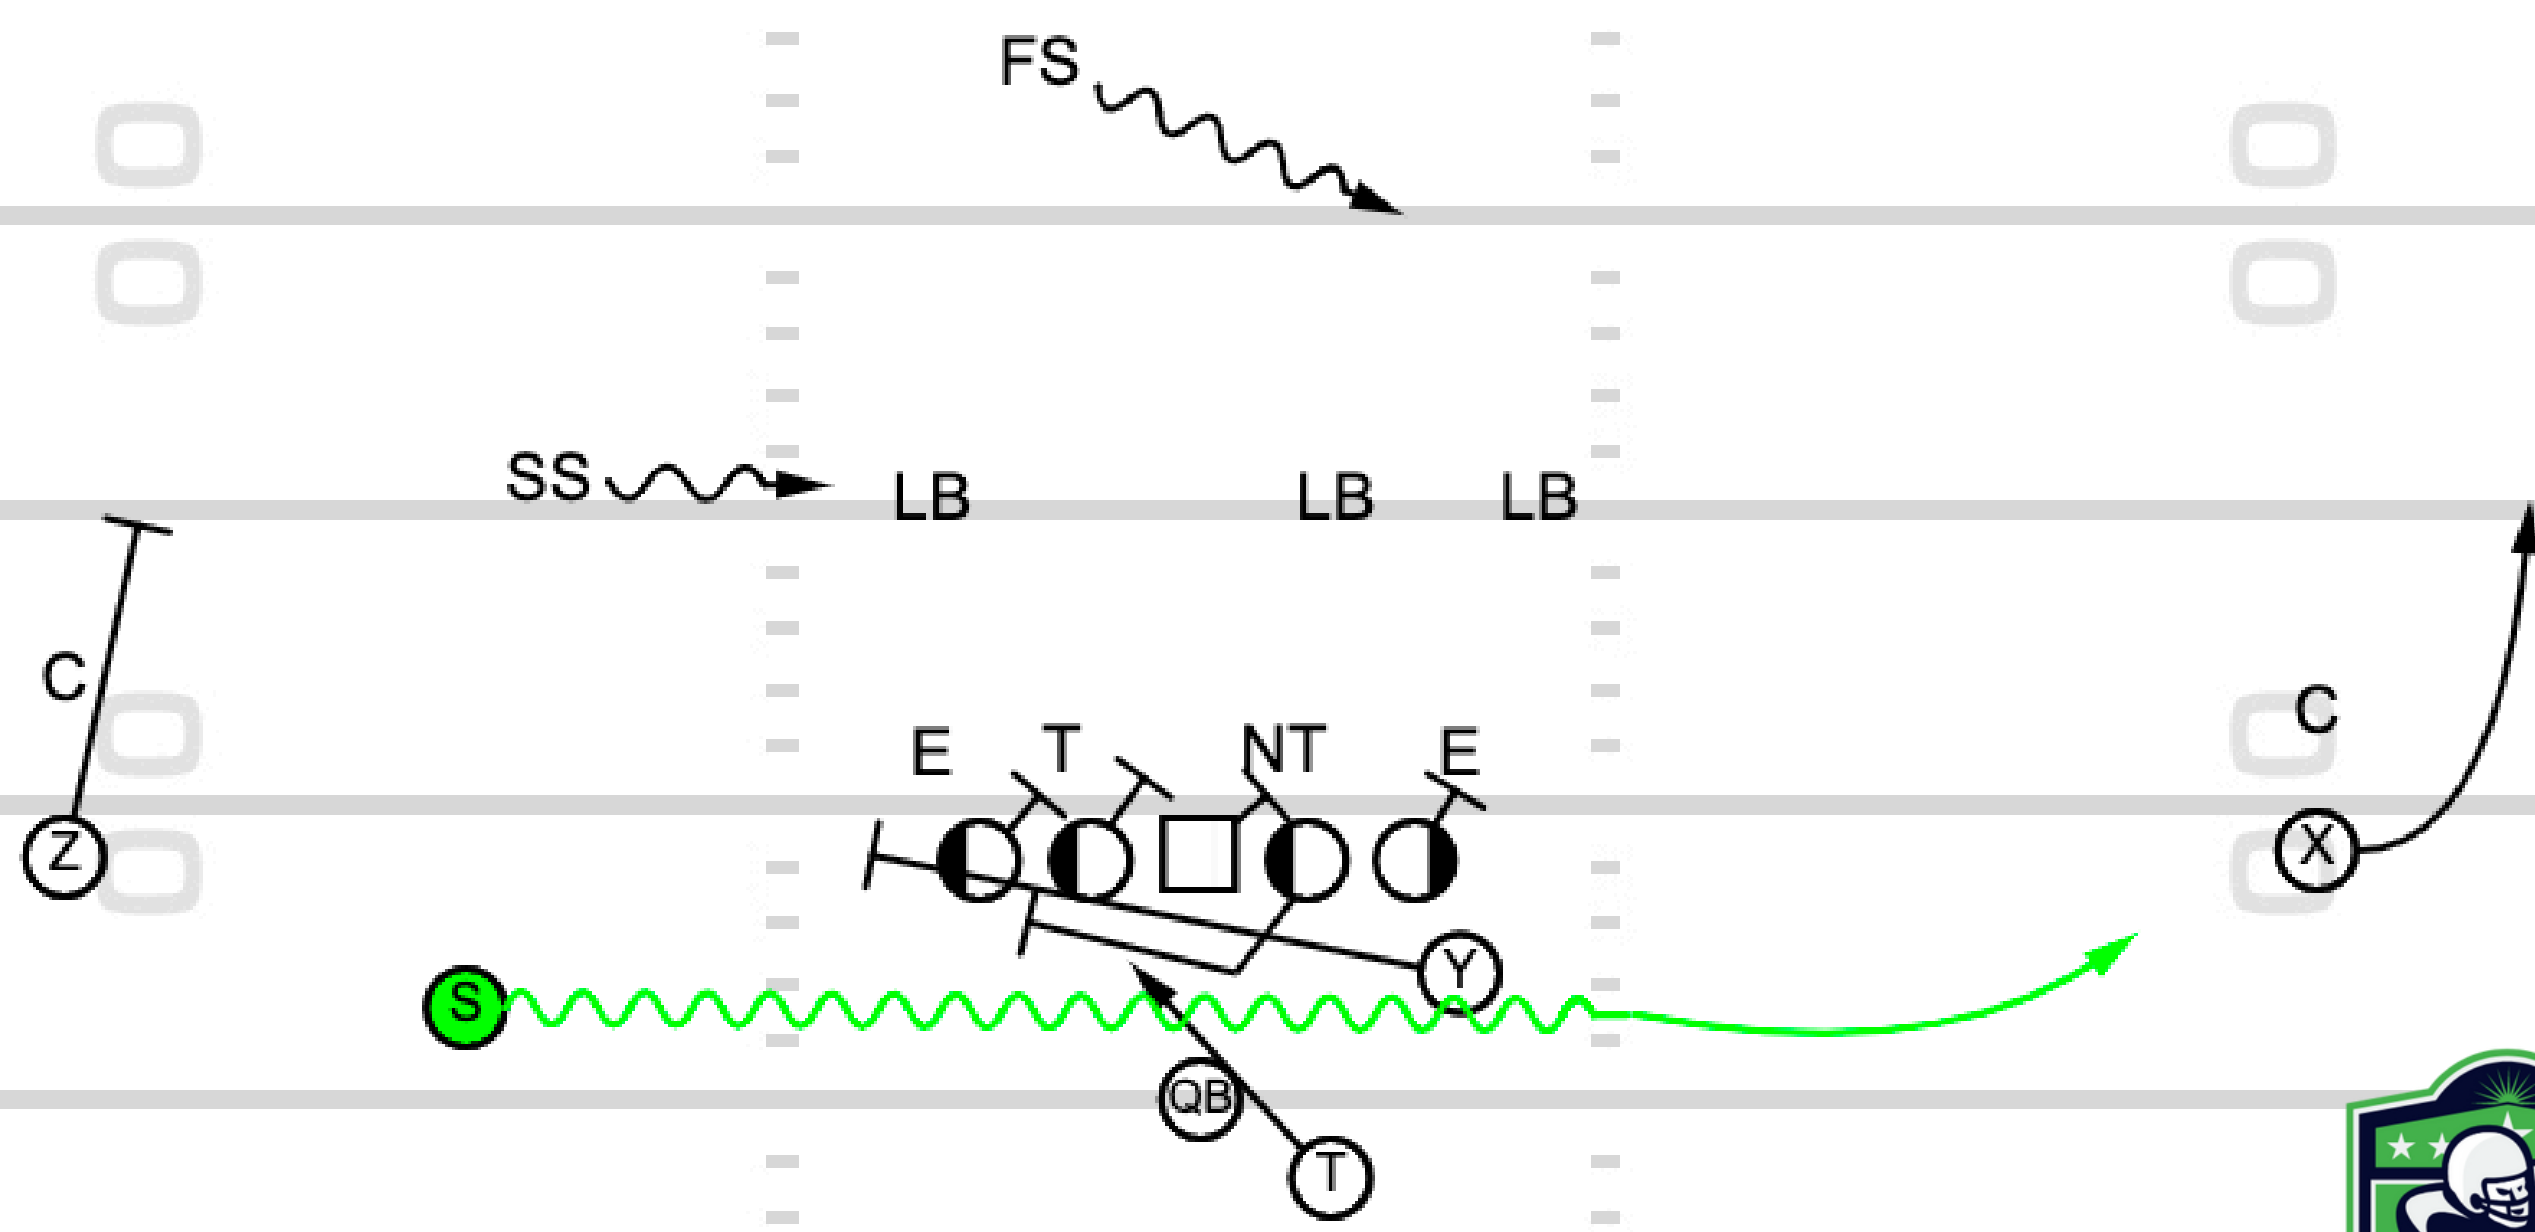

TOUCHDOWN
ANALYSIS