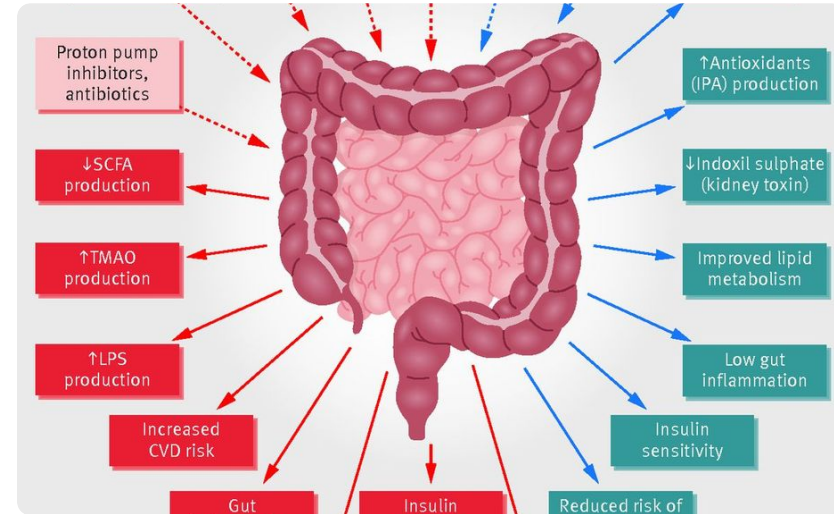

- NATURAL FORMULA** (Icon: plant growing in a hand)
- EASY TO TAKE** (Icon: white capsule)
- PLANT INGREDIENTS** (Icon: green leaf)
- DOCTOR FORMULATED** (Icon: stethoscope)
- SUPPORT HEALTHY WEIGHT LOSS** (Icon: female torso with arrows pointing out)
- PROMOTES DIGESTIVE HEALTH** (Icon: stomach with internal organs)
- FIRE UP THE METABOLISM** (Icon: circular arrows around a central point)
- REVERSES GUT IMBALANCE** (Icon: stomach with arrows indicating balance)
- REDUCES HUNGER AND APPETITE** (Icon: stomach with a minus sign)
- BOOST THE IMMUNE SYSTEM** (Icon: shield with a plus sign)

At the bottom, there are three circular icons representing ingredients: **GREENSELECT PHYTOSOME** (green), **LACTOBACILLUS RHAMNOSUS** (green), and **LACTOBACILLUS GASSERI** (red). To the right, there are three circular icons representing safety and quality: **LACTOBACILLUS FERMENTUM** (yellow), **NO GMO** (no symbol), **MADE IN USA** (American flag), and **NO TOXINS** (no symbol).

On the bottom left, there are three icons representing quality and safety: **GMP**, **FDA REGISTERED**, and **LAB TESTED**.

What is LeanBiome?

Natural Ingredients

LeanBiome is formulated with a powerful combination of natural ingredients carefully selected for their digestive and metabolic benefits. These ingredients work synergistically to support a healthy gut and promote overall well-being.

Gut Health Support

LeanBiome is specifically designed to nurture a healthy gut environment. It contains prebiotics and probiotics that help maintain a balanced gut microbiome, contributing to improved digestion and nutrient absorption.