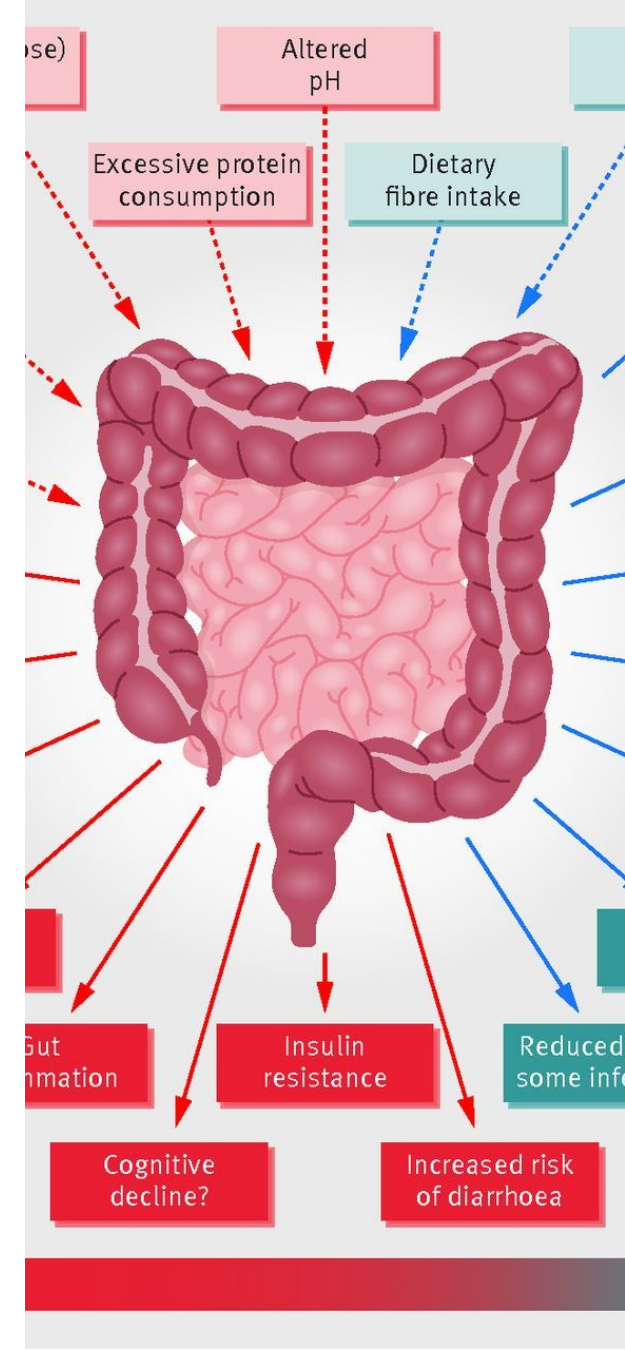

*Daily Value (DV) not established.

Other Ingredients: Vegetable cellulose (capsule), microcrystalline cellulose, magnesium stearate, silicon dioxide, gellan gum.

Lean for Good
LeanBiome†
30 CAPSULES | DIETARY SUPPLEMENT

VEGAN
GMP
NON-GMO
DAIRY FREE
EGG FREE
SOY FREE
NUT FREE
CRUSTACEAN FREE
PURE
GMP
BPA FREE

DOCTOR FORMULATED

6 86162173694 2

Benefits of using LeanBiome

1 Enhanced Digestion

LeanBiome supports enhanced digestion, helping to alleviate common digestive discomforts and improving nutrient absorption.

3 Gut Microbiome Balance

LeanBiome promotes a balanced gut microbiome, contributing to overall gut health and well-being.

2 Metabolic Support

By boosting metabolism, LeanBiome aids in weight management and the maintenance of a healthy body composition.