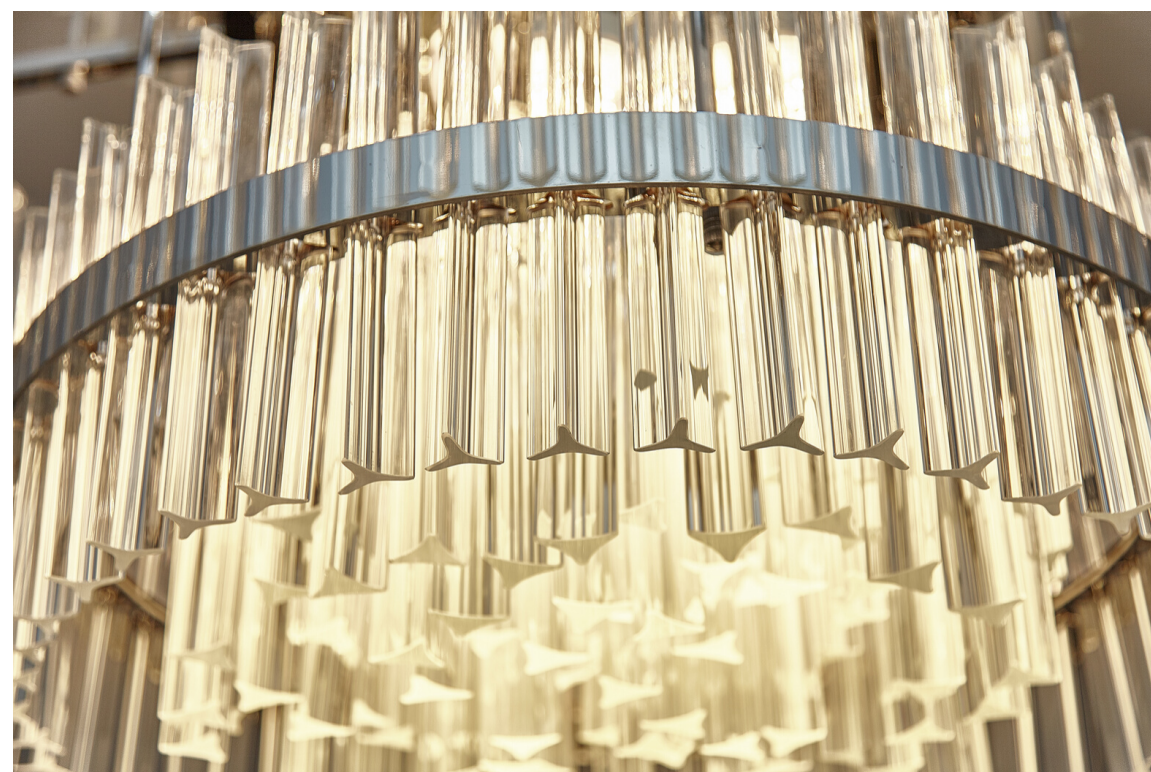

A large, multi-tiered chandelier with many crystal prisms hanging in a modern interior. The chandelier is composed of numerous vertical strands of clear crystal prisms, each with a faceted top and bottom. The background shows a dark wood cabinet and a glass railing.

BRILLANTINO MAGGIORE

BRILLANTE CHANDELIER ROUND

BRILLANTE CHANDELIER ROUND

BRILLANTE CHANDELIER ROUND

BRILLANTE CLASSICA VII

BRILLANTE DOPPIA SPIRALE XI

BRILLANTE MAGGIORE III

BRILLANTINO RECEPTION EXCLUSIVE