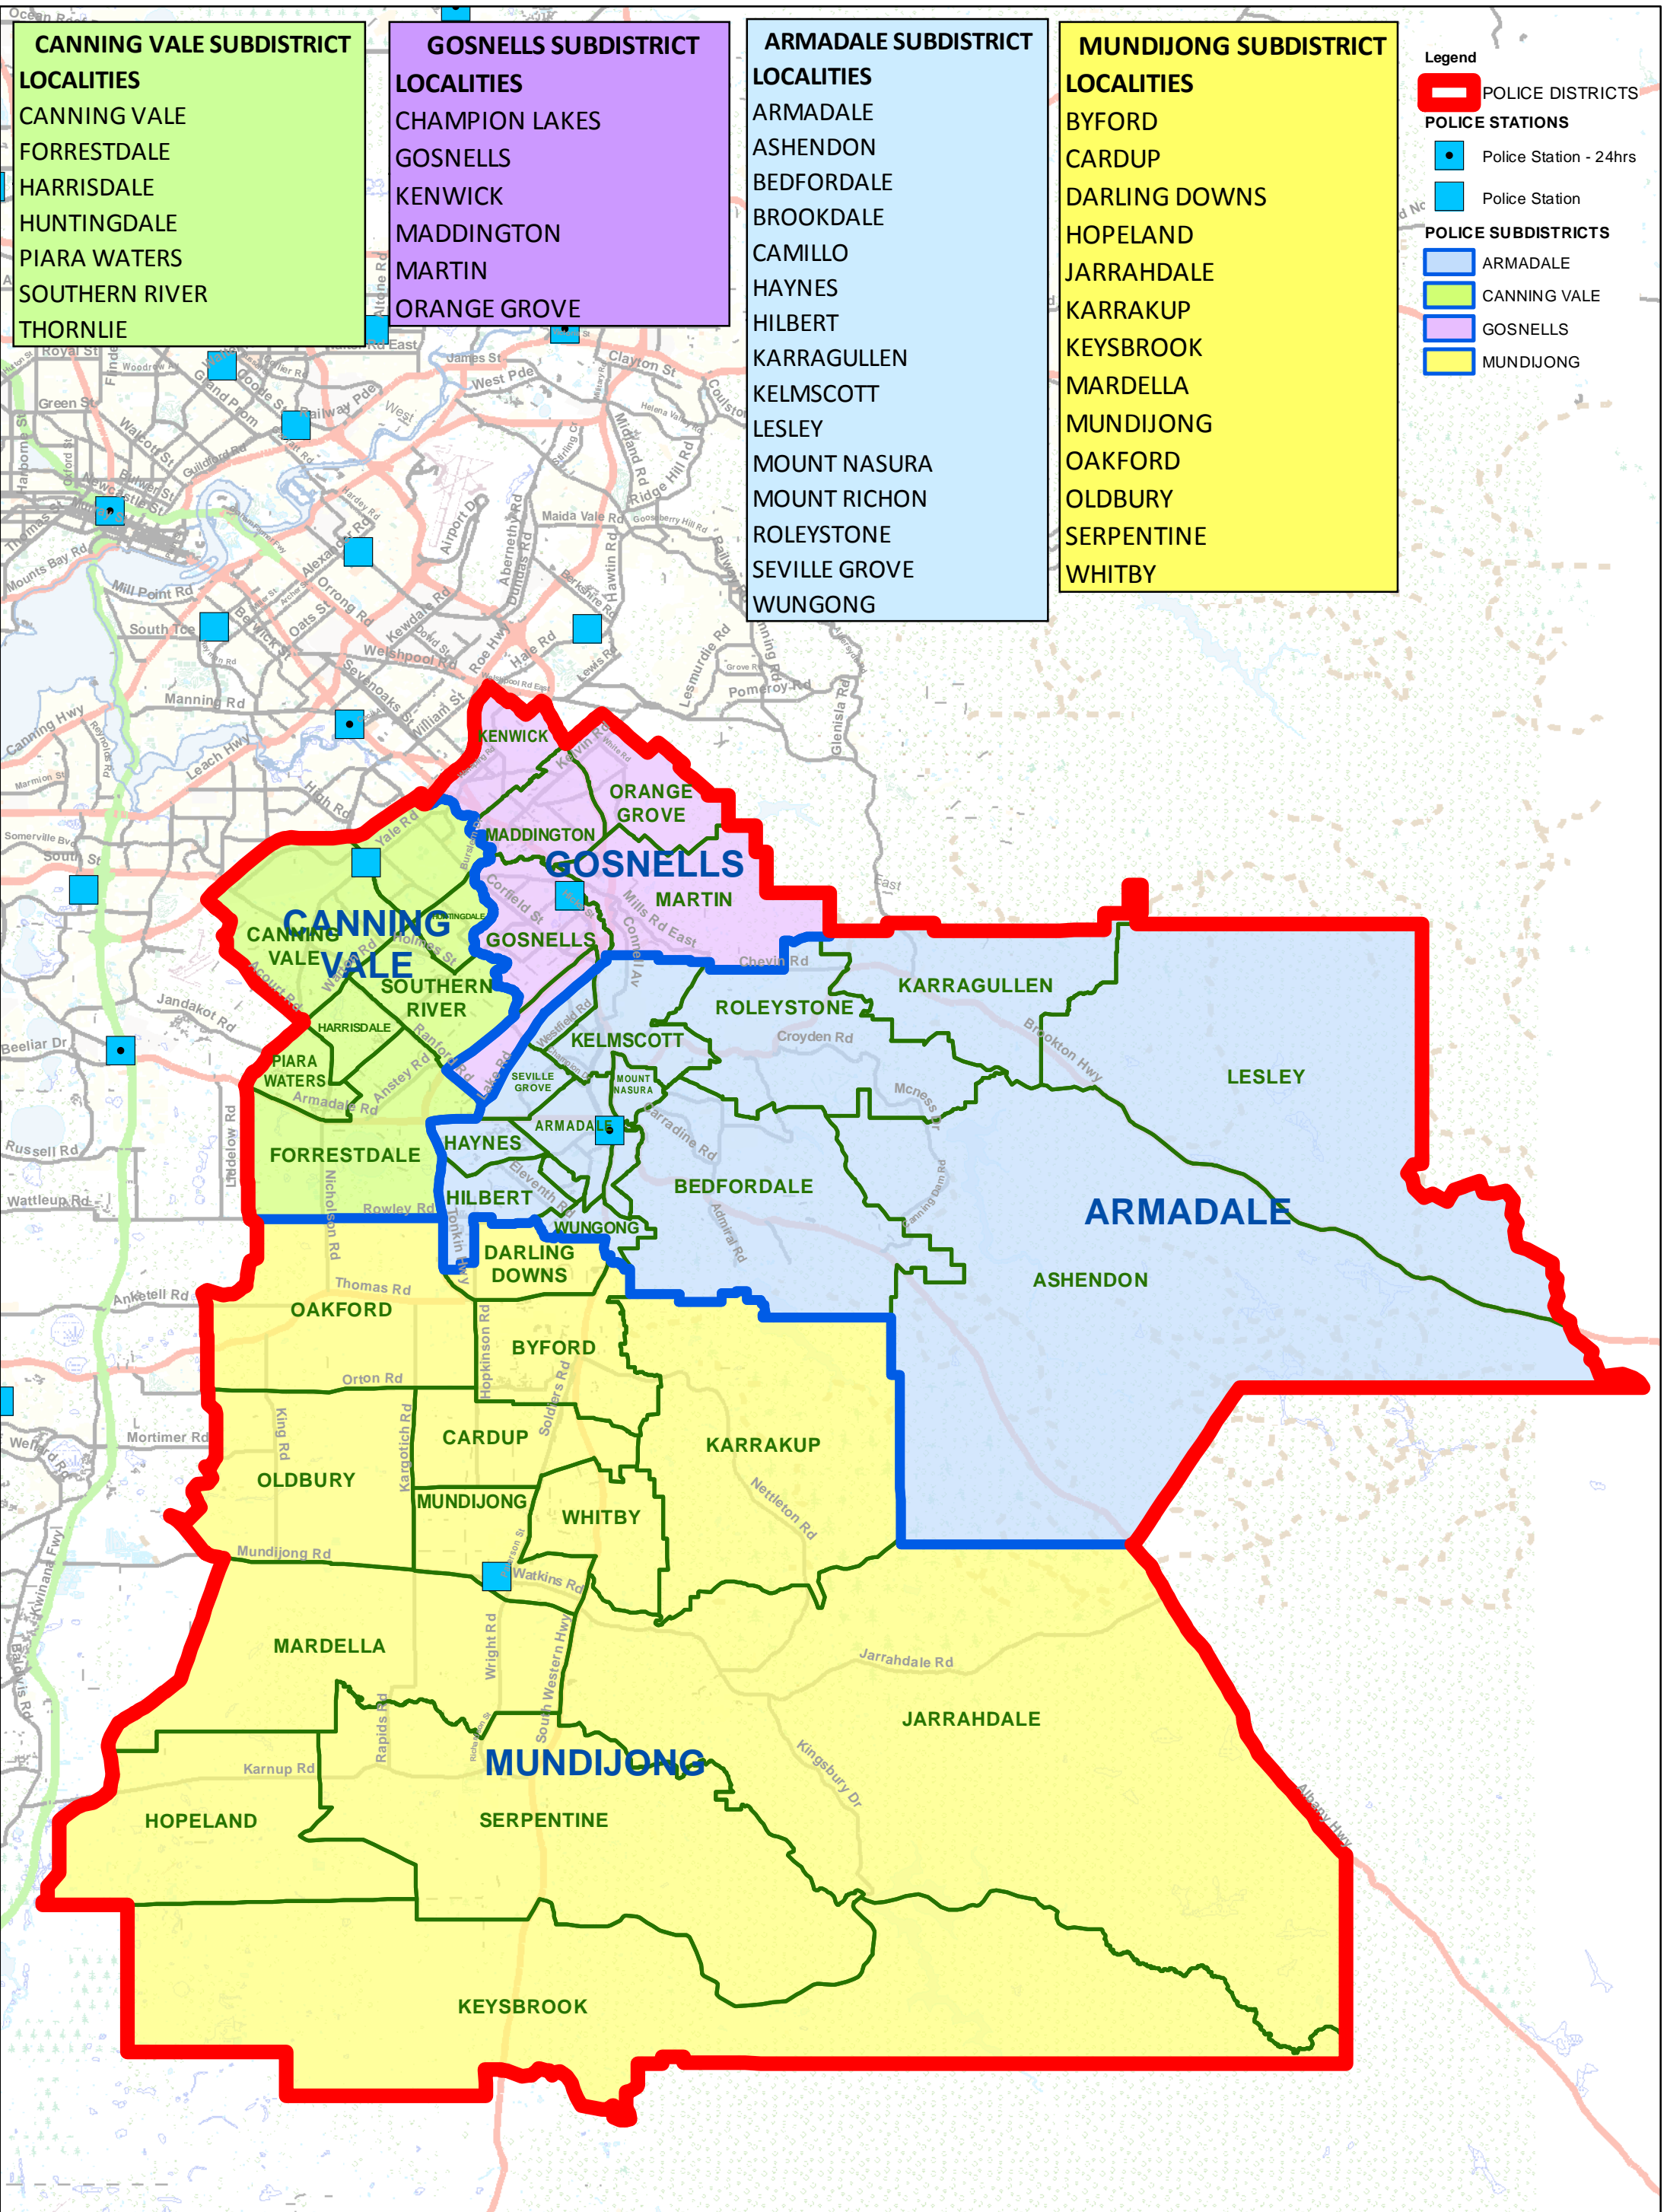

# WA POLICE FORCE - ARMADALE DISTRICT

**CANNING VALE SUBDISTRICT LOCALITIES**  
 CANNING VALE  
 FORRESTDAL  
 HARRISDALE  
 HUNTINGDALE  
 PIARA WATERS  
 SOUTHERN RIVER  
 THORNIE

**GOSNELLS SUBDISTRICT LOCALITIES**  
 CHAMPION LAKES  
 GOSNELLS  
 KENWICK  
 MADDINGTON  
 MARTIN  
 ORANGE GROVE

**ARMADALE SUBDISTRICT LOCALITIES**  
 ARMADALE  
 ASHENDON  
 BEDFORDALE  
 BROOKDALE  
 CAMILLO  
 HAYNES  
 HILBERT  
 KARRAGULLEN  
 KELMSCOTT  
 LESLEY  
 MOUNT NASURA  
 MOUNT RICHON  
 ROLEYSTONE  
 SEVILLE GROVE  
 WUNGONG

**MUNDIJONG SUBDISTRICT LOCALITIES**  
 BYFORD  
 CARDUP  
 DARLING DOWNS  
 HOPELAND  
 JARRAHDALE  
 KARRAKUP  
 KEYSBROOK  
 MARDELLA  
 MUNDIJONG  
 OAKFORD  
 OLDBURY  
 SERPENTINE  
 WHITBY

**Legend**

- POLICE DISTRICTS
- POLICE STATIONS**
  - Police Station - 24hrs
  - Police Station
- POLICE SUBDISTRICTS**
  - ARMADALE
  - CANNING VALE
  - GOSNELLS
  - MUNDIJONG