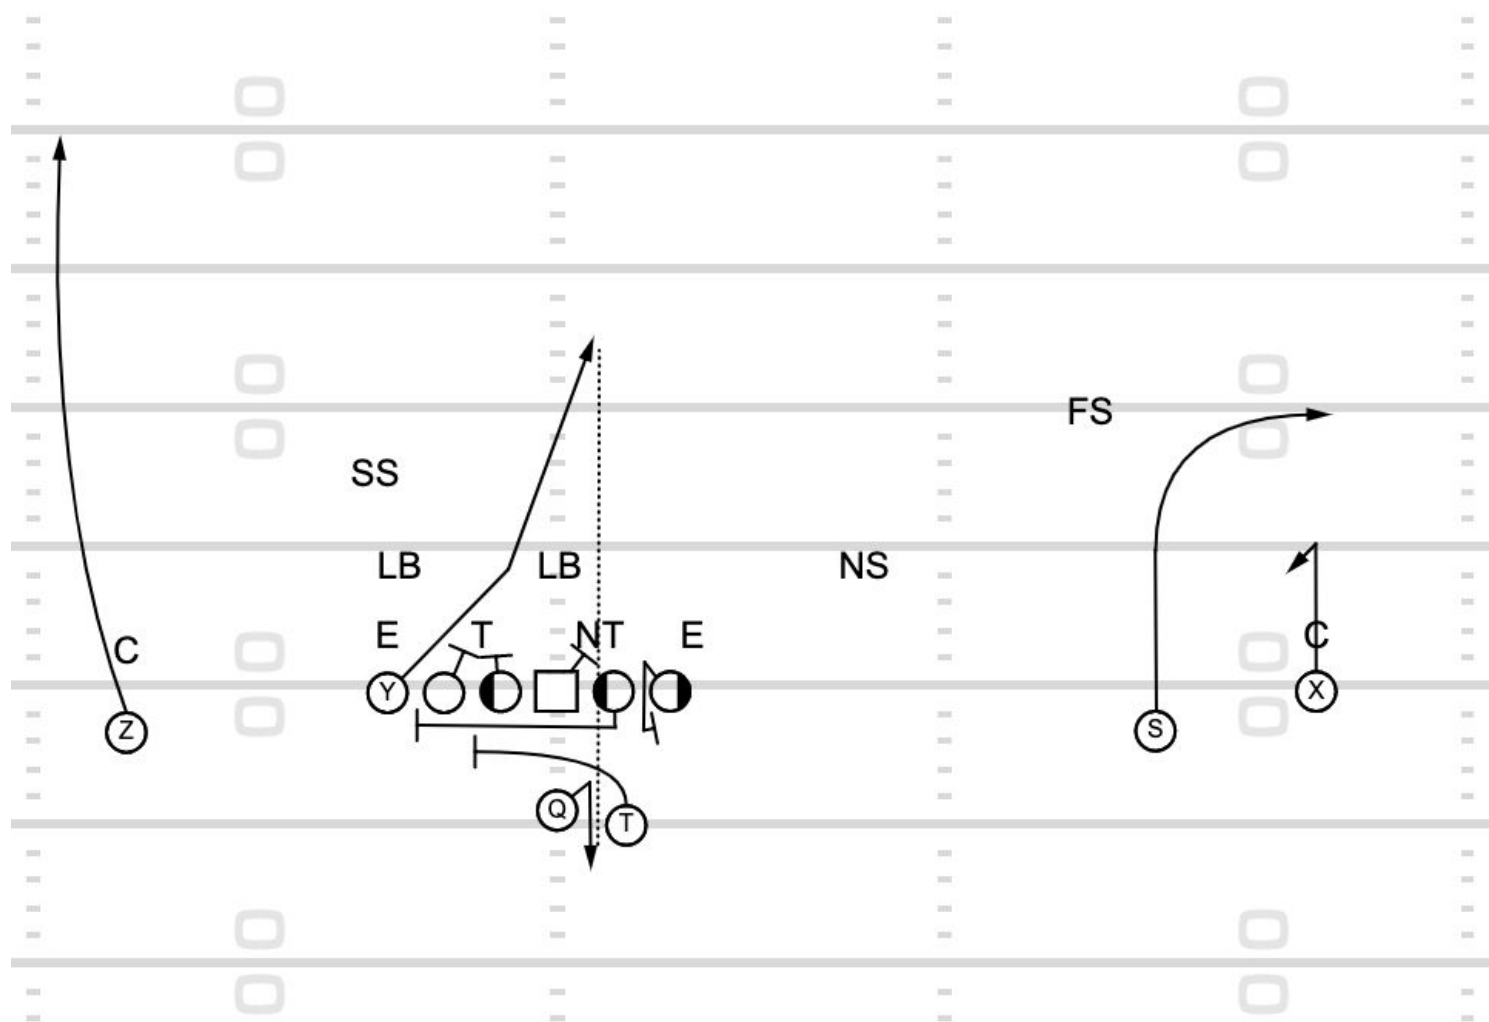

Pitt

Pass Game

12	Y-Motion to Curl-Flat Slot Cross (58)	Motion	9:06 1Q	Florida	Pass Game
-----------	---------------------------------------	--------	---------	---------	-----------

13

Slot Receiver Motion Screen (73)