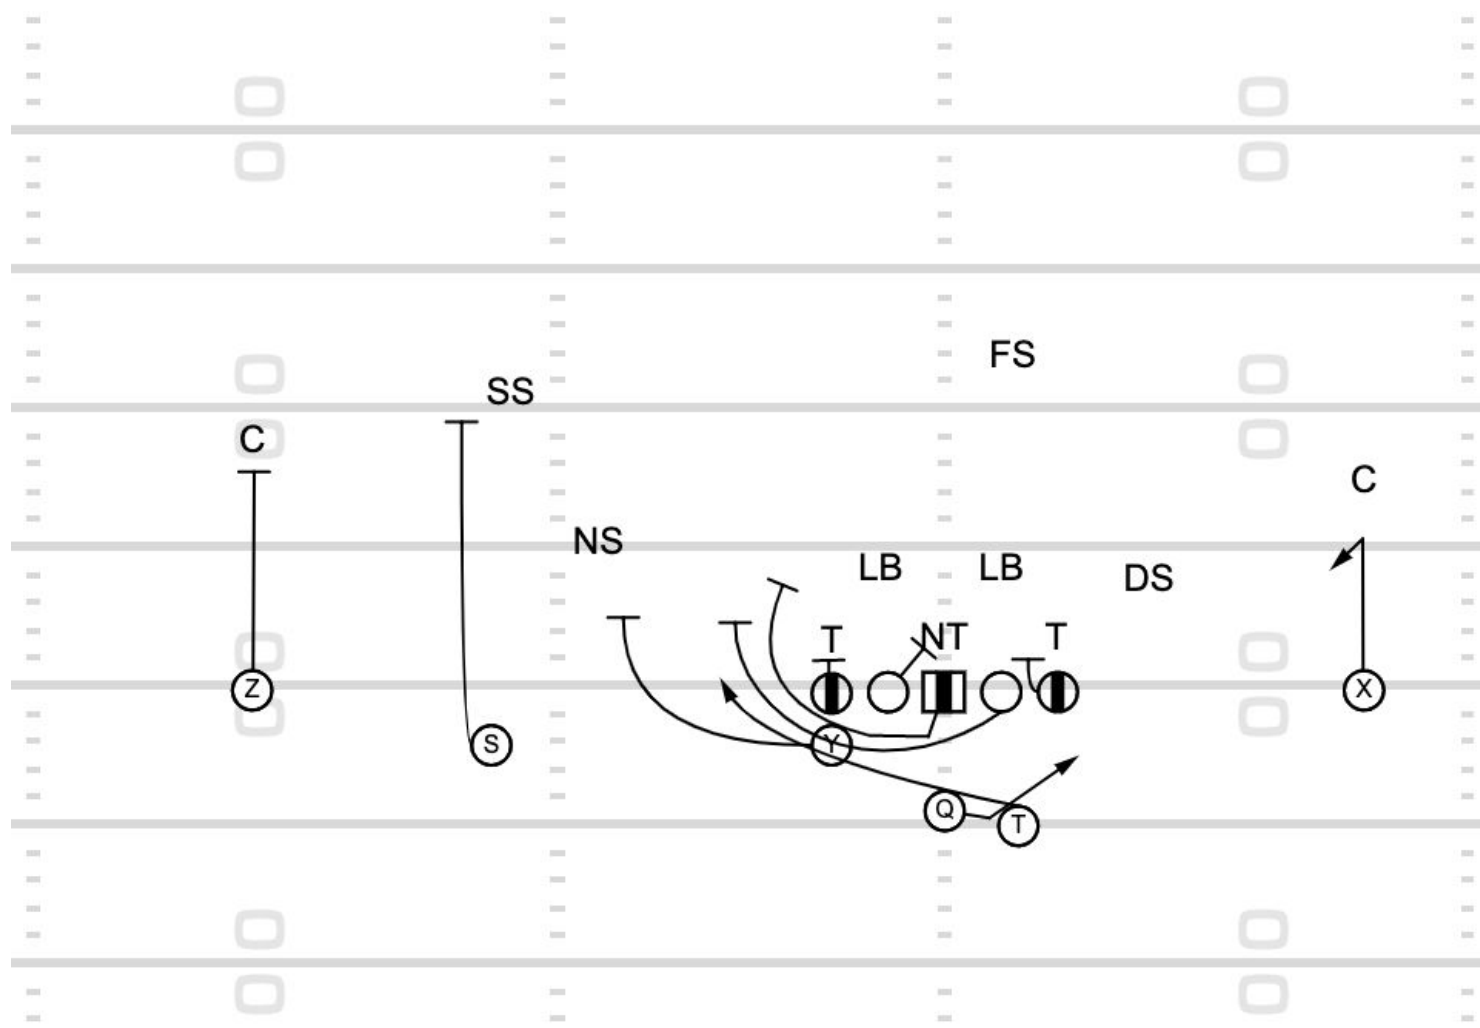

Run Game

10

Power Kick (9)

Power

9:00 1Q

Pitt

Run Game

11	Trio Pin Pull CG X Hitch RPO (8)	Pin Pull	1:39 1Q	Ball State	Run Game
-----------	----------------------------------	----------	---------	------------	----------