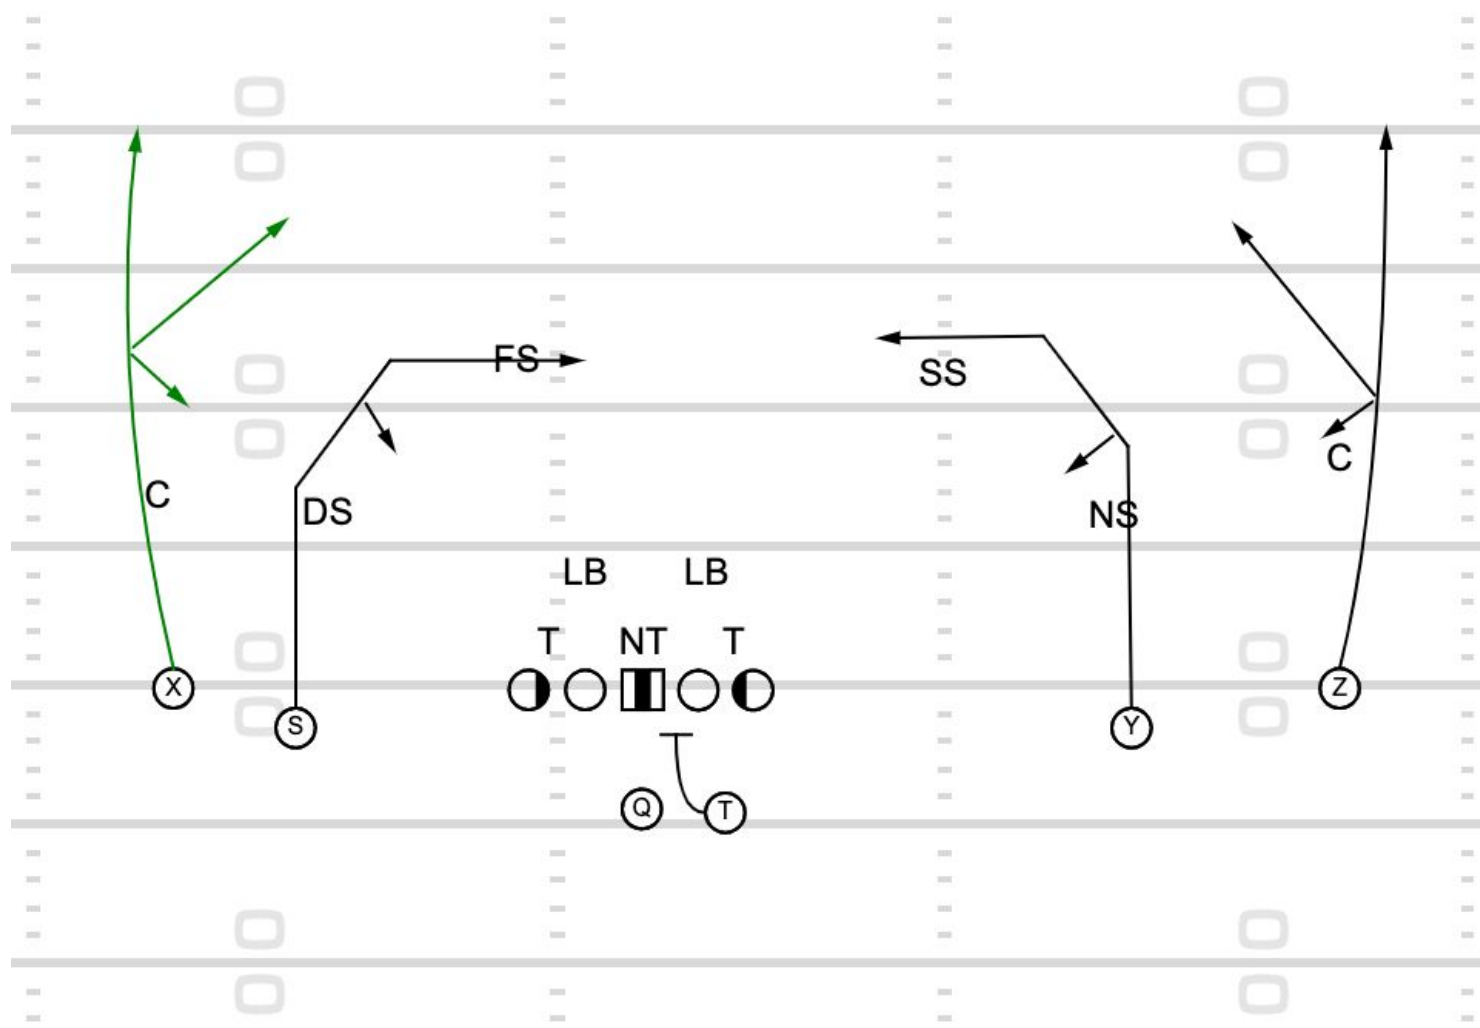

Jet Sweep

10:11 2Q

Vanderbilt

Run Game

Pass Game

1	Double Deep Choice (88) - Review Notes	Choice	9:12 1Q	Ball State	Pass Game
---	--	--------	---------	------------	-----------

2

PA Inside Choice (61)