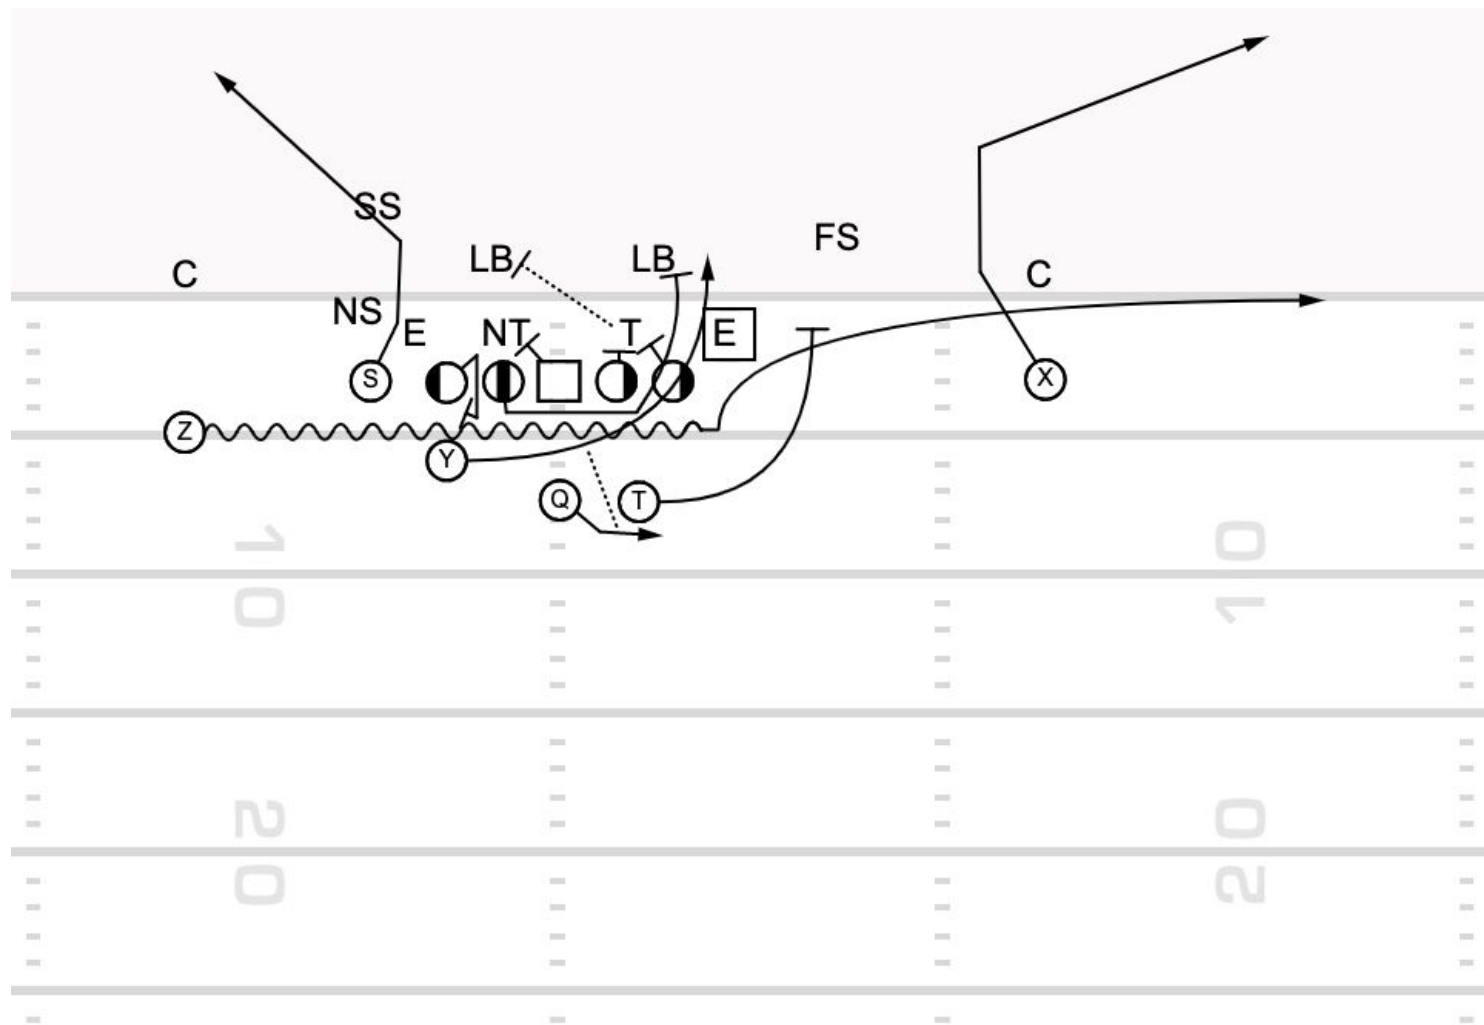

Screen

5:03 2Q

Clemson

Pass Game

14	2x2 Stack Flare Screen / Boundary Now Screen (70)	Screen	4:35 1Q	Florida	Pass Game
----	--	--------	---------	---------	-----------

15

Z Motion Shovel Option (2 Point Play) (75)

2 Point

14:01 4Q

Alabama

Pass Game

RPOs & Wrinkles

1	2X2 Wide Stack IZ Now Screen RPO (26)	IZ RPO	9:27 1Q	Ball State	RPOs & Wrinkles
---	---------------------------------------	--------	---------	------------	-----------------