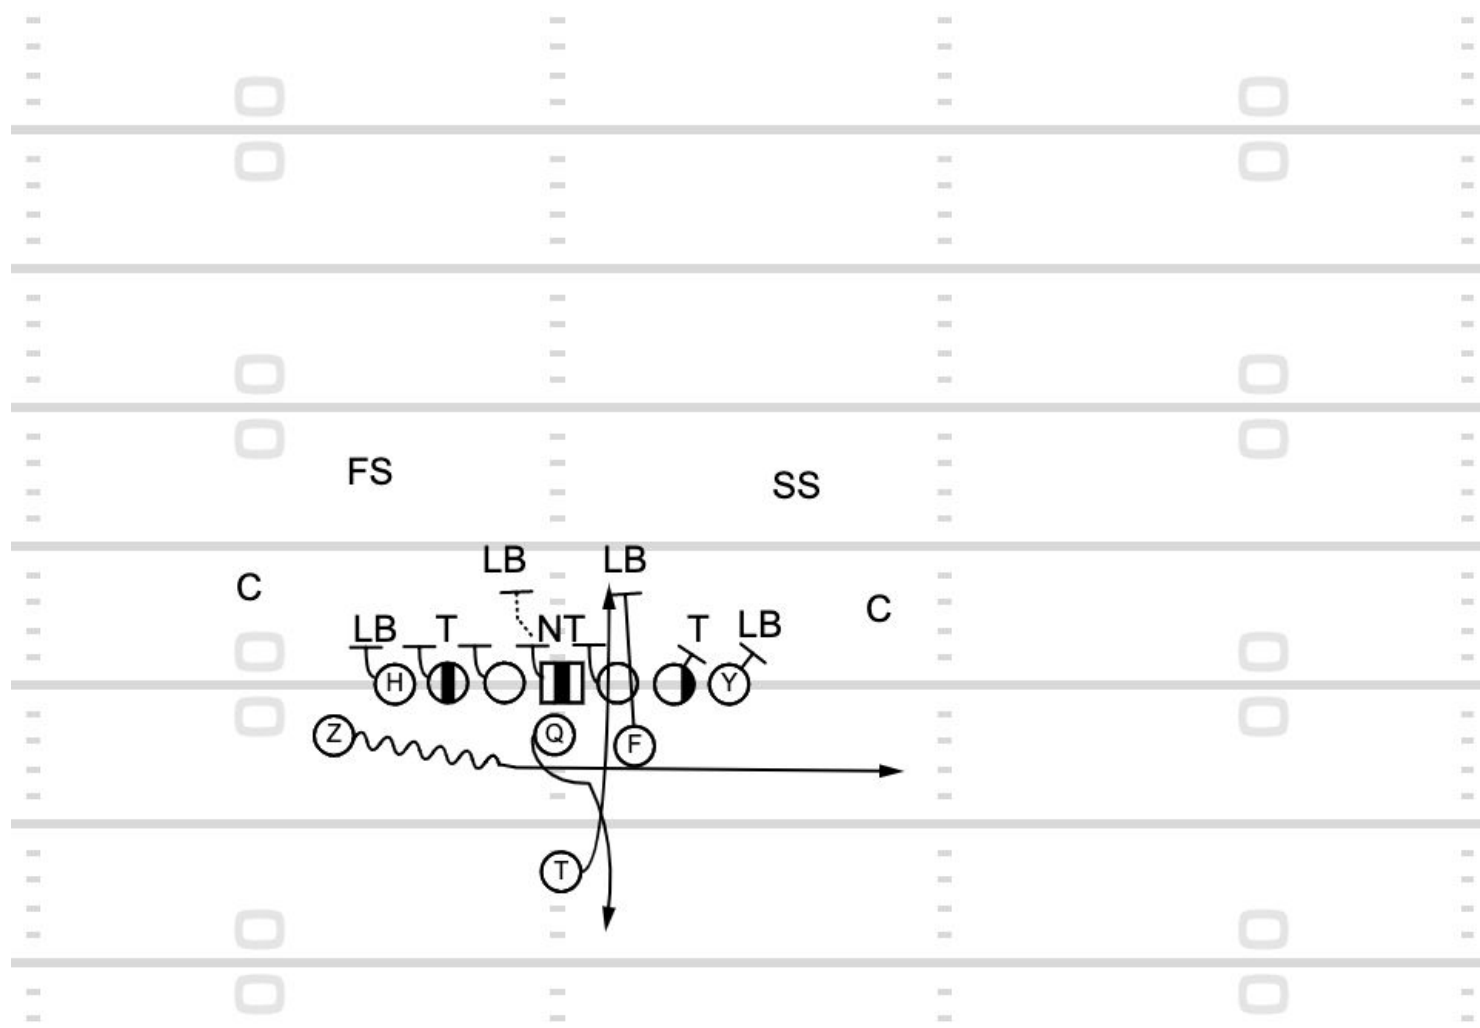

12

Wing Twin Kickout Wedge (13)

Wedge

13:54 1Q

LSU

Run Game

13	I Tite Jet Motion ISO (18)	Iso	11:06 2Q (Maybe 3rd)	Kentucky	Run Game
-----------	----------------------------	-----	----------------------	----------	----------