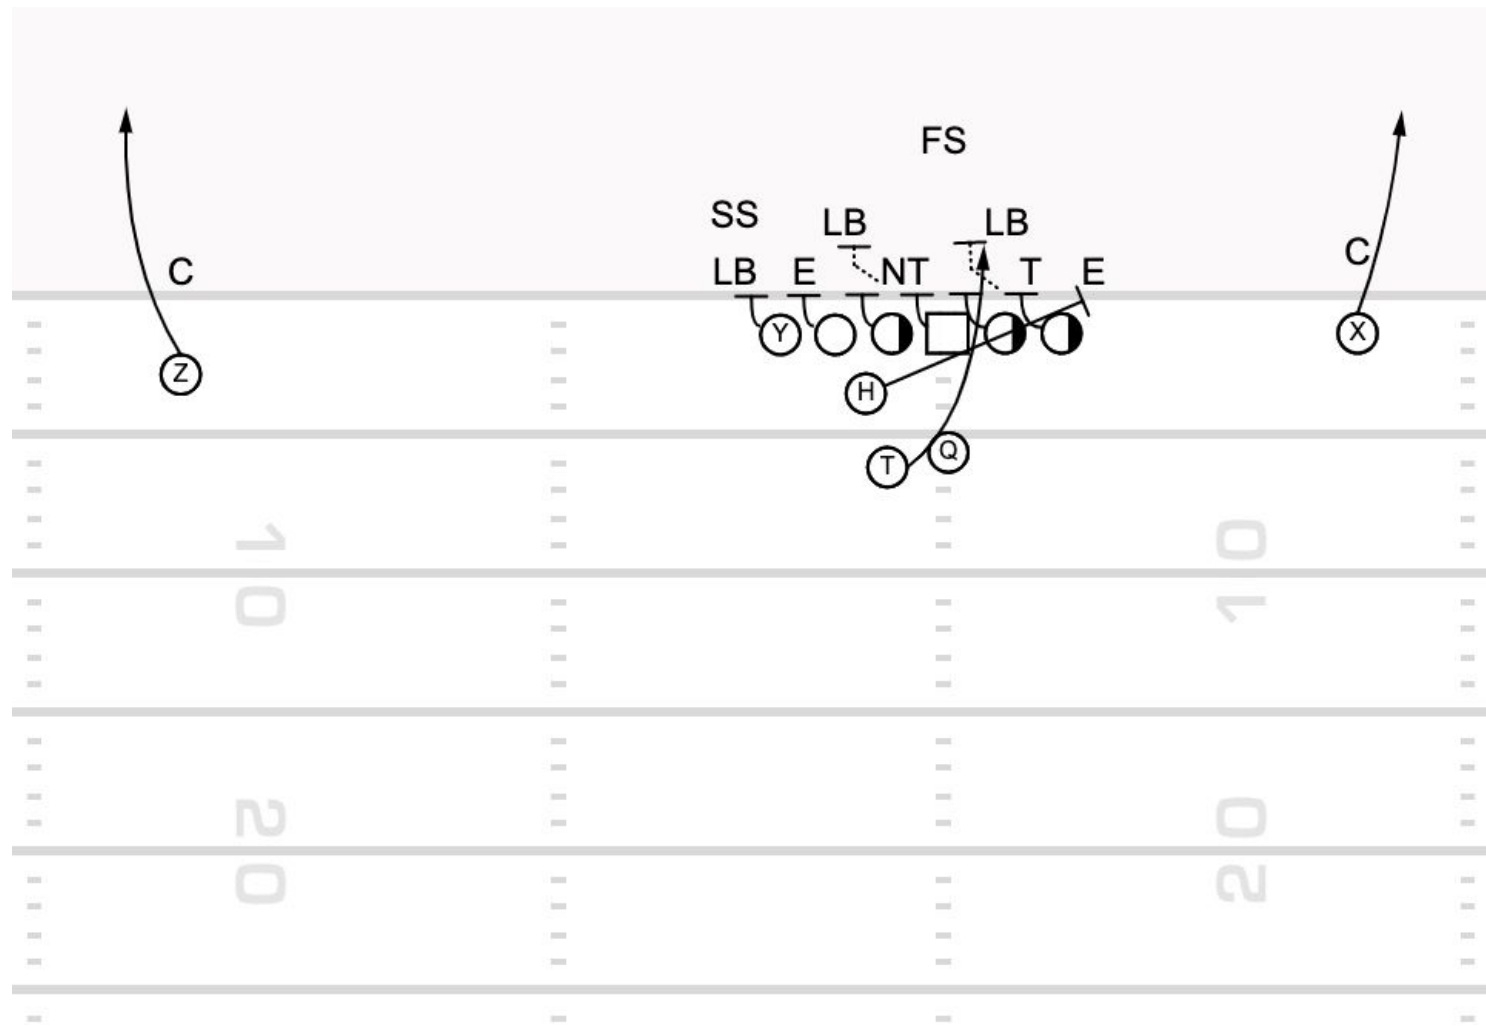

12

Wing Twin Kickout Wedge (13)

Wedge

13:54 1Q

LSU

Run Game

13	I Tite Jet Motion ISO (18)	Iso	11:06 2Q (Maybe 3rd)	Kentucky	Run Game
-----------	----------------------------	-----	----------------------	----------	----------