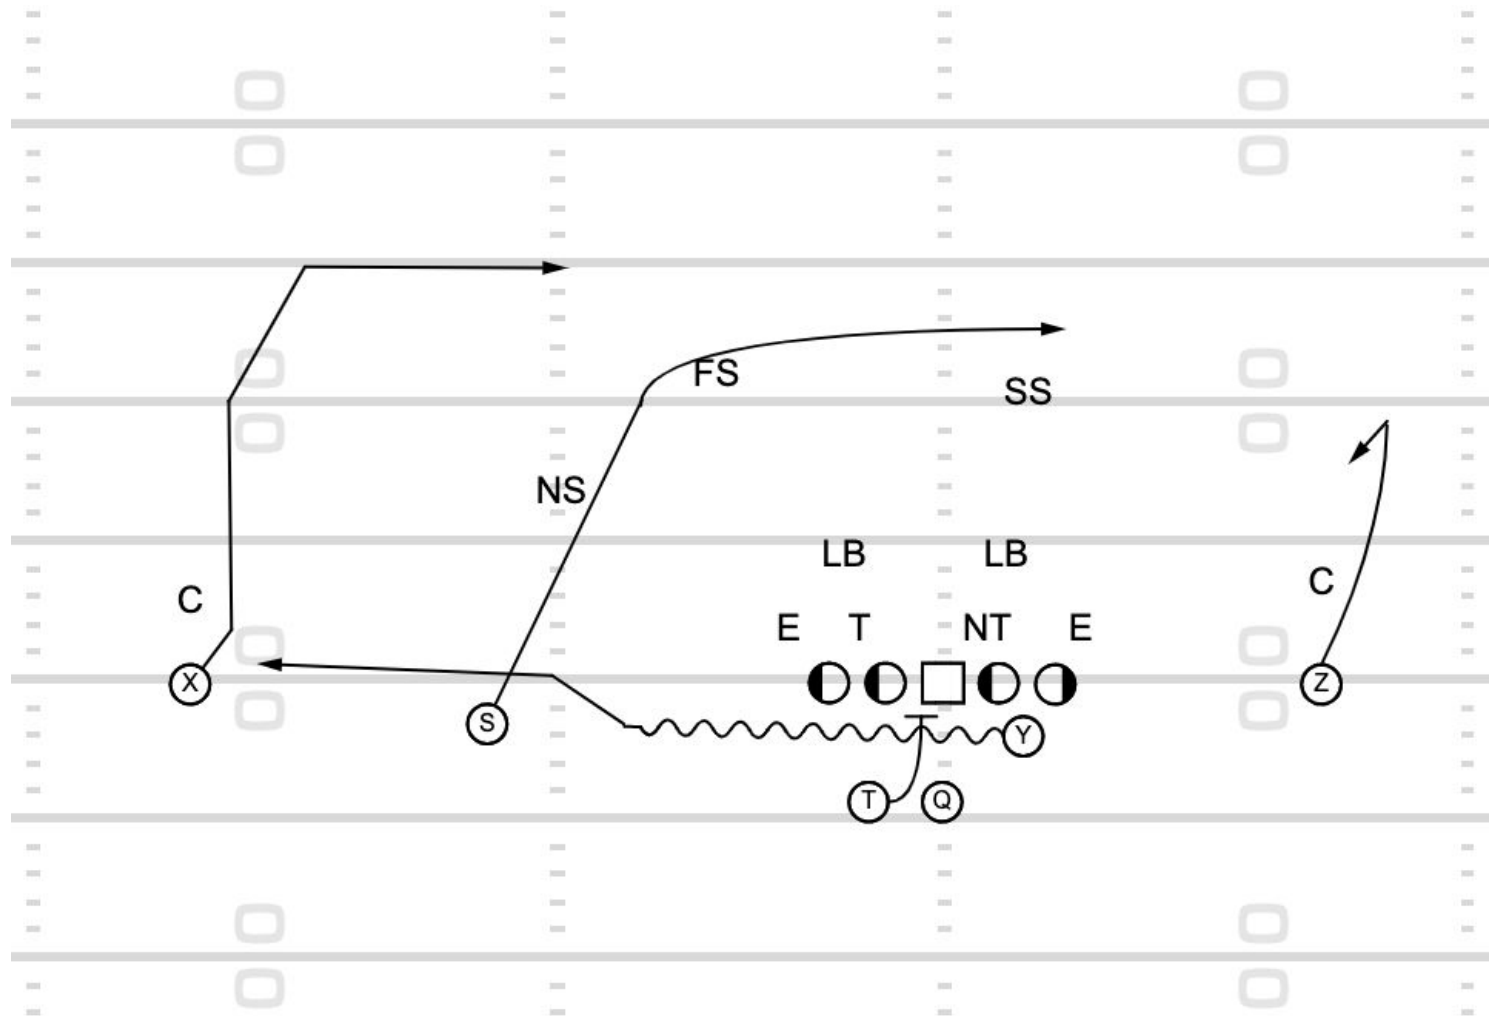

Pitt

Pass Game

12	Y-Motion to Curl-Flat Slot Cross (58)	Motion	9:06 1Q	Florida	Pass Game
-----------	---------------------------------------	--------	---------	---------	-----------

13

Slot Receiver Motion Screen (73)