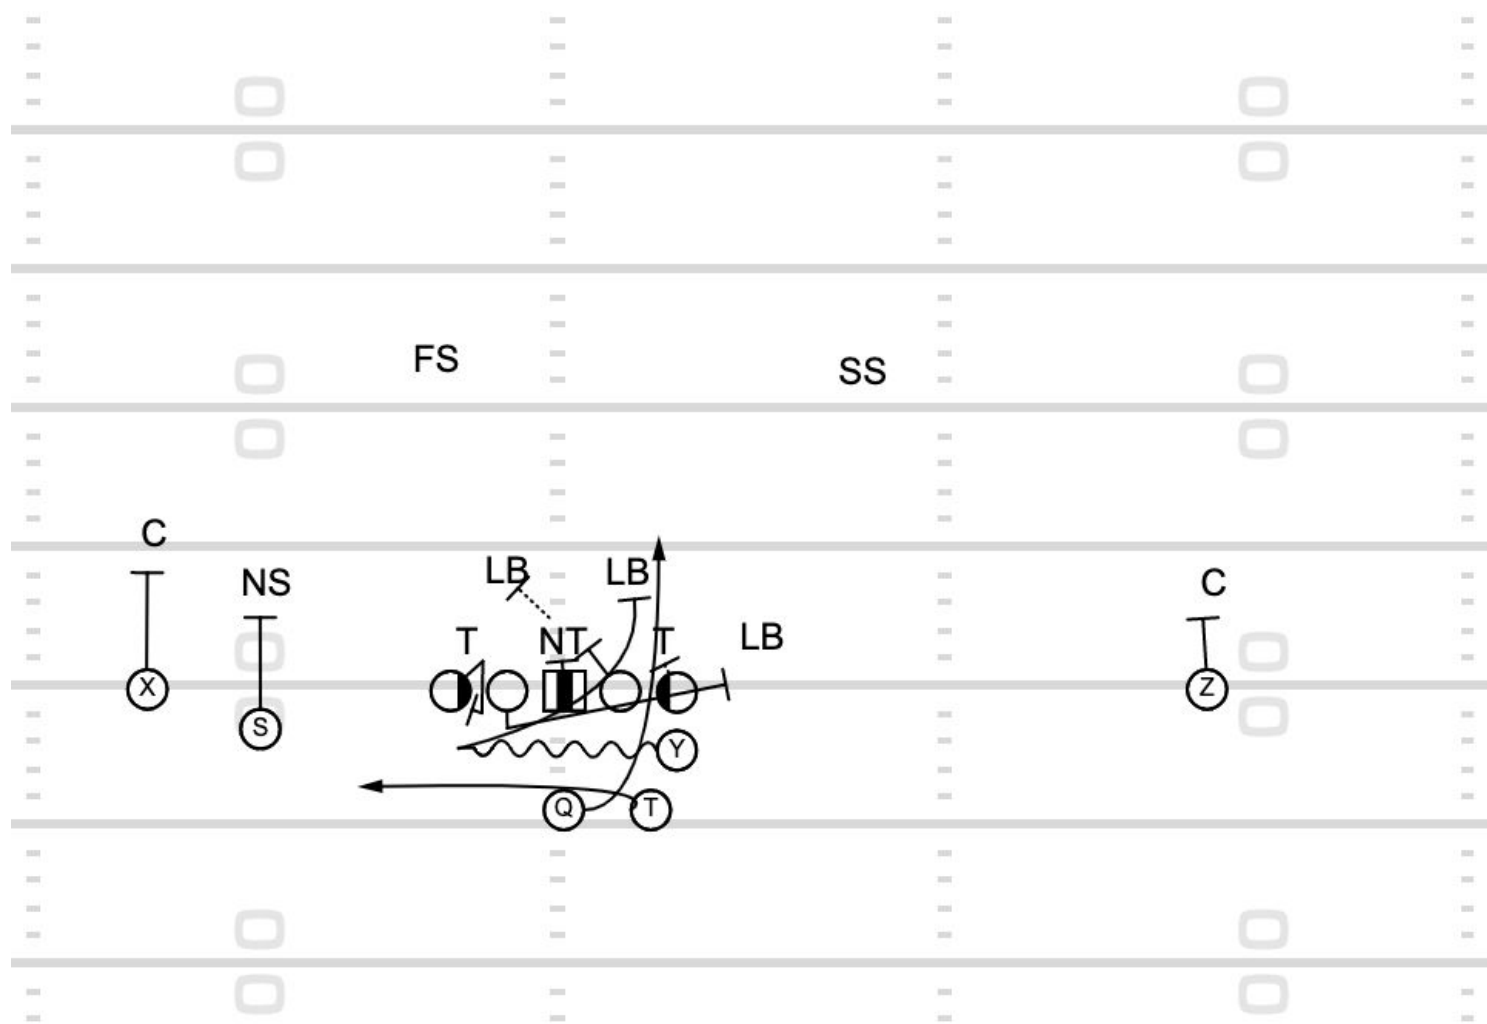

GT Counter

11:25 1Q

Missouri

Run Game

7	Y Motion QB GY Counter (16)	QB Counter	7:52 1Q	Alabama	Run Game
---	-----------------------------	------------	---------	---------	----------

8

QB Stretch (23)

QB Stretch