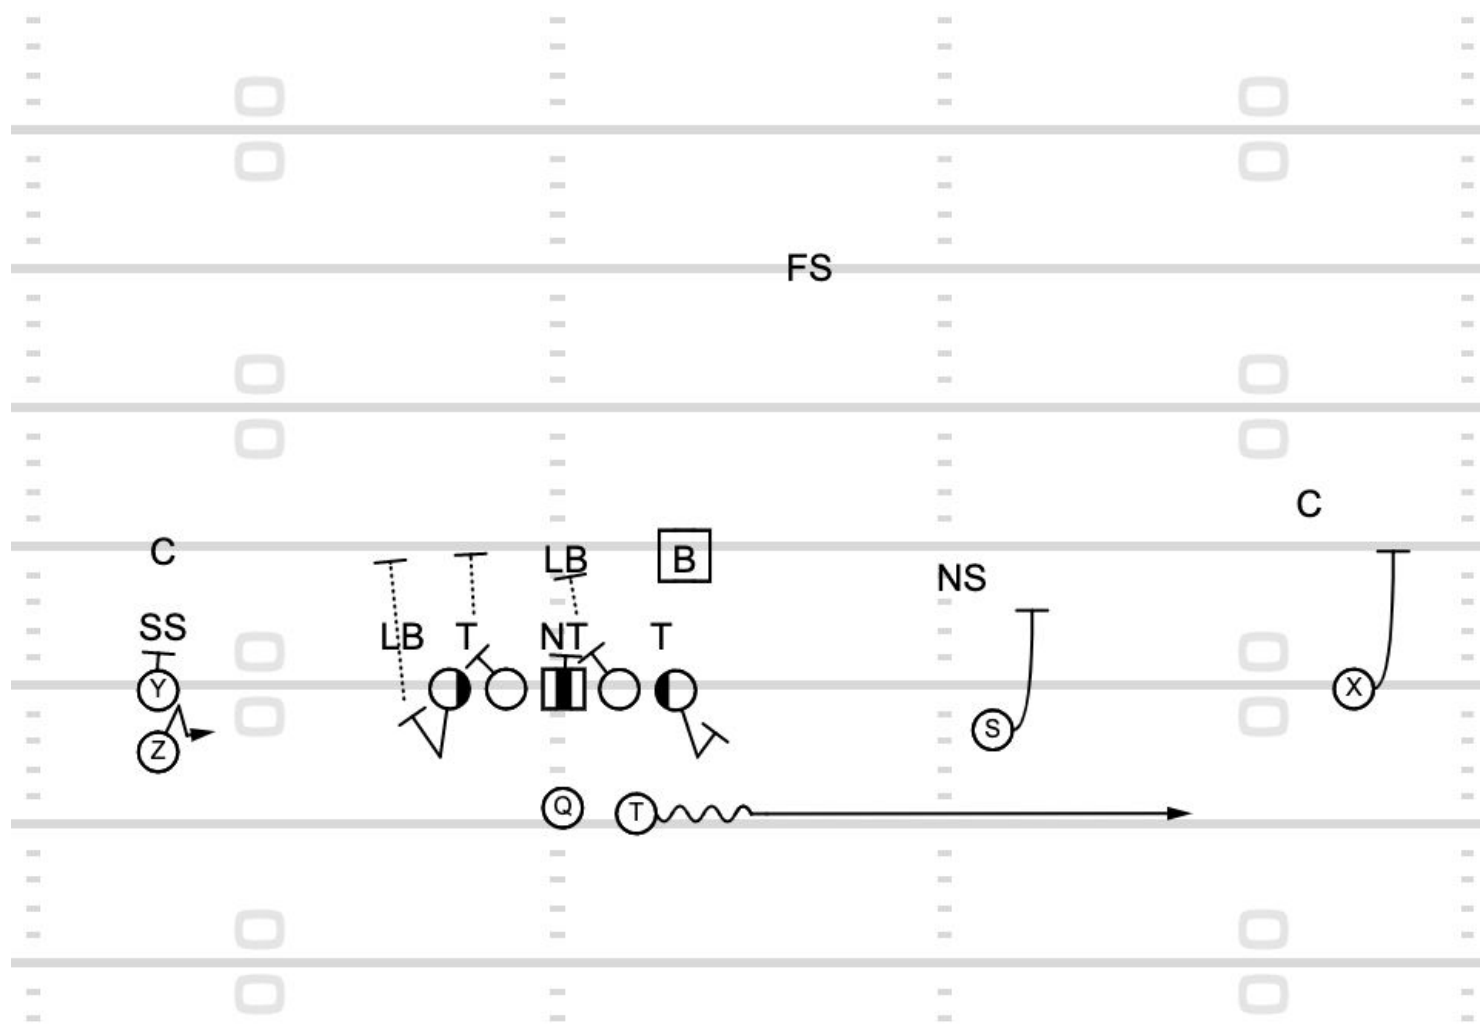

Screen

5:03 2Q

Clemson

Pass Game

14	2x2 Stack Flare Screen / Boundary Now Screen (70)	Screen	4:35 1Q	Florida	Pass Game
----	--	--------	---------	---------	-----------

15

Z Motion Shovel Option (2 Point Play) (75)