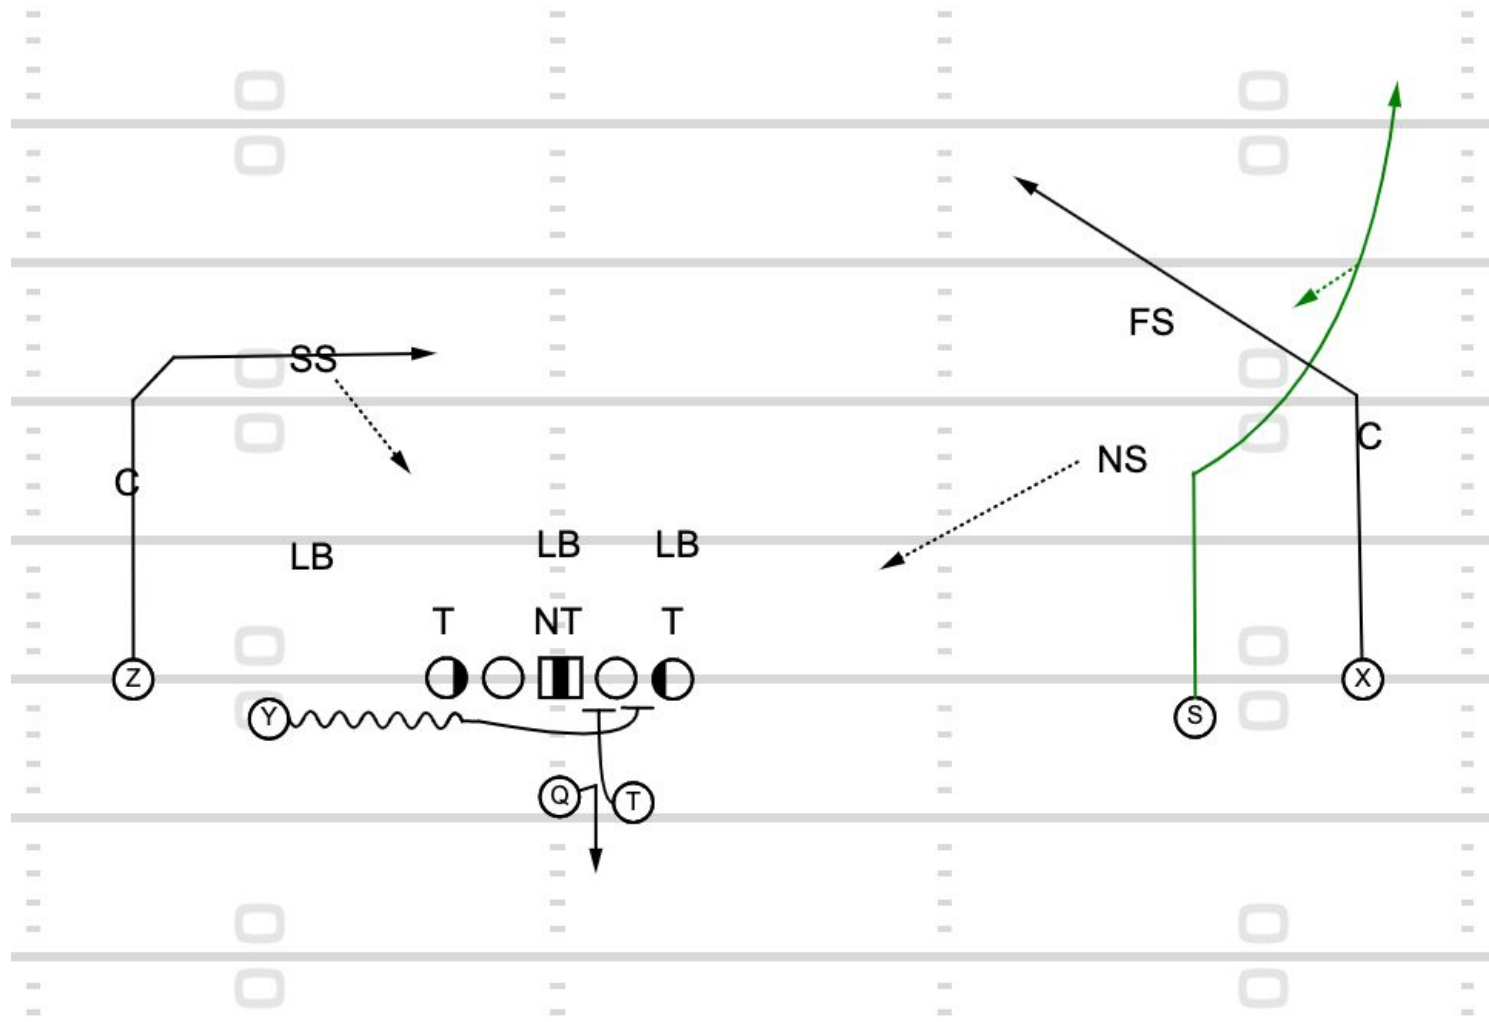

Choice

14:46 2Q

LSU

Pass Game

5	Y in Motion to Slot Right PA Choice Deep (49)	Choice	14:46 1Q	Ball State	Pass Game
---	---	--------	----------	------------	-----------

6

Slot Motion Slant-Rub to Boundary (45)