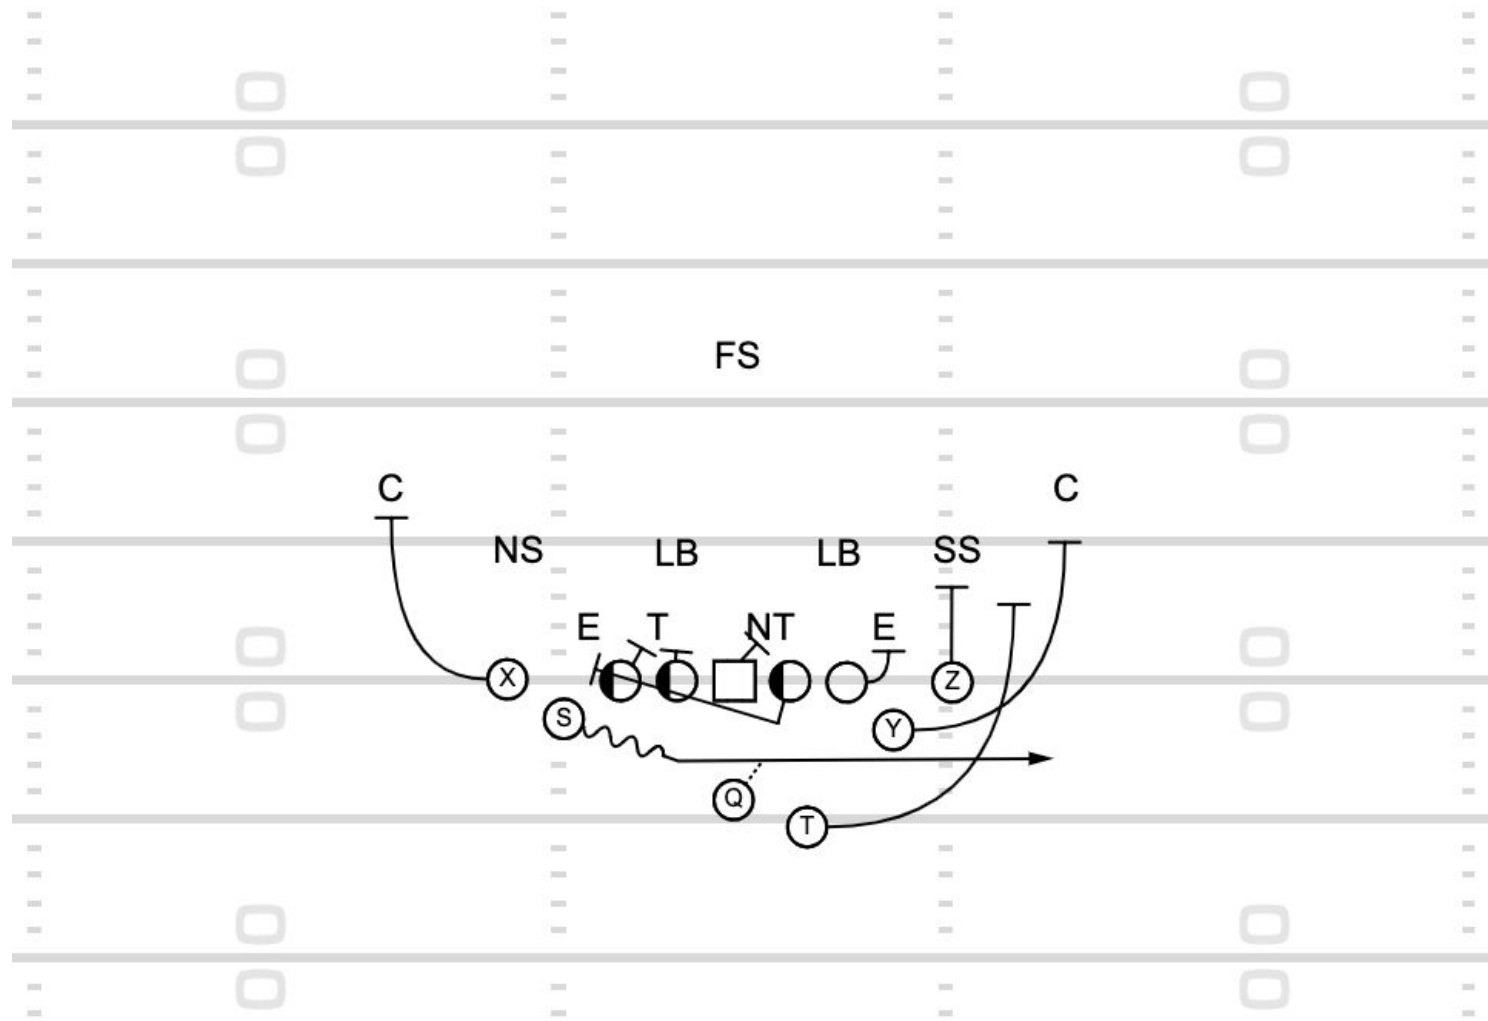

Jet Sweep

10:11 2Q

Vanderbilt

Run Game

Pass Game

1	Double Deep Choice (88) - Review Notes	Choice	9:12 1Q	Ball State	Pass Game
---	--	--------	---------	------------	-----------

2

PA Inside Choice (61)