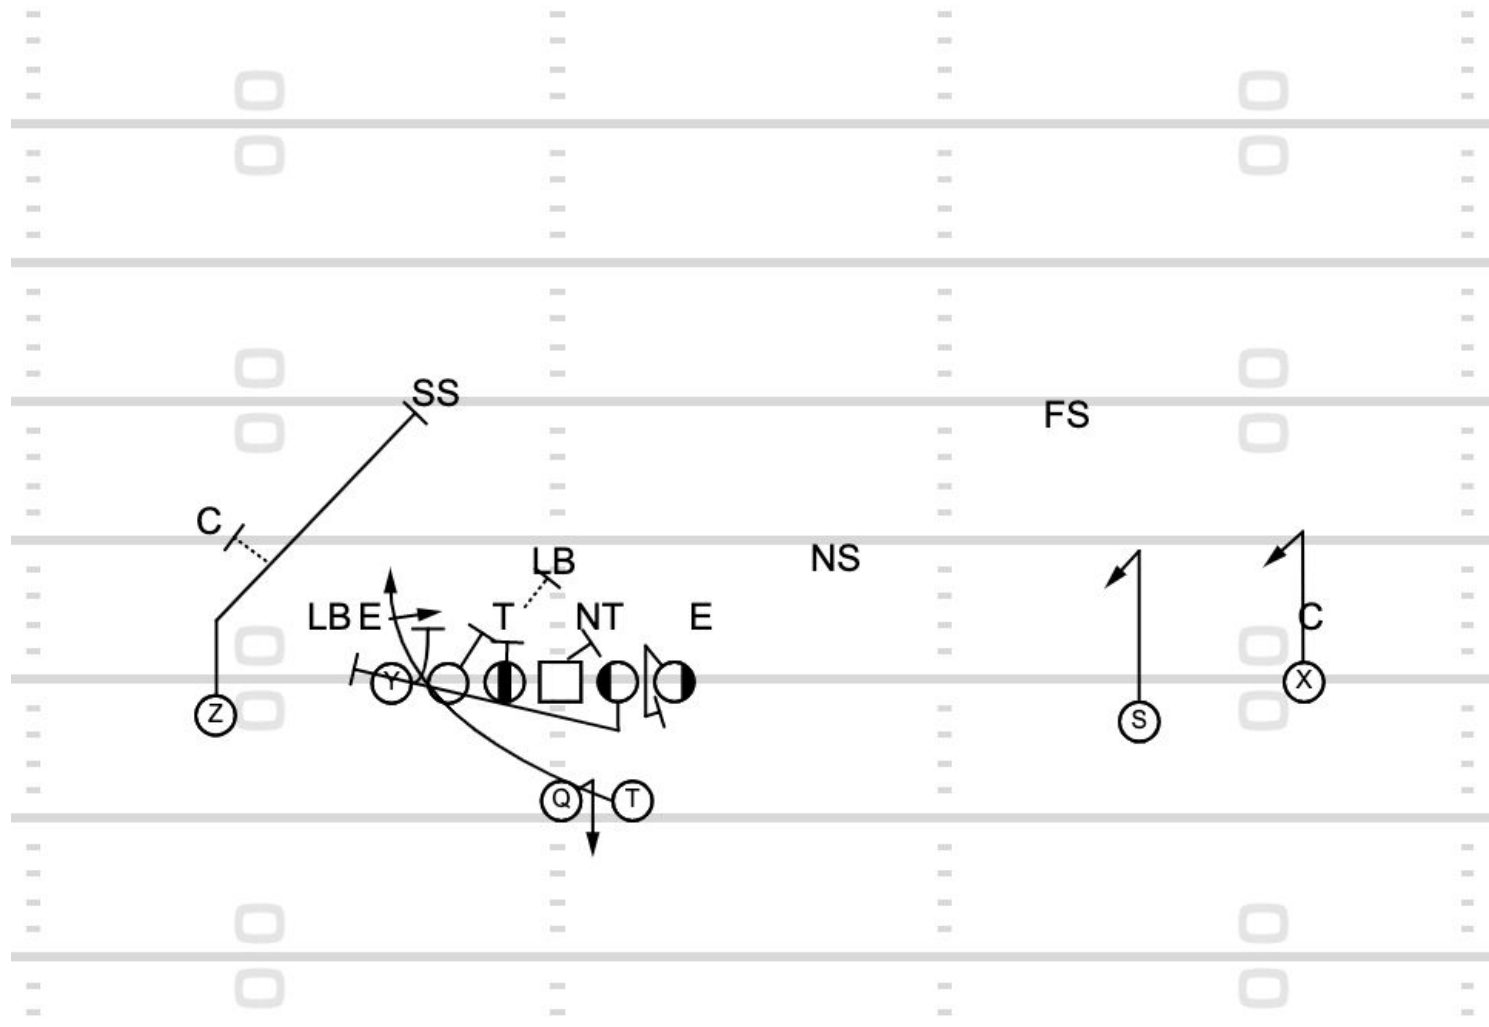

Run Game

10

Power Kick (9)

Power

9:00 1Q

Pitt

Run Game

11	Trio Pin Pull CG X Hitch RPO (8)	Pin Pull	1:39 1Q	Ball State	Run Game
-----------	----------------------------------	----------	---------	------------	----------