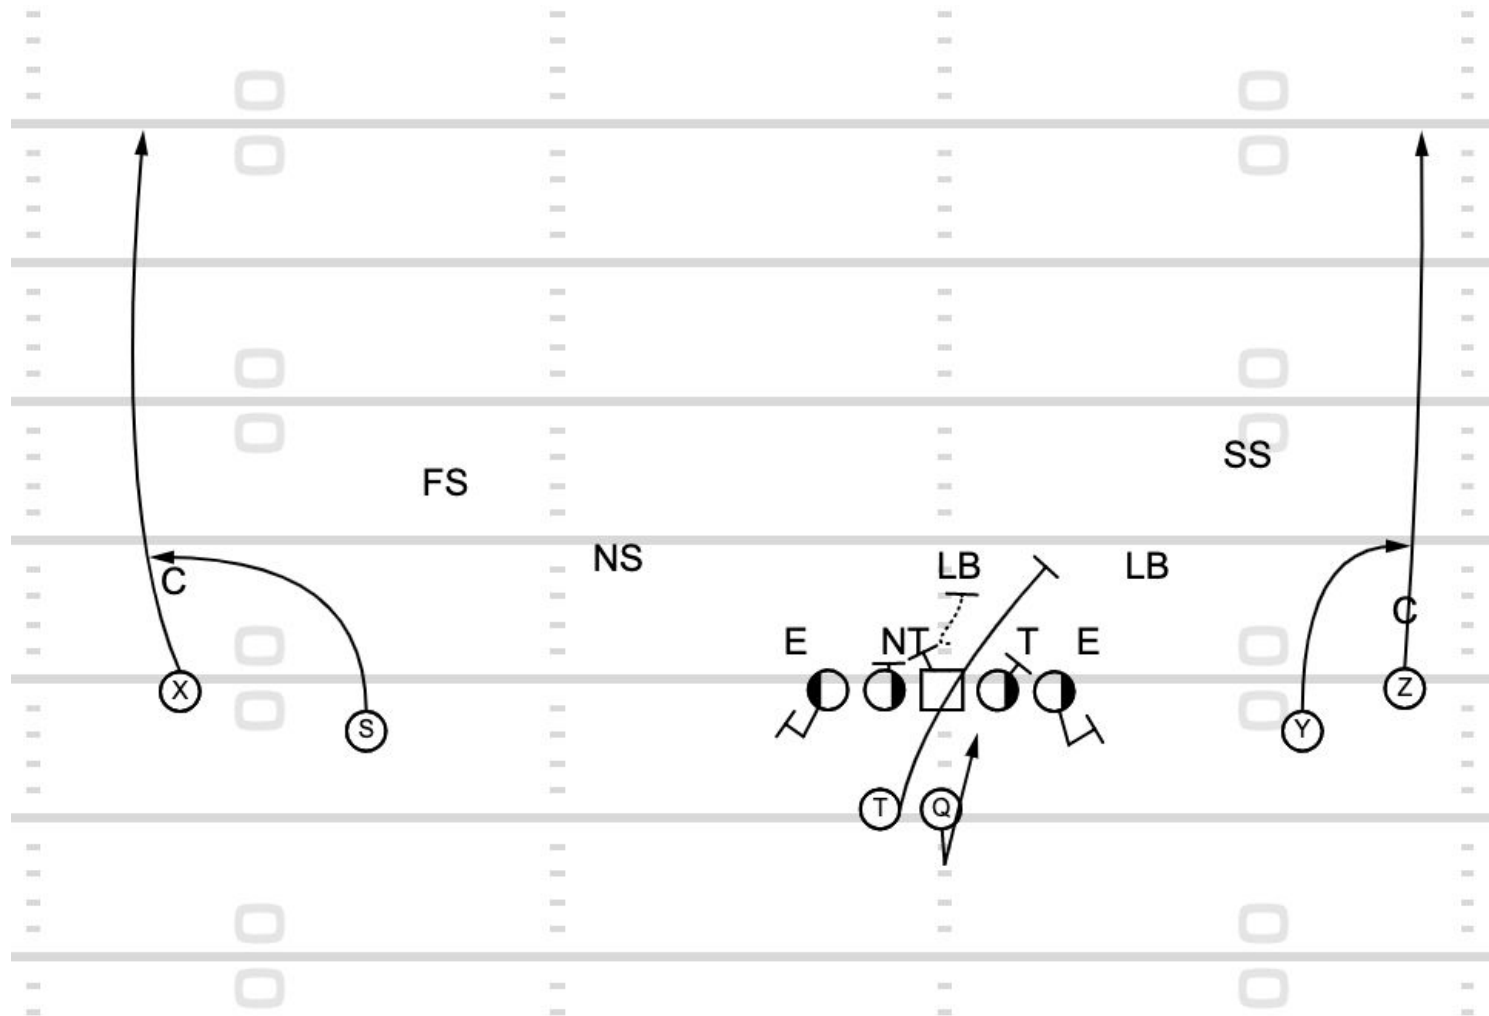

Run Game

10

Power Kick (9)

Power

9:00 1Q

Pitt

Run Game

11	Trio Pin Pull CG X Hitch RPO (8)	Pin Pull	1:39 1Q	Ball State	Run Game
-----------	----------------------------------	----------	---------	------------	----------