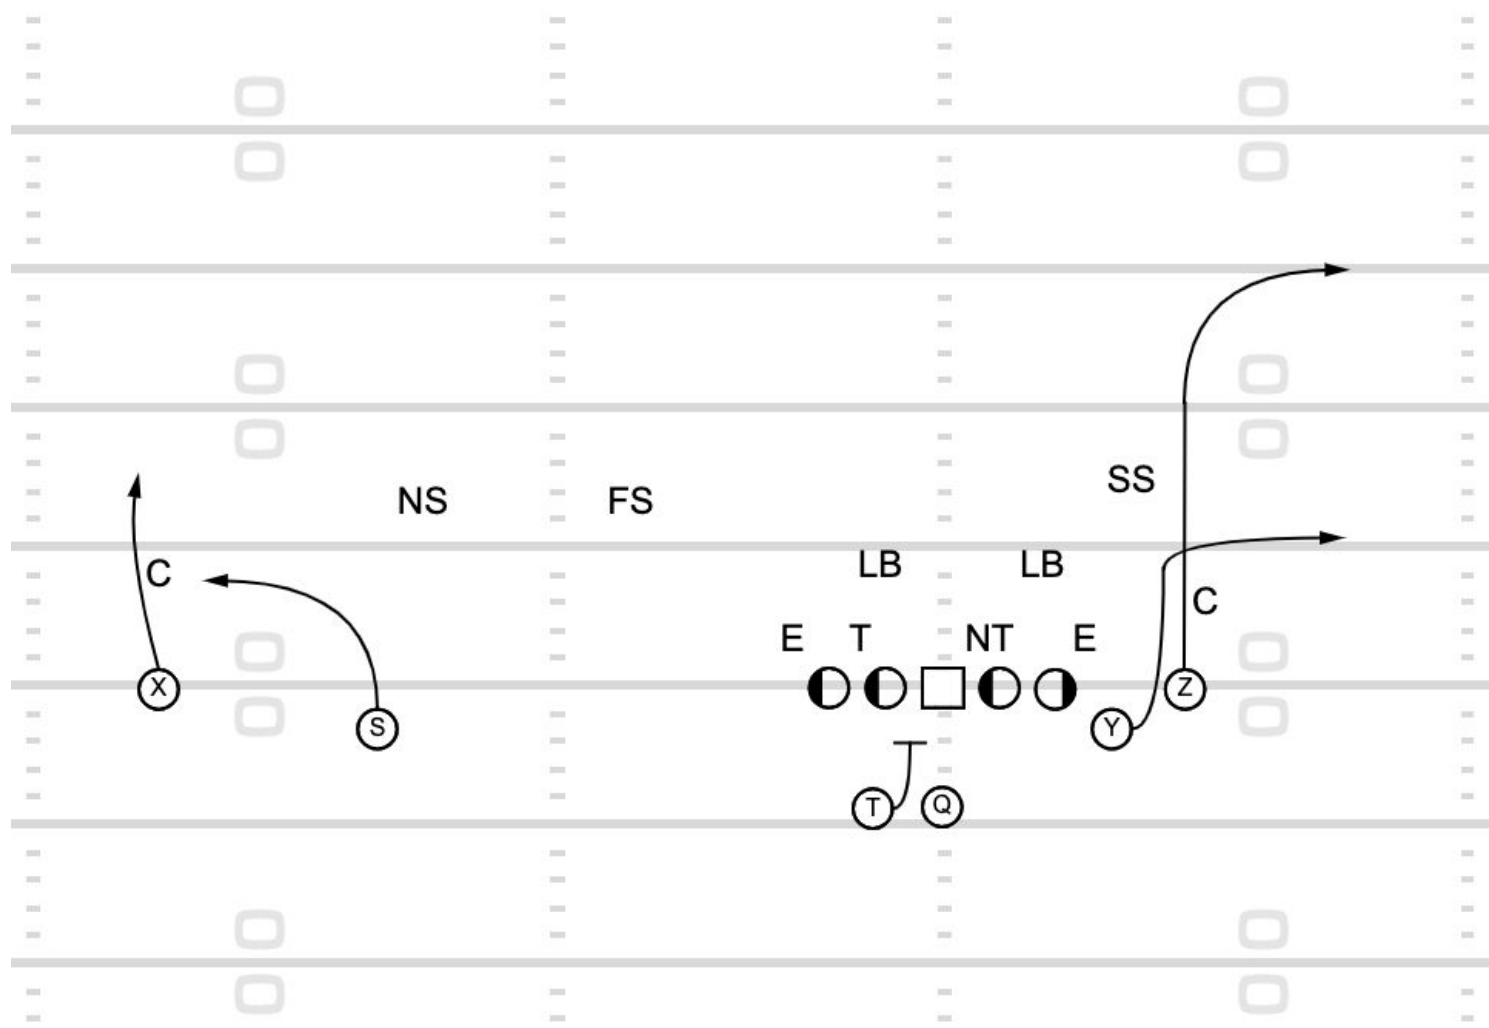

3:46 1Q

Pitt

Pass Game

9	PA Z Post DBL Dig T/Y Delay (53)	PA Y-Delay	5:20 2Q	Ball State	Pass Game
---	----------------------------------	------------	---------	------------	-----------

10

PA Slant-Seam (66)