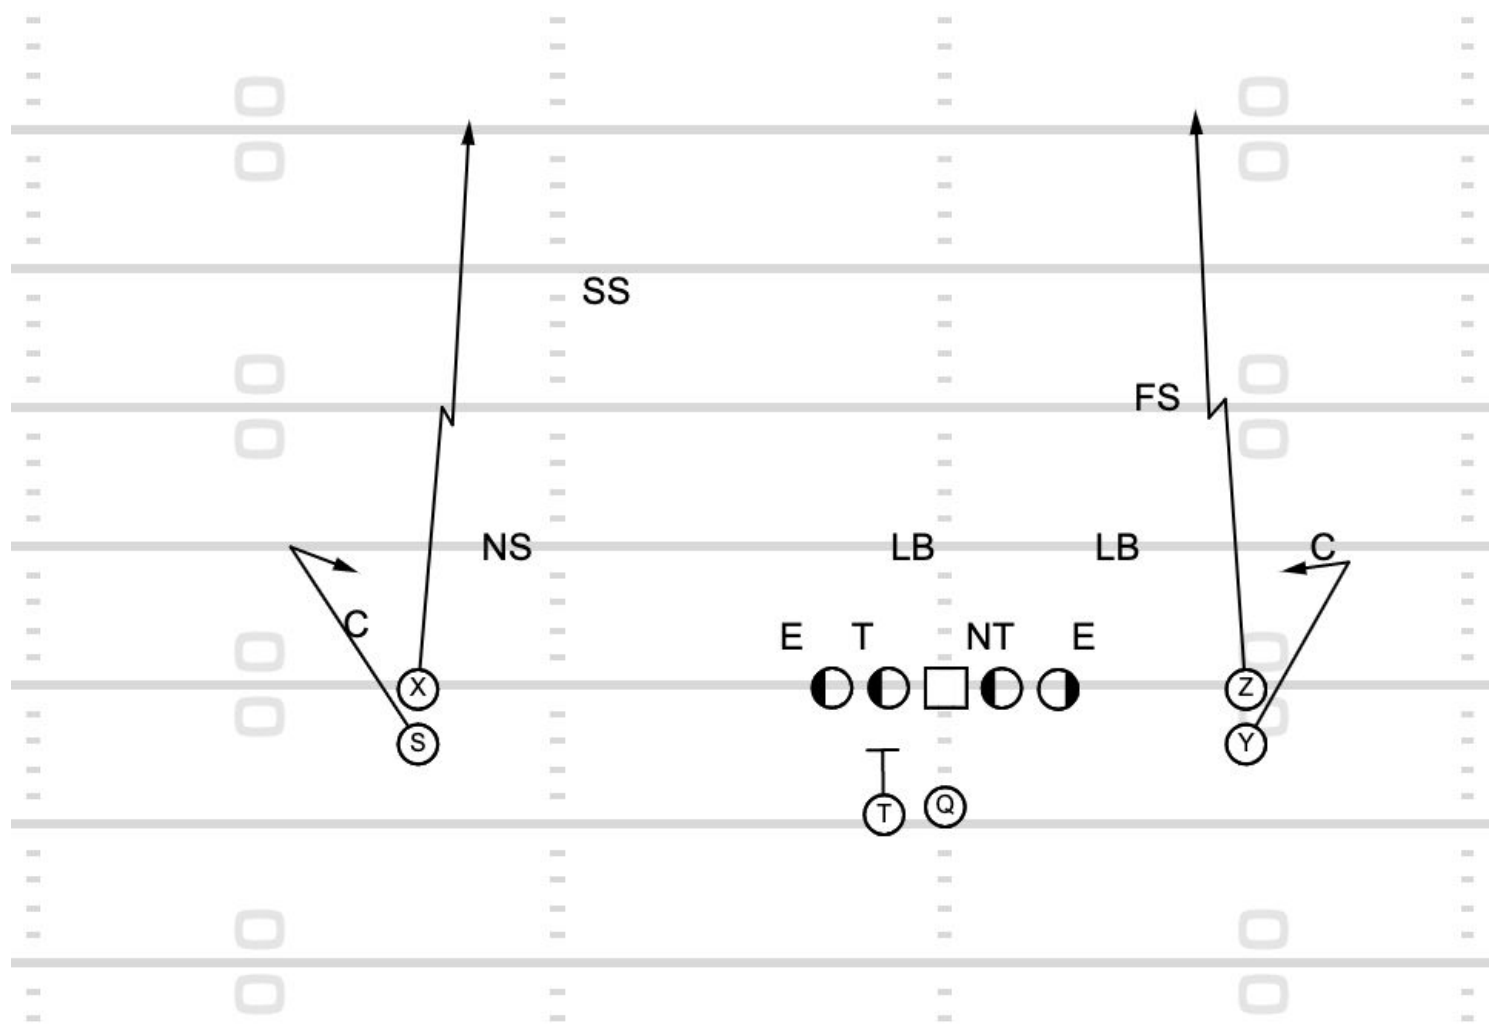

Slant-Rub

4:16 1Q

Pitt

Pass Game

7	2x2 Stack Hitch-Seam Double Move (46)	Hitch-Seam	8:03 1Q	Florida	Pass Game
---	---------------------------------------	------------	---------	---------	-----------

SS

FS

NS