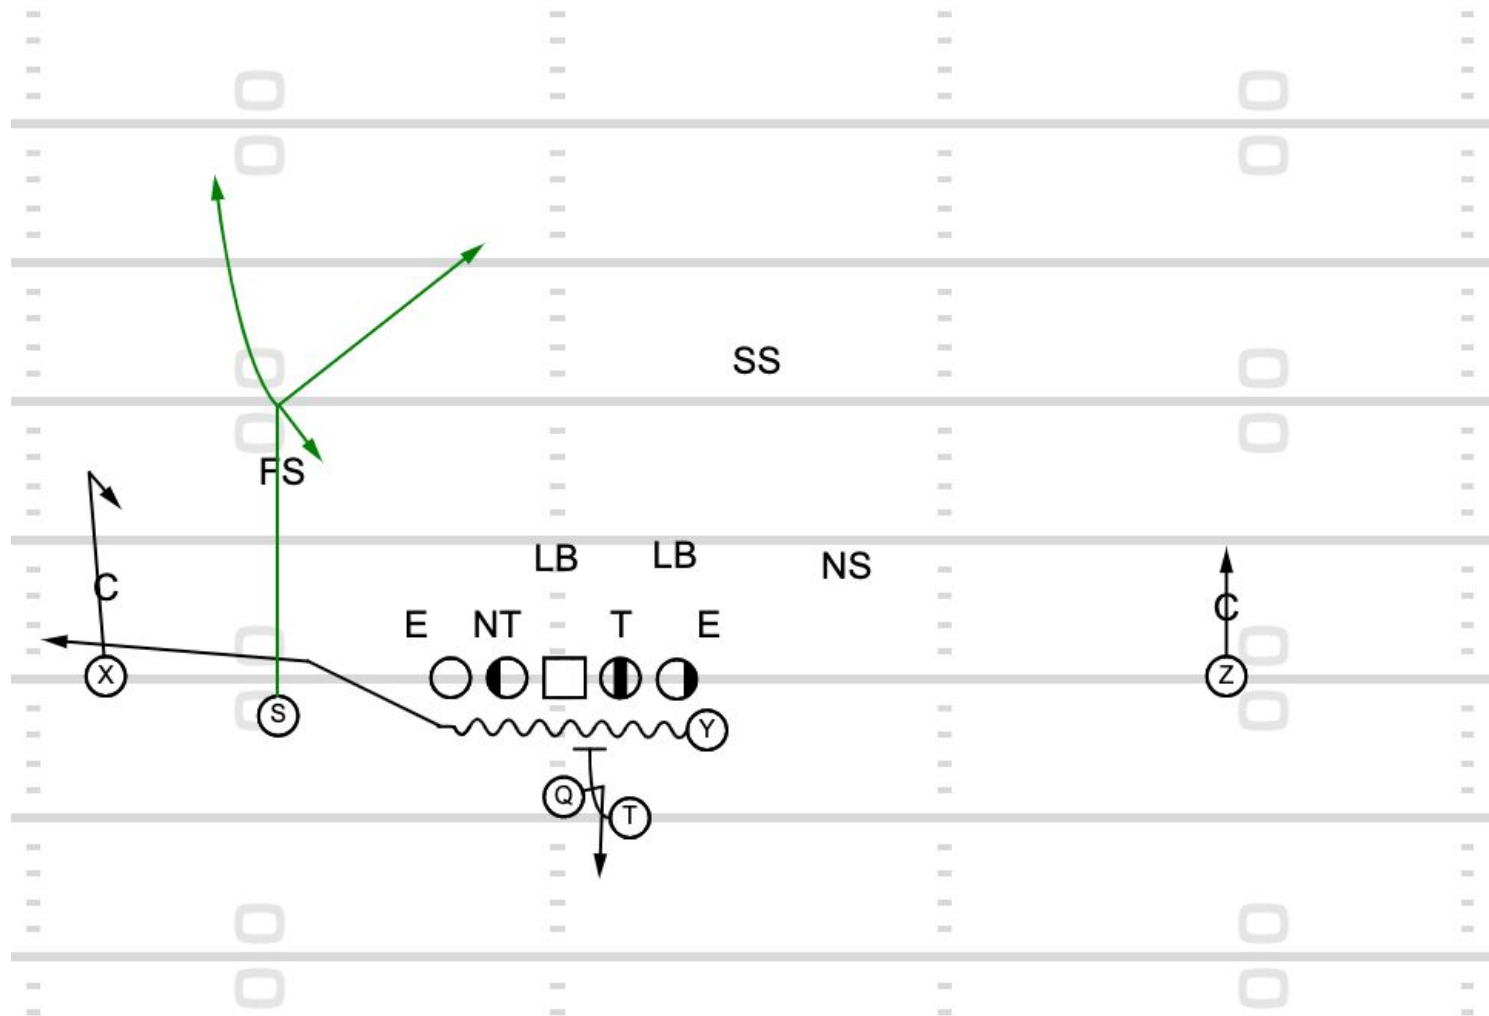

Choice

14:46 2Q

LSU

Pass Game

5	Y in Motion to Slot Right PA Choice Deep (49)	Choice	14:46 1Q	Ball State	Pass Game
---	---	--------	----------	------------	-----------

6

Slot Motion Slant-Rub to Boundary (45)