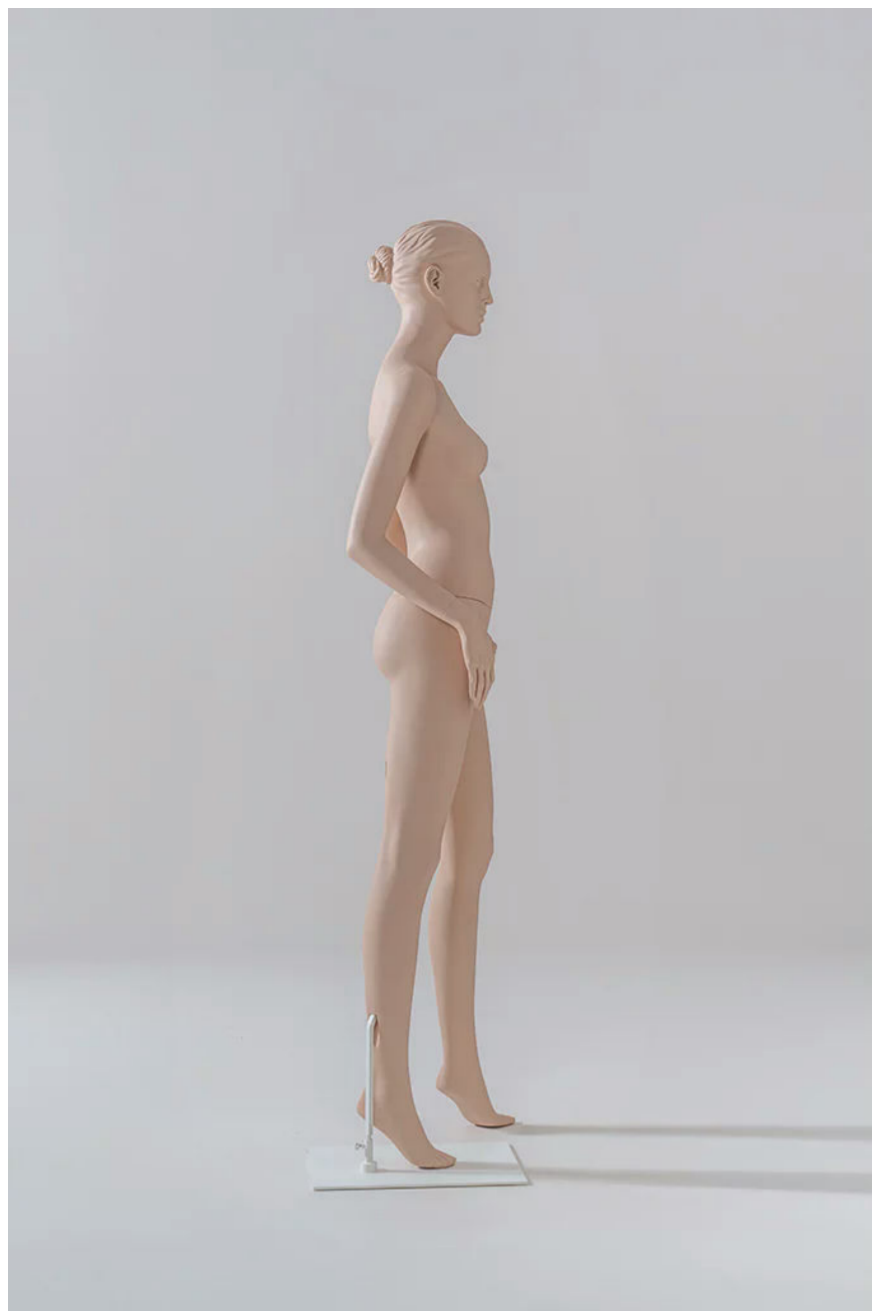

*Adel Rootstein*

Rootstein

Yasmin

*Adel Rootstein*

Yasmin is another of Adel Rootstein's classic 1990s collections and is the basis for this complete remodelling of the collection.

Yasmin first appeared in the Rootstein catalogue in the early 1990s, featuring alongside other fashion models of the age. Today's collection has been entirely remodelled for contemporary fashion use, but still retains the essence of the original collection.

Working with sculptor John Taylor, Yasmin Le Bon's mannequin first featured in the 1990 'Frieze Collection' alongside other male and female models and actors of the era including Lisa Butcher, Helga Remane, Nina Omotoso, George Alexander and Rod Alleyne.

## YLB1

Art. YLB1, standing female mannequin, straight legs, feet apart, arms straight down on hips, head looking forward, sculpted face and hair.

This mannequin comes with two mouth variations; closed mouth or lips slightly apart.

## YLB1-1

Art. YLB1-1, standing female mannequin, straight legs, feet apart, arms straight down on side, head looking forward, sculpted face and hair.

This mannequin comes with two mouth variations; closed mouth or lips slightly apart.