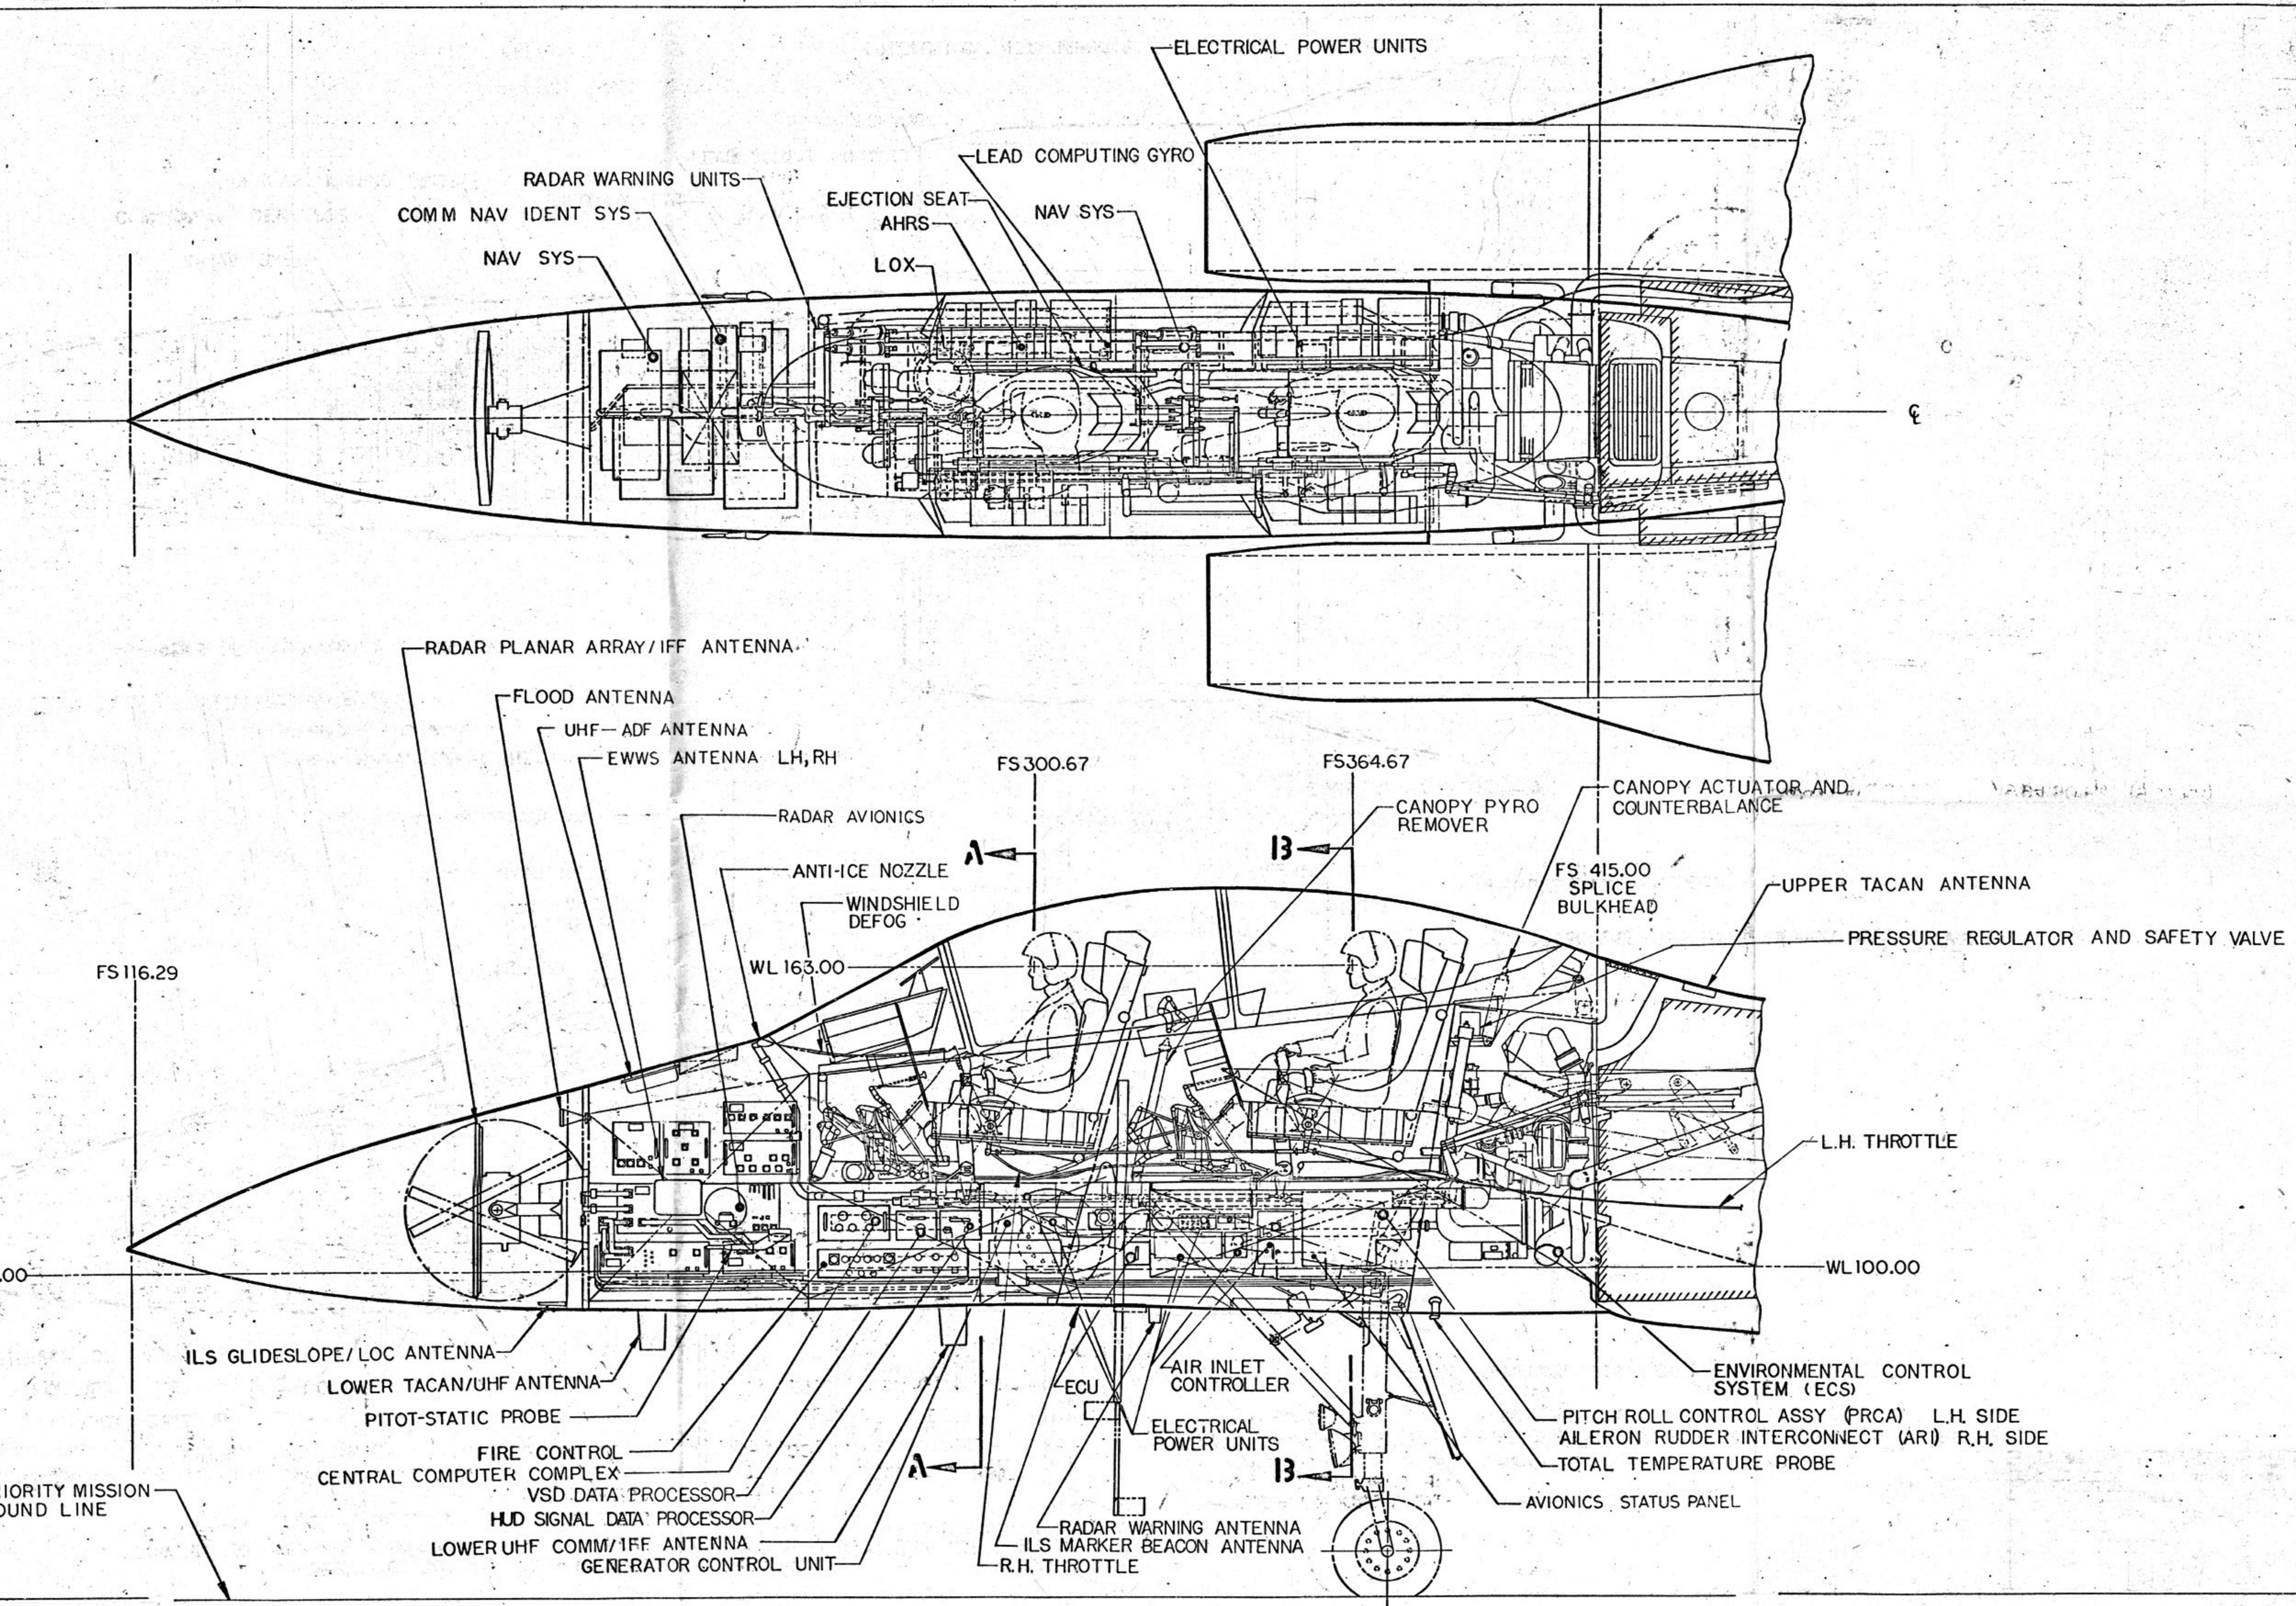

A-A

B-B

CD 12/4/74 12/4/74	MCDONNELL AIRCRAFT COMPANY SAINT LOUIS, MISSOURI MCDONNELL DOUGLAS CORPORATION INTERIOR ARRANGEMENT MODEL F-15D	CODE IDENT NO. 76301 SCALE 1/10"=1"	68J008532 27
--------------------------	---	--	-----------------

288001.83
 11/15/74
 10/15/74
 10/15/74