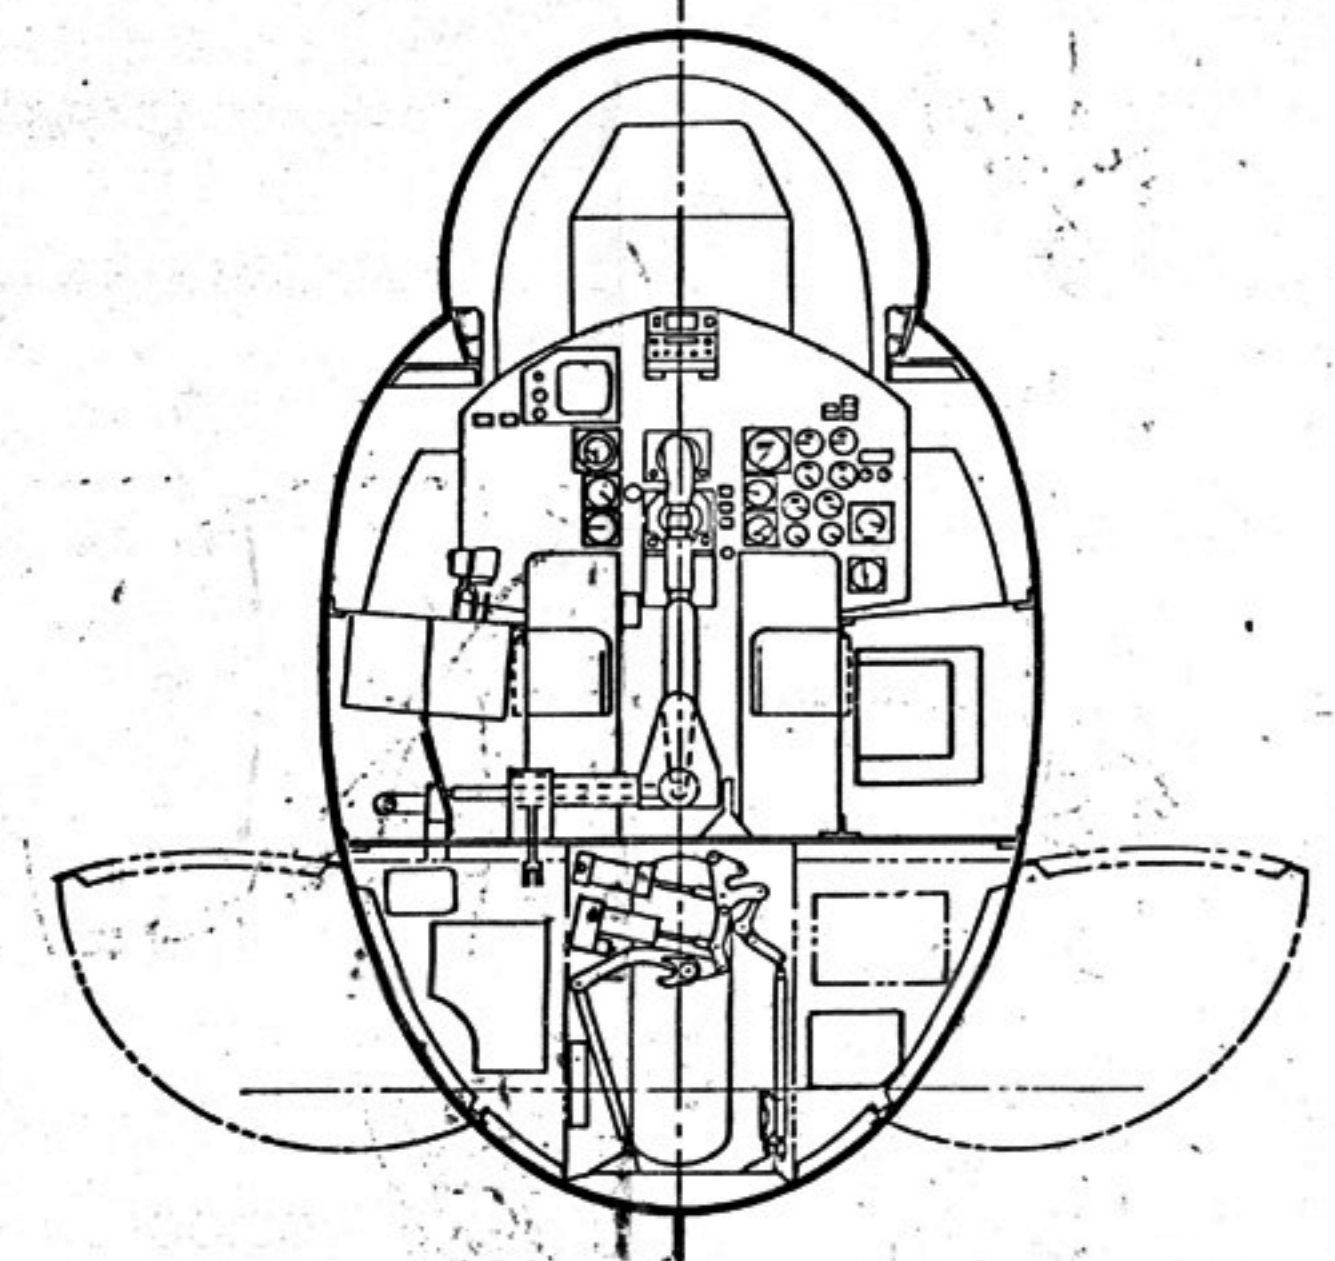

A-A

B-B

CD 12/4/74 12/4/74	MCDONNELL AIRCRAFT COMPANY SAINT LOUIS, MISSOURI MCDONNELL DOUGLAS CORPORATION INTERIOR ARRANGEMENT MODEL F-15D	CODE IDENT NO. 76301 SCALE 1/10"=1"	68J008532 27
--------------------------	---	--	-----------------

288001.83
 11/15/74
 10/15/74
 10/15/74